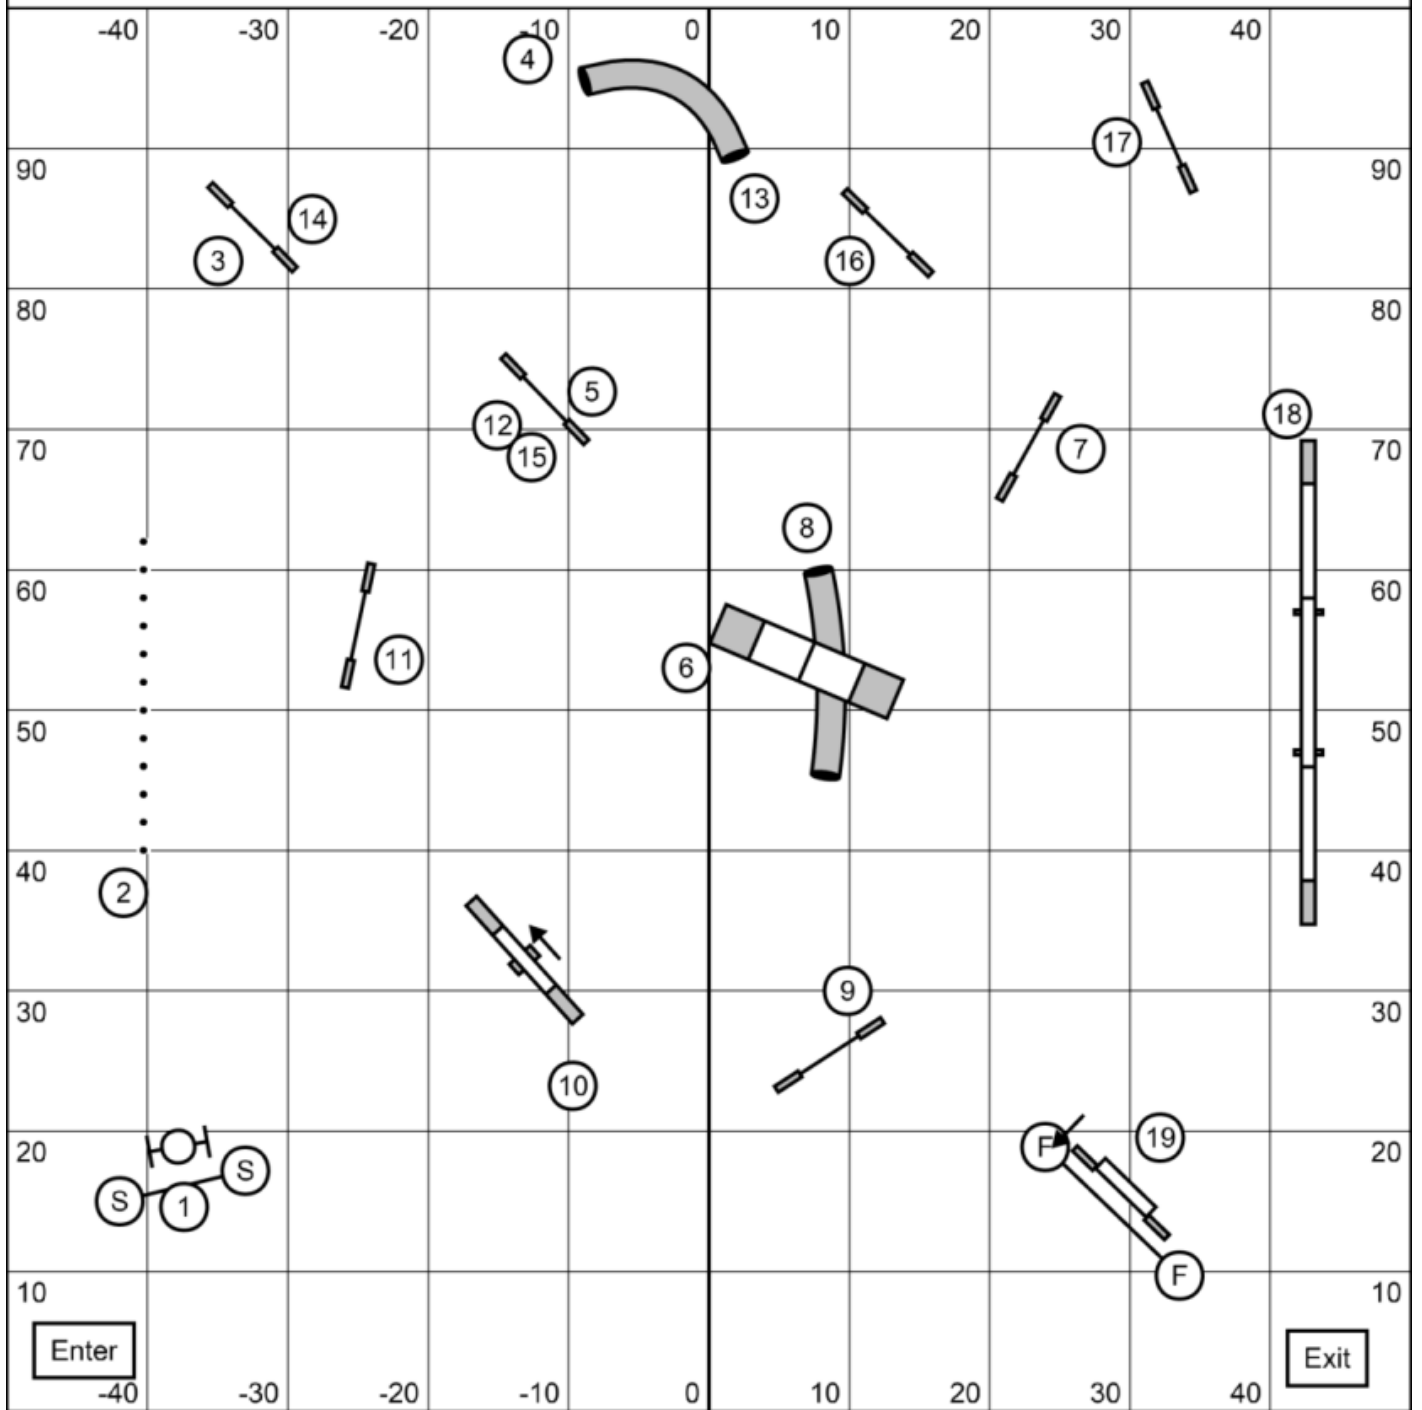

April 28th, 2024

Purina Pro Plan Masters Dog Agility Grand Prix Finals

USDAA- PAWS
New England Regional

Stephen Routh