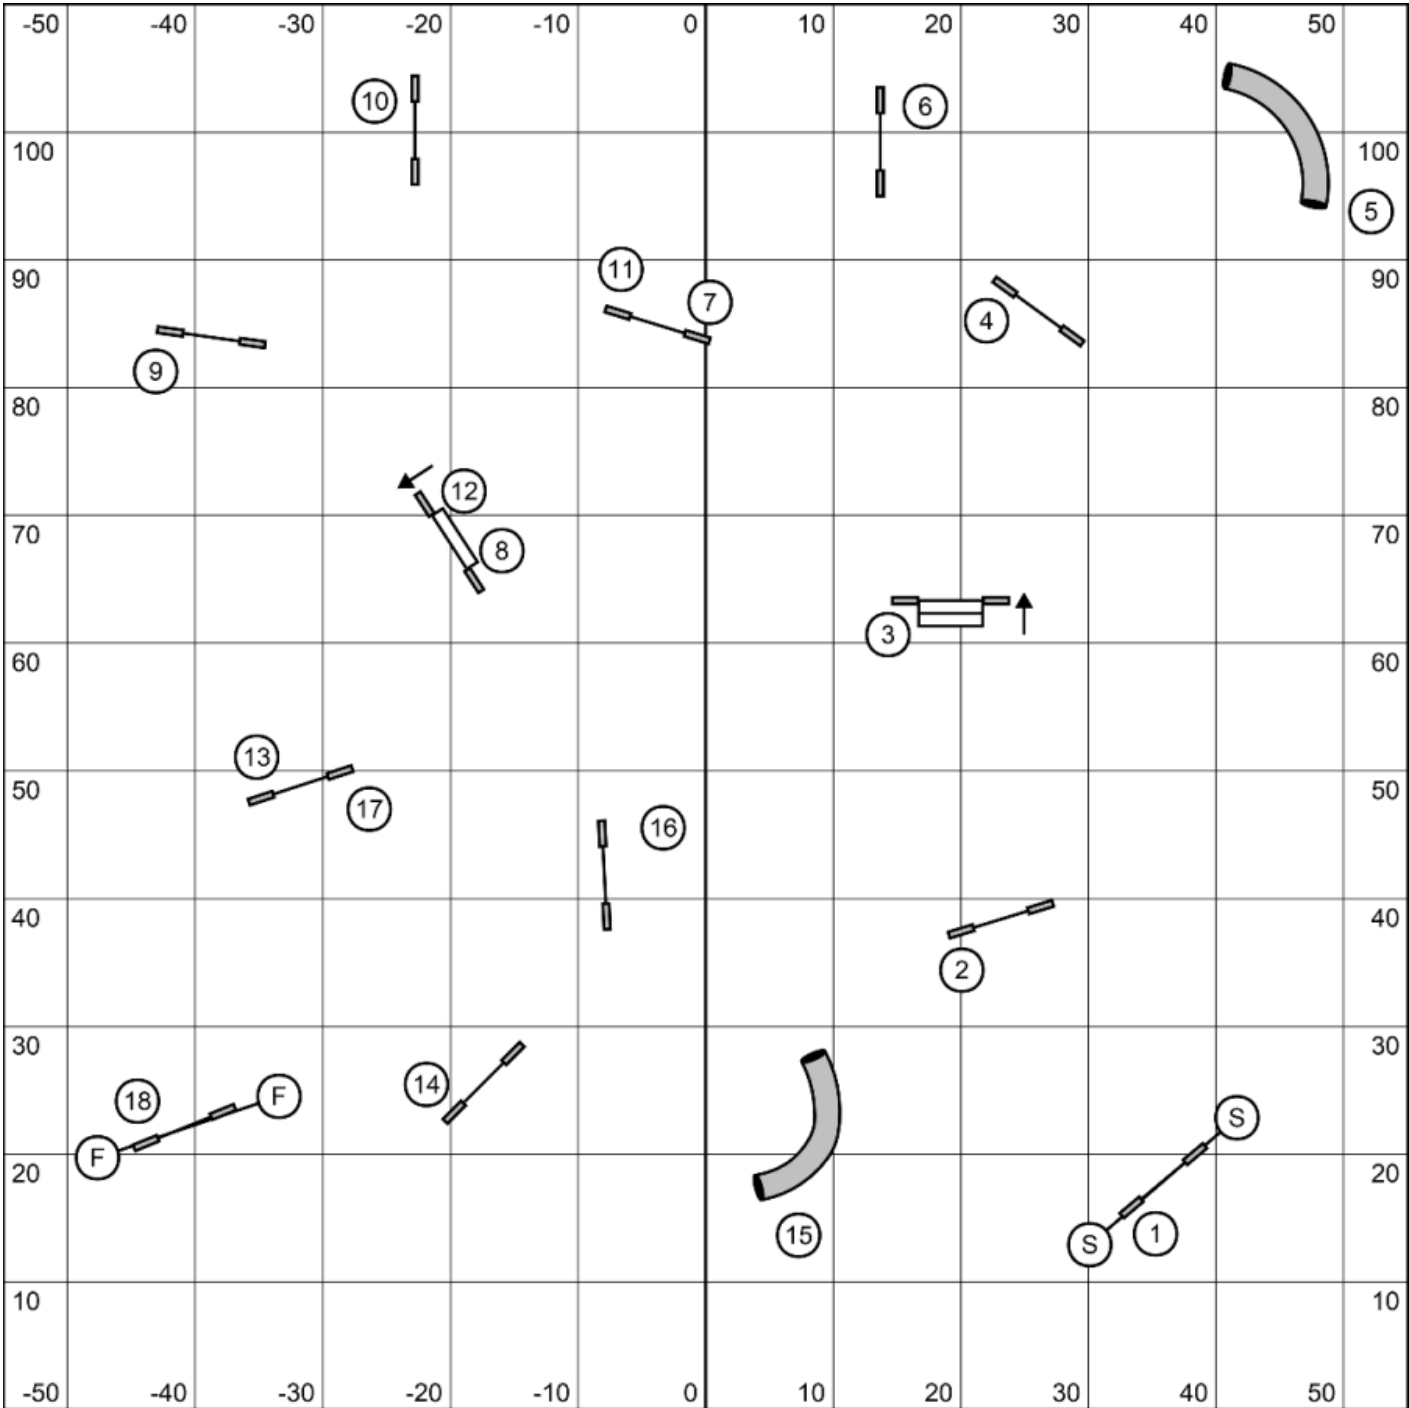

Playing Agility With Style
Sunday, April 28th, 2024
Advanced/PII Jumpers
Lauren Hansen