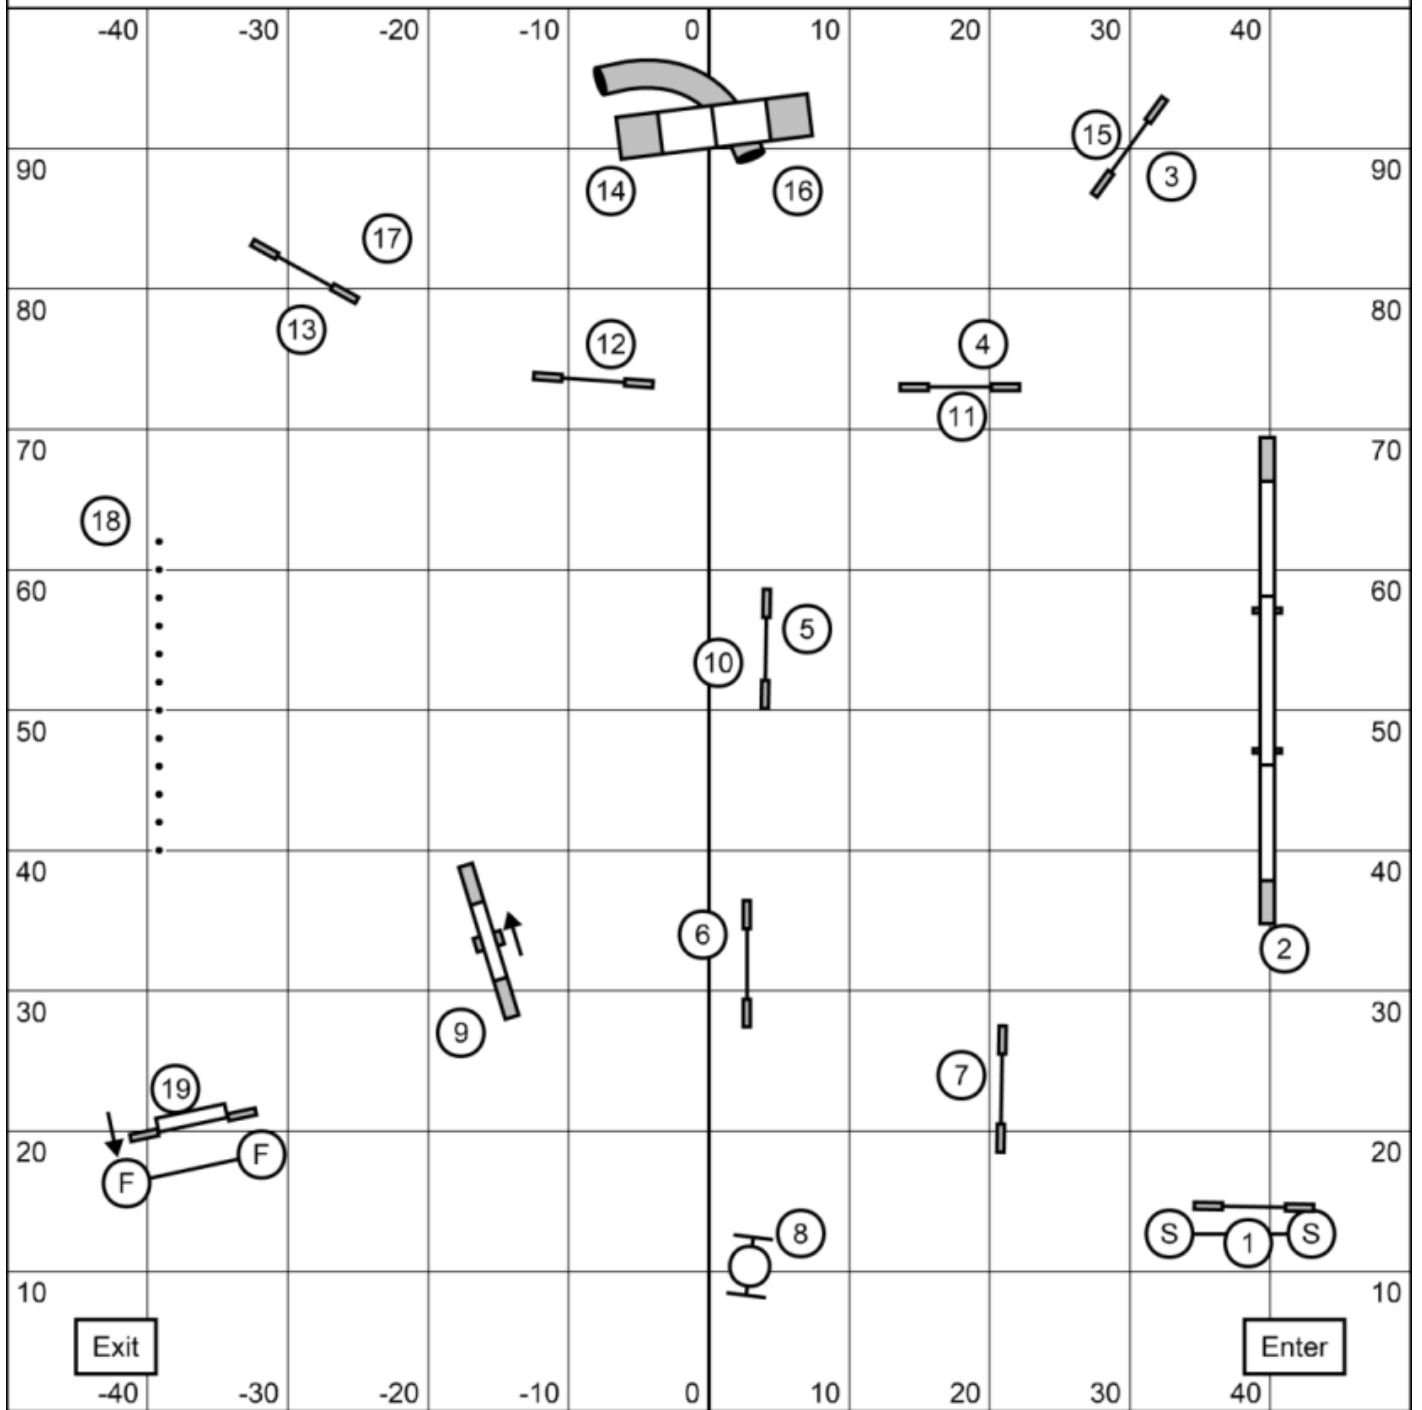

April 28th, 2024

Purina Pro Plan Masters Dog Agility Grand Prix Semis

Stephen Routh

USDAA- PAWS
New England Regional