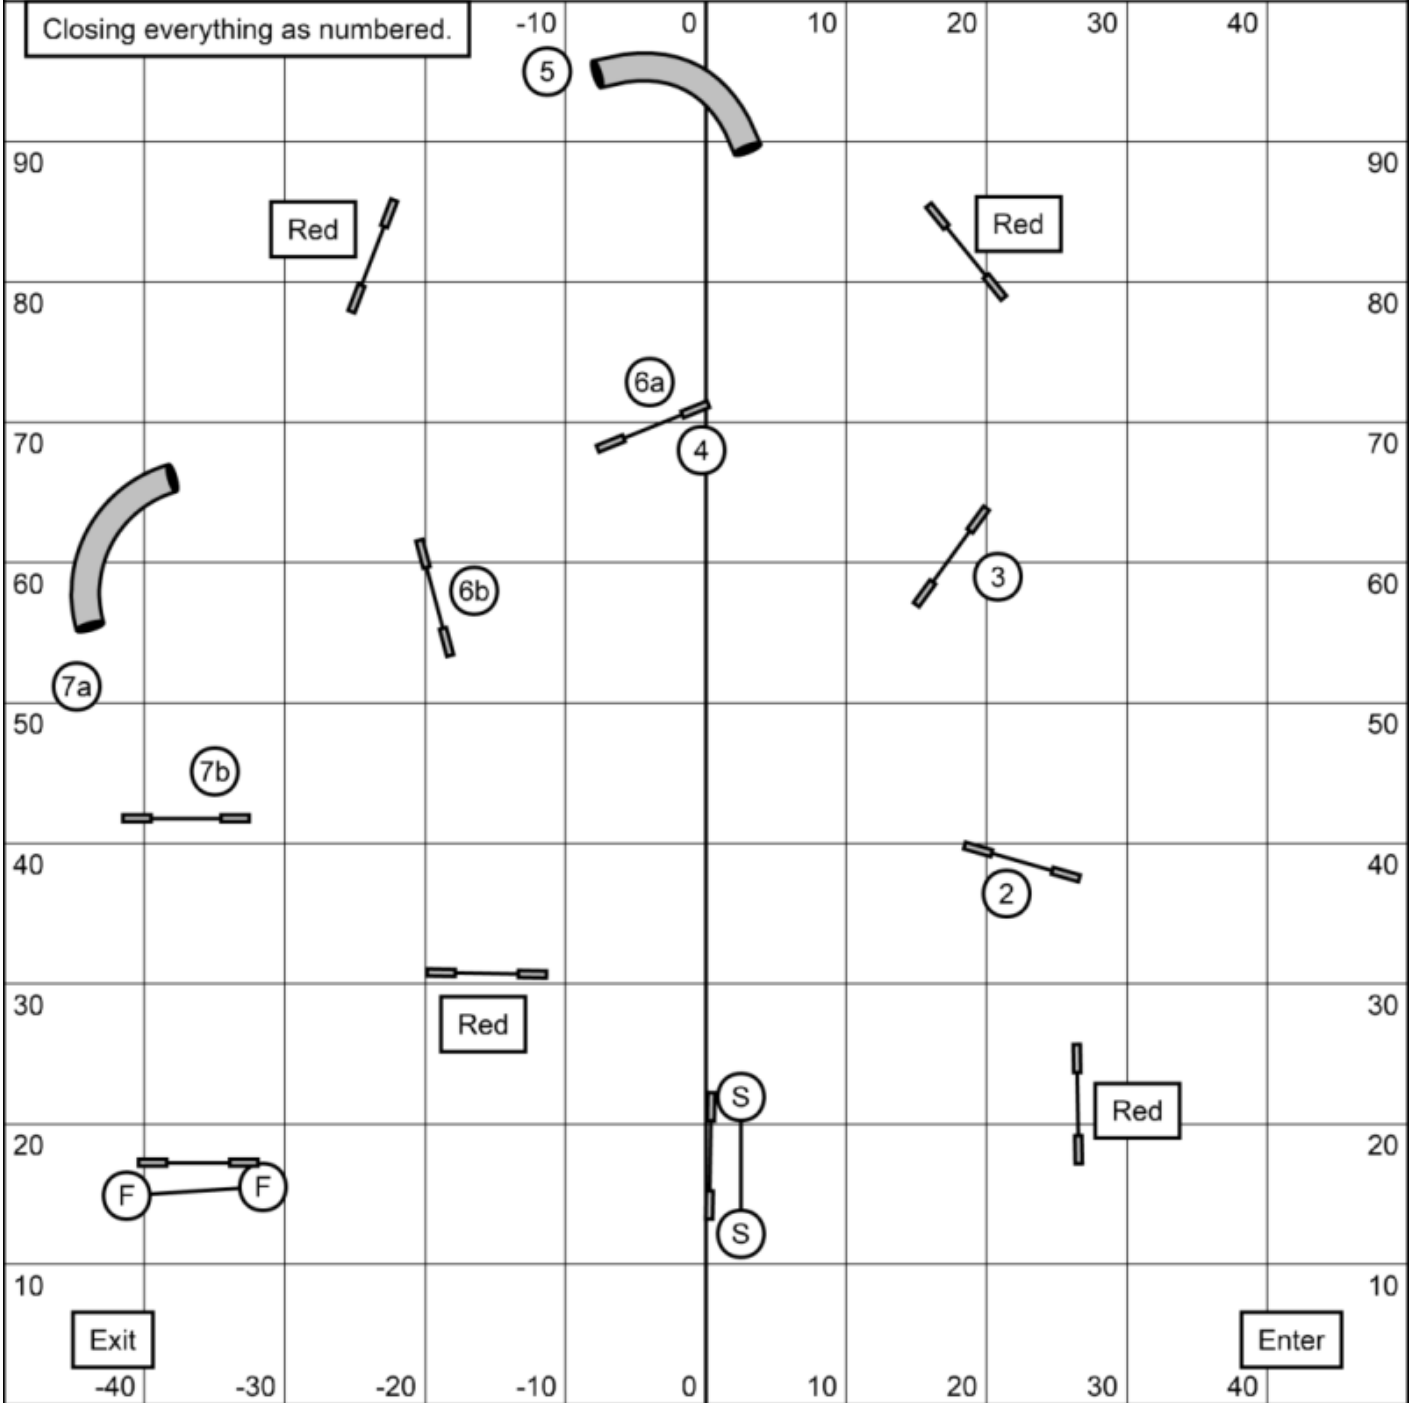

April 28th, 2024

Masters/P/III/Vet Snooker

Closing everything as numbered.

USDAA- PAWS
New England Regional

Stephen Routh

Champ 24/20 50s 16/12: 52s 8: 54s
Perf 20/16: 52s 12/8: 54s 4: 56s

Opening 3 or 4 Reds. Combos any
direction any flow.
repeating part of a combo before
finishing ends scoring.