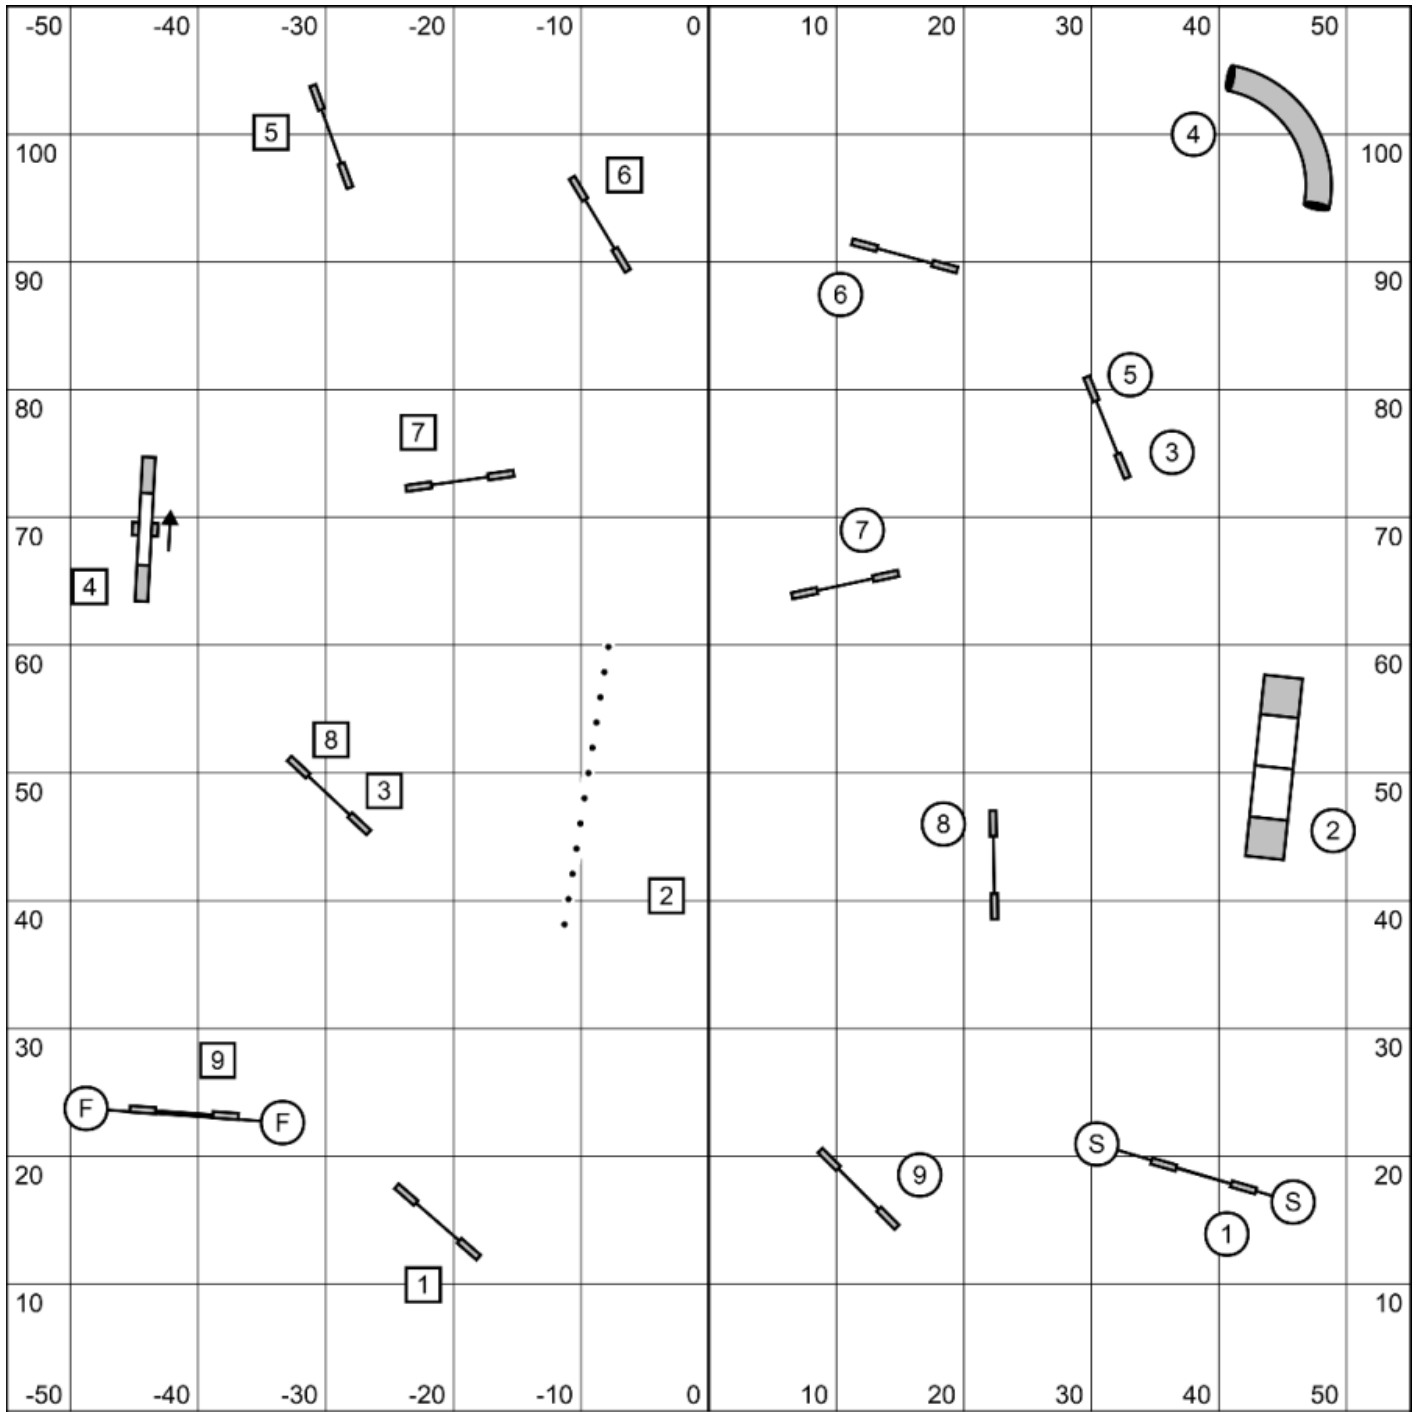

Playing Agility With Style
Sunday, April 28th, 2024
Team Relay
Lauren Hansen

2 dog teams- circles run first, squares second.
3 dog team- Cicles, squares, circles. Odd height dog runs squares.
The next dog may start once the dog before them has completed jump #9