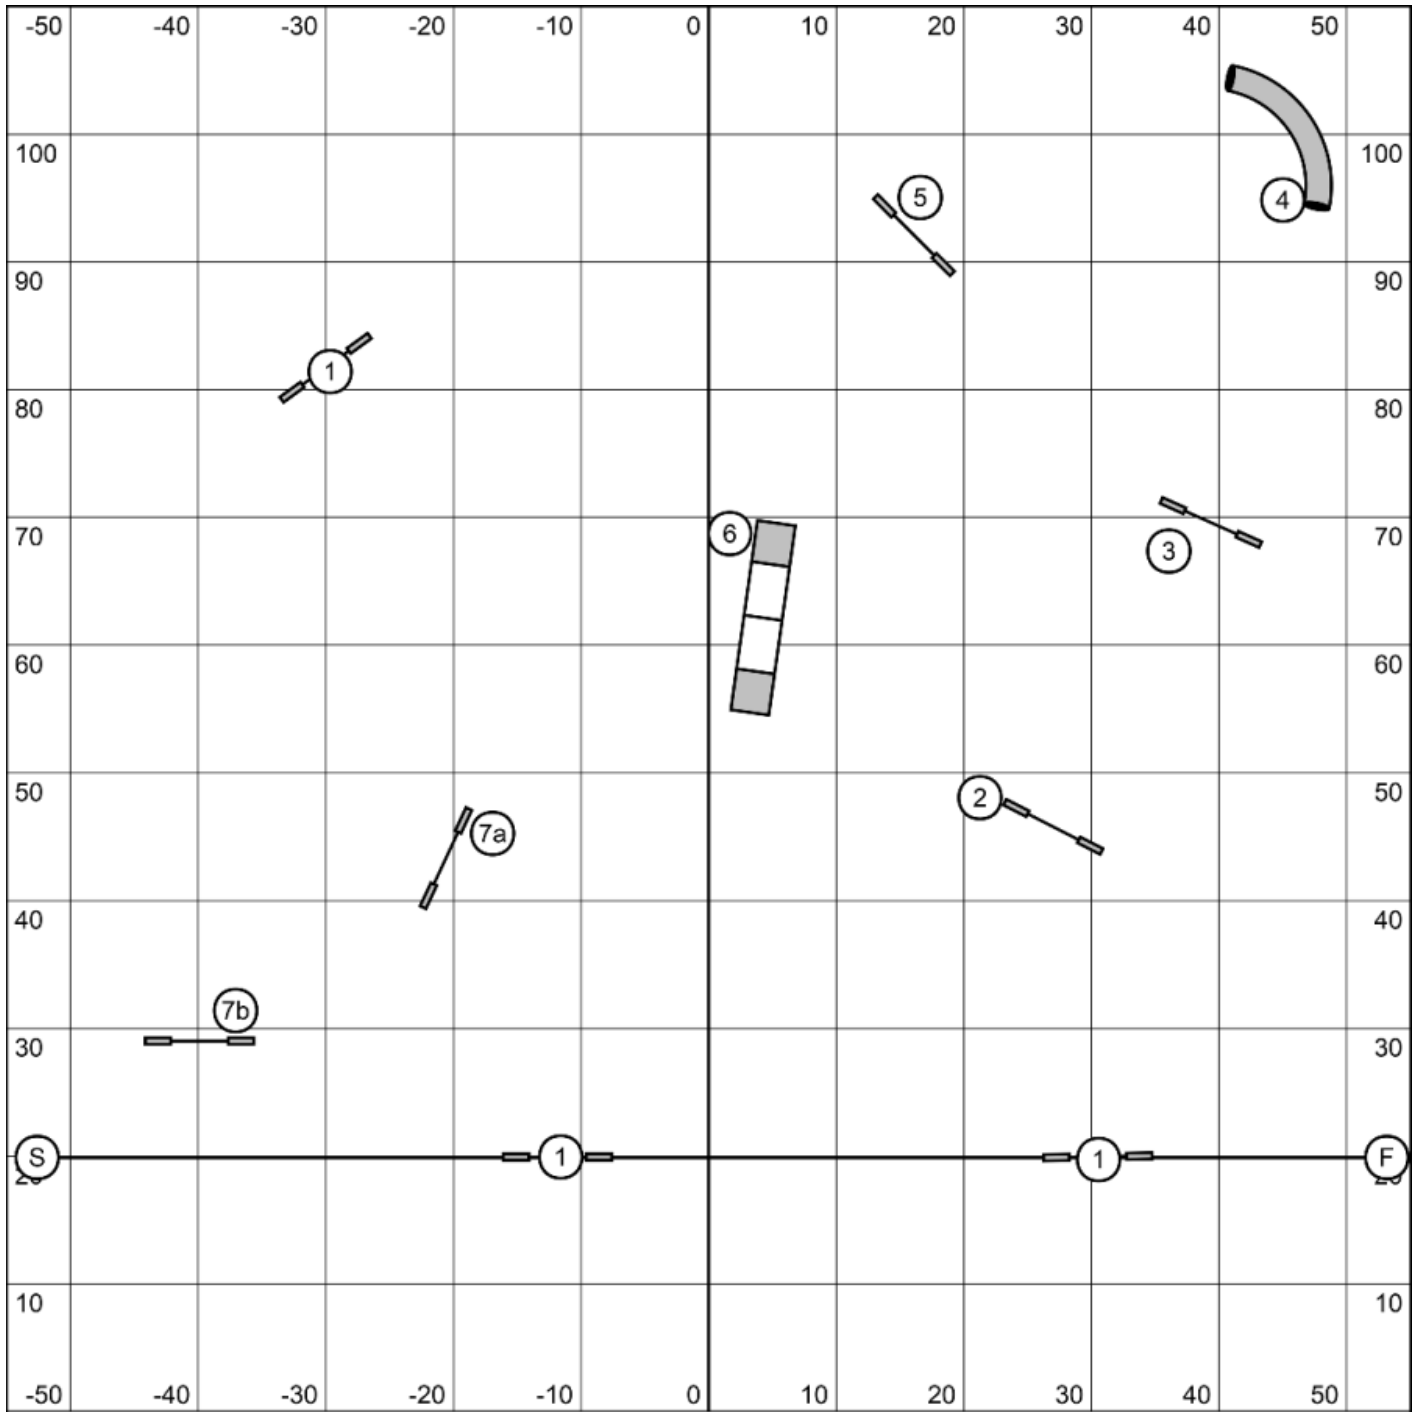

Playing Agility With Style
Sunday, April 28th, 2024
Starters/PI Snooker
Lauren Hansen

Must attempt all 3 reds.
All obstacles/combo are bi directional in opening.
Fix off course within a combo for zero points.
24/20" 50s, 16/12" 52s, 8" 54s, +2 for Perf.