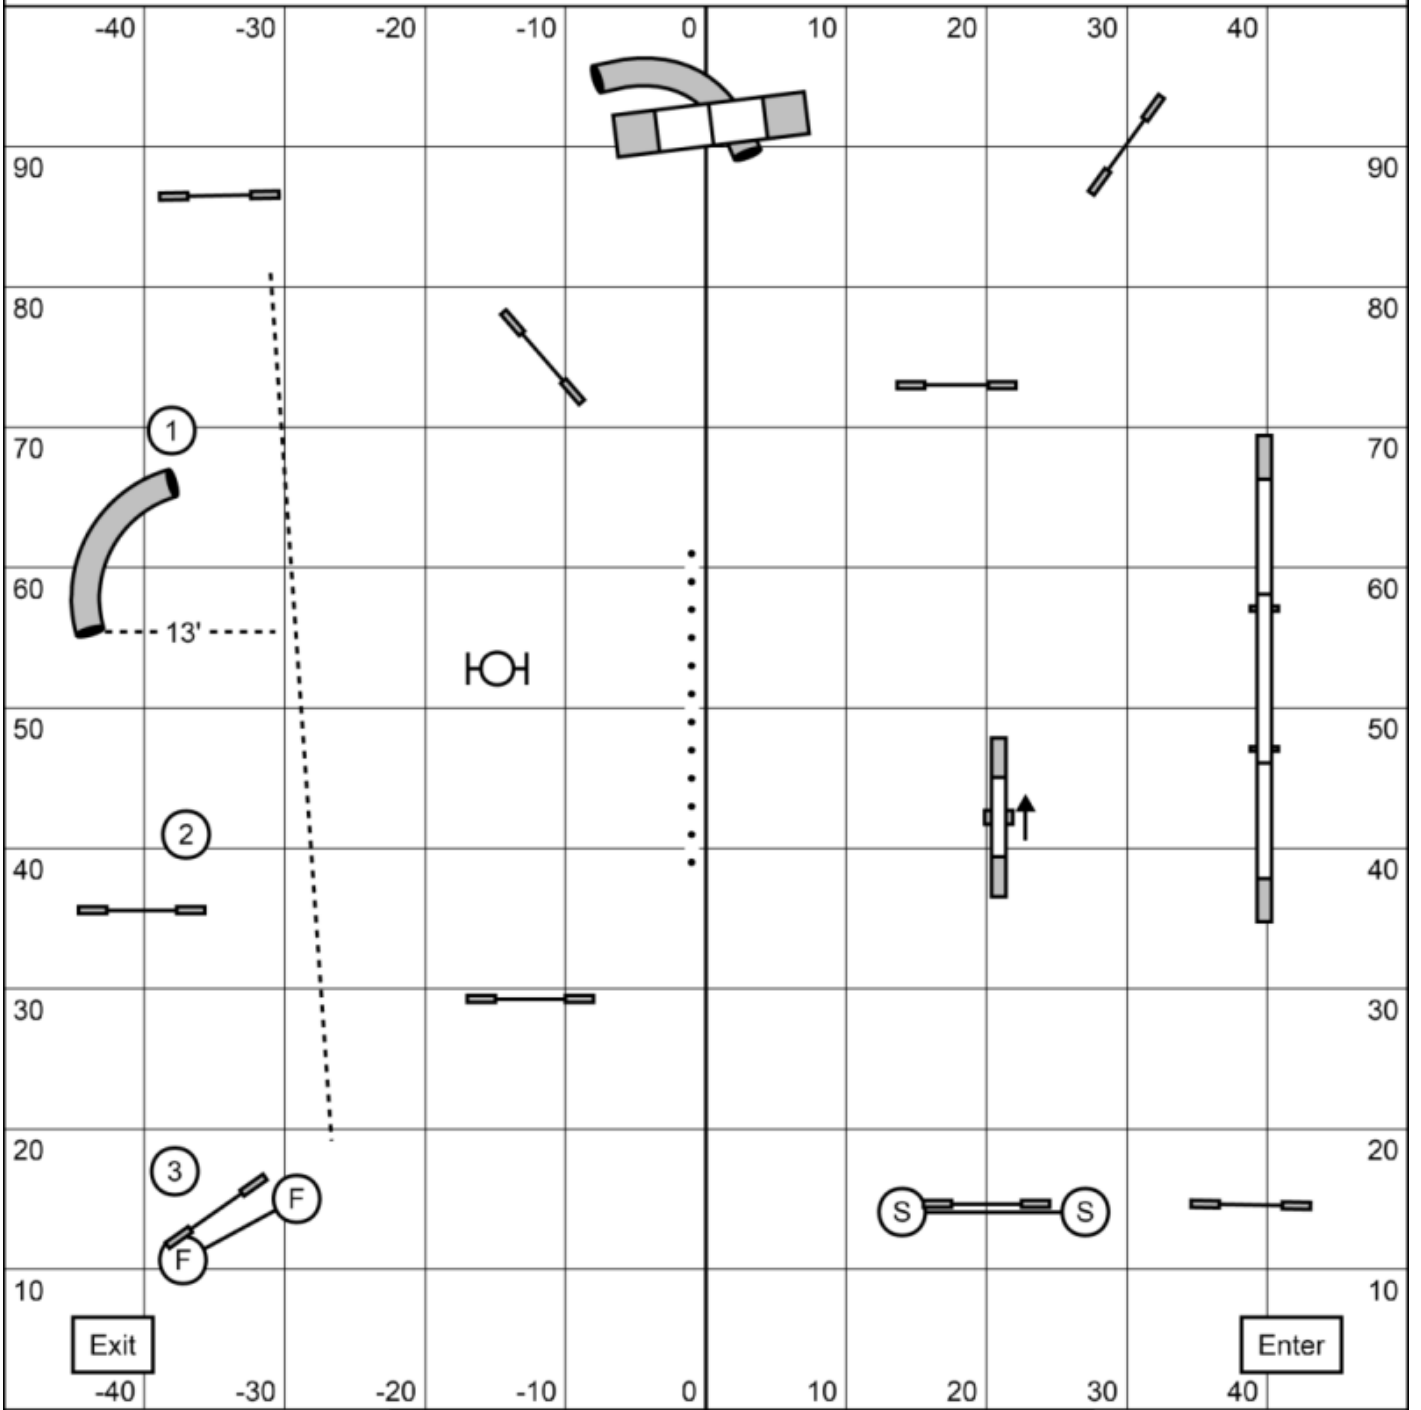

April 28th, 2024

Starters/PI Gamblers

USDAA- PAWS  
New England Regional

Times: (24/20) 13 sec, (16/12) 14 sec, (8) 15 sec  
Performance (20/16) 14 sec, (12/8) 15 sec, (4) 16 sec

Stephen Routh

1-3-5-7 System 18 points in the opening, 25 second opening  
A Frame is 7, weaves and other contacts 5, tunnels/tire 3, jumps 1  
No consecutive contacts, back to back OK  
Joker 20 pts