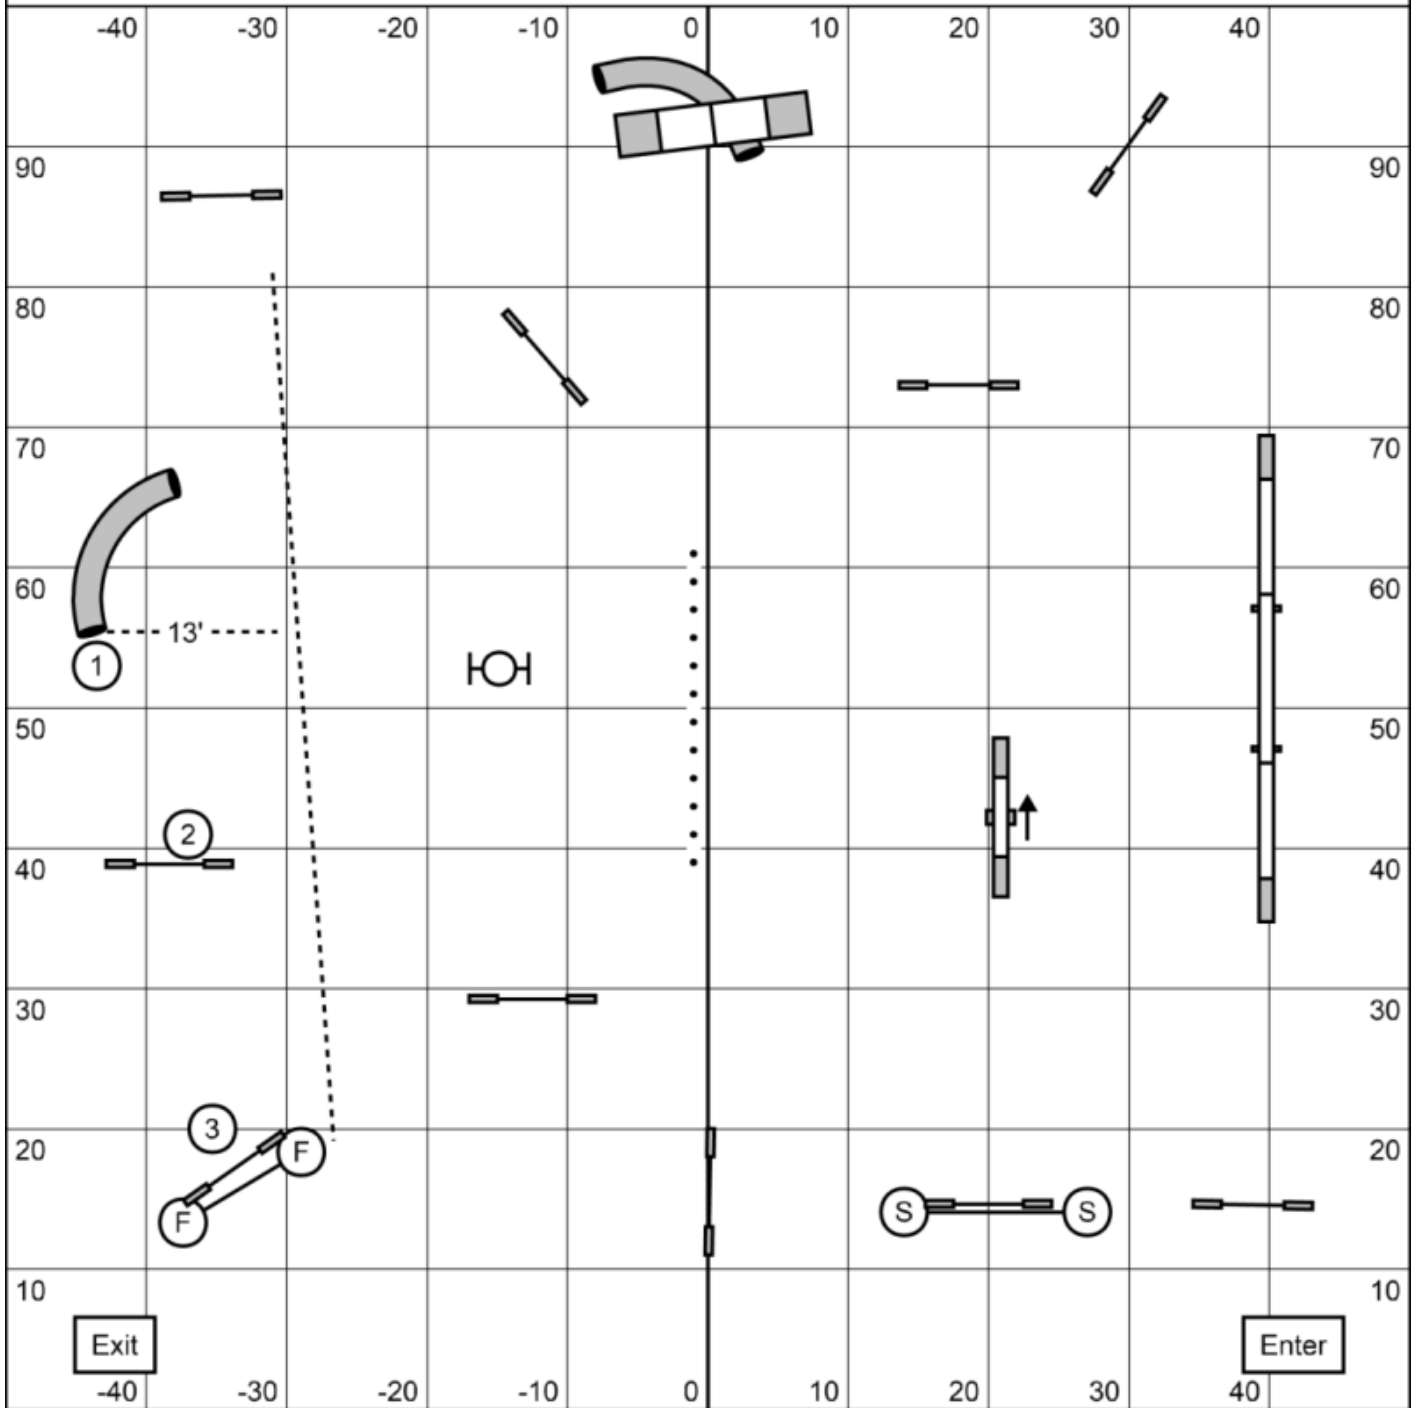

April 28th, 2024

Starters/PI Gamblers

USDAA- PAWS  
New England Regional

Times: (24/20) 13 sec, (16/12) 14 sec, (8) 15 sec  
Performance (20/16) 14 sec, (12/8) 15 sec, (4) 16 sec

Stephen Routh

1-3-5-7 System 18 points in the opening, 25 second opening  
A Frame is 7, weaves and other contacts 5, tunnels/tire 3, jumps 1  
No consecutive contacts, back to back OK  
Joker 20 pts

April 28th, 2024

Advanced/PII Gamblers

USDAA- PAWS  
New England Regional

Times: (24/20) 13 sec, (16/12) 14 sec, (8) 15 sec  
Performance (20/16) 14 sec, (12/8) 15 sec, (4) 16 sec

Stephen Routh

1-3-5-7 System 18 points in the opening, 25 second opening  
A Frame is 7, weaves and other contacts 5, tunnels/tire 3, jumps 1  
No consecutive contacts, back to back OK  
Joker 20 pts