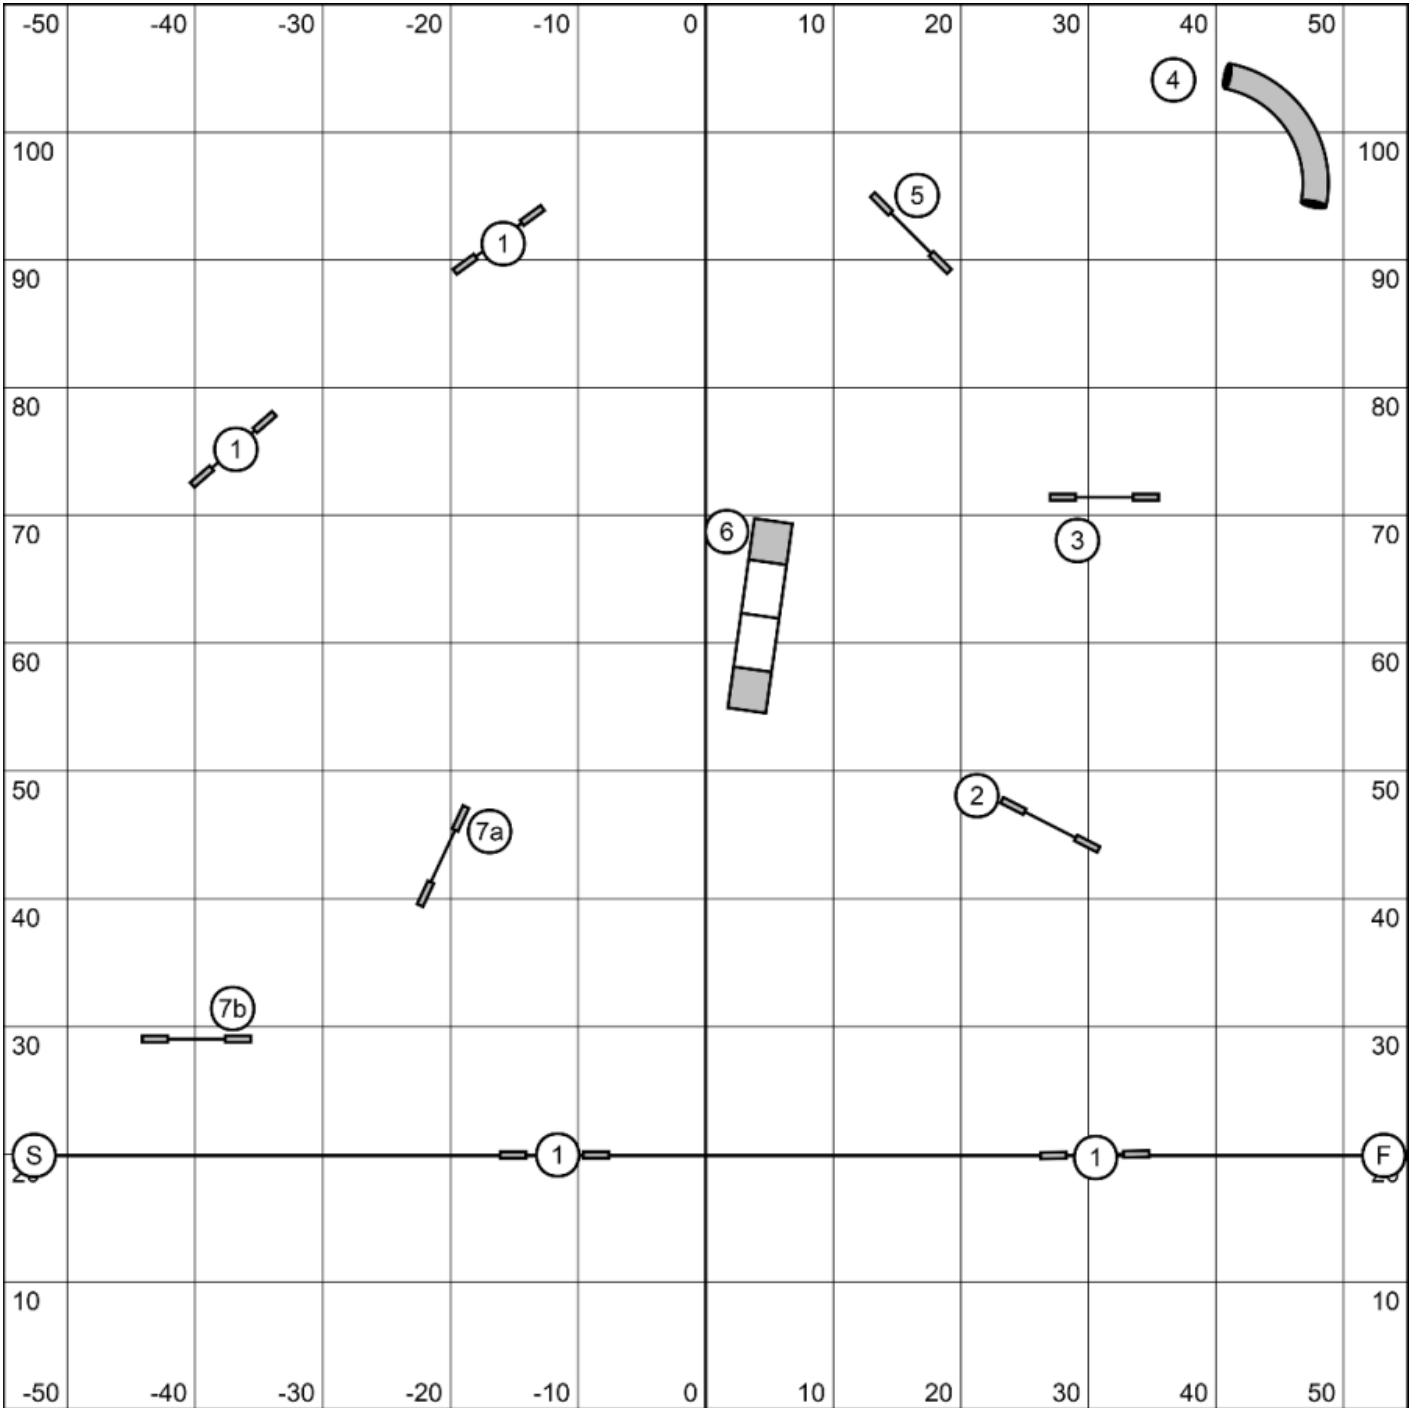

Must attempt all 3 reds.  
 All obstacles/combo are bi directional in opening.  
 Fix off course within a combo for zero points.  
 24/20" 50s, 16/12" 52s, 8" 54s, +2 for Perf.

Playing Agility With Style  
 Sunday, April 28th, 2024  
 Advanced/PII Snooker  
 Lauren Hansen