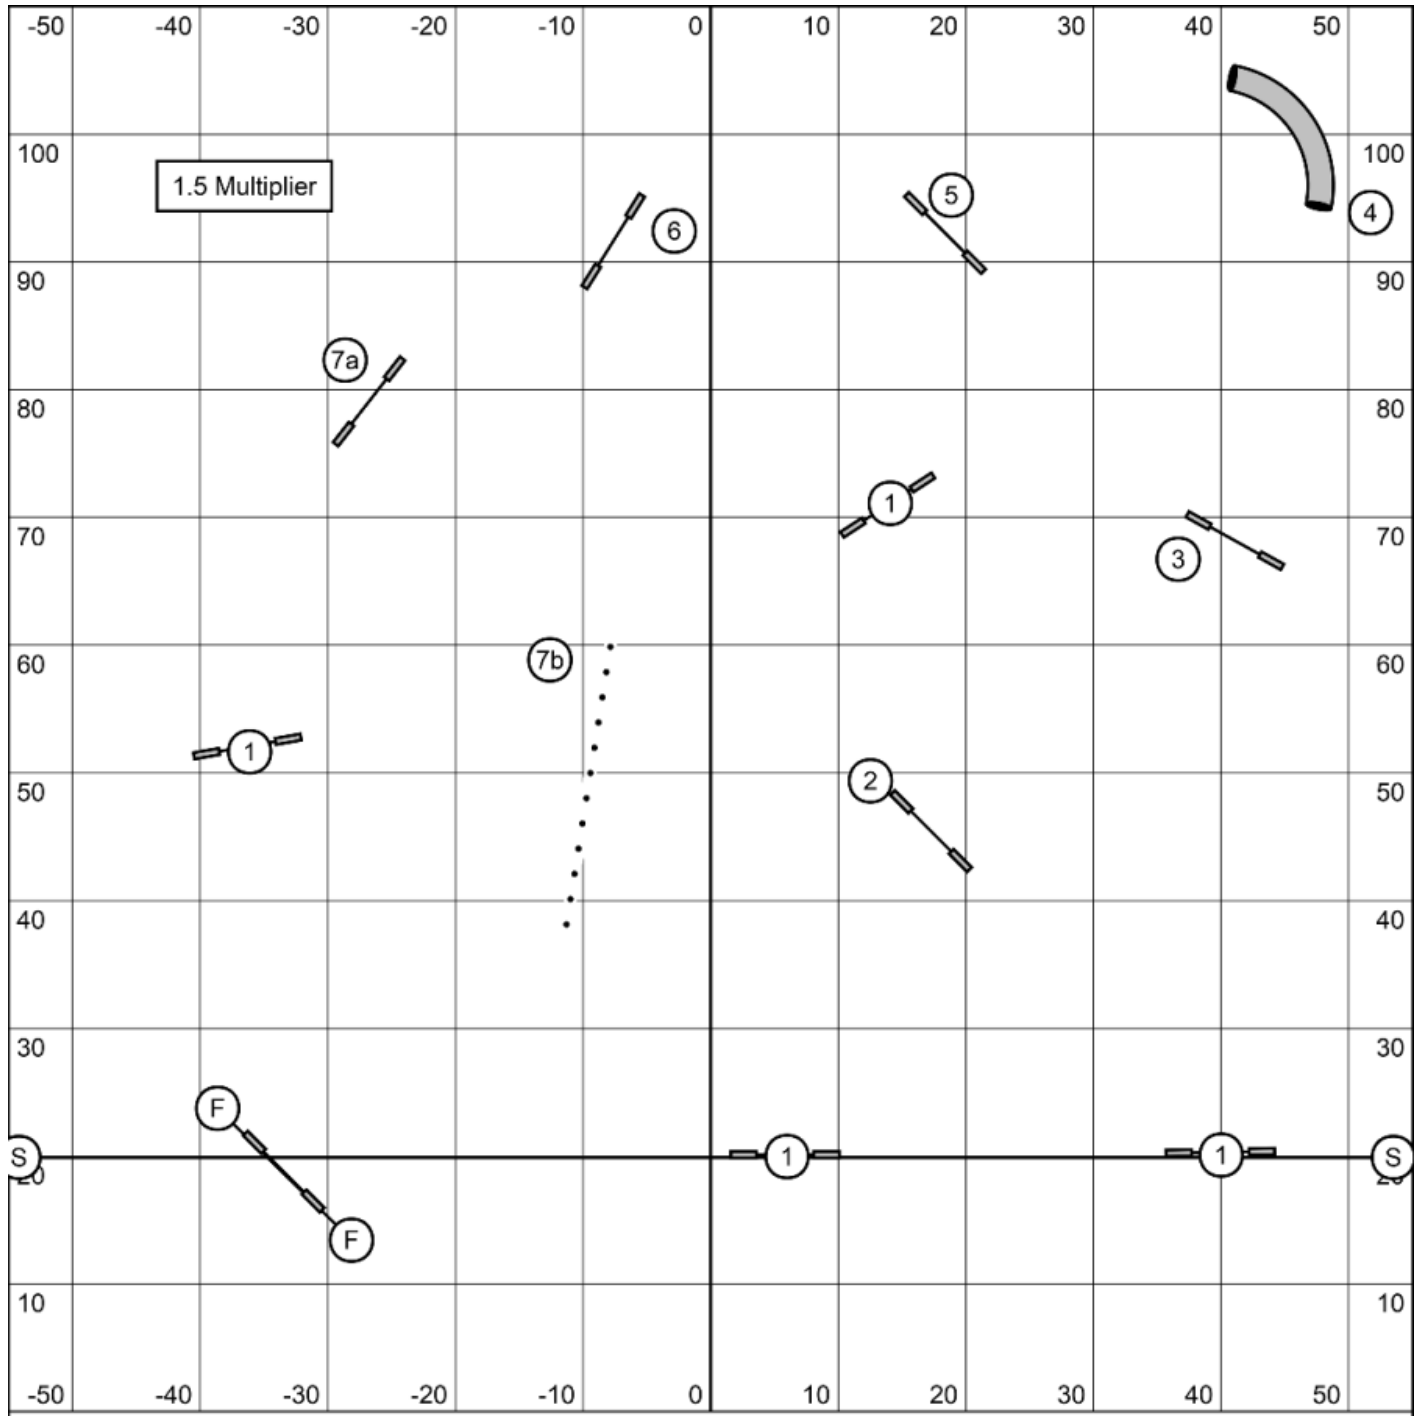

Must attempt all 3 reds.  
 All obstacles/combo are bi directional in opening.  
 Fix off course within a combo for zero points.  
 24/20" 50s, 16/12" 52s, 8" 54s, +2 for Perf.

Playing Agility With Style  
 Sunday, April 28th, 2024  
 Advanced/PII Snooker  
 Lauren Hansen

May attempt 3 or 4 reds.  
 All obstacles/combo are bi directional in opening.  
 Fix off course within a combo for zero points.  
 24/20" 50s, 16/12" 52s, 8" 54s, +2 for Perf.

Playing Agility With Style  
 Sunday, April 28th, 2024  
 Team Snooker  
 Lauren Hansen