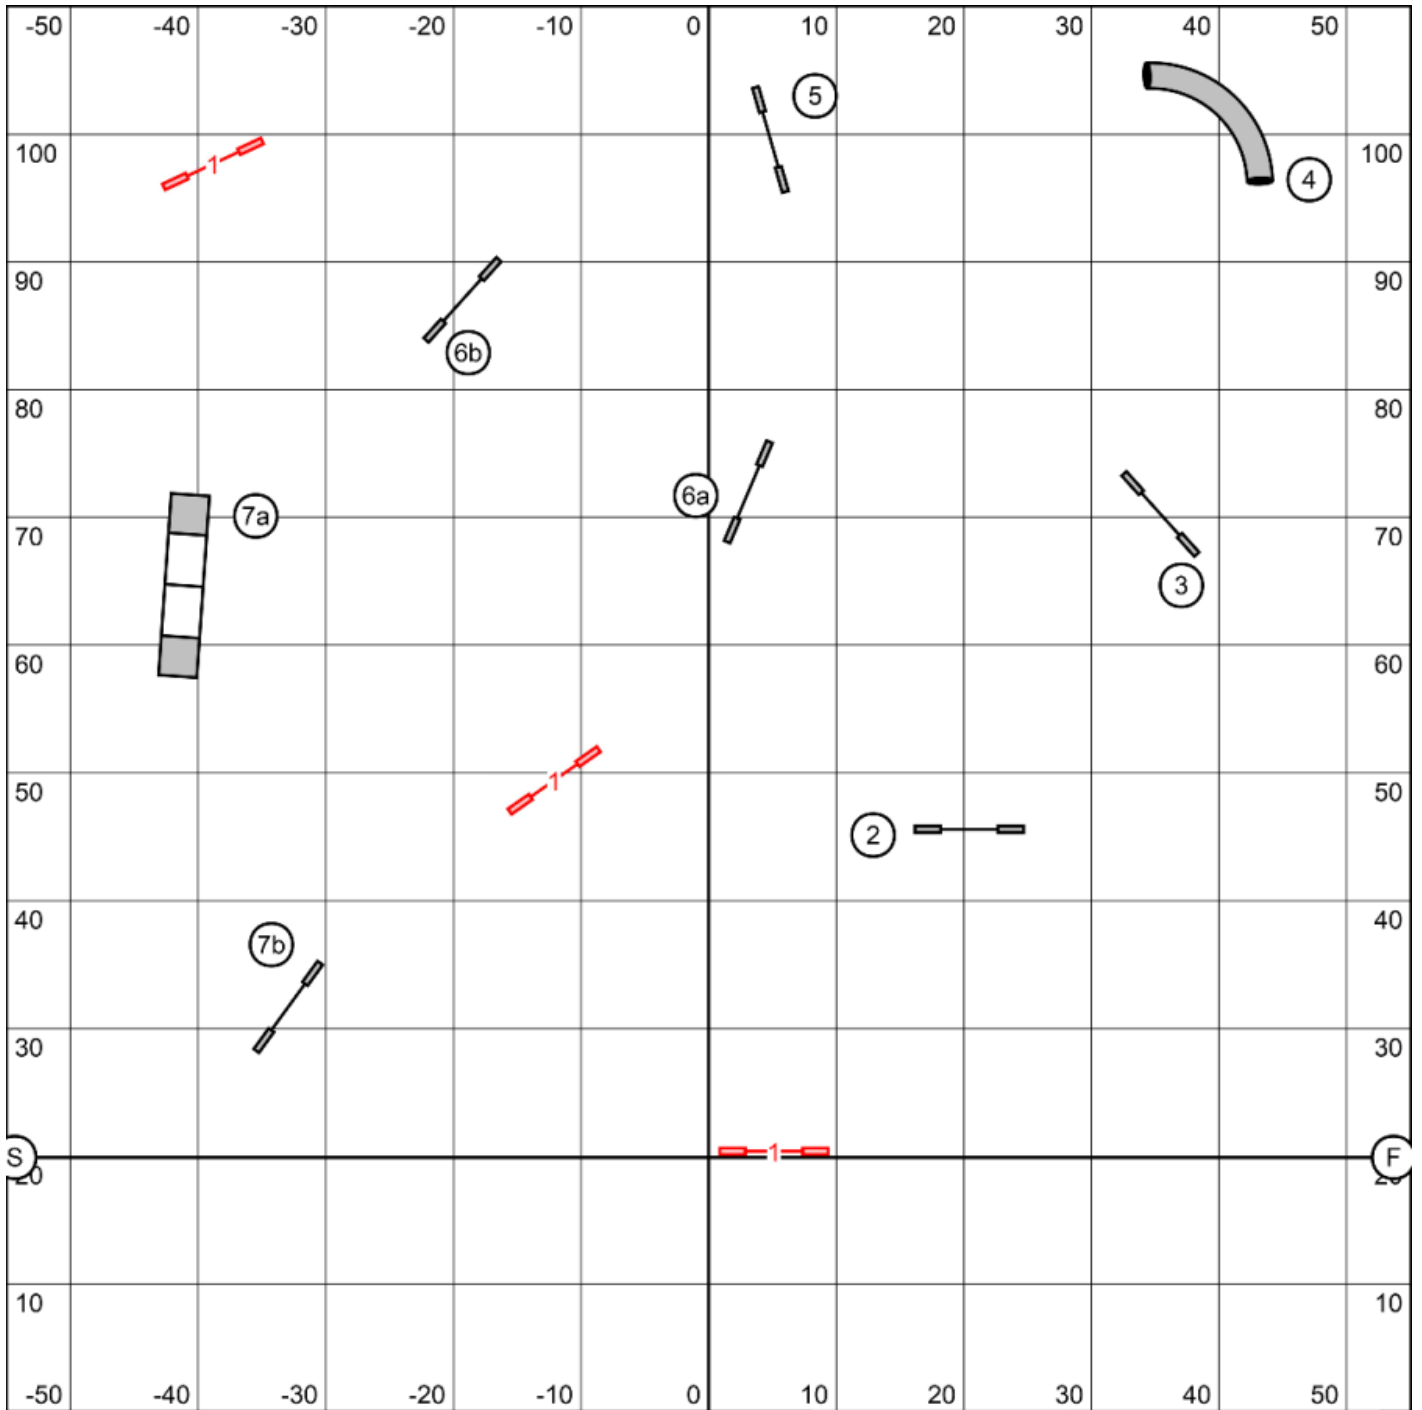

Playing Agility With Style
 Friday, April 26th, 2024
 Advanced/PII Snooker
 Lauren Hansen

May attempt 3 or 4 reds.
 All obstacles and combos bidirectional in opening.
 Fix off course within a combo for zero points.
 #2 is bidirectional in closing, all else as numbered.
 24/20" 50s, 16/12" 52s, 8" 54s, +2 for Perf.

Playing Agility With Style
 Friday, April 26th, 2024
 Starters/PI Snooker
 Lauren Hansen

Must attempt all 3 reds
 All obstacles and combos bidirectional in opening.
 Fix off course within a combo for zero points.
 #2 is bidirectional in closing, all else as numbered.
 24/20" 50s, 16/12" 52s, 8" 54s, +2 for Perf.