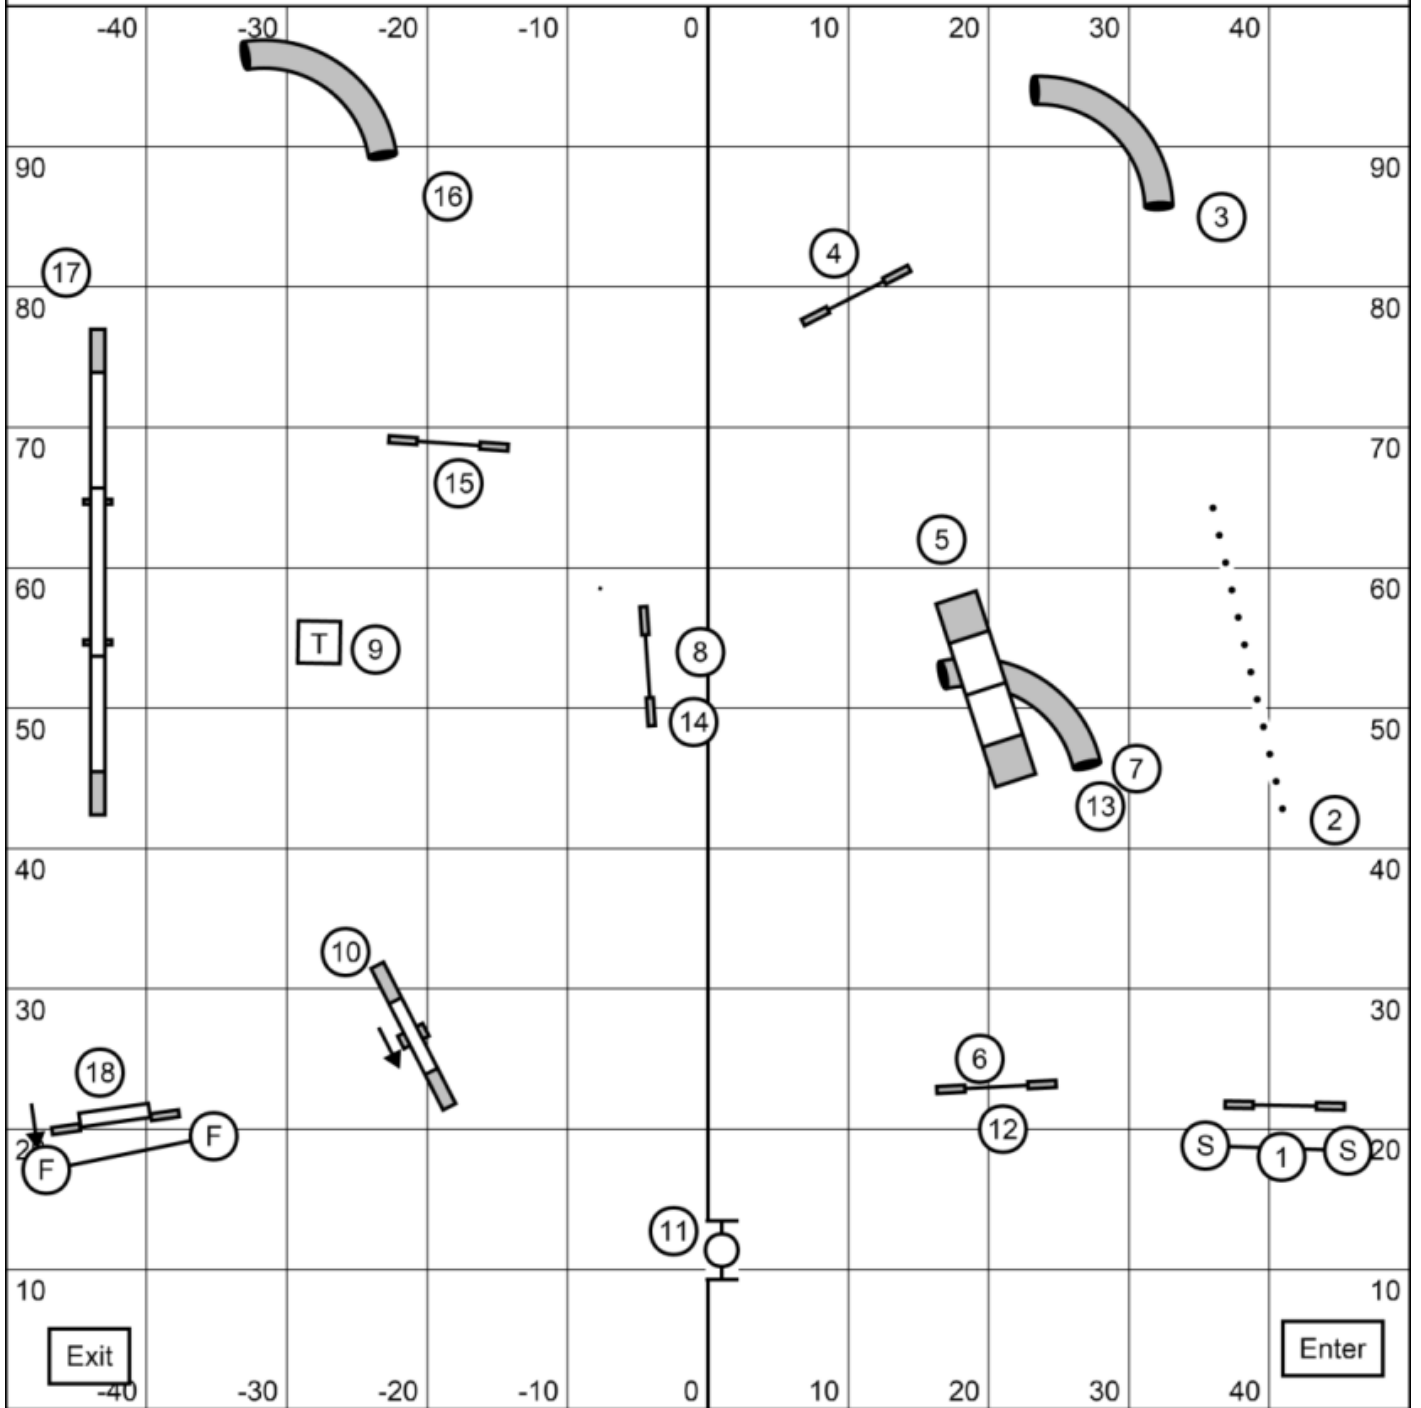

April 27th, 2024

Advanced/PII Standard

USDAA- PAWS
New England Regional

Stephen Routh

Next dog in at 15