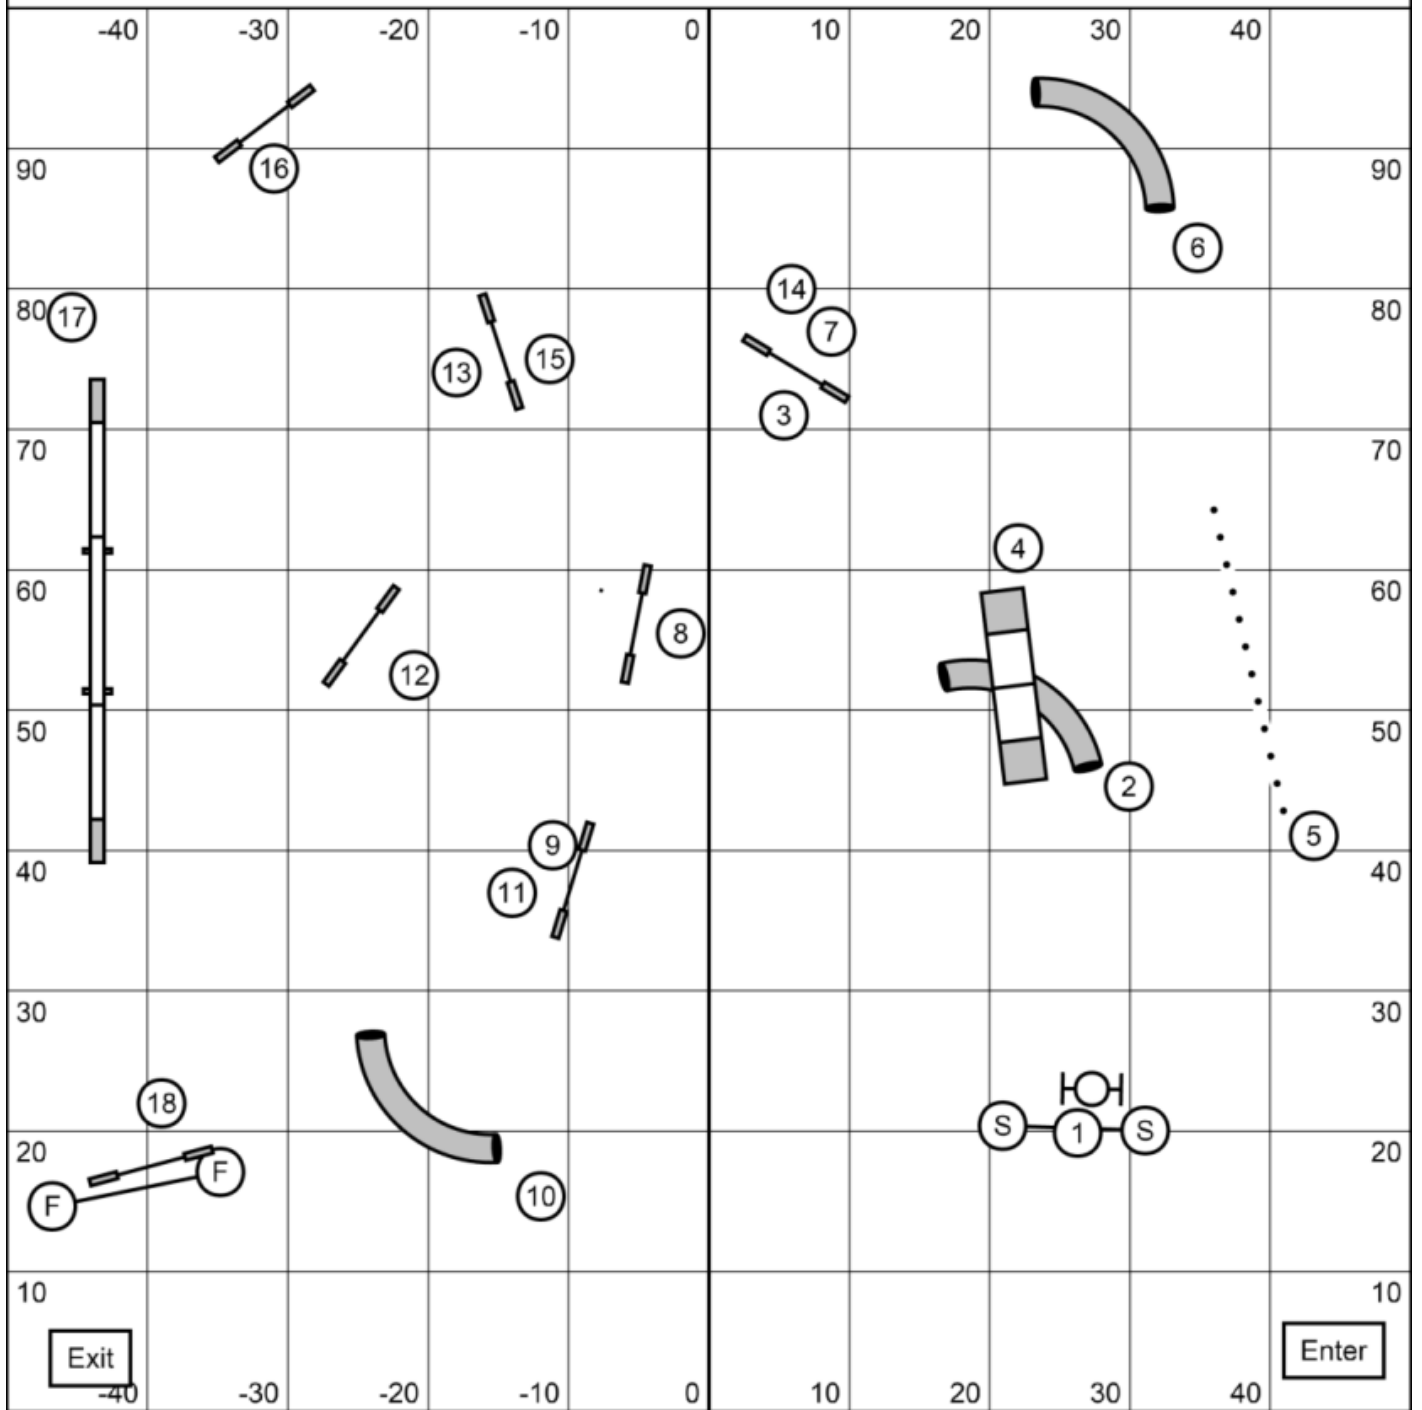

April 27th, 2024

Purina Pro Plan Dog Agility Masters Team Standard

Stephen Ruth

USDAA- PAWS
New England Regional

Next dog in at 15