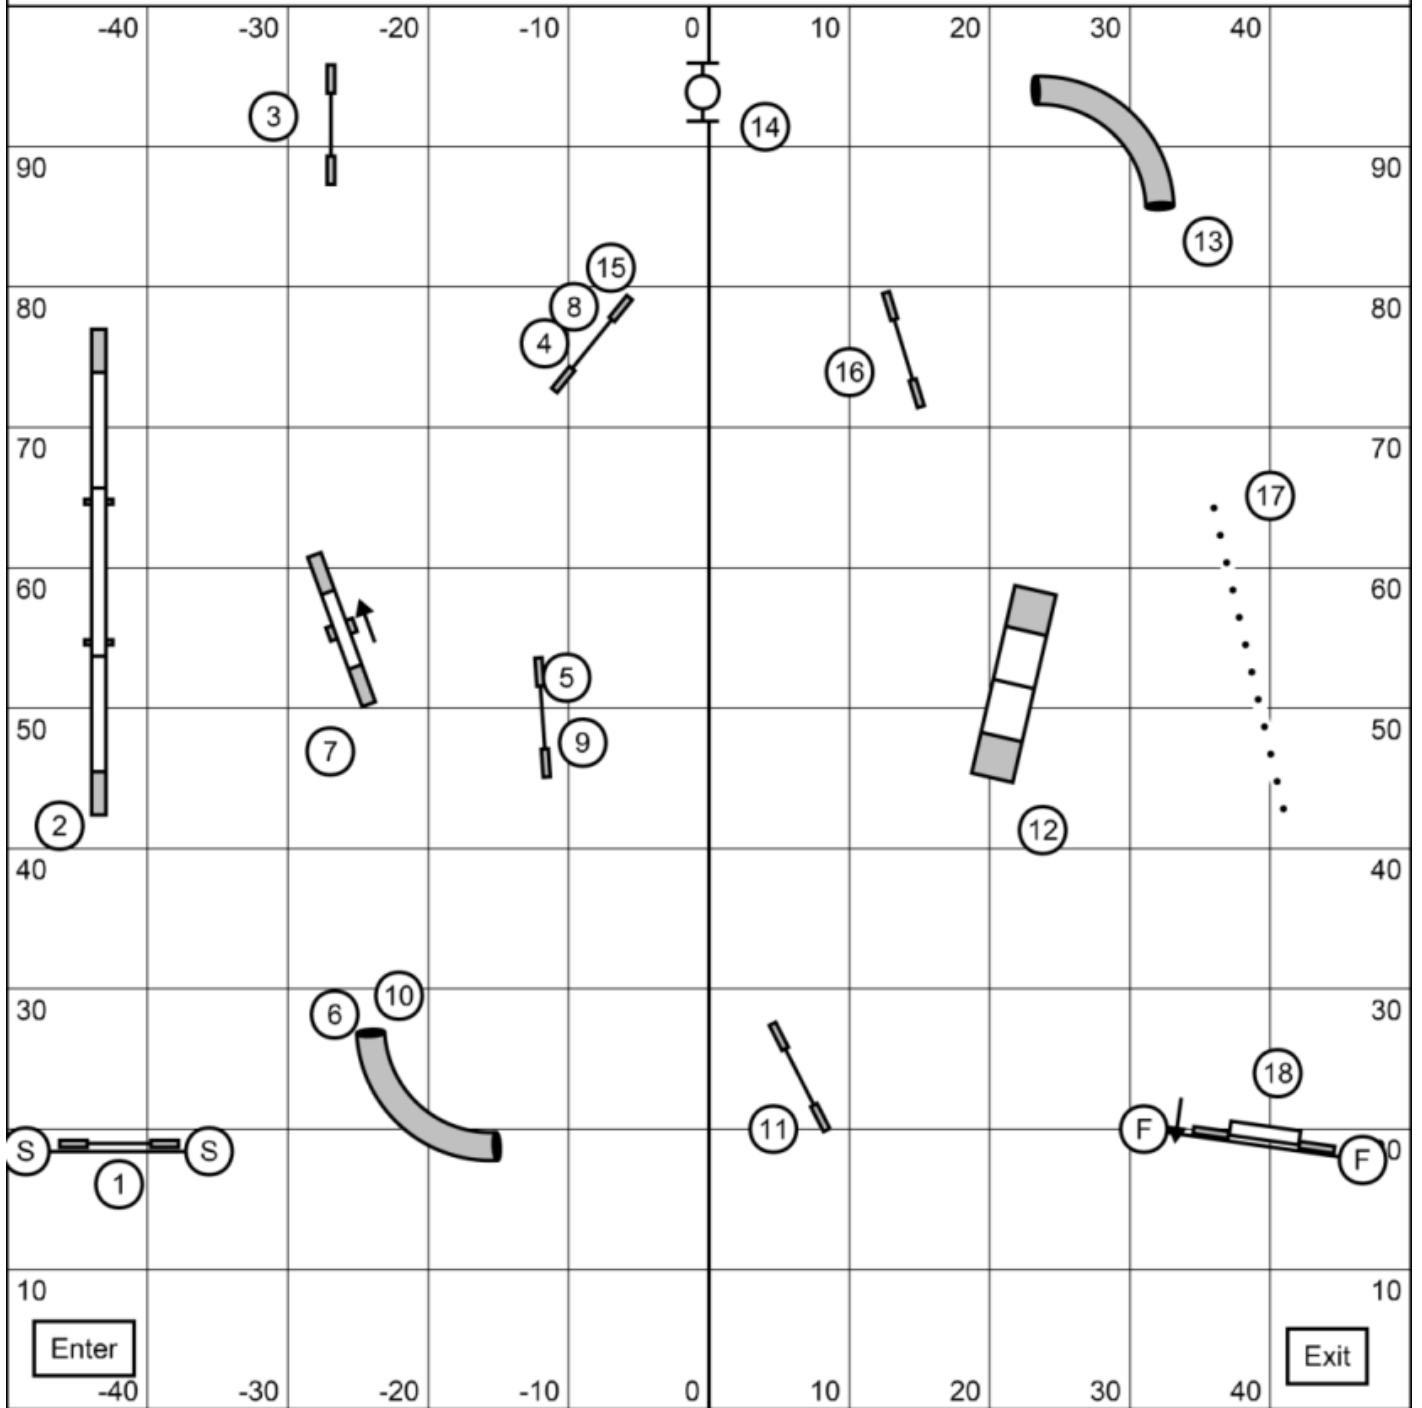

Playing Agility With Style
 Friday, April 26th, 2024
 Advanced/PII Snooker
 Lauren Hansen

May attempt 3 or 4 reds.
 All obstacles and combos bidirectional in opening.
 Fix off course within a combo for zero points.
 #2 is bidirectional in closing, all else as numbered.
 24/20" 50s, 16/12" 52s, 8" 54s, +2 for Perf.

Playing Agility With Style
 Friday, April 26th, 2024
 Starters/PI Snooker
 Lauren Hansen

Must attempt all 3 reds
 All obstacles and combos bidirectional in opening.
 Fix off course within a combo for zero points.
 #2 is bidirectional in closing, all else as numbered.
 24/20" 50s, 16/12" 52s, 8" 54s, +2 for Perf.

First half runs circles, second half runs squares.
 Second dog may start when first dog has exited tunnel #10
 with all four paws.

April 27th, 2024

Masters/PIII Standard

USDAA- PAWS
New England Regional

Next dog in at 16

Stephen Routh

April 27th, 2024

Starters/PI Gamblers

Times: (24/20) 14 sec, (16/12) 15 sec, (8) 16 sec
 Performance (20/16) 15 sec, (12/8) 16 sec, (4) 17 sec

Stephen Routh

USDA- PAWS
 New England Regional

1-2-3-5 System 13 points in the opening, 25 second opening
 Teeter is 5, weaves and other contacts 3, tunnels/tire 2, jumps 1
 No consecutive contacts, back to back OK
 Joker 20 pts