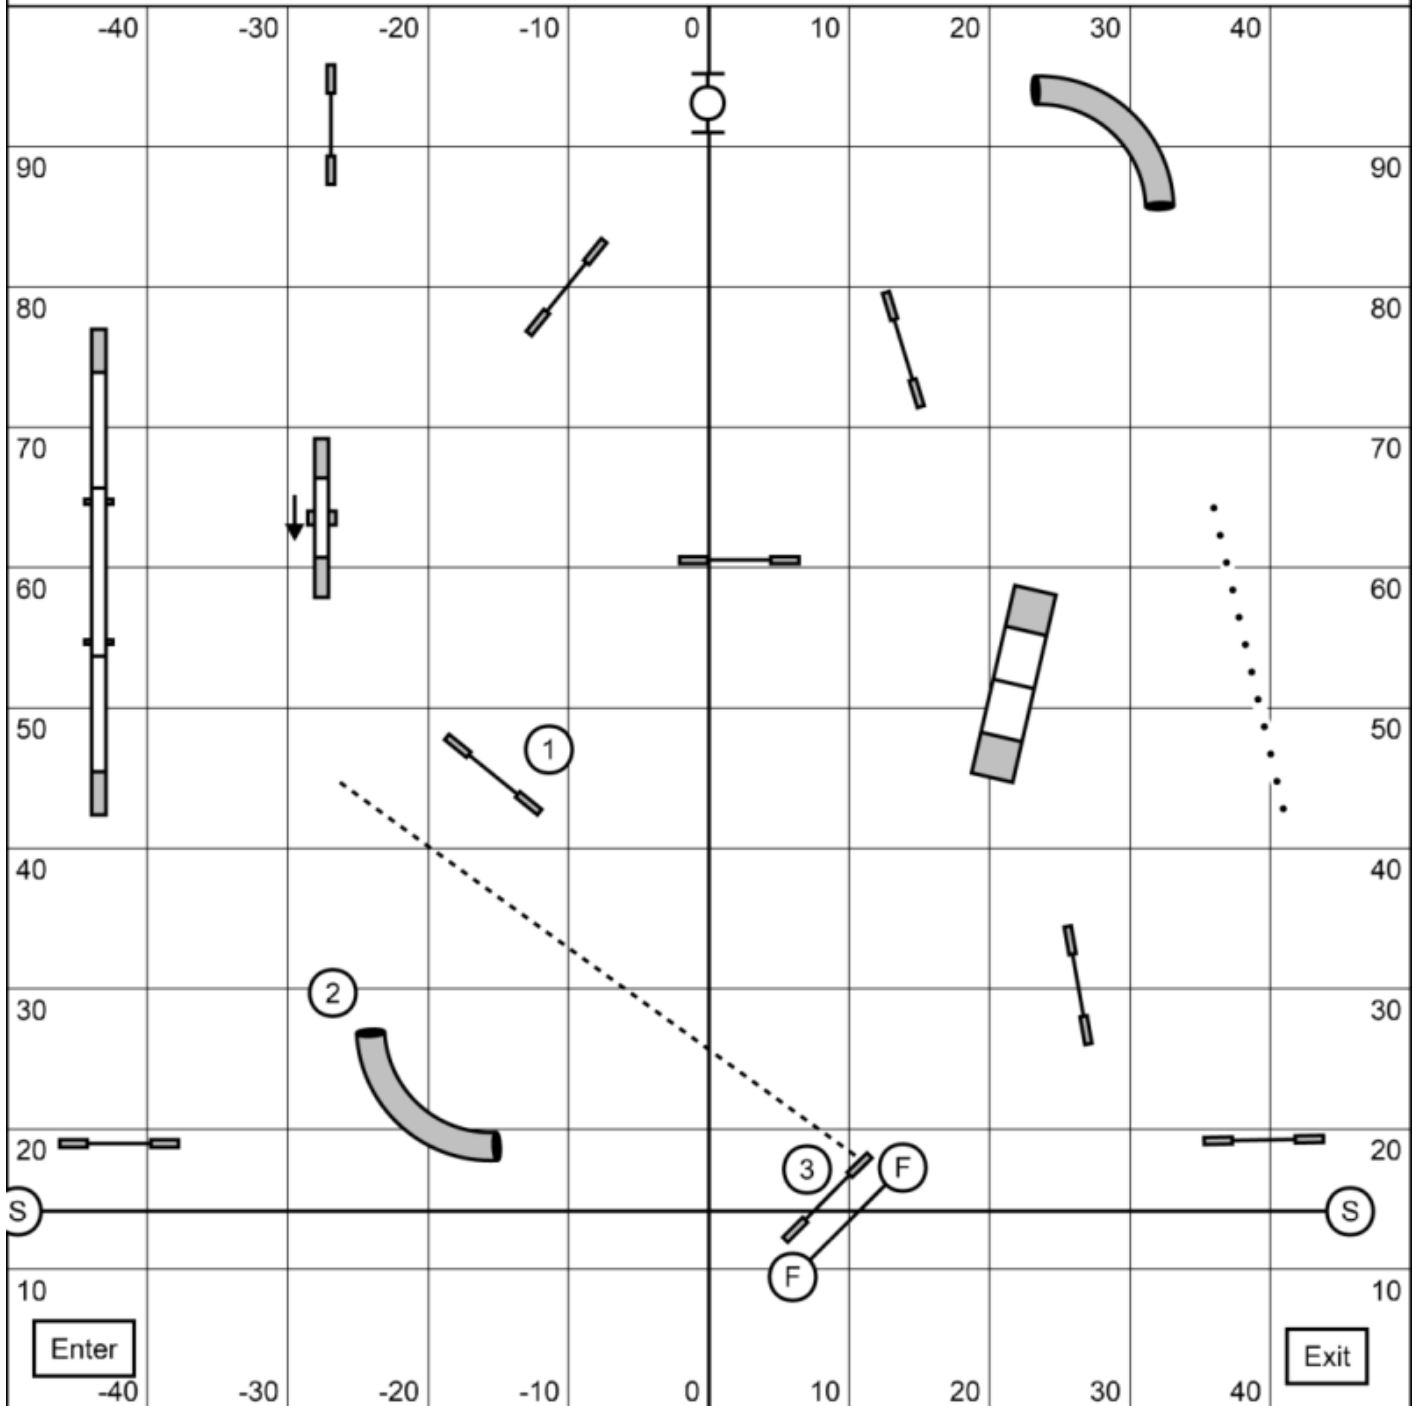

Playing Agility With Style
 Friday, April 26th, 2024
 Advanced/PII Snooker
 Lauren Hansen

May attempt 3 or 4 reds.
 All obstacles and combos bidirectional in opening.
 Fix off course within a combo for zero points.
 #2 is bidirectional in closing, all else as numbered.
 24/20" 50s, 16/12" 52s, 8" 54s, +2 for Perf.

Playing Agility With Style
 Friday, April 26th, 2024
 Starters/PI Snooker
 Lauren Hansen

Must attempt all 3 reds
 All obstacles and combos bidirectional in opening.
 Fix off course within a combo for zero points.
 #2 is bidirectional in closing, all else as numbered.
 24/20" 50s, 16/12" 52s, 8" 54s, +2 for Perf.

First half runs circles, second half runs squares.
 Second dog may start when first dog has exited tunnel #10
 with all four paws.

April 27th, 2024

Masters/PIII Standard

USDAA- PAWS
New England Regional

Next dog in at 16

Stephen Routh

April 27th, 2024

Starters/PI Gamblers

Times: (24/20) 14 sec, (16/12) 15 sec, (8) 16 sec
 Performance (20/16) 15 sec, (12/8) 16 sec, (4) 17 sec

Stephen Routh

USDA- PAWS
 New England Regional

1-2-3-5 System 13 points in the opening, 25 second opening
 Teeter is 5, weaves and other contacts 3, tunnels/tire 2, jumps 1
 No consecutive contacts, back to back OK
 Joker 20 pts