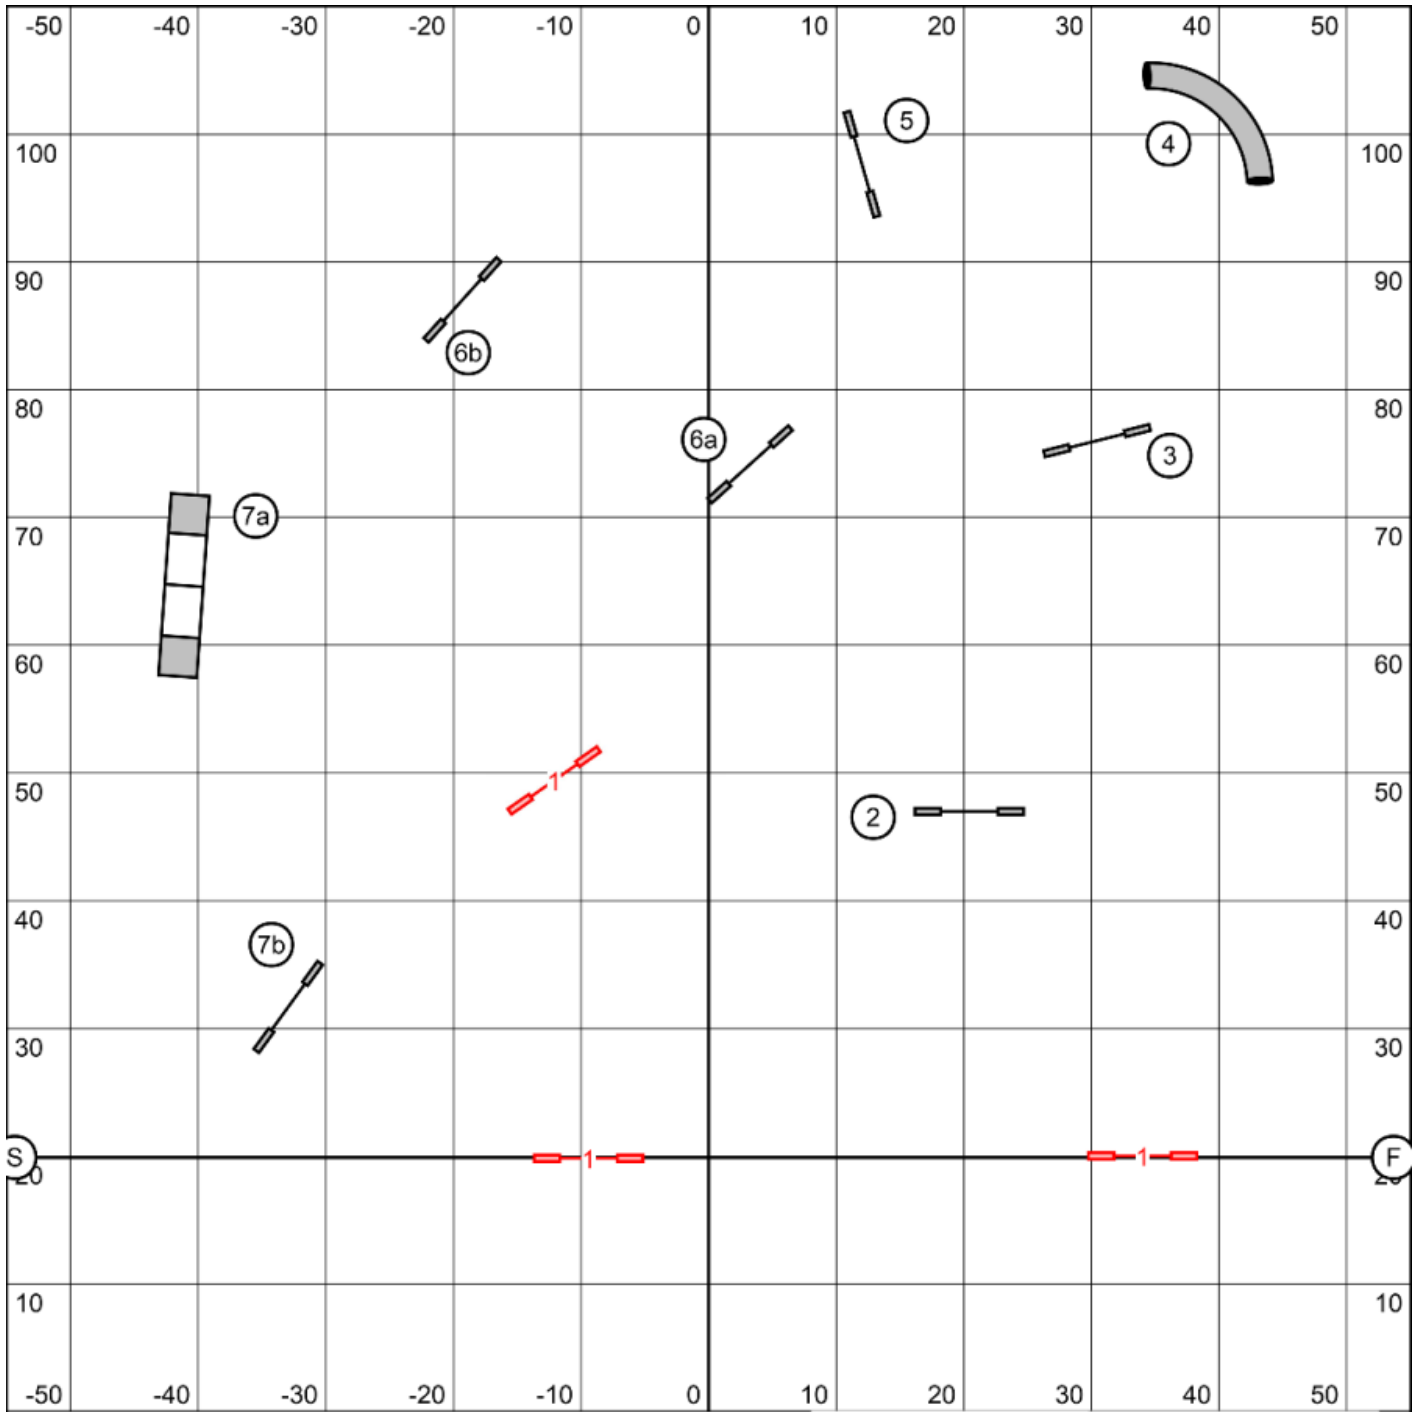

Playing Agility With Style
 Friday, April 26th, 2024
 Advanced/PII Snooker
 Lauren Hansen

May attempt 3 or 4 reds.
 All obstacles and combos bidirectional in opening.
 Fix off course within a combo for zero points.
 #2 is bidirectional in closing, all else as numbered.
 24/20" 50s, 16/12" 52s, 8" 54s, +2 for Perf.

Playing Agility With Style
 Friday, April 26th, 2024
 Starters/PI Snooker
 Lauren Hansen

Must attempt all 3 reds
 All obstacles and combos bidirectional in opening.
 Fix off course within a combo for zero points.
 #2 is bidirectional in closing, all else as numbered.
 24/20" 50s, 16/12" 52s, 8" 54s, +2 for Perf.