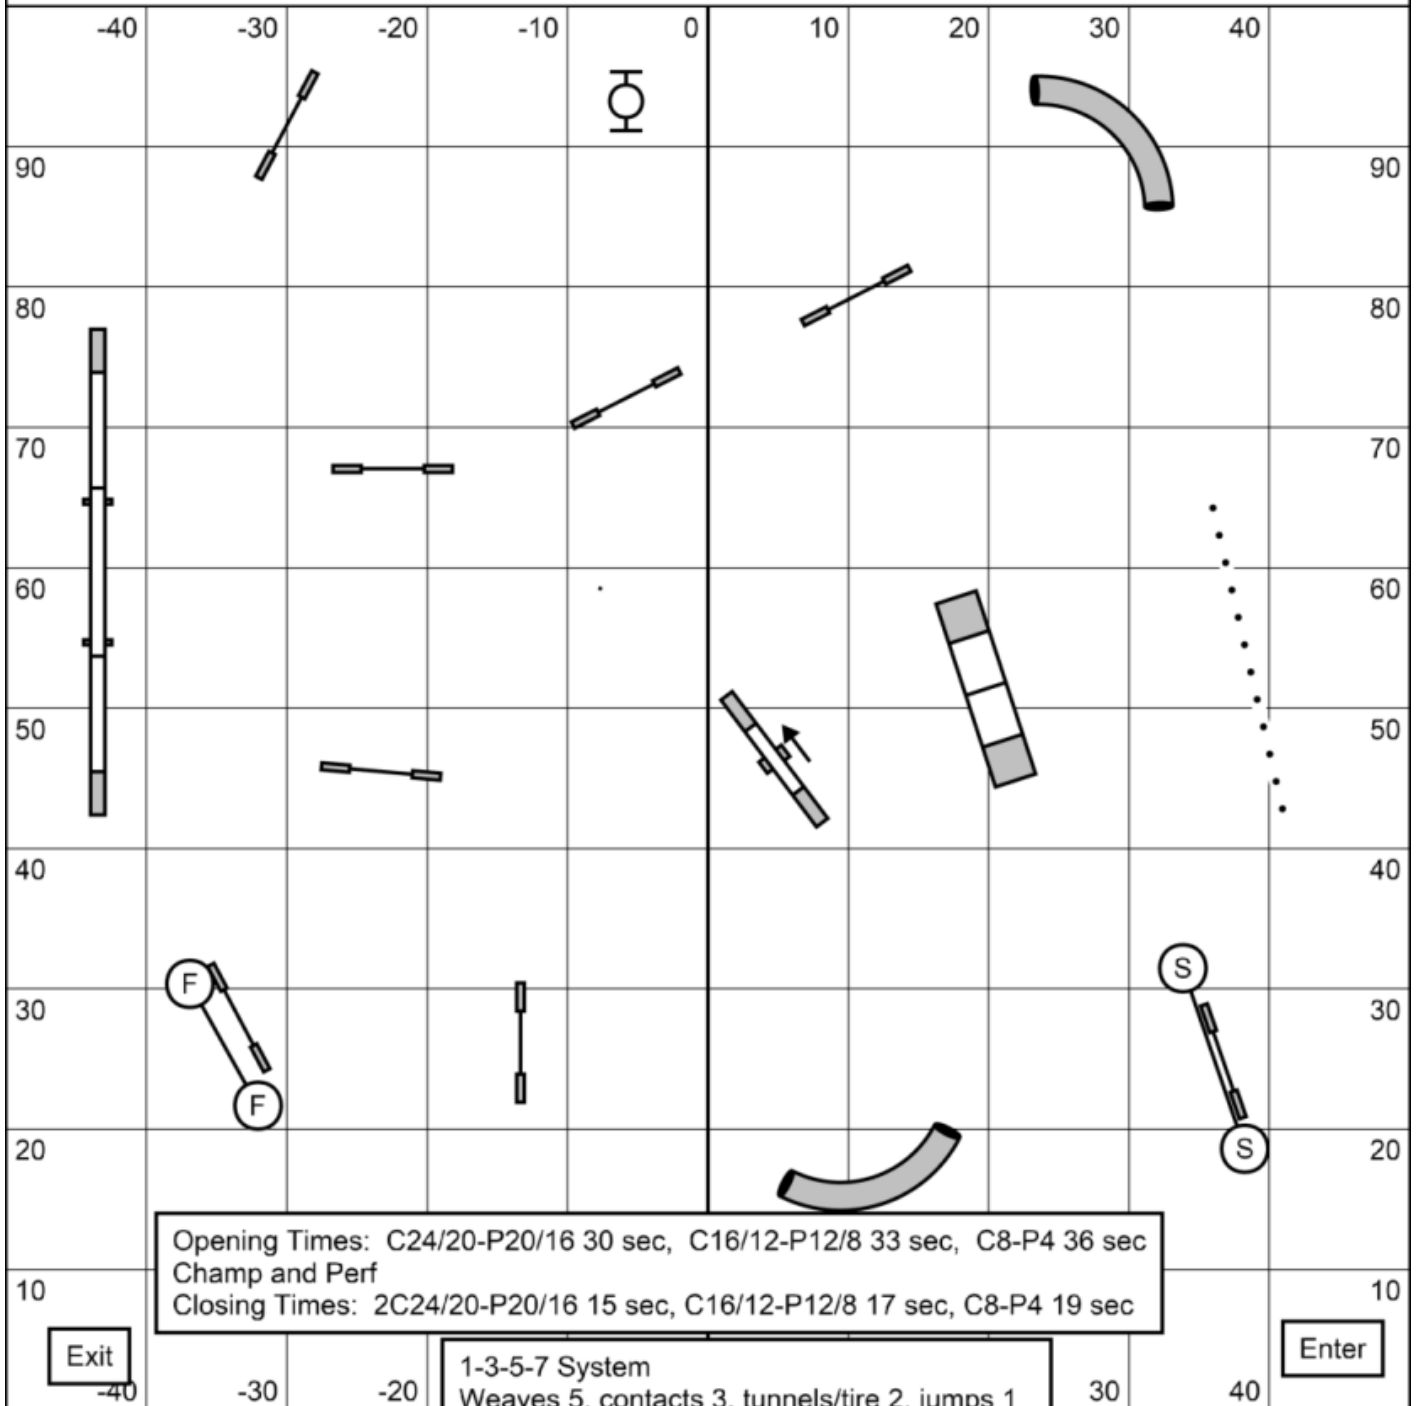

Playing Agility With Style
 Friday, April 26th, 2024
 Advanced/PII Snooker
 Lauren Hansen

May attempt 3 or 4 reds.
 All obstacles and combos bidirectional in opening.
 Fix off course within a combo for zero points.
 #2 is bidirectional in closing, all else as numbered.
 24/20" 50s, 16/12" 52s, 8" 54s, +2 for Perf.

Playing Agility With Style
 Friday, April 26th, 2024
 Starters/PI Snooker
 Lauren Hansen

Must attempt all 3 reds
 All obstacles and combos bidirectional in opening.
 Fix off course within a combo for zero points.
 #2 is bidirectional in closing, all else as numbered.
 24/20" 50s, 16/12" 52s, 8" 54s, +2 for Perf.

Purina Pro Plan Dog Agility Masters Gamblers Standard

Opening Times: C24/20-P20/16 30 sec, C16/12-P12/8 33 sec, C8-P4 36 sec
 Champ and Perf
 Closing Times: 2C24/20-P20/16 15 sec, C16/12-P12/8 17 sec, C8-P4 19 sec