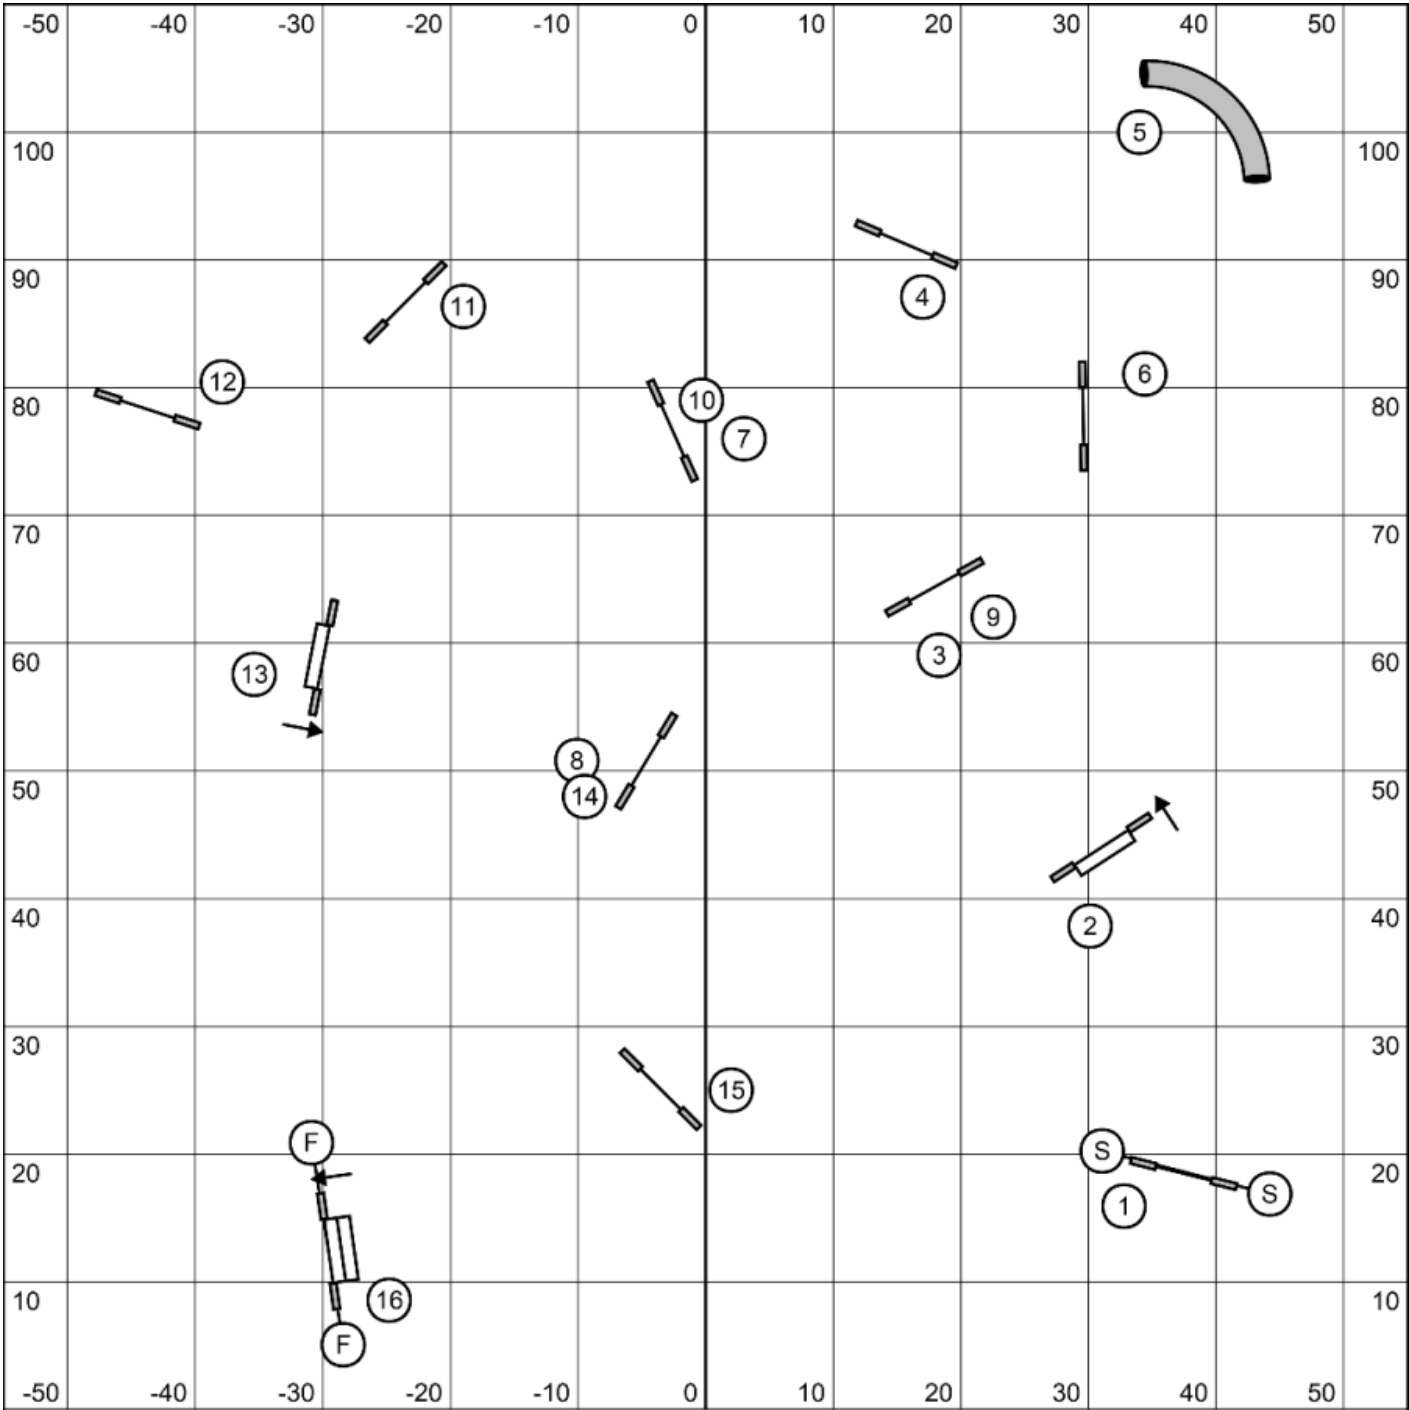

Playing Agility With Style
Friday, April 26th, 2024
Starters/PI Jumpers
Lauren Hansen