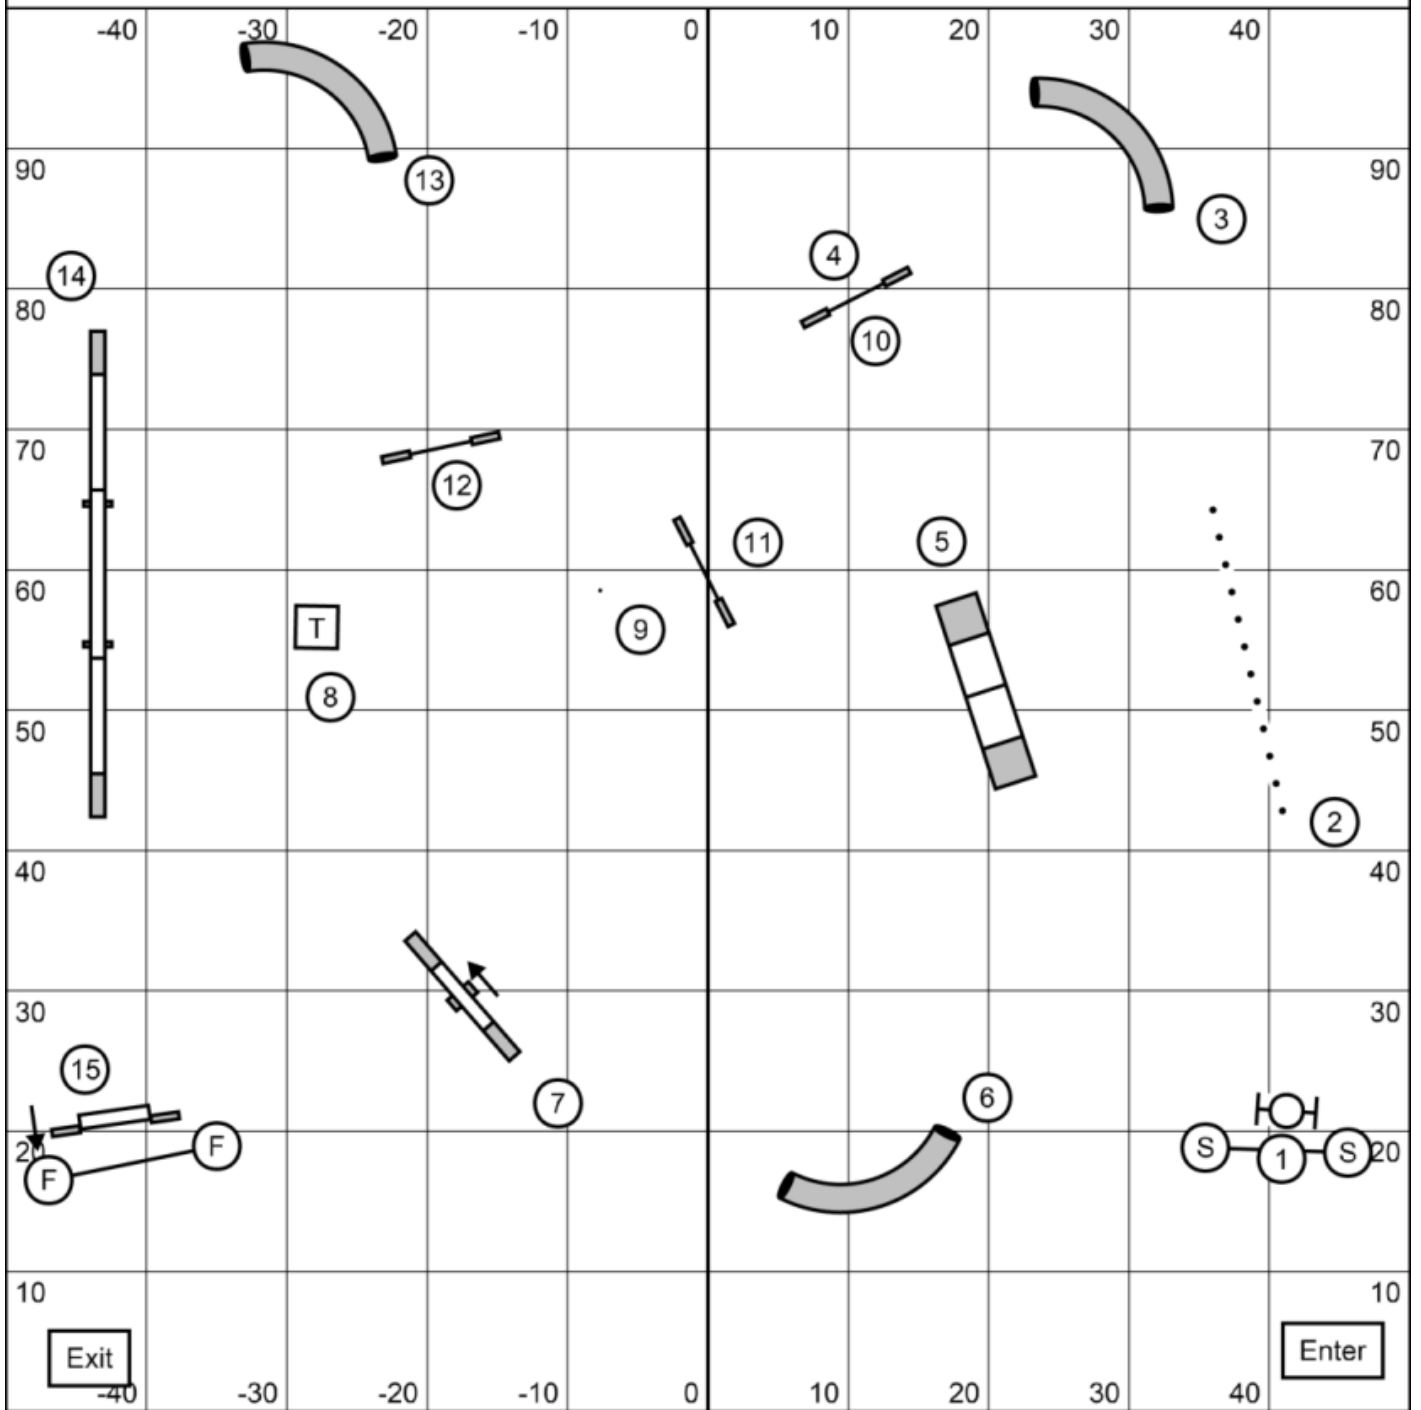

April 27th, 2024

Starters/PI Standard

USDAA- PAWS
New England Regional

Next dog in at 12

Stephen Routh