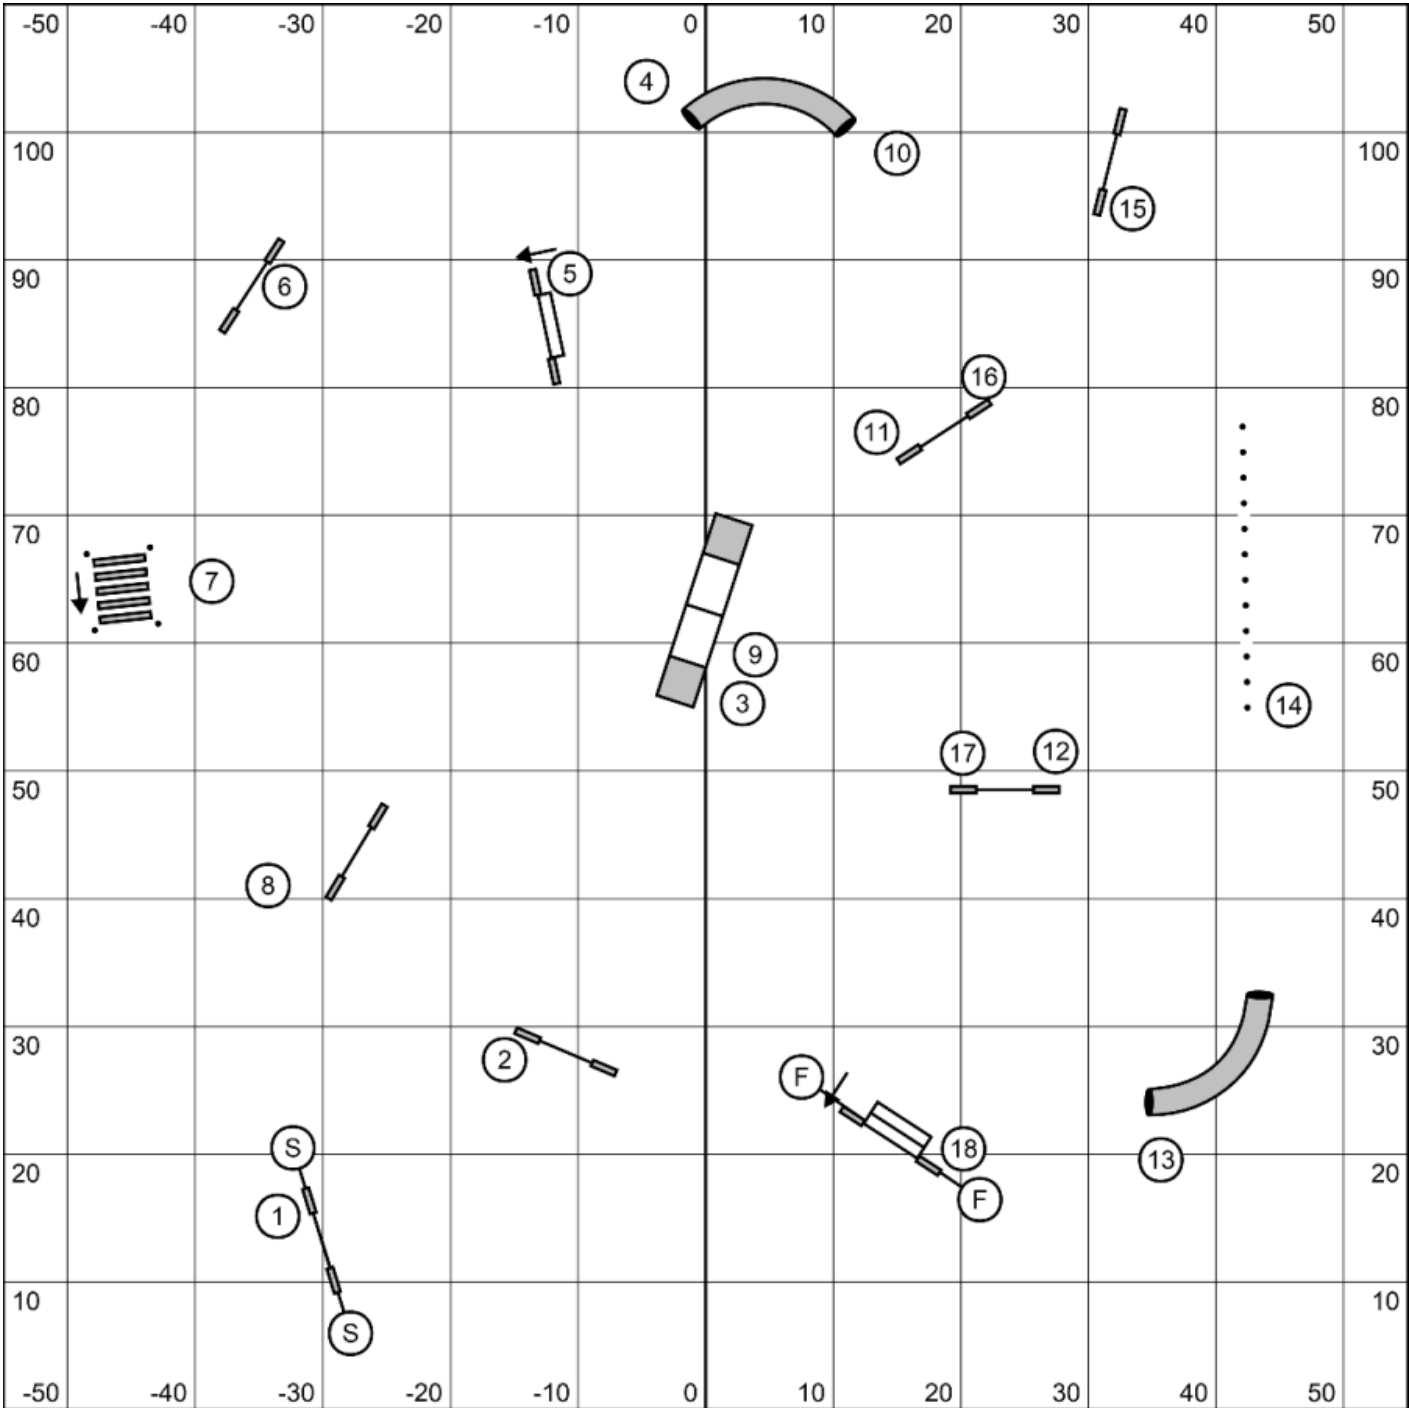

Playing Agility With Style
 Friday, April 26th, 2024
 Advanced/PII Jumpers
 Lauren Hansen

Playing Agility With Style
 Friday, April 26th, 2024
 Starters/PI Jumpers
 Lauren Hansen

Playing Agility With Style
 Friday, April 26th, 2024
 Regional Steeplechase Rd.1
 Lauren Hansen

Playing Agility With Style
 Friday, April 26th, 2024
 Advanced/PII Snooker
 Lauren Hansen

May attempt 3 or 4 reds.
 All obstacles and combos bidirectional in opening.
 Fix off course within a combo for zero points.
 #2 is bidirectional in closing, all else as numbered.
 24/20" 50s, 16/12" 52s, 8" 54s, +2 for Perf.

Playing Agility With Style
 Friday, April 26th, 2024
 Starters/PI Snooker
 Lauren Hansen

Must attempt all 3 reds
 All obstacles and combos bidirectional in opening.
 Fix off course within a combo for zero points.
 #2 is bidirectional in closing, all else as numbered.
 24/20" 50s, 16/12" 52s, 8" 54s, +2 for Perf.

Stephen Routh

April 27th, 2024

Starters/PI Gamblers

Times: (24/20) 14 sec, (16/12) 15 sec, (8) 16 sec
 Performance (20/16) 15 sec, (12/8) 16 sec, (4) 17 sec

Stephen Routh

USDA- PAWS
 New England Regional

1-2-3-5 System 13 points in the opening, 25 second opening
 Teeter is 5, weaves and other contacts 3, tunnels/tire 2, jumps 1
 No consecutive contacts, back to back OK
 Joker 20 pts