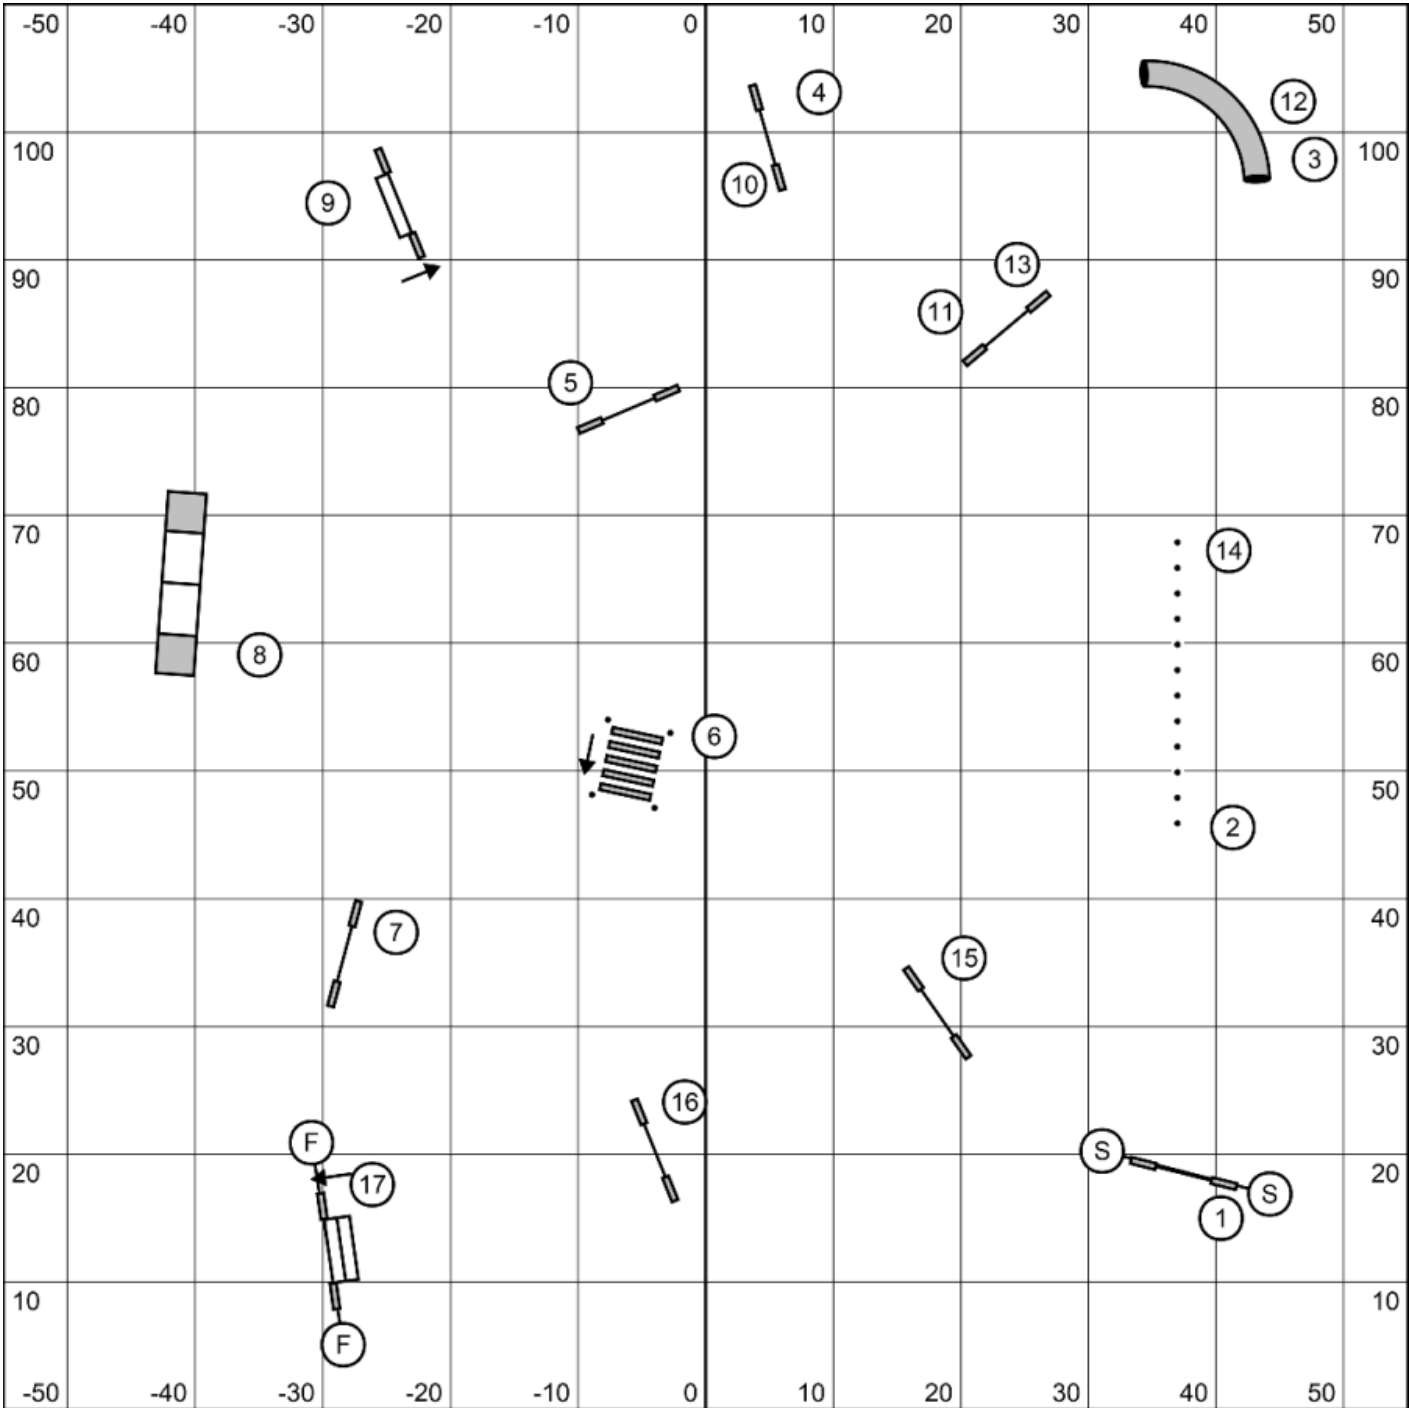

Playing Agility With Style
Friday, April 26th, 2024
Regional Steeplechase Rd.1
Lauren Hansen