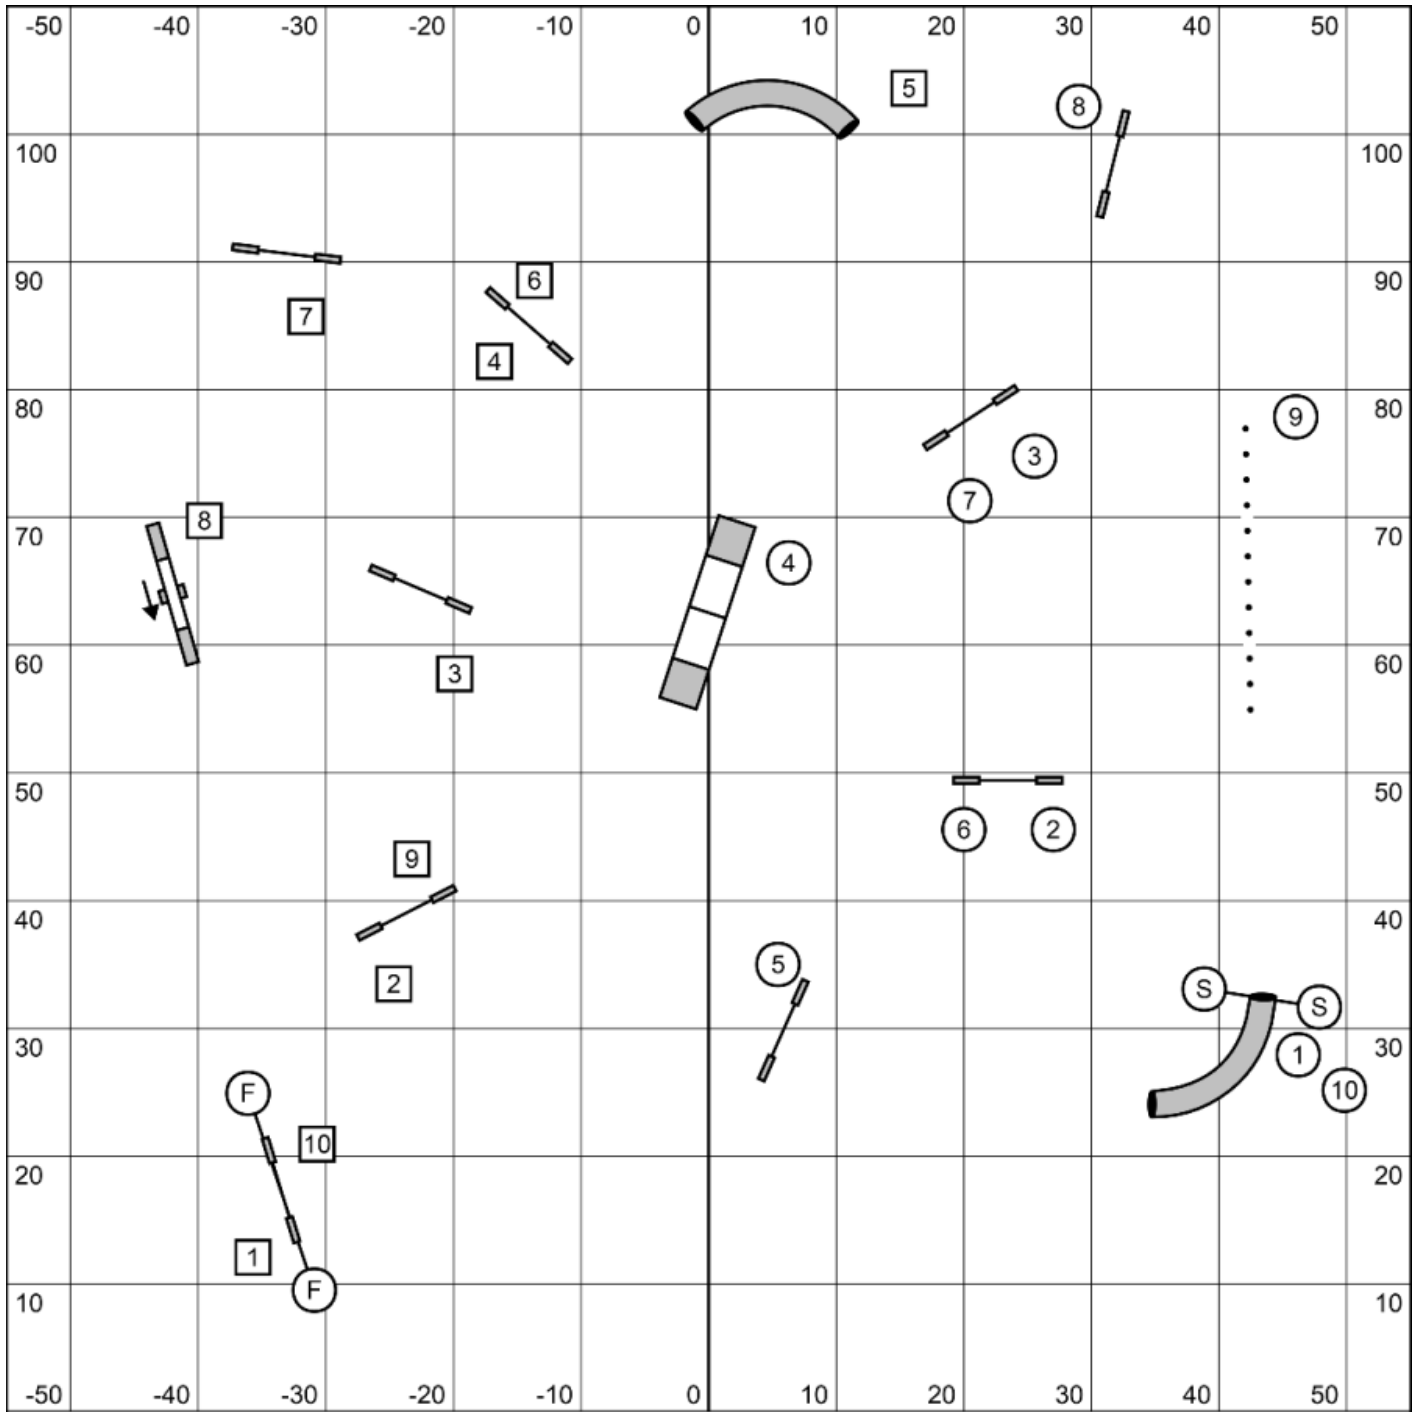

Playing Agility With Style
Friday, April 26th, 2024
Combined Pairs/ Perf. Combined Pairs
Lauren Hansen

First half runs circles, second half runs squares.
Second dog may start when first dog has exited tunnel #10
with all four paws.