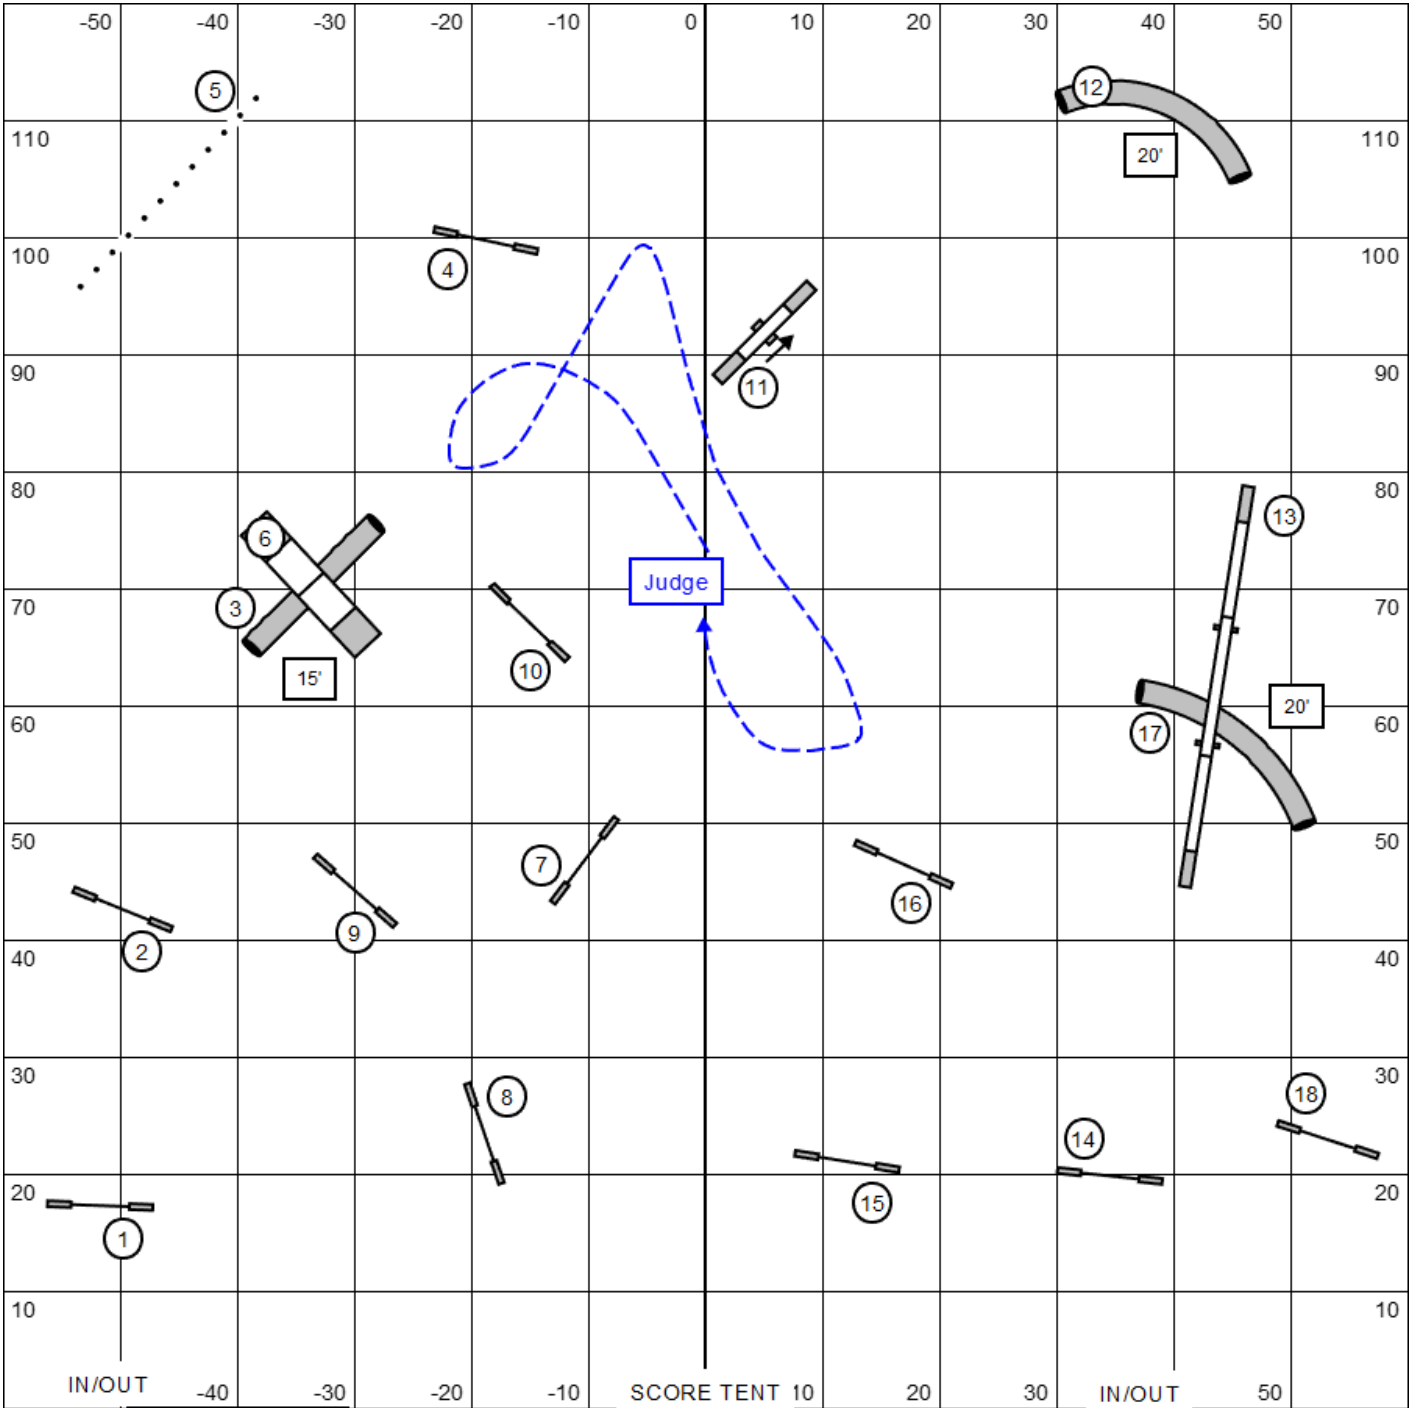

IN/OUT -40 -30 -20 -10 SCORE TENT 10 20 30 IN/OUT 50

Data Driven Agility
 04/21/24
 Snooker
 Open (All Levels)

Judged by Lauren Kras and designed by Ashley Deacon
 Course map is an approximation
 Outdoors on grass

Data Driven Agility
 04/21/24
 Agility 1
 Senior/Champion

Judged by Lauren Kras and designed by Ashley Deacon
 Course map is an approximation
 Outdoors on grass

Data Driven Agility
 04/21/24
 Agility 1
 Beginner/Novice