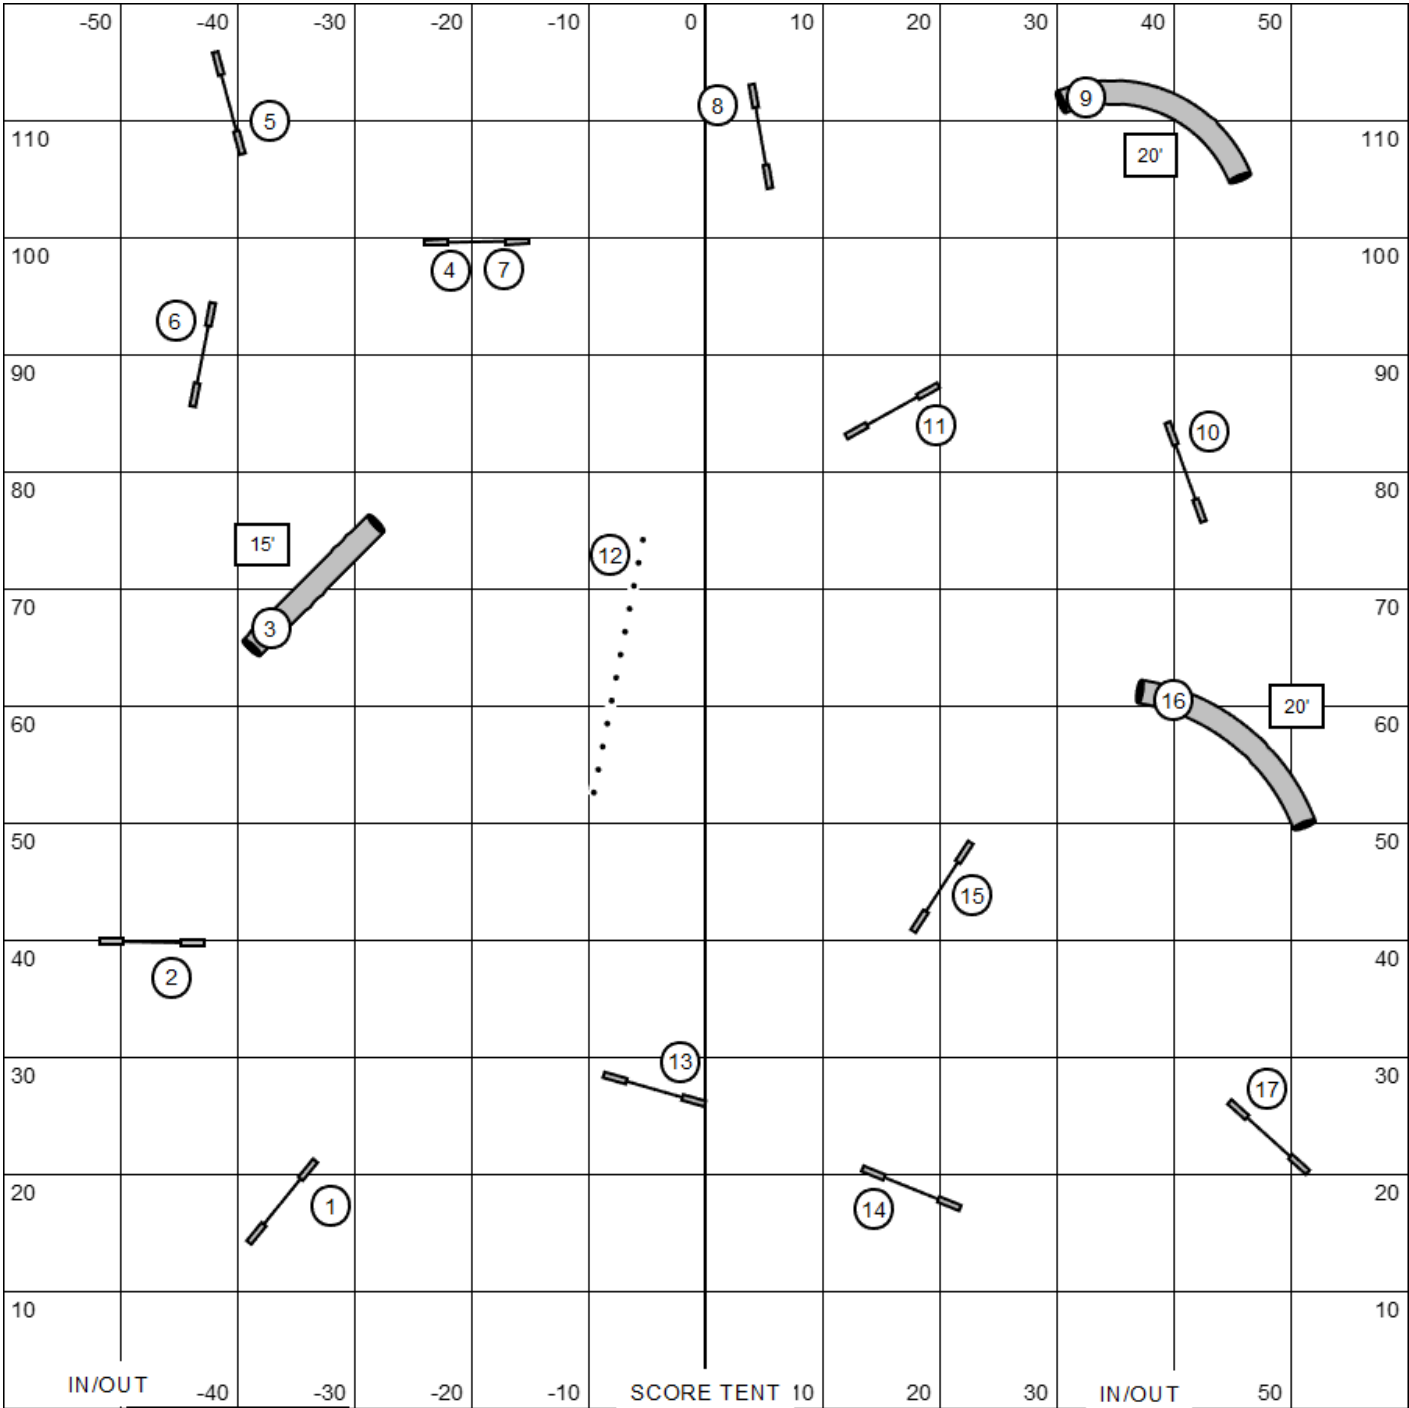

Data Driven Agility
 04/21/24
 Speedstakes
 Senior/Champion

Judged by Lauren Kras and designed by Ashley Deacon
 Course map is an approximation
 Outdoors on grass

Data Driven Agility
 04/21/24
 Speedstakes
 Beginner/Novice

Judged by Lauren Kras and designed by Ashley Deacon
 Course map is an approximation
 Outdoors on grass

Data Driven Agility
 04/21/24
 Speedstakes
 Beginner/Novice

Judged by Lauren Kras and designed by Ashley Deacon
 Course map is an approximation
 Outdoors on grass

Time
 Large: 45 secs
 Small dogs: 47 secs
 Select +2 secs

4 reds - you may only complete 3 reds (4th red is if you fault a red)
 Must take finish for score in direction indicated
 Opening: 2, 3, 4 and 6 any direction - combos 5 and 7 in any order
 Closing: as numbered
 Start and Finish live after start

IN/OUT -40 -30 -20 -10 SCORE TENT 10 20 30 IN/OUT 50

Data Driven Agility
 04/21/24
 Snooker
 Open (All Levels)

Judged by Lauren Kras and designed by Ashley Deacon
 Course map is an approximation
 Outdoors on grass