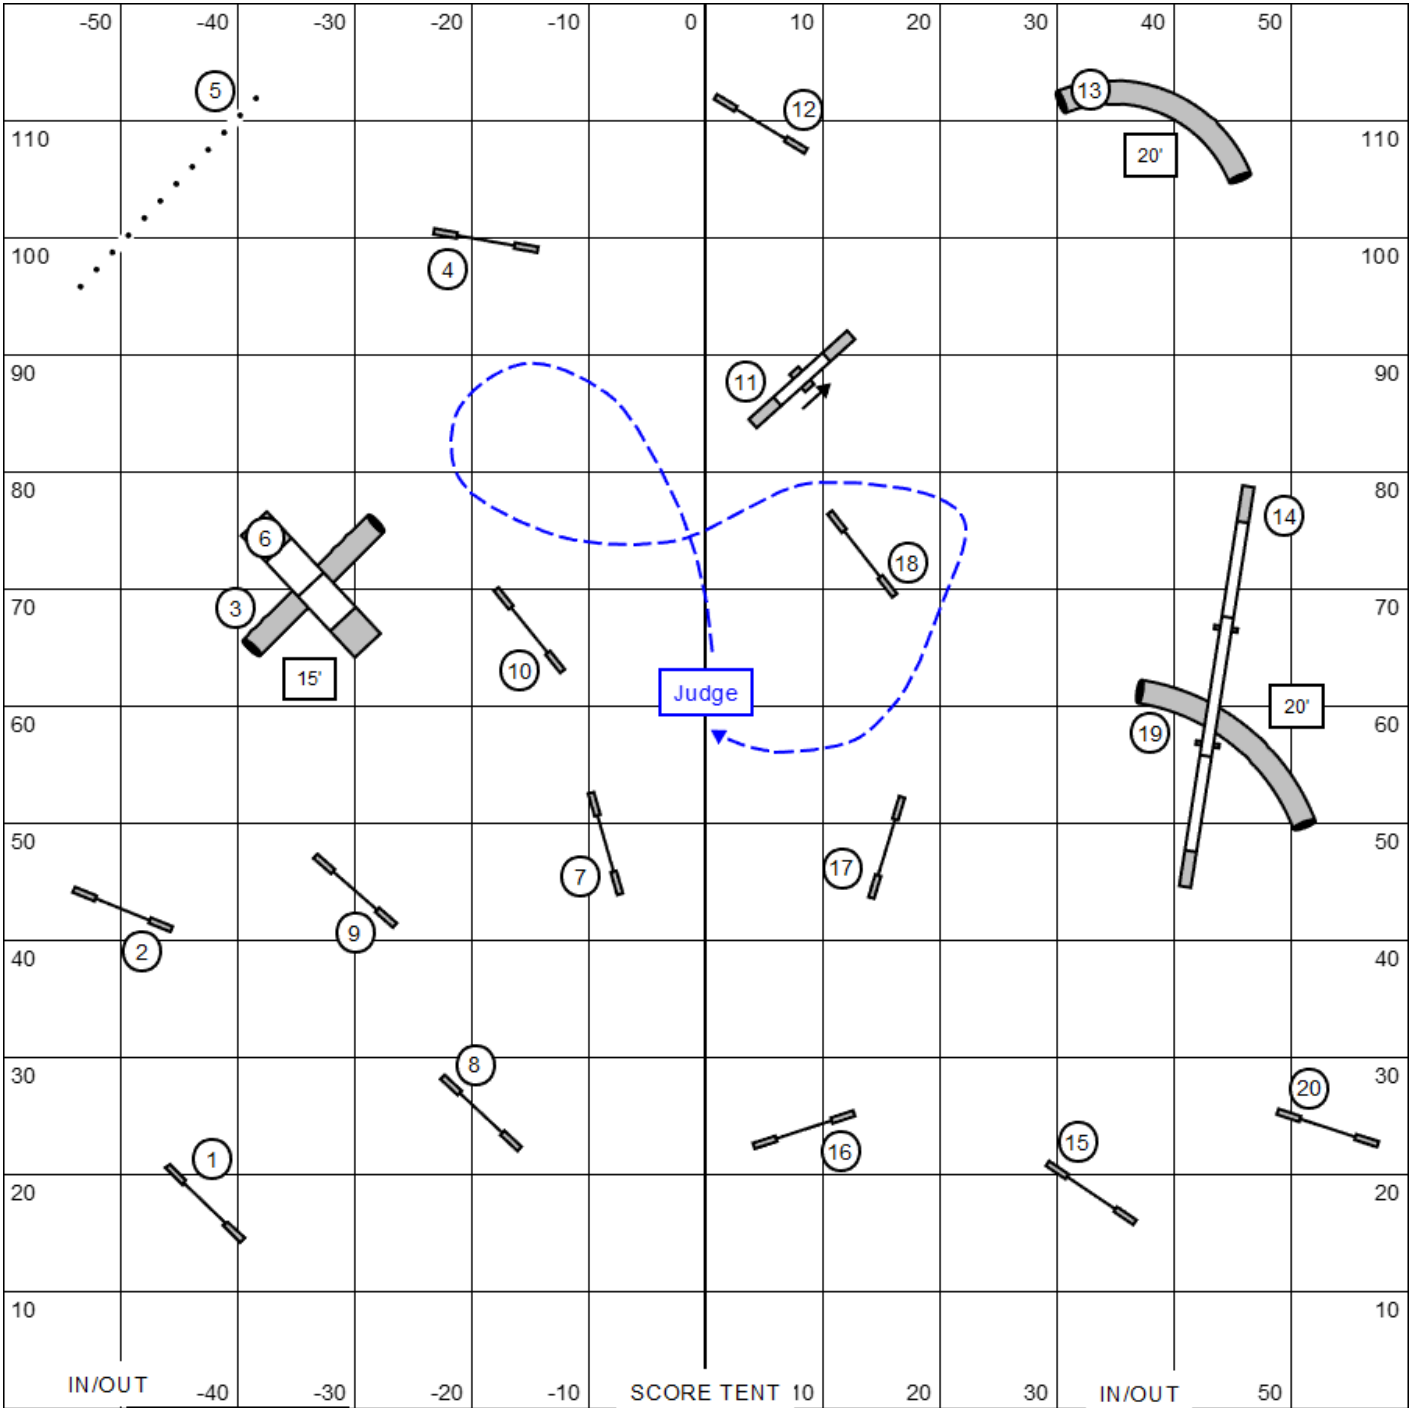

Time
 Large: 45 secs
 Small dogs: 47 secs
 Select +2 secs

4 reds - you may only complete 3 reds (4th red is if you fault a red)
 Must take finish for score in direction indicated
 Opening: 2, 3, 4 and 6 any direction - combos 5 and 7 in any order
 Closing: as numbered
 Start and Finish live after start

IN/OUT -40 -30 -20 -10 SCORE TENT 10 20 30 IN/OUT 50

Data Driven Agility
 04/21/24
 Snooker
 Open (All Levels)

Judged by Lauren Kras and designed by Ashley Deacon
 Course map is an approximation
 Outdoors on grass