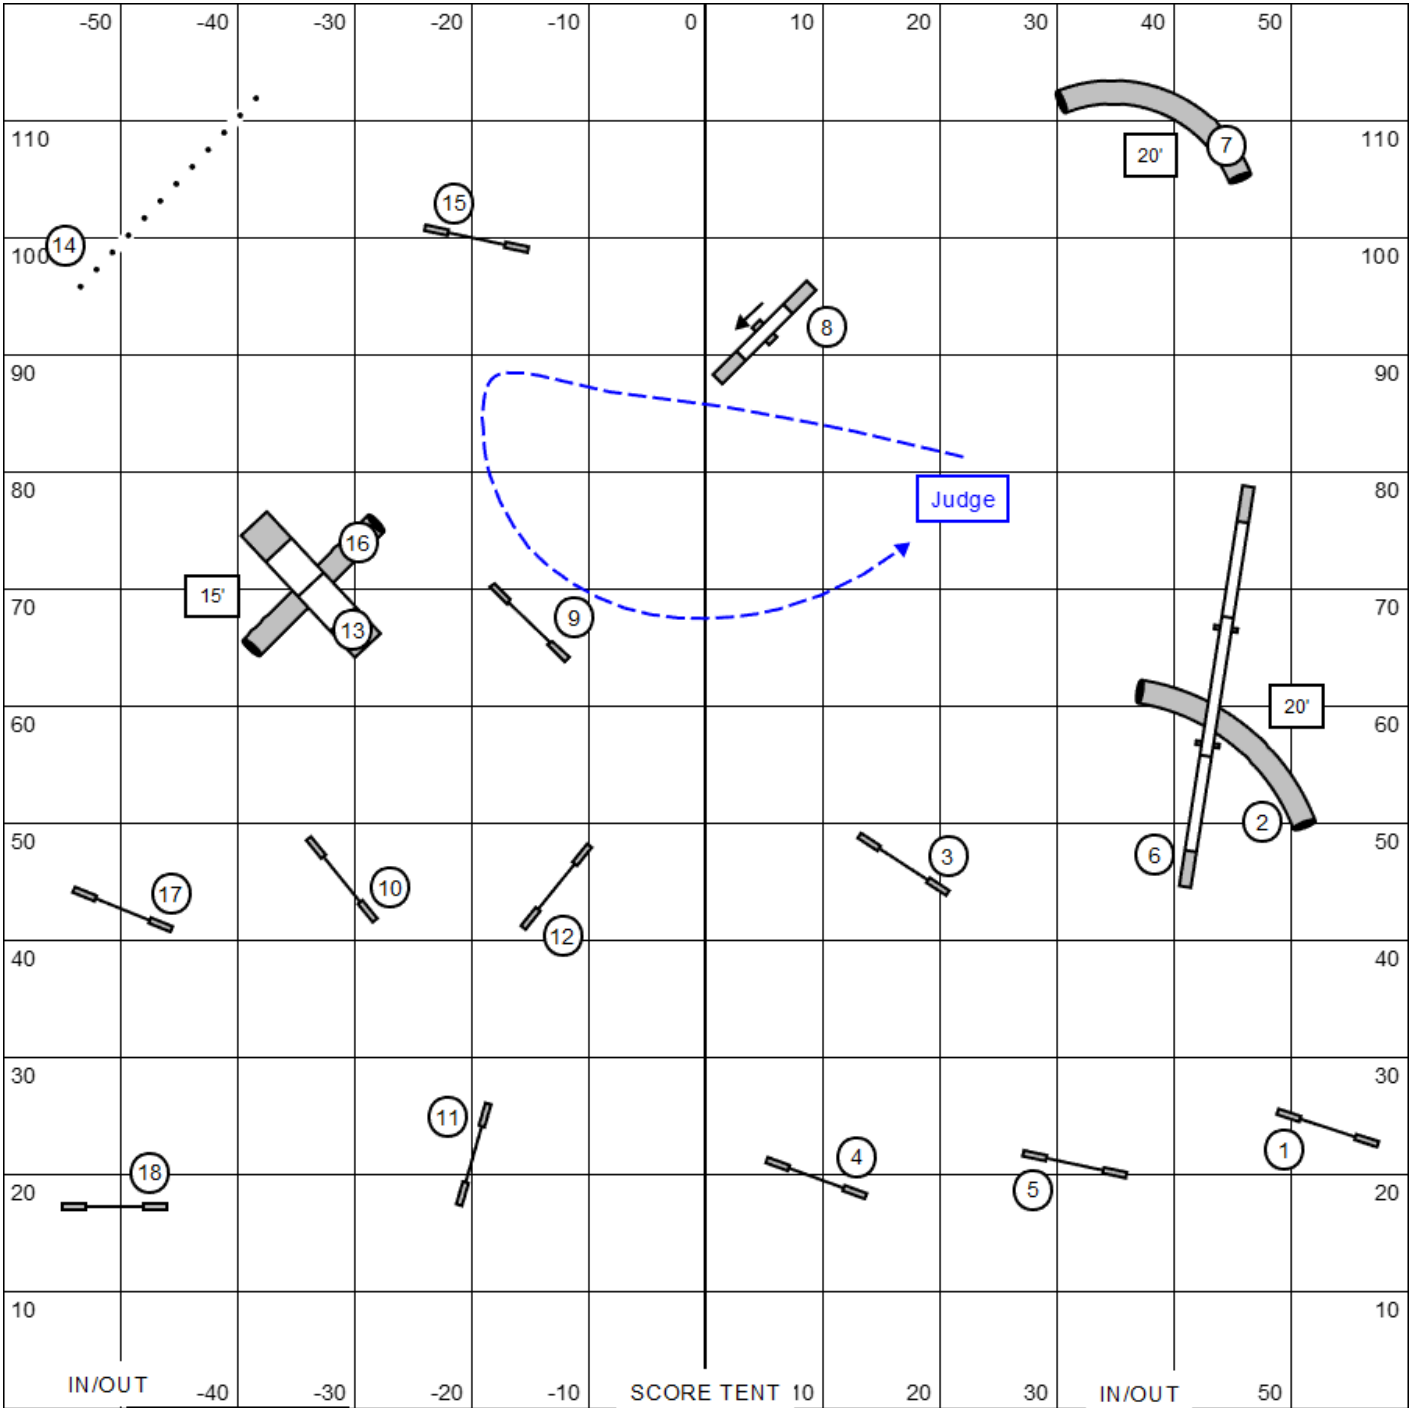

Data Driven Agility
04/21/24
Agility 2
Beginner/Novice

Judged by Lauren Kras and designed by Ashley Deacon
Course map is an approximation
Outdoors on grass