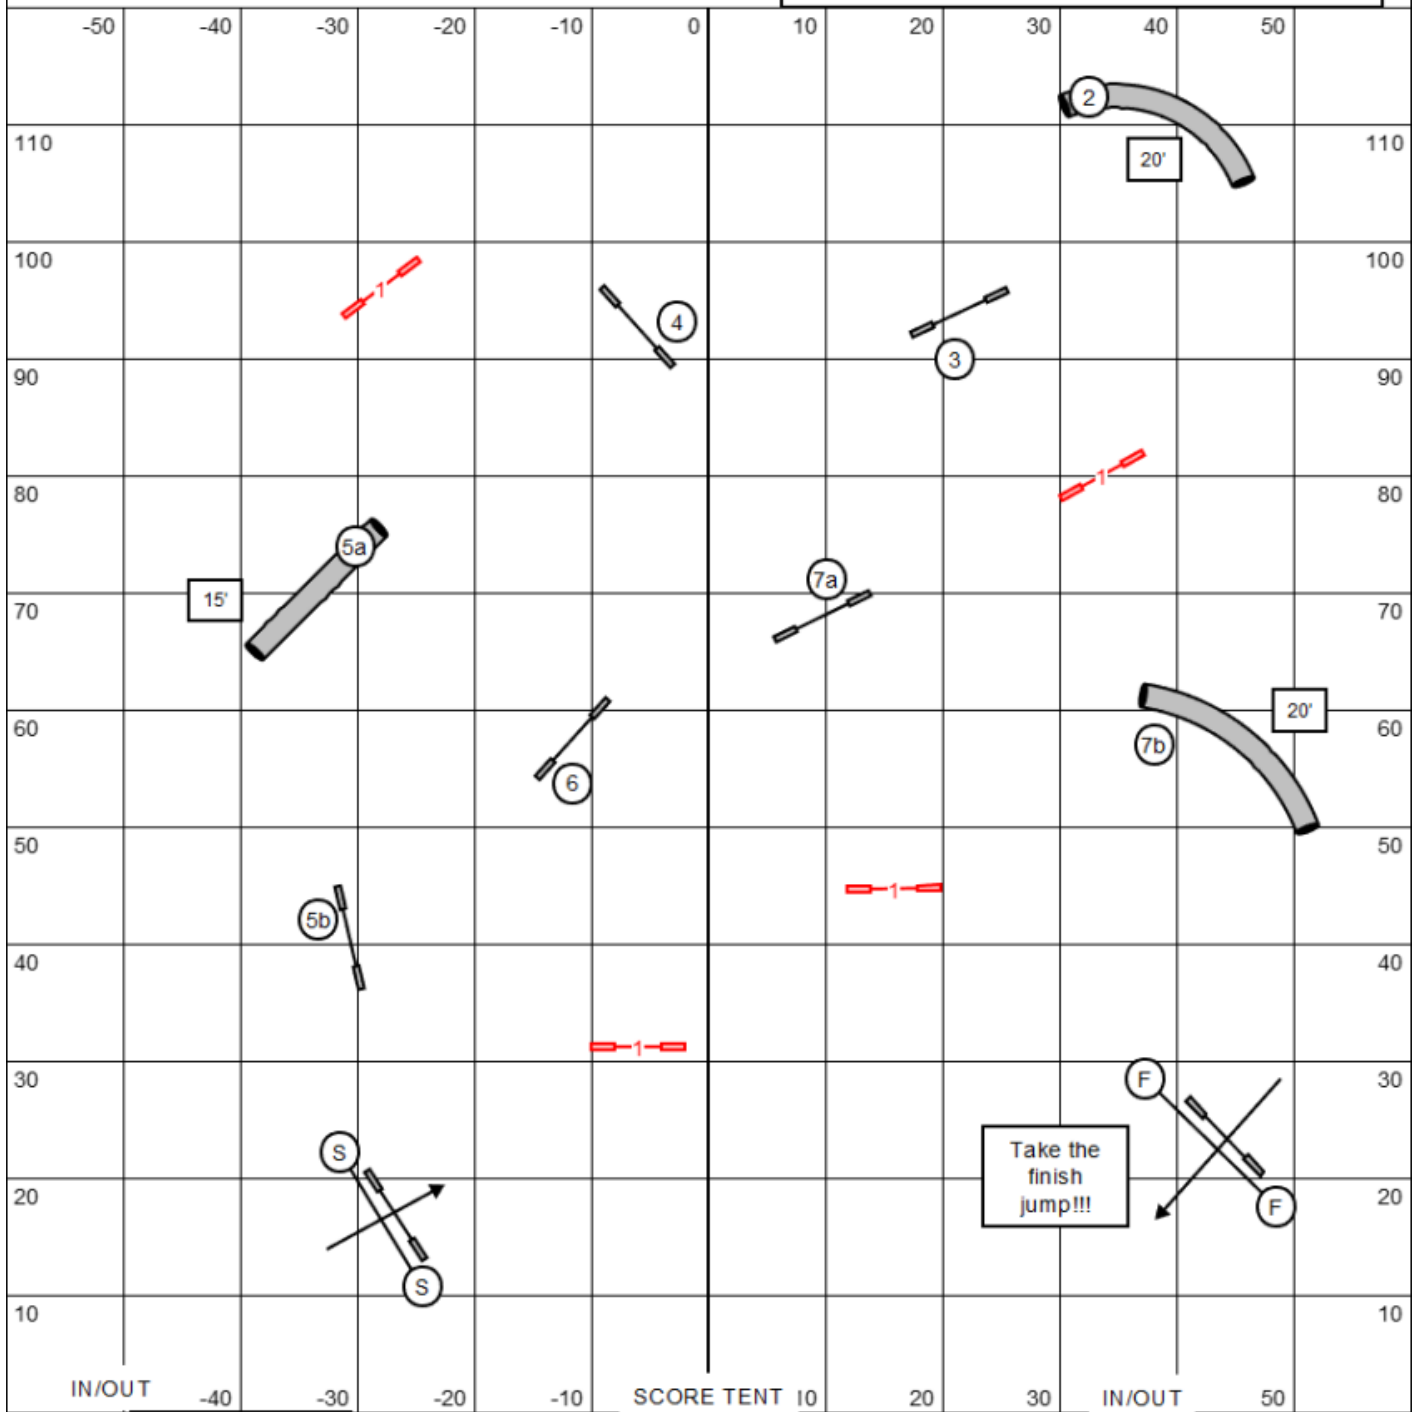

Data Driven Agility
 04/21/24
 Speedstakes
 Senior/Champion

Judged by Lauren Kras and designed by Ashley Deacon
 Course map is an approximation
 Outdoors on grass

Data Driven Agility
 04/21/24
 Speedstakes
 Beginner/Novice

Judged by Lauren Kras and designed by Ashley Deacon
 Course map is an approximation
 Outdoors on grass

Data Driven Agility
 04/21/24
 Speedstakes
 Beginner/Novice

Judged by Lauren Kras and designed by Ashley Deacon
 Course map is an approximation
 Outdoors on grass

Time
 Large: 45 secs
 Small dogs: 47 secs
 Select +2 secs

4 reds - you may only complete 3 reds (4th red is if you fault a red)
 Must take finish for score in direction indicated
 Opening: 2, 3, 4 and 6 any direction - combos 5 and 7 in any order
 Closing: as numbered
 Start and Finish live after start

IN/OUT -40 -30 -20 -10 SCORE TENT 10 20 30 IN/OUT 50

Data Driven Agility
 04/21/24
 Snooker
 Open (All Levels)

Judged by Lauren Kras and designed by Ashley Deacon
 Course map is an approximation
 Outdoors on grass