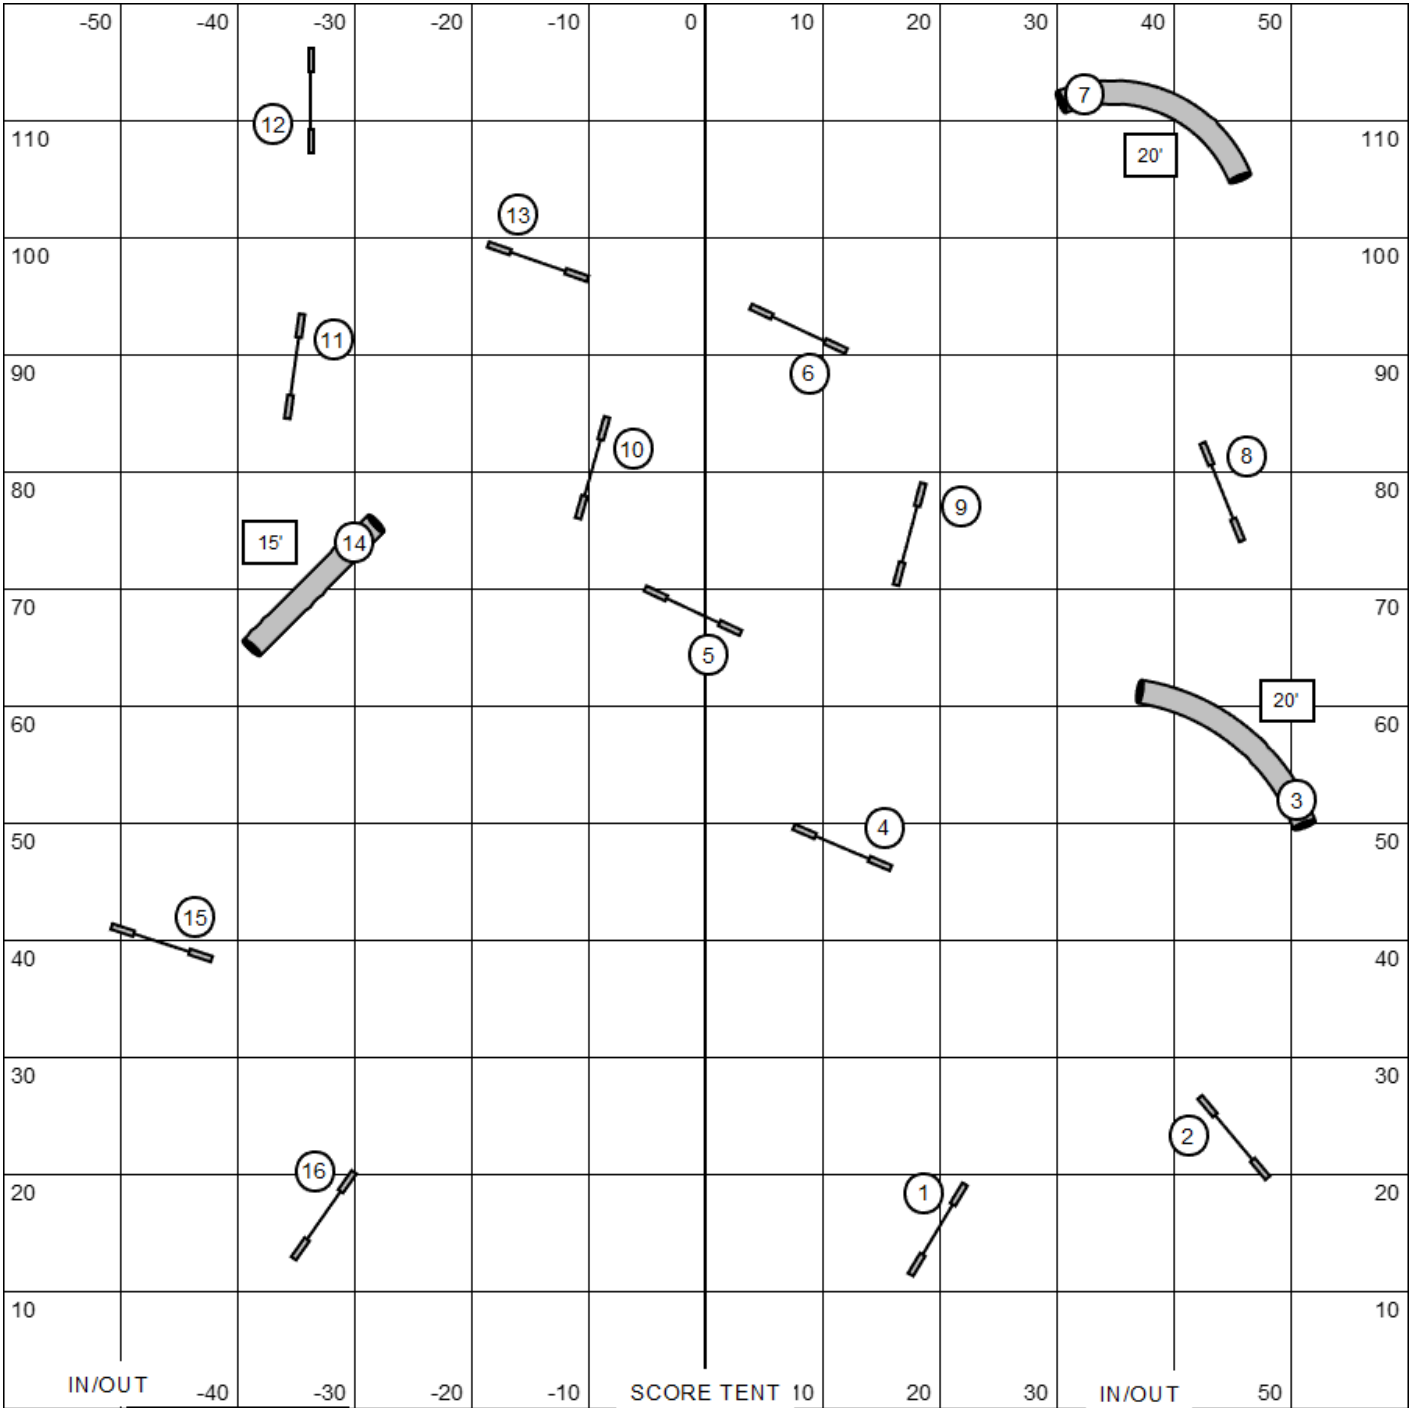

Data Driven Agility
 04/21/24
 Speedstakes
 Senior/Champion

Judged by Lauren Kras and designed by Ashley Deacon
 Course map is an approximation
 Outdoors on grass

Data Driven Agility
 04/21/24
 Speedstakes
 Beginner/Novice

Judged by Lauren Kras and designed by Ashley Deacon
 Course map is an approximation
 Outdoors on grass

Data Driven Agility
 04/21/24
 Speedstakes
 Beginner/Novice

Judged by Lauren Kras and designed by Ashley Deacon
 Course map is an approximation
 Outdoors on grass

Time
 Large: 45 secs
 Small dogs: 47 secs
 Select +2 secs

4 reds - you may only complete 3 reds (4th red is if you fault a red)
 Must take finish for score in direction indicated
 Opening: 2, 3, 4 and 6 any direction - combos 5 and 7 in any order
 Closing: as numbered
 Start and Finish live after start

IN/OUT -40 -30 -20 -10 SCORE TENT 10 20 30 IN/OUT 50

Data Driven Agility
 04/21/24
 Snooker
 Open (All Levels)

Judged by Lauren Kras and designed by Ashley Deacon
 Course map is an approximation
 Outdoors on grass