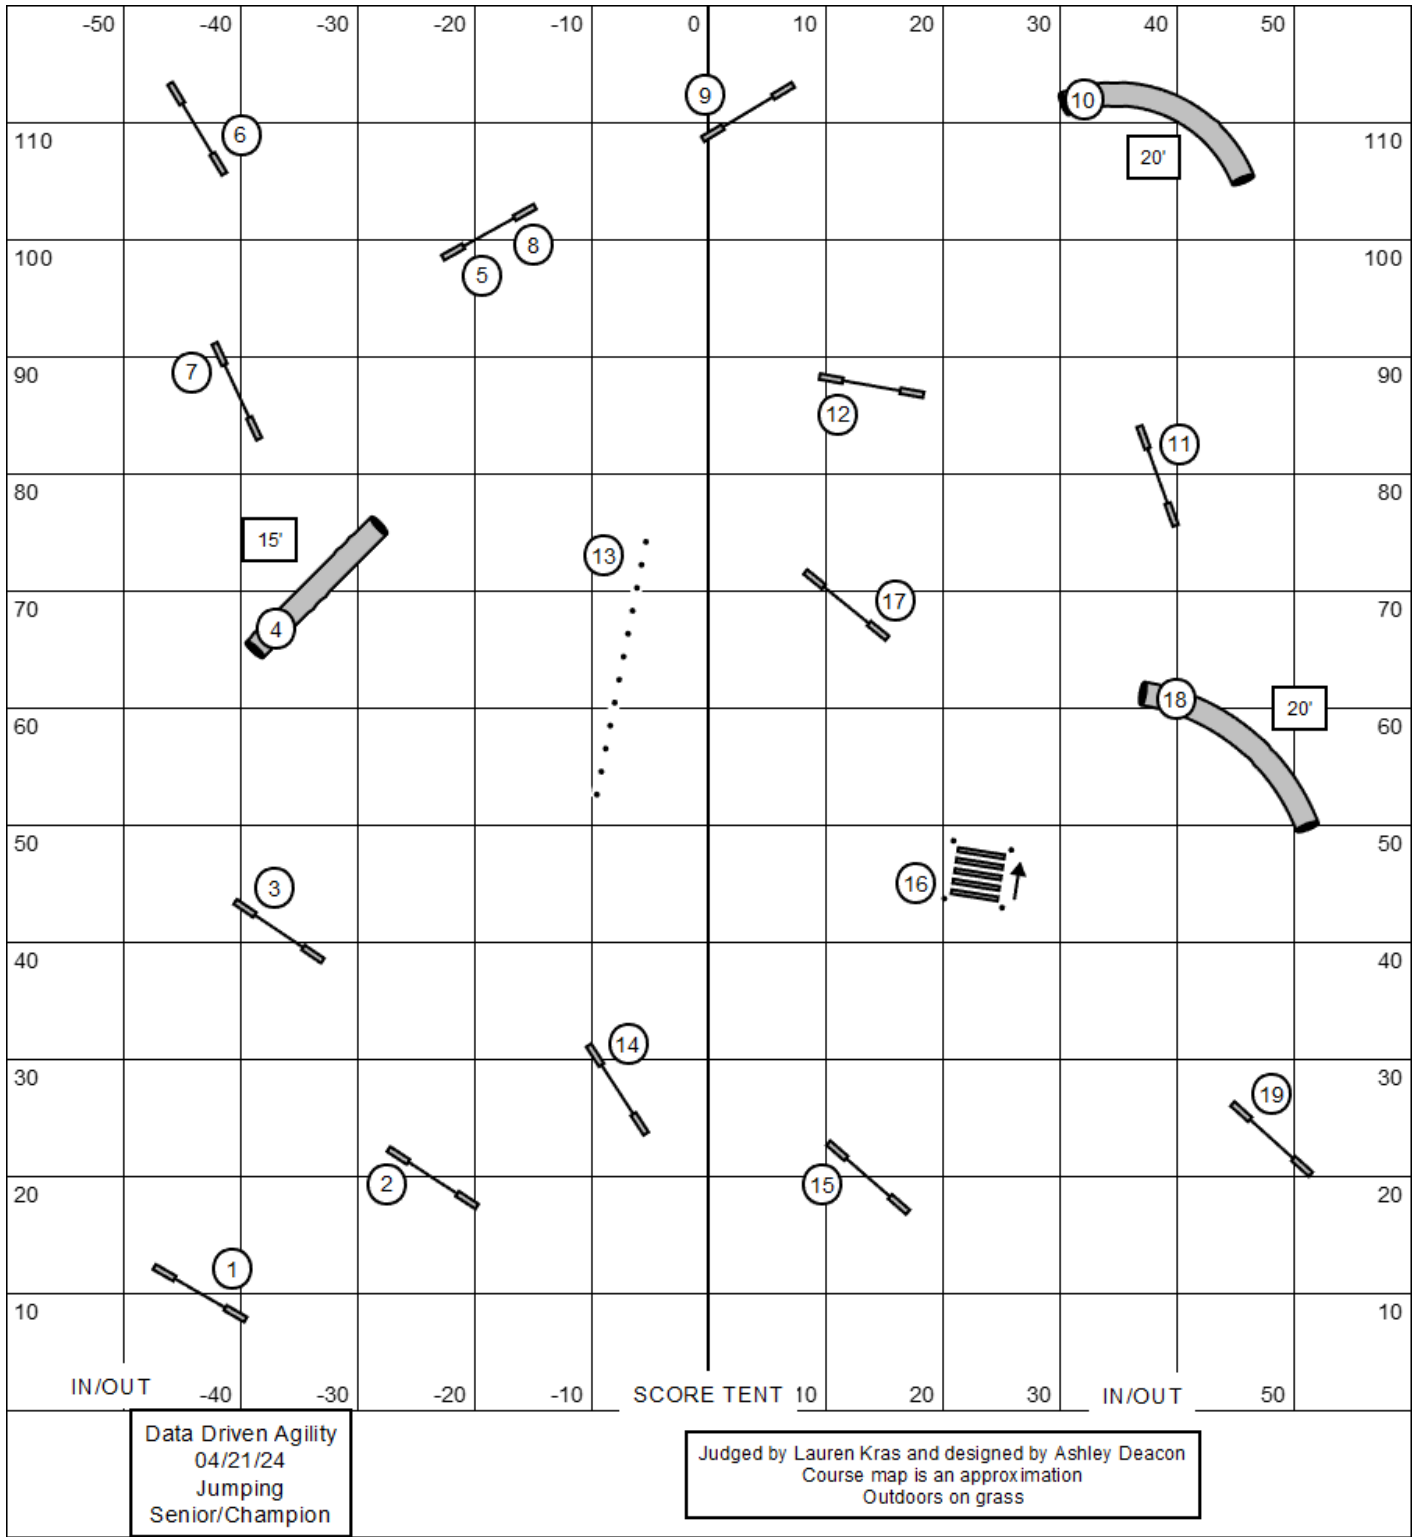

Data Driven Agility
 04/21/24
 Speedstakes
 Senior/Champion

Judged by Lauren Kras and designed by Ashley Deacon
 Course map is an approximation
 Outdoors on grass

Data Driven Agility
 04/21/24
 Speedstakes
 Beginner/Novice

Judged by Lauren Kras and designed by Ashley Deacon
 Course map is an approximation
 Outdoors on grass

Data Driven Agility
 04/21/24
 Speedstakes
 Beginner/Novice

Judged by Lauren Kras and designed by Ashley Deacon
 Course map is an approximation
 Outdoors on grass

Time
 Large: 45 secs
 Small dogs: 47 secs
 Select +2 secs

4 reds - you may only complete 3 reds (4th red is if you fault a red)
 Must take finish for score in direction indicated
 Opening: 2, 3, 4 and 6 any direction - combos 5 and 7 in any order
 Closing: as numbered
 Start and Finish live after start

IN/OUT -40 -30 -20 -10 SCORE TENT 10 20 30 IN/OUT 50

Data Driven Agility
 04/21/24
 Snooker
 Open (All Levels)

Judged by Lauren Kras and designed by Ashley Deacon
 Course map is an approximation
 Outdoors on grass