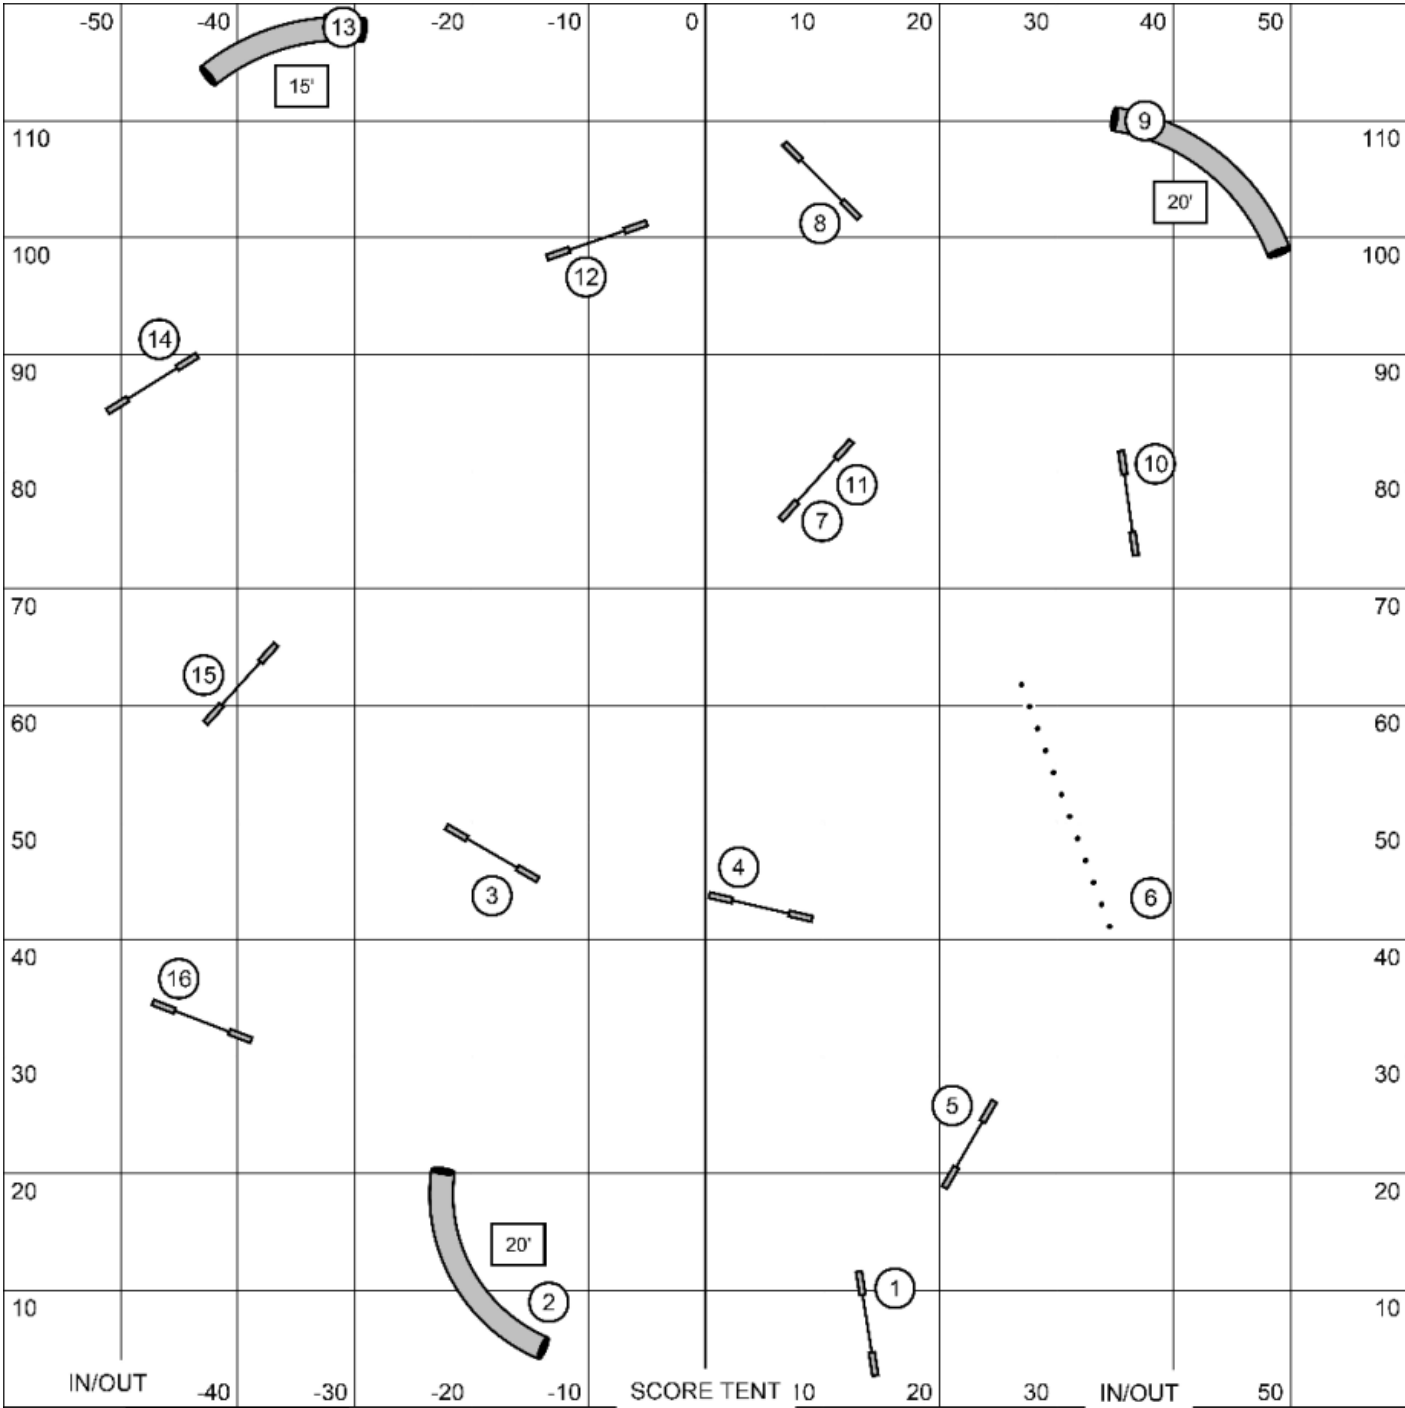

Data Driven Agility
 04/20/24
 Agility
 Beginner/Novice

Judged by Valori Duff and designed by Ashley Deacon
 Course map is an approximation
 Outdoors on grass

Data Driven Agility
 04/20/24
 Masters Series
 Agility

Judged by Valori Duff and designed by Ashley Deacon
 Course map is an approximation
 Outdoors on grass

Data Driven Agility
 04/20/24
 Jumping
 Beginner/Novice

Judged by Valori Duff and designed by Ashley Deacon
 Course map is an approximation
 Outdoors on grass

Data Driven Agility
 04/20/24
 Jumping
 Senior/Champion

Judged by Valori Duff and designed by Ashley Deacon
 Course map is an approximation
 Outdoors on grass