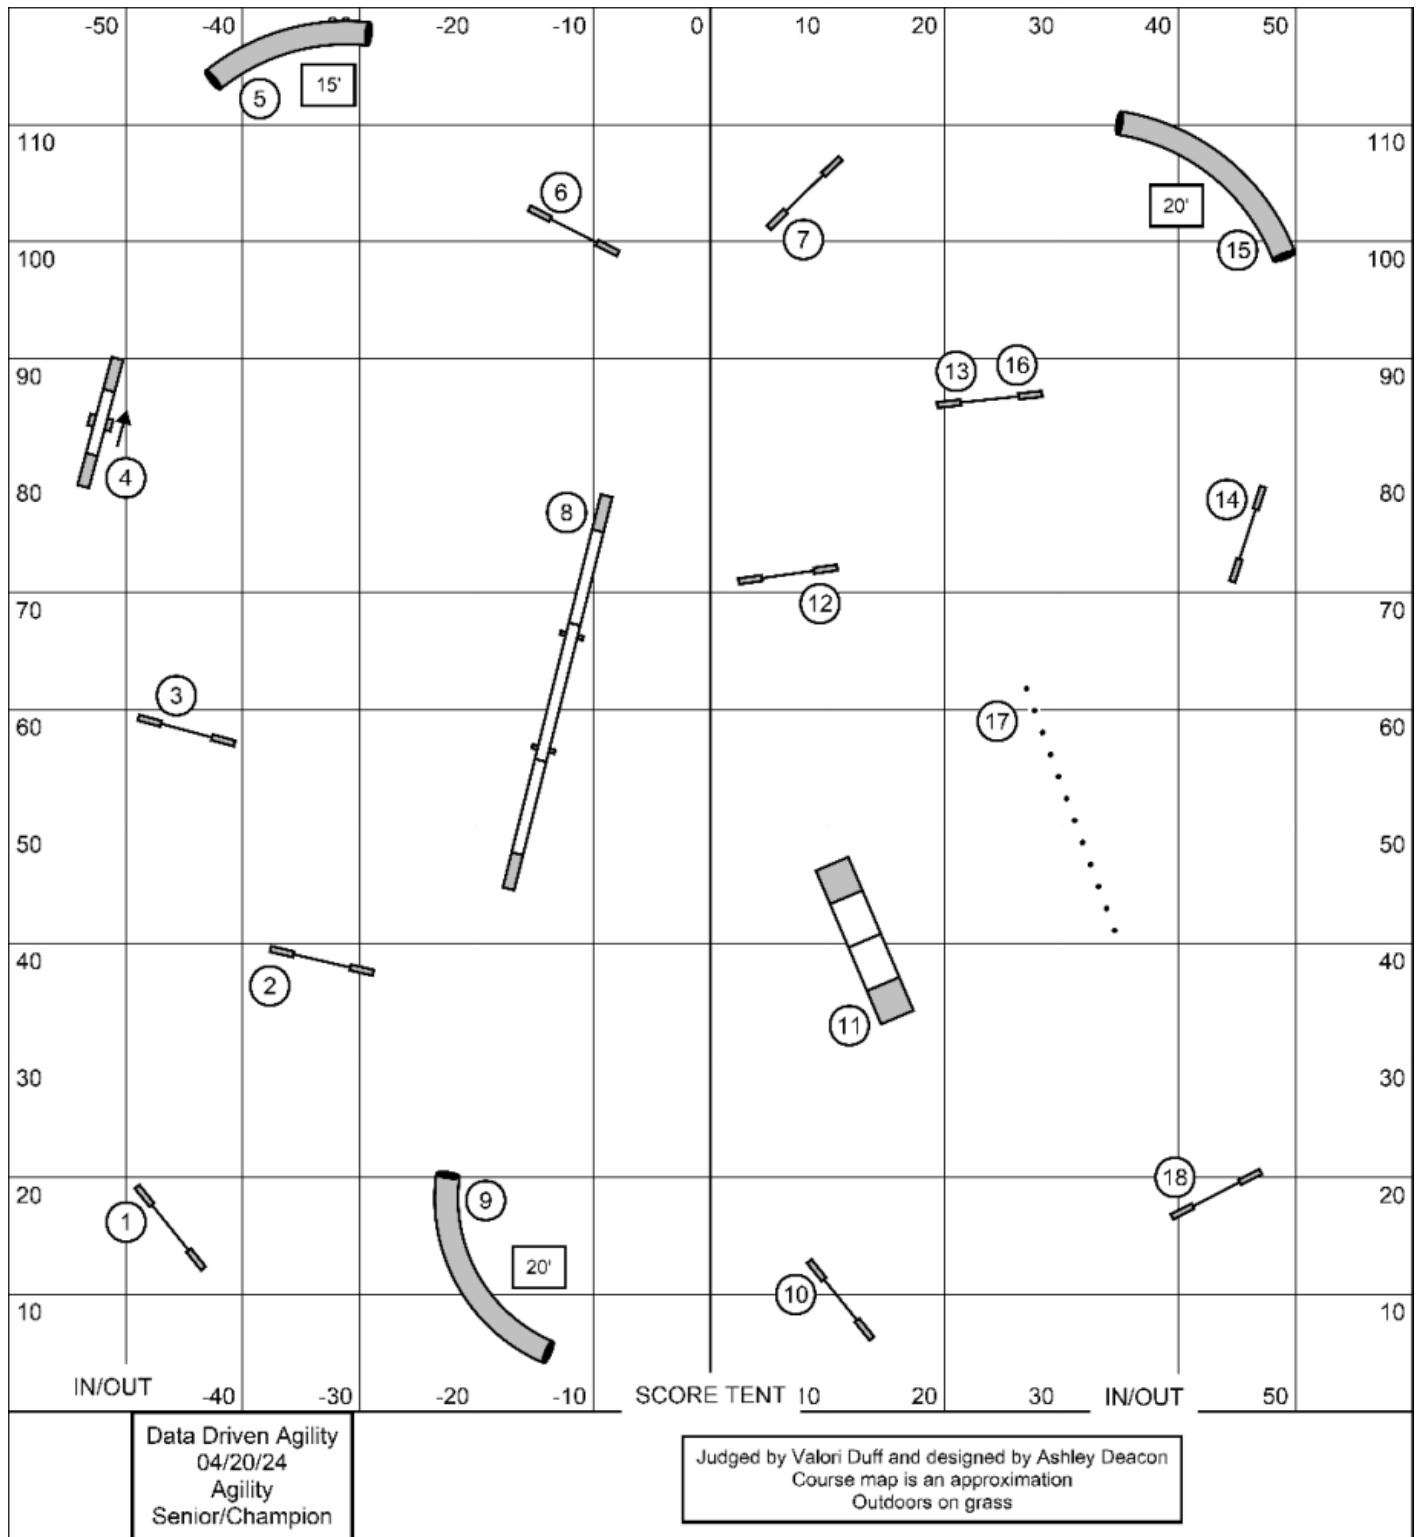

Data Driven Agility
 04/20/24
 Agility
 Beginner/Novice

Judged by Valori Duff and designed by Ashley Deacon
 Course map is an approximation
 Outdoors on grass

Data Driven Agility
 04/20/24
 Masters Series
 Agility

Judged by Valori Duff and designed by Ashley Deacon
 Course map is an approximation
 Outdoors on grass

Data Driven Agility
 04/20/24
 Jumping
 Beginner/Novice

Judged by Valori Duff and designed by Ashley Deacon
 Course map is an approximation
 Outdoors on grass

Data Driven Agility
 04/20/24
 Jumping
 Senior/Champion

Judged by Valori Duff and designed by Ashley Deacon
 Course map is an approximation
 Outdoors on grass