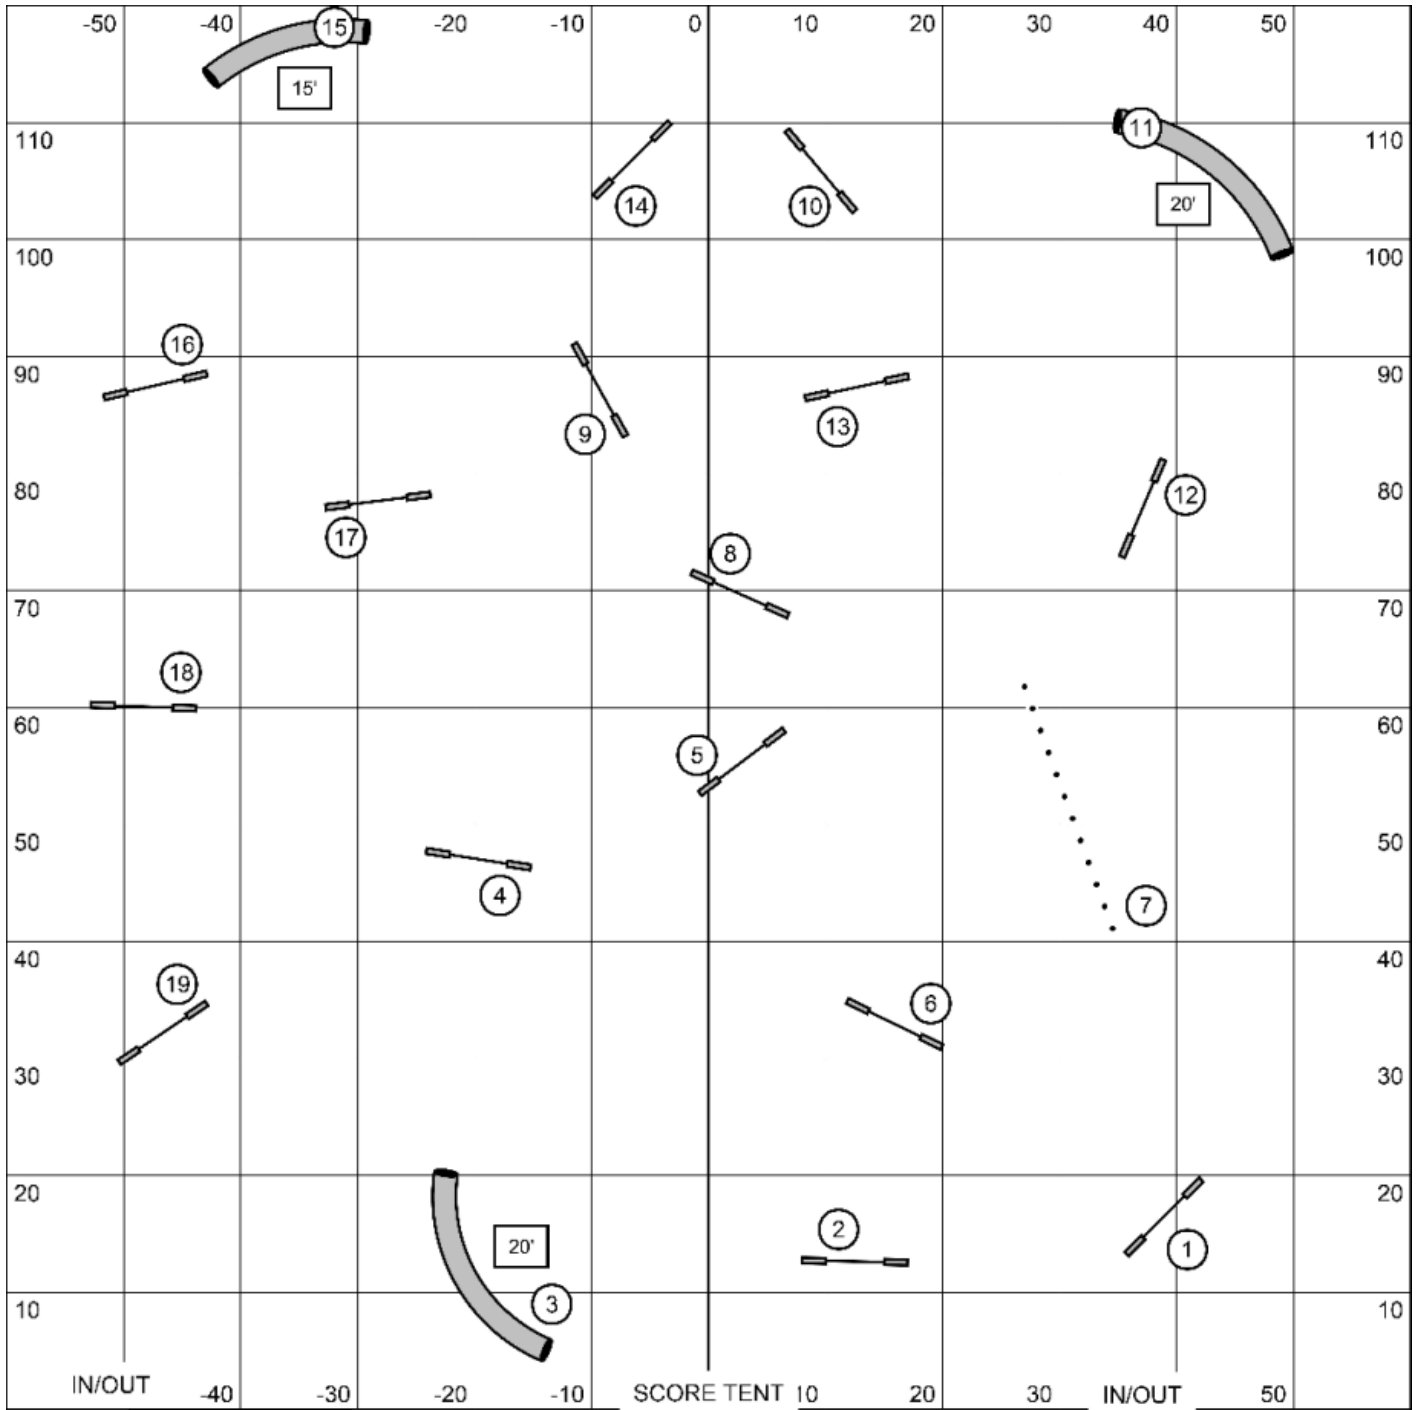

Data Driven Agility
 04/20/24
 Agility
 Beginner/Novice

Judged by Valori Duff and designed by Ashley Deacon
 Course map is an approximation
 Outdoors on grass

Data Driven Agility
 04/20/24
 Masters Series
 Agility

Judged by Valori Duff and designed by Ashley Deacon
 Course map is an approximation
 Outdoors on grass

Data Driven Agility
 04/20/24
 Jumping
 Beginner/Novice

Judged by Valori Duff and designed by Ashley Deacon
 Course map is an approximation
 Outdoors on grass

Data Driven Agility
 04/20/24
 Jumping
 Senior/Champion

Judged by Valori Duff and designed by Ashley Deacon
 Course map is an approximation
 Outdoors on grass