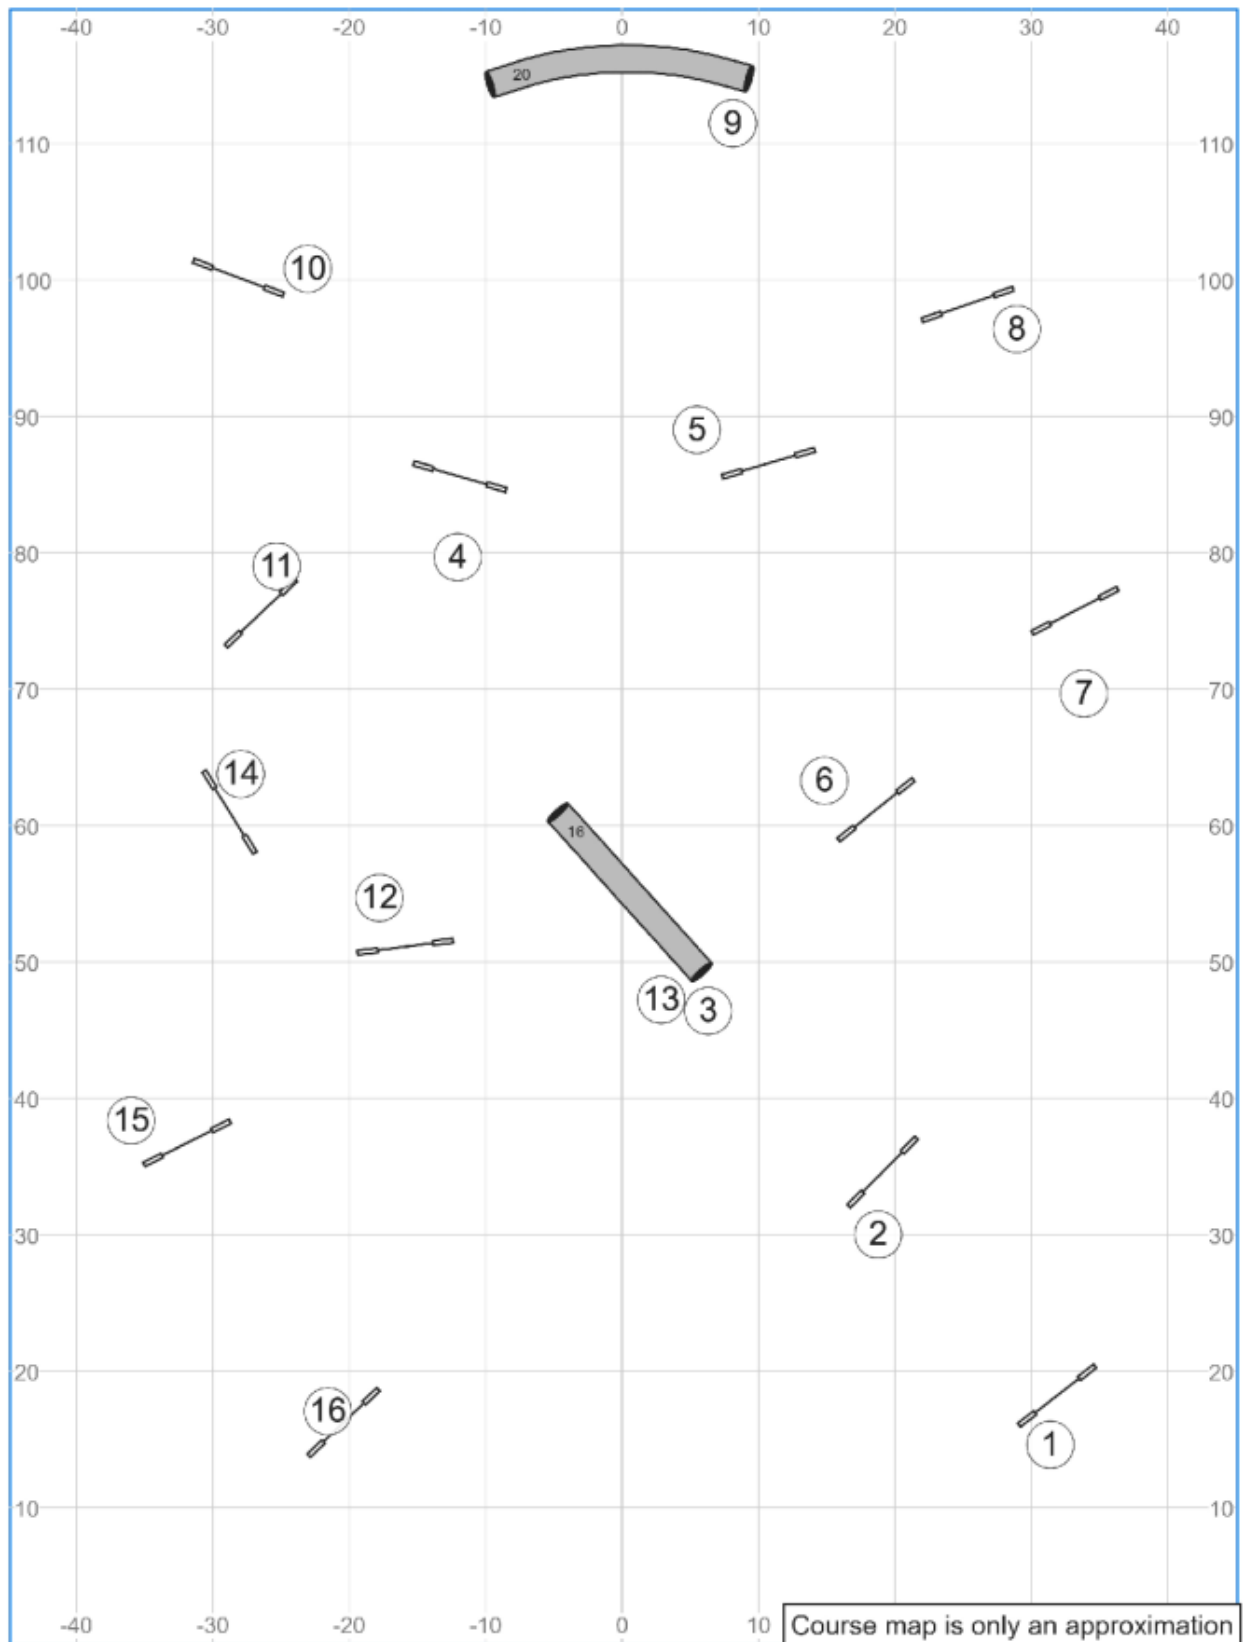

05 Riverside UKI Apr 12 2024 Senior/Champ Speedstakes #1 Lora Abbott

Mar 14, 2024 9:12 PM (08:13:11)

Path length (ft):478

Riverside UKI Apr 12 2024 Senior/Champ Lora Abbott

www.smarteragility.com

06 Riverside UKI Apr 12 2024 Beginner/Novice Speedstakes #1 Lora Abbott

Mar 14, 2024 8:14 PM (08:13:11)

Path length (ft): 422.5

Riverside UKI Apr 12 2024 Beginner/Novice Lora Abbott

www.smarteragility.com

07 Riverside UKI Apr 12 2024 Senior/Champ Speedstakes #2 Lora Abbott

Mar 14, 2024 9:15 PM (08:13:11)