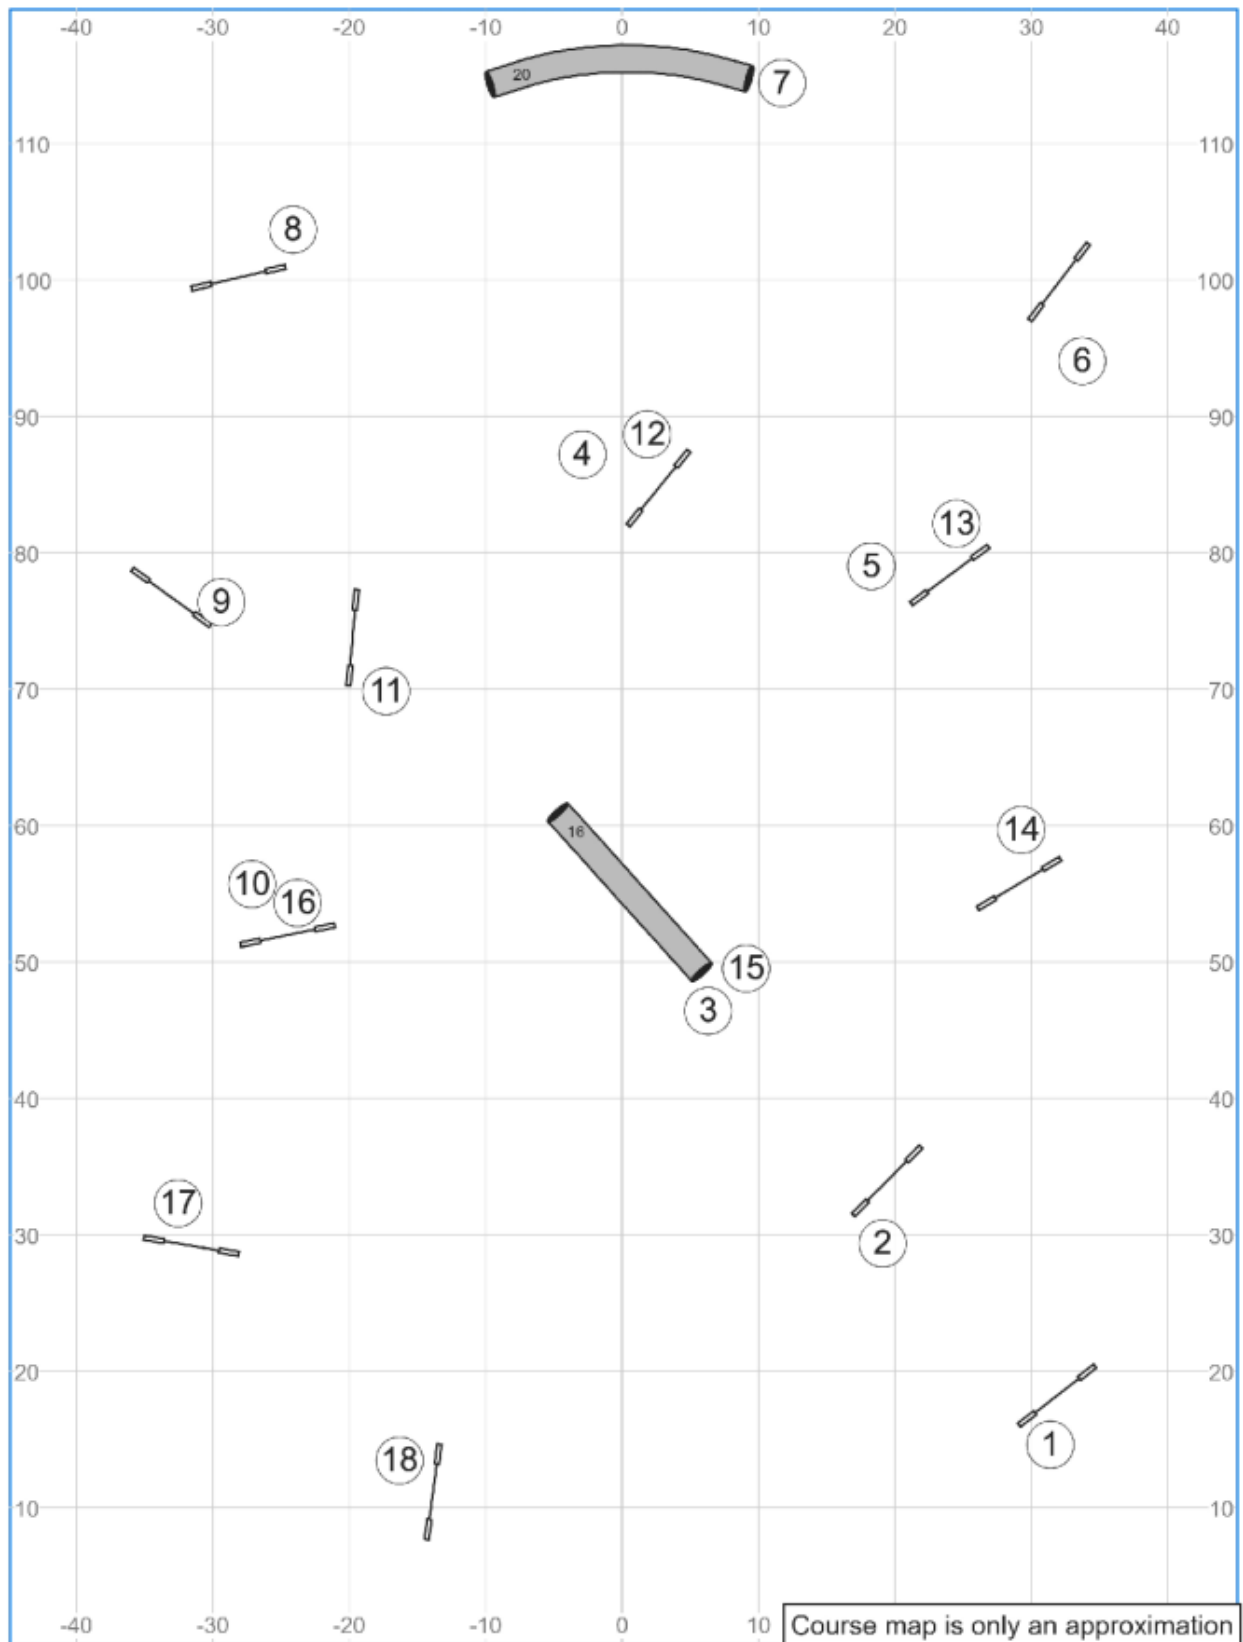

05 Riverside UKI Apr 12 2024 Senior/Champ Speedstakes #1 Lora Abbott

Mar 14, 2024 9:12 PM (08:13:11)

Path length (ft):478

Riverside UKI Apr 12 2024 Senior/Champ Lora Abbott

www.smarteragility.com