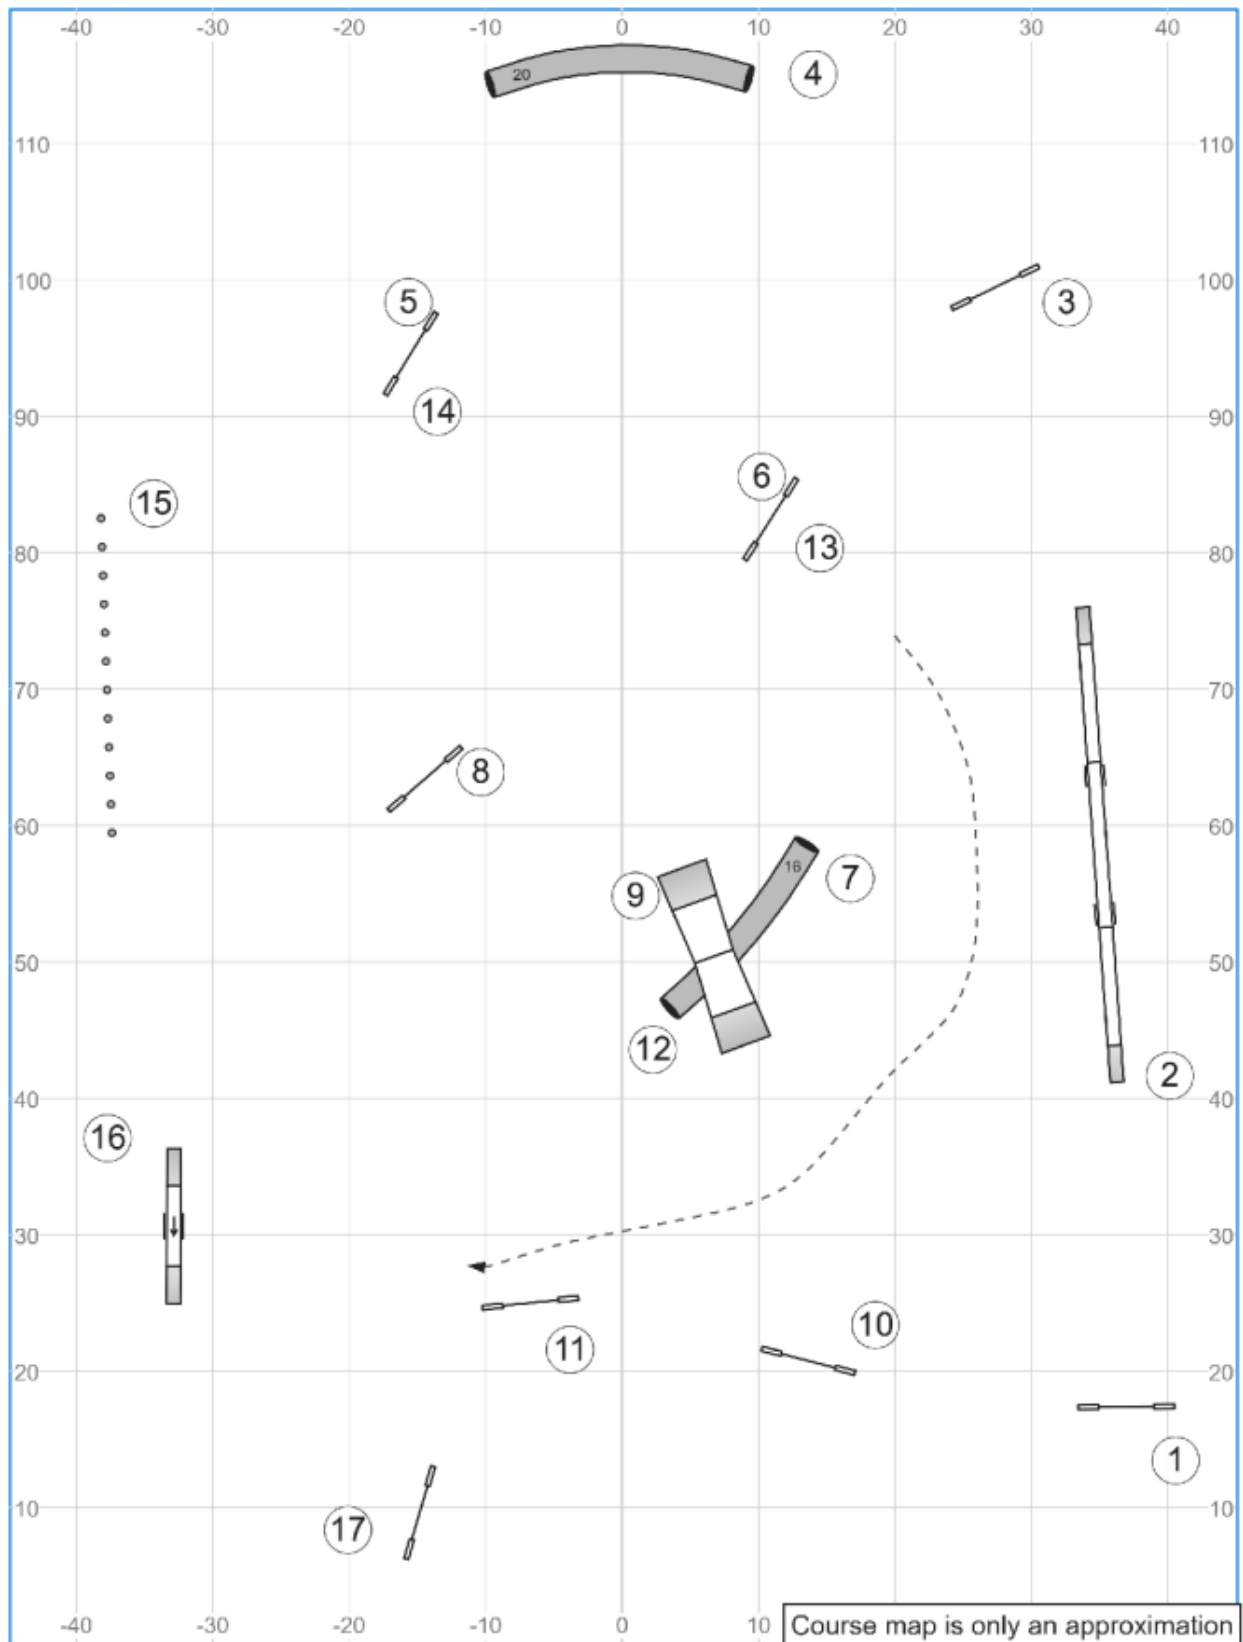

01 Riverside UKI Apr 12 2024 Open Gamblers Lora Abbott

Opening 30s, closing 12s large dogs, 14s small dogs
 Start jump worth 1 point, may be repeated. No contact to contact.
 May take gamble obstacles in any order during opening (aside from finish jump, which ends your run).
 HOWEVER may not take front side of #1 of the high point gamble after the teeter (back side ok).
 If take front side of #1:-BN must do low point gamble, high point gamble is negated.
 -If SC this will negate BOTH gambles.

Mar 23, 2024 10:55 AM (v8-13.1)

Path length (ft):79.4 | 83.7

Riverside UKI Apr 12 2024 Lora Abbott

www.smarteragility.com

02 Riverside UKI Apr 12 2024 Senior/Champ Agility Lora Abbott

Apr 10, 2024 8:45 PM (08:13:11)

Path length (ft):576.2

Riverside UKI Apr 12 2024 Senior/Champ Lora Abbott

www.smarteragility.com

03 Riverside UKI Apr 12 2024 Beginner/Novice Agility Lora Abbott

Path length (ft): 547.6

Riverside UKI Apr 12 2024 Beginner/Novice Lora Abbott

www.smarteragility.com

04 Riverside UKI Apr 12 2024 Masters Series Agility Lora Abbott

Mar 23, 2024 10:58 AM (v0.13.1)

Path length (ft):584.2

Riverside UKI Apr 12 2024 Masters&Series Lora Abbott

www.smarteragility.com