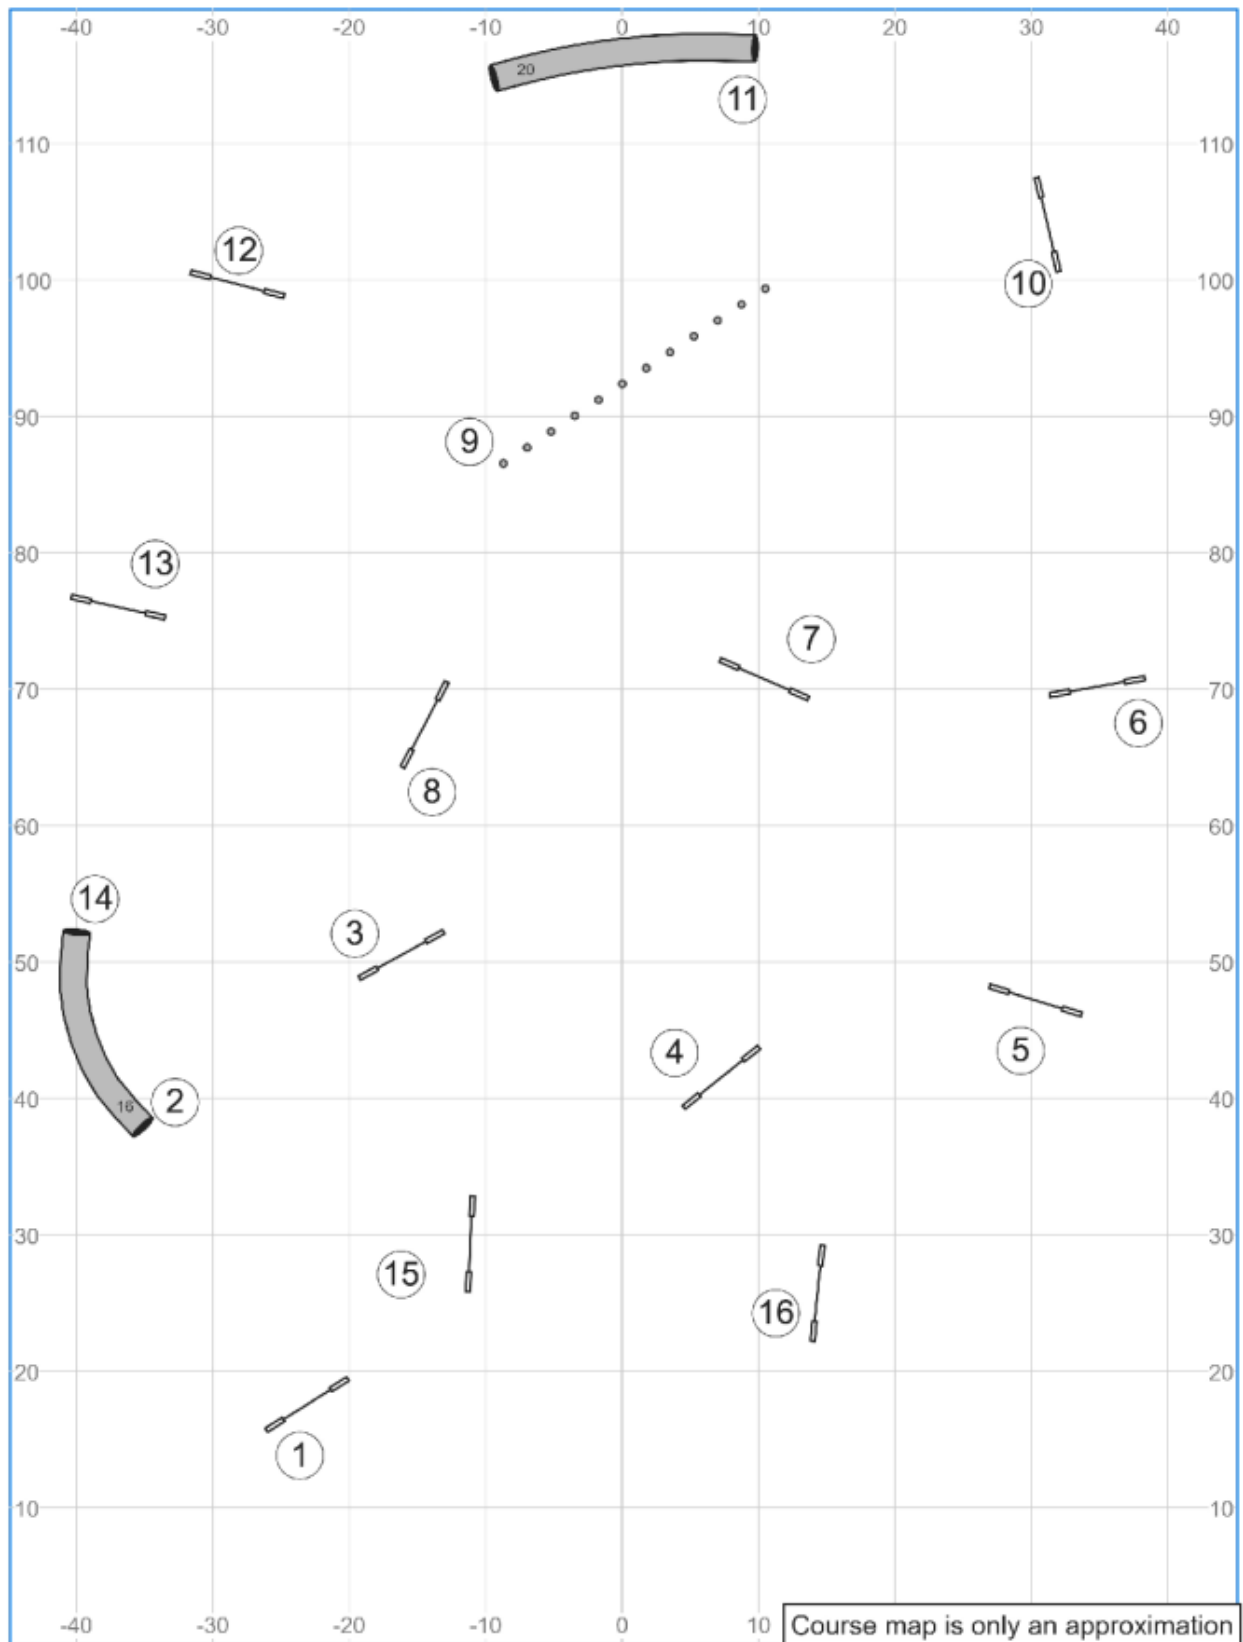

Riverside UKI Apr 12 2024 Beginner/Novice Lora Abbott

www.smarteragility.com

09 Riverside UKI Apr 12 2024 Masters Series Jumping Lora Abbott

Mar 14, 2024 9:10 PM (08:13:11)

Path length (ft):534.5

Riverside UKI Apr 12 2024 Masters&Series Lora Abbott

www.smarteragility.com

10 Riverside UKI Apr 12 2024 Senior/Champ Jumping Lora Abbott

Mar 23, 2024 11:01 AM (v0.13.1)

Path length (ft): 483.6

Riverside UKI Apr 12 2024 Senior/Champ Lora Abbott

www.smarteragility.com

11 Riverside UKI Apr 12 2024 Beginner/Novice Jumping Lora Abbott

Mar 23, 2024 11:20 AM (v0.13.1)

Path length (ft): 457.1

Riverside UKI Apr 12 2024 Beginner/Novice Lora Abbott

www.smarteragility.com