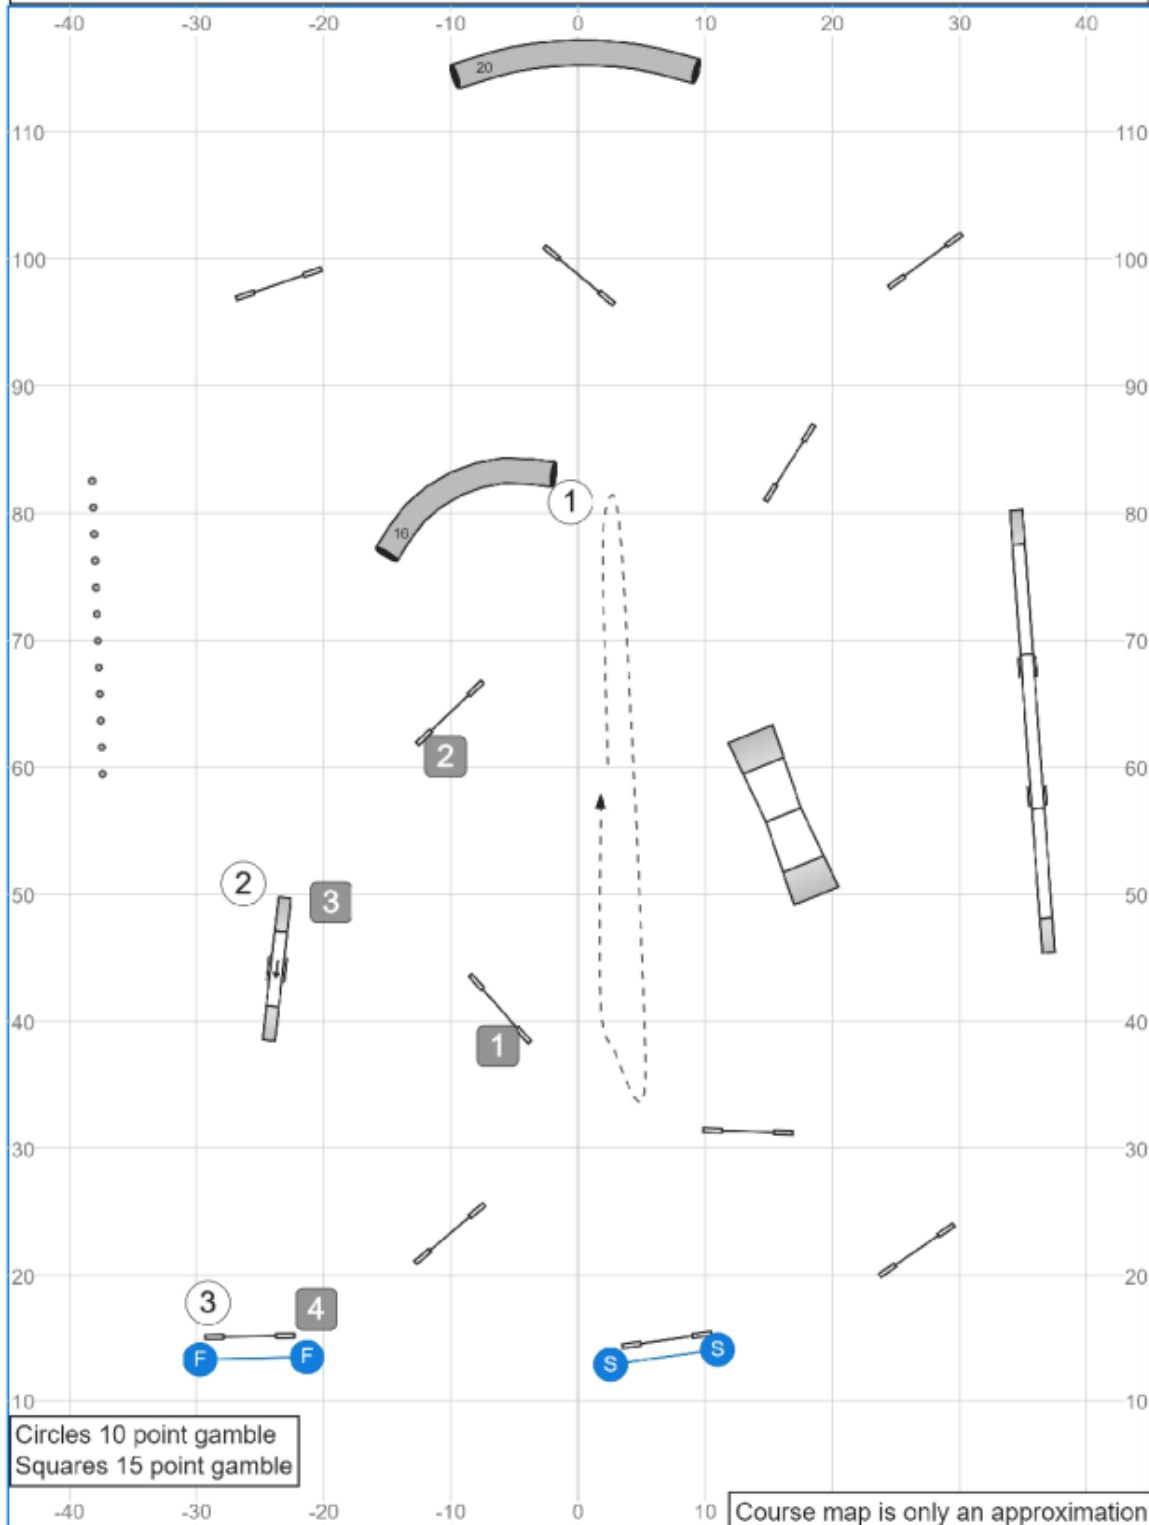

01 Riverside UKI Apr 12 2024 Open Gamblers Lora Abbott

Opening 30s, closing 12s large dogs, 14s small dogs
 Start jump worth 1 point, may be repeated. No contact to contact.
 May take gamble obstacles in any order during opening (aside from finish jump, which ends your run).
 HOWEVER may not take front side of #1 of the high point gamble after the teeter (back side ok).
 If take front side of #1:-BN must do low point gamble, high point gamble is negated.
 -If SC this will negate BOTH gambles.

Mar 23, 2024 10:55 AM (v8-13.1)

Path length (ft):79.4 | 83.7

Riverside UKI Apr 12 2024 Lora Abbott

www.smarteragility.com

02 Riverside UKI Apr 12 2024 Senior/Champ Agility Lora Abbott

Apr 10, 2024 8:45 PM (08:13:11)

Path length (ft):576.2

Riverside UKI Apr 12 2024 Senior/Champ Lora Abbott

www.smarteragility.com

03 Riverside UKI Apr 12 2024 Beginner/Novice Agility Lora Abbott

Path length (ft): 547.6

Riverside UKI Apr 12 2024 Beginner/Novice Lora Abbott