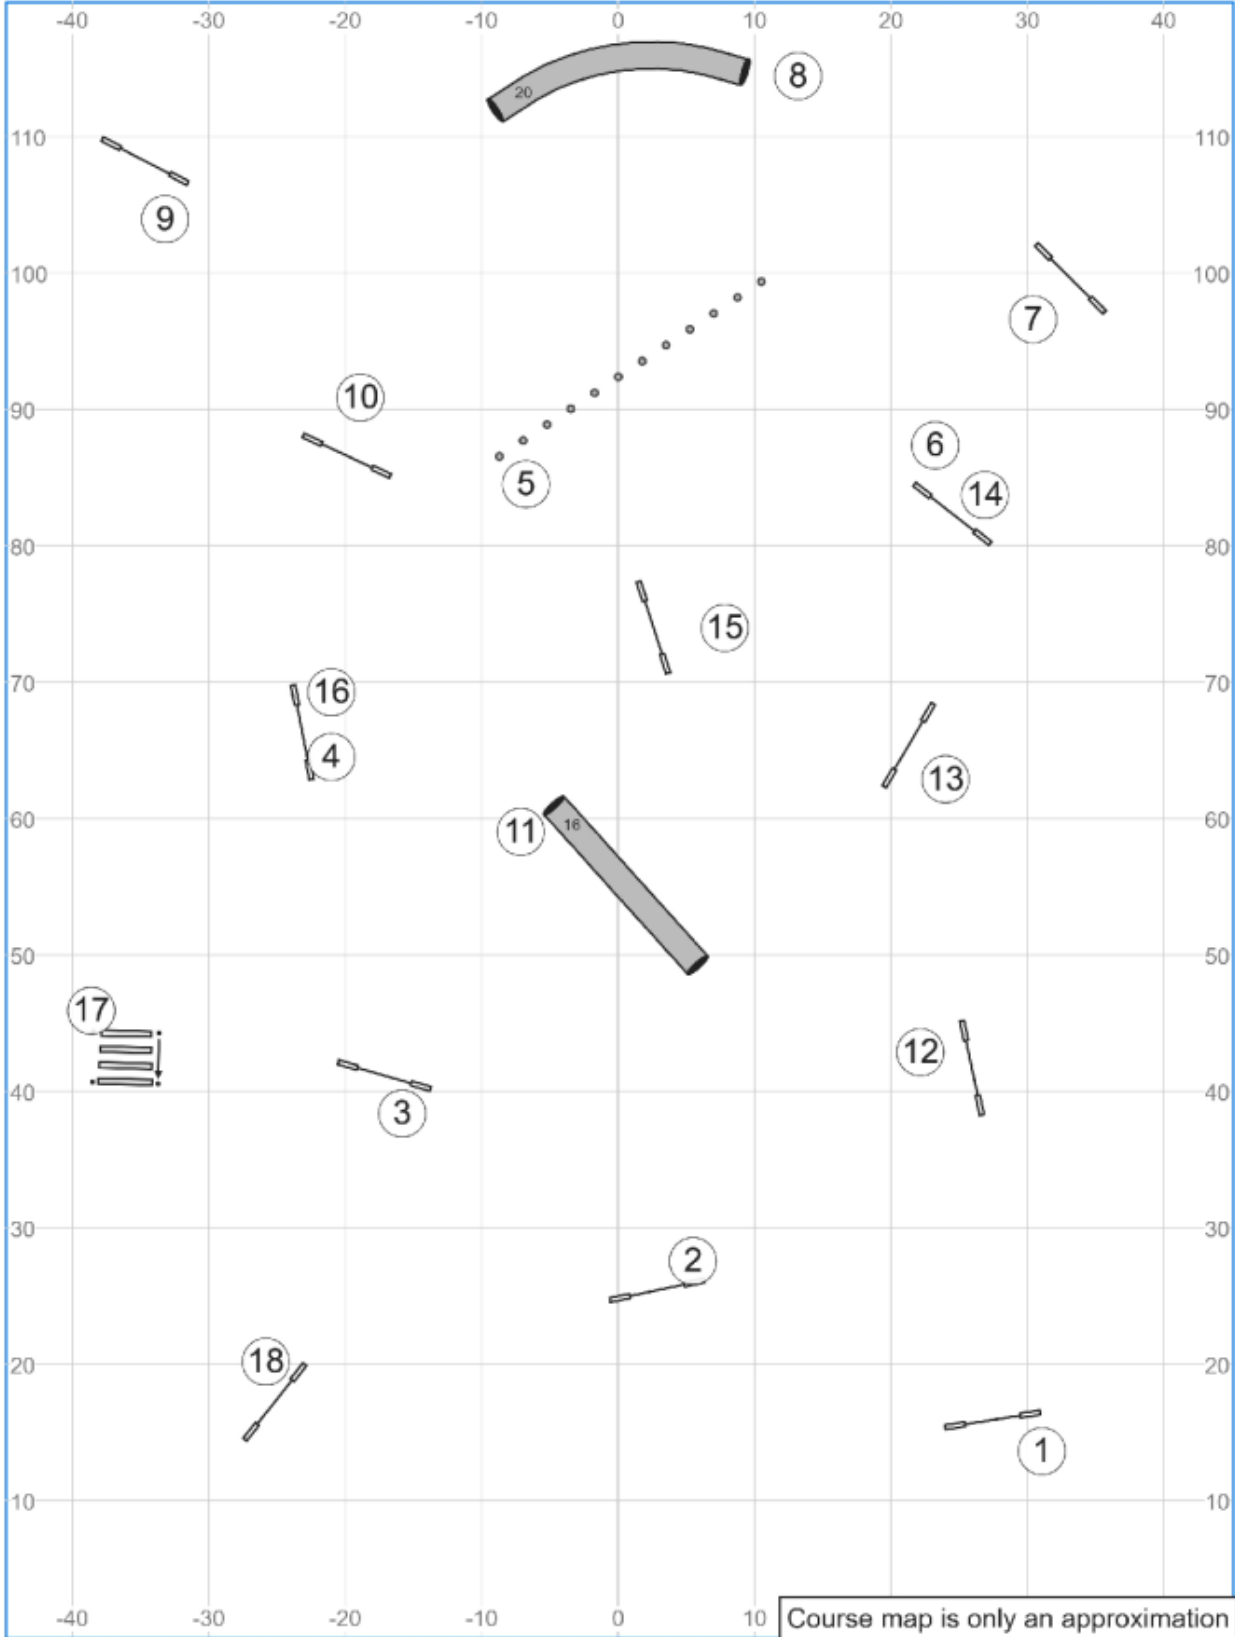

Mar 14, 2024 8:14 PM (08:13:11)

Path length (ft): 422.5

Riverside UKI Apr 12 2024 Beginner/Novice Lora Abbott

www.smarteragility.com

07 Riverside UKI Apr 12 2024 Senior/Champ Speedstakes #2 Lora Abbott

Mar 14, 2024 9:15 PM (08:13:11)

Path length (ft):469.5

Riverside UKI Apr 12 2024 Senior/Champ Lora Abbott

www.smarteragility.com

08 Riverside UKI Apr 12 2024 Beginner/Novice Speedstakes #2 Lora Abbott

Mar 14, 2024 9:16 PM (08:13:1)

Path length (ft):471.1

Riverside UKI Apr 12 2024 Beginner/Novice Lora Abbott

www.smarteragility.com

09 Riverside UKI Apr 12 2024 Masters Series Jumping Lora Abbott

Mar 14, 2024 9:10 PM (08:13:11)

Path length (ft):534.5

Riverside UKI Apr 12 2024 Masters&Series Lora Abbott