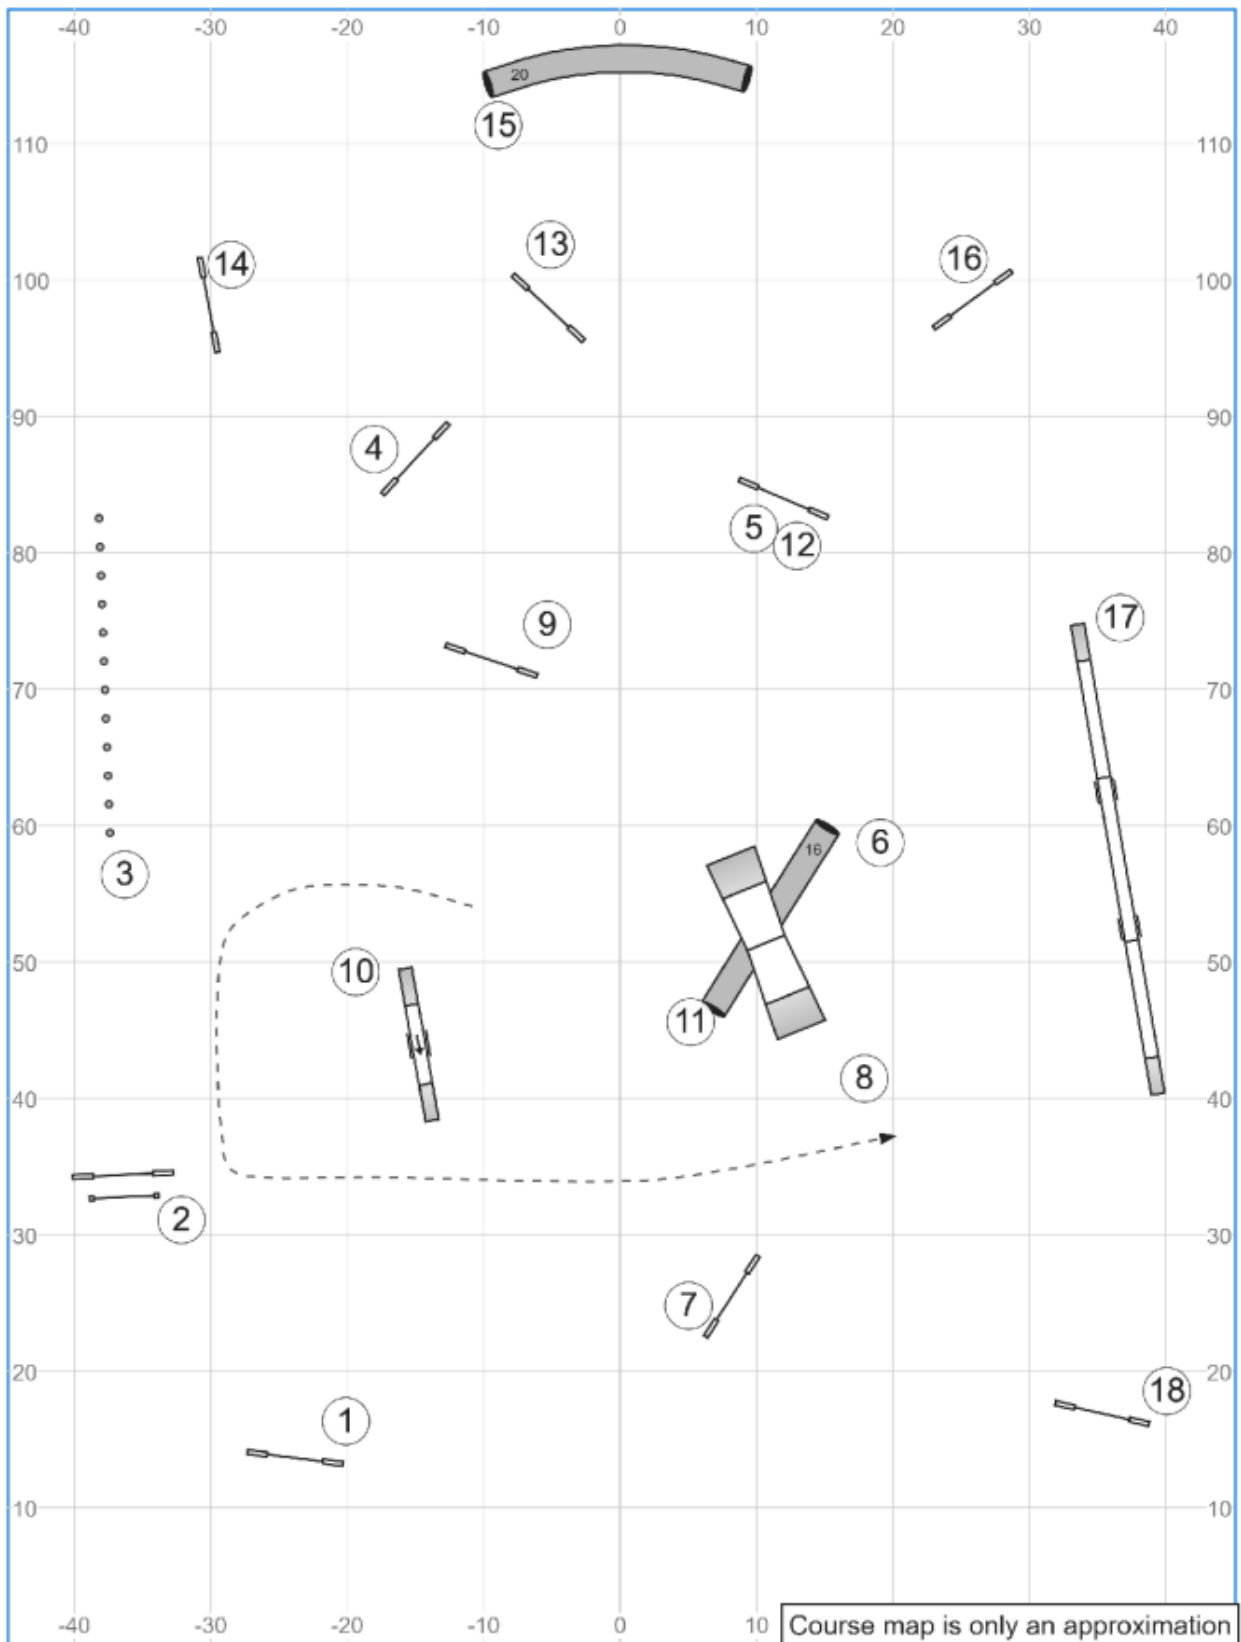

01 Riverside UKI Apr 12 2024 Open Gamblers Lora Abbott

Opening 30s, closing 12s large dogs, 14s small dogs
 Start jump worth 1 point, may be repeated. No contact to contact.
 May take gamble obstacles in any order during opening (aside from finish jump, which ends your run).
 HOWEVER may not take front side of #1 of the high point gamble after the teeter (back side ok).
 If take front side of #1:-BN must do low point gamble, high point gamble is negated.
 -If SC this will negate BOTH gambles.

Mar 23, 2024 10:55 AM (v8-13.1)

Path length (ft):79.4 | 83.7

Riverside UKI Apr 12 2024 Lora Abbott

www.smarteragility.com

02 Riverside UKI Apr 12 2024 Senior/Champ Agility Lora Abbott

Apr 10, 2024 8:45 PM (08:13:11)

Path length (ft):576.2

Riverside UKI Apr 12 2024 Senior/Champ Lora Abbott

www.smarteragility.com

03 Riverside UKI Apr 12 2024 Beginner/Novice Agility Lora Abbott

Path length (ft): 547.6

Riverside UKI Apr 12 2024 Beginner/Novice Lora Abbott