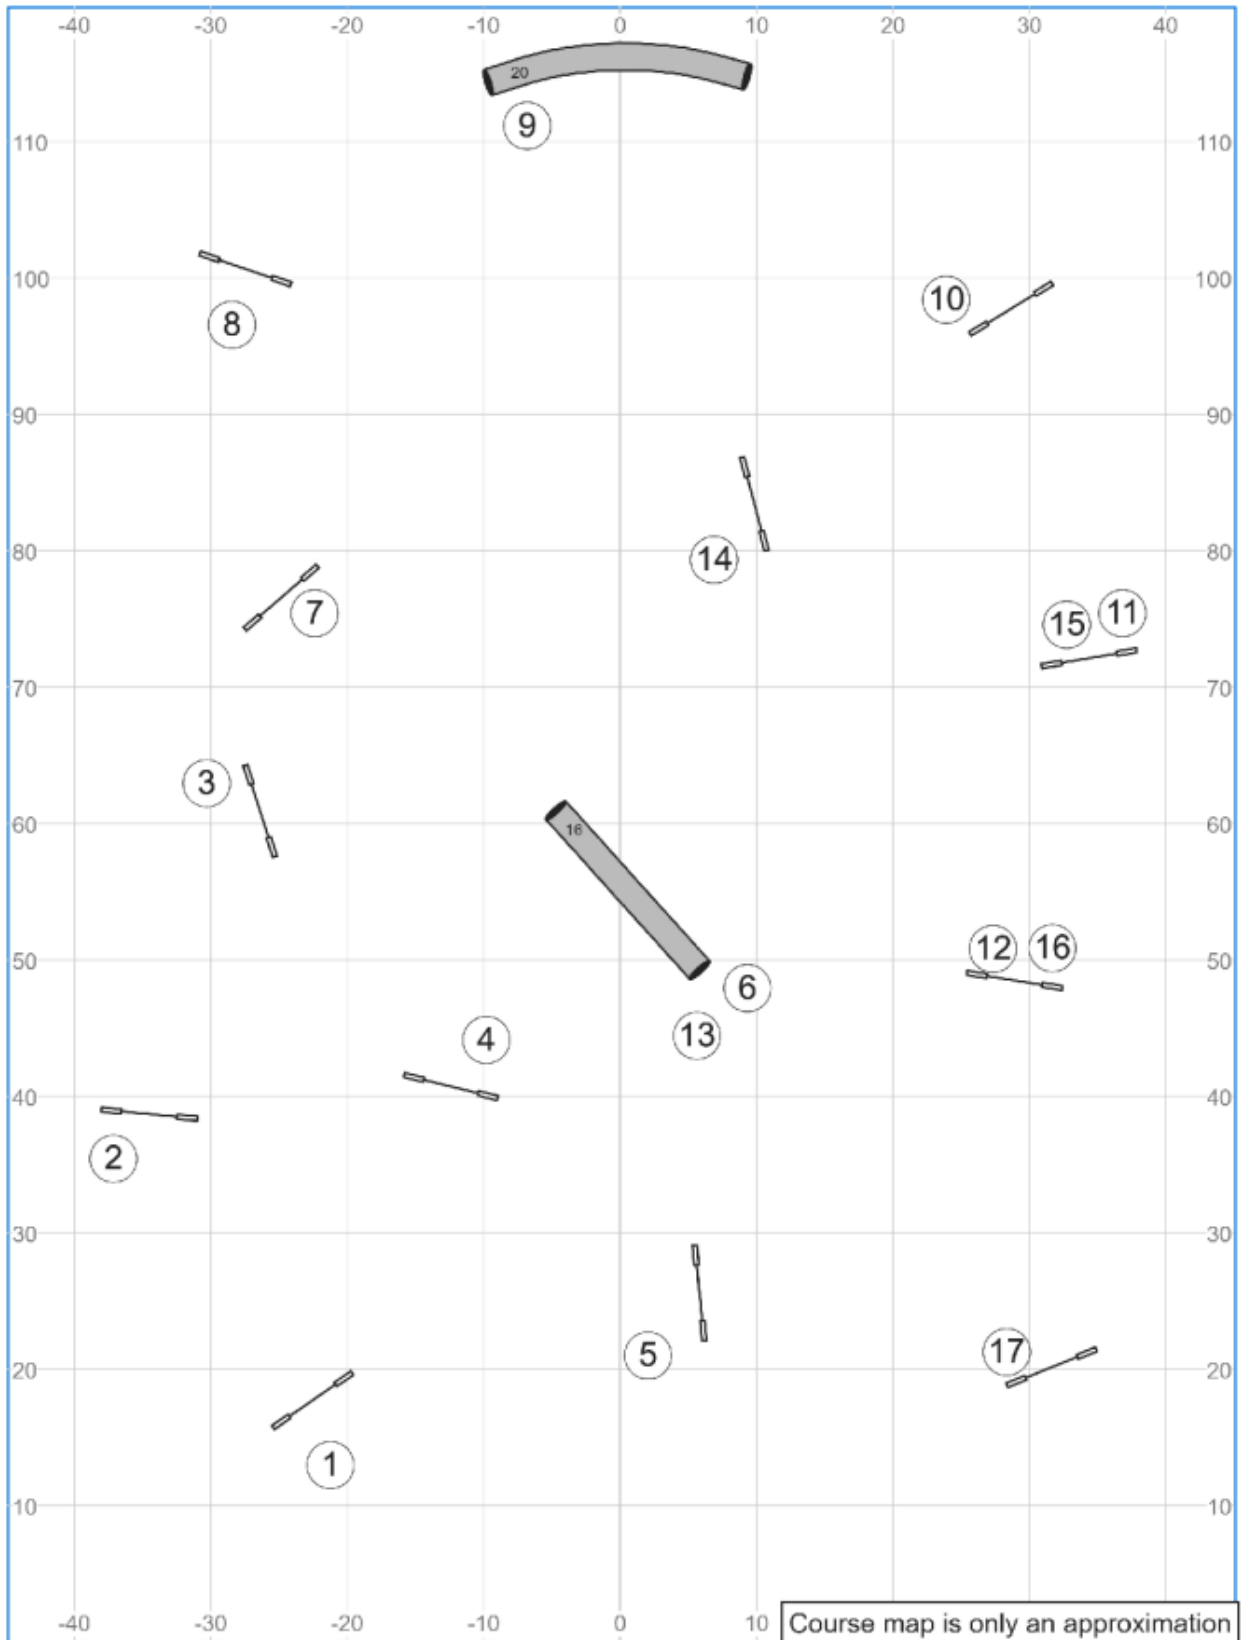

Mar 14, 2024 8:14 PM (08:13:11)

Path length (ft): 422.5

Riverside UKI Apr 12 2024 Beginner/Novice Lora Abbott

www.smarteragility.com

07 Riverside UKI Apr 12 2024 Senior/Champ Speedstakes #2 Lora Abbott

Mar 14, 2024 9:15 PM (08:13:11)

Path length (ft):469.5

Riverside UKI Apr 12 2024 Senior/Champ Lora Abbott

www.smarteragility.com

08 Riverside UKI Apr 12 2024 Beginner/Novice Speedstakes #2 Lora Abbott

Mar 14, 2024 9:16 PM (08:13:1)

Path length (ft):471.1