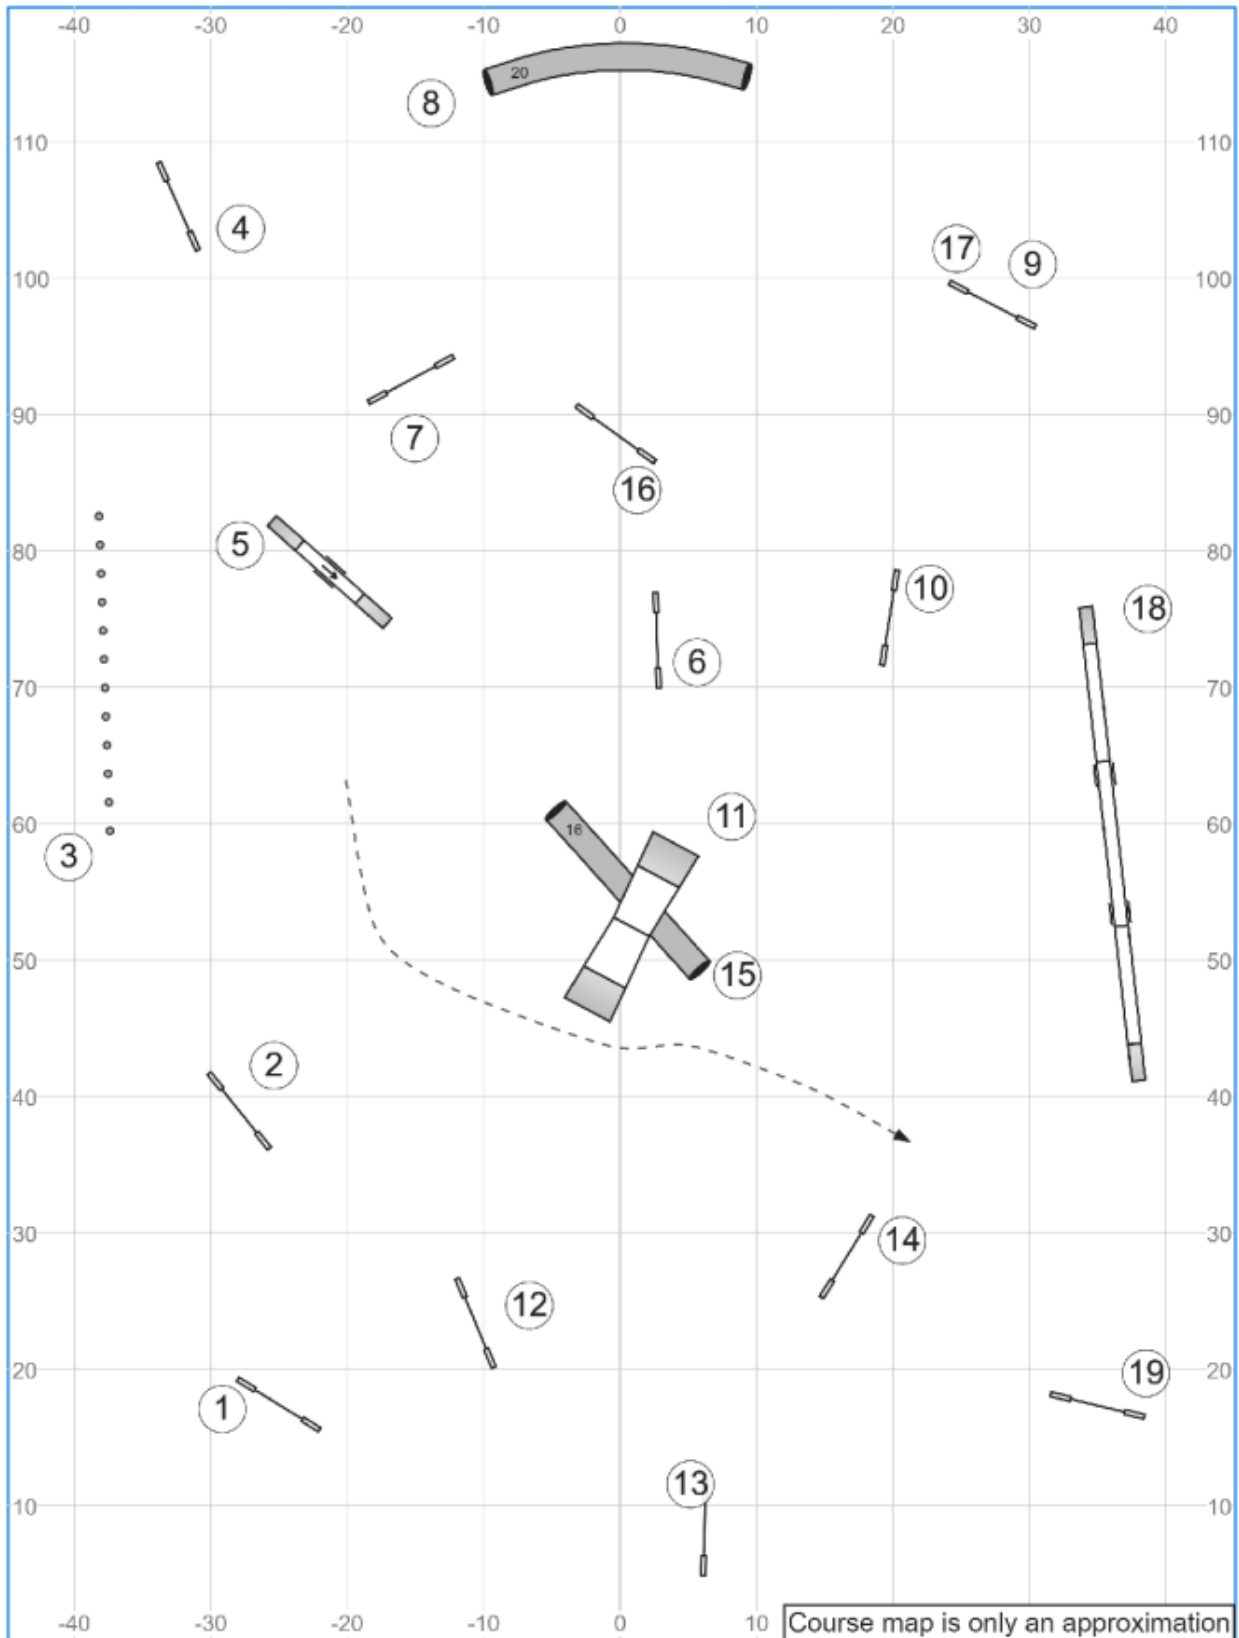

Mar 23, 2024 10:55 AM (v8-13.1)

Path length (ft):79.4 | 83.7

Riverside UKI Apr 12 2024 Lora Abbott

www.smarteragility.com

02 Riverside UKI Apr 12 2024 Senior/Champ Agility Lora Abbott

Apr 10, 2024 8:45 PM (08:13:11)

Path length (ft):576.2

Riverside UKI Apr 12 2024 Senior/Champ Lora Abbott

www.smarteragility.com

03 Riverside UKI Apr 12 2024 Beginner/Novice Agility Lora Abbott

Path length (ft): 547.6

Riverside UKI Apr 12 2024 Beginner/Novice Lora Abbott

www.smarteragility.com

04 Riverside UKI Apr 12 2024 Masters Series Agility Lora Abbott

Mar 23, 2024 10:58 AM (v0.13.1)

Path length (ft):584.2

Riverside UKI Apr 12 2024 Masters&Series Lora Abbott

www.smarteragility.com