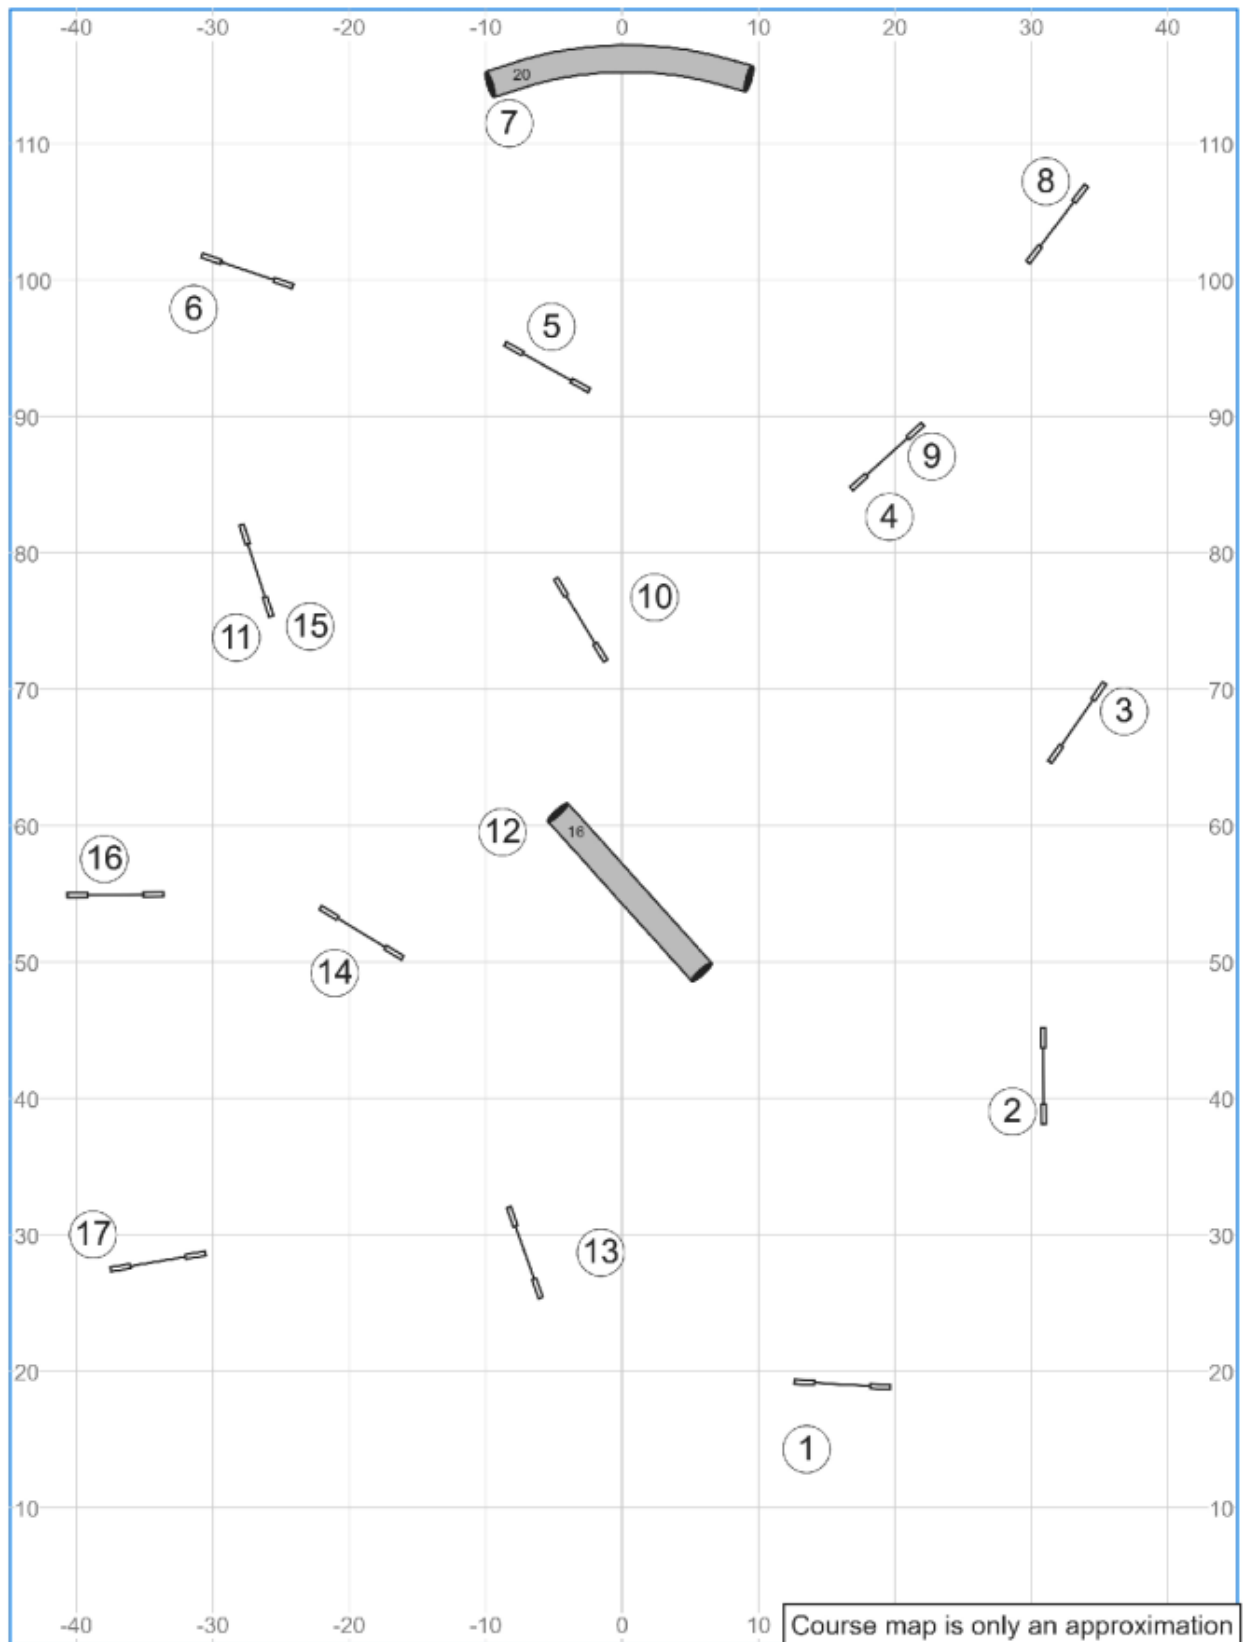

05 Riverside UKI Apr 12 2024 Senior/Champ Speedstakes #1 Lora Abbott

Mar 14, 2024 9:12 PM (08:13:11)

Path length (ft):478

Riverside UKI Apr 12 2024 Senior/Champ Lora Abbott

www.smarteragility.com

06 Riverside UKI Apr 12 2024 Beginner/Novice Speedstakes #1 Lora Abbott

Mar 14, 2024 8:14 PM (08:13:11)

Path length (ft): 422.5

Riverside UKI Apr 12 2024 Beginner/Novice Lora Abbott

www.smarteragility.com

07 Riverside UKI Apr 12 2024 Senior/Champ Speedstakes #2 Lora Abbott

Mar 14, 2024 9:15 PM (08:13:11)