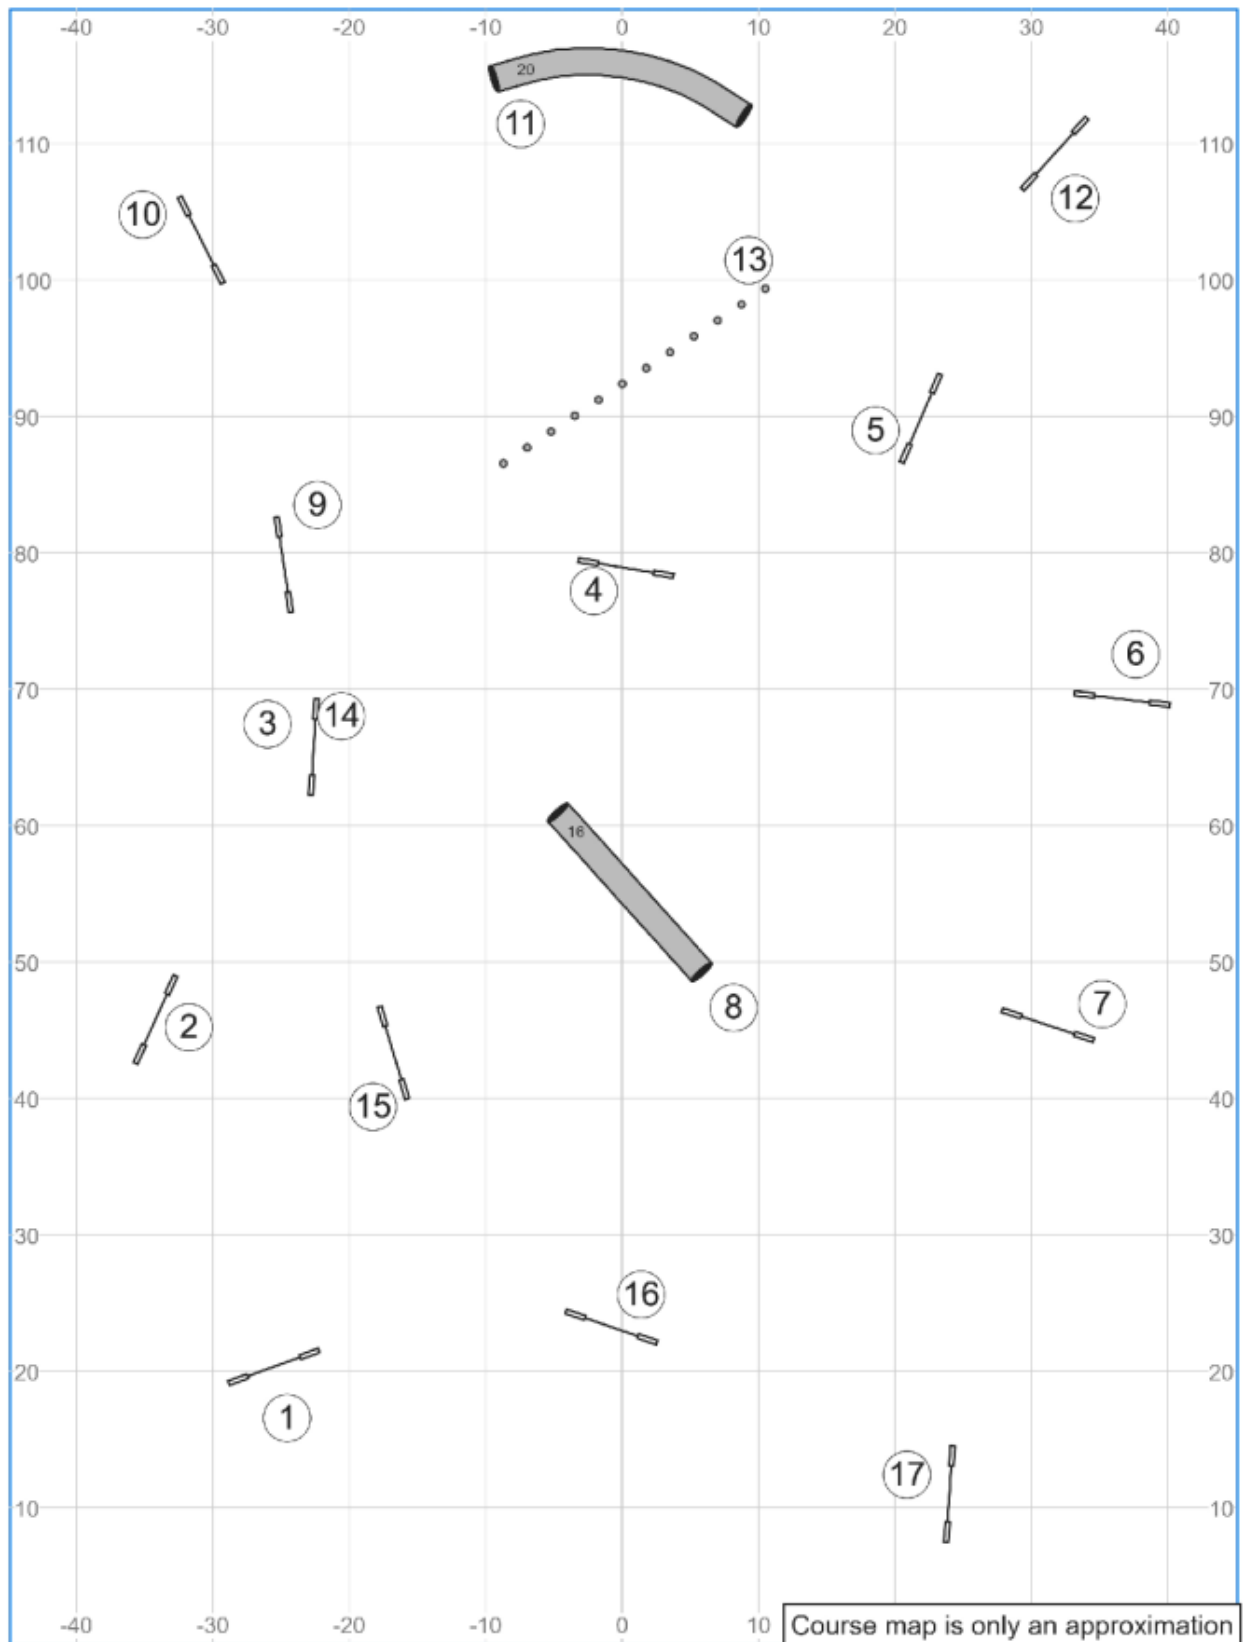

10 Riverside UKI Apr 12 2024 Senior/Champ Jumping Lora Abbott

Mar 23, 2024 11:01 AM (v0.13.1)

Path length (ft): 483.6

Riverside UKI Apr 12 2024 Senior/Champ Lora Abbott

www.smarteragility.com