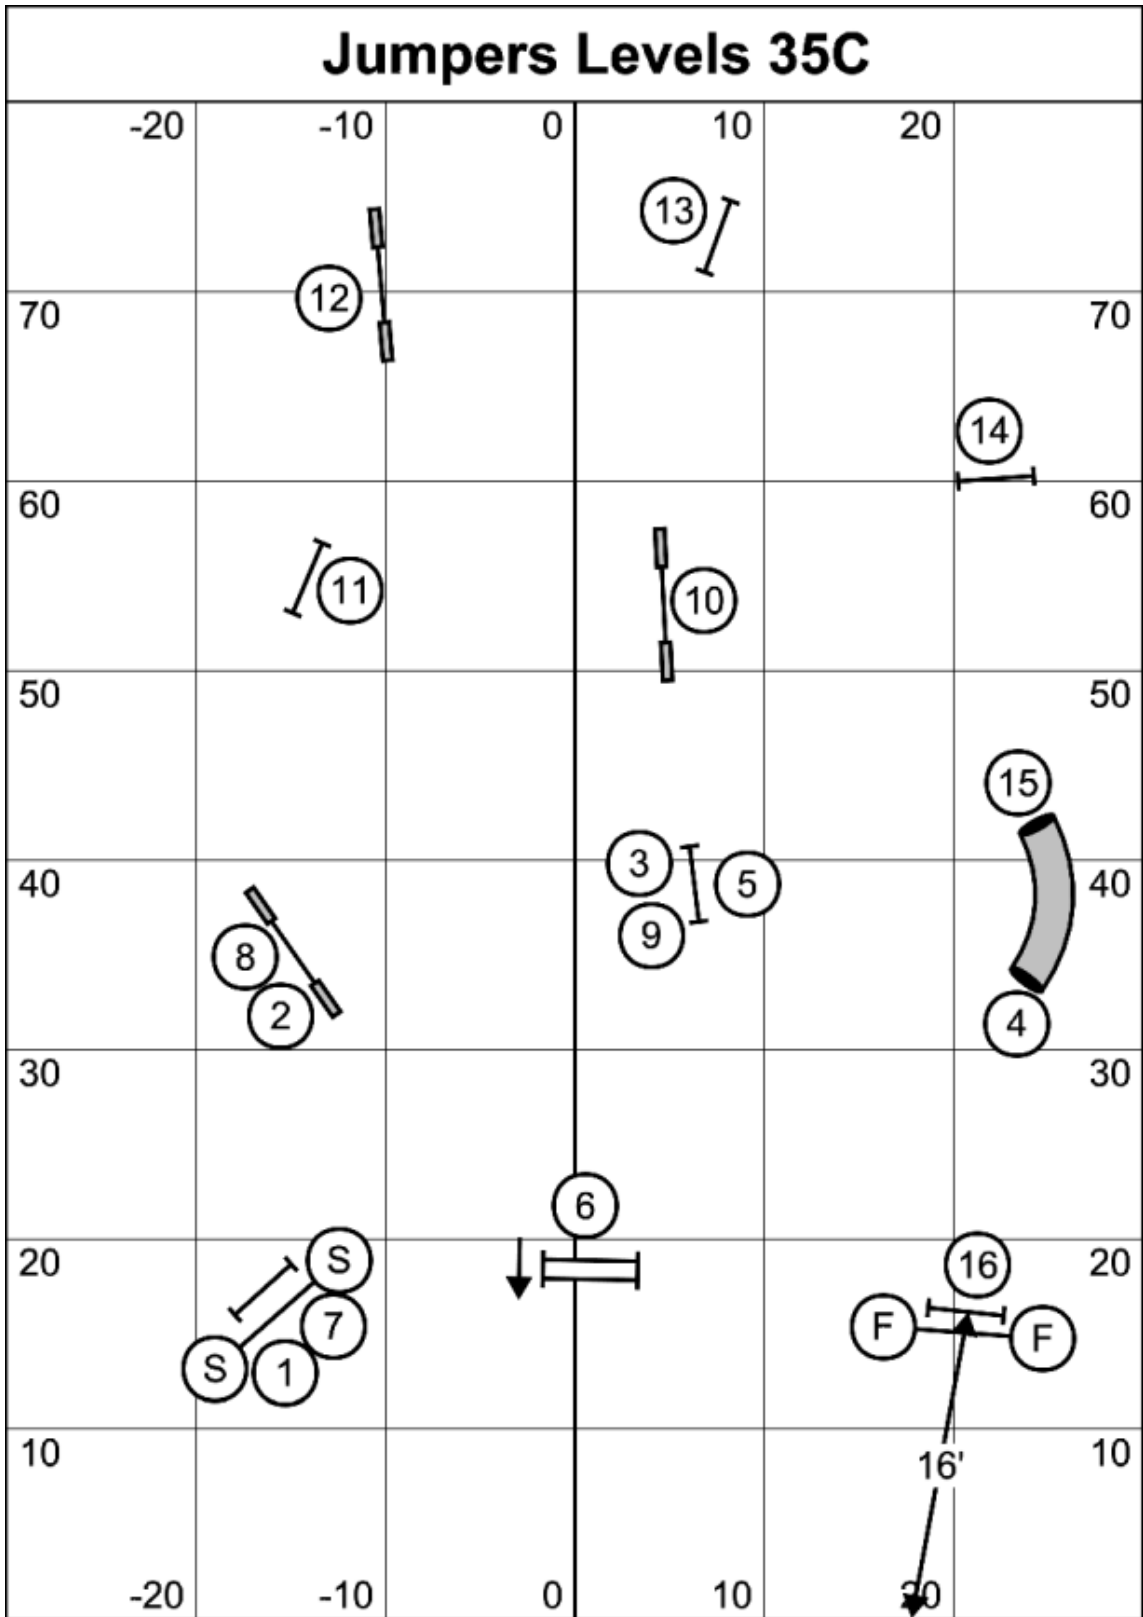

Gate

Wildcard Levels 12
 Judged by: Sarah S. Carson
 February 25, 2024
 Riverside K9
 Nashua, NH

Gate

in at #9

Snooker Levels 35C

In Opening: Everything is bi-directional, combo may be taken in any order.

In Closing: #2-7 must be taken as directed. Finish jump is live after 3rd color completed. Finish jump is bi-directional and not faultable.

Gate

Snooker Levels 35C
 Judged by: Sarah S. Carson
 February 25, 2024
 Riverside K9
 Nashua, NH

Gate

in at Horn

Snooker Levels 12

In Opening: Everything is bi-directional, combo may be taken in any order.

In Closing: #2 & #3 are bi-directional. #4-7 must be taken as directed. Finish jump is live after 3rd color completed. Finish jump is bi-directional and not faultable.

Jumpers Levels 35C

Gate

Jumpers Levels 35C
 Judged by: Sarah S. Carson
 February 25, 2024
 Riverside K9
 Nashua, NH