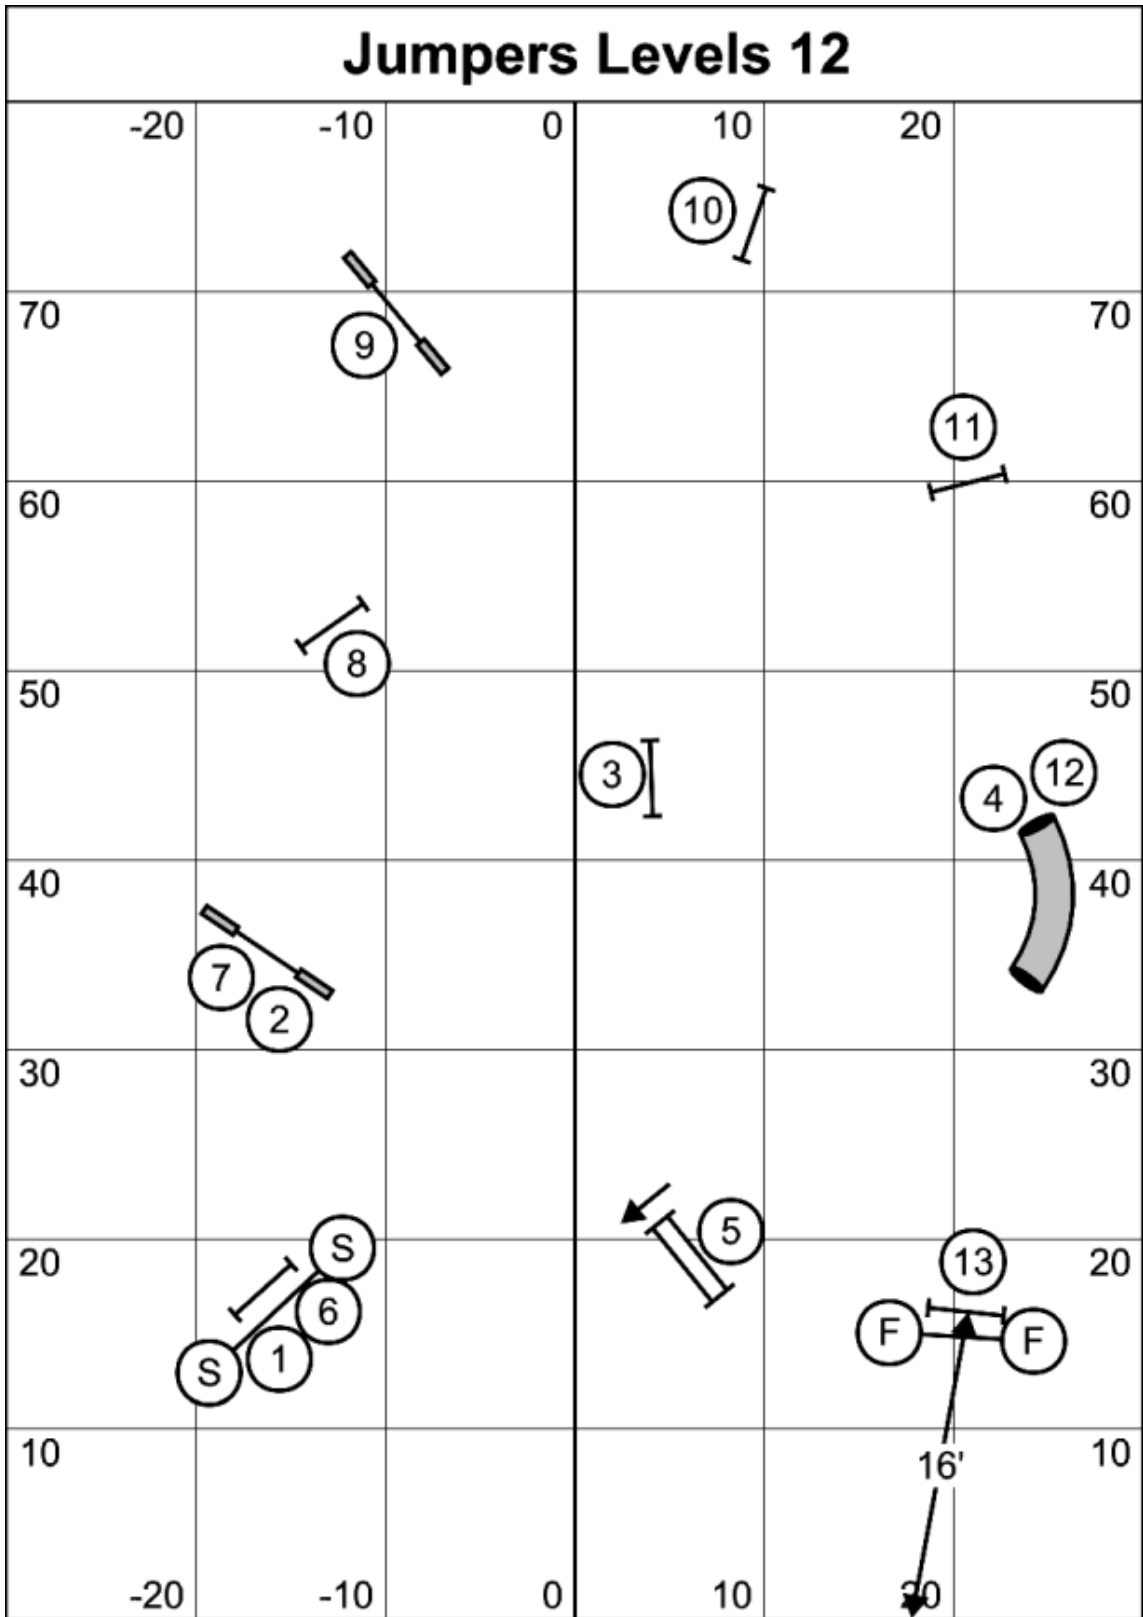

Gate

Wildcard Levels 12
 Judged by: Sarah S. Carson
 February 25, 2024
 Riverside K9
 Nashua, NH

Gate

in at #9

Snooker Levels 35C

In Opening: Everything is bi-directional, combo may be taken in any order.

In Closing: #2-7 must be taken as directed. Finish jump is live after 3rd color completed. Finish jump is bi-directional and not faultable.

Gate

Snooker Levels 35C
 Judged by: Sarah S. Carson
 February 25, 2024
 Riverside K9
 Nashua, NH

Gate

in at Horn

Snooker Levels 12

In Opening: Everything is bi-directional, combo may be taken in any order.

In Closing: #2 & #3 are bi-directional. #4-7 must be taken as directed. Finish jump is live after 3rd color completed. Finish jump is bi-directional and not faultable.

Jumpers Levels 35C

Gate

Jumpers Levels 35C
 Judged by: Sarah S. Carson
 February 25, 2024
 Riverside K9
 Nashua, NH

Gate

in at #12

Jumpers Levels 12

Gate

Jumpers Levels 12
 Judged by: Sarah S. Carson
 February 25, 2024
 Riverside K9
 Nashua, NH

Gate

in at #12