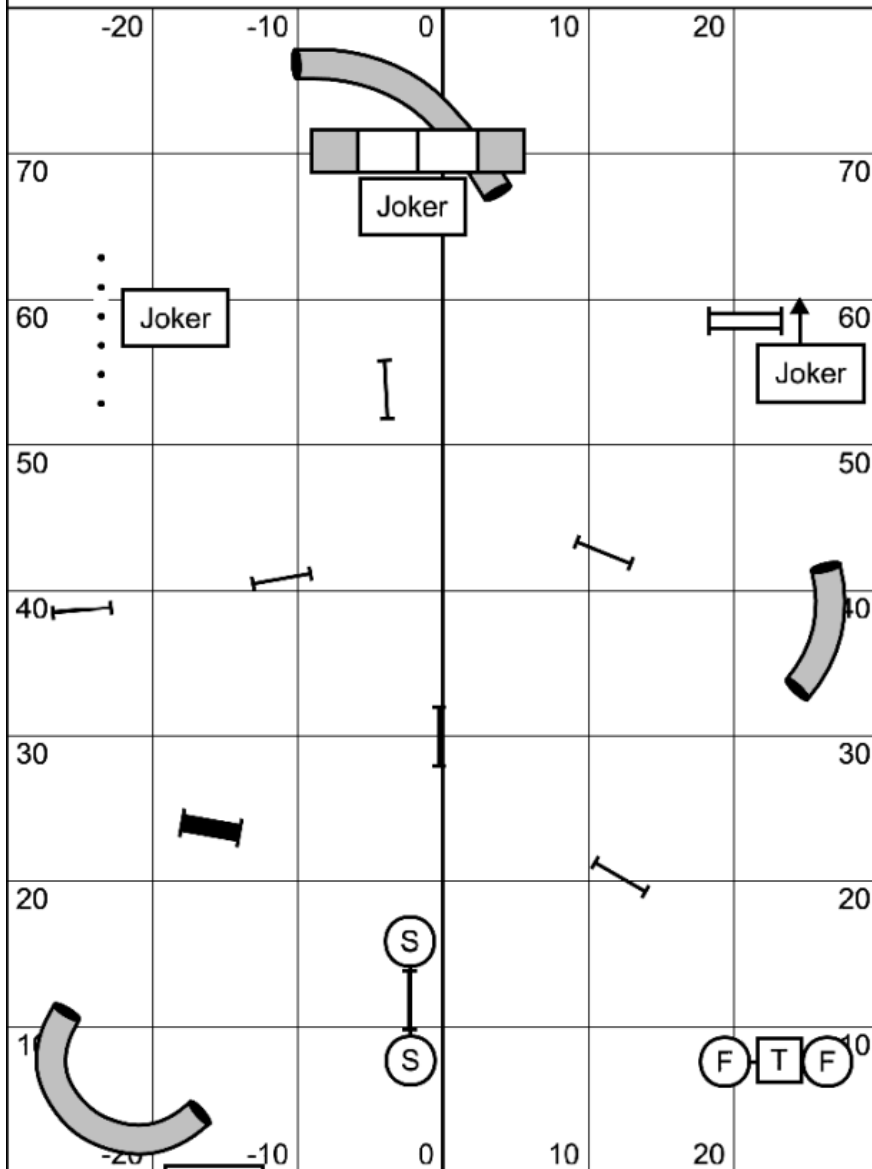

FullHouse All Levels

Points needed to Qualify

	Reg / Vet	Enth/ Spec
Level 1	19 points	17 points
Level 2	21 points	19 points
Level 3	23 points	21 points
Level 5C	25 points	23 points

Pt Accumulation Time / Total Time

4"/8"/2"	35 sec	40 sec
16"/20"/24"	30 sec	35 sec

- Jokers worth 5
- Tunnels, panel worth 3
- Jumps worth 1
- Need 3 single jumps, 2 tunnels or panel and 1 joker and enough points to qualify
- All obstacles may be taken twice for points
- Point accumulation ends when the horn sounds