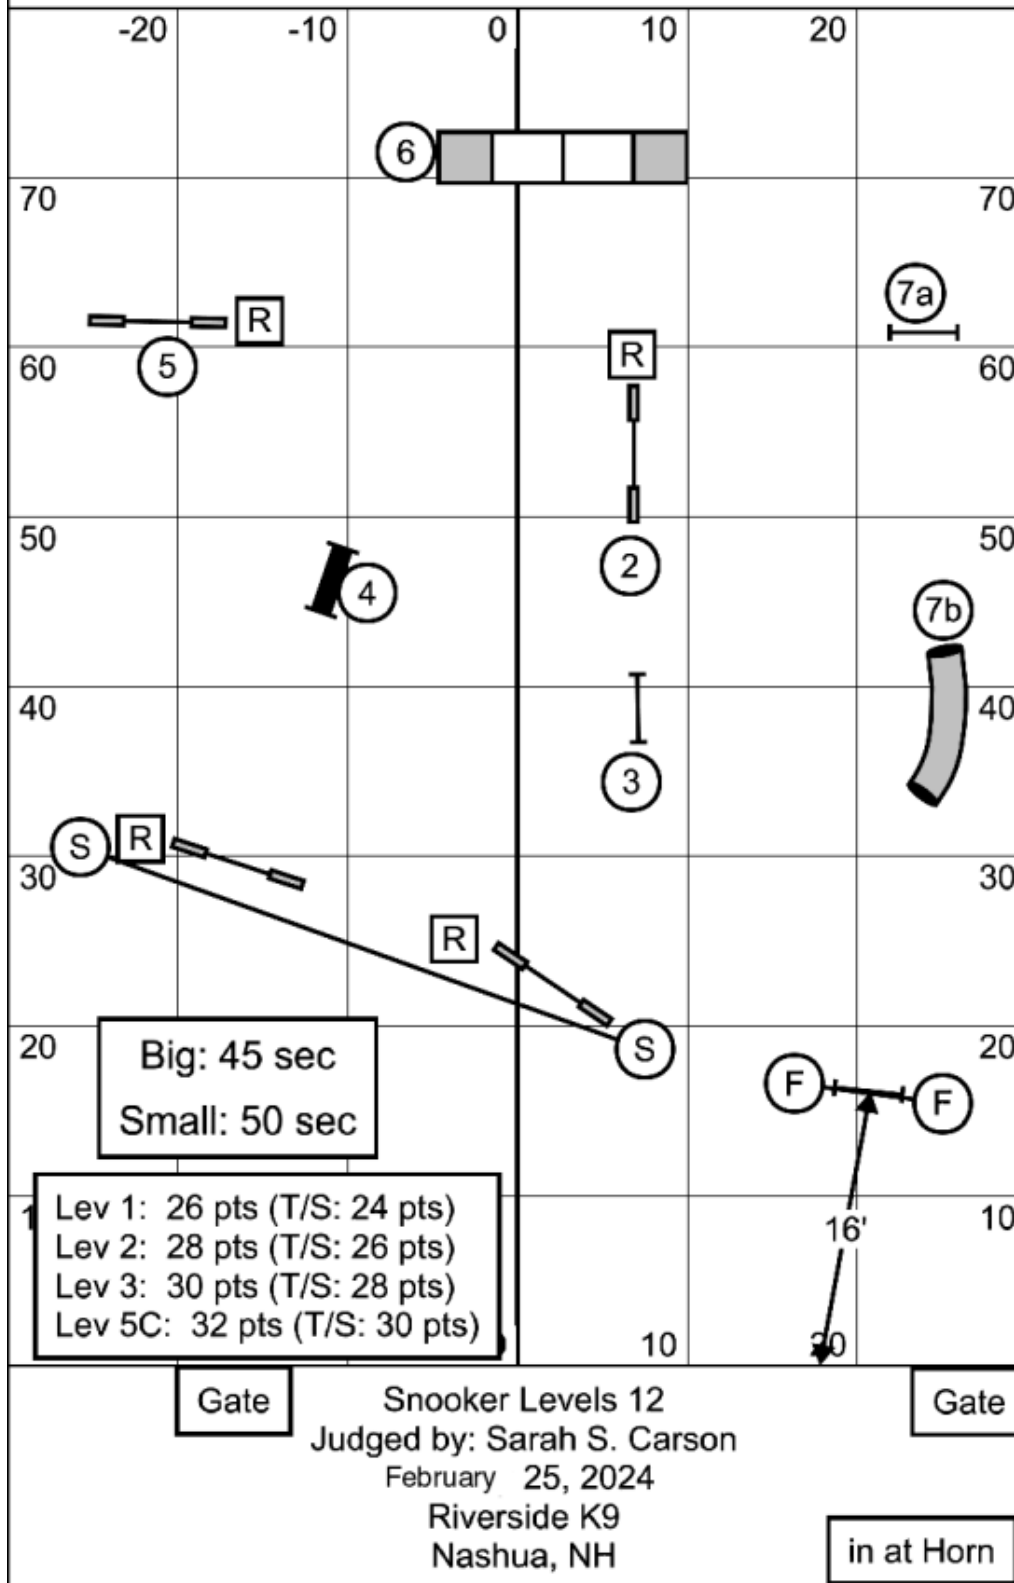

Gate

Wildcard Levels 12
 Judged by: Sarah S. Carson
 February 25, 2024
 Riverside K9
 Nashua, NH

Gate

in at #9

Snooker Levels 35C

In Opening: Everything is bi-directional, combo may be taken in any order.

In Closing: #2-7 must be taken as directed. Finish jump is live after 3rd color completed. Finish jump is bi-directional and not faultable.

Gate

Snooker Levels 35C
 Judged by: Sarah S. Carson
 February 25, 2024
 Riverside K9
 Nashua, NH

Gate

in at Horn

Snooker Levels 12

In Opening: Everything is bi-directional, combo may be taken in any order.

In Closing: #2 & #3 are bi-directional. #4-7 must be taken as directed. Finish jump is live after 3rd color completed. Finish jump is bi-directional and not faultable.

Jumpers Levels 35C

Gate

Jumpers Levels 35C
 Judged by: Sarah S. Carson
 February 25, 2024
 Riverside K9
 Nashua, NH