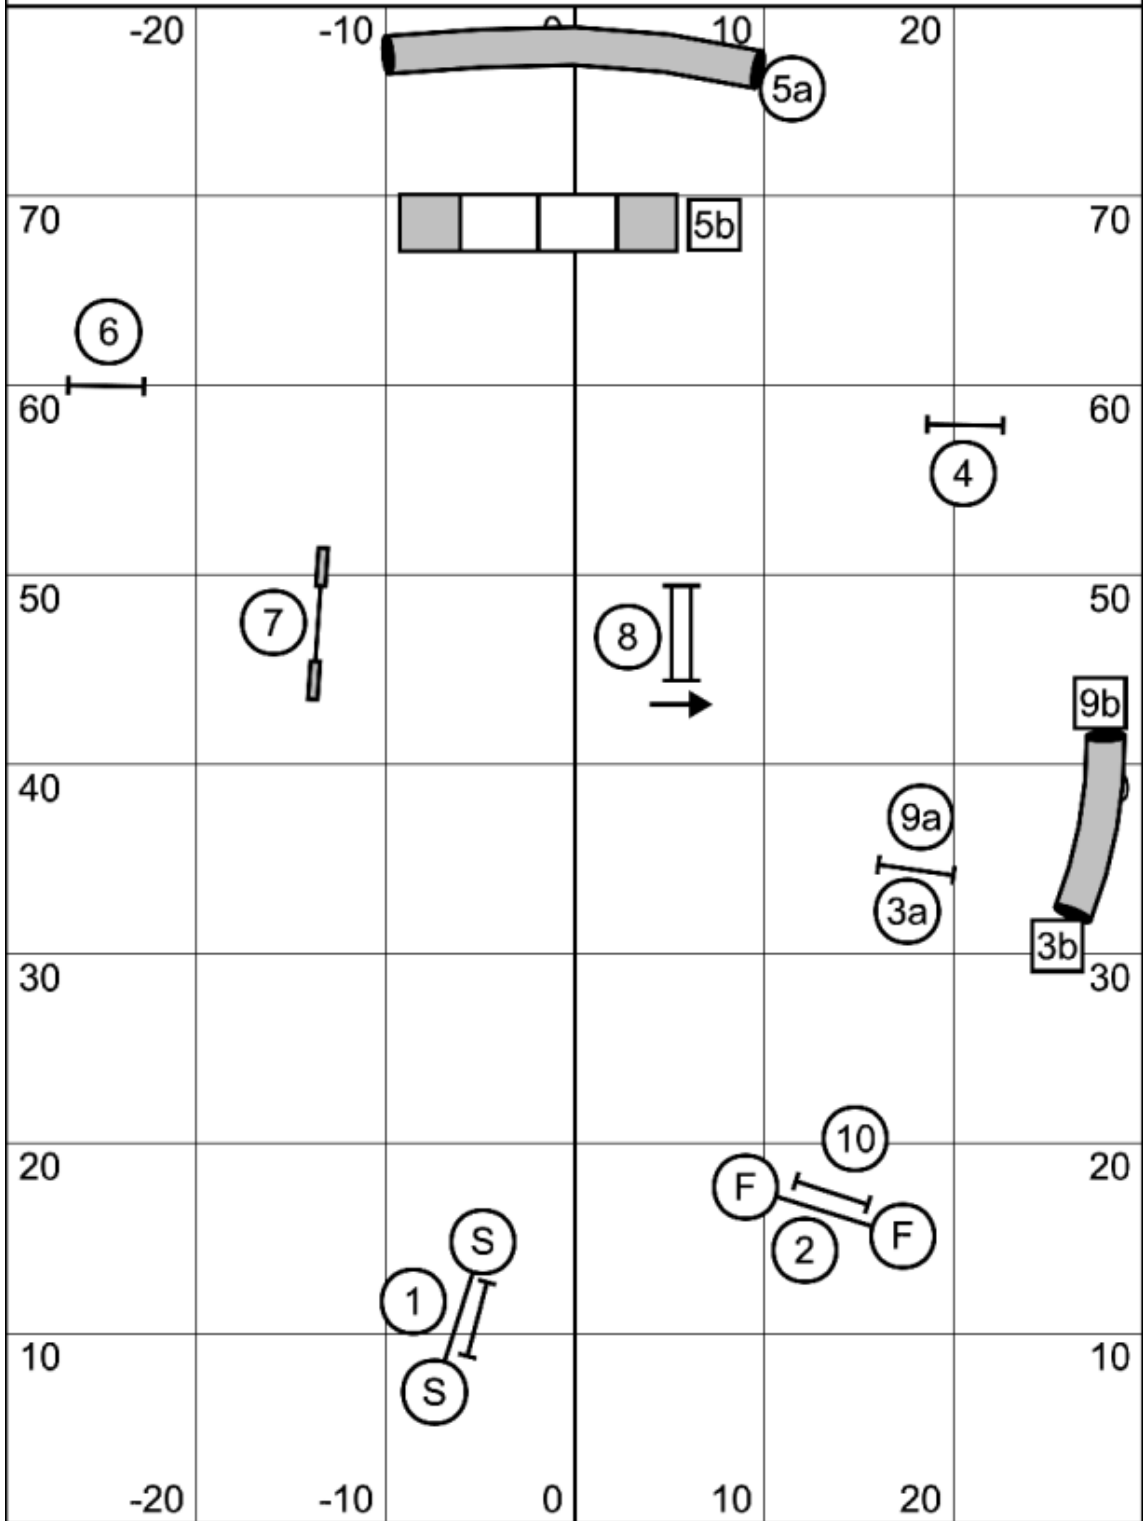

Gate

Wildcard Levels 12
 Judged by: Sarah S. Carson
 February 25, 2024
 Riverside K9
 Nashua, NH

Gate

in at #9

Snooker Levels 35C

In Opening: Everything is bi-directional, combo may be taken in any order.

In Closing: #2-7 must be taken as directed. Finish jump is live after 3rd color completed. Finish jump is bi-directional and not faultable.

Gate

Snooker Levels 35C
 Judged by: Sarah S. Carson
 February 25, 2024
 Riverside K9
 Nashua, NH

Gate

in at Horn

Snooker Levels 12

In Opening: Everything is bi-directional, combo may be taken in any order.