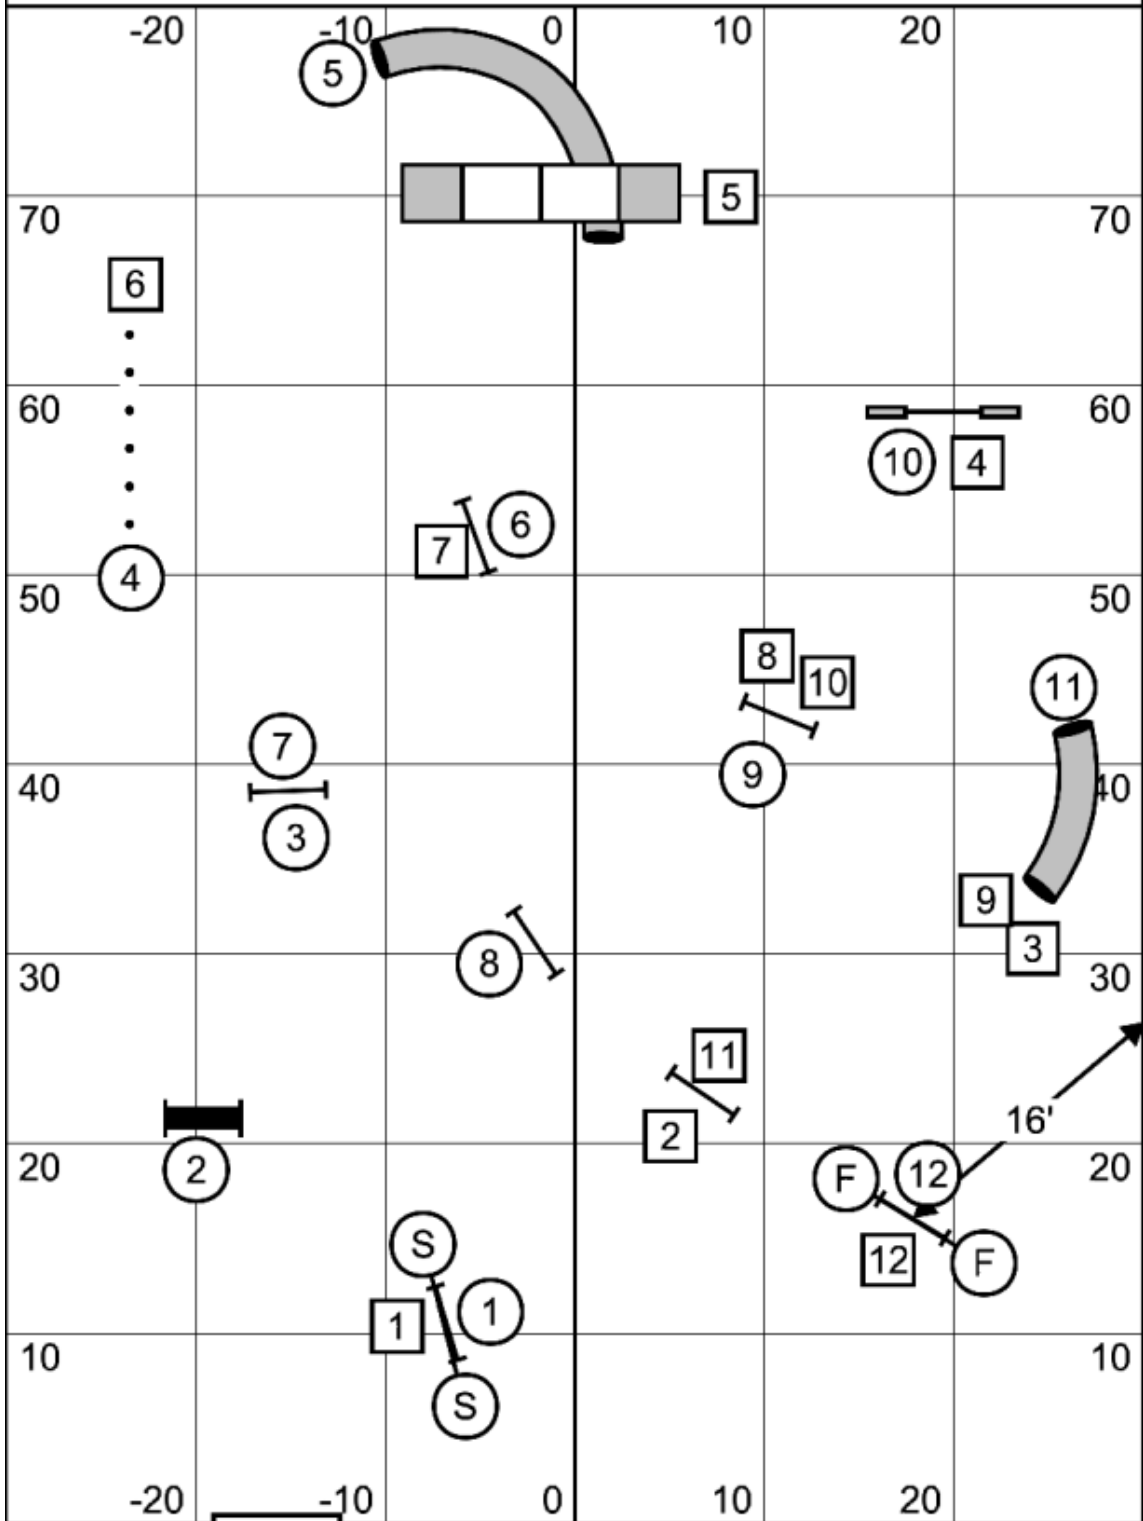

Table is live after the "go"

Gate

FullHouse All Levels
 Judged by: Sarah S. Carson
 February 25, 2024
 Riverside K9
 Nashua, NH

Gate

in at Horn

Colors Levels 35C

Gate

Colors Levels 35C
 Judged by: Sarah S. Carson
 February 25, 2024
 Riverside K9
 Nashua, NH

Gate

in at #8

Colors Levels 12

Gate

Colors Levels 12
 Judged by: Sarah S. Carson
 February 25, 2024
 Riverside K9
 Nashua, NH

Gate

in at #8

Wildcard Levels 12

Gate

Wildcard Levels 12
 Judged by: Sarah S. Carson
 February 25, 2024
 Riverside K9
 Nashua, NH

Gate

in at #9

Snooker Levels 35C

In Opening: Everything is bi-directional, combo may be taken in any order.

In Closing: #2-7 must be taken as directed. Finish jump is live after 3rd color completed. Finish jump is bi-directional and not faultable.

Gate

Snooker Levels 35C
 Judged by: Sarah S. Carson
 February 25, 2024
 Riverside K9
 Nashua, NH

Gate

in at Horn

Snooker Levels 12

In Opening: Everything is bi-directional, combo may be taken in any order.