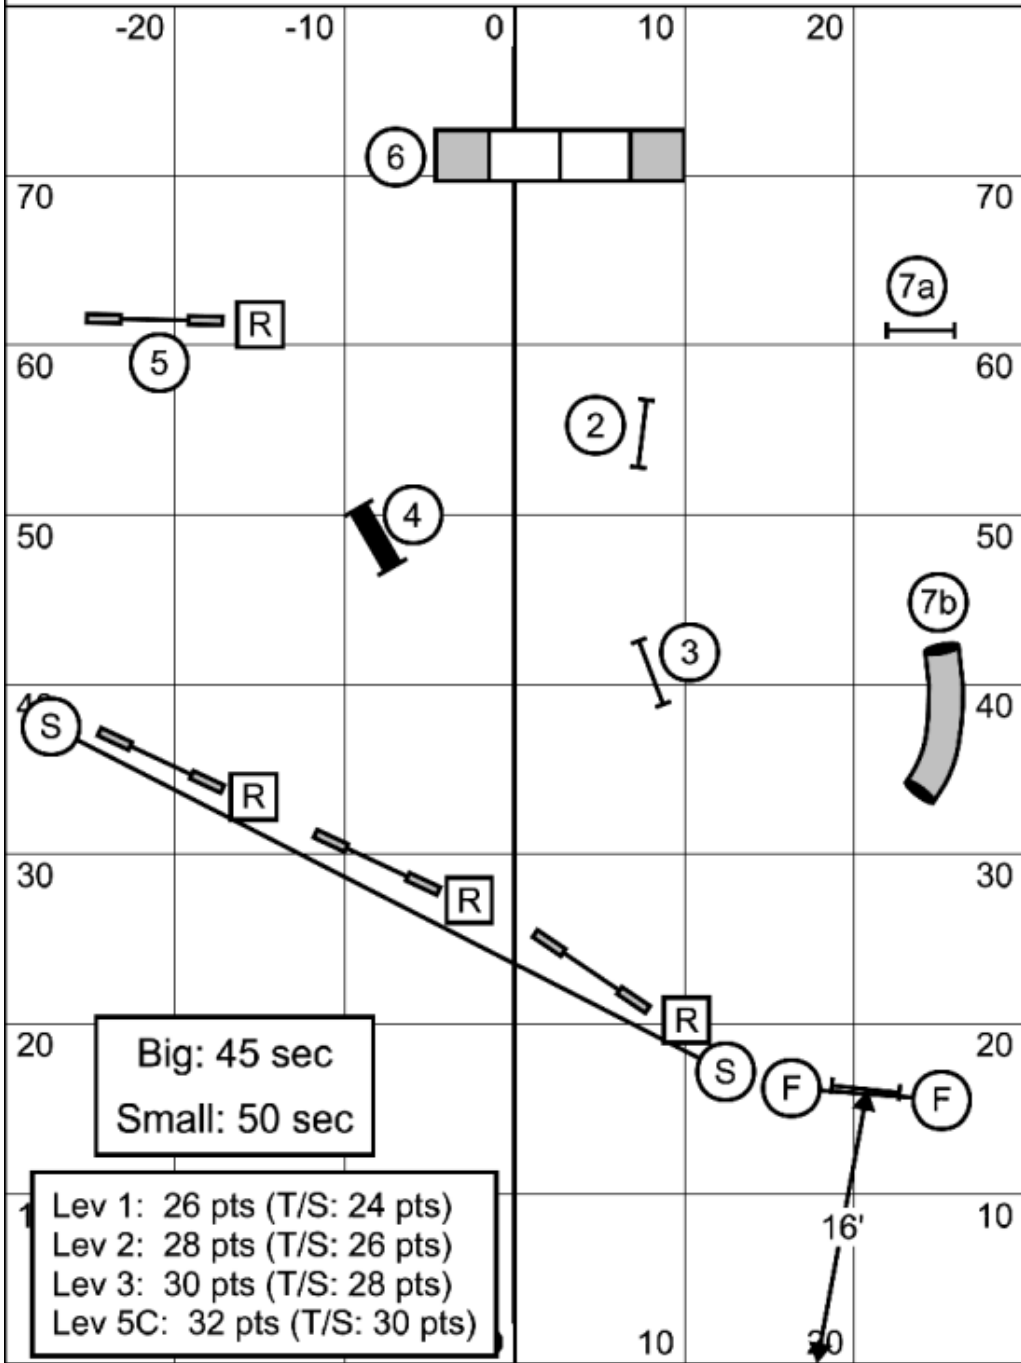

Gate

Wildcard Levels 12
 Judged by: Sarah S. Carson
 February 25, 2024
 Riverside K9
 Nashua, NH

Gate

in at #9

Snooker Levels 35C

In Opening: Everything is bi-directional, combo may be taken in any order.

In Closing: #2-7 must be taken as directed. Finish jump is live after 3rd color completed. Finish jump is bi-directional and not faultable.

Gate

Snooker Levels 35C
 Judged by: Sarah S. Carson
 February 25, 2024
 Riverside K9
 Nashua, NH

Gate

in at Horn

Snooker Levels 12

In Opening: Everything is bi-directional, combo may be taken in any order.