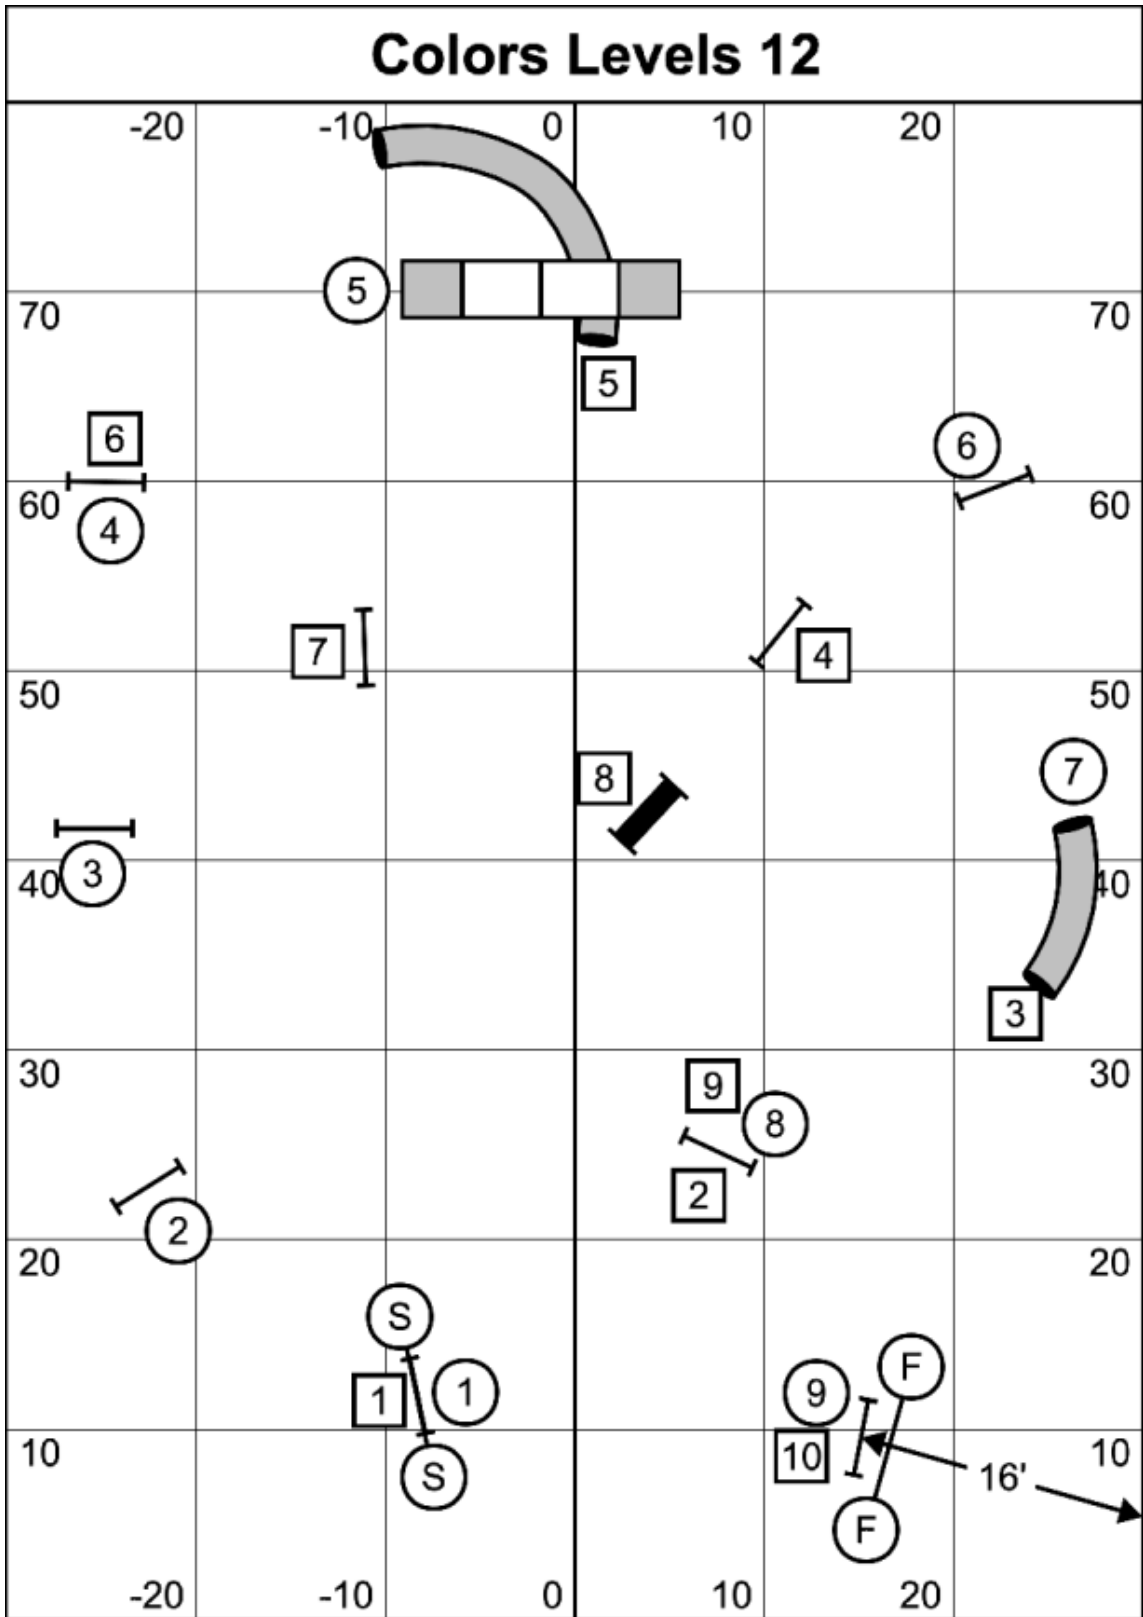

Table is live after the "go"

Gate

FullHouse All Levels
 Judged by: Sarah S. Carson
 February 25, 2024
 Riverside K9
 Nashua, NH

Gate

in at Horn

Colors Levels 35C

Gate

Colors Levels 35C
 Judged by: Sarah S. Carson
 February 25, 2024
 Riverside K9
 Nashua, NH

Gate

in at #8

Colors Levels 12

Gate

Colors Levels 12
 Judged by: Sarah S. Carson
 February 25, 2024
 Riverside K9
 Nashua, NH

Gate

in at #8

Wildcard Levels 12

Gate

Wildcard Levels 12
 Judged by: Sarah S. Carson
 February 25, 2024
 Riverside K9
 Nashua, NH

Gate

in at #9

Snooker Levels 35C

In Opening: Everything is bi-directional, combo may be taken in any order.

In Closing: #2-7 must be taken as directed. Finish jump is live after 3rd color completed. Finish jump is bi-directional and not faultable.

Gate

Snooker Levels 35C
 Judged by: Sarah S. Carson
 February 25, 2024
 Riverside K9
 Nashua, NH

Gate

in at Horn

Snooker Levels 12

In Opening: Everything is bi-directional, combo may be taken in any order.