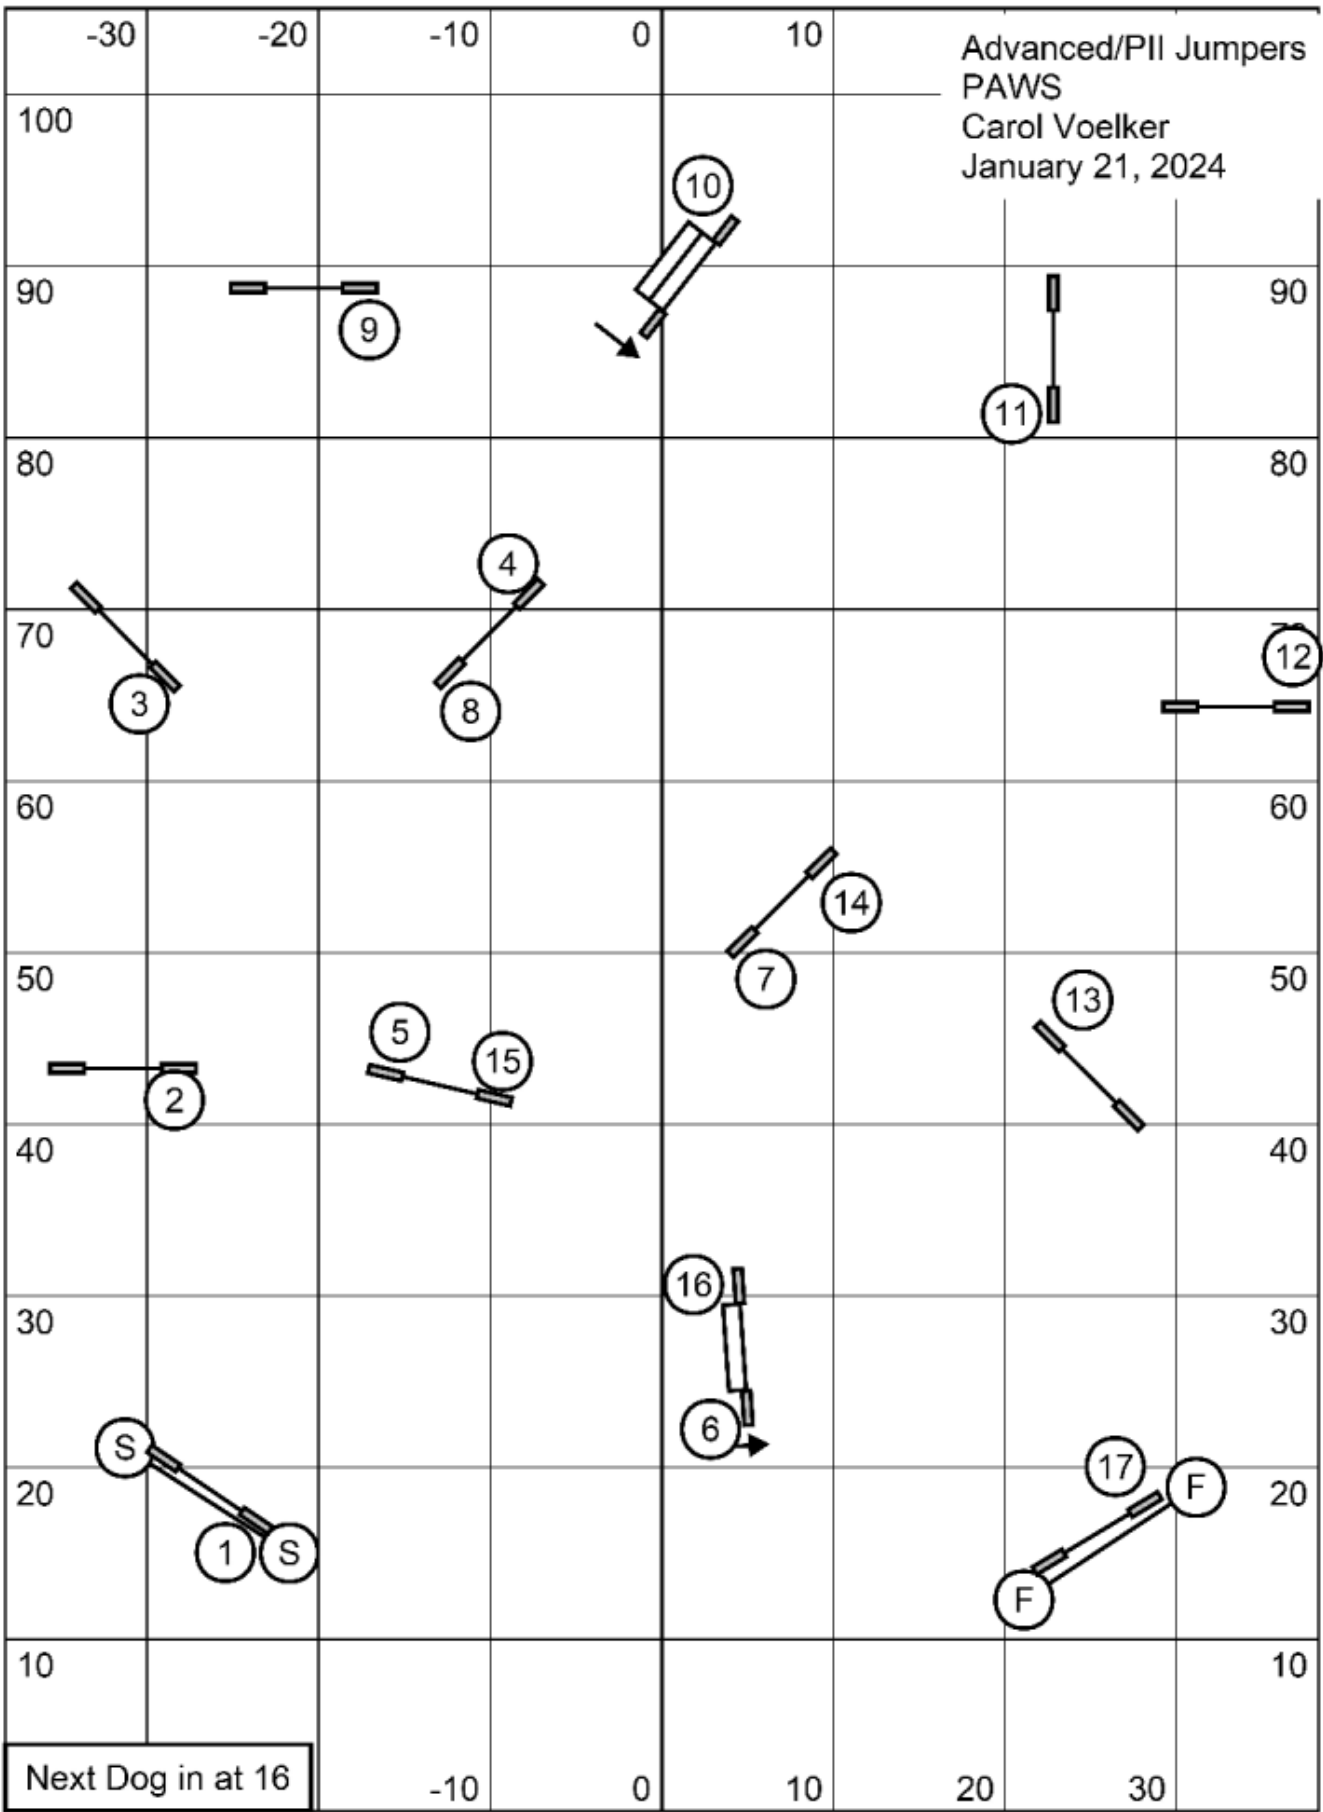

Starters/PI Snooker
PAWS
Carol Voelker
January 21, 2024

Opening: 3 reds, All bidirectional
Closing: 2 bidirectional, All else to be taken as numbered.
Champ:XS - 54sec, S/M - 52sec, L/XL - 50sec (P+2)

Contact to Contact OK
 Back to Back OK

Starters/PI Gamblers
 PAWS
 Carol Voelker
 January 21, 2024

Opening: 1-3-5-7, Aframe 7, 25sec, 18pts needed
 Gamble: XS - 19sec, S/M - 18sec, L/XL - 17sec (P+1)