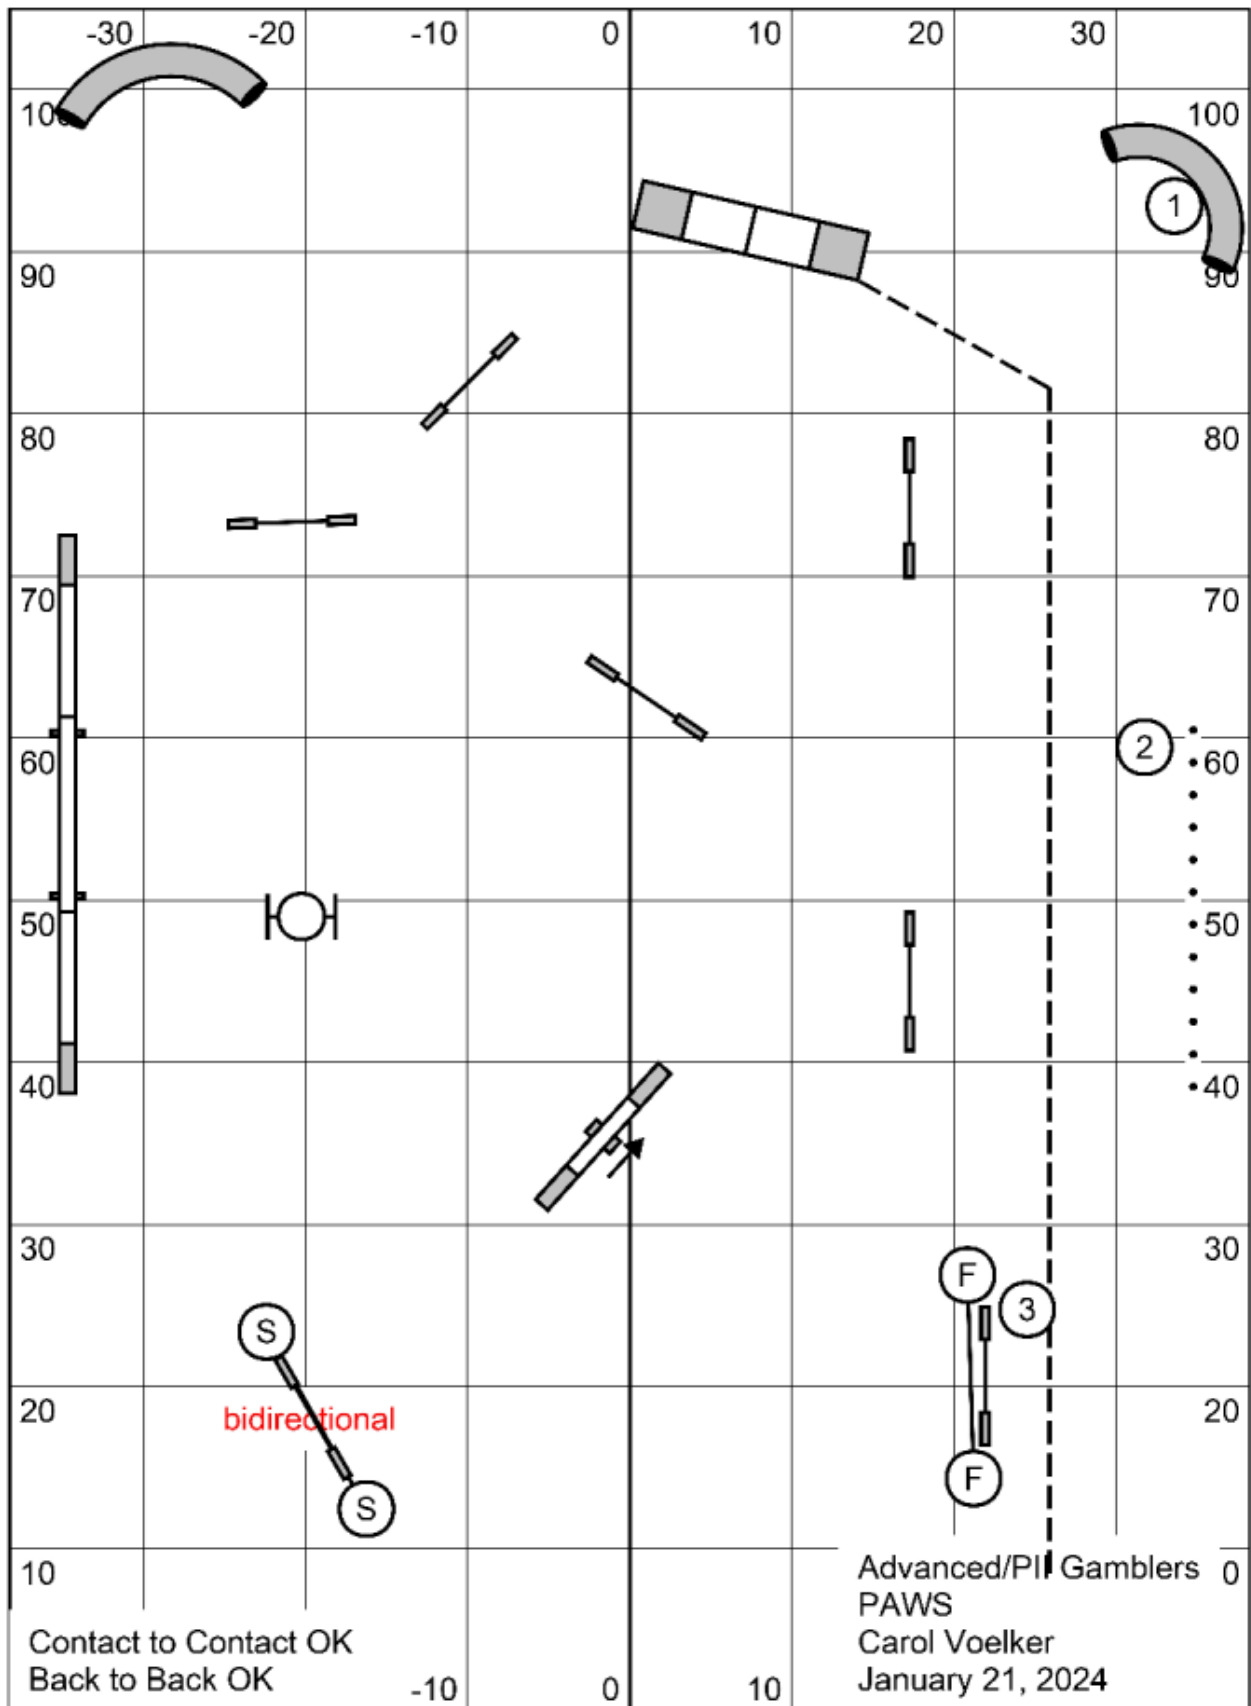

Starters/PI Snooker
PAWS
Carol Voelker
January 21, 2024

Opening: 3 reds, All bidirectional
Closing: 2 bidirectional, All else to be taken as numbered.
Champ:XS - 54sec, S/M - 52sec, L/XL - 50sec (P+2)

Contact to Contact OK
 Back to Back OK

Starters/PI Gamblers
 PAWS
 Carol Voelker
 January 21, 2024

Opening: 1-3-5-7, Aframe 7, 25sec, 18pts needed
 Gamble: XS - 19sec, S/M - 18sec, L/XL - 17sec (P+1)