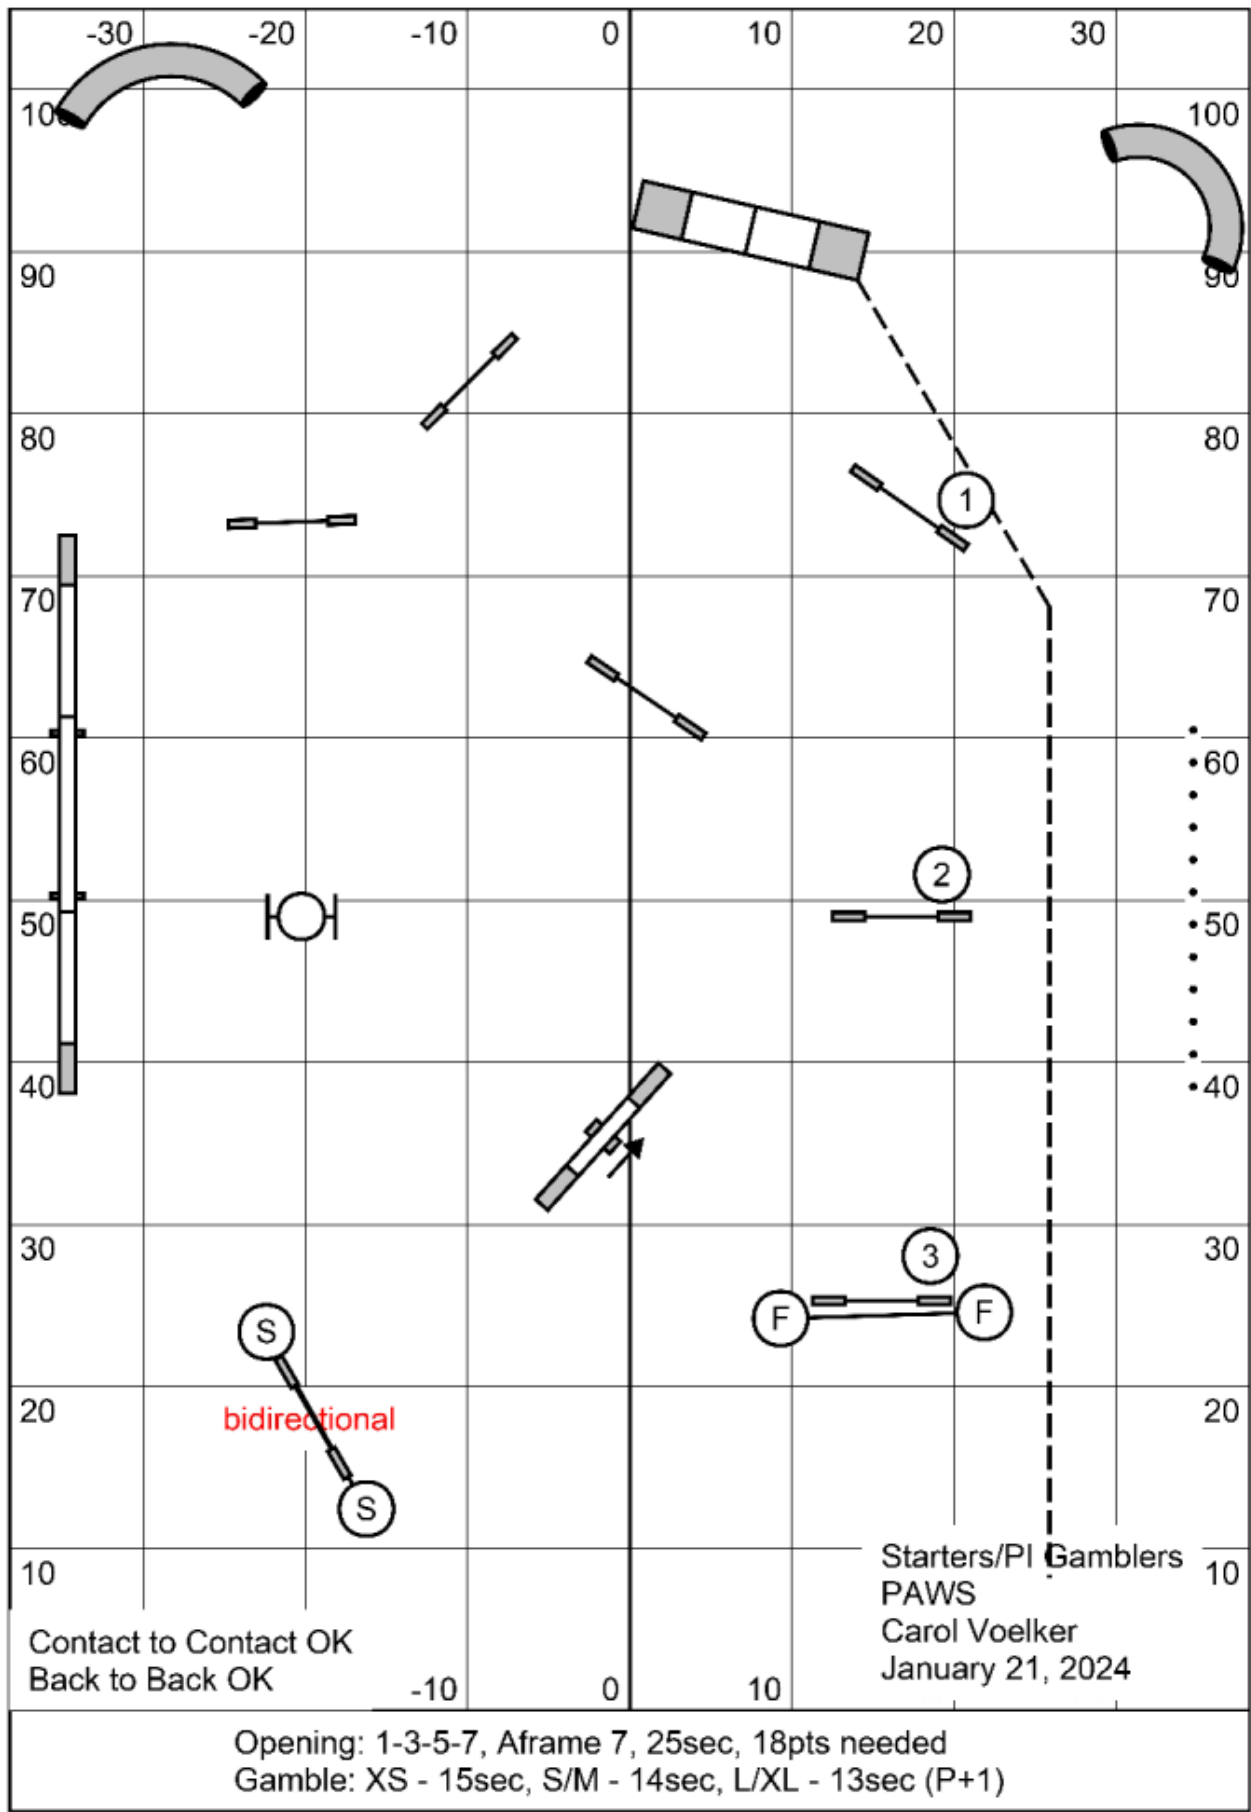

Starters/PI Snooker
PAWS
Carol Voelker
January 21, 2024

Opening: 3 reds, All bidirectional
Closing: 2 bidirectional, All else to be taken as numbered.
Champ:XS - 54sec, S/M - 52sec, L/XL - 50sec (P+2)

Contact to Contact OK
 Back to Back OK

Starters/PI Gamblers
 PAWS
 Carol Voelker
 January 21, 2024

Opening: 1-3-5-7, Aframe 7, 25sec, 18pts needed
 Gamble: XS - 19sec, S/M - 18sec, L/XL - 17sec (P+1)