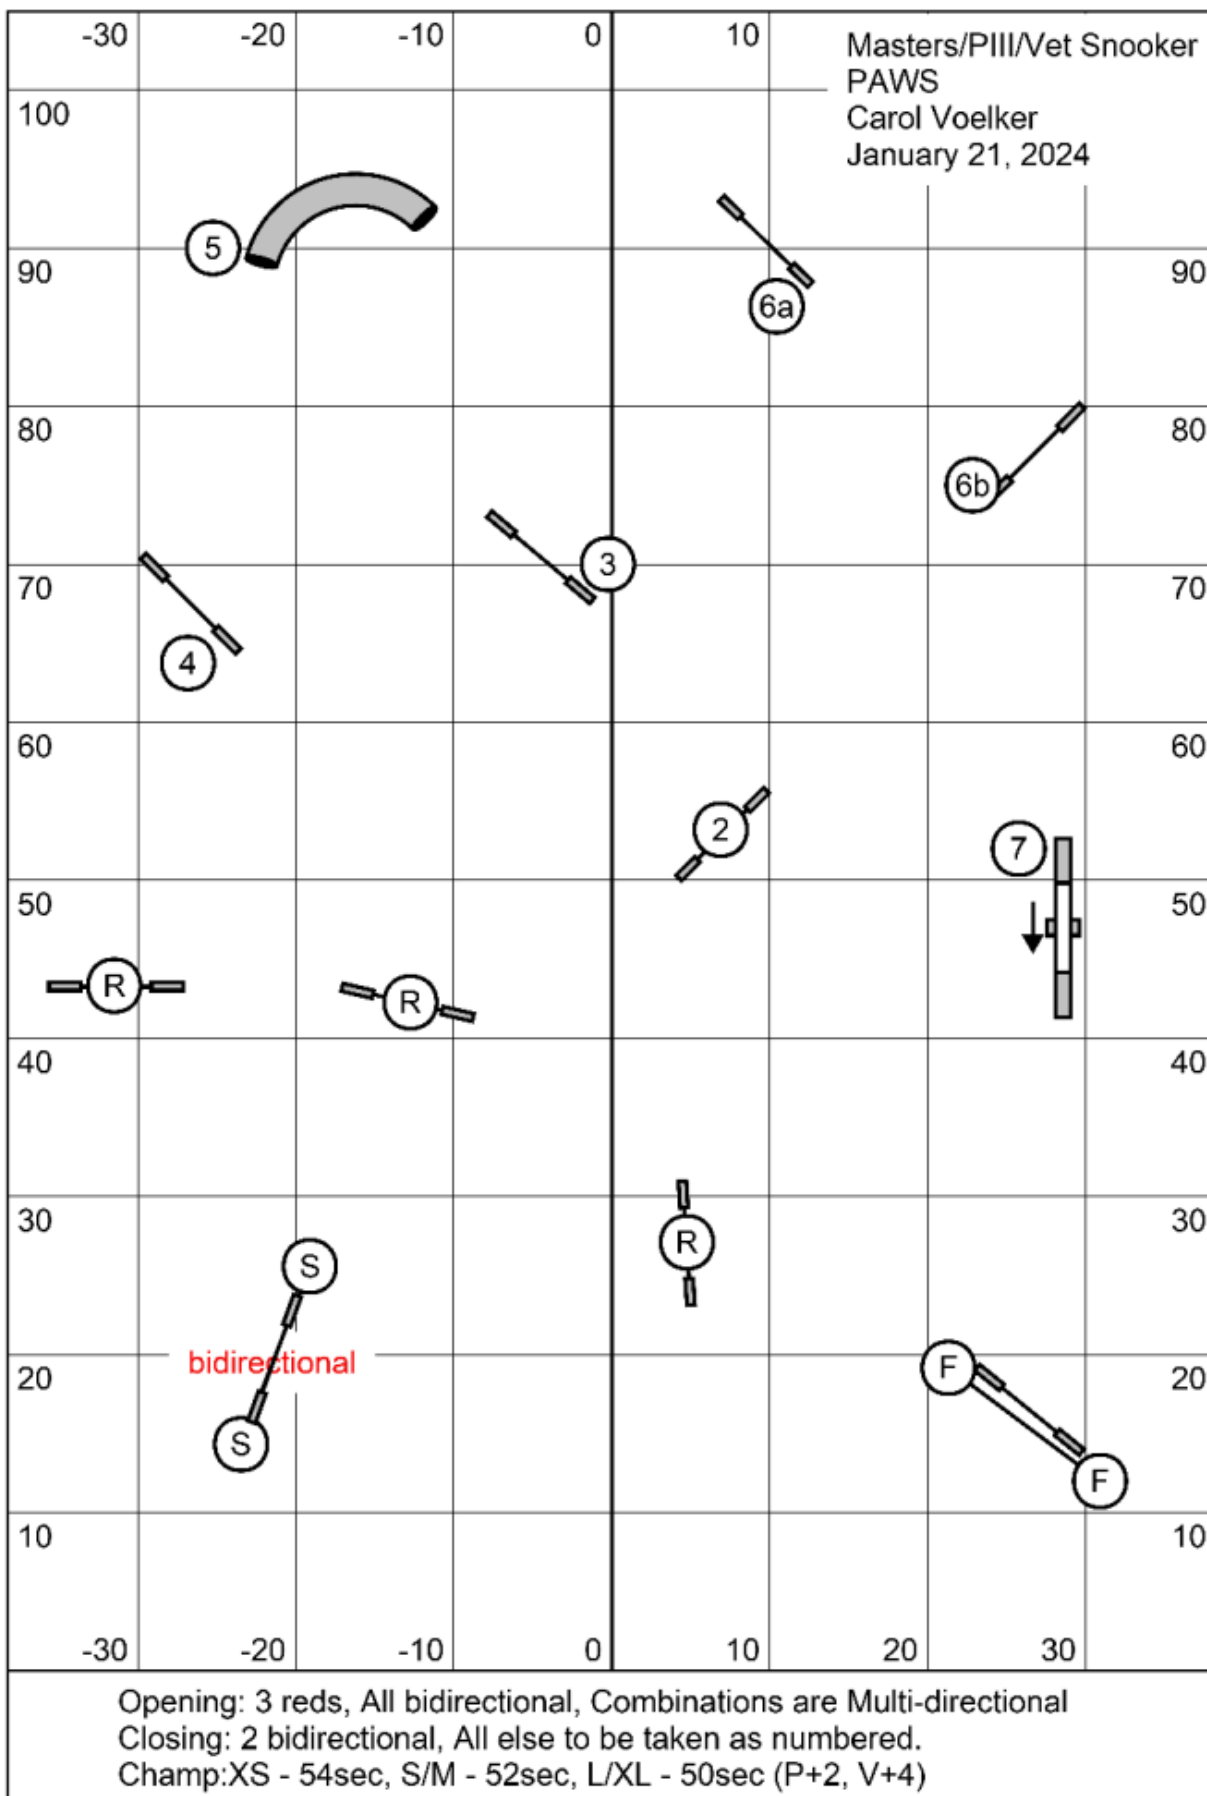

Starters/PI Snooker
PAWS
Carol Voelker
January 21, 2024

Opening: 3 reds, All bidirectional
Closing: 2 bidirectional, All else to be taken as numbered.
Champ:XS - 54sec, S/M - 52sec, L/XL - 50sec (P+2)

Contact to Contact OK
 Back to Back OK

Starters/PI Gamblers
 PAWS
 Carol Voelker
 January 21, 2024

Opening: 1-3-5-7, Aframe 7, 25sec, 18pts needed
 Gamble: XS - 19sec, S/M - 18sec, L/XL - 17sec (P+1)