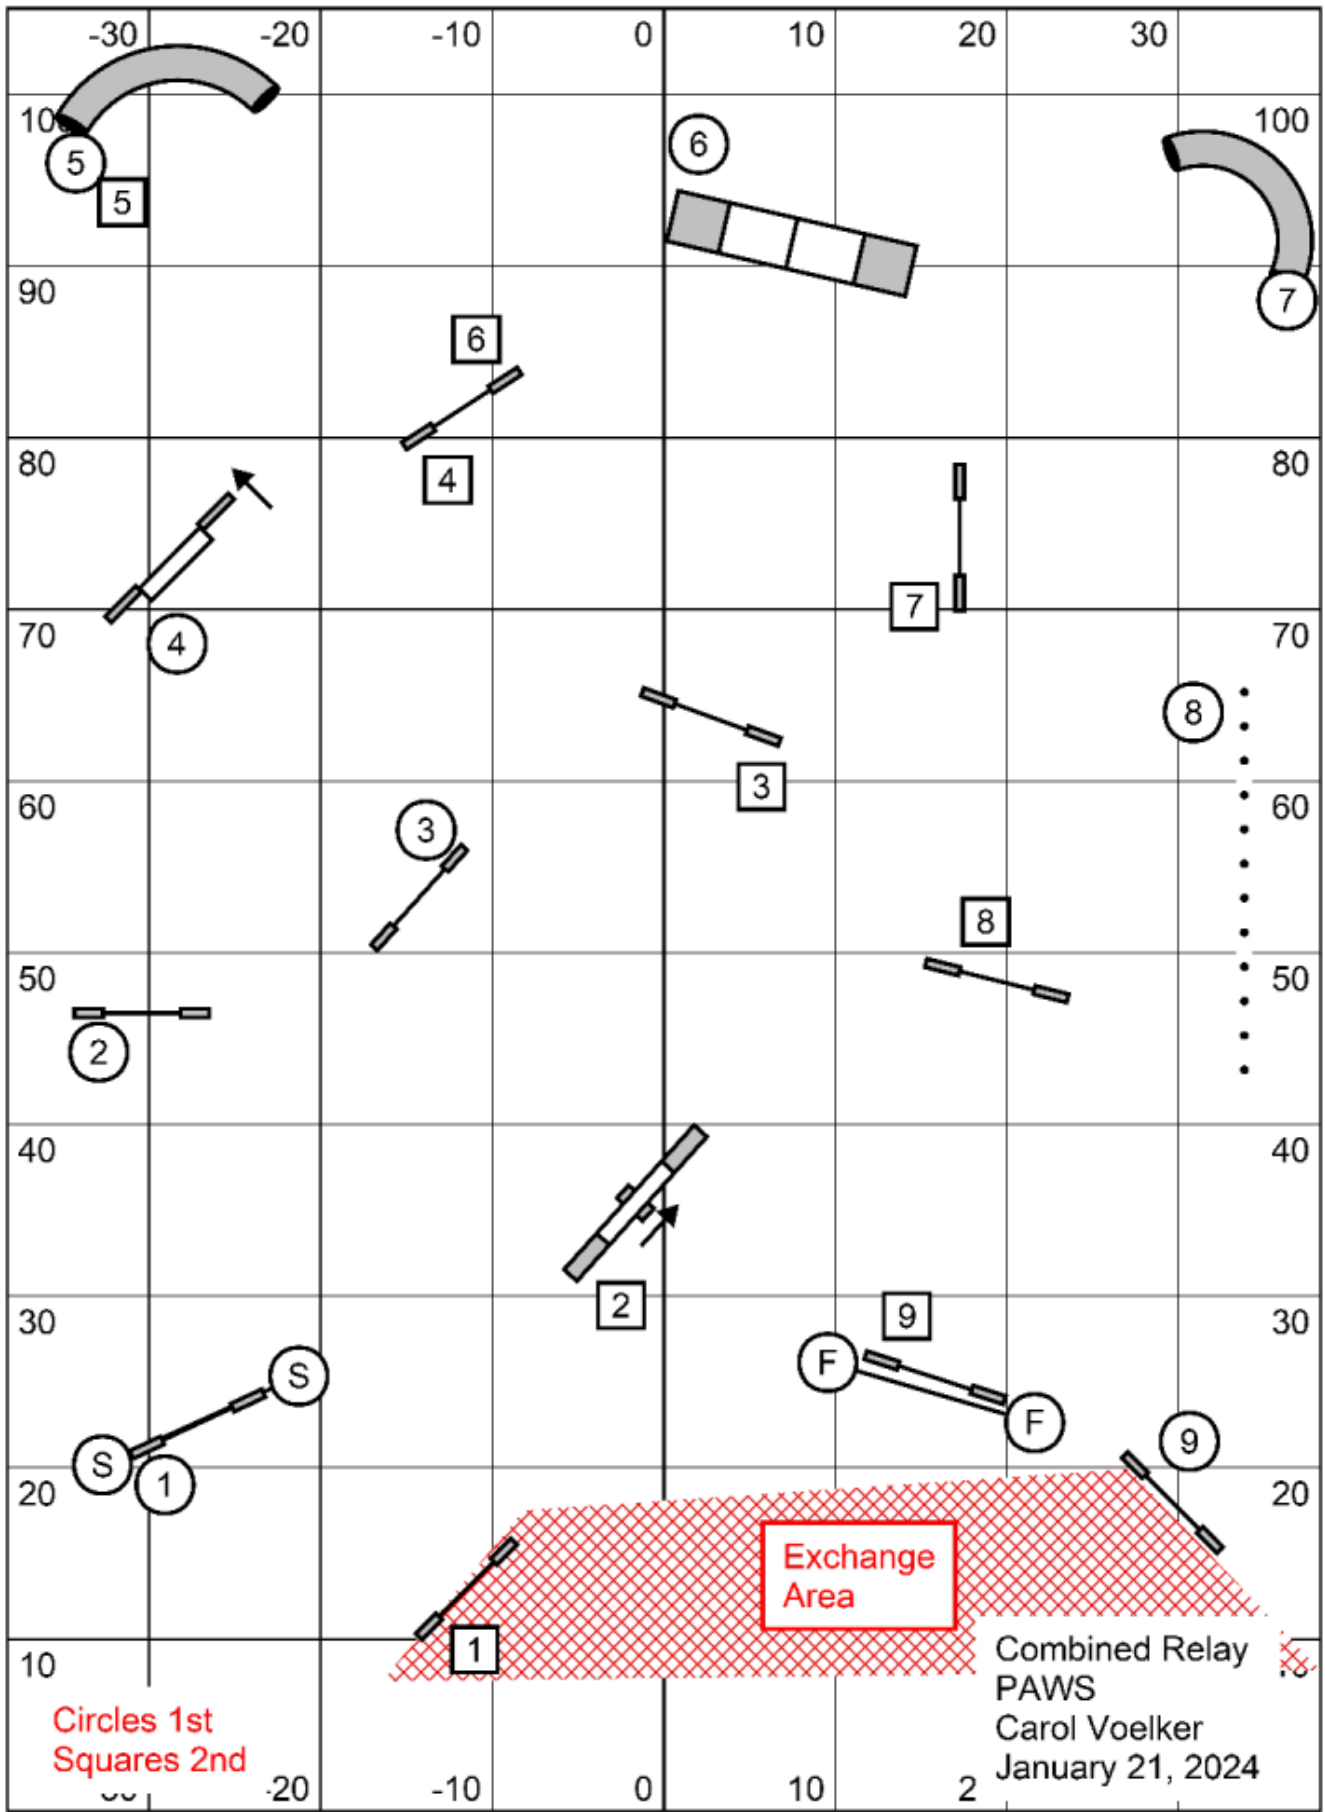

Starters/PI Snooker
PAWS
Carol Voelker
January 21, 2024

Opening: 3 reds, All bidirectional
Closing: 2 bidirectional, All else to be taken as numbered.
Champ:XS - 54sec, S/M - 52sec, L/XL - 50sec (P+2)

Contact to Contact OK
 Back to Back OK

Starters/PI Gamblers
 PAWS
 Carol Voelker
 January 21, 2024

Opening: 1-3-5-7, Aframe 7, 25sec, 18pts needed
 Gamble: XS - 19sec, S/M - 18sec, L/XL - 17sec (P+1)