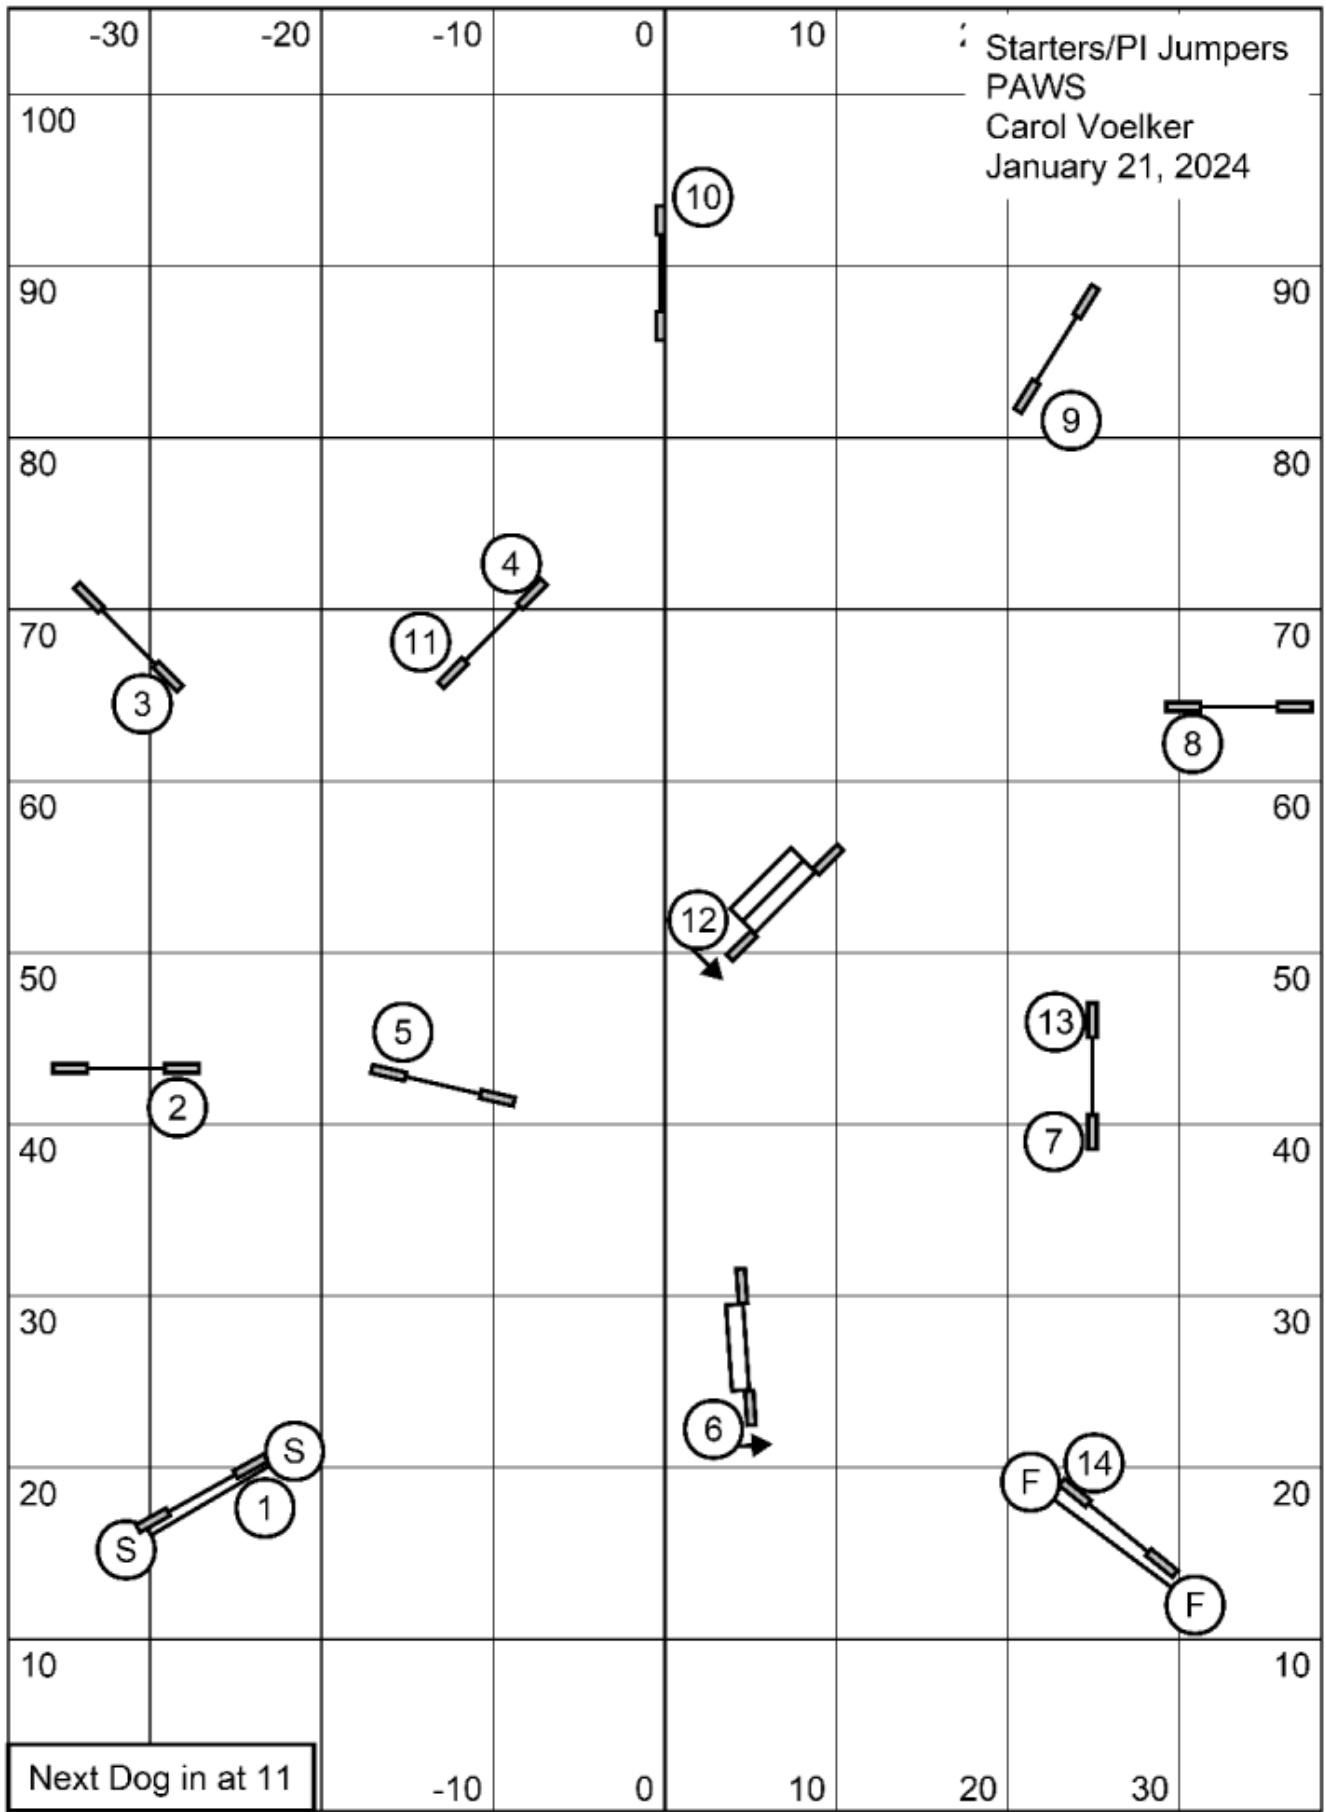

Starters/PI Snooker
PAWS
Carol Voelker
January 21, 2024

Opening: 3 reds, All bidirectional
Closing: 2 bidirectional, All else to be taken as numbered.
Champ:XS - 54sec, S/M - 52sec, L/XL - 50sec (P+2)

Contact to Contact OK
 Back to Back OK

Starters/PI Gamblers
 PAWS
 Carol Voelker
 January 21, 2024

Opening: 1-3-5-7, Aframe 7, 25sec, 18pts needed
 Gamble: XS - 19sec, S/M - 18sec, L/XL - 17sec (P+1)