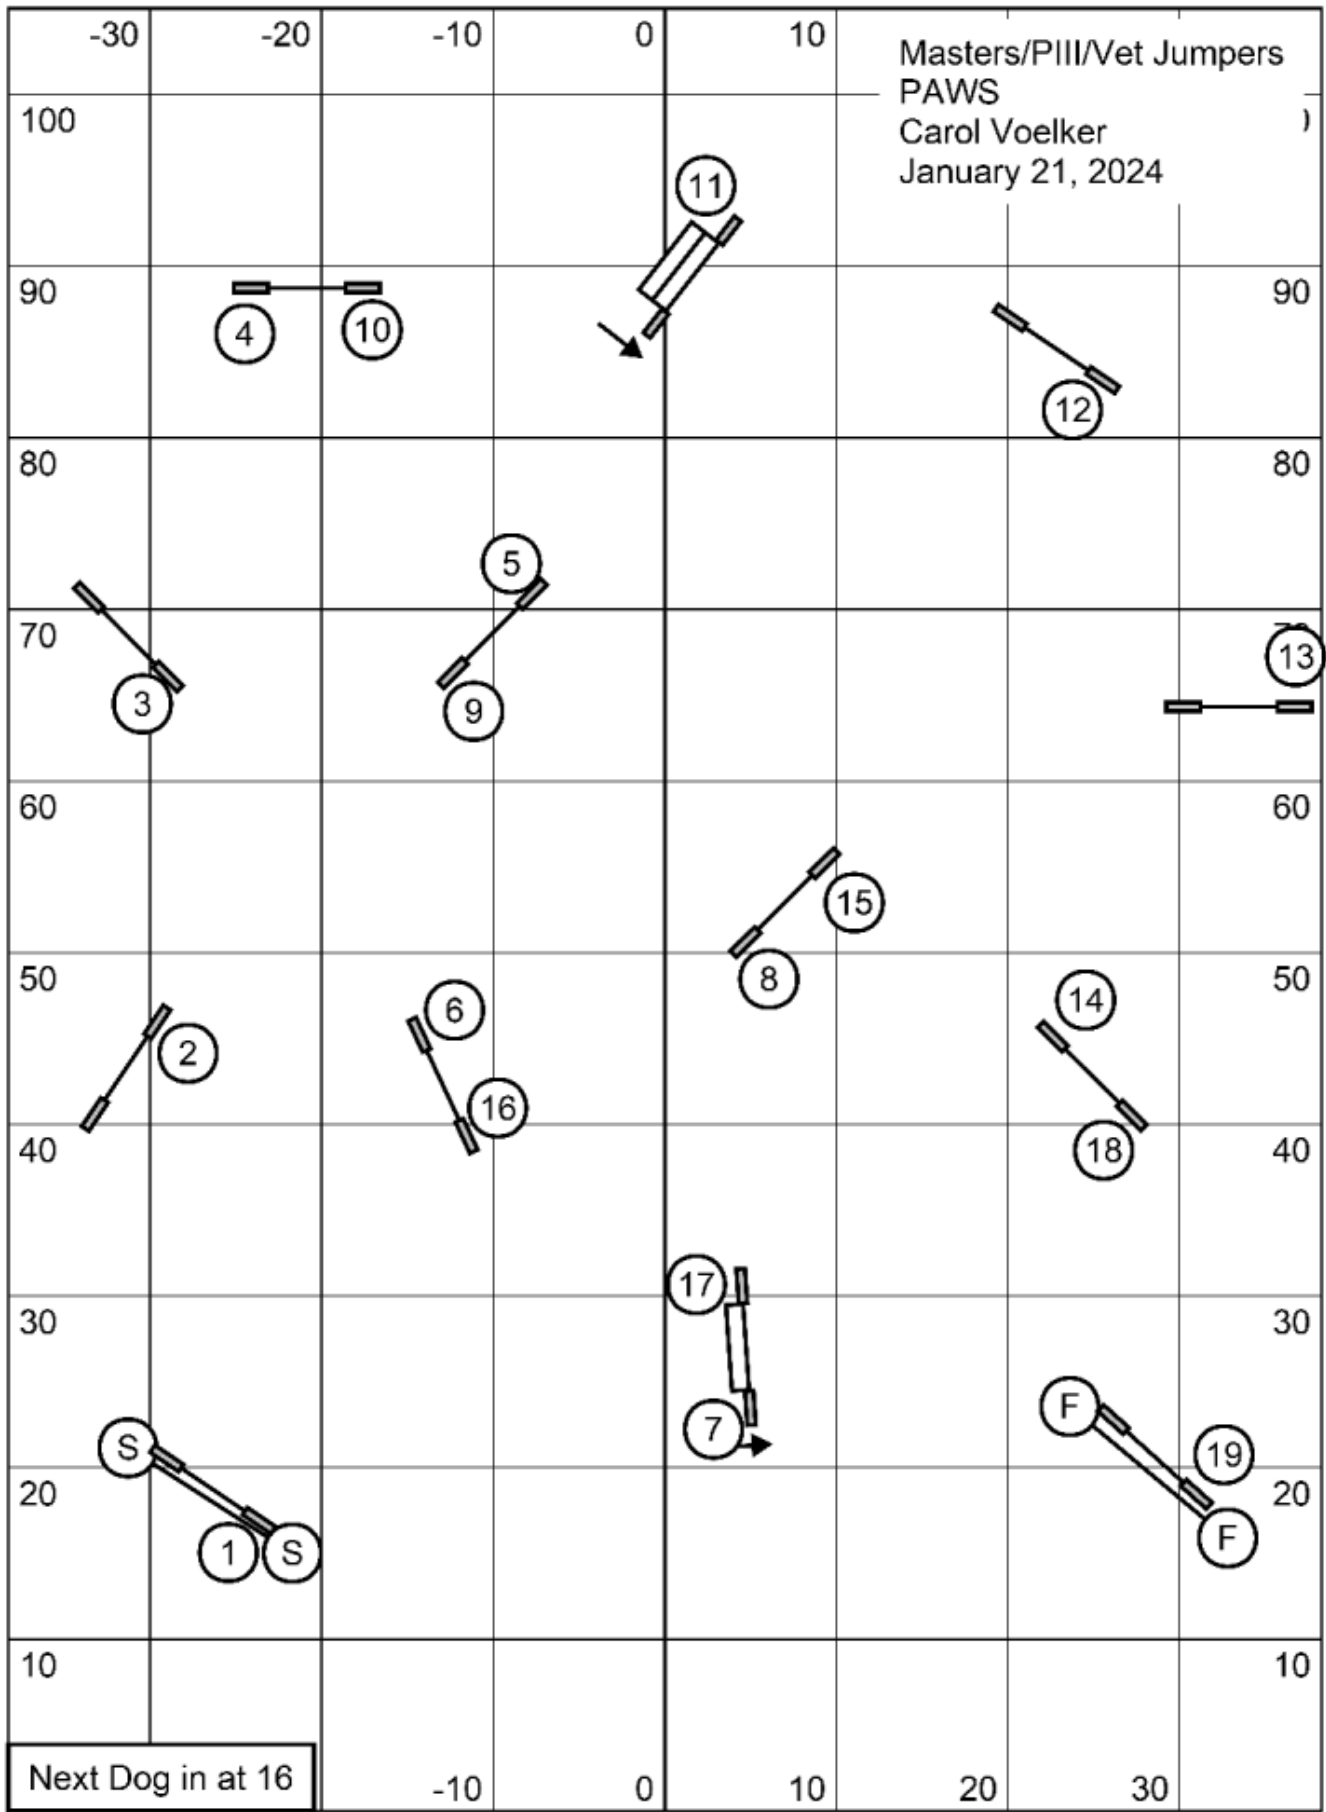

Starters/PI Snooker
PAWS
Carol Voelker
January 21, 2024

Opening: 3 reds, All bidirectional
Closing: 2 bidirectional, All else to be taken as numbered.
Champ:XS - 54sec, S/M - 52sec, L/XL - 50sec (P+2)

Contact to Contact OK
 Back to Back OK

Starters/PI Gamblers
 PAWS
 Carol Voelker
 January 21, 2024

Opening: 1-3-5-7, Aframe 7, 25sec, 18pts needed
 Gamble: XS - 19sec, S/M - 18sec, L/XL - 17sec (P+1)