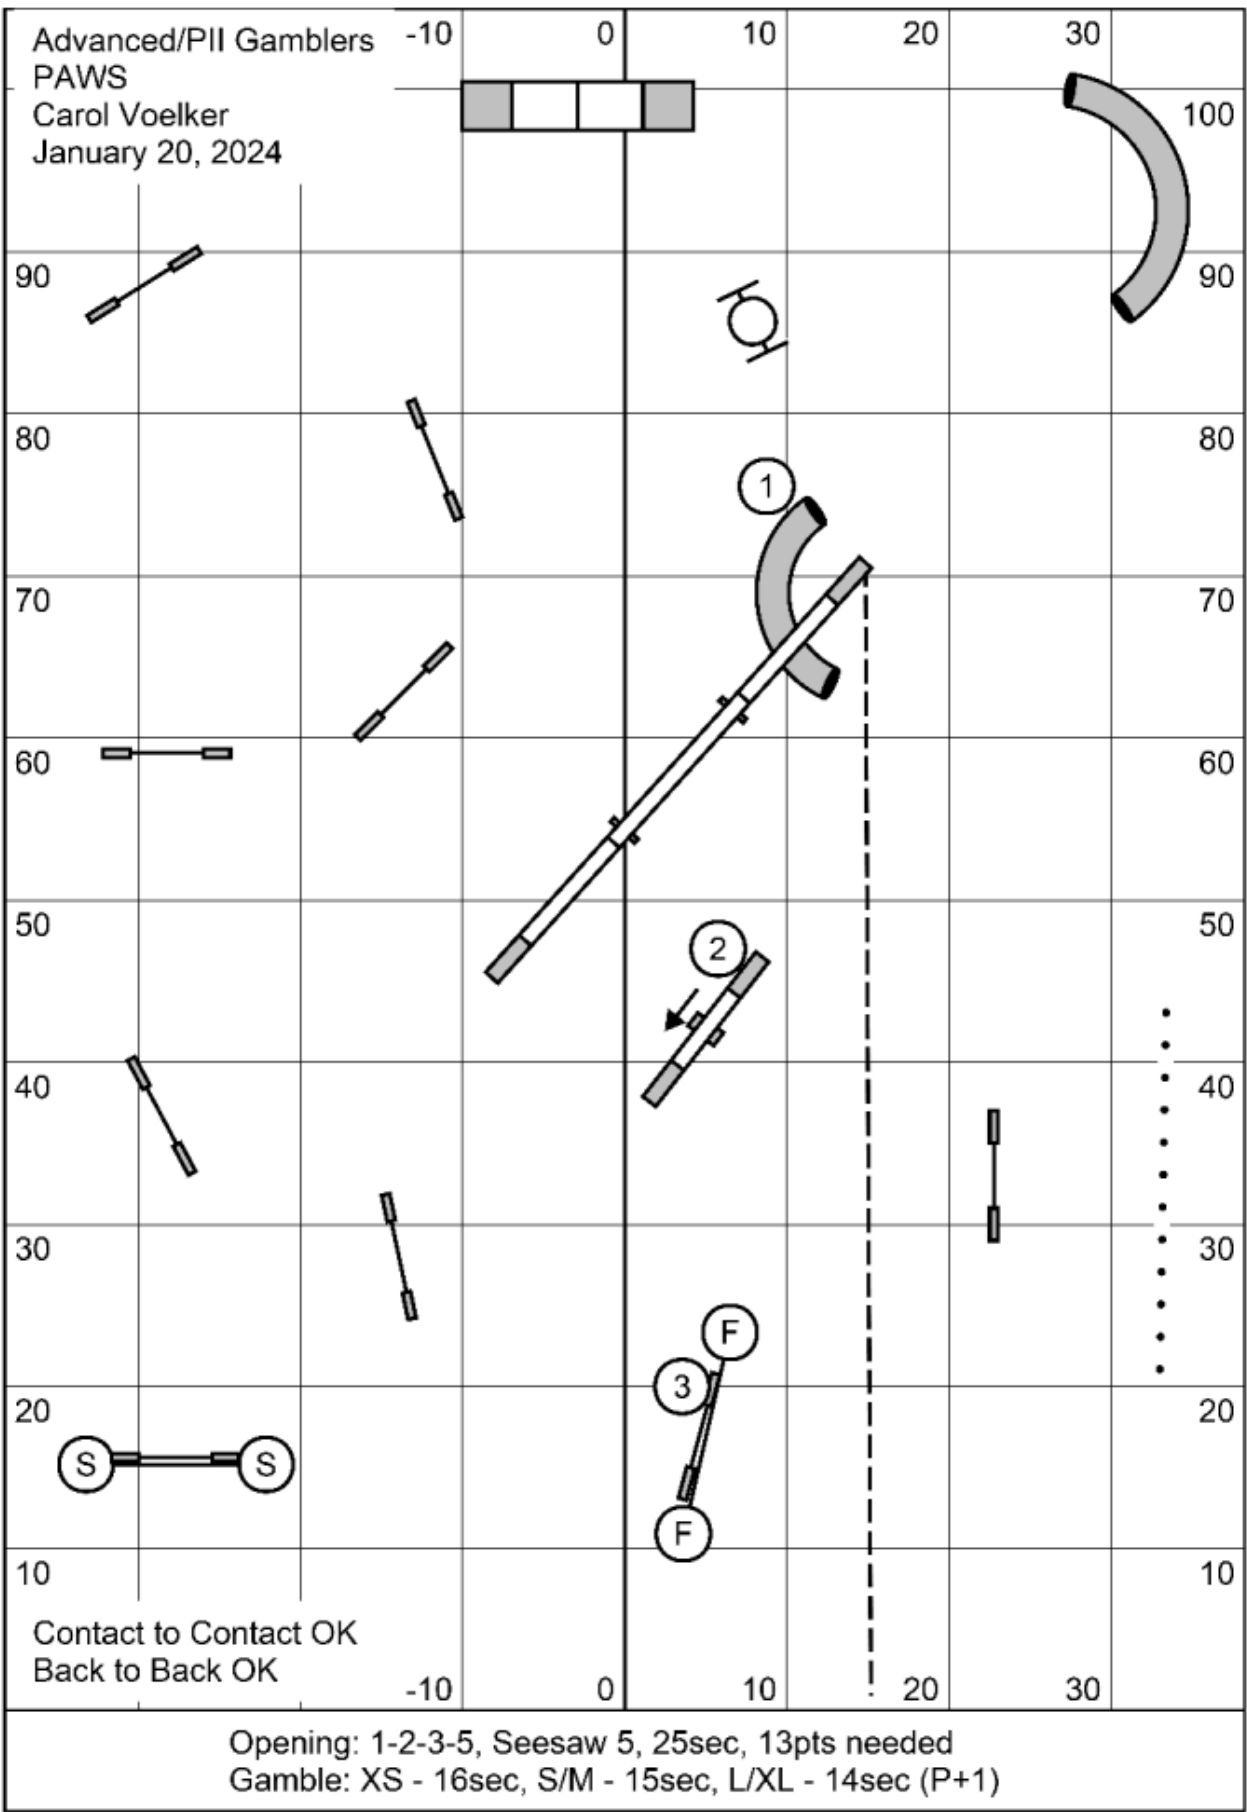

Masters/PIII/Vet Standard
 PAWS
 Carol Voelker
 January 20, 2024

Next Dog in at 16

Advanced/PII Standard
 PAWS
 Carol Voelker
 January 20, 2024

Starters/PI Standard
PAWS
Carol Voelker
January 20, 2024

Next Dog in at 15

Biathlon Standard
PAWS
Carol Voelker
January 20, 2024

Masters/PIII/Vet Gamblers
 PAWS
 Carol Voelker
 January 20, 2024

Opening: 1-2-3-5, Seesaw 5, 25sec, 13pts needed
 Gamble: XS - 15sec, S/M - 14sec, L/XL - 13sec (P+1, V+2)

Starters/PI Gamblers
 PAWS
 Carol Voelker
 January 20, 2024

Contact to Contact OK
 Back to Back OK

Opening: 1-2-3-5, Seesaw 5, 25sec, 13pts needed
 Gamble: XS - 15sec, S/M - 14sec, L/XL - 13sec (P+1)

Biathlon Jumpers
PAWS
Carol Voelker
January 20, 2024