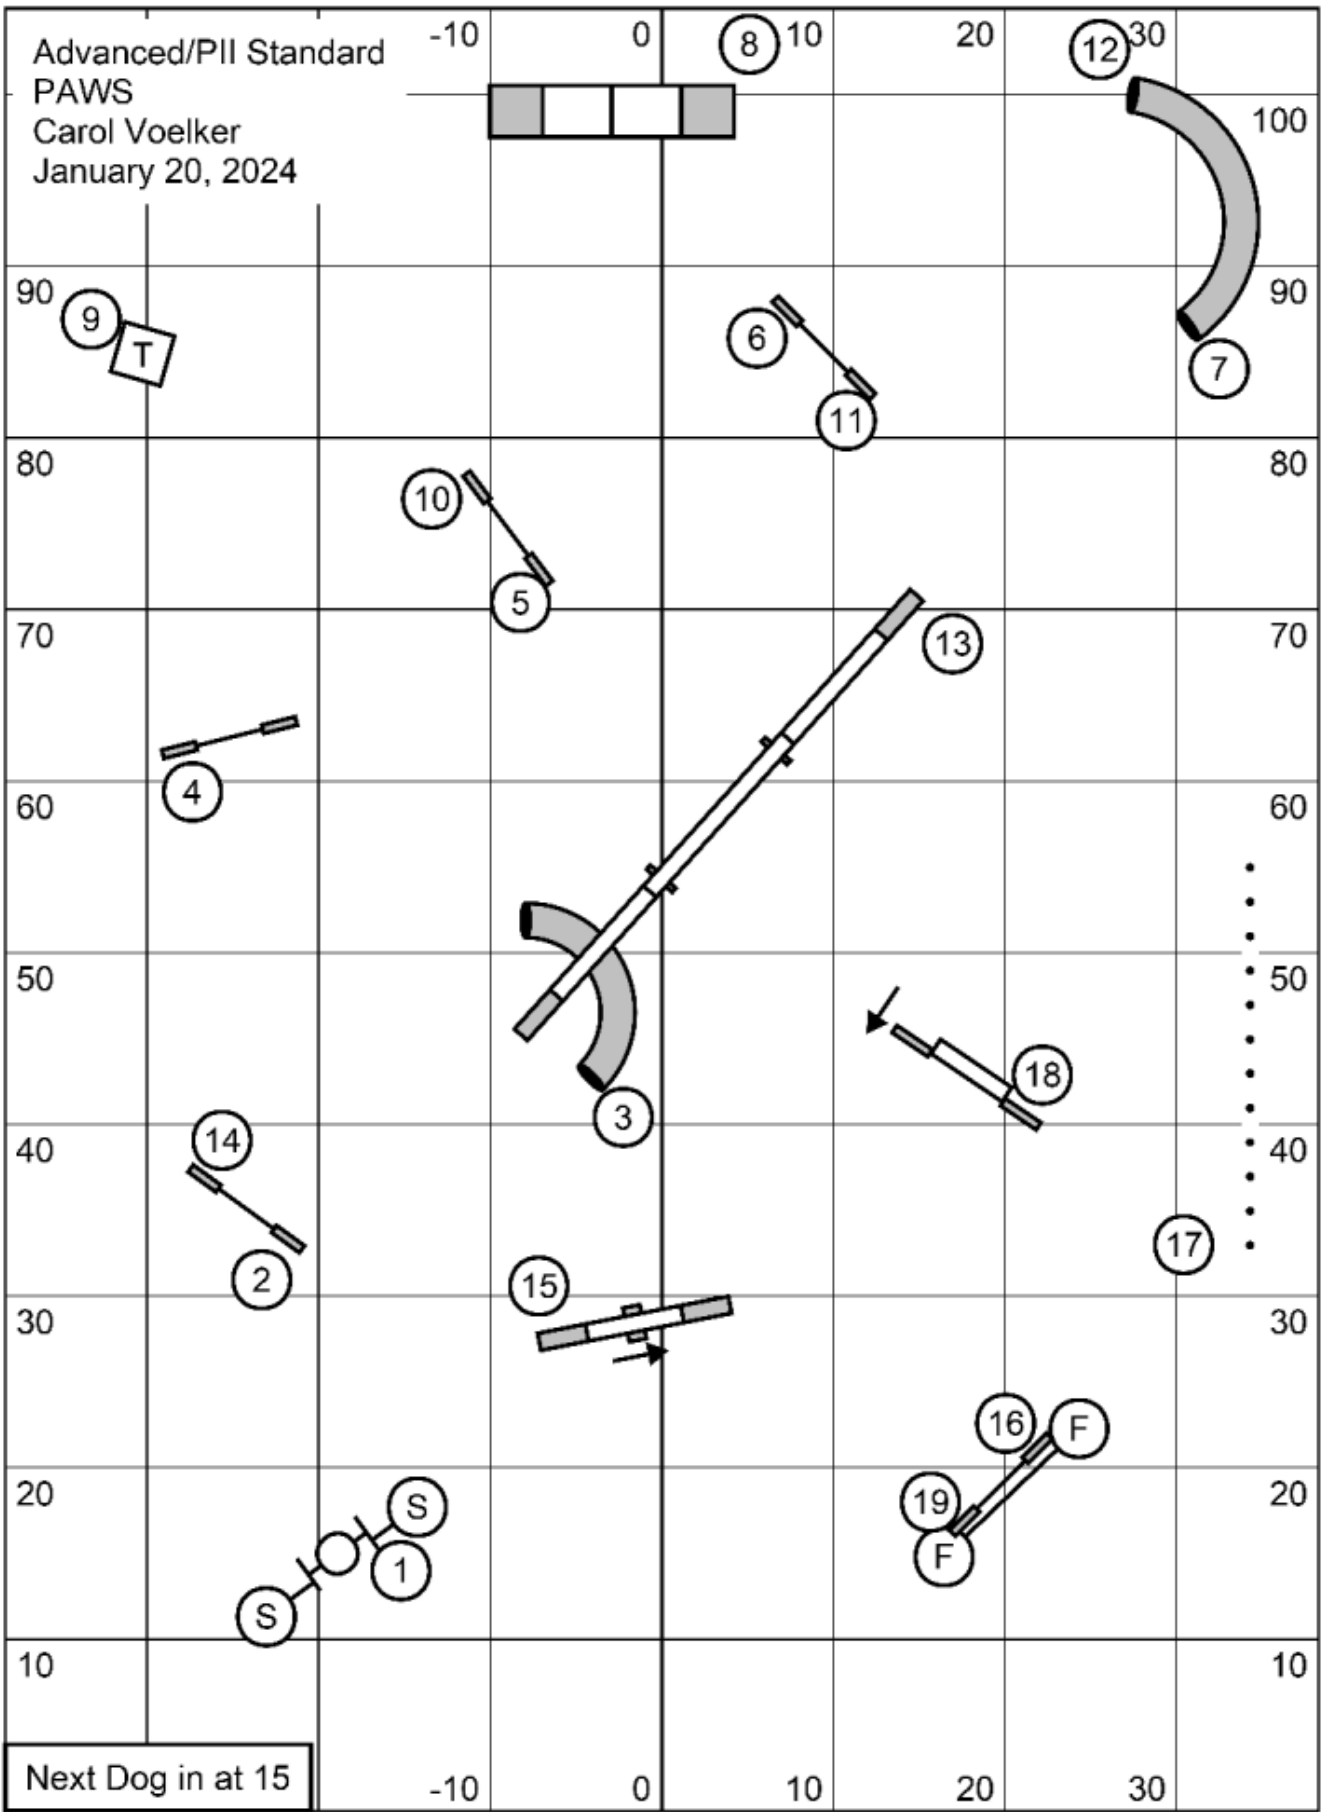

Masters/PIII/Vet Standard
 PAWS
 Carol Voelker
 January 20, 2024

Next Dog in at 16

Advanced/PII Standard
 PAWS
 Carol Voelker
 January 20, 2024

Starters/PI Standard
PAWS
Carol Voelker
January 20, 2024

Next Dog in at 15

Biathlon Standard
PAWS
Carol Voelker
January 20, 2024

Masters/PIII/Vet Gamblers
 PAWS
 Carol Voelker
 January 20, 2024

Opening: 1-2-3-5, Seesaw 5, 25sec, 13pts needed
 Gamble: XS - 15sec, S/M - 14sec, L/XL - 13sec (P+1, V+2)

Starters/PI Gamblers
 PAWS
 Carol Voelker
 January 20, 2024

Contact to Contact OK
 Back to Back OK

Opening: 1-2-3-5, Seesaw 5, 25sec, 13pts needed
 Gamble: XS - 15sec, S/M - 14sec, L/XL - 13sec (P+1)

Biathlon Jumpers
PAWS
Carol Voelker
January 20, 2024