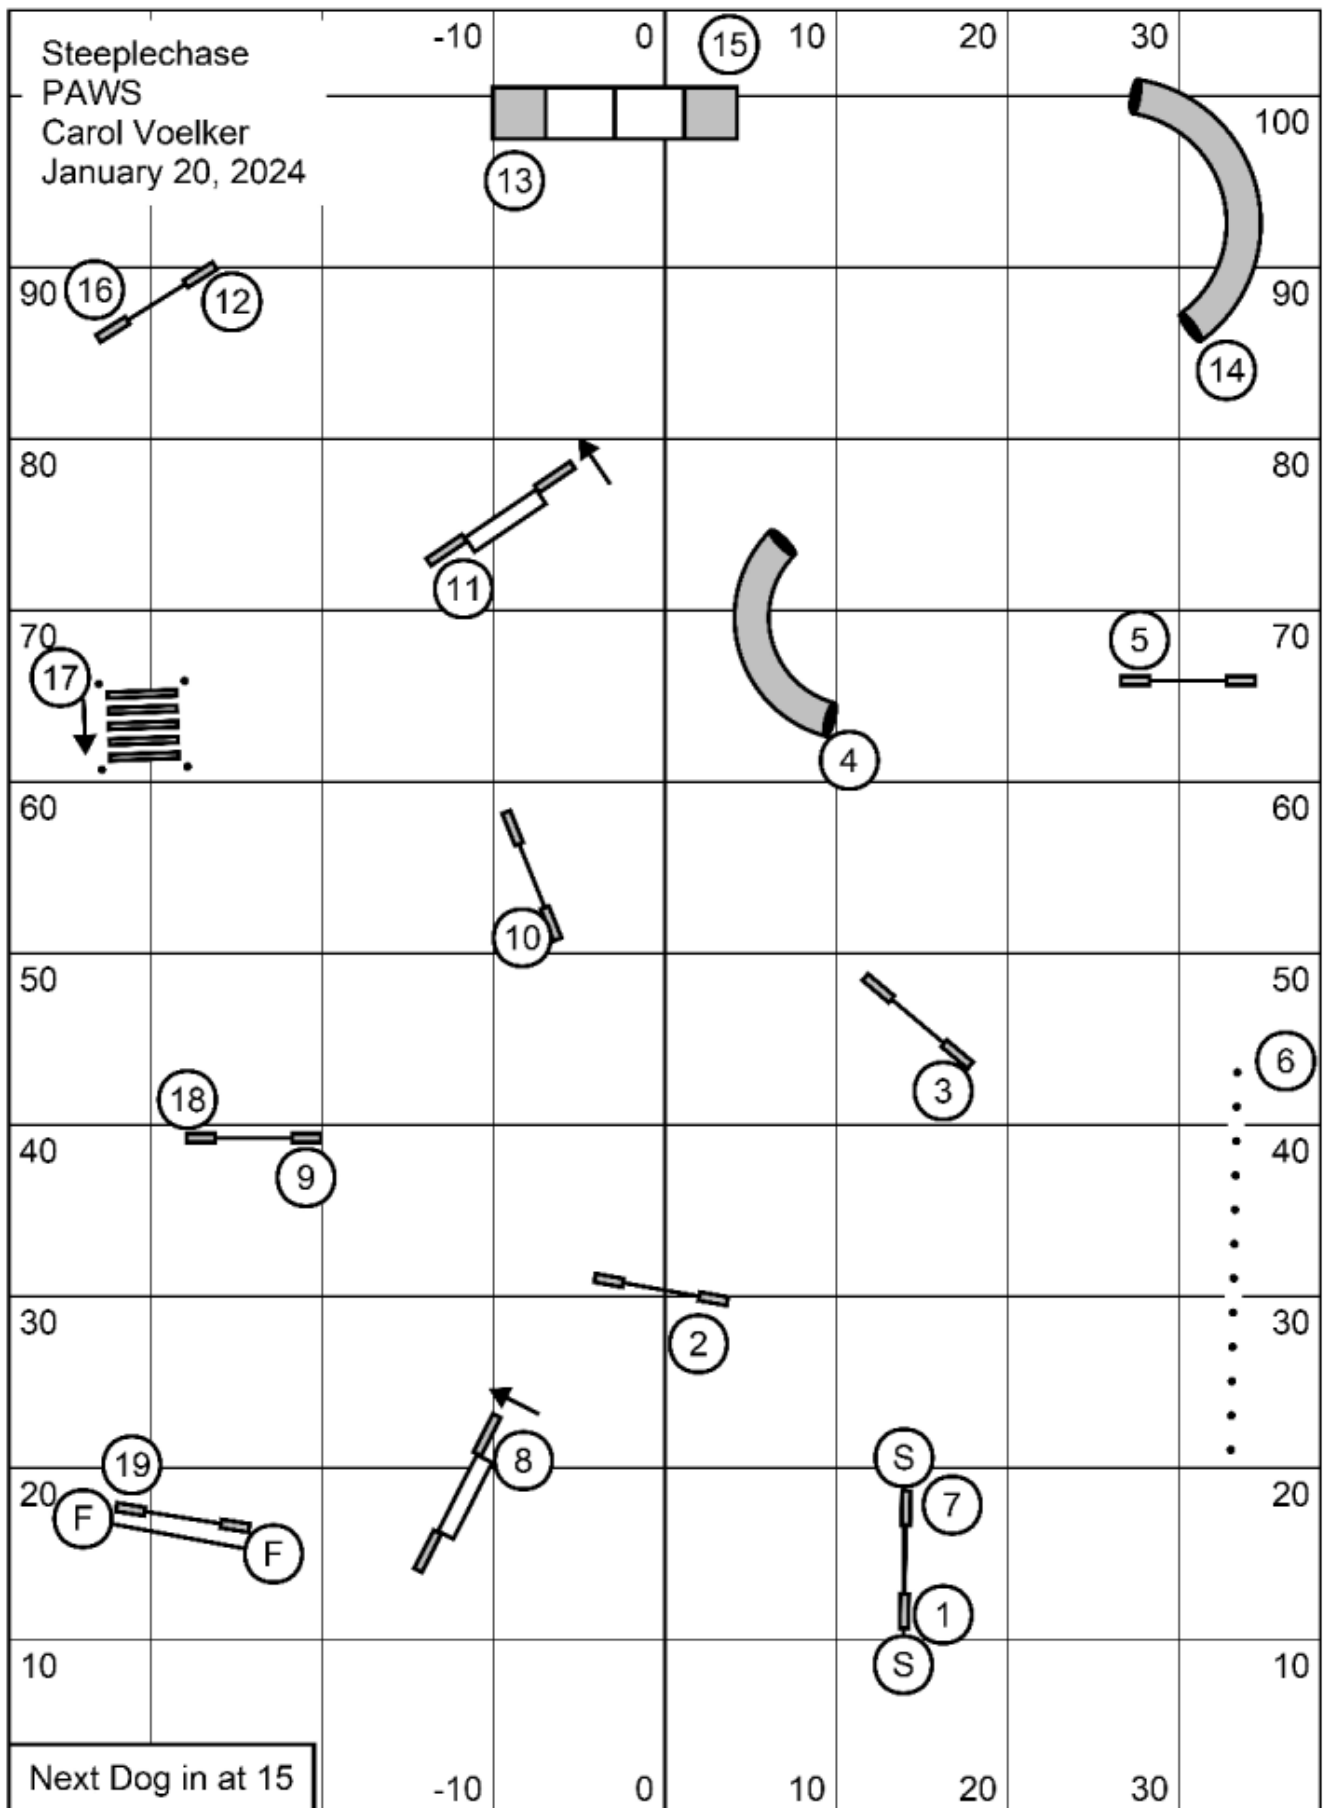

Steeplechase
PAWS
Carol Voelker
January 20, 2024