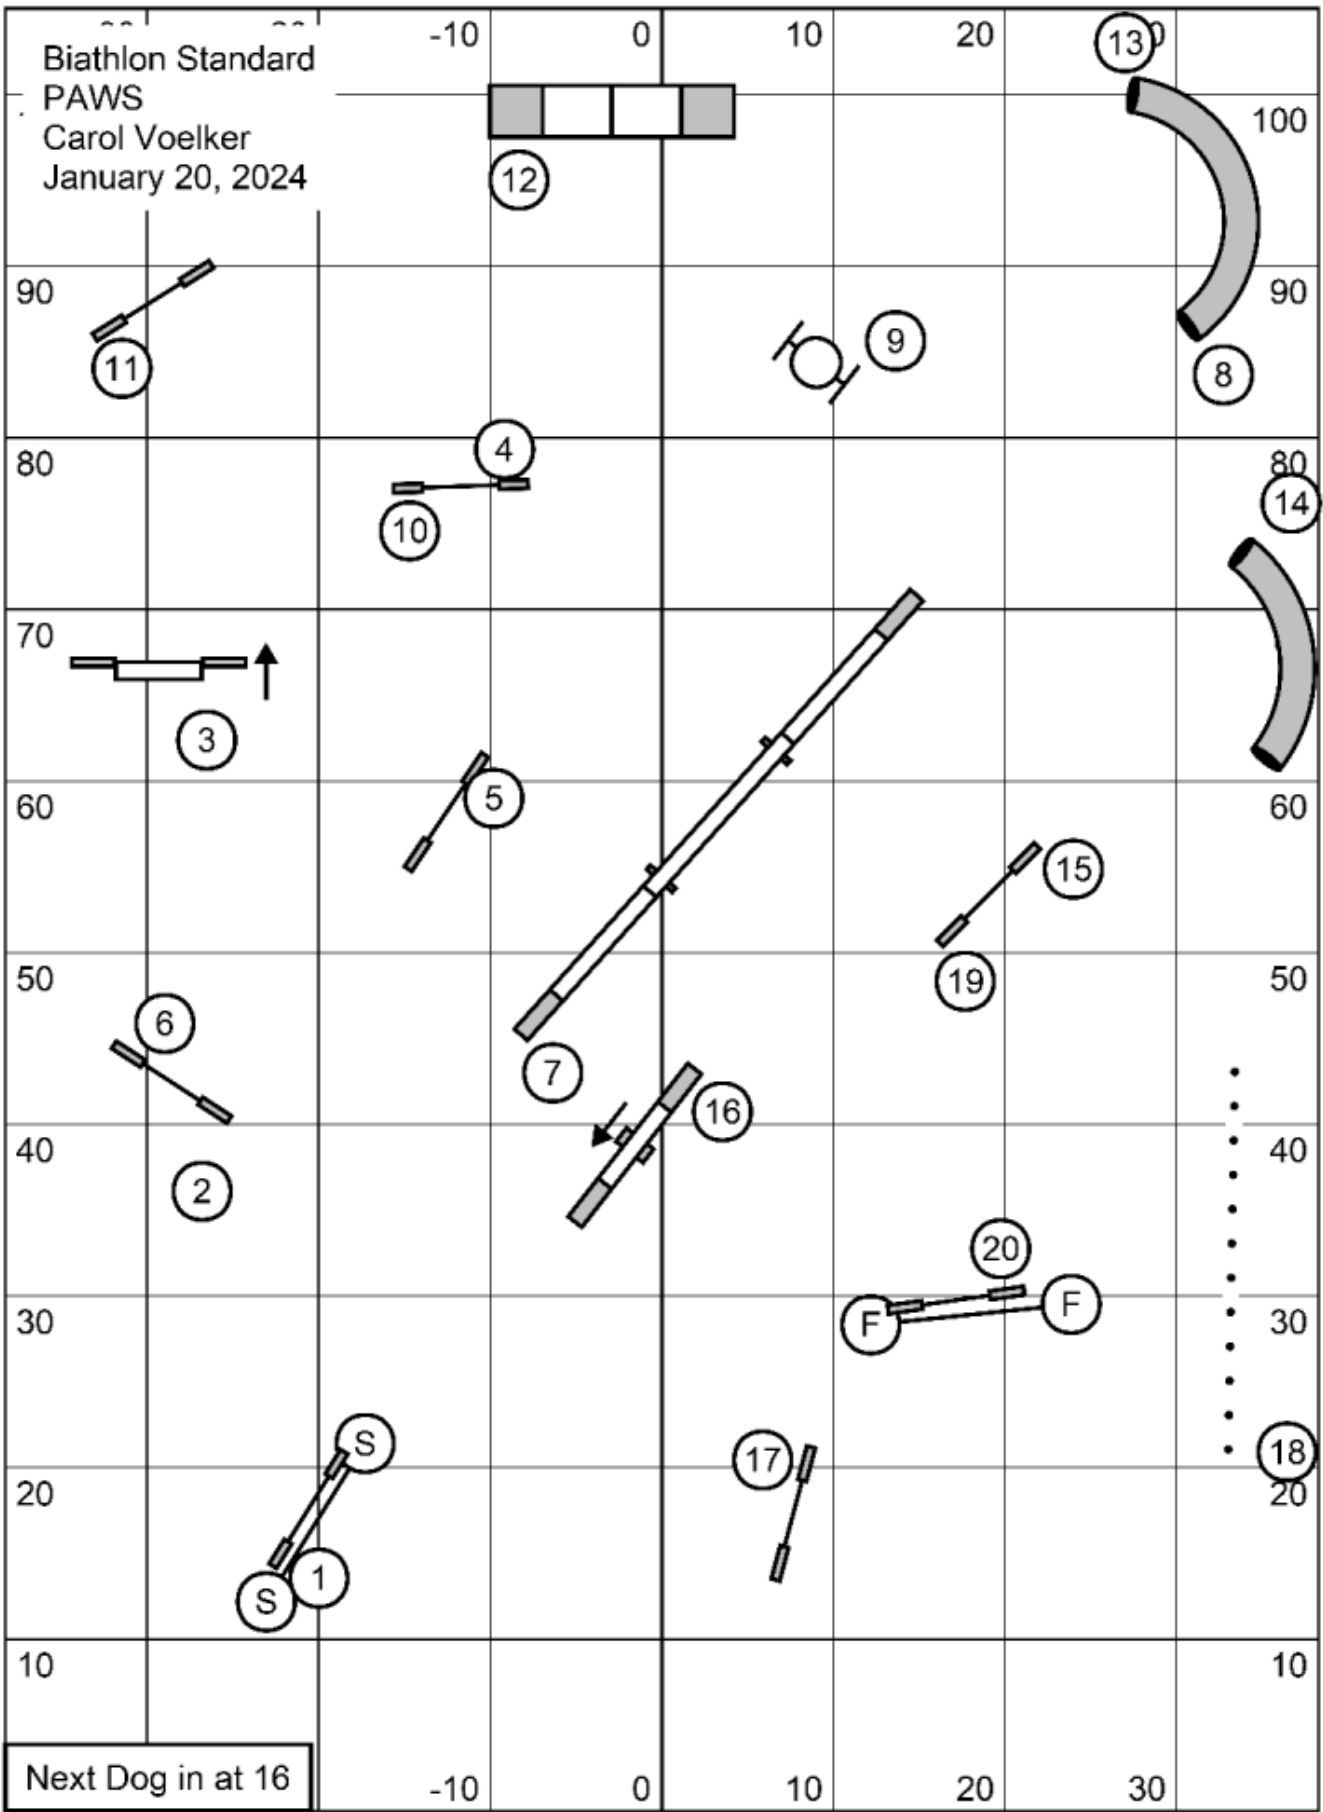

Masters/PIII/Vet Standard
 PAWS
 Carol Voelker
 January 20, 2024

Next Dog in at 16

Advanced/PII Standard
 PAWS
 Carol Voelker
 January 20, 2024

Starters/PI Standard
PAWS
Carol Voelker
January 20, 2024

Next Dog in at 15

Biathlon Standard
PAWS
Carol Voelker
January 20, 2024

Masters/PIII/Vet Gamblers
 PAWS
 Carol Voelker
 January 20, 2024

Opening: 1-2-3-5, Seesaw 5, 25sec, 13pts needed
 Gamble: XS - 15sec, S/M - 14sec, L/XL - 13sec (P+1, V+2)

Starters/PI Gamblers
 PAWS
 Carol Voelker
 January 20, 2024

Contact to Contact OK
 Back to Back OK

Opening: 1-2-3-5, Seesaw 5, 25sec, 13pts needed
 Gamble: XS - 15sec, S/M - 14sec, L/XL - 13sec (P+1)

Biathlon Jumpers
PAWS
Carol Voelker
January 20, 2024

Next Dog in at 17

Steeplechase
PAWS
Carol Voelker
January 20, 2024

Masters/P/III/Vet Jumpers
 PAWS
 Carol Voelker
 January 20, 2024

Advanced/PII Jumpers
PAWS
Carol Voelker
January 20, 2024