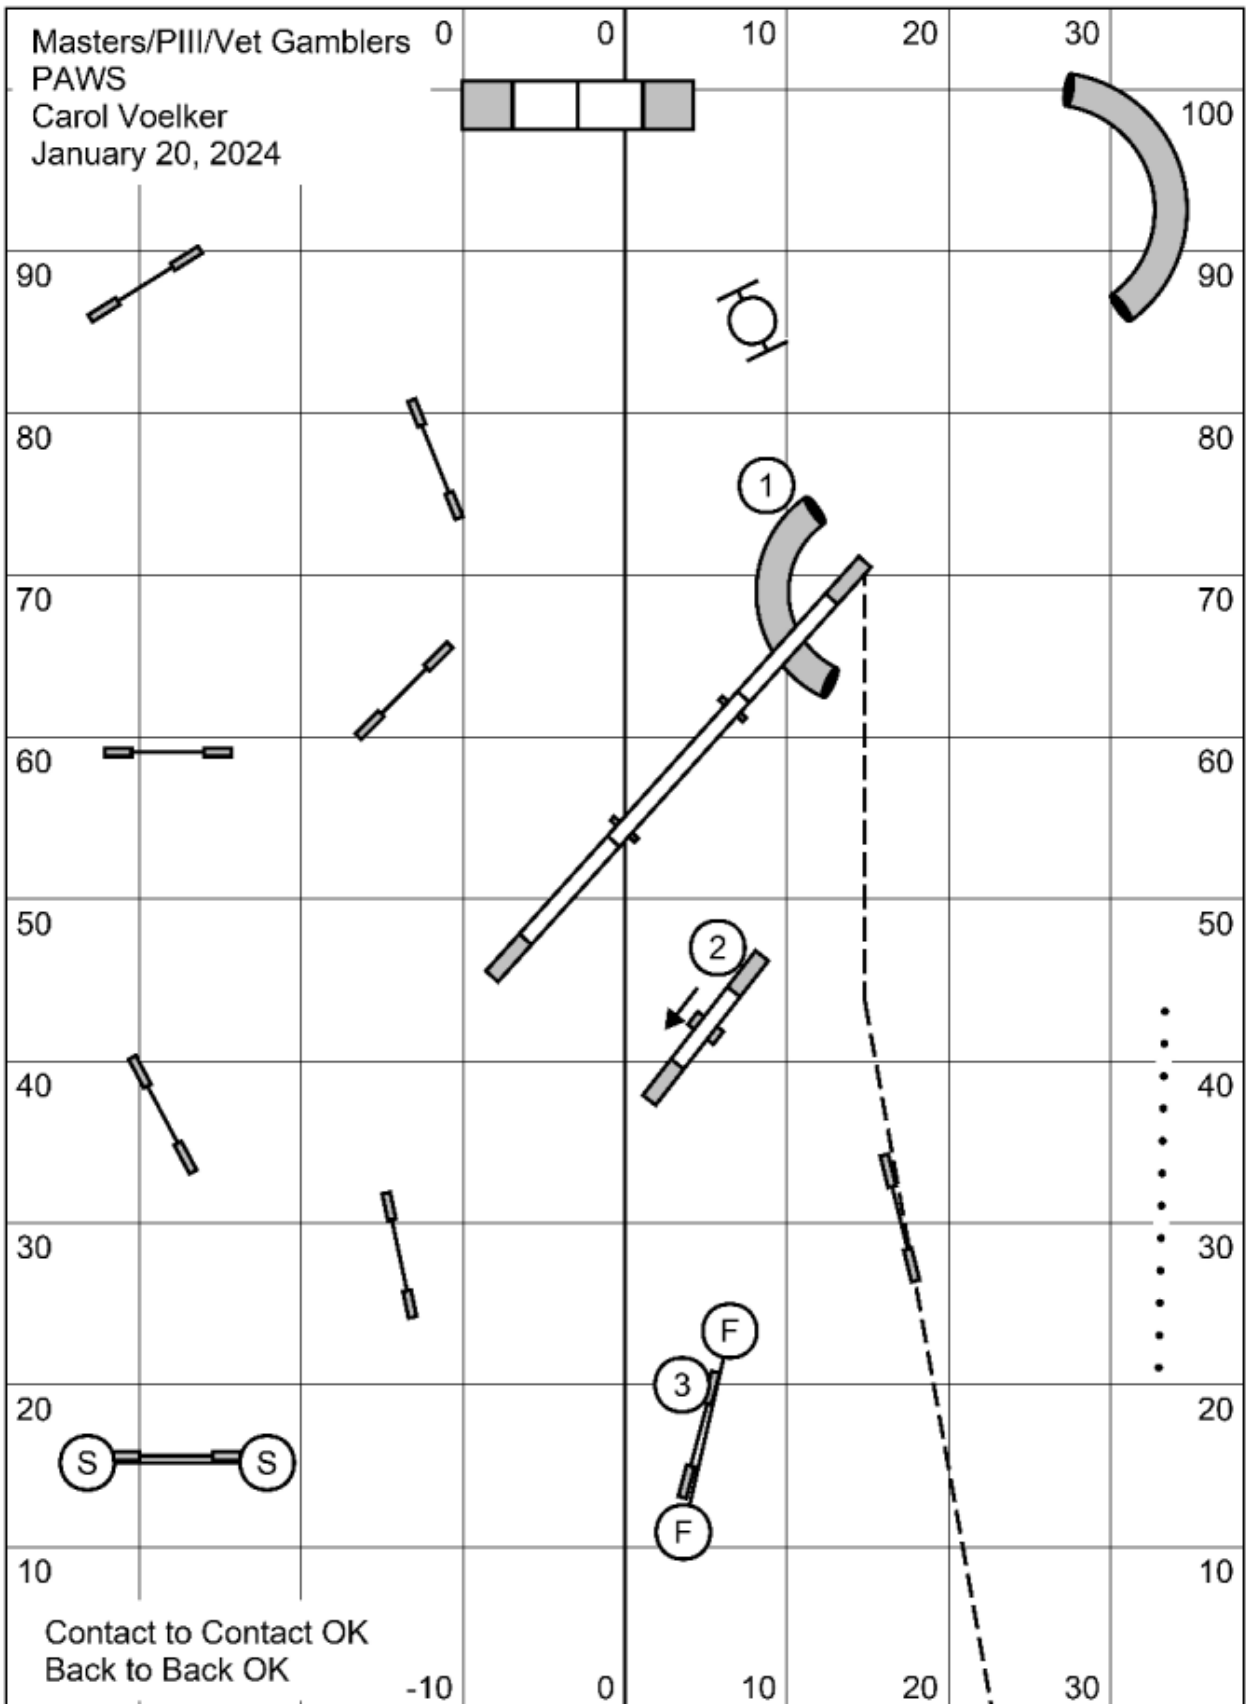

Masters/PIII/Vet Standard
 PAWS
 Carol Voelker
 January 20, 2024

Next Dog in at 16

Advanced/PII Standard
 PAWS
 Carol Voelker
 January 20, 2024

Starters/PI Standard
PAWS
Carol Voelker
January 20, 2024

Next Dog in at 15

Biathlon Standard
PAWS
Carol Voelker
January 20, 2024

Masters/PIII/Vet Gamblers
 PAWS
 Carol Voelker
 January 20, 2024

Opening: 1-2-3-5, Seesaw 5, 25sec, 13pts needed
 Gamble: XS - 15sec, S/M - 14sec, L/XL - 13sec (P+1, V+2)

Starters/PI Gamblers
 PAWS
 Carol Voelker
 January 20, 2024

Contact to Contact OK
 Back to Back OK

Opening: 1-2-3-5, Seesaw 5, 25sec, 13pts needed
 Gamble: XS - 15sec, S/M - 14sec, L/XL - 13sec (P+1)

Biathlon Jumpers
PAWS
Carol Voelker
January 20, 2024