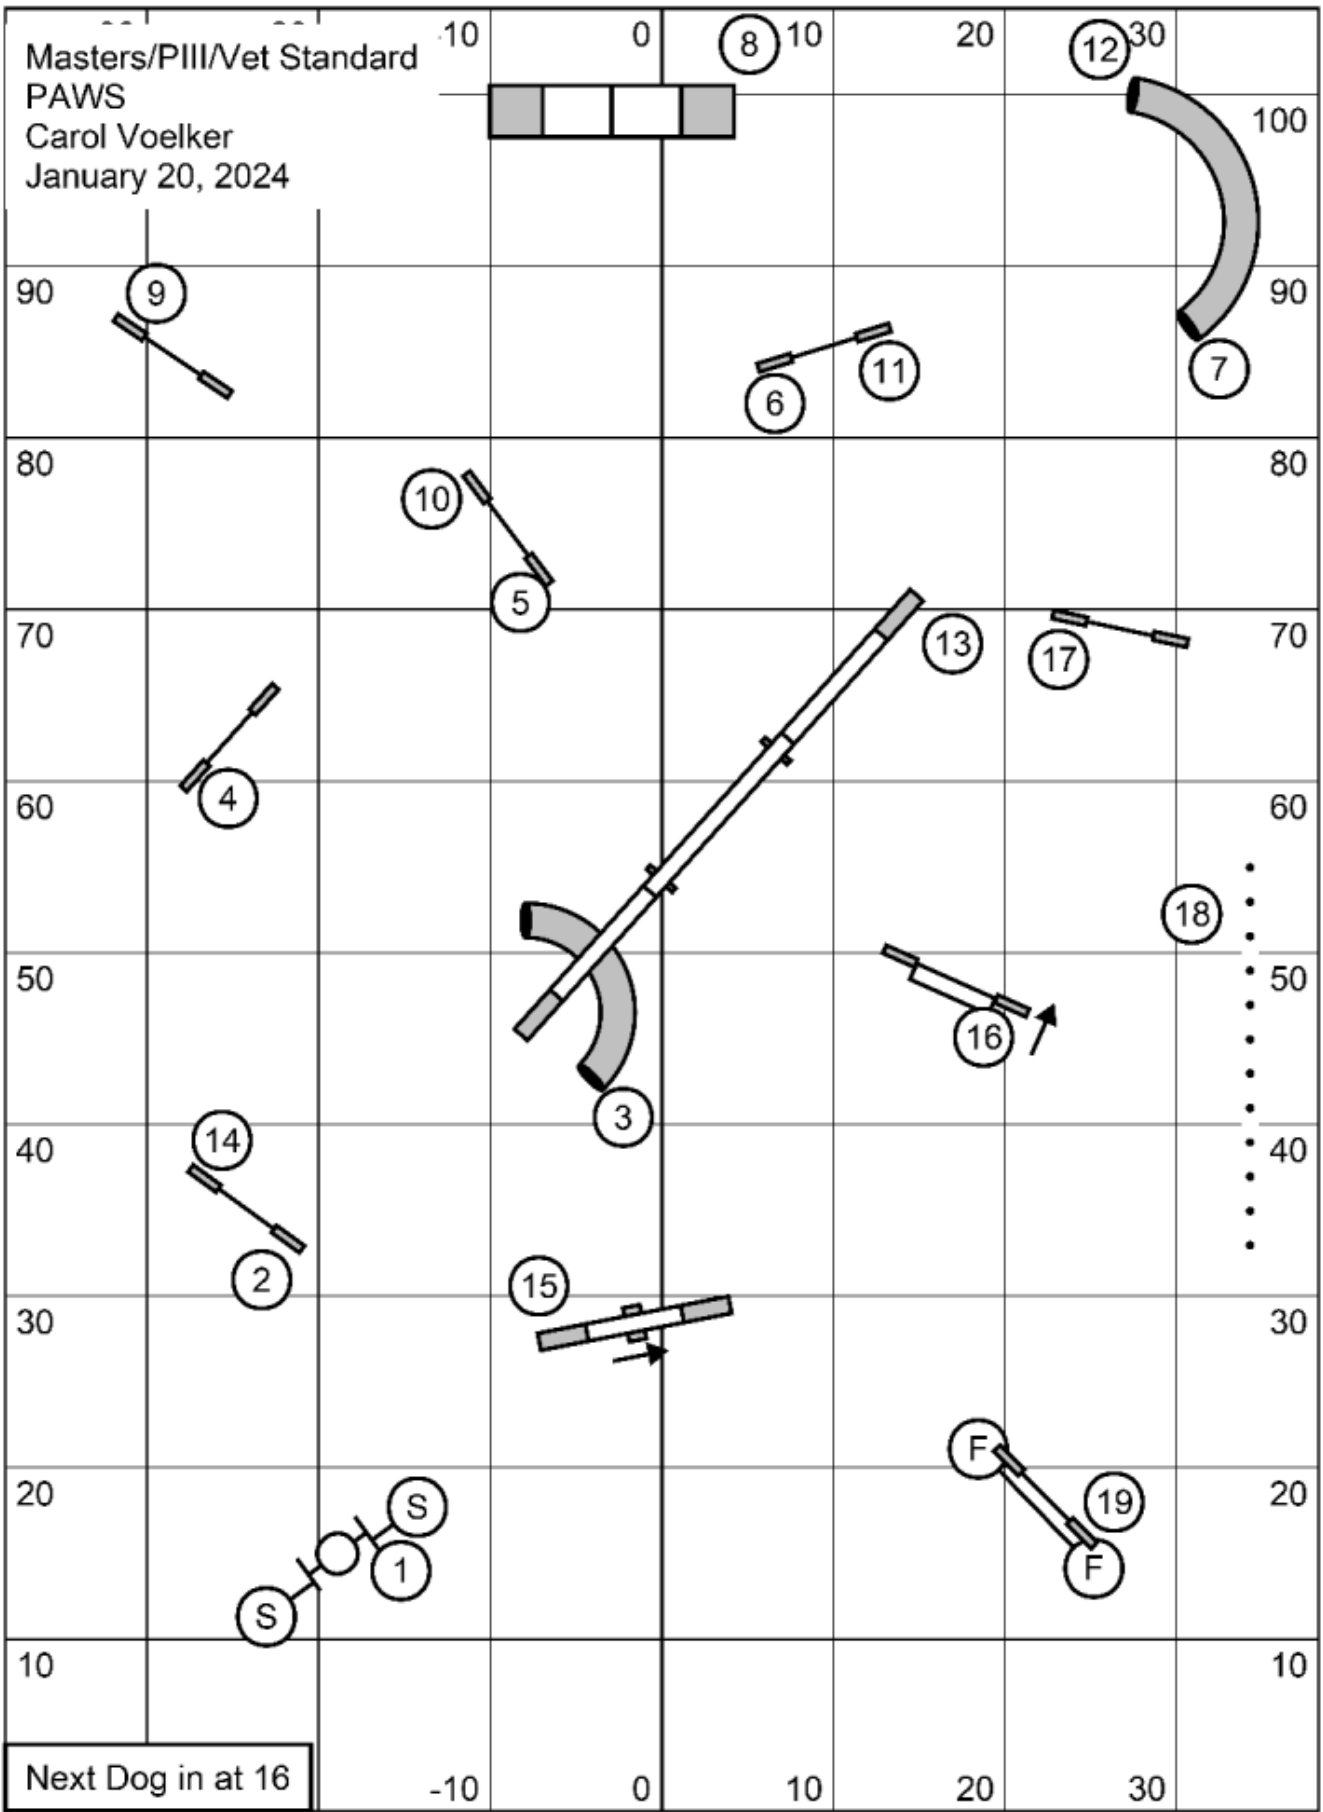

Masters/PIII/Vet Standard
 PAWS
 Carol Voelker
 January 20, 2024

Next Dog in at 16

Advanced/PII Standard
 PAWS
 Carol Voelker
 January 20, 2024

Starters/PI Standard
PAWS
Carol Voelker
January 20, 2024

Next Dog in at 15

Biathlon Standard
PAWS
Carol Voelker
January 20, 2024

Masters/PIII/Vet Gamblers
 PAWS
 Carol Voelker
 January 20, 2024

Opening: 1-2-3-5, Seesaw 5, 25sec, 13pts needed
 Gamble: XS - 15sec, S/M - 14sec, L/XL - 13sec (P+1, V+2)

Starters/PI Gamblers
 PAWS
 Carol Voelker
 January 20, 2024

Contact to Contact OK
 Back to Back OK

Opening: 1-2-3-5, Seesaw 5, 25sec, 13pts needed
 Gamble: XS - 15sec, S/M - 14sec, L/XL - 13sec (P+1)

Biathlon Jumpers
PAWS
Carol Voelker
January 20, 2024