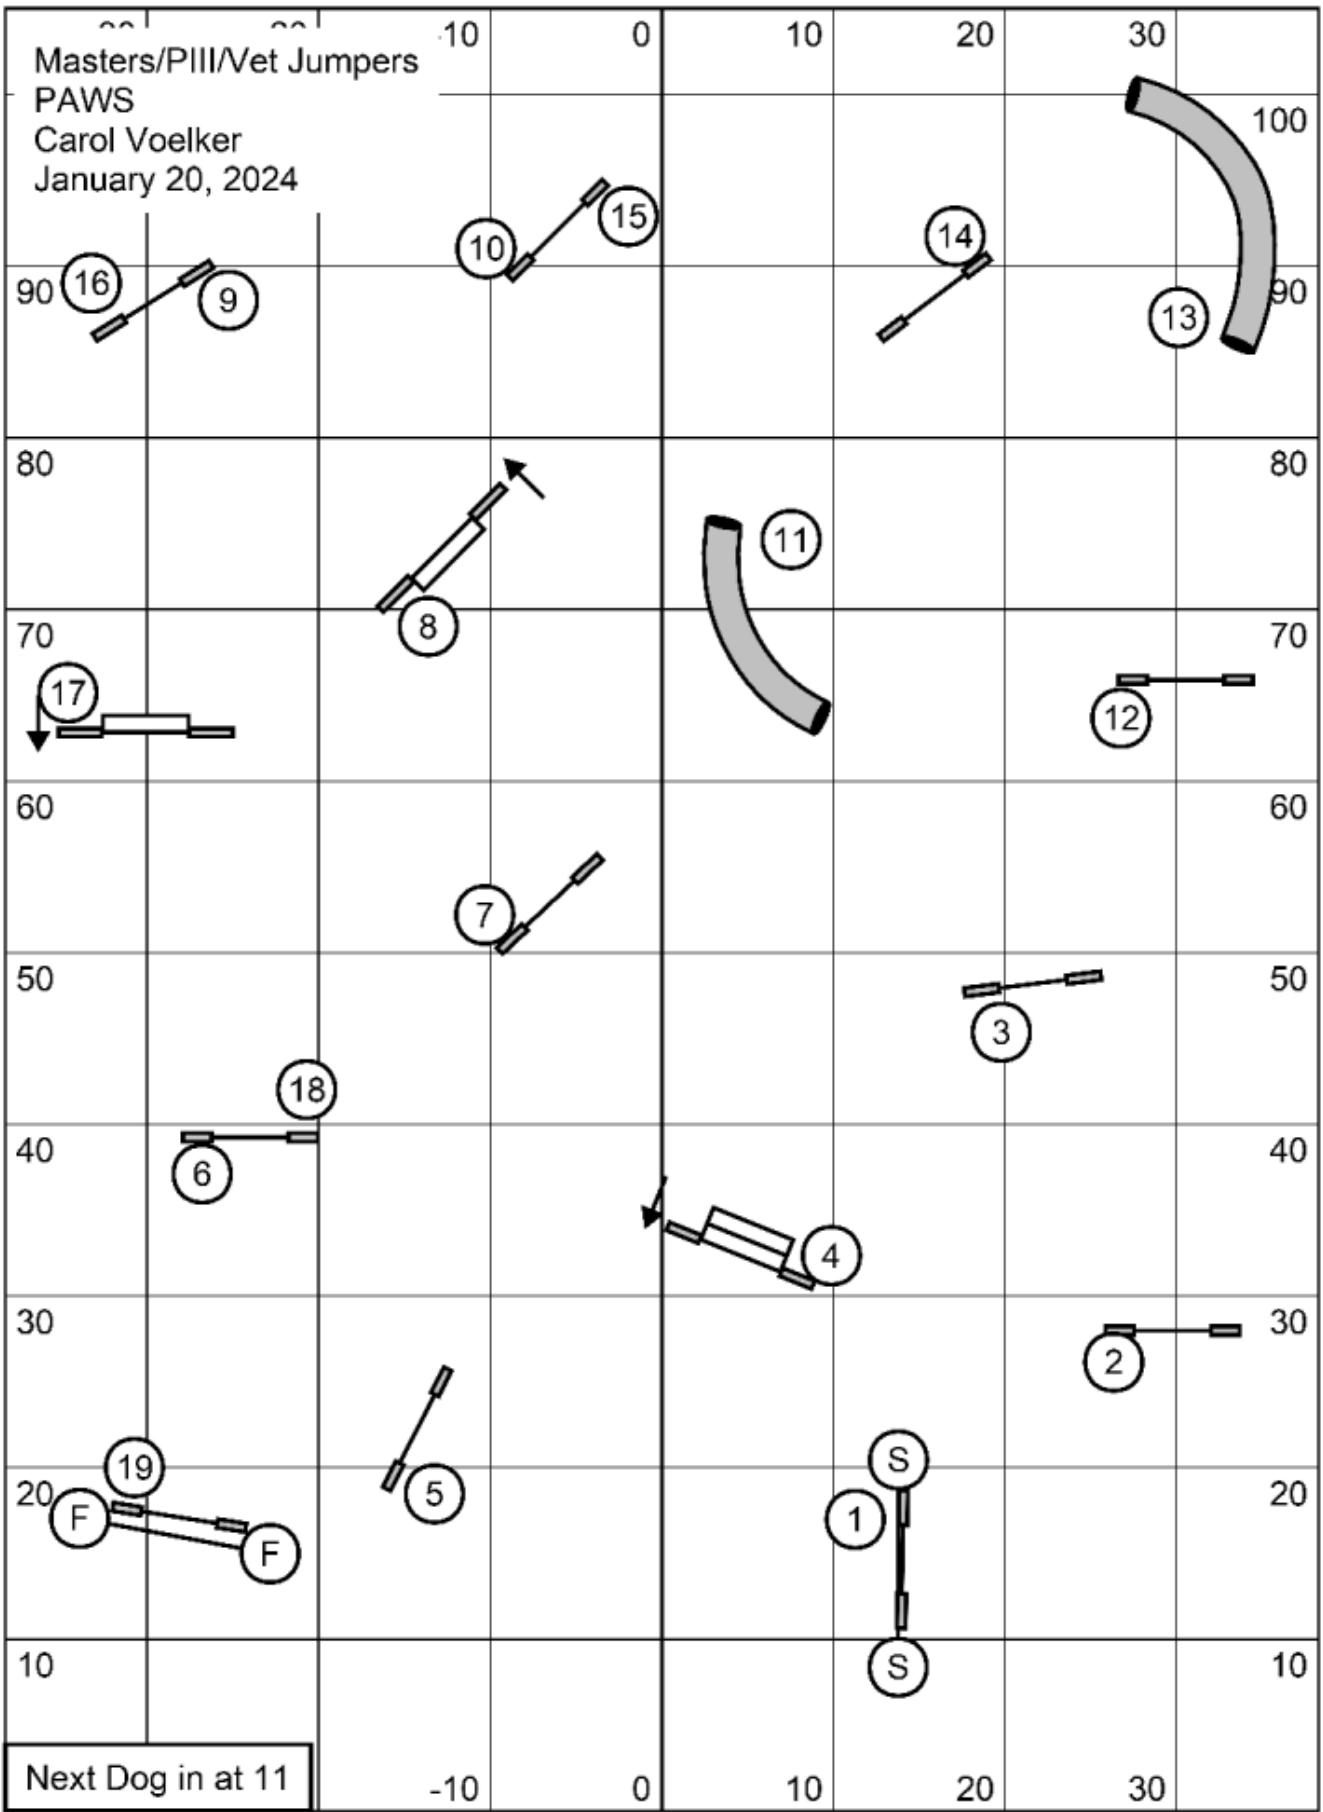

Masters/P/III/Vet Jumpers
PAWS
Carol Voelker
January 20, 2024