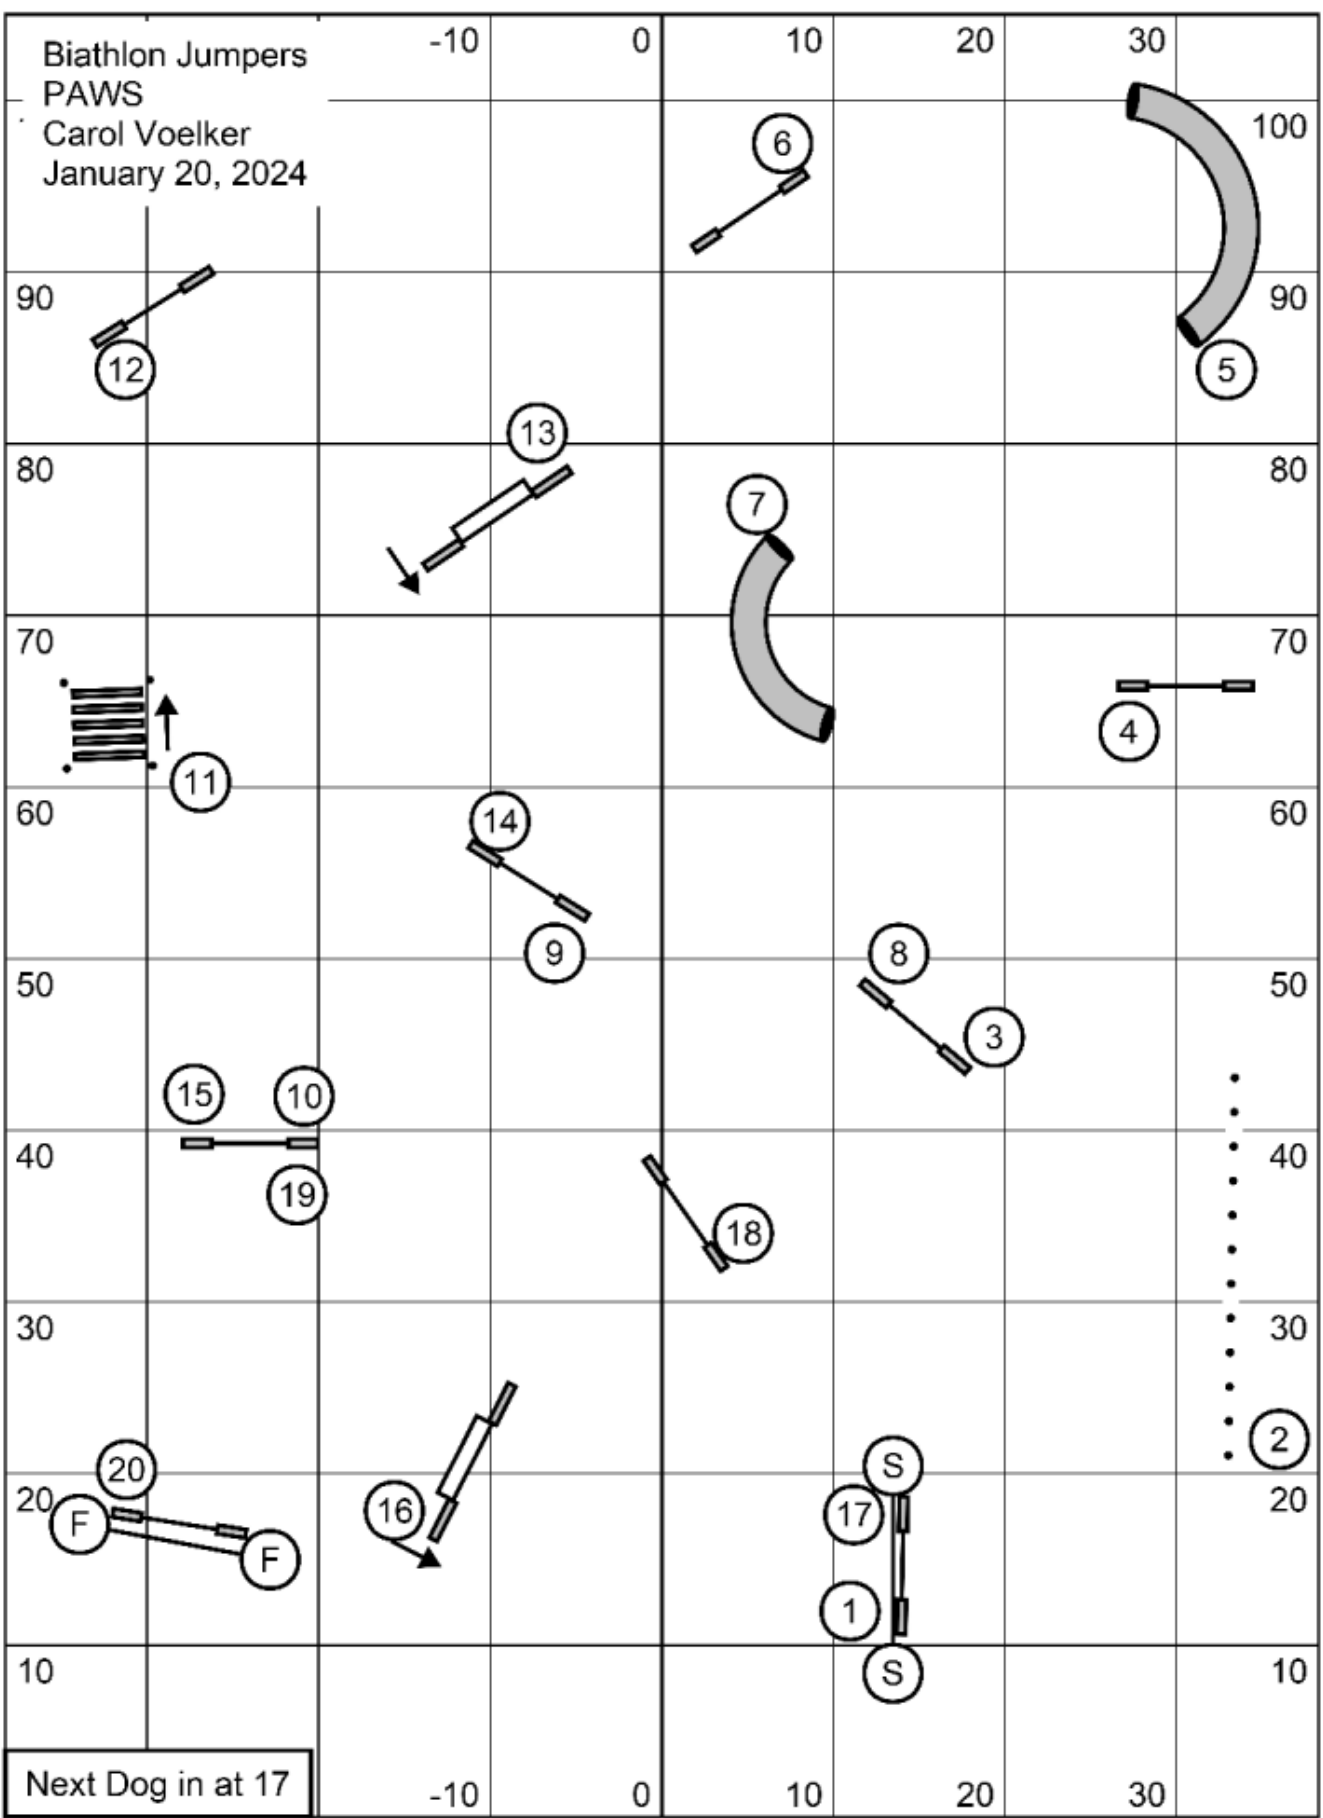

Biathlon Standard
PAWS
Carol Voelker
January 20, 2024

Masters/PIII/Vet Gamblers
 PAWS
 Carol Voelker
 January 20, 2024

Opening: 1-2-3-5, Seesaw 5, 25sec, 13pts needed
 Gamble: XS - 15sec, S/M - 14sec, L/XL - 13sec (P+1, V+2)

Starters/PI Gamblers
 PAWS
 Carol Voelker
 January 20, 2024

Contact to Contact OK
 Back to Back OK

Opening: 1-2-3-5, Seesaw 5, 25sec, 13pts needed
 Gamble: XS - 15sec, S/M - 14sec, L/XL - 13sec (P+1)

Biathlon Jumpers
PAWS
Carol Voelker
January 20, 2024