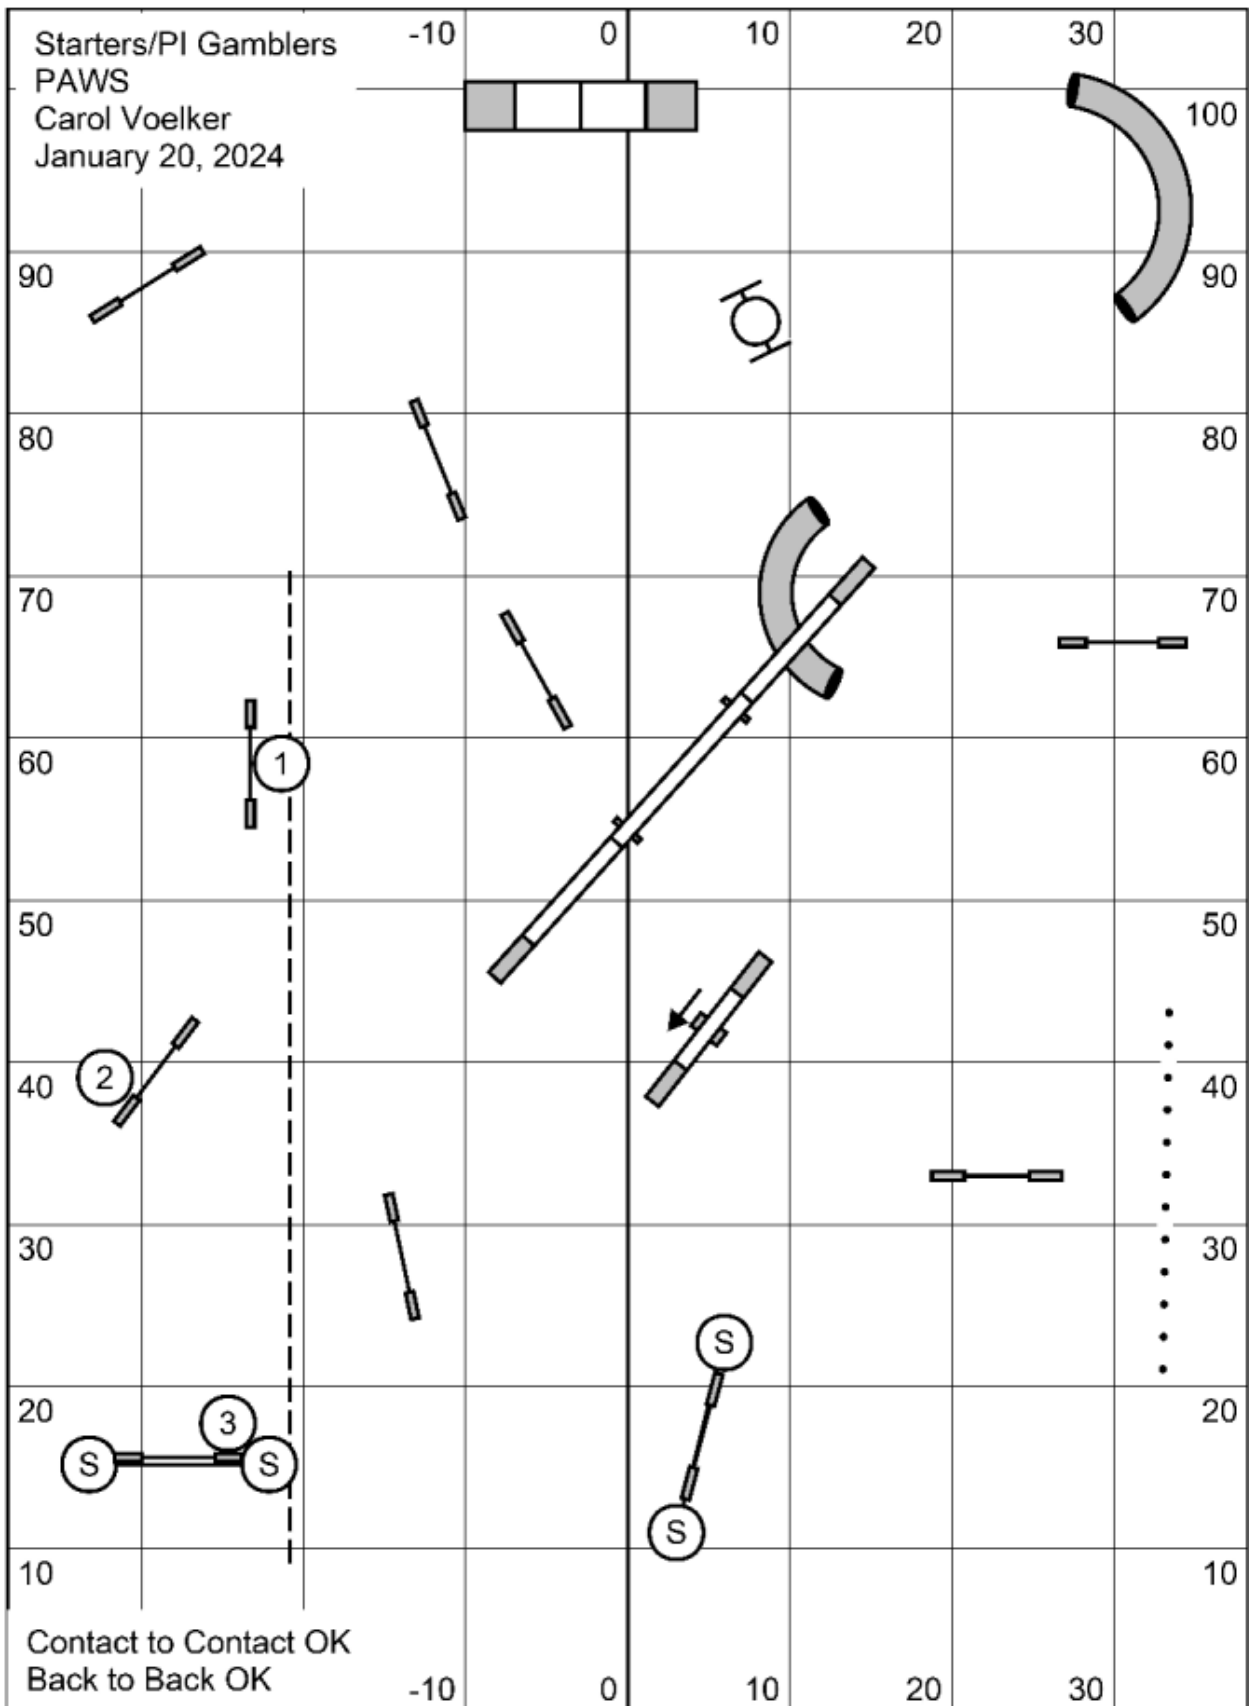

Biathlon Standard
PAWS
Carol Voelker
January 20, 2024

Masters/PIII/Vet Gamblers
 PAWS
 Carol Voelker
 January 20, 2024

Opening: 1-2-3-5, Seesaw 5, 25sec, 13pts needed
 Gamble: XS - 15sec, S/M - 14sec, L/XL - 13sec (P+1, V+2)

Starters/PI Gamblers
 PAWS
 Carol Voelker
 January 20, 2024

Contact to Contact OK
 Back to Back OK

Opening: 1-2-3-5, Seesaw 5, 25sec, 13pts needed
 Gamble: XS - 15sec, S/M - 14sec, L/XL - 13sec (P+1)

Biathlon Jumpers
PAWS
Carol Voelker
January 20, 2024