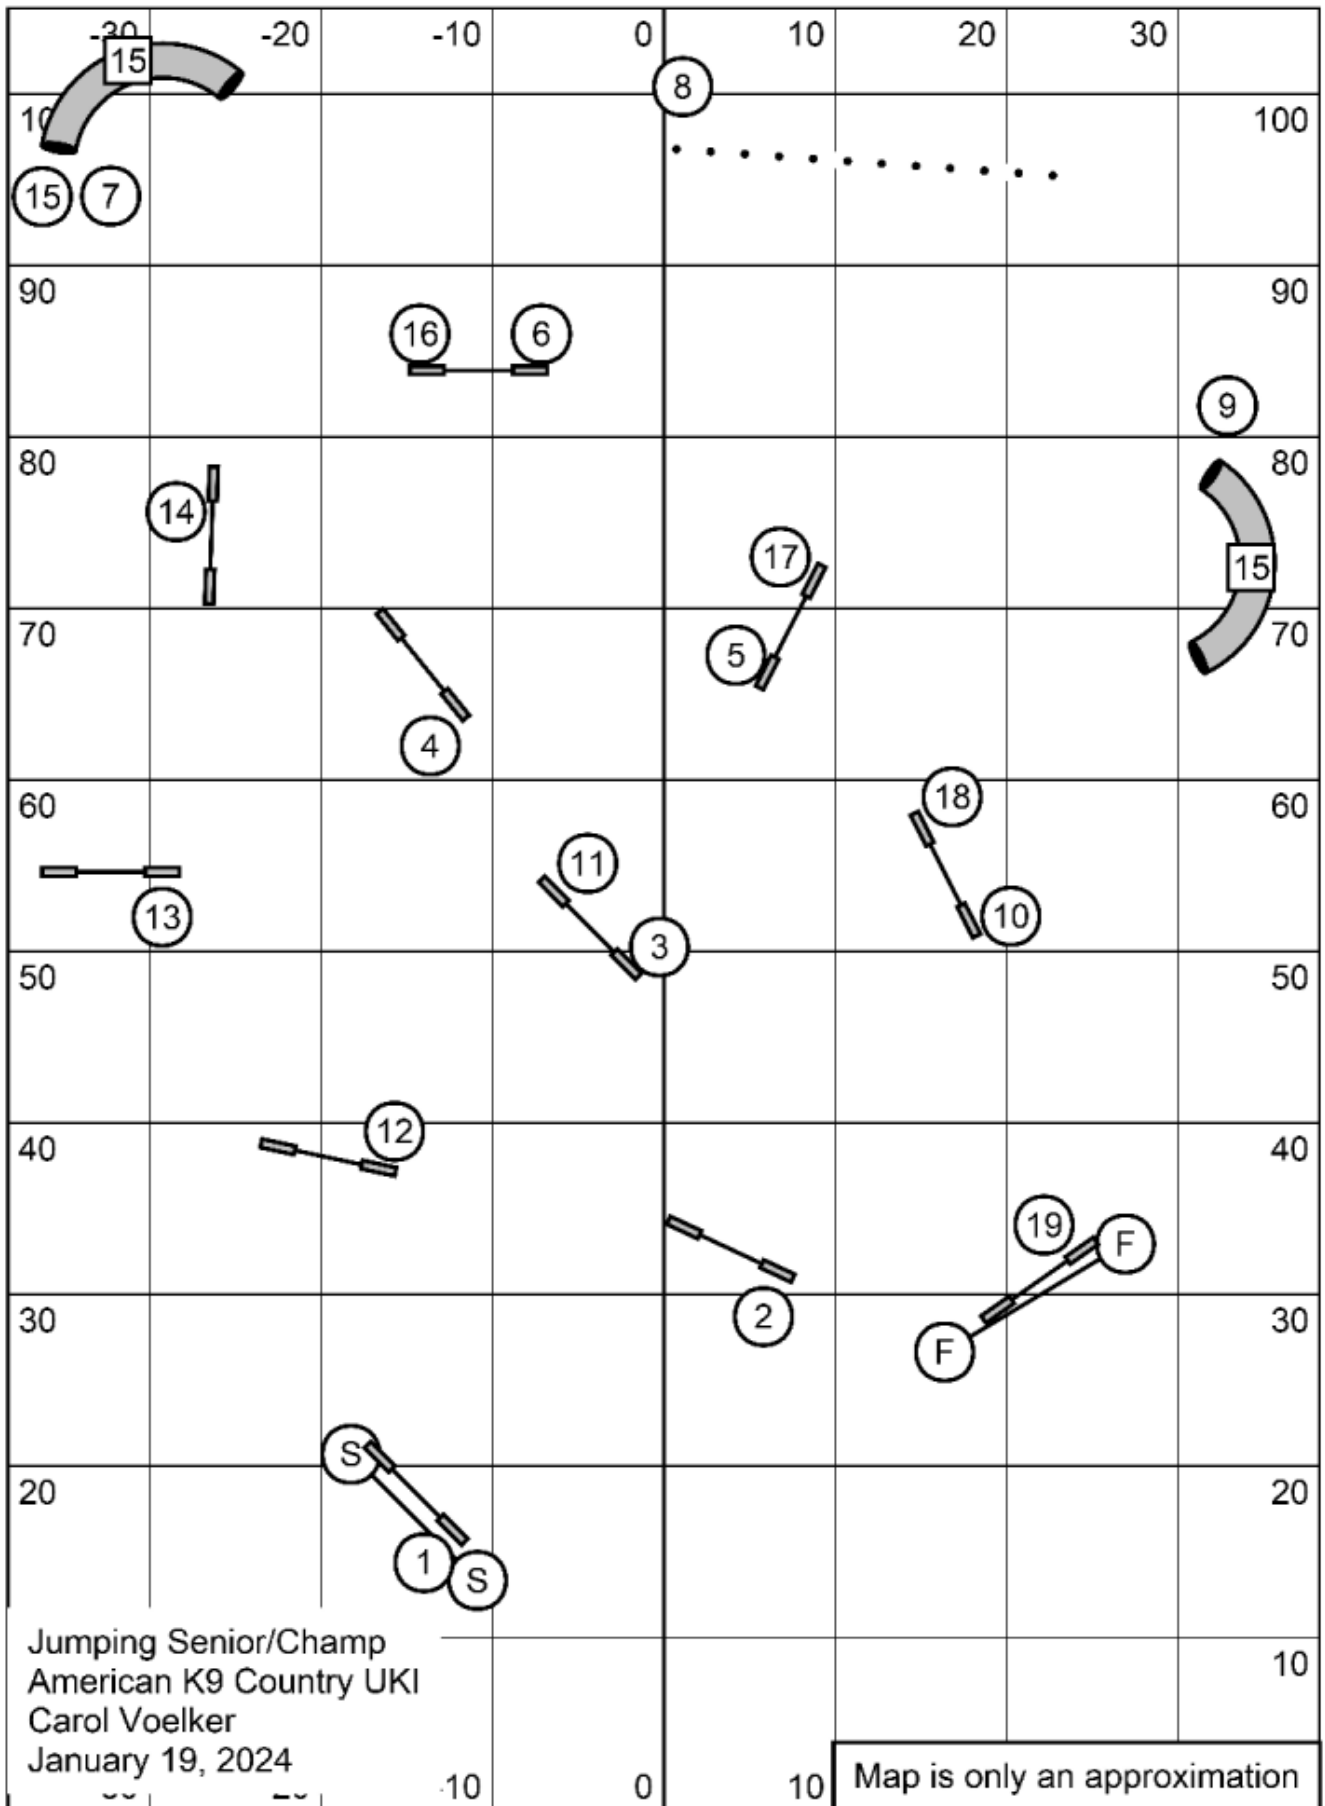

· Jumping Beginner/Novice
 American K9 Country UKI
 Carol Voelker
 January 19, 2024

Map is only an approximation

Agility Beginner/Novice
 American K9 Country UKI
 Carol Voelker
 January 19, 2024

Map is only an approximation

Map is only an approximation

Agility Senior/Champ
 American K9 Country UKI
 Carol Voelker
 January 19, 2024