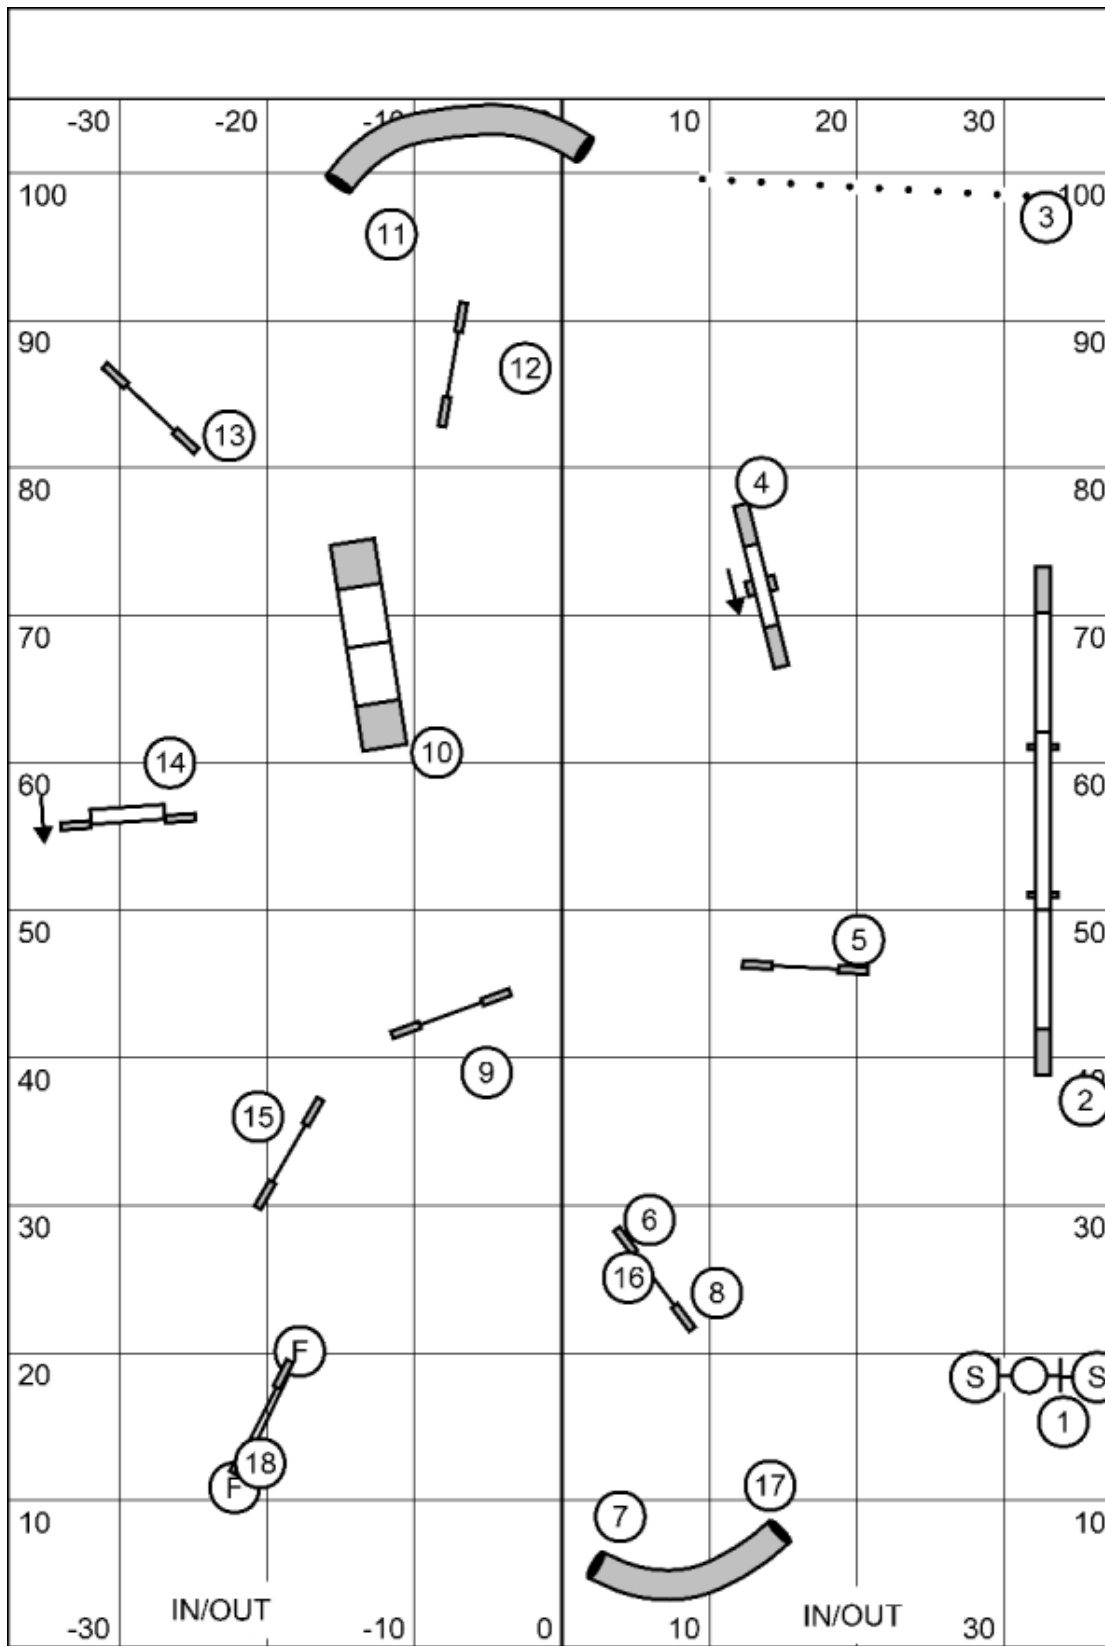

Masters Jumpers
PAWS
December 3rd
Lauren Kras

Map is only an approximation

In at 12

AdvancedJumpers
PAWS
December 3rd
Lauren Kras

Map is only an approximation

In at 15

Starters Jumpers
PAWS
December 3rd
Lauren Kras

Map is only an approximation

Advanced Gamblers
PAWS
December 3rd
Lauren Kras

25 Second Opening
Close:
20/24: 15
12/16: 16
8: 17
Perf: +2

1-2-3-5 System
Teeter = 5
No Contact to Contact
Back to Back OK
13 points in Opening +
Gamble to Q

GRAND PRIX
PAWS
December 3rd
Lauren Kras

Map is only an approximation

In at 15

Masters Standard
PAWS
December 3rd
Lauren Kras

Map is only an approximation

In at 18

Advanced Standard
PAWS
December 3rd
Lauren Kras

Map is only an approximation

In at 15

Starters Standard
PAWS
December 3rd
Lauren Kras

Map is only an approximation

In at 12