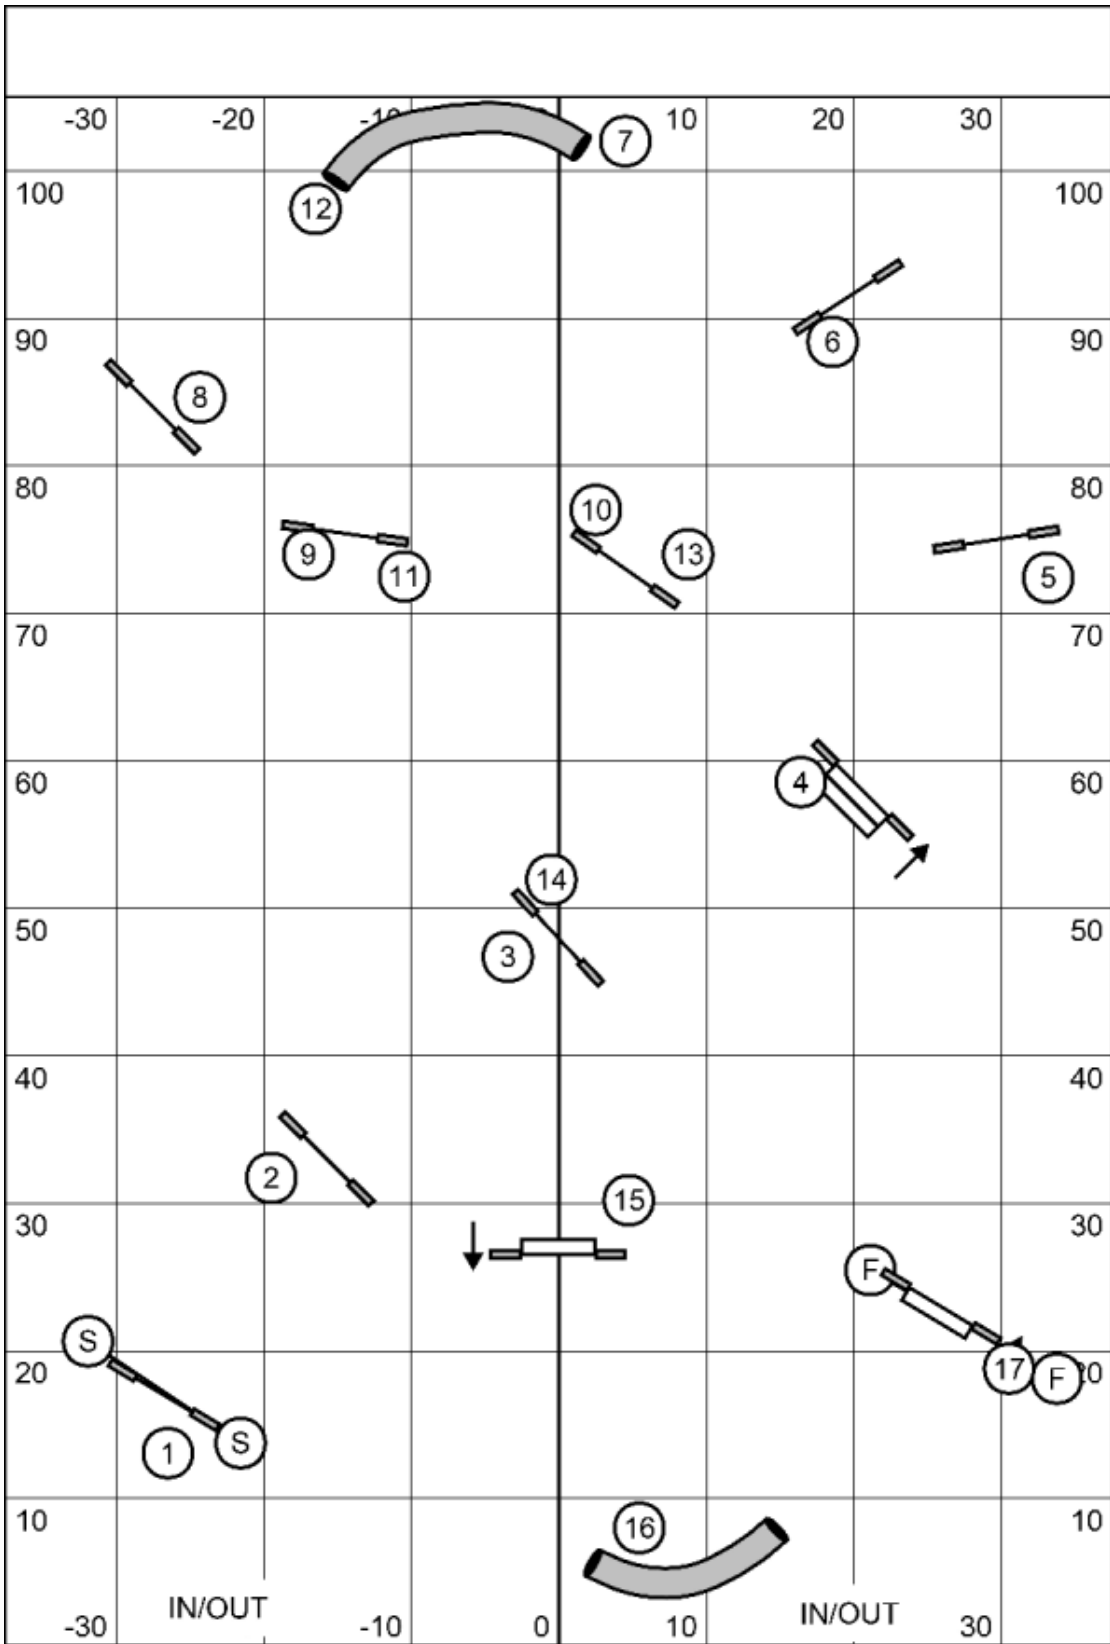

Masters Jumpers
PAWS
December 3rd
Lauren Kras

Map is only an approximation

In at 12

AdvancedJumpers
PAWS
December 3rd
Lauren Kras

Map is only an approximation

In at 15

Starters Jumpers
PAWS
December 3rd
Lauren Kras

Map is only an approximation

In at 12

Map is only an approximation

Masters Gamblers
PAWS
December 3rd
Lauren Kras

25 Second Opening
Close:
20/24: 15
12/16: 16
8: 17
Perf/Vets: +2/+2

1-2-3-5 System
Teeter = 5
No Contact to Contact
Back to Back OK
13 points in Opening +
Gamble to Q

Map is only an approximation

Advanced Gamblers
PAWS
December 3rd
Lauren Kras

25 Second Opening
Close:
20/24: 15
12/16: 16
8: 17
Perf: +2

1-2-3-5 System
Teeter = 5
No Contact to Contact
Back to Back OK
13 points in Opening +
Gamble to Q

GRAND PRIX
PAWS
December 3rd
Lauren Kras

Map is only an approximation

In at 15

Masters Standard
PAWS
December 3rd
Lauren Kras

Map is only an approximation

In at 18

Advanced Standard
PAWS
December 3rd
Lauren Kras