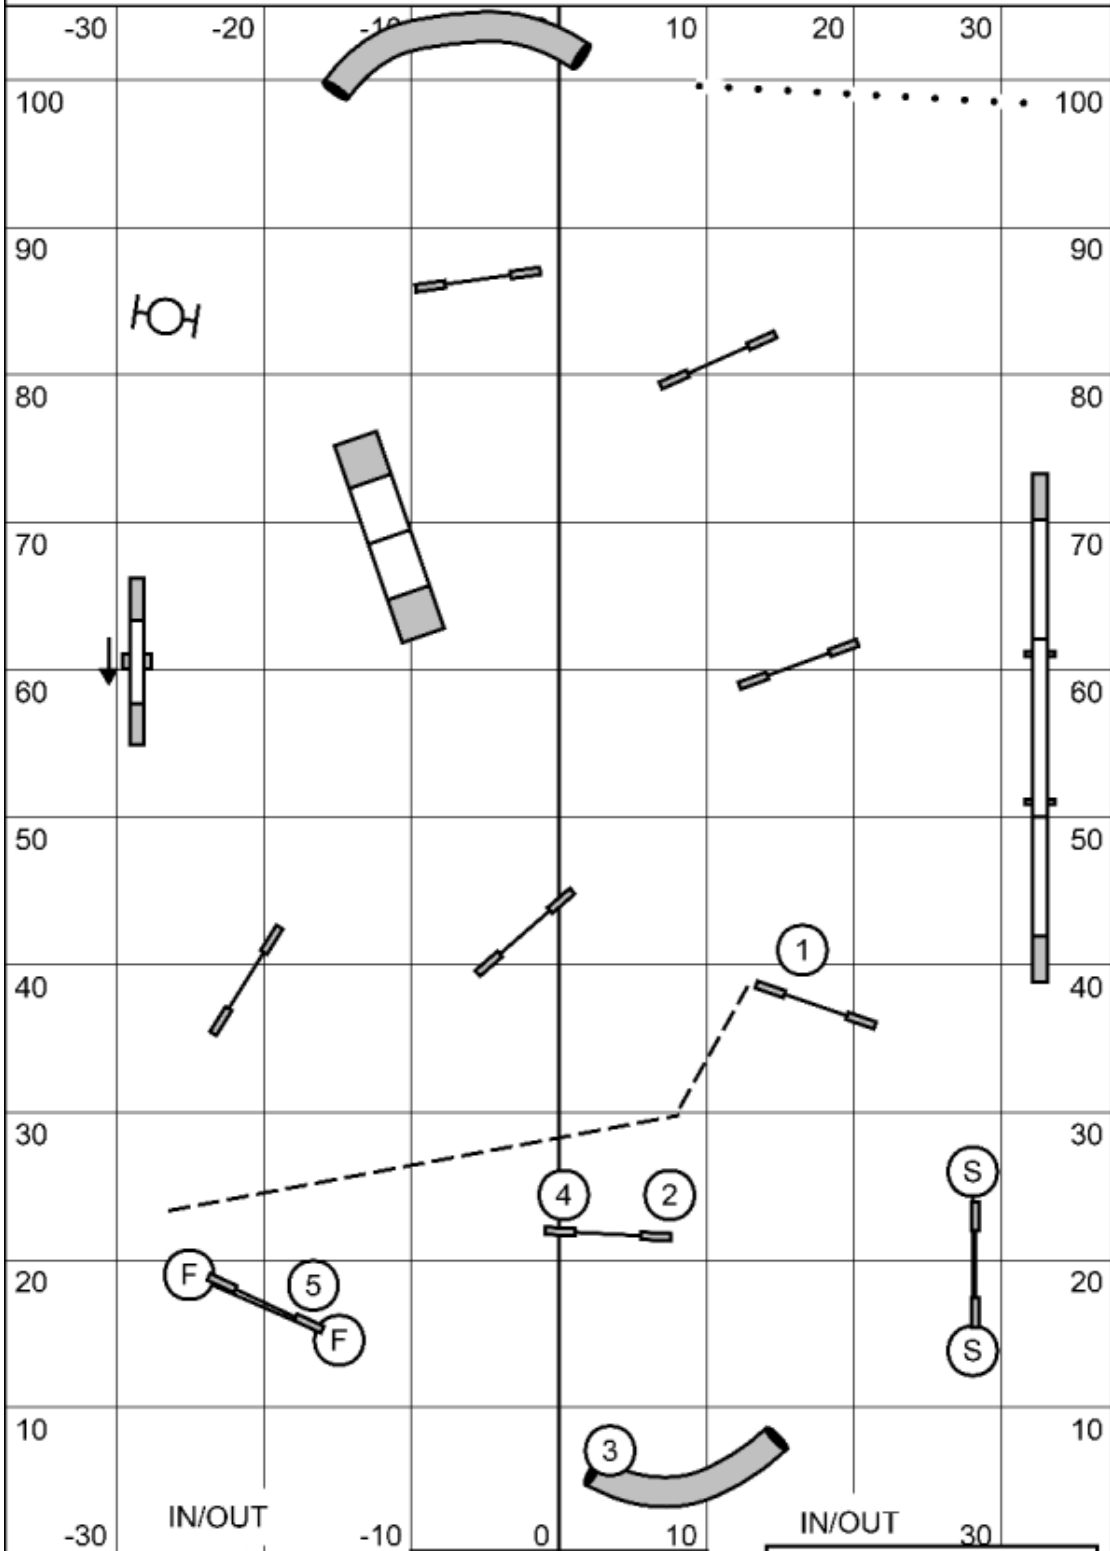

Masters Jumpers
PAWS
December 3rd
Lauren Kras

Map is only an approximation

In at 12

AdvancedJumpers
PAWS
December 3rd
Lauren Kras

Map is only an approximation

In at 15

Starters Jumpers
PAWS
December 3rd
Lauren Kras

Map is only an approximation

In at 12

Map is only an approximation

Masters Gamblers
PAWS
December 3rd
Lauren Kras

25 Second Opening
Close:
20/24: 15
12/16: 16
8: 17
Perf/Vets: +2/+2

1-2-3-5 System
Teeter = 5
No Contact to Contact
Back to Back OK
13 points in Opening +
Gamble to Q

Map is only an approximation

Advanced Gamblers
PAWS
December 3rd
Lauren Kras

25 Second Opening
Close:
20/24: 15
12/16: 16
8: 17
Perf: +2

1-2-3-5 System
Teeter = 5
No Contact to Contact
Back to Back OK
13 points in Opening +
Gamble to Q

GRAND PRIX
PAWS
December 3rd
Lauren Kras

Map is only an approximation

In at 15

Masters Standard
PAWS
December 3rd
Lauren Kras

Map is only an approximation

In at 18

Advanced Standard
PAWS
December 3rd
Lauren Kras