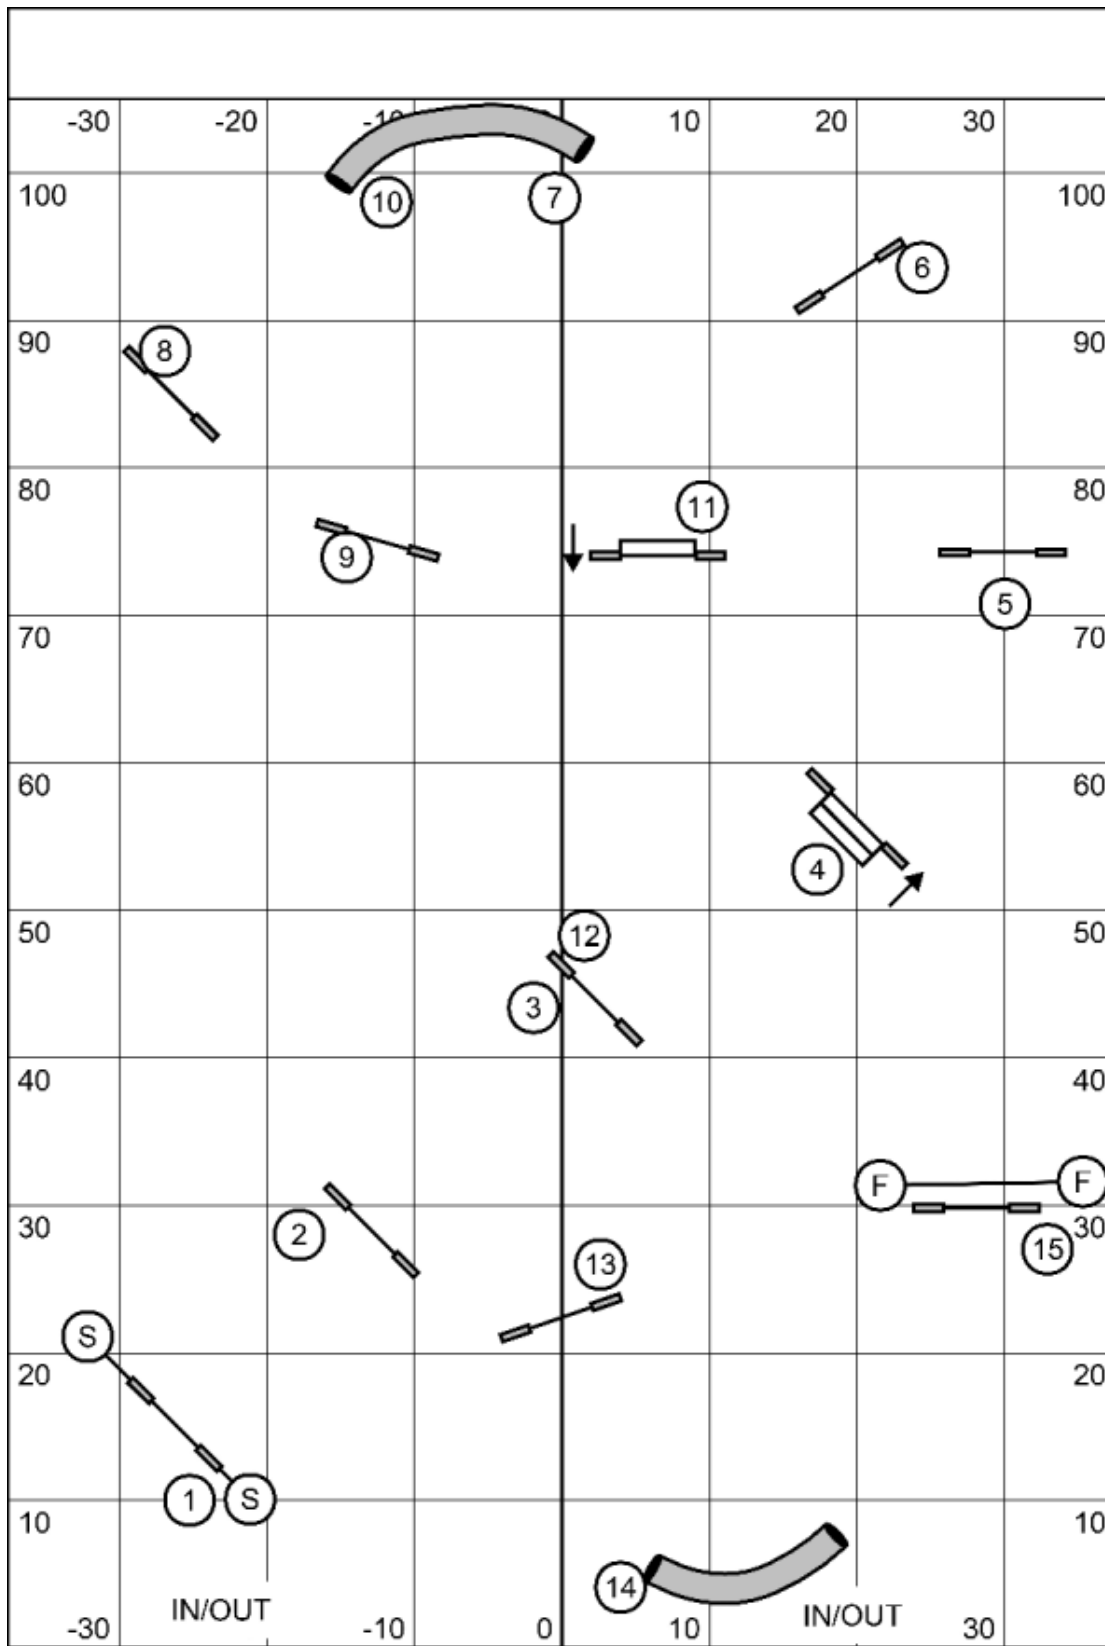

Masters Jumpers
PAWS
December 3rd
Lauren Kras

Map is only an approximation

In at 12

AdvancedJumpers
PAWS
December 3rd
Lauren Kras

Map is only an approximation

In at 15

Starters Jumpers
PAWS
December 3rd
Lauren Kras

Map is only an approximation

In at 12

Map is only an approximation

Masters Gamblers
PAWS
December 3rd
Lauren Kras

25 Second Opening
Close:
20/24: 15
12/16: 16
8: 17
Perf/Vets: +2/+2

1-2-3-5 System
Teeter = 5
No Contact to Contact
Back to Back OK
13 points in Opening +
Gamble to Q

Map is only an approximation

Advanced Gamblers
PAWS
December 3rd
Lauren Kras

25 Second Opening
Close:
20/24: 15
12/16: 16
8: 17
Perf: +2

1-2-3-5 System
Teeter = 5
No Contact to Contact
Back to Back OK
13 points in Opening +
Gamble to Q

GRAND PRIX
PAWS
December 3rd
Lauren Kras

Map is only an approximation

In at 15

Masters Standard
PAWS
December 3rd
Lauren Kras

Map is only an approximation

In at 18

Advanced Standard
PAWS
December 3rd
Lauren Kras