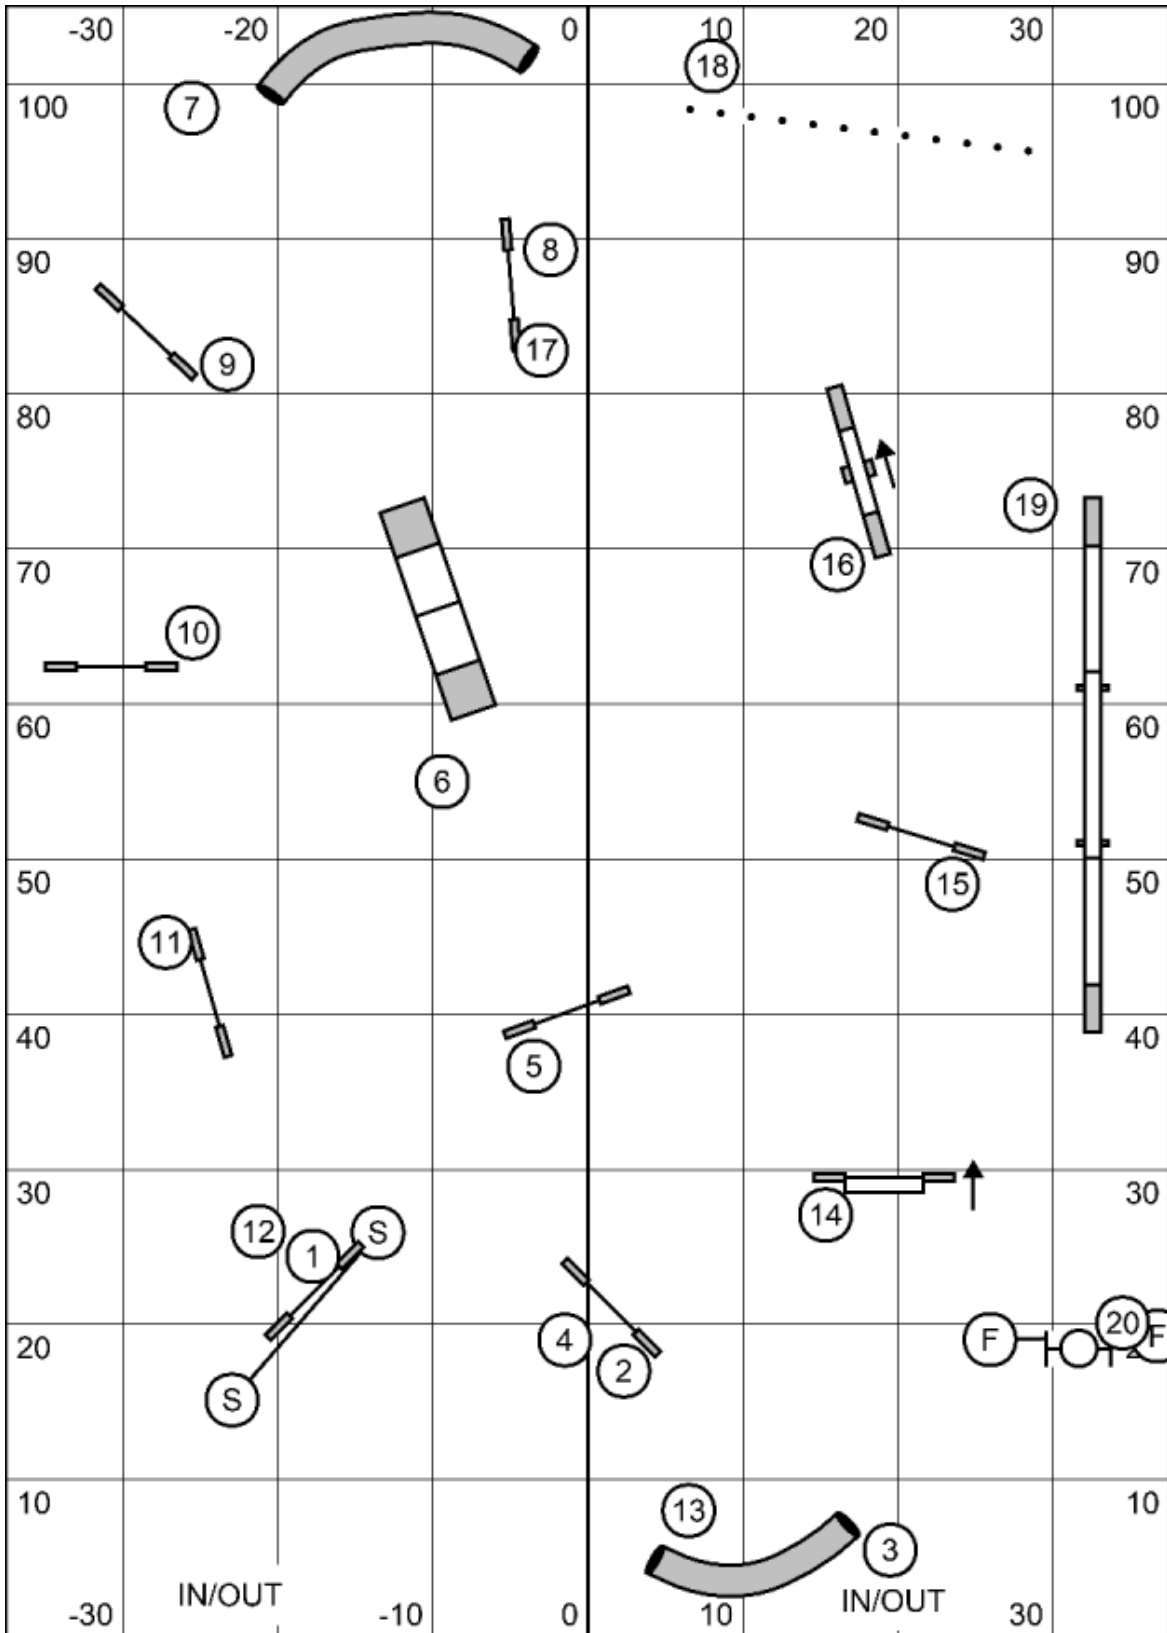

Masters Jumpers
PAWS
December 3rd
Lauren Kras

Map is only an approximation

In at 12

AdvancedJumpers
PAWS
December 3rd
Lauren Kras

Map is only an approximation

In at 15

Starters Jumpers
PAWS
December 3rd
Lauren Kras

Map is only an approximation

In at 12

Map is only an approximation

Masters Gamblers
PAWS
December 3rd
Lauren Kras

25 Second Opening
Close:
20/24: 15
12/16: 16
8: 17
Perf/Vets: +2/+2

1-2-3-5 System
Teeter = 5
No Contact to Contact
Back to Back OK
13 points in Opening +
Gamble to Q

Map is only an approximation

Advanced Gamblers
PAWS
December 3rd
Lauren Kras

25 Second Opening
Close:
20/24: 15
12/16: 16
8: 17
Perf: +2

1-2-3-5 System
Teeter = 5
No Contact to Contact
Back to Back OK
13 points in Opening +
Gamble to Q

GRAND PRIX
PAWS
December 3rd
Lauren Kras

Map is only an approximation

In at 15

Masters Standard
PAWS
December 3rd
Lauren Kras

Map is only an approximation

In at 18

Advanced Standard
PAWS
December 3rd
Lauren Kras