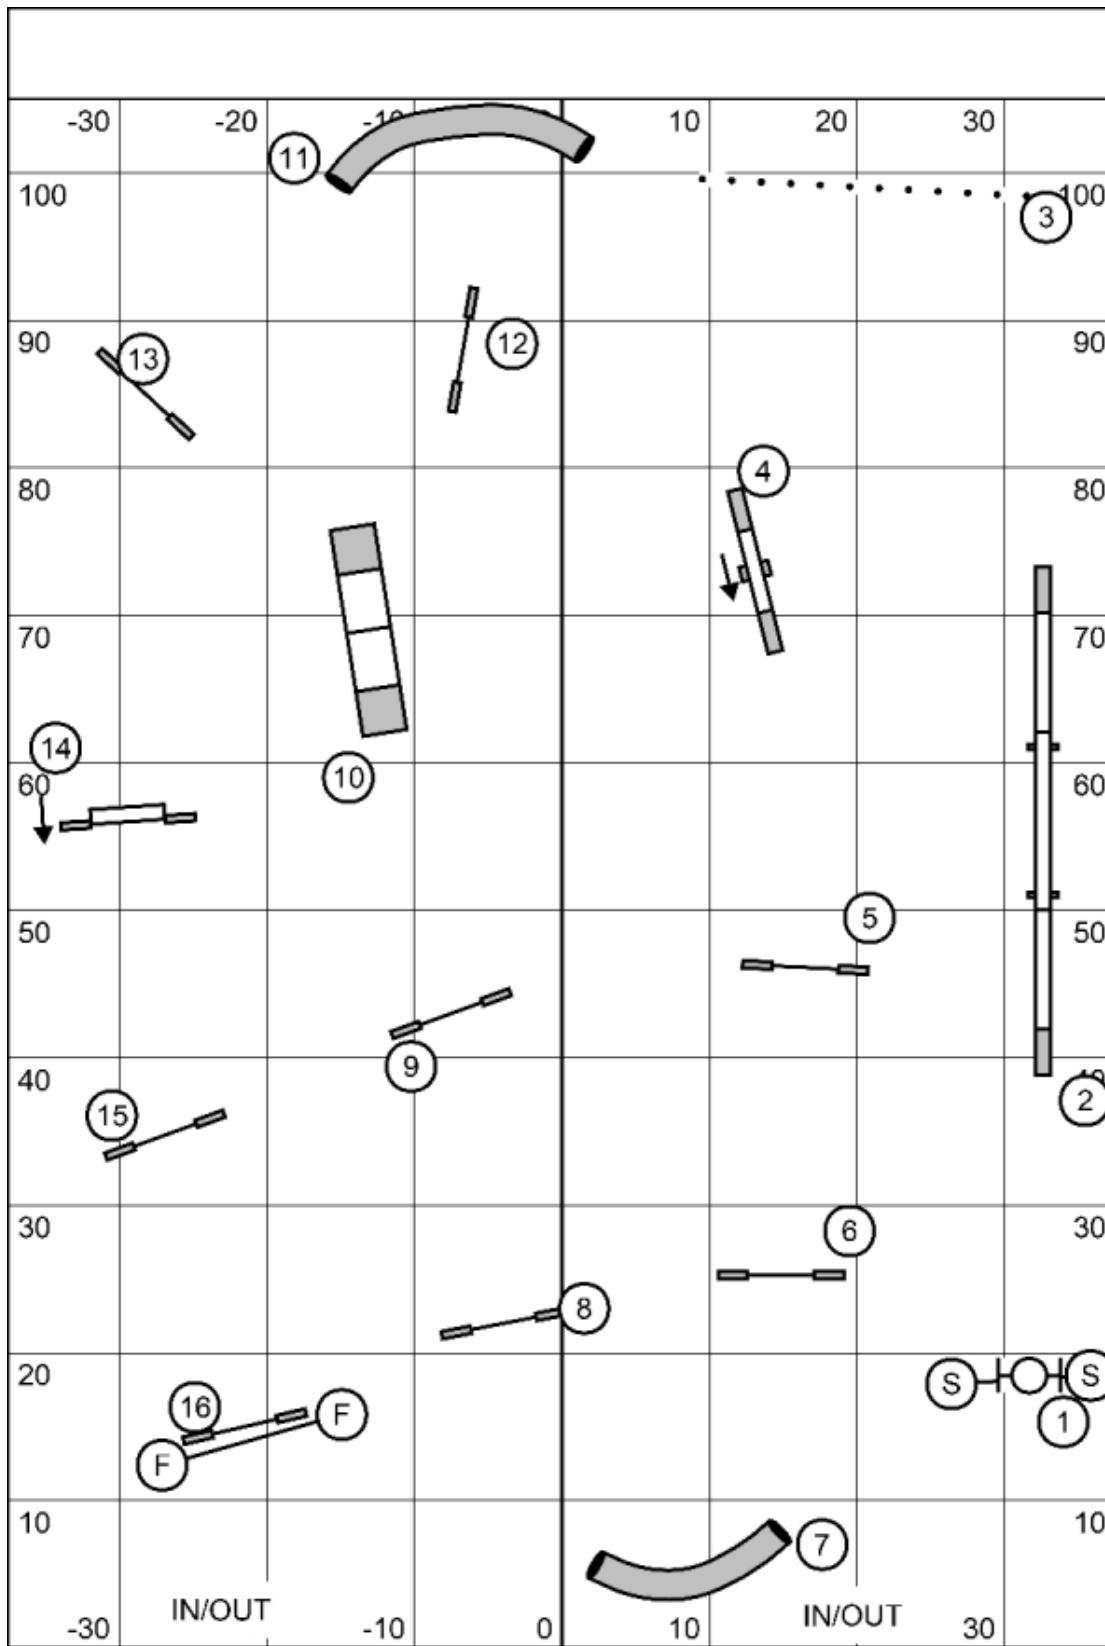

Masters Jumpers
PAWS
December 3rd
Lauren Kras

Map is only an approximation

In at 12

AdvancedJumpers
PAWS
December 3rd
Lauren Kras

Map is only an approximation

In at 15

Starters Jumpers
PAWS
December 3rd
Lauren Kras

Map is only an approximation

Advanced Gamblers
PAWS
December 3rd
Lauren Kras

25 Second Opening
Close:
20/24: 15
12/16: 16
8: 17
Perf: +2

1-2-3-5 System
Teeter = 5
No Contact to Contact
Back to Back OK
13 points in Opening +
Gamble to Q

GRAND PRIX
PAWS
December 3rd
Lauren Kras

Map is only an approximation

In at 15

Masters Standard
PAWS
December 3rd
Lauren Kras

Map is only an approximation

In at 18

Advanced Standard
PAWS
December 3rd
Lauren Kras

Map is only an approximation

In at 15

Starters Standard
PAWS
December 3rd
Lauren Kras

Map is only an approximation

In at 12