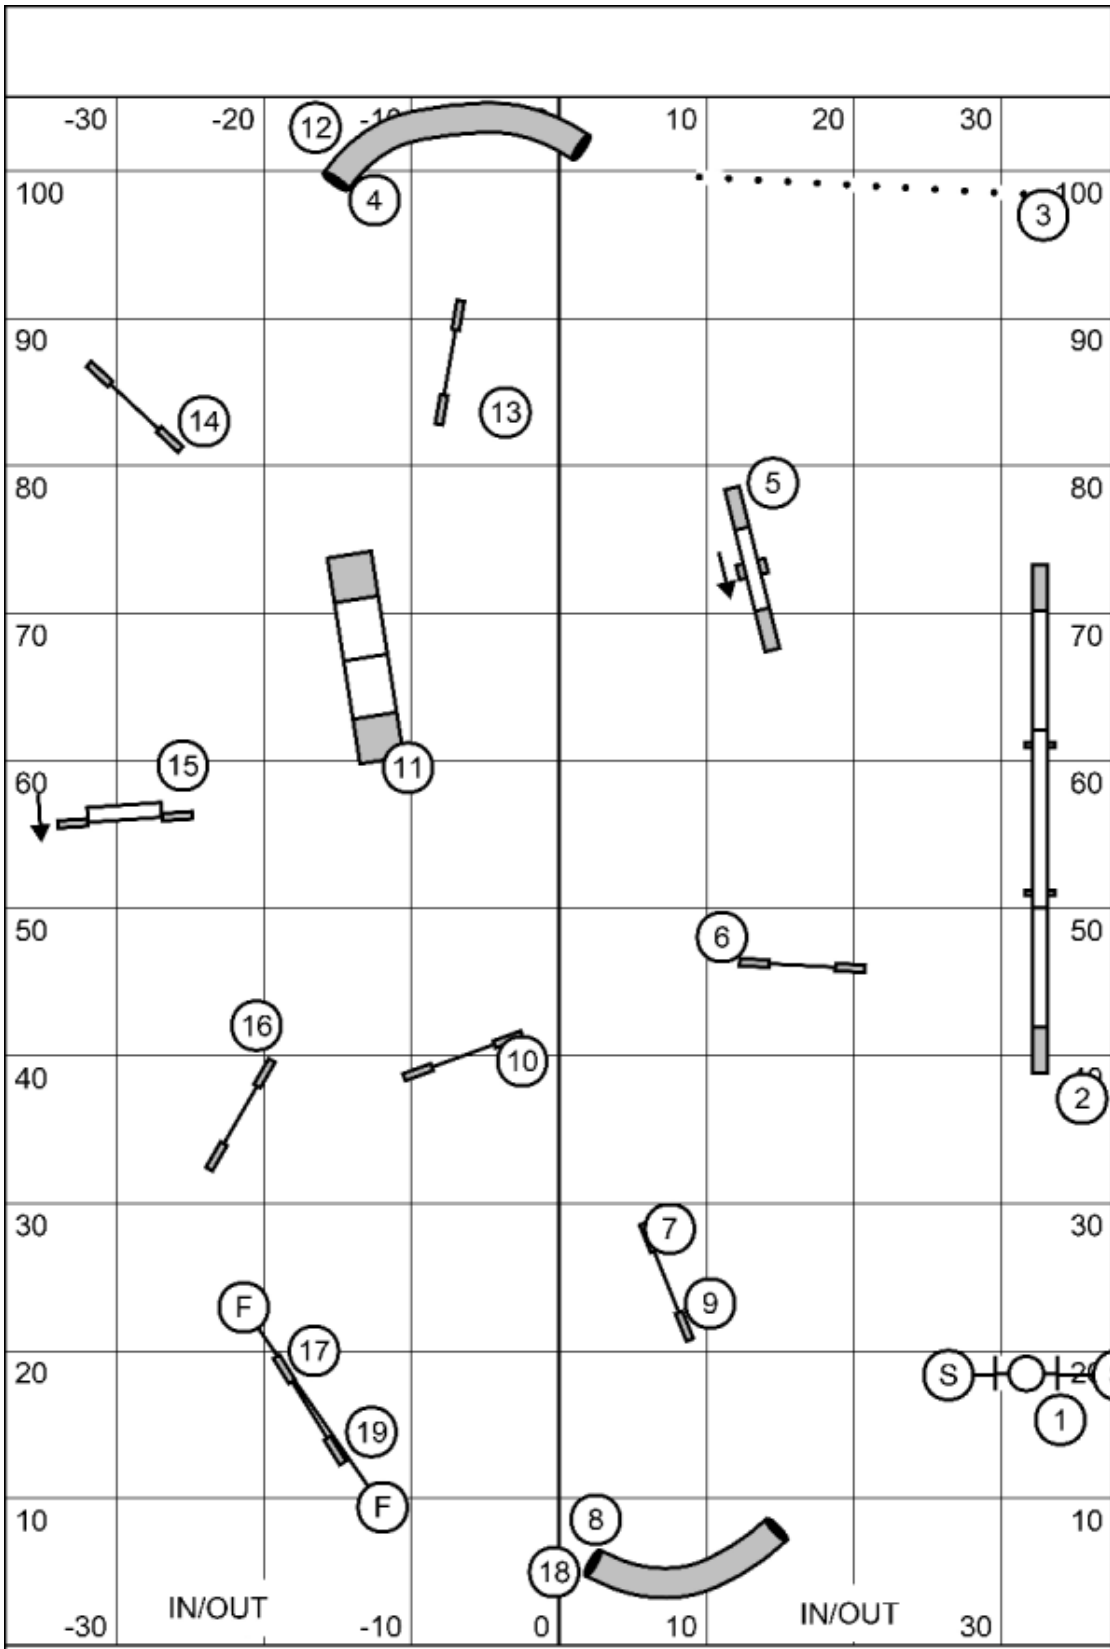

Map is only an approximation

In at 12

Map is only an approximation

Masters Gamblers
PAWS
December 3rd
Lauren Kras

25 Second Opening
Close:
20/24: 15
12/16: 16
8: 17
Perf/Vets: +2/+2

1-2-3-5 System
Teeter = 5
No Contact to Contact
Back to Back OK
13 points in Opening +
Gamble to Q

Map is only an approximation

Advanced Gamblers
PAWS
December 3rd
Lauren Kras

25 Second Opening
Close:
20/24: 15
12/16: 16
8: 17
Perf: +2

1-2-3-5 System
Teeter = 5
No Contact to Contact
Back to Back OK
13 points in Opening +
Gamble to Q

GRAND PRIX
PAWS
December 3rd
Lauren Kras

Map is only an approximation

In at 15

Masters Standard
PAWS
December 3rd
Lauren Kras

Map is only an approximation

In at 18

Advanced Standard
PAWS
December 3rd
Lauren Kras

Map is only an approximation

In at 15

Starters Standard
PAWS
December 3rd
Lauren Kras

Map is only an approximation

In at 12