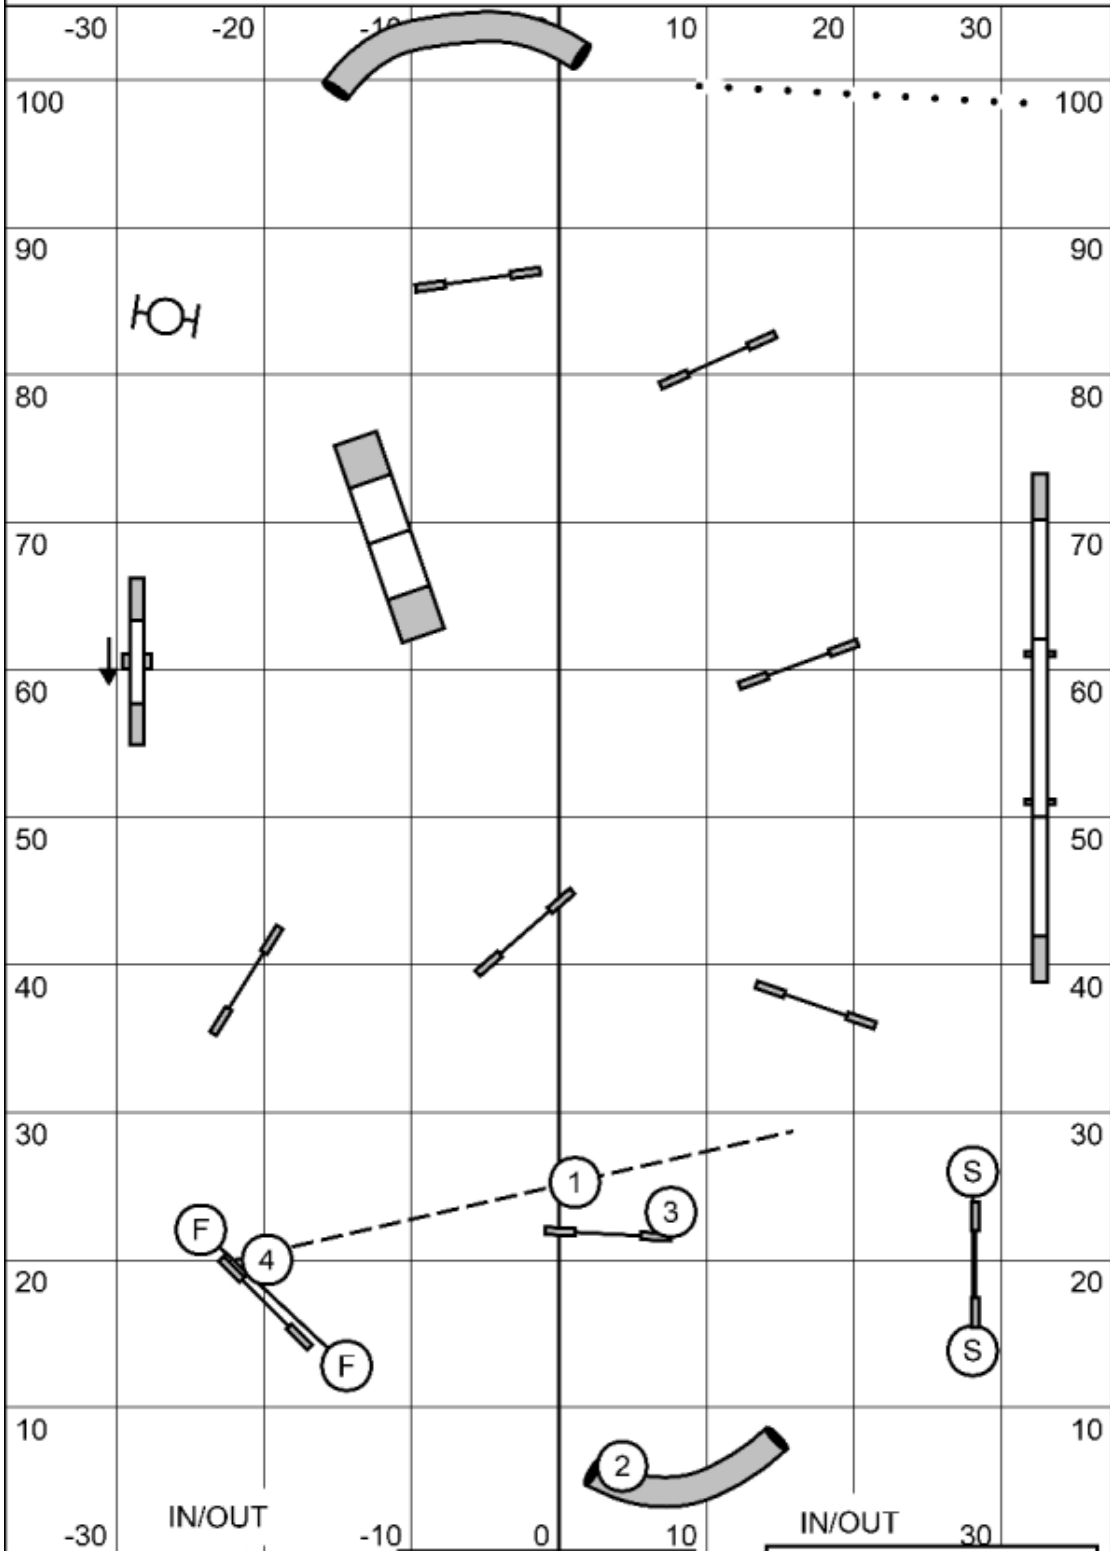

Masters Jumpers
PAWS
December 3rd
Lauren Kras

Map is only an approximation

In at 12

AdvancedJumpers
PAWS
December 3rd
Lauren Kras

Map is only an approximation

In at 15

Starters Jumpers
PAWS
December 3rd
Lauren Kras

Map is only an approximation

In at 12

Map is only an approximation

Masters Gamblers
PAWS
December 3rd
Lauren Kras

25 Second Opening
Close:
20/24: 15
12/16: 16
8: 17
Perf/Vets: +2/+2

1-2-3-5 System
Teeter = 5
No Contact to Contact
Back to Back OK
13 points in Opening +
Gamble to Q

Map is only an approximation

Advanced Gamblers
PAWS
December 3rd
Lauren Kras

25 Second Opening
Close:
20/24: 15
12/16: 16
8: 17
Perf: +2

1-2-3-5 System
Teeter = 5
No Contact to Contact
Back to Back OK
13 points in Opening +
Gamble to Q

GRAND PRIX
PAWS
December 3rd
Lauren Kras

Map is only an approximation

In at 15

Masters Standard
PAWS
December 3rd
Lauren Kras

Map is only an approximation

In at 18

Advanced Standard
PAWS
December 3rd
Lauren Kras