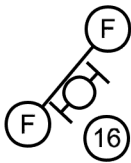

Lonny Elson
 Flagstaff, AZ

Starters / PI Gamblers

2

3

Closing times:
24/20" 15sec,
16/12" 17sec,
8" 19sec,
P+2

Opening 25 seconds
1235 Point System
See-Saw - 5 pts
13pt needed in opening

PAWS
9.24.23

All obstacles are bidirectional and available 2x for points.
No Contact-contact. NO Back to back.

Lonny Elson
Flagstaff, AZ

Masters / PIII / Vet Standard

Advanced / PII Standard

Starters / PI Standard

Grand Prix / PGP

Masters / PIII / Vet Jumpers

Advanced / PII Jumpers

Starters / PI Jumpers