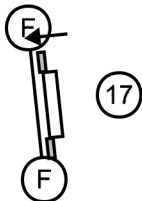

Lonny Elson
 Flagstaff, AZ

Starters / PI Gamblers

2

3

Closing times:
24/20" 15sec,
16/12" 17sec,
8" 19sec,
P+2

Opening 25 seconds
1235 Point System
See-Saw - 5 pts
13pt needed in opening

PAWS
9.24.23

All obstacles are bidirectional and available 2x for points.
No Contact-contact. NO Back to back.

Lonny Elson
Flagstaff, AZ

Masters / PIII / Vet Standard

Advanced / PII Standard

Starters / PI Standard

Grand Prix / PGP

Masters / PIII / Vet Jumpers

Advanced / PII Jumpers

Starters / PI Jumpers