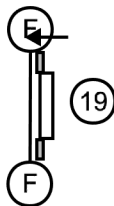

Masters / PIII / Vet Standard