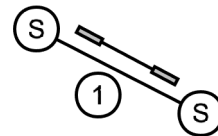

Lonny Elson
 Flagstaff, AZ

Starters / PI Gamblers

2

3

Closing times:
24/20" 15sec,
16/12" 17sec,
8" 19sec,
P+2

Opening 25 seconds
1235 Point System
See-Saw - 5 pts
13pt needed in opening

PAWS
9.24.23

All obstacles are bidirectional and available 2x for points.
No Contact-contact. NO Back to back.

Lonny Elson
Flagstaff, AZ

Masters / PIII / Vet Standard

Advanced / PII Standard

Starters / PI Standard

Grand Prix / PGP

Masters / PIII / Vet Jumpers

Advanced / PII Jumpers

Starters / PI Jumpers