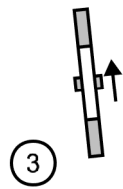

Lonny Elson
 Flagstaff, AZ

Starters / PI Gamblers

2

3

Closing times:
24/20" 15sec,
16/12" 17sec,
8" 19sec,
P+2

Opening 25 seconds
1235 Point System
See-Saw - 5 pts
13pt needed in opening

PAWS
9.24.23

All obstacles are bidirectional and available 2x for points.
No Contact-contact. NO Back to back.

Lonny Elson
Flagstaff, AZ

Masters / PIII / Vet Standard

Advanced / PII Standard

Starters / PI Standard

Grand Prix / PGP

Masters / PIII / Vet Jumpers

Advanced / PII Jumpers

Starters / PI Jumpers