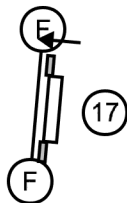

Lonny Elson
 Flagstaff, AZ

Starters / PI Gamblers

2

3

Closing times:
24/20" 15sec,
16/12" 17sec,
8" 19sec,
P+2

Opening 25 seconds
1235 Point System
See-Saw - 5 pts
13pt needed in opening

PAWS
9.24.23

All obstacles are bidirectional and available 2x for points.
No Contact-contact. NO Back to back.

Lonny Elson
Flagstaff, AZ

Masters / PIII / Vet Standard

Advanced / PII Standard

Starters / PI Standard

Grand Prix / PGP

Masters / PIII / Vet Jumpers

Advanced / PII Jumpers

Starters / PI Jumpers