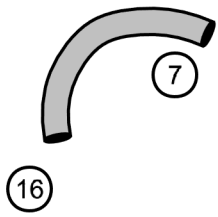

Masters / PIII / Vet Standard