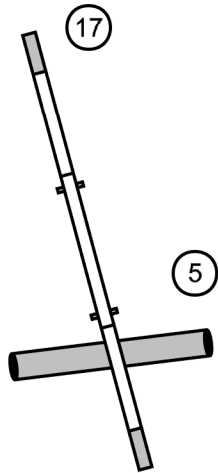

Masters / PIII / Vet Standard