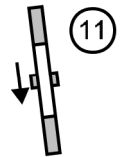

Masters / PIII / Vet Standard