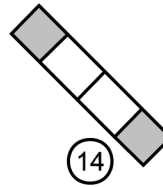

Masters / PIII / Vet Standard