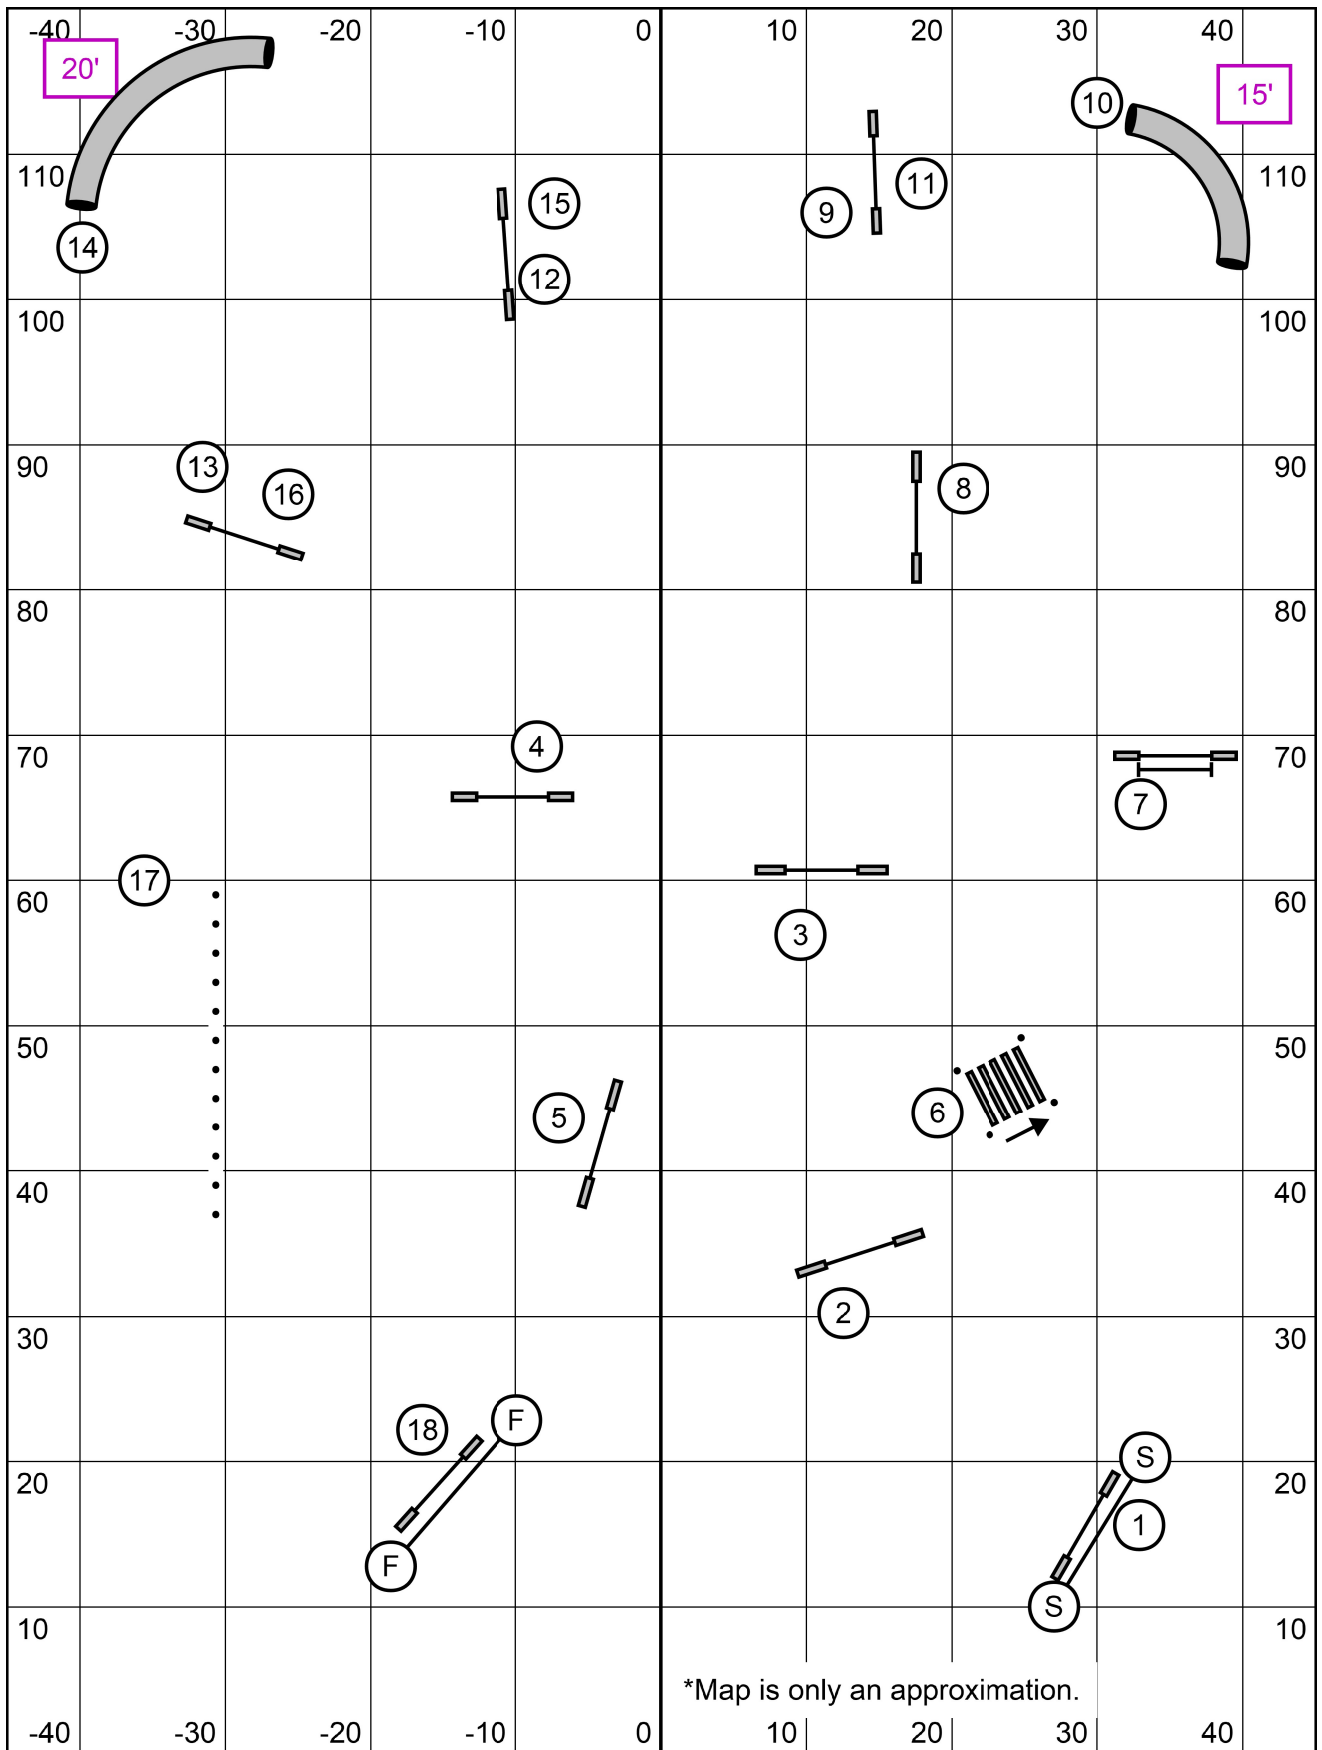

UKI Senior Jumping - Saturday, September 9, 2023
Peggy Hammond
Riverside K9 - North Kingstown, RI