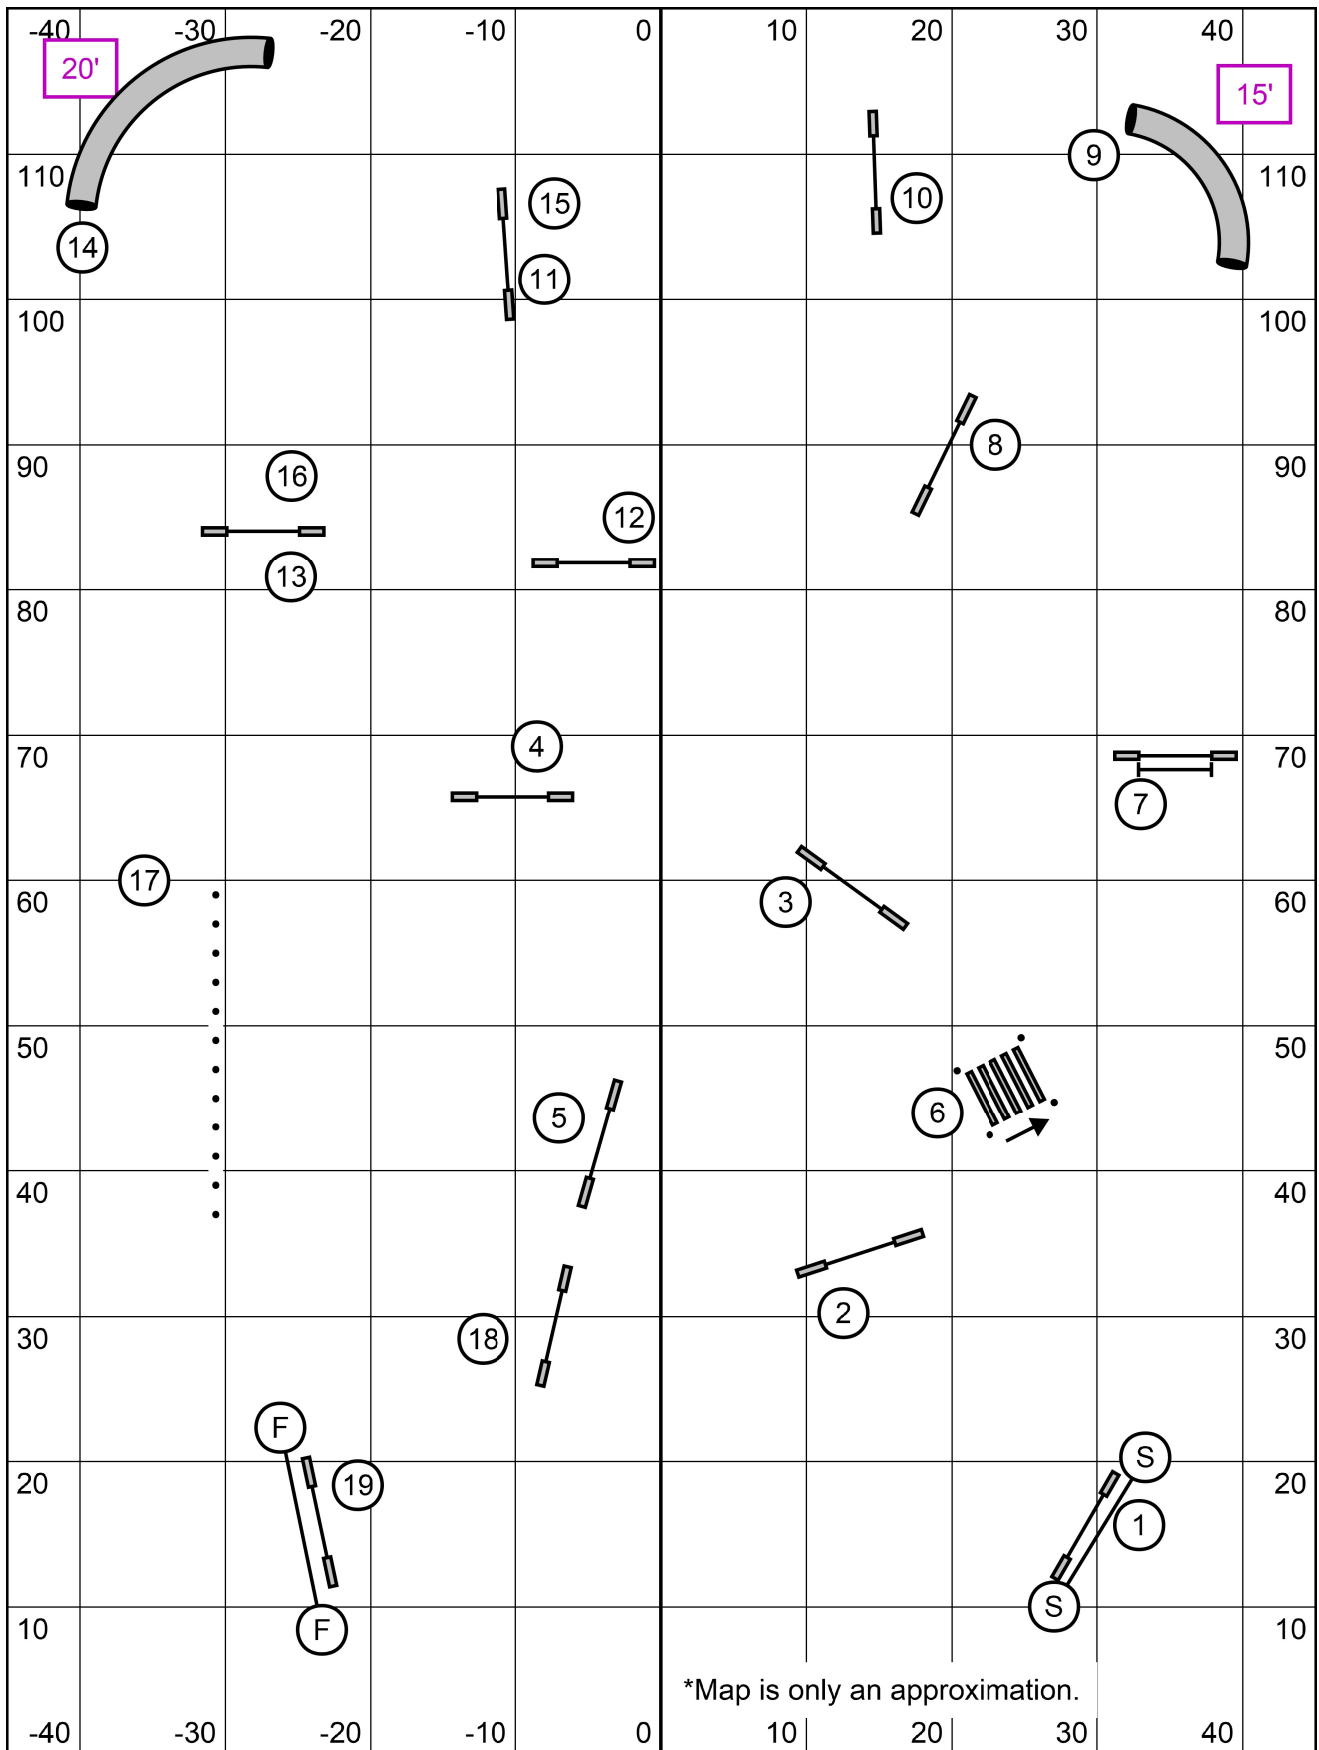

UKI Champion Jumping - Saturday, September 9, 2023
Peggy Hammond
Riverside K9 - North Kingstown, RI