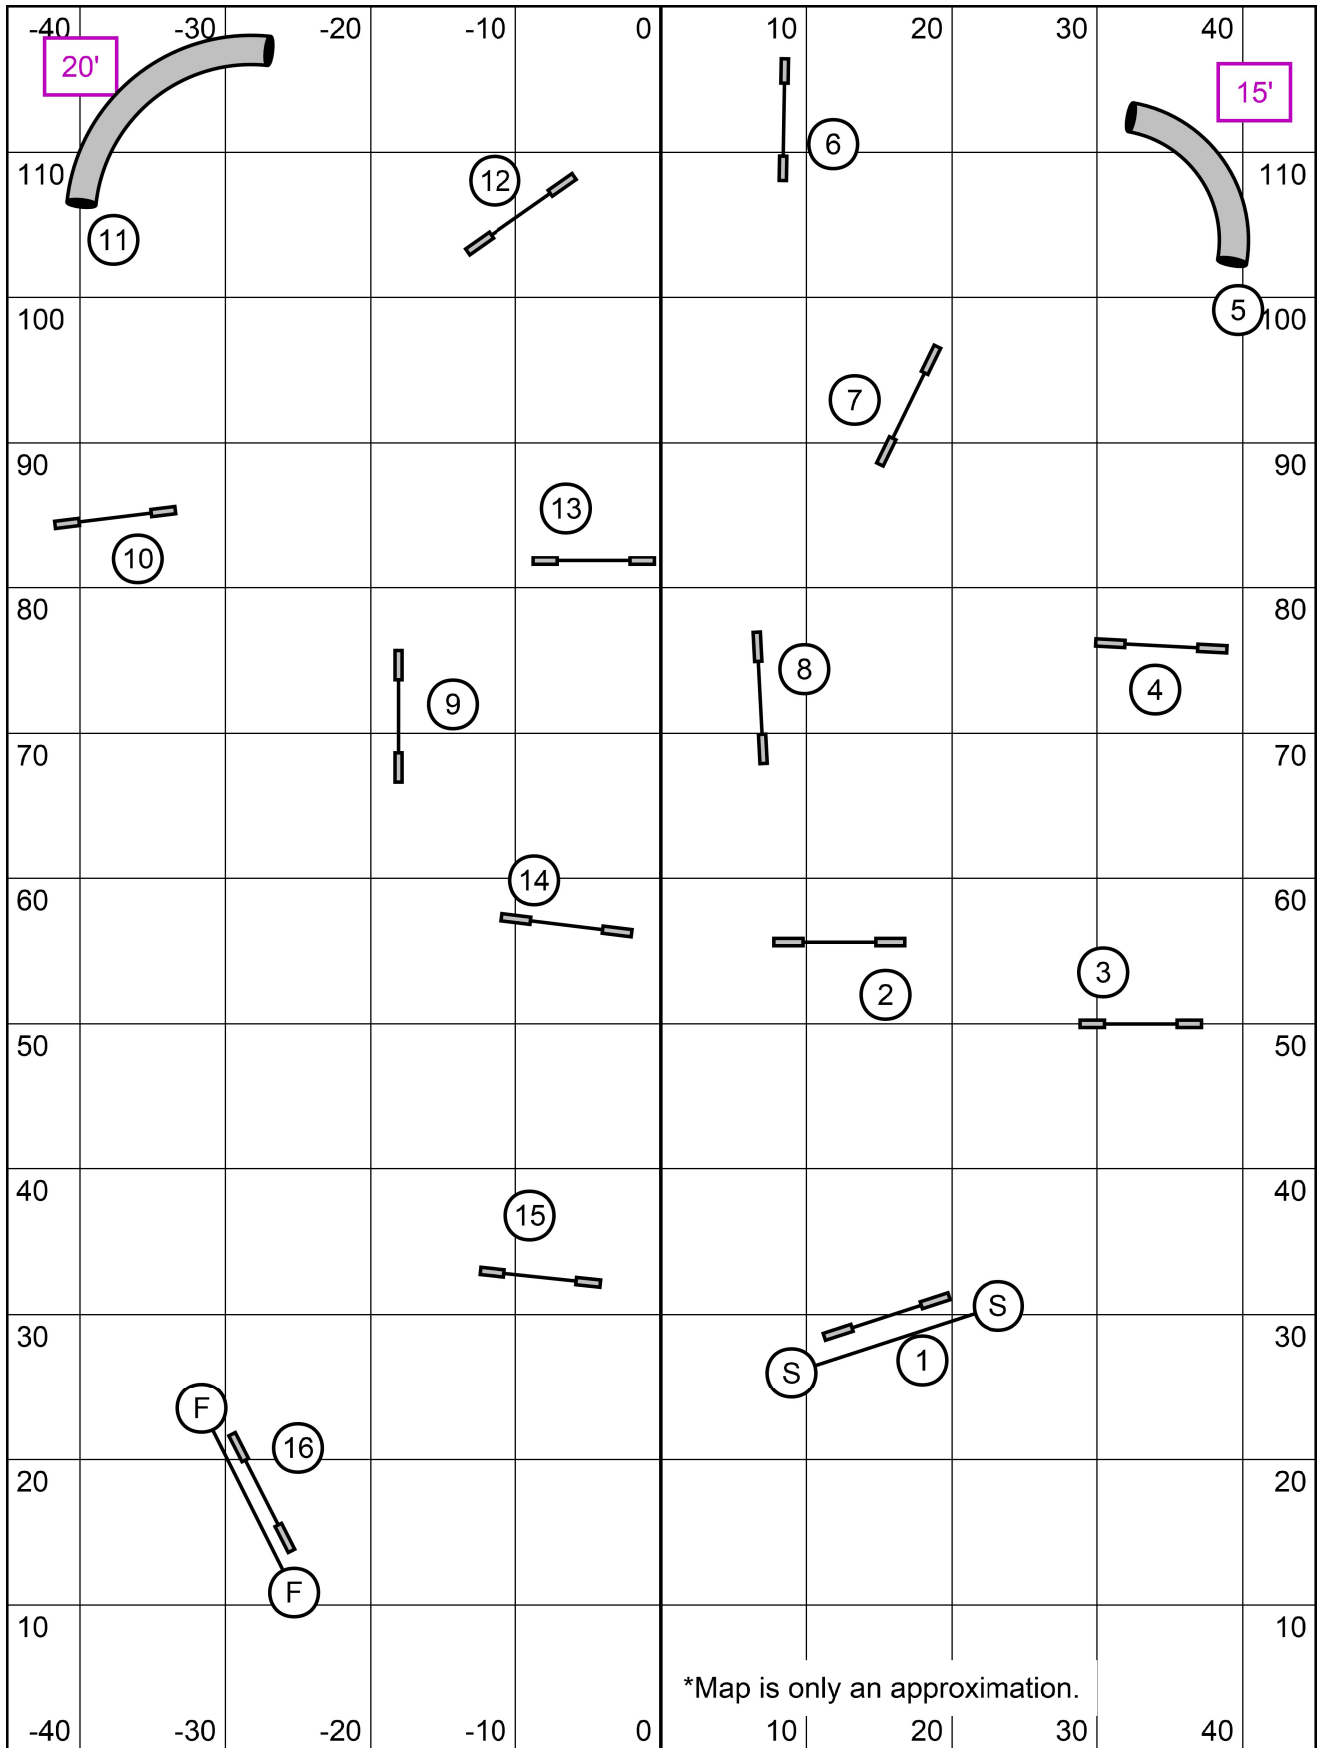

UKI Beginner/Novice Speedstakes - Saturday, September 9, 2023
Peggy Hammond
Riverside K9 - North Kingstown, RI