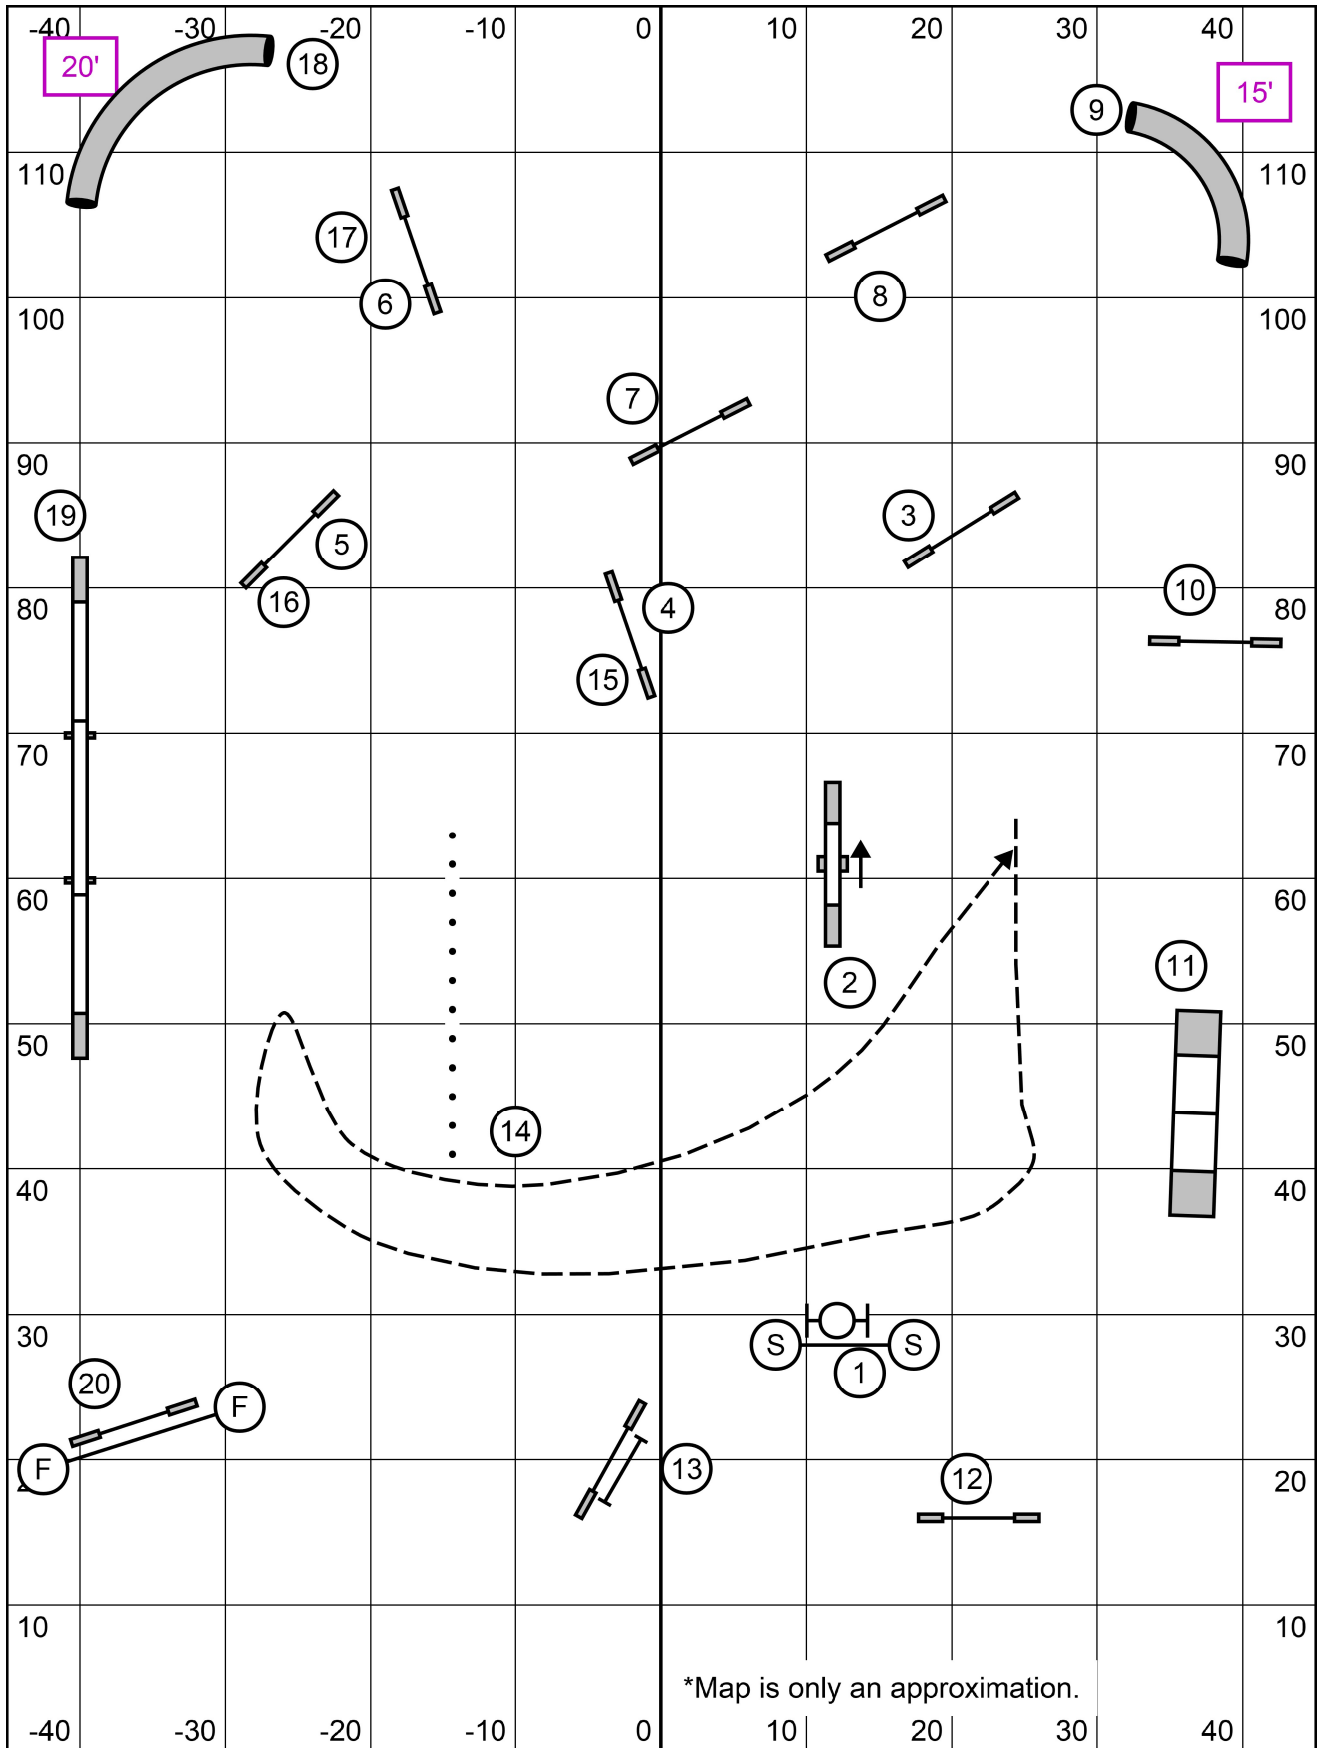

UKI Champion Agility - Saturday, September 9, 2023
Peggy Hammond
Riverside K9 - North Kingstown, RI