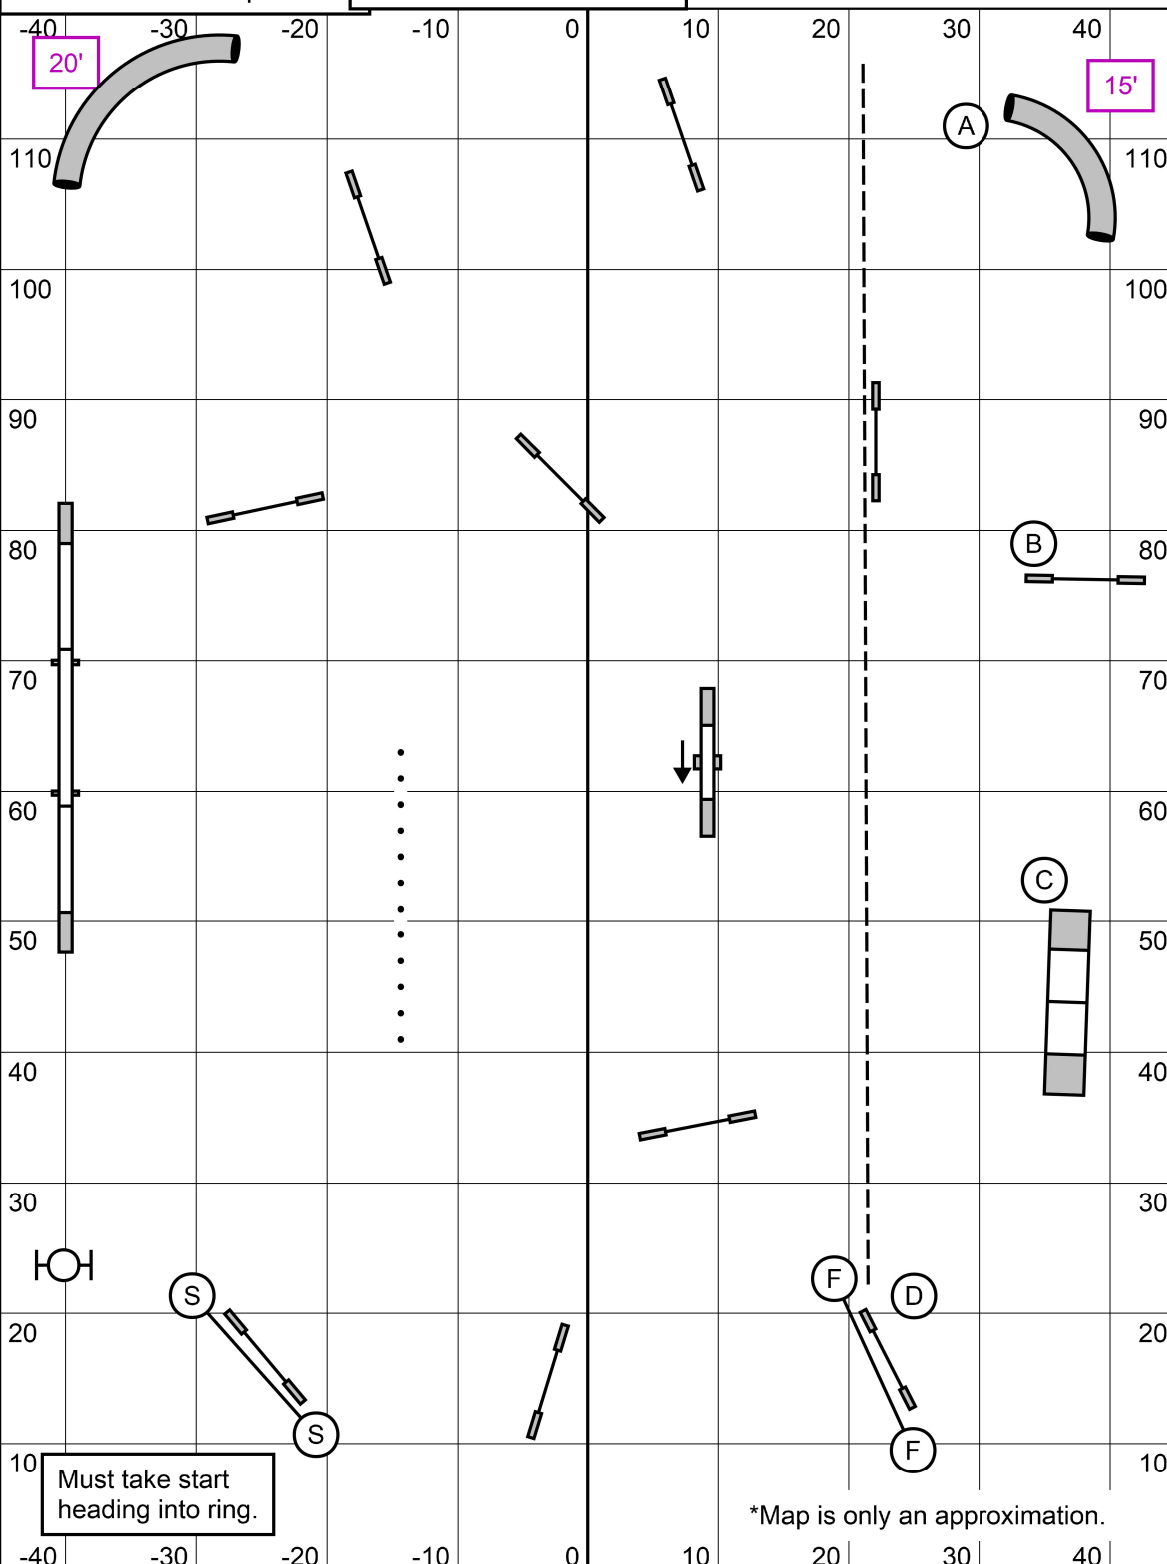

25 Sec Opening - 25 pts to G
Gamble times:
4S/8/12/16 - 16 seconds
16S/20/22/24 - 14 seconds
no distance = 10 points
behind line = 15 points

1 pt - Jumps
2 pts - Tunnels/Tire
3 pts - Teeter
4 pts - A-Frame
5 pts - Dogwalk & Weaves

In opening, gamble obstacles may be sequenced backwards or out of order, but not forwards.
Back to Back: Allowed, including contacts
Contact to Contact: NOT allowed

UKI Open (all levels) Gamblers - Saturday, September 9, 2023
Peggy Hammond
Riverside K9 - North Kingstown, RI