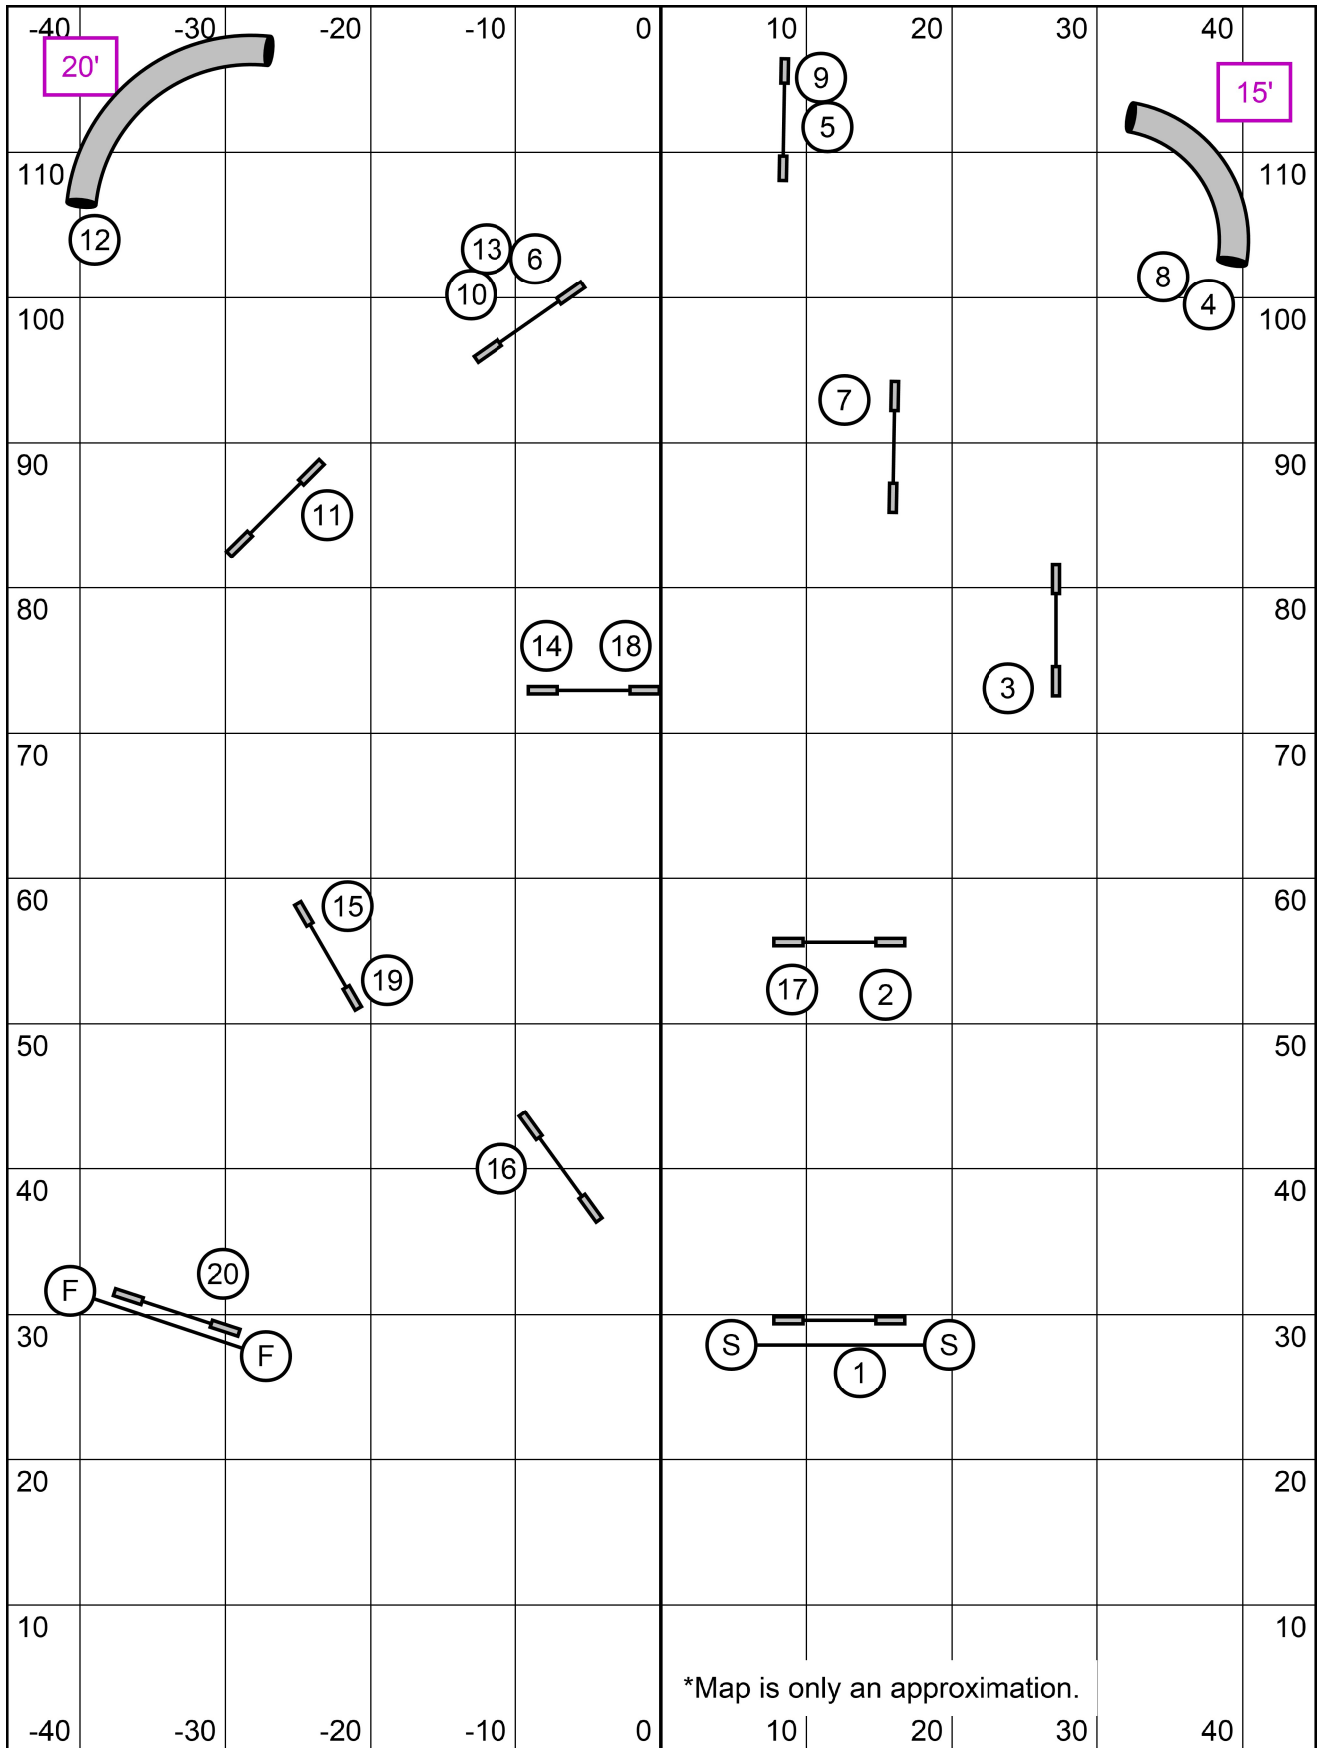

UKI Senior/Champion Speedstakes - Saturday, September 9, 2023
Peggy Hammond
Riverside K9 - North Kingstown, RI