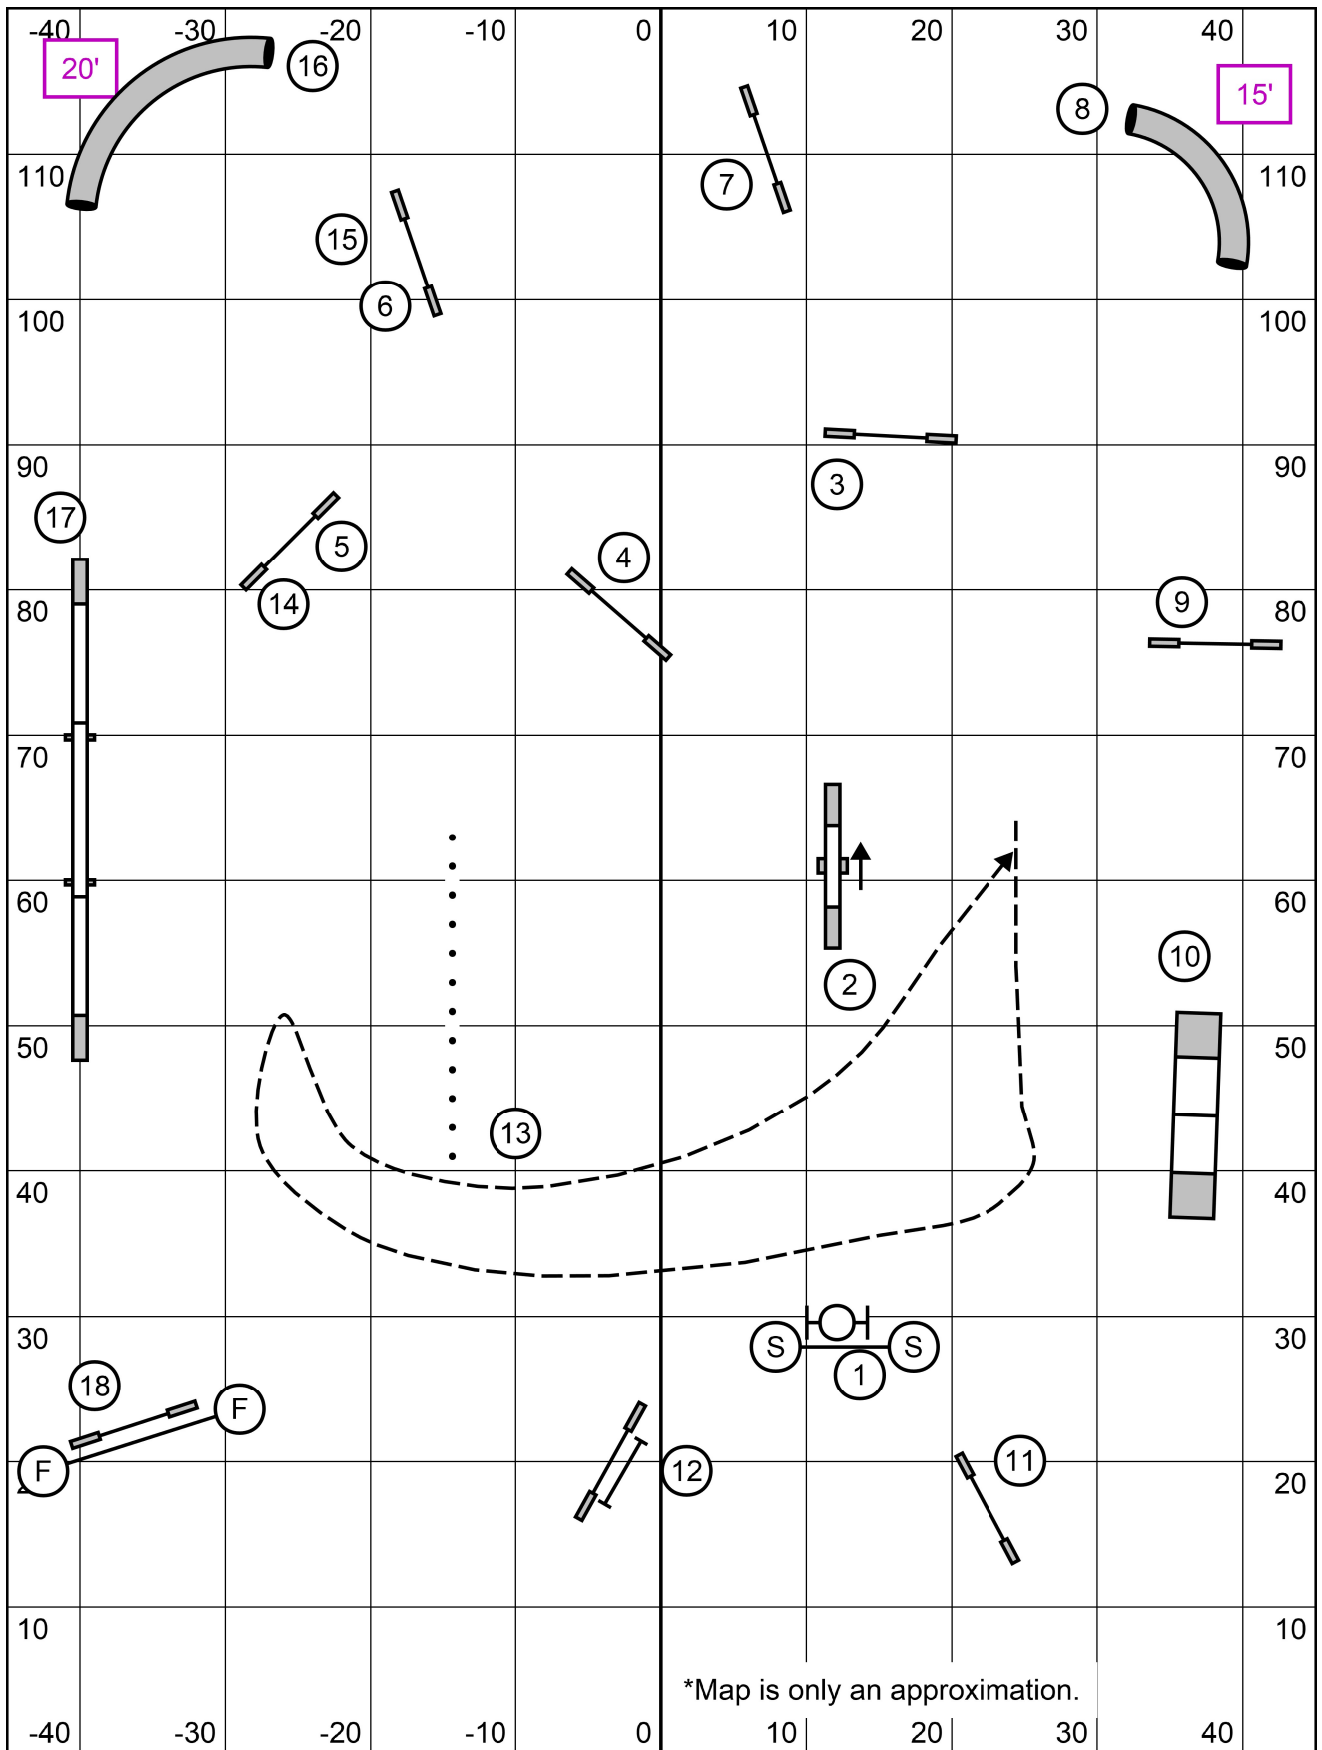

UKI Beginners/Novice Agility - Saturday, September 9, 2023
Peggy Hammond
Riverside K9 - North Kingstown, RI