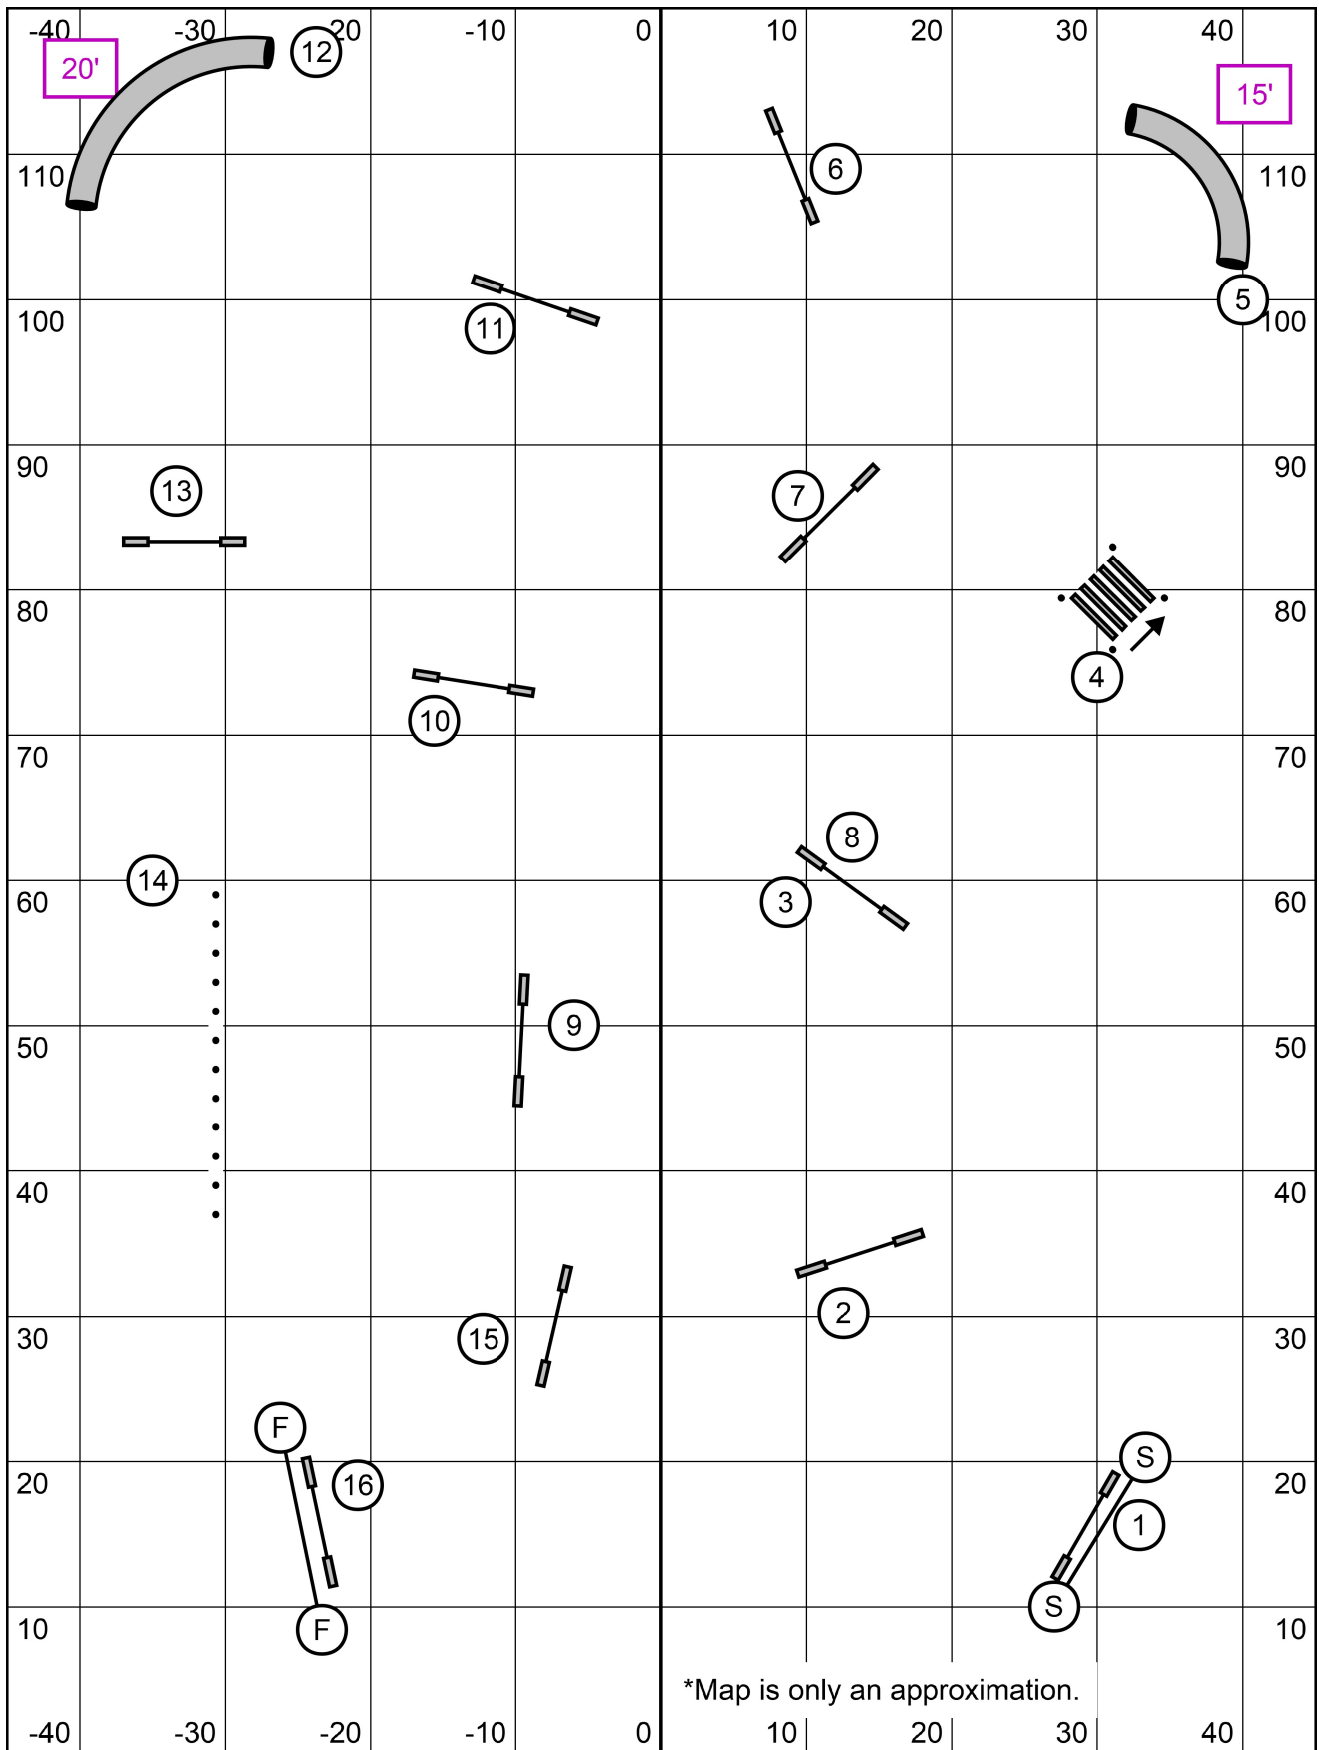

UKI Beginner/Novice Jumping - Saturday, September 9, 2023
Peggy Hammond
Riverside K9 - North Kingstown, RI