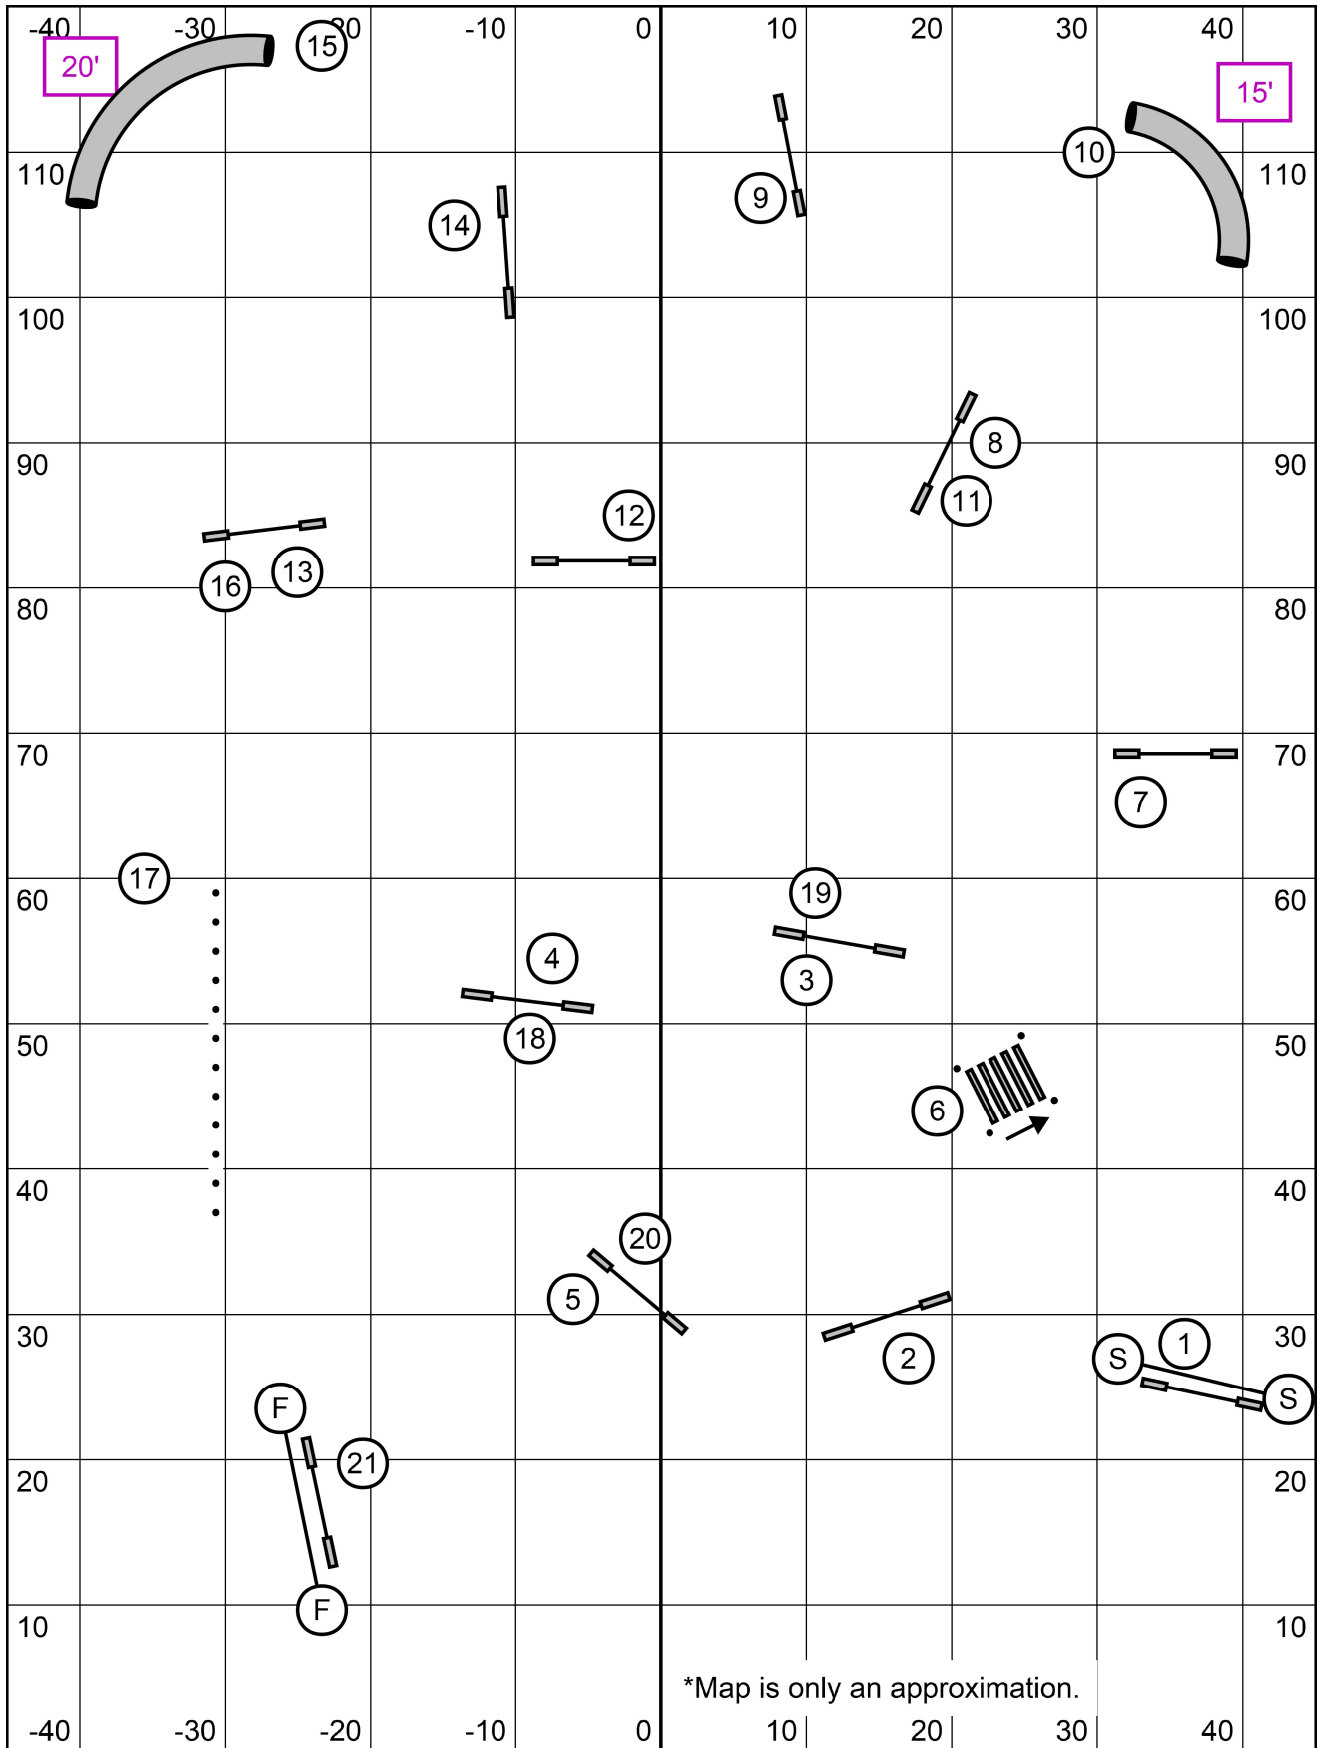

*Map is only an approximation.

UKI Masters Series Jumping - Saturday, September 9, 2023
Peggy Hammond
Riverside K9 - North Kingstown, RI