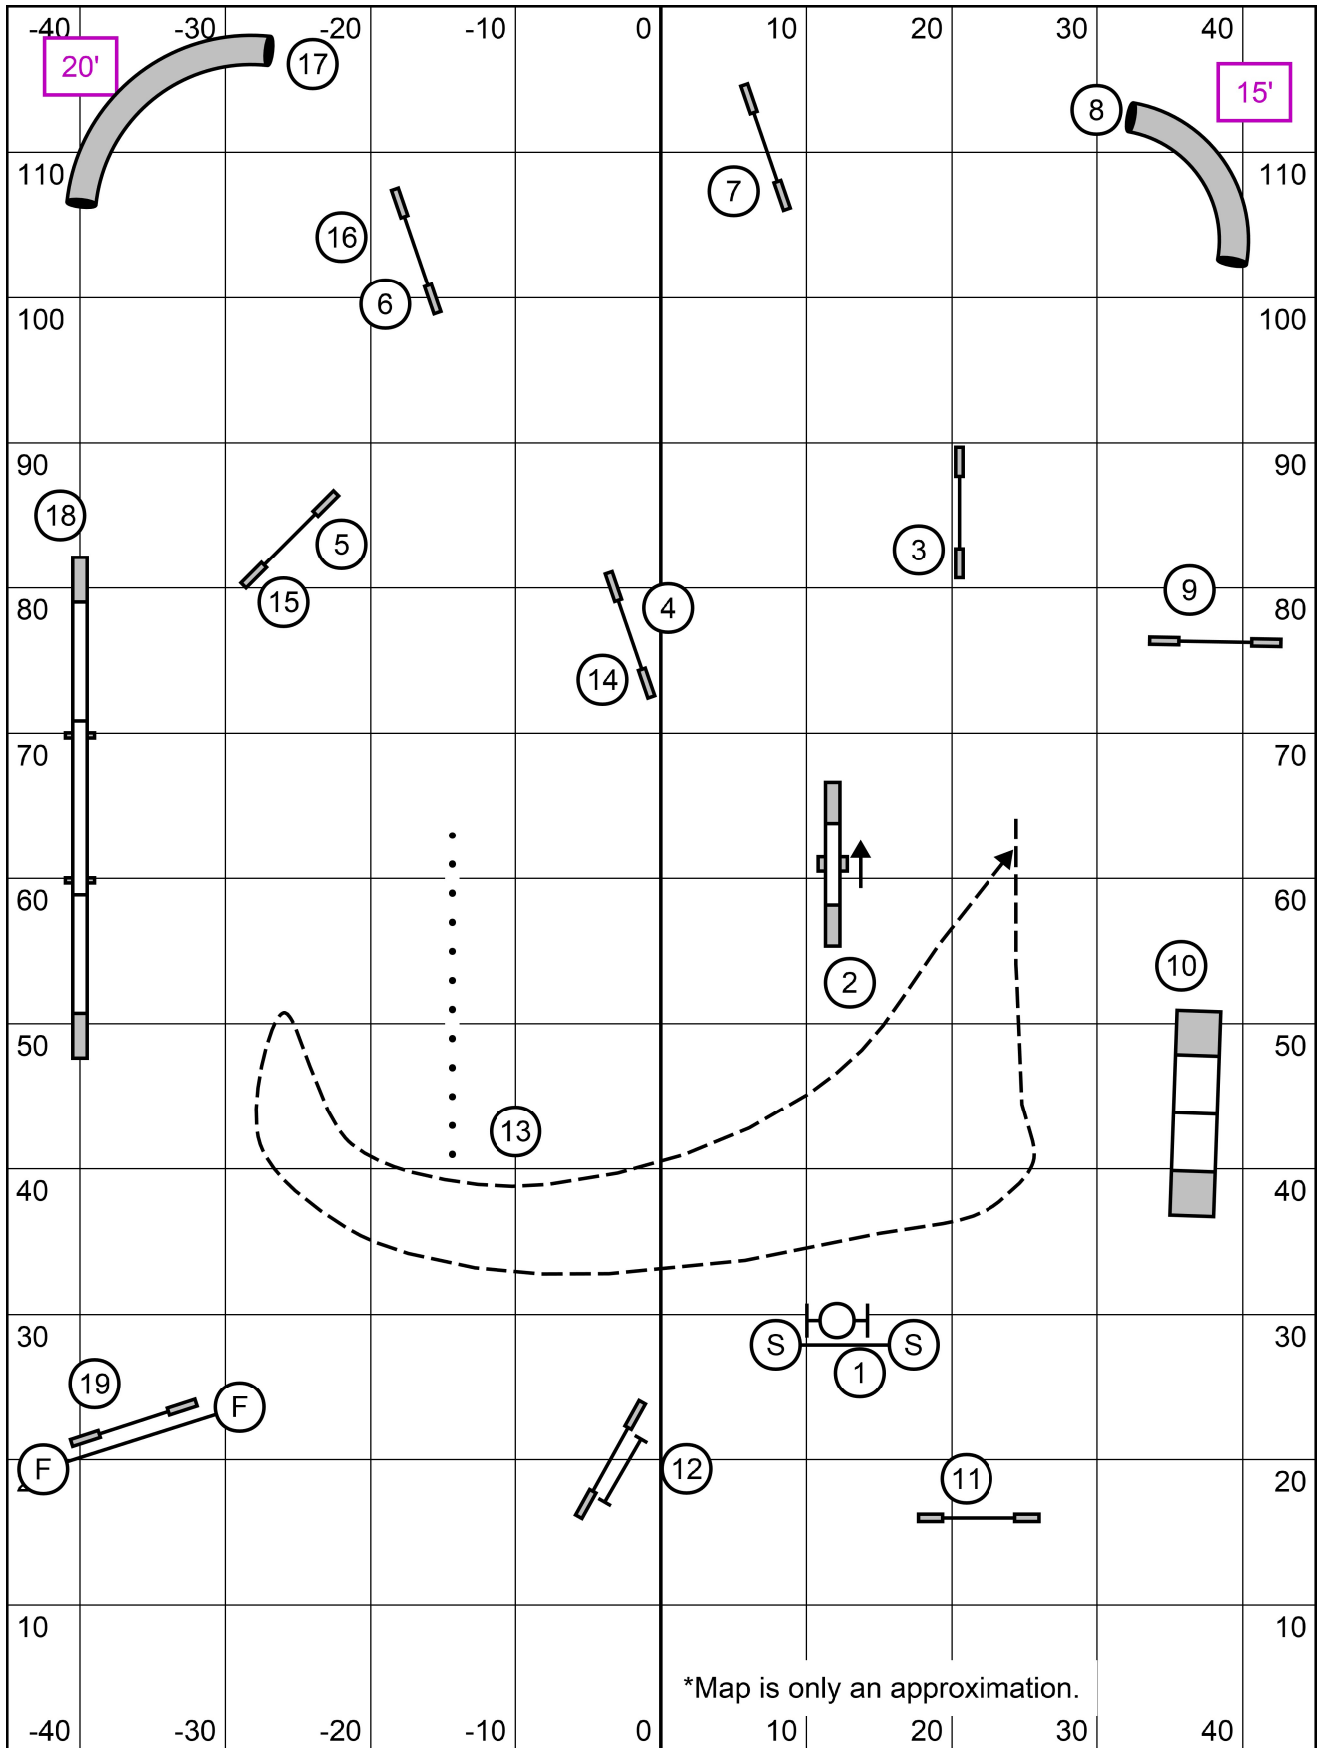

UKI Senior Agility - Saturday, September 9, 2023
Peggy Hammond
Riverside K9 - North Kingstown, RI