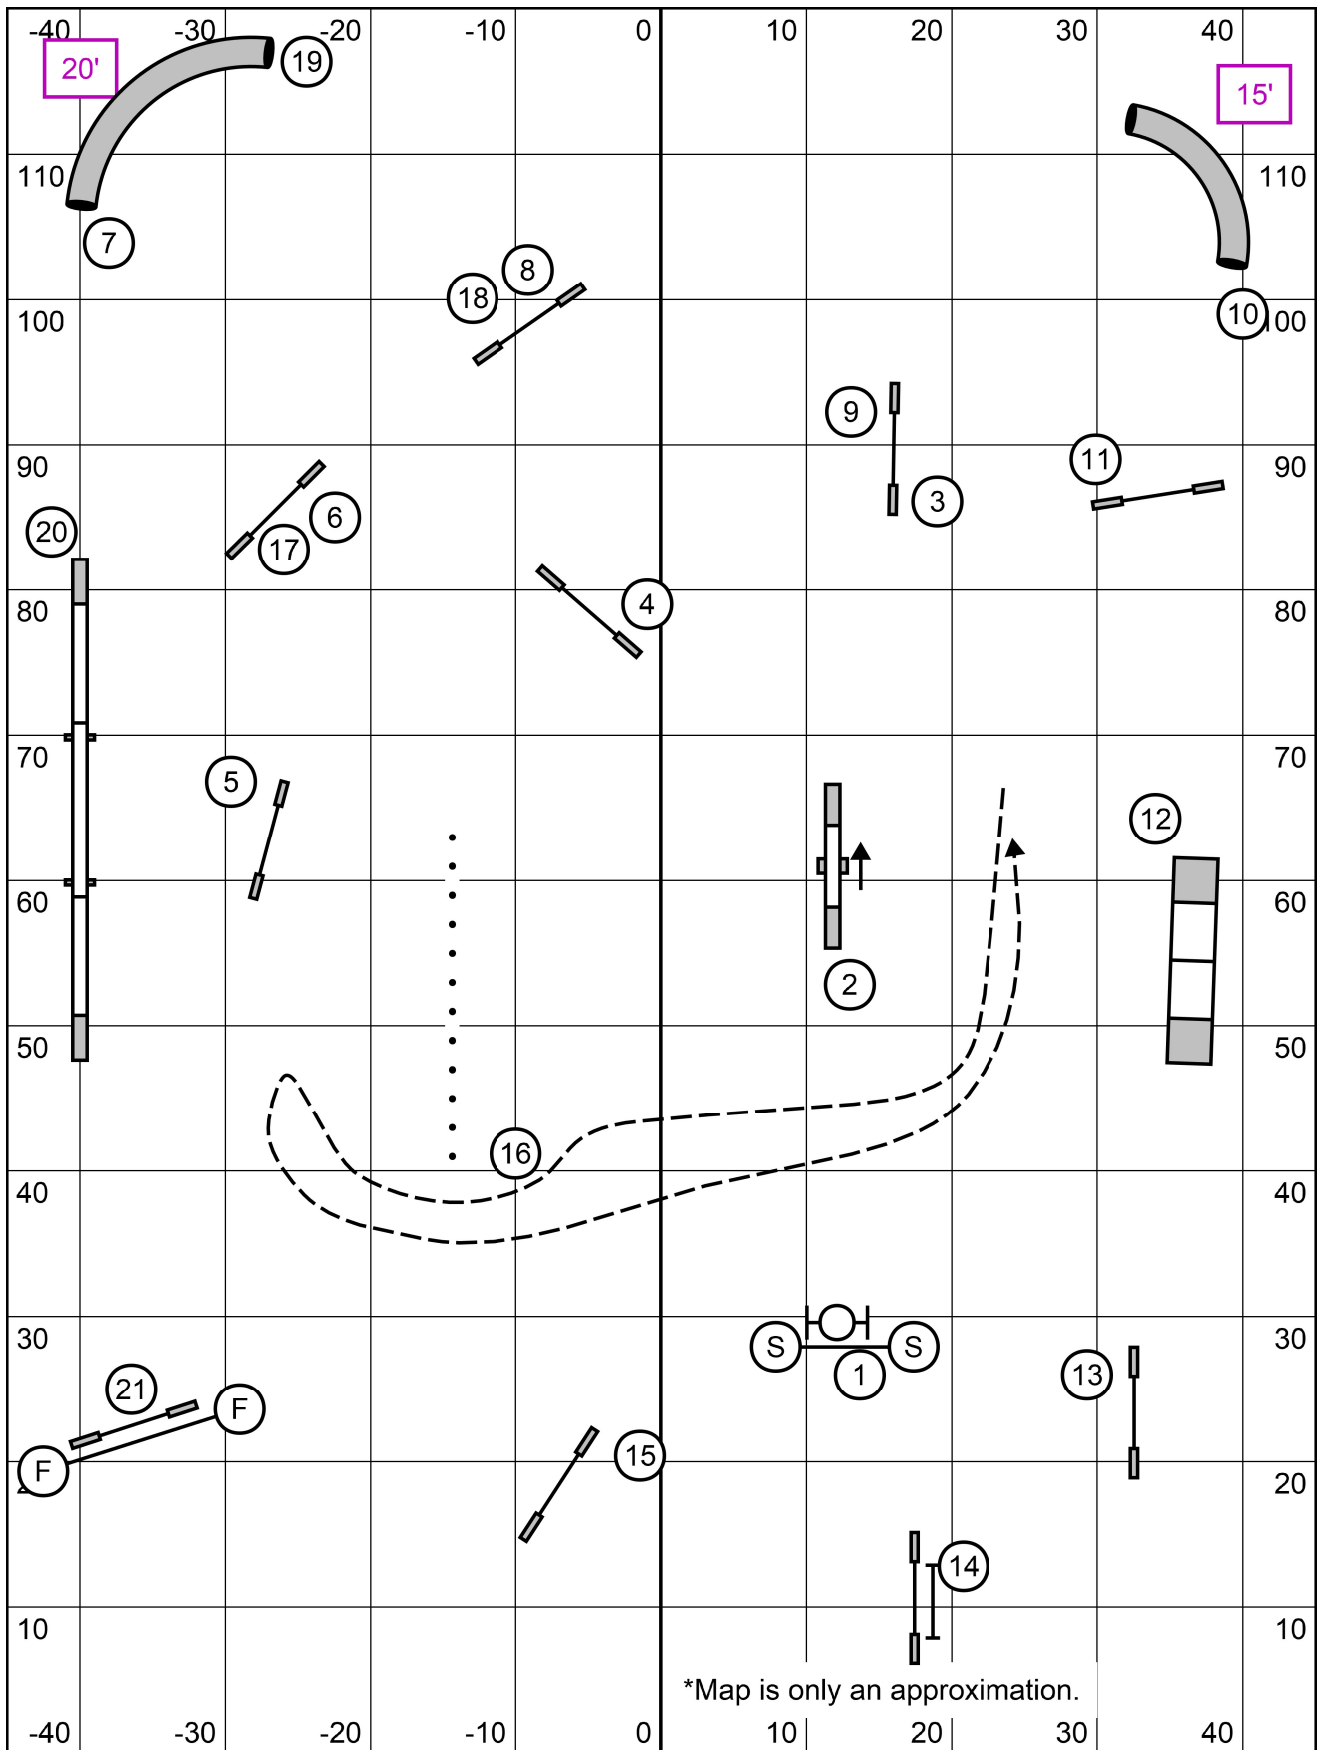

UKI Masters Series Agility - Saturday, September 9, 2023
Peggy Hammond
Riverside K9 - North Kingstown, RI