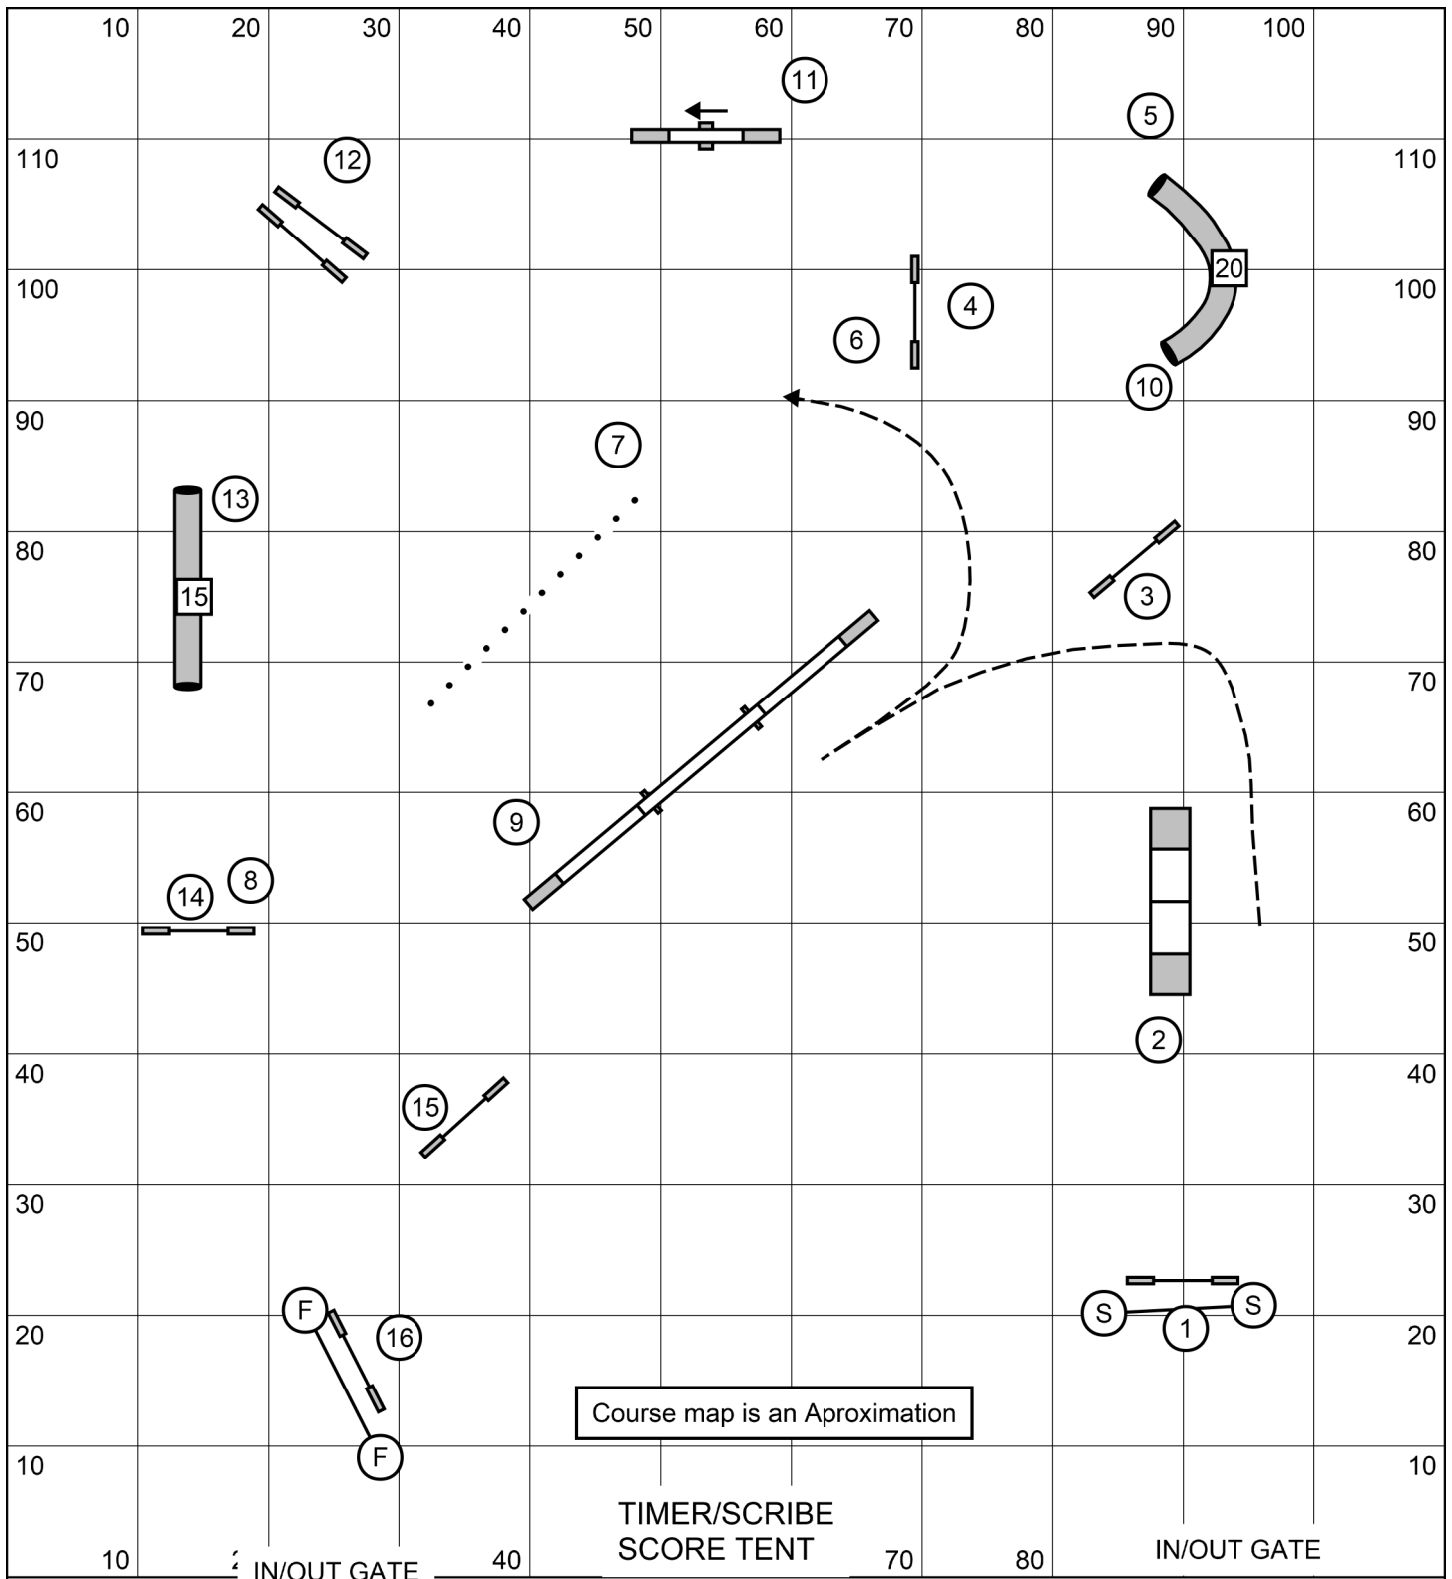

Data Driven 6/21/23
Judy Reilly

BN Agility 2