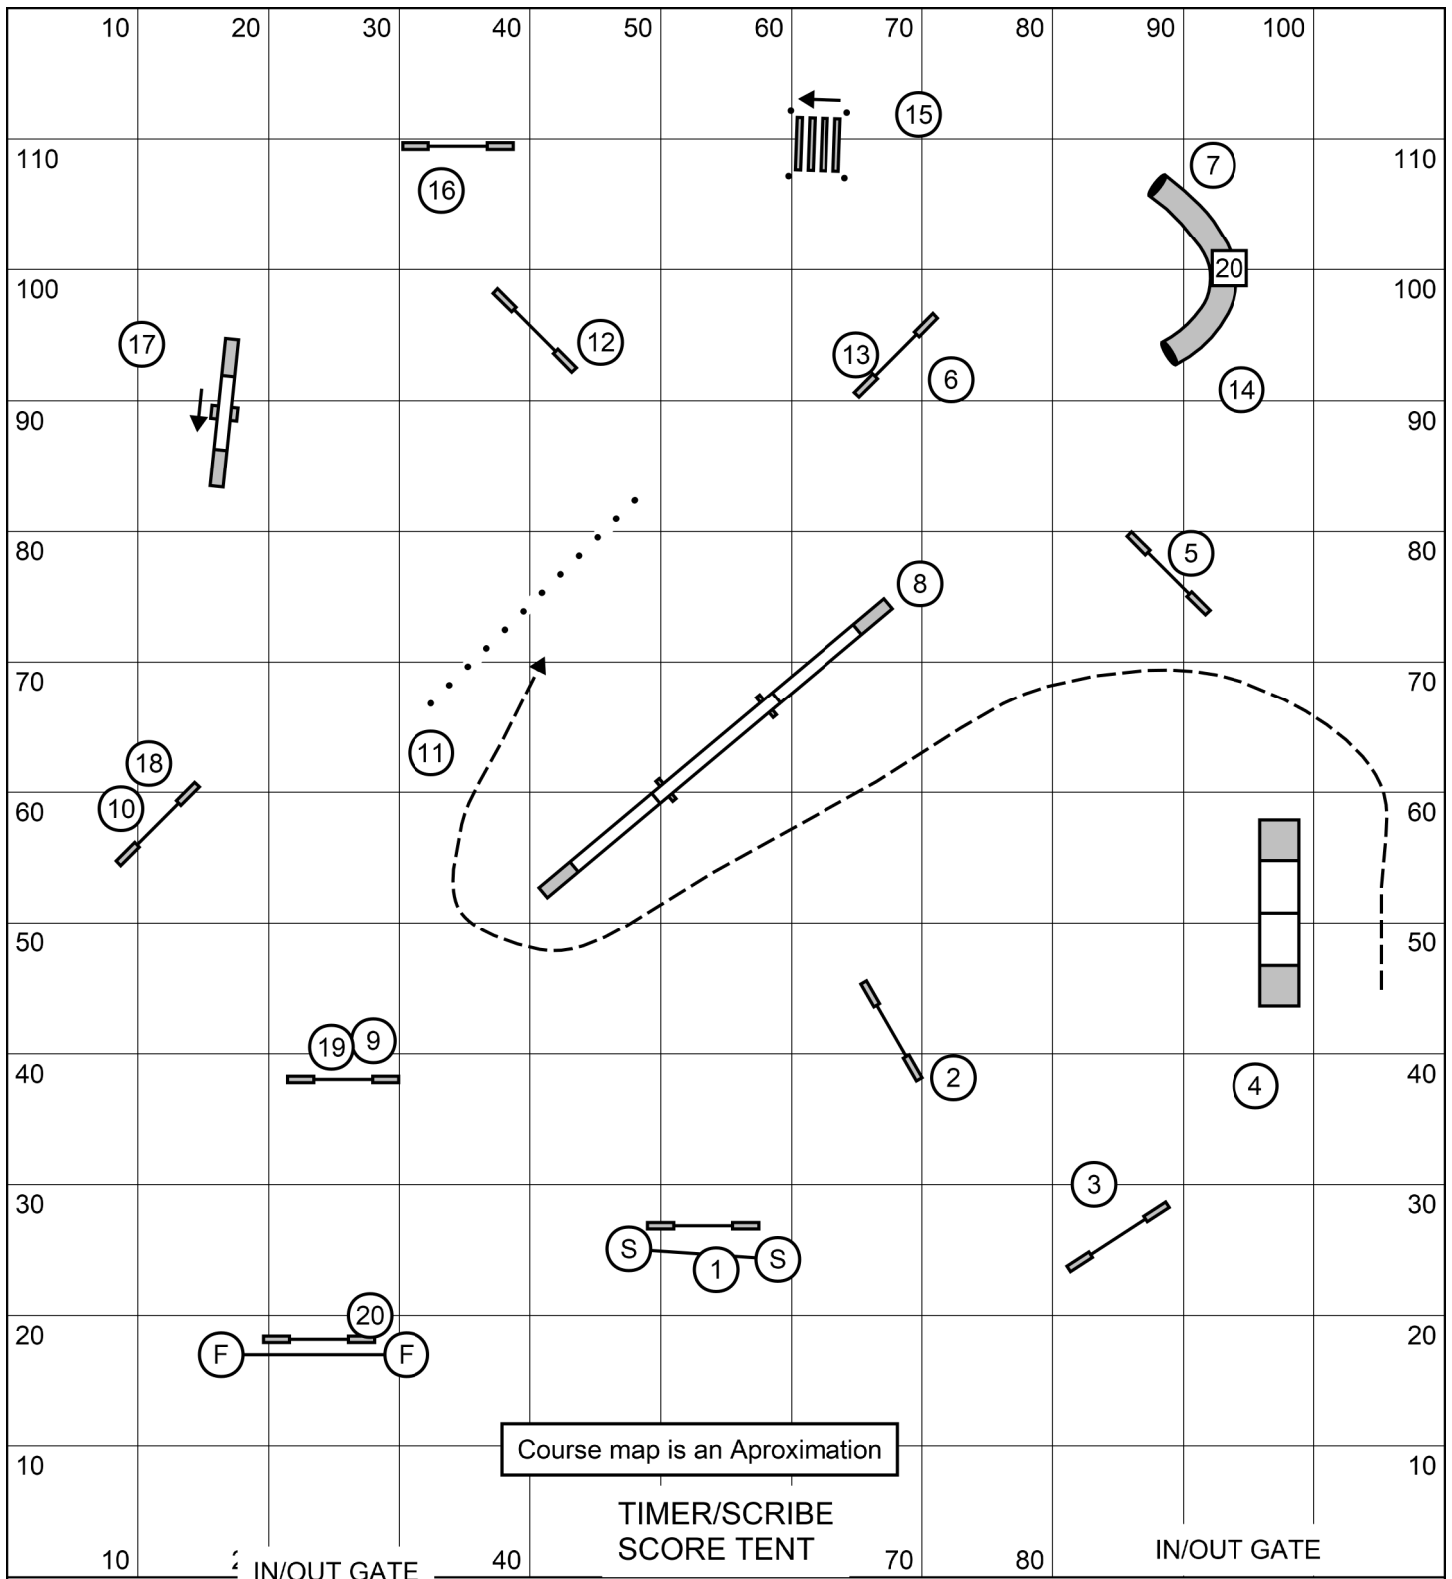

Data Driven 6/21/23
Judy Reilly

Masters Series agility