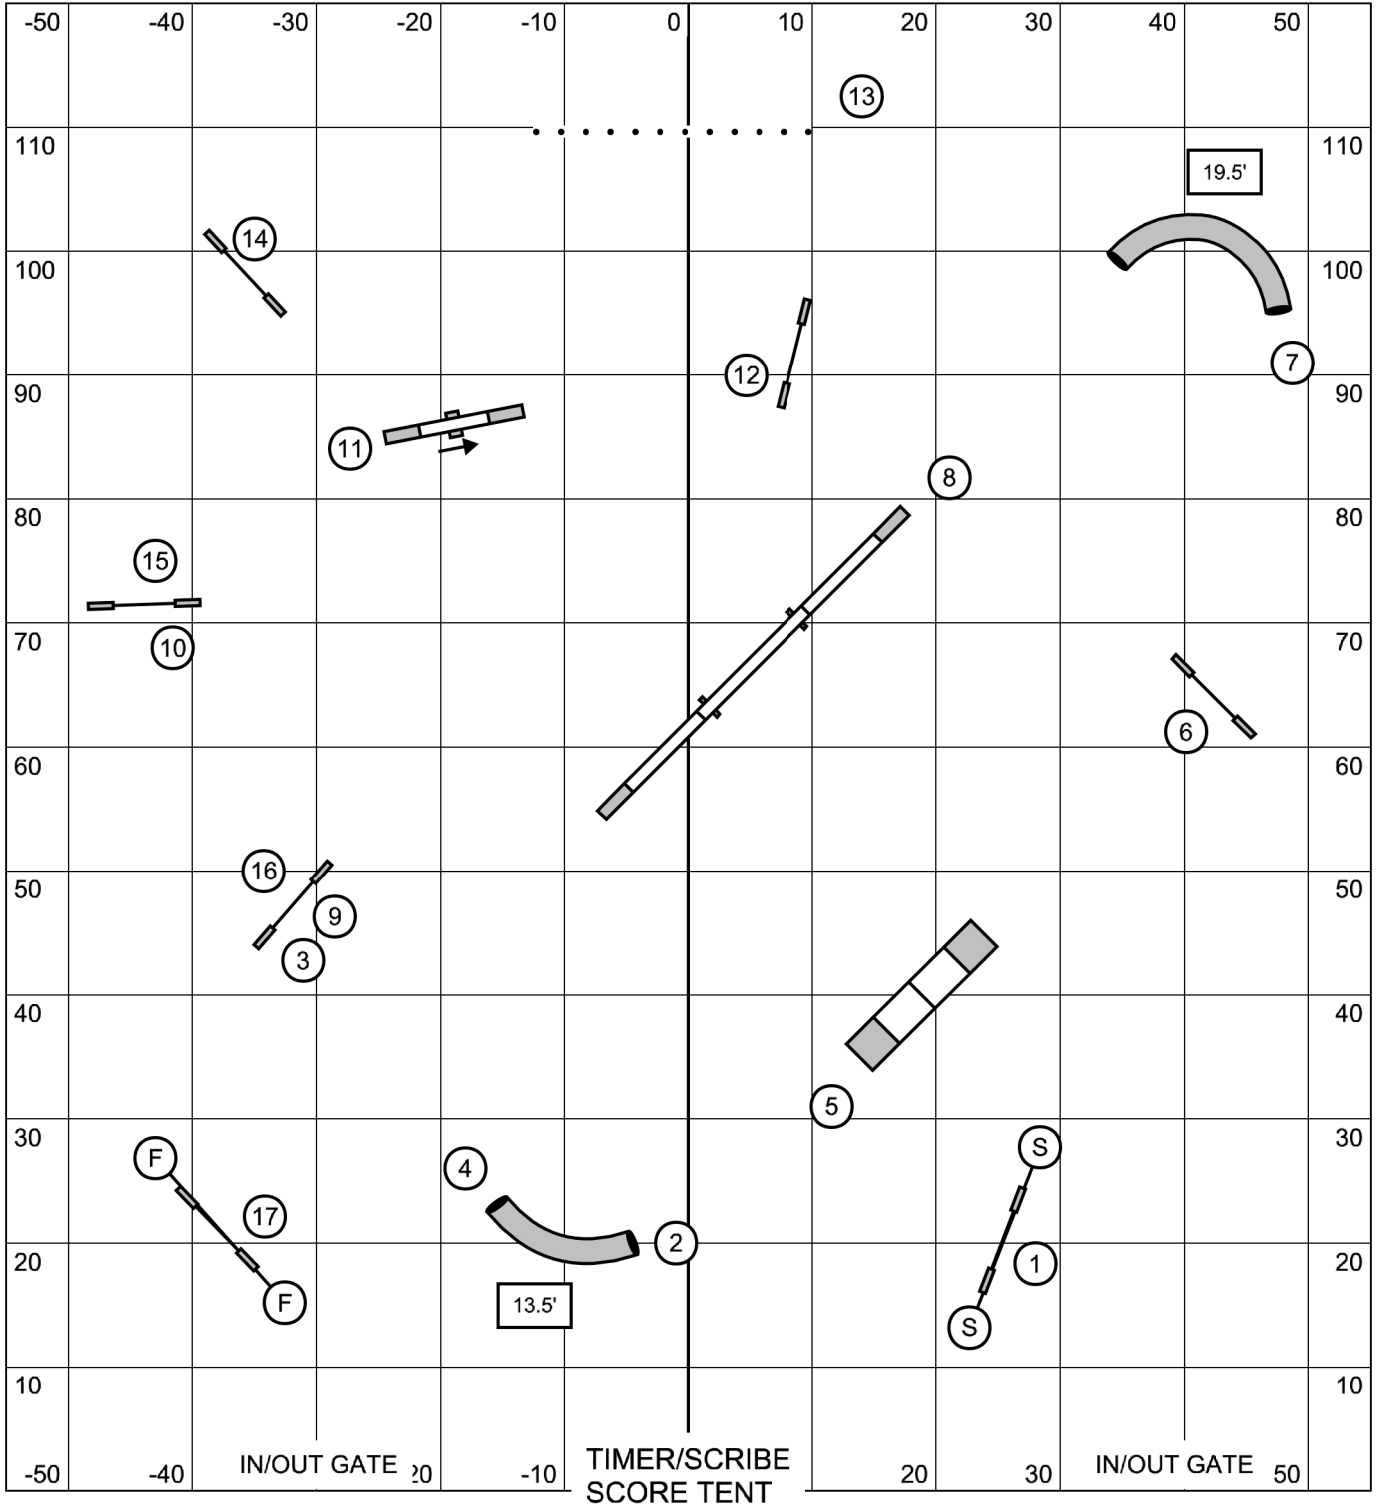

# Beginner/Novice Agility

Saturday, April 22, 2023

Data Driven Agility - Springfield, VT  
Designer: Courtney Keys - Austin, TX

Next dog in at #14

Map is only an approximation

# Senior/Champion Agility

Saturday, April 22, 2023

Data Driven Agility - Springfield, VT  
Designer: Courtney Keys - Austin, TX

Next dog in at #15

Map is only an approximation

# Masters Series Agility

Saturday, April 22, 2023

Data Driven Agility - Springfield, VT  
Designer: Courtney Keys - Austin, TX

Next dog in at #13

Map is only an approximation

# Beginner/Novice Jumping

Saturday, April 22, 2023

Data Driven Agility - Springfield, VT  
Designer: Courtney Keys - Austin, TX

Next dog in at #15

Map is only an approximation