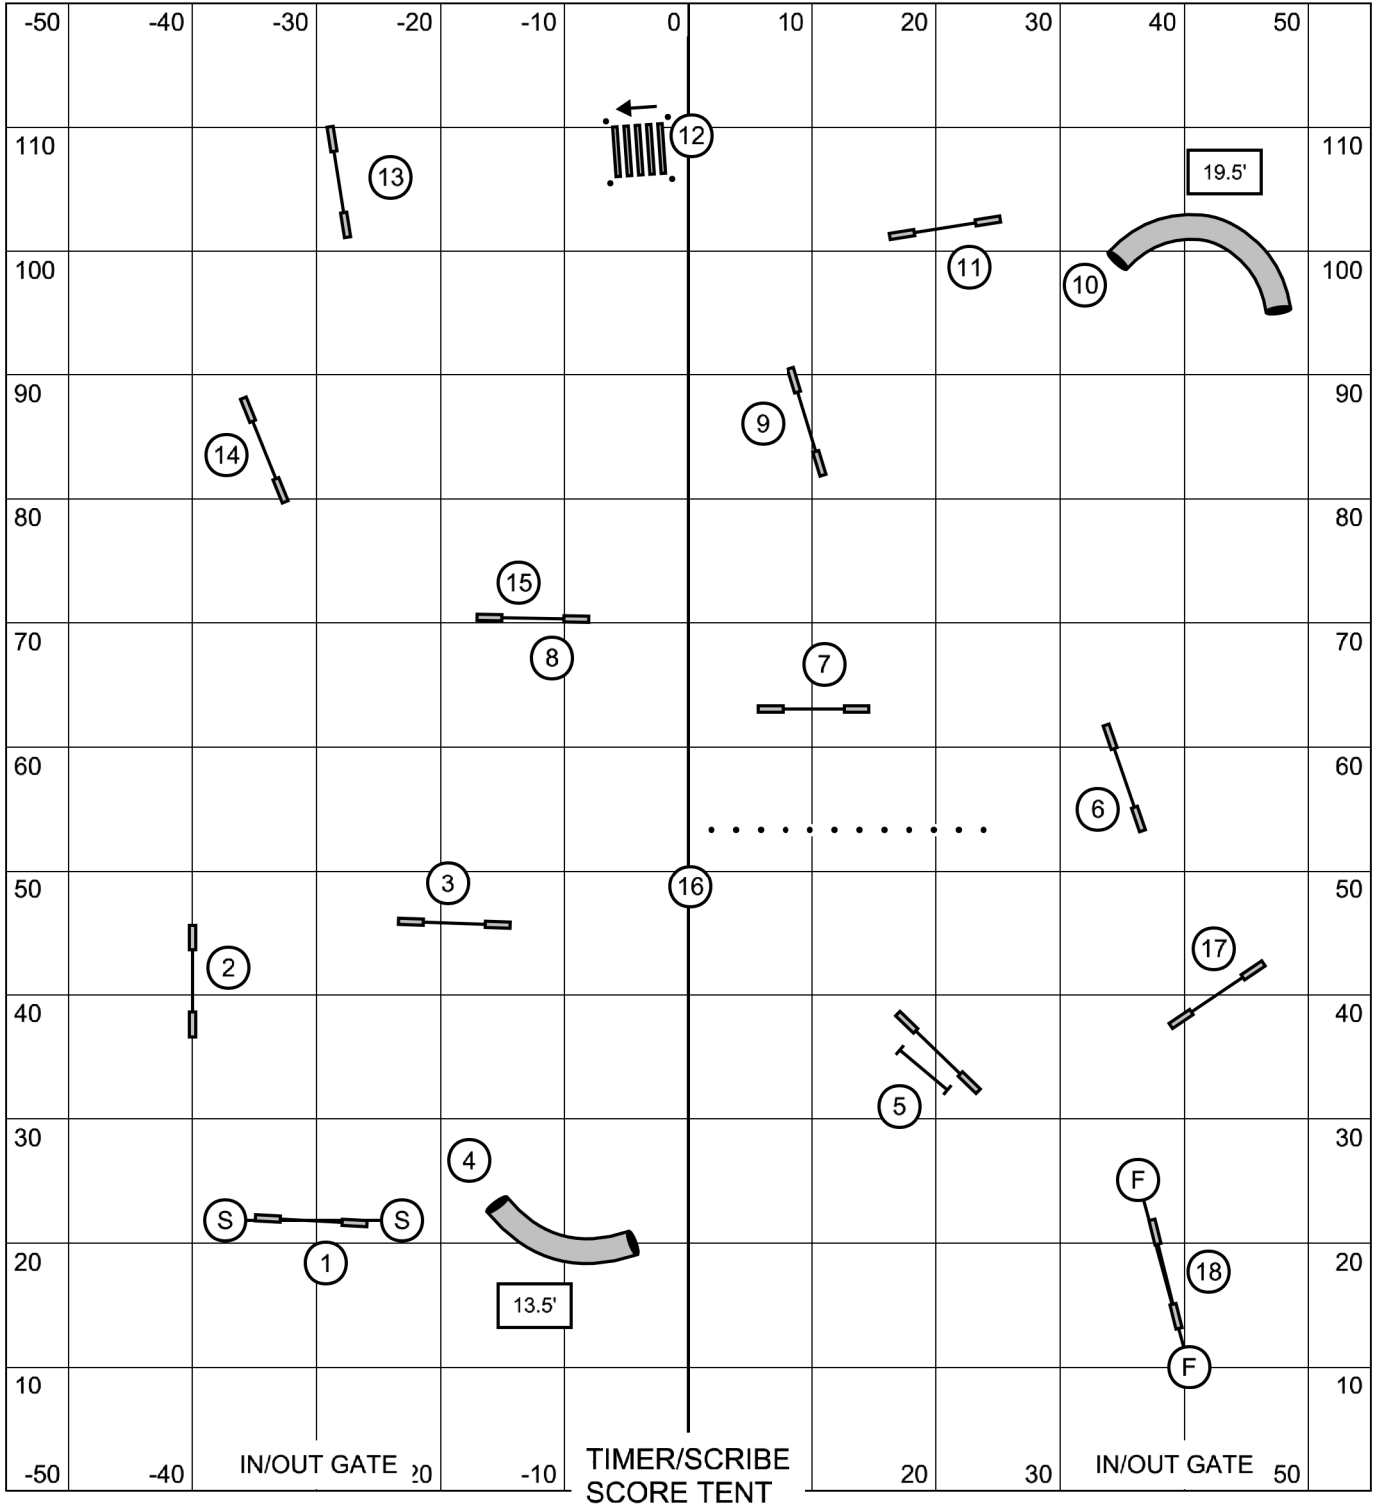

Masters Series Jumping

Saturday, April 22, 2023

Data Driven Agility - Springfield, VT
Designer: Courtney Keys - Austin, TX

Next dog in at #16

Map is only an approximation