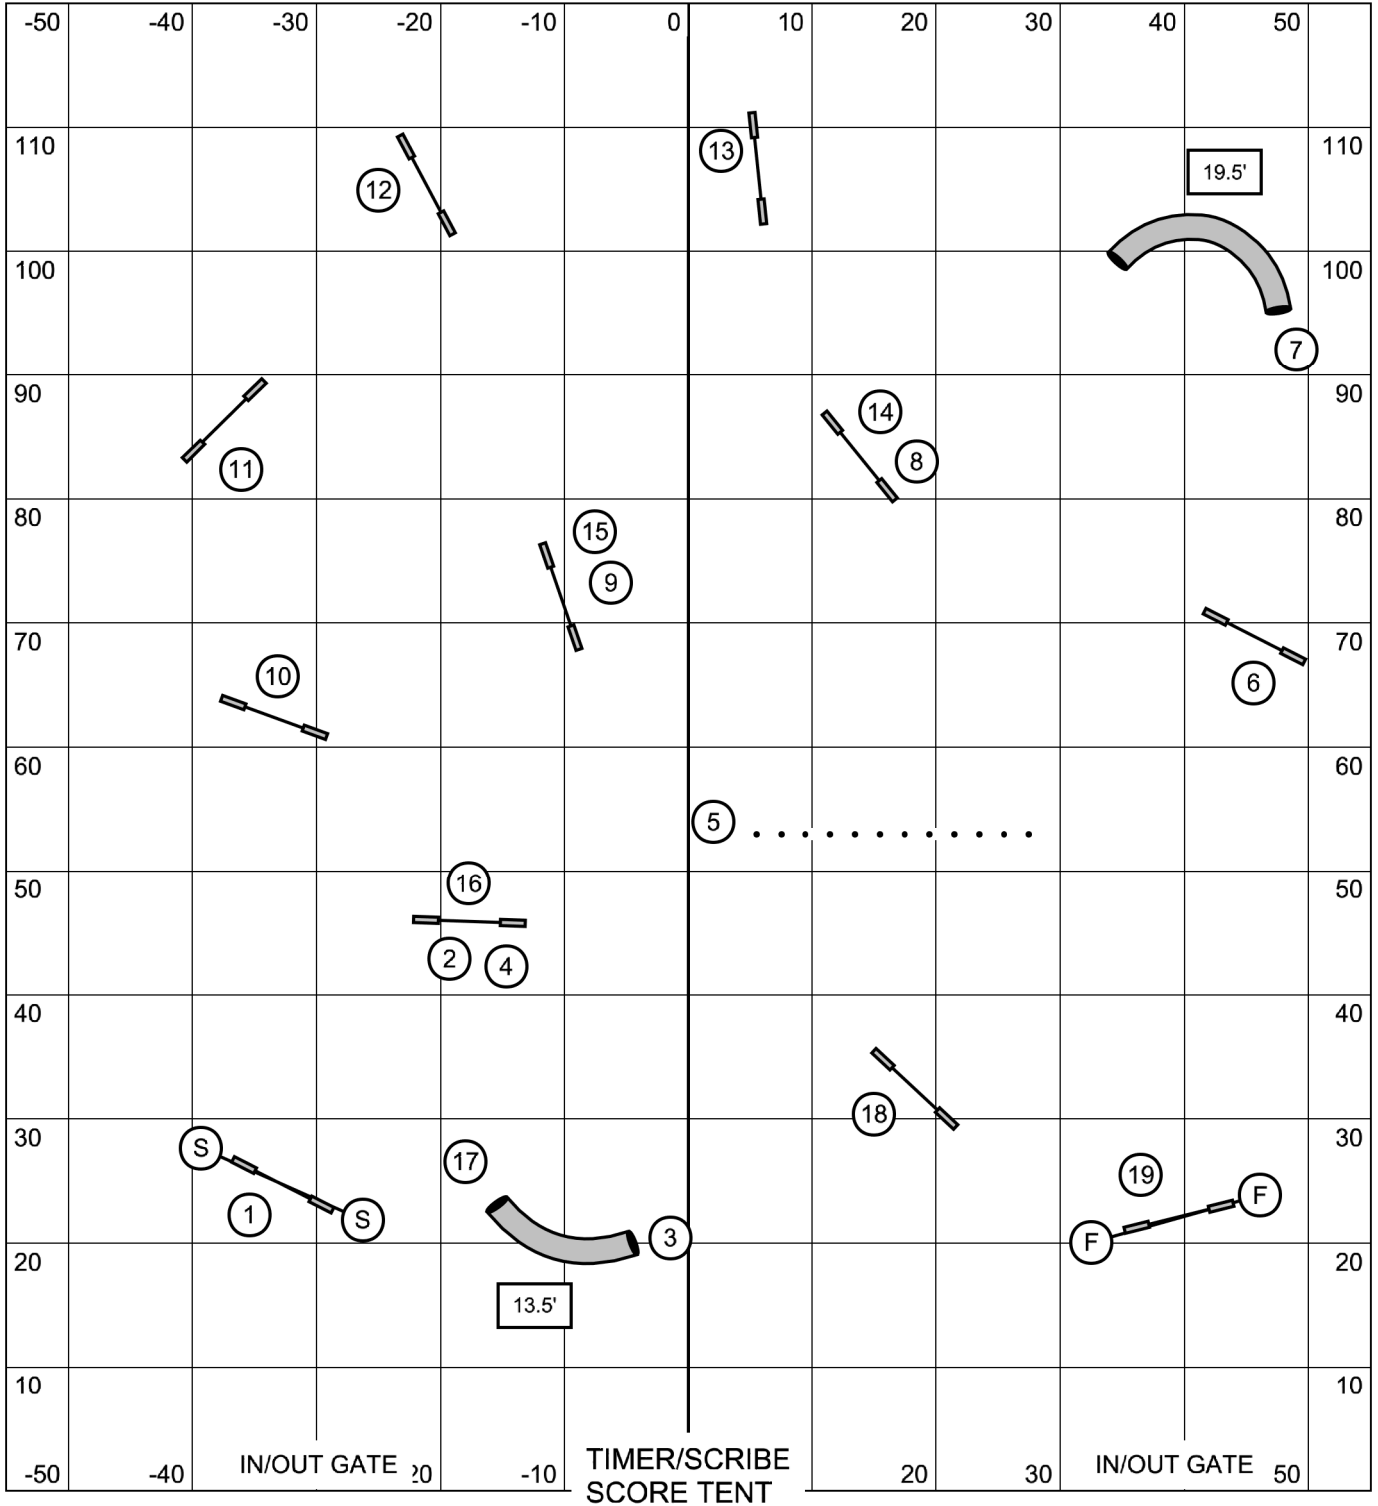

Senior/Champion Jumping

Saturday, April 22, 2023

Data Driven Agility - Springfield, VT
Designer: Courtney Keys - Austin, TX

Next dog in at #17

Map is only an approximation