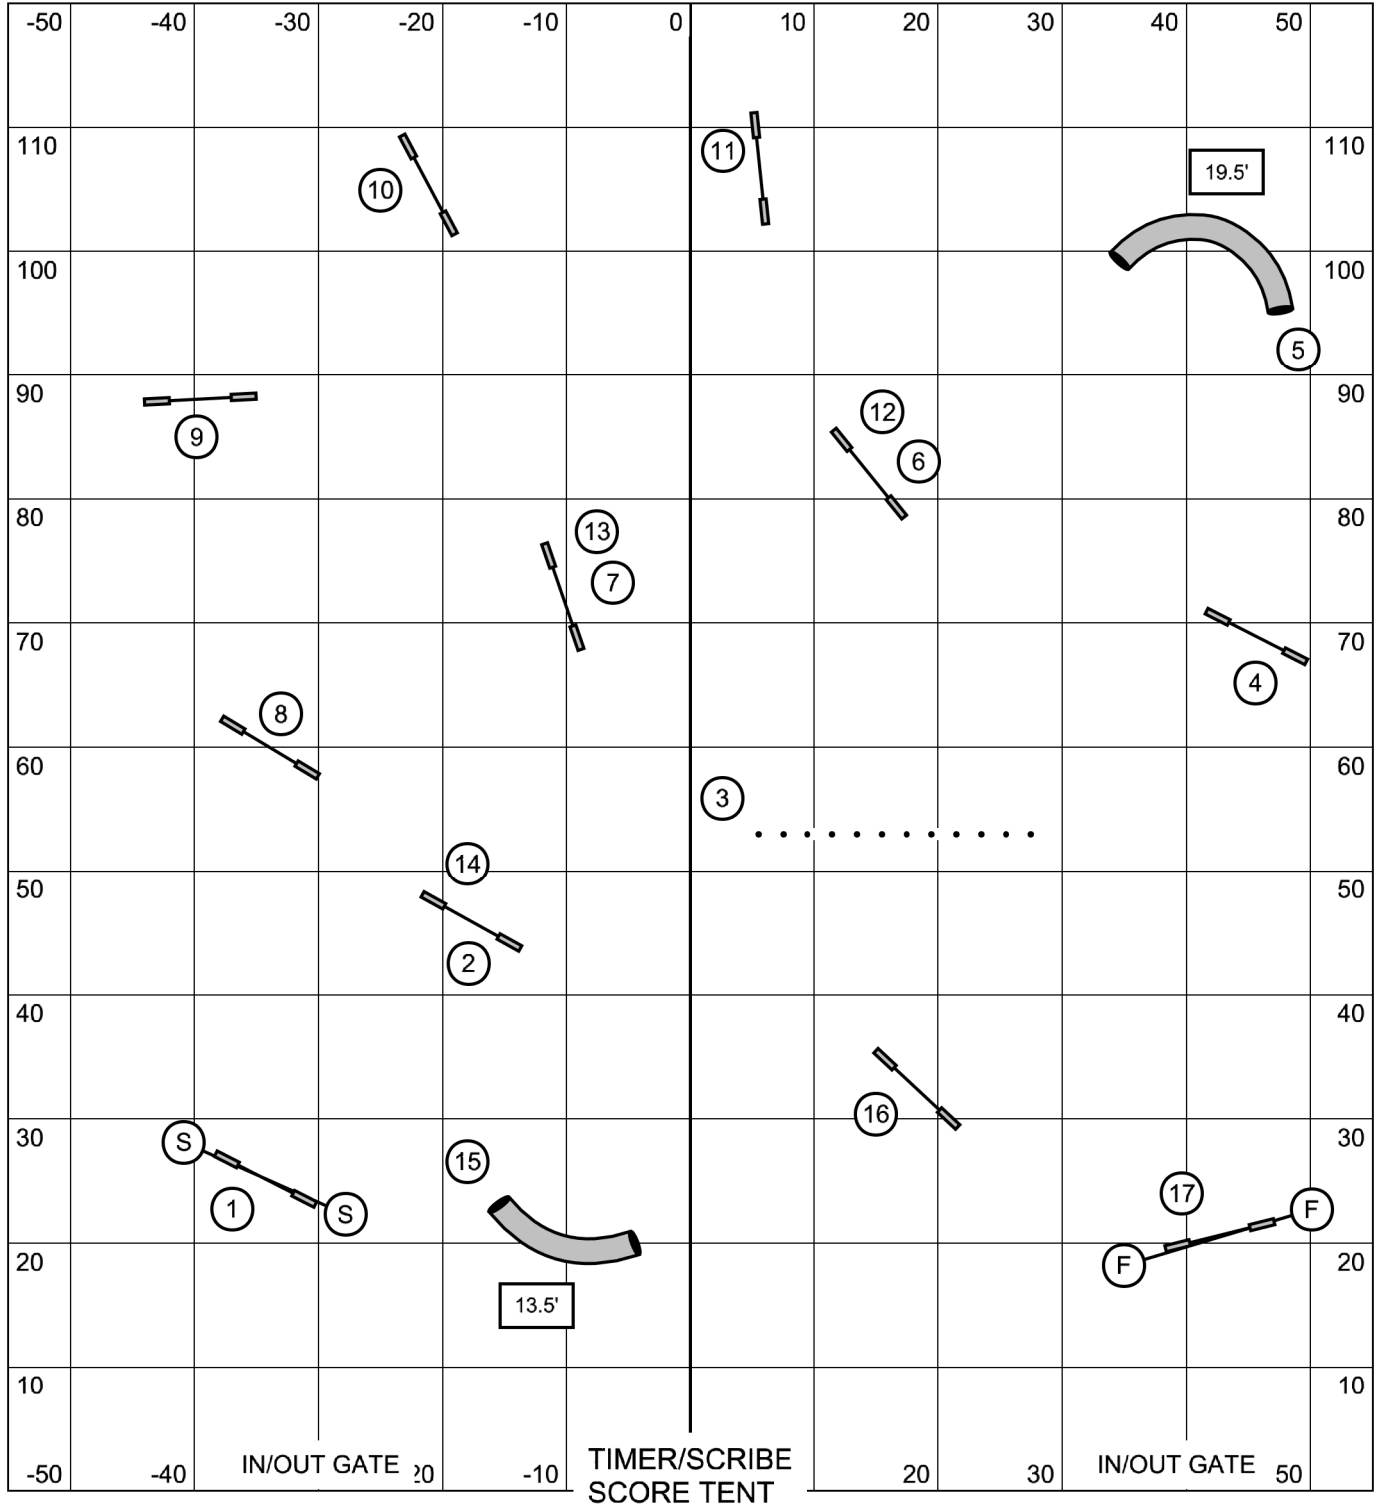

Beginner/Novice Jumping

Saturday, April 22, 2023

Data Driven Agility - Springfield, VT
Designer: Courtney Keys - Austin, TX

Next dog in at #15

Map is only an approximation