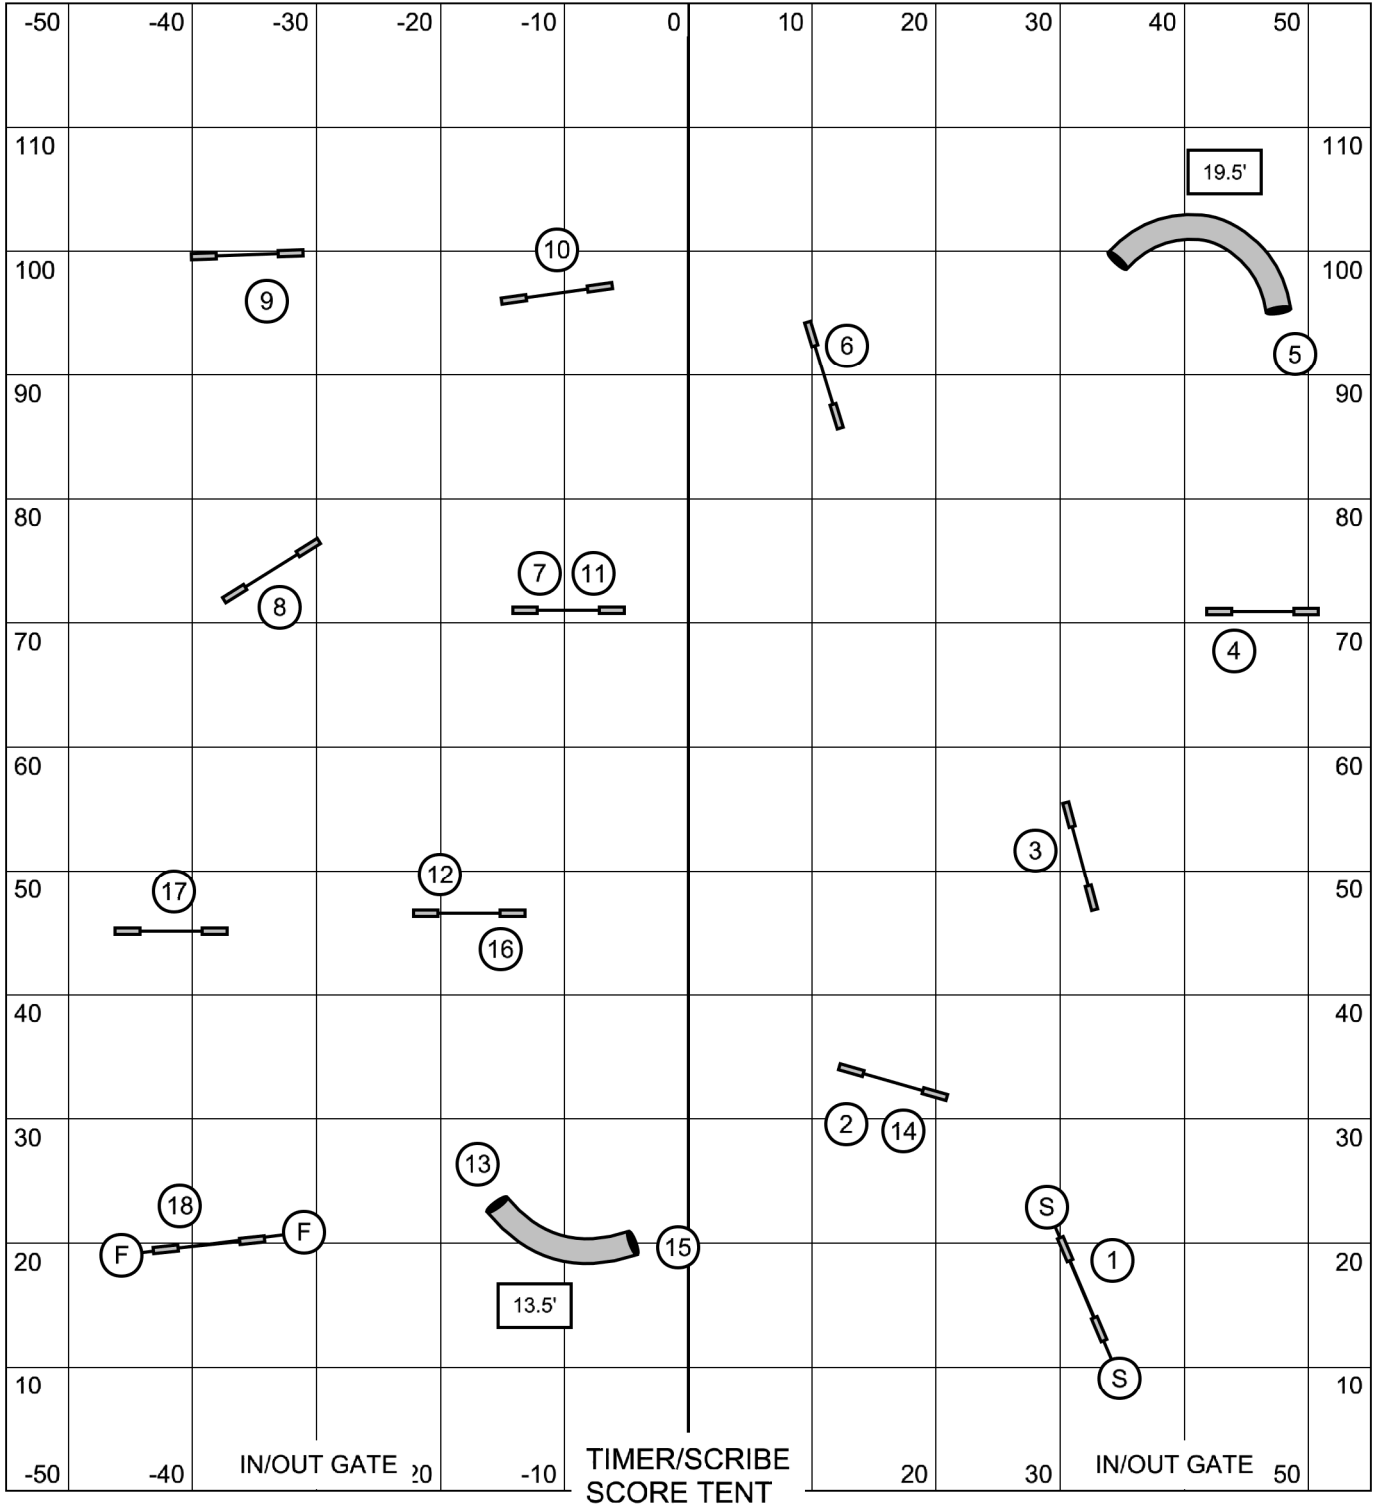

Beginner/Novice Speedstakes

Saturday, April 22, 2023

Data Driven Agility - Springfield, VT

Designer: Courtney Keys - Austin, TX

Next dog in at #15

Map is only an approximation