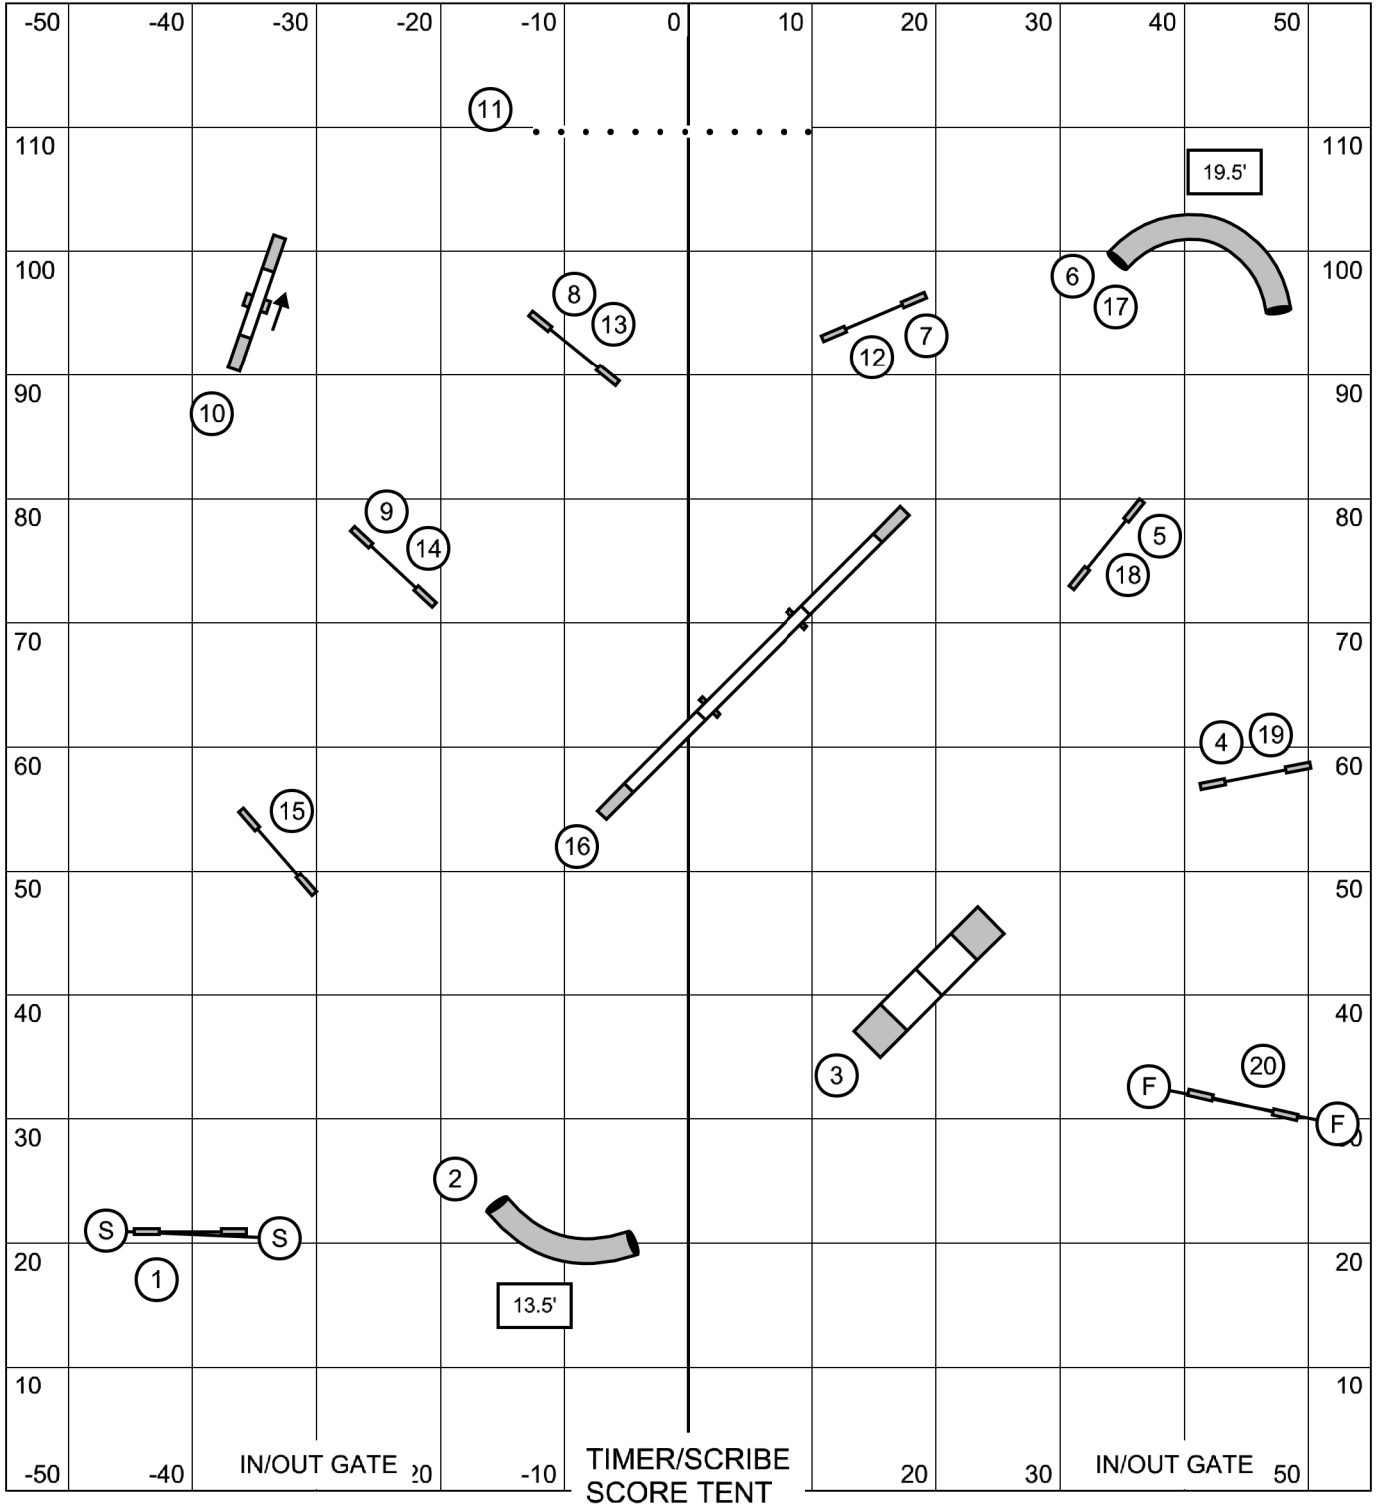

# Beginner/Novice Agility

Saturday, April 22, 2023

Data Driven Agility - Springfield, VT  
Designer: Courtney Keys - Austin, TX

Next dog in at #14

Map is only an approximation

# Senior/Champion Agility

Saturday, April 22, 2023

Data Driven Agility - Springfield, VT  
Designer: Courtney Keys - Austin, TX

Next dog in at #15

Map is only an approximation

# Masters Series Agility

Saturday, April 22, 2023

Data Driven Agility - Springfield, VT  
Designer: Courtney Keys - Austin, TX

Next dog in at #13

Map is only an approximation

# Beginner/Novice Jumping

Saturday, April 22, 2023

Data Driven Agility - Springfield, VT  
Designer: Courtney Keys - Austin, TX

Next dog in at #15

Map is only an approximation