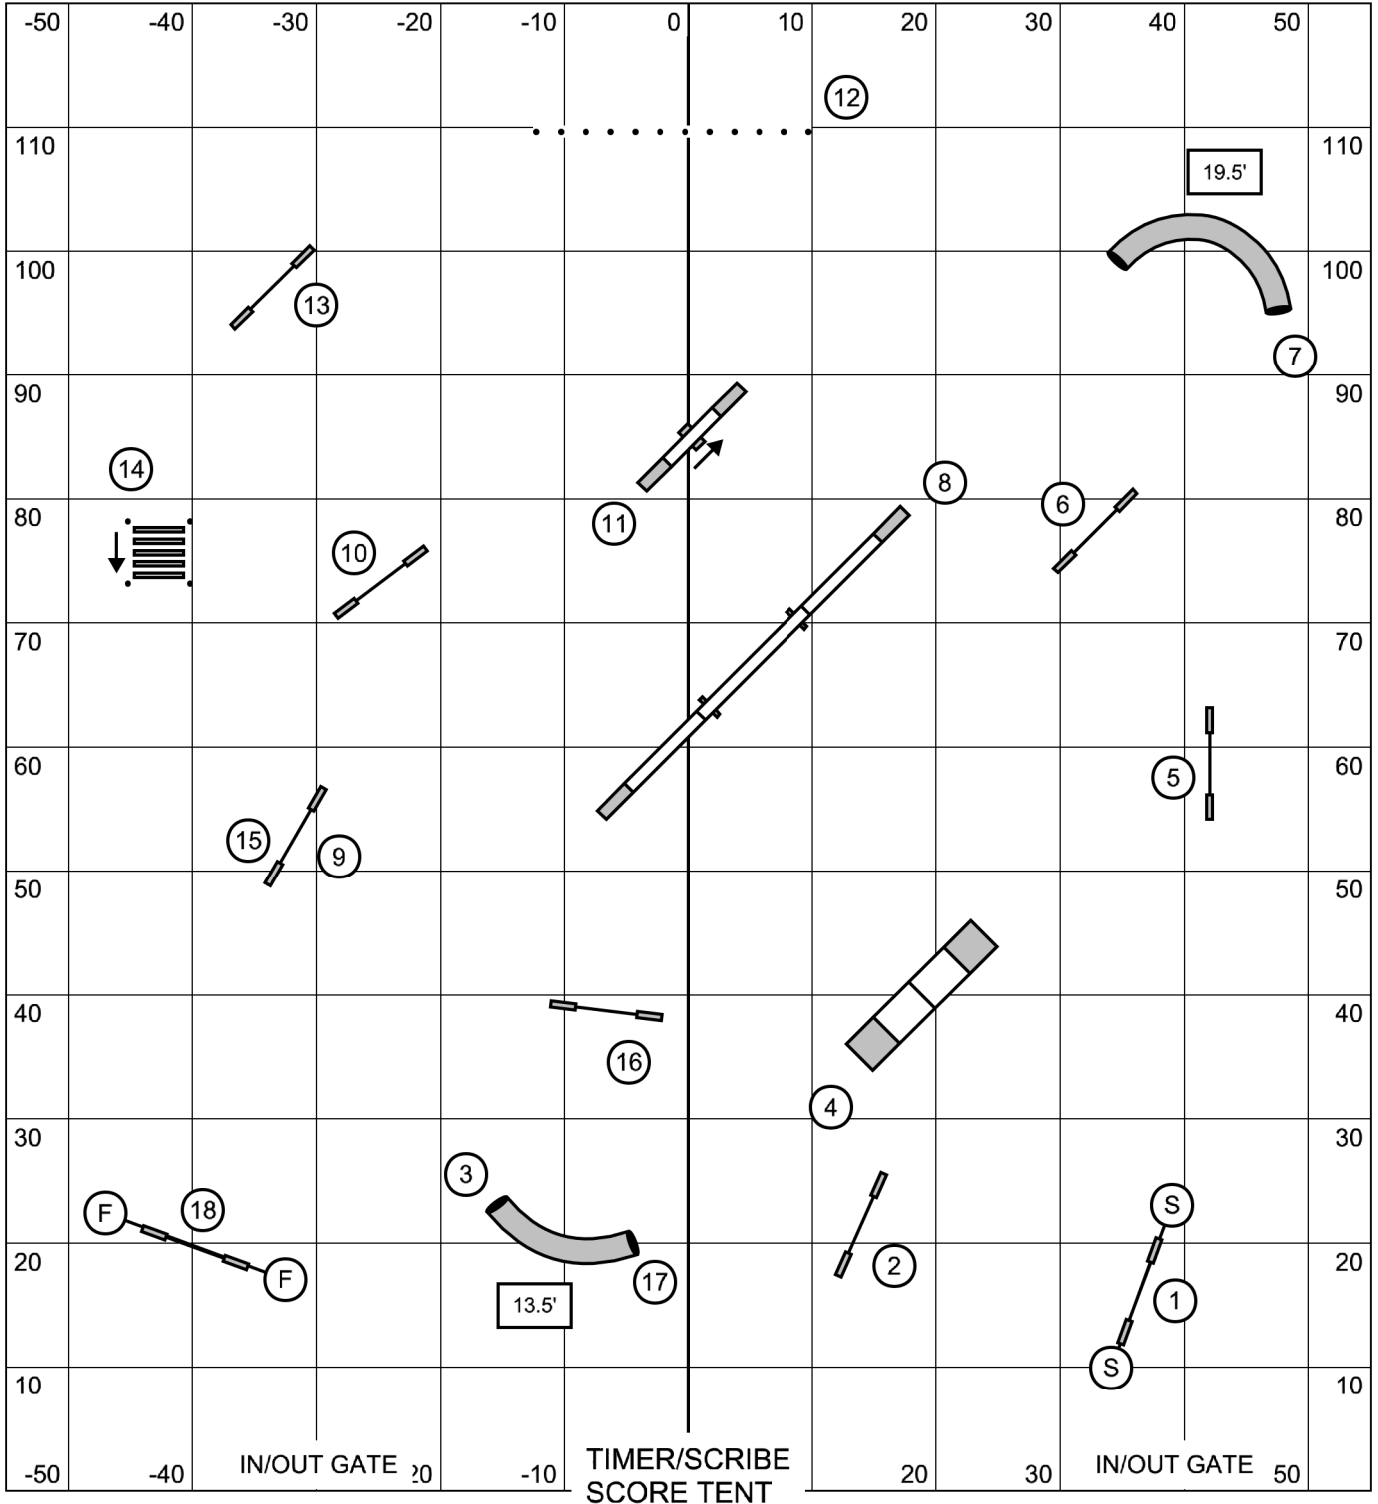

# Beginner/Novice Agility

Saturday, April 22, 2023

Data Driven Agility - Springfield, VT  
Designer: Courtney Keys - Austin, TX

Next dog in at #14

Map is only an approximation

# Senior/Champion Agility

Saturday, April 22, 2023

Data Driven Agility - Springfield, VT  
Designer: Courtney Keys - Austin, TX

Next dog in at #15

Map is only an approximation

# Masters Series Agility

Saturday, April 22, 2023

Data Driven Agility - Springfield, VT  
Designer: Courtney Keys - Austin, TX

Next dog in at #13

Map is only an approximation

# Beginner/Novice Jumping

Saturday, April 22, 2023

Data Driven Agility - Springfield, VT  
Designer: Courtney Keys - Austin, TX

Next dog in at #15

Map is only an approximation