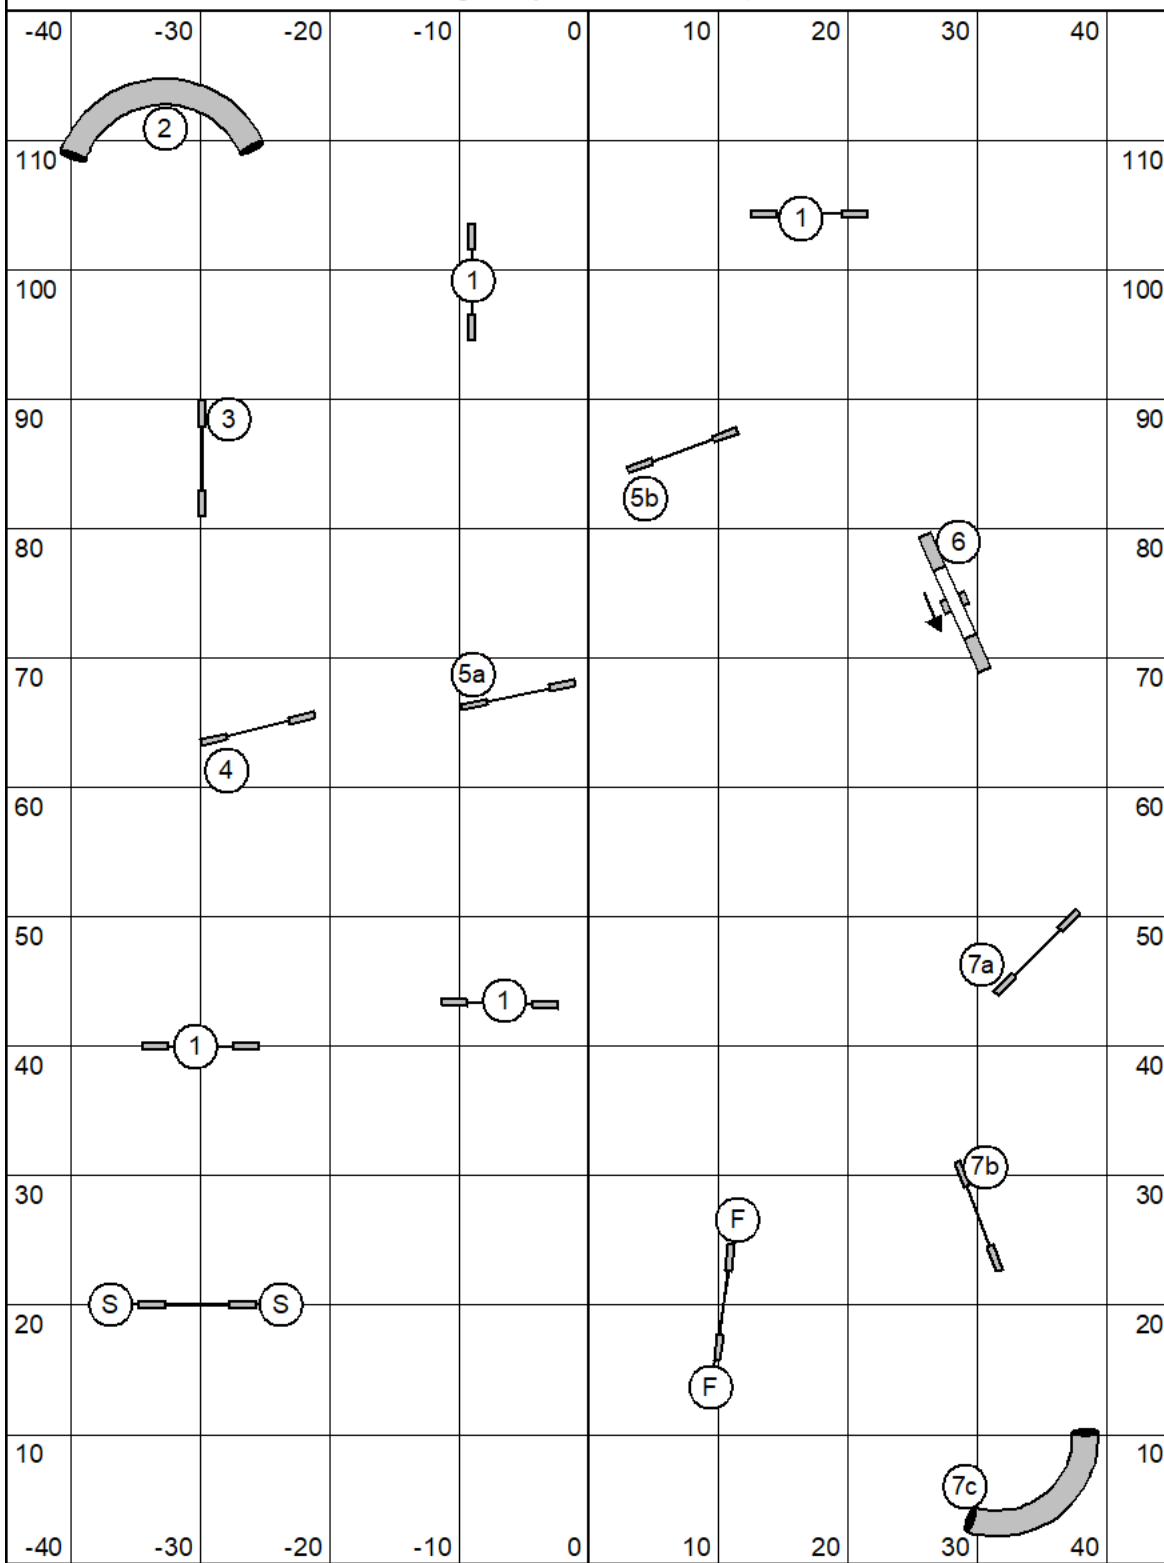

Riverside Canine Center - North Kingstown, RI
Sunday April 9, 2023 - Masters/PIII/Vet Gamblers

Judge: Terry Smorch - Lake Elmo, MN

1-3-5-7 point system. There is no 7. Tunnel in upper left corner = 6 points.
 Start jump is bi-directional and available for points.
 Opening Time: 25 seconds
 No contact-to-contact.
 Gamble Times: L/XL = 14; S/M = 15; XS = 16. PIII + 2 sec. Veterans + 2 sec.
 gamble type = discrimination

Judge: Terry Smorch - Lake Elmo, MN

Start jump is bidirectional - no fault if taken again after starting.

Opening: 3 OR 4 Reds. All obstacles bi-directional. Combinations may be taken in any order, any direction. Repeated obstacles within a combo must be corrected for zero points.