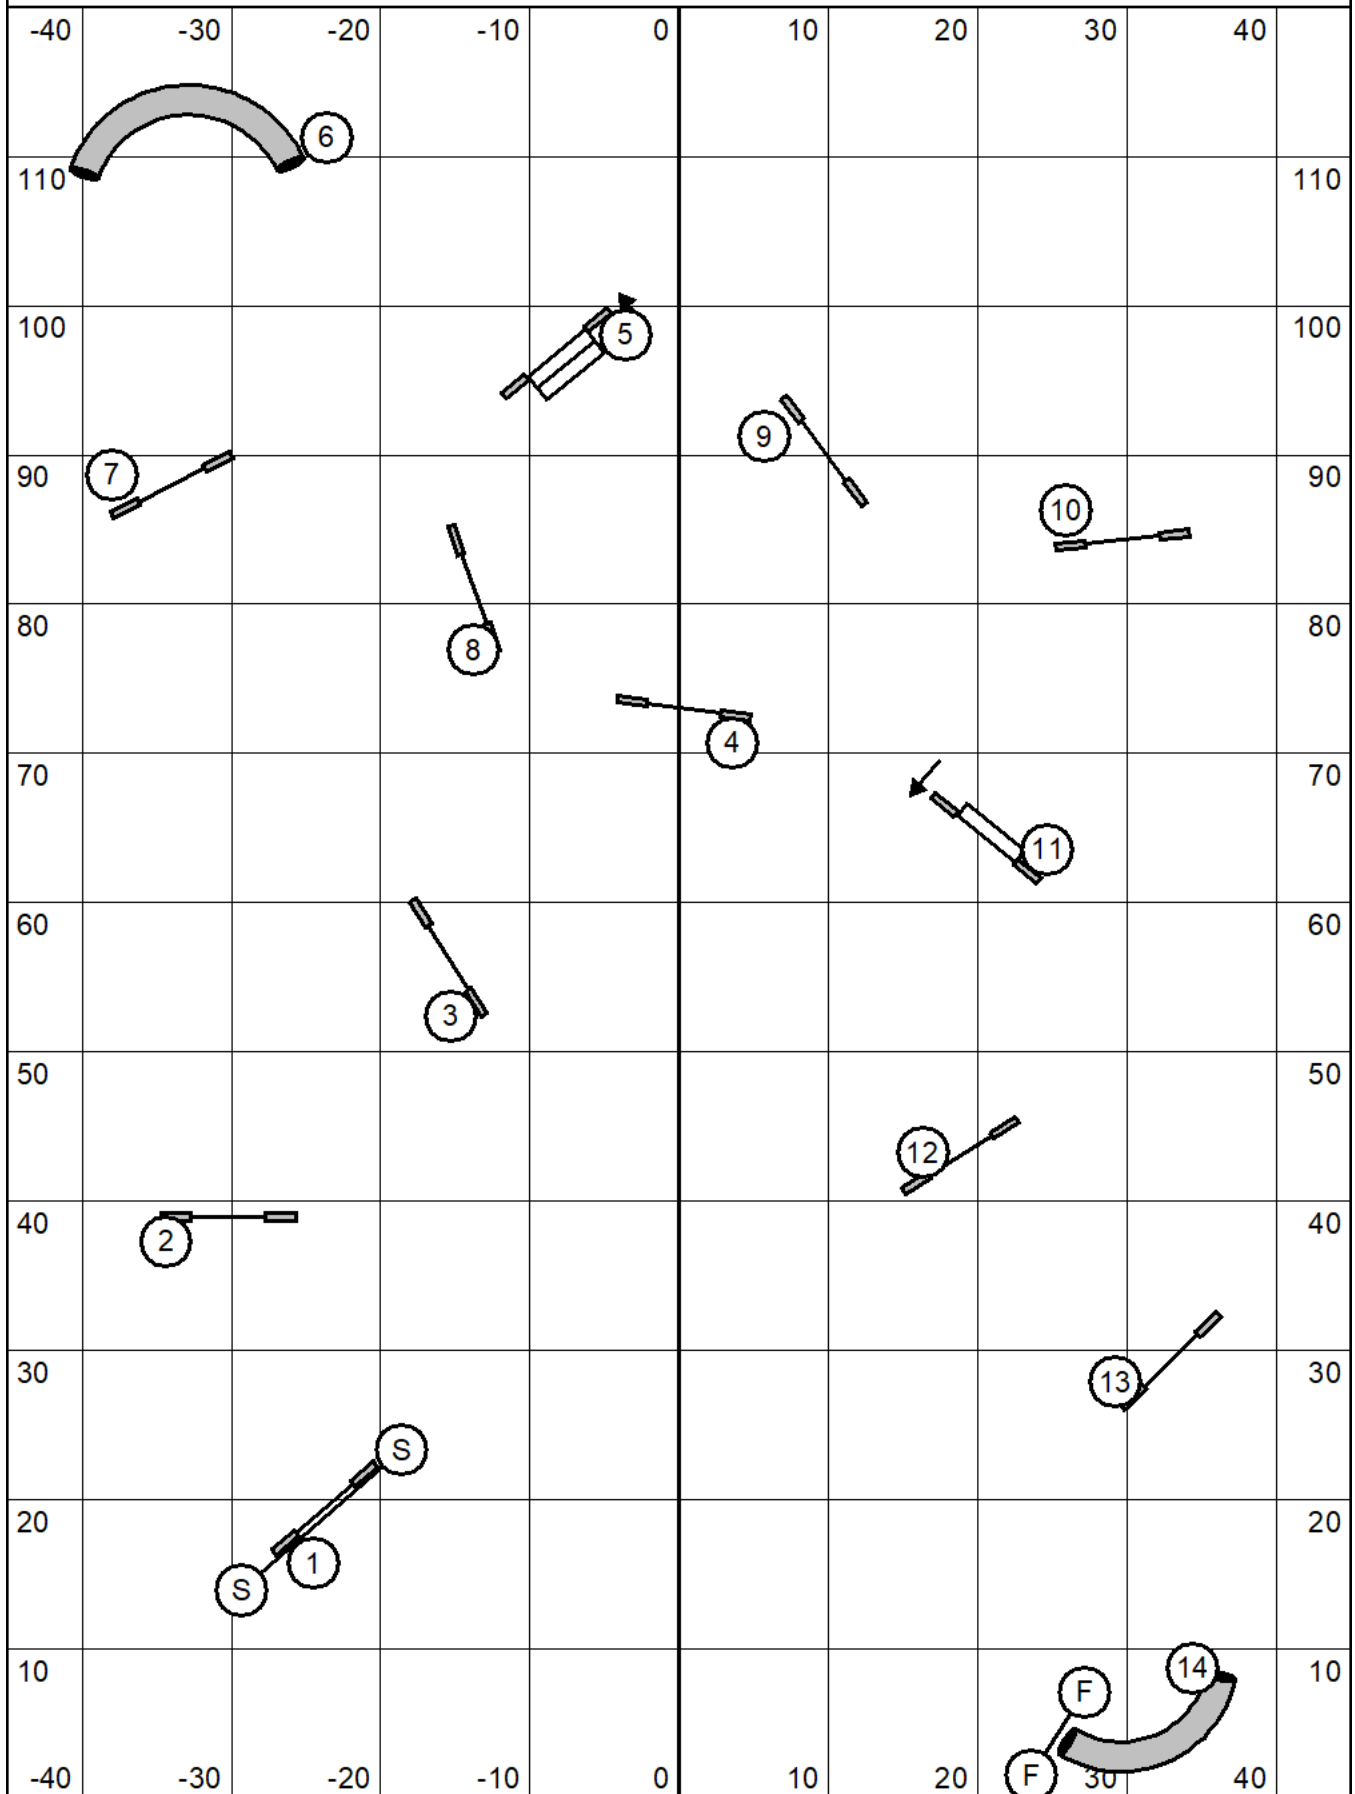

Riverside Canine Center - North Kingstown, RI
Sunday April 9, 2023 - Starters/PI/Intro Jumpers
Judge: Terry Smorch - Lake Elmo, MN