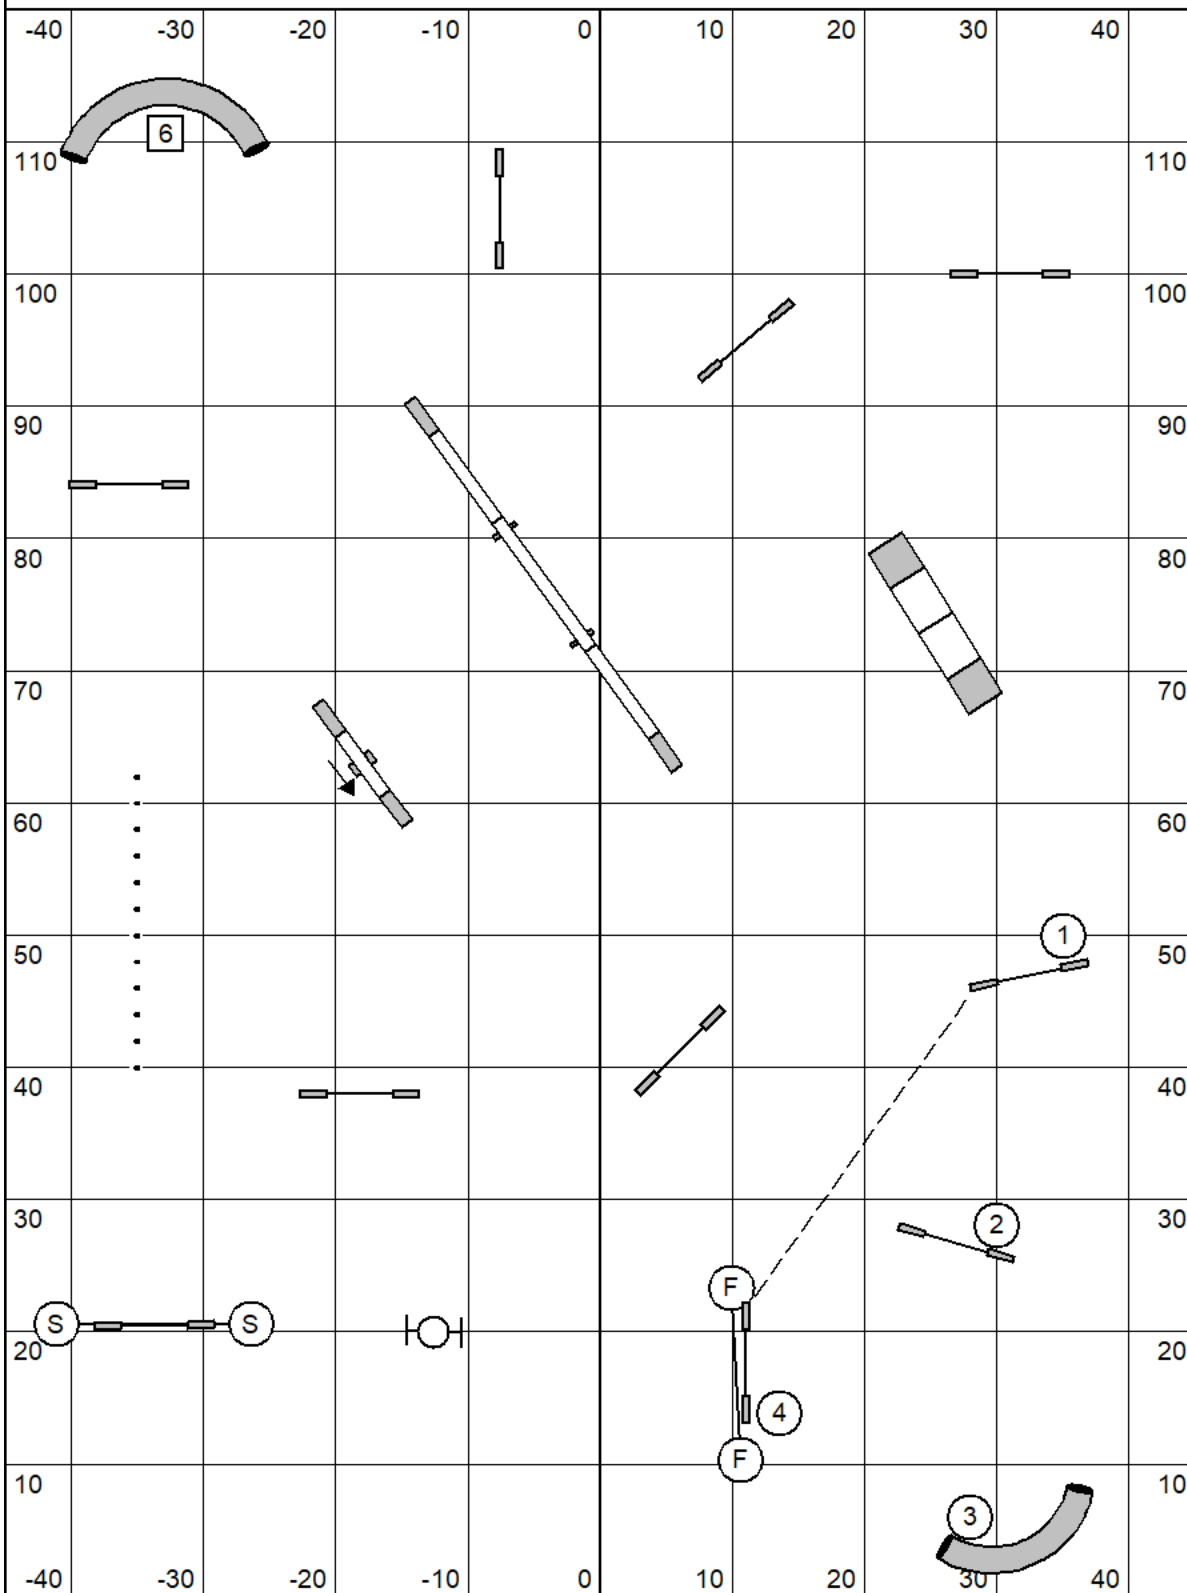

Riverside Canine Center - North Kingstown, RI
Sunday April 9, 2023 - Advanced/PII Gamblers

Judge: Terry Smorch - Lake Elmo, MN

1-3-5-7 point system. There is no 7. Tunnel in upper left corner = 6 points.

Start jump is bi-directional and available for points.

Opening Time: 25 seconds

No contact-to-contact.

Gamble Times: L/XL = 14; S/M = 15; XS = 16. PIII + 2 sec.

gamble type = directional control