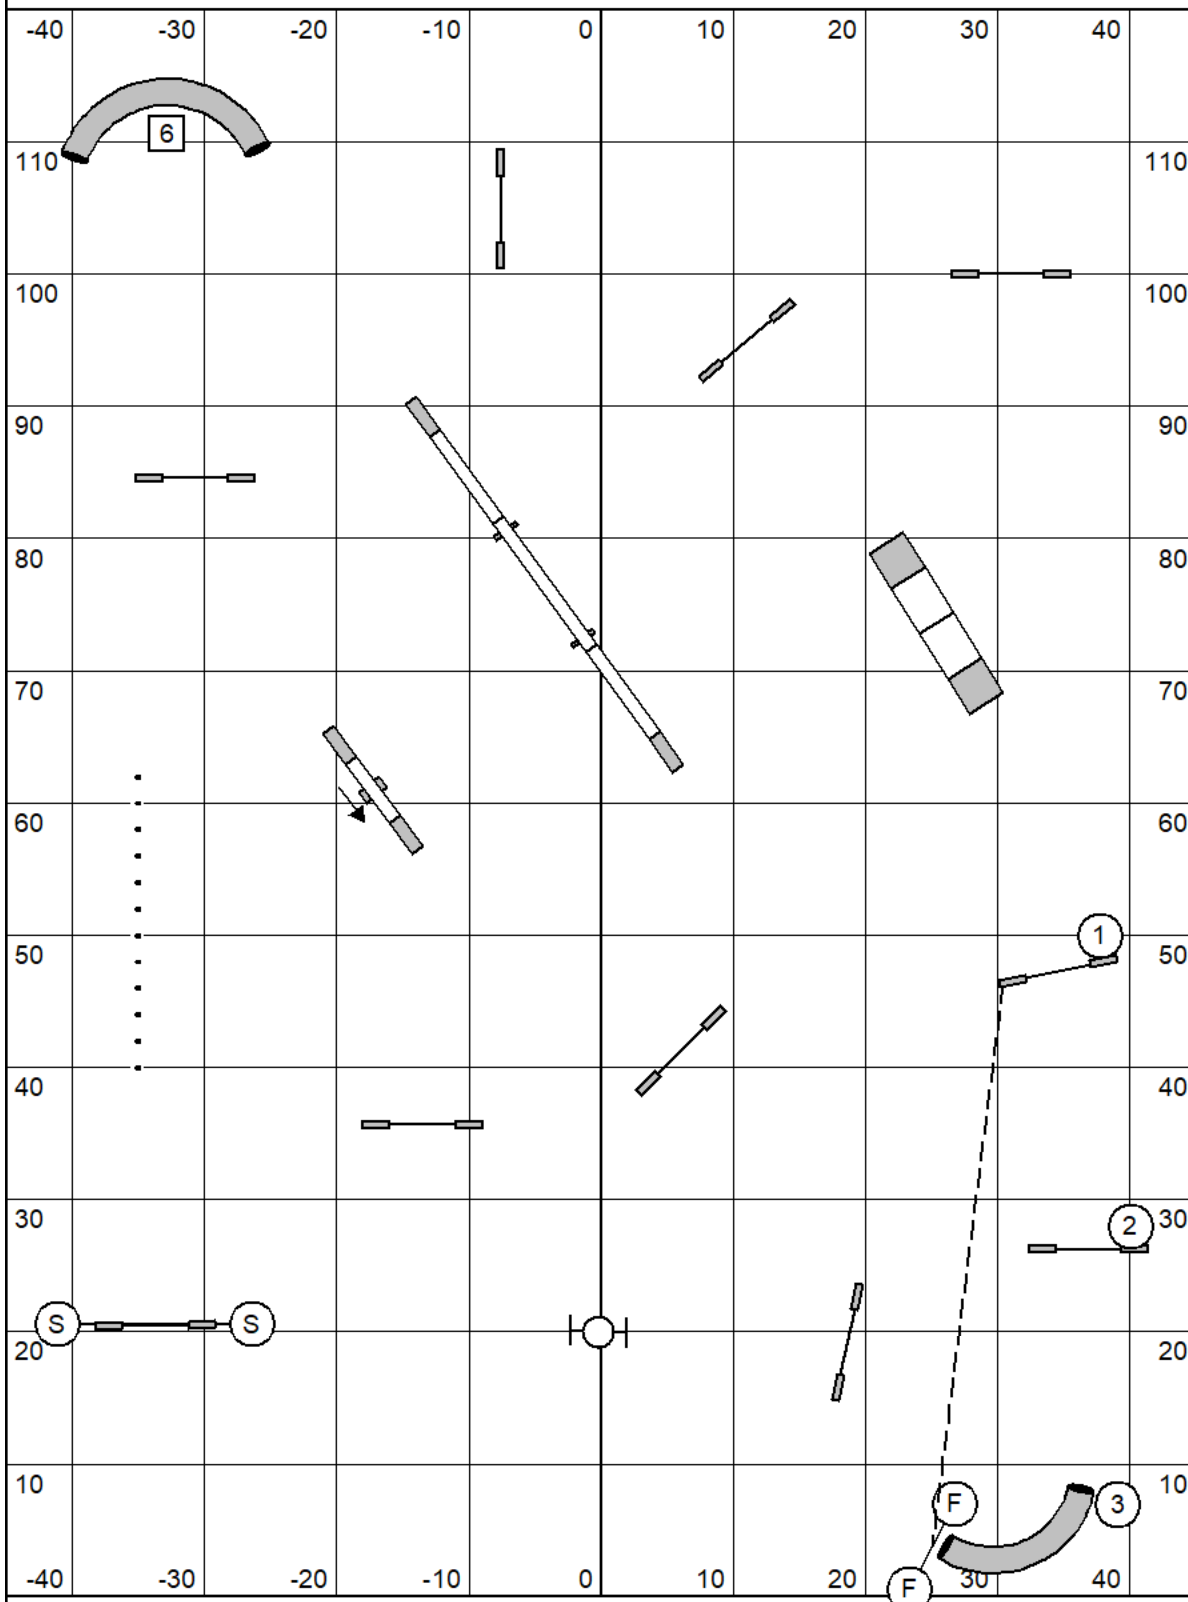

Riverside Canine Center - North Kingstown, RI
Sunday April 9, 2023 - Starters/PI/Intro Gamblers

Judge: Terry Smorch - Lake Elmo, MN

1-3-5-7 point system. There is no 7. Tunnel in upper left corner = 6 points.
 Start jump is bi-directional and available for points.
 Opening Time: 25 seconds
 No contact-to-contact.
 Gamble Times: L/XL = 14; S/M = 15; XS = 16. PIII + 2 sec.
 gamble type = directional control