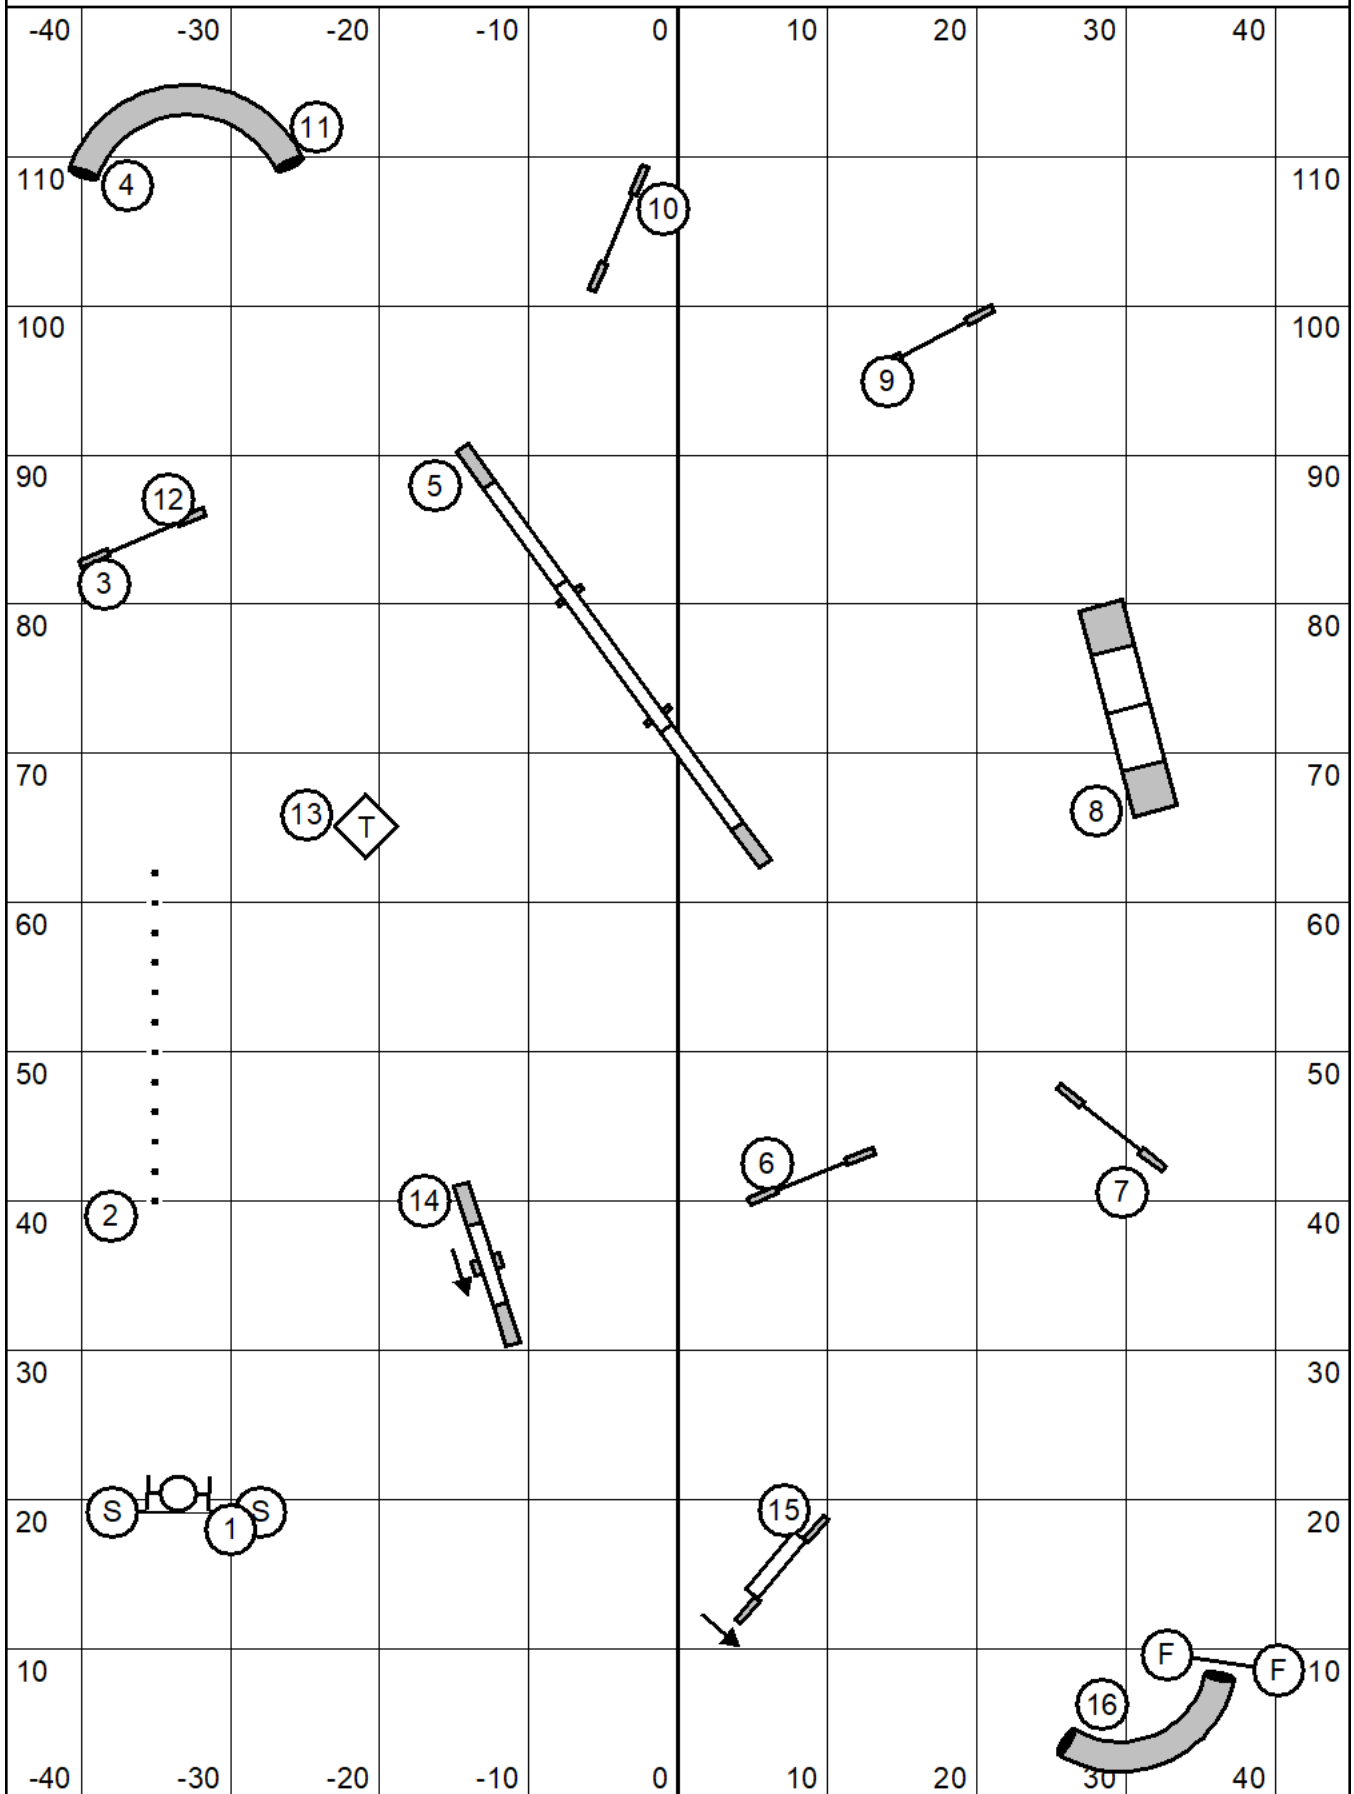

Riverside Canine Center - North Kingstown, RI
Sunday April 9, 2023 - Starters/PI Standard
Judge: Terry Smorch - Lake Elmo, MN