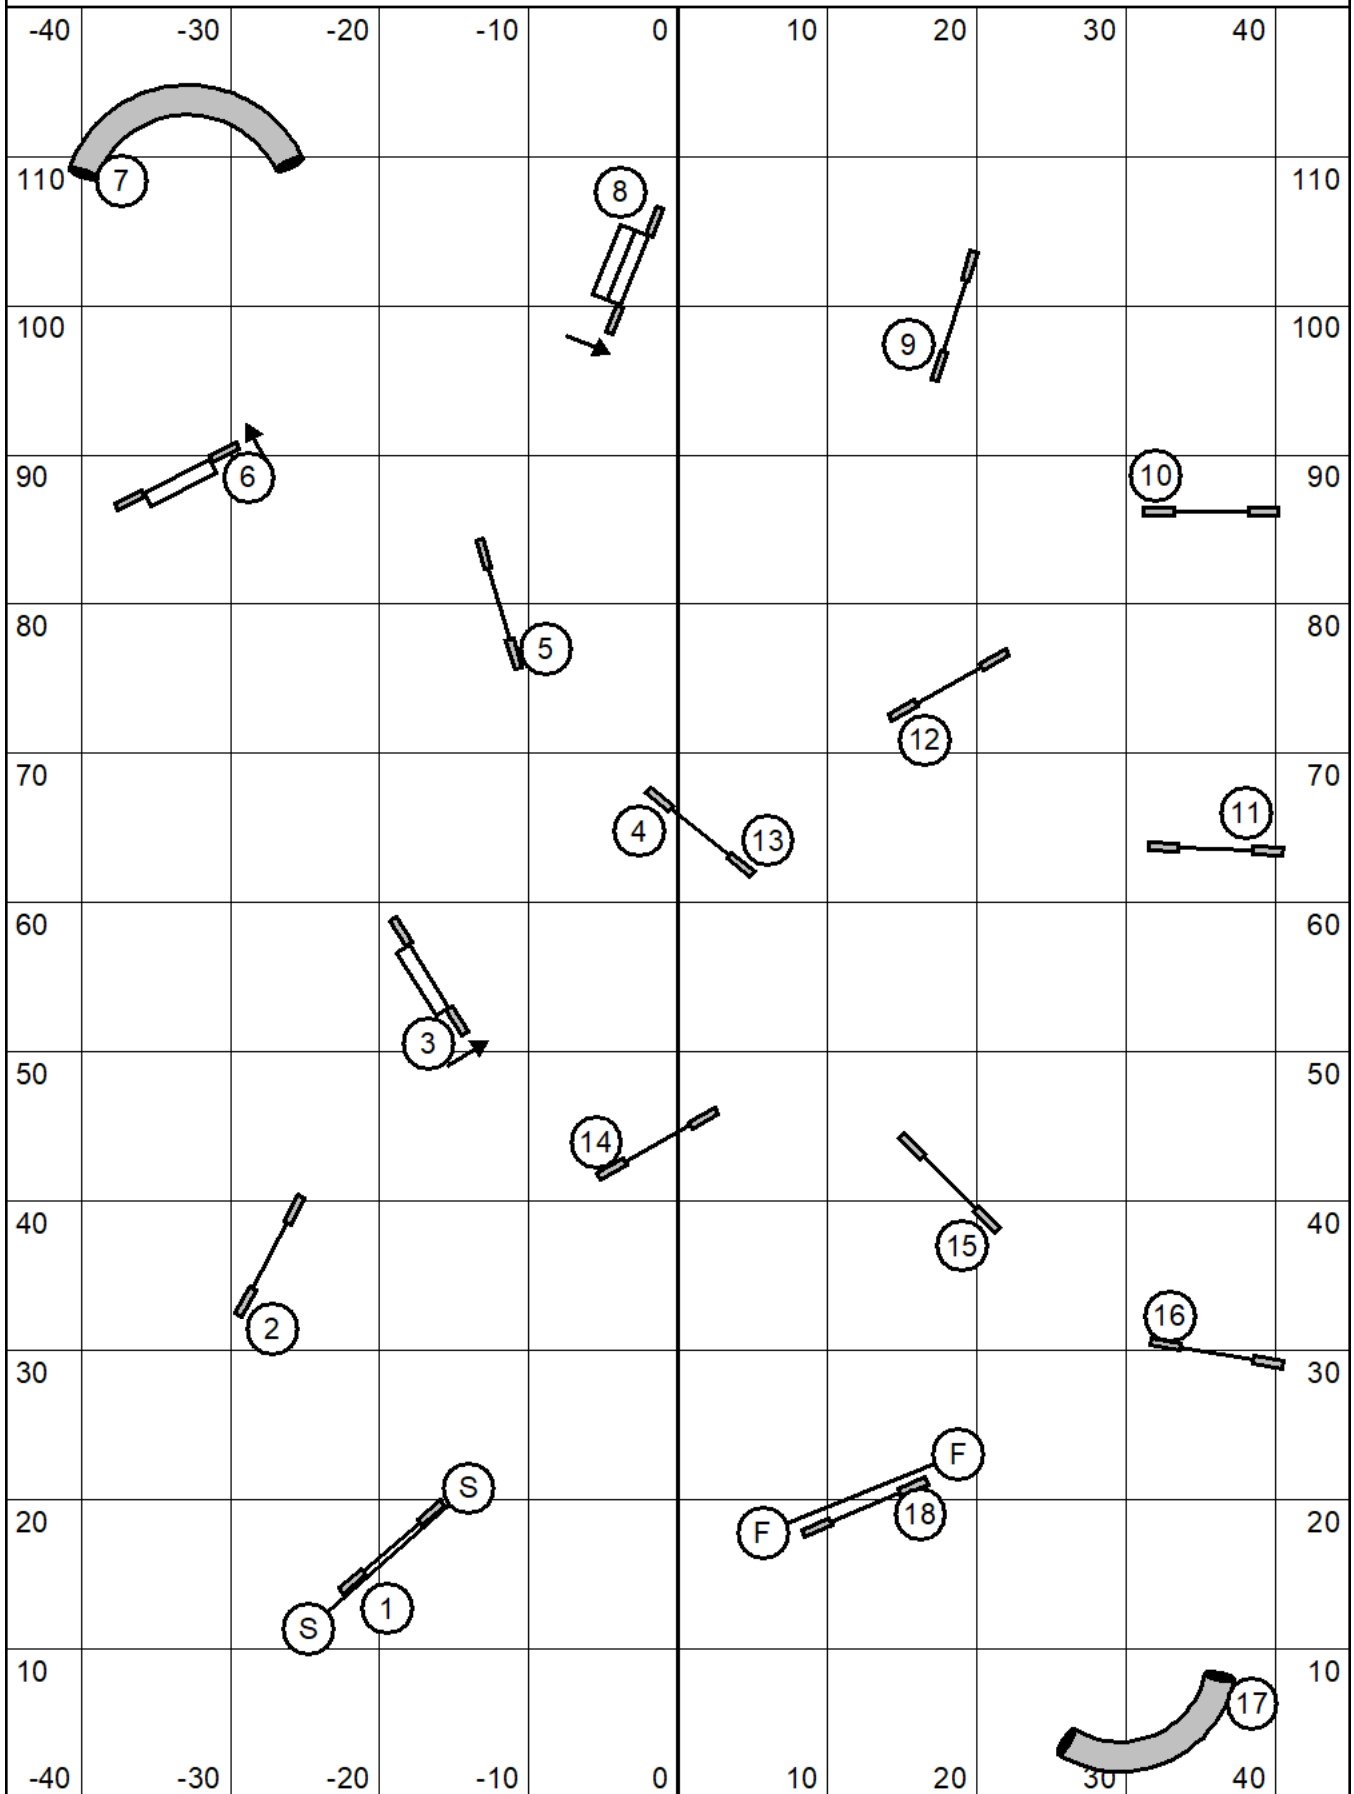

Riverside Canine Center - North Kingstown, RI
Sunday April 9, 2023 - Masters/PIII/Vet Jumpers
Judge: Terry Smorch - Lake Elmo, MN