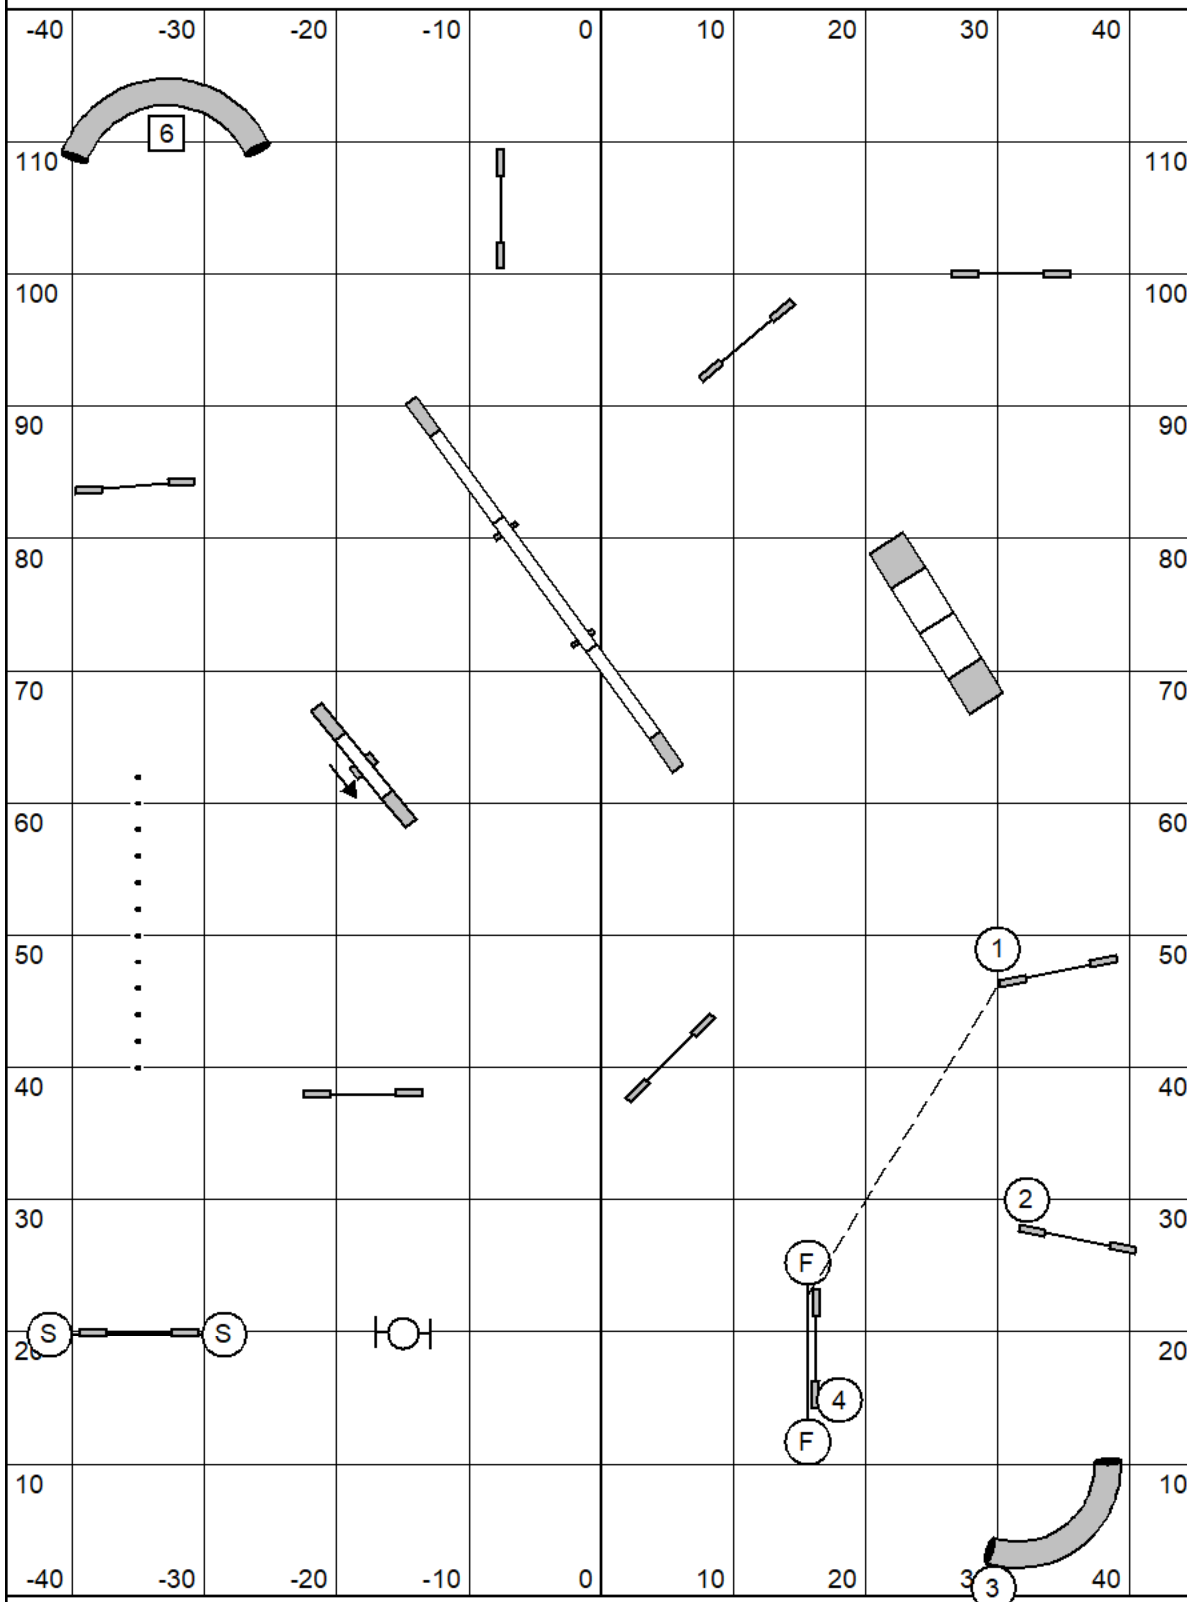

Riverside Canine Center - North Kingstown, RI
Sunday April 9, 2023 - Masters/PIII/Vet Gamblers

Judge: Terry Smorch - Lake Elmo, MN

1-3-5-7 point system. There is no 7. Tunnel in upper left corner = 6 points.
 Start jump is bi-directional and available for points.
 Opening Time: 25 seconds
 No contact-to-contact.
 Gamble Times: L/XL = 14; S/M = 15; XS = 16. PIII + 2 sec. Veterans + 2 sec.
 gamble type = discrimination

Judge: Terry Smorch - Lake Elmo, MN

Start jump is bidirectional - no fault if taken again after starting.

Opening: 3 OR 4 Reds. All obstacles bi-directional. Combinations may be taken in any order, any direction. Repeated obstacles within a combo must be corrected for zero points.