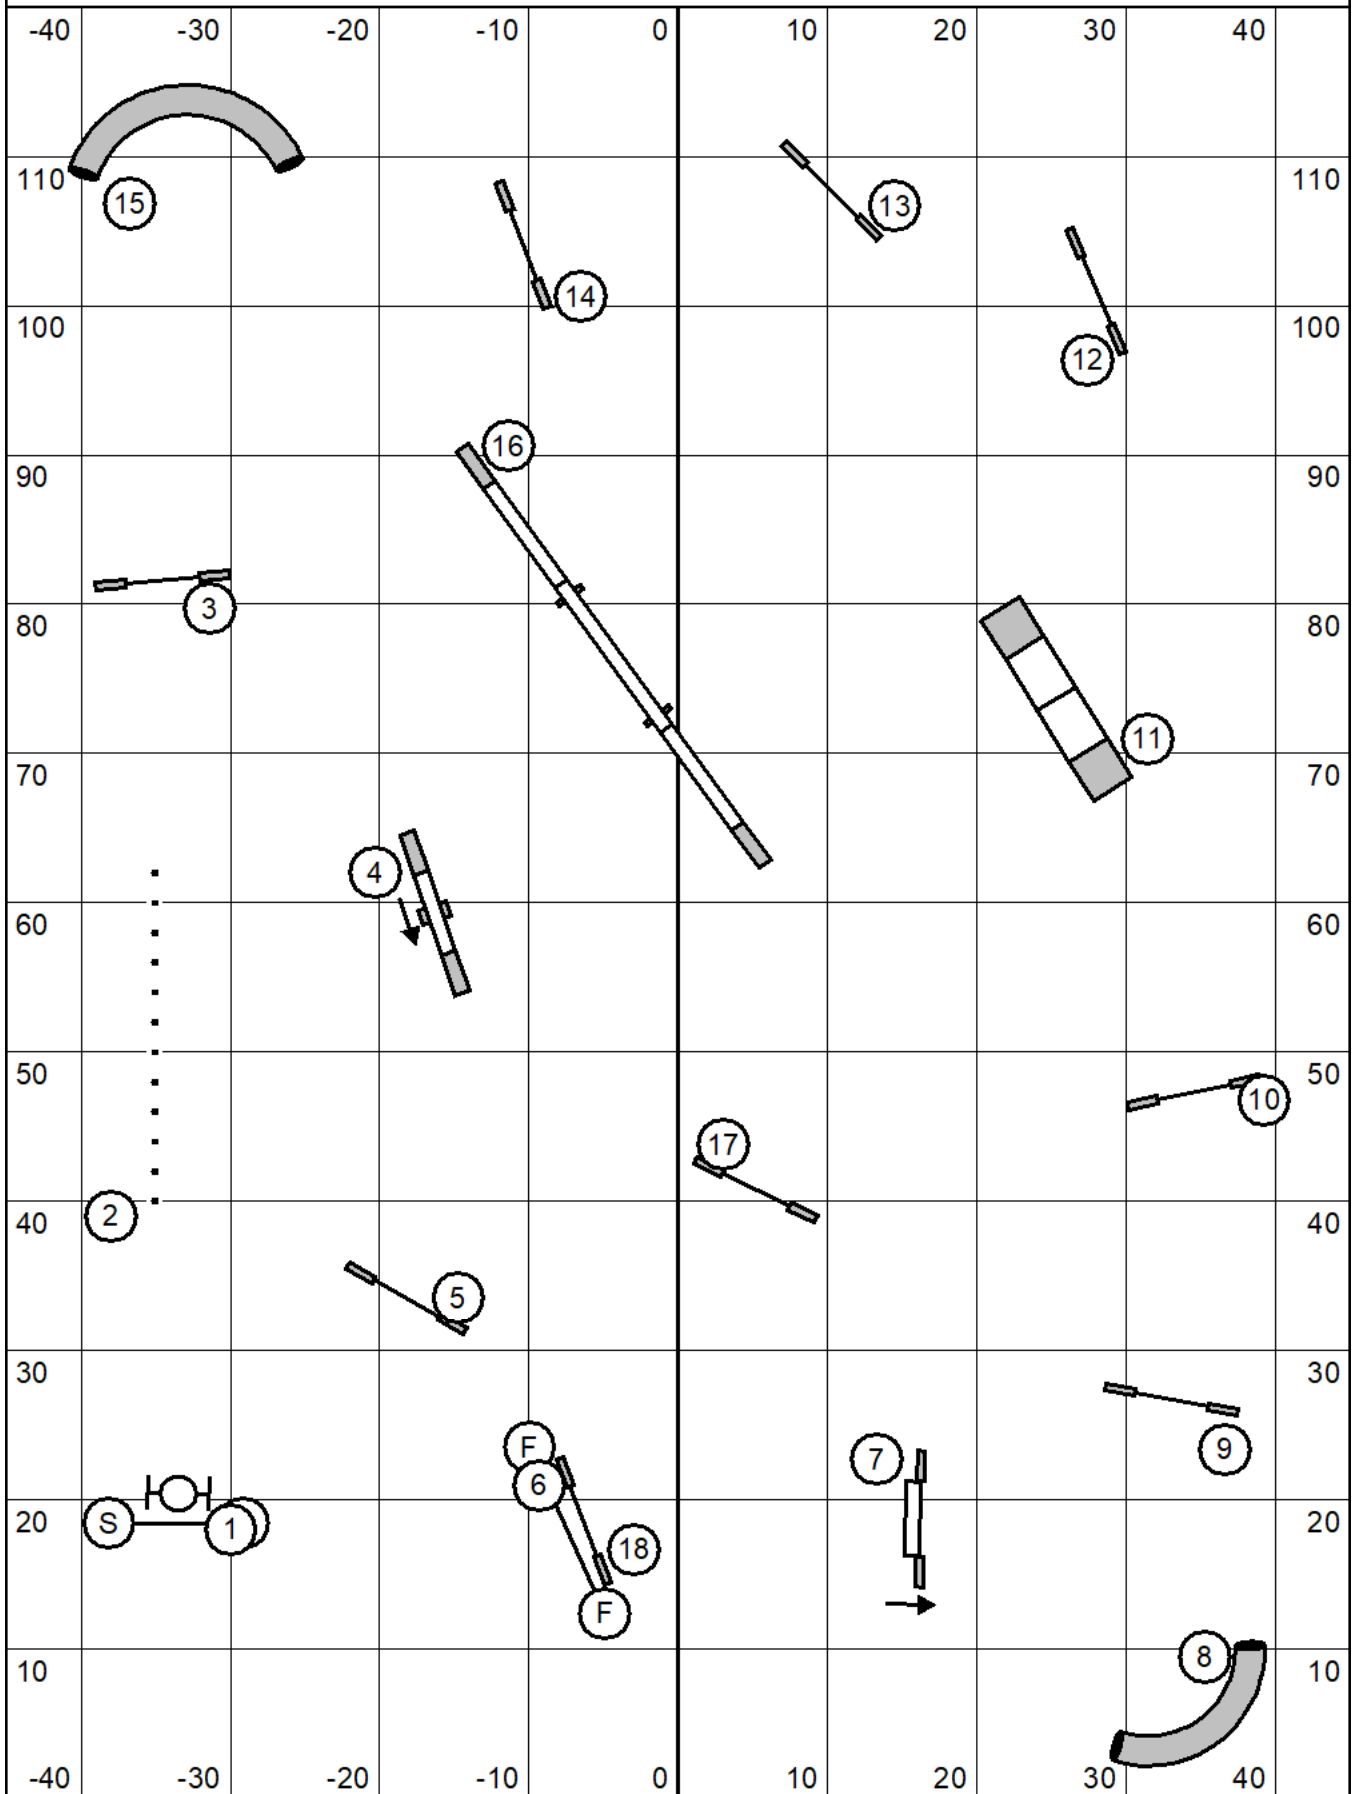

Riverside Canine Center - North Kingstown, RI
Sunday April 9, 2023 - Masters/PIII/Vet Standard
Judge: Terry Smorch - Lake Elmo, MN