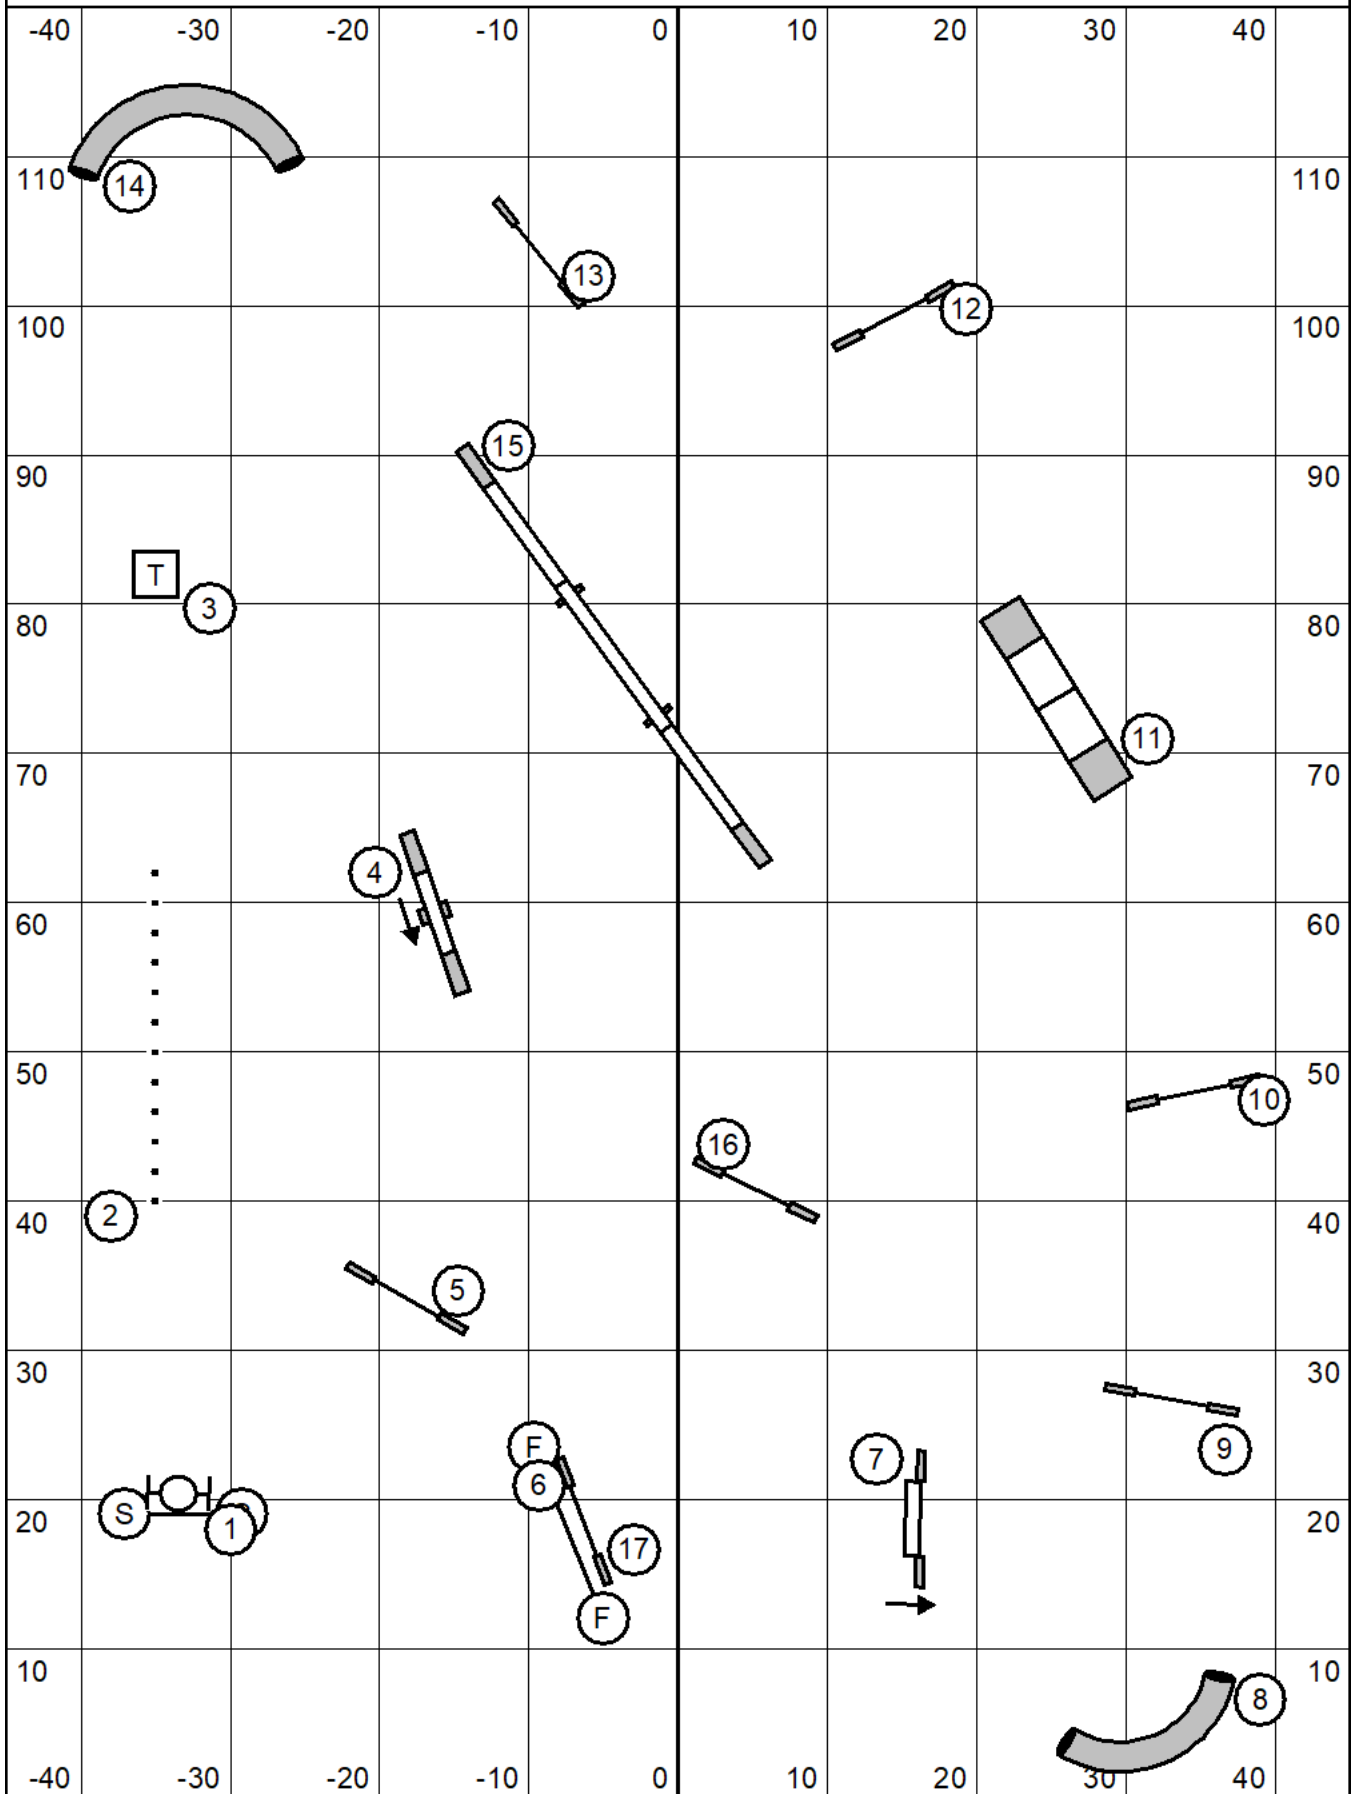

Riverside Canine Center - North Kingstown, RI
Sunday April 9, 2023 - Advanced/PII Standard
Judge: Terry Smorch - Lake Elmo, MN