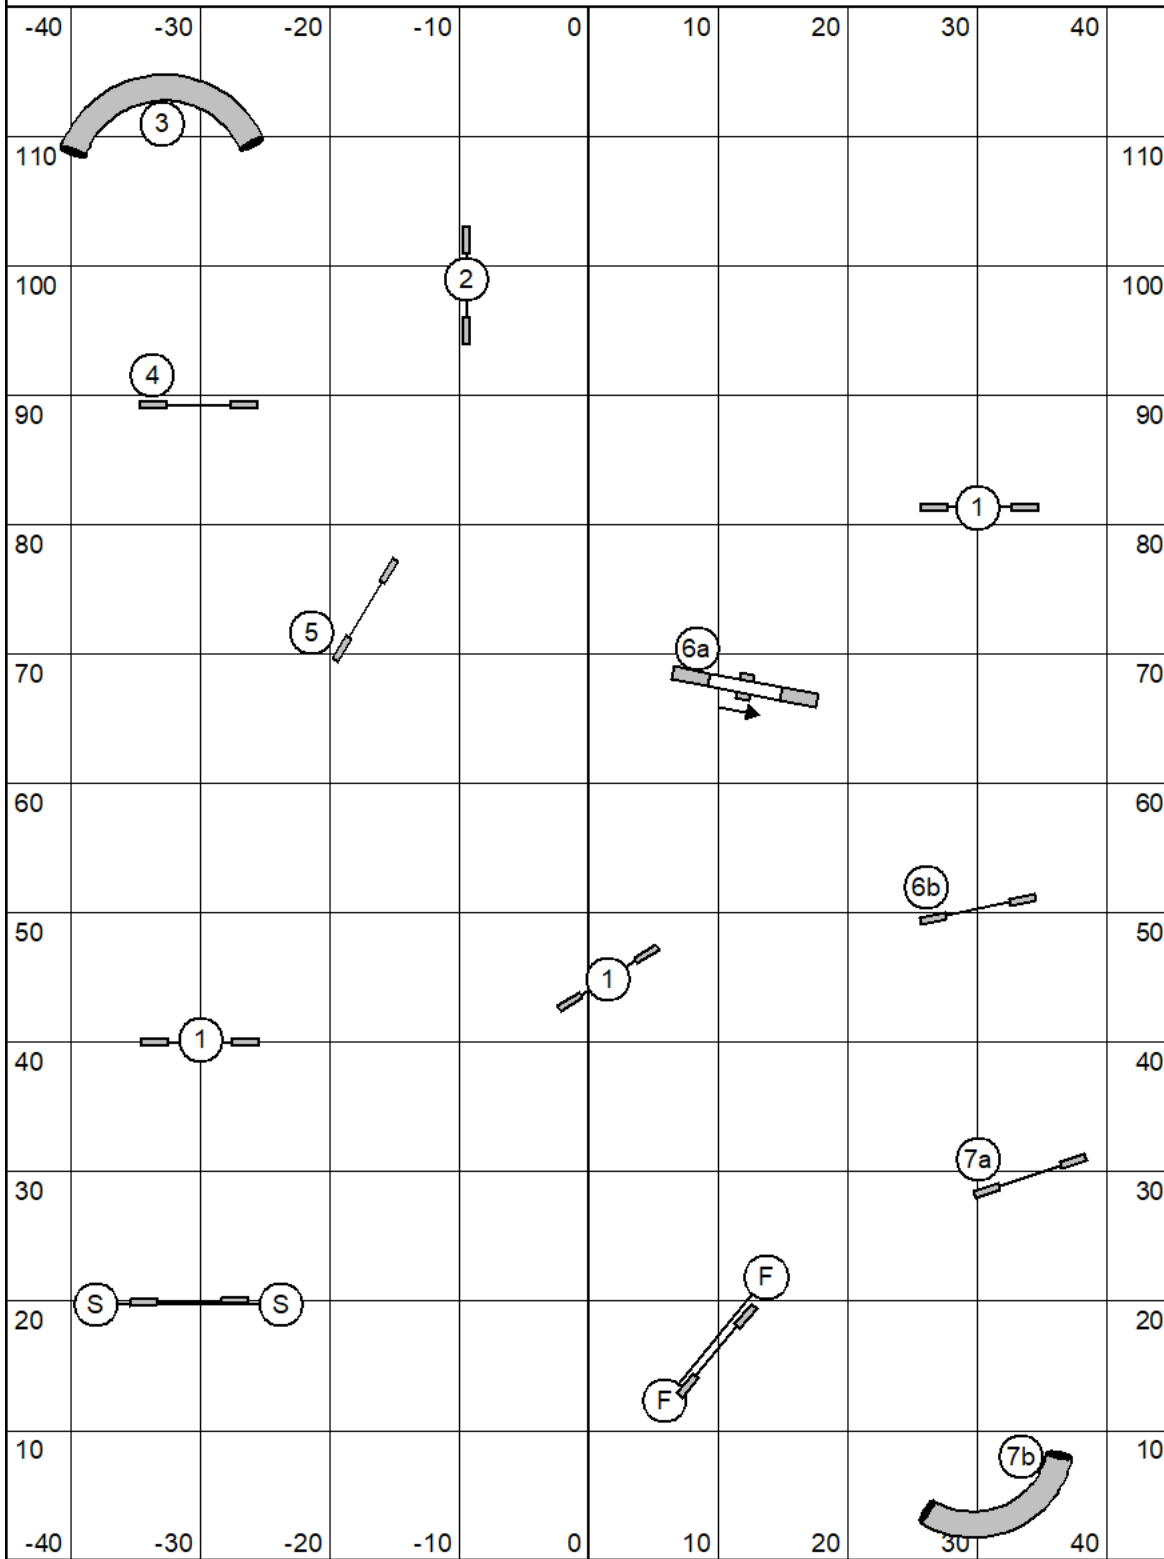

Judge: Terry Smorch - Lake Elmo, MN

Start jump is bidirectional - no fault if taken again after starting.

Opening: 3 OR 4 Reds. All obstacles bi-directional. Combinations may be taken in any order, any direction. Repeated obstacles within a combo must be corrected for zero points.

Start jump is bi-directional and available for points.

Opening Time: 25 seconds

No contact-to-contact.

Gamble Times: L/XL = 14; S/M = 15; XS = 16. PIII + 2 sec.

gamble type = directional control

Riverside Canine Center - North Kingstown, RI
Sunday April 9, 2023 - Starter/PI/Intro Snooker

Judge: Terry Smorch - Lake Elmo, MN

Start jump is bidirectional - no fault if taken again after starting.
 Opening: All obstacles bi-directional. Combinations may be taken in any order, any direction.
 Repeated obstacles within a combo must be corrected for zero points.
 Closing: 2 and 3 are bi-directional, all others as numbered.
 Finish jump is bi-directional and live at all times.
 Times:
 L/XL = 54; S/M = 56; XS = 58. PI +2
 Configuration = single "color" combination w/ contact (50 to 60 sec)