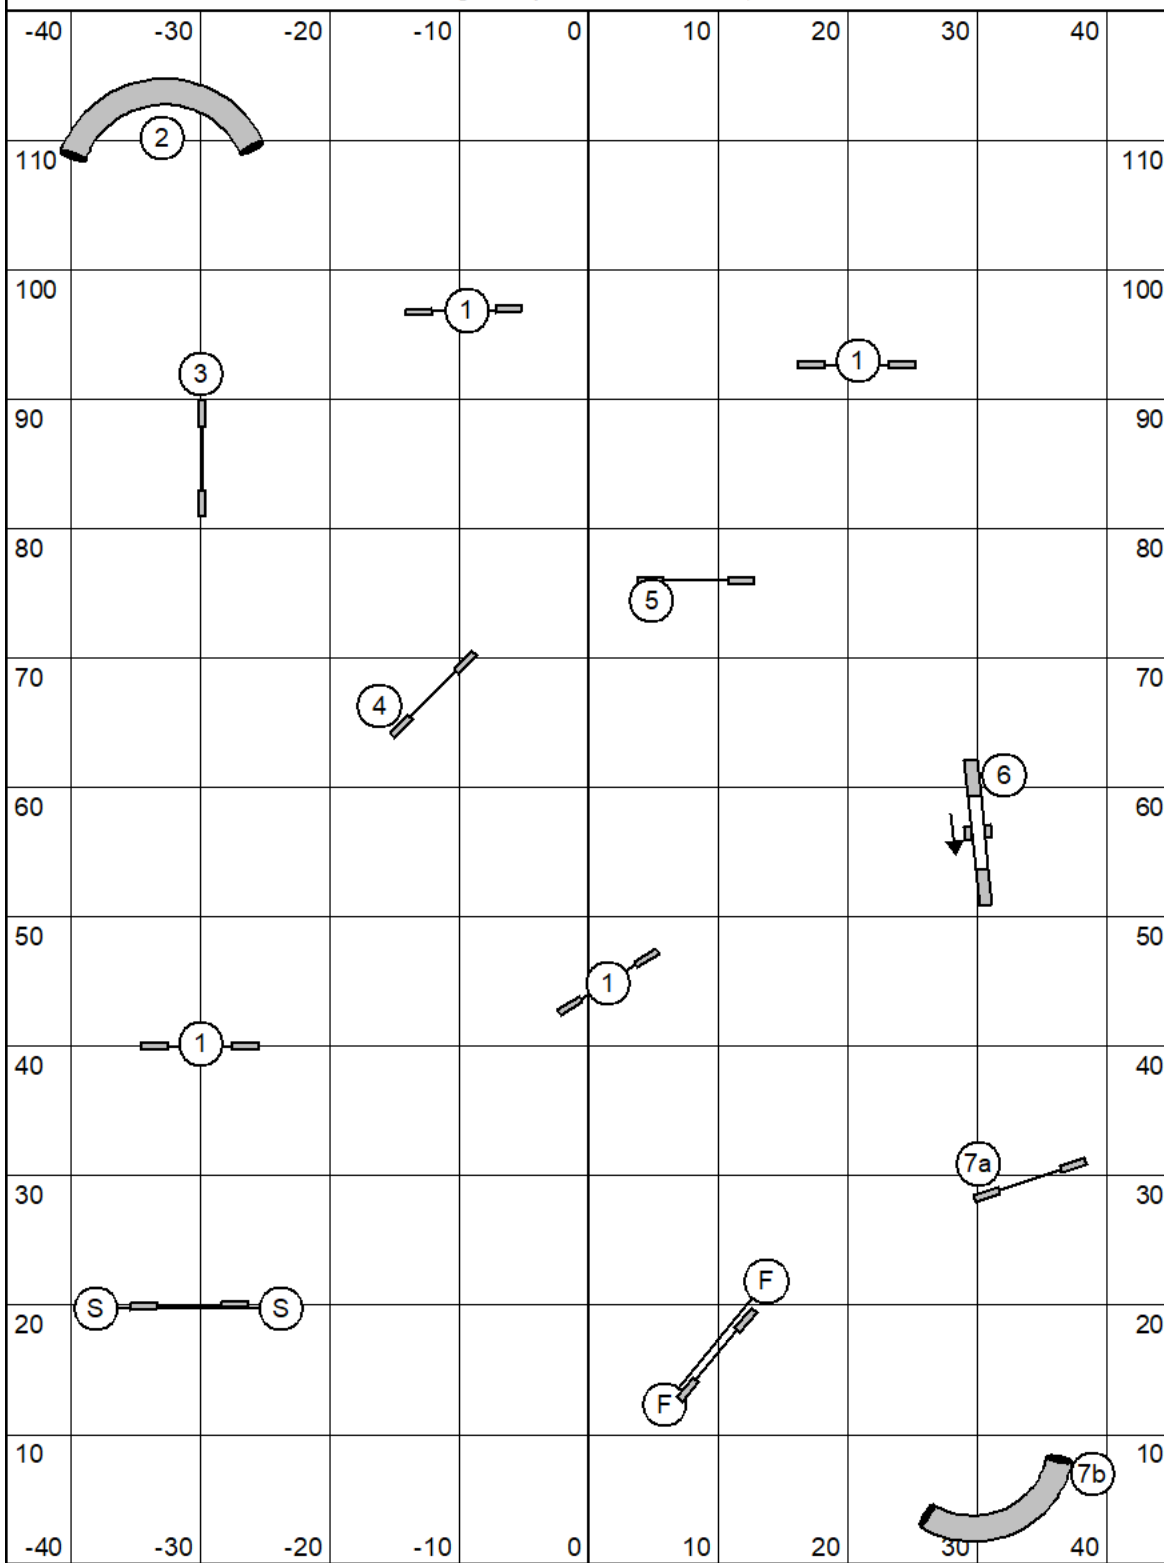

Riverside Canine Center - North Kingstown, RI
Sunday April 9, 2023 - Advanced/PII Snooker
Judge: Terry Smorch - Lake Elmo, MN

Start jump is bidirectional - no fault if taken again after starting.
Opening: 3 OR 4 Reds. All obstacles bi-directional. Combinations may be taken in any order, any direction. Repeated obstacles within a combo must be corrected for zero points.
Closing: 2 and 3 are bi-directional, all others as numbered.
Finish jump is bi-directional and live at all times.
Times:
L/XL = 54; S/M = 56; XS = 58. PI +2
Configuration = Course with four+ "reds" (50 to 60 sec)