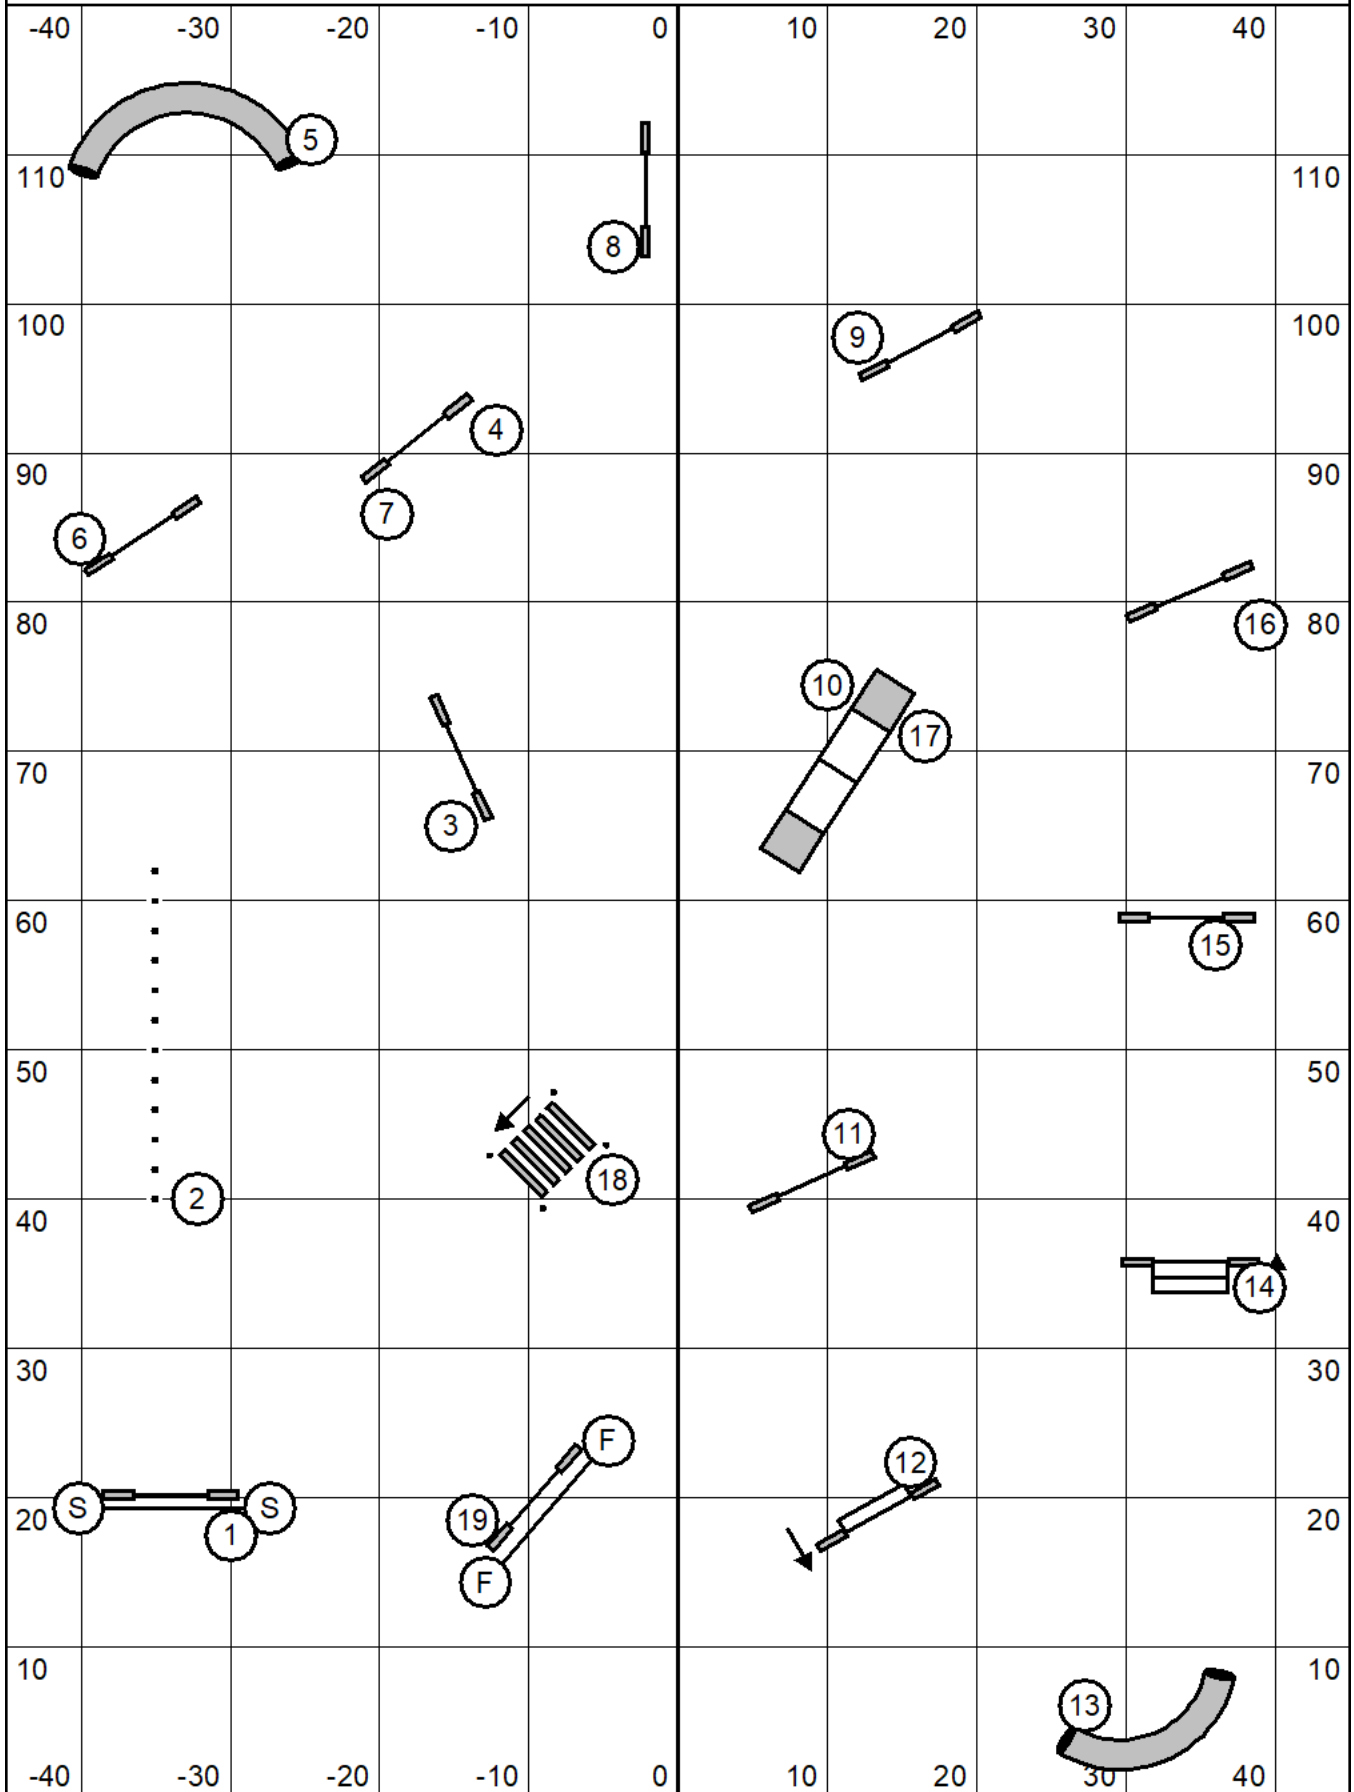

Riverside Canine Center - North Kingstown, RI
Sunday April 9, 2023 - Steeplechase
Judge: Terry Smorch - Lake Elmo, MN