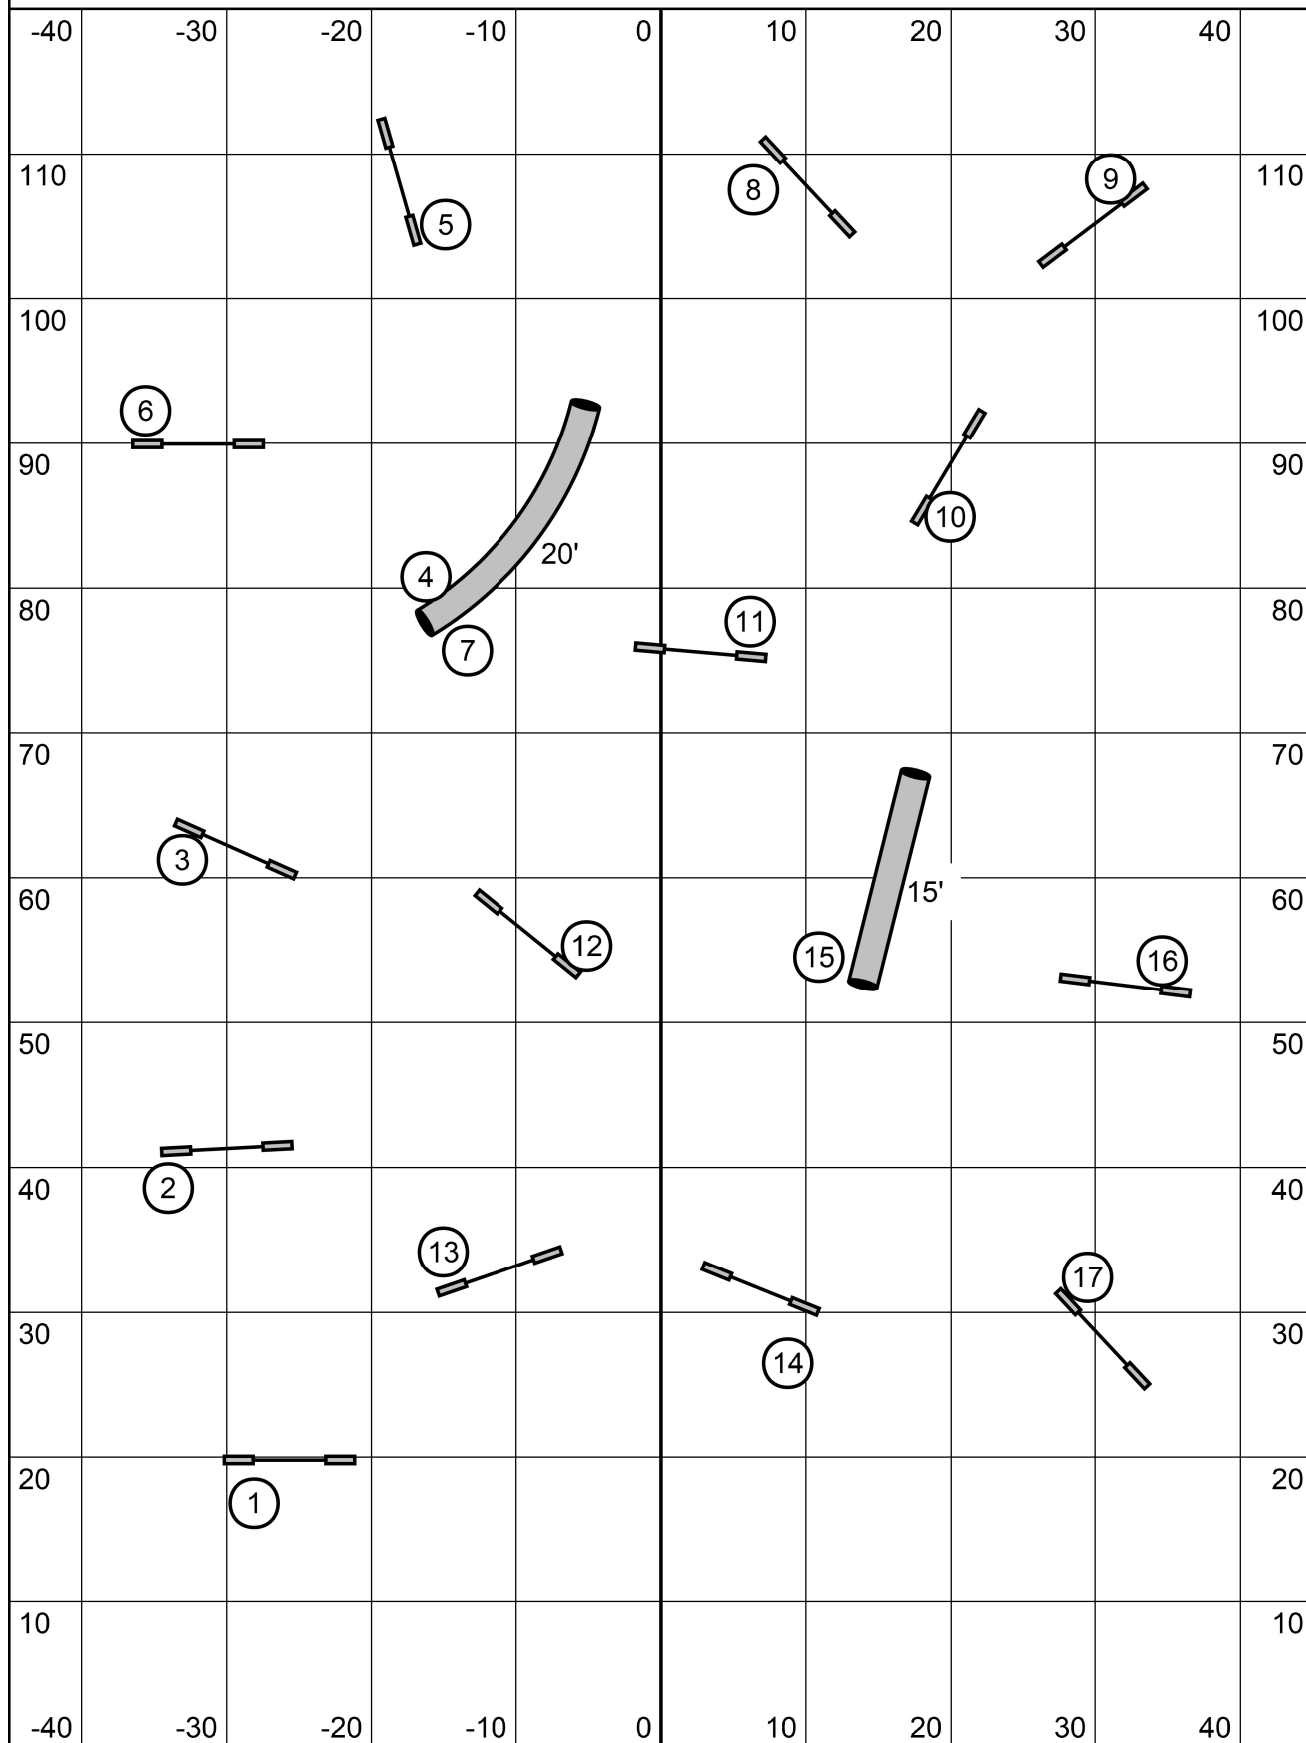

Riverside Canine Center - North Kingstown, RI  
**Friday April 7, 2023 - Beginner/Novice Speedstakes**

Judge: Lora Abbott; Course Design by: Terry Smorch

Map is an Approximation

Riverside Canine Center - North Kingstown, RI  
**Friday April 7, 2023 - Senior/Champ Speedstakes**

Judge: Lora Abbott; Course Design by: Terry Smorch

Map is an Approximation

Riverside Canine Center - North Kingstown, RI

**Friday April 7, 2023 - Open Snooker**

Judge: Lora Abbott; Course Design by: Terry Smorch

Opening: All obstacles bi-directional. Combinations may be taken in any order, any direction. 4th Red may be taken at handler's option if another Red jump is faulted.

Closing: 2 is bi-directional, all others as numbered