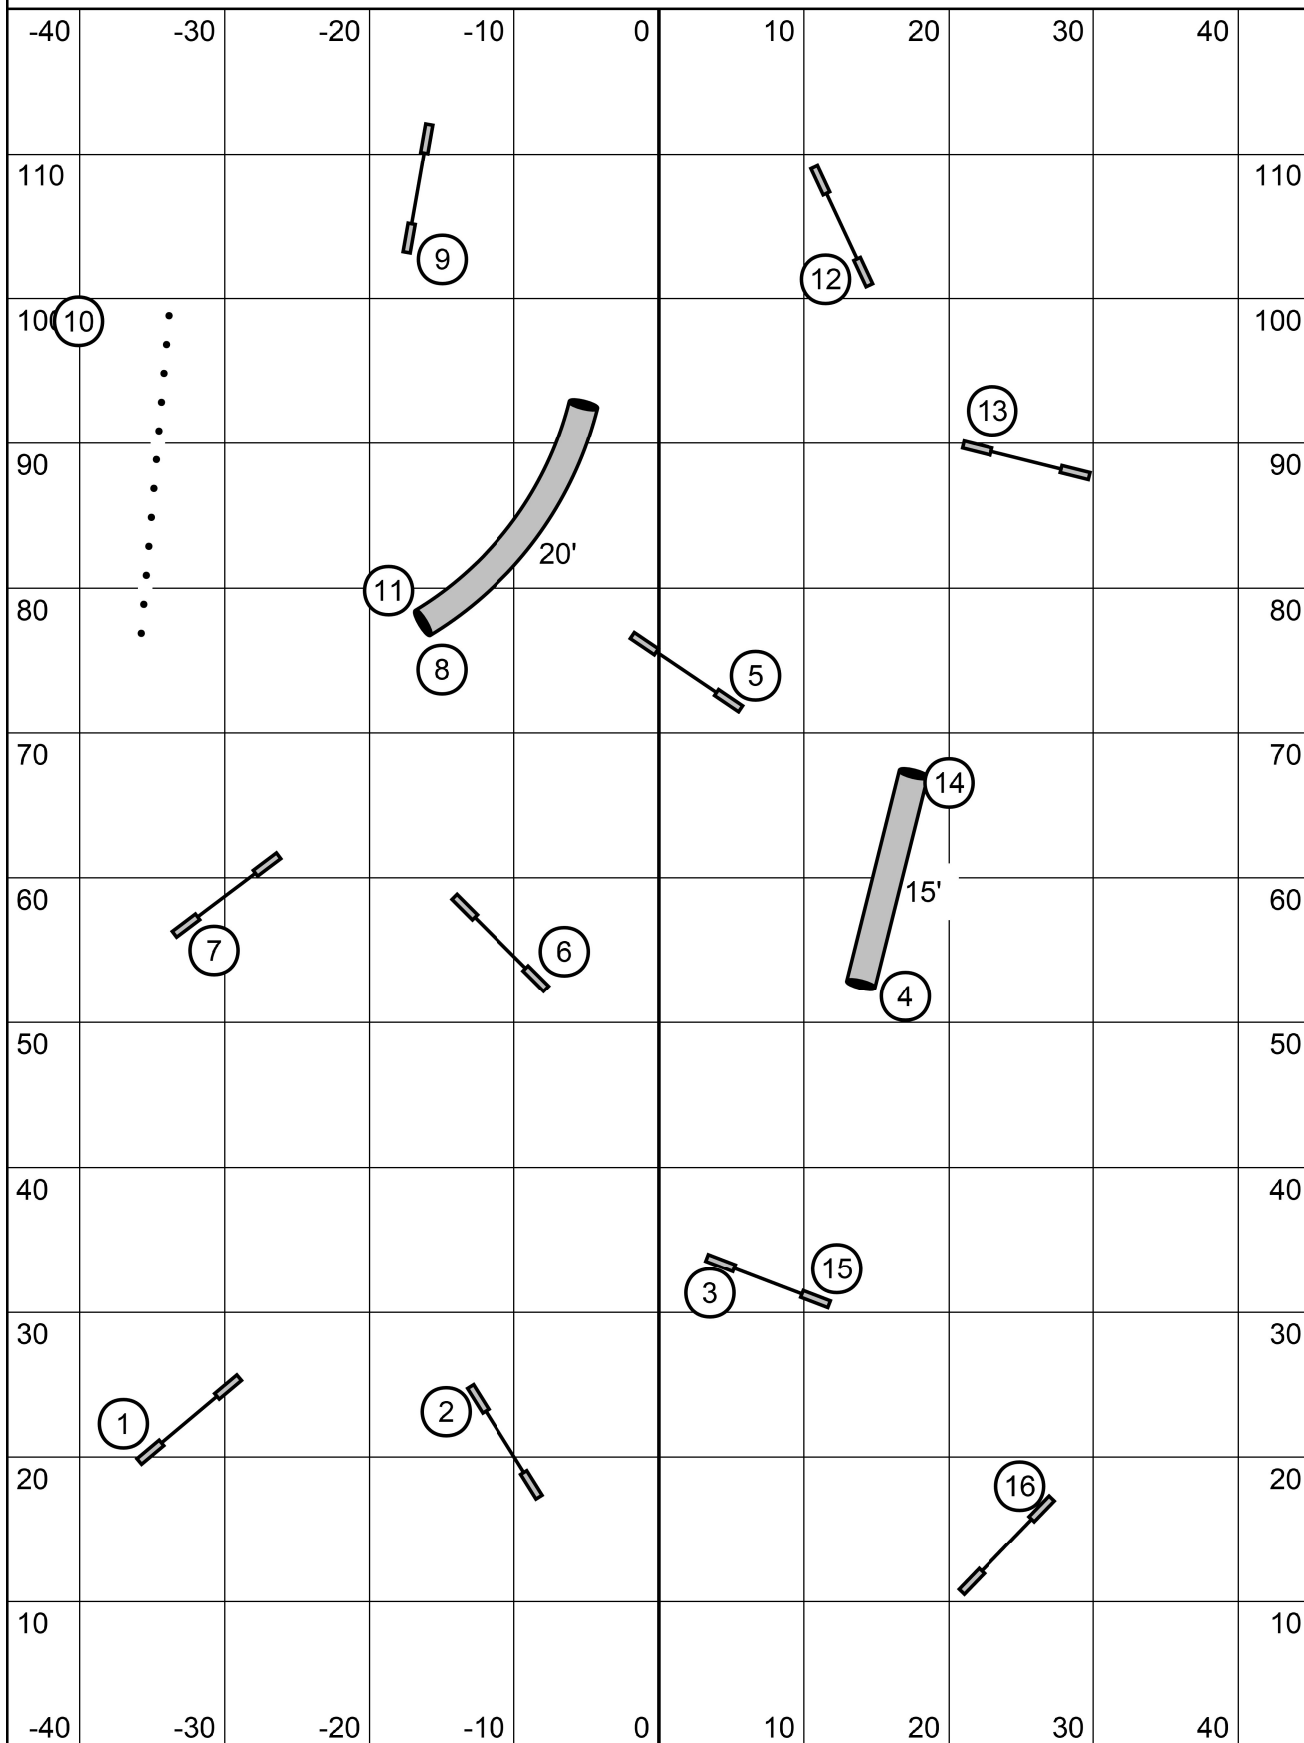

Riverside Canine Center - North Kingstown, RI
Friday April 7, 2023 - Beginner/Novice Jumping #1

Judge: Lora Abbott; Course Design by: Terry Smorch

Map is an Approximation