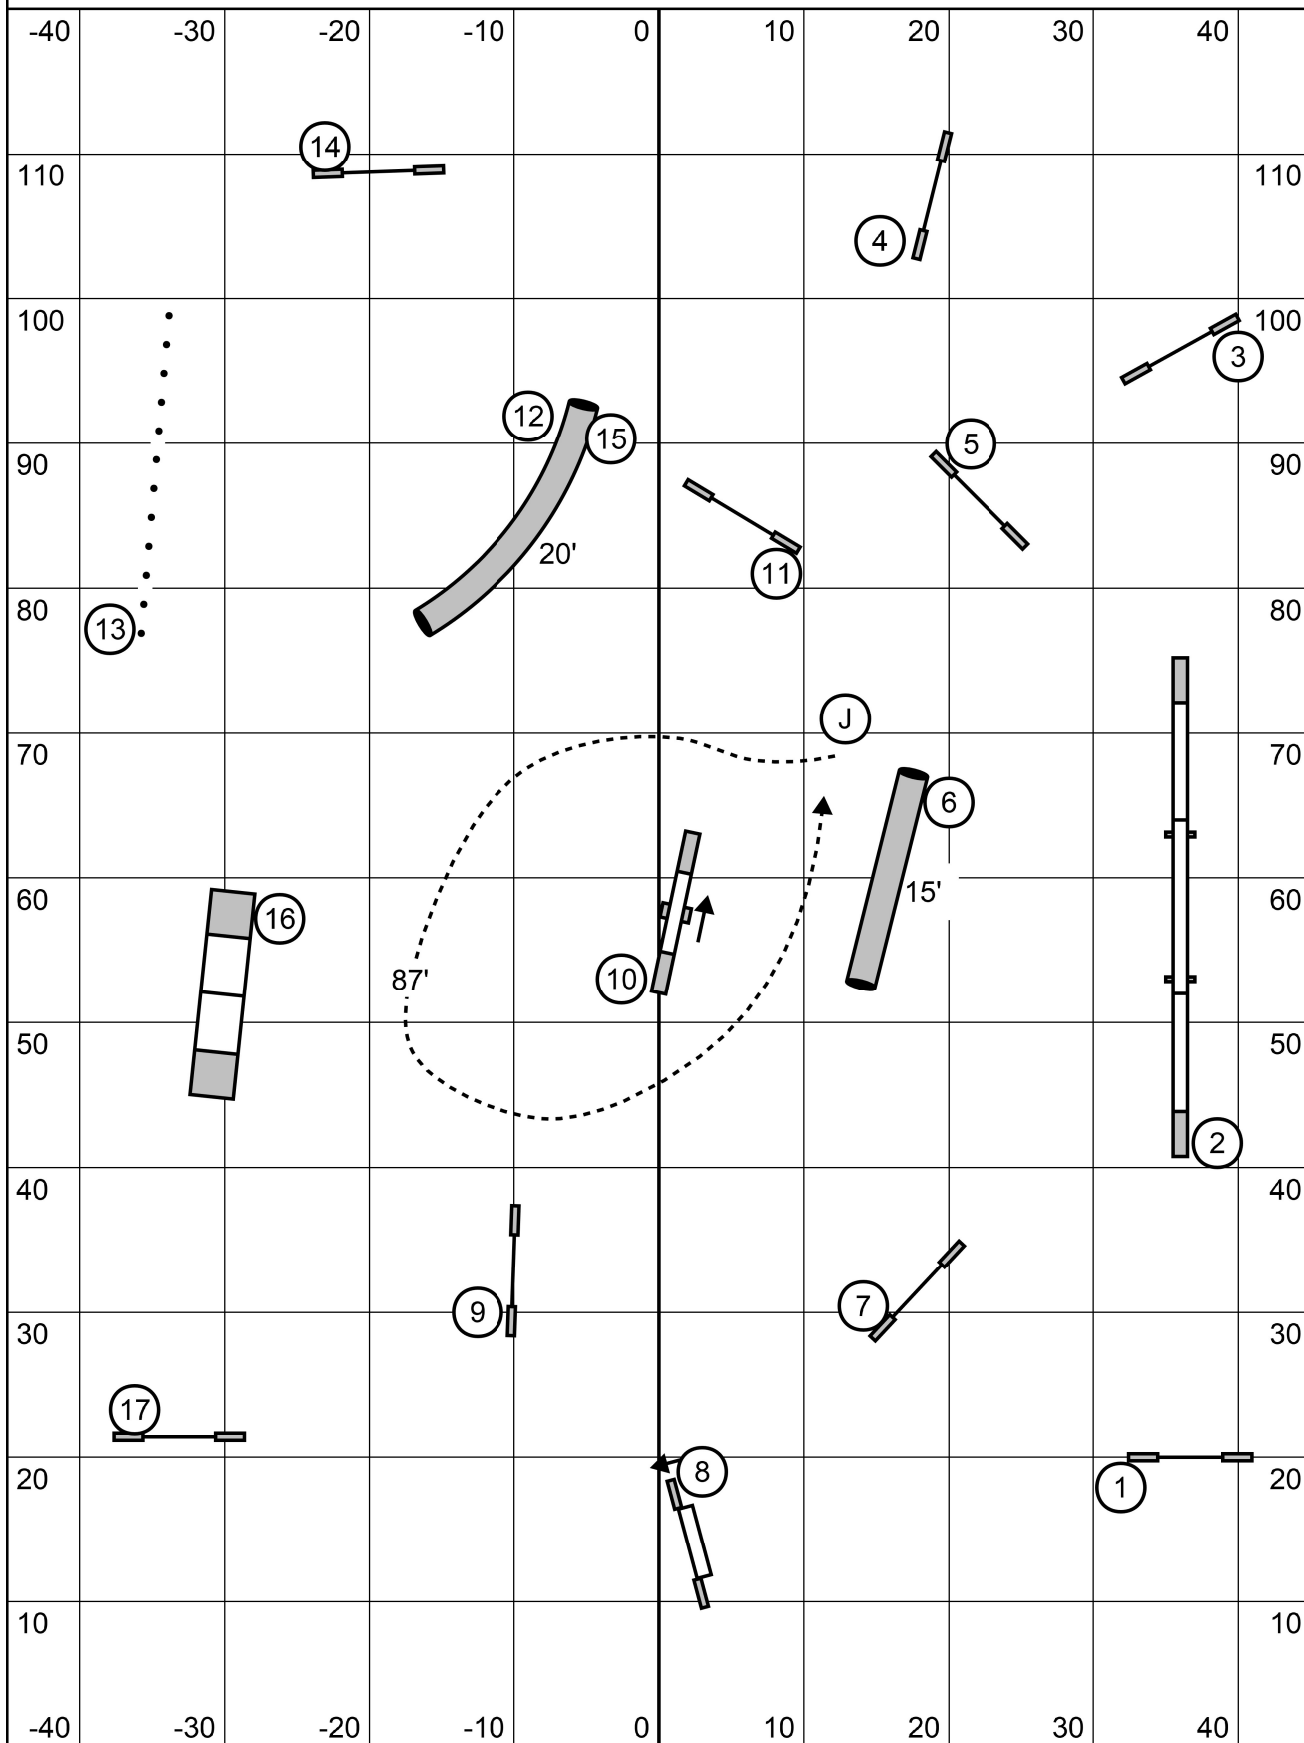

Riverside Canine Center - North Kingstown, RI
Friday April 7, 2023 - Senior/Champ Agility #1

Judge: Lora Abbott; Course Design by: Terry Smorch

Map is an Approximation