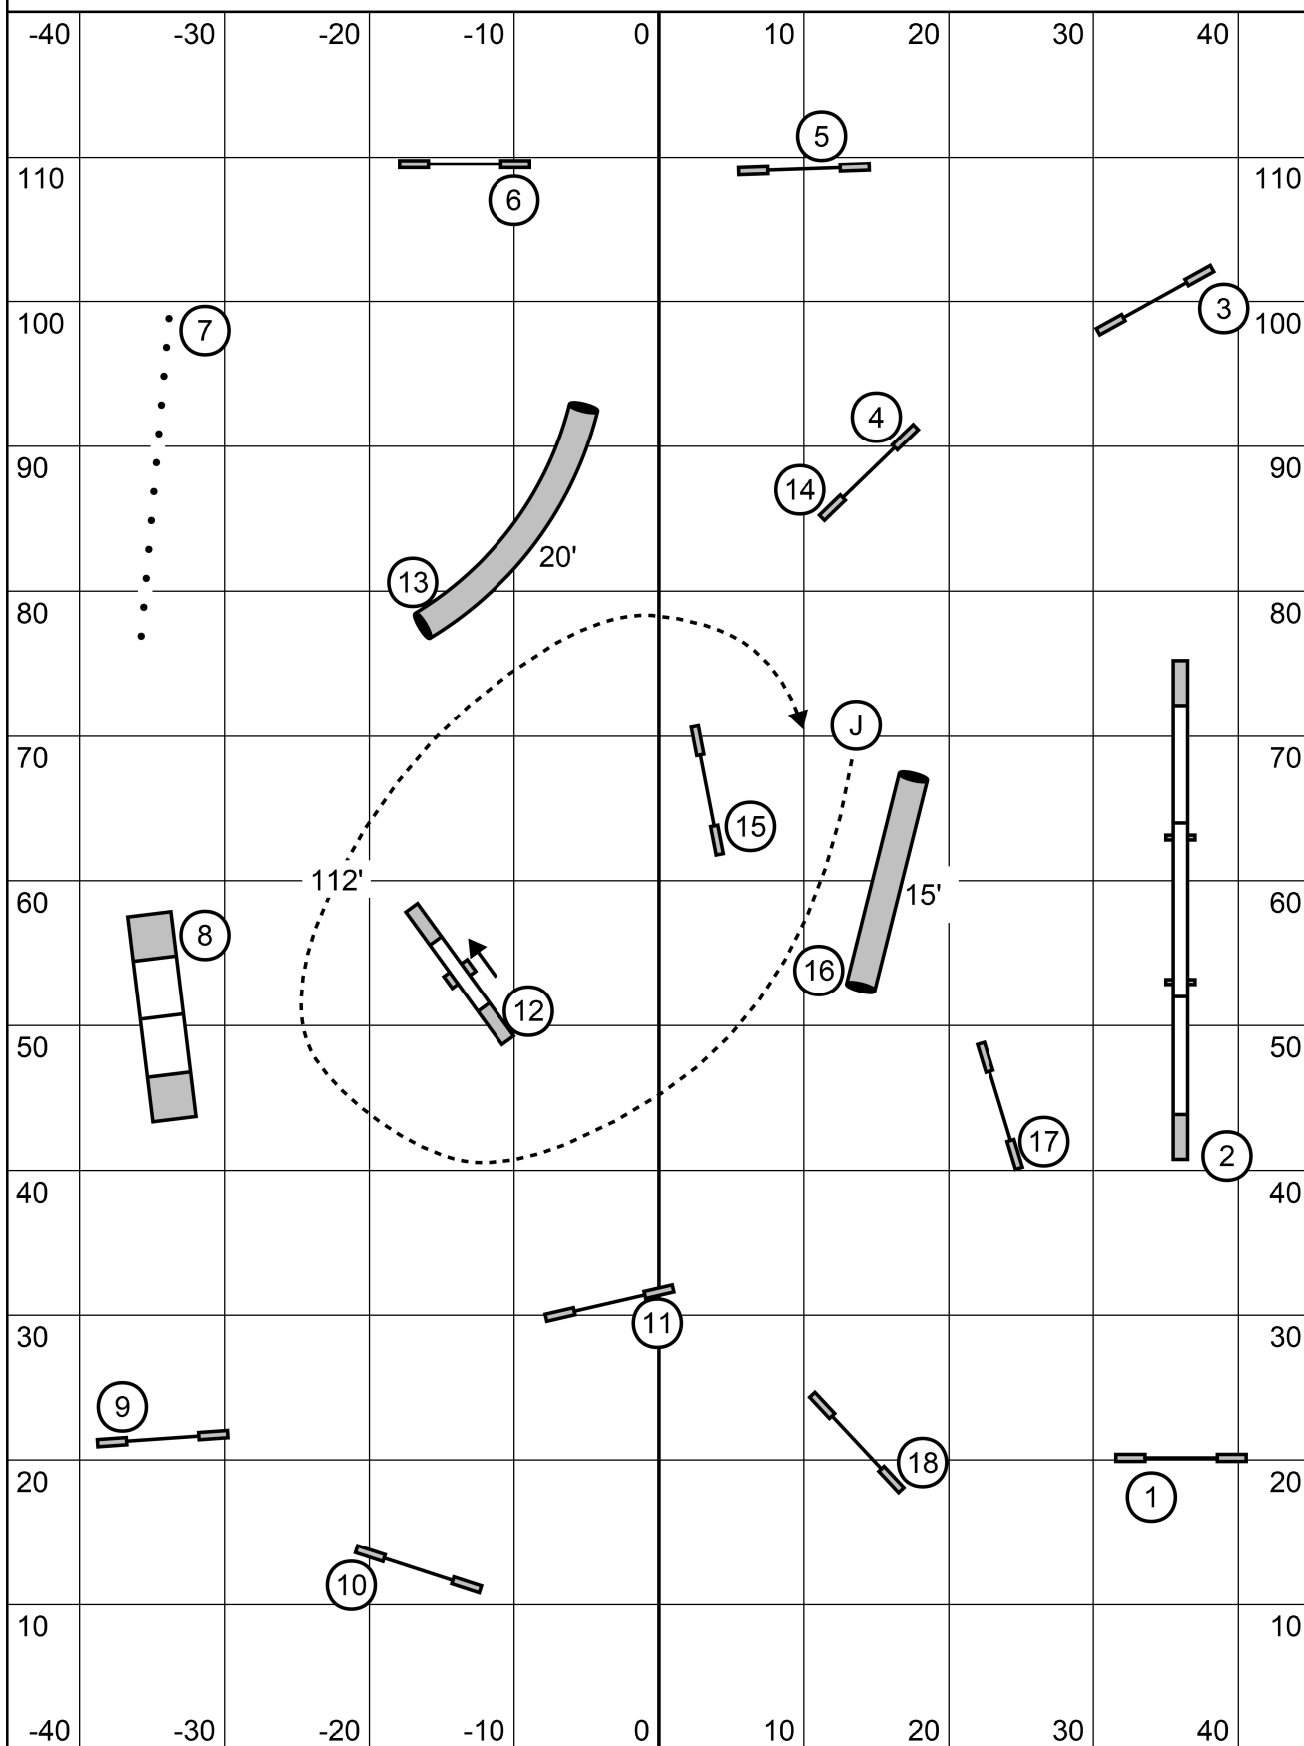

Riverside Canine Center - North Kingstown, RI
Friday April 7, 2023 - Senior/Champ Agility #2

Judge: Lora Abbott; Course Design by: Terry Smorch

Map is an Approximation