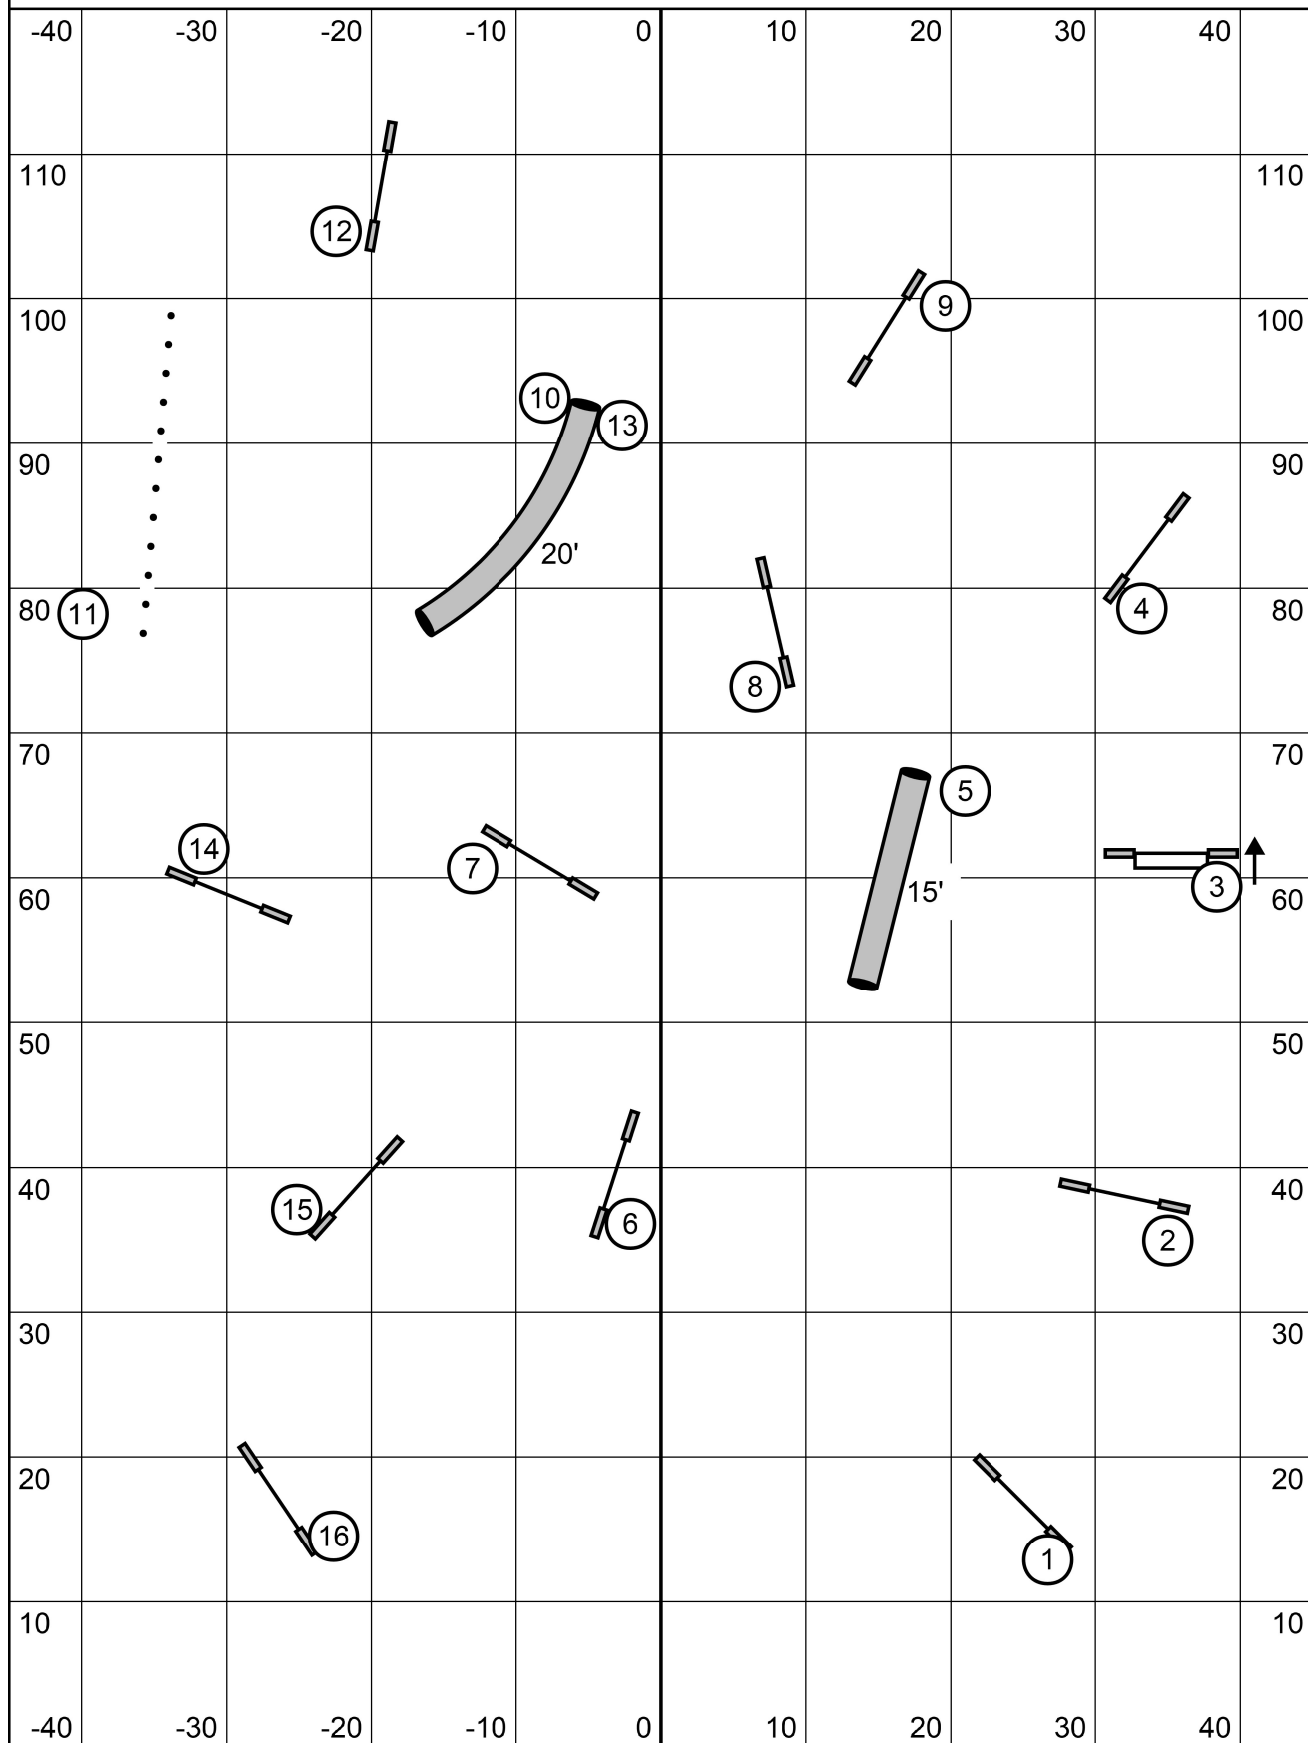

Riverside Canine Center - North Kingstown, RI
Friday April 7, 2023 - Beginner/Novice Jumping #2

Judge: Lora Abbott; Course Design by: Terry Smorch

Map is an Approximation