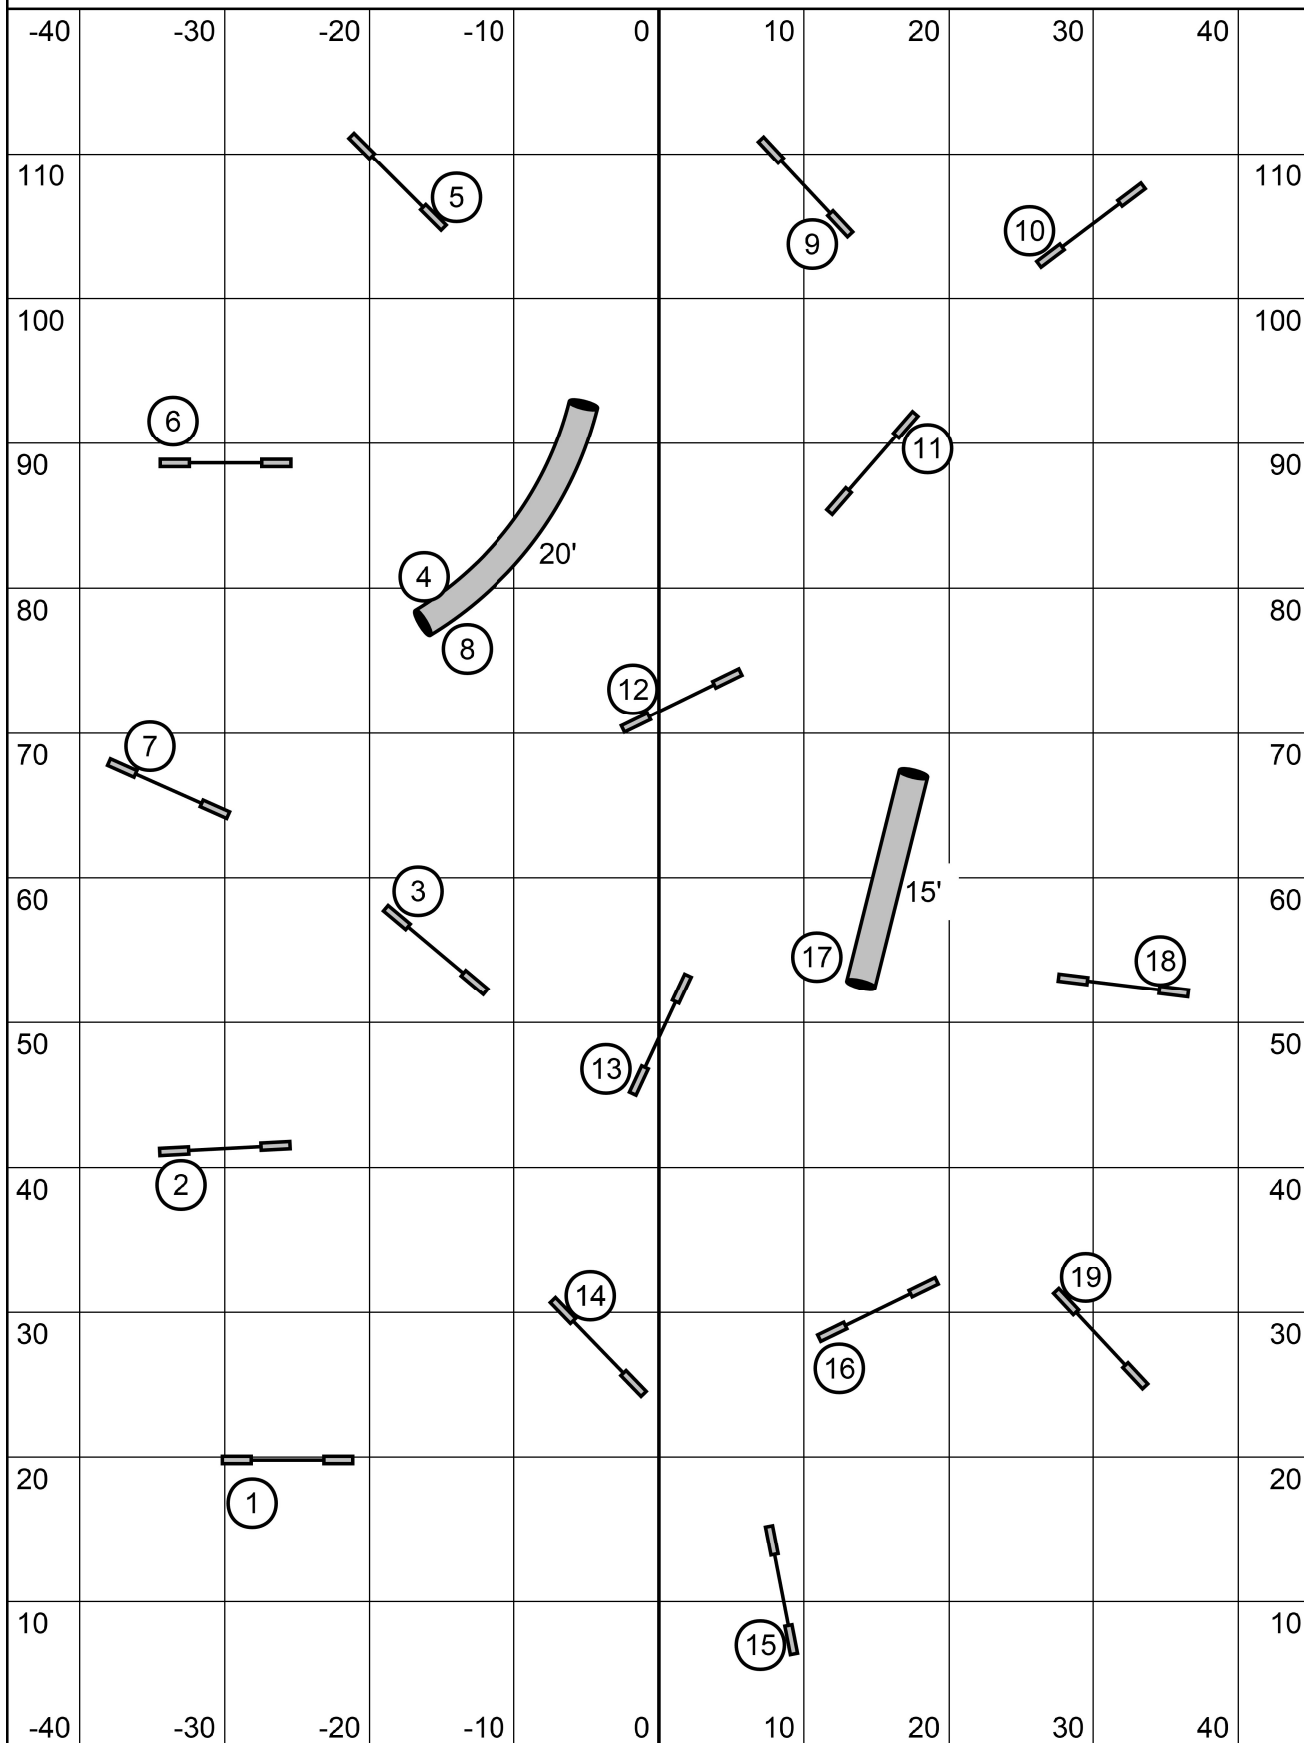

Riverside Canine Center - North Kingstown, RI  
**Friday April 7, 2023 - Beginner/Novice Speedstakes**

Judge: Lora Abbott; Course Design by: Terry Smorch

Map is an Approximation

Riverside Canine Center - North Kingstown, RI  
**Friday April 7, 2023 - Senior/Champ Speedstakes**

Judge: Lora Abbott; Course Design by: Terry Smorch

Map is an Approximation

Riverside Canine Center - North Kingstown, RI

**Friday April 7, 2023 - Open Snooker**

Judge: Lora Abbott; Course Design by: Terry Smorch

Opening: All obstacles bi-directional. Combinations may be taken in any order, any direction. 4th Red may be taken at handler's option if another Red jump is faulted.

Closing: 2 is bi-directional, all others as numbered