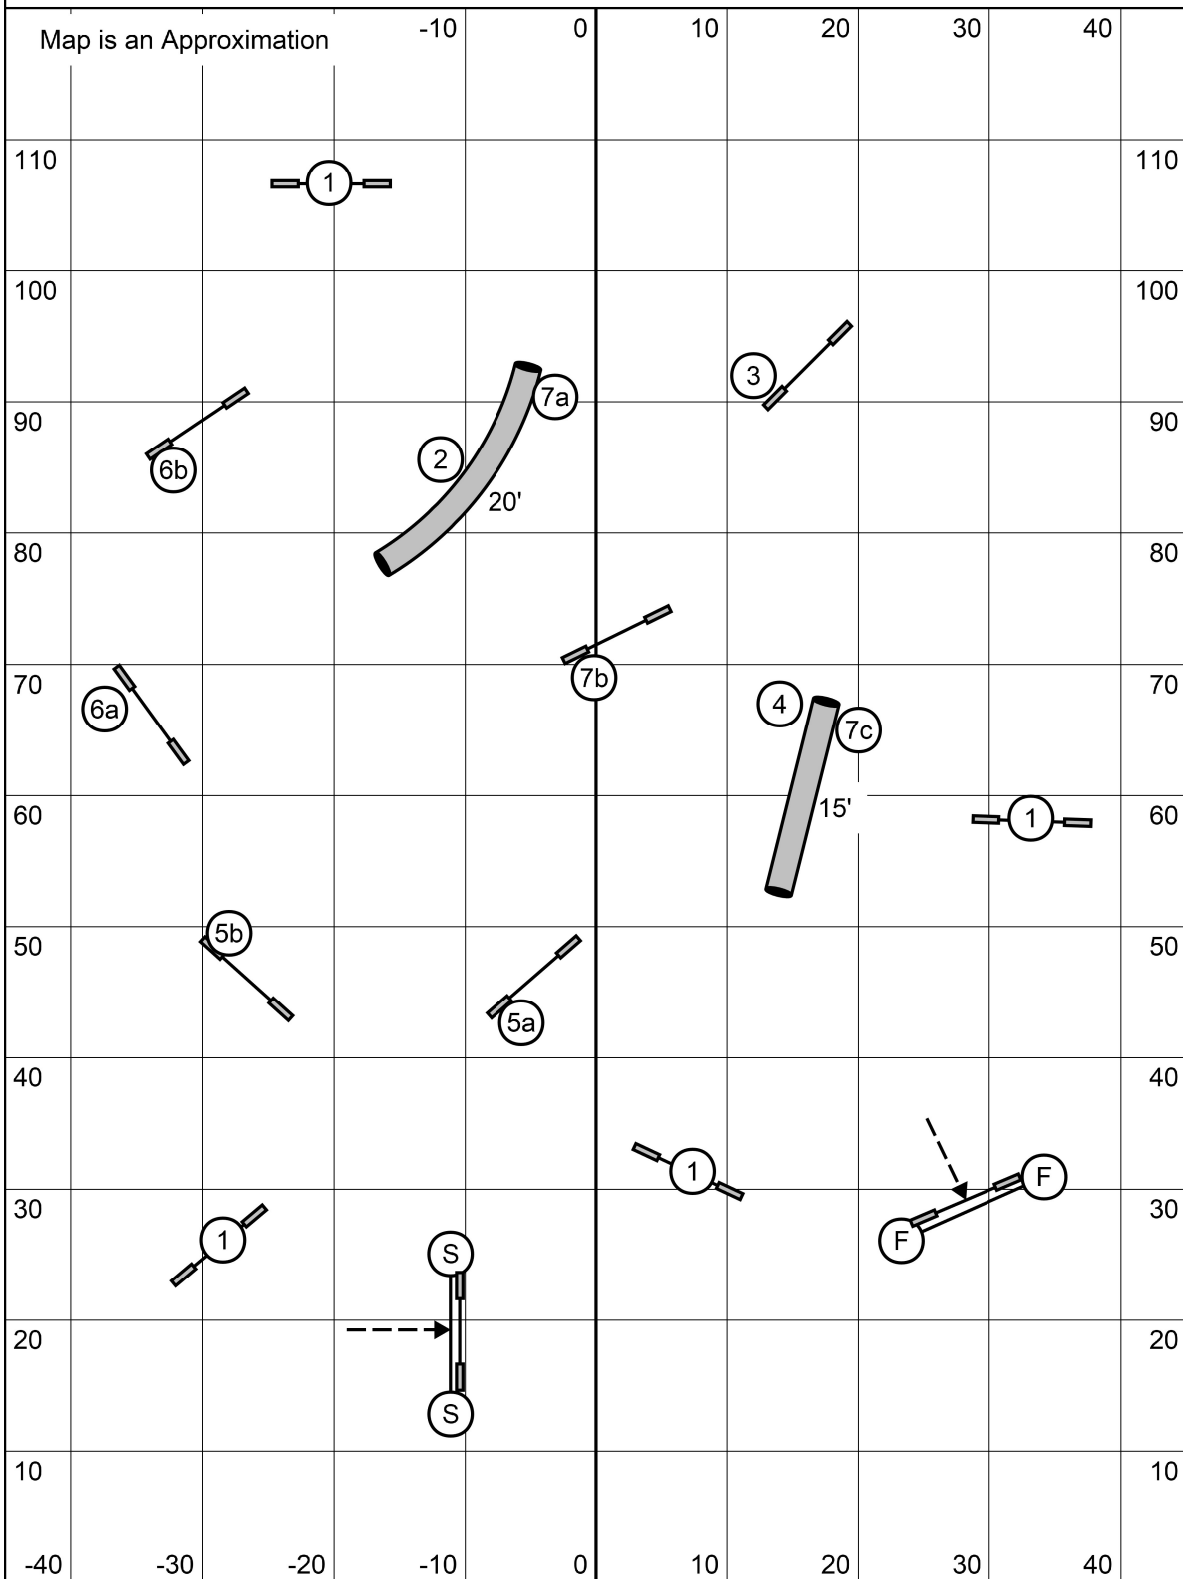

Judge: Lora Abbott; Course Design by: Terry Smorch

Map is an Approximation

Riverside Canine Center - North Kingstown, RI

**Friday April 7, 2023 - Open Snooker**

Judge: Lora Abbott; Course Design by: Terry Smorch

Opening: All obstacles bi-directional. Combinations may be taken in any order, any direction. 4th Red may be taken at handler's option if another Red jump is faulted.

Closing: 2 is bi-directional, all others as numbered