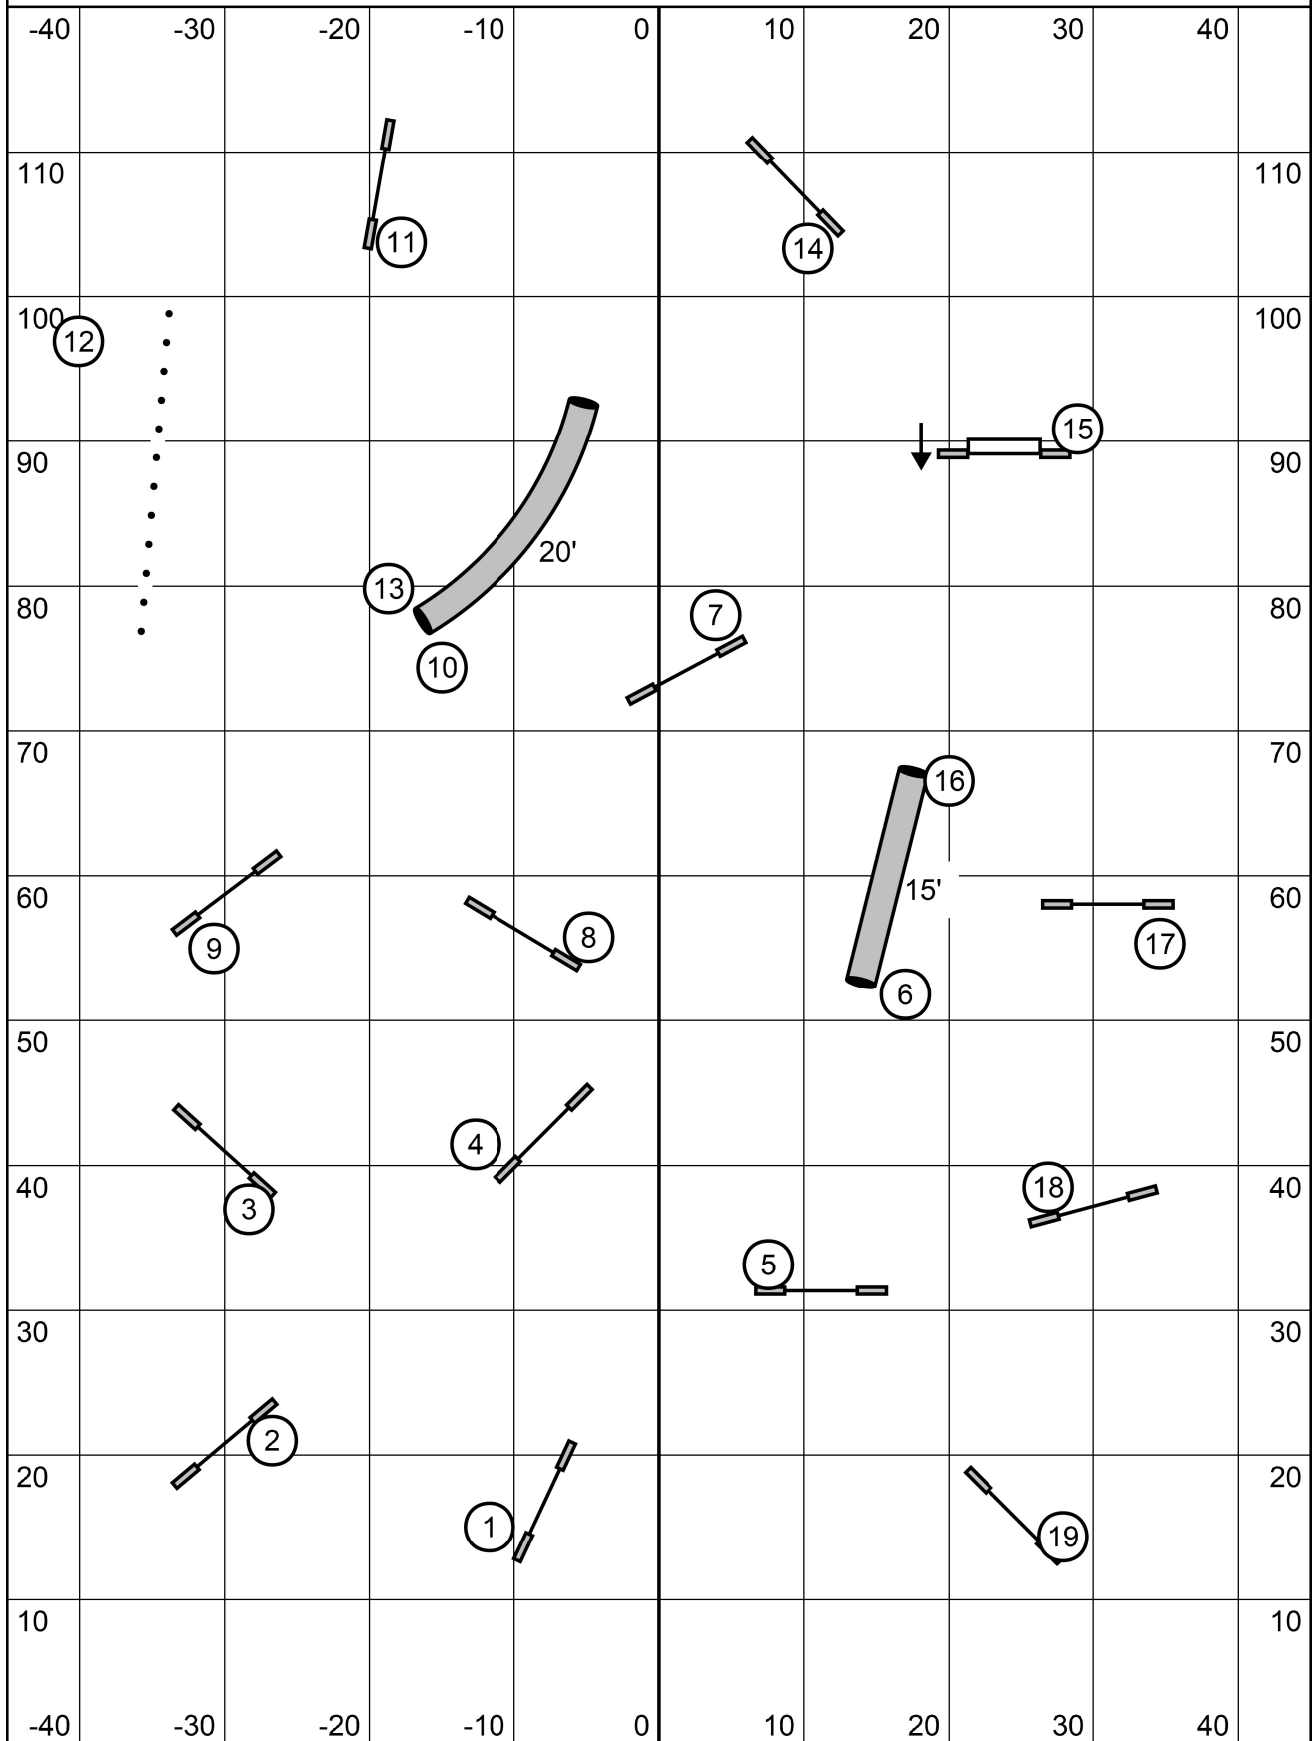

Riverside Canine Center - North Kingstown, RI
Friday April 7, 2023 - Senior/Champ Jumping #1

Judge: Lora Abbott; Course Design by: Terry Smorch

Map is an Approximation