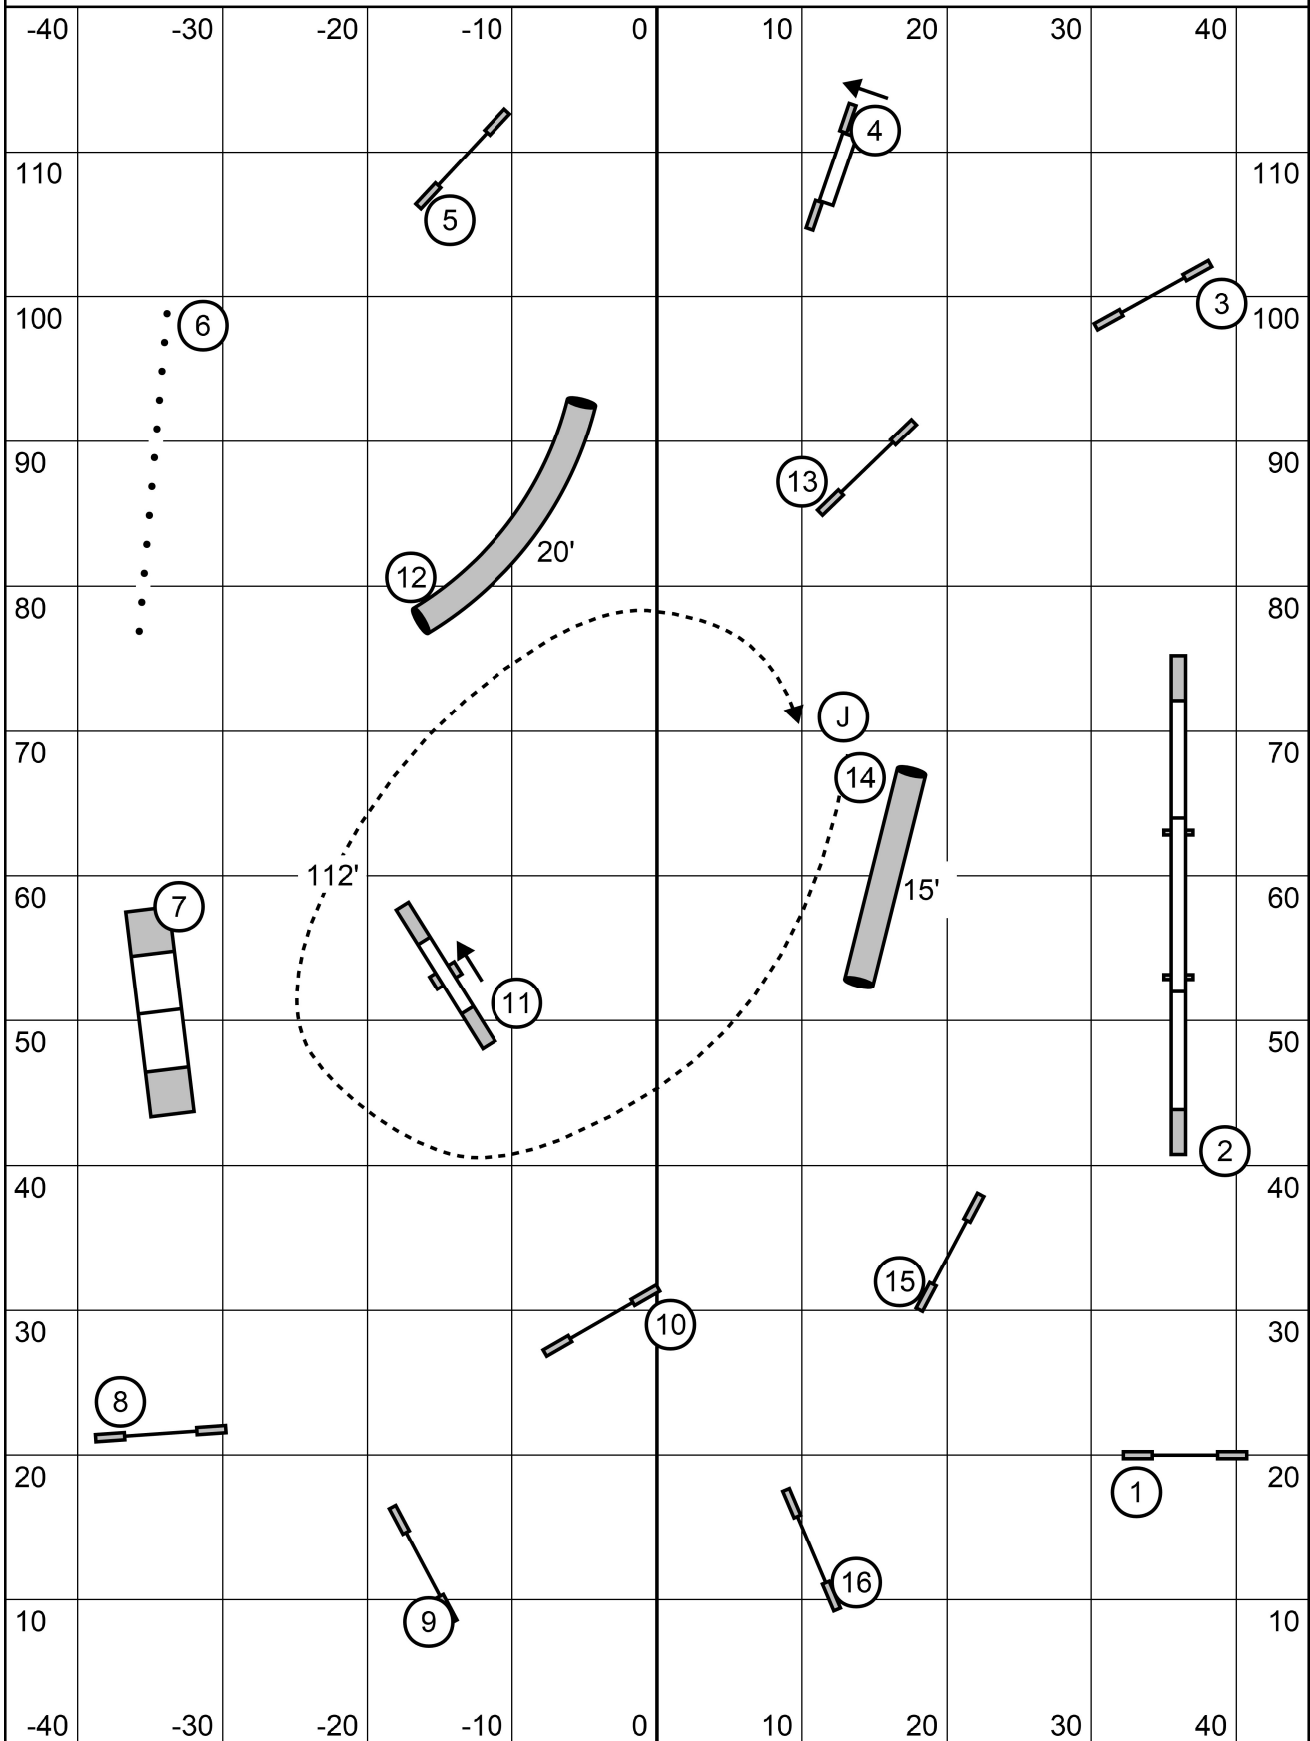

Riverside Canine Center - North Kingstown, RI
Friday April 7, 2023 - Beginner/Novice Agility #2

Judge: Lora Abbott; Course Design by: Terry Smorch

Map is an Approximation