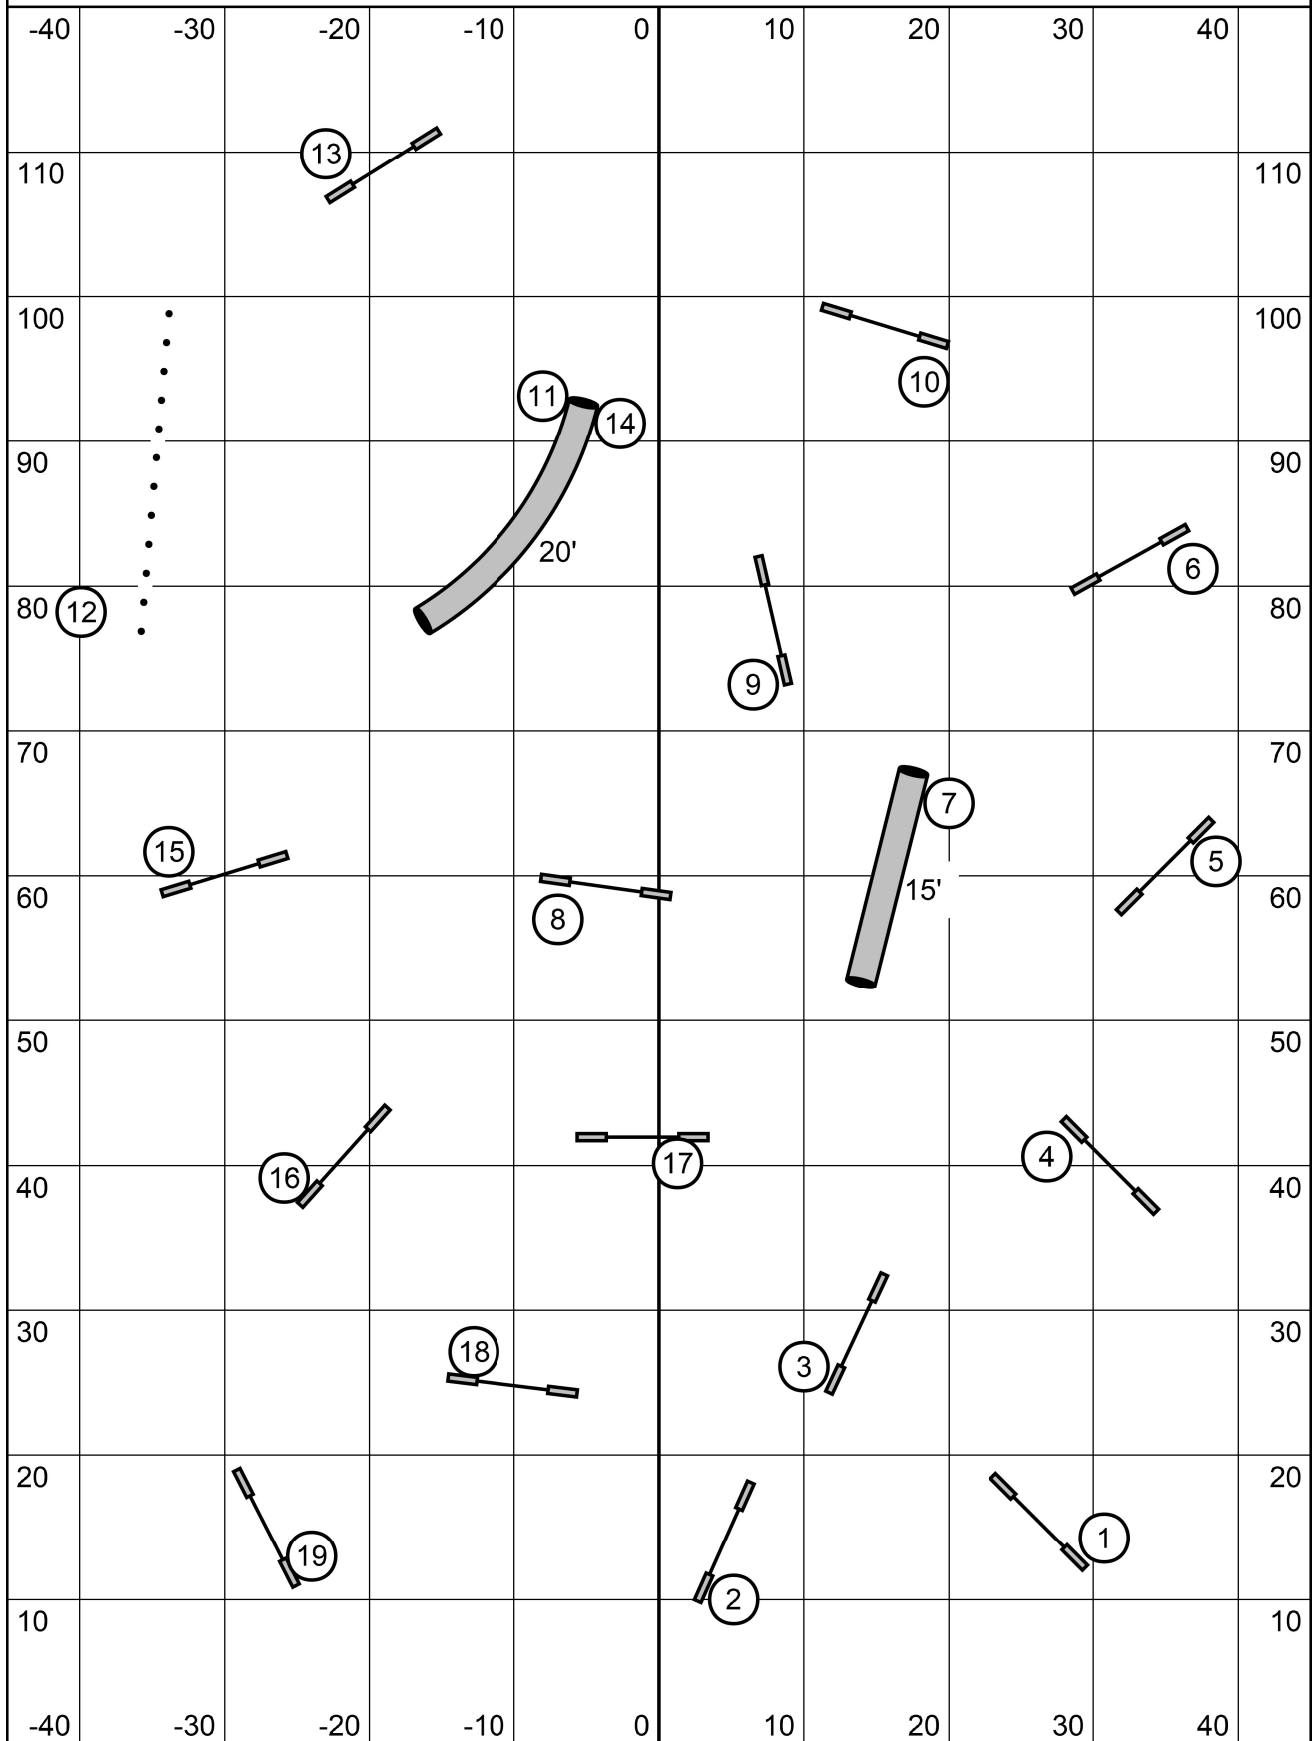

Riverside Canine Center - North Kingstown, RI
Friday April 7, 2023 - Senior/Champ Jumping #2

Judge: Lora Abbott; Course Design by: Terry Smorch

Map is an Approximation