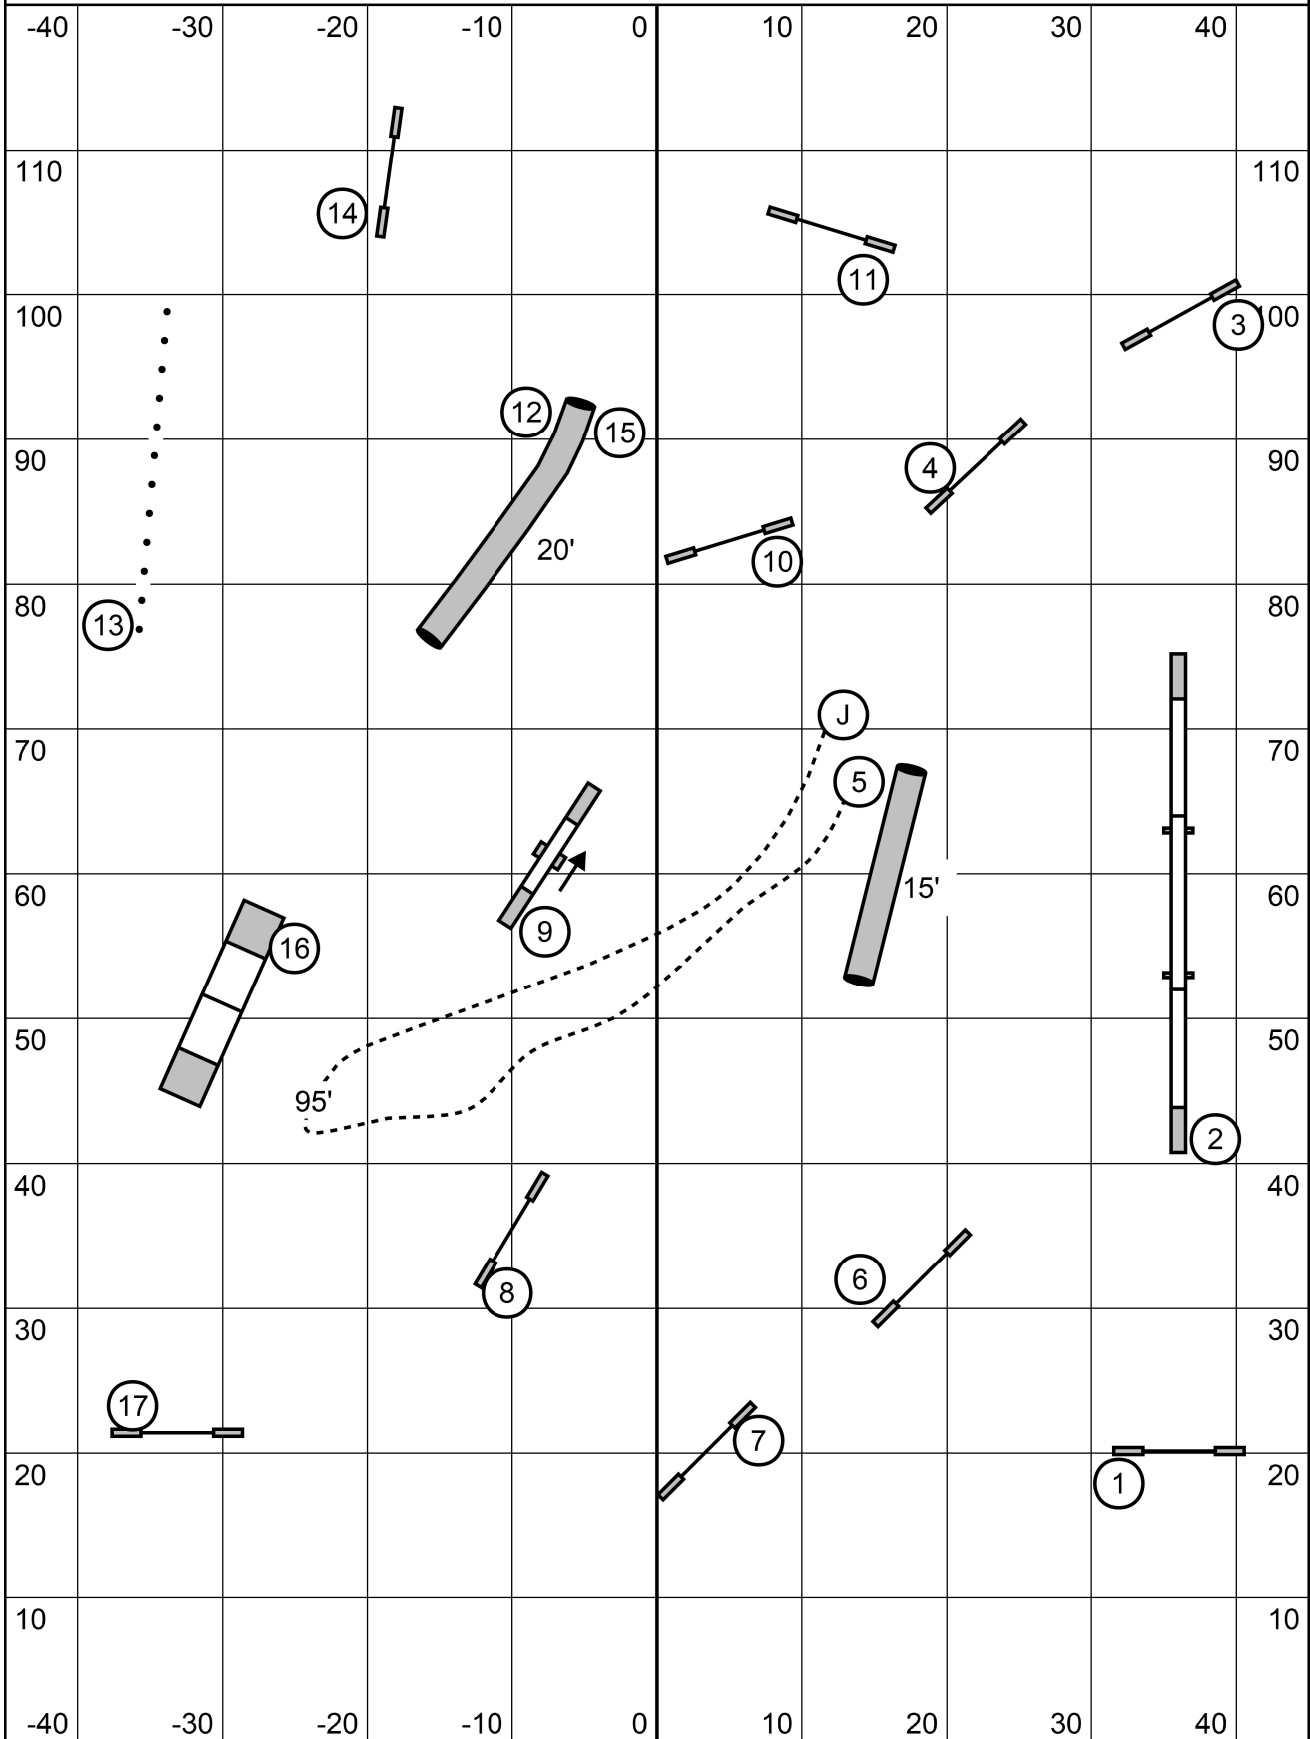

Riverside Canine Center - North Kingstown, RI
Friday April 7, 2023 - Beginner/Novice Agility #1

Judge: Lora Abbott; Course Design by: Terry Smorch

Map is an Approximation