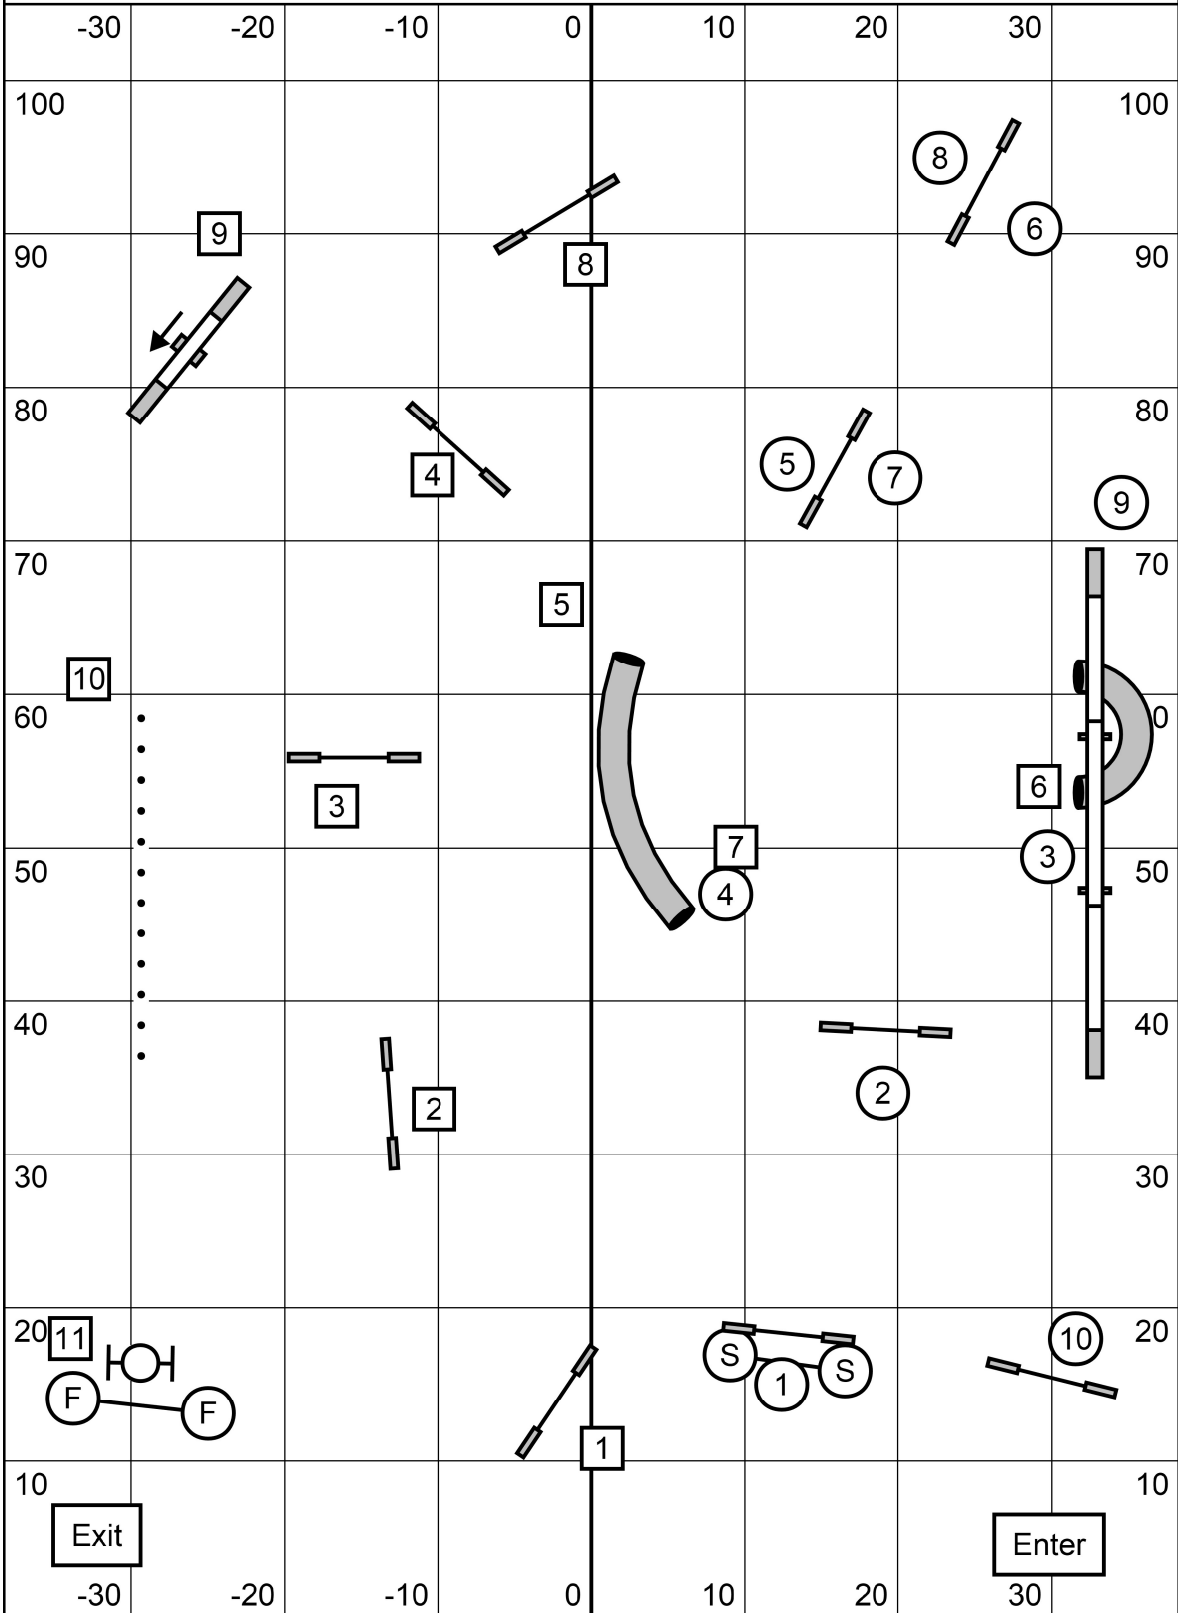

Sunday January, 22 2023

Team Snooker

Closing 2 is bidirectional everything else as numbered.

Large Dogs 54
Medium Dogs 59
Small Dogs 65

PAWS
USDA

Stephen Routh

Opening 3 reds. All combos any direction any flow.
Finish jump is live at all times. Start Jump Bidirectional
Off course in a combo ends scoring

Sunday January, 22 2023

Combined Pairs Relay

PAWS
USDA

Stephen Routh

Circles run first

Sunday January, 22 2023

Team Relay

PAWS
USDAA