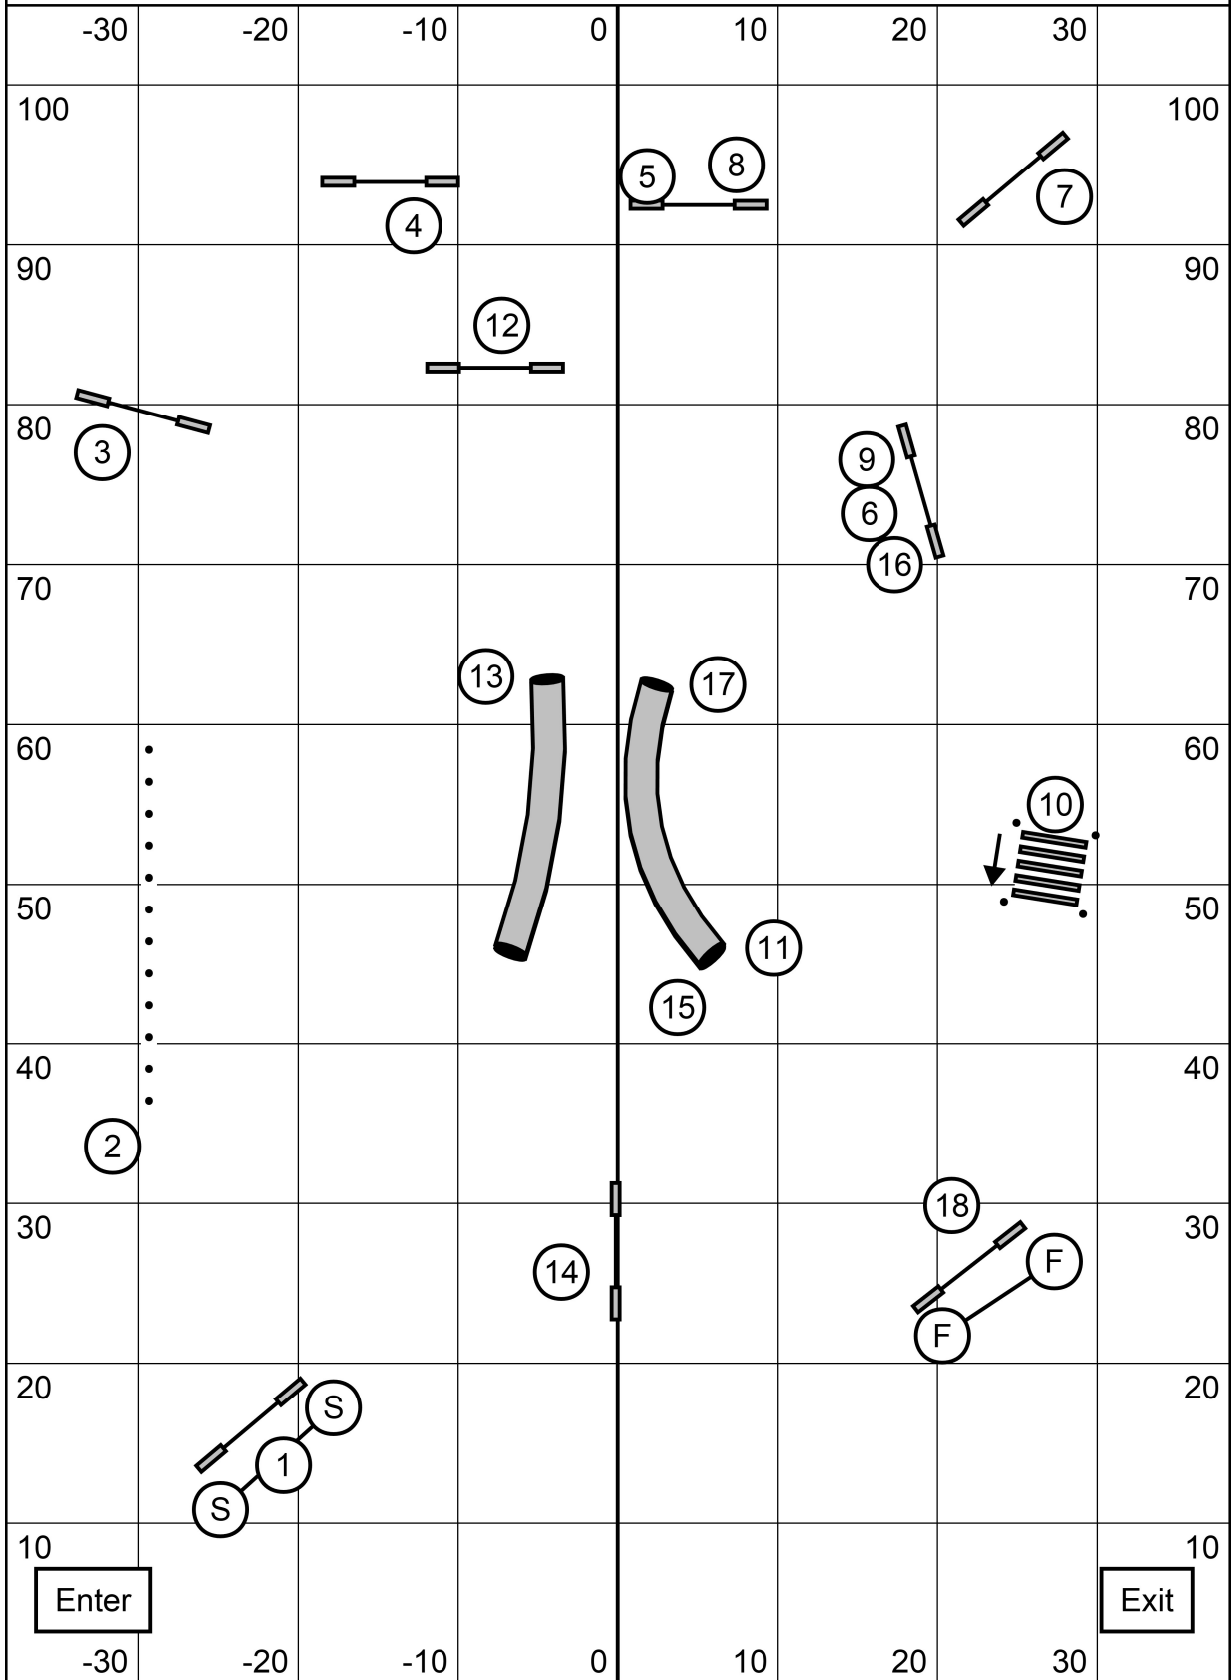

Sunday January, 22 2023

Team Jumpers

PAWS
USDAA

Stephen Routh