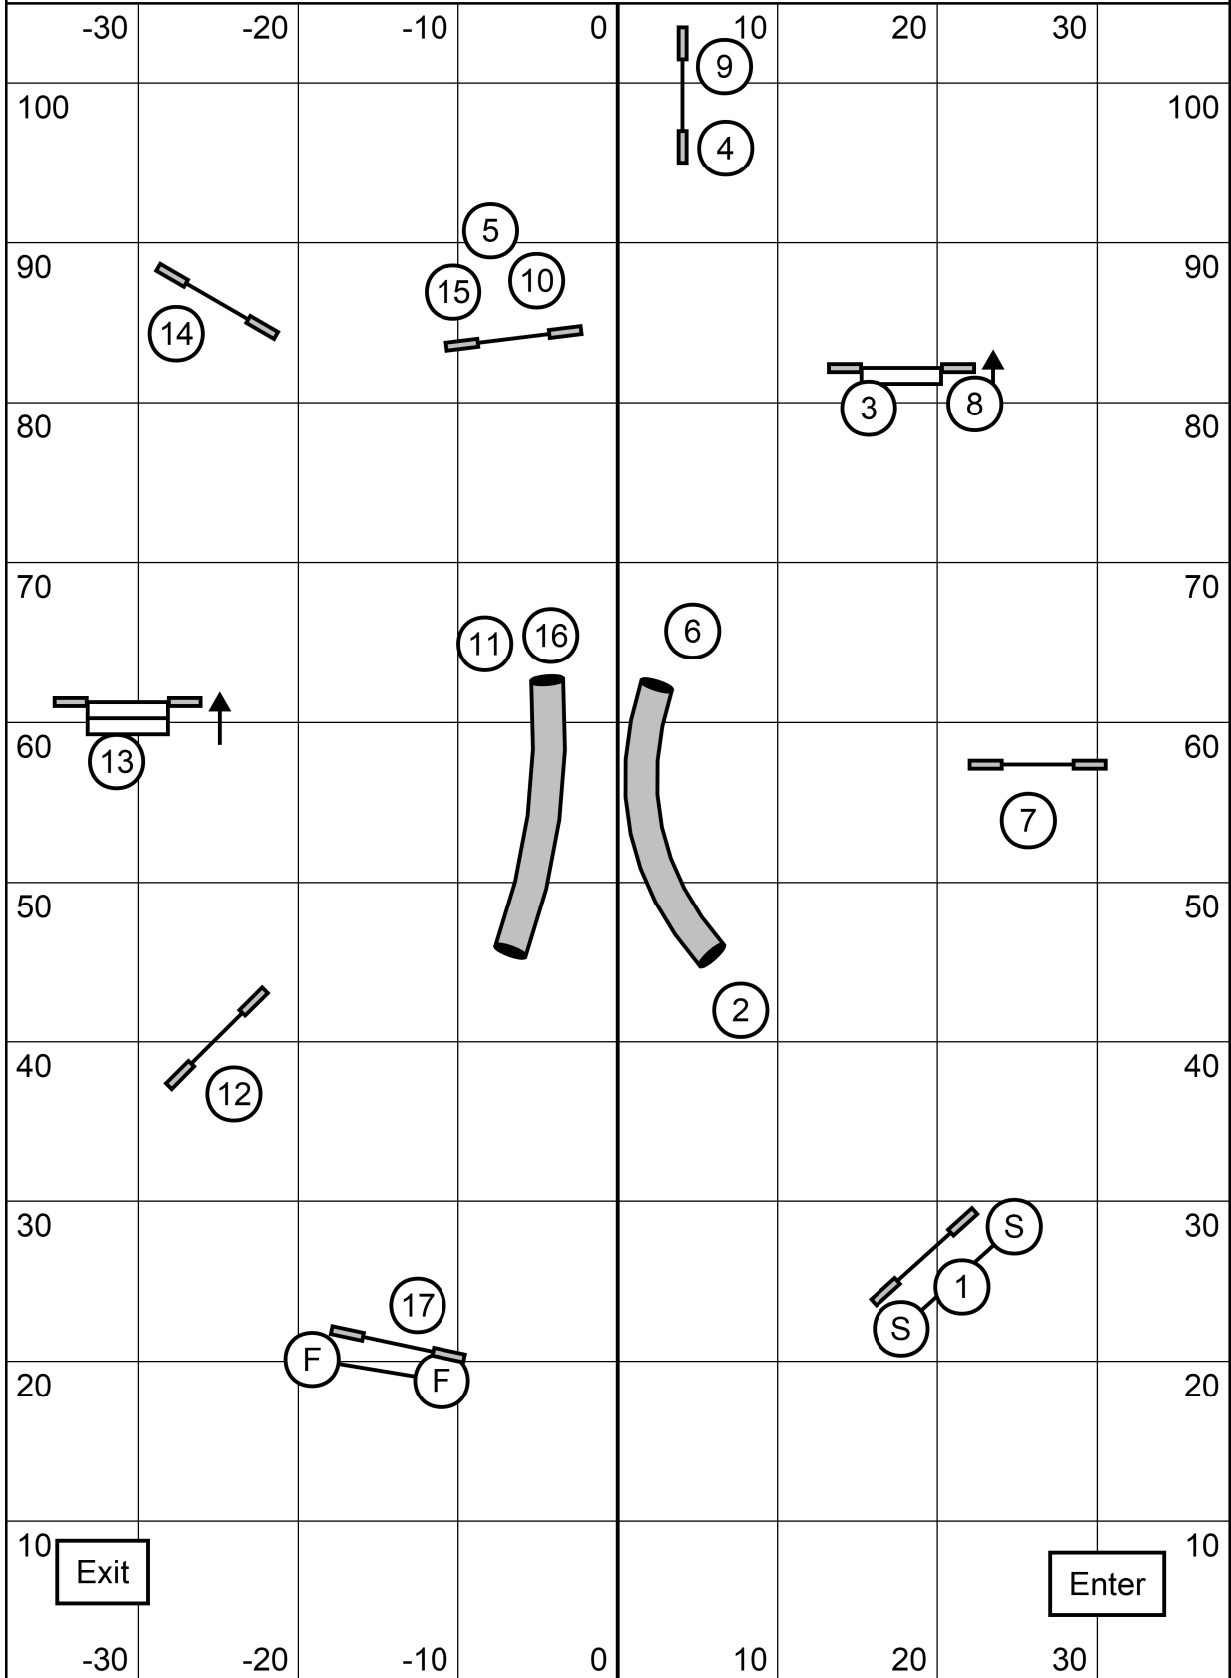

Sunday January, 22 2023

Advanced/P2 Jumpers

PAWS
USDAA

Stephen Routh