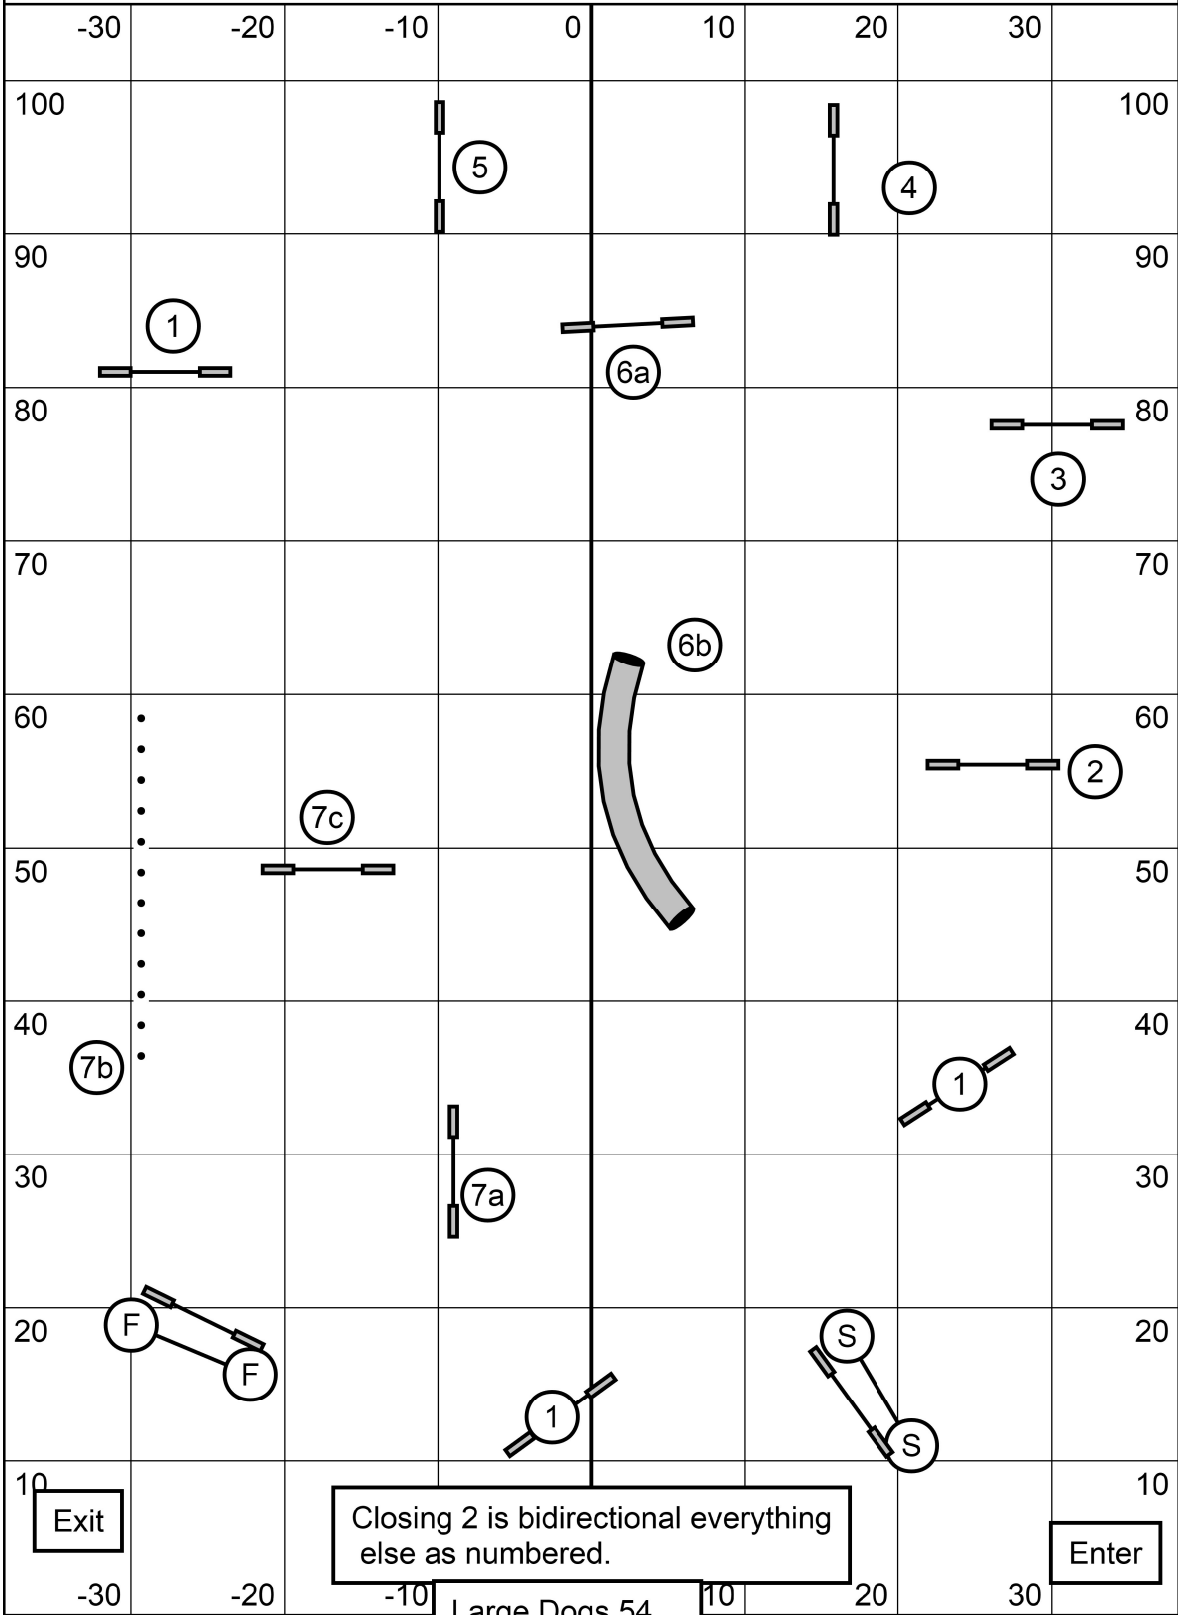

Sunday January, 22 2023

Starters/P1 Snooker

PAWS
USDA

Champ 8/12: 58s 16: 56s 20/24: 54s
Perf 4/8: 60s 12: 58s 16/20: 56s

Stephen Routh

Opening 3 reds. All combos any direction any flow.
Finish jump is live at all times. Start Jump Bidirectional
Off course in a combo ends scoring

Sunday January, 22 2023

Team Snooker

Closing 2 is bidirectional everything else as numbered.

Large Dogs 54
Medium Dogs 59
Small Dogs 65

PAWS
USDA

Stephen Routh

Opening 3 reds. All combos any direction any flow.
Finish jump is live at all times. Start Jump Bidirectional
Off course in a combo ends scoring