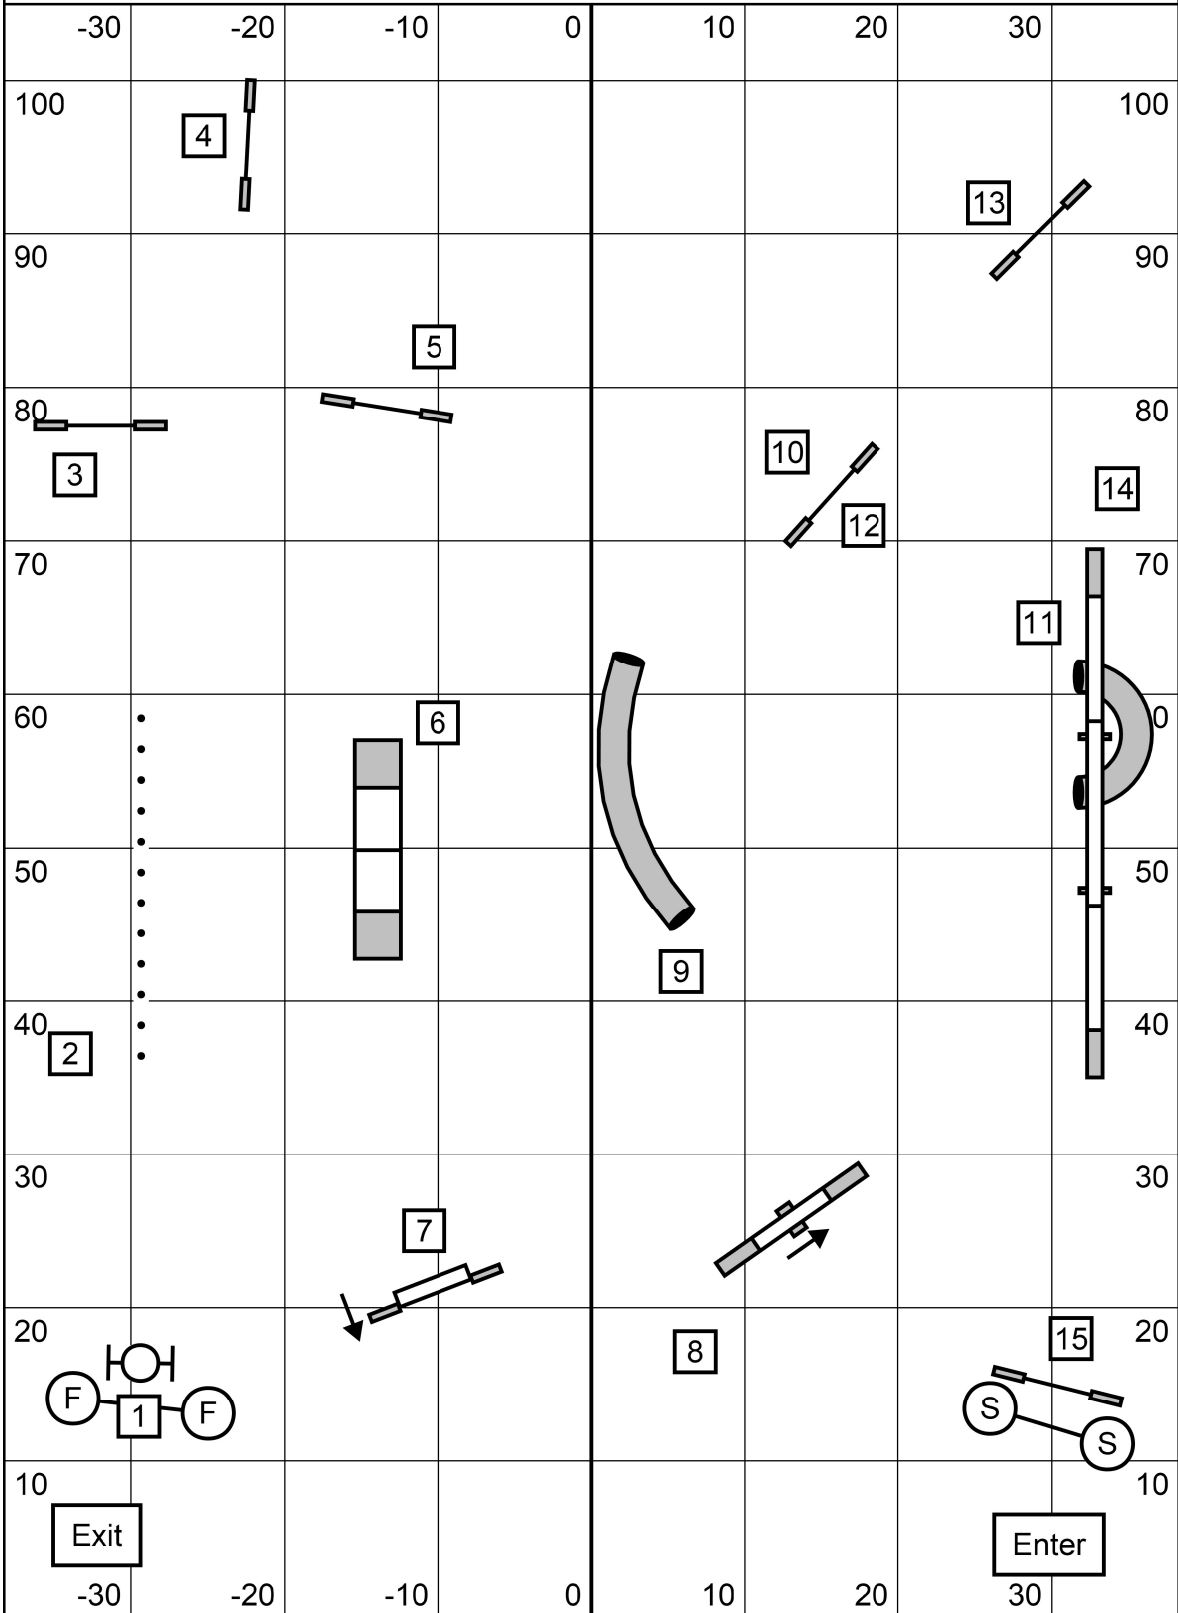

Sunday January, 22 2023

Starters/P1 Standard

PAWS
USDAA

Stephen Routh