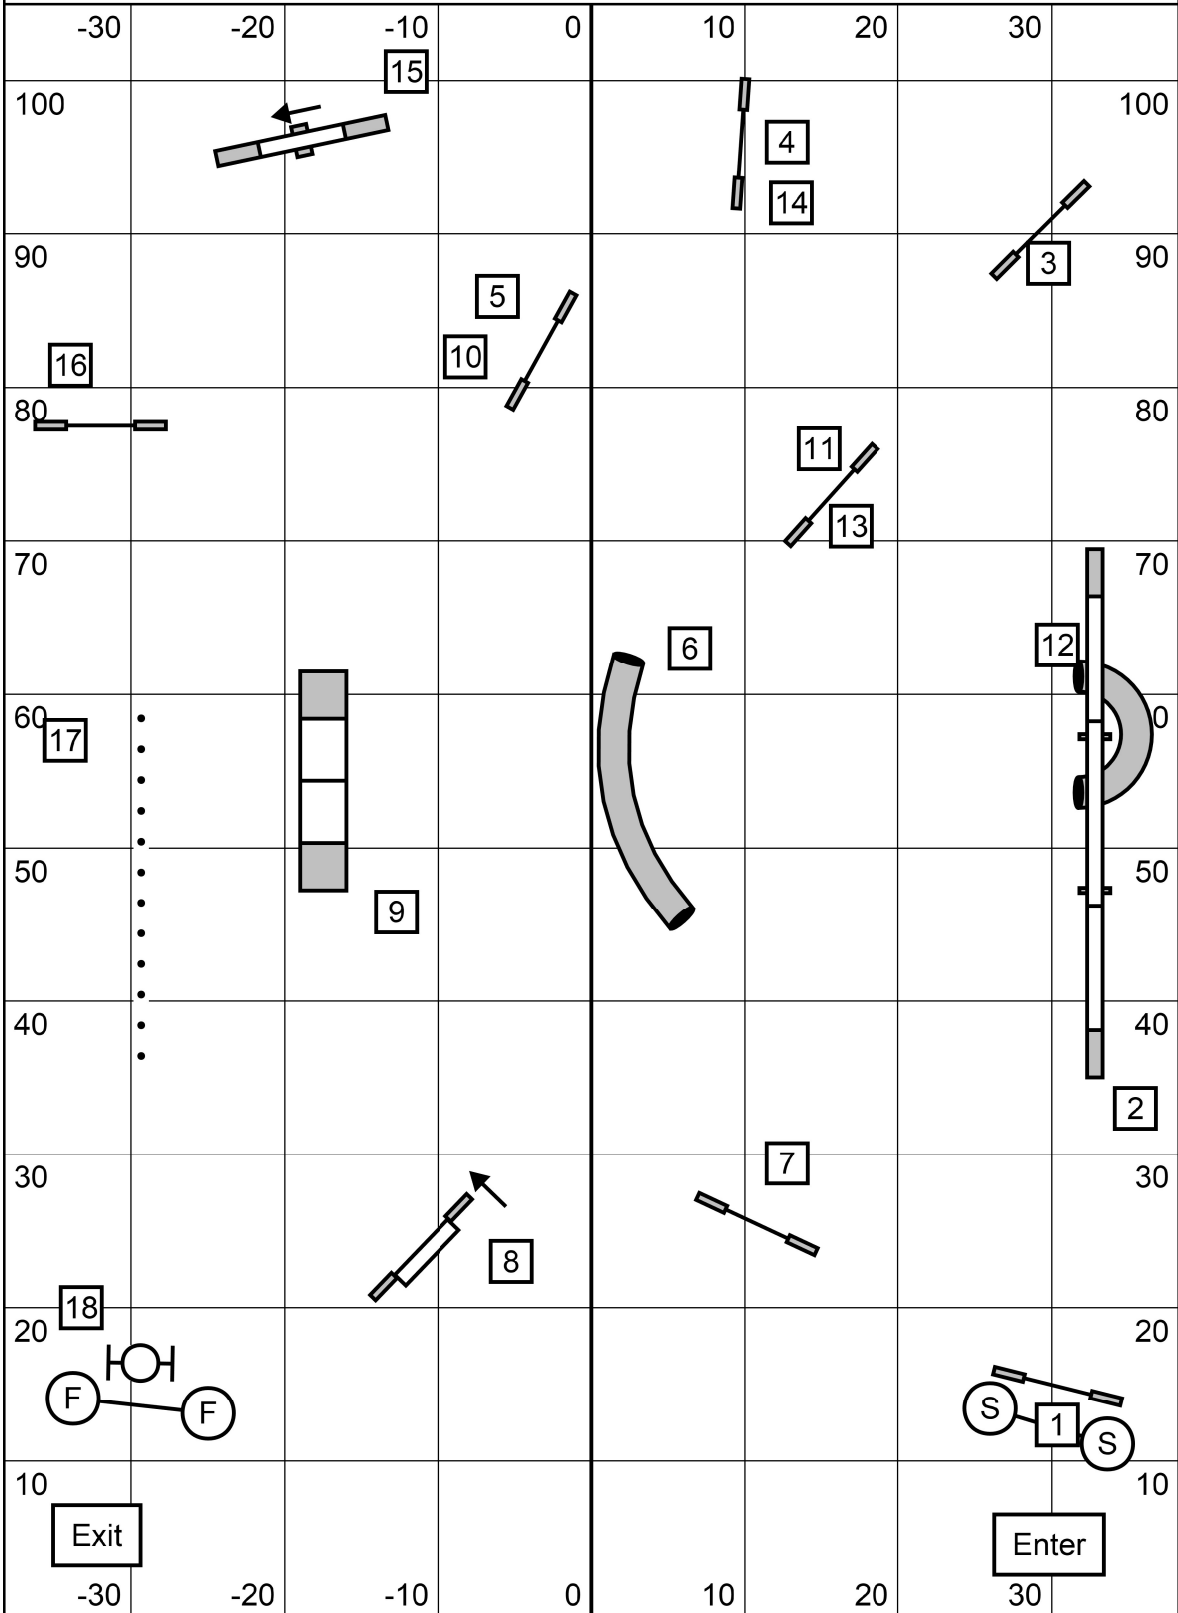

Sunday January, 22 2023

Master/P3 Standard

PAWS
USDAA

Stephen Routh