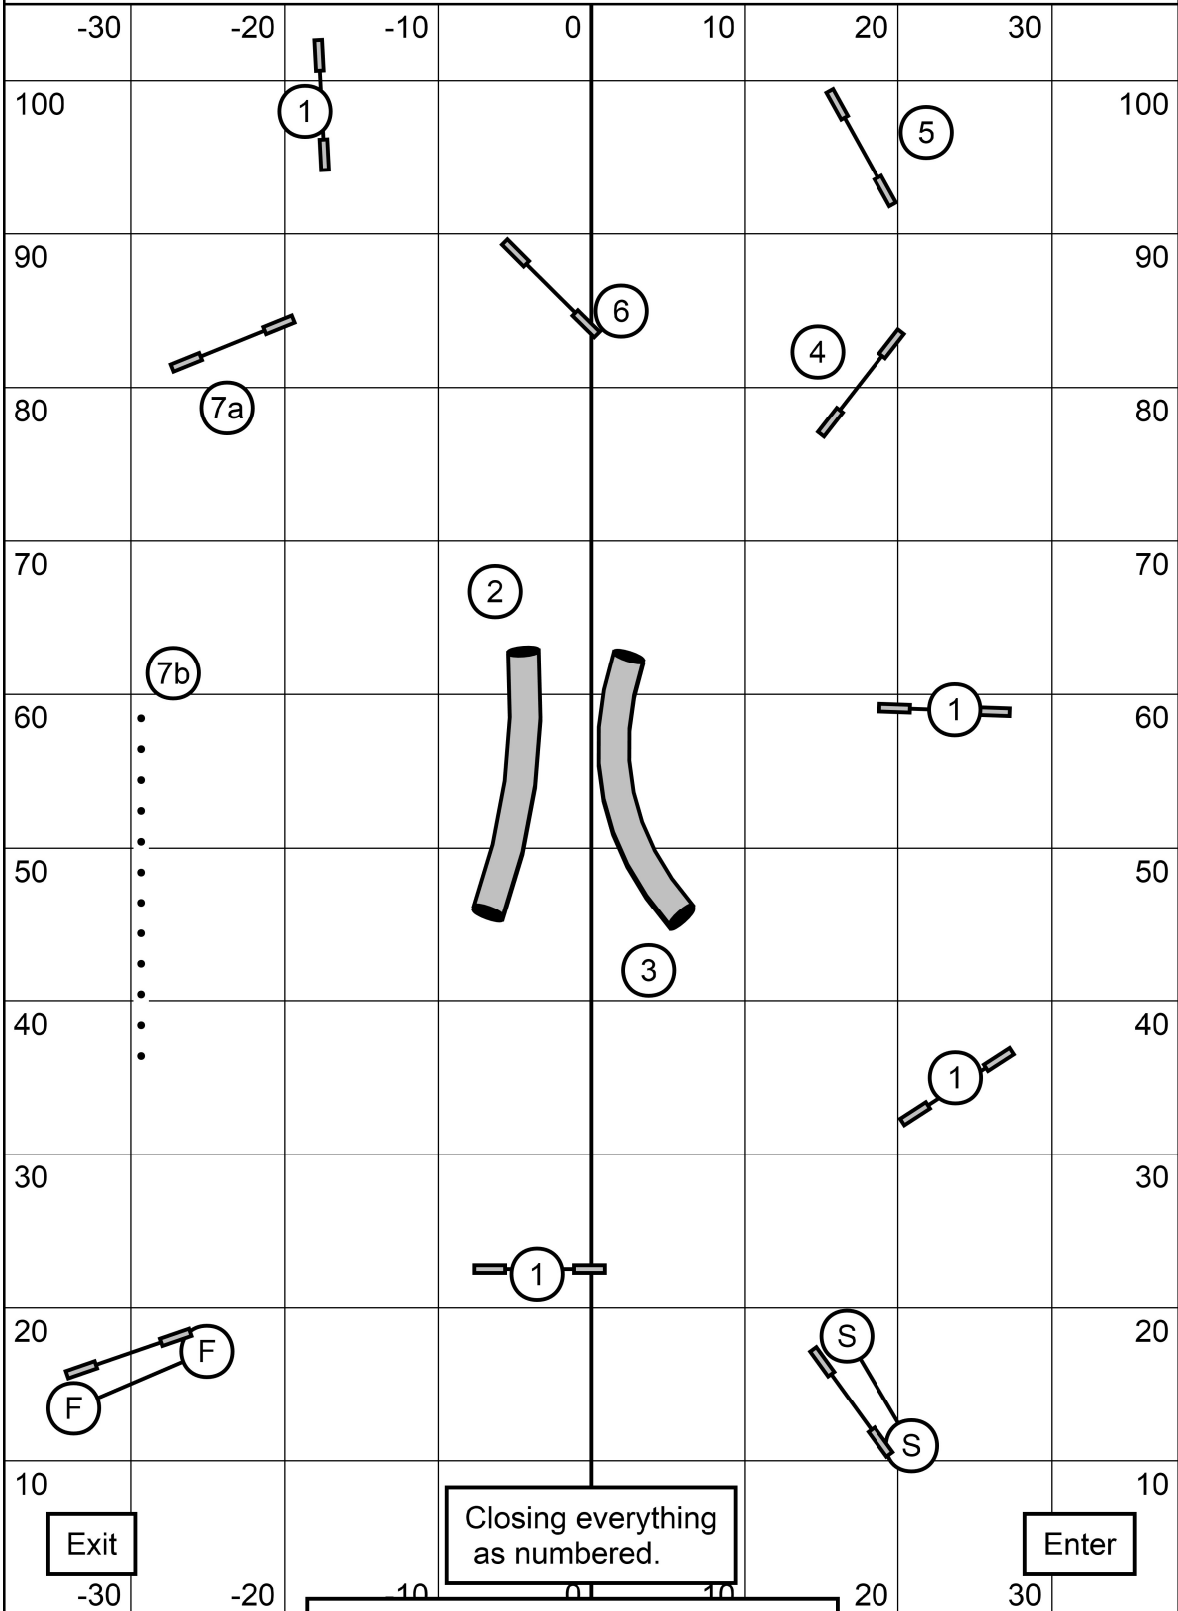

Sunday January, 22 2023

Master/P3/Vet Snooker

PAWS
USDA

Champ 8/12: 58s 16: 56s 20/24: 54s
Perf 4/8: 60s 12: 58s 16/20: 56s

Stephen Routh

Opening 3 or 4. All combos any direction any flow.
Finish jump is live at all times. Start Jump Bidirectional
Off course in a combo ends scoring

Sunday January, 22 2023

Advanced/P2 Snooker

PAWS
USDA

Champ 8/12: 58s 16: 56s 20/24: 54s
Perf 4/8: 60s 12: 58s 16/20: 56s

Stephen Routh

Opening 3 or 4. All combos any direction any flow.
Finish jump is live at all times. Start Jump Bidirectional
Off course in a combo ends scoring