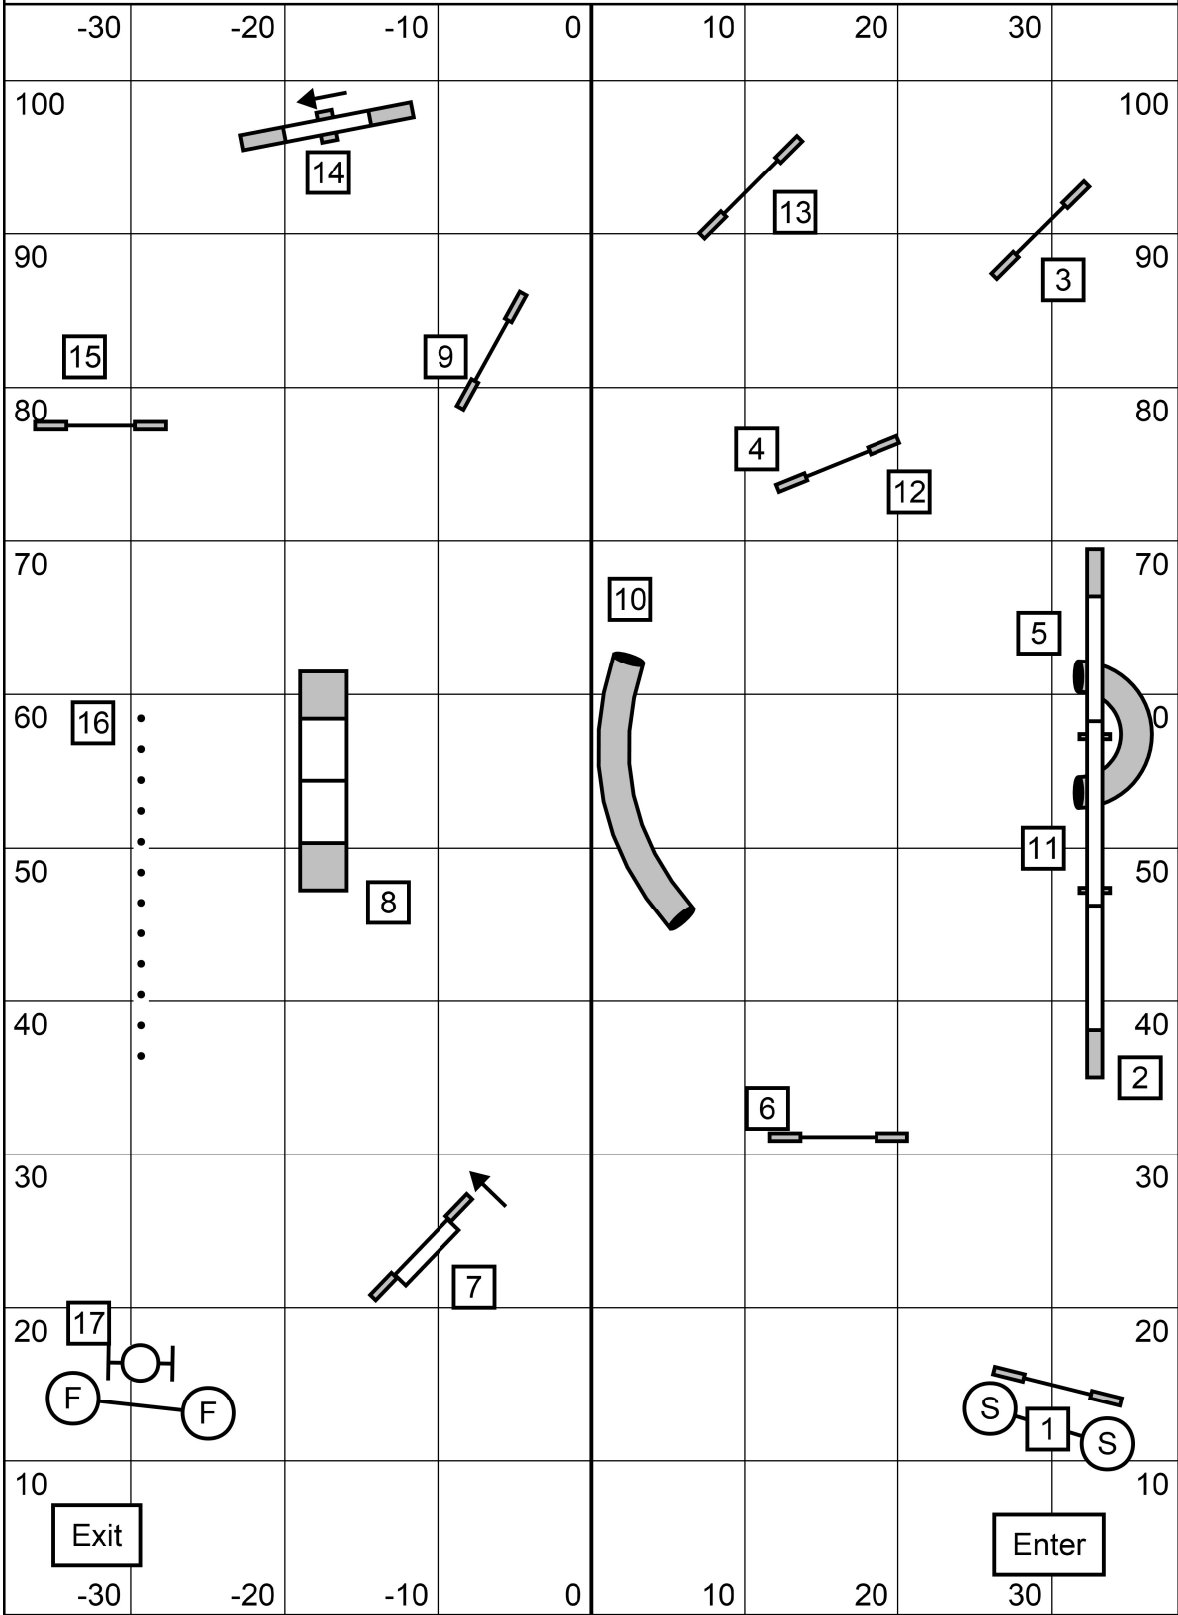

Sunday January, 22 2023

Team Snooker

Closing 2 is bidirectional everything else as numbered.

Large Dogs 54
Medium Dogs 59
Small Dogs 65

PAWS
USDA

Stephen Routh

Opening 3 reds. All combos any direction any flow.
Finish jump is live at all times. Start Jump Bidirectional
Off course in a combo ends scoring

Stephen Routh

Circles run first

Sunday January, 22 2023

Master/P3 Standard

PAWS
USDAA

Stephen Routh

Sunday January, 22 2023

Advanced/P2 Standard