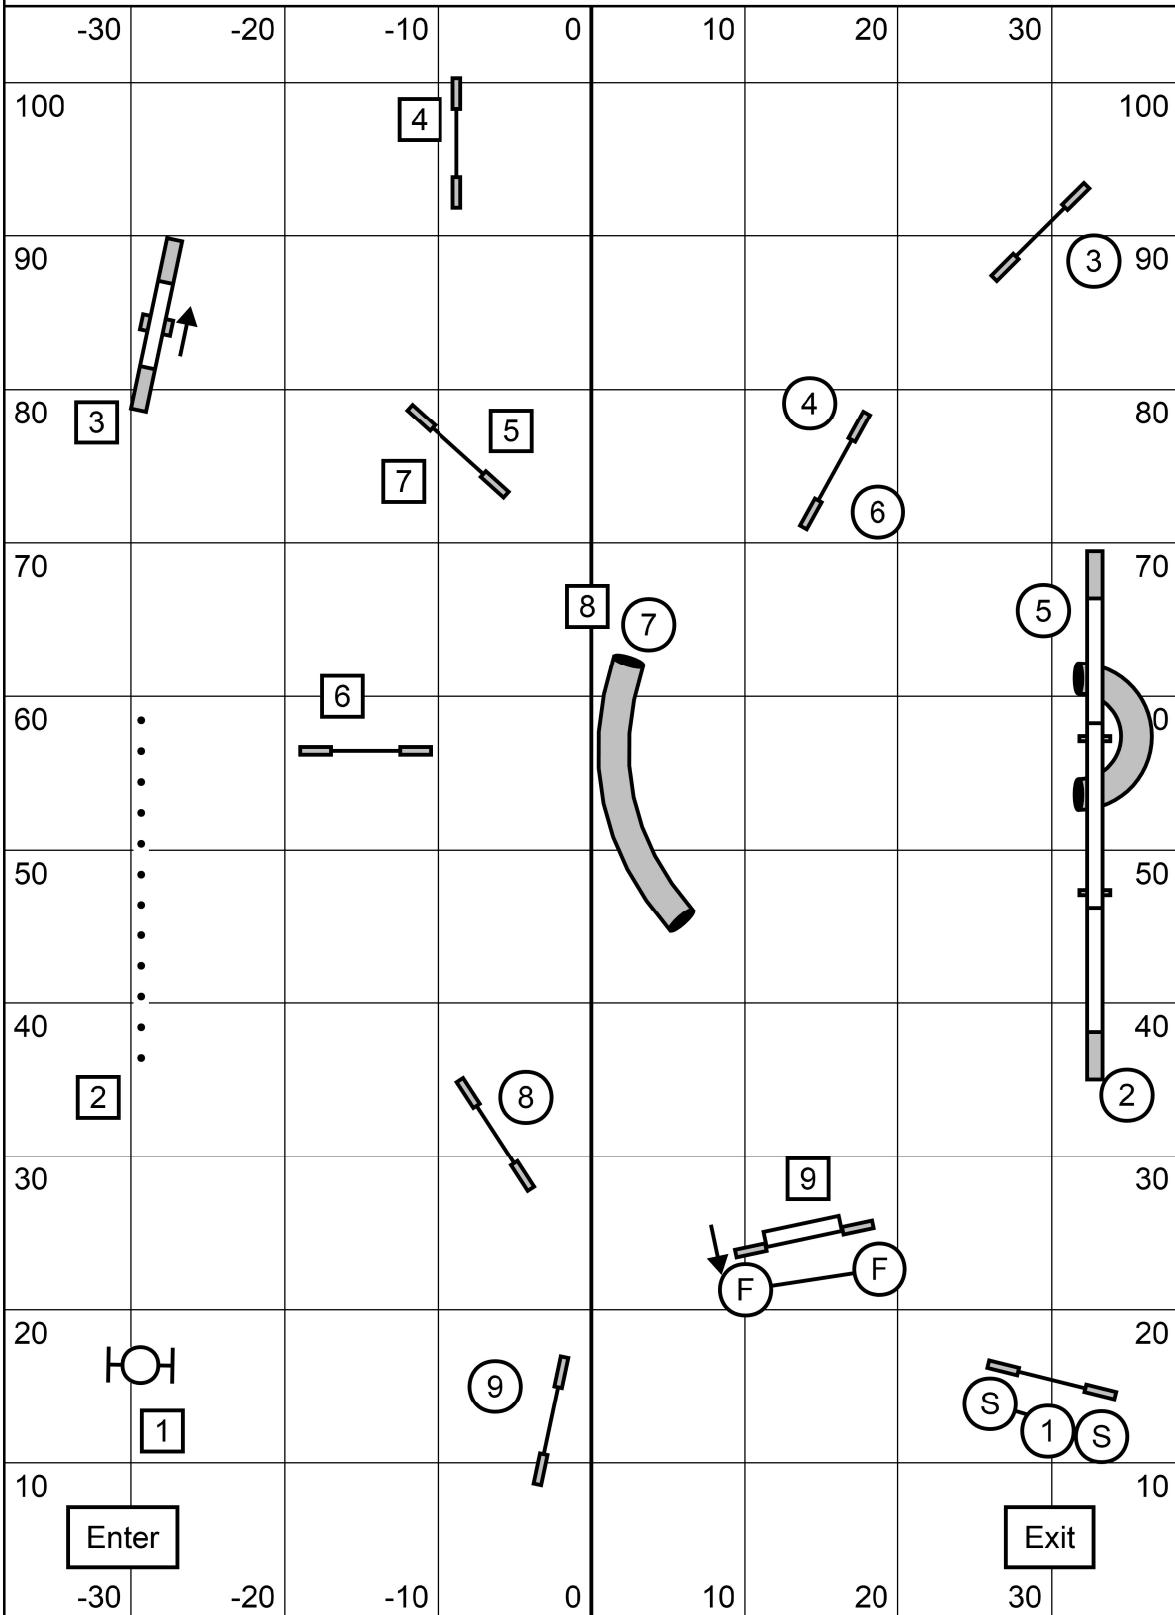

Sunday January, 22 2023

Combined Pairs Relay

PAWS
USDA

Stephen Routh

Circles run first