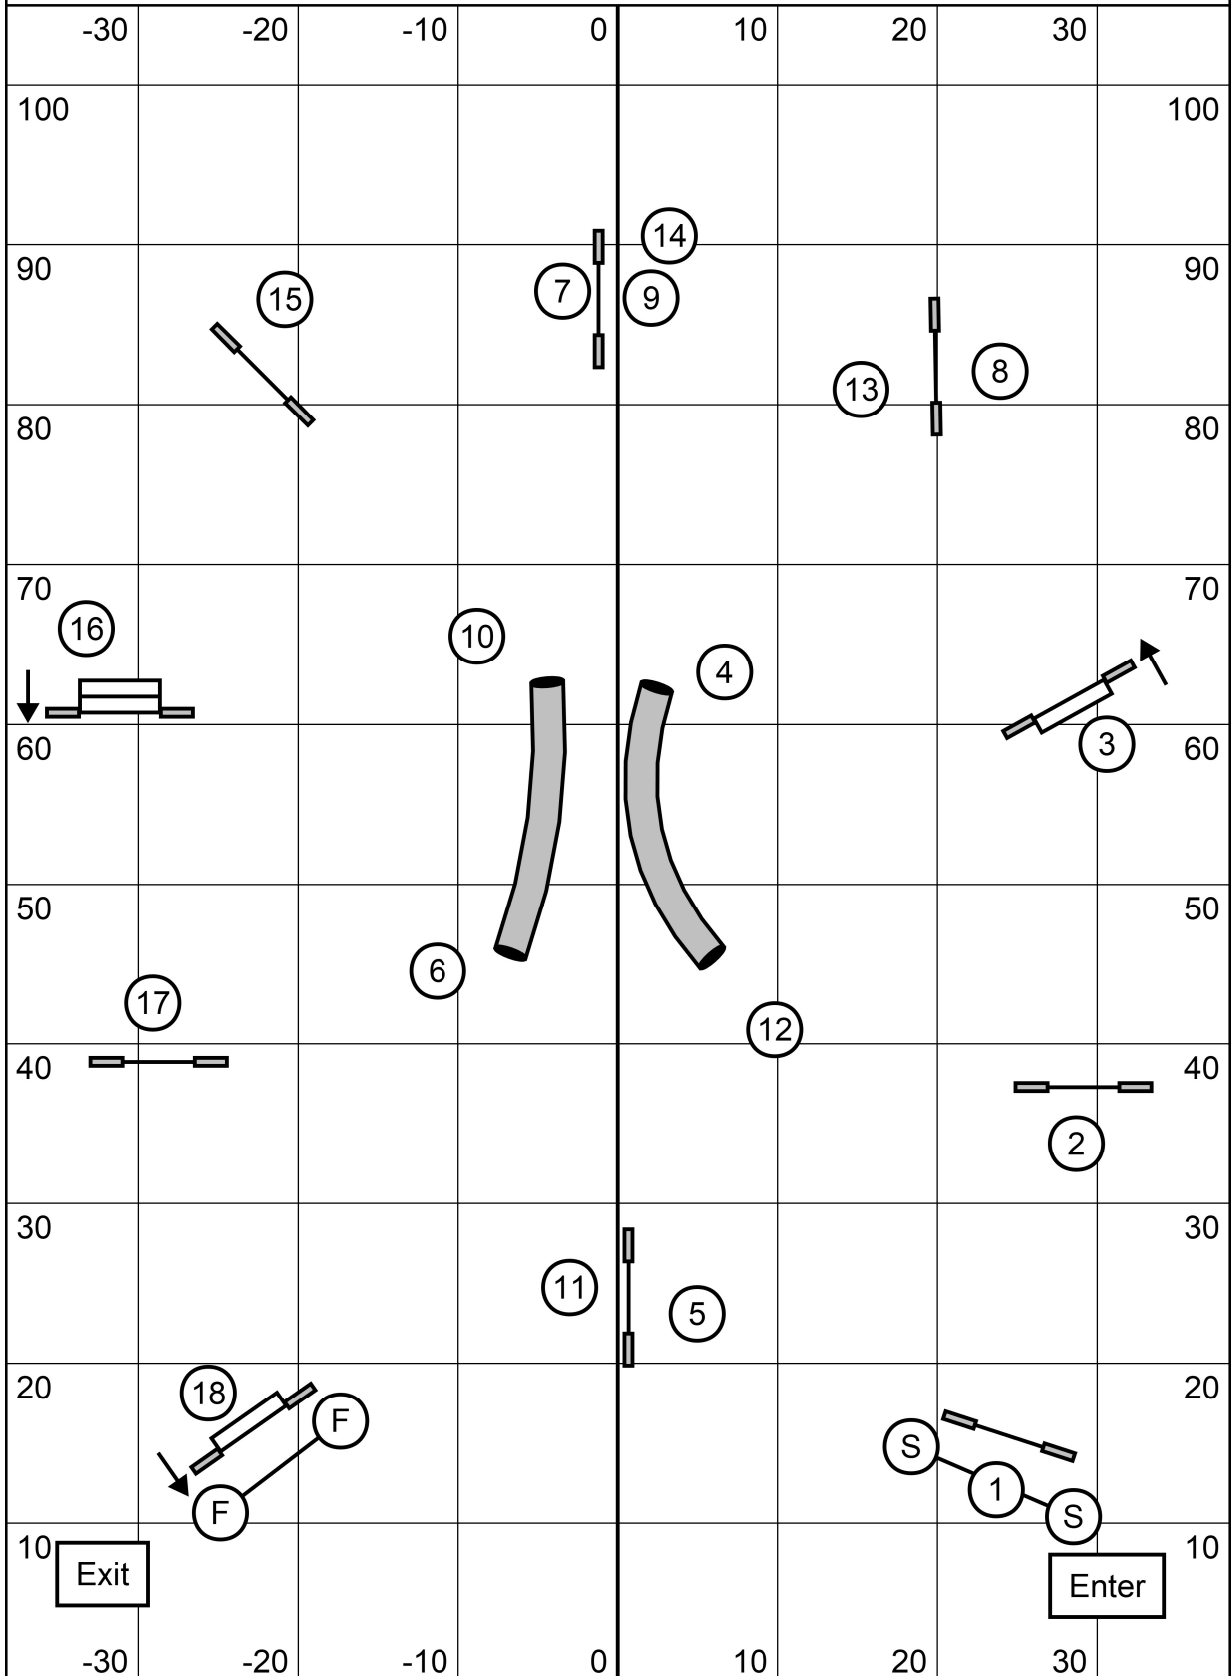

Sunday January, 22 2023

Master/P3?Vet Jumpers

PAWS
USDAA

Stephen Routh