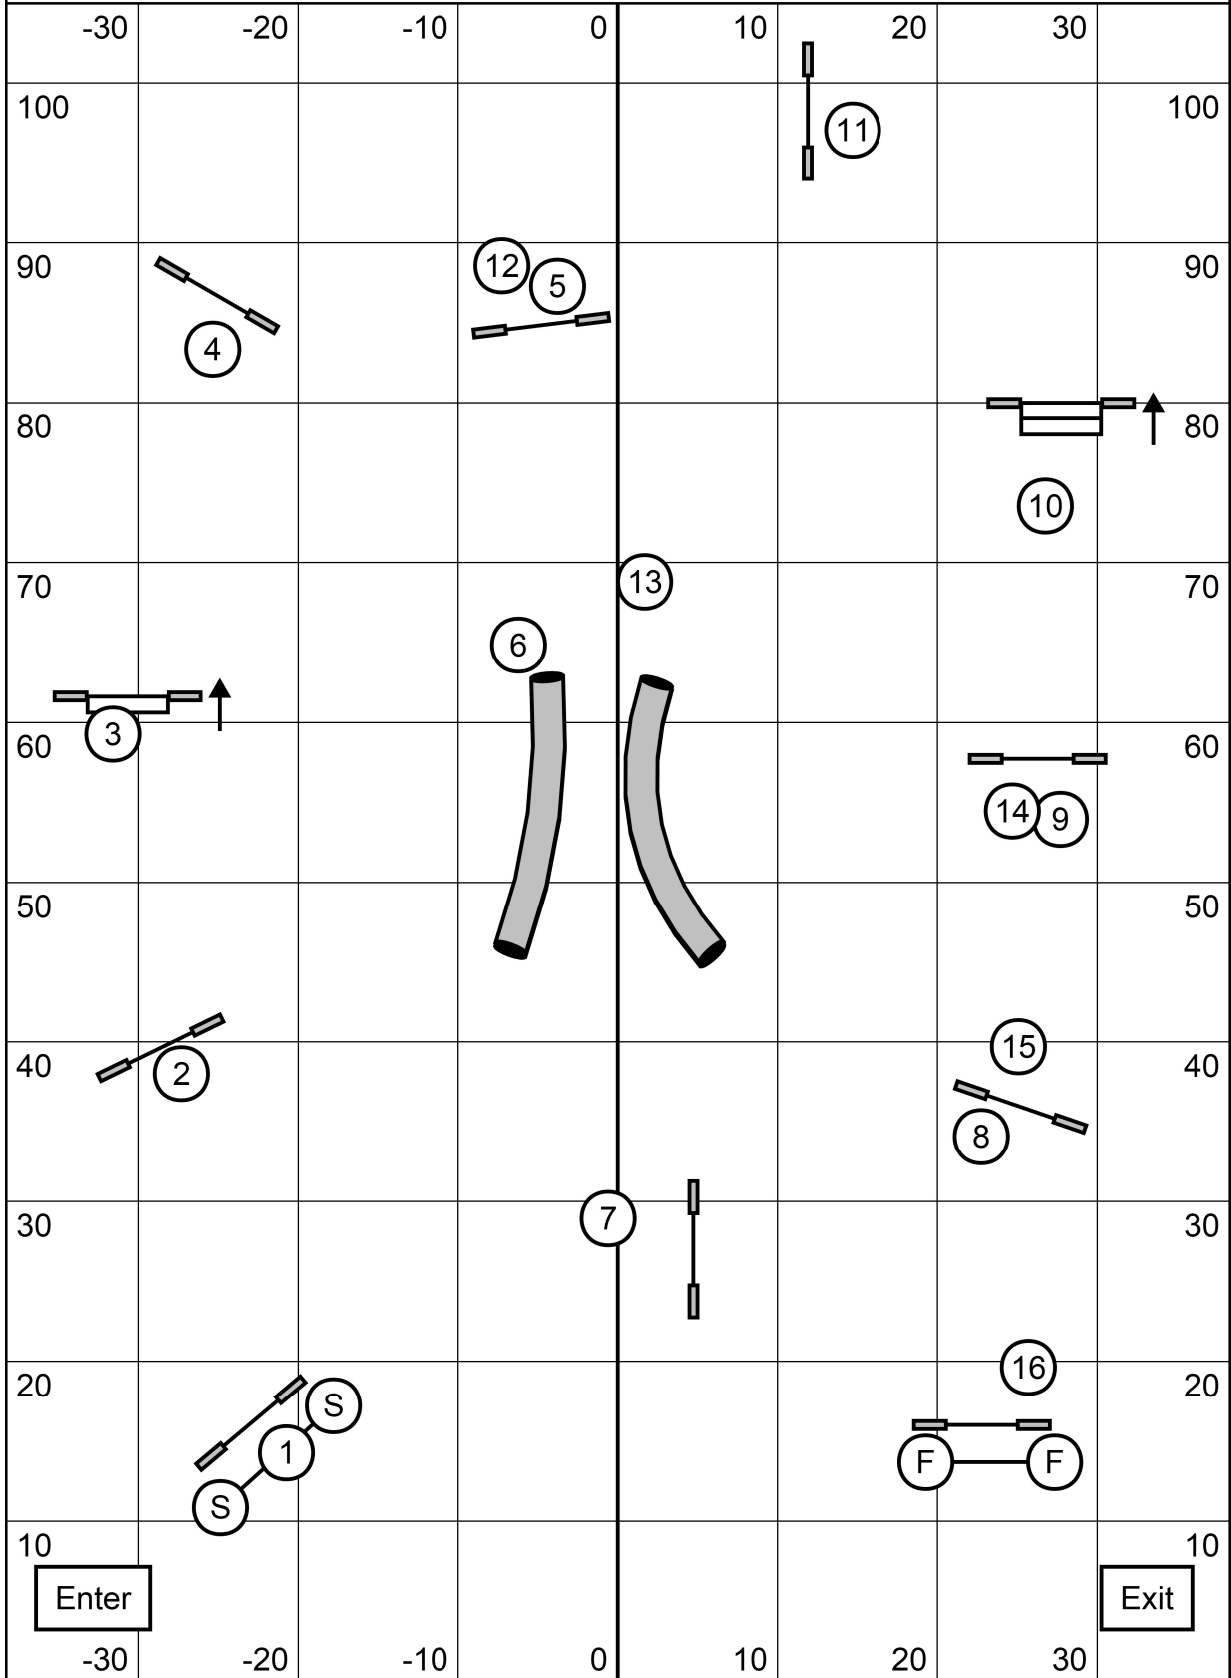

Sunday January, 22 2023

Starters/P1 Jumpers

PAWS
USDAA

Stephen Routh