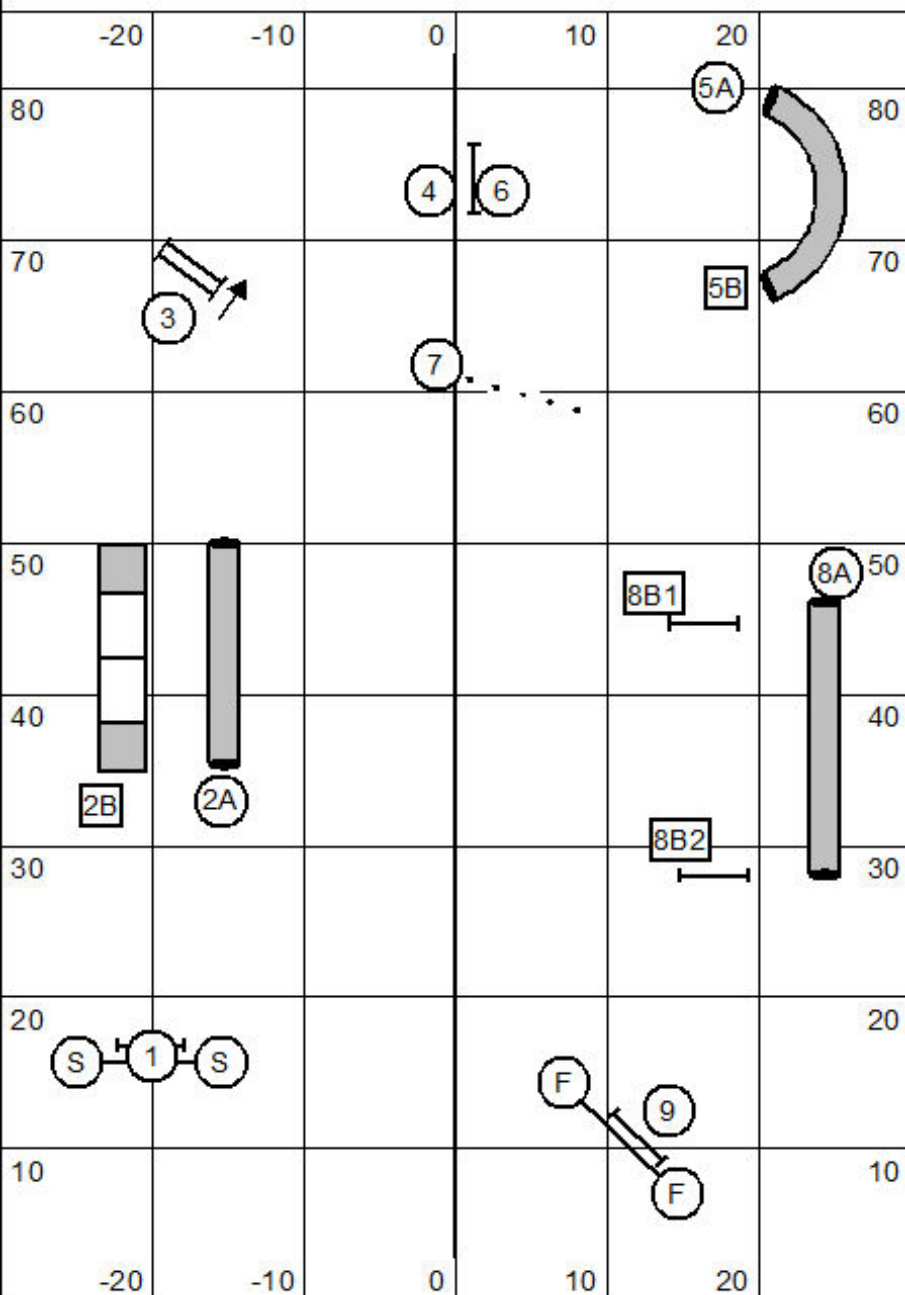

Wildcard 3,4,5 & C

Wildcard 3,4,5 & C
Judged By: John Raymond
December 18, 2022
Riverside Canine Center
Nashua, NH