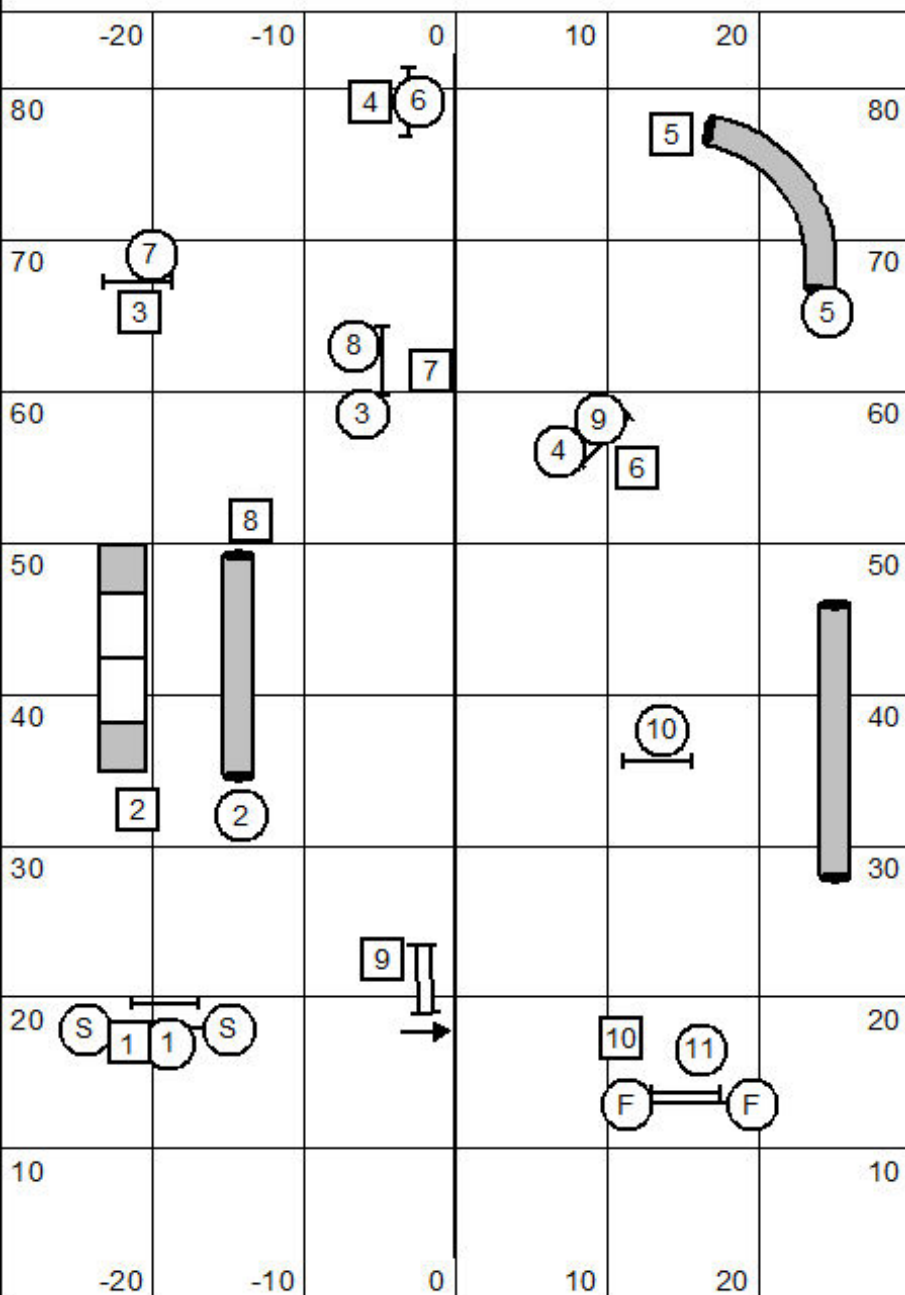

Fullhouse All Levels

Jokers:
A-frame.
Double.
Weaves

Fullhouse all levels
Judged By: John Raymond
December 18, 2022
Riverside Canine Center
Nashua, NH

Colors 1 & 2

Colors 1 & 2
 Judged By: John Raymond
 December 18, 2022
 Riverside Canine Center
 Nashua, NH

Snooker 3,4,5 & C

Snooker 3,4,5 & C

LARGE - 40

SMALL - 45

Judged By: John Raymond

December 18, 2022

Riverside Canine Center

Nashua, NH

Snooker 1 & 2

Snooker 1 & 2

LARGE - 40
SMALL - 45

Judged By: John Raymond
December 18, 2022
Riverside Canine Center
Nashua, NH

Jumpers 3,4,5 & C

Jumpers 3,4,5 & C
 Judged By: John Raymond
 Decemberr 18, 2022
 Riverside Canine Center
 Nashua, NH