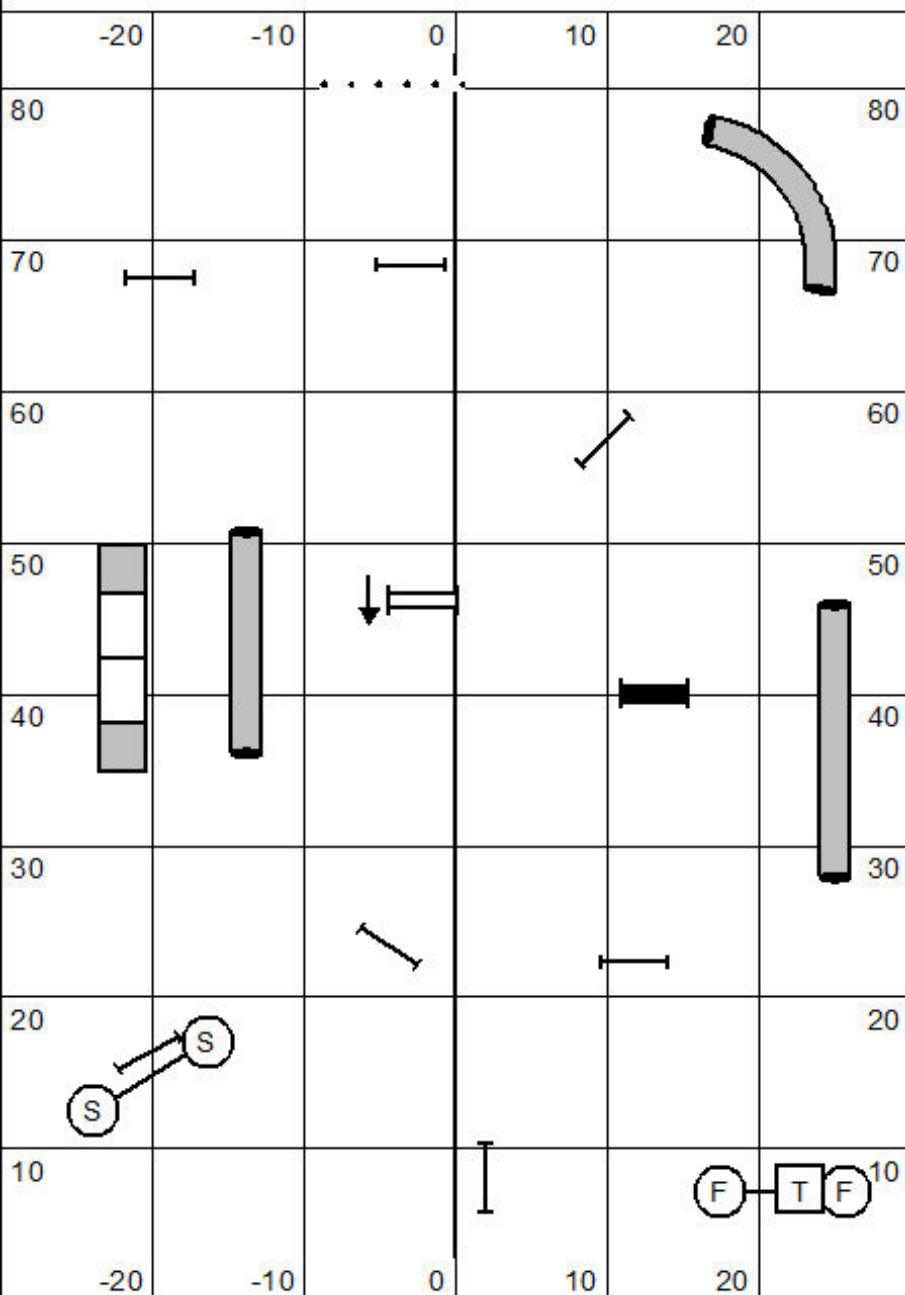

Fullhouse All Levels

Jokers:
A-frame.
Double.
Weaves

Fullhouse all levels
Judged By: John Raymond
December 18, 2022
Riverside Canine Center
Nashua, NH