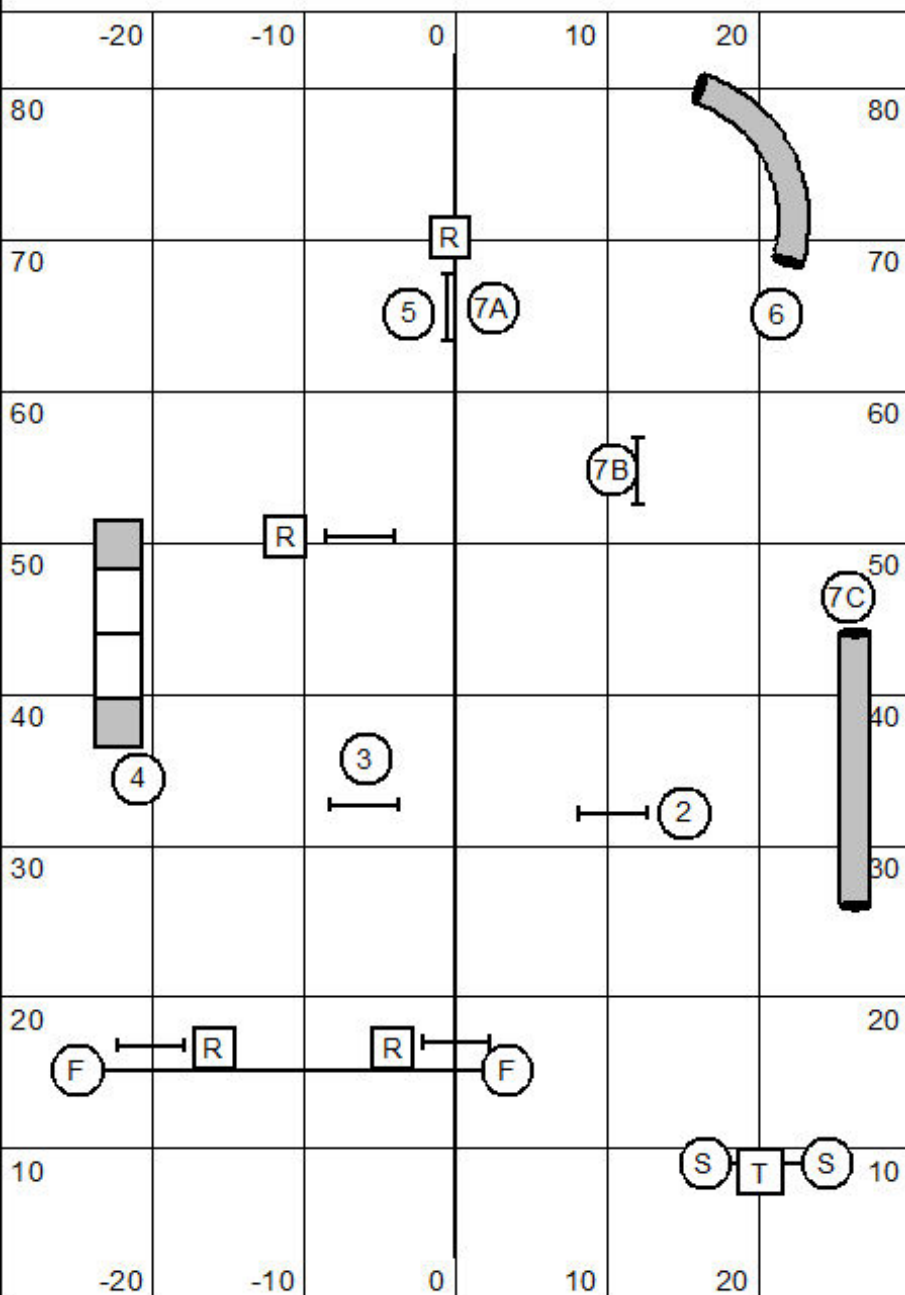

Snooker 3,4,5 & C

Snooker 3,4,5 & C

LARGE - 40

SMALL - 45

Judged By: John Raymond

December 18, 2022

Riverside Canine Center

Nashua, NH