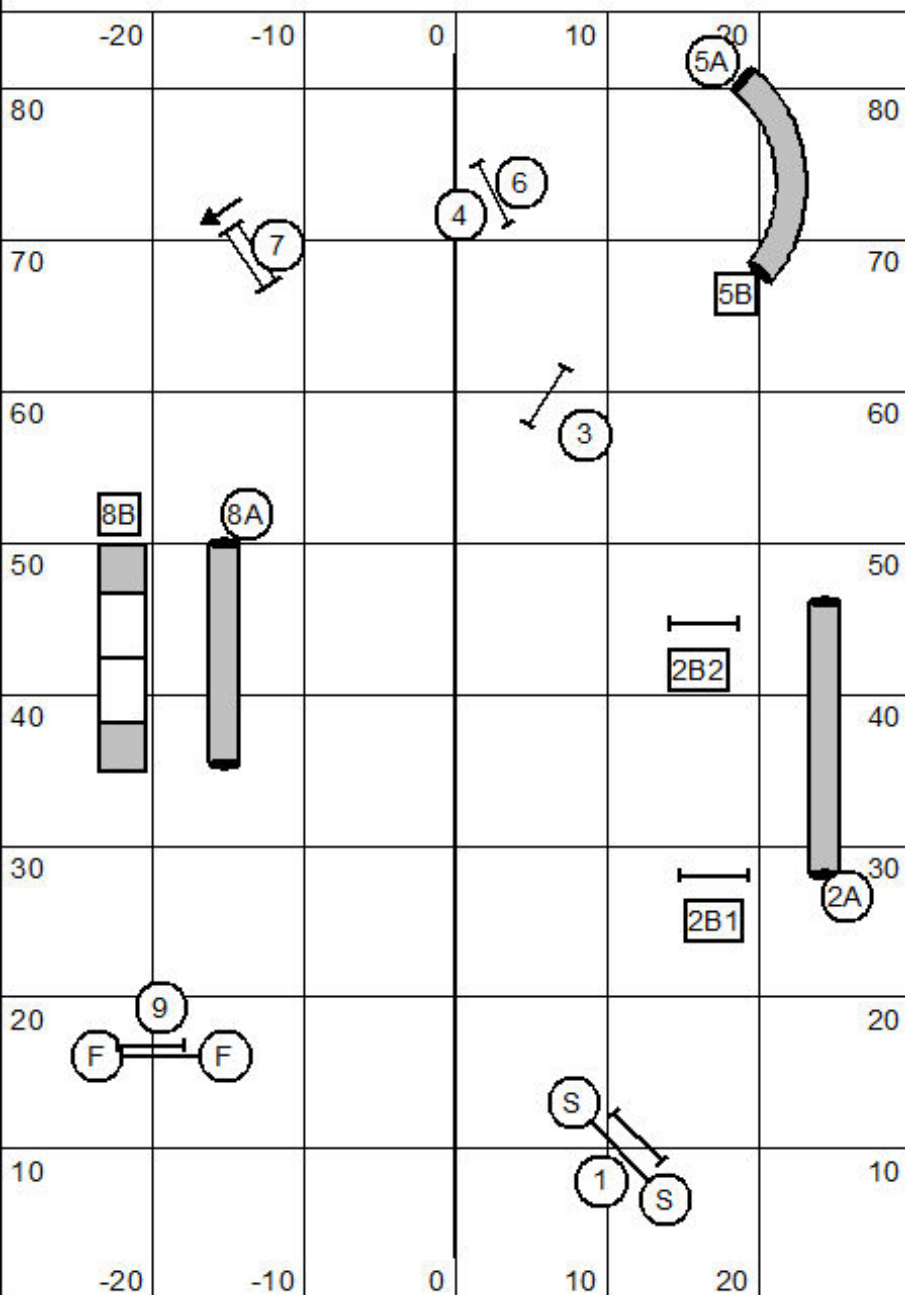

Wildcard 1 & 2

Wildcard 1 & 2
Judged By: John Raymond
December 18, 2022
Riverside Canine Center
Nashua, NH