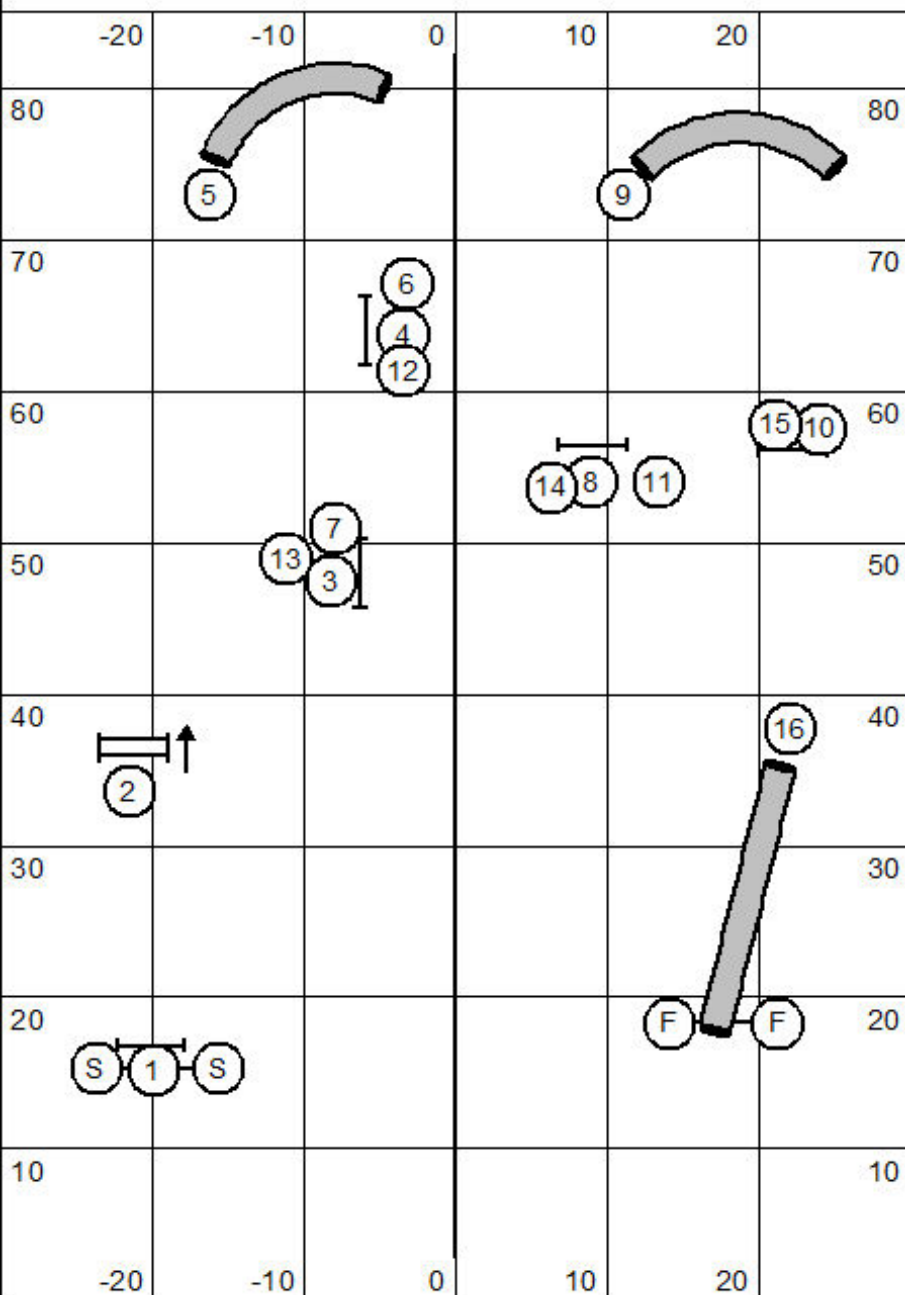

Snooker 1 & 2

Snooker 1 & 2

LARGE - 40
SMALL - 45

Judged By: John Raymond
December 18, 2022
Riverside Canine Center
Nashua, NH

Jumpers 3,4,5 & C

Jumpers 3,4,5 & C
 Judged By: John Raymond
 Decemberr 18, 2022
 Riverside Canine Center
 Nashua, NH