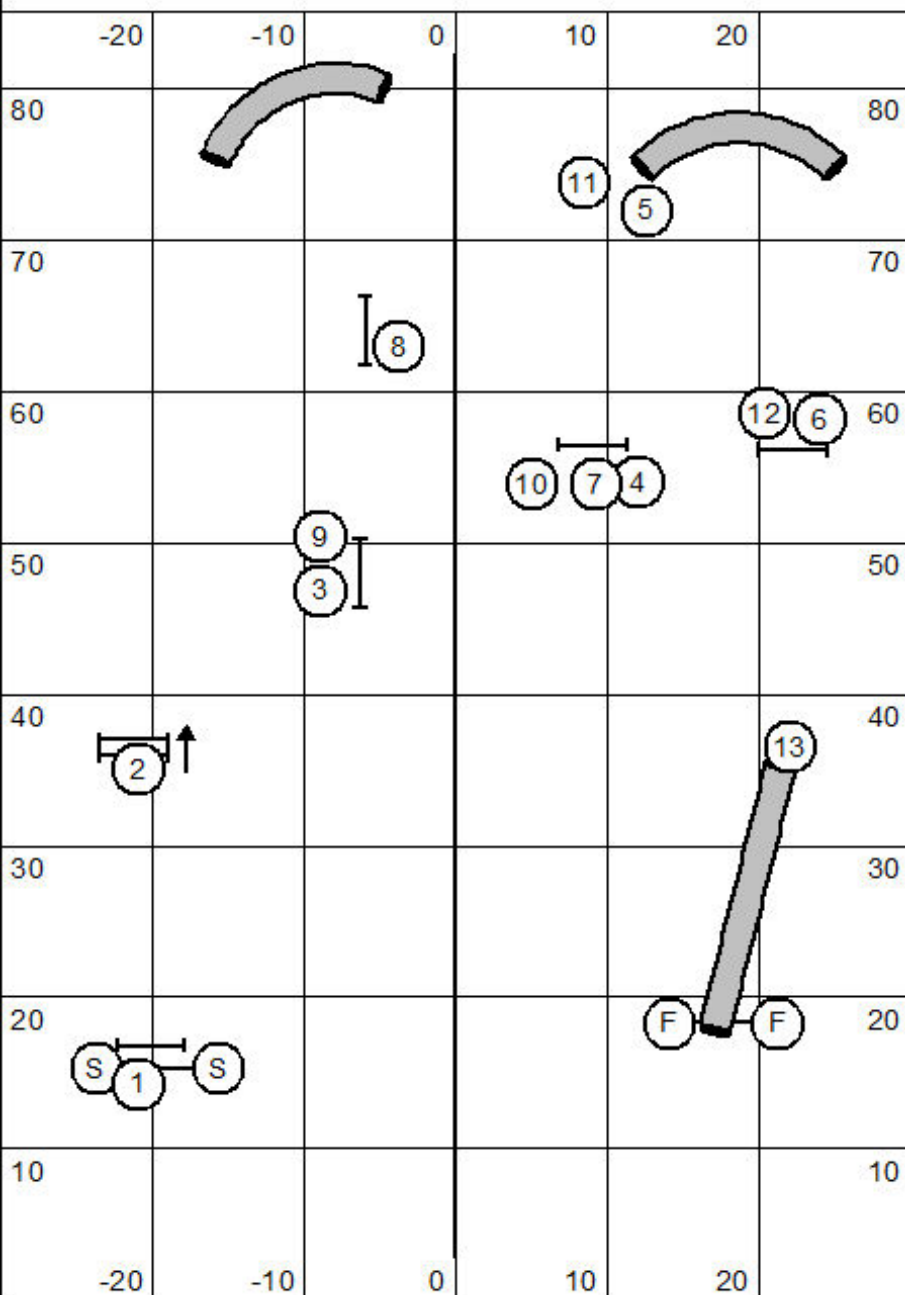

Jumpers 1 & 2

Jumpers 1 & 2
Judged By: John Raymond
December 18, 2022
Riverside Canine Center
Nashua, NH