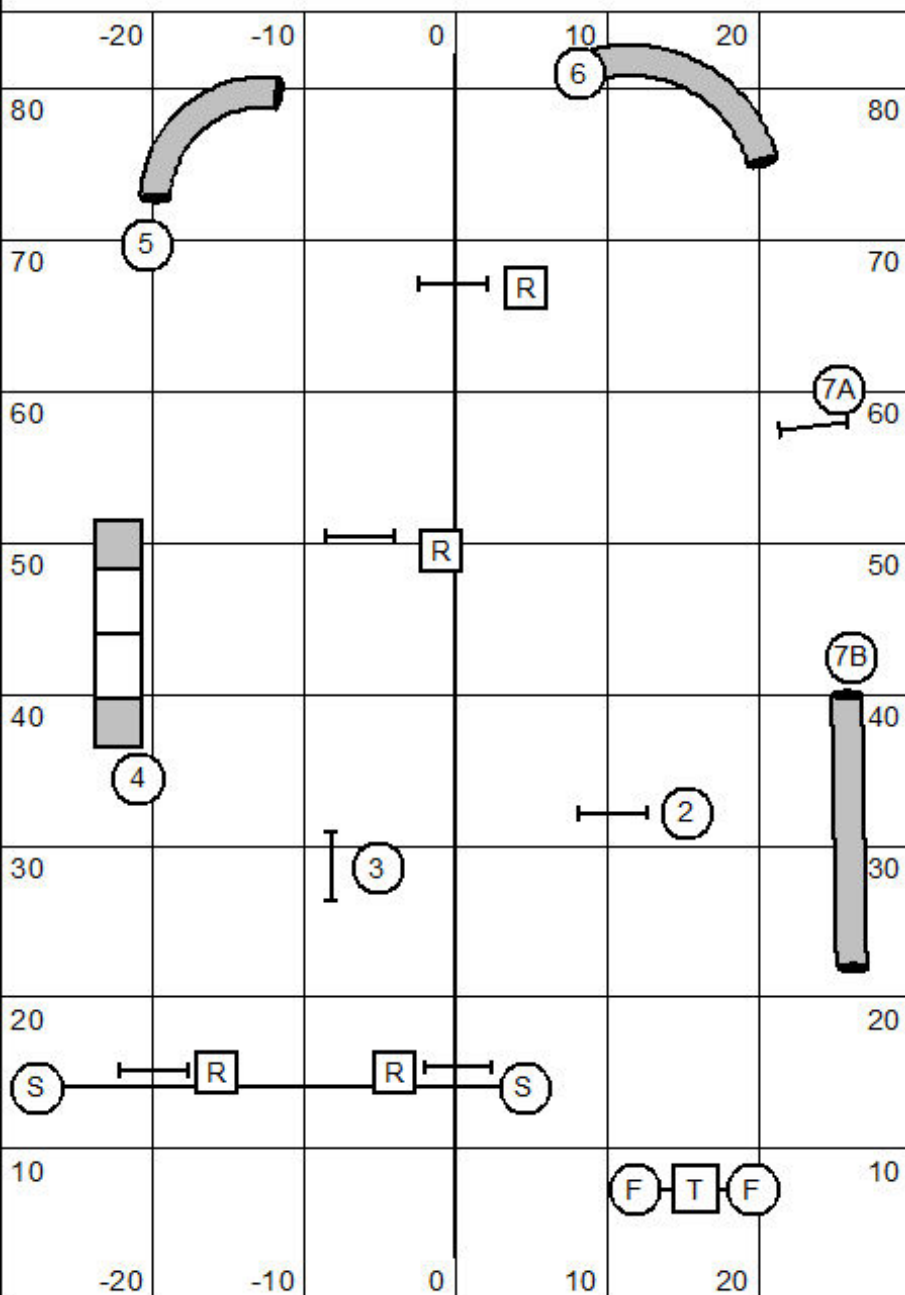

Snooker 1 & 2

Snooker 1 & 2

LARGE - 40
SMALL - 45

Judged By: John Raymond
December 18, 2022
Riverside Canine Center
Nashua, NH