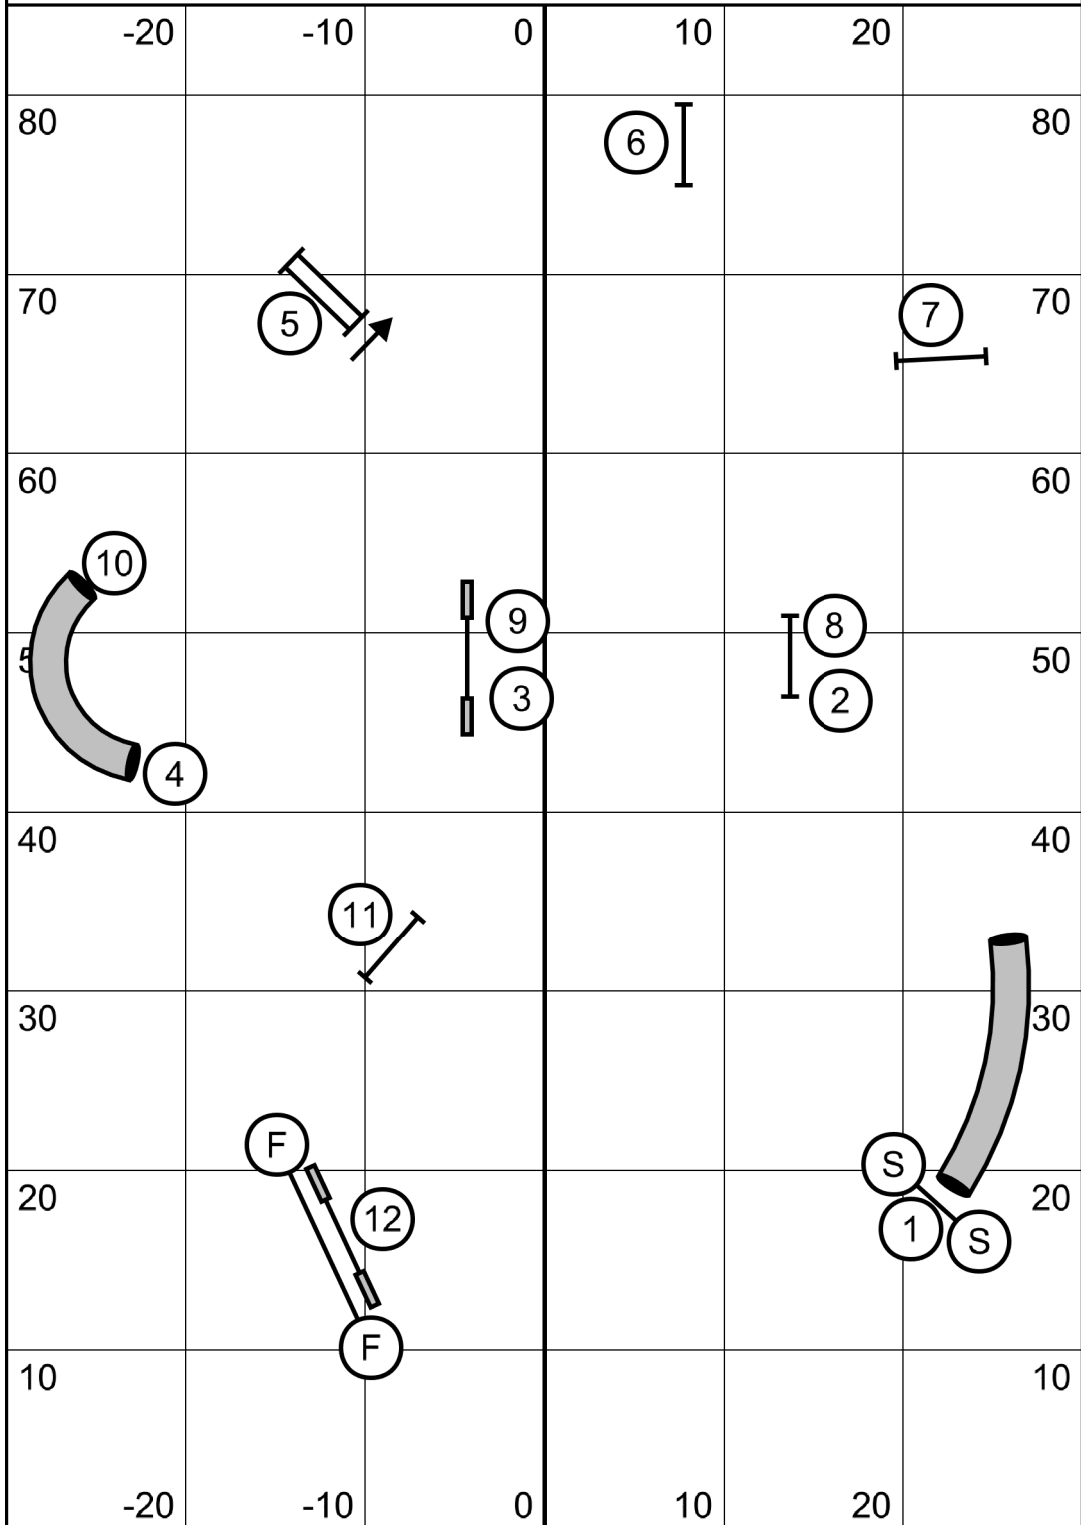

Jumpers 12

Jumpers 12
Judged by Kimberly Stumph
December 10, 2022
Riverside Canine Center
Nashua, NH