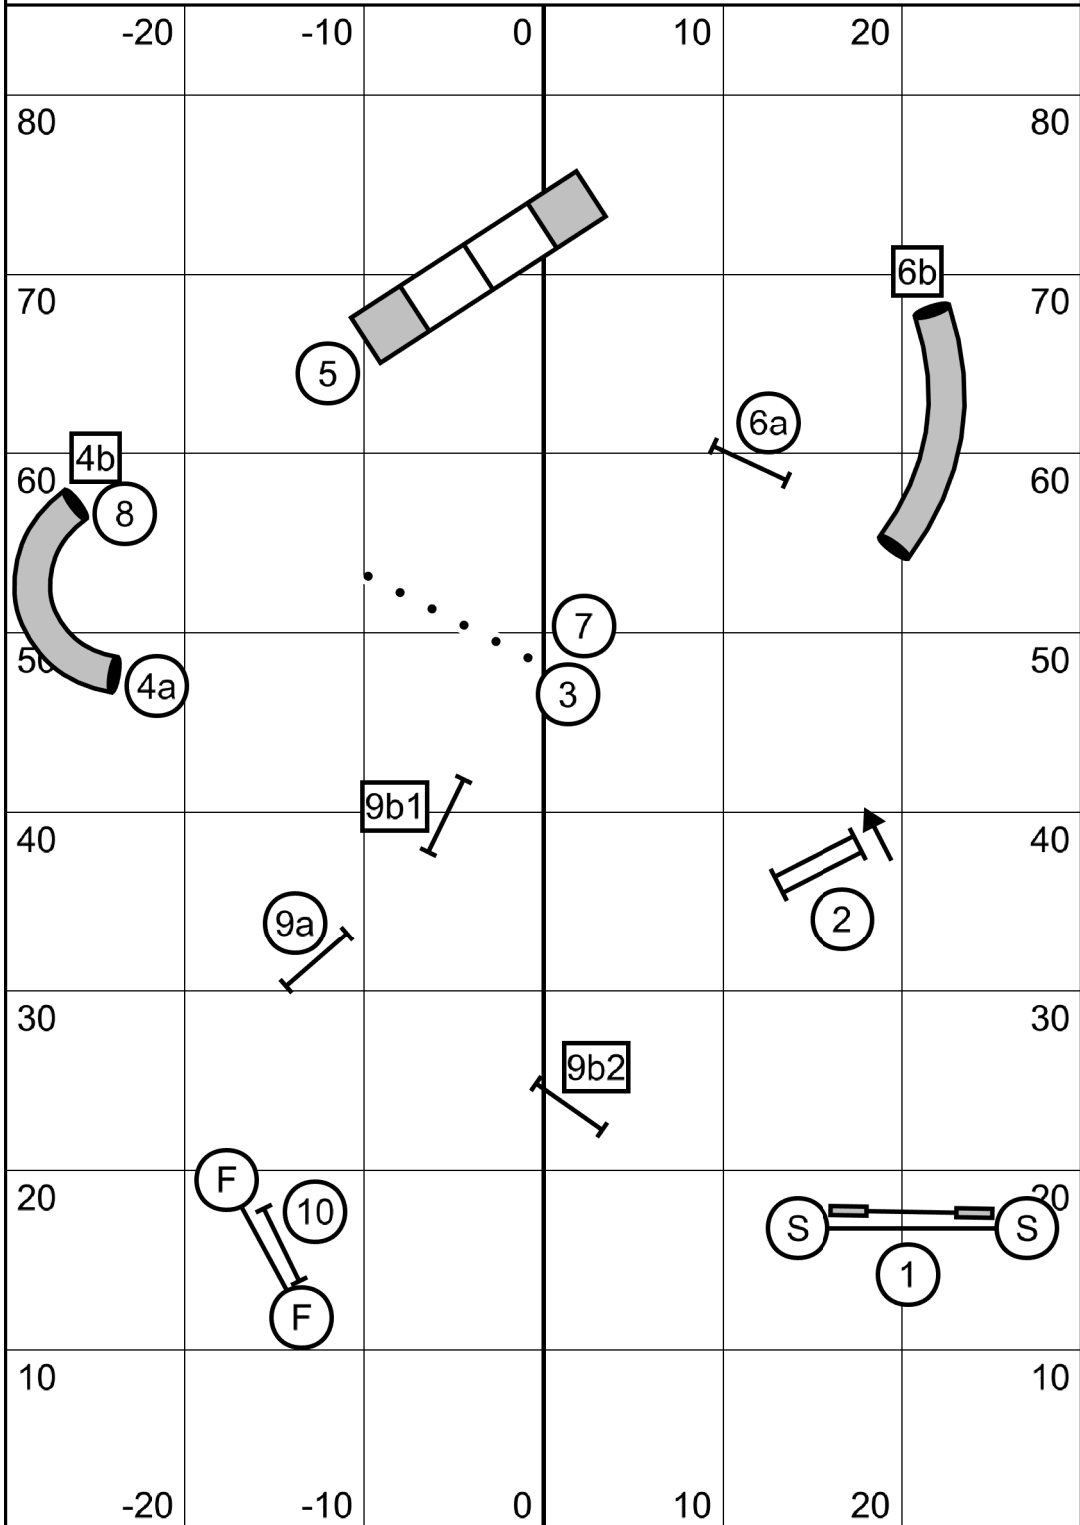

Wildcard 345C

Wildcard 345C
Judged by Kimberly Stumph
December 10, 2022
Riverside Canine Center
Nashua, NH