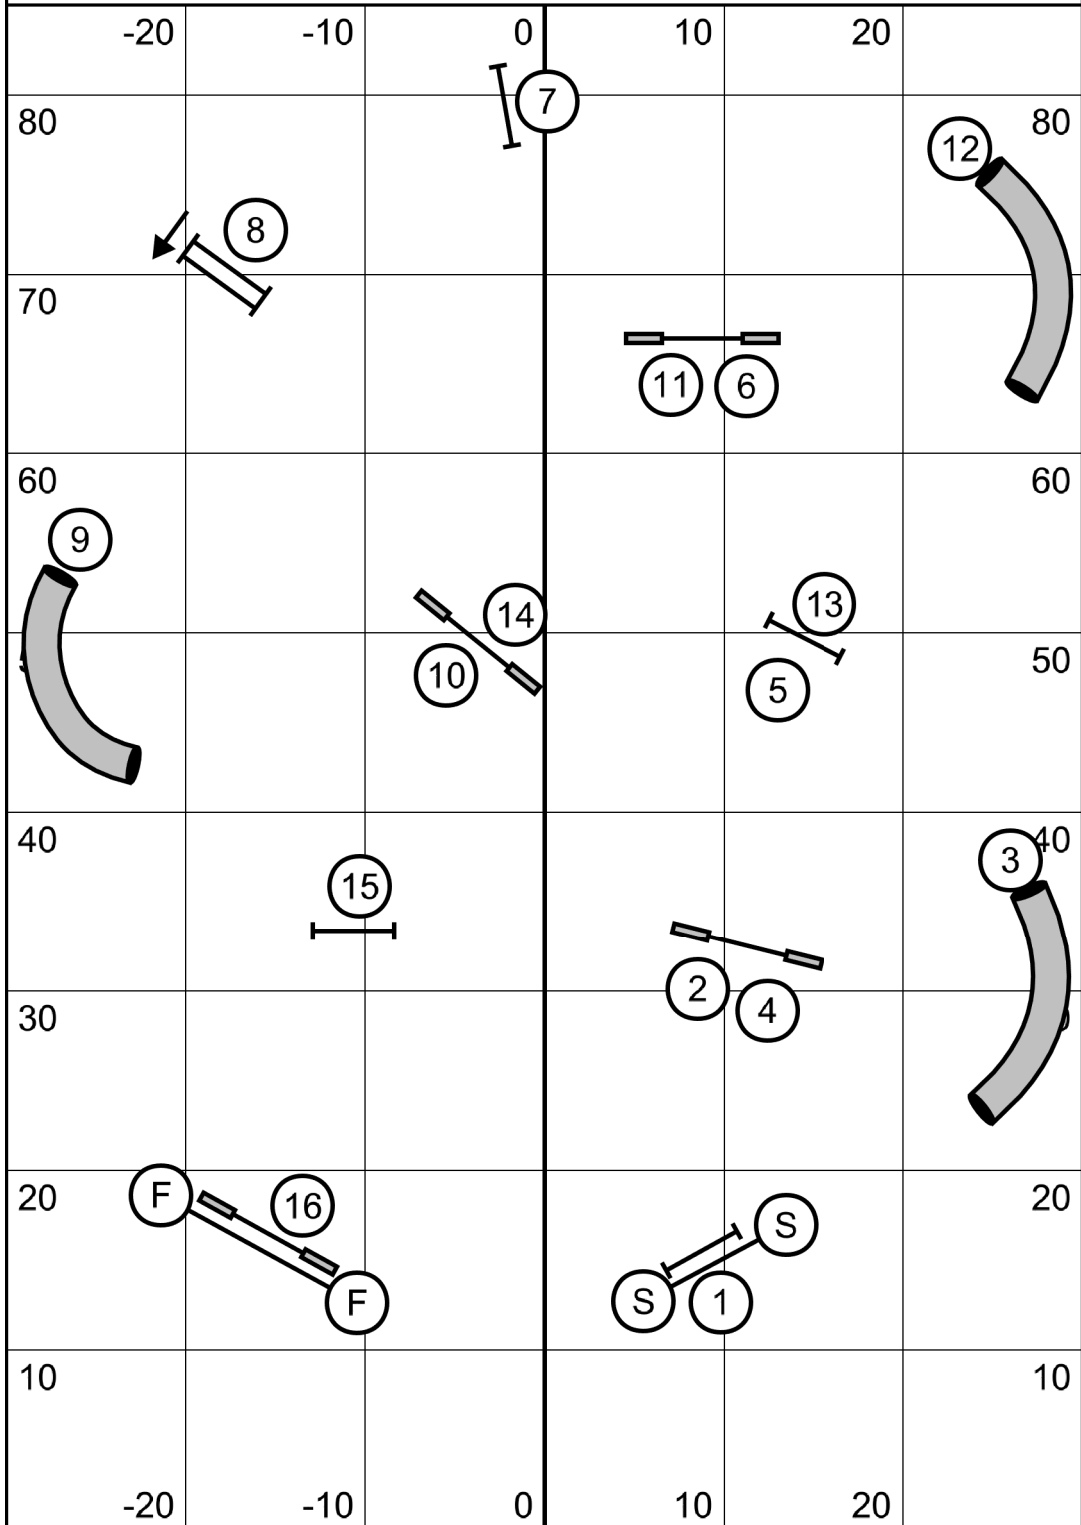

Jumpers 345C

Jumpers 345C
Judged by Kimberly Stumph
December 10, 2022
Riverside Canine Center
Nashua, NH