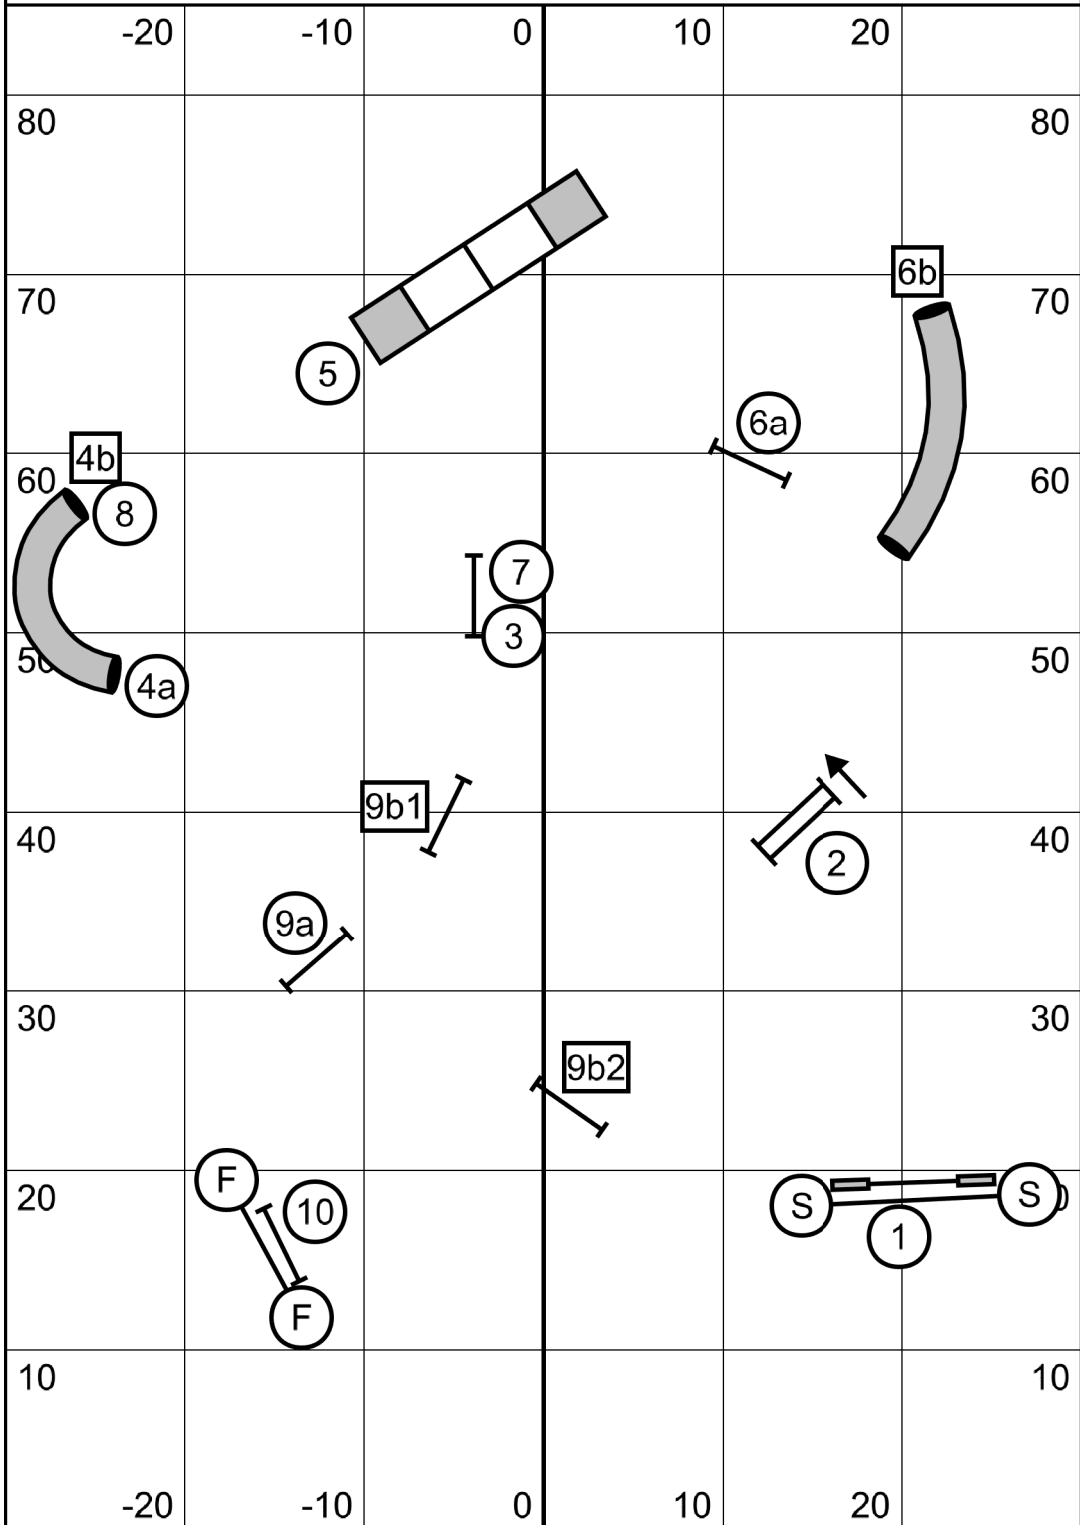

Wildcard 12

Wildcard 12
Judged by Kimberly Stumph
December 10, 2022
Riverside Canine Center
Nashua, NH