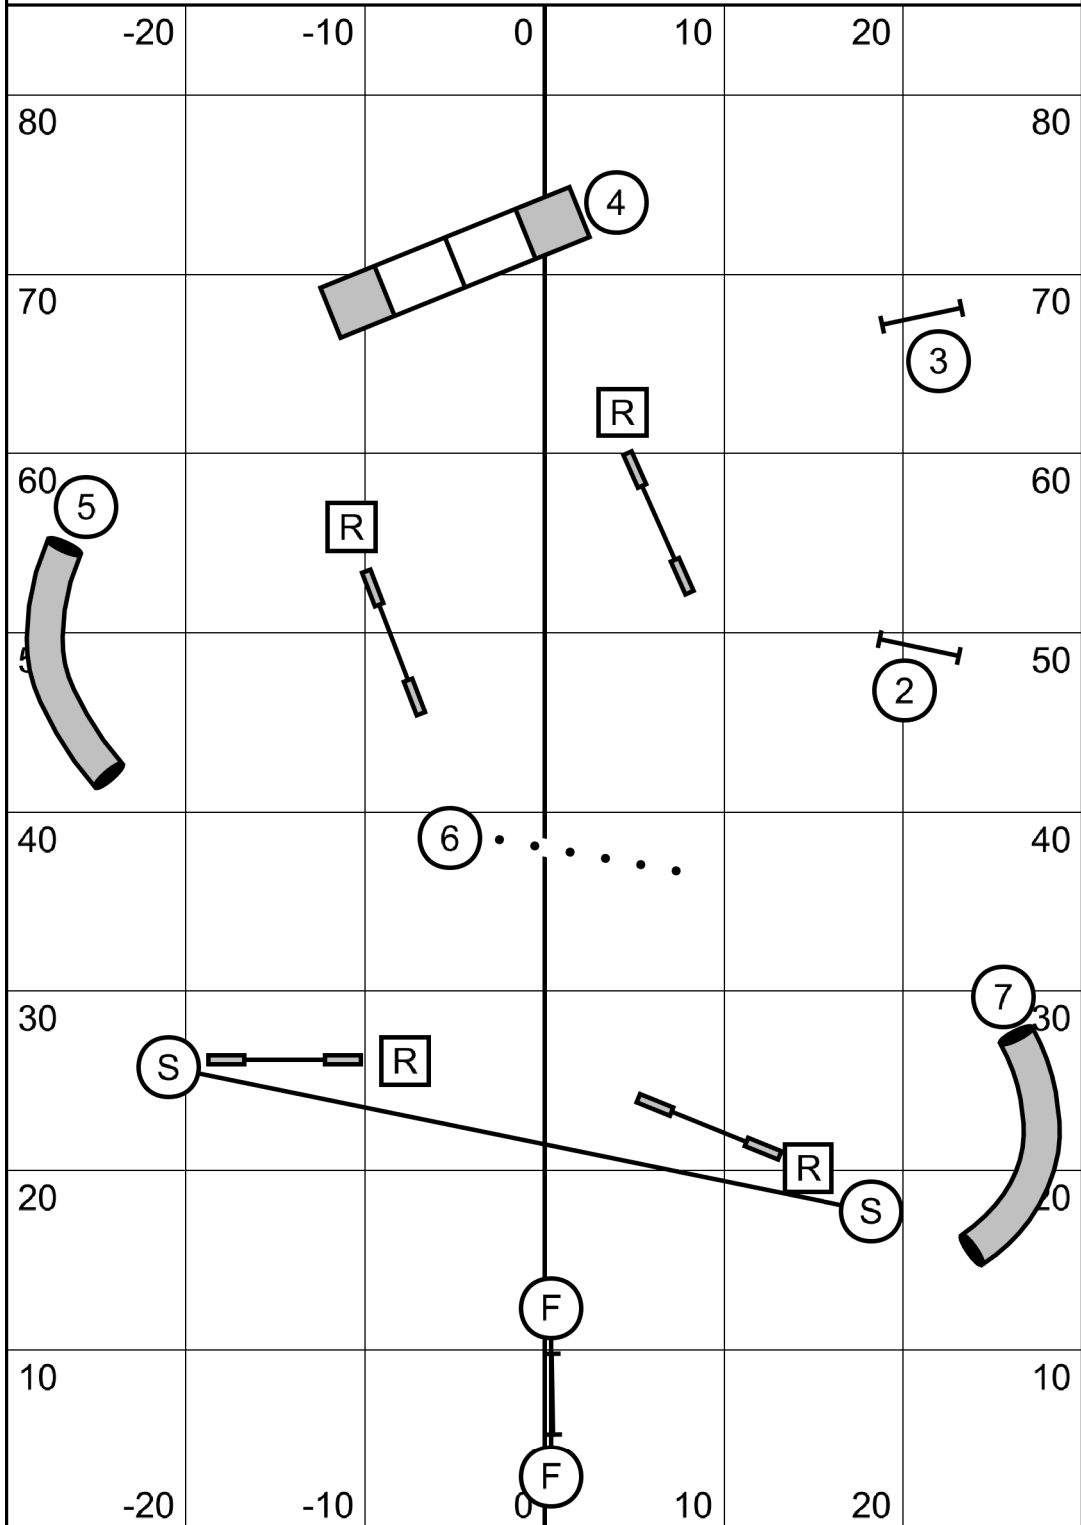

Snooker 12

Snooker 12
 Judged by Kimberly Stumph
 December 10, 2022
 Riverside Canine Center
 Nashua, NH

Snooker 345C

Snooker 345C
Judged by Kimberly Stumph
December 10, 2022
Riverside Canine Center
Nashua, NH