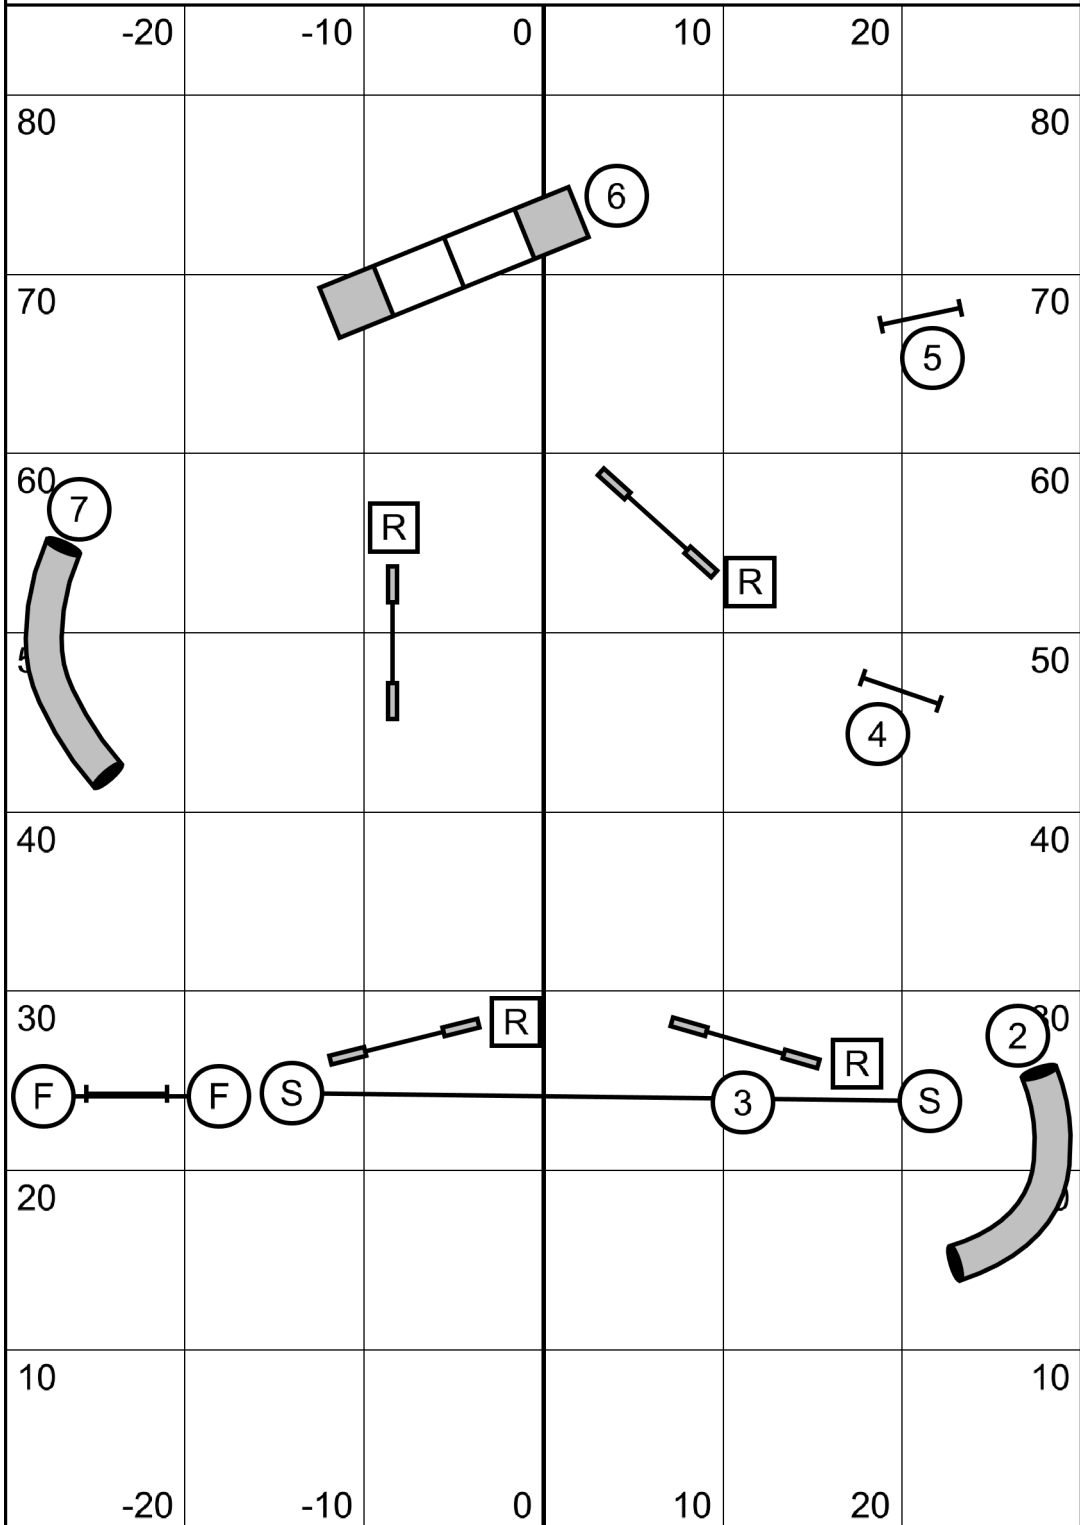

Snooker 12

Snooker 12
 Judged by Kimberly Stumph
 December 10, 2022
 Riverside Canine Center
 Nashua, NH

Snooker 345C

Snooker 345C
Judged by Kimberly Stumph
December 10, 2022
Riverside Canine Center
Nashua, NH