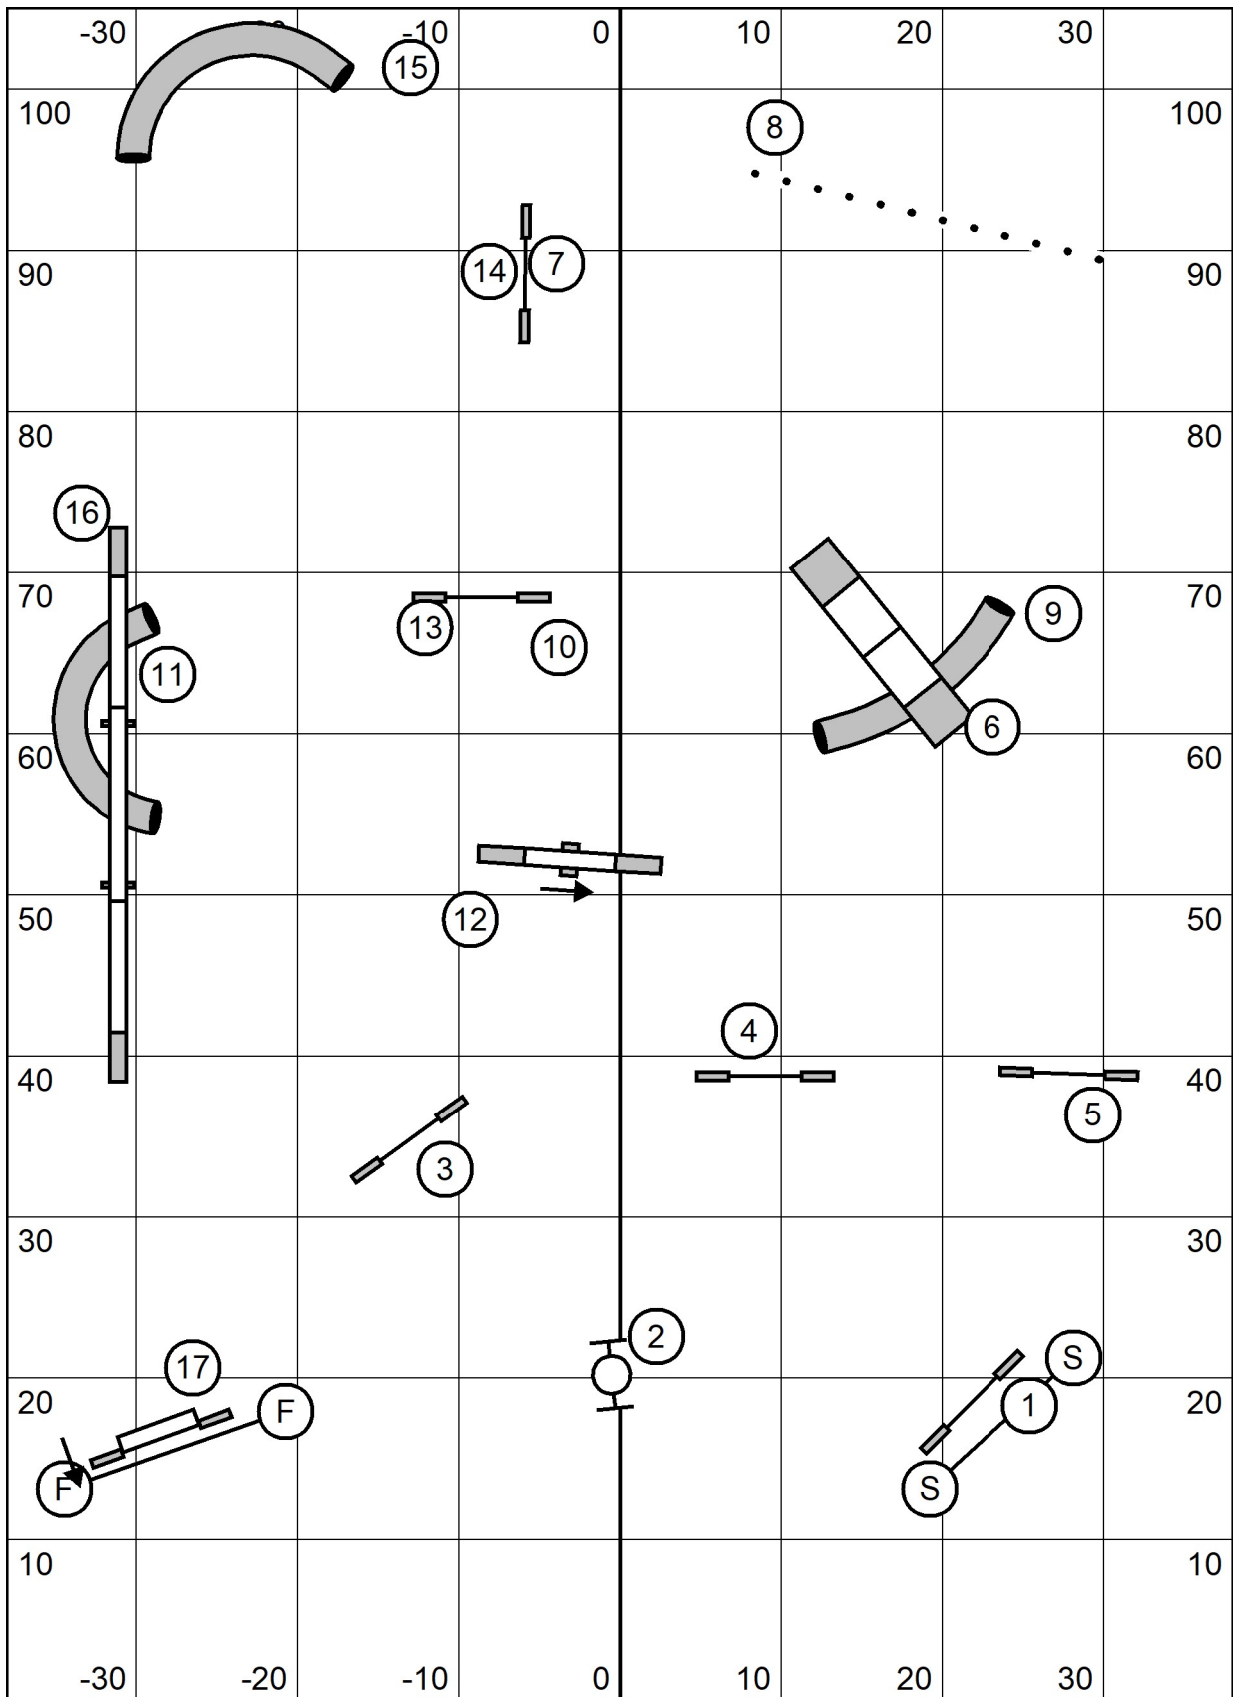

TS

Enter

1st half light numbers 1-10
 2nd half dark numbers 1-10
 your choice

Gamble Times	
20-24	17 sec
16	18 sec
12	19 sec
8	20 sec
perf add 1 sec	
vet add 2 sec	

Exit 0

back to back ok
no sequencing contacts

1,3,5,7 DW 7
25 sec opening

Starters/P1 Gamblers
PAWS
Sun Dec 4, 2022
Bill Pinder

back to back ok
no sequencing contacts

TS

Enter

Exit

Grand Prix
PAWS
 Sun Dec 4, 2022
 Bill Pinder

TS