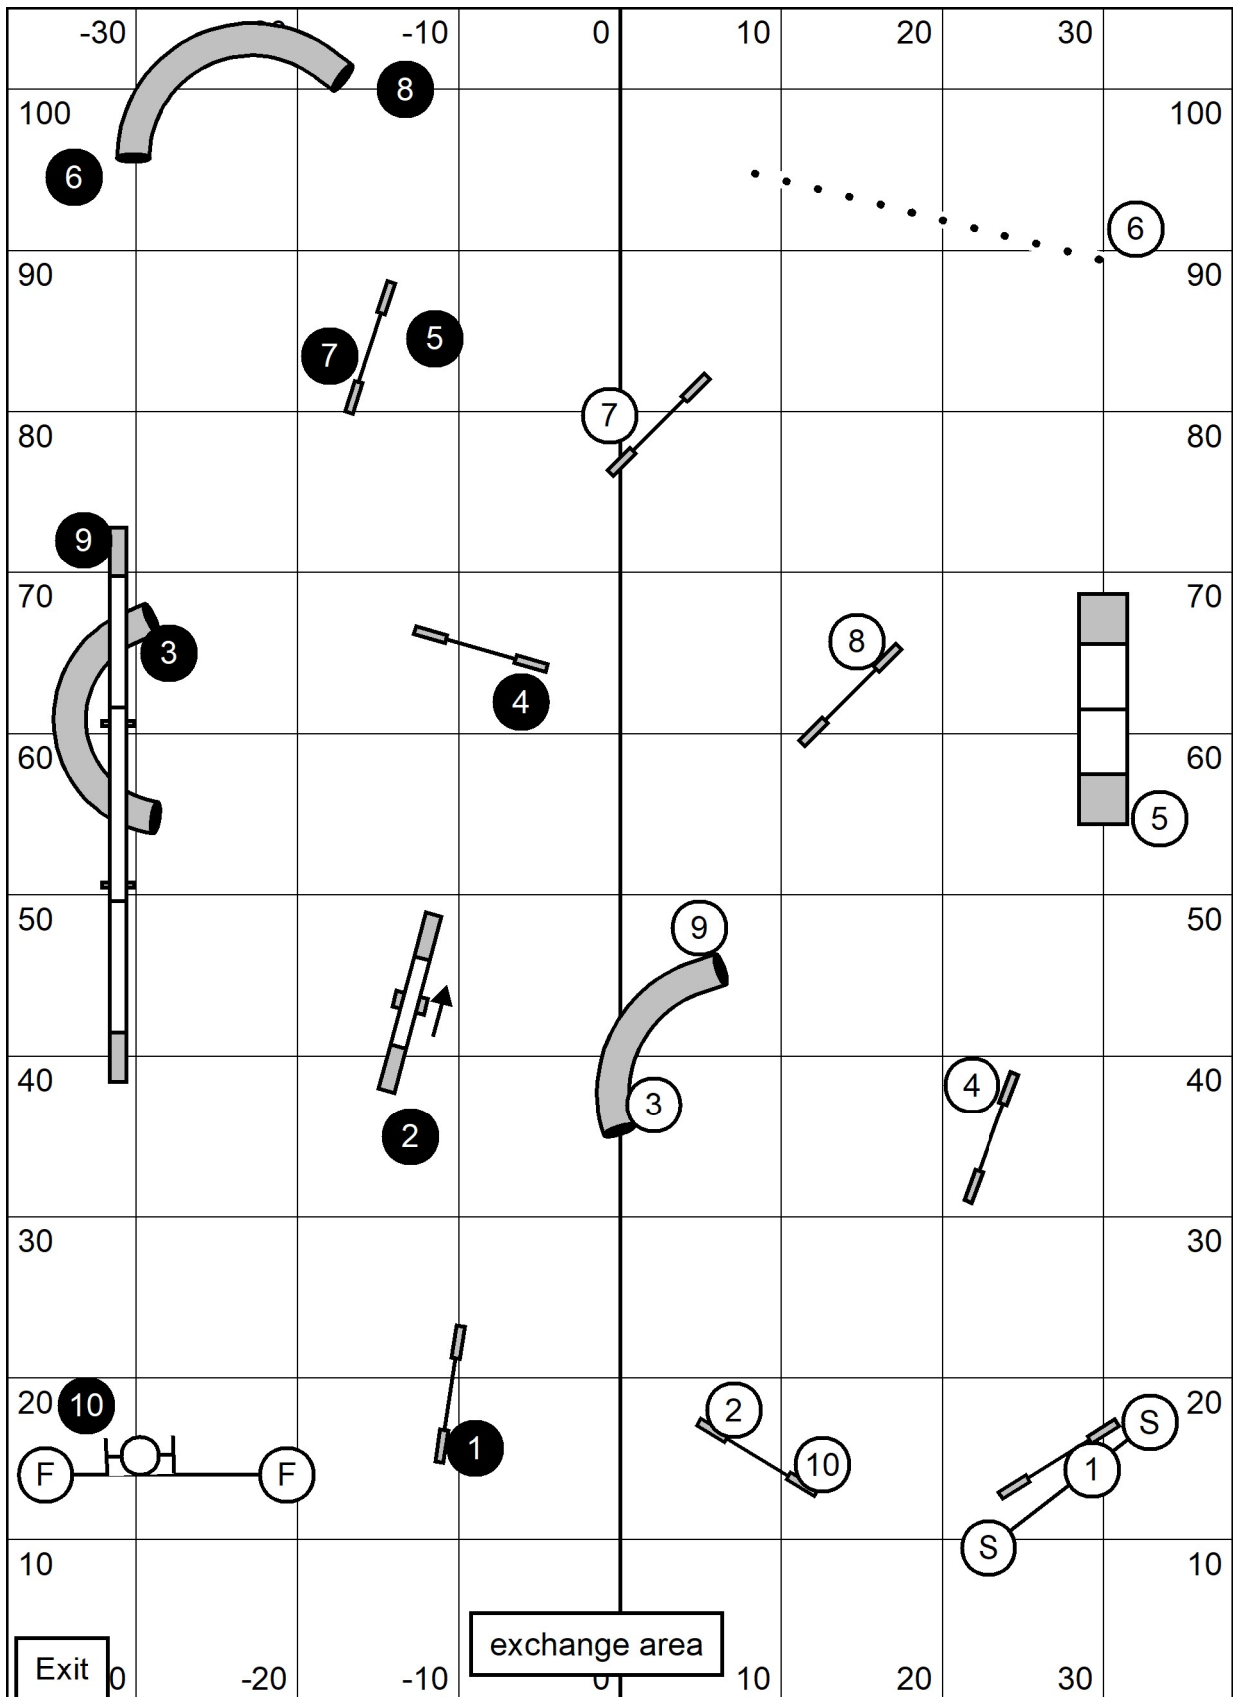

Exit	Masters/P3/Vet Jumpers PAWS Sun Dec 4, 2022 Bill Pinder	TS	Enter
------	---	----	-------

Exit	Advanced/P2 Jumpers PAWS Sun Dec 4, 2022 Bill Pinder	TS	Enter
------	--	----	-------

Combined Pairs Relay
PAWS
 Sun Dec 4, 2022
 Bill Pinder

TS

Enter

1st half light numbers 1-10
 2nd half dark numbers 1-10
 your choice

Gamble Times	
20-24	17 sec
16	18 sec
12	19 sec
8	20 sec
perf add 1 sec	
vet add 2 sec	

Exit 0

back to back ok
no sequencing contacts

1,3,5,7 DW 7
25 sec opening

Masters/P3/Vet Gamblers

TS

Enter

Paws
Sun Dec 4, 2022
Bill Pinder

Advanced/P2 Gamblers
 PAWS
 Sun Dec 4, 2022
 Bill Pinder

TS Enter

Exit 0

1,3,5,7 DW 7
25 sec opening

Starters/P1 Gamblers
PAWS
Sun Dec 4, 2022
Bill Pinder

back to back ok
no sequencing contacts

TS

Enter

Exit

Grand Prix
PAWS
 Sun Dec 4, 2022
 Bill Pinder

TS