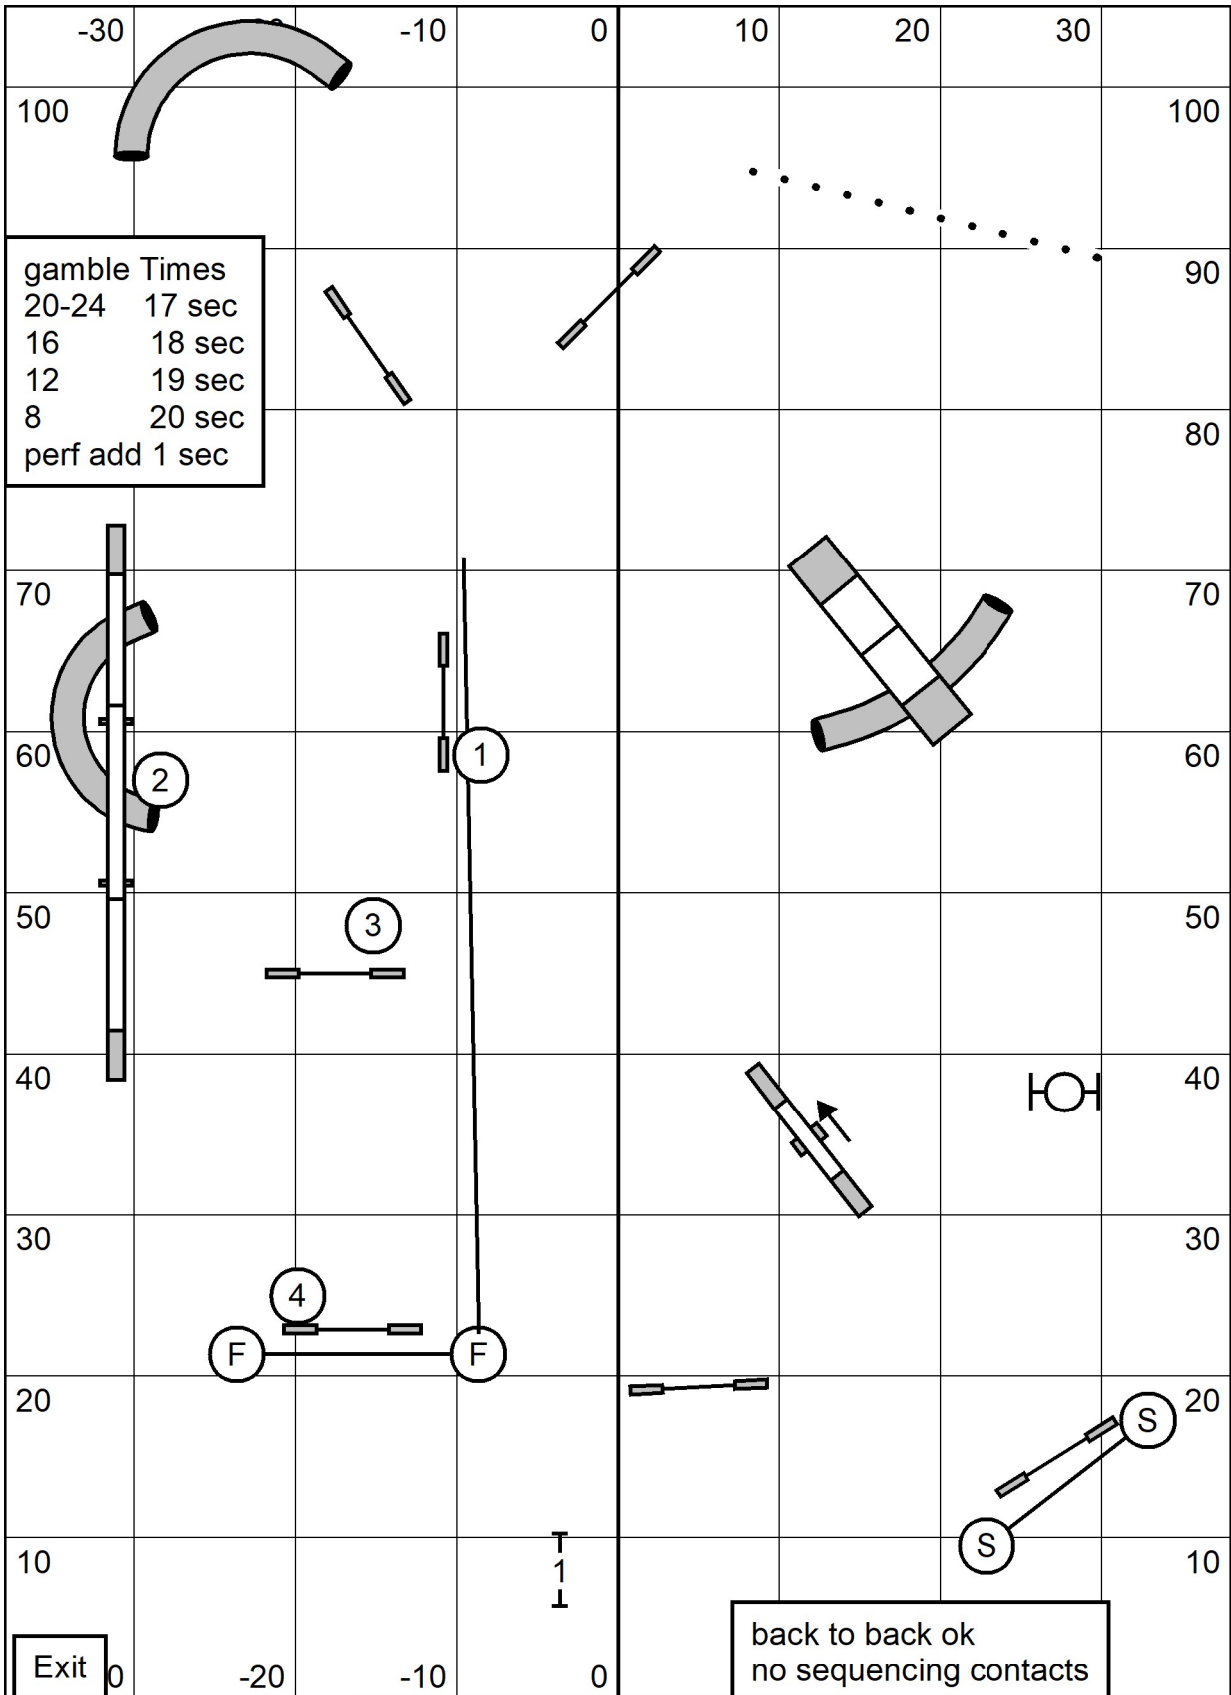

Advanced/P2 Gamblers
PAWS
Sun Dec 4, 2022
Bill Pinder

TS Enter