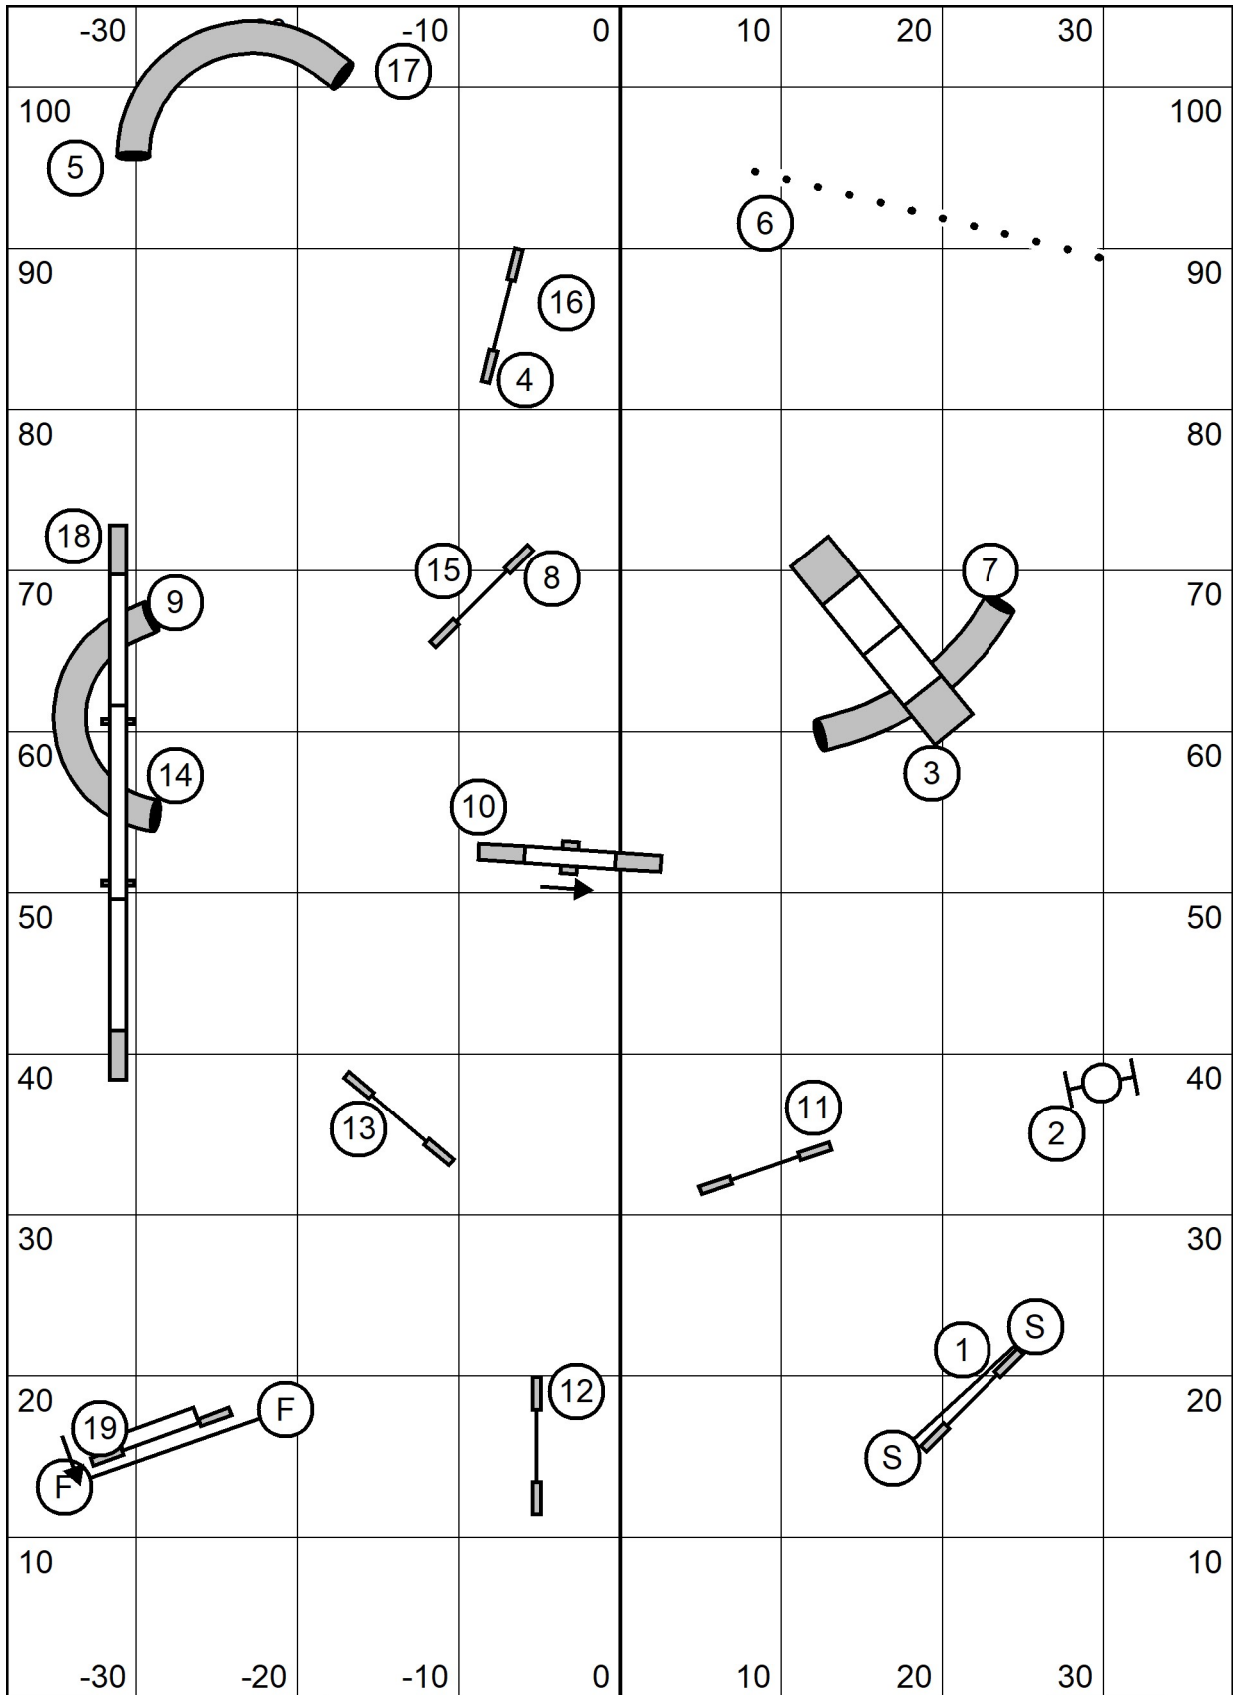

Exit	Masters/P3/Vet Standard PAWS Sun Dec 4, 2022 Bill Pinder	TS	Enter