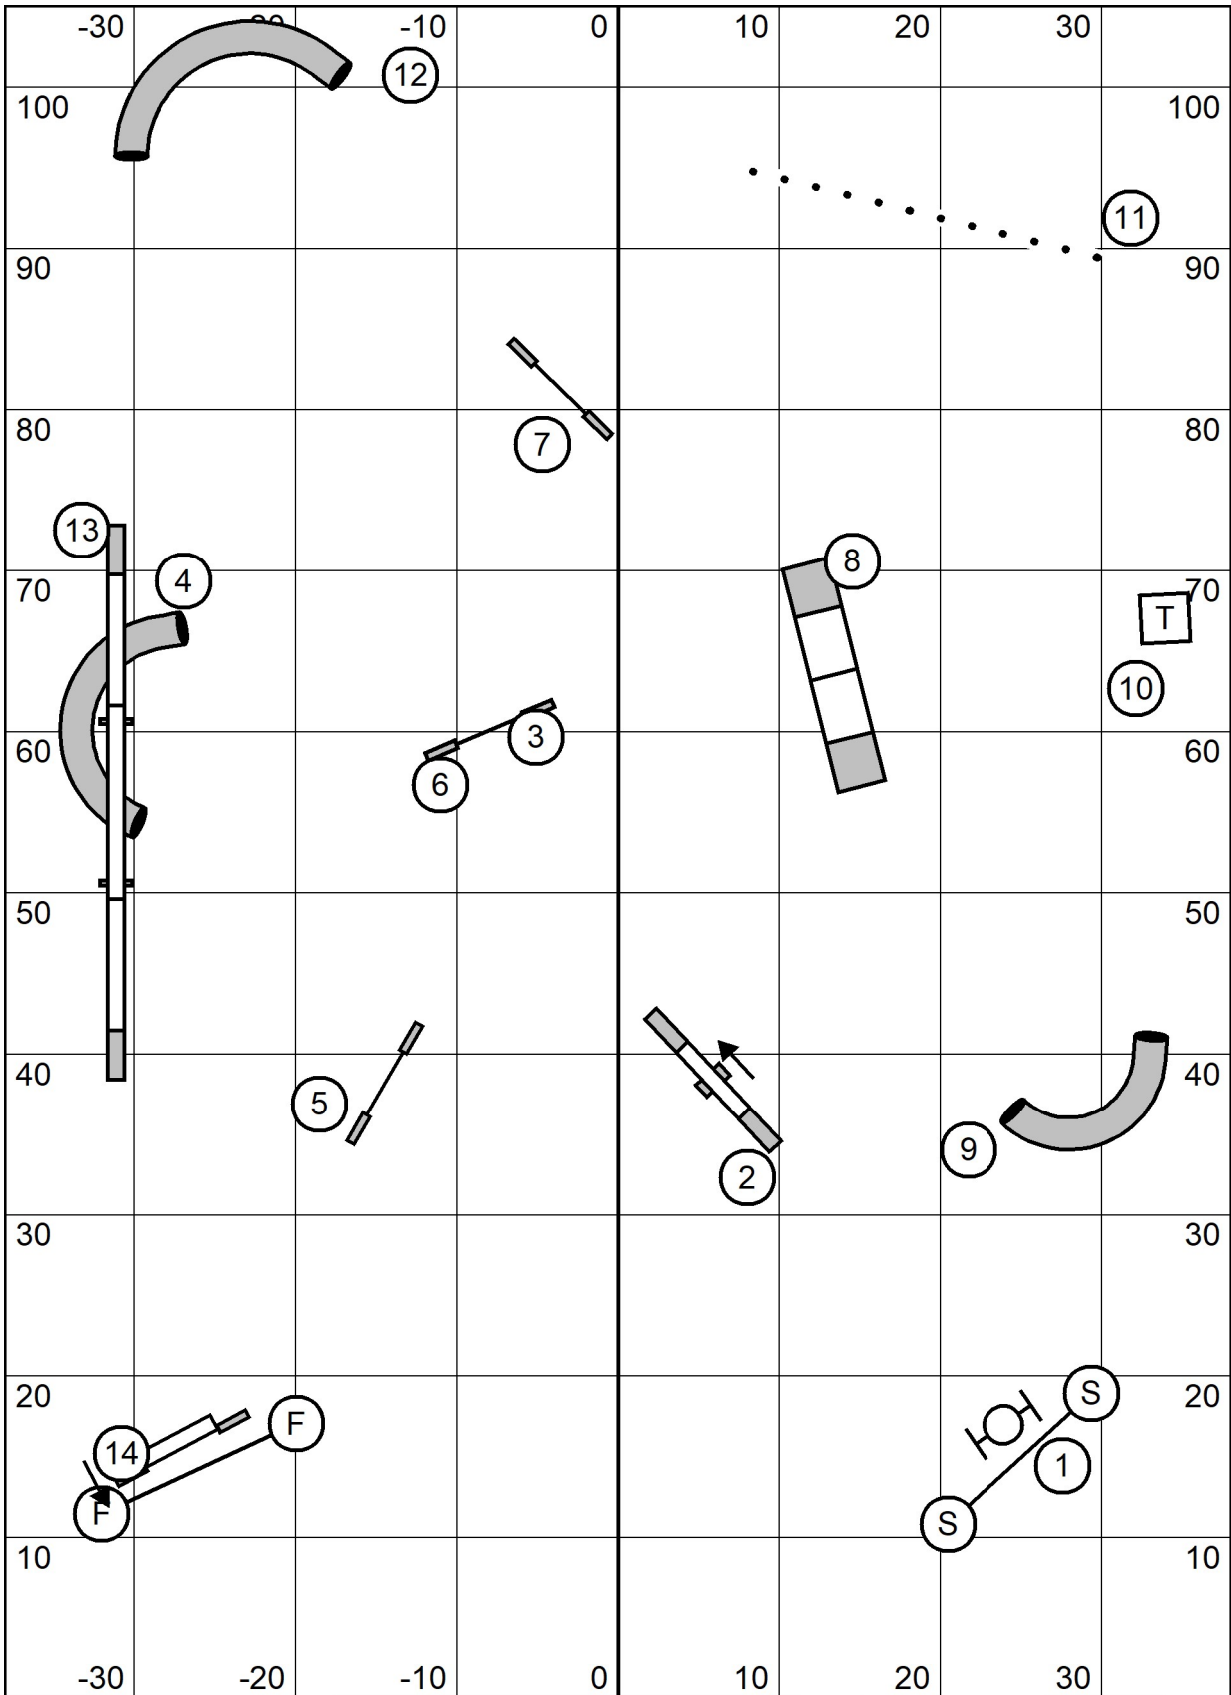

Exit	Starters/P1 Standard PAWS Sun Dec 4, 2022 Bill Pinder	TS	Enter