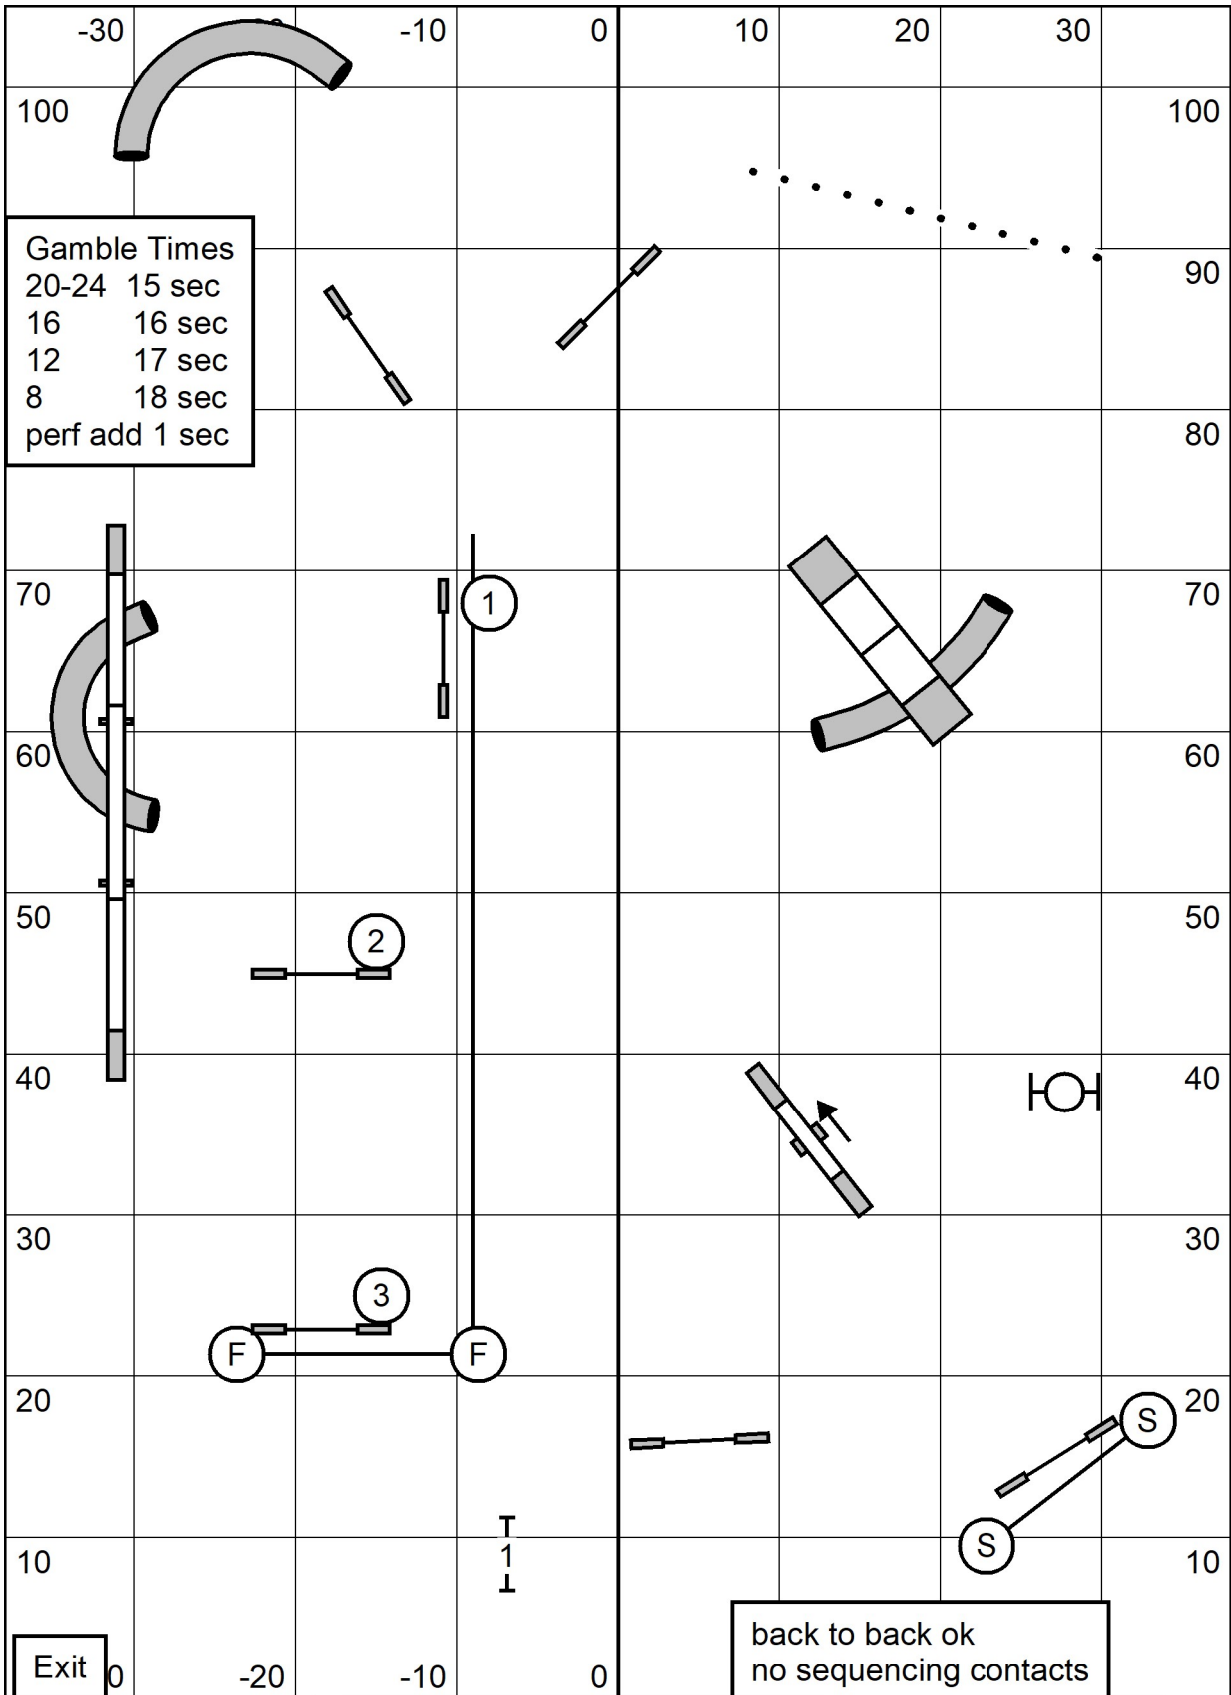

Exit 0

1,3,5,7 DW 7
25 sec opening

Starters/P1 Gamblers
PAWS
Sun Dec 4, 2022
Bill Pinder

back to back ok
no sequencing contacts

TS

Enter