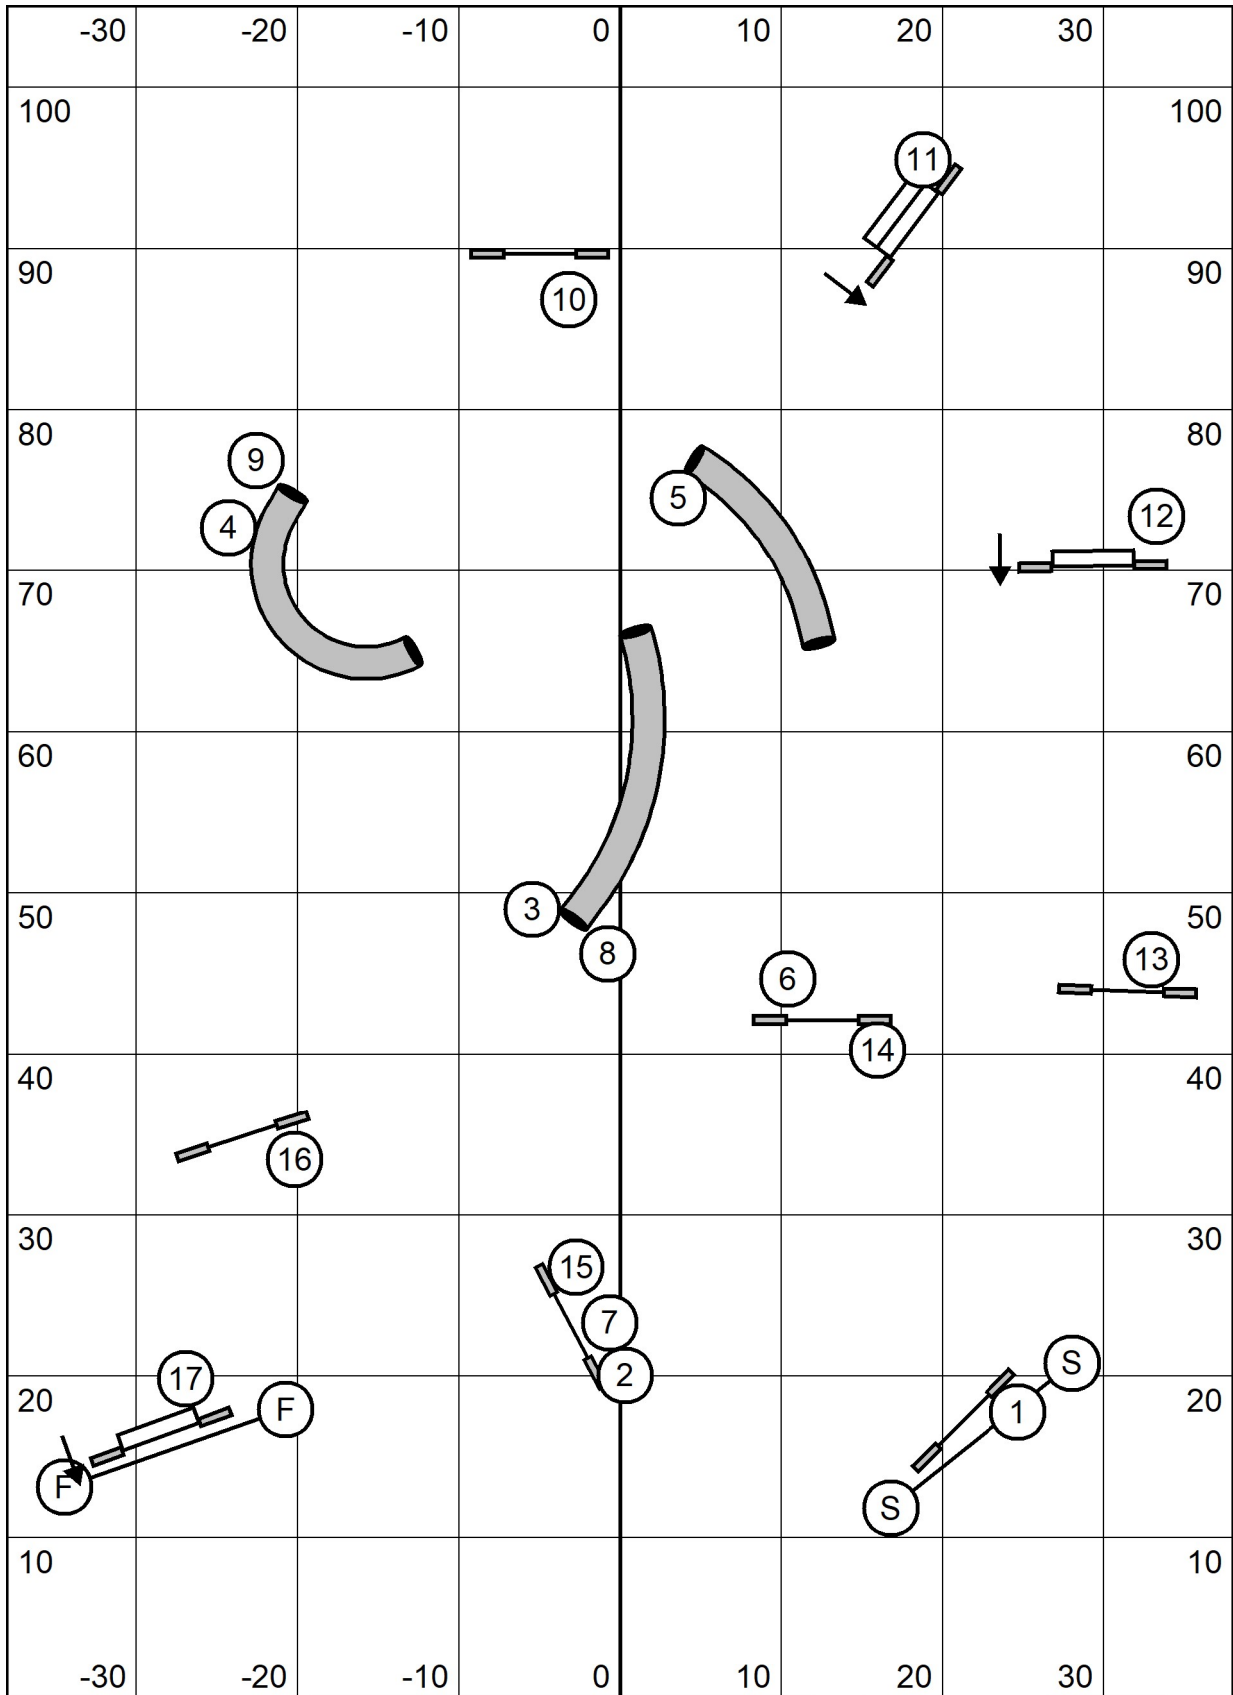

Exit	Masters/P3/Vet Jumpers PAWS Sun Dec 4, 2022 Bill Pinder	TS	Enter
------	---	----	-------

Exit	Advanced/P2 Jumpers PAWS Sun Dec 4, 2022 Bill Pinder	TS	Enter
------	--	----	-------

Combined Pairs Relay
PAWS
 Sun Dec 4, 2022
 Bill Pinder

TS

Enter

1st half light numbers 1-10
 2nd half dark numbers 1-10
 your choice

Gamble Times	
20-24	17 sec
16	18 sec
12	19 sec
8	20 sec
perf add 1 sec	
vet add 2 sec	

Exit 0

back to back ok
no sequencing contacts

1,3,5,7 DW 7
25 sec opening

Masters/P3/Vet Gamblers

TS

Enter

Paws
Sun Dec 4, 2022
Bill Pinder

Advanced/P2 Gamblers
 PAWS
 Sun Dec 4, 2022
 Bill Pinder

TS Enter

Exit 0

1,3,5,7 DW 7
25 sec opening

Starters/P1 Gamblers
PAWS
Sun Dec 4, 2022
Bill Pinder

back to back ok
no sequencing contacts

TS

Enter

Exit

Grand Prix
PAWS
 Sun Dec 4, 2022
 Bill Pinder

TS