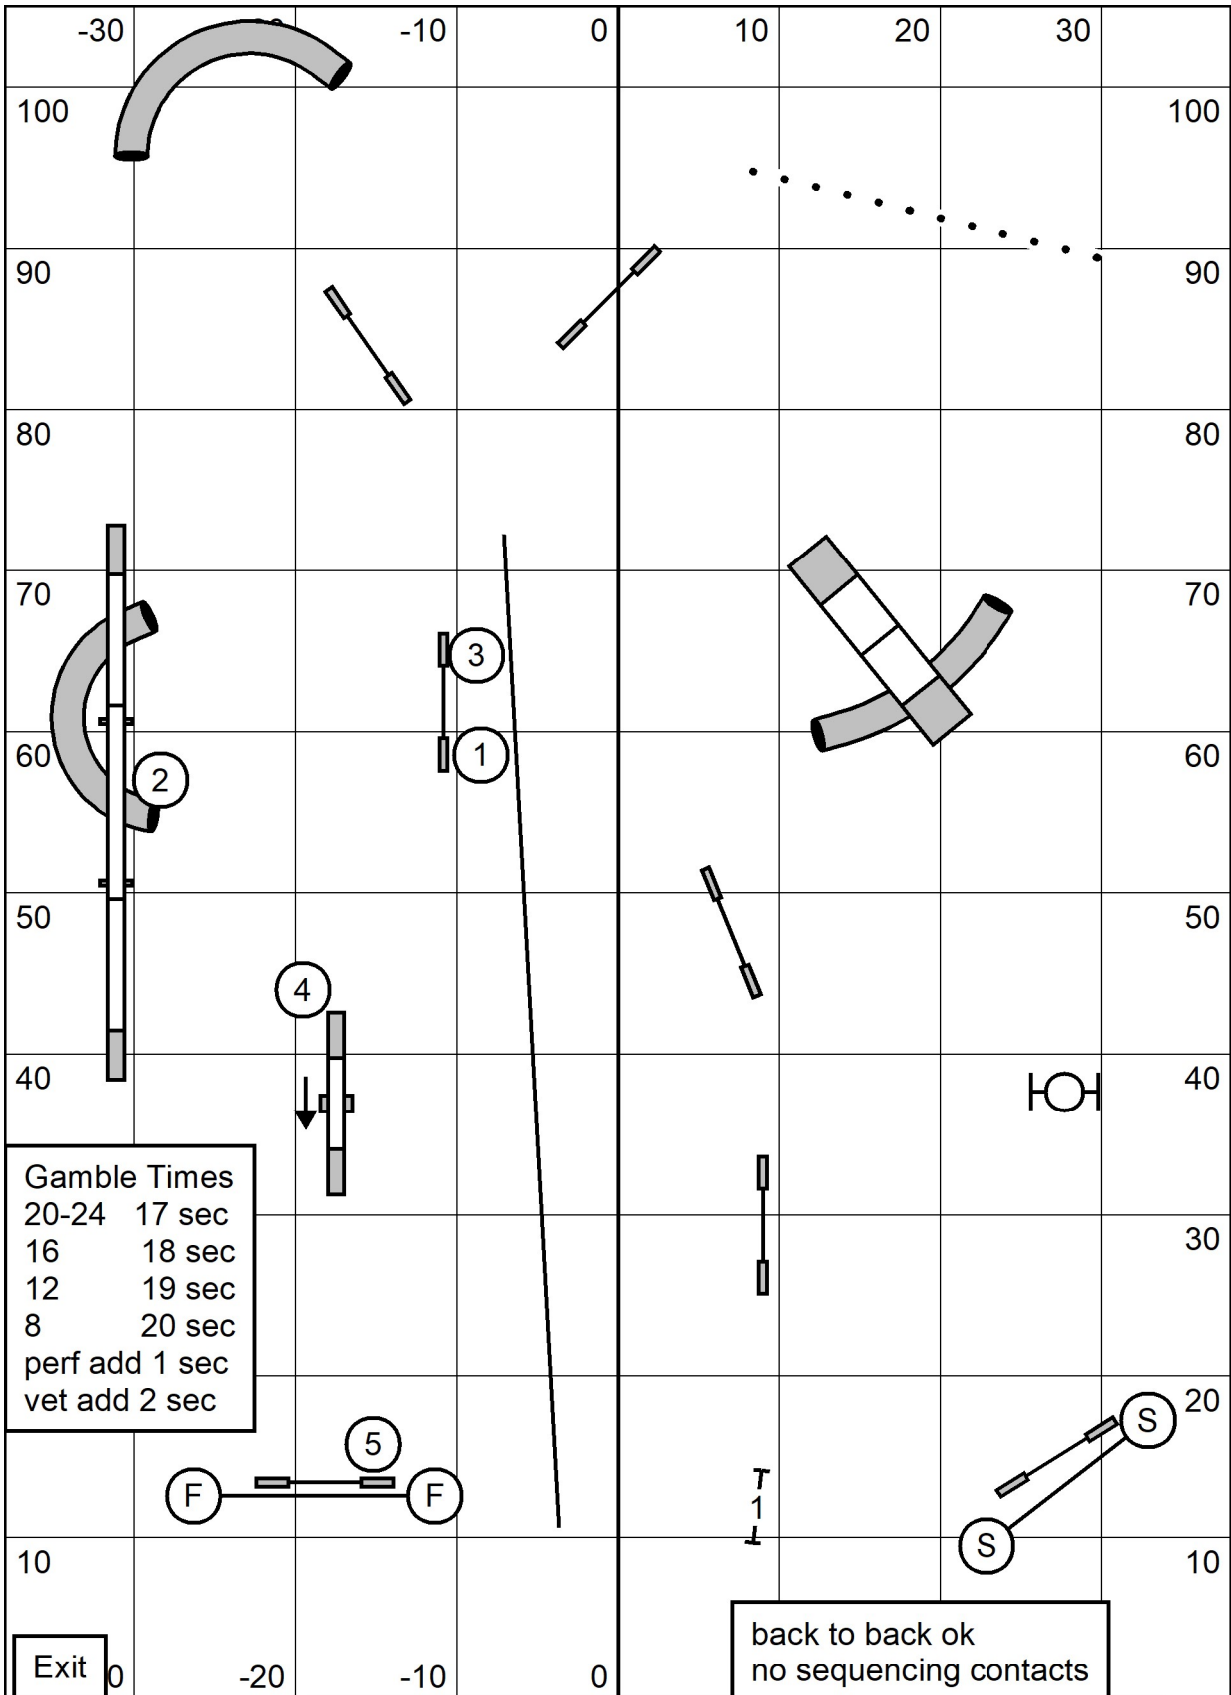

TS

Enter

1st half light numbers 1-10
 2nd half dark numbers 1-10
 your choice

Gamble Times	
20-24	17 sec
16	18 sec
12	19 sec
8	20 sec
perf add 1 sec	
vet add 2 sec	

Exit 0

back to back ok
no sequencing contacts

1,3,5,7 DW 7
25 sec opening

Masters/P3/Vet Gamblers

TS

Enter

Paws
Sun Dec 4, 2022
Bill Pinder

Advanced/P2 Gamblers
 PAWS
 Sun Dec 4, 2022
 Bill Pinder

TS Enter

Exit 0

1,3,5,7 DW 7
25 sec opening

Starters/P1 Gamblers
PAWS
Sun Dec 4, 2022
Bill Pinder

back to back ok
no sequencing contacts

TS

Enter

Exit

Grand Prix
PAWS
 Sun Dec 4, 2022
 Bill Pinder

TS