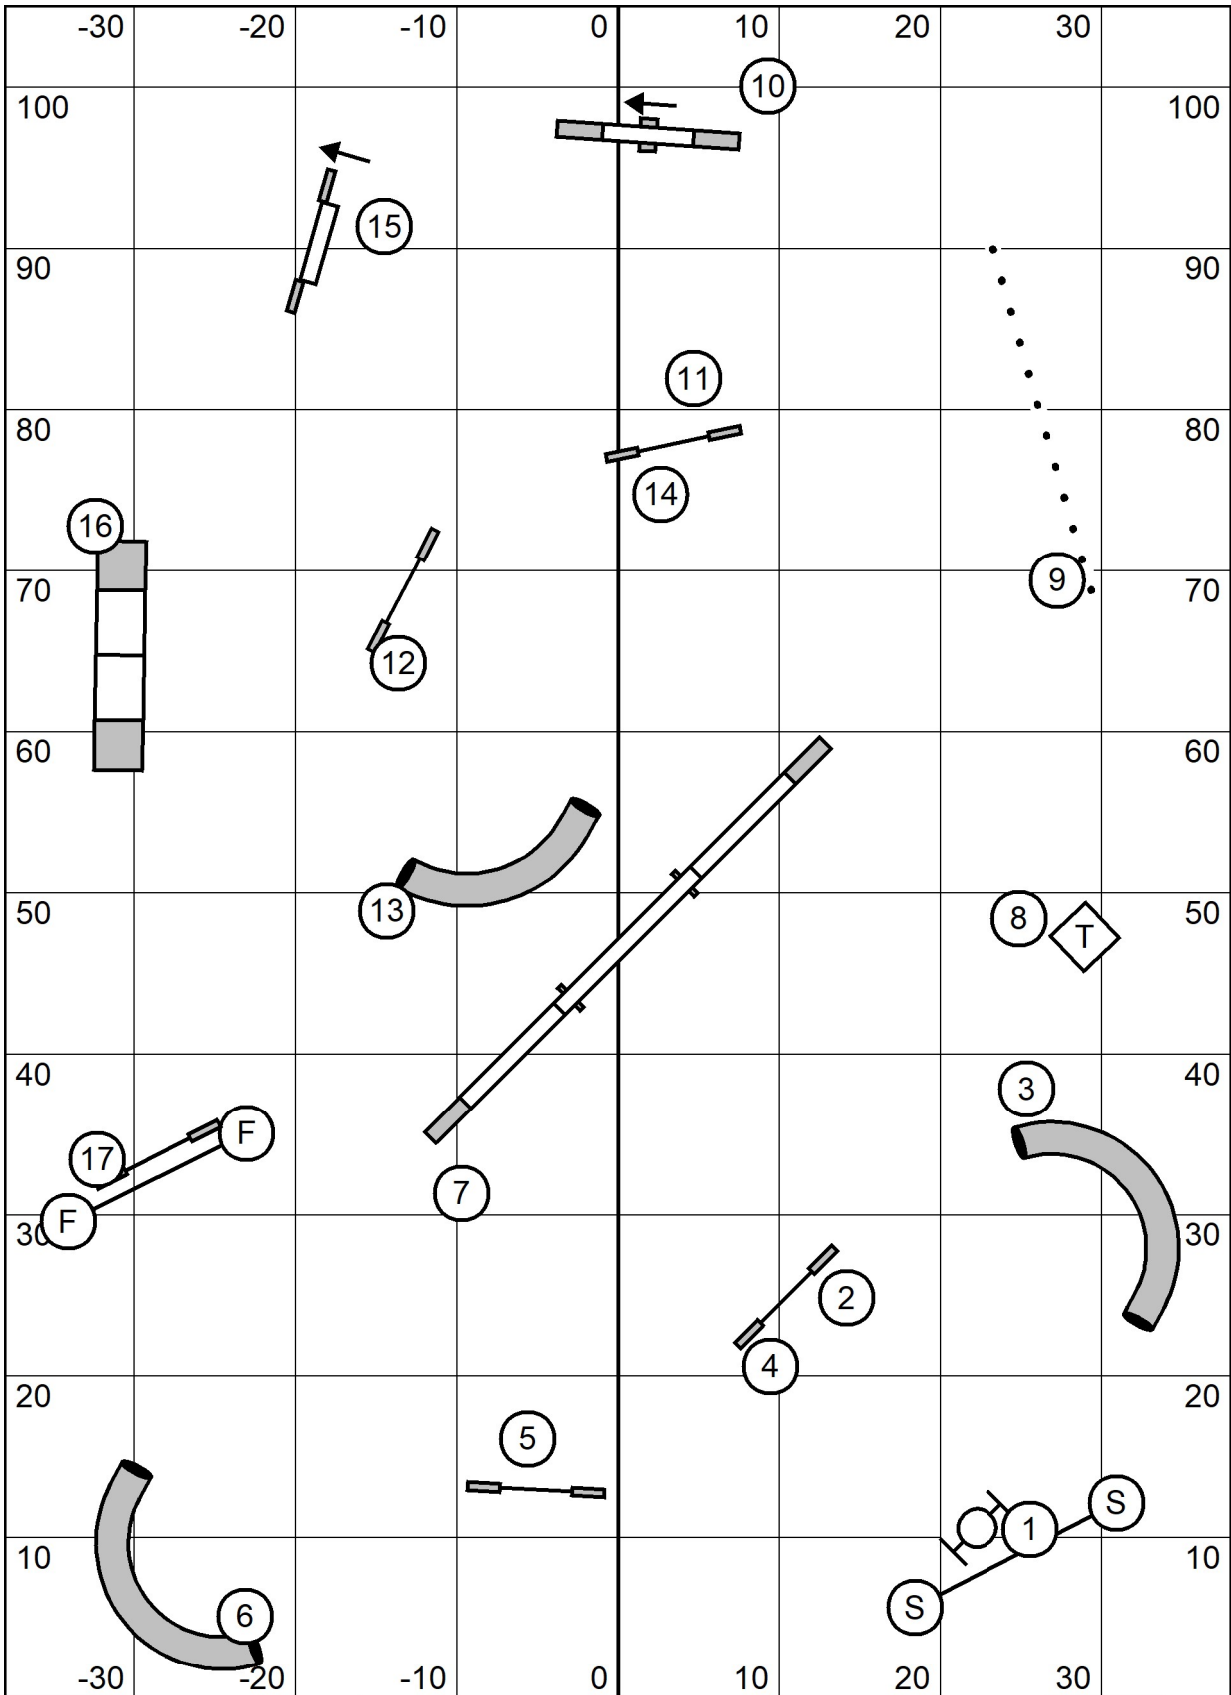

Exit	Advanced/P2 Standard PAWS Sat Dec 3, 2022 Bill Pinder	TS	Enter