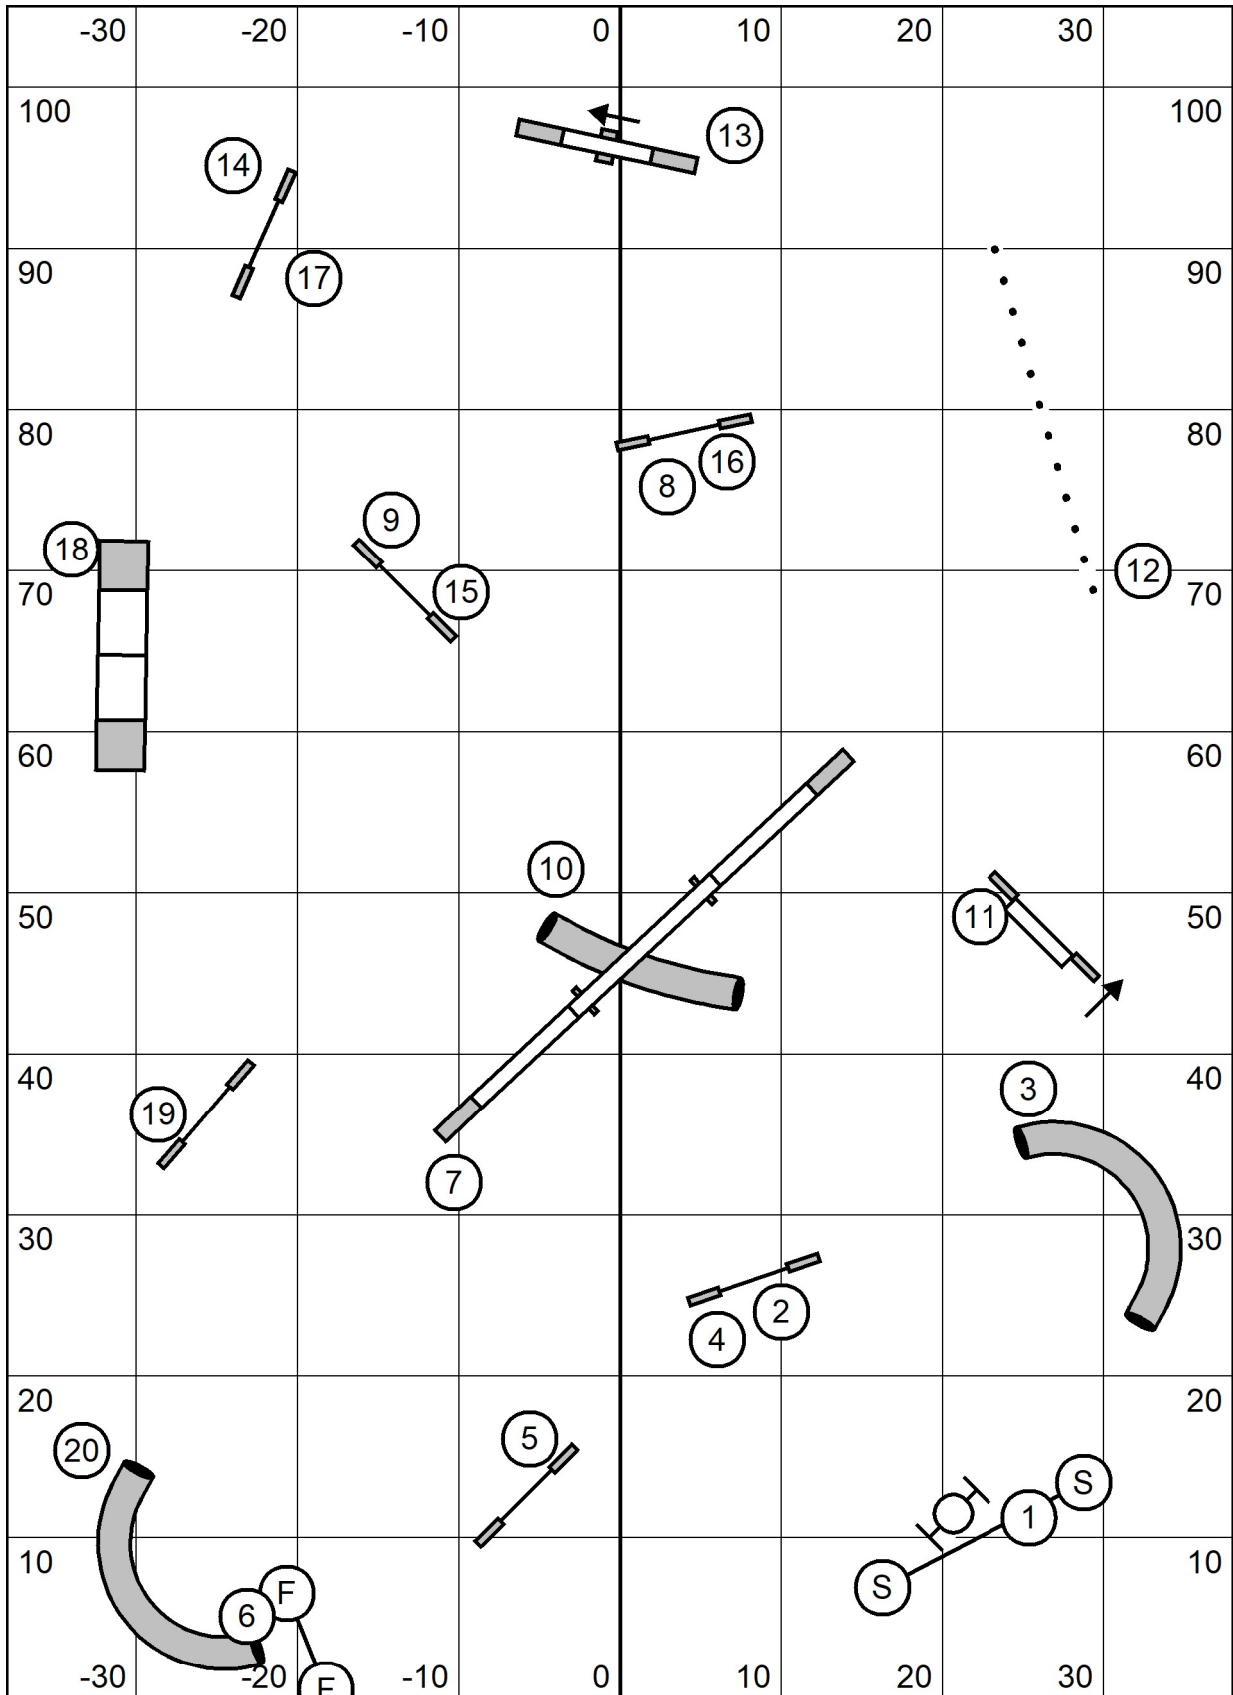

Exit	Masters/P3/Vet Standard PAWS Sat Dec 3, 2022 Bill Pinder	TS	Enter