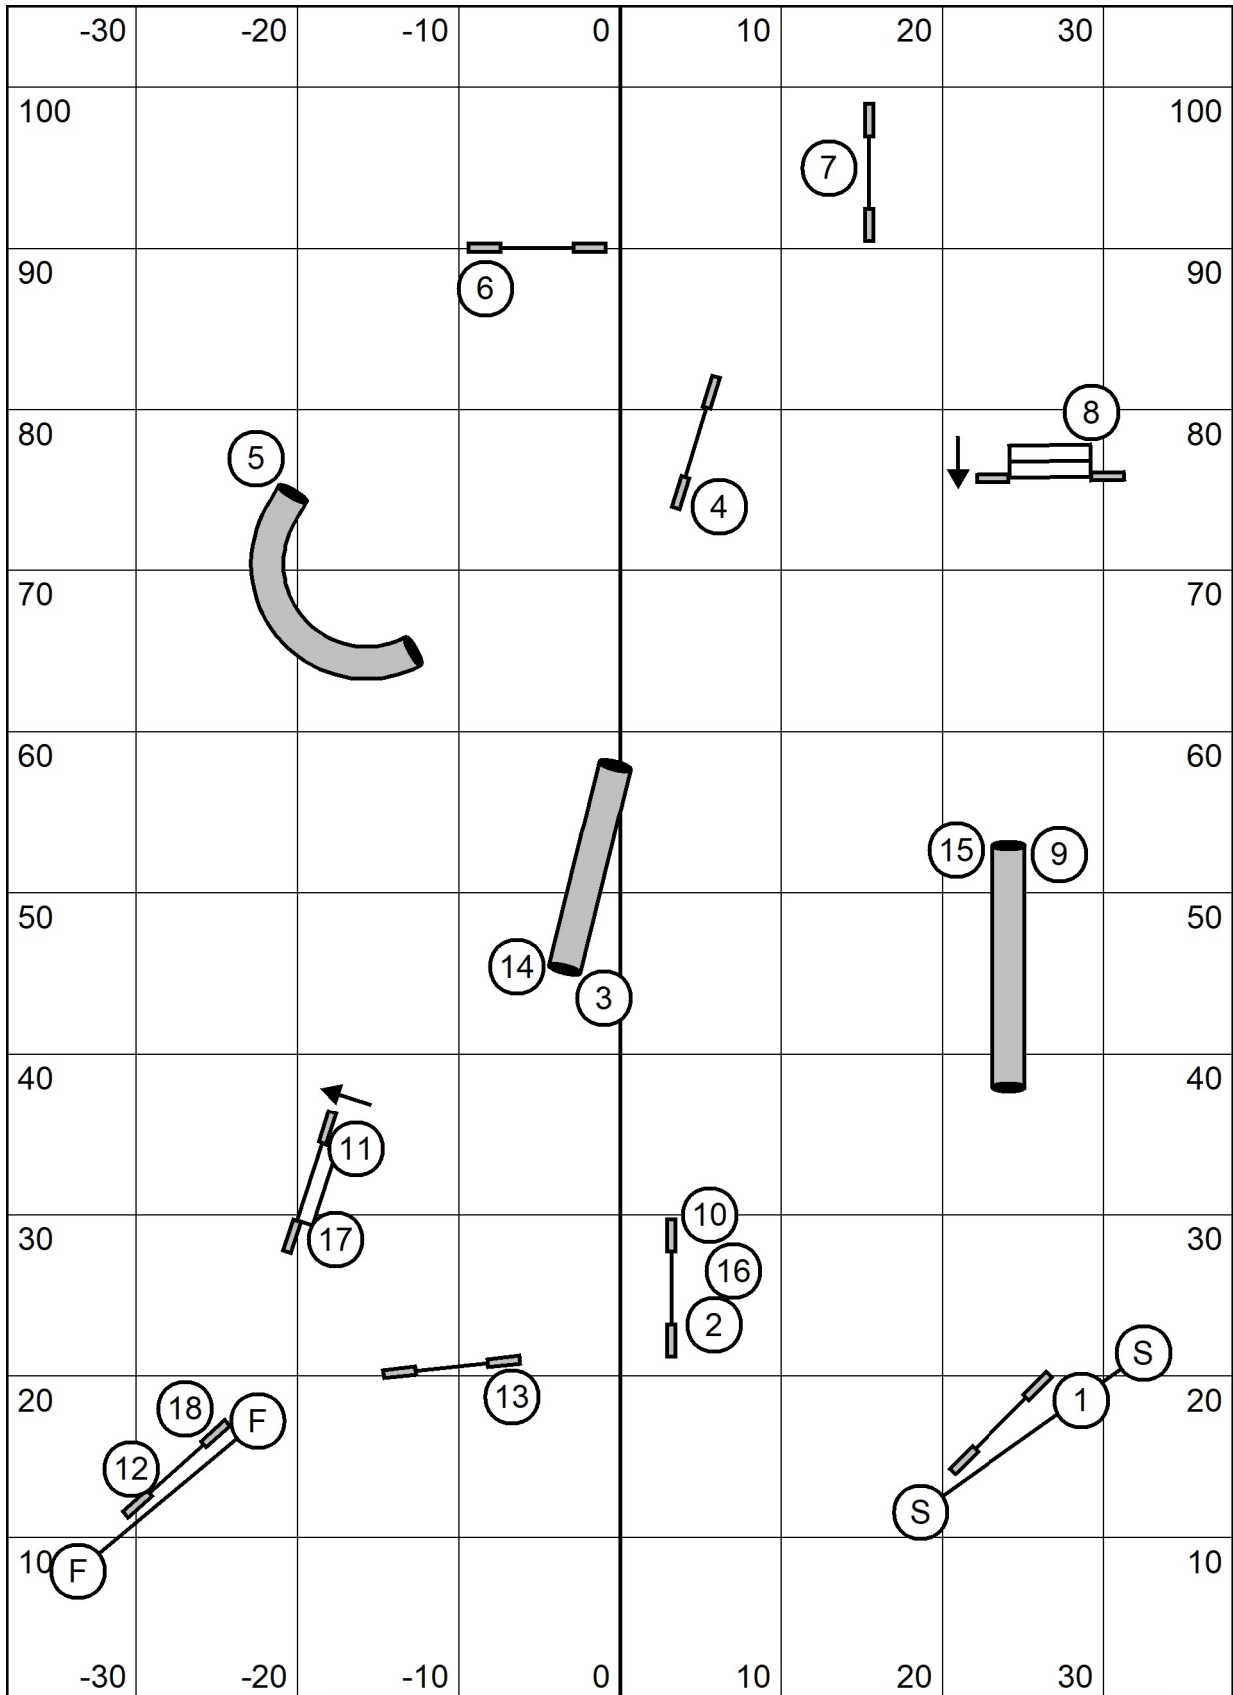

Exit	Masters/P3/Vet Jumpers PAWS Sat Dec 3, 2022 Bill Pinder	TS	Enter