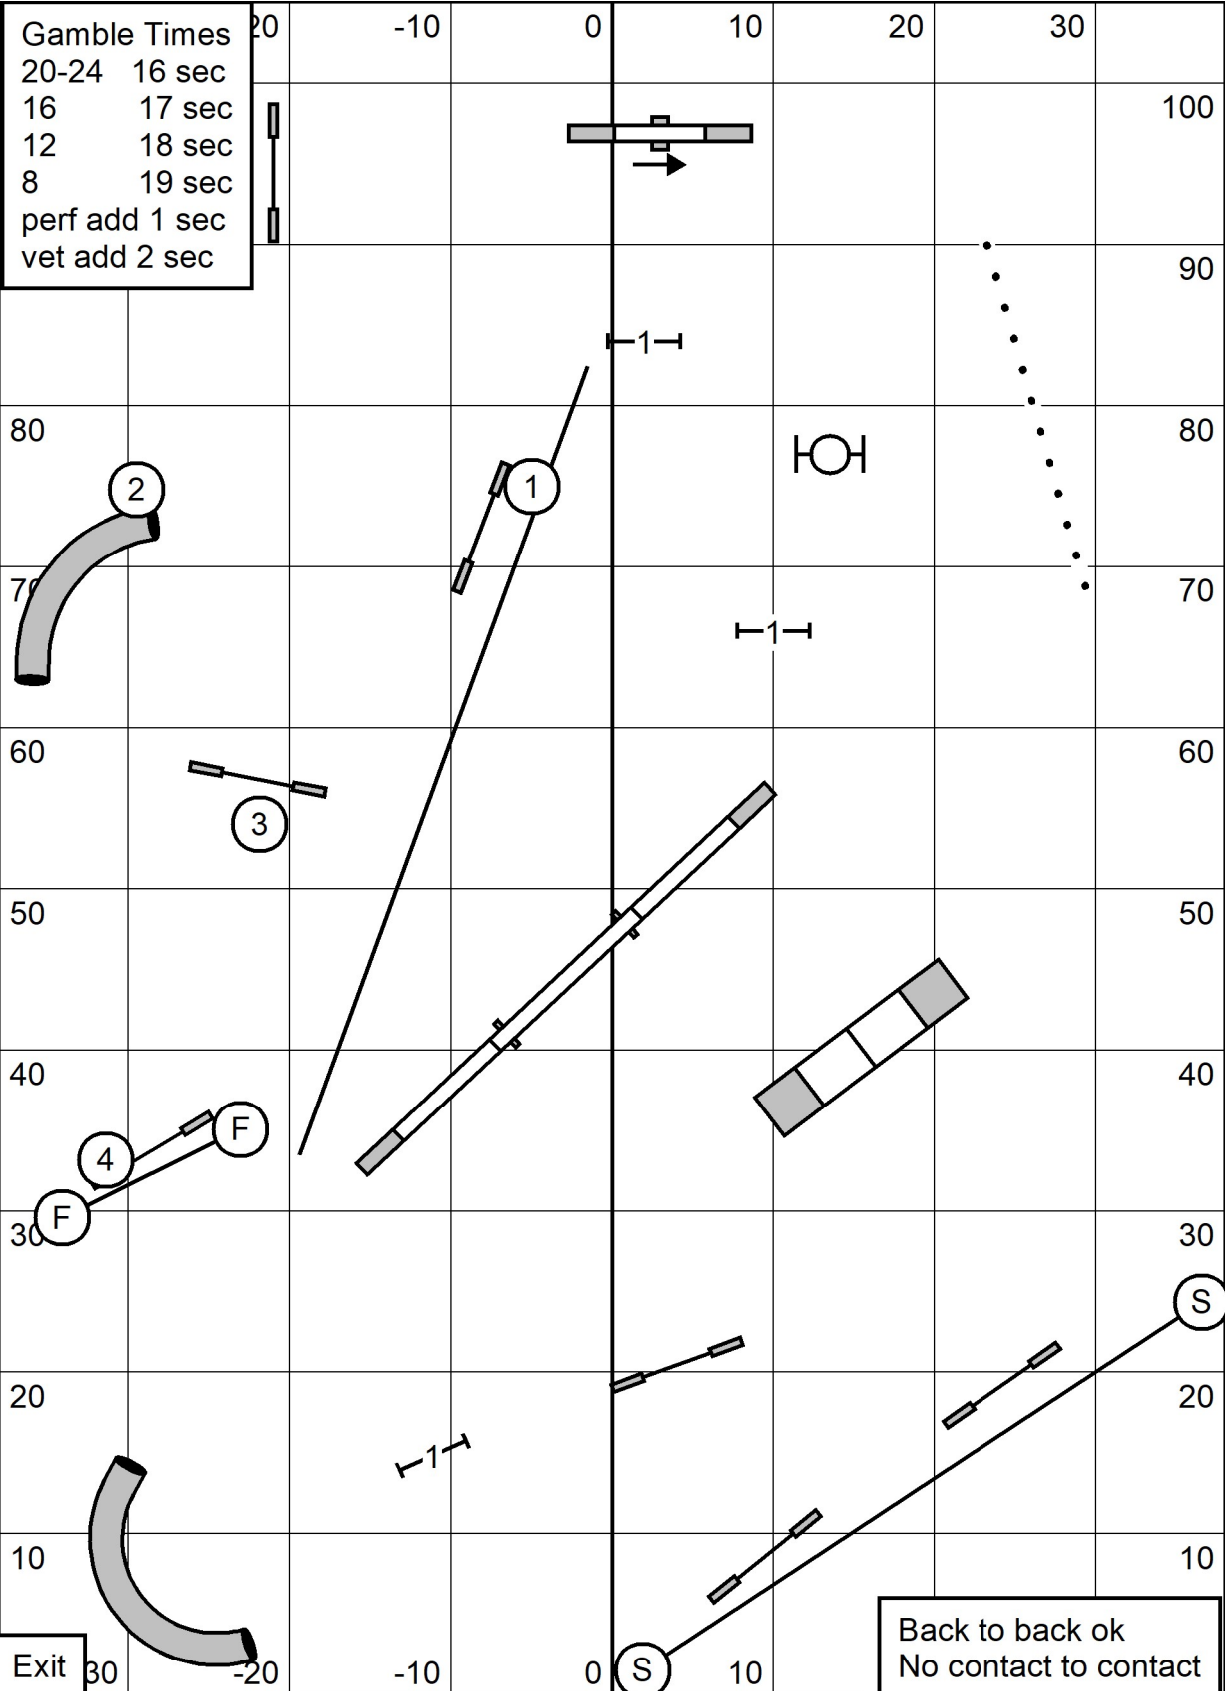

TS

Enter

Back to back ok
 No contact to contact

Gamble Times	0	-10	0	10	20	30	
20-24	16 sec						100
16	17 sec						
12	18 sec						
8	19 sec						
perf add	1 sec						

1,2,3,5 System
weaves are 5 pts
25 sec opening

Advanced/P2 Gamblers
PAWS
Sat Dec 3, 2022
Bill Pinder

Back to back ok
No contact to contact

TS Enter

Gamble Times	20
20-24	16 sec
16	17 sec
12	18 sec
8	19 sec
perf add	1 sec
vet add	2 sec

1,2,3,5 System
weaves are 5 pts
25 sec opening