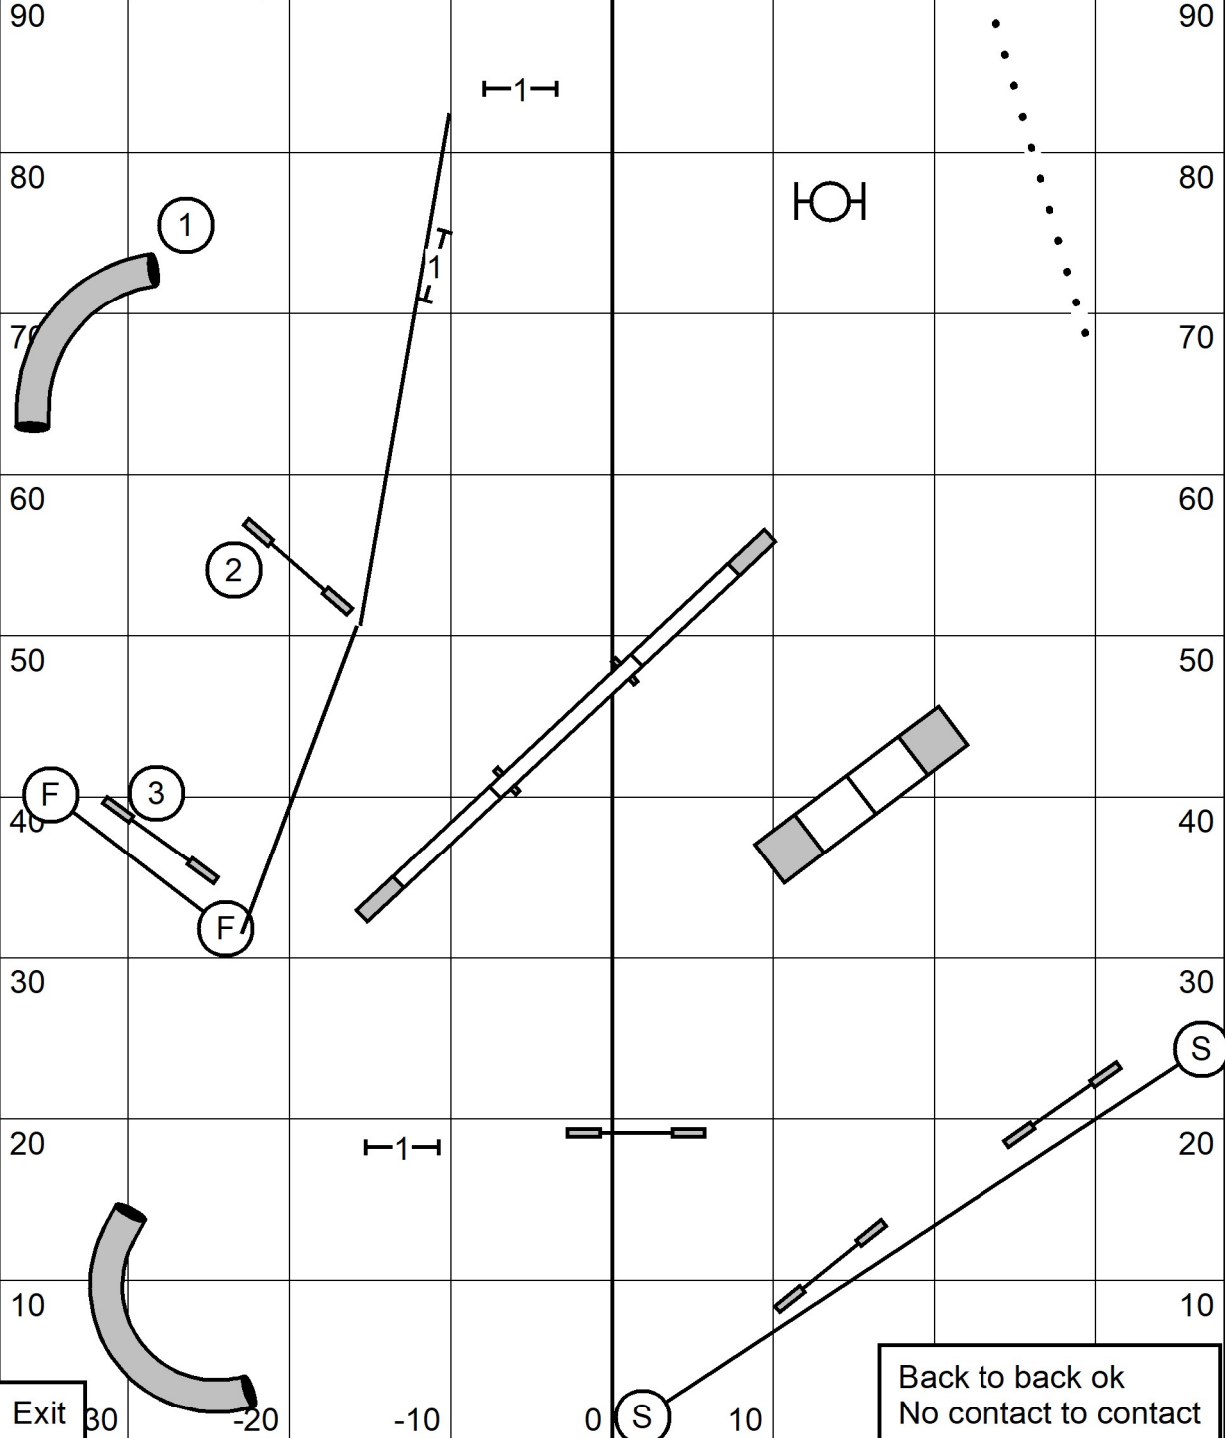

Gamble Times	20	-10	0	10	20	30	
20-24	16 sec						100
16	17 sec						
12	18 sec						
8	19 sec						
perf add 1 sec							

1,2,3,5 System weaves are 5 pts 25 sec opening

Starters/P1 Gamblers
 PAWS
 Sat Dec 3, 2022
 Bill Pinder

TS

Enter

Back to back ok
 No contact to contact

Gamble Times	0	-10	0	10	20	30	
20-24	16 sec						100
16	17 sec						
12	18 sec						
8	19 sec						
perf add	1 sec						

1,2,3,5 System
weaves are 5 pts
25 sec opening