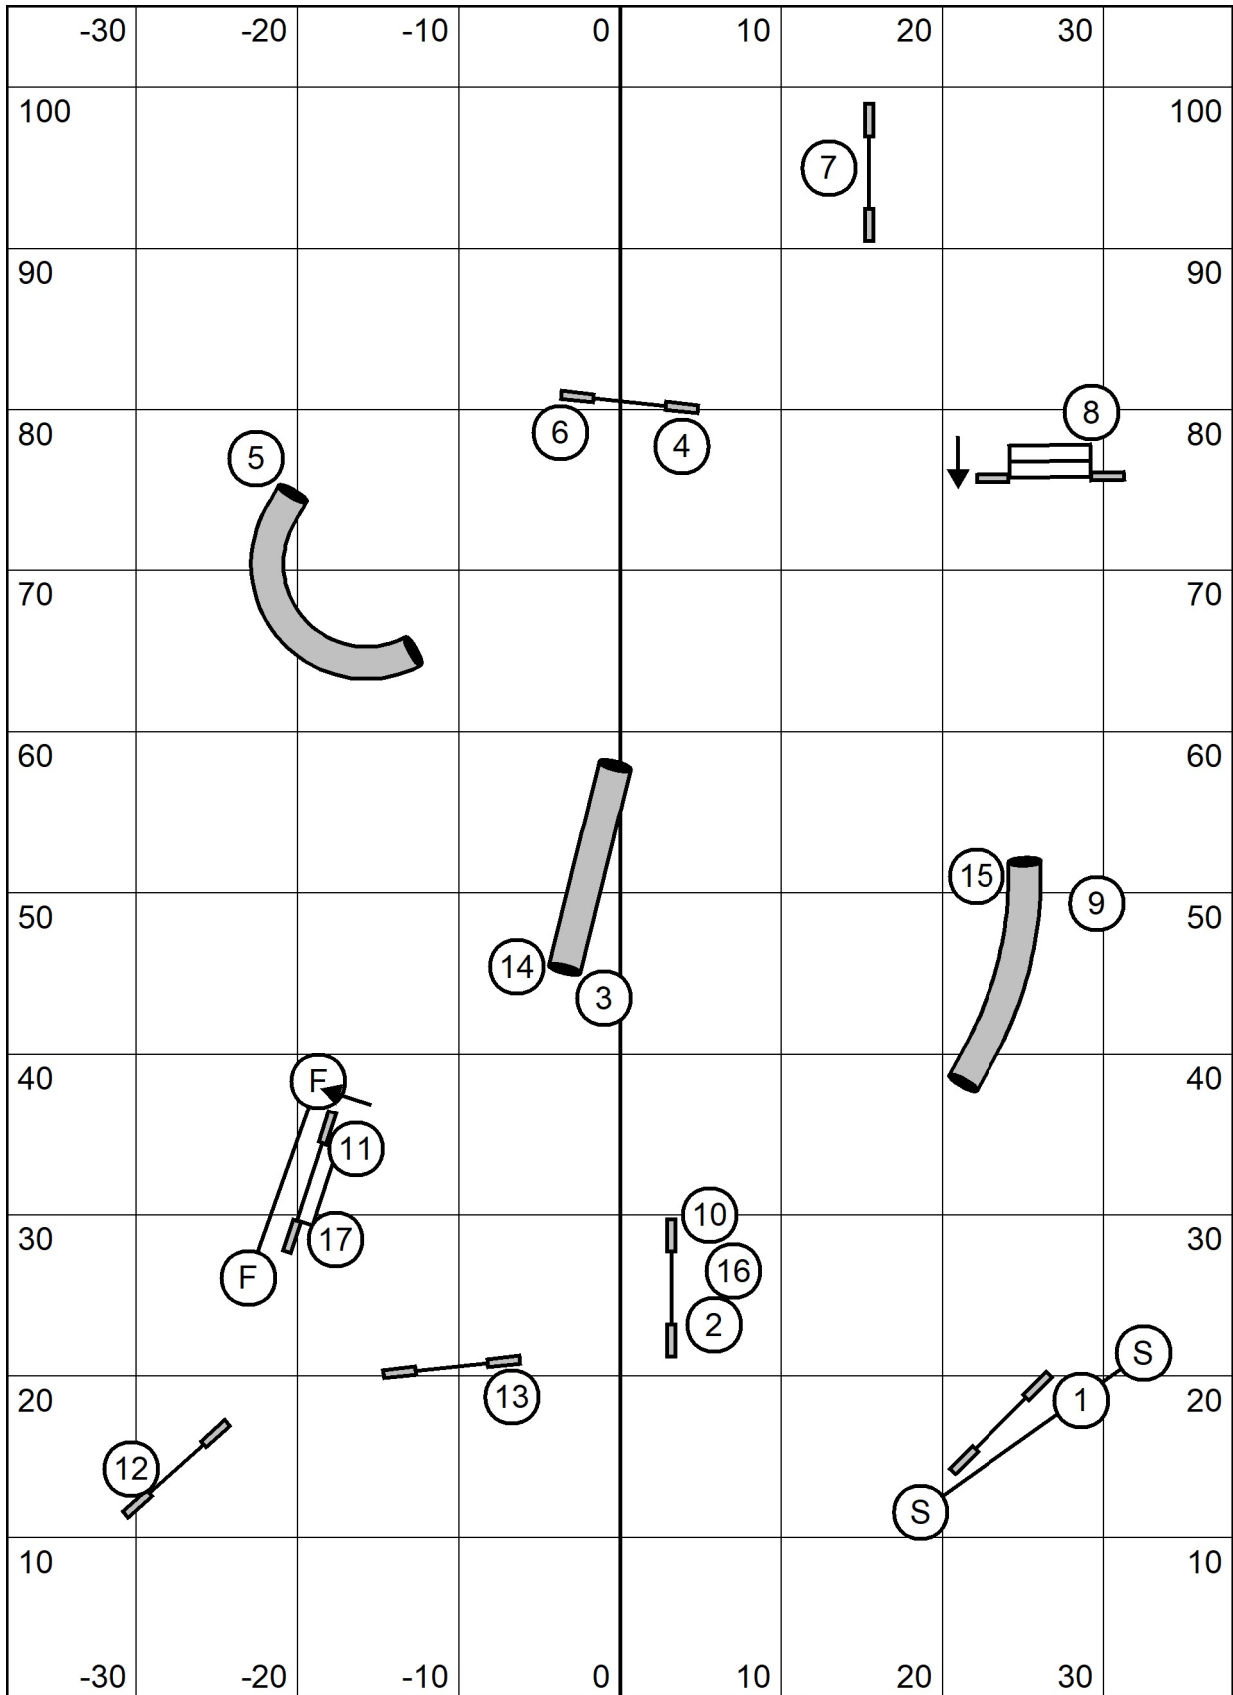

Exit	Advanced/P2 Jumpers PAWS Sat Dec 3, 2022 Bill Pinder	TS	Enter