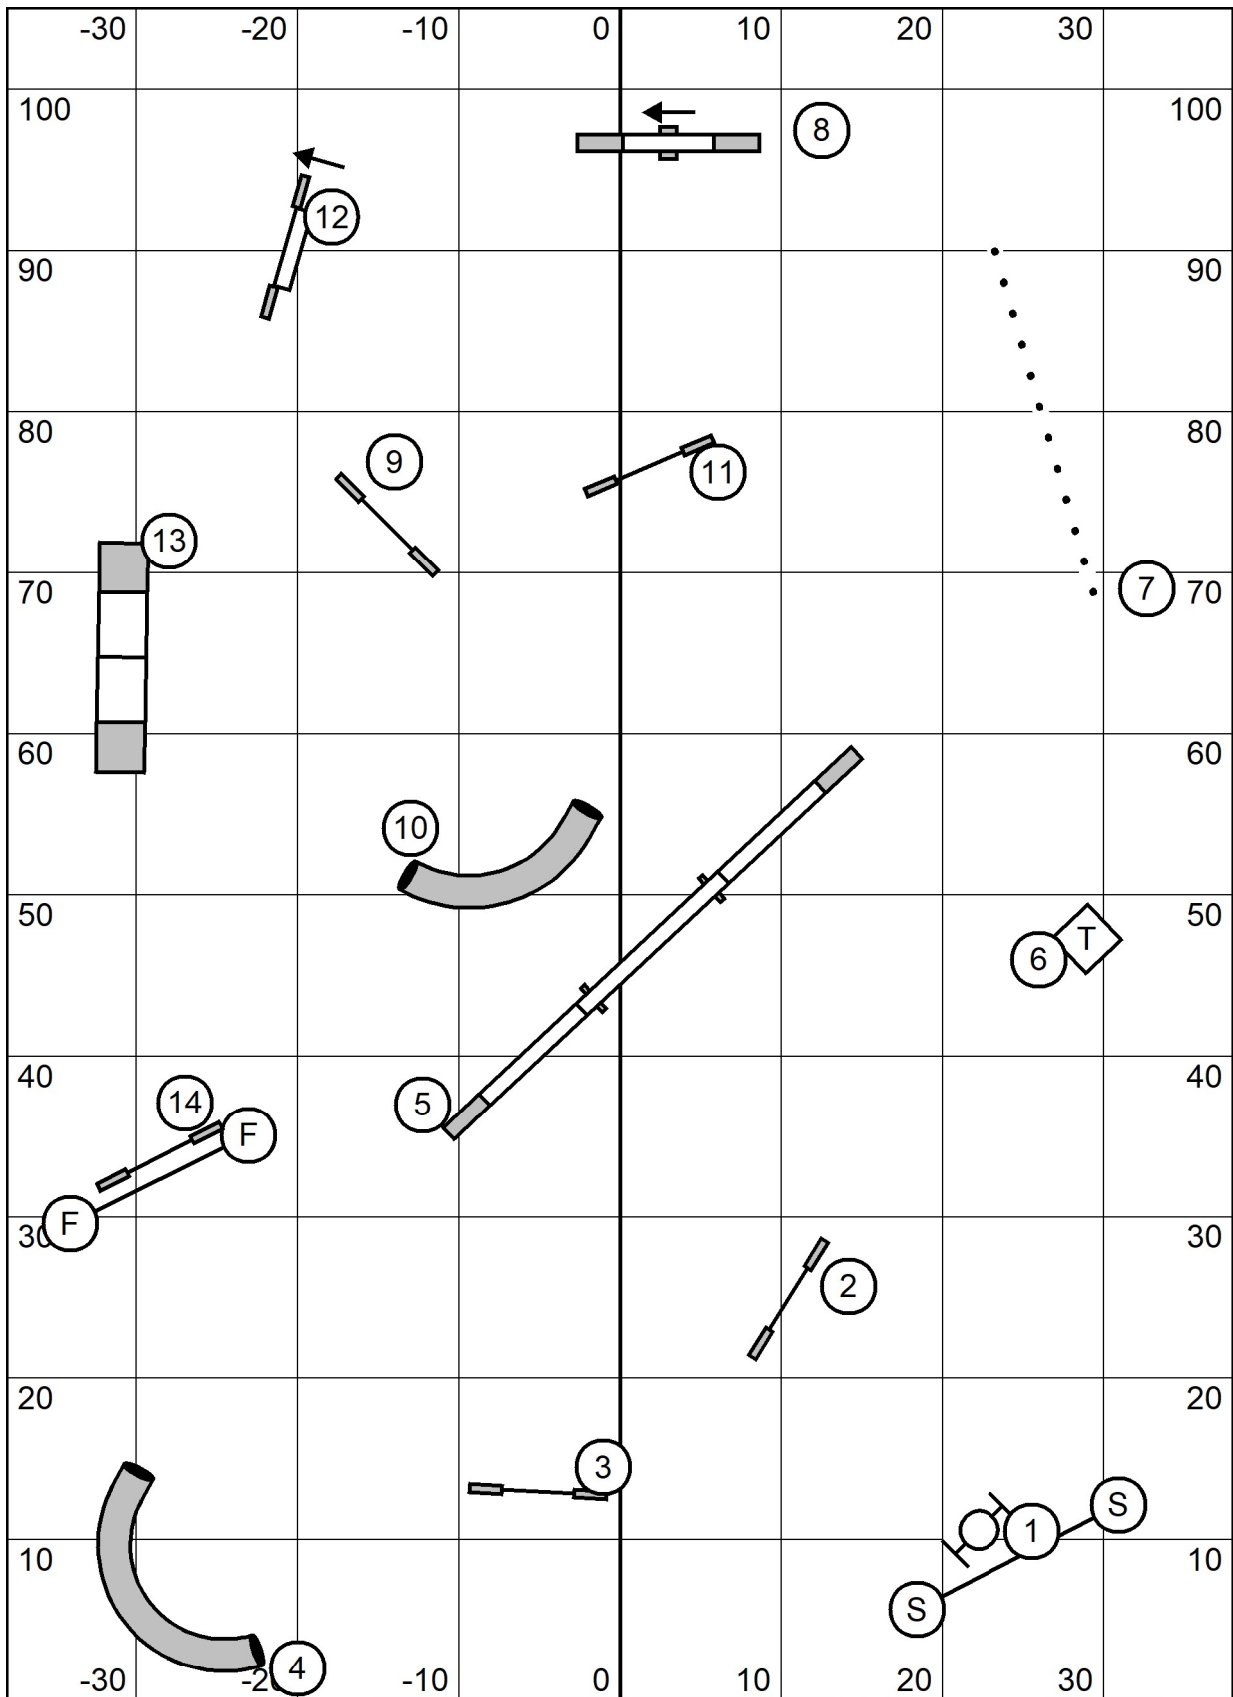

Exit	Starters/P1 Standard PAWS Sat Dec 3, 2022 Bill Pinder	TS	Enter