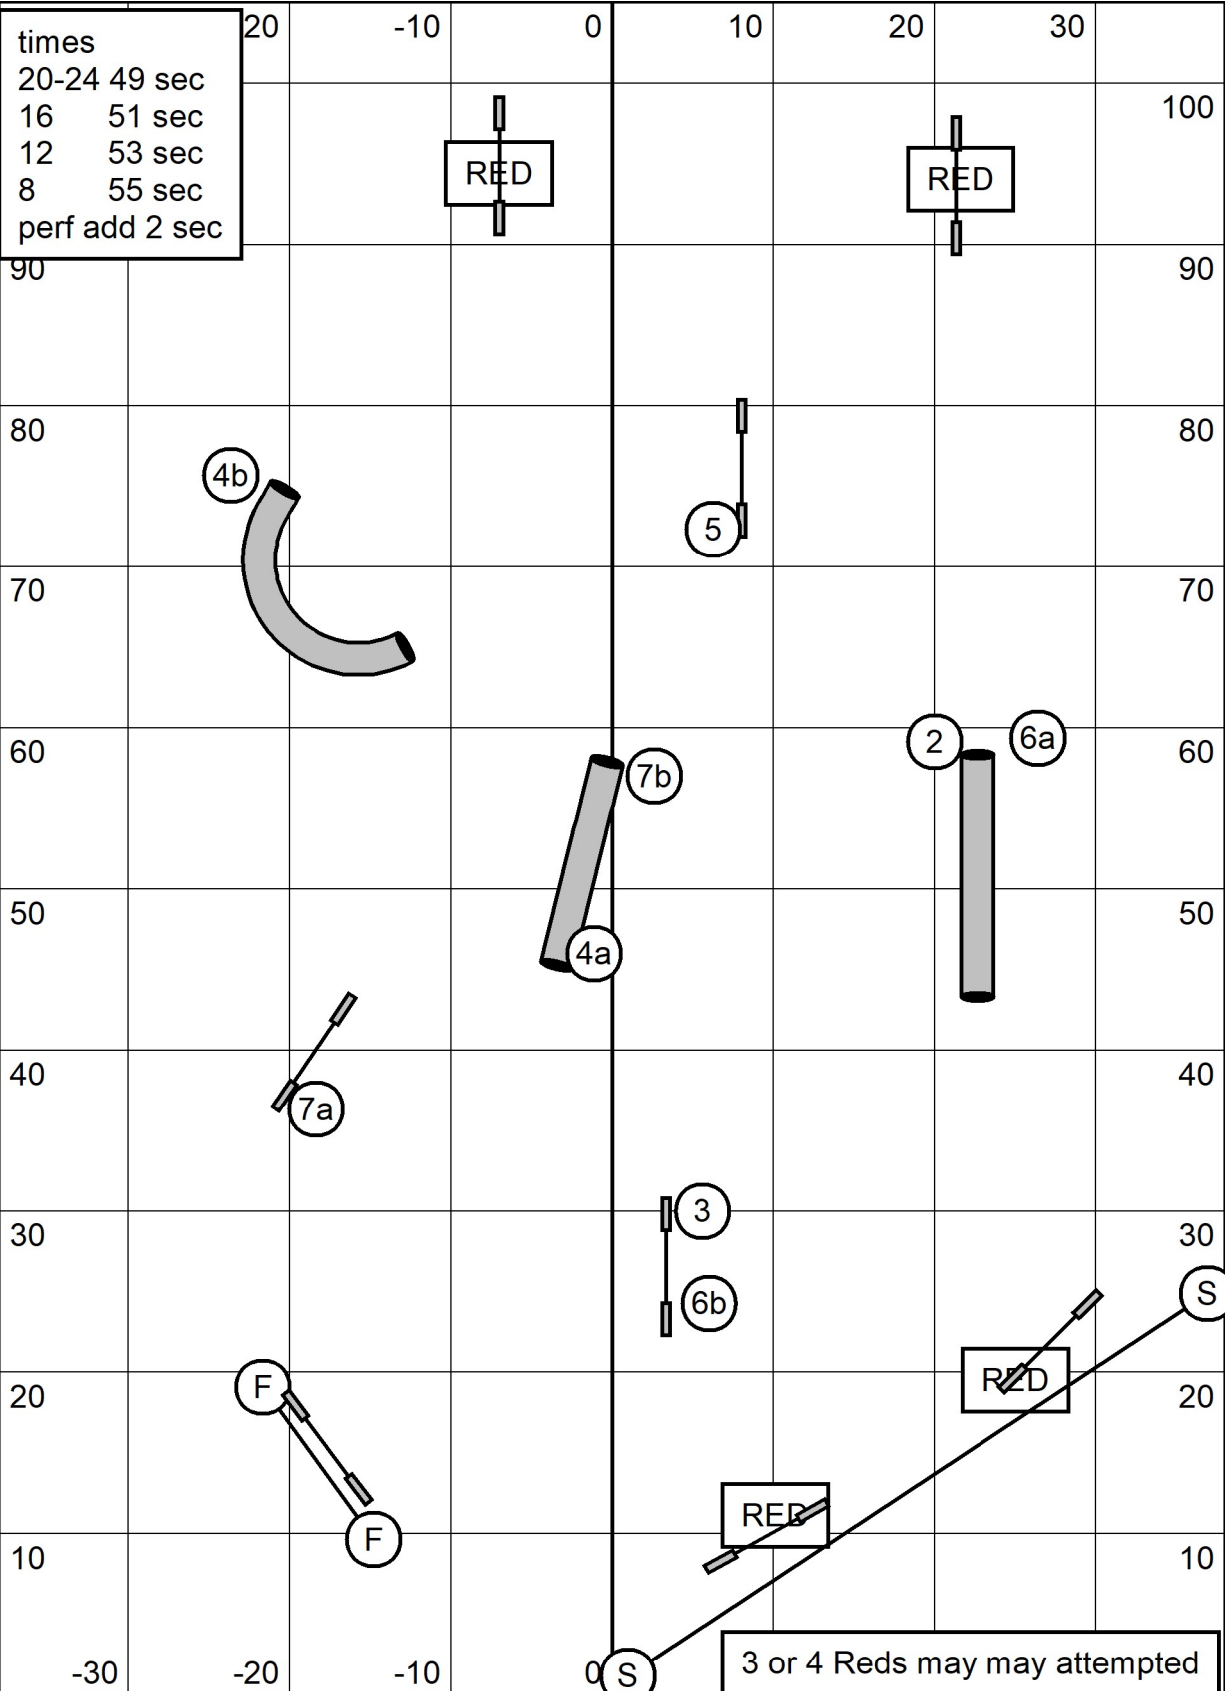

Exit	Masters/P3/Vet Standard PAWS Sat Dec 3, 2022 Bill Pinder	TS	Enter
------	---	----	-------

Exit

Starters/P1 Snooker
 PAWS
 Sat Dec 3, 2022
 Bill Pinder

TS

Enter

Exit

Advanced/P2 Snooker
 PAWS
 Sat Dec 3, 2022
 Bill Pinder