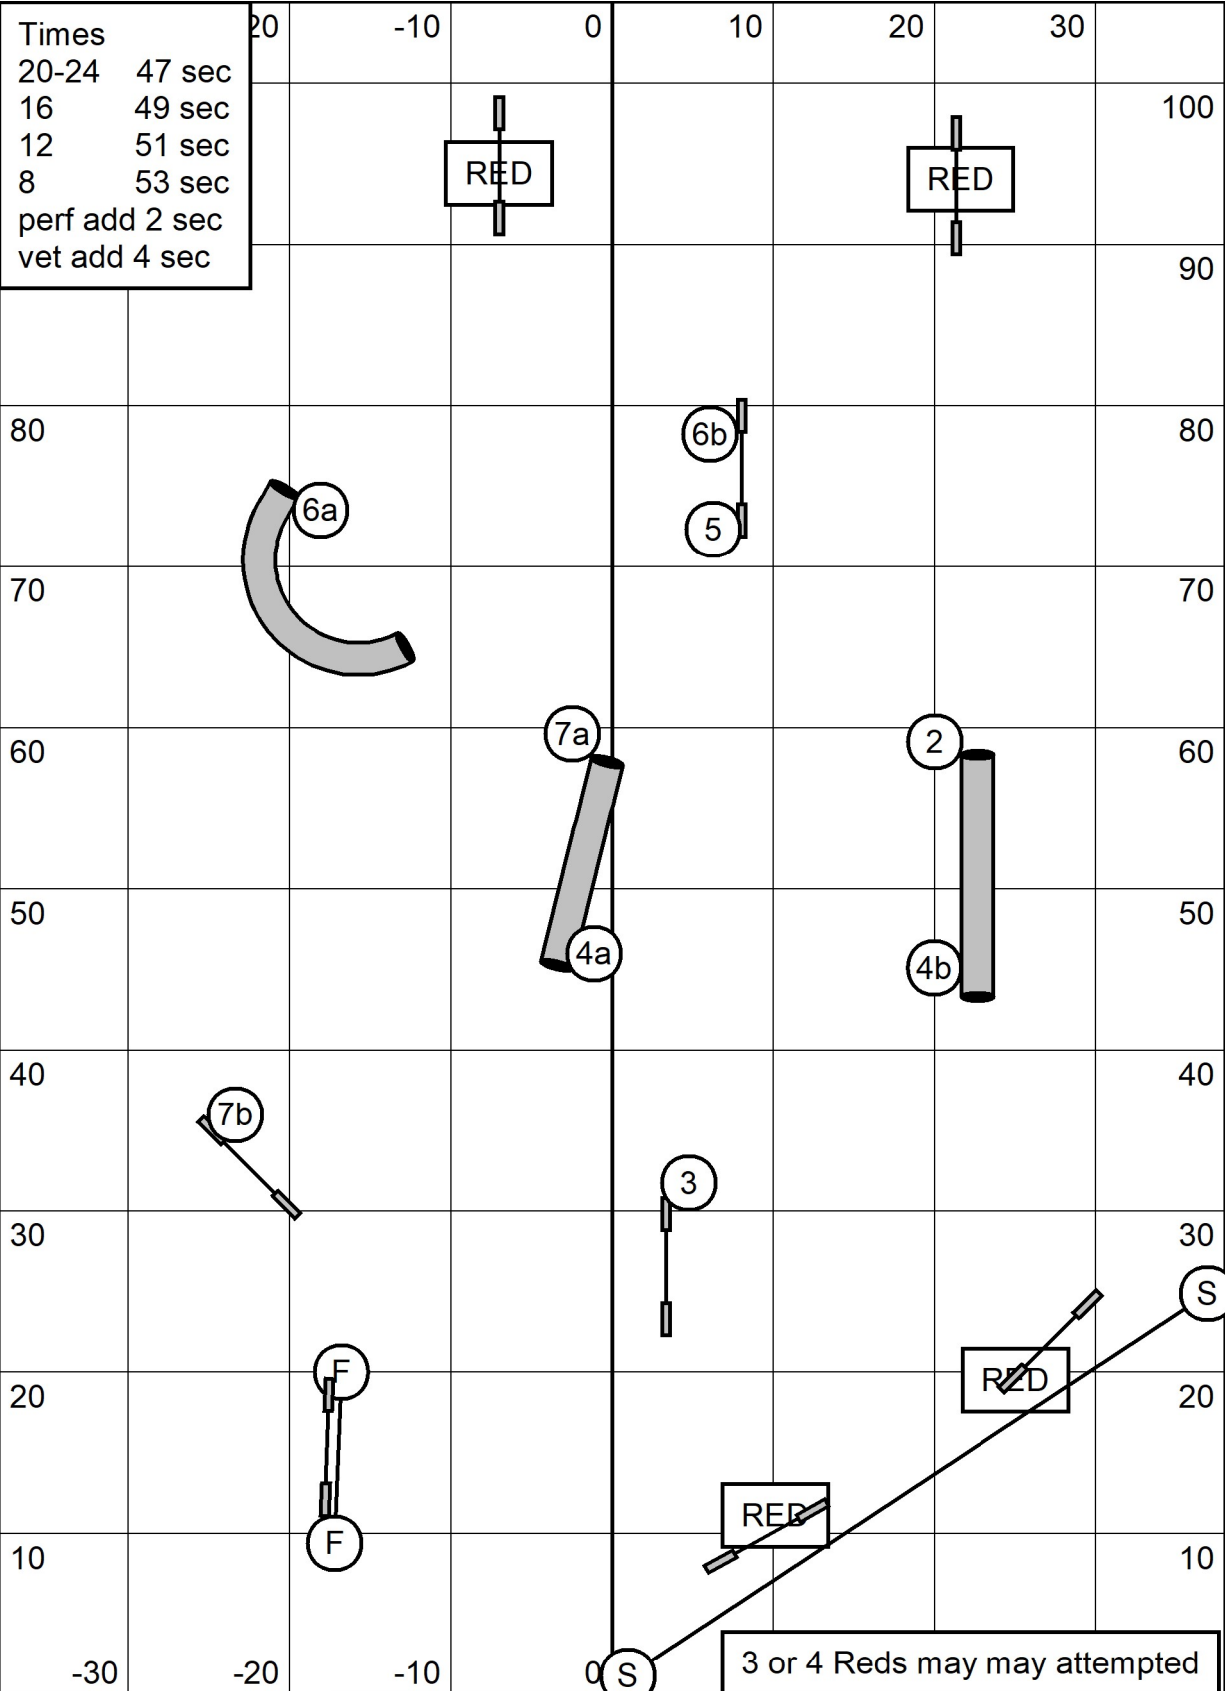

Exit

Masters/P3/Vet Snooker

PAWS

Sat Dec 3, 2022

Bill Pinder

TS

Enter