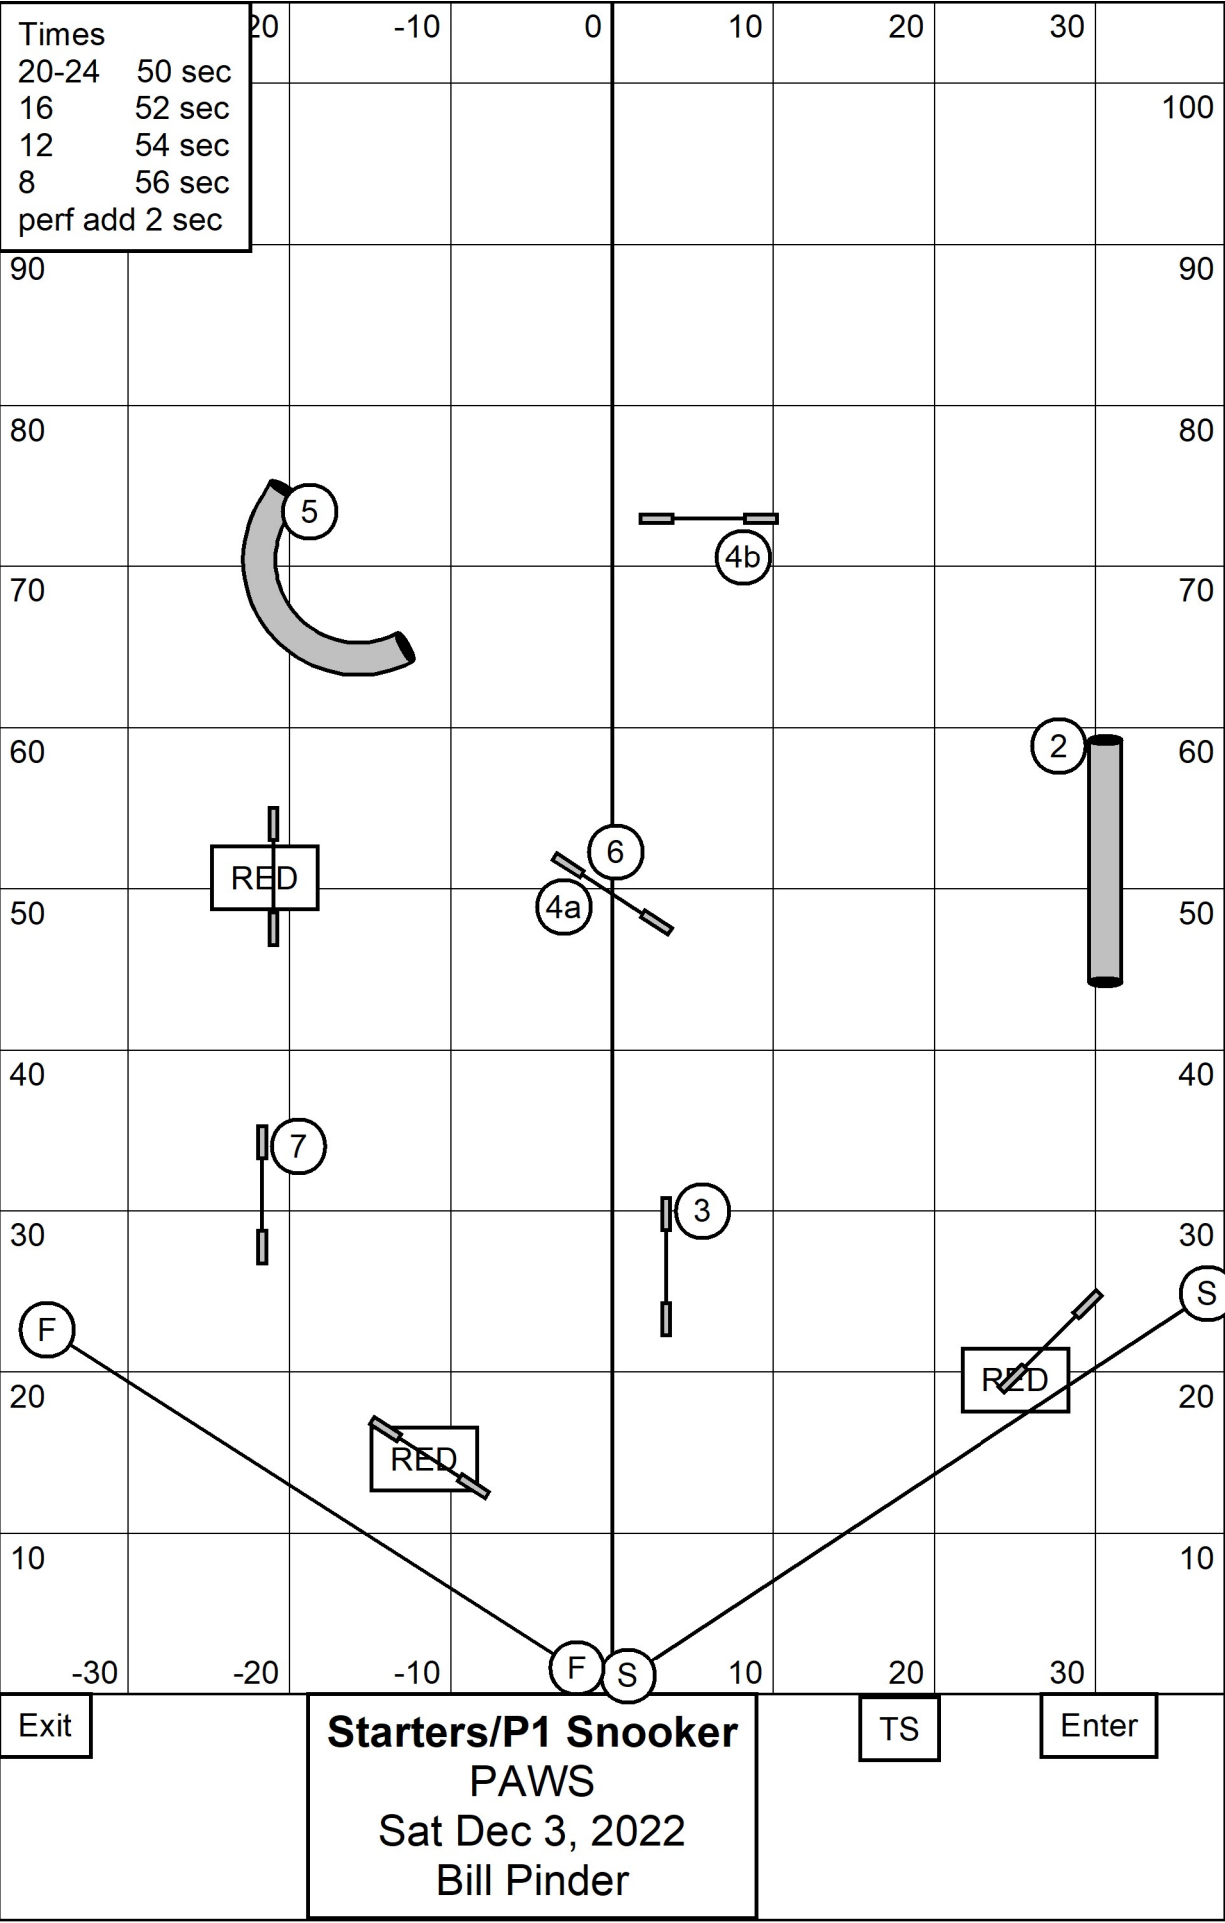

Exit

Starters/P1 Snooker
PAWS
Sat Dec 3, 2022
Bill Pinder

TS

Enter