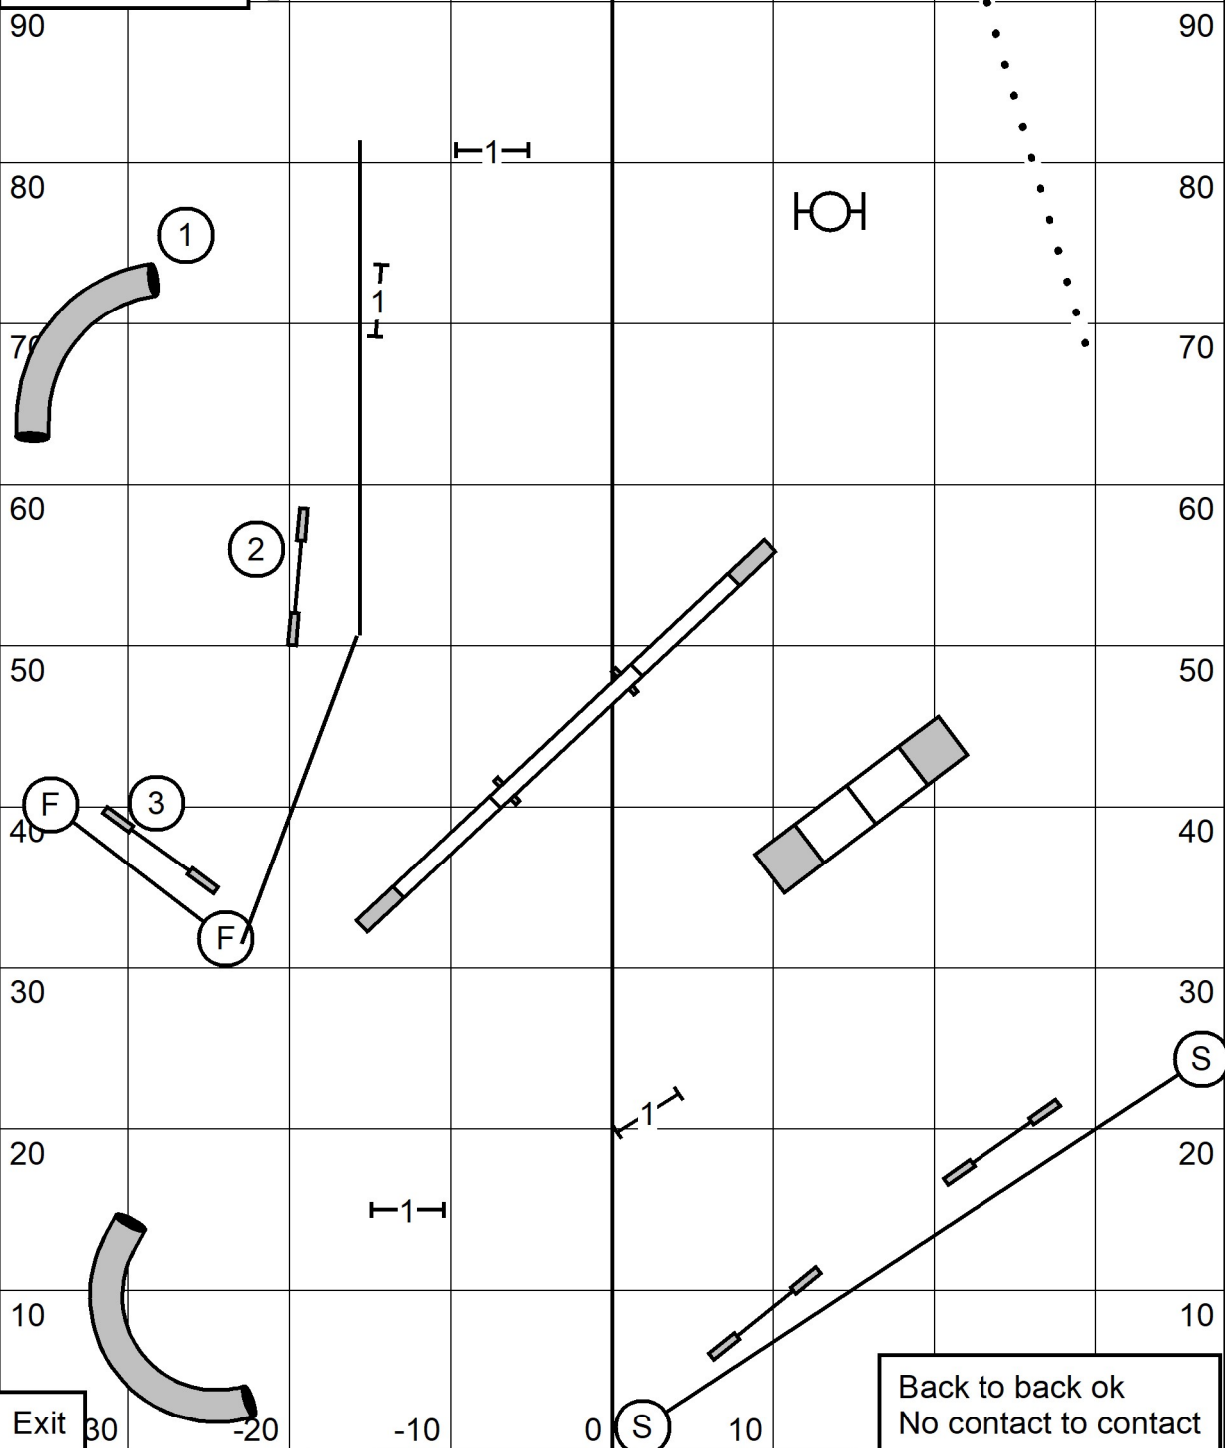

Gamble Times	20	-10	0	10	20	30	
20-24	16 sec						100
16	17 sec						
12	18 sec						
8	19 sec						
perf add 1 sec							

1,2,3,5 System weaves are 5 pts 25 sec opening

Starters/P1 Gamblers
 PAWS
 Sat Dec 3, 2022
 Bill Pinder

TS

Enter

Back to back ok
 No contact to contact

Gamble Times	0	-10	0	10	20	30	
20-24	16 sec						100
16	17 sec						
12	18 sec						
8	19 sec						
perf add	1 sec						

1,2,3,5 System
weaves are 5 pts
25 sec opening