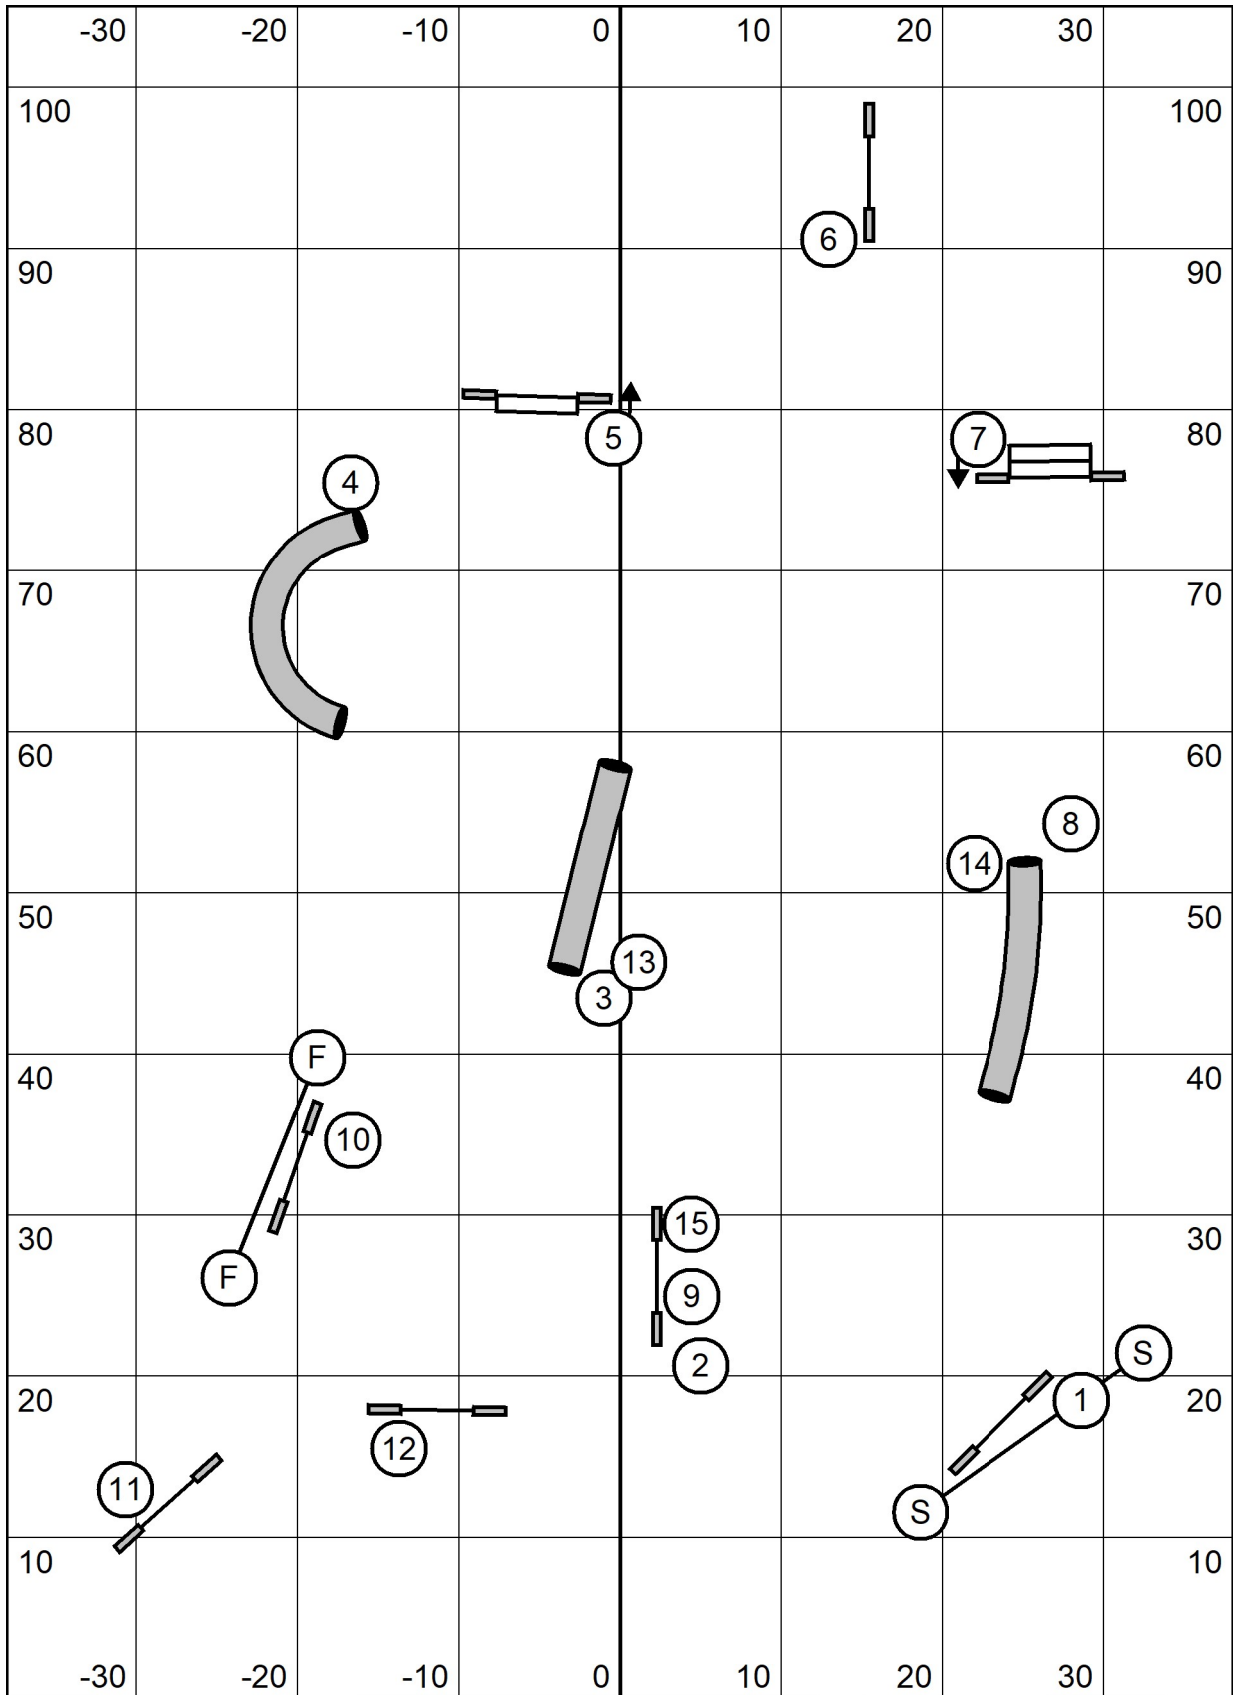

Exit	Starters/P1 Jumpers PAWS Sat dec 3, 2022 Bill Pinder	TS	Enter