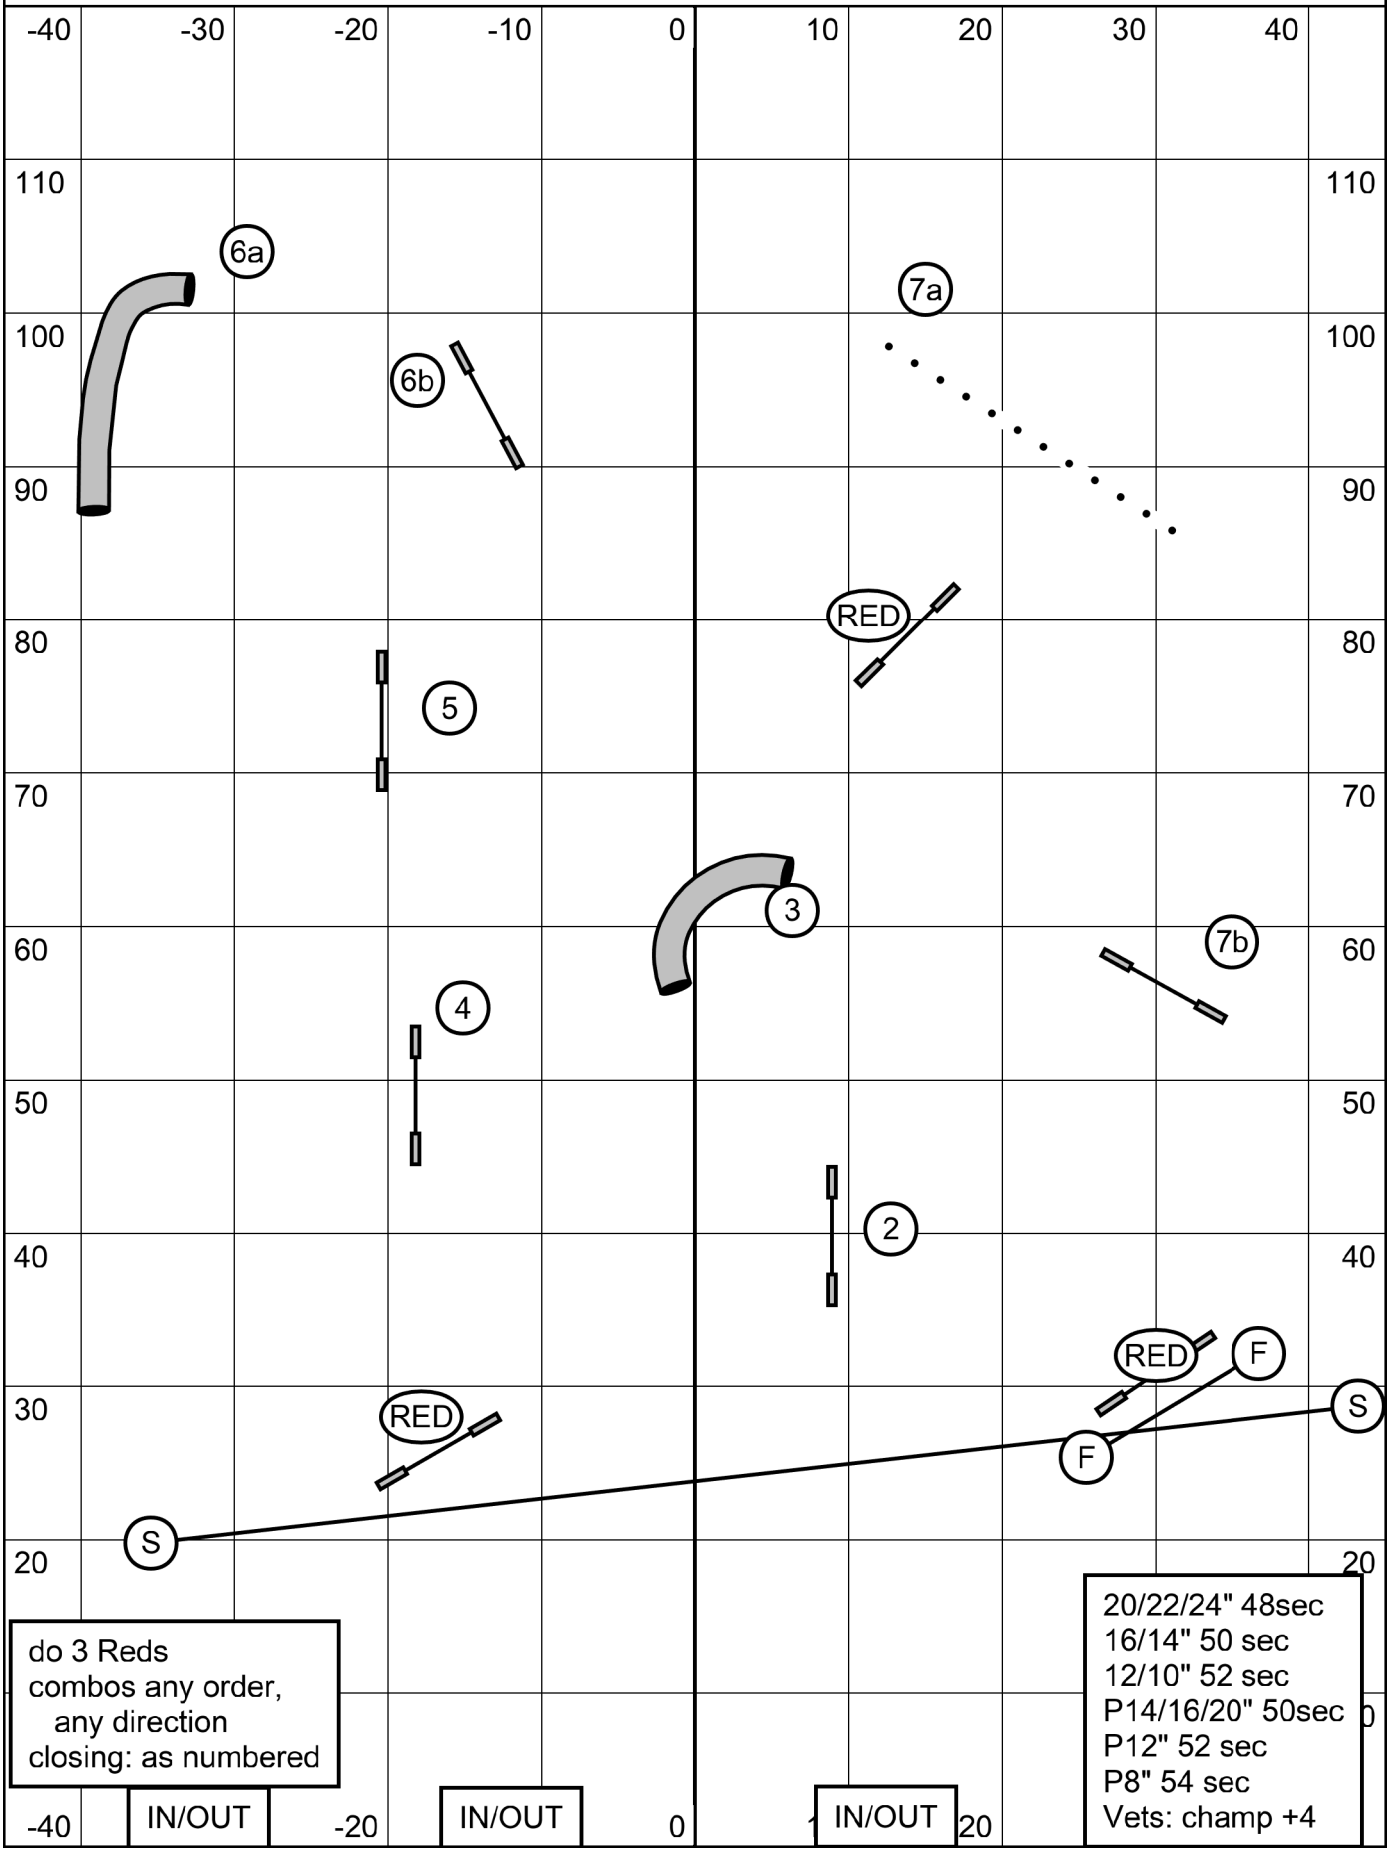

do 3 Reds
 combos any order,
 any direction
 closing: as numbered

20/22/24" 48sec
 16/14" 50 sec
 12/10" 52 sec
 P14/16/20" 50sec
 P12" 52 sec
 P8" 54 sec
 Vets: champ +4

-40 IN/OUT -20 IN/OUT 0 IN/OUT 20