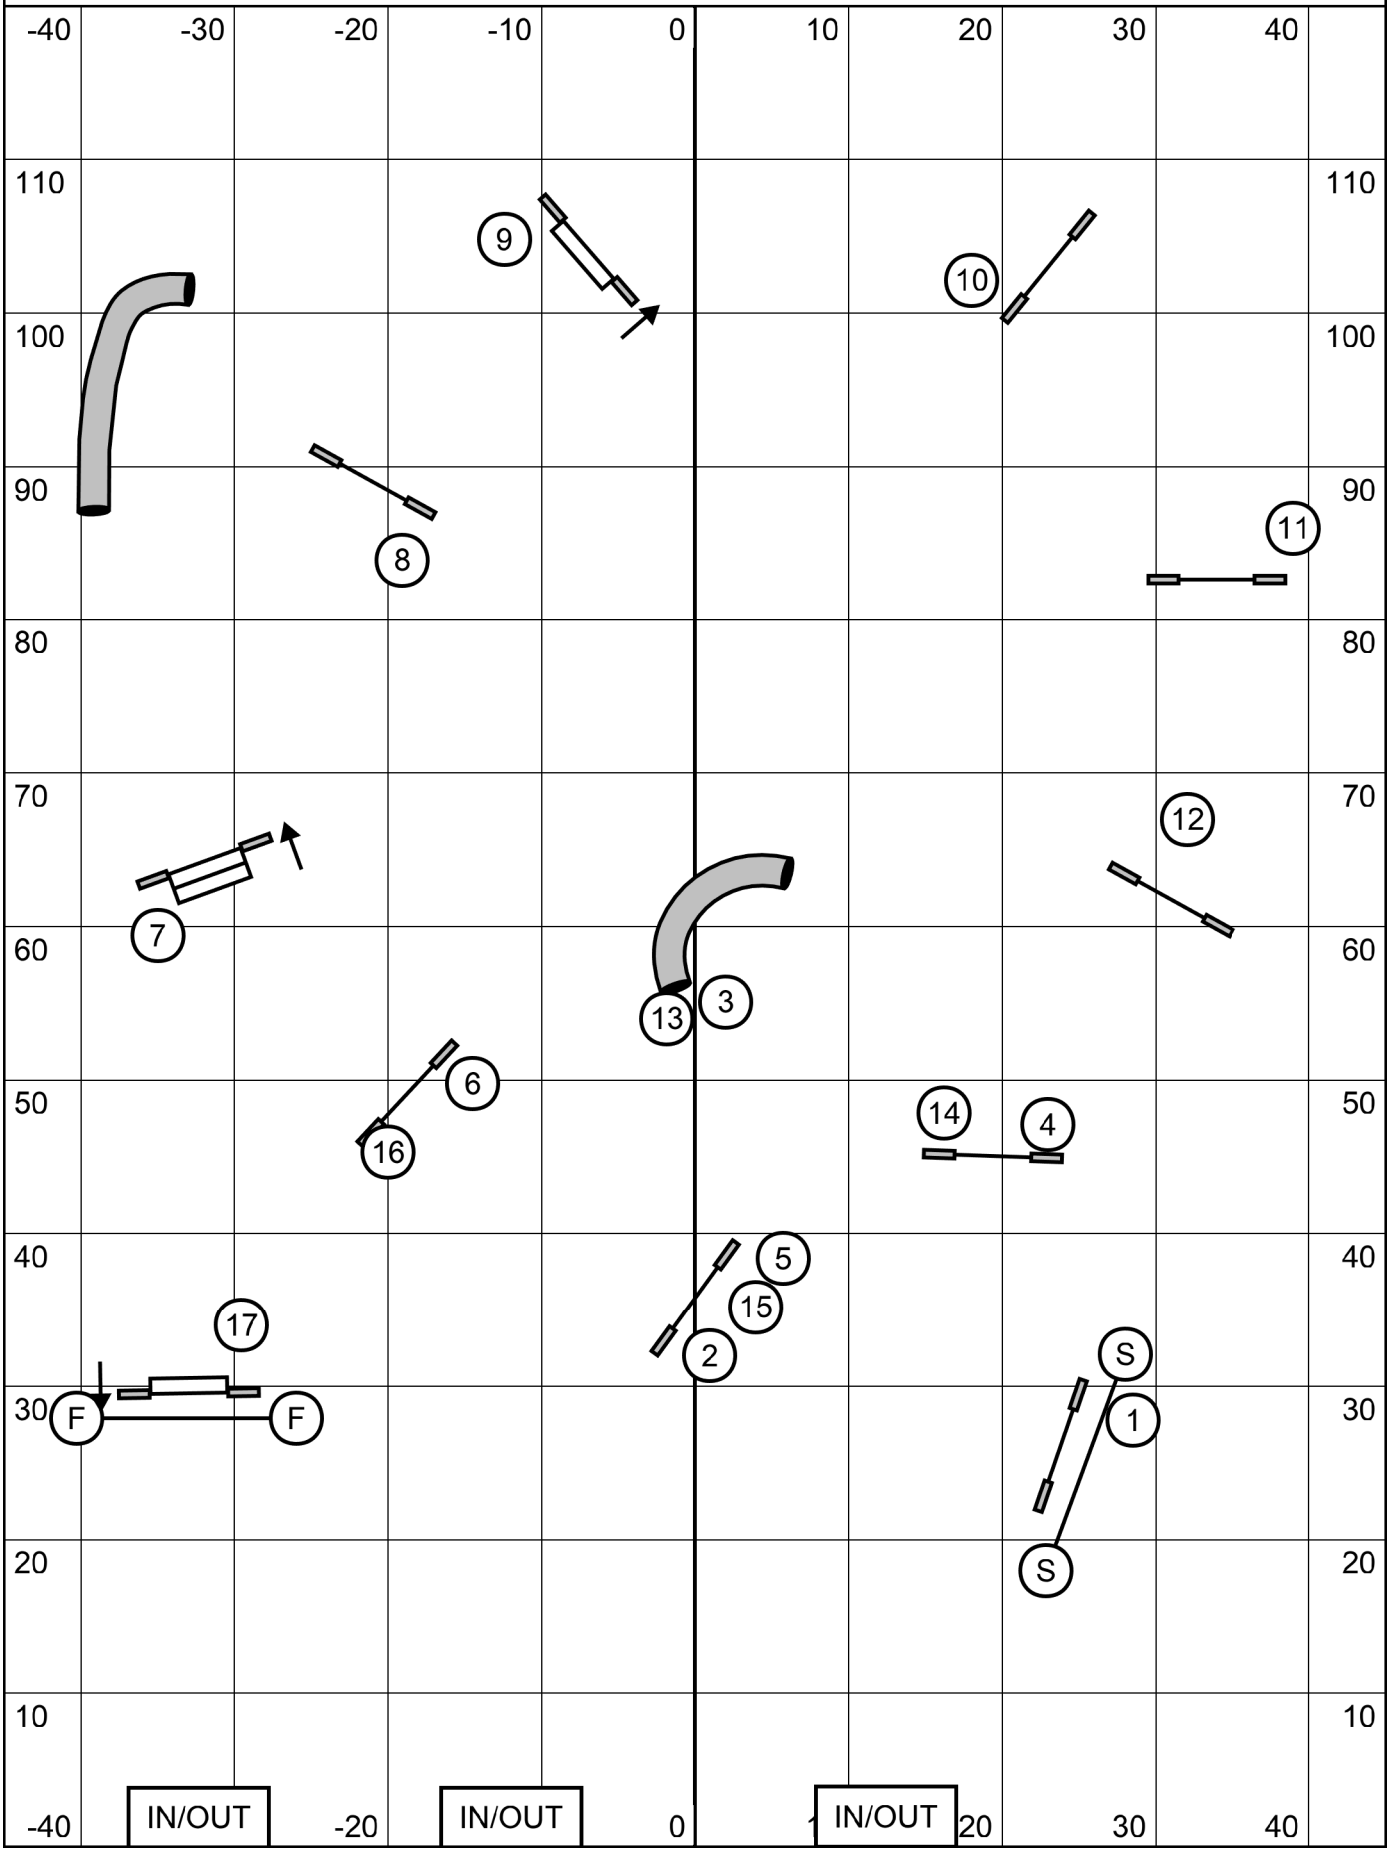

Sat Oct 22. 2022

Advanced/P2 Jumpers

Riverside RI

Lois Mark