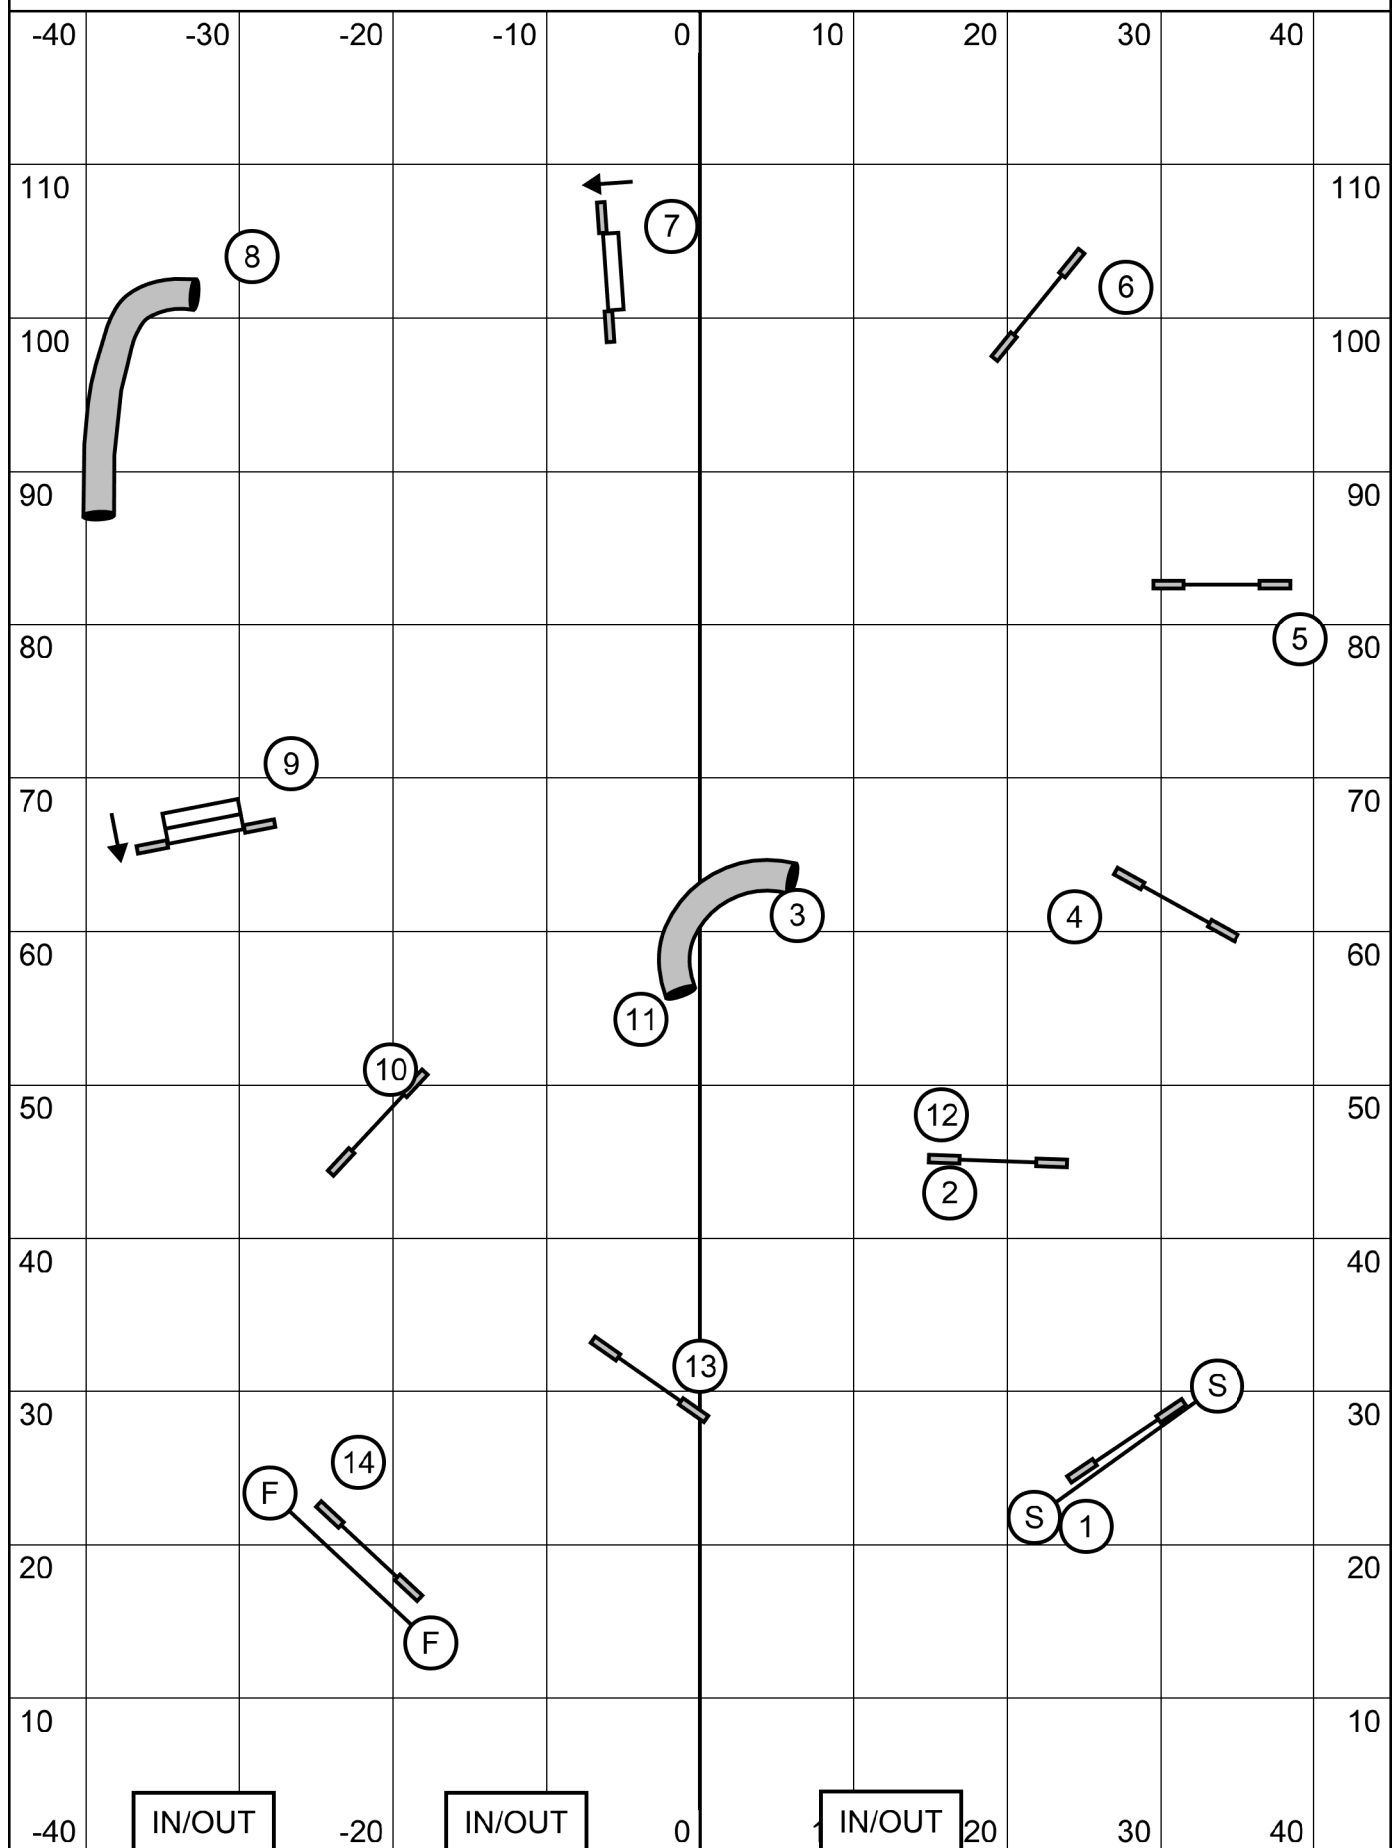

Sat Oct 22, 2022

Starters/P1/Intro Jumpers

Riverside RI

Lois Mark