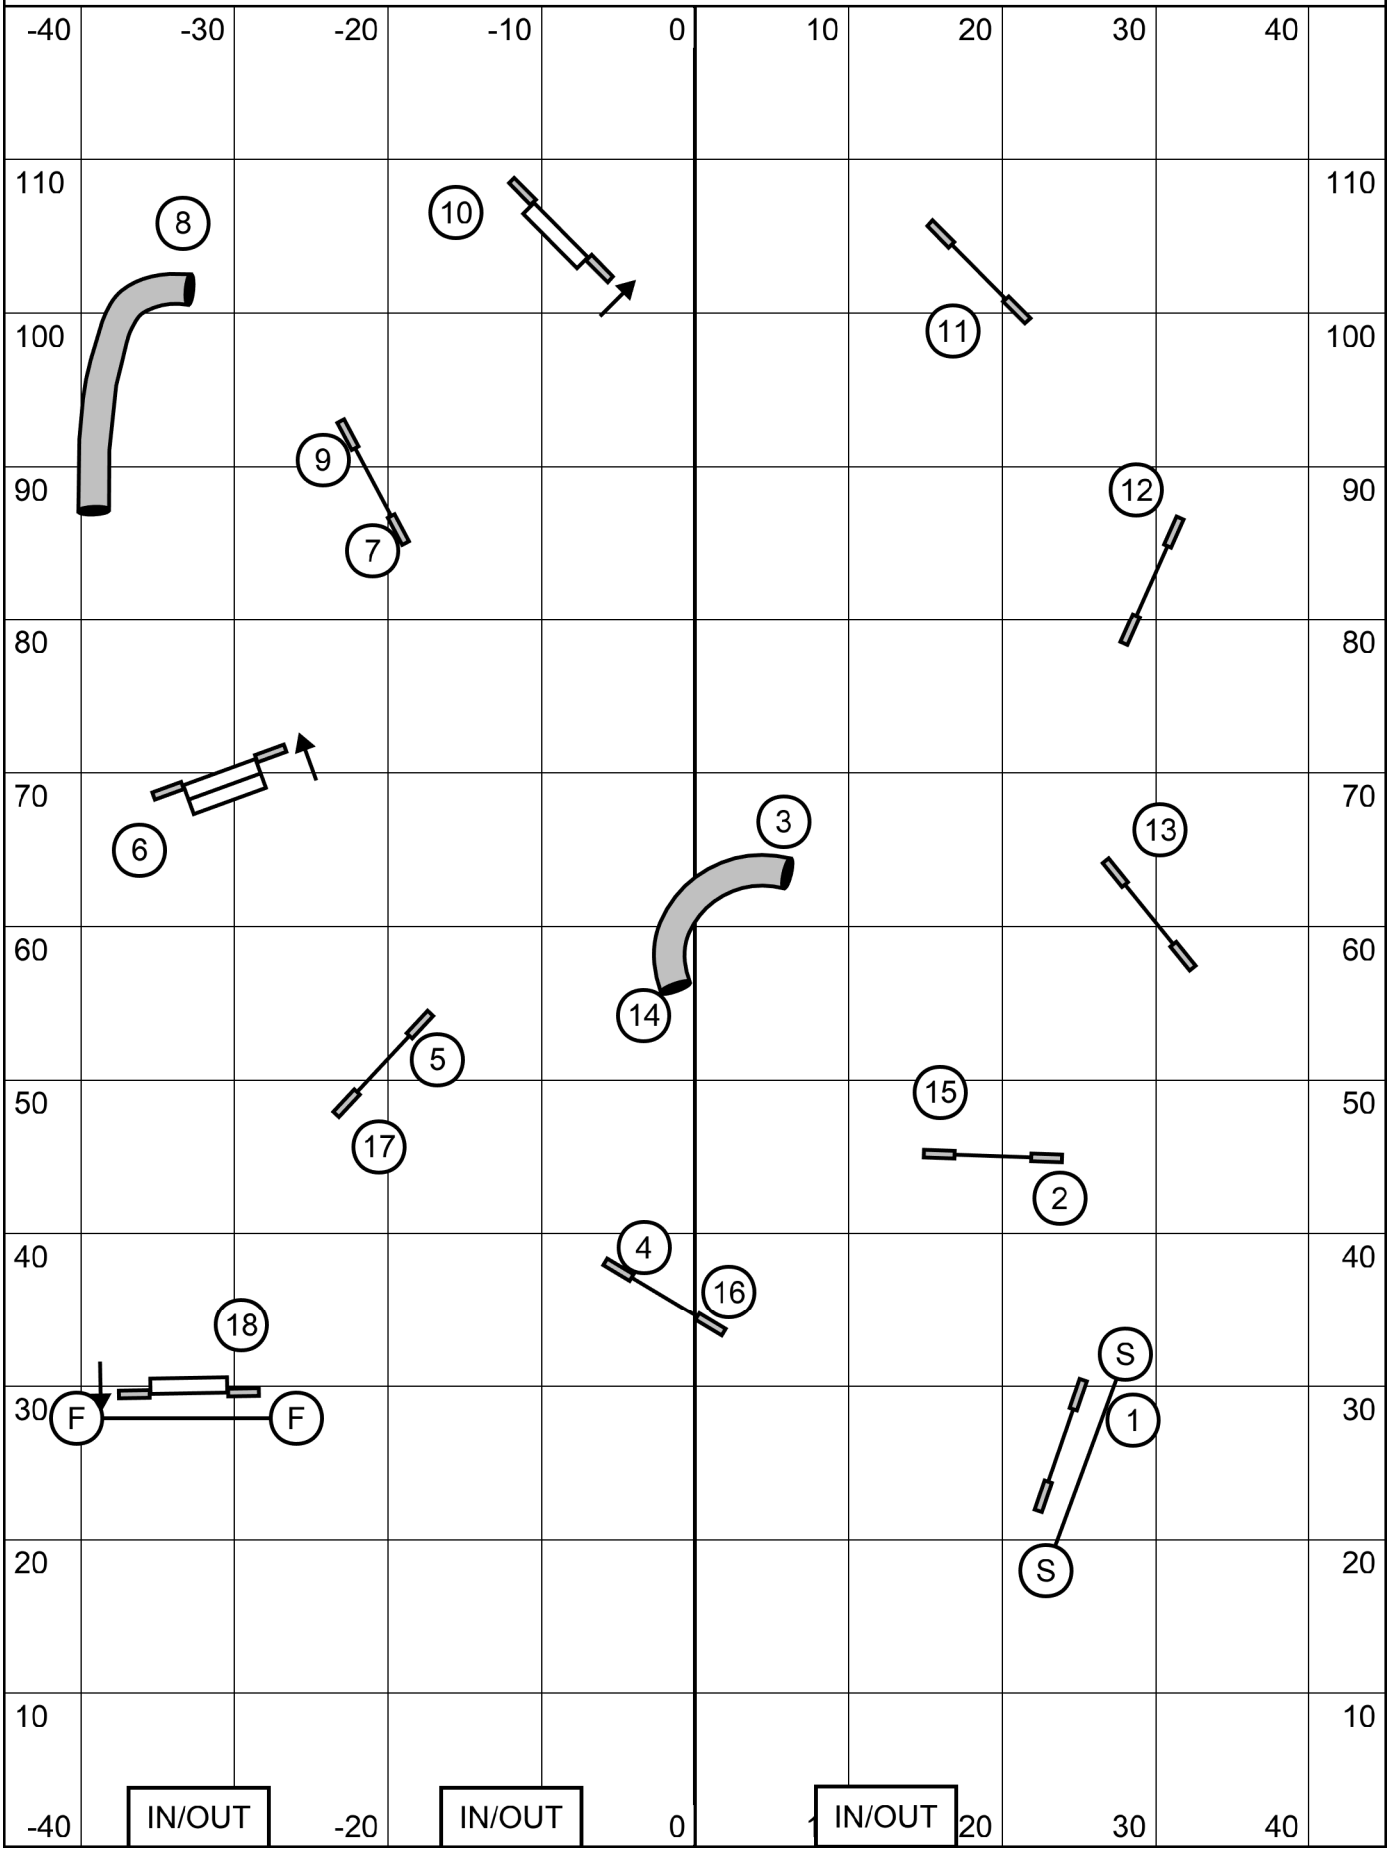

Sat Oct 22. 2022

Masters/P3/vet Jumpers

Riverside RI

Lois Mark