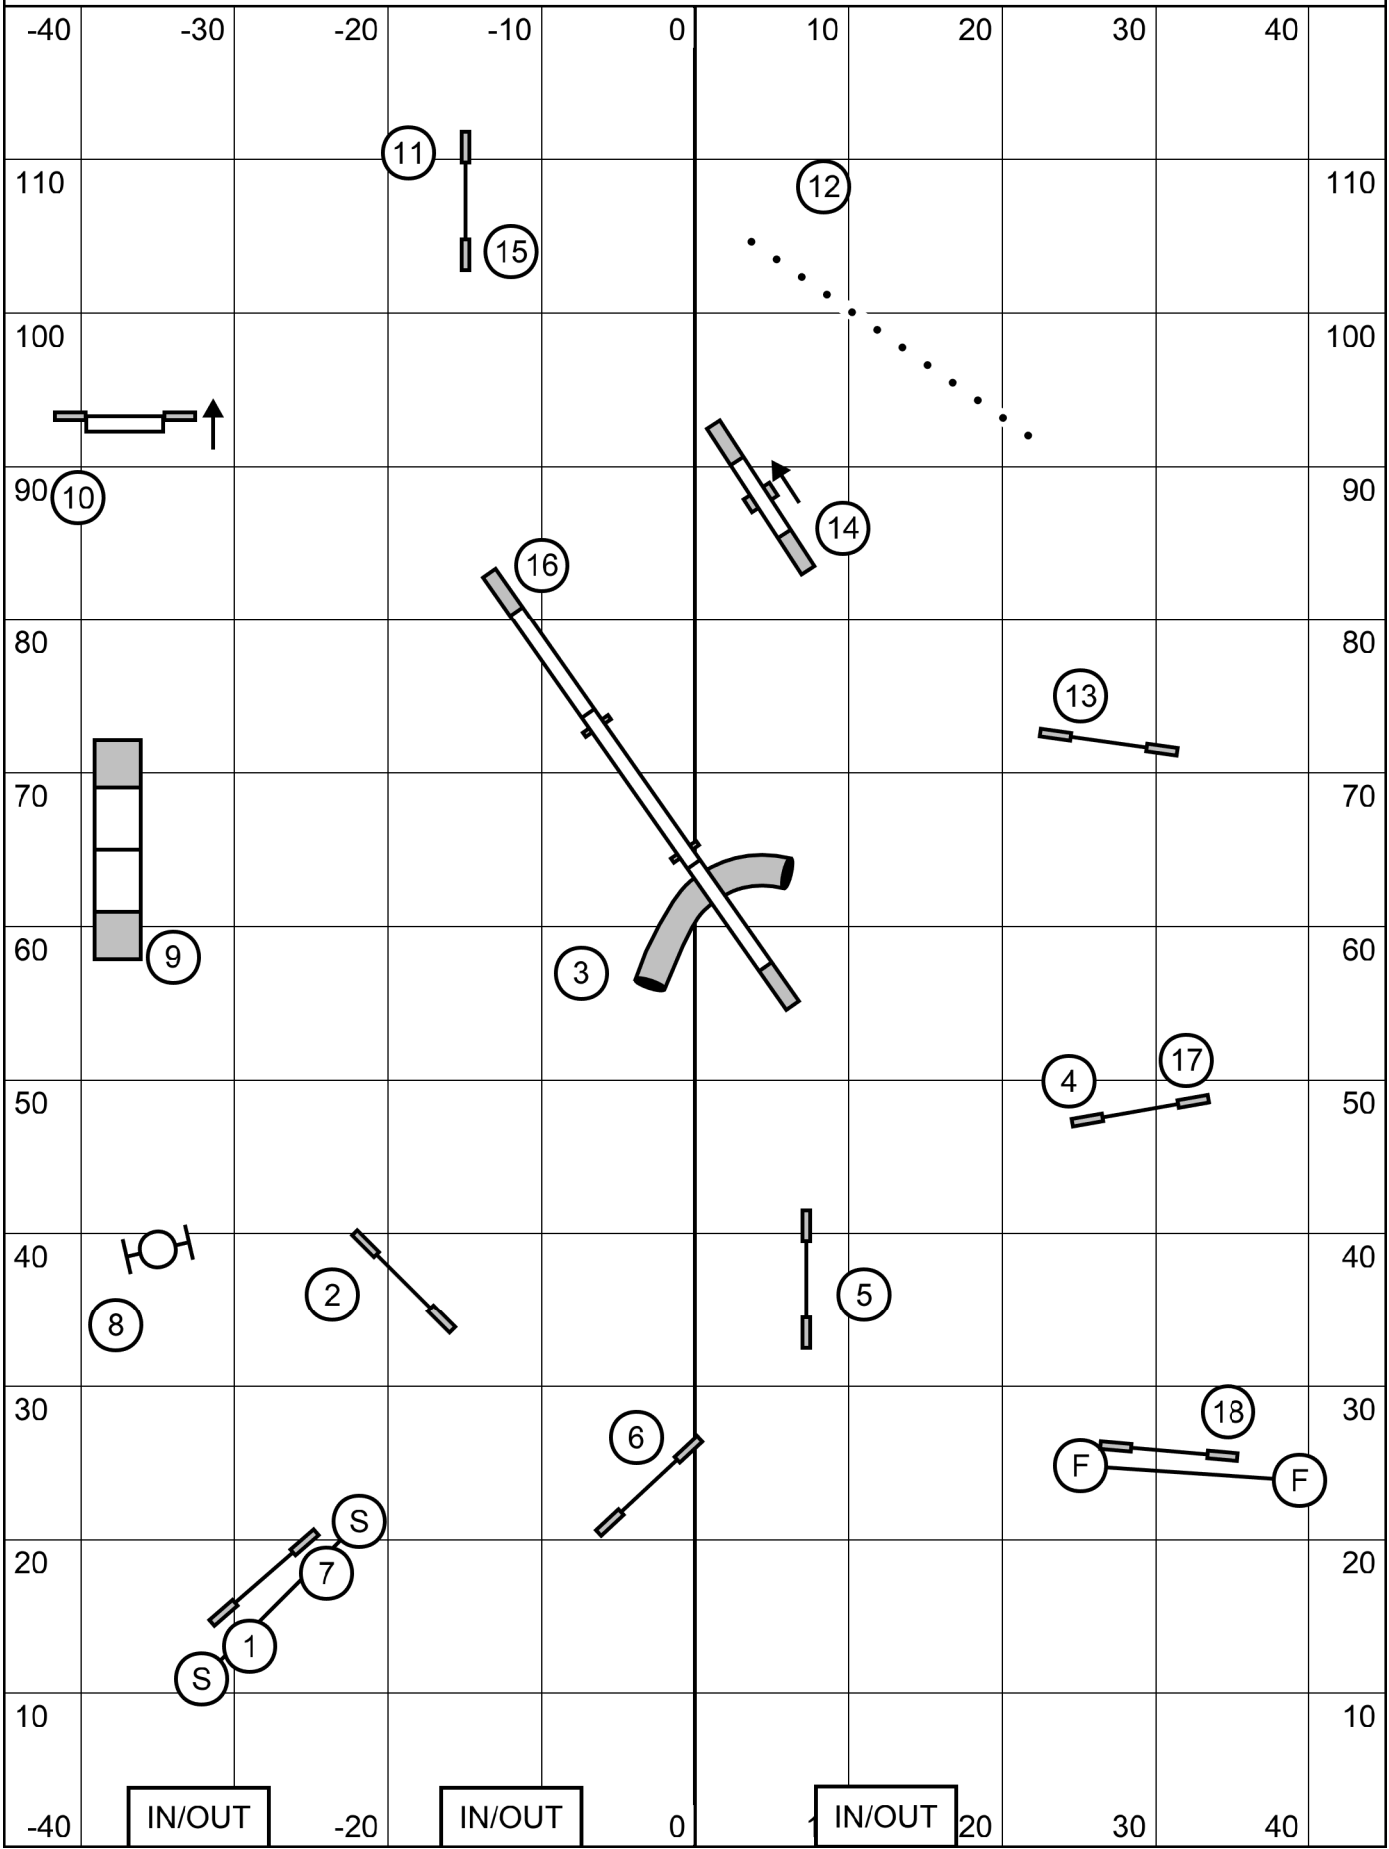

Sat Oct 22. 2022

Masters/P3/Vet Stand

Riverside RI

Lois Mark