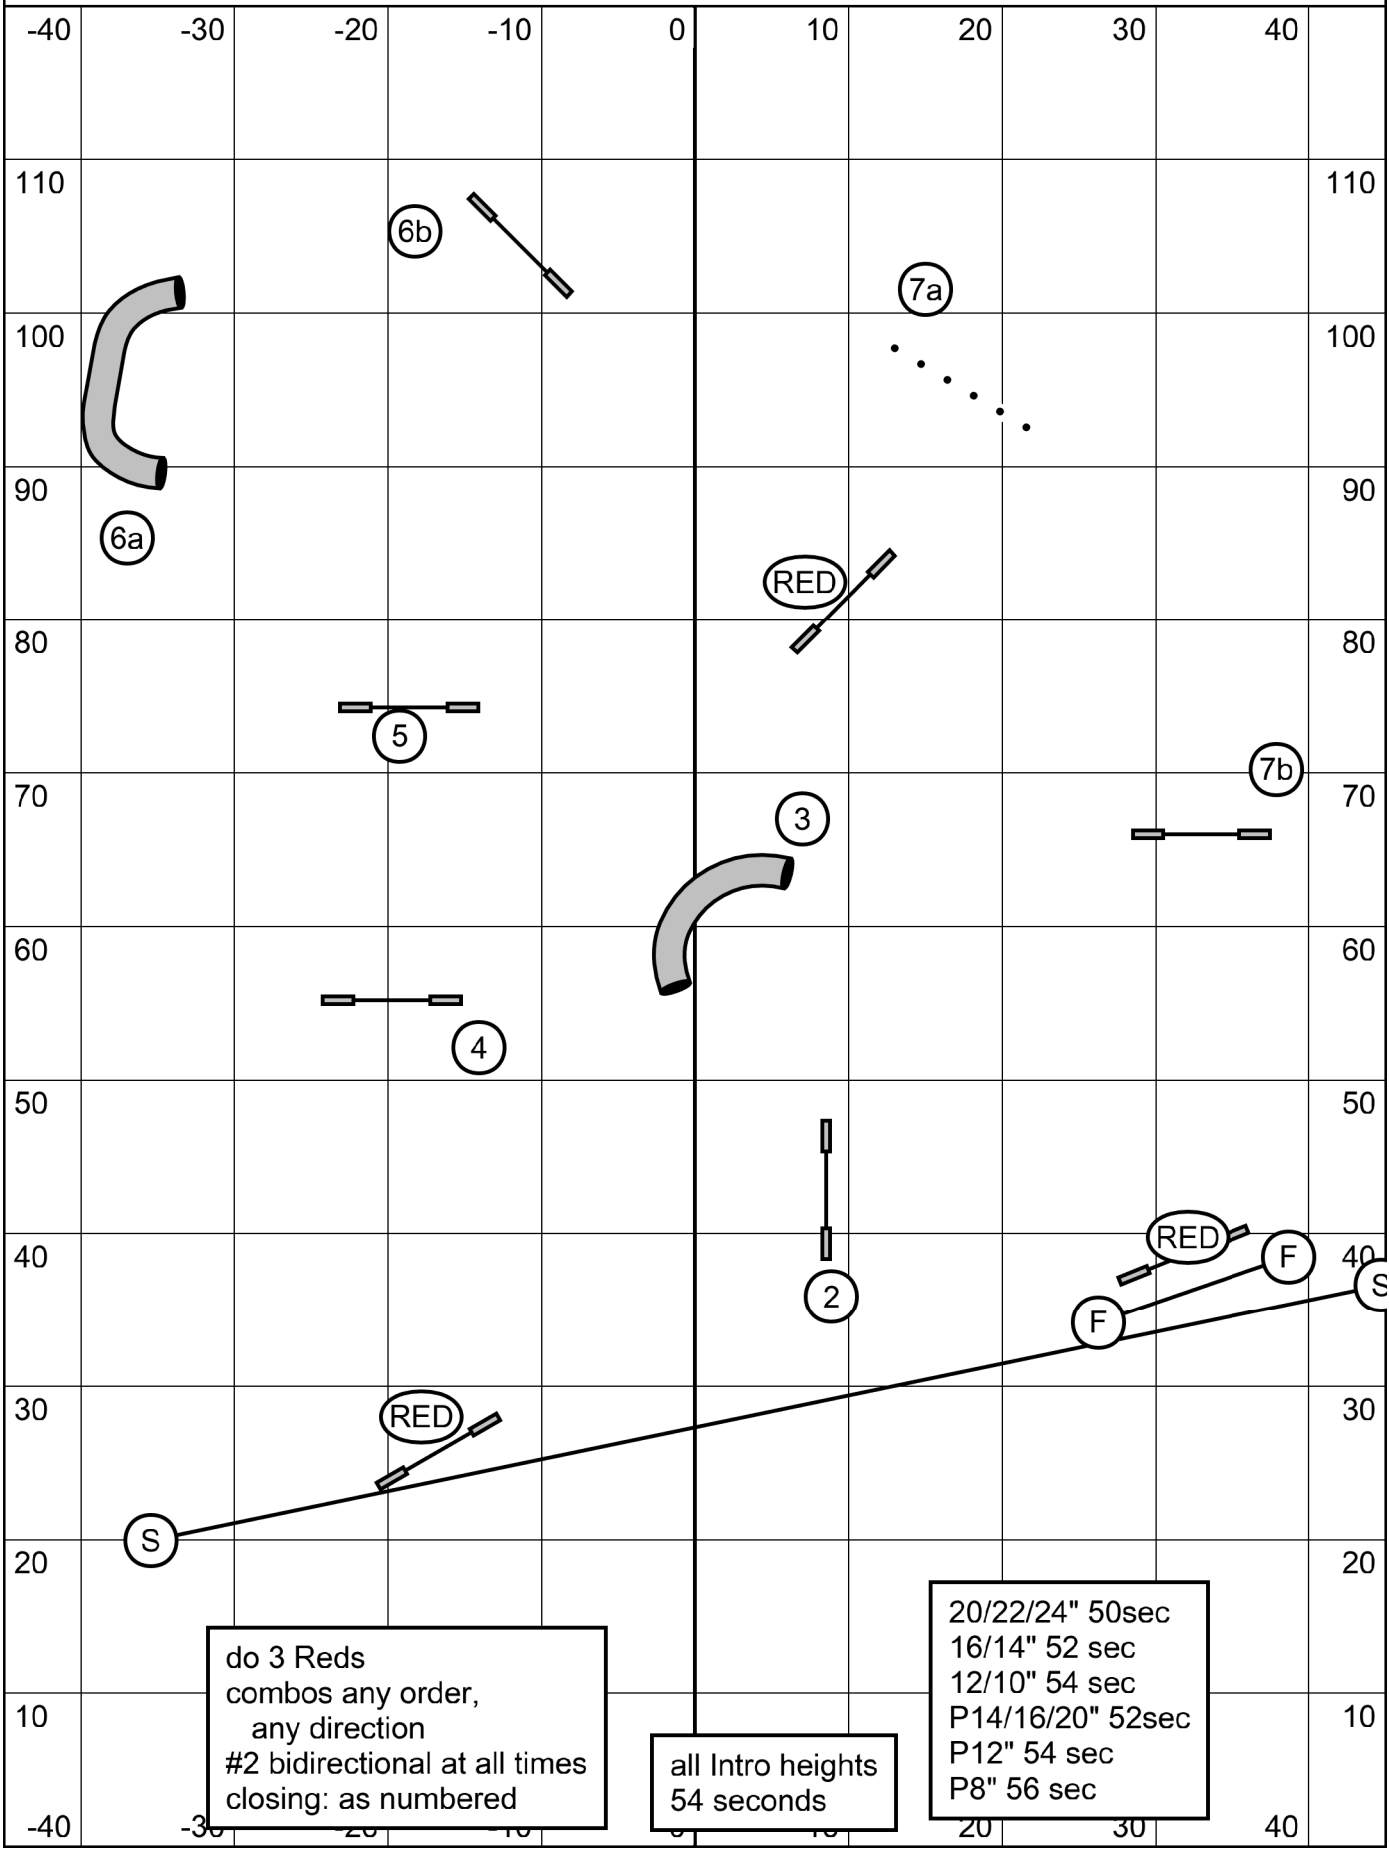

do 3 Reds
combos any order,
any direction
#2 bidirectional at all times
closing: as numbered

all Intro heights
54 seconds

20/22/24" 50sec
16/14" 52 sec
12/10" 54 sec
P14/16/20" 52sec
P12" 54 sec
P8" 56 sec