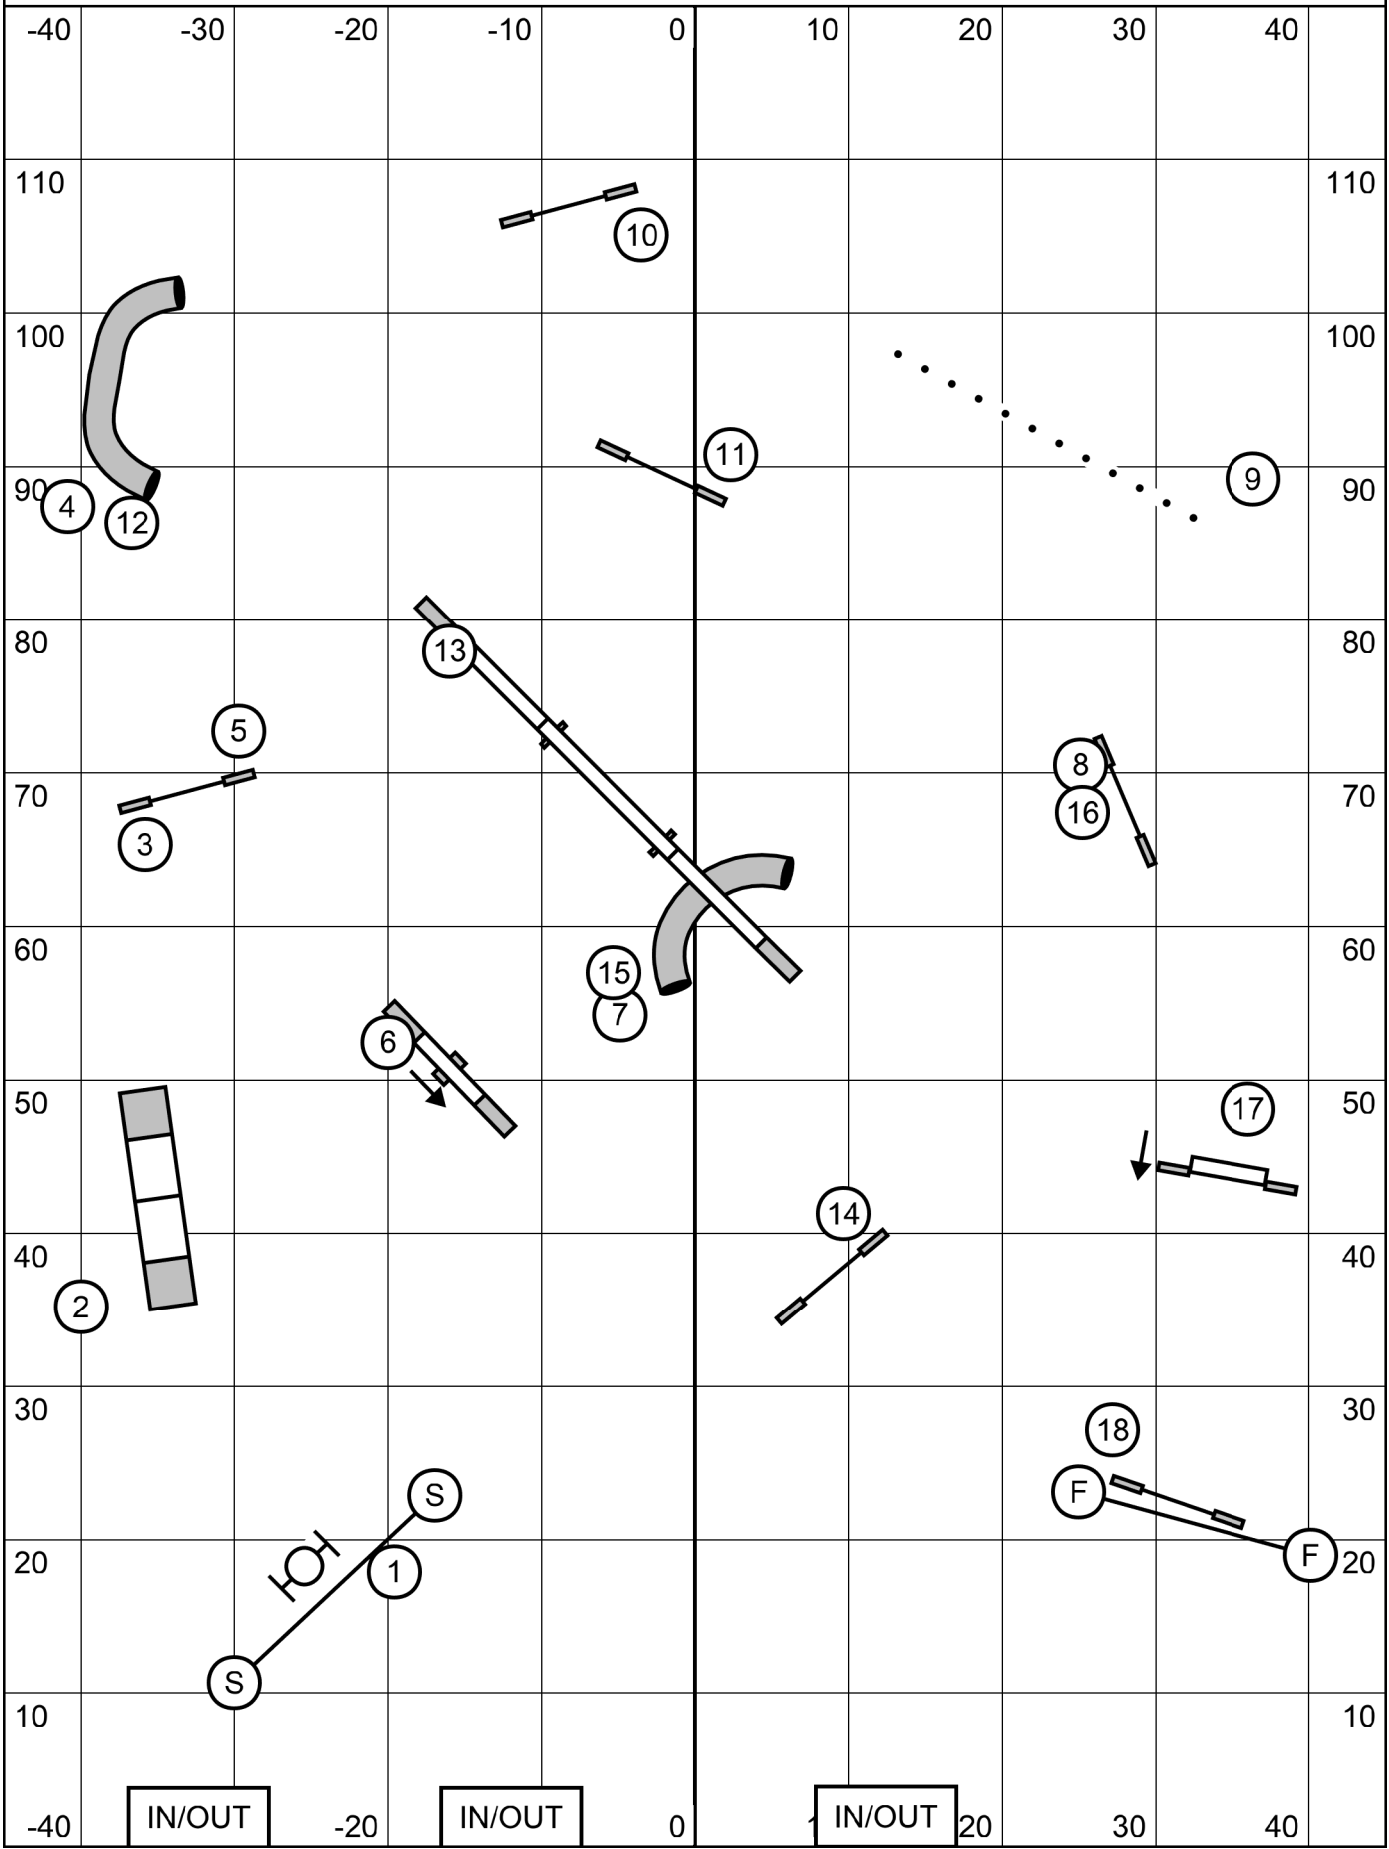

Sat Oct 22, 2022

Grand Prix

Riverside RI

Lois Mark