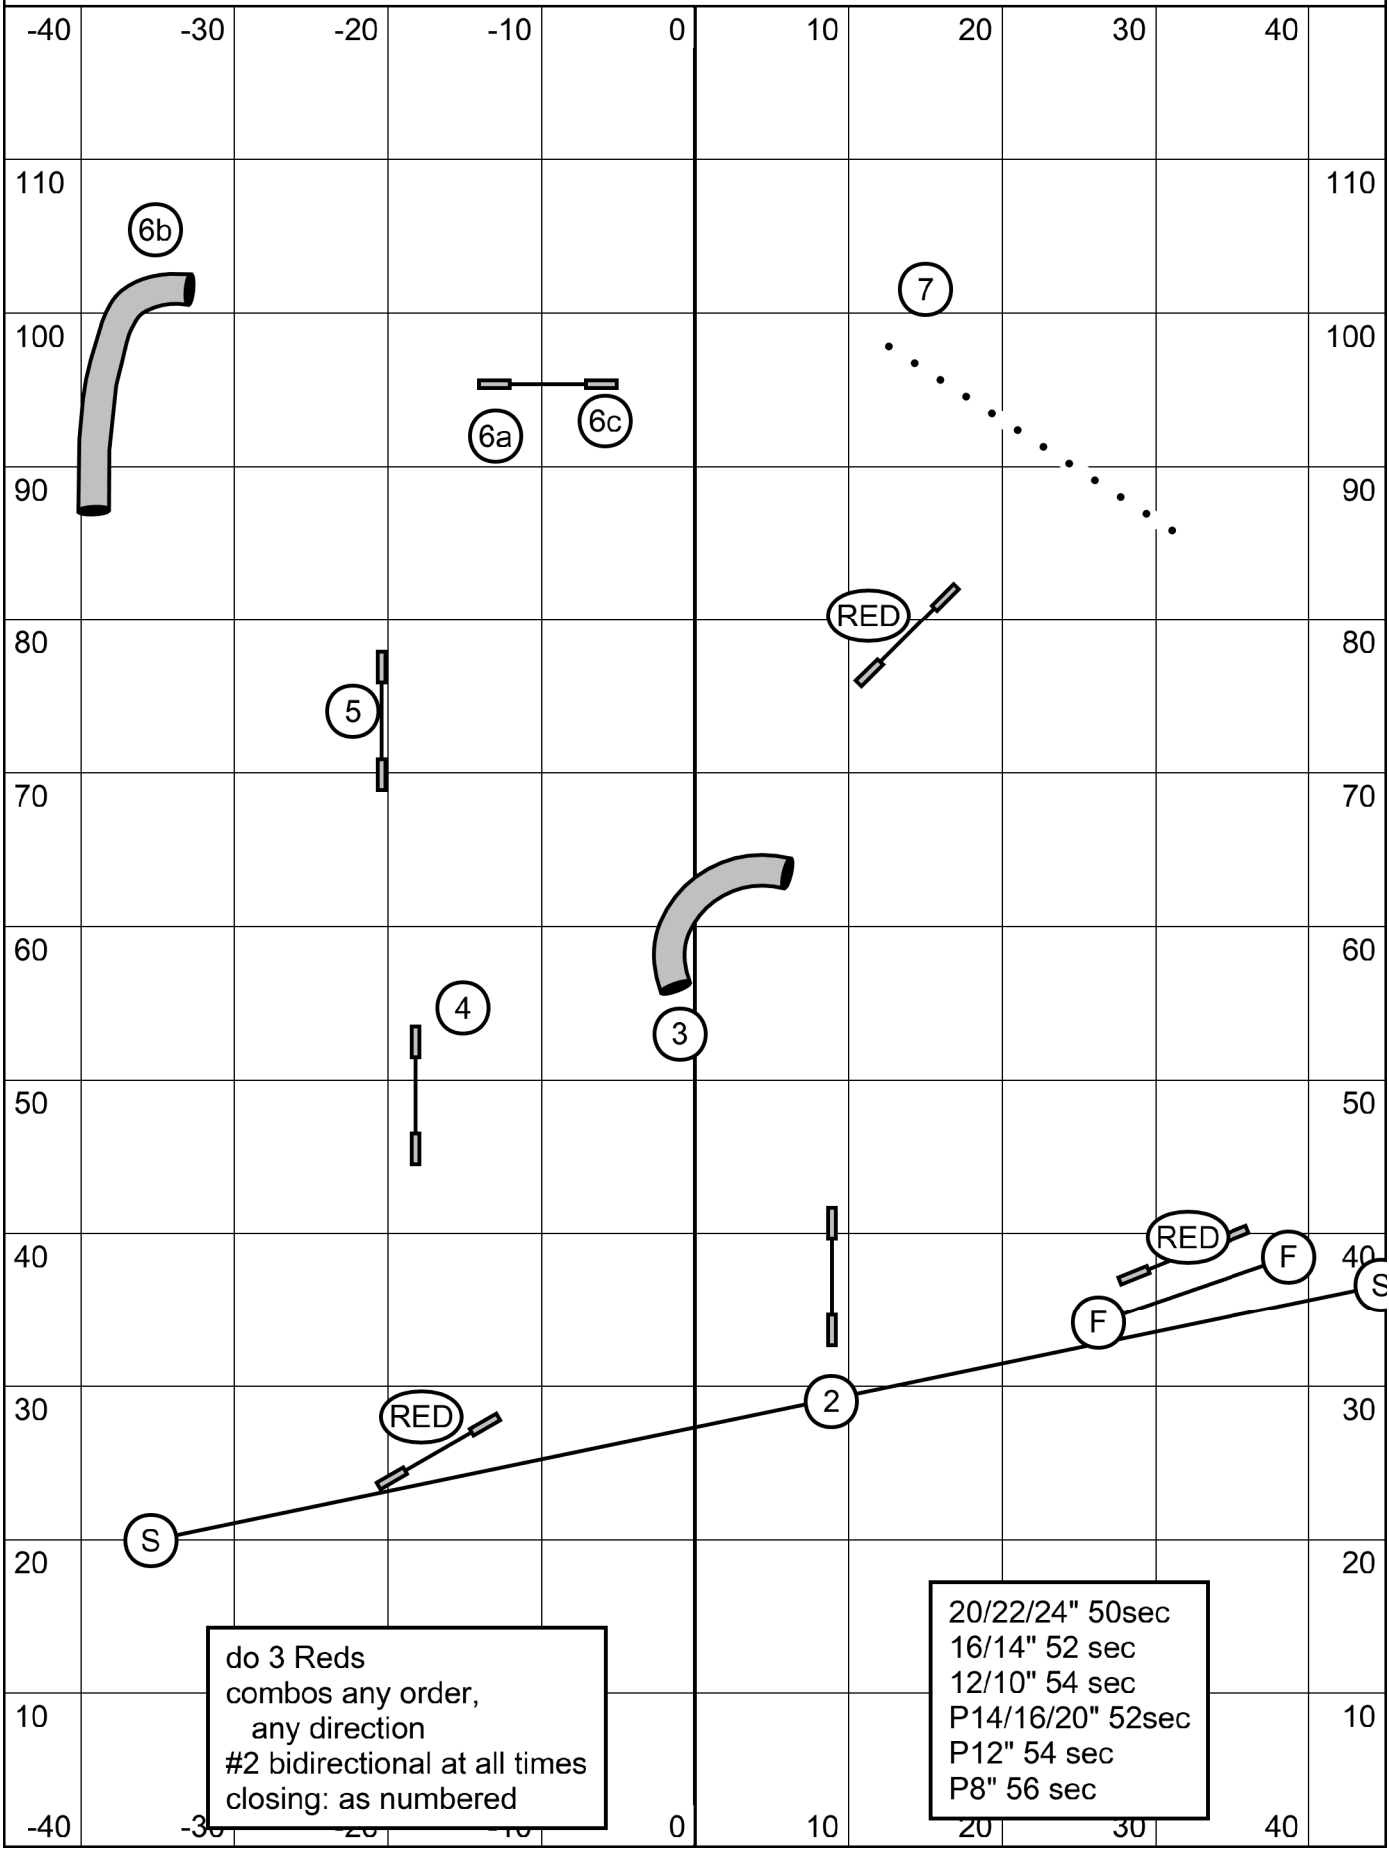

Sat Oct 22. 2022

Advanced/P2 Snooker

Riverside RI

Lois Mark