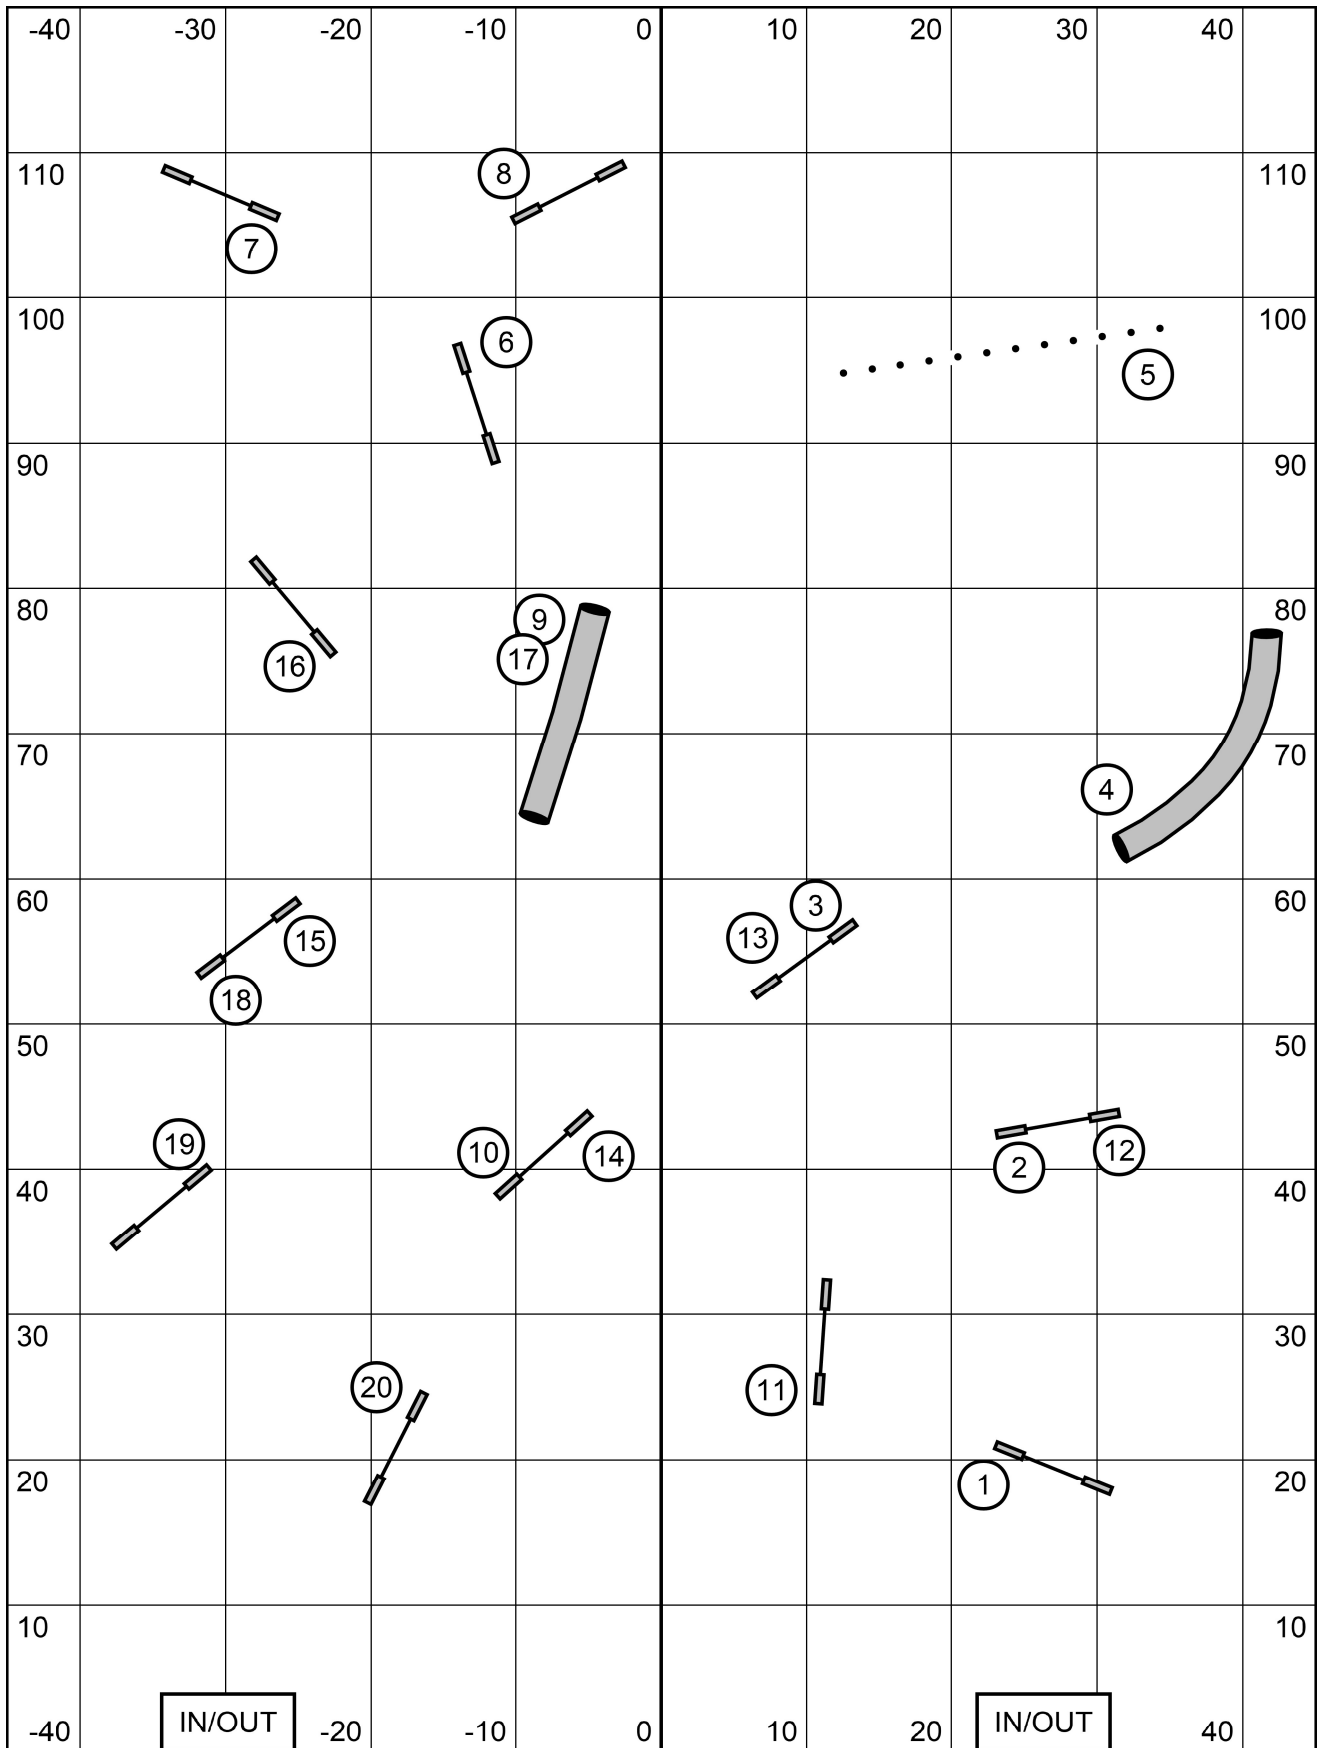

Gamblers Open

Riverside K9 - Saturday, October 22, 2022

Designed by: Kim Schaefer

Course Maps are approximate

Gamblers Rules:

Opening: 25 seconds. No back-to-back Aframes.

Closing: Regular _____ seconds. Select _____ seconds

Course Maps are approximate

Master Series Agility

Riverside K9 - Saturday, October 22, 2022

Designed by: Kim Schaefer

Course Maps are approximate

Champion/Senior Speedstakes

Riverside K9 - Saturday, October 22, 2022

Designed by: Kim Schaefer

Course Maps are approximate

Novice/Beginner Speedstakes

Riverside K9 - Saturday, October 22, 2022

Designed by: Kim Schaefer

Course Maps are approximate

Masters Jumping

Riverside K9 - Saturday, October 22, 2022