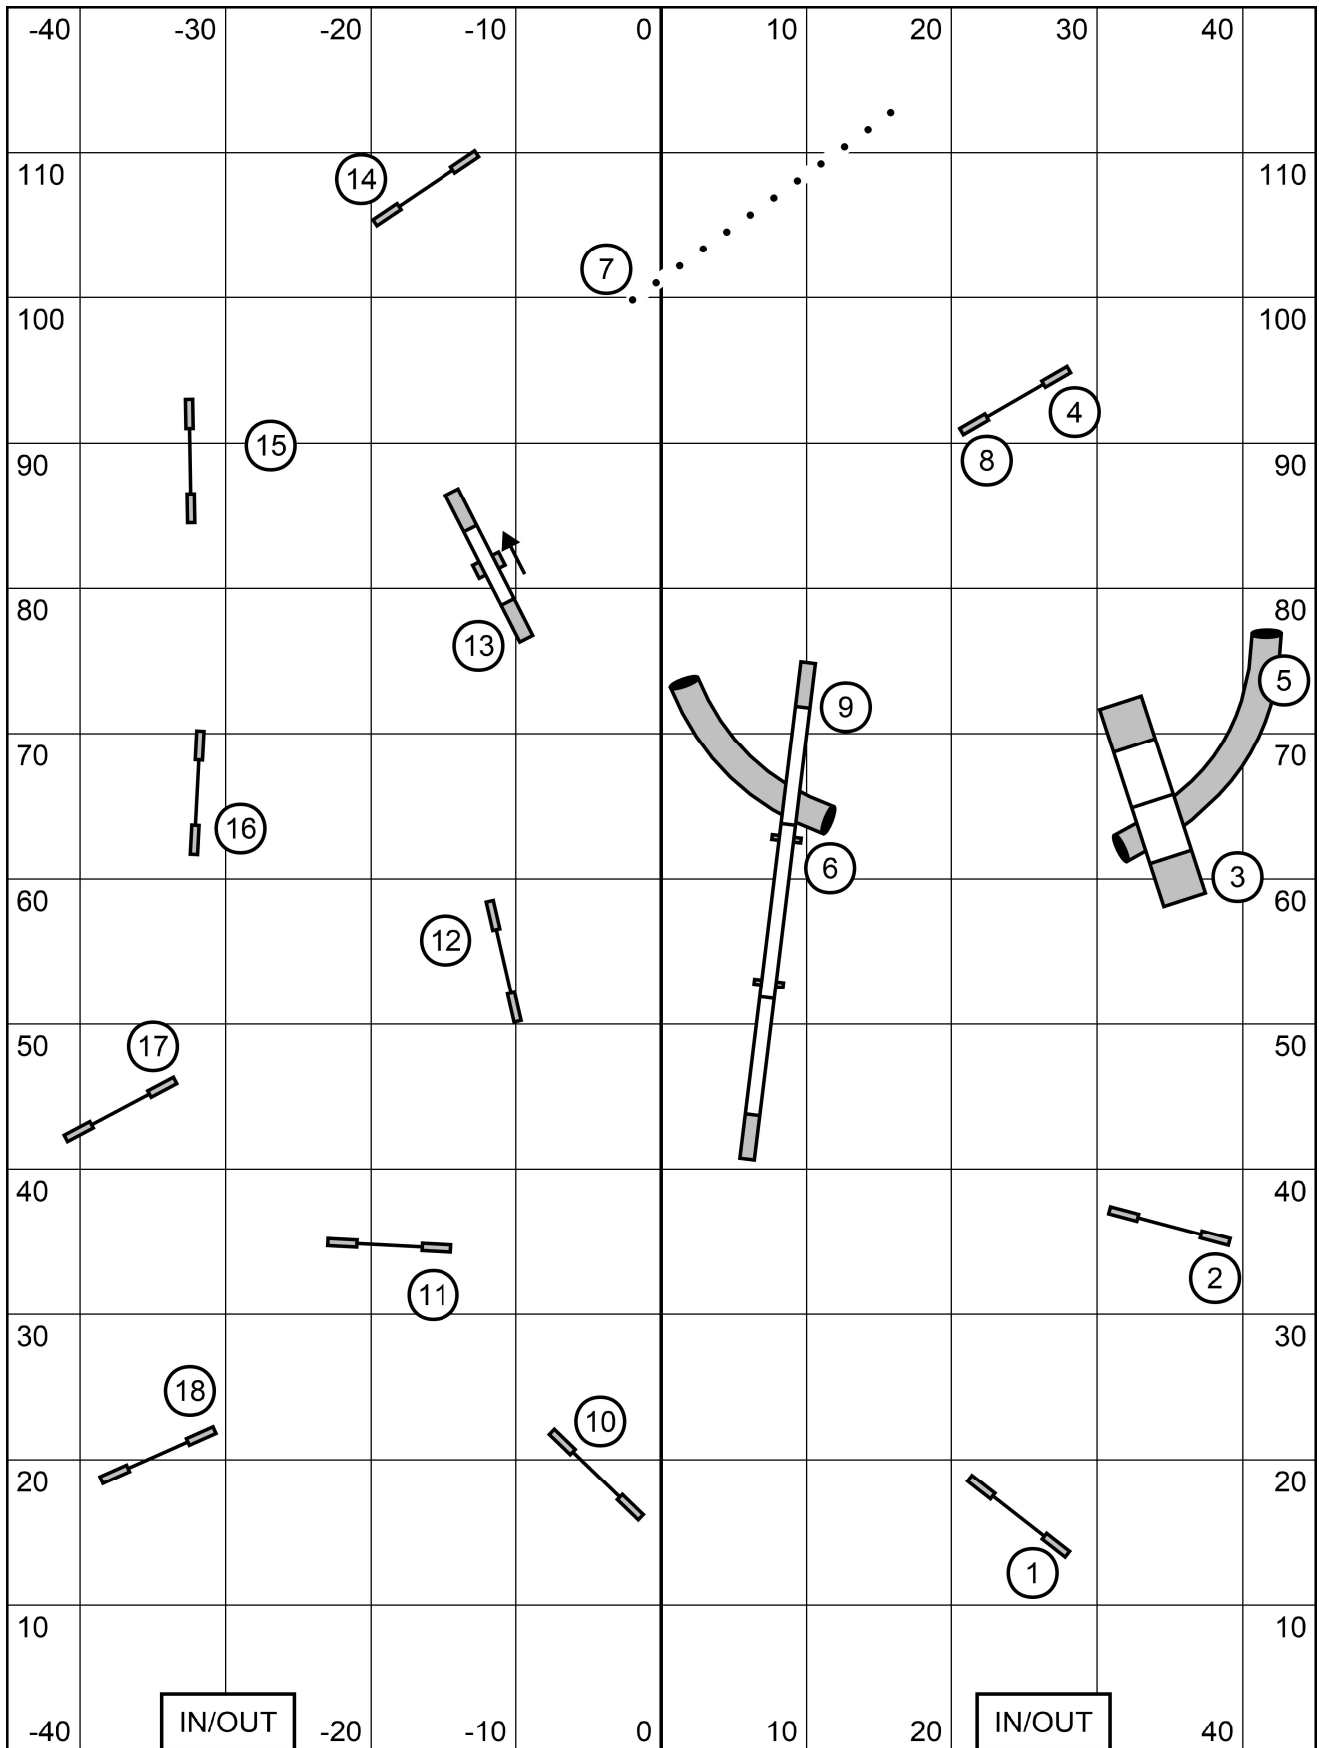

Gamblers Open

Riverside K9 - Saturday, October 22, 2022

Designed by: Kim Schaefer

Course Maps are approximate

Gamblers Rules:

Opening: 25 seconds. No back-to-back Aframes.

Closing: Regular _____ seconds. Select _____ seconds

10 point gamble: 1-4 white circles

15 point gamble: 1-5 black squares

Champion/Senior Agility

Riverside K9 - Saturday, October 22, 2022

Designed by: Kim Schaefer

Course Maps are approximate

Novice/Beginner Agility
 Riverside K9 - Saturday, October 22, 2022
 Designed by: Kim Schaefer

Course Maps are approximate

Master Series Agility

Riverside K9 - Saturday, October 22, 2022

Designed by: Kim Schaefer

Course Maps are approximate

Champion/Senior Speedstakes

Riverside K9 - Saturday, October 22, 2022