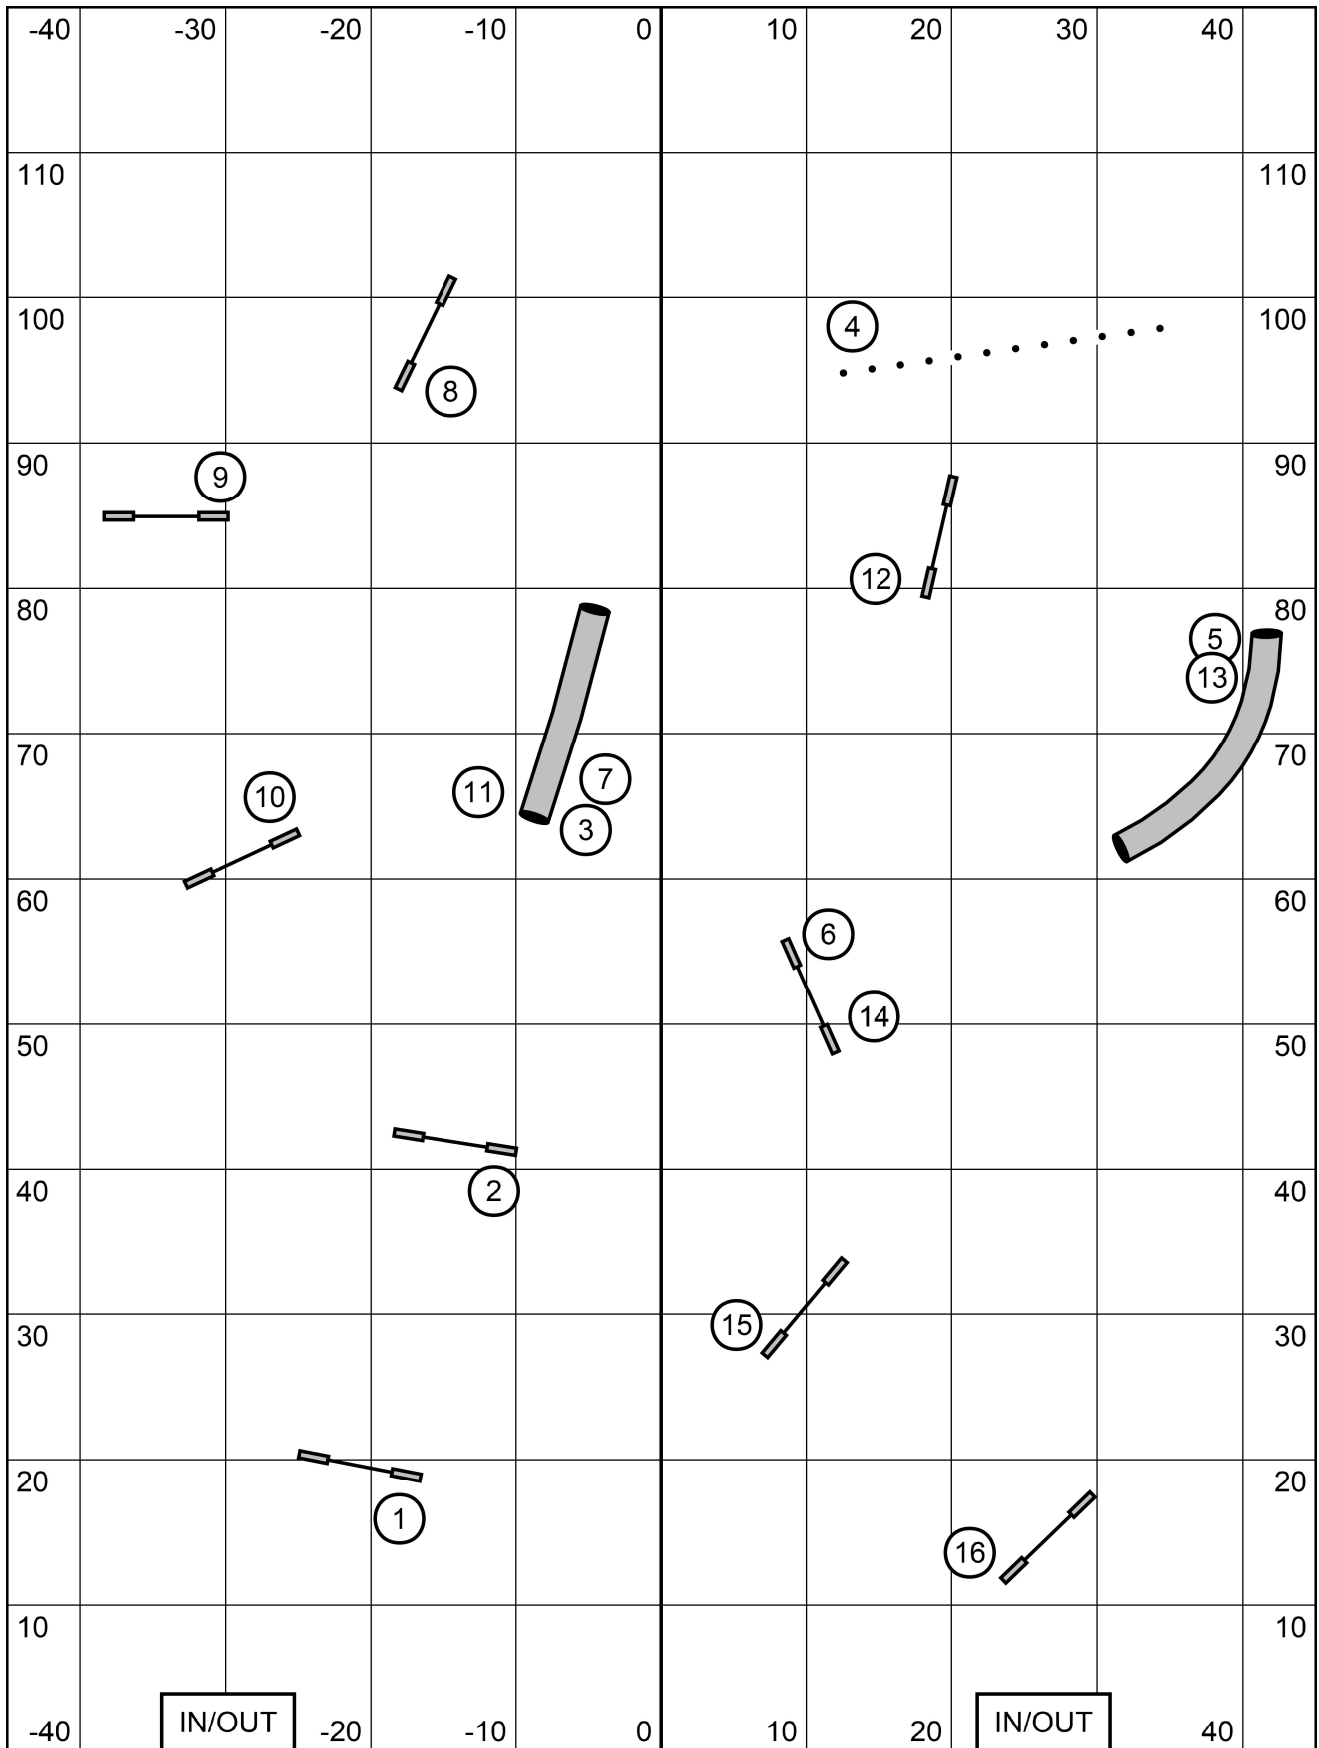

Gamblers Open

Riverside K9 - Saturday, October 22, 2022

Designed by: Kim Schaefer

Course Maps are approximate

Gamblers Rules:

Opening: 25 seconds. No back-to-back Aframes.

Closing: Regular _____ seconds. Select _____ seconds

Course Maps are approximate

Master Series Agility

Riverside K9 - Saturday, October 22, 2022

Designed by: Kim Schaefer

Course Maps are approximate

Champion/Senior Speedstakes

Riverside K9 - Saturday, October 22, 2022

Designed by: Kim Schaefer

Course Maps are approximate

Champion/Senior Jumping

Riverside K9 - Saturday, October 22, 2022

Designed by: Kim Schaefer

Course Maps are approximate

Novice/Beginner Jumping

Riverside K9 - Saturday, October 22, 2022

Designed by: Kim Schaefer

Course Maps are approximate