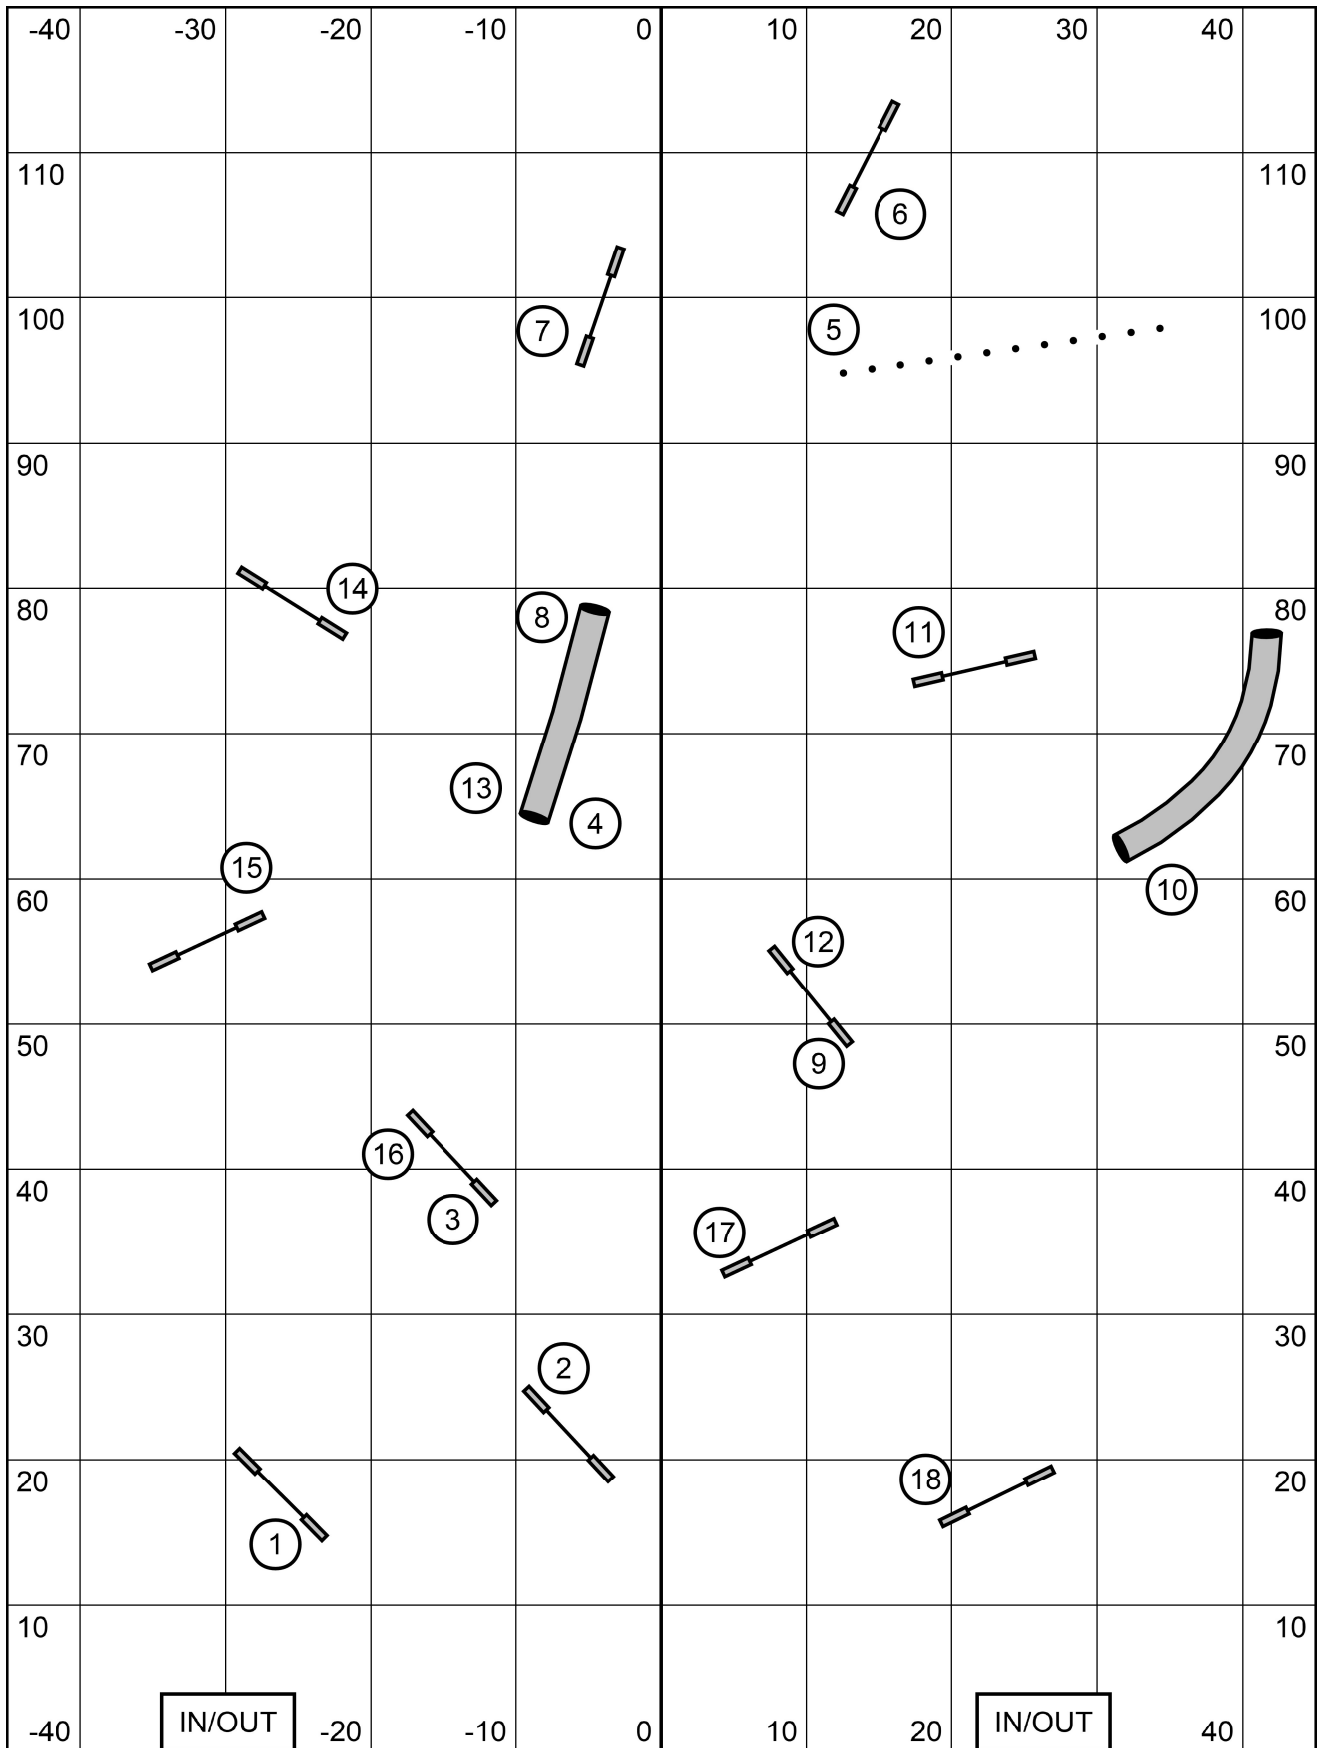

Champion/Senior Jumping

Riverside K9 - Saturday, October 22, 2022

Designed by: Kim Schaefer

Course Maps are approximate