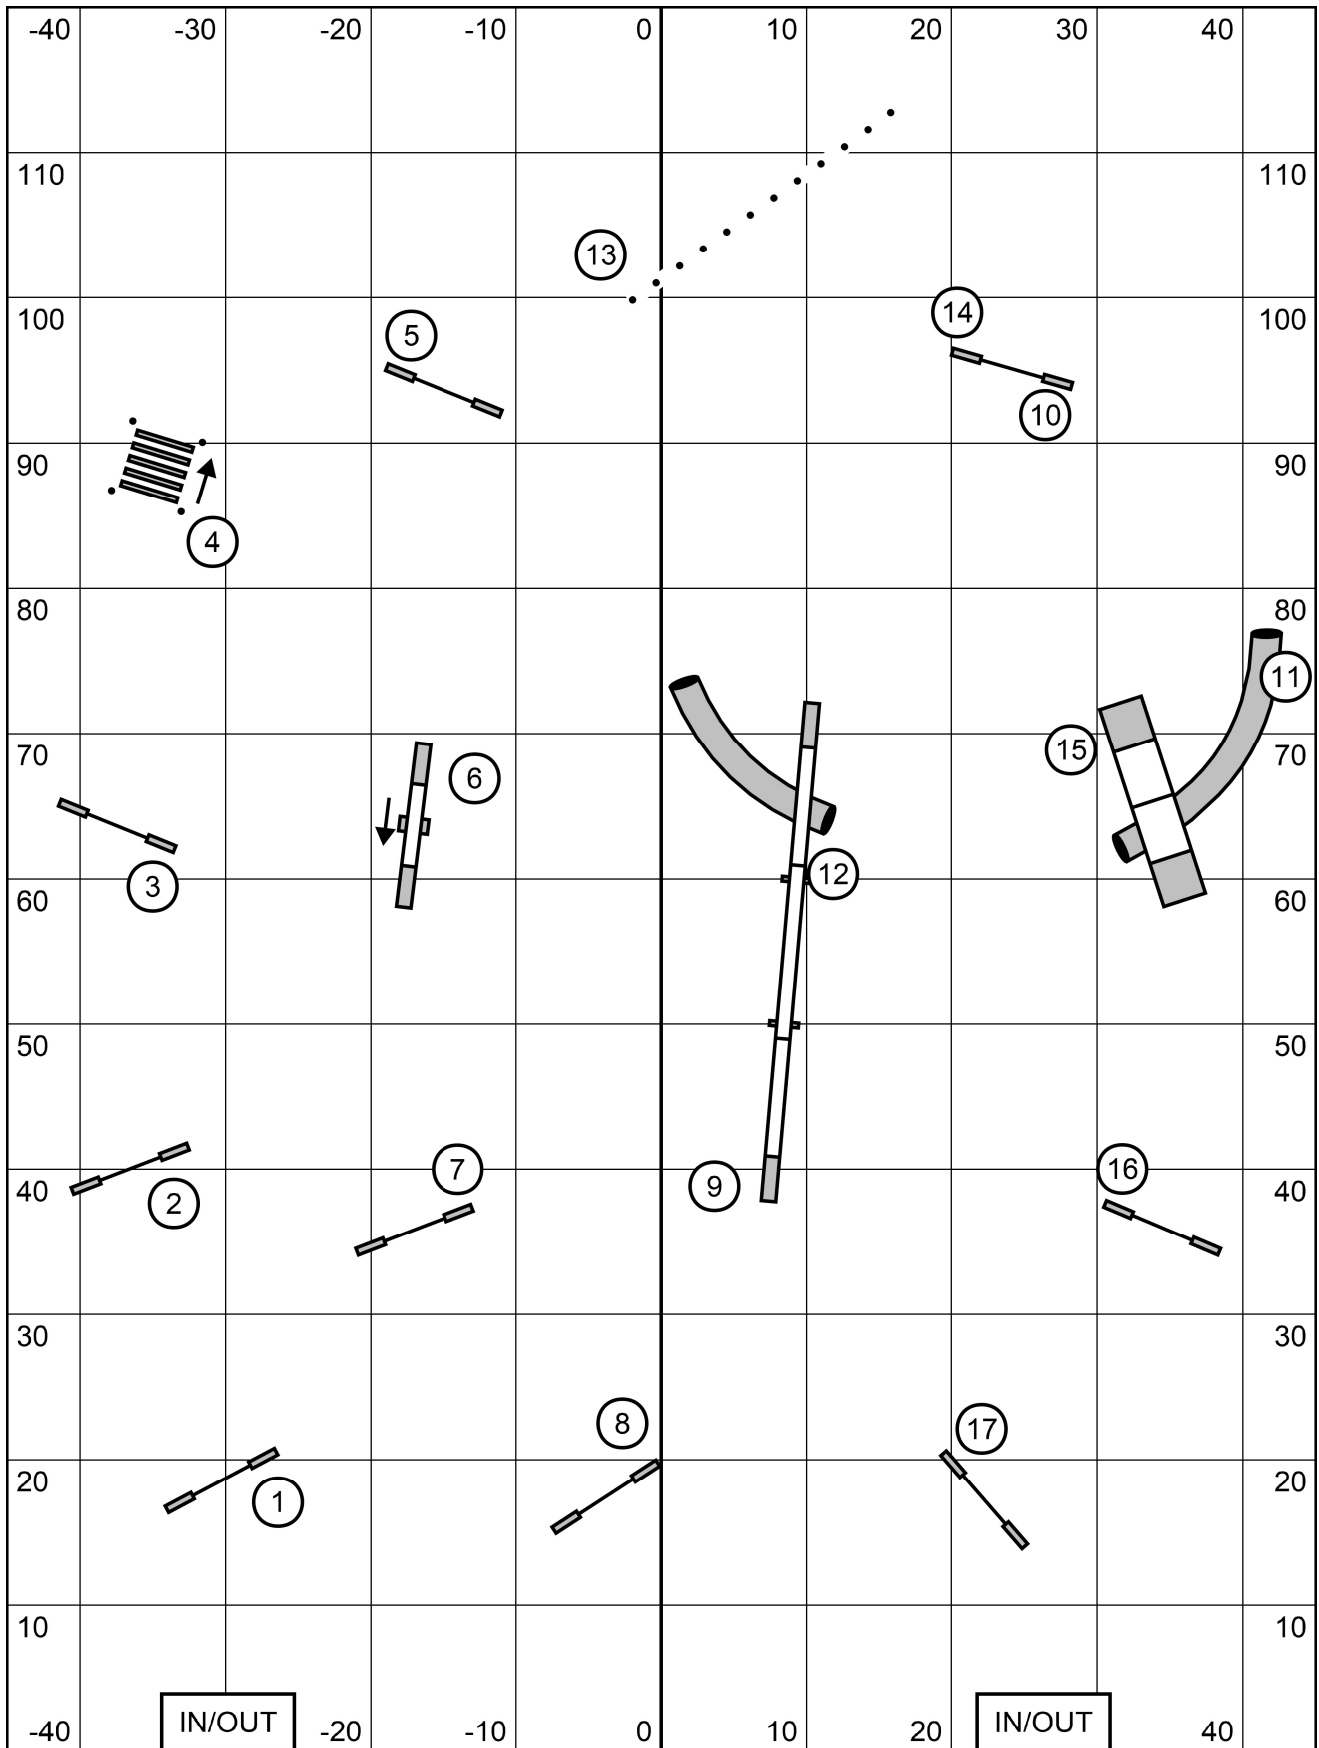

Gamblers Open

Riverside K9 - Saturday, October 22, 2022

Designed by: Kim Schaefer

Course Maps are approximate

Gamblers Rules:

Opening: 25 seconds. No back-to-back Aframes.

Closing: Regular _____ seconds. Select _____ seconds

10 point gamble: 1-4 white circles

15 point gamble: 1-5 black squares

Champion/Senior Agility

Riverside K9 - Saturday, October 22, 2022

Designed by: Kim Schaefer

Course Maps are approximate

Novice/Beginner Agility
 Riverside K9 - Saturday, October 22, 2022
 Designed by: Kim Schaefer

Course Maps are approximate

Master Series Agility

Riverside K9 - Saturday, October 22, 2022

Designed by: Kim Schaefer

Course Maps are approximate

Champion/Senior Speedstakes

Riverside K9 - Saturday, October 22, 2022