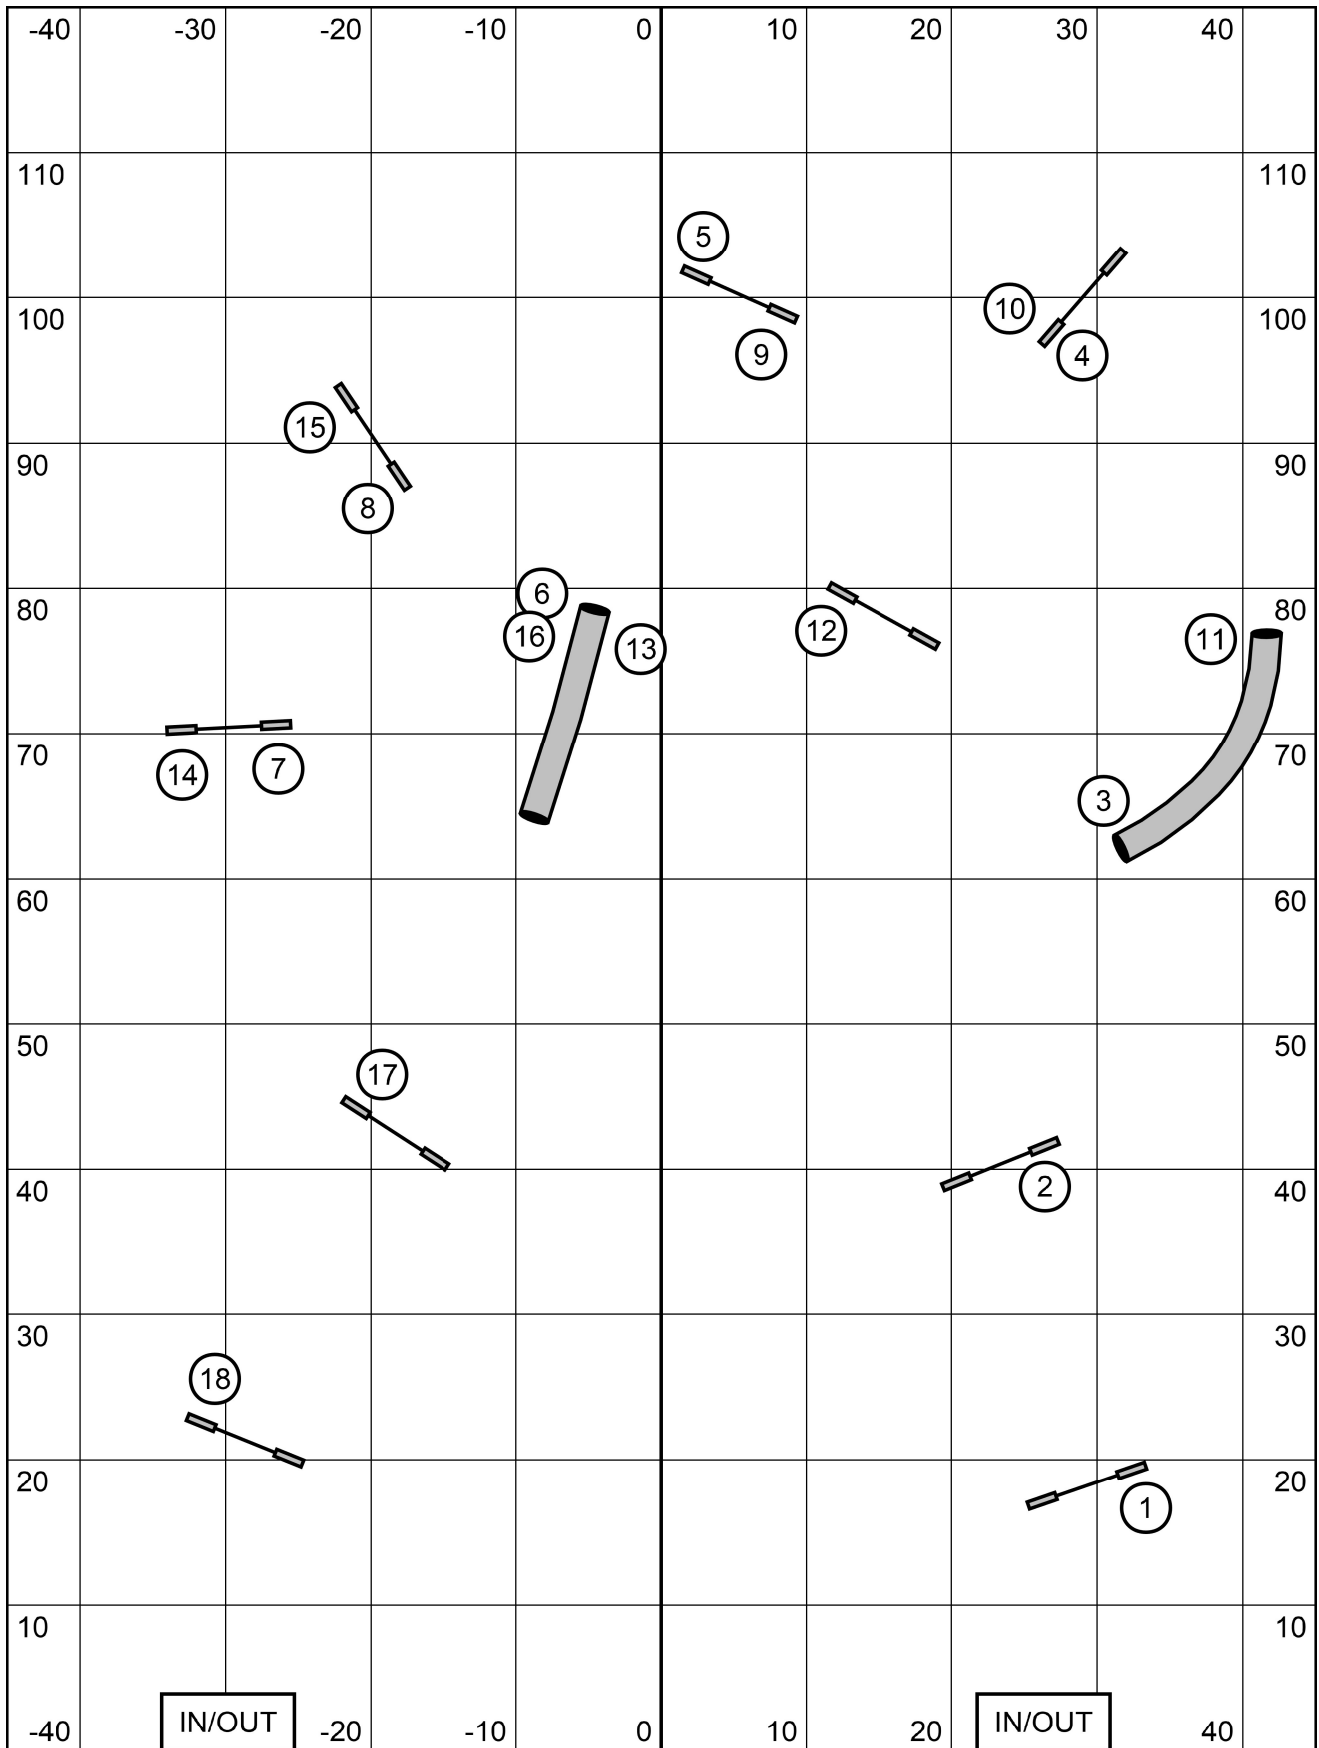

Gamblers Open

Riverside K9 - Saturday, October 22, 2022

Designed by: Kim Schaefer

Course Maps are approximate

Gamblers Rules:

Opening: 25 seconds. No back-to-back Aframes.

Closing: Regular _____ seconds. Select _____ seconds

10 point gamble: 1-4 white circles

15 point gamble: 1-5 black squares

Champion/Senior Agility

Riverside K9 - Saturday, October 22, 2022

Designed by: Kim Schaefer

Course Maps are approximate

Novice/Beginner Agility
 Riverside K9 - Saturday, October 22, 2022
 Designed by: Kim Schaefer

Course Maps are approximate

Master Series Agility

Riverside K9 - Saturday, October 22, 2022

Designed by: Kim Schaefer

Course Maps are approximate

Champion/Senior Speedstakes

Riverside K9 - Saturday, October 22, 2022

Designed by: Kim Schaefer

Course Maps are approximate

Novice/Beginner Speedstakes

Riverside K9 - Saturday, October 22, 2022

Designed by: Kim Schaefer

Course Maps are approximate

Masters Jumping

Riverside K9 - Saturday, October 22, 2022