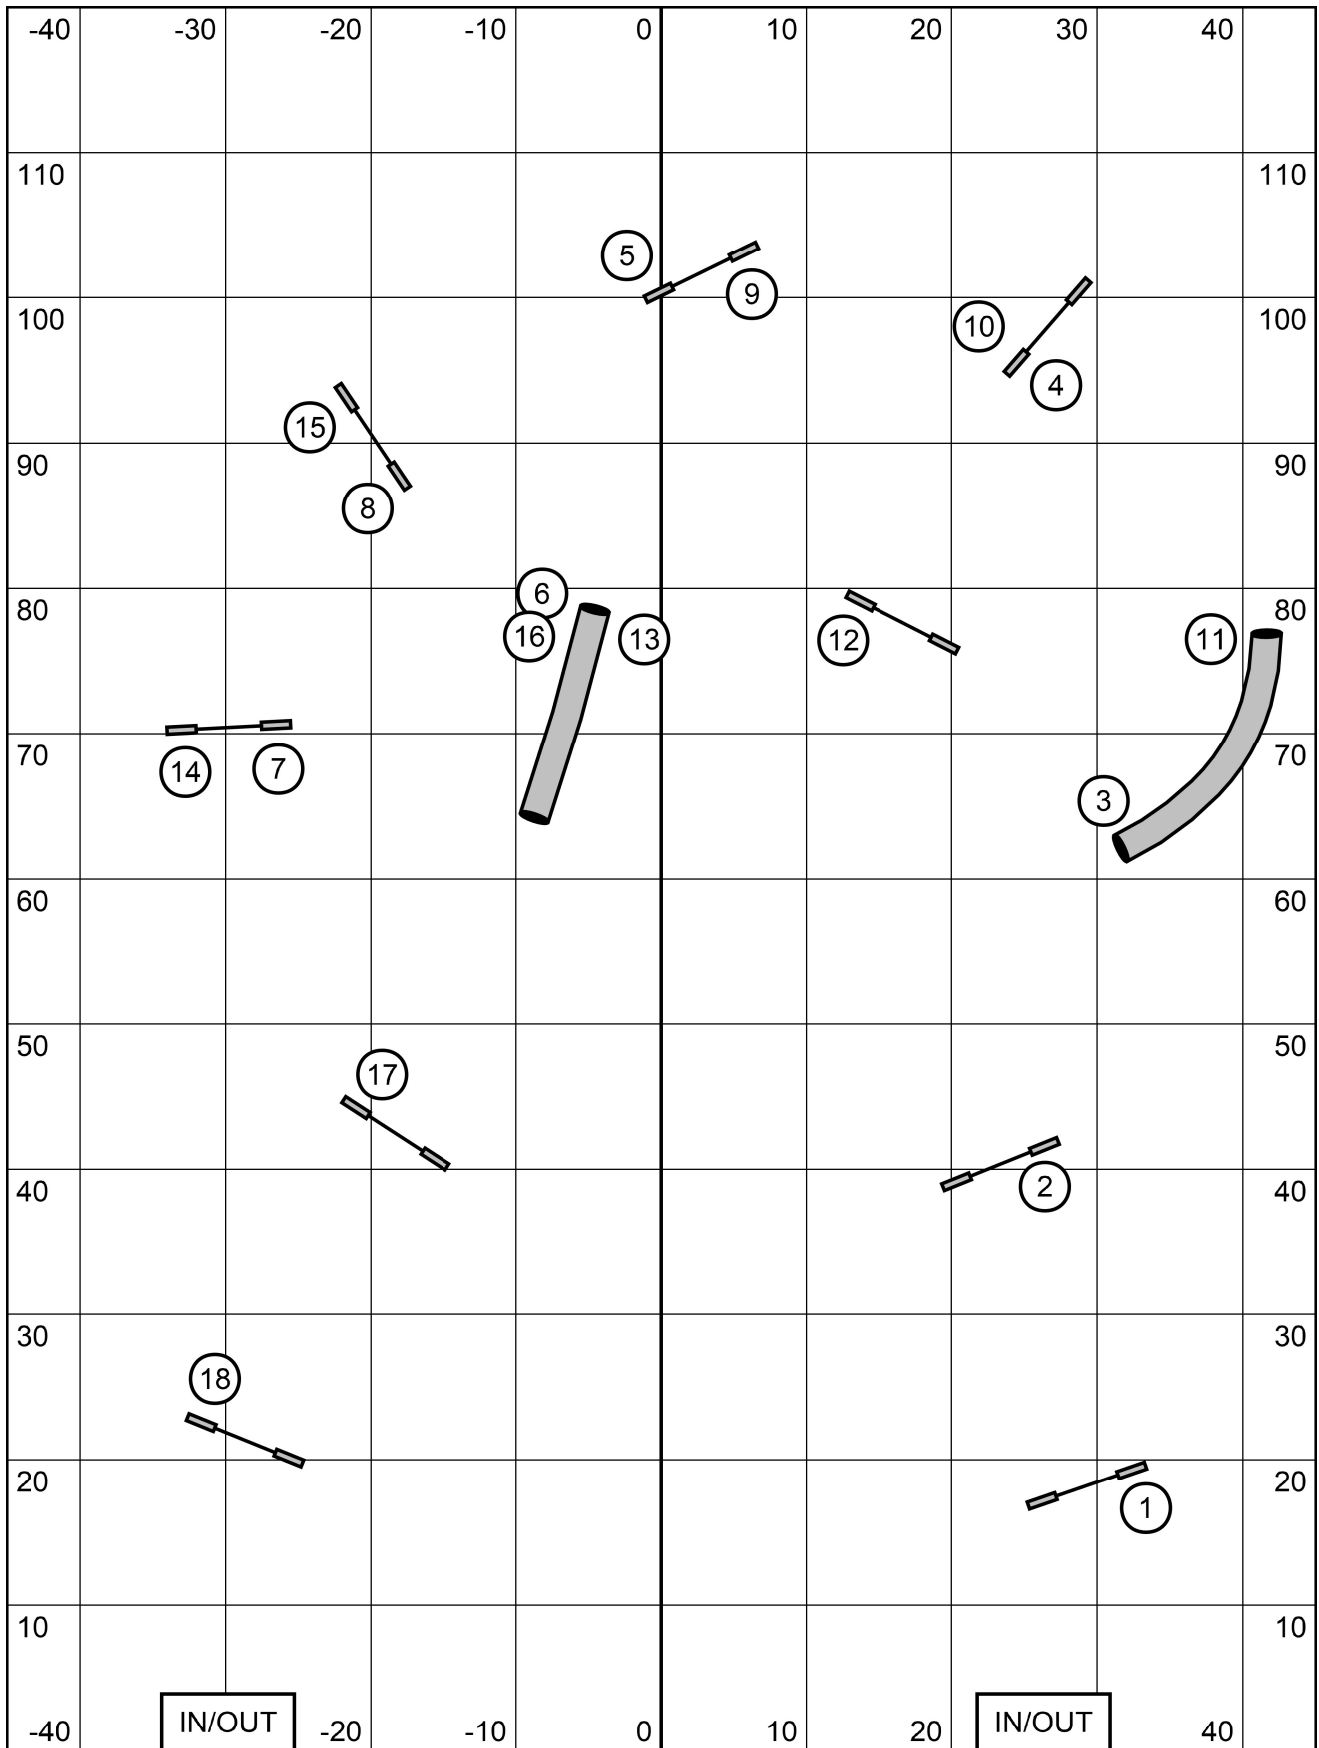

Gamblers Open

Riverside K9 - Saturday, October 22, 2022

Designed by: Kim Schaefer

Course Maps are approximate

Gamblers Rules:

Opening: 25 seconds. No back-to-back Aframes.

Closing: Regular _____ seconds. Select _____ seconds

10 point gamble: 1-4 white circles

15 point gamble: 1-5 black squares

Champion/Senior Agility

Riverside K9 - Saturday, October 22, 2022

Designed by: Kim Schaefer

Course Maps are approximate

Novice/Beginner Agility
 Riverside K9 - Saturday, October 22, 2022
 Designed by: Kim Schaefer

Course Maps are approximate

Master Series Agility

Riverside K9 - Saturday, October 22, 2022

Designed by: Kim Schaefer

Course Maps are approximate

Champion/Senior Speedstakes

Riverside K9 - Saturday, October 22, 2022

Designed by: Kim Schaefer

Course Maps are approximate

Novice/Beginner Speedstakes

Riverside K9 - Saturday, October 22, 2022

Designed by: Kim Schaefer

Course Maps are approximate

Masters Jumping

Riverside K9 - Saturday, October 22, 2022