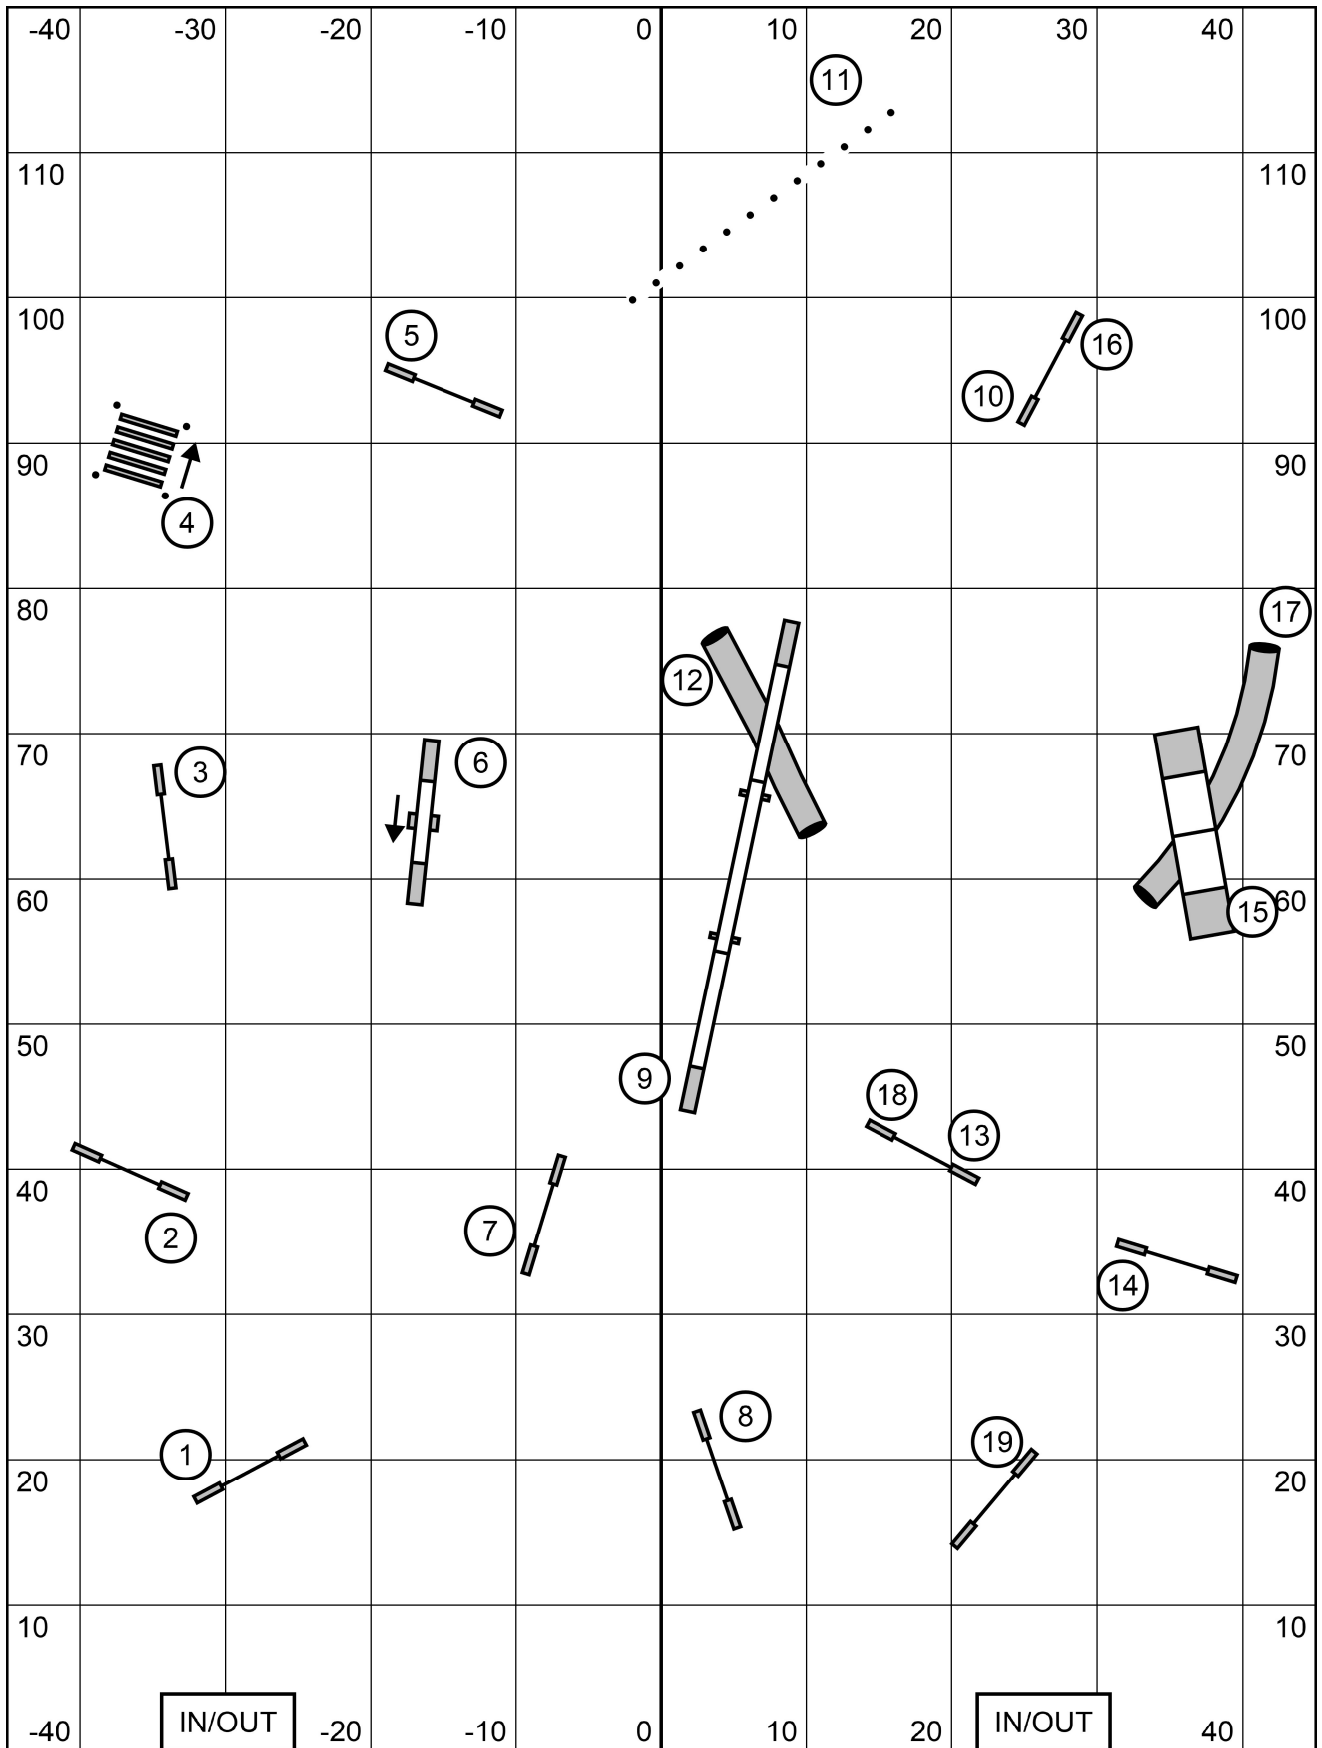

Gamblers Open

Riverside K9 - Saturday, October 22, 2022

Designed by: Kim Schaefer

Course Maps are approximate

Gamblers Rules:

Opening: 25 seconds. No back-to-back Aframes.

Closing: Regular _____ seconds. Select _____ seconds

10 point gamble: 1-4 white circles

15 point gamble: 1-5 black squares

Champion/Senior Agility

Riverside K9 - Saturday, October 22, 2022

Designed by: Kim Schaefer

Course Maps are approximate

Novice/Beginner Agility
 Riverside K9 - Saturday, October 22, 2022
 Designed by: Kim Schaefer

Course Maps are approximate

Master Series Agility

Riverside K9 - Saturday, October 22, 2022

Designed by: Kim Schaefer

Course Maps are approximate

Champion/Senior Speedstakes

Riverside K9 - Saturday, October 22, 2022