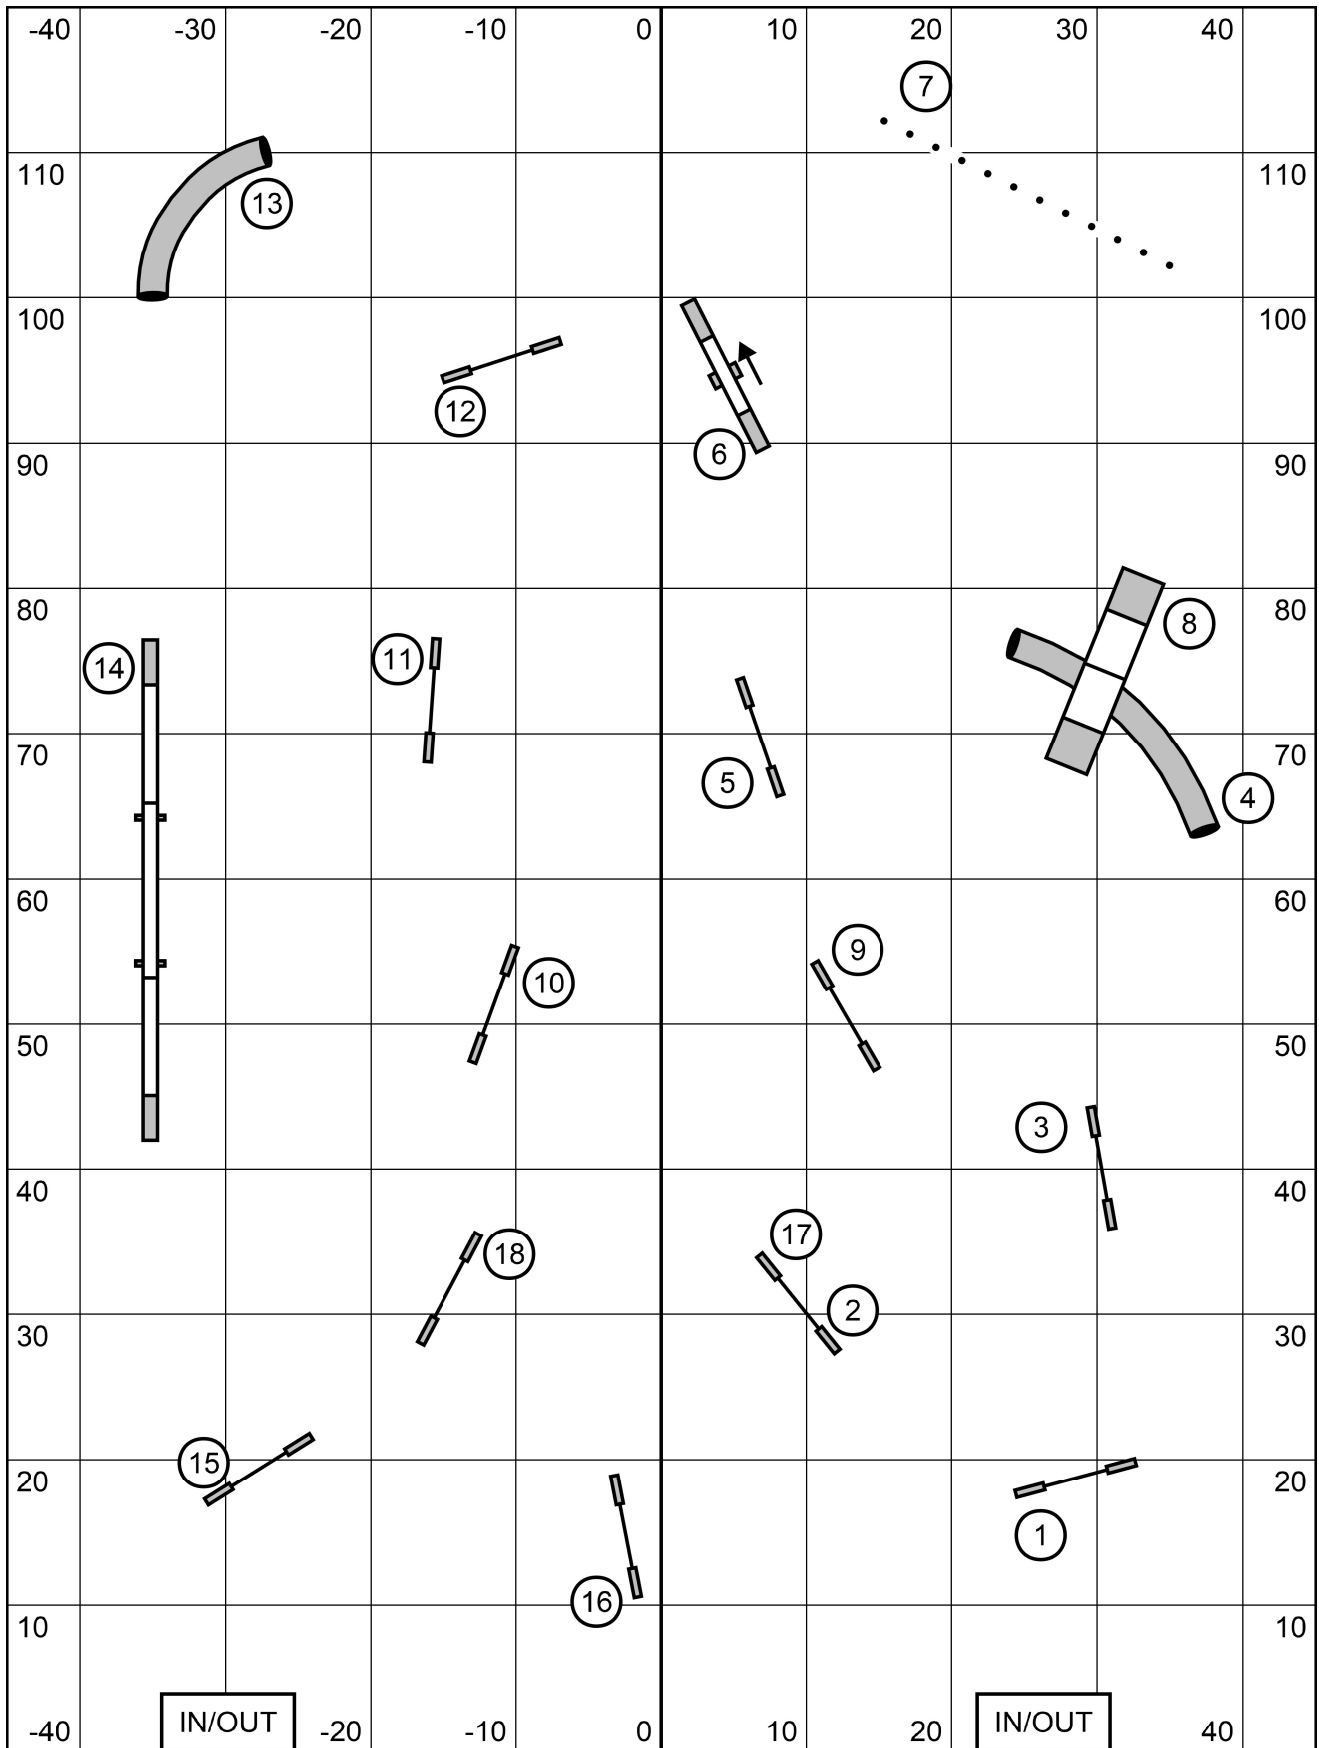

### Snooker

Riverside K9 - Friday, October 21, 2022  
 Designed by: Kim Schaefer

Snooker Rules:

Course Maps are approximate\*

Time: Regular: 45 seconds. Select 48 seconds.

Opening: Must start on Start jump

### Champion/Senior Agility 1

Riverside K9 - Friday, October 21, 2022

Designed by: Kim Schaefer

\*Course Maps are approximate\*

**Novice/Beginner Agility 2**

Riverside K9 - Friday, October 21, 2022

Designed by: Kim Schaefer

\*Course Maps are approximate\*

**Champion/Senior Agility 2**  
 Riverside K9 - Friday, October 21, 2022  
 Designed by: Kim Schaefer

\*Course Maps are approximate\*