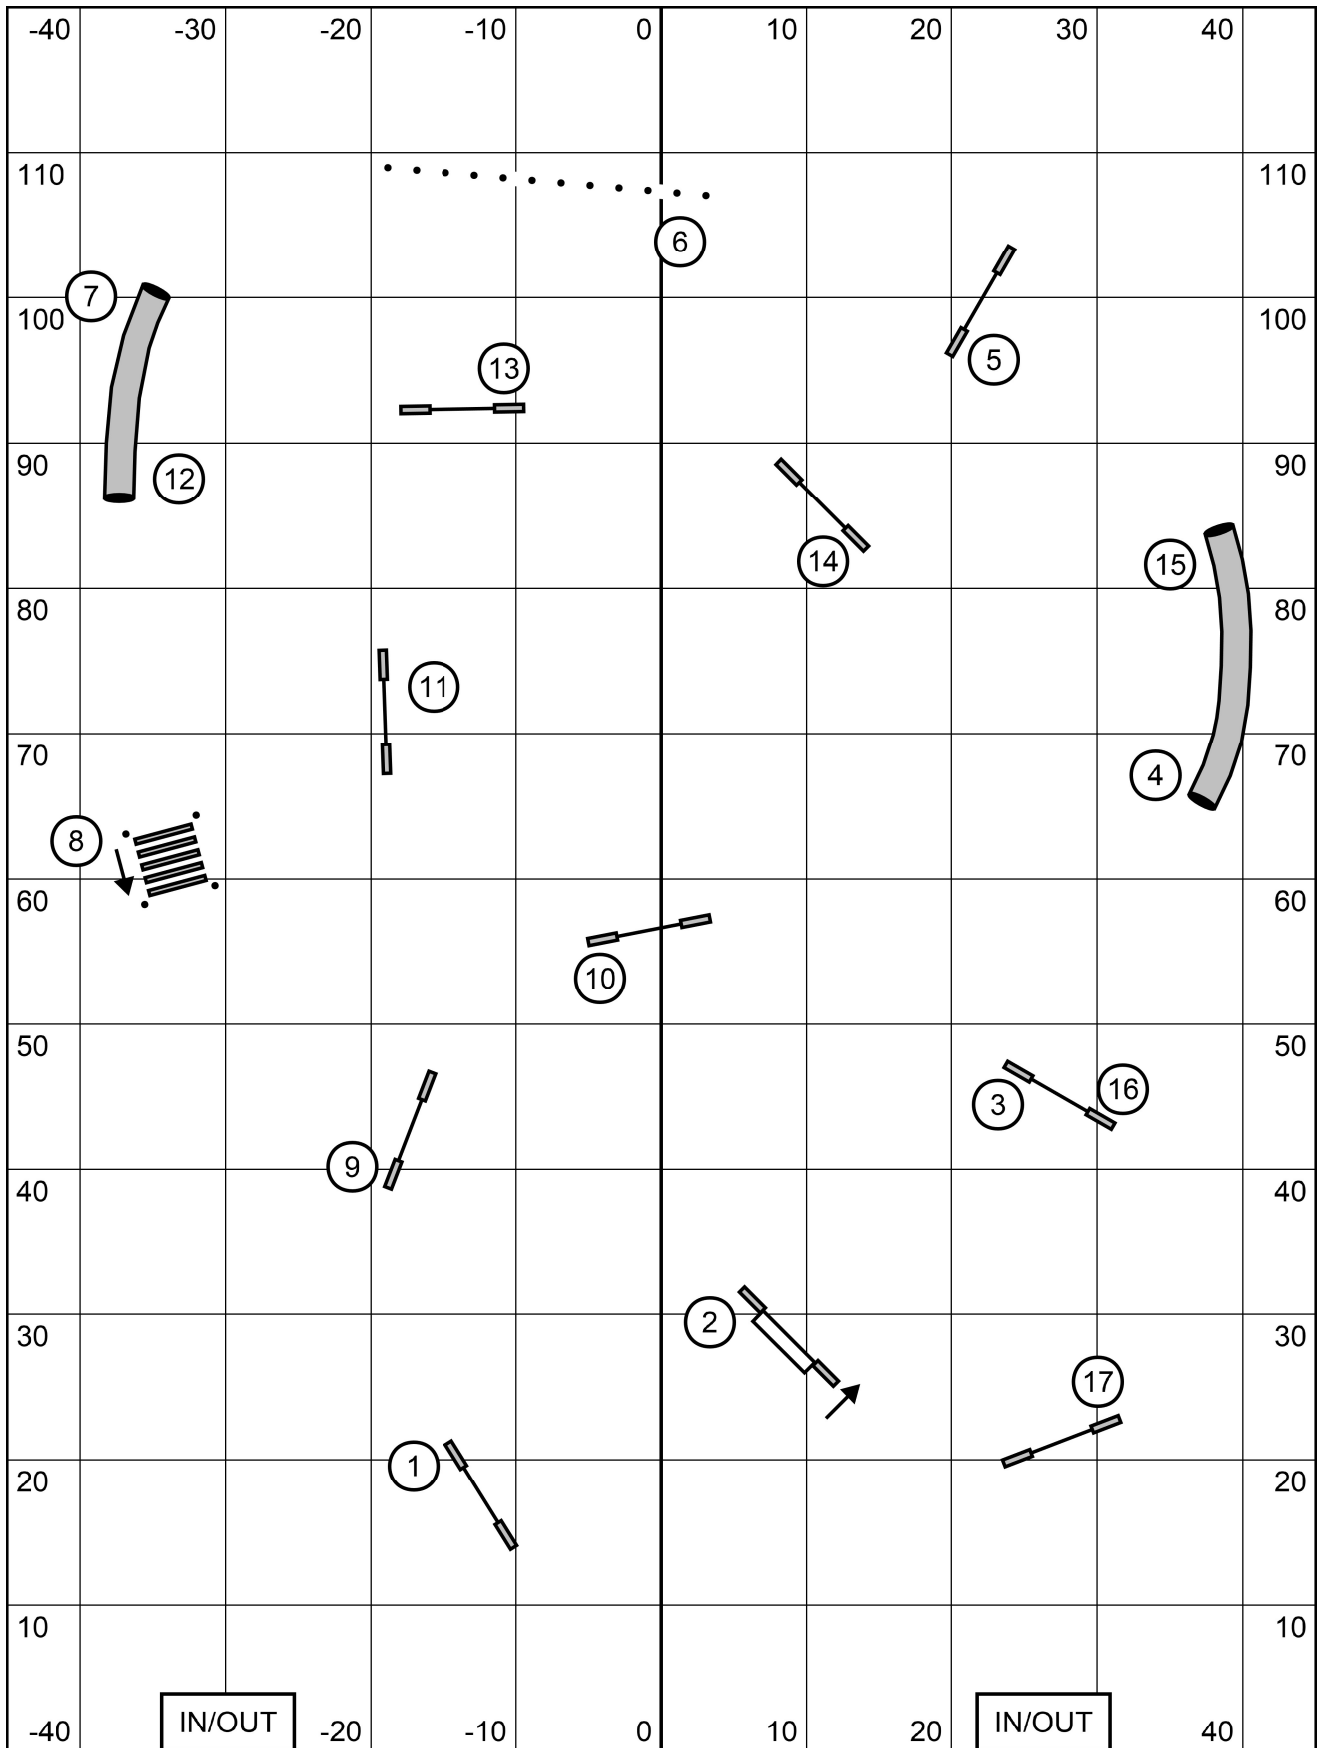

### Snooker

Riverside K9 - Friday, October 21, 2022  
 Designed by: Kim Schaefer

Snooker Rules:

Course Maps are approximate\*

Time: Regular: 45 seconds. Select 48 seconds.

Opening: Must start on Start jump

Numbers can be taken in any direction/orders. Same for combos.

May attempt 3 of 4 reds (Fourth red is only there if you knock a red).

Closing:

Must taken numbers as indicated on course map.

**Novice/Beginner Jumping**