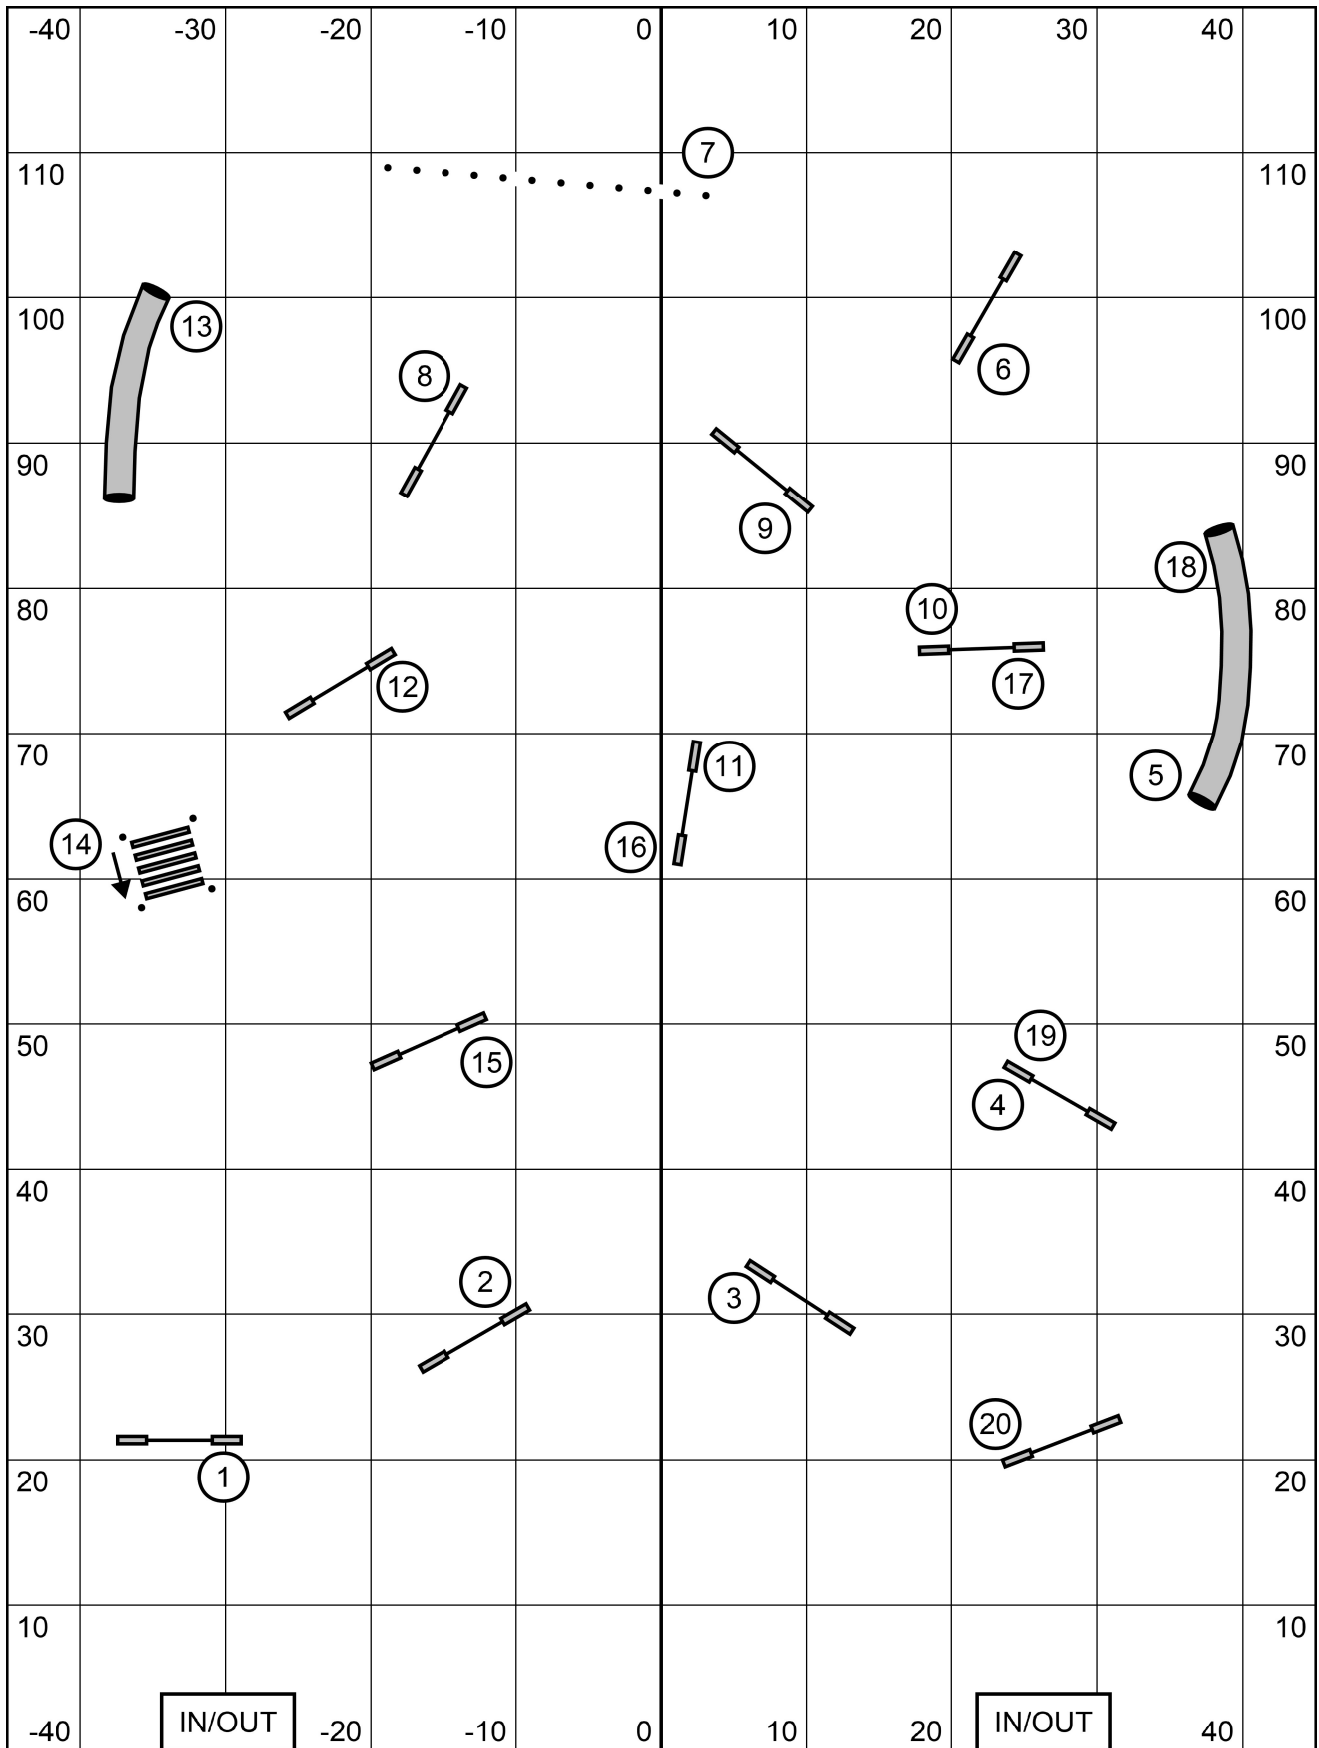

Champion/Senior Jumping
Riverside K9 - Friday, October 21, 2022
Designed by: Kim Schaefer

Course Maps are approximate