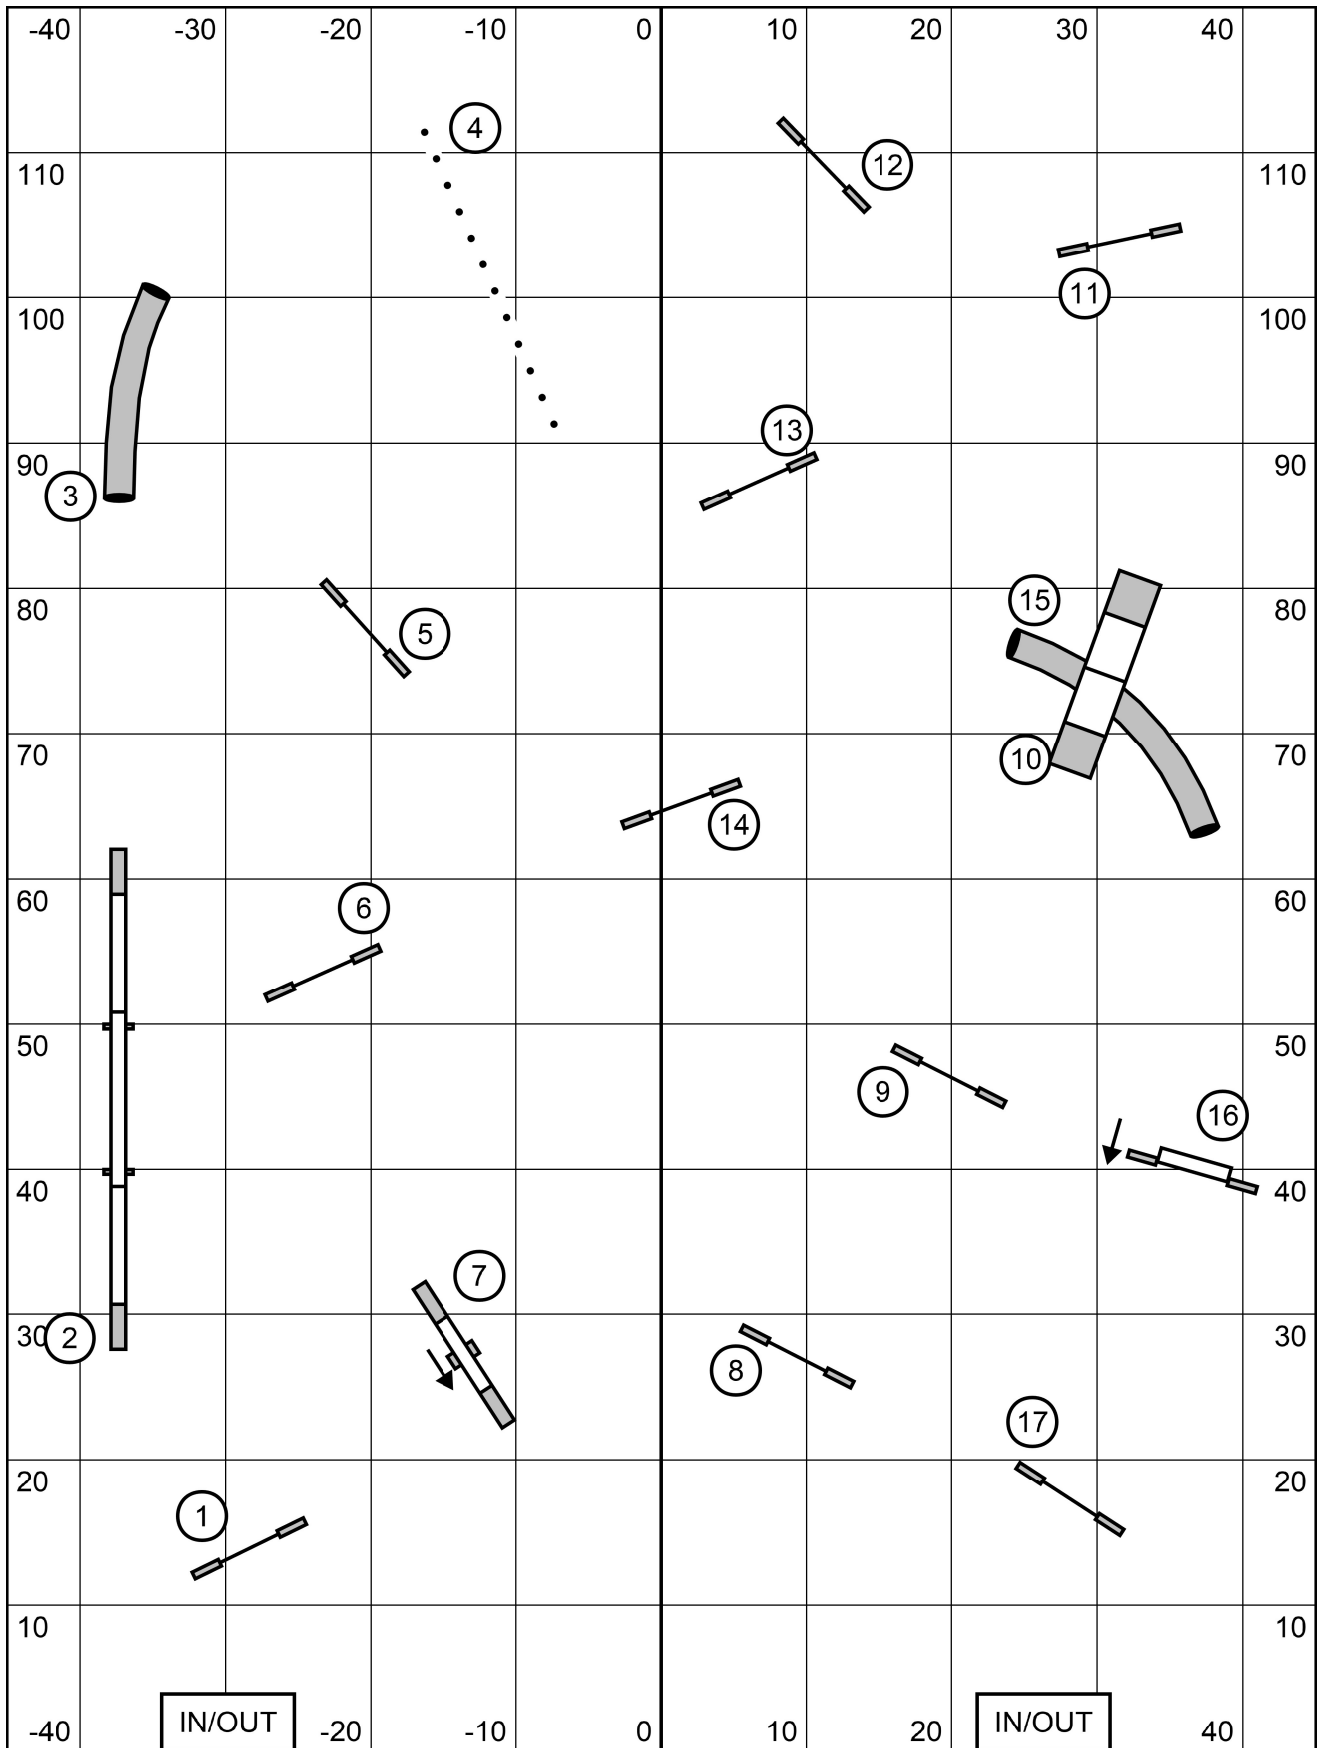

Champion/Senior Agility 1

Riverside K9 - Friday, October 21, 2022

Designed by: Kim Schaefer

Course Maps are approximate