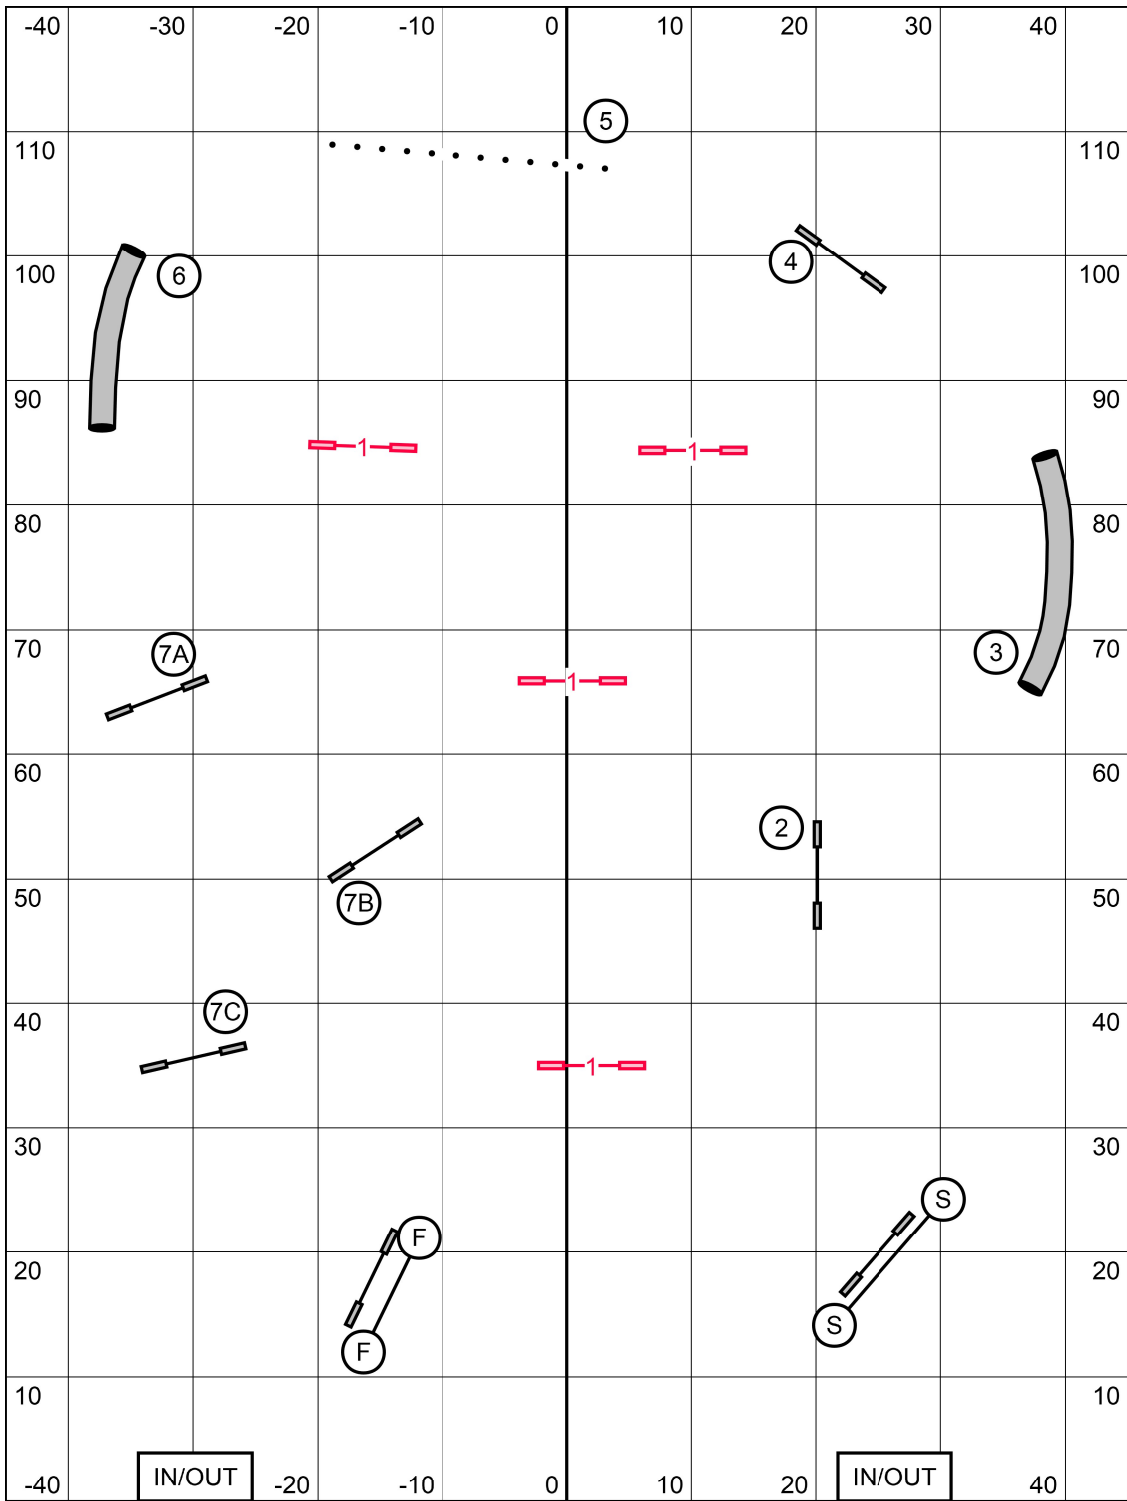

**Novice/Beginner Speedstakes**  
 Riverside K9 - Friday, October 21, 2022  
 Designed by: Kim Schaefer

\*Course Maps are approximate\*

**Champion/Senior Speedstakes**  
 Riverside K9 - Friday, October 21, 2022  
 Designed by: Kim Schaefer

\*Course Maps are approximate\*

### Snooker

Riverside K9 - Friday, October 21, 2022  
 Designed by: Kim Schaefer

Snooker Rules:

Course Maps are approximate\*

Time: Regular: 45 seconds. Select 48 seconds.

Opening: Must start on Start jump

Numbers can be taken in any direction/orders. Same for combos.

May attempt 3 of 4 reds (Fourth red is only there if you knock a red).

Closing:

Must taken numbers as indicated on course map.

**Novice/Beginner Jumping**