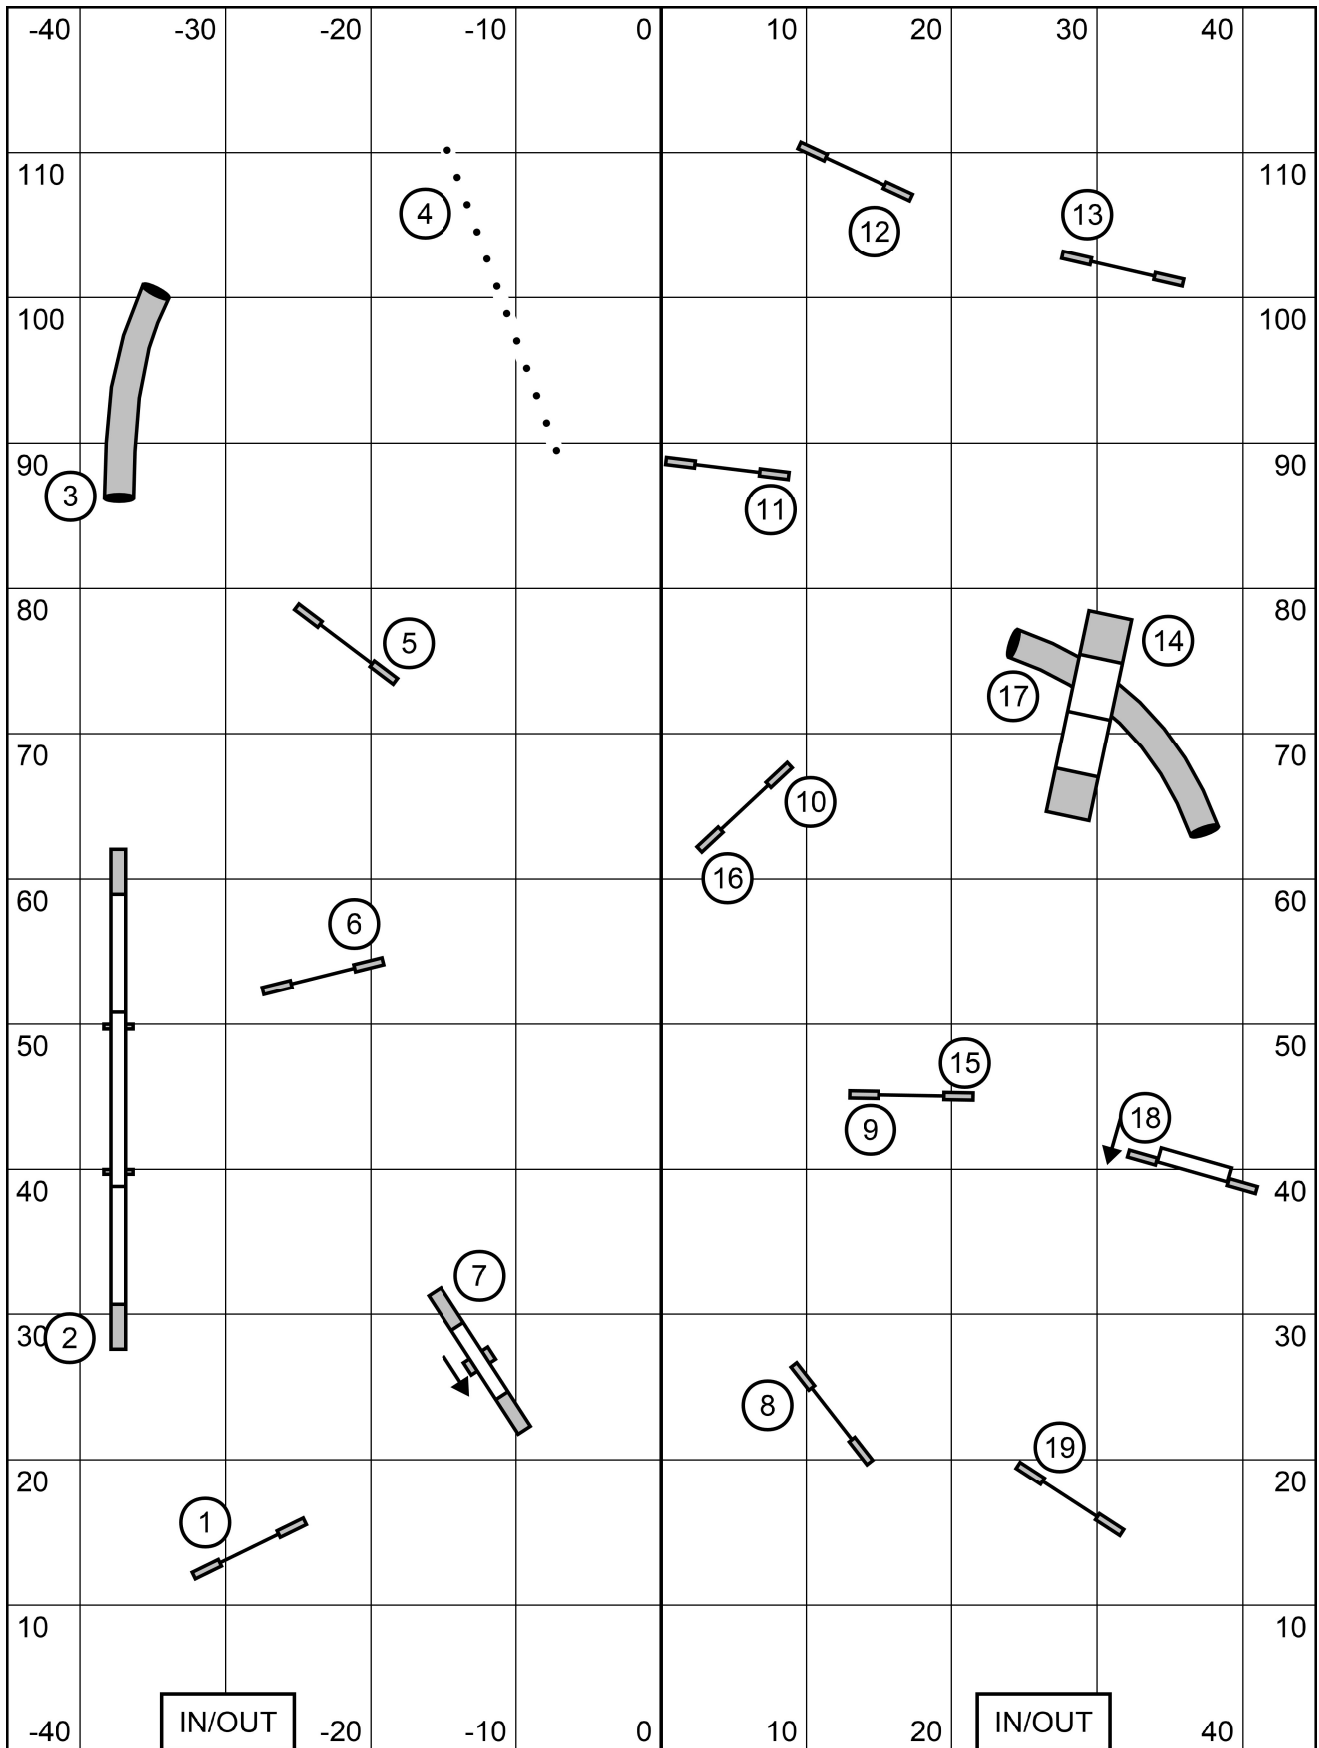

### Snooker

Riverside K9 - Friday, October 21, 2022  
 Designed by: Kim Schaefer

Snooker Rules:

Course Maps are approximate\*

Time: Regular: 45 seconds. Select 48 seconds.

Opening: Must start on Start jump

Numbers can be taken in any direction/orders. Same for combos.

May attempt 3 of 4 reds (Fourth red is only there if you knock a red).

Closing:

Must taken numbers as indicated on course map.

**Novice/Beginner Jumping**

Riverside K9 - Friday, October 21, 2022

Designed by: Kim Schaefer

\*Course Maps are approximate\*

**Champion/Senior Jumping**  
 Riverside K9 - Friday, October 21, 2022  
 Designed by: Kim Schaefer

\*Course Maps are approximate\*