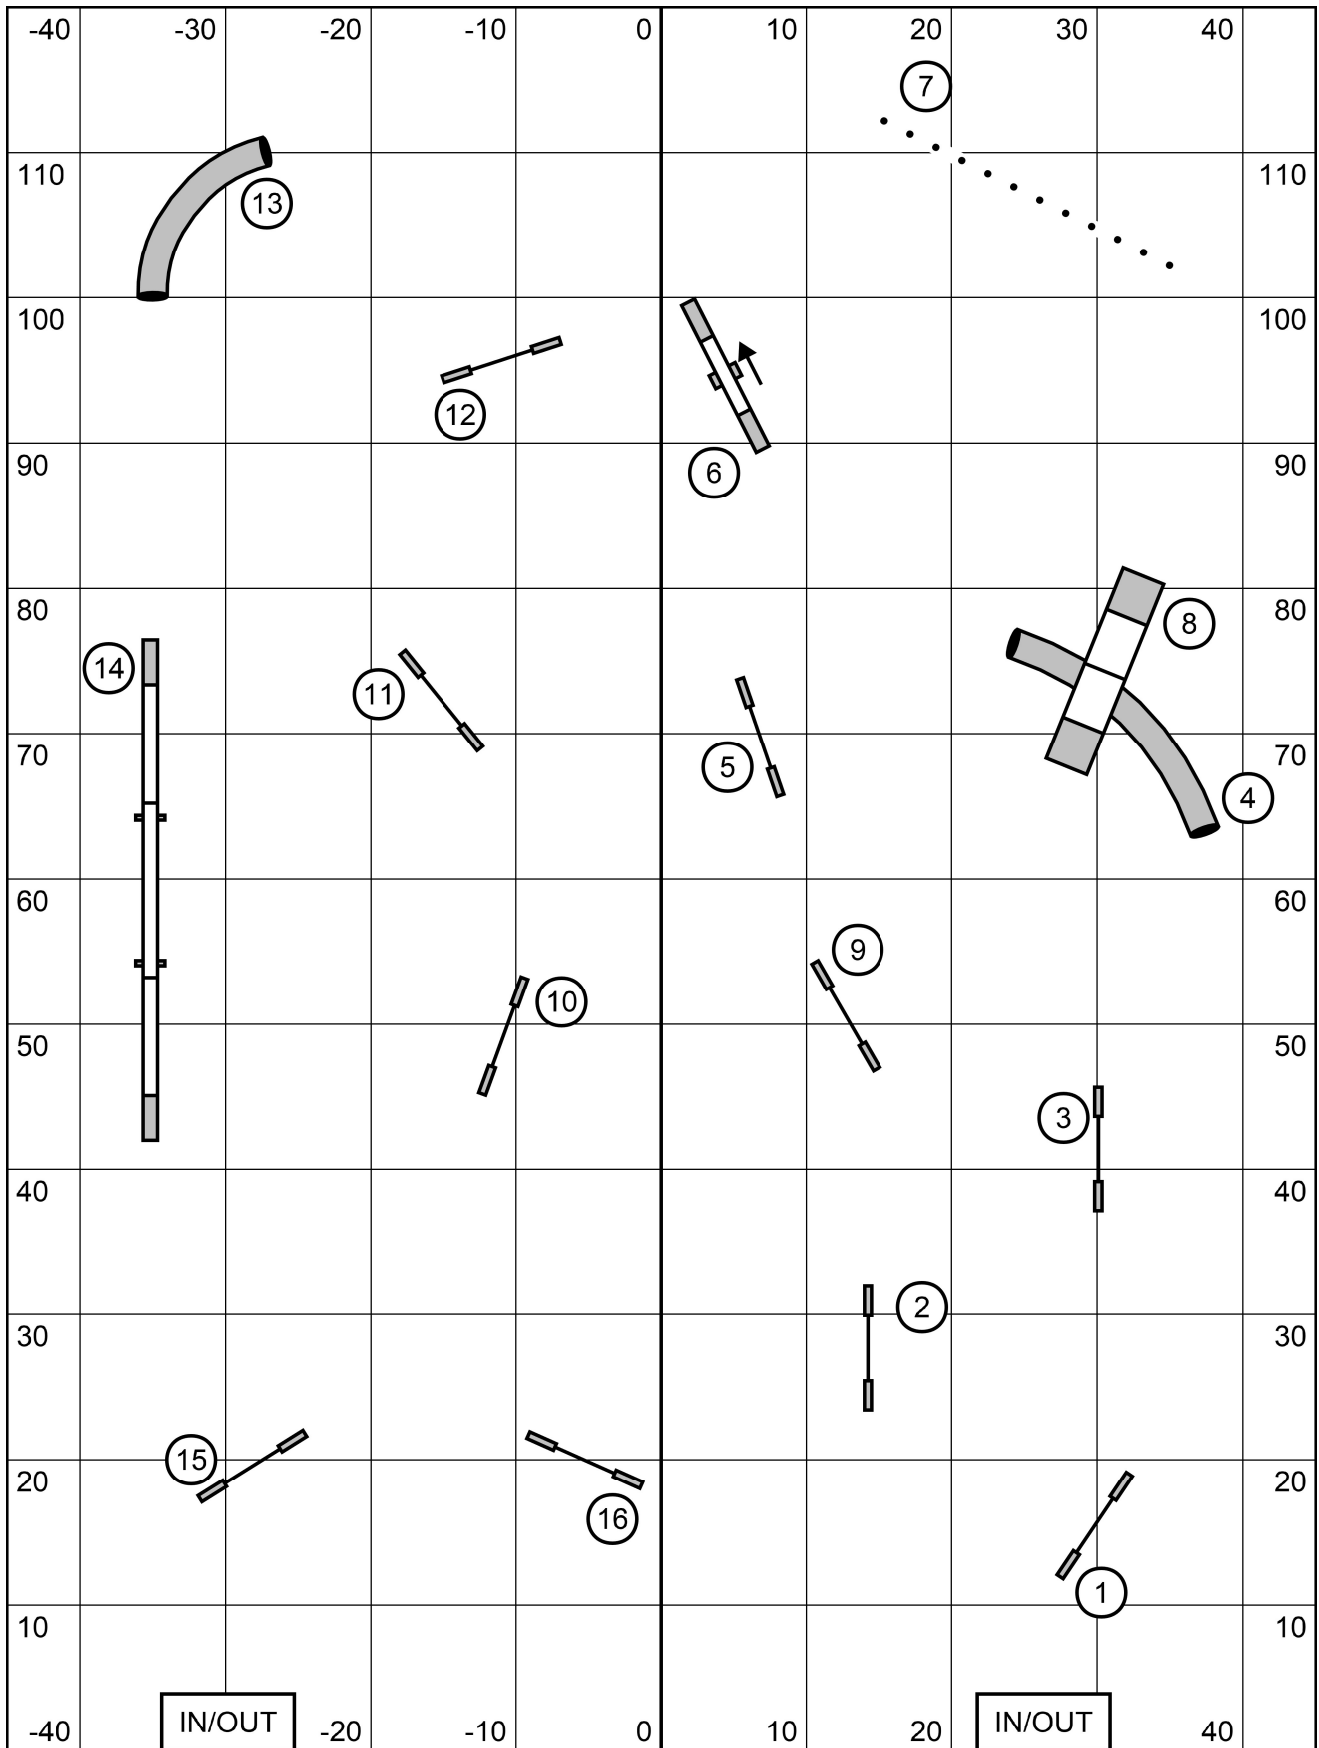

Novice/Beginner Agility 2

Riverside K9 - Friday, October 21, 2022

Designed by: Kim Schaefer

Course Maps are approximate