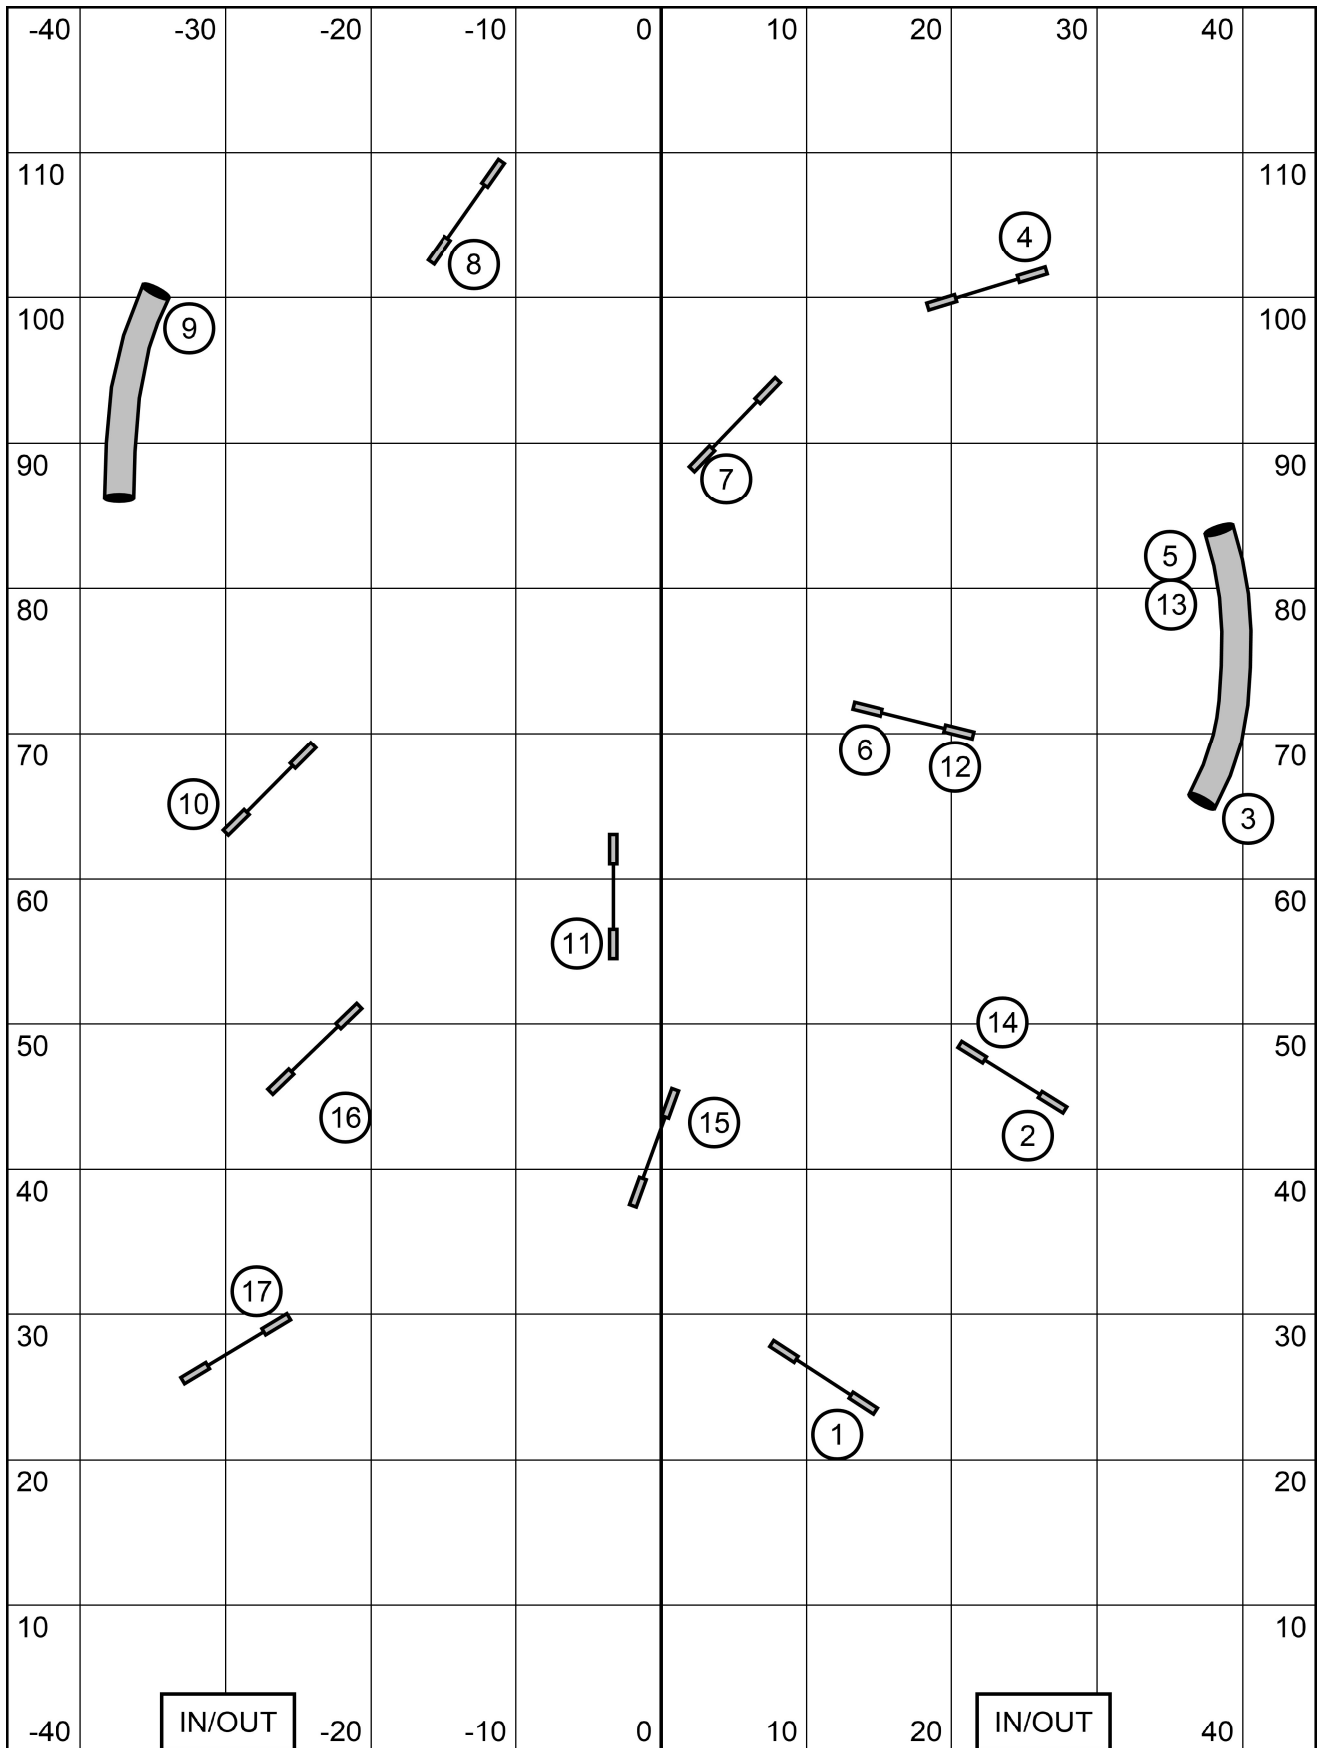

**Novice/Beginner Speedstakes**  
 Riverside K9 - Friday, October 21, 2022  
 Designed by: Kim Schaefer

\*Course Maps are approximate\*

**Champion/Senior Speedstakes**  
 Riverside K9 - Friday, October 21, 2022  
 Designed by: Kim Schaefer

\*Course Maps are approximate\*

### Snooker

Riverside K9 - Friday, October 21, 2022  
 Designed by: Kim Schaefer

Snooker Rules:

Course Maps are approximate\*

Time: Regular: 45 seconds. Select 48 seconds.

Opening: Must start on Start jump

Numbers can be taken in any direction/orders. Same for combos.

May attempt 3 of 4 reds (Fourth red is only there if you knock a red).

Closing:

Must taken numbers as indicated on course map.

**Novice/Beginner Jumping**