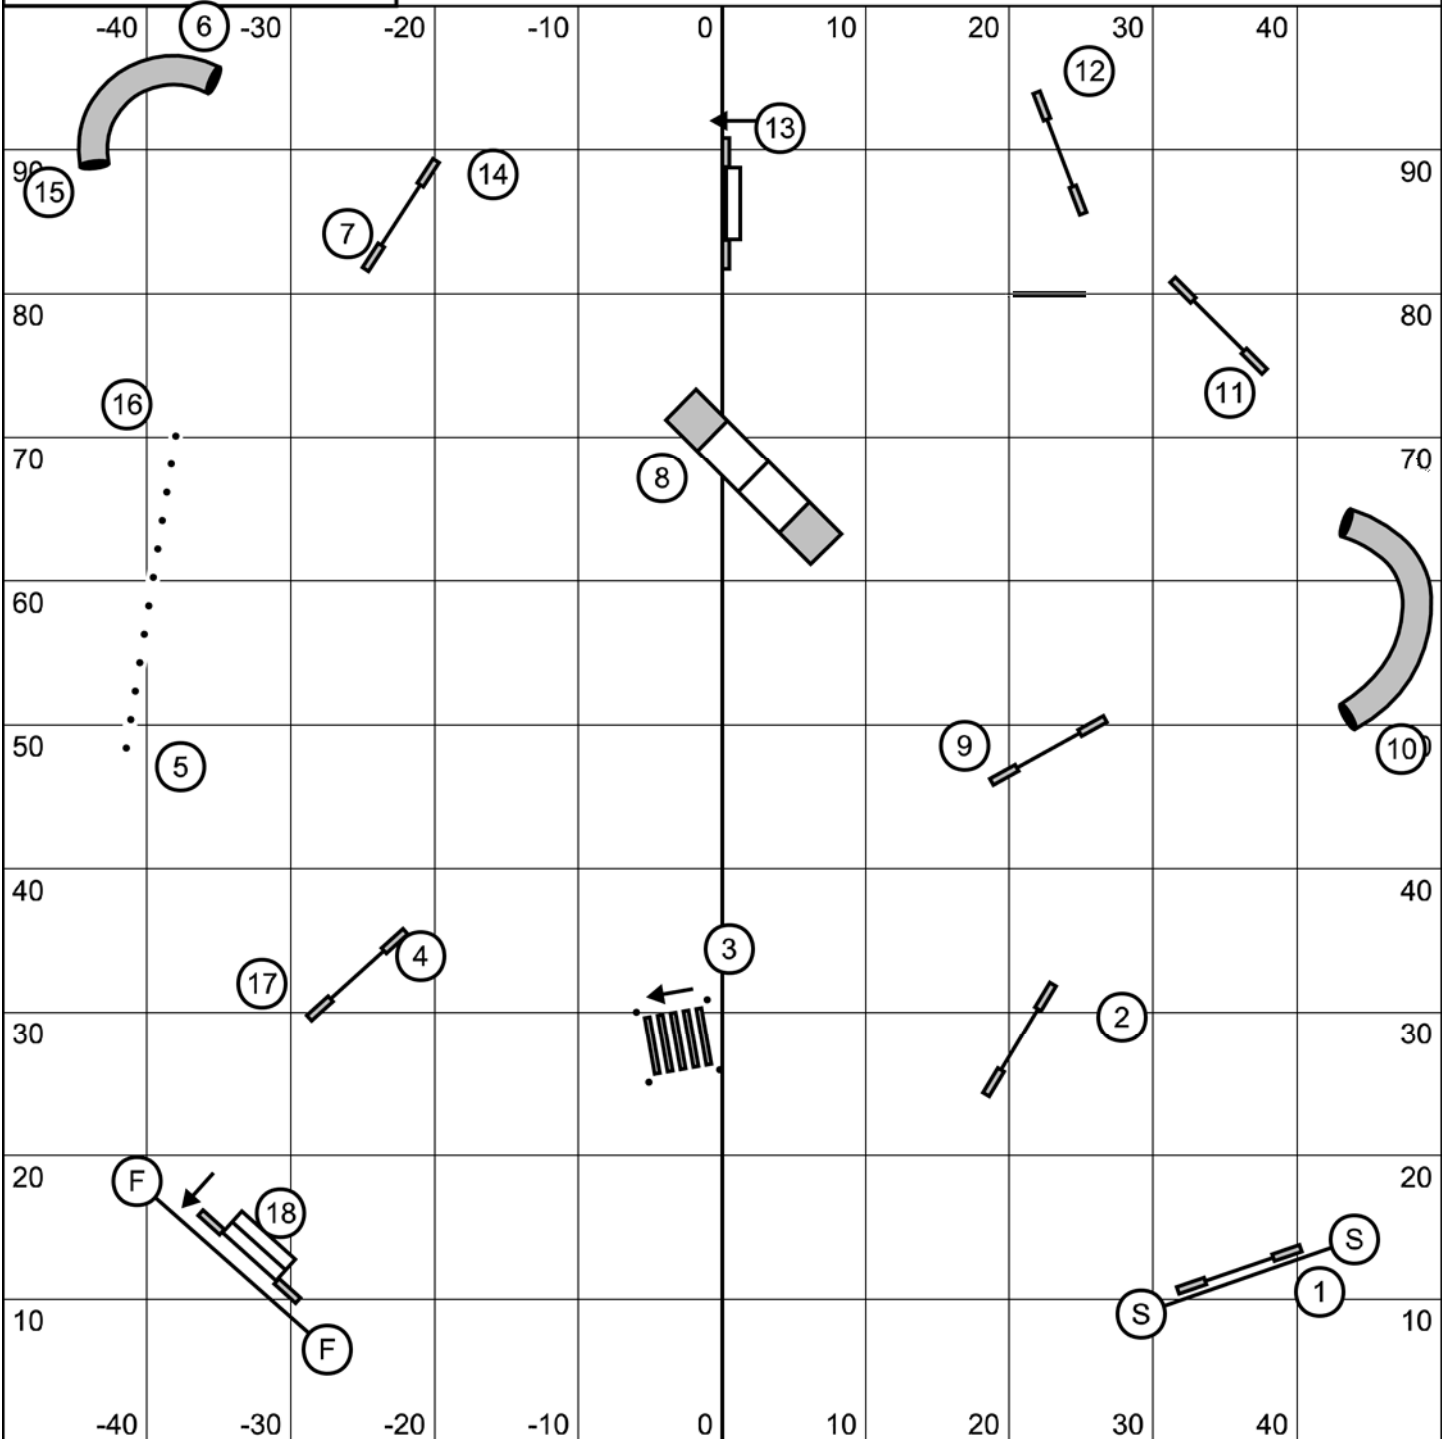

ARFF Agility - Westford, MA
Frances Hannan
Sat Sep 3rd, 2022

Steeplechase/PSJ

Next dog after 16