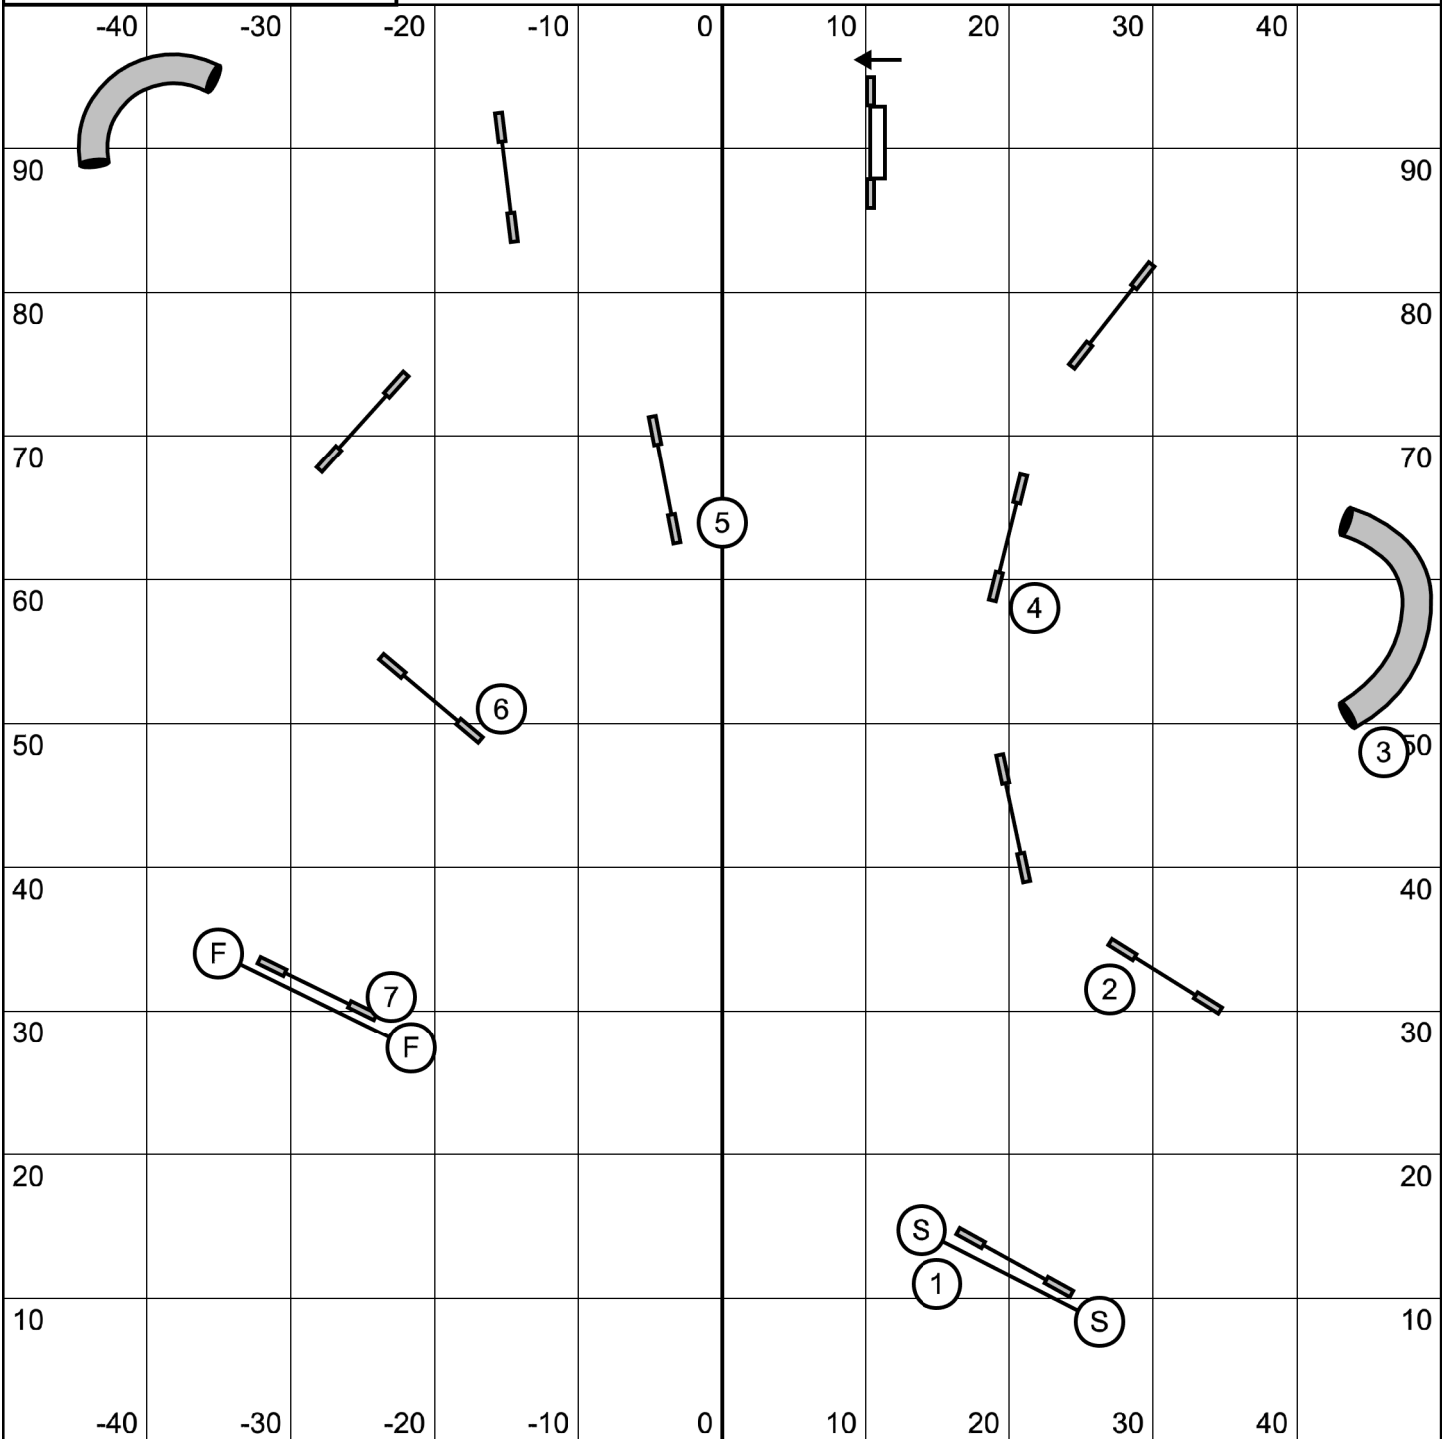

ARFF Agility - Westford, MA
Frances Hannan
Sat Sep 3rd, 2022

Buddy's Run!!!

Next dog after 12