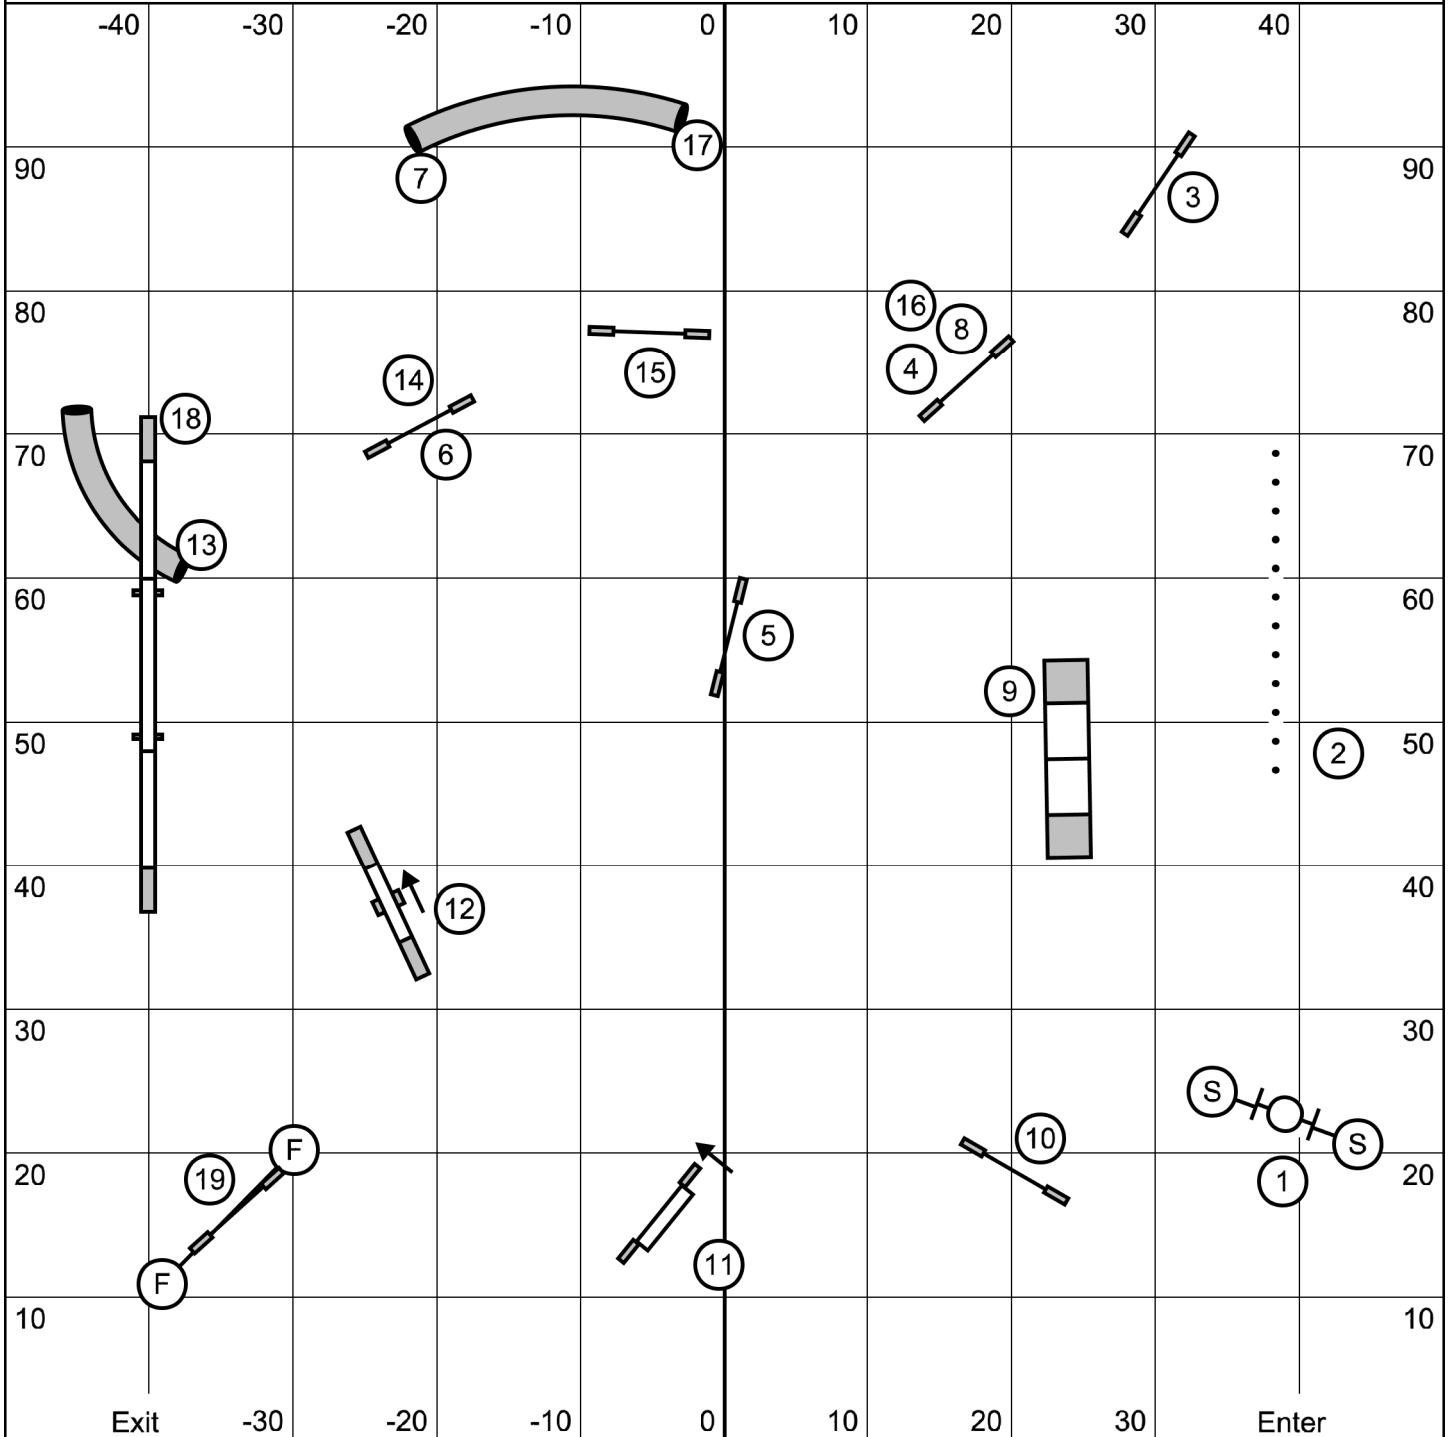

Masters/P3/V Standard

Saturday, Sept. 3, 2022

ARFF Agility Club, Inc.

Rita Browning, judge

Timer/Scribe
E-timing in Use

Enter after #10