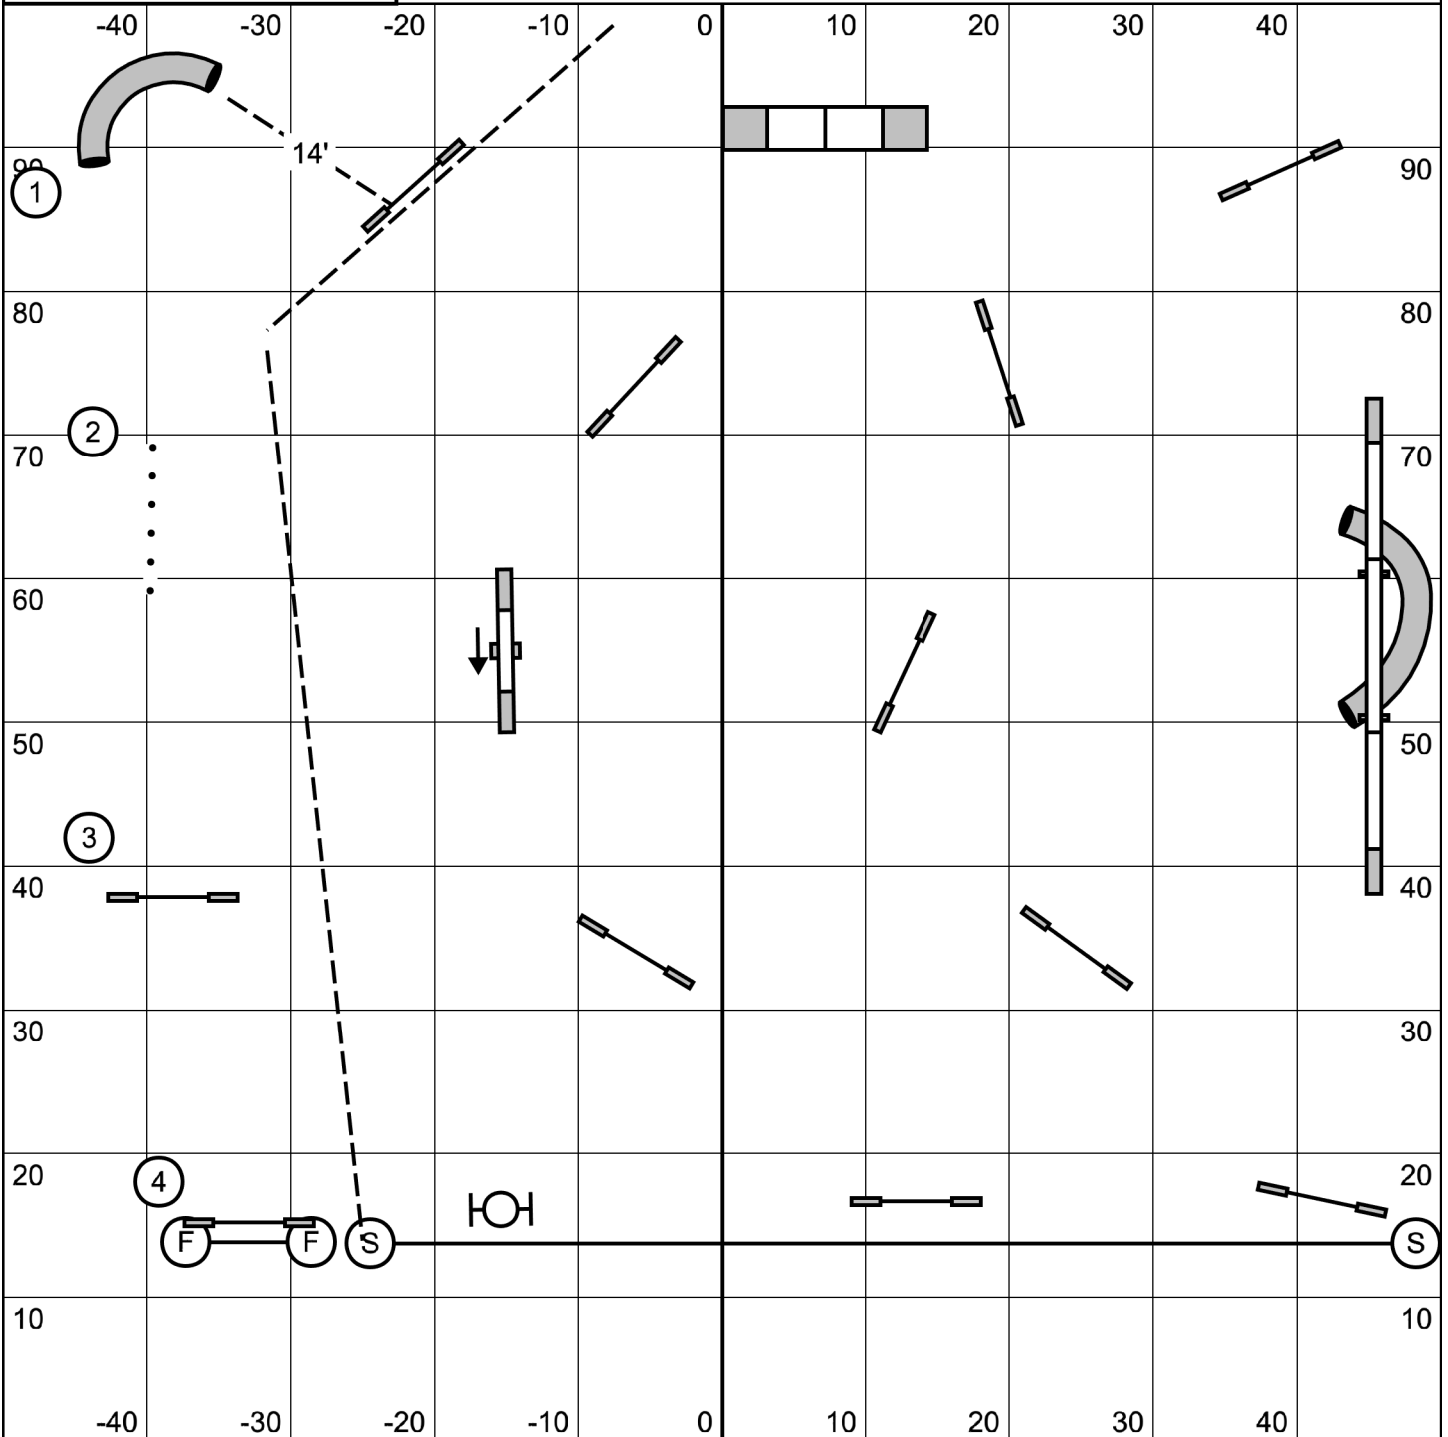

ARFF Agility - Westford, MA
Frances Hannan
Sat Sep 3rd, 2022

Advanced/P2 Gamblers

Opening = 25s
Closing C24/22/20 = 16s
Closing C16/14 = 17s
Closing C12/10 = 18s
Performance + 1s

Point system = 1,2,3,5
AFrame = 5
Minimum = 13
Joker = 20
Back to back and contact to contact is OK