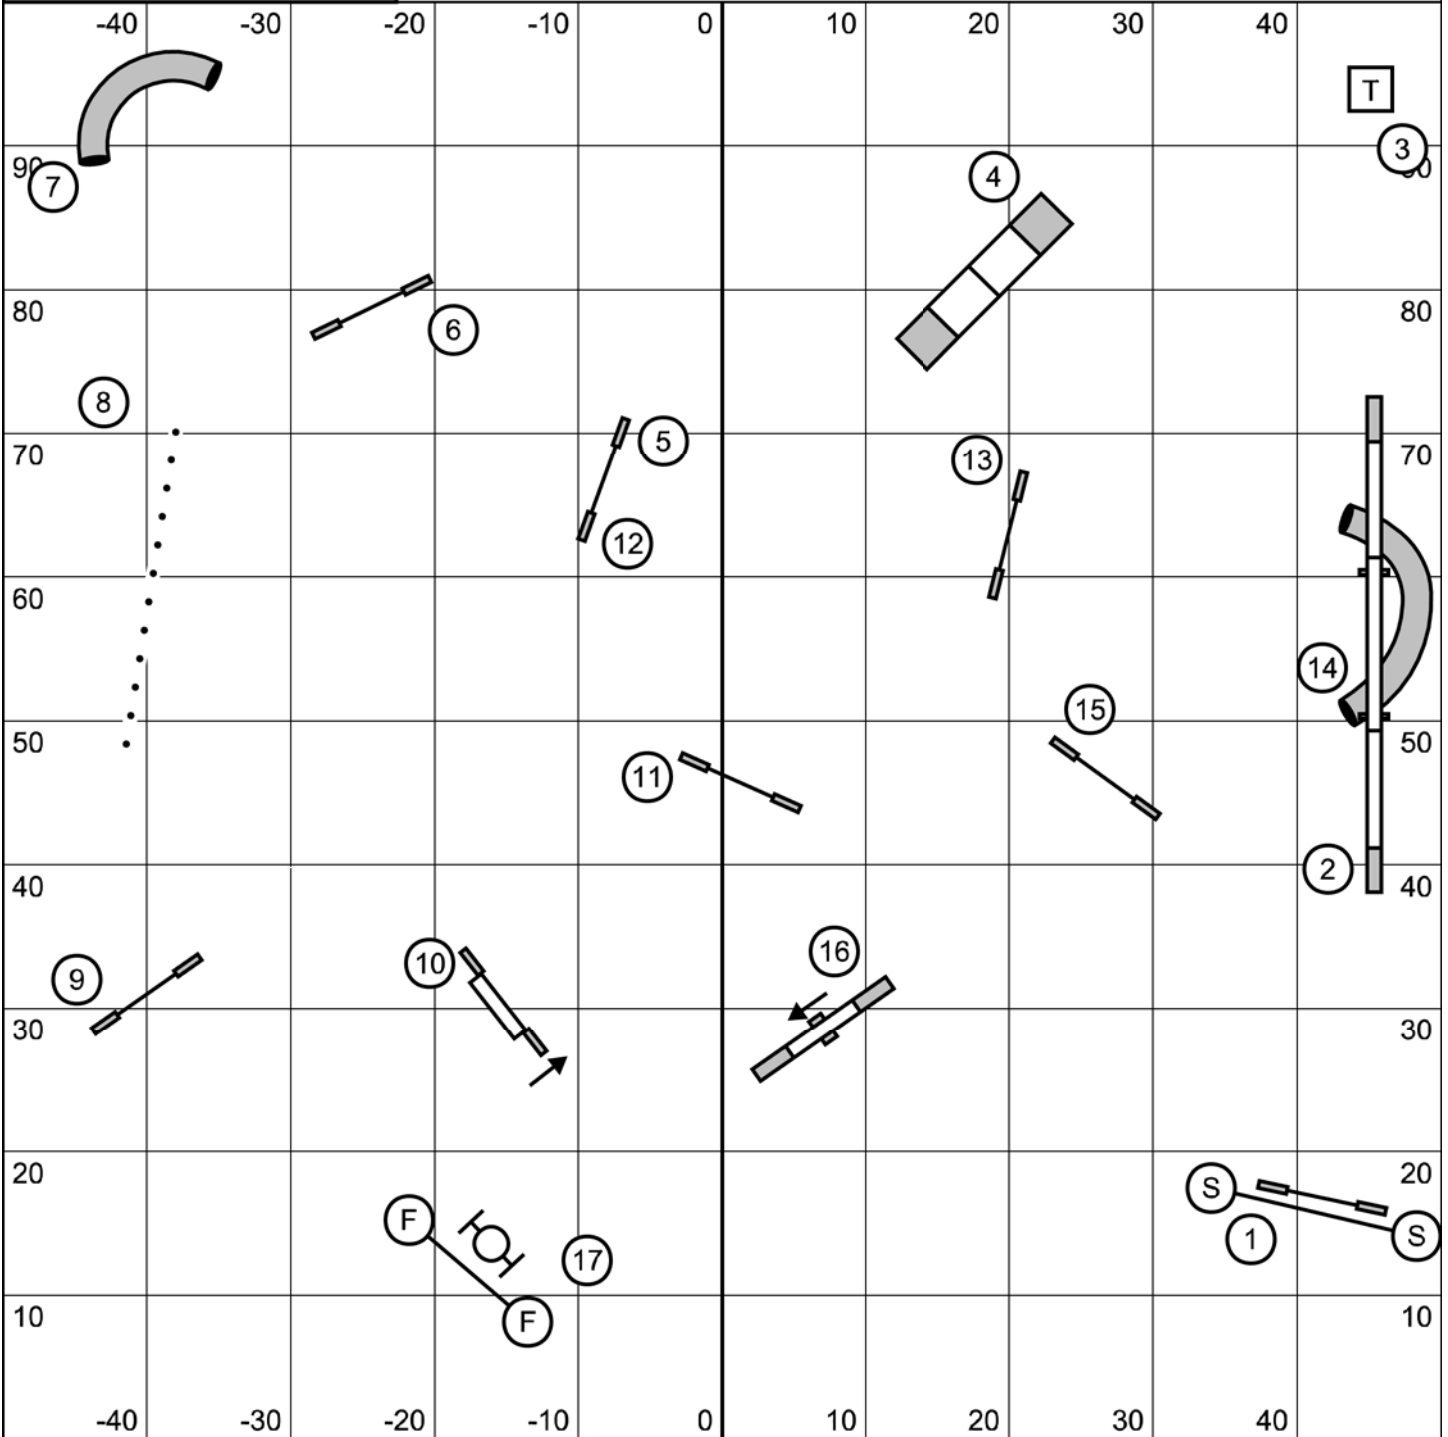

ARFF Agility - Westford, MA
Frances Hannan
Sat Sep 3rd, 2022

Advanced/P2 Standard

Next dog after 12