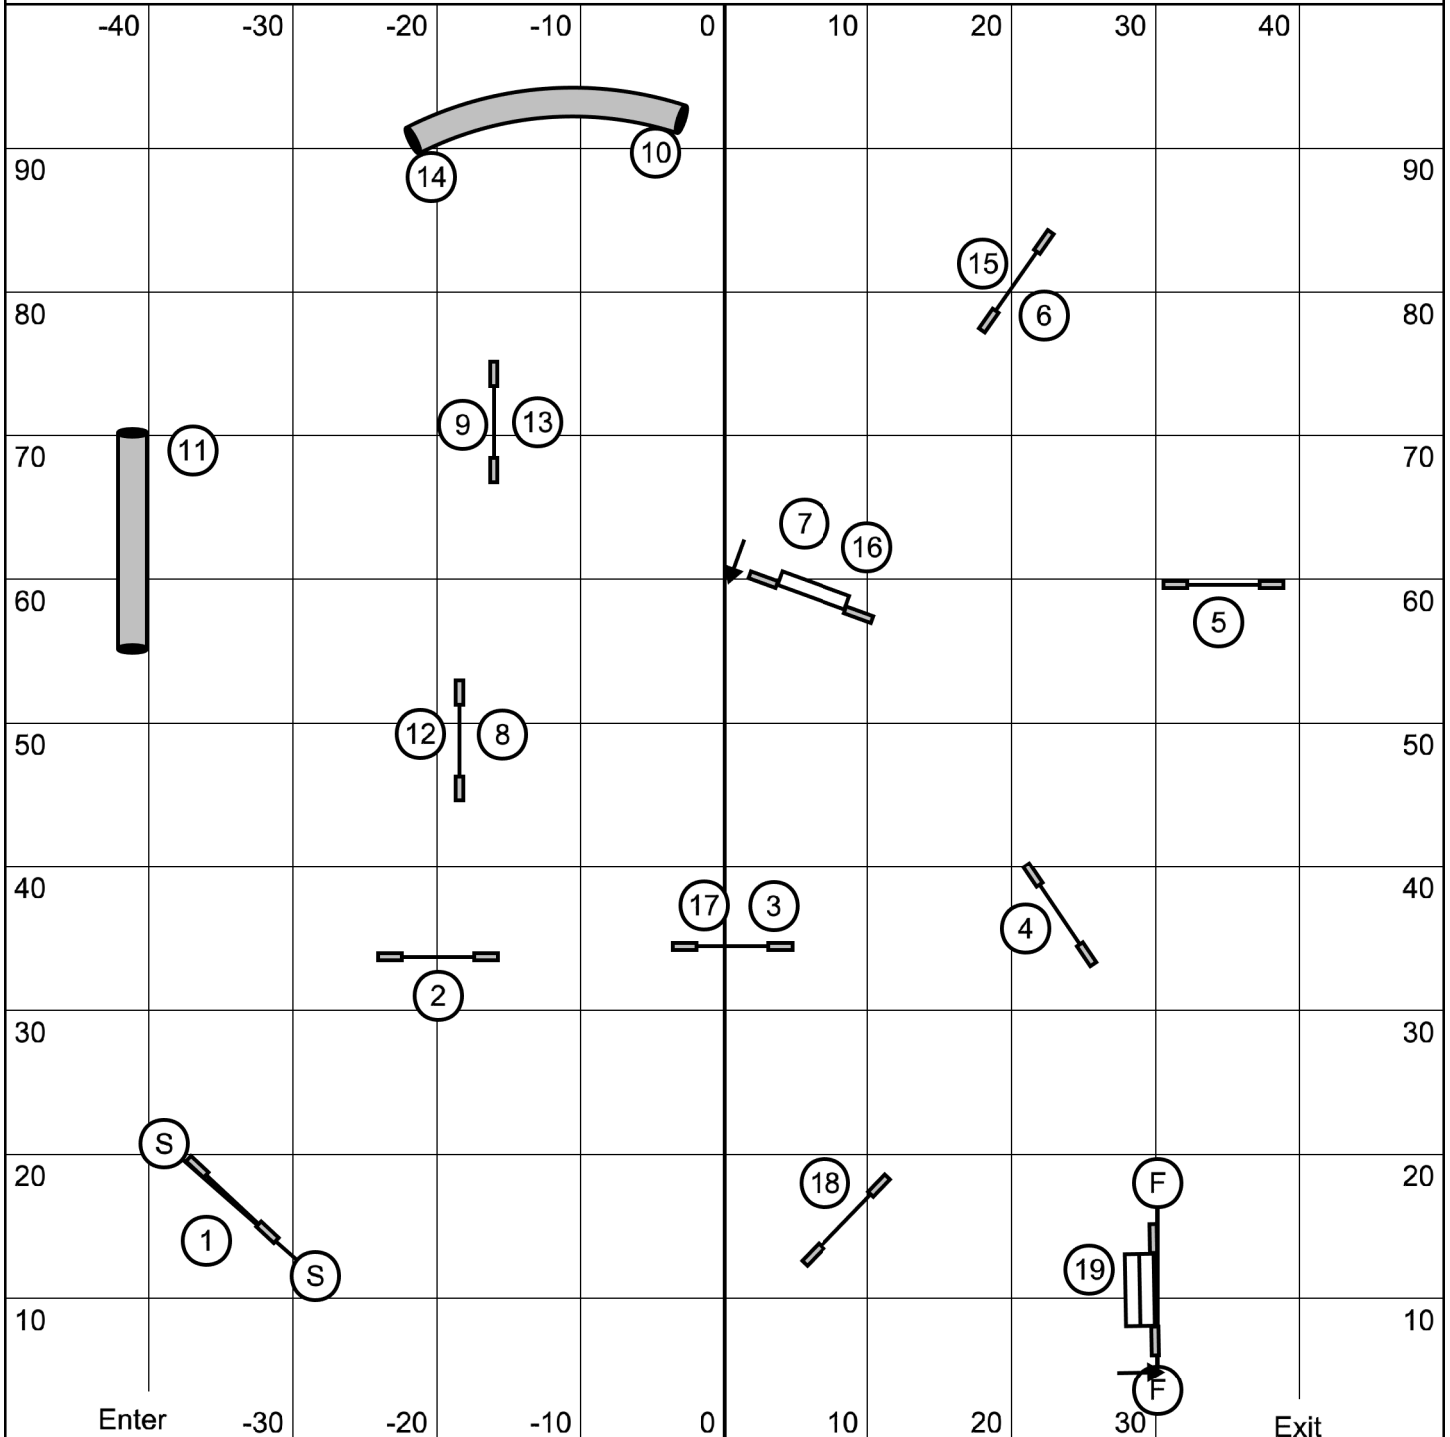

Masters/P3/V Jumpers

Saturday, Sept. 3, 2022

ARFF Agility Club, Inc.

Rita Browning, judge

Enter after #12

Timer/Scribe
E-timing in Use