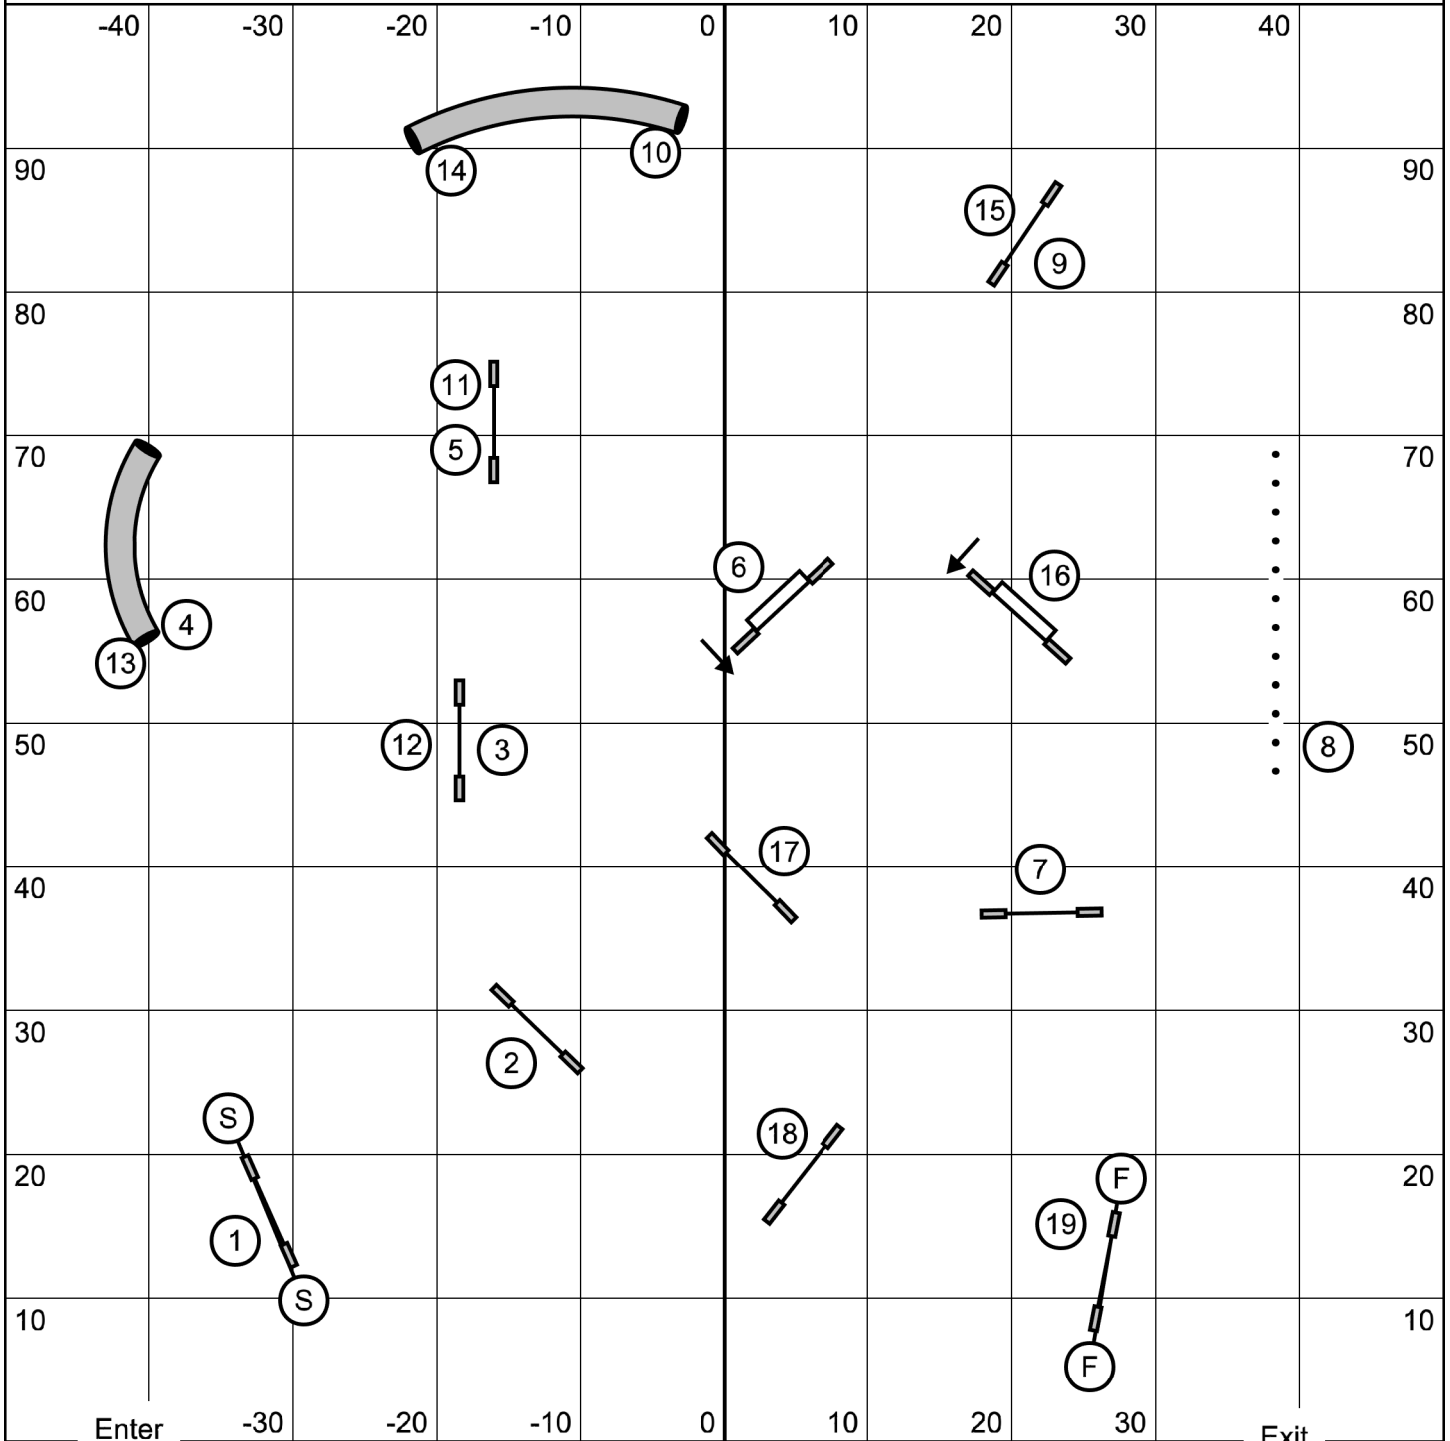

Biathlon MC/PMC Jumpers

Saturday, Sept. 3, 2022

ARFF Agility Club, Inc.

Rita Browning, judge

Enter after #12

Timer/Scribe
E-timing in Use