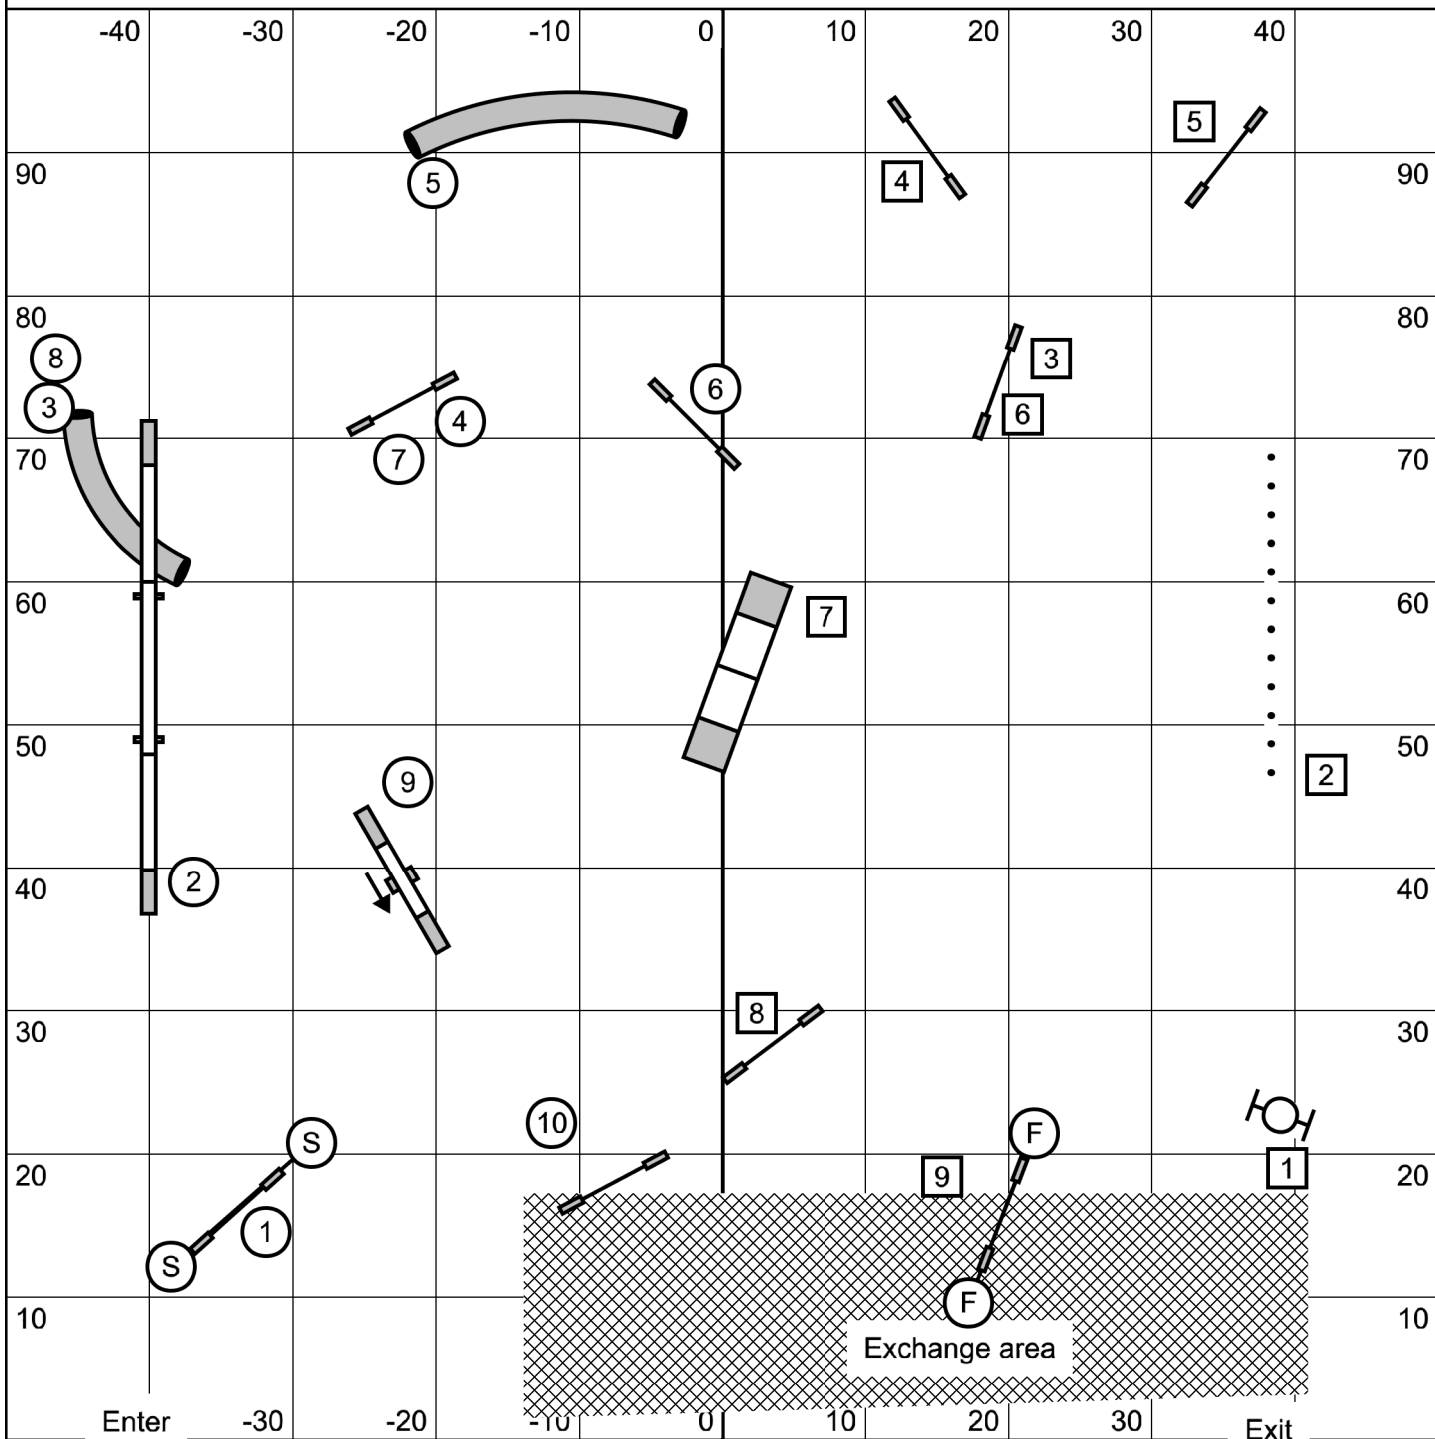

1st team --> circles

2nd team --> squares

2nd team remains in exchange area until 1st dog has landed (all 4 paws) after final jump. (No lead out by 2nd team until 1st dog has landed. No baton in use.)

Timer/Scribe
E-timing in Use