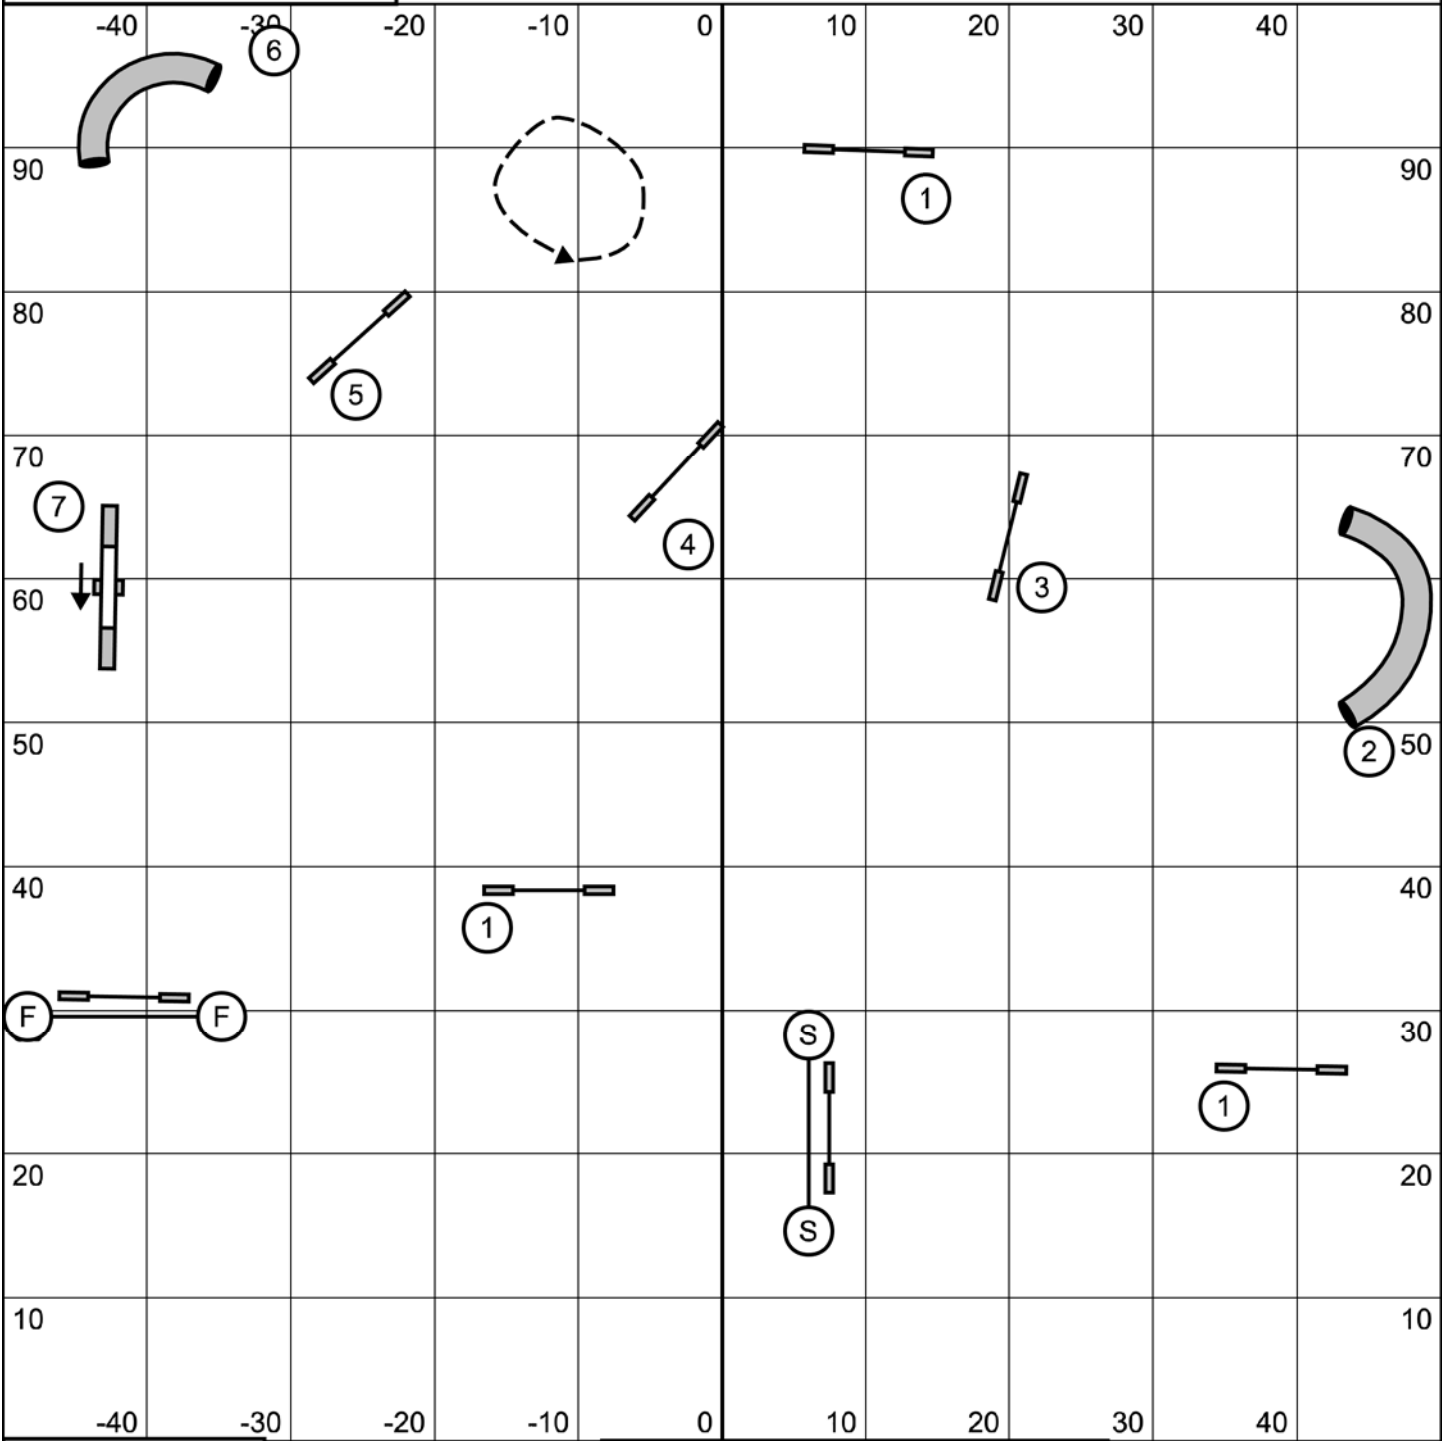

Advanced/P2 Jumpers

Next dog after 12

ARFF Agility - Westford, MA
 Frances Hannan
 Sat Sep 3rd, 2022

Starters/P1/Intro Snooker

C 24/22/20 = 50s
 C 16/14 = 52s
 C 12/10 = 54s
 Performance + 2s

Modified Standard - 3 reds
 Opening - all bidirectional (not teeter)
 Closing - as numbered
 Start line bidirectional
 Finish line live all the time