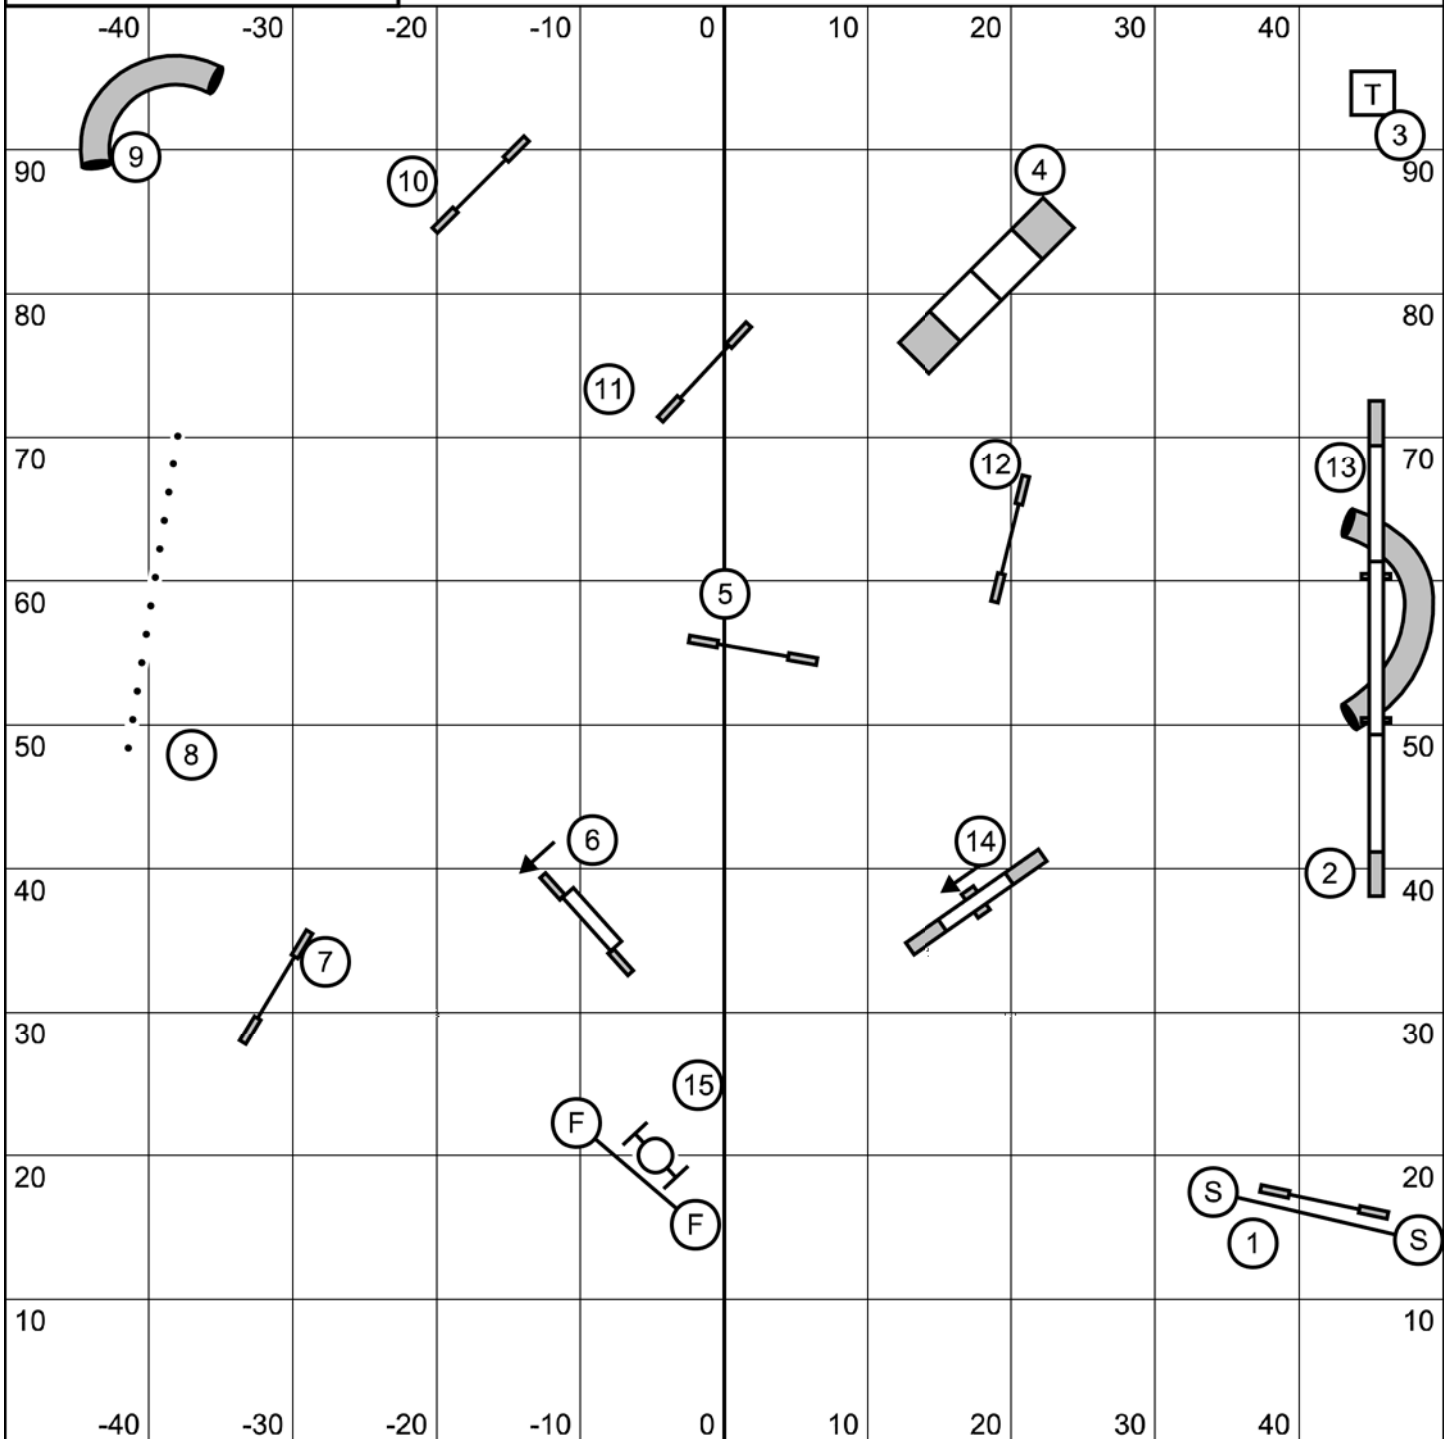

ARFF Agility - Westford, MA
Frances Hannan
Sat Sep 3rd, 2022

Starters/P1/Intro Standard

Next dog after 12