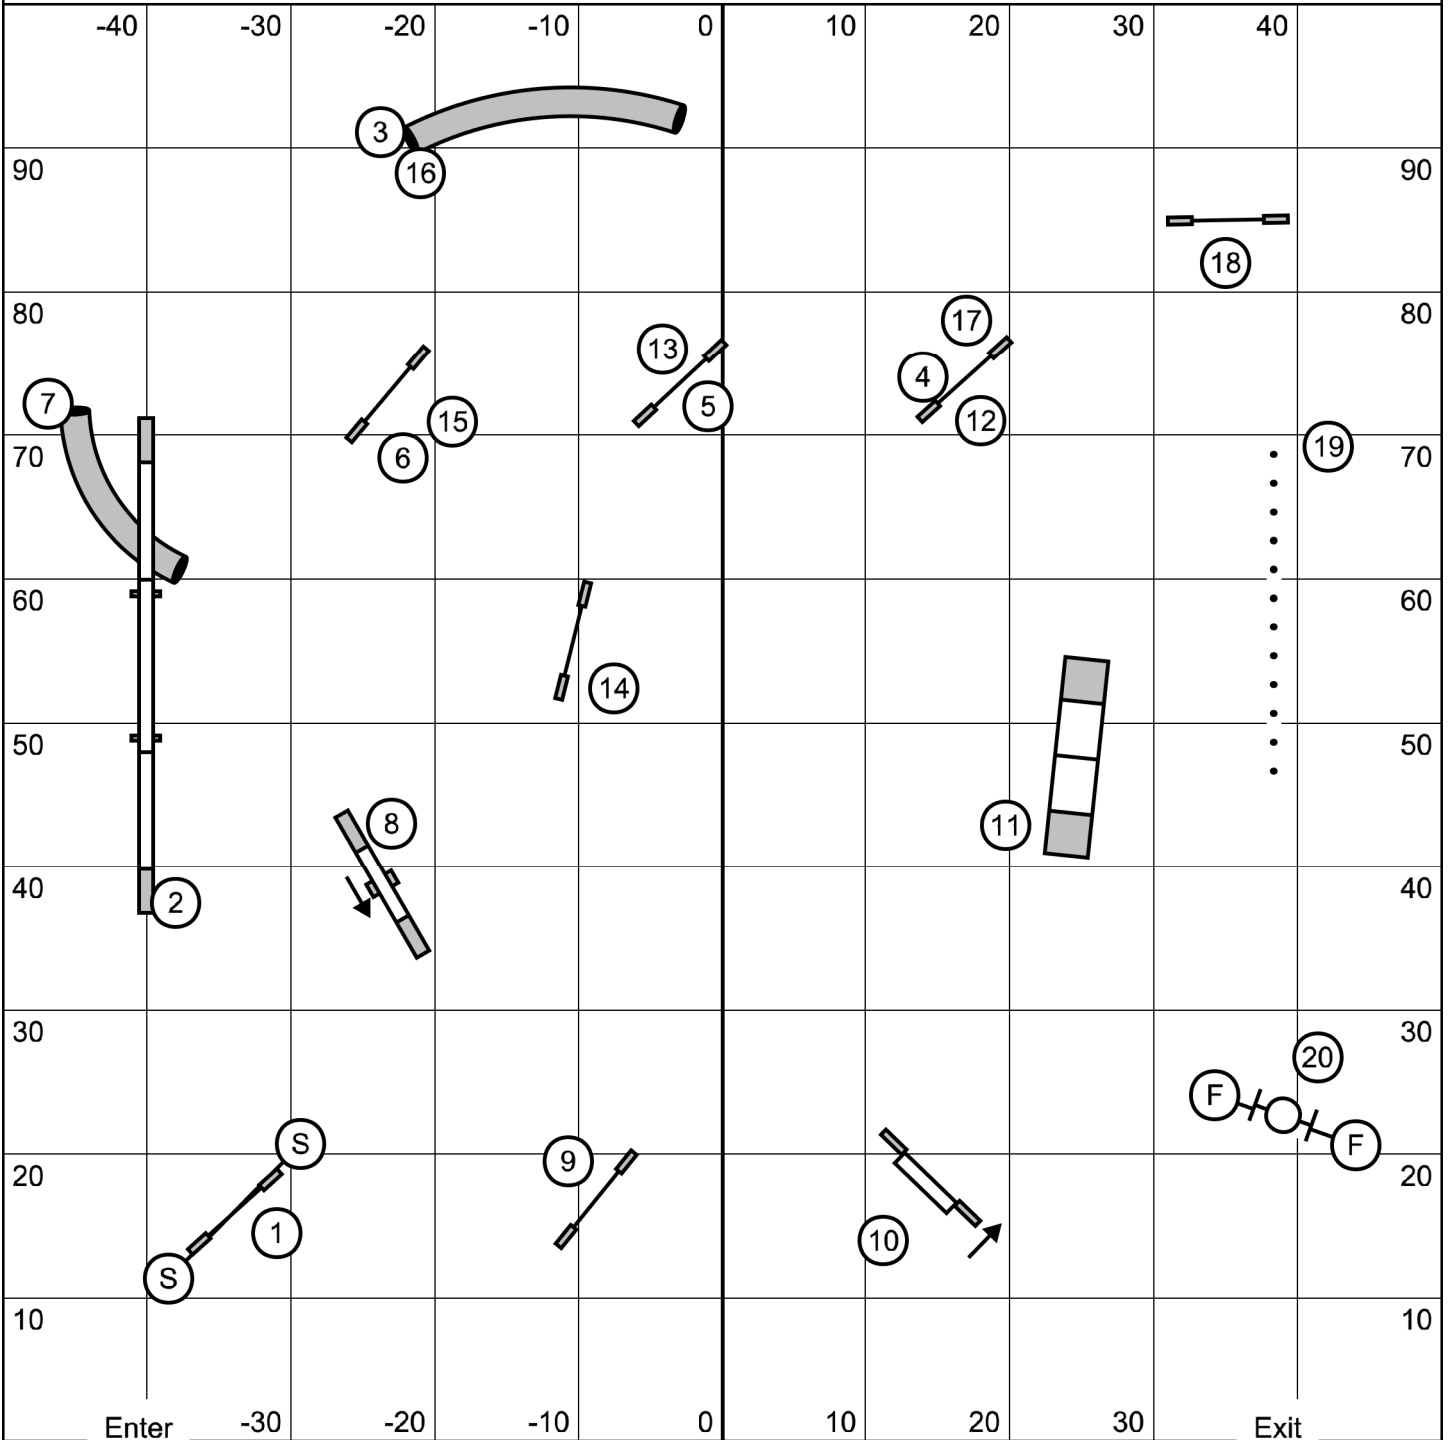

Biathlon MC/PMC Standard

Saturday, Sept. 3, 2022

ARFF Agility Club, Inc.

Rita Browning, judge

Enter after #9

Timer/Scribe
E-timing in Use