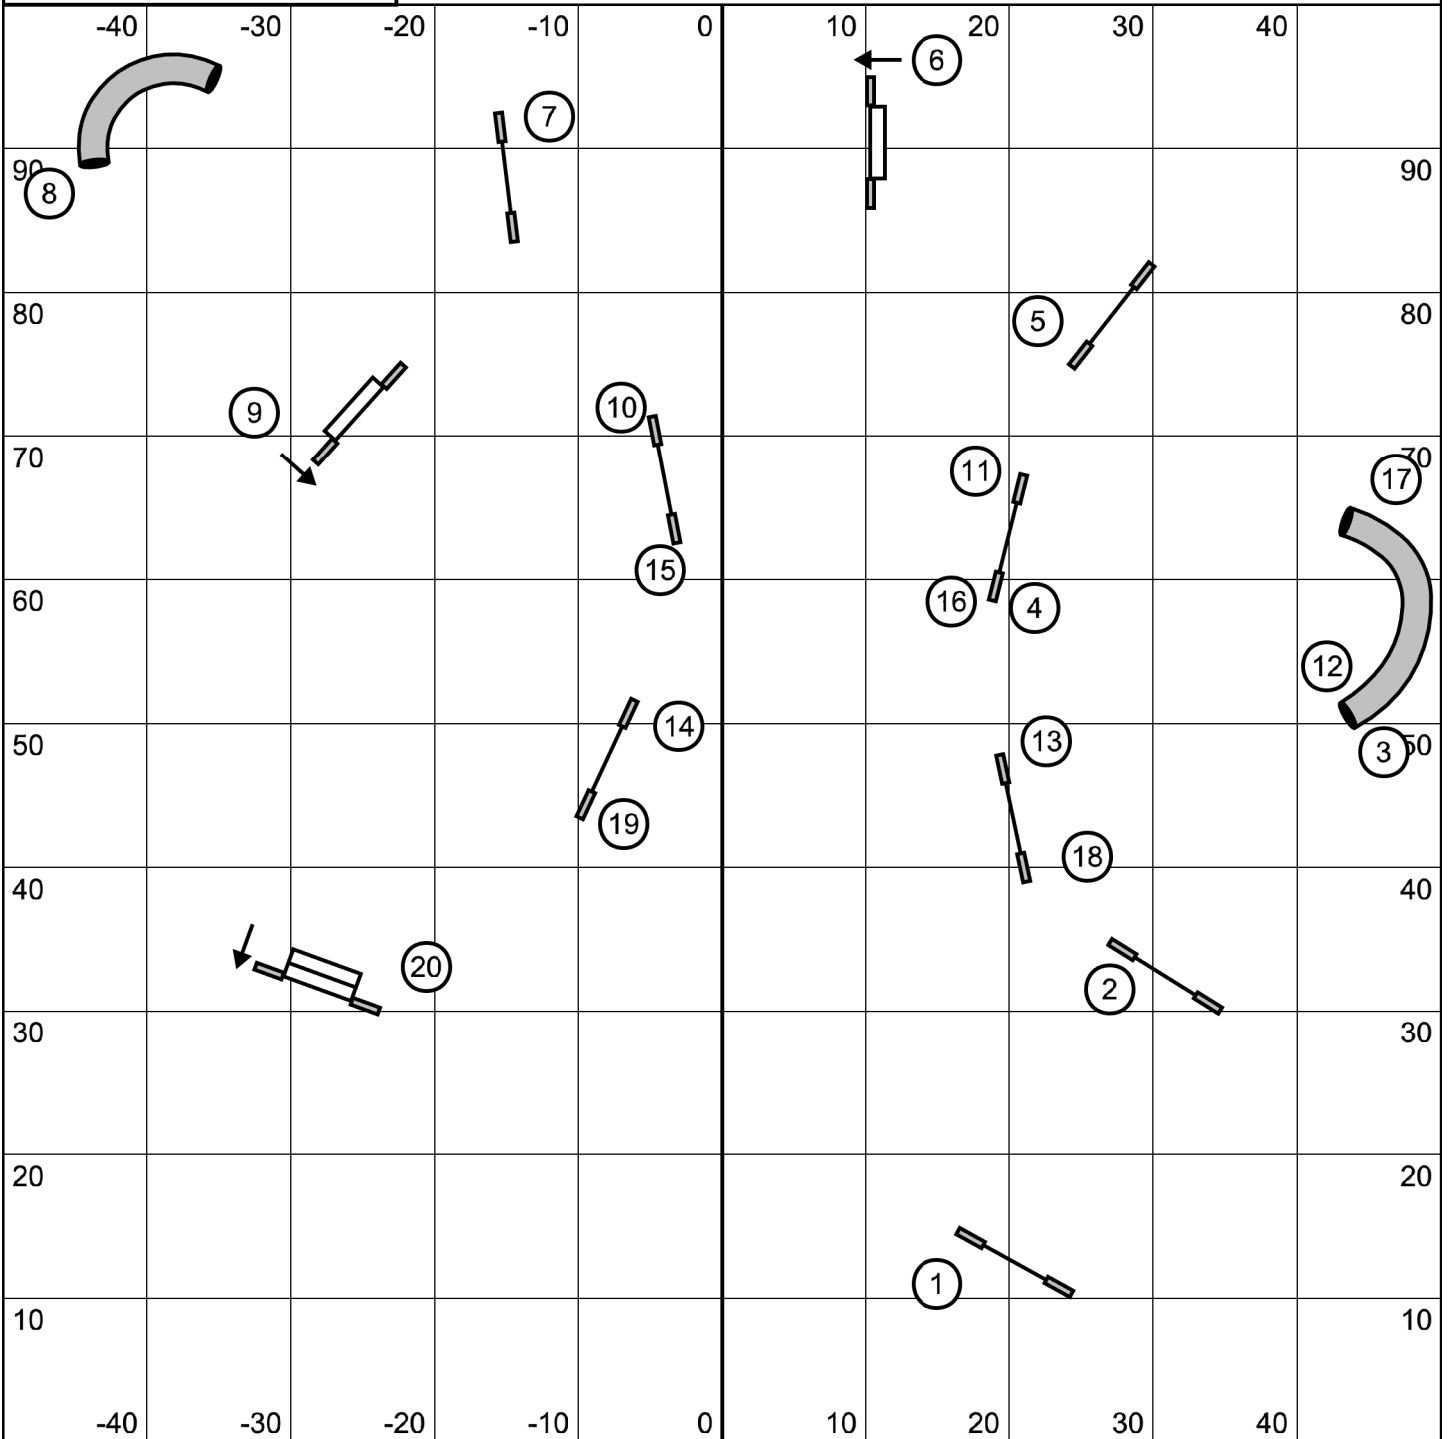

Advanced/P2 Jumpers

Next dog after 12

ARFF Agility - Westford, MA
 Frances Hannan
 Sat Sep 3rd, 2022

Starters/P1/Intro Snooker

C 24/22/20 = 50s
 C 16/14 = 52s
 C 12/10 = 54s
 Performance + 2s

Modified Standard - 3 reds
 Opening - all bidirectional (not teeter)
 Closing - as numbered
 Start line bidirectional
 Finish line live all the time