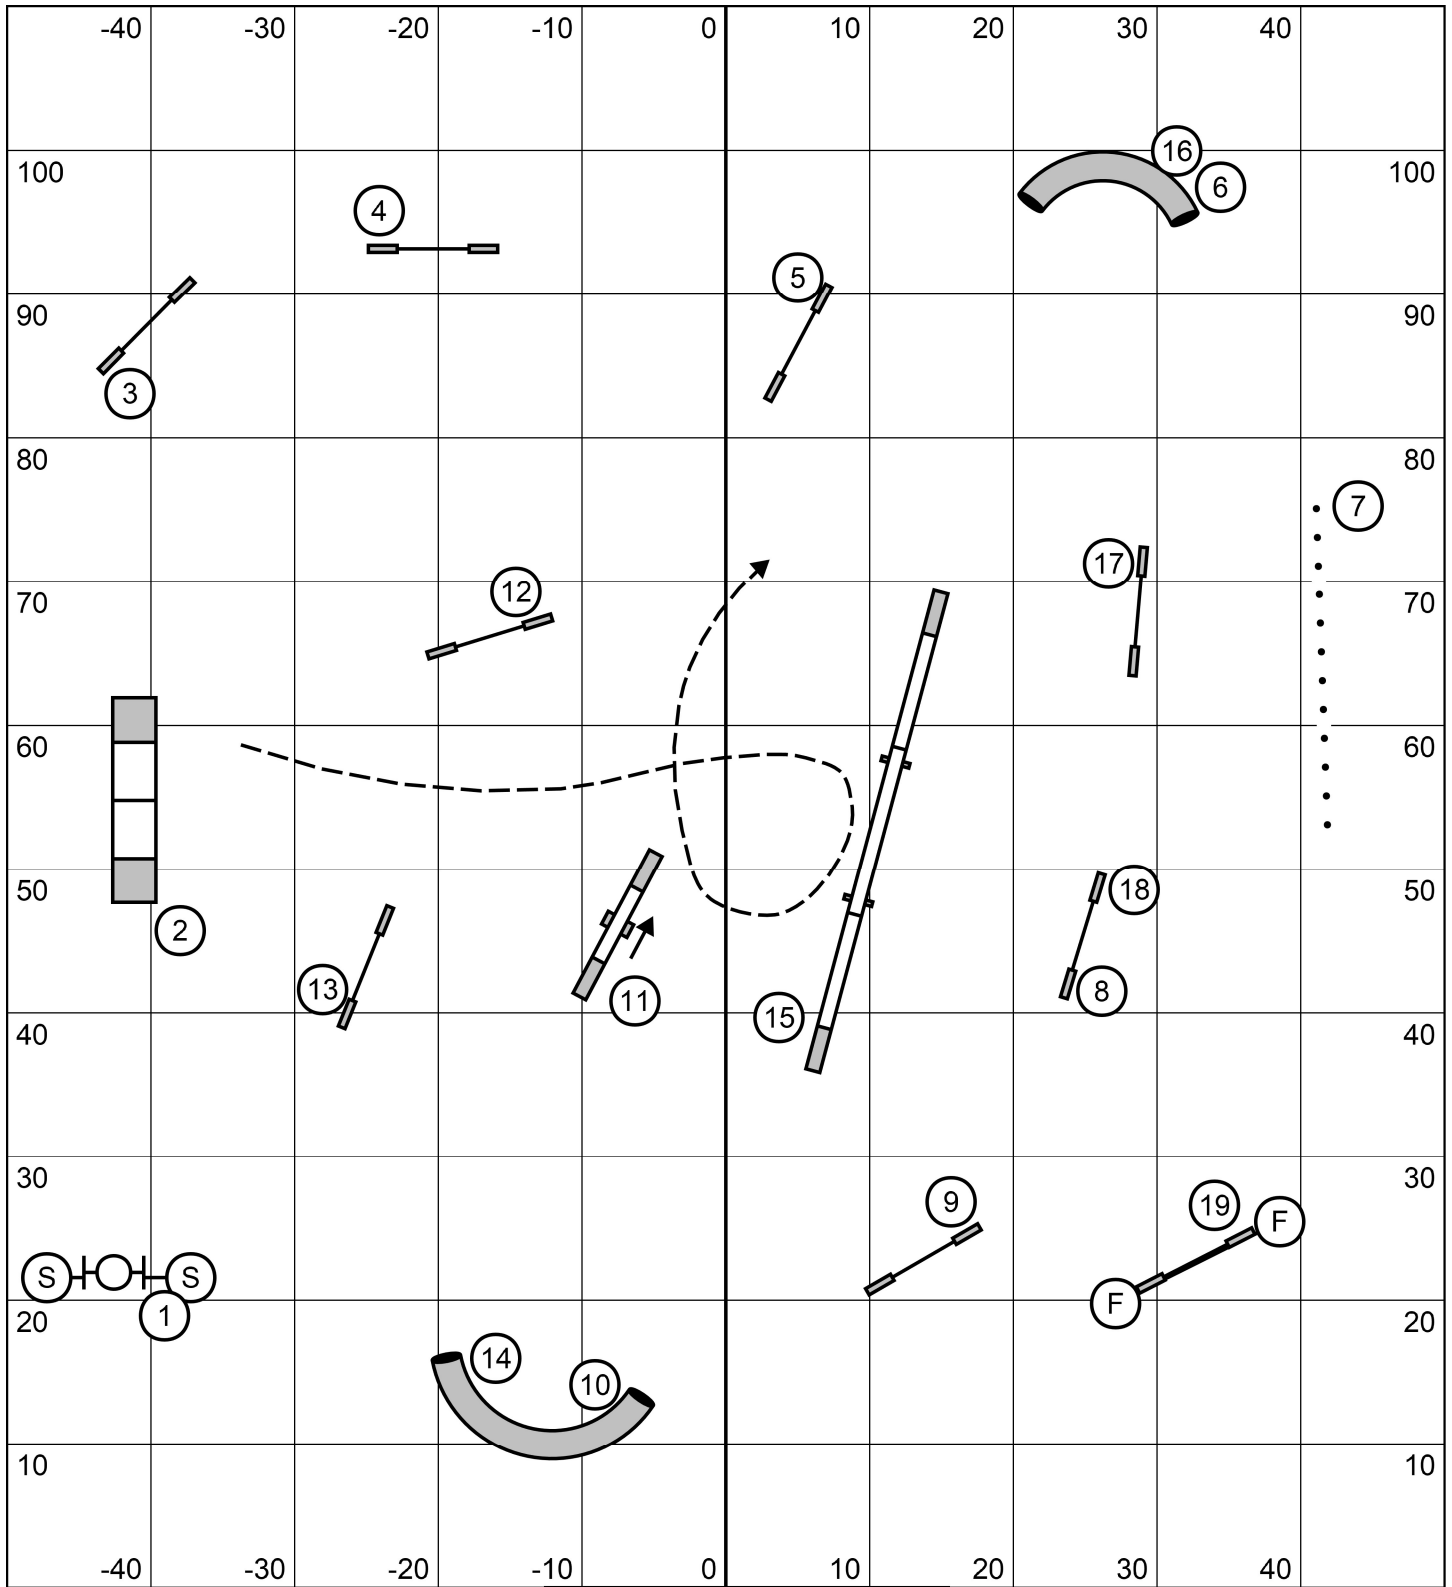

Course Map is only an approximation

Senior/Champ Speedstakes
 Data Driven Agility
 Aug. 20, 2022
 Renee King - Rosenberg, TX

Course Map is only an approximation

Beginner/Novice Speedstakes
 Data Driven Agility
 Aug. 21, 2022
 Renee King - Rosenberg, TX

Course Map is only an approximation

Senior/Champ Jumping 1
 Data Driven Agility
 Aug. 21, 2022
 Renee King - Rosenberg, TX

Course Map is only an approximation

Beginner/Novice Jumping 1
 Data Driven Agility
 Aug. 21, 2022
 Renee King - Rosenberg, TX

Course Map is only an approximation

Beginner/Novice Jumping 2
 Data Driven Agility
 Aug. 21, 2022
 Renee King - Rosenberg, TX

All Levels Snooker
 Data Driven Agility
 Aug. 21, 2022
 Renee King - Rosenberg, TX

Opening - All bidirectional
 Closing - 2 is bidirectional, rest all as marked
 20/22/24=45 8/12/16=47

Course Map is only an approximation

Senior/Champ Agility
 Data Driven Agility
 Aug. 21, 2022
 Renee King - Rosenberg, TX