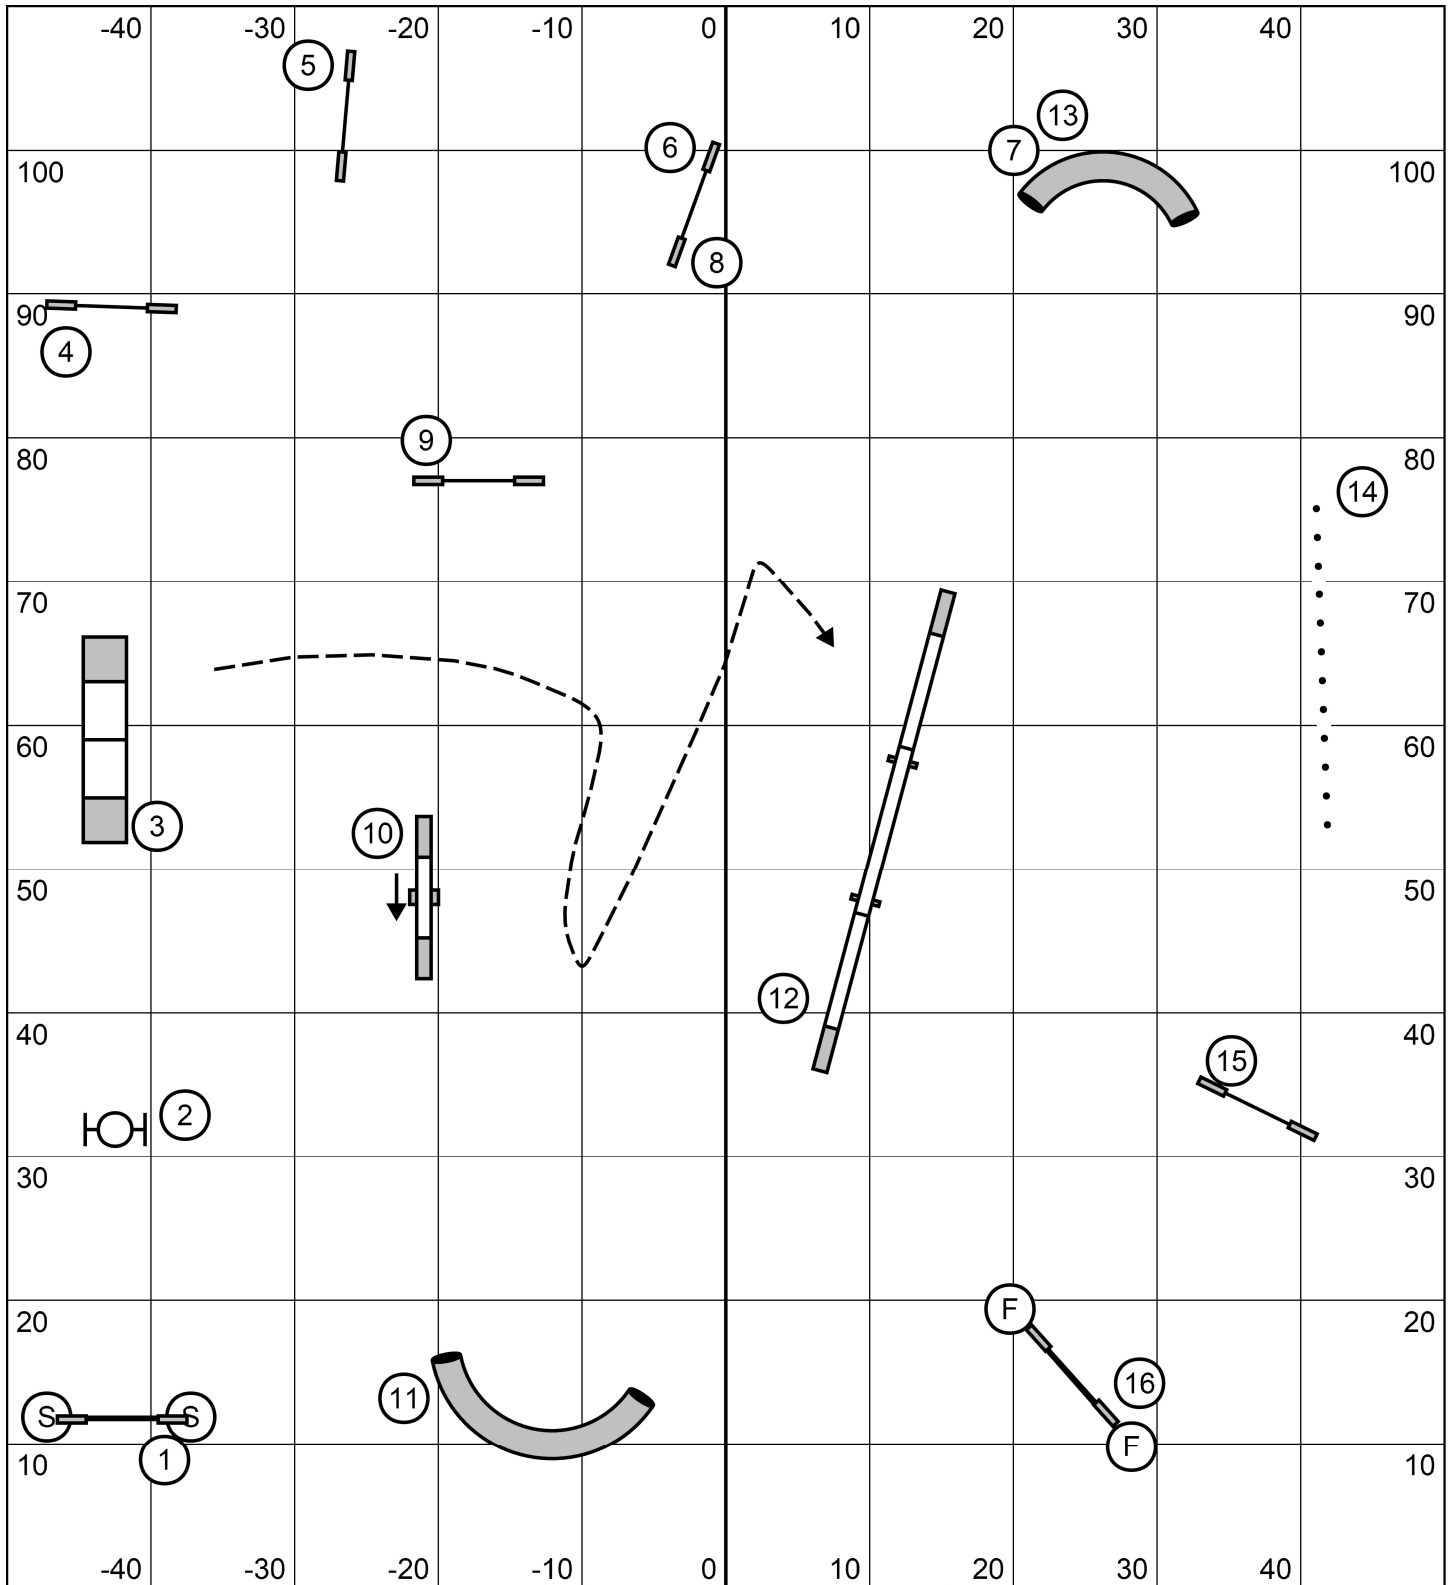

Course Map is only an approximation

Beginner/Novice Jumping 2
 Data Driven Agility
 Aug. 21, 2022
 Renee King - Rosenberg, TX

All Levels Snooker
 Data Driven Agility
 Aug. 21, 2022
 Renee King - Rosenberg, TX

Opening - All bidirectional
 Closing - 2 is bidirectional, rest all as marked
 20/22/24=45 8/12/16=47

Course Map is only an approximation

Senior/Champ Agility
 Data Driven Agility
 Aug. 21, 2022
 Renee King - Rosenberg, TX