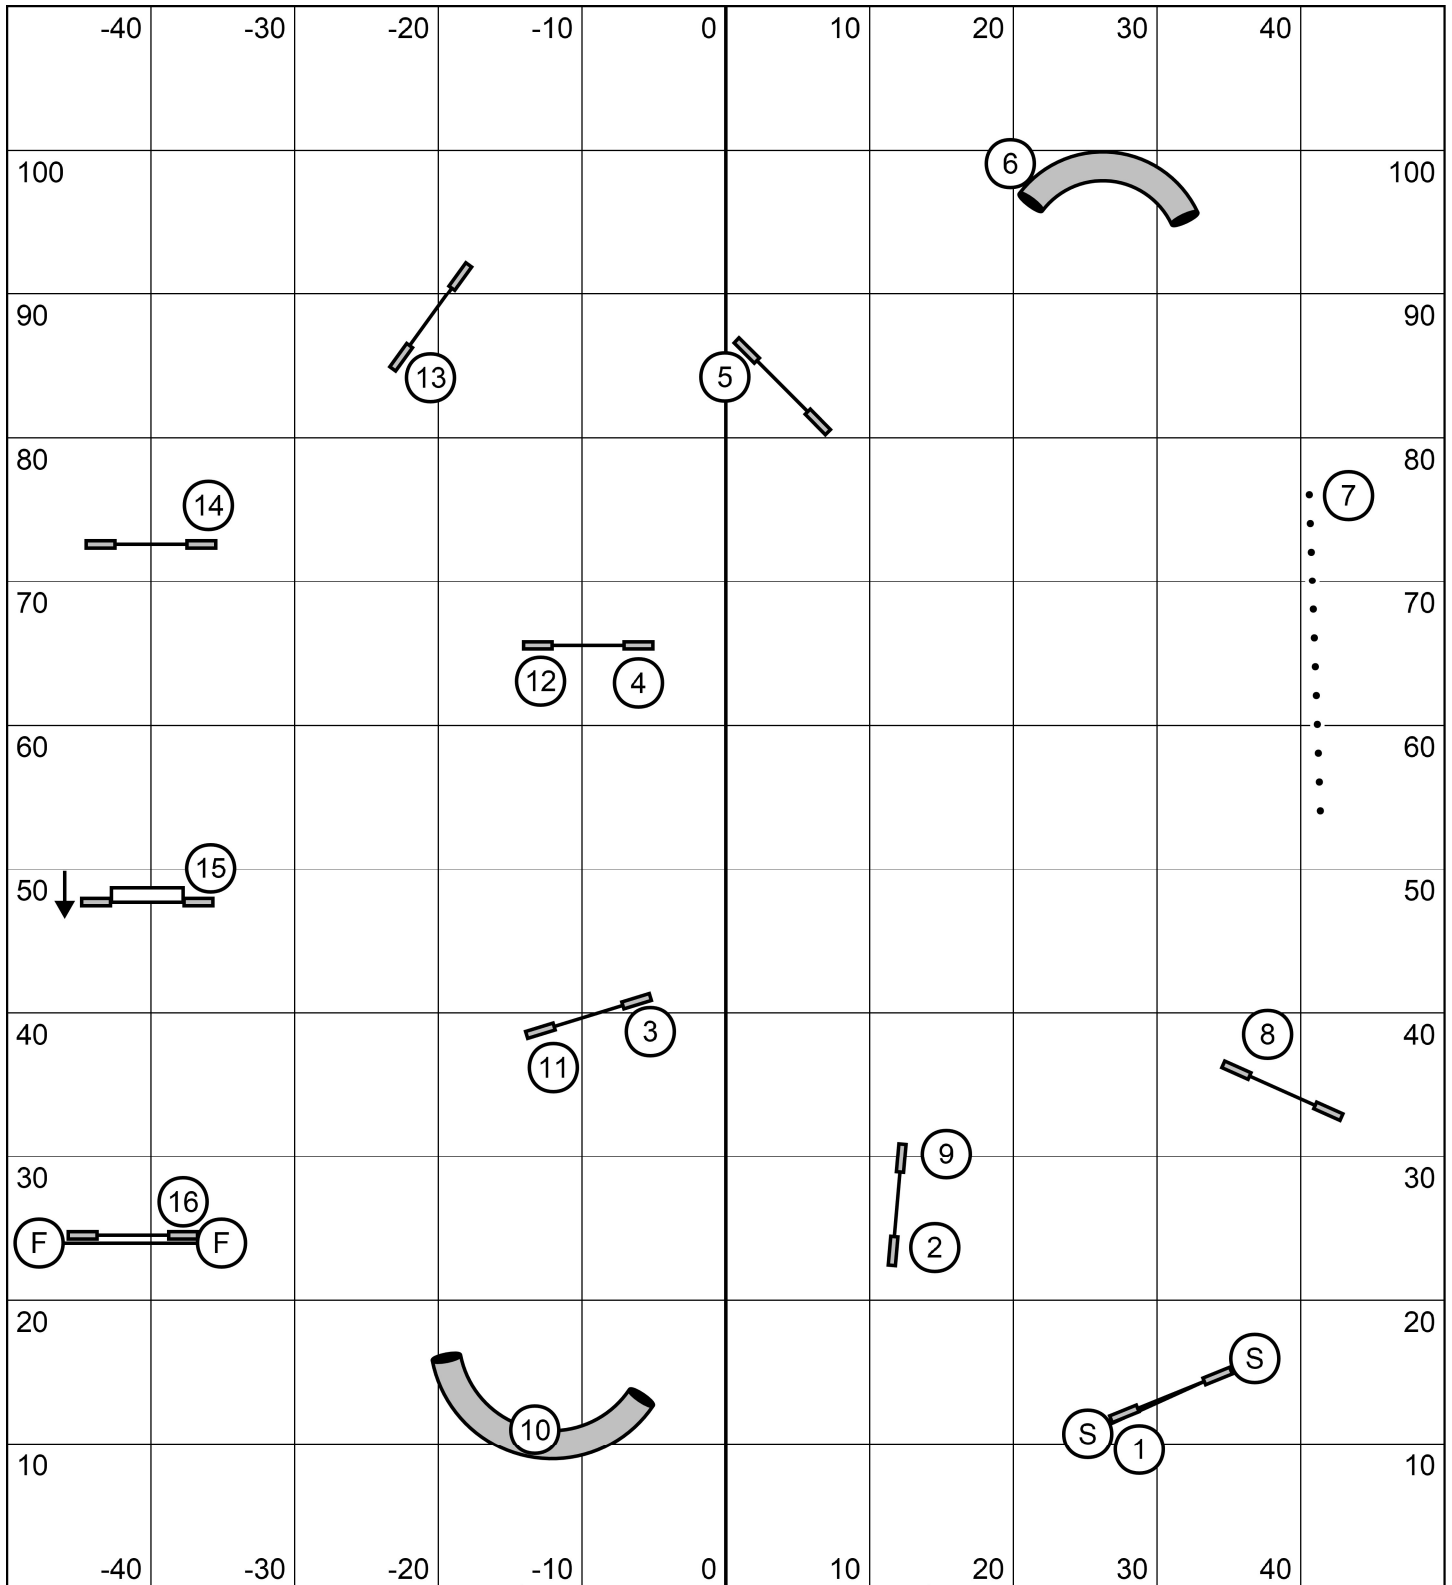

Course Map is only an approximation

Senior/Champ Speedstakes
 Data Driven Agility
 Aug. 20, 2022
 Renee King - Rosenberg, TX

Course Map is only an approximation

Beginner/Novice Speedstakes
 Data Driven Agility
 Aug. 21, 2022
 Renee King - Rosenberg, TX

Course Map is only an approximation

Senior/Champ Jumping 1
 Data Driven Agility
 Aug. 21, 2022
 Renee King - Rosenberg, TX

Course Map is only an approximation

Beginner/Novice Jumping 1
 Data Driven Agility
 Aug. 21, 2022
 Renee King - Rosenberg, TX

Course Map is only an approximation

Beginner/Novice Jumping 2
 Data Driven Agility
 Aug. 21, 2022
 Renee King - Rosenberg, TX

All Levels Snooker
 Data Driven Agility
 Aug. 21, 2022
 Renee King - Rosenberg, TX

Opening - All bidirectional
 Closing - 2 is bidirectional, rest all as marked
 20/22/24=45 8/12/16=47

Course Map is only an approximation

Senior/Champ Agility
 Data Driven Agility
 Aug. 21, 2022
 Renee King - Rosenberg, TX