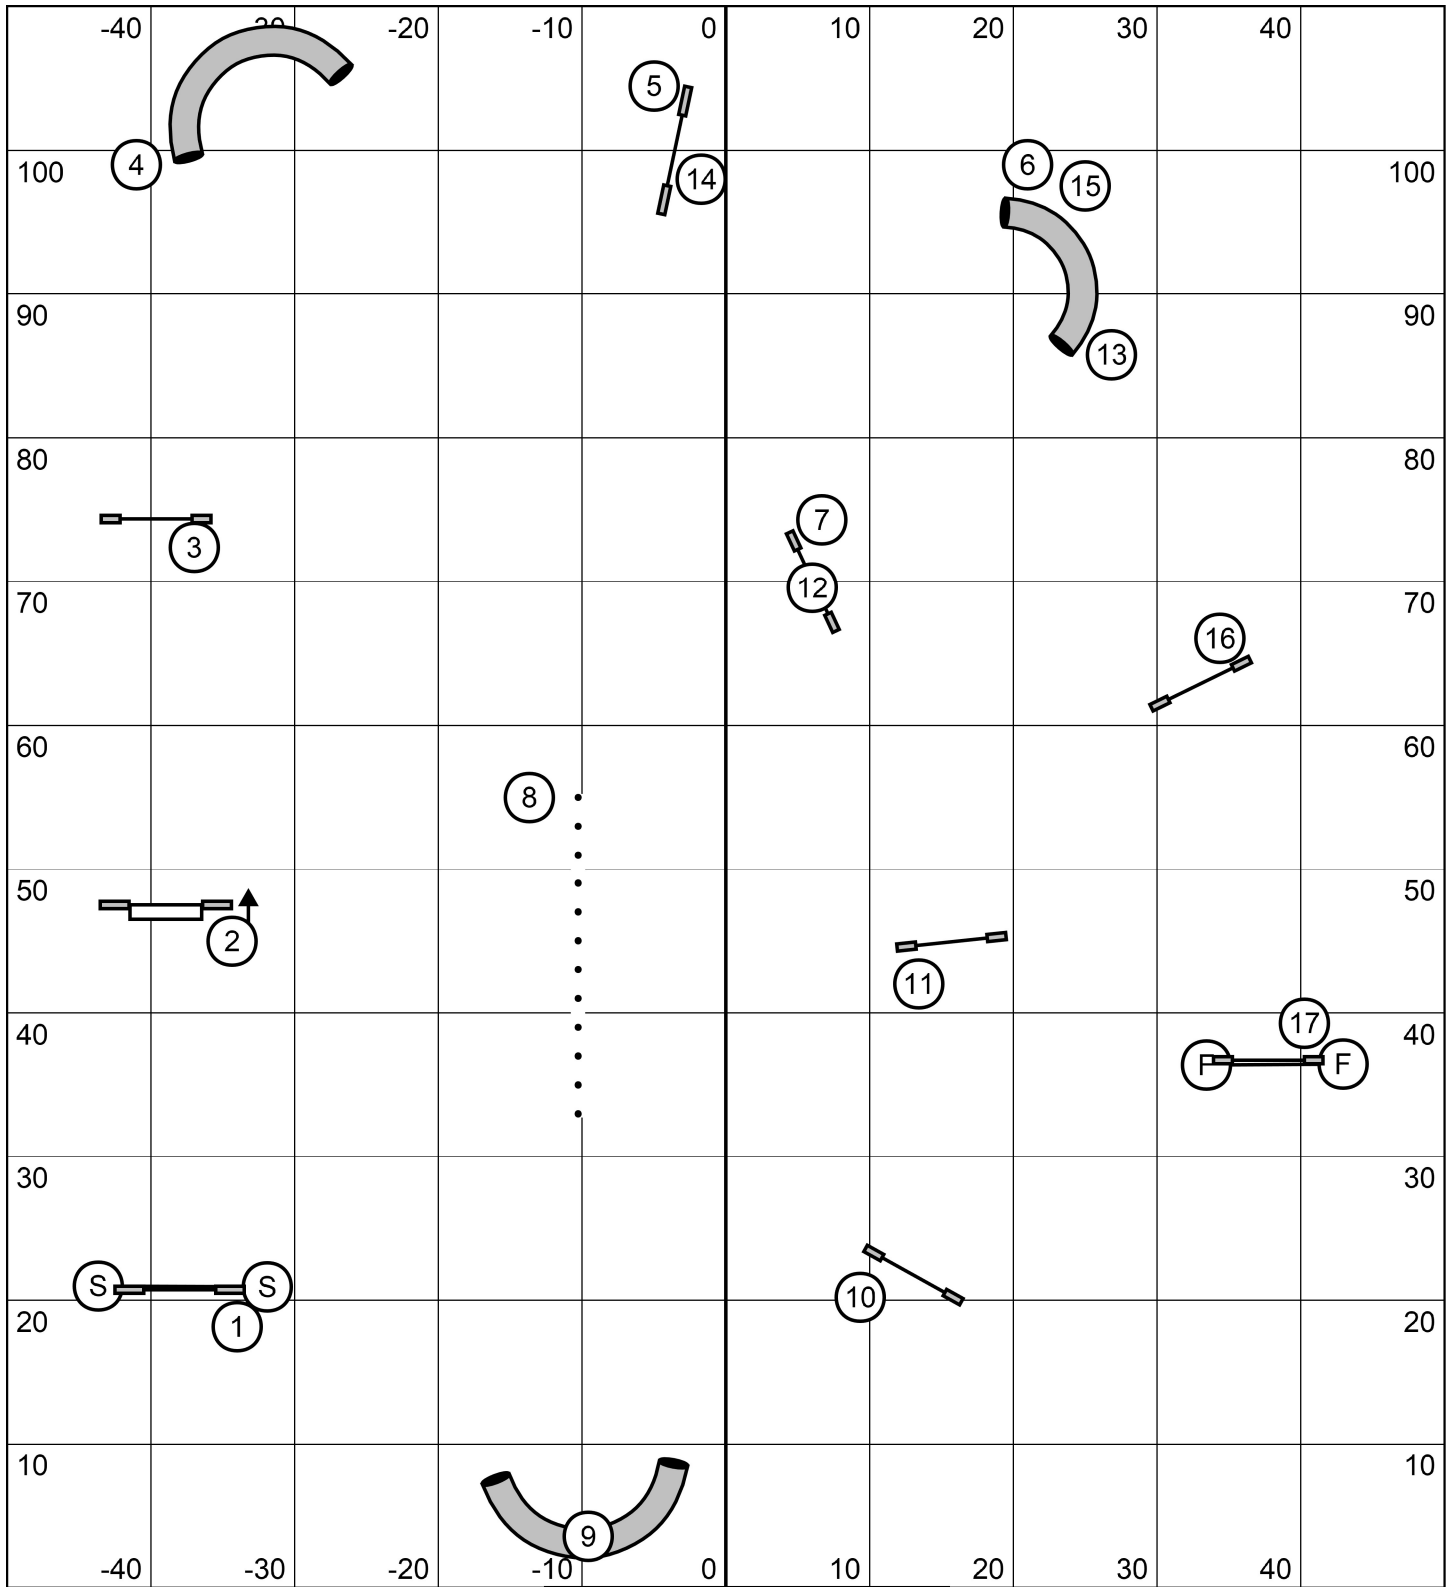

NO back to back contacts
 NO contact to contact
 Consecutive gamble obstacles OK

Course Map is only an approximation

Beginner/Novice Agility
 Data Driven Agility
 Aug. 20, 2022
 Renee King - Rosenberg, TX

Course Map is only an approximation

Senior/Champion Agility
 Data Driven Agility
 Aug. 20, 2022
 Renee King - Rosenberg, TX

Course Map is only an approximation

Master Series Agility
 Data Driven Agility
 Aug. 20, 2022
 Renee King - Rosenberg, TX

Course Map is only an approximation

Beginner/Novice Jumping
 Data Driven Agility
 Aug. 20, 2022
 Renee King - Rosenberg, TX

Course Map is only an approximation

Senior/Champ Jumping
 Data Driven Agility
 Aug. 20, 2022
 Renee King - Rosenberg, TX

Course Map is only an approximation

Masters Series Jumping
 Data Driven Agility
 Aug. 20, 2022
 Renee King - Rosenberg, TX

Course Map is only an approximation

Beginner/Novice Speedstakes
 Data Driven Agility
 Aug. 20, 2022
 Renee King - Rosenberg, TX