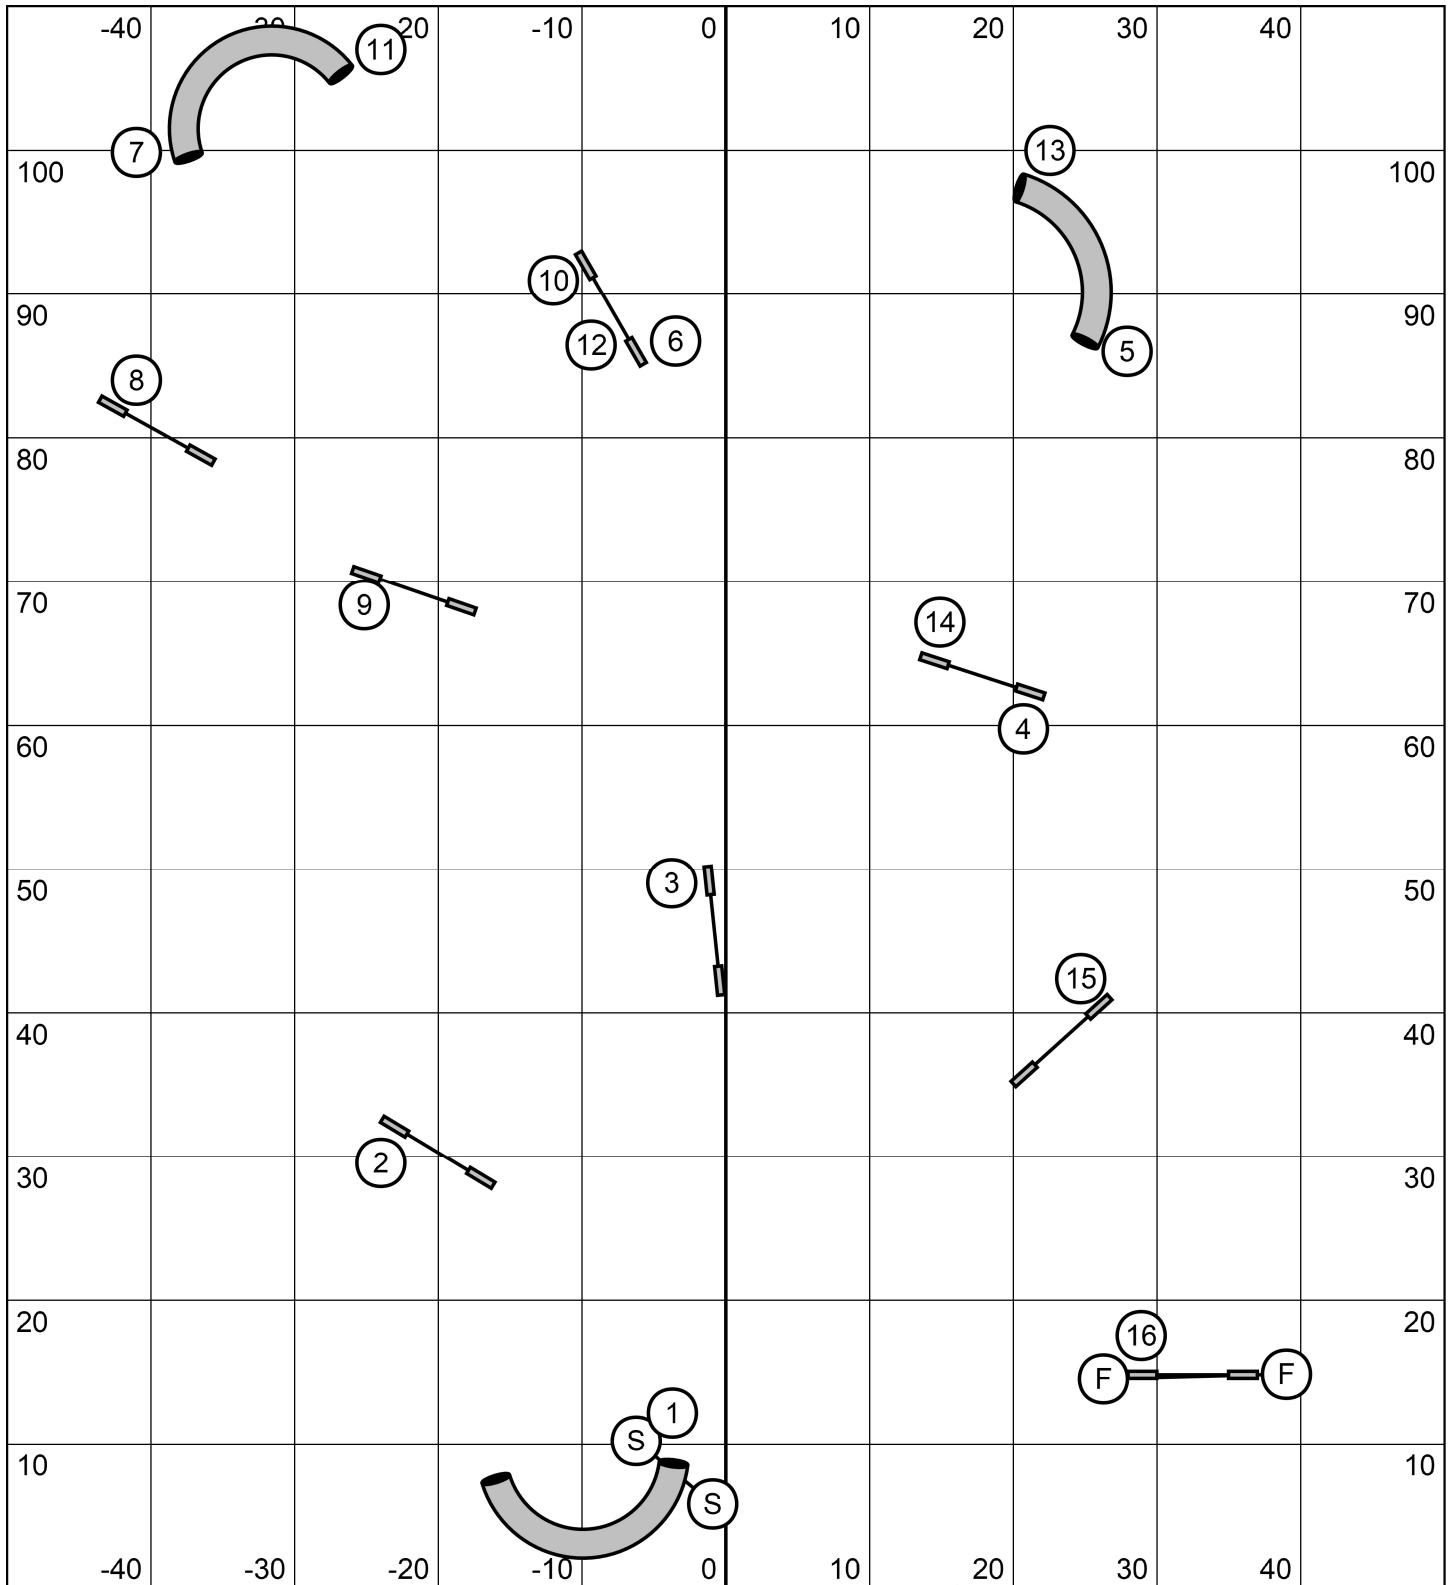

NO back to back contacts
 NO contact to contact
 Consecutive gamble obstacles OK

Course Map is only an approximation

Beginner/Novice Agility
 Data Driven Agility
 Aug. 20, 2022
 Renee King - Rosenberg, TX

Course Map is only an approximation

Beginner/Novice Jumping
 Data Driven Agility
 Aug. 20, 2022
 Renee King - Rosenberg, TX

Course Map is only an approximation

Senior/Champ Jumping
 Data Driven Agility
 Aug. 20, 2022
 Renee King - Rosenberg, TX

Course Map is only an approximation

Masters Series Jumping
 Data Driven Agility
 Aug. 20, 2022
 Renee King - Rosenberg, TX

Course Map is only an approximation

Beginner/Novice Speedstakes
 Data Driven Agility
 Aug. 20, 2022
 Renee King - Rosenberg, TX