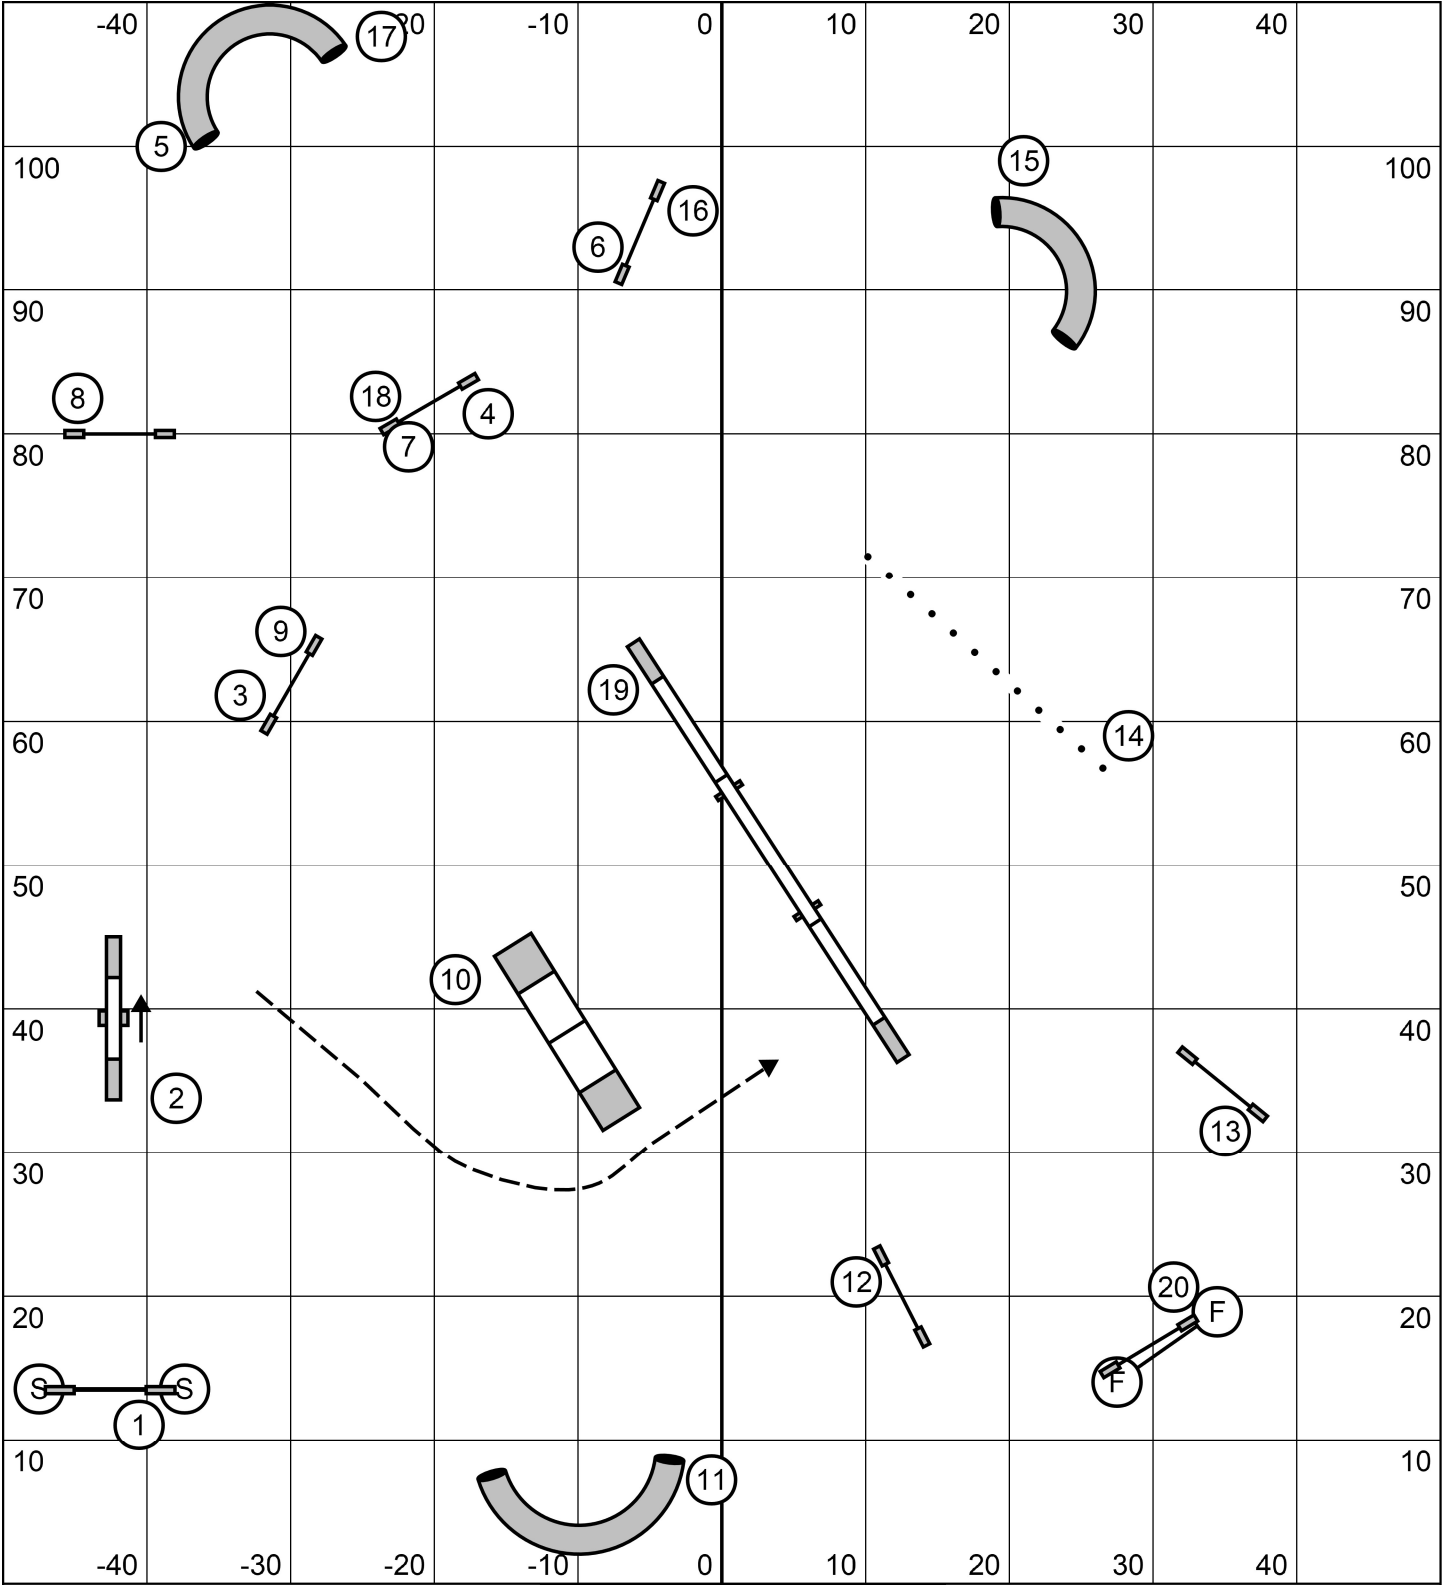

Opening 25 sec. Need 15 opening pts.
 Closing Large 14 sec, Small 16 sec
 10 pt All Levels Gamble - Circles
 15 pt Sr/Ch Gamble - Squares
 15 pat B/N Gamble - Black Squares

All Levels Gamblers
 Data Driven Agility
 Aug. 20, 2022
 Renee King - Rosenberg, TX

NO back to back contacts
 NO contact to contact
 Consecutive gamble obstacles OK

Course Map is only an approximation

Beginner/Novice Agility
 Data Driven Agility
 Aug. 20, 2022
 Renee King - Rosenberg, TX

Course Map is only an approximation

Senior/Champion Agility
 Data Driven Agility
 Aug. 20, 2022
 Renee King - Rosenberg, TX

Course Map is only an approximation

Master Series Agility
 Data Driven Agility
 Aug. 20, 2022
 Renee King - Rosenberg, TX