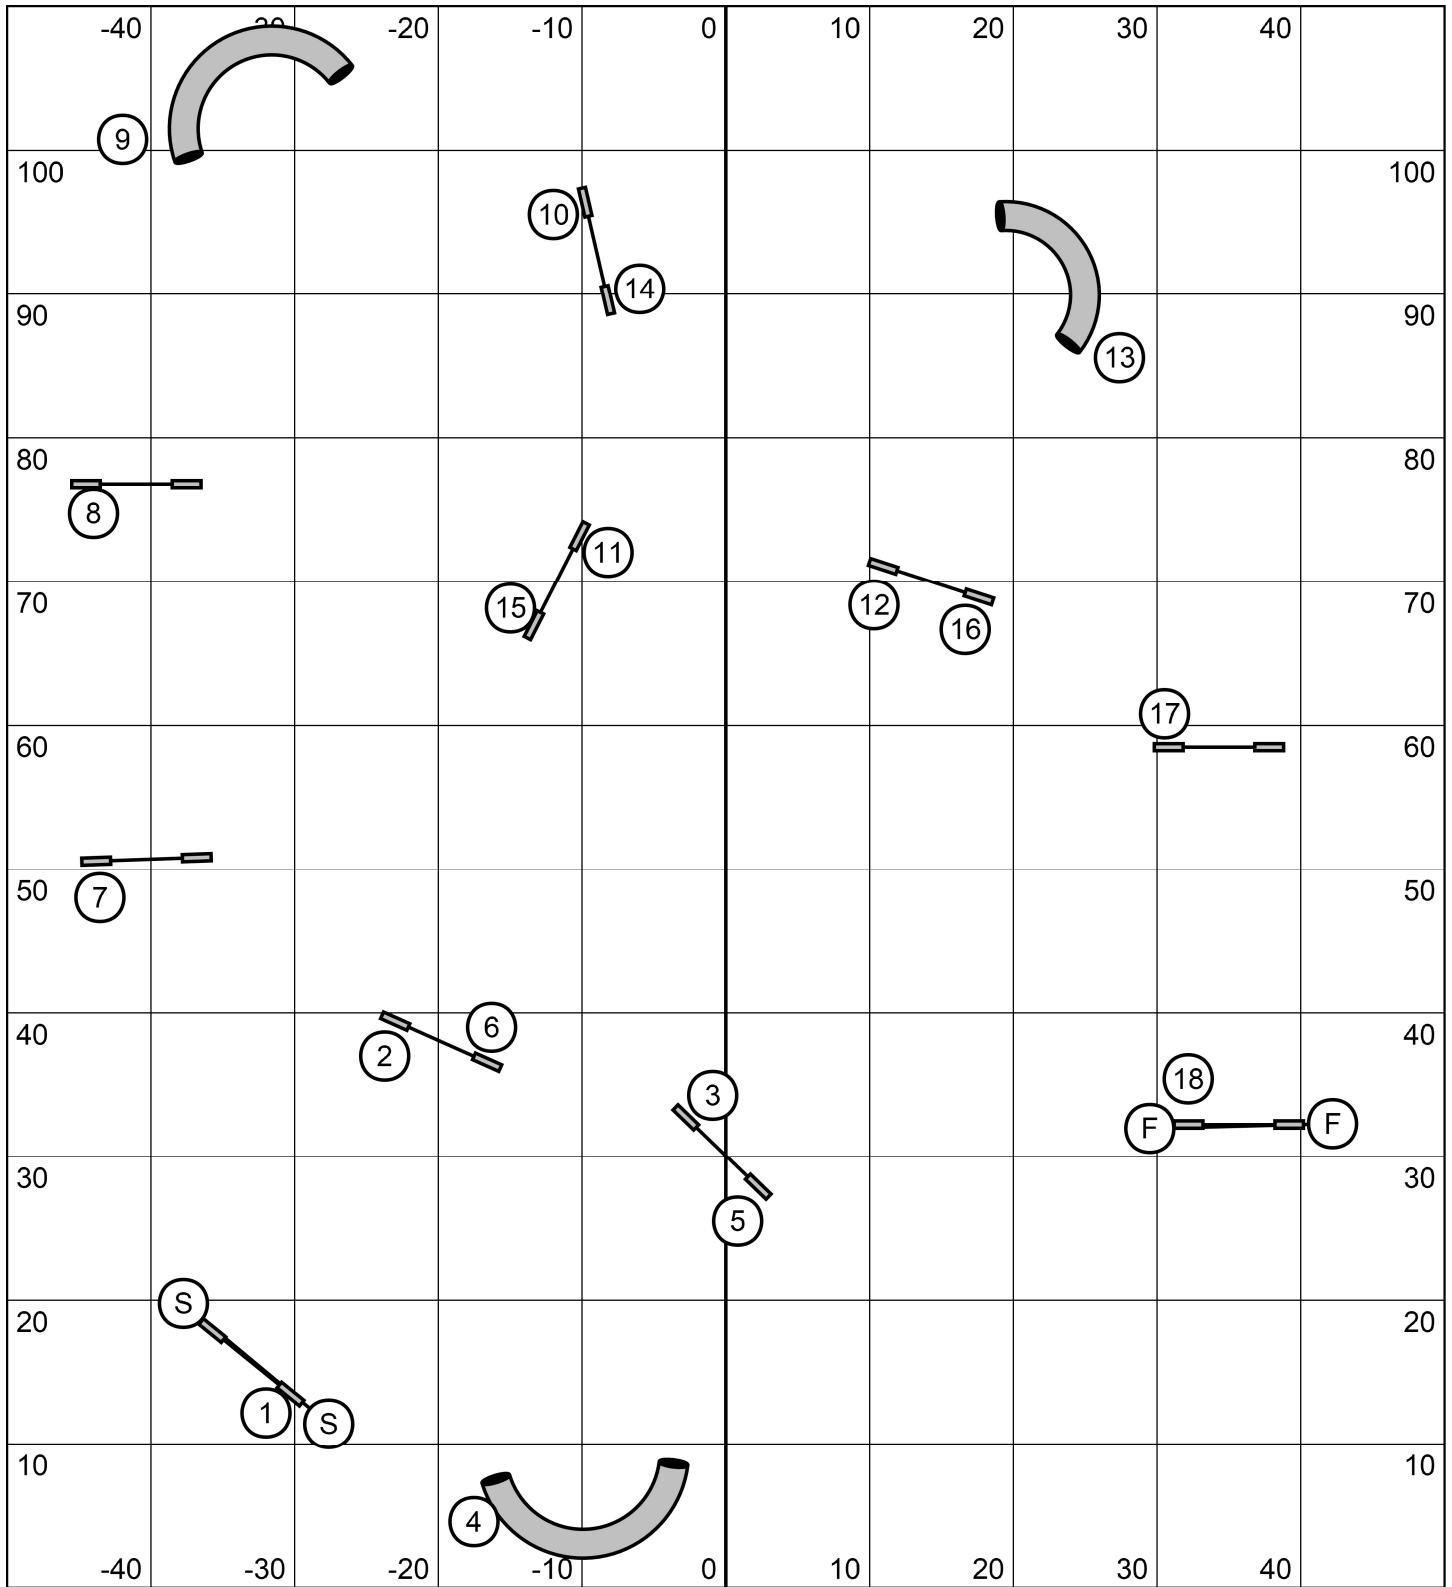

Course Map is only an approximation

Beginner/Novice Jumping
 Data Driven Agility
 Aug. 20, 2022
 Renee King - Rosenberg, TX

Course Map is only an approximation

Senior/Champ Jumping
 Data Driven Agility
 Aug. 20, 2022
 Renee King - Rosenberg, TX

Course Map is only an approximation

Masters Series Jumping
 Data Driven Agility
 Aug. 20, 2022
 Renee King - Rosenberg, TX

Course Map is only an approximation

Beginner/Novice Speedstakes
 Data Driven Agility
 Aug. 20, 2022
 Renee King - Rosenberg, TX