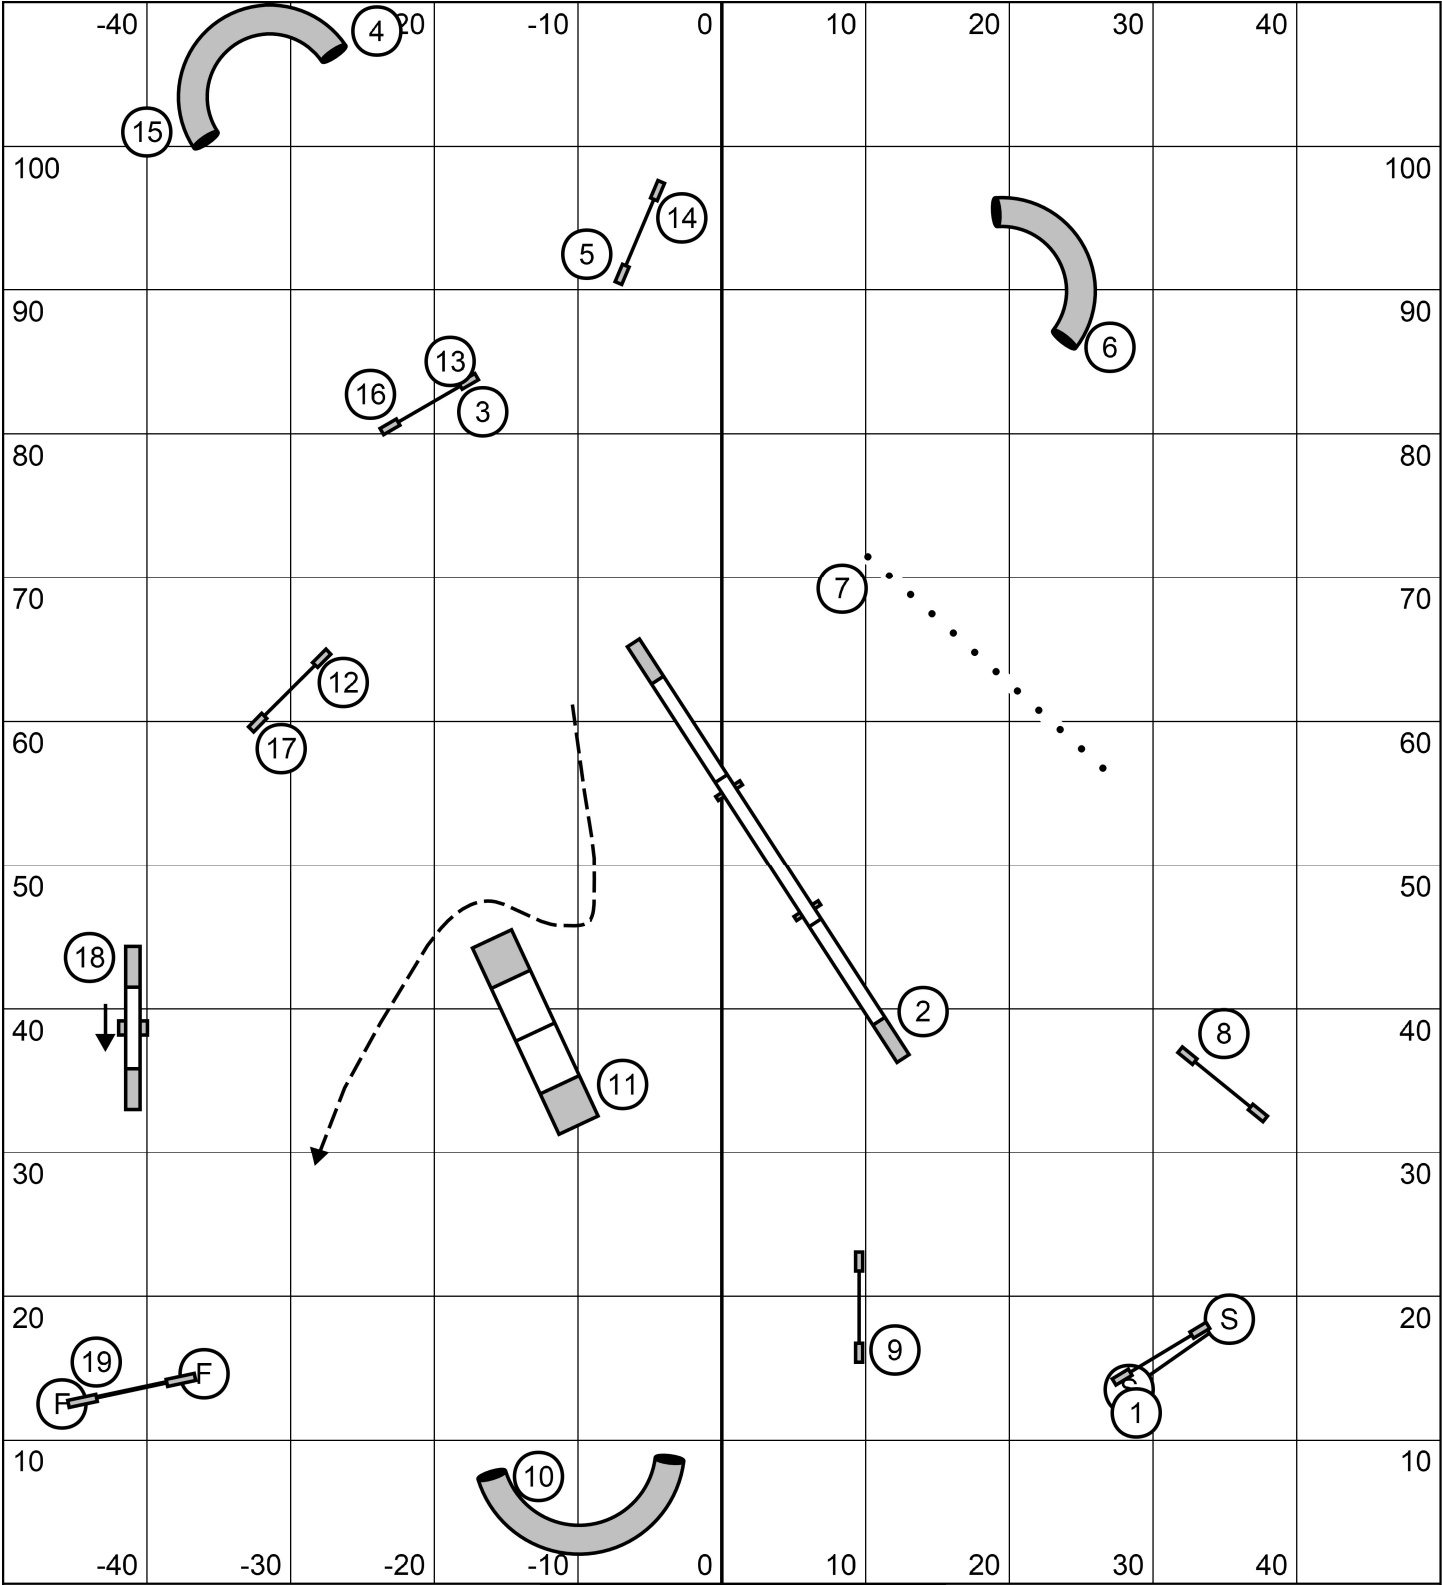

NO back to back contacts
 NO contact to contact
 Consecutive gamble obstacles OK

Course Map is only an approximation

Beginner/Novice Agility
 Data Driven Agility
 Aug. 20, 2022
 Renee King - Rosenberg, TX

Course Map is only an approximation

Senior/Champion Agility
 Data Driven Agility
 Aug. 20, 2022
 Renee King - Rosenberg, TX

Course Map is only an approximation

Master Series Agility
 Data Driven Agility
 Aug. 20, 2022
 Renee King - Rosenberg, TX