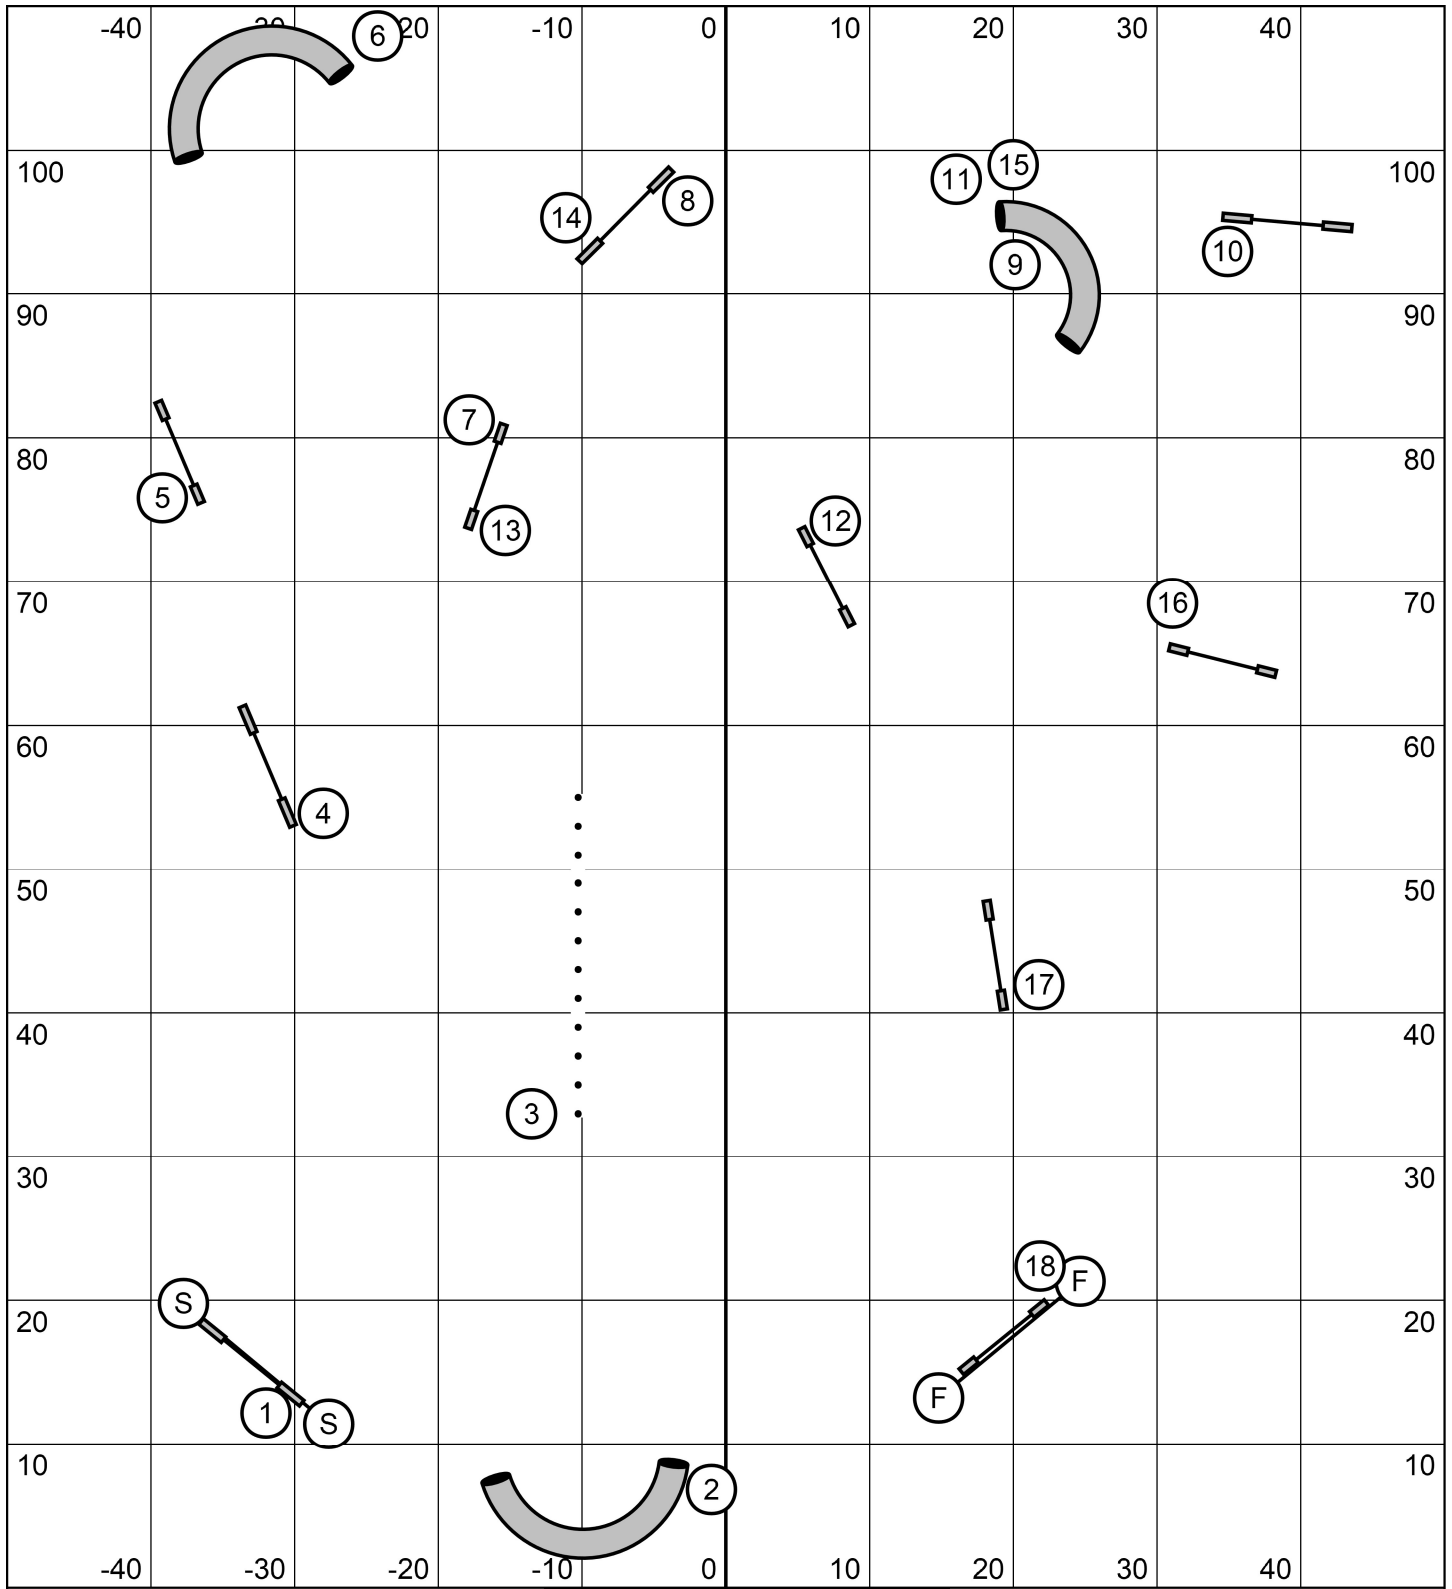

NO back to back contacts
 NO contact to contact
 Consecutive gamble obstacles OK

Course Map is only an approximation

Beginner/Novice Agility
 Data Driven Agility
 Aug. 20, 2022
 Renee King - Rosenberg, TX

Course Map is only an approximation

Senior/Champion Agility
 Data Driven Agility
 Aug. 20, 2022
 Renee King - Rosenberg, TX

Course Map is only an approximation

Master Series Agility
 Data Driven Agility
 Aug. 20, 2022
 Renee King - Rosenberg, TX

Course Map is only an approximation

Beginner/Novice Jumping
 Data Driven Agility
 Aug. 20, 2022
 Renee King - Rosenberg, TX

Course Map is only an approximation

Senior/Champ Jumping
 Data Driven Agility
 Aug. 20, 2022
 Renee King - Rosenberg, TX