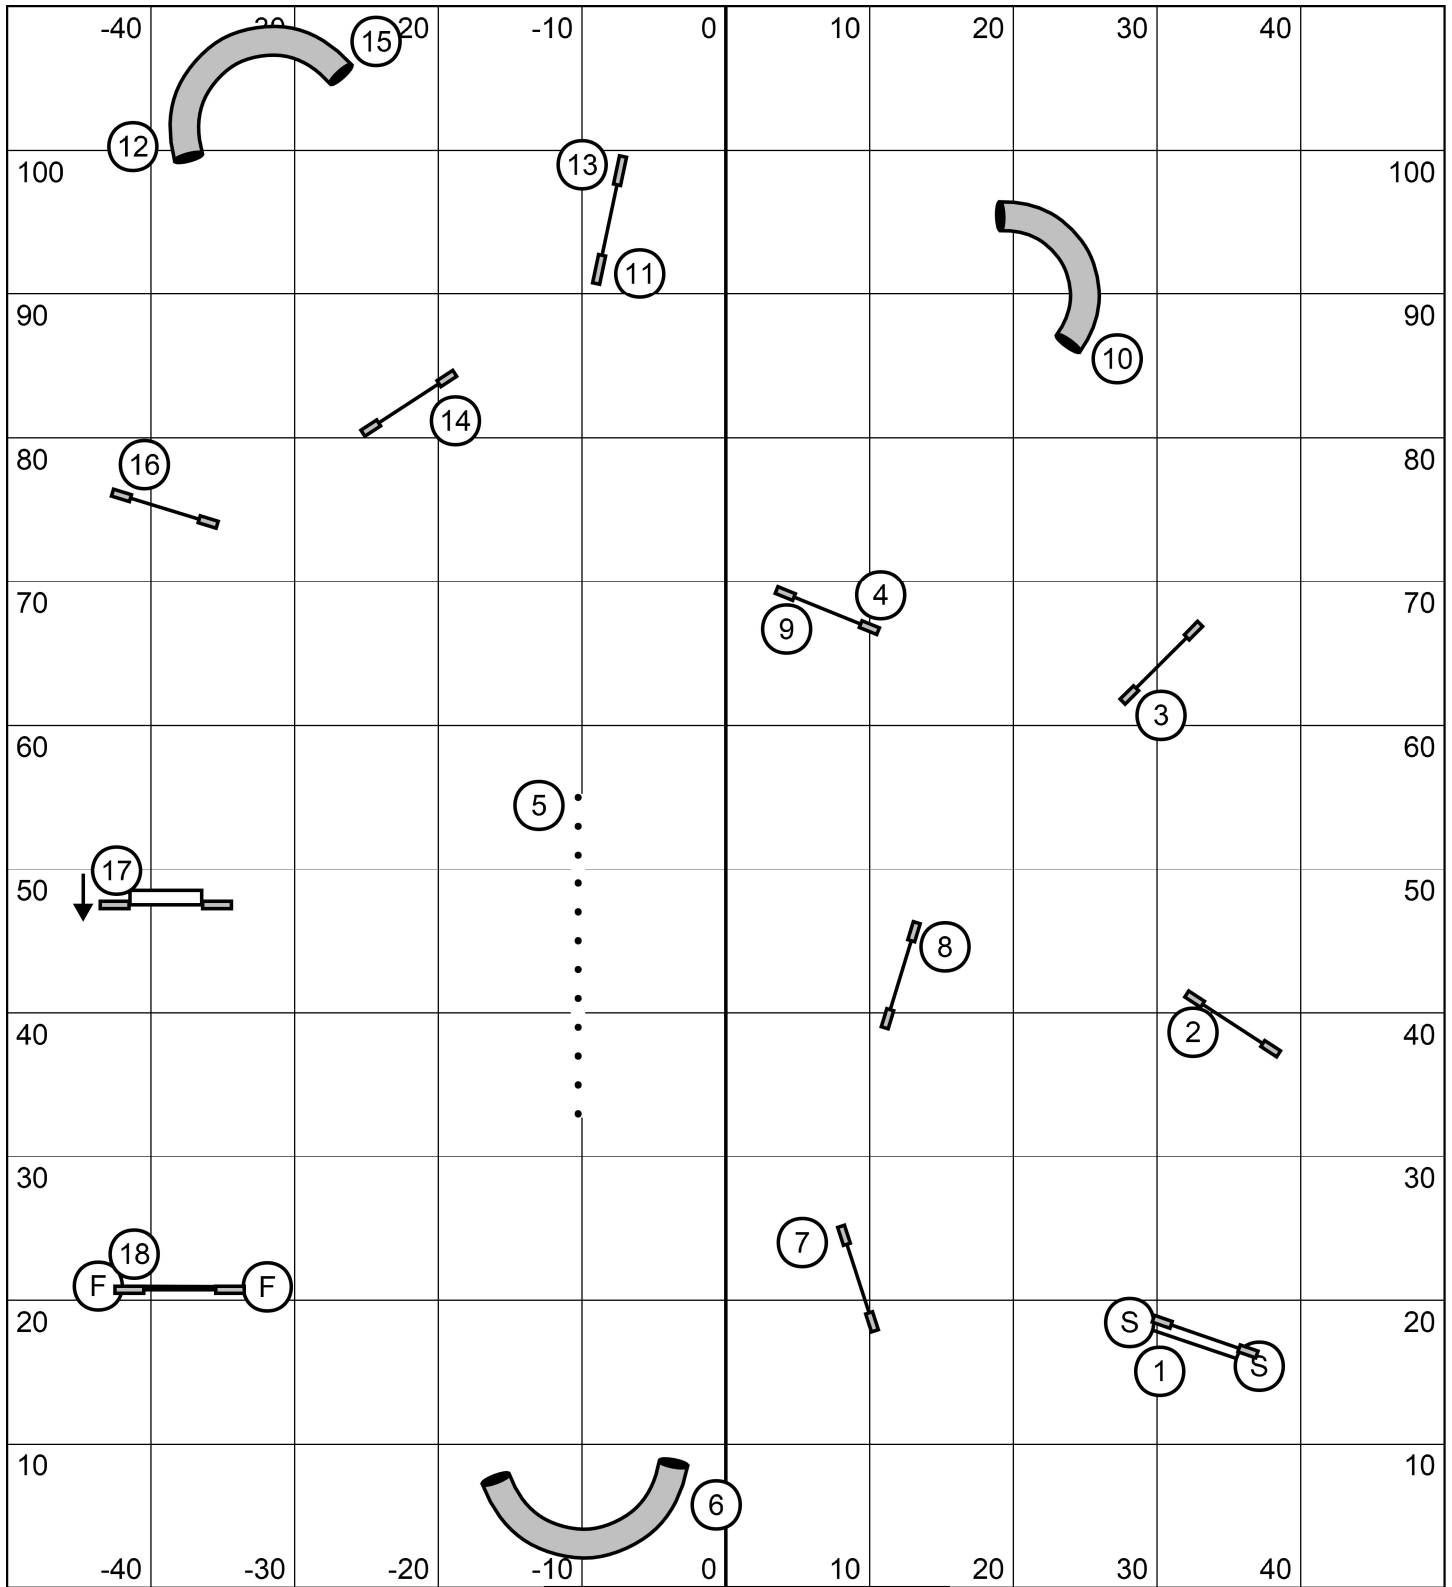

NO back to back contacts
 NO contact to contact
 Consecutive gamble obstacles OK

Course Map is only an approximation

Beginner/Novice Agility
 Data Driven Agility
 Aug. 20, 2022
 Renee King - Rosenberg, TX

Course Map is only an approximation

Senior/Champion Agility
 Data Driven Agility
 Aug. 20, 2022
 Renee King - Rosenberg, TX

Course Map is only an approximation

Master Series Agility
 Data Driven Agility
 Aug. 20, 2022
 Renee King - Rosenberg, TX

Course Map is only an approximation

Beginner/Novice Jumping
 Data Driven Agility
 Aug. 20, 2022
 Renee King - Rosenberg, TX

Course Map is only an approximation

Senior/Champ Jumping
 Data Driven Agility
 Aug. 20, 2022
 Renee King - Rosenberg, TX