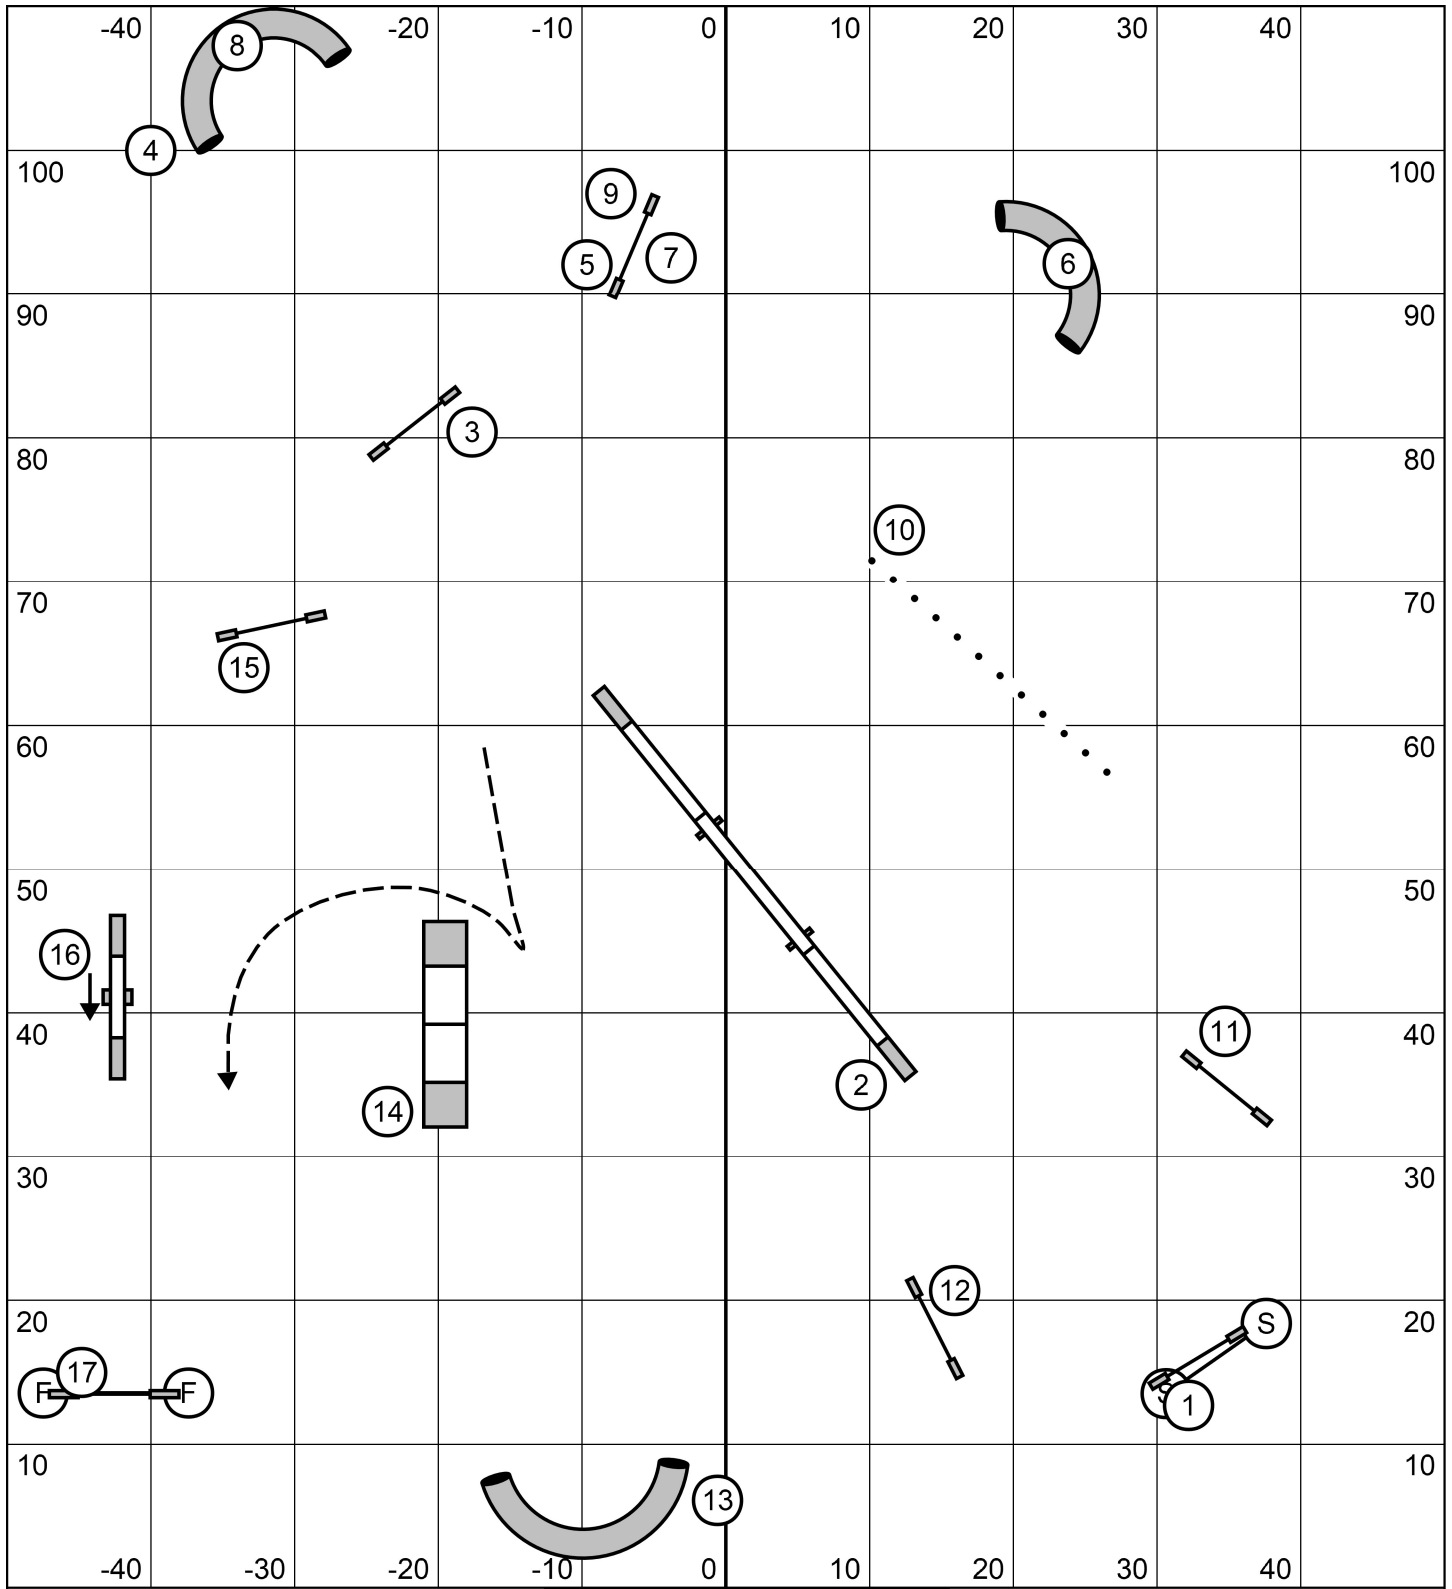

Opening 25 sec. Need 15 opening pts.
 Closing Large 14 sec, Small 16 sec
 10 pt All Levels Gamble - Circles
 15 pt Sr/Ch Gamble - Squares
 15 pat B/N Gamble - Black Squares

All Levels Gamblers
 Data Driven Agility
 Aug. 20, 2022
 Renee King - Rosenberg, TX

NO back to back contacts
 NO contact to contact
 Consecutive gamble obstacles OK

Course Map is only an approximation

Beginner/Novice Agility
 Data Driven Agility
 Aug. 20, 2022
 Renee King - Rosenberg, TX

Course Map is only an approximation

Senior/Champion Agility
 Data Driven Agility
 Aug. 20, 2022
 Renee King - Rosenberg, TX

Course Map is only an approximation

Master Series Agility
 Data Driven Agility
 Aug. 20, 2022
 Renee King - Rosenberg, TX