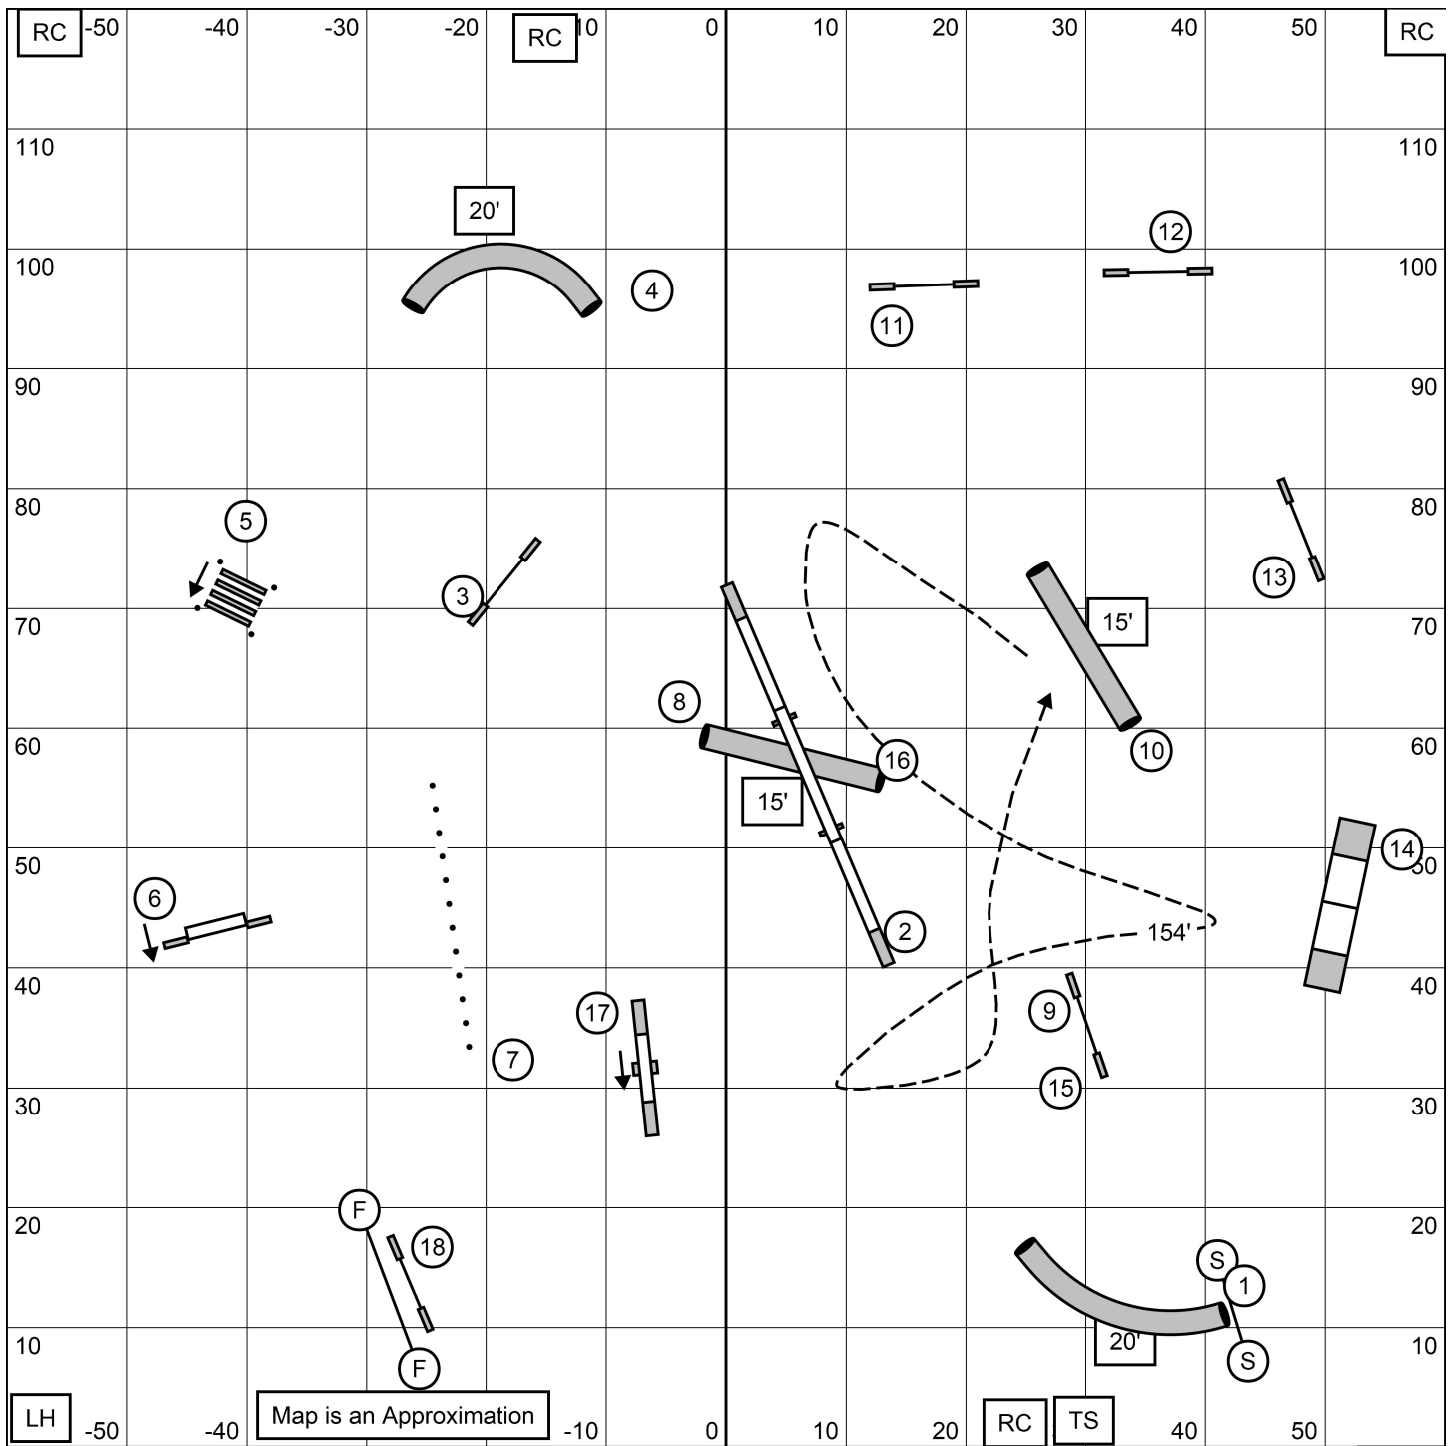

Senior/Champ Agility
 Nomad Run and Chase
 Sun Aug 7, 2022
 Bill Pinder

Exit

Entry

Masters Series Agility
 NOMAD Run and Chase
 Sun Aug 7, 2-22
 Bill Pinder

Exit

Entry

Map is an Approximation

RC TS

RC

-50

-40

-30

-20

RC

10

0

10

20

30

40

50

RC

110

110

20

20

10

10

LH

-50

-40

Map is an Approximation