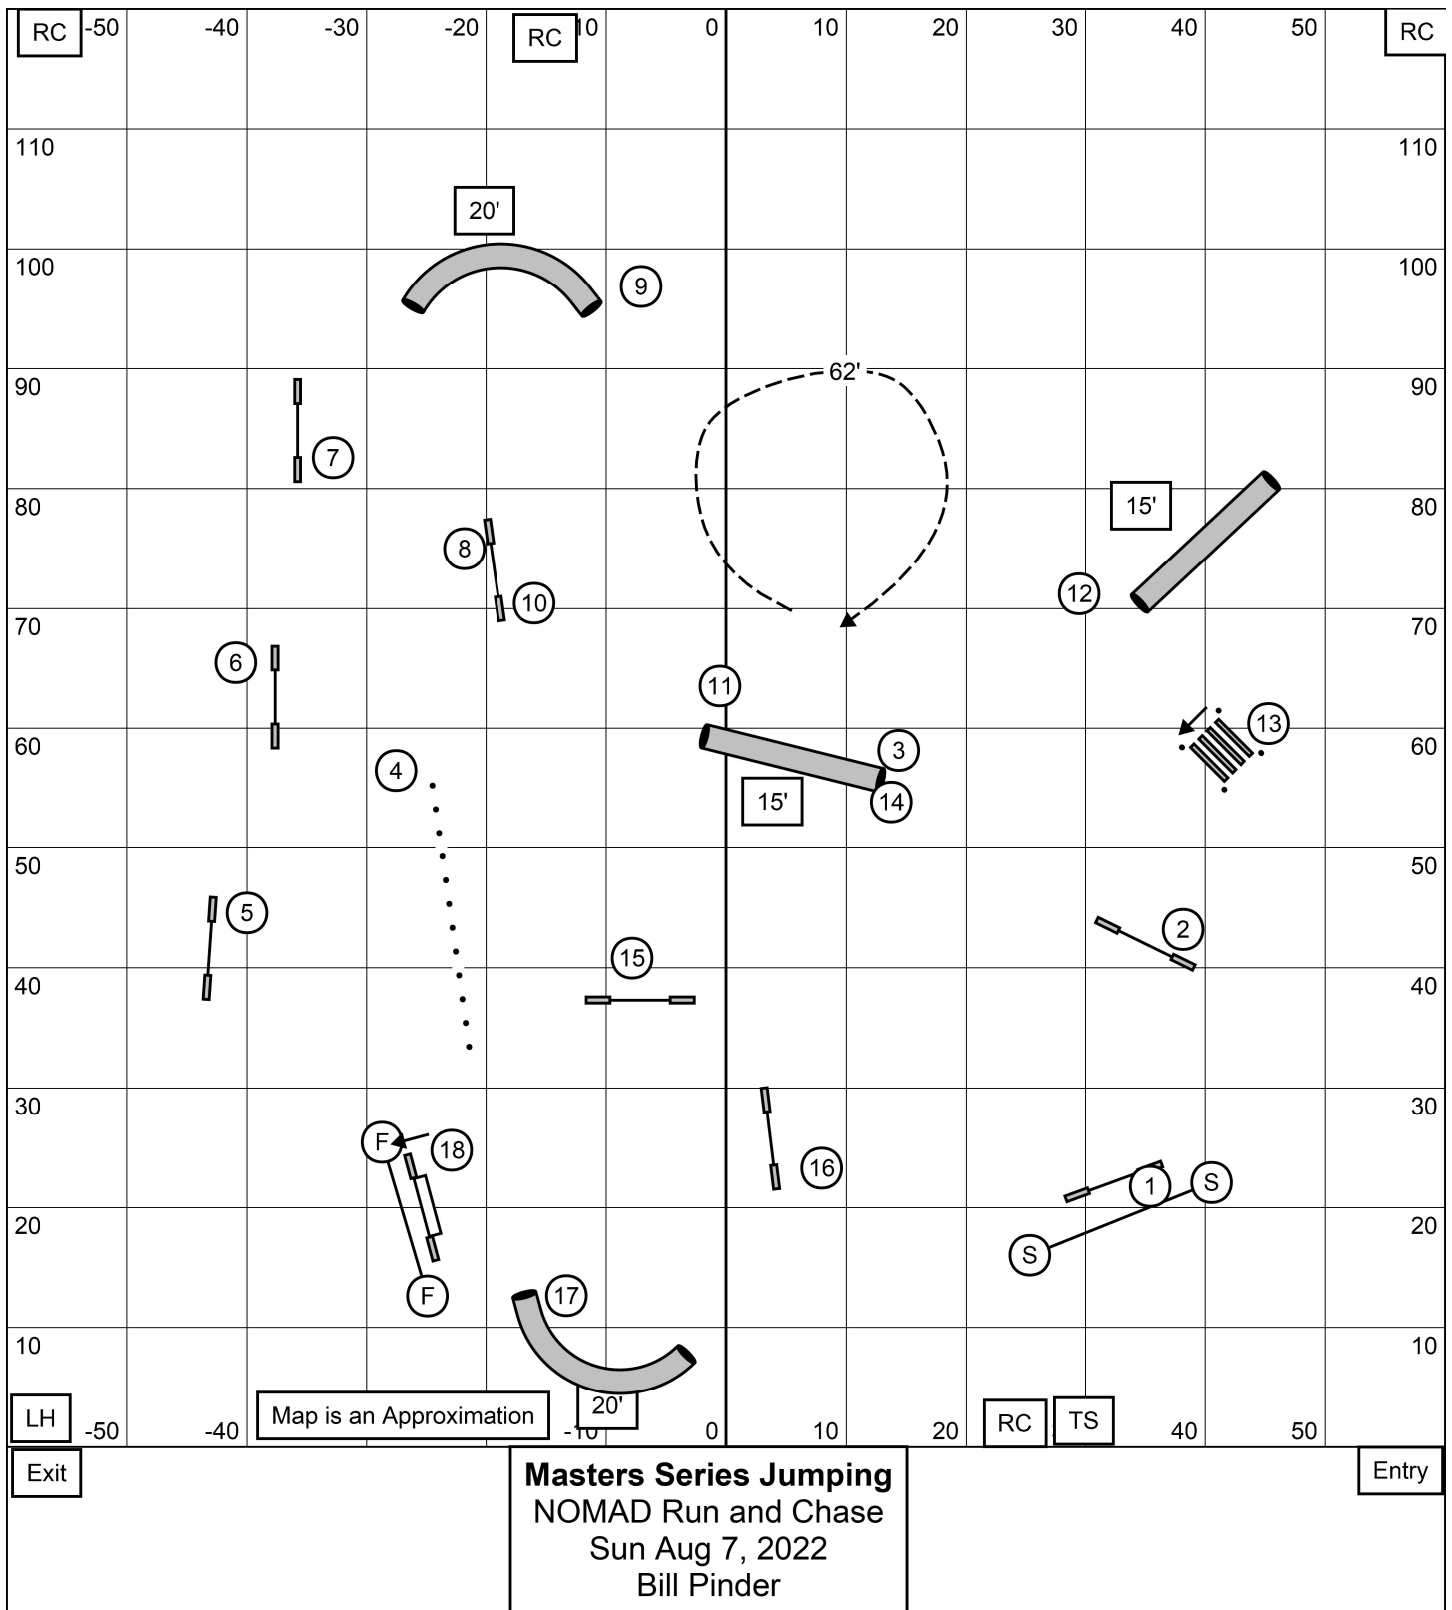

Senior/Champ Agility
 Nomad Run and Chase
 Sun Aug 7, 2022
 Bill Pinder

Exit

Entry

Masters Series Agility
 NOMAD Run and Chase
 Sun Aug 7, 2-22
 Bill Pinder

Exit

Entry

Map is an Approximation

RC TS

RC

-50

-40

-30

-20

RC

10

0

20

20

10

10

LH

-50

-40

Map is an Approximation