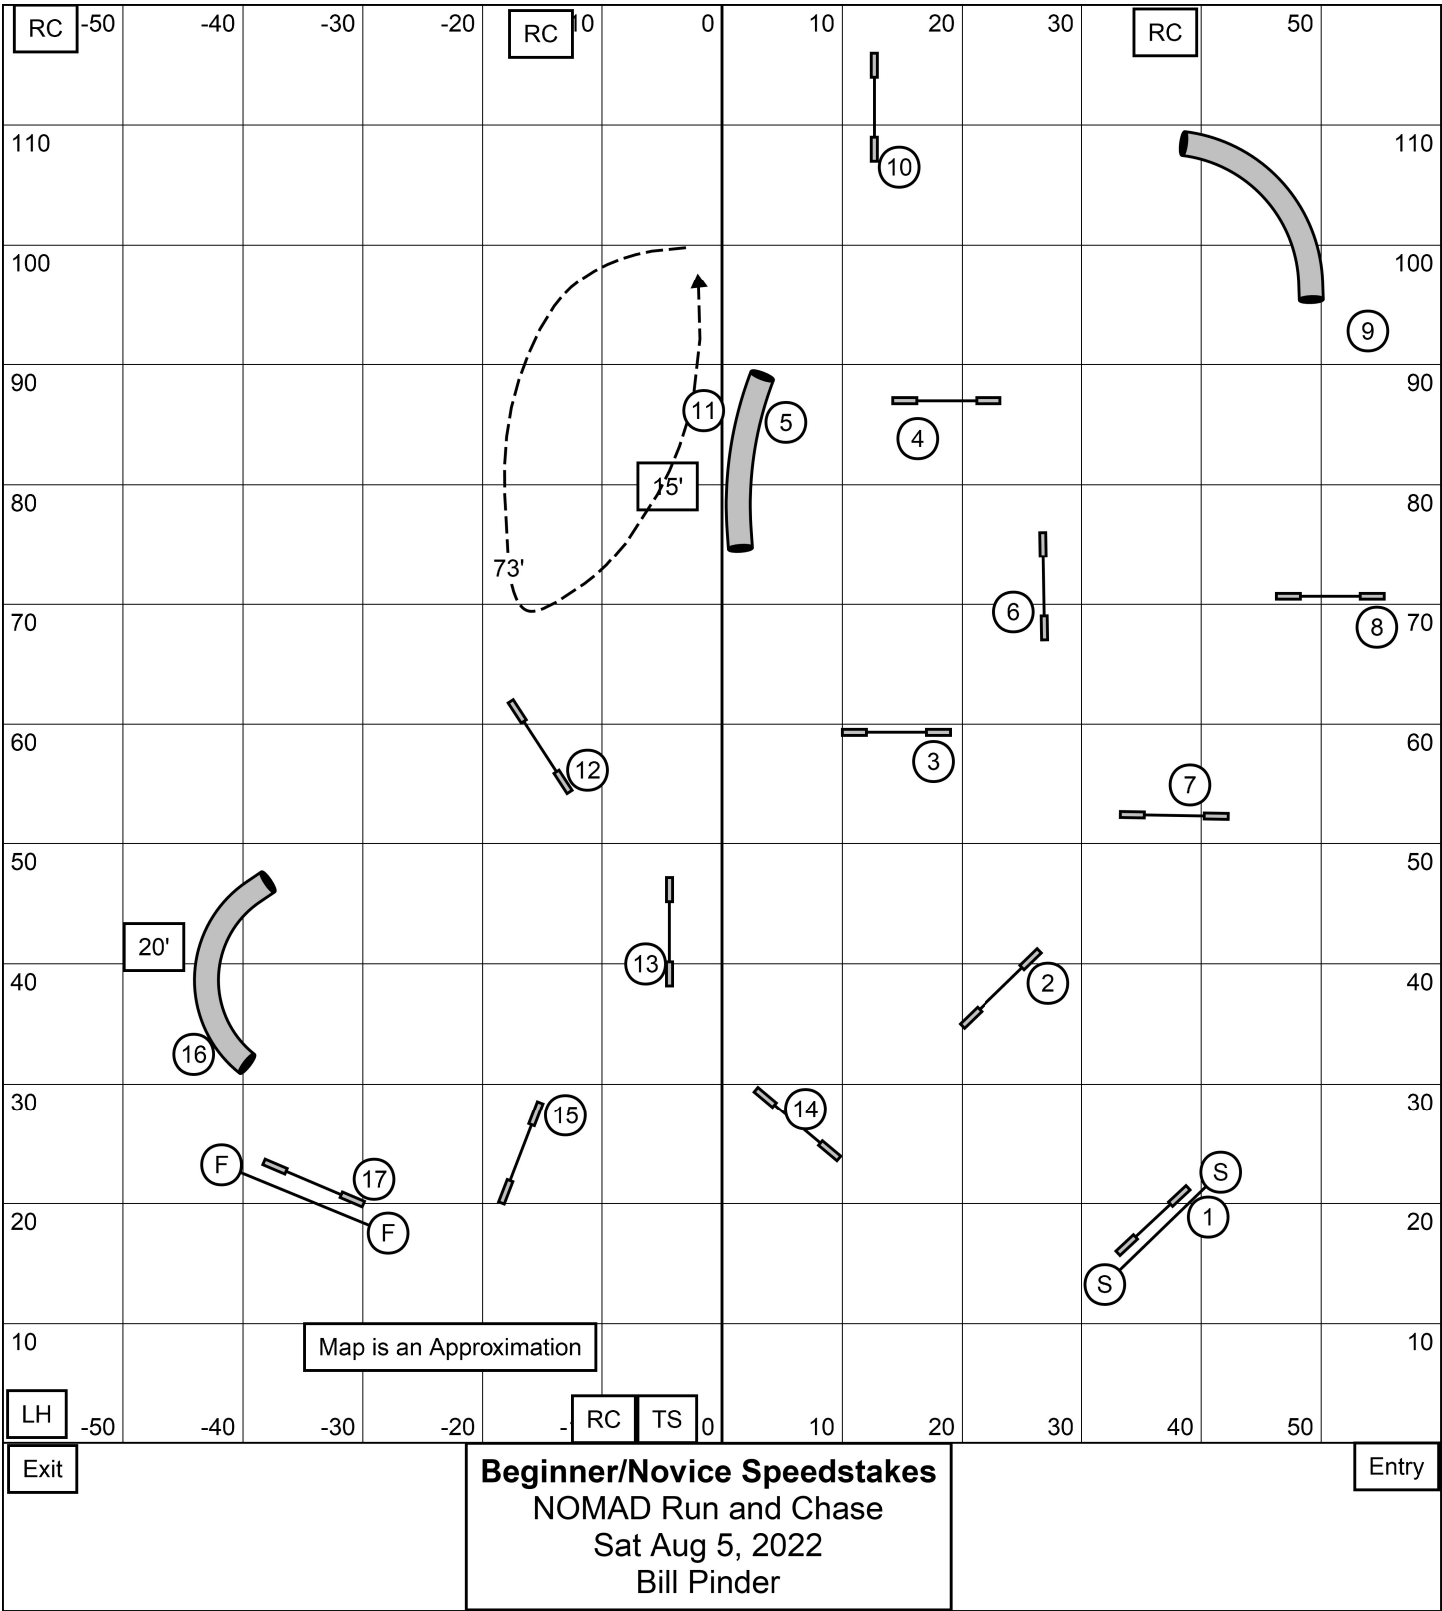

In close white numbers 1-5 worth 15 pts
 Dark numbers 1-5 10 pts
 No handler restriction

-50 -40 Map is an Approximation RC TS S/F one direction as indicated 30 40 50

Entry	25 sec opening for all heights	Open Gamblers NOMAD Run and Chase Fri Aug 5, 2022 Bill Pinder	Back to back ok No forward sequencing gamble obstacles	Exit
-------	--------------------------------	---	---	------

10

20

30

RC

50

110

110

100

100

90

90

80

80

70

70

60

20

10

10

LH

-50

-40

-30

-20