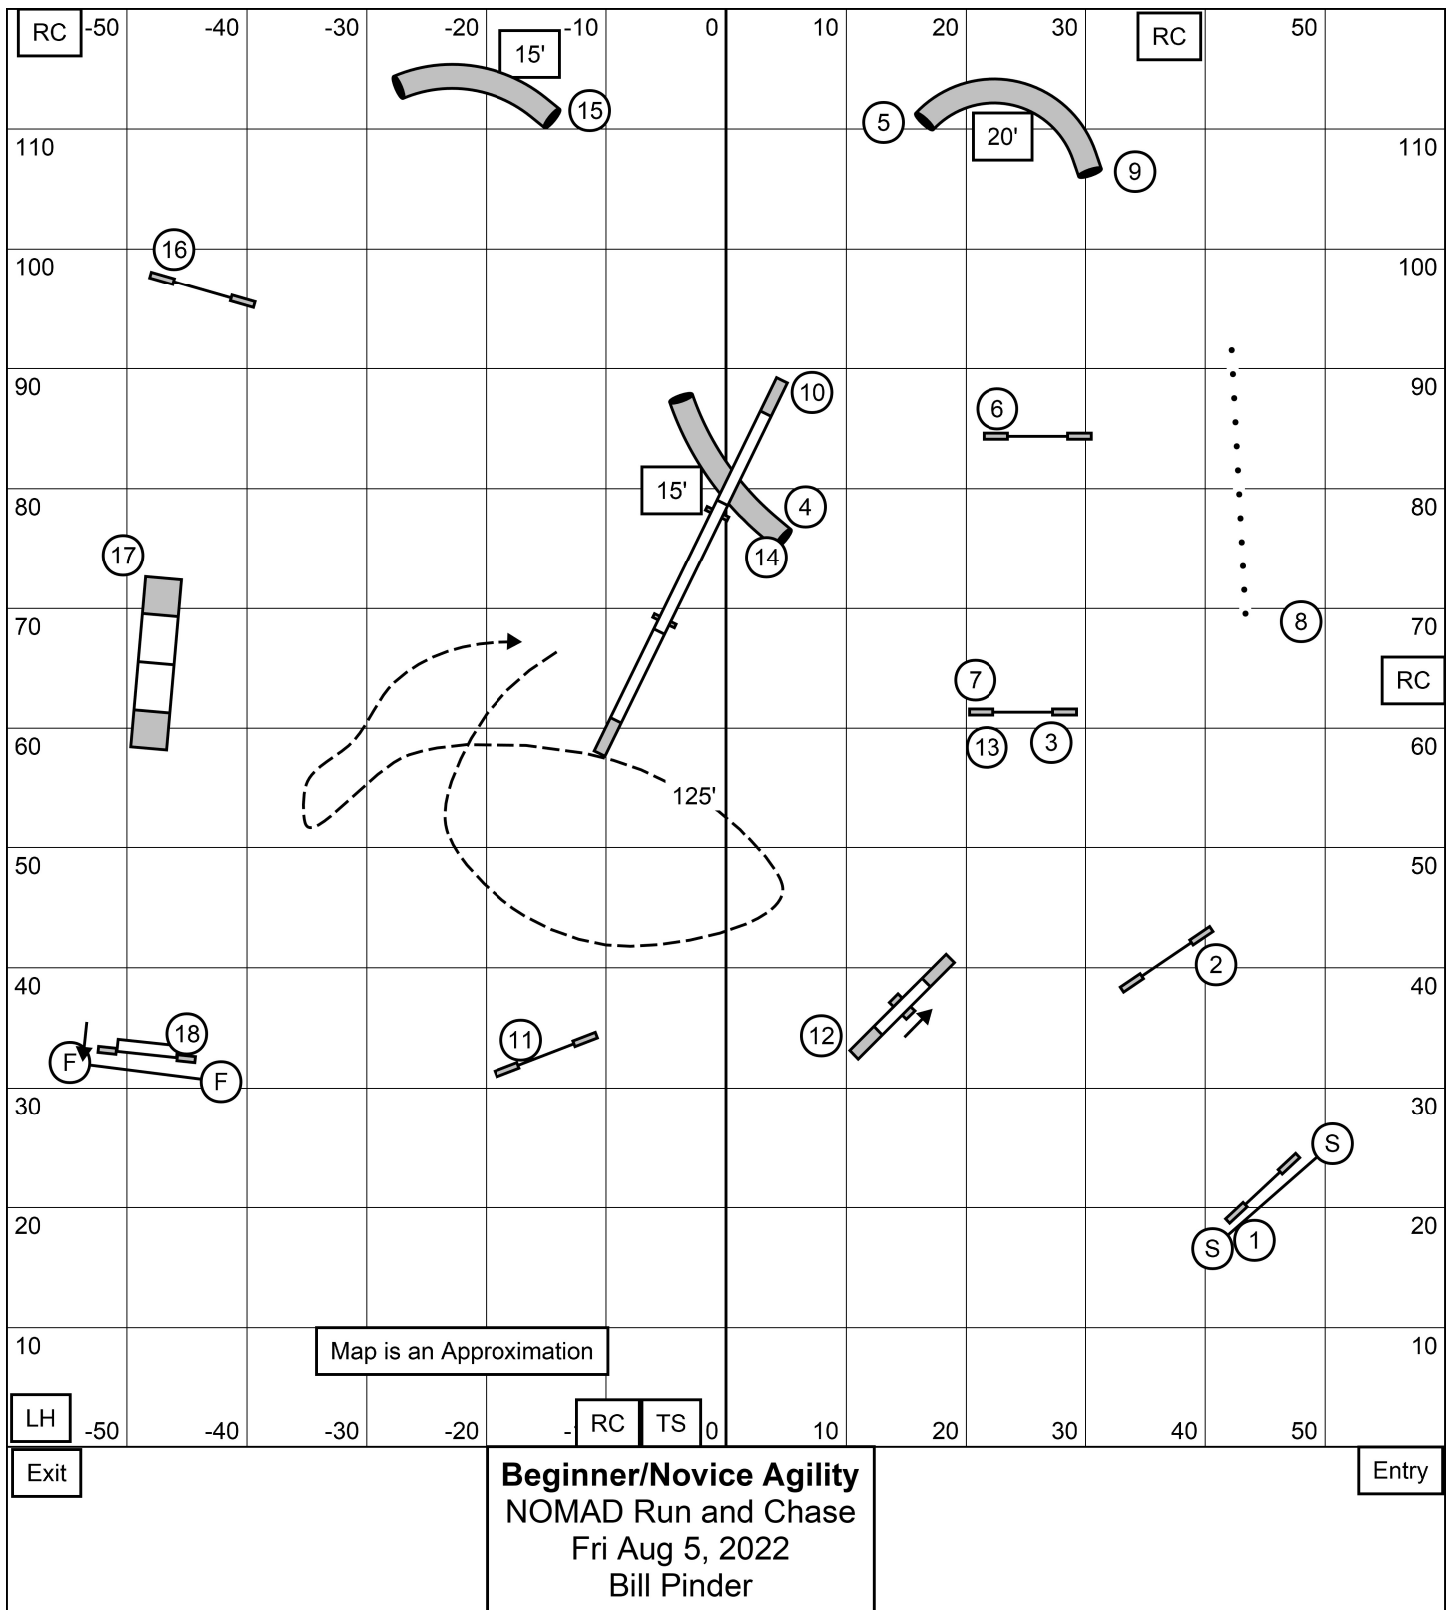

In close white numbers 1-5 worth 15 pts
 Dark numbers 1-5 10 pts
 No handler restriction

-50 -40 Map is an Approximation RC TS S/F one direction as indicated 30 40 50

Entry	25 sec opening for all heights	Open Gamblers NOMAD Run and Chase Fri Aug 5, 2022 Bill Pinder	Back to back ok No forward sequencing gamble obstacles	Exit
-------	--------------------------------	---	---	------

RC

-50

-40

-30

-20

RC

10

0