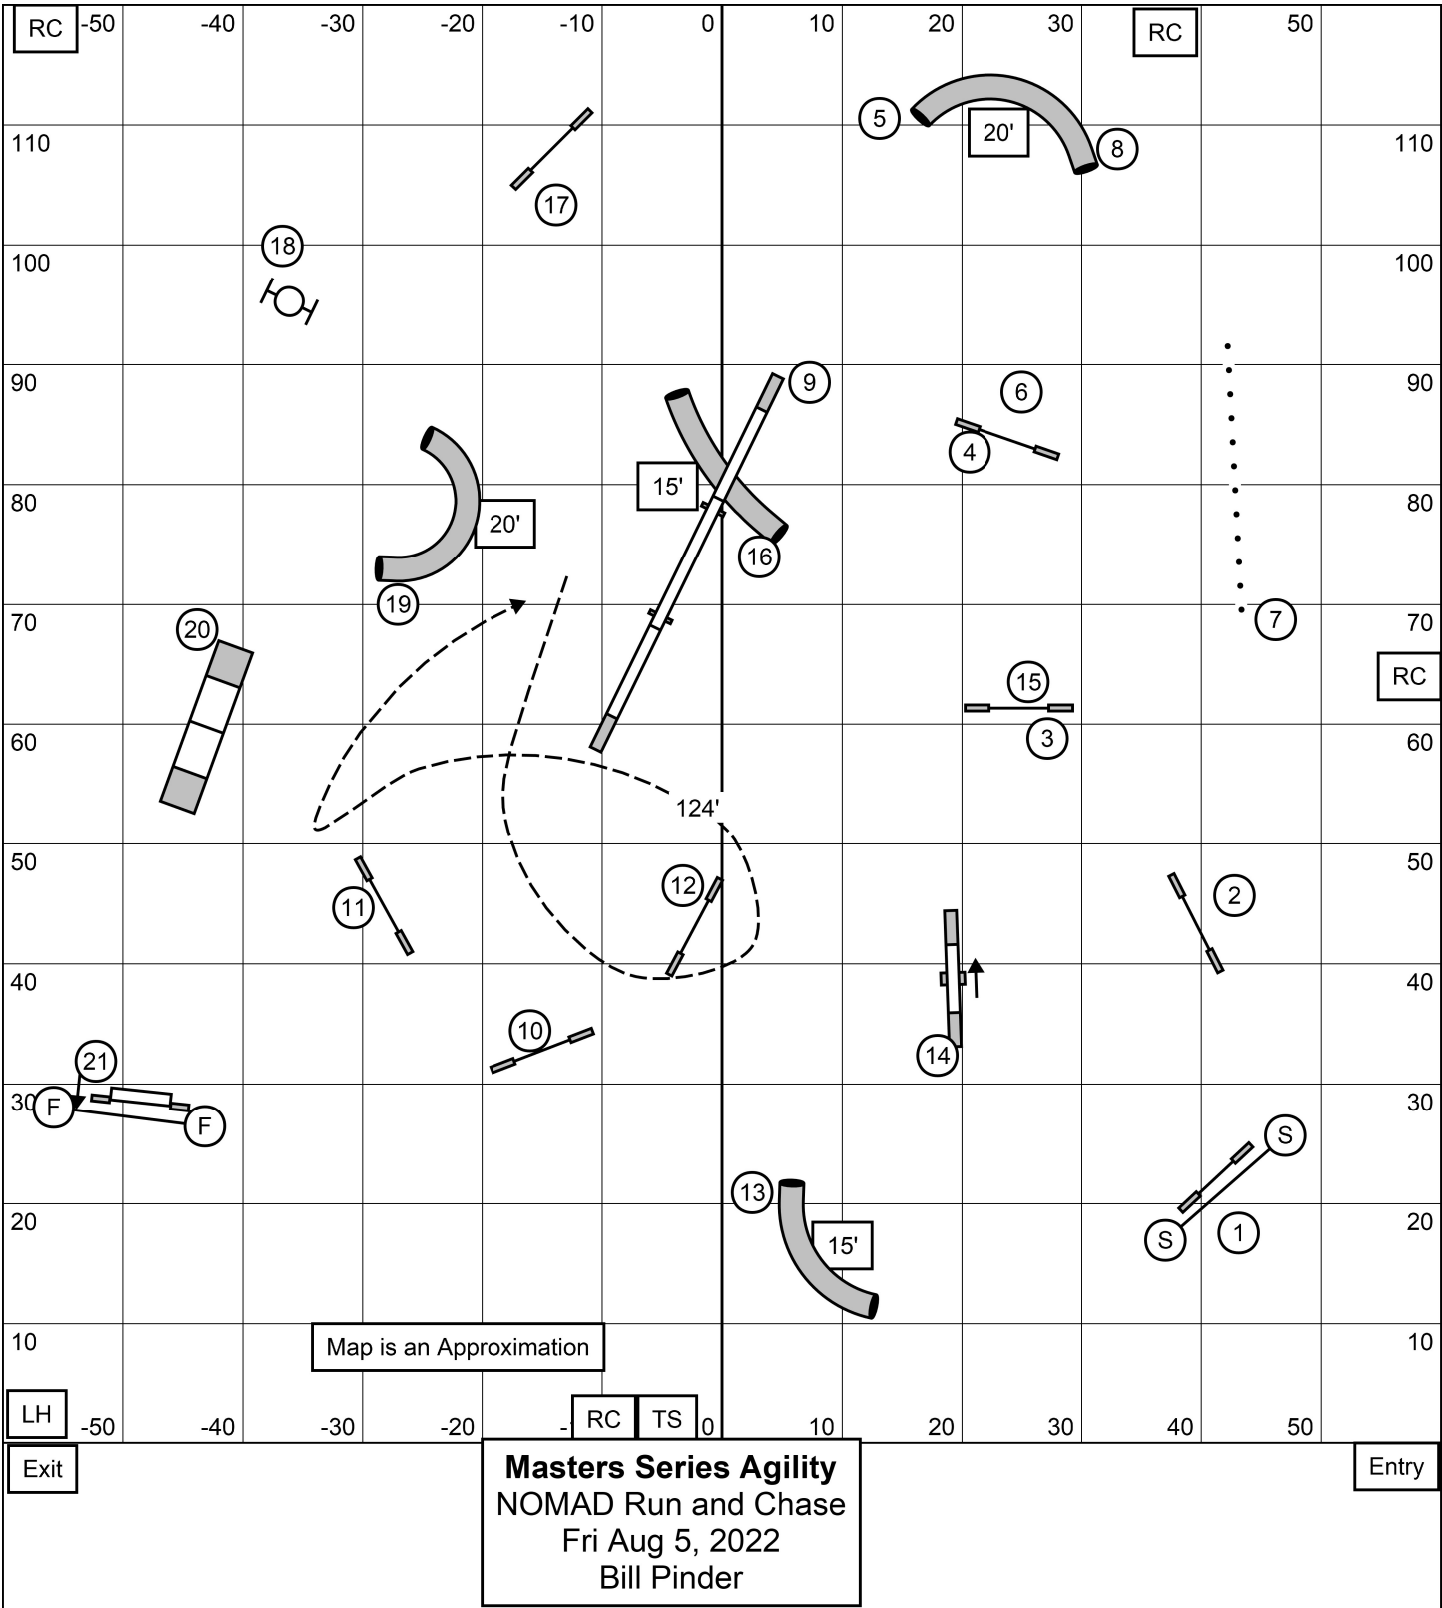

In close white numbers 1-5 worth 15 pts
 Dark numbers 1-5 10 pts
 No handler restriction

-50 -40 Map is an Approximation RC TS S/F one direction as indicated 30 40 50

Entry	25 sec opening for all heights	Open Gamblers NOMAD Run and Chase Fri Aug 5, 2022 Bill Pinder	Back to back ok No forward sequencing gamble obstacles	Exit
-------	--------------------------------	---	---	------

RC

-50

-40

-30

-20

RC

10

0

10

20

30

RC

50

110

110

100

100

90

90

80

80

70

70

60