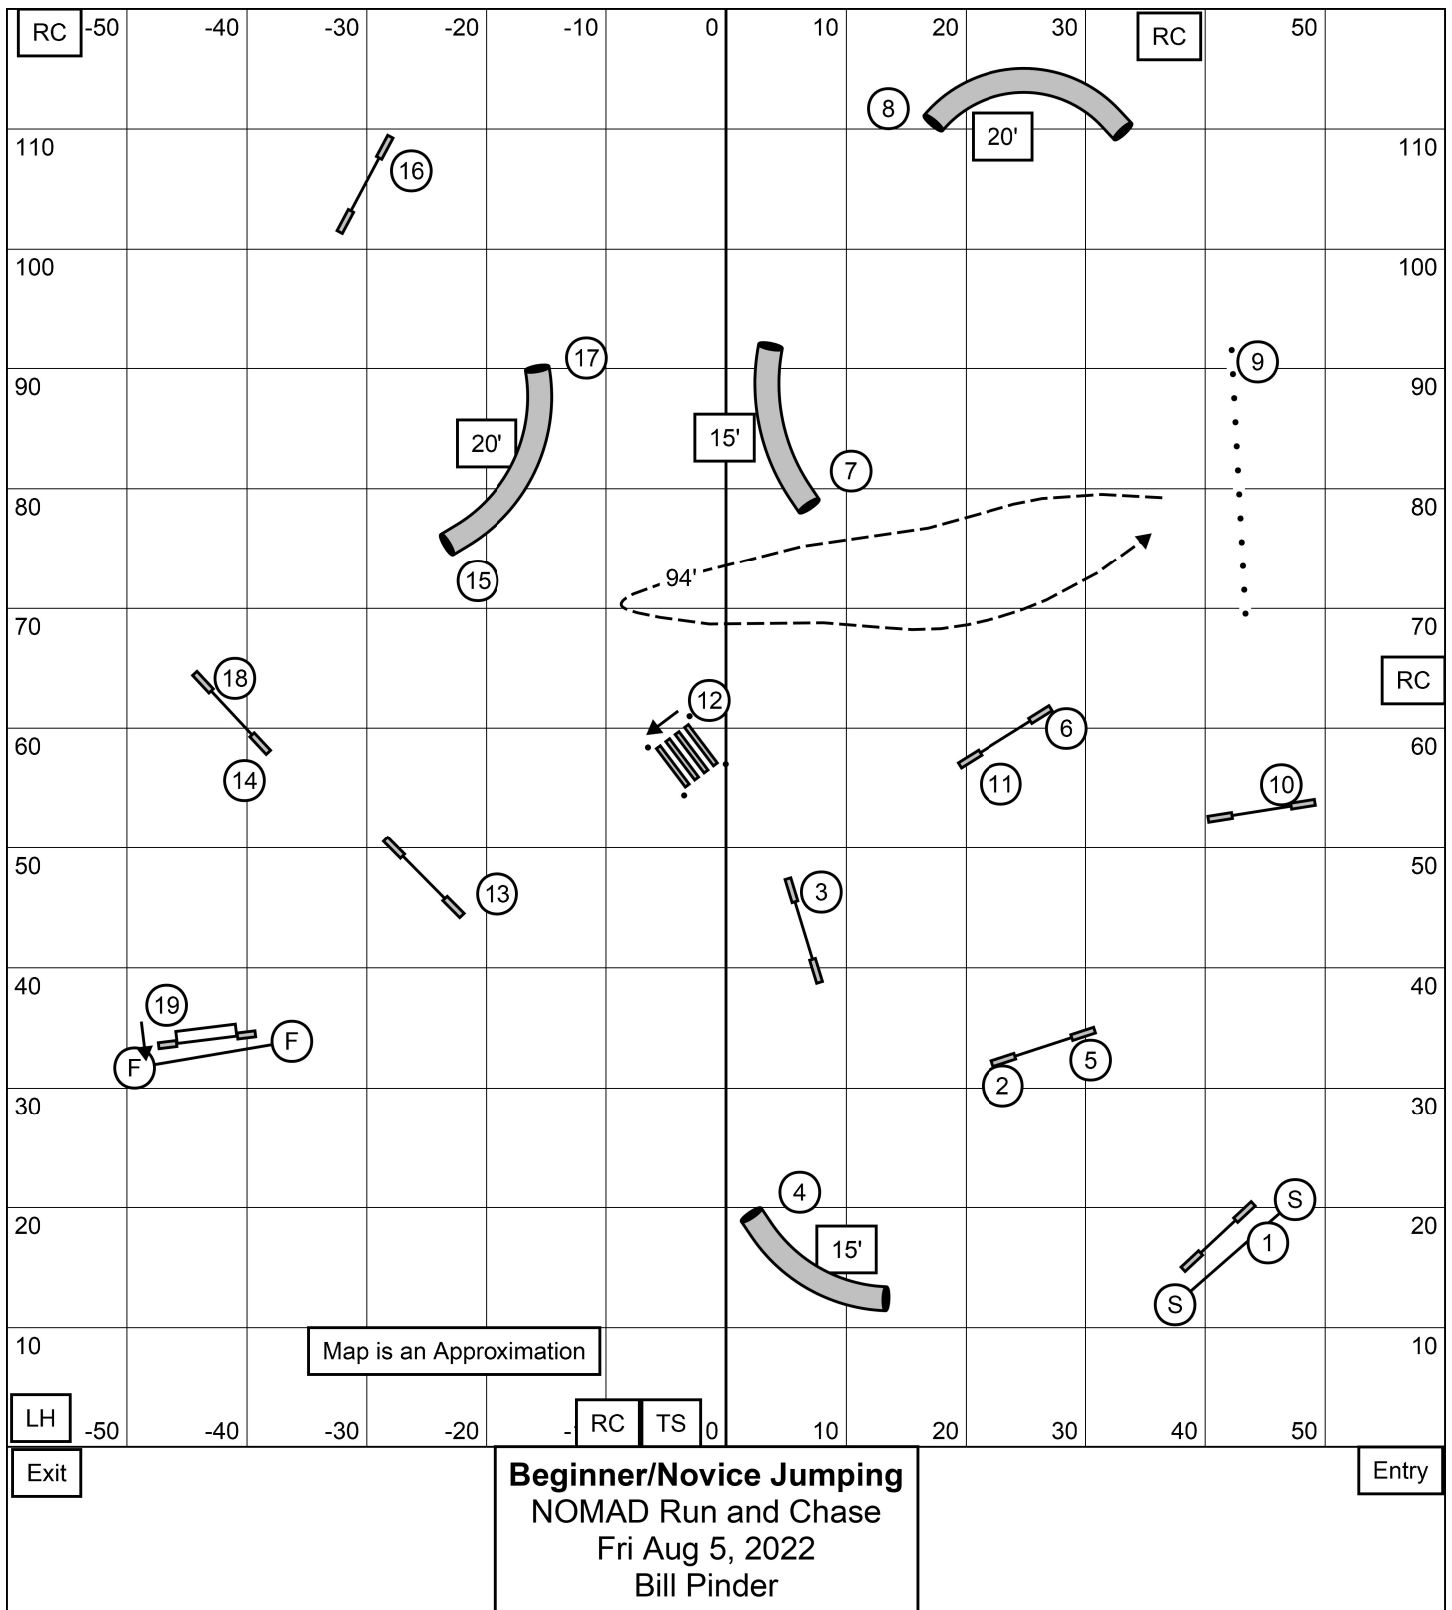

In close white numbers 1-5 worth 15 pts
 Dark numbers 1-5 10 pts
 No handler restriction

-50 -40 Map is an Approximation RC TS S/F one direction as indicated 30 40 50

Entry	25 sec opening for all heights	Open Gamblers NOMAD Run and Chase Fri Aug 5, 2022 Bill Pinder	Back to back ok No forward sequencing gamble obstacles	Exit
-------	--------------------------------	---	---	------

RC

-50

-40

-30

-20

RC

10

0

10

20

30

RC

50

110

110

100

100

90

90

80

80

70

70

60