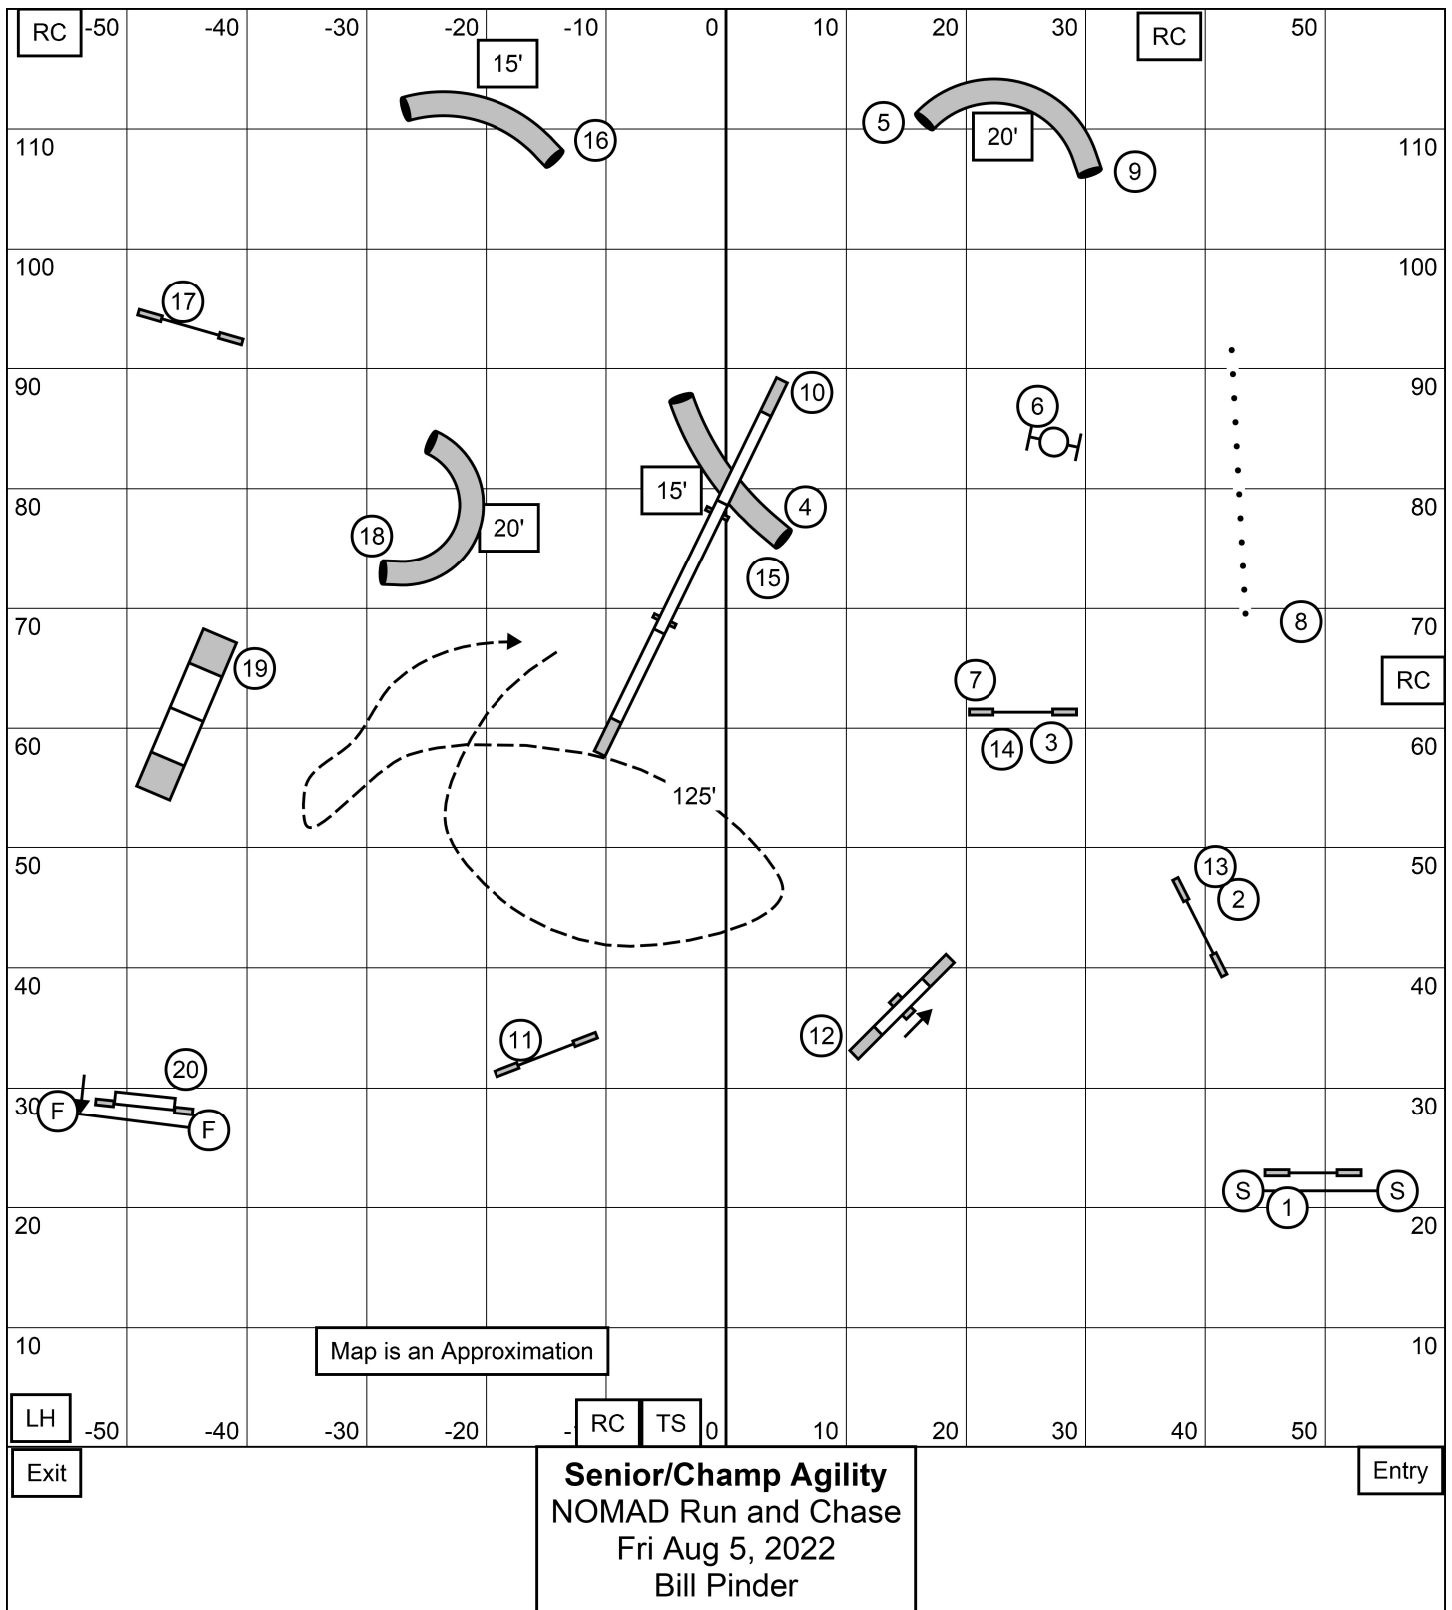

In close white numbers 1-5 worth 15 pts
 Dark numbers 1-5 10 pts
 No handler restriction

-50 -40 Map is an Approximation RC TS S/F one direction as indicated 30 40 50

Entry	25 sec opening for all heights	Open Gamblers NOMAD Run and Chase Fri Aug 5, 2022 Bill Pinder	Back to back ok No forward sequencing gamble obstacles	Exit
-------	--------------------------------	---	---	------

RC

-50

-40

-30

-20

RC

10

0