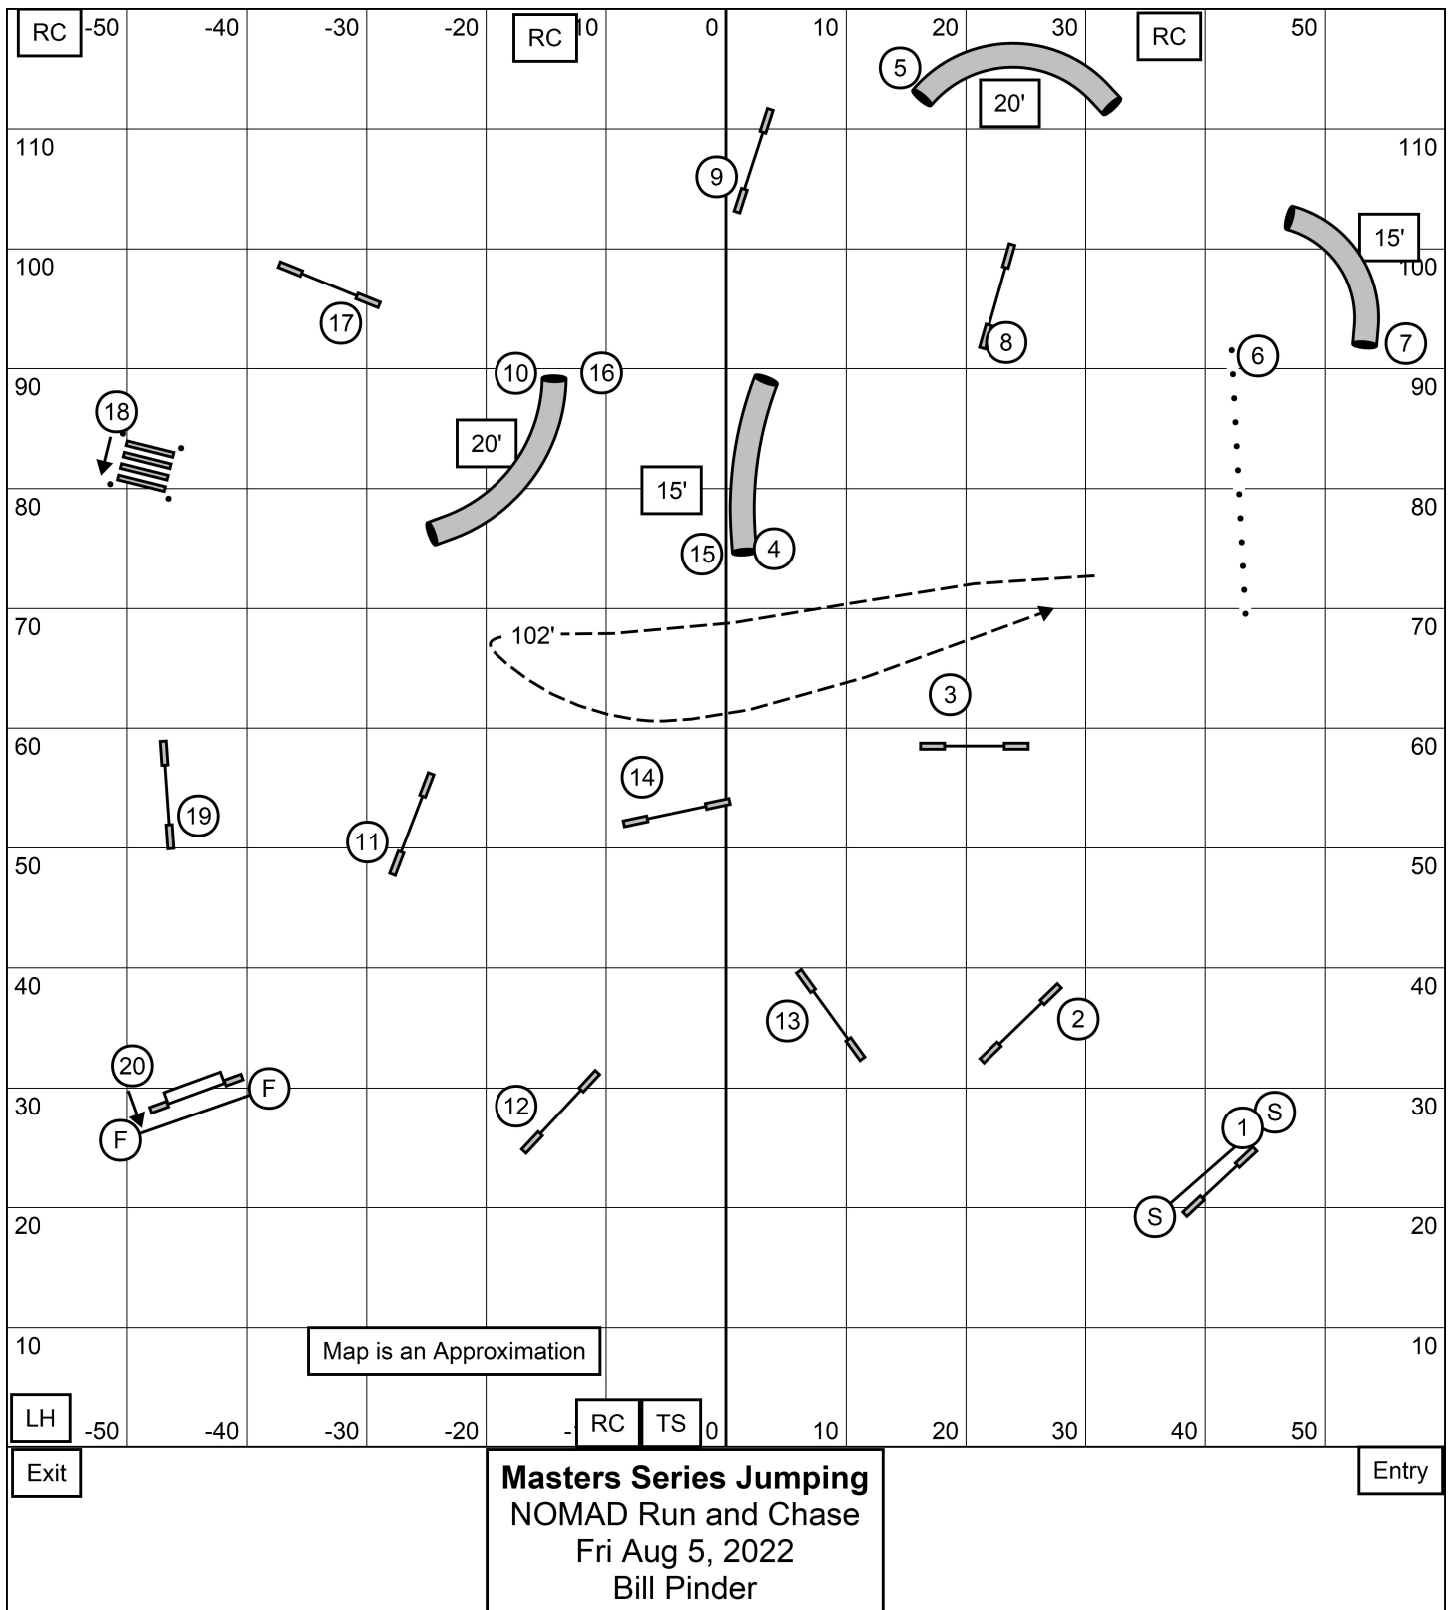

In close white numbers 1-5 worth 15 pts
 Dark numbers 1-5 10 pts
 No handler restriction

-50 -40 Map is an Approximation RC TS S/F one direction as indicated 30 40 50

Entry	25 sec opening for all heights	Open Gamblers NOMAD Run and Chase Fri Aug 5, 2022 Bill Pinder	Back to back ok No forward sequencing gamble obstacles	Exit
-------	--------------------------------	---	---	------

RC

-50

-40

-30

-20

RC

10

0

10

20

30

RC

50

110

110

100

100

90

90

80

80

70

70

60