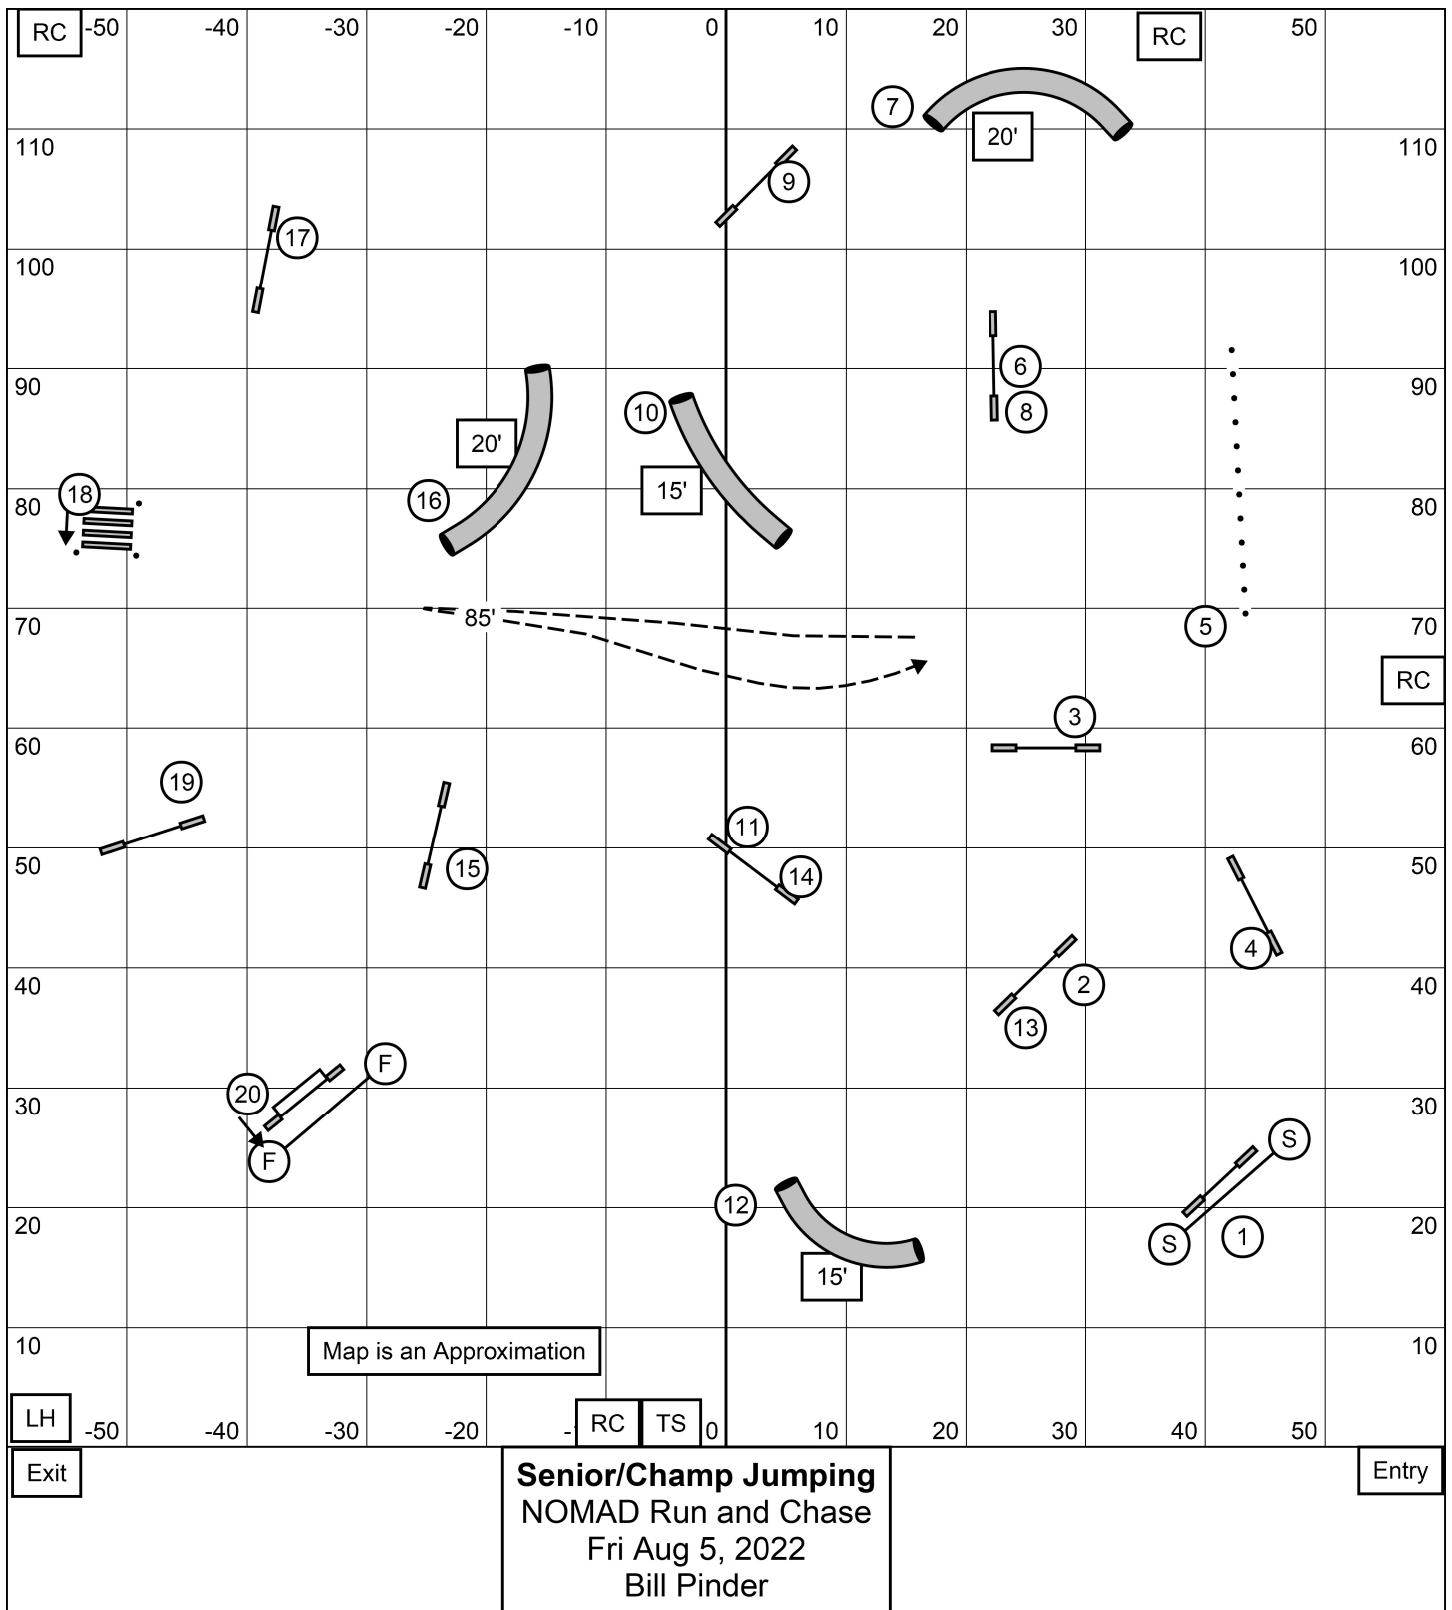

In close white numbers 1-5 worth 15 pts
 Dark numbers 1-5 10 pts
 No handler restriction

-50 -40 Map is an Approximation RC TS S/F one direction as indicated 30 40 50

Entry	25 sec opening for all heights	Open Gamblers NOMAD Run and Chase Fri Aug 5, 2022 Bill Pinder	Back to back ok No forward sequencing gamble obstacles	Exit
-------	--------------------------------	---	---	------

RC

-50

-40

-30

-20

RC

10

0

10

20

30

RC

50

110

110

100

100

90

90

80

80

70

70

60