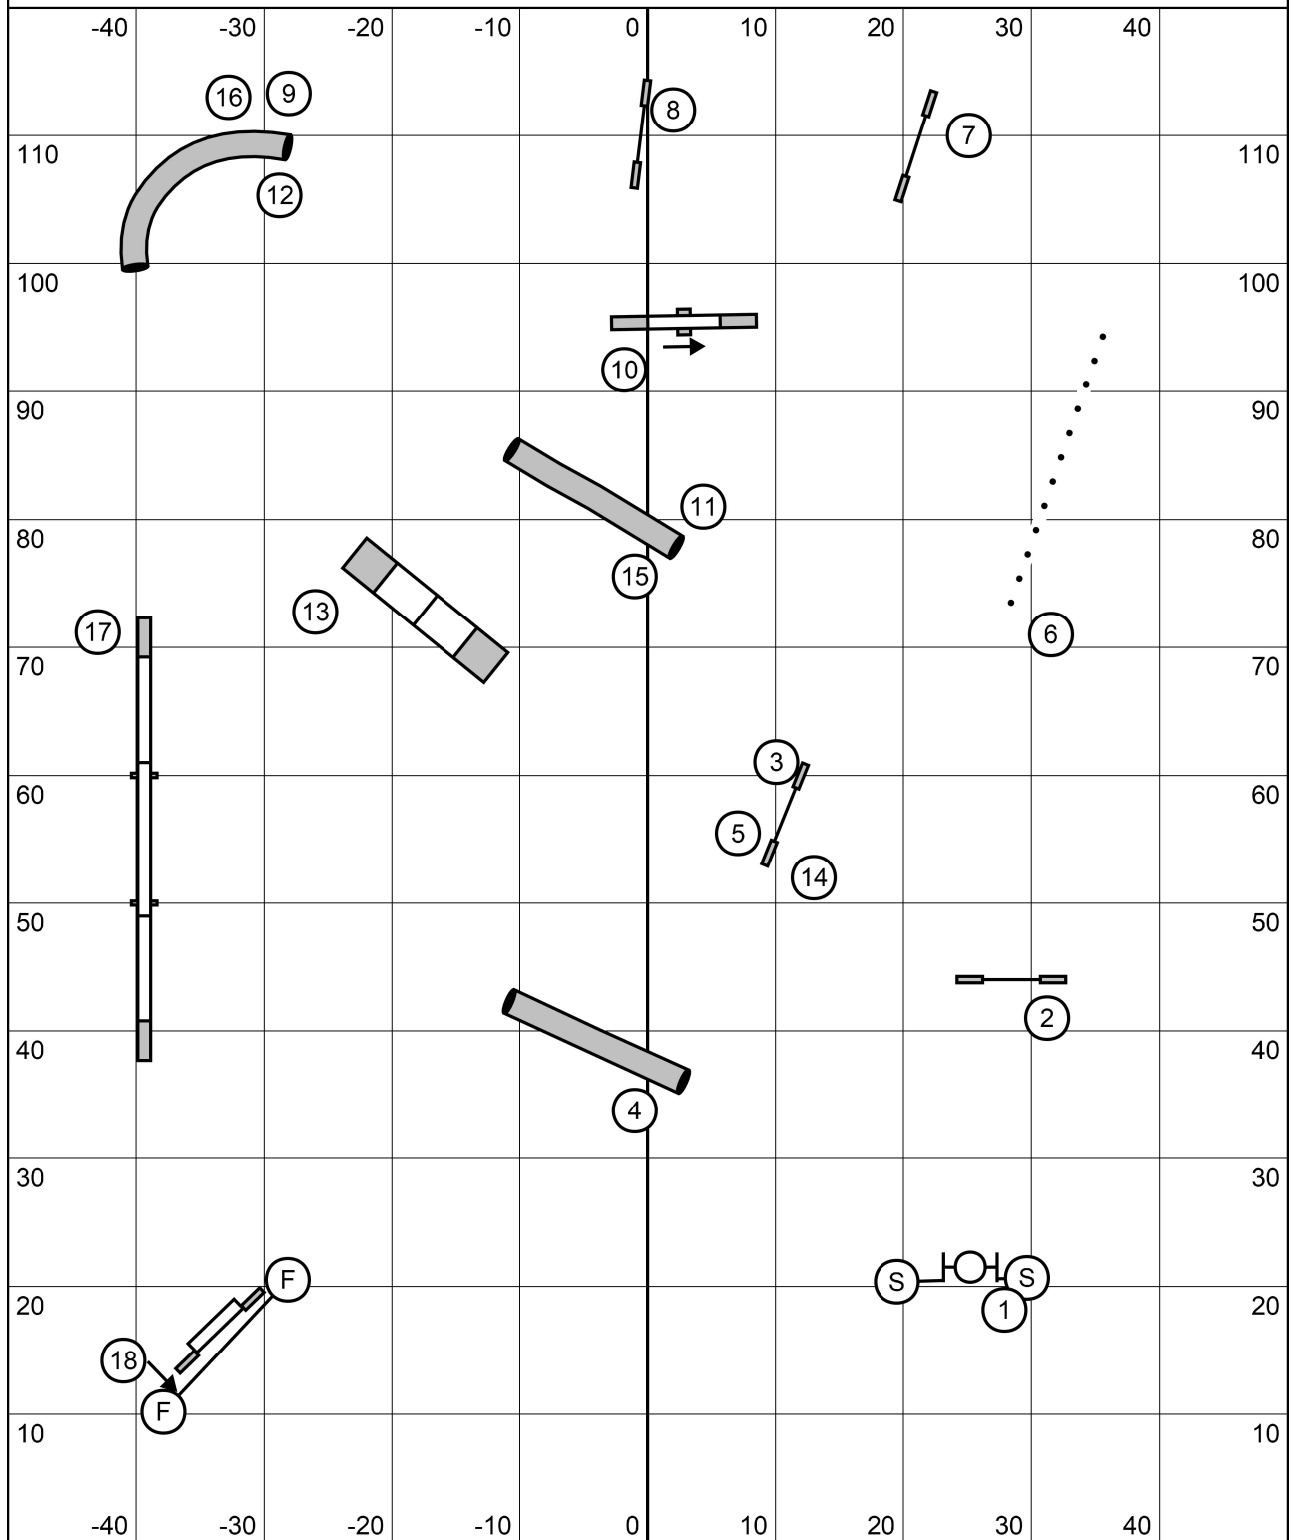

Senior/Champ Agility

Saturday, July 16th, 2021 * Data Driven Agility * Course Designer: Kama Rueschenberg

*Course Maps are Approximation Only**