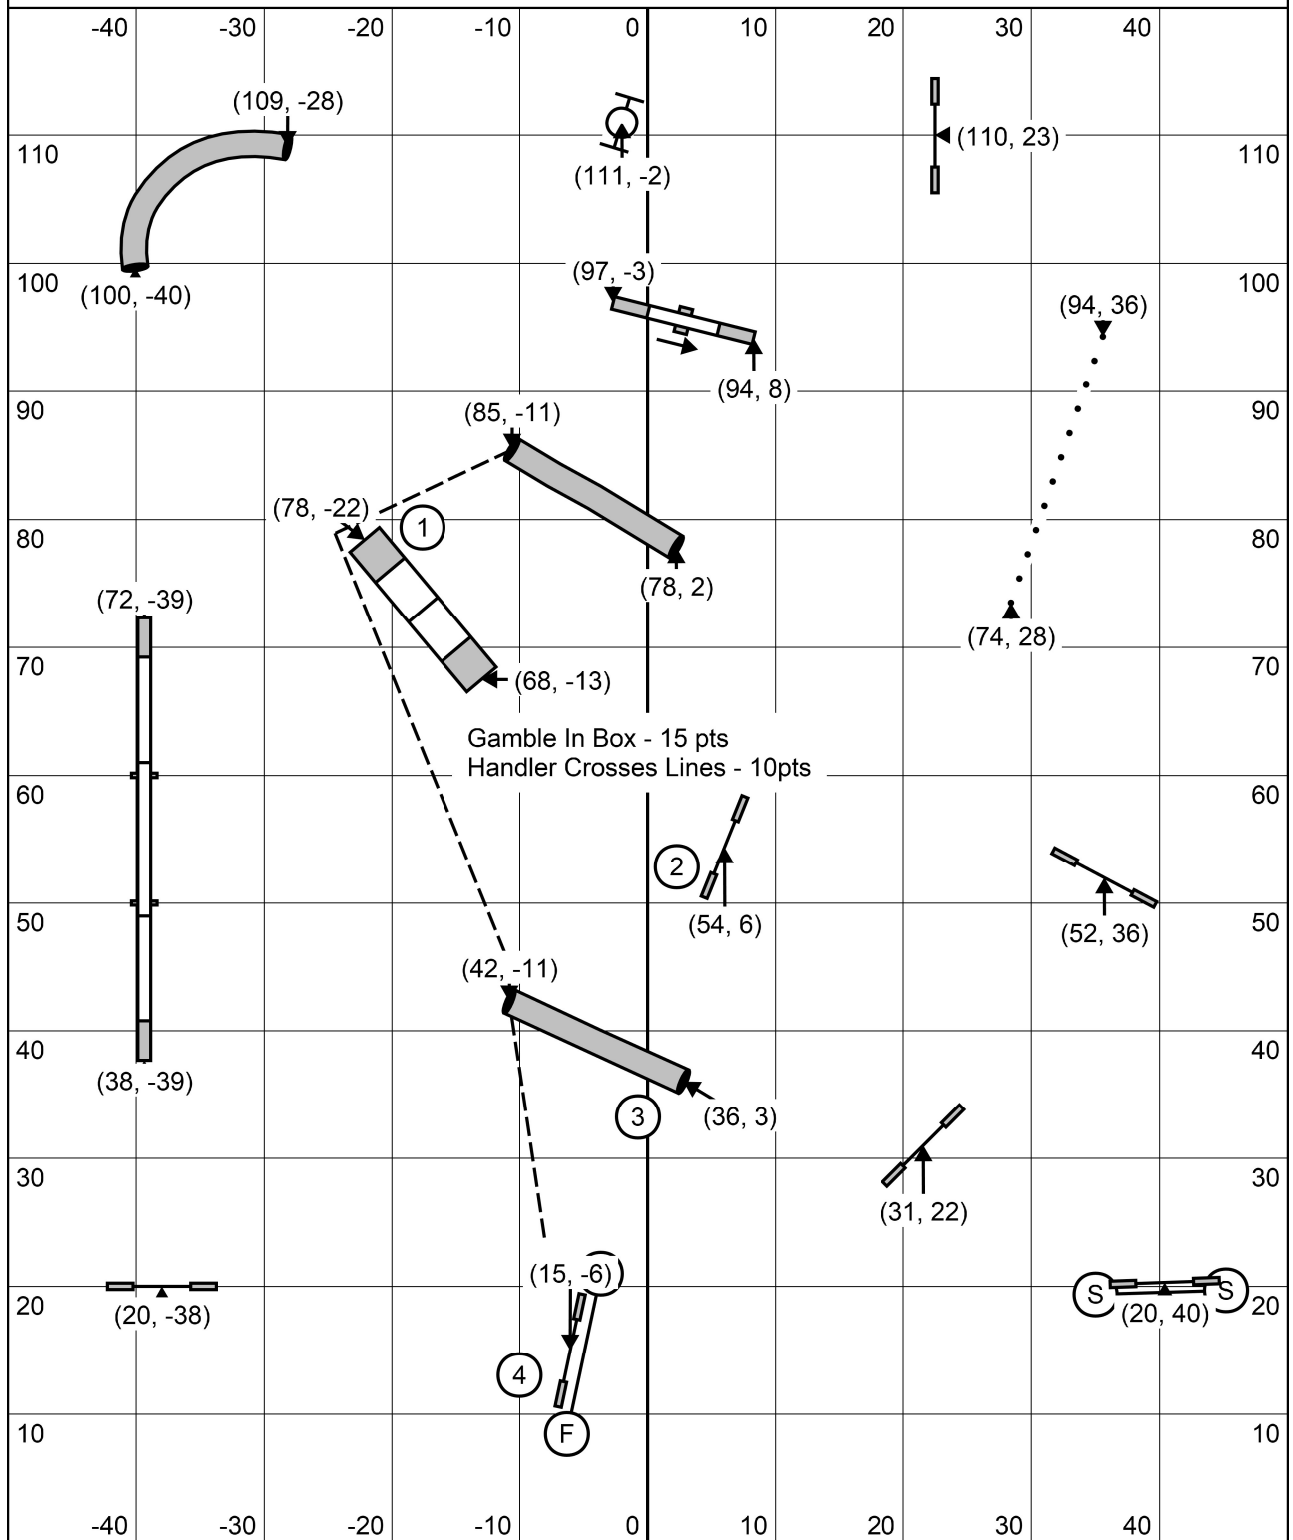

# Beg/Novice Gamblers

Saturday, July 16th, 2021 \* Data Driven Agility \* Course Designer: Kama Rueschenberg

\*Course Maps are Approximation Only\*\*

Opening Time: 25 seconds

Closing Time - 24/20 - 14 seconds, 16/12/8 - 16 seconds (+2 sec for Select)

# Senior/Champ Gamblers

Saturday, July 16th, 2021 \* Data Driven Agility \* Course Designer: Kama Rueschenberg

\*Course Maps are Approximation Only\*\*

Gamble In Box - 15 pts  
 Handler Crosses Lines - 10pts

Opening Time: 25 seconds  
 Closing Time - 24/20 - 14 seconds, 16/12/8 - 16 seconds (+2 sec for Select)