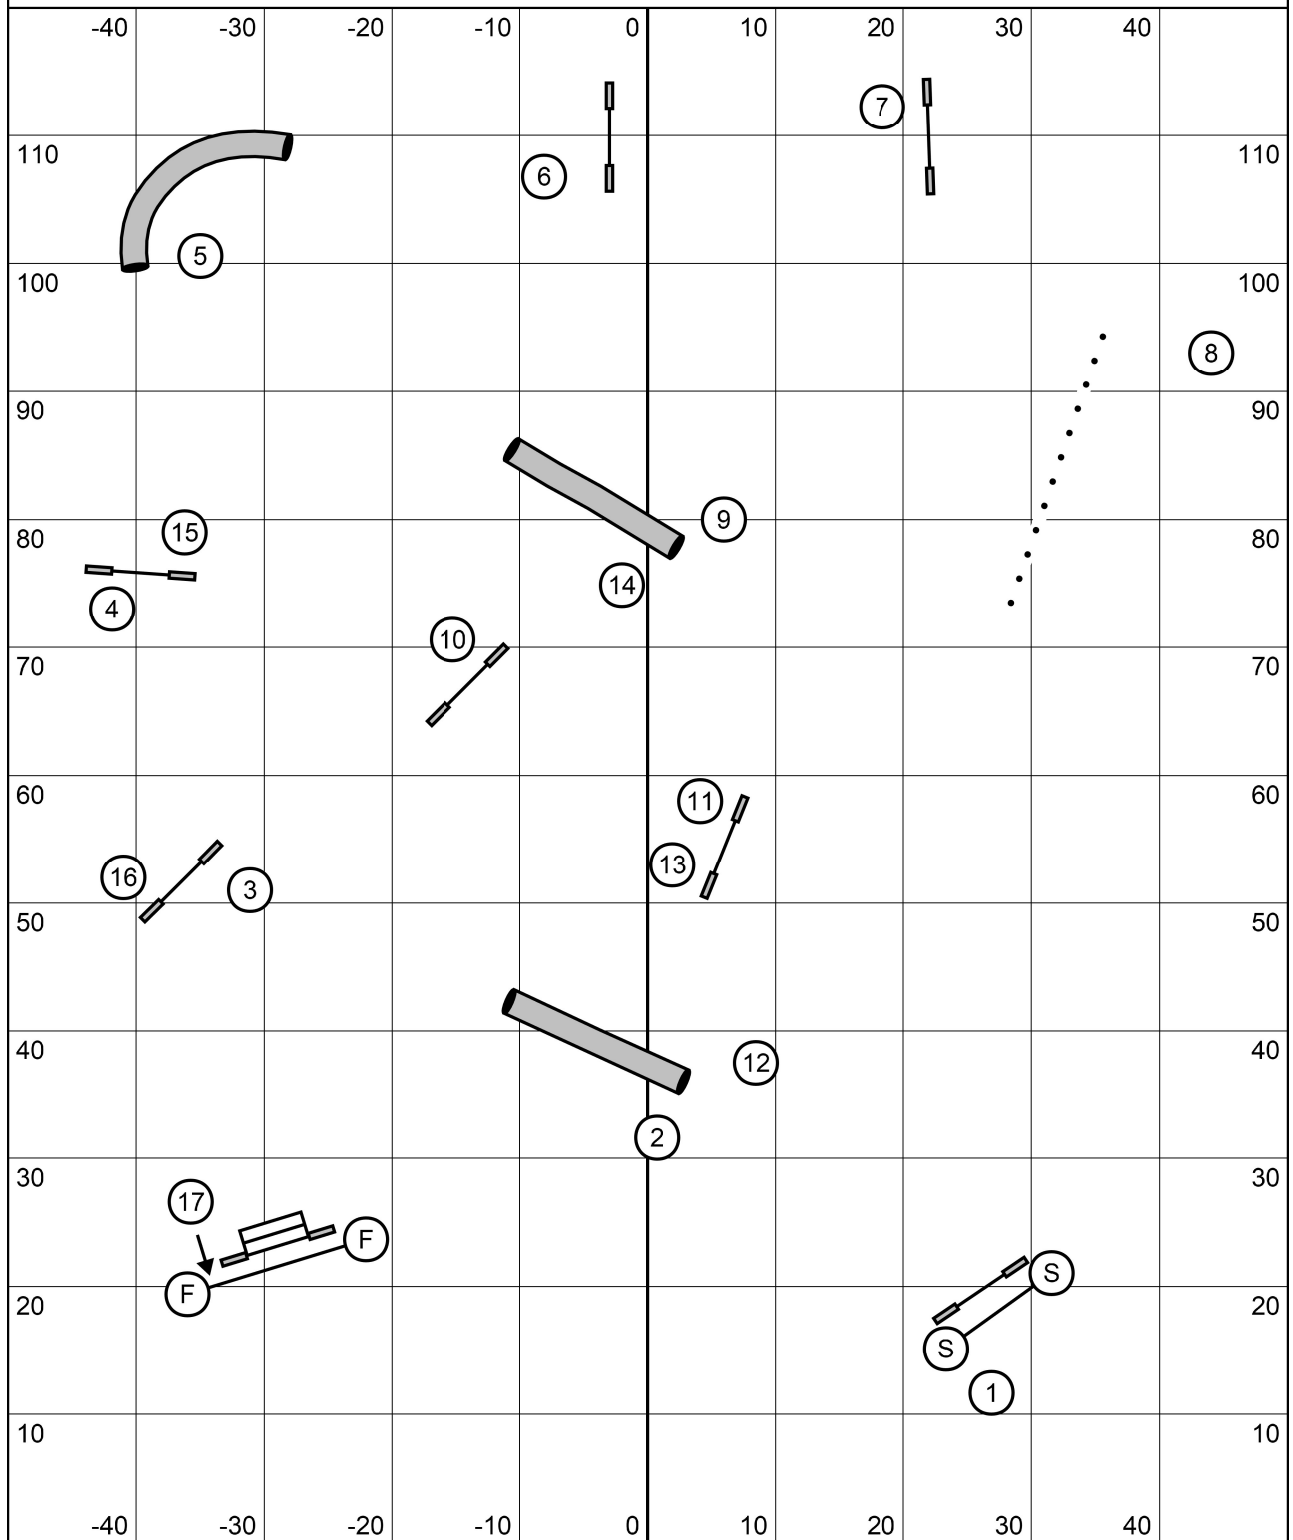

Beg/Novice Jumping

Saturday, July 16th, 2021 * Data Driven Agility * Course Designer: Kama Rueschenberg

*Course Maps are Approximation Only**