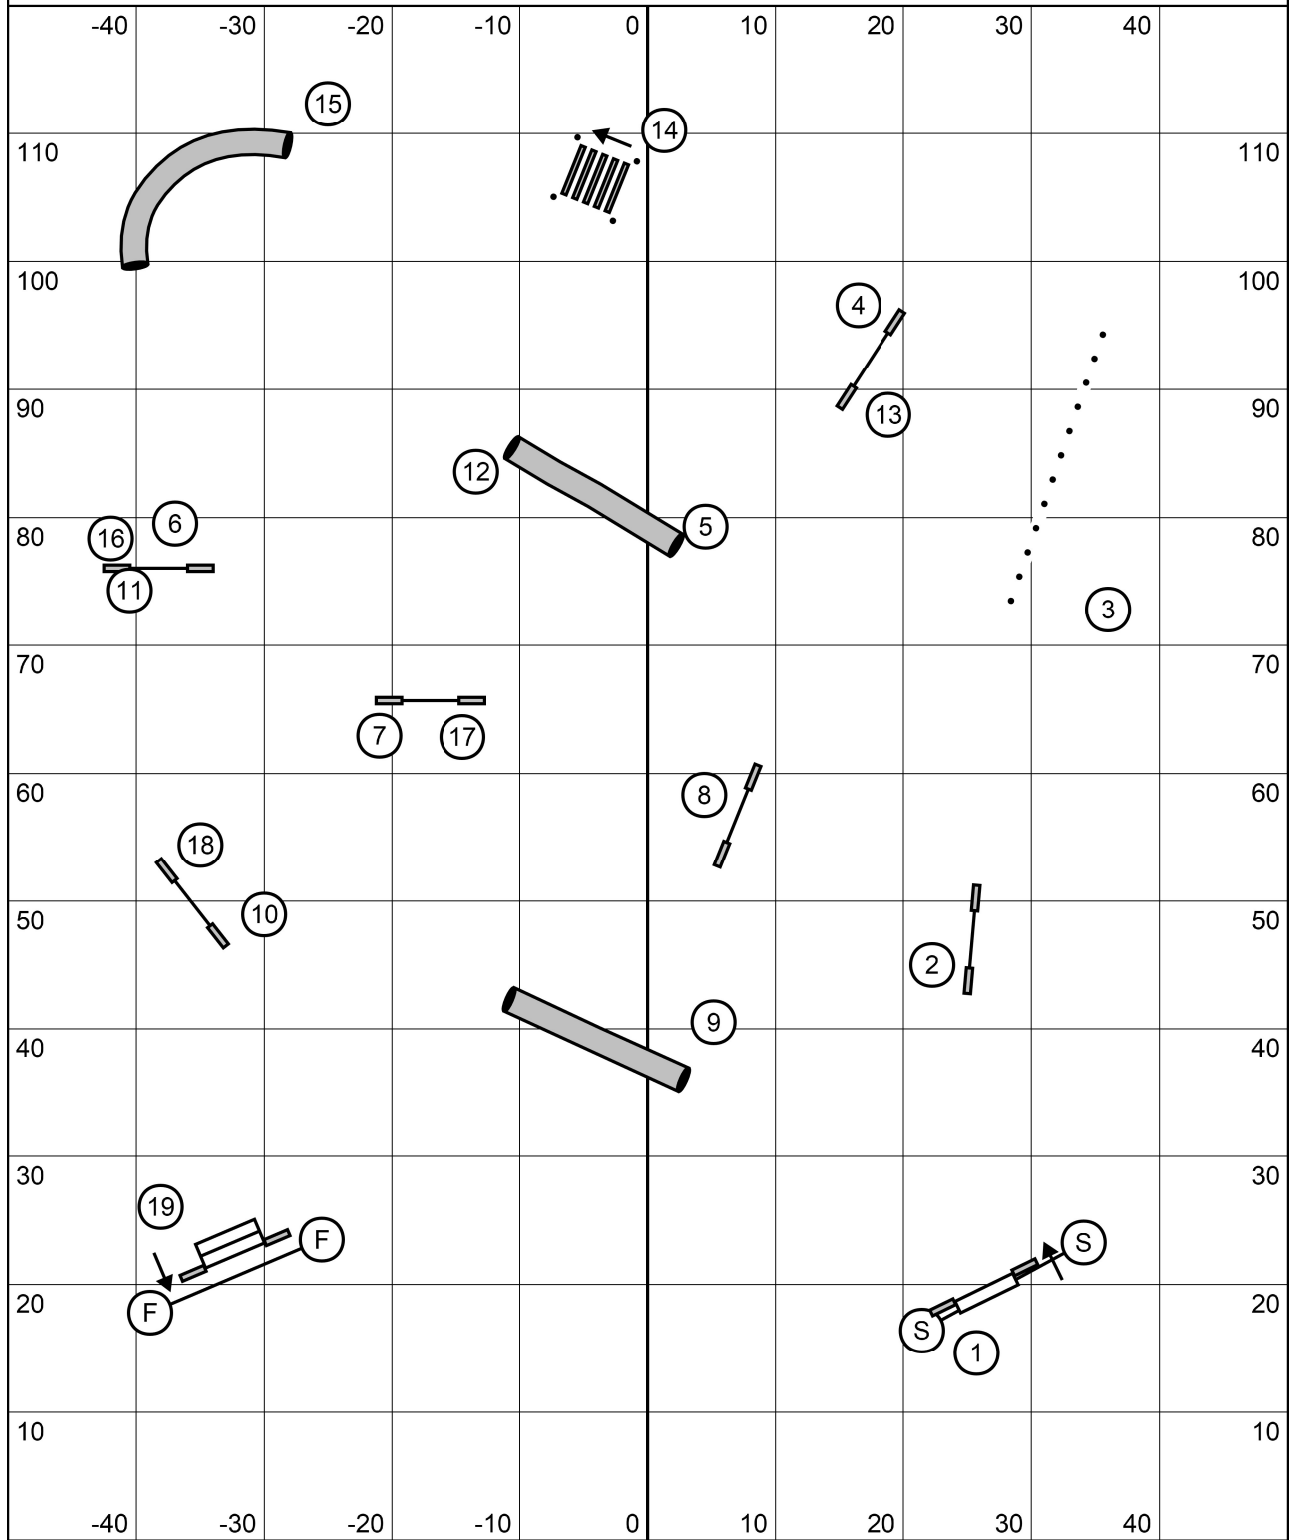

Masters Series Jumping

Saturday, July 16th, 2021 * Data Driven Agility * Course Designer: Kama Rueschenberg

*Course Maps are Approximation Only**