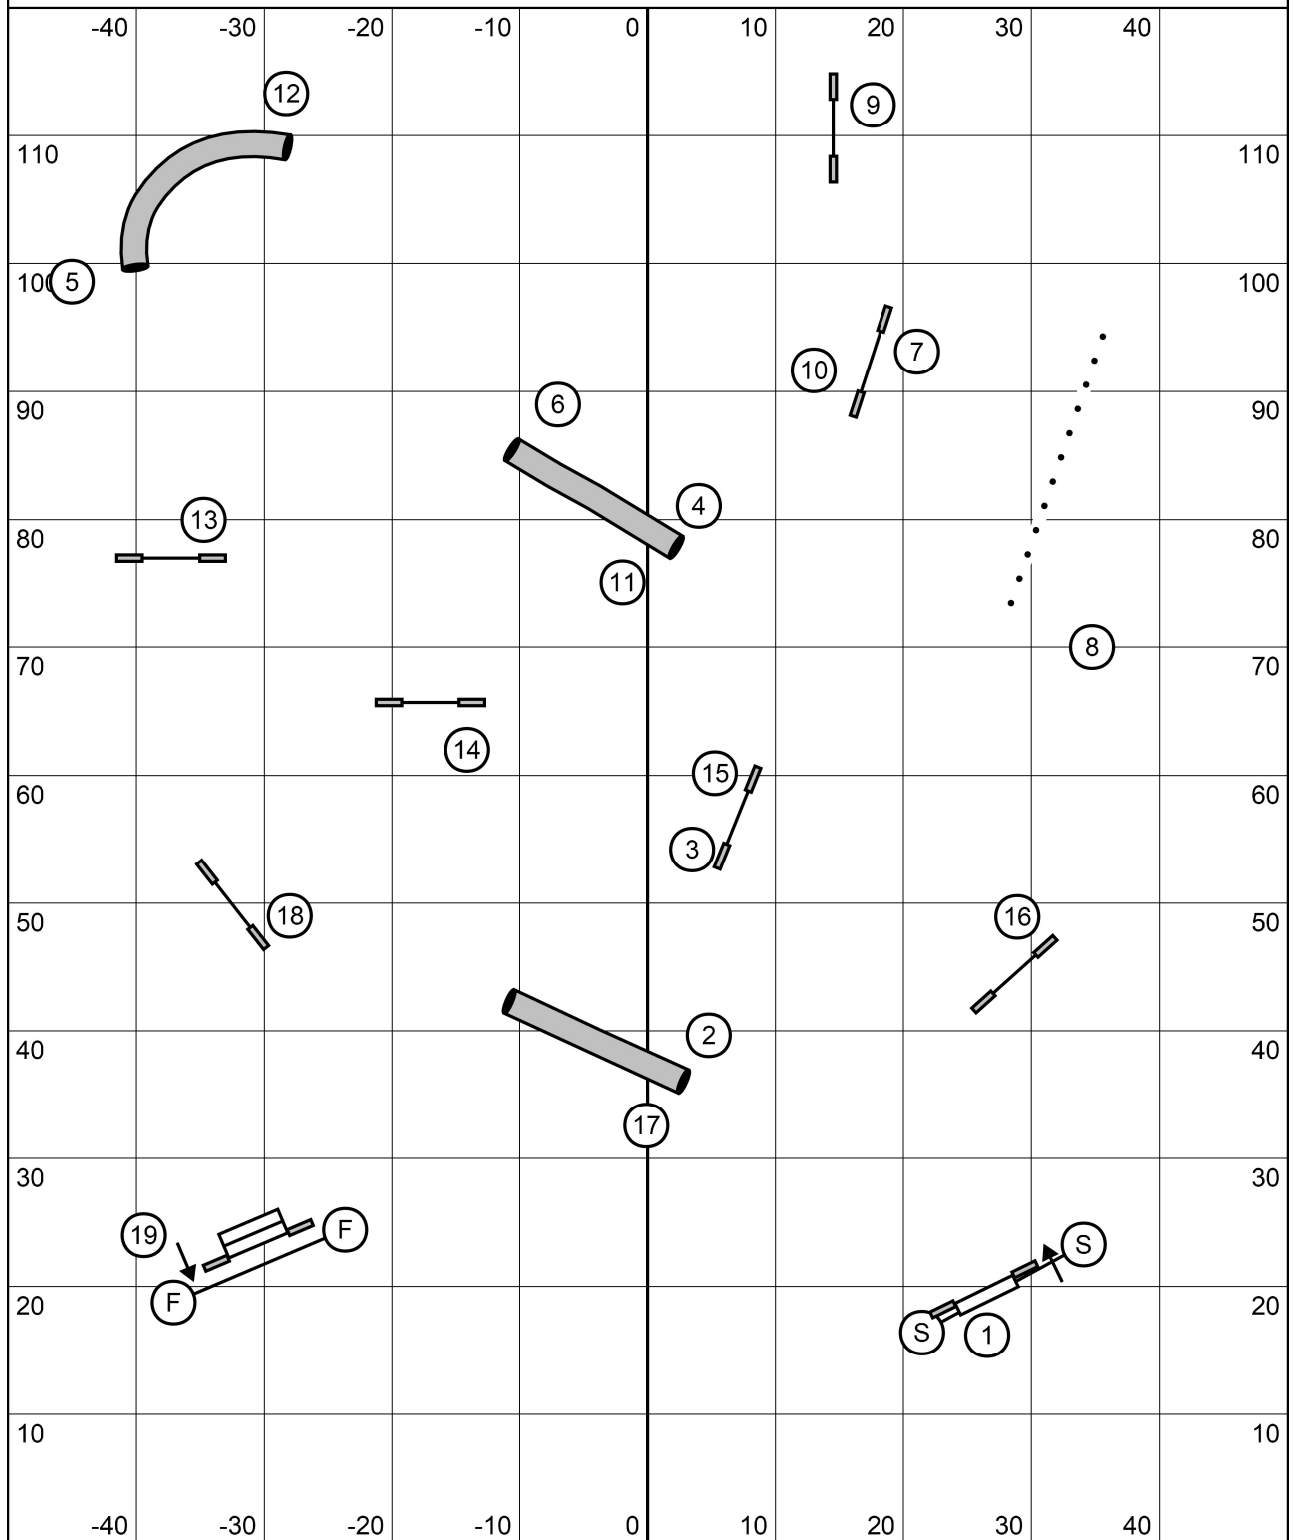

Senior/Champ Jumping

Saturday, July 16th, 2021 * Data Driven Agility * Course Designer: Kama Rueschenberg

*Course Maps are Approximation Only**