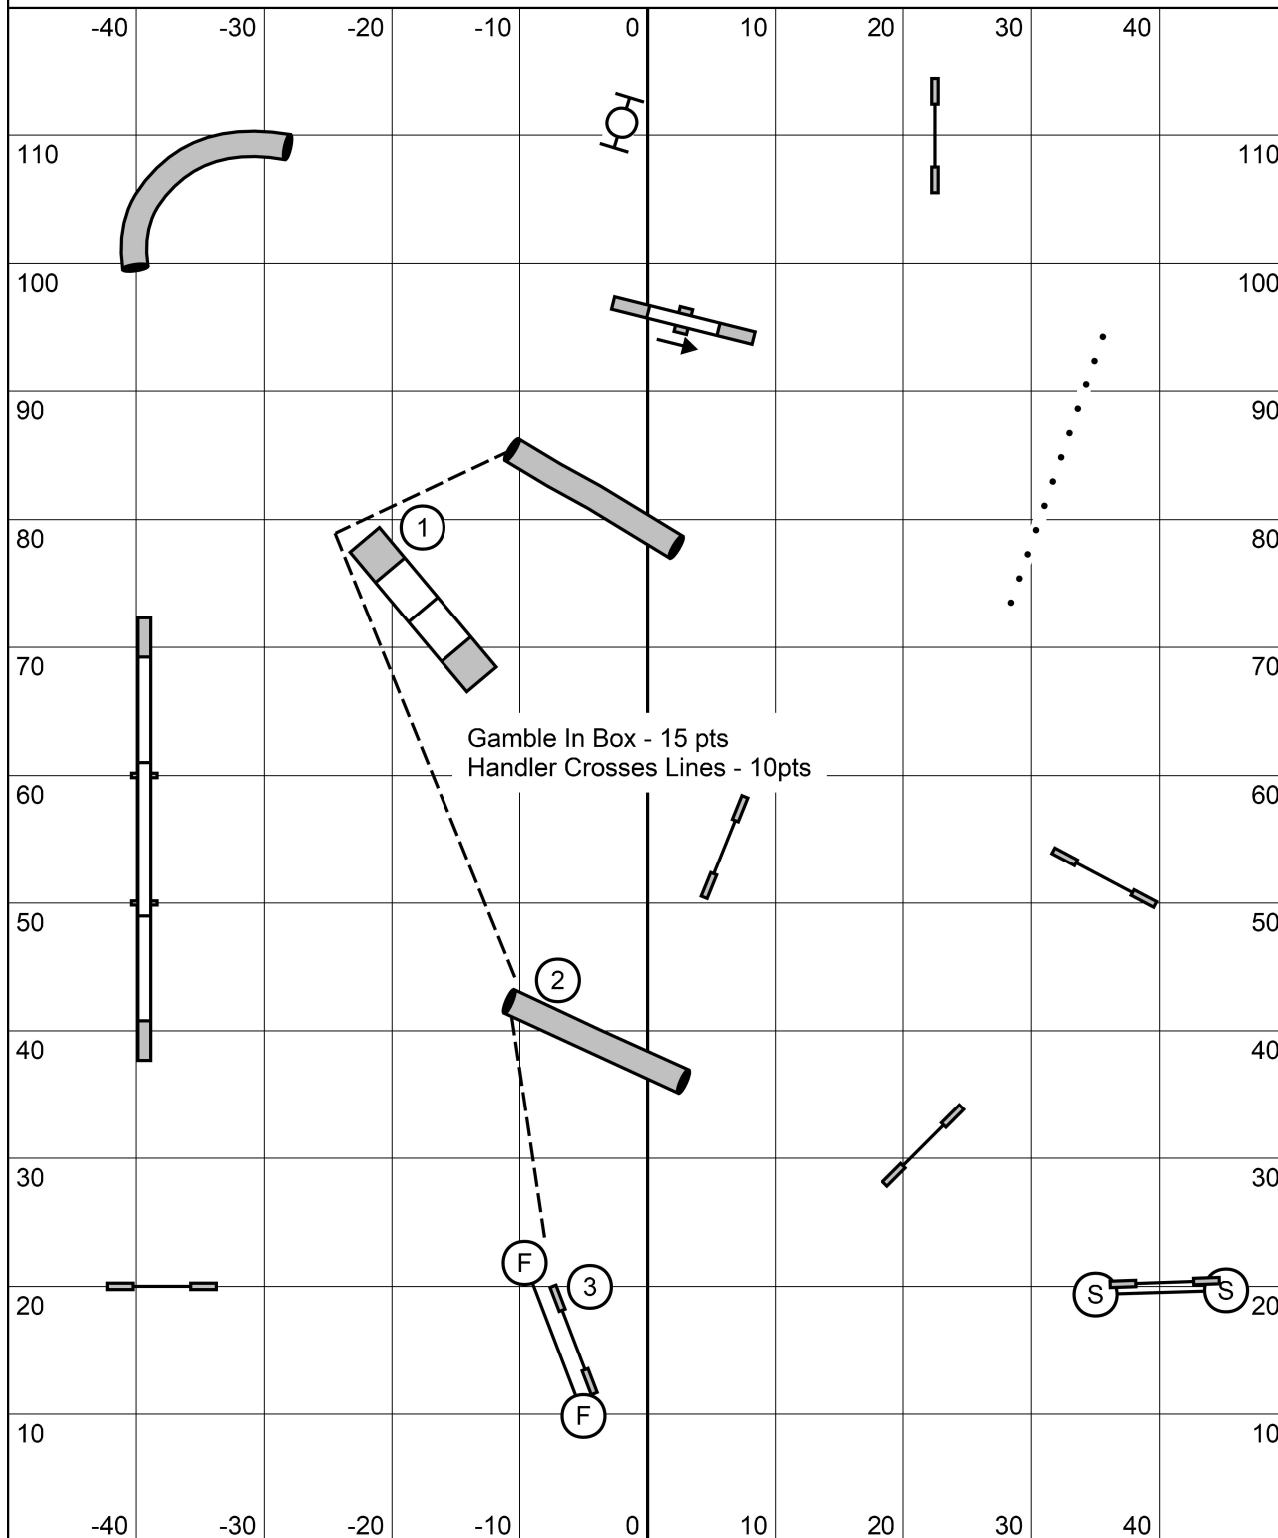

# Beg/Novice Gamblers

Saturday, July 16th, 2021 \* Data Driven Agility \* Course Designer: Kama Rueschenberg

\*Course Maps are Approximation Only\*\*

Opening Time: 25 seconds

Closing Time - 24/20 - 14 seconds, 16/12/8 - 16 seconds (+2 sec for Select)