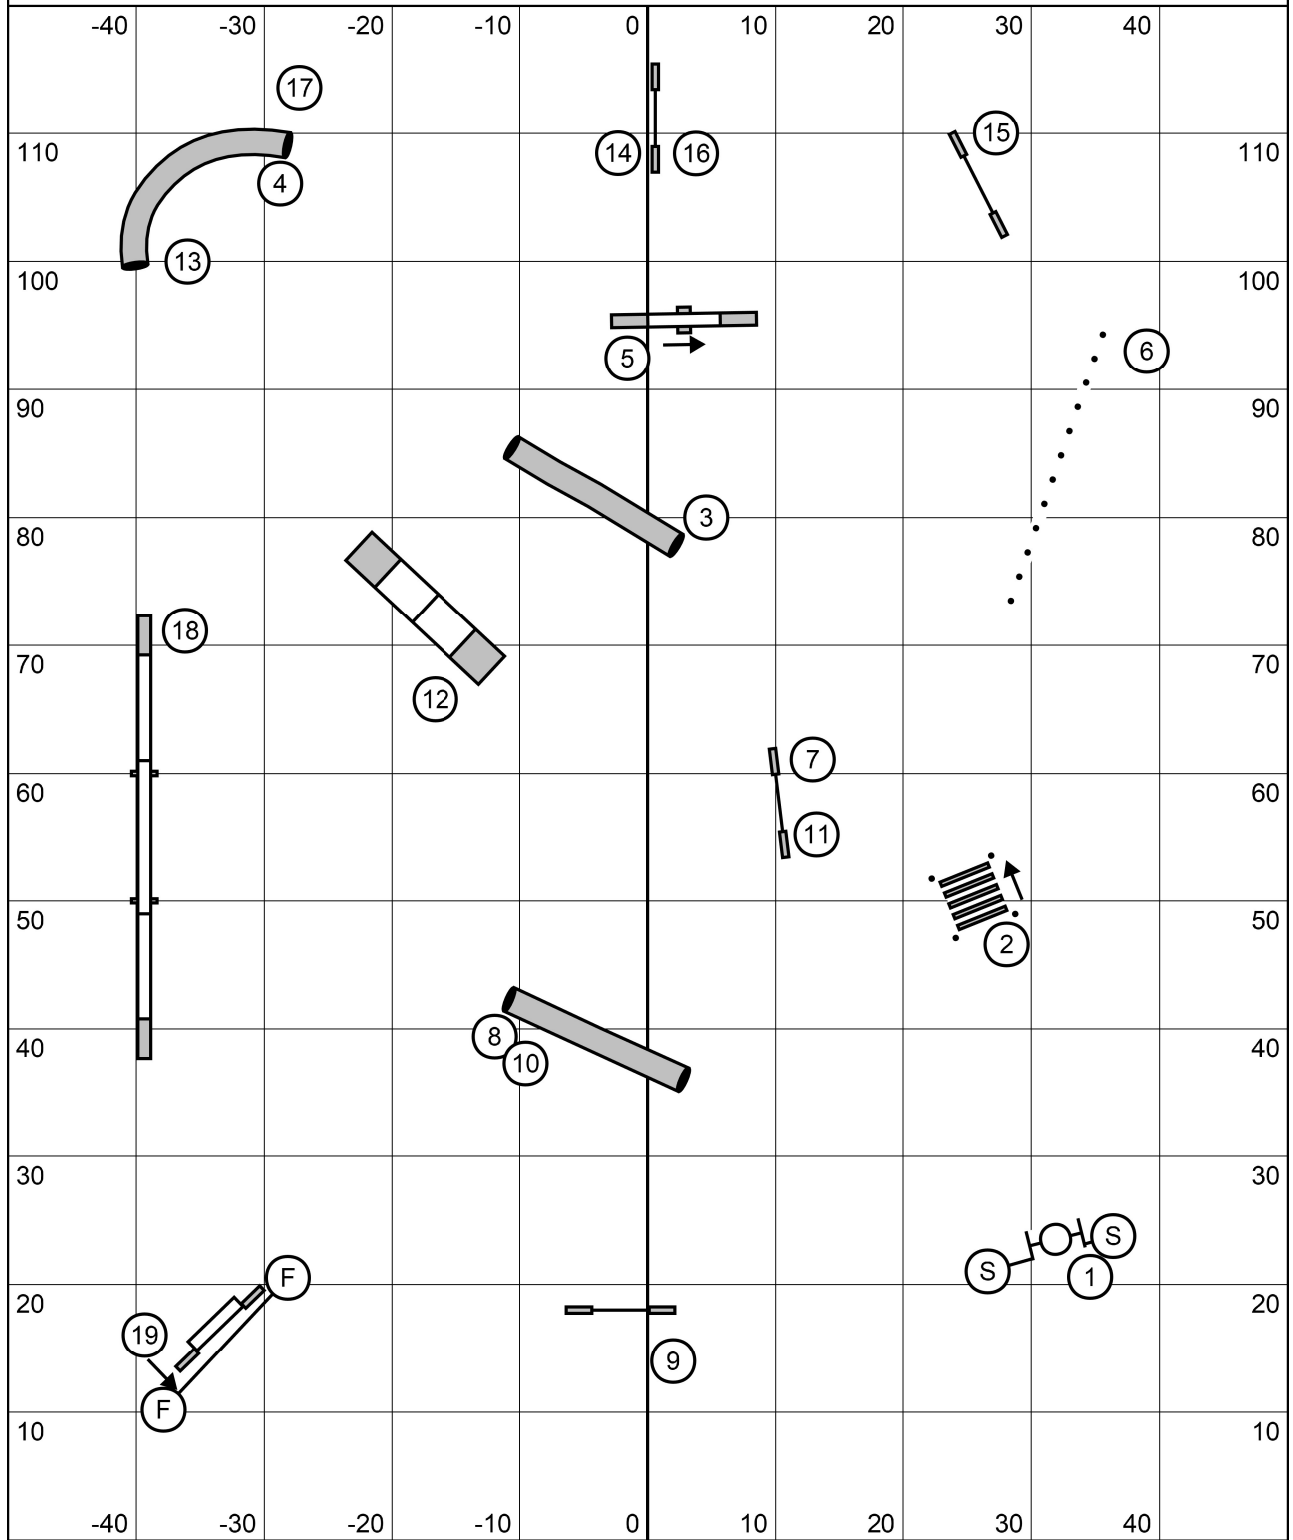

Masters Series Agility

Saturday, July 16th, 2021 * Data Driven Agility * Course Designer: Kama Rueschenberg

*Course Maps are Approximation Only**