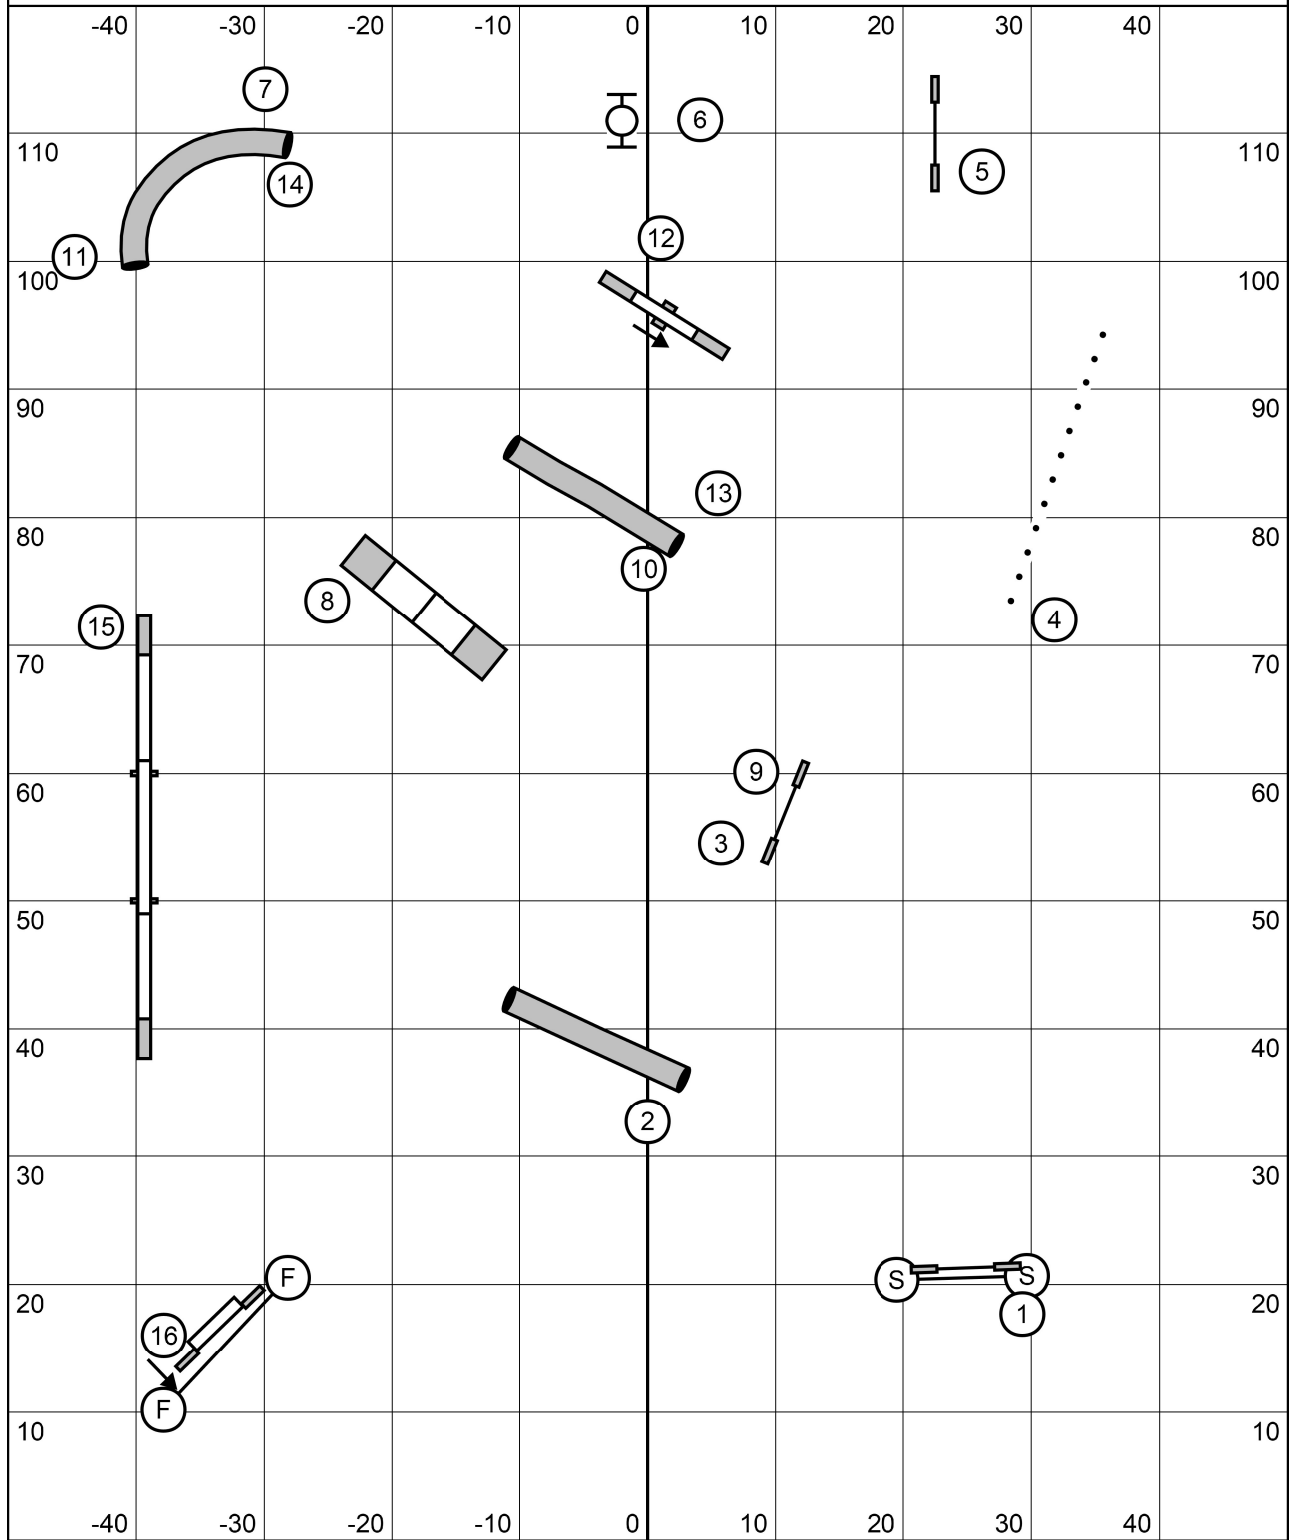

Beg/Novice Agility

Saturday, July 16th, 2021 * Data Driven Agility * Course Designer: Kama Rueschenberg

*Course Maps are Approximation Only**