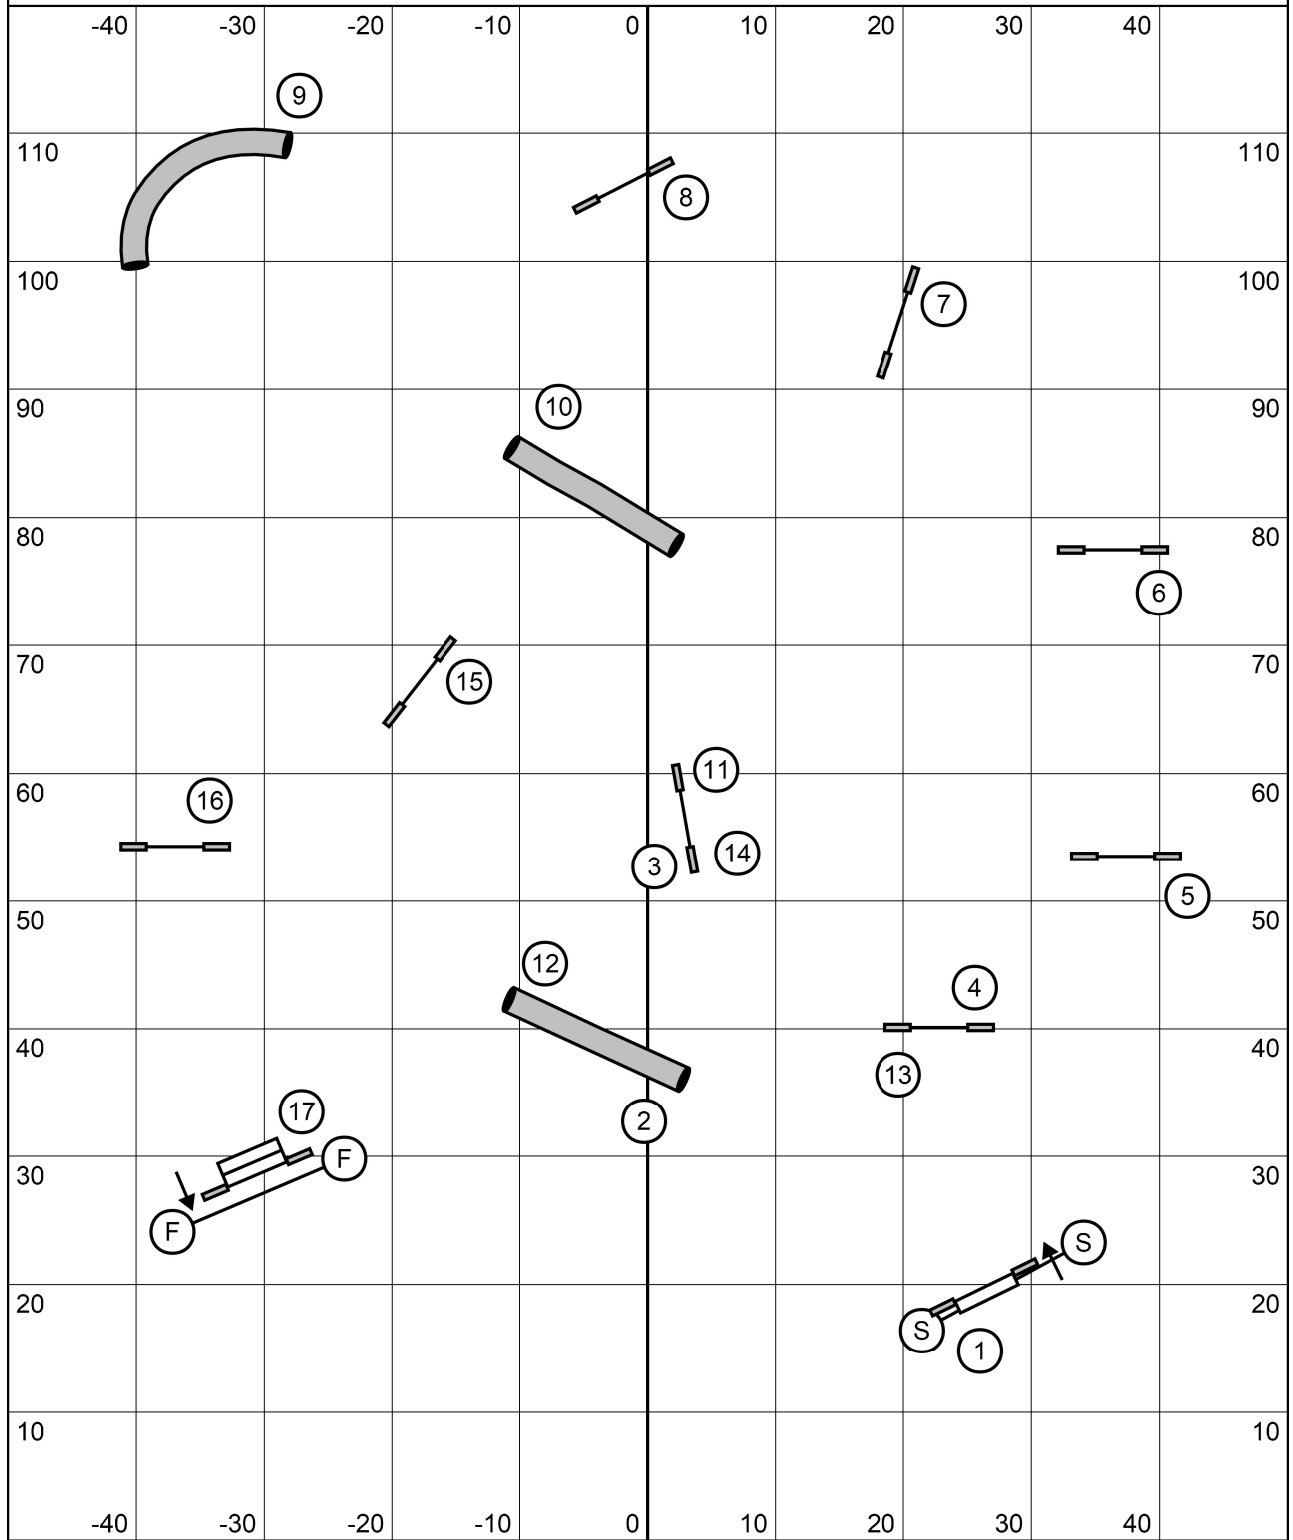

Beg/Novice Speedstakes

Saturday, July 16th, 2021 * Data Driven Agility * Course Designer: Kama Rueschenberg

*Course Maps are Approximation Only**