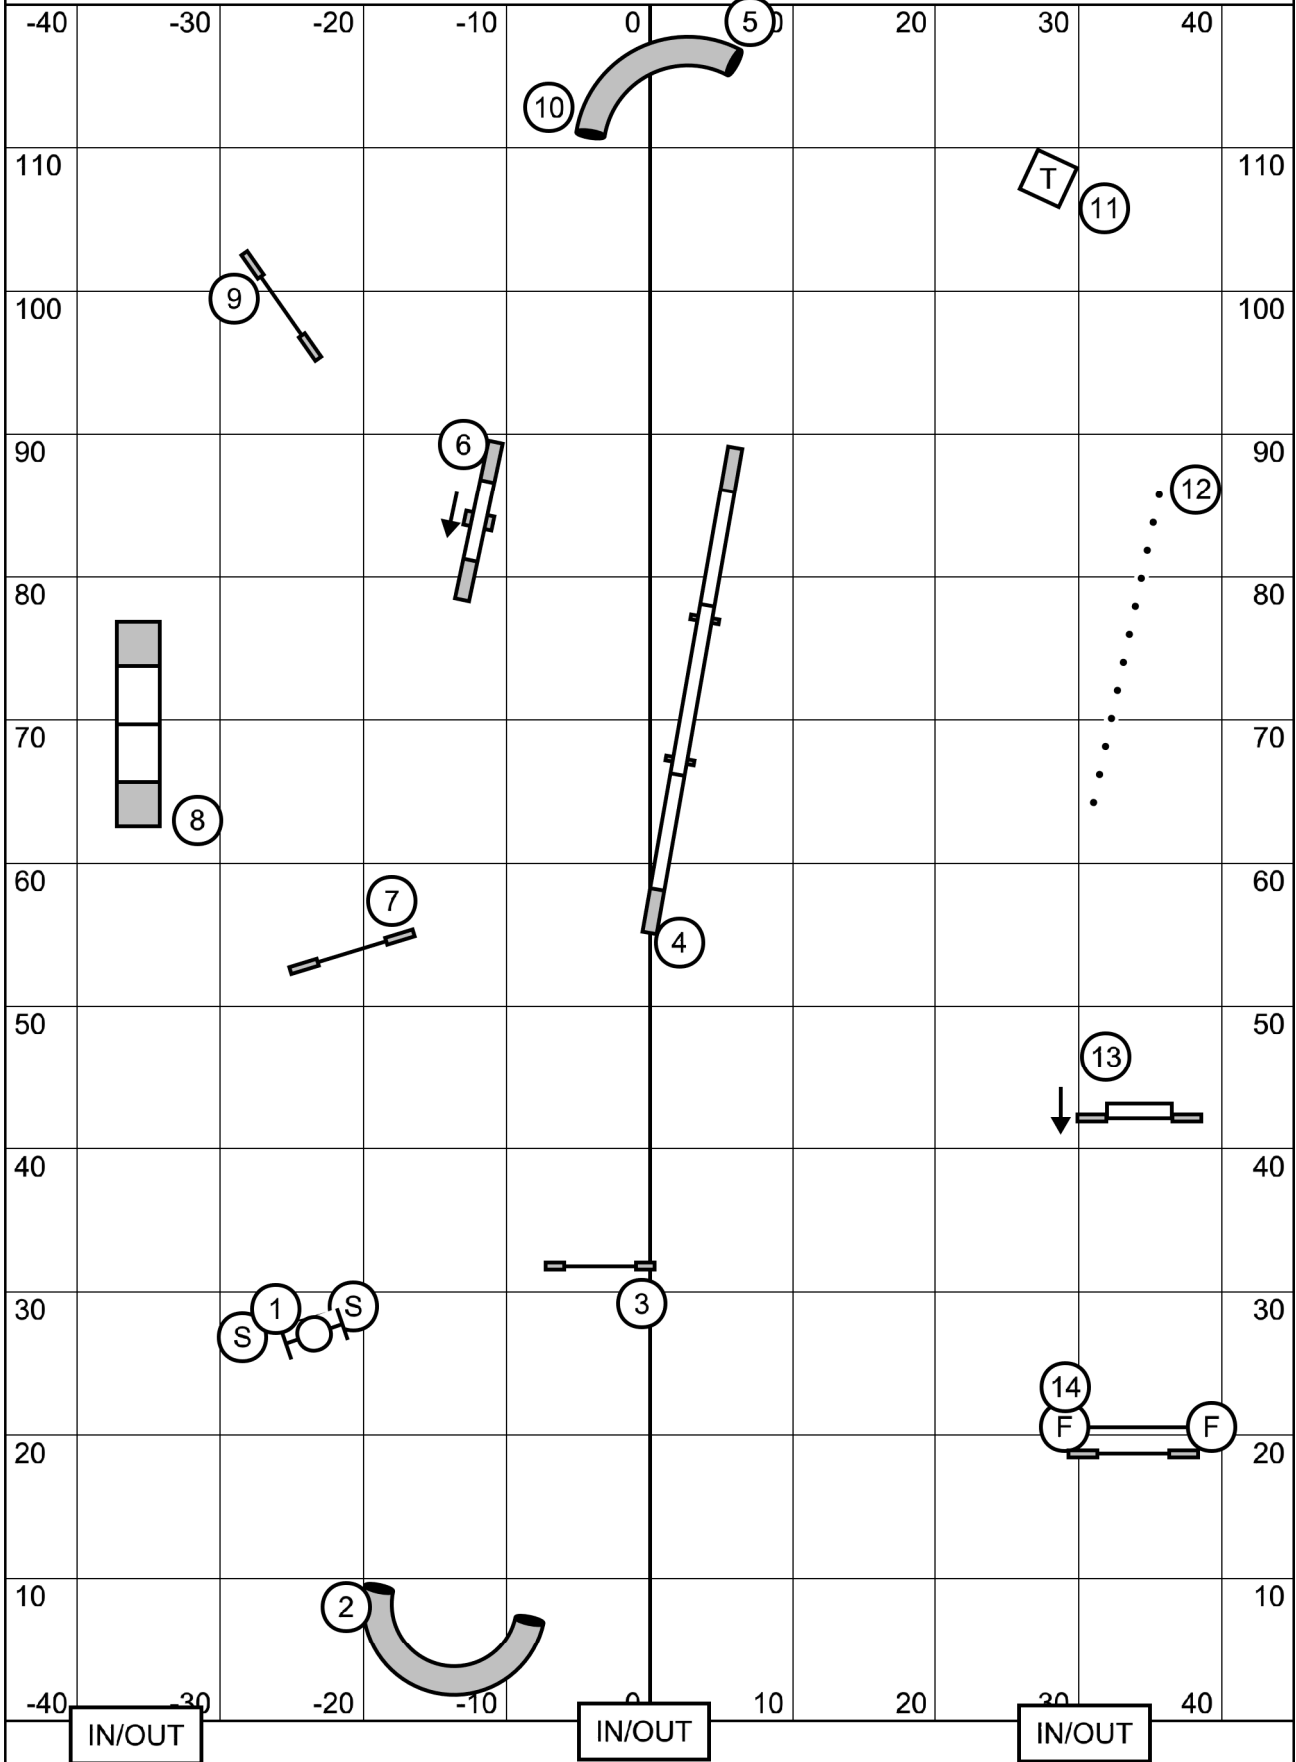

Starters / P1 Standard
Riverside Canine Center -- New England Regional -- July 10, 2021 -- Mike Murphy