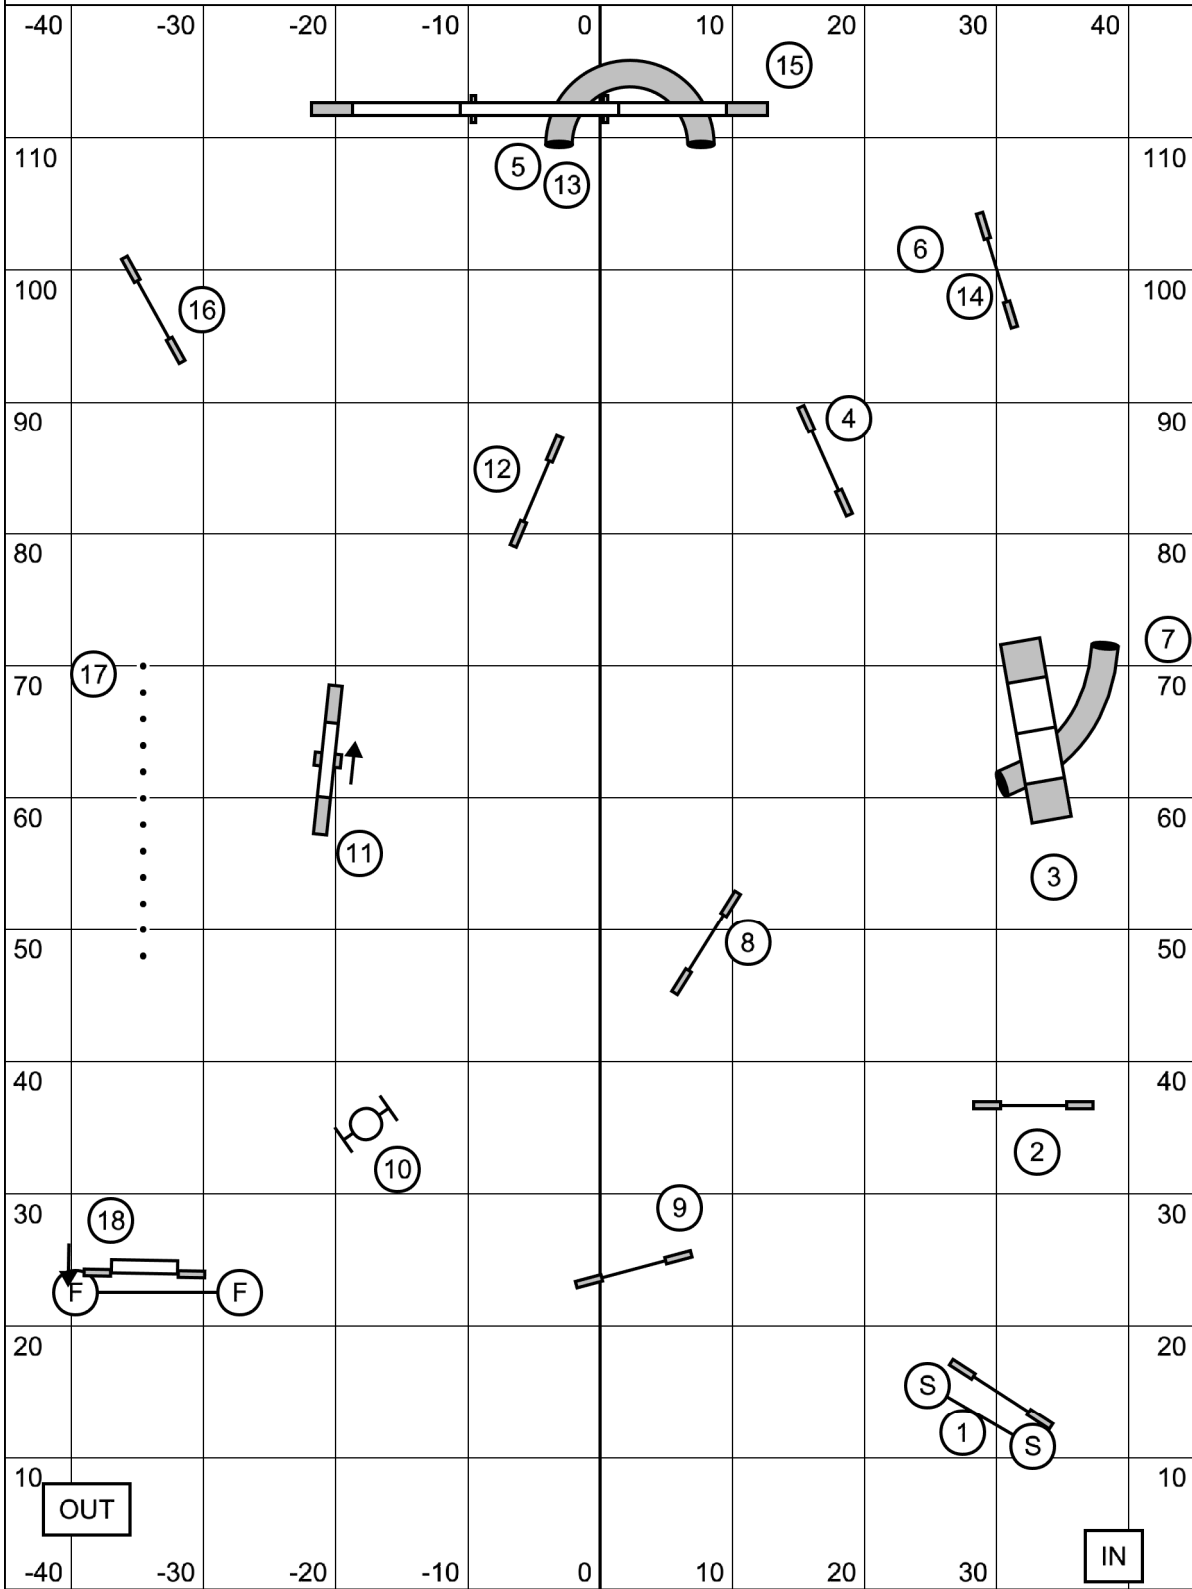

July, 10th 2022

Grand Prix Local

Riverside Canine Center
New England Regional
USDA

Stephen Routh