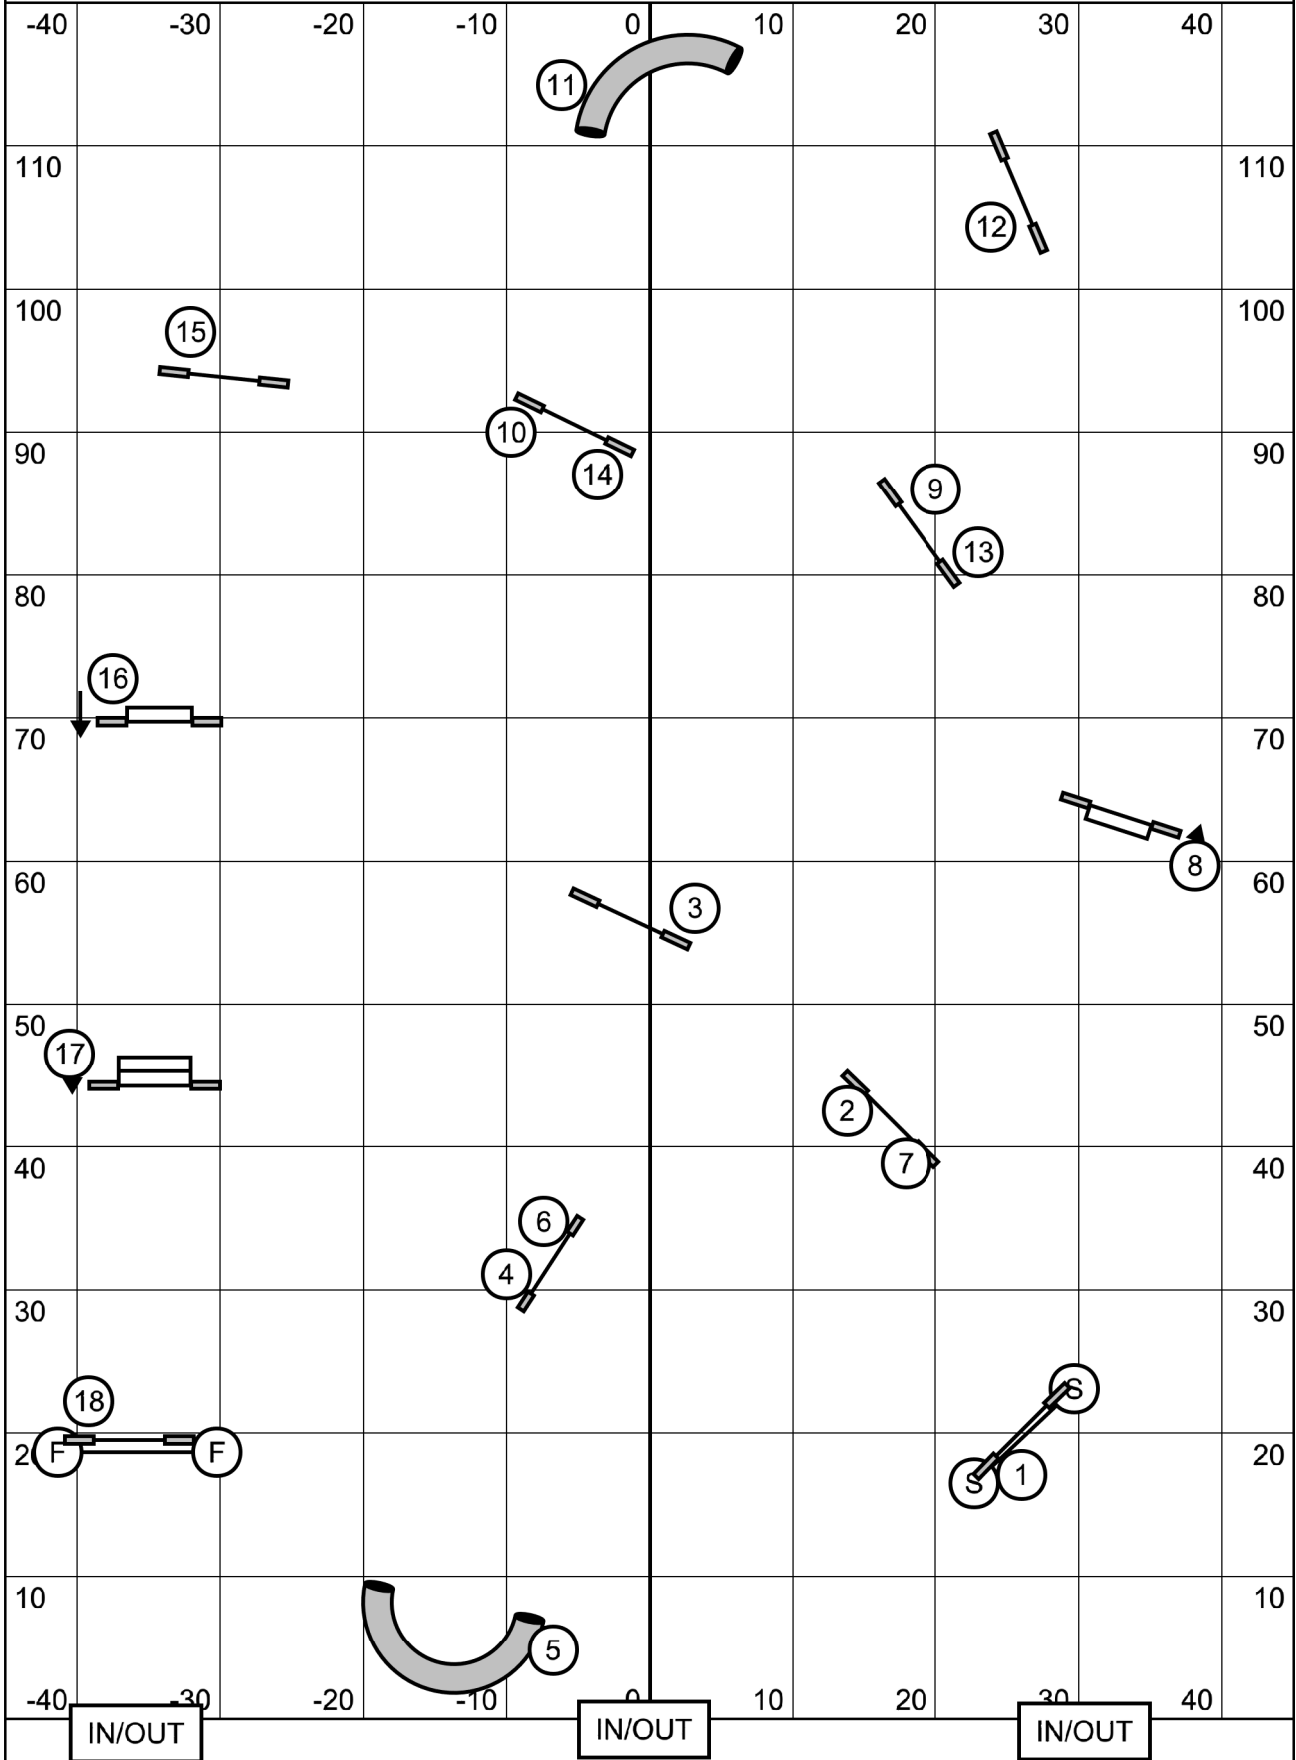

Masters / P3 / Vets Jumpers
Riverside Canine Center -- New England Regional -- July 10, 2021 -- Mike Murphy