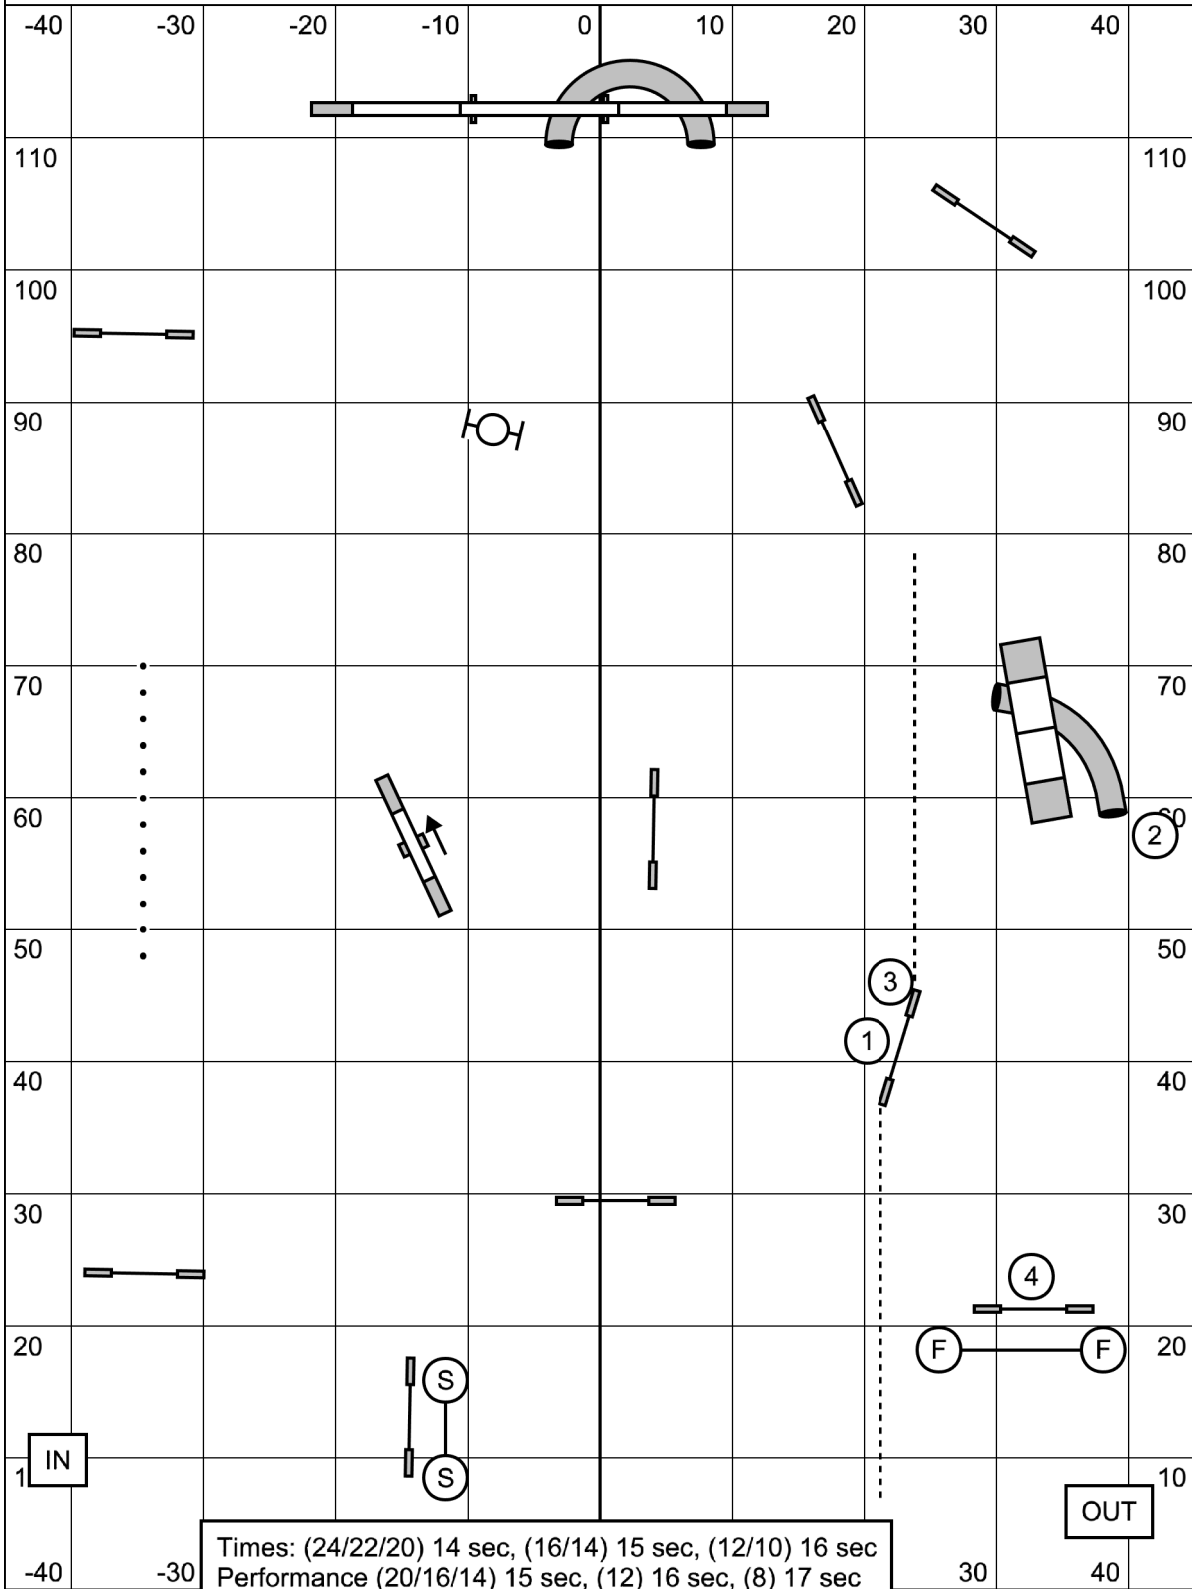

July, 10th 2022

Masters/PIII/Vet Gamblers

Stephen Routh

Riverside Canine Center  
New England Regional  
USDAA

1-2-3-5 System 13 points in the opening  
 A Frame 5, other contacts and weaves 3, tunnels/tire 2, jumps 1  
 No consecutive contacts, back to back OK  
 25 second opening Start Jump Bi-Directional

Stephen Routh

Riverside Canine Center  
 New England Regional  
 USDAA

1-2-3-5 System 13 points in the opening  
 Dog Walk 5, other contacts and weaves 3, tunnels/tire 2, jumps 1  
 No consecutive contacts, back to back OK  
 25 second opening Start Jump Bi-Directional