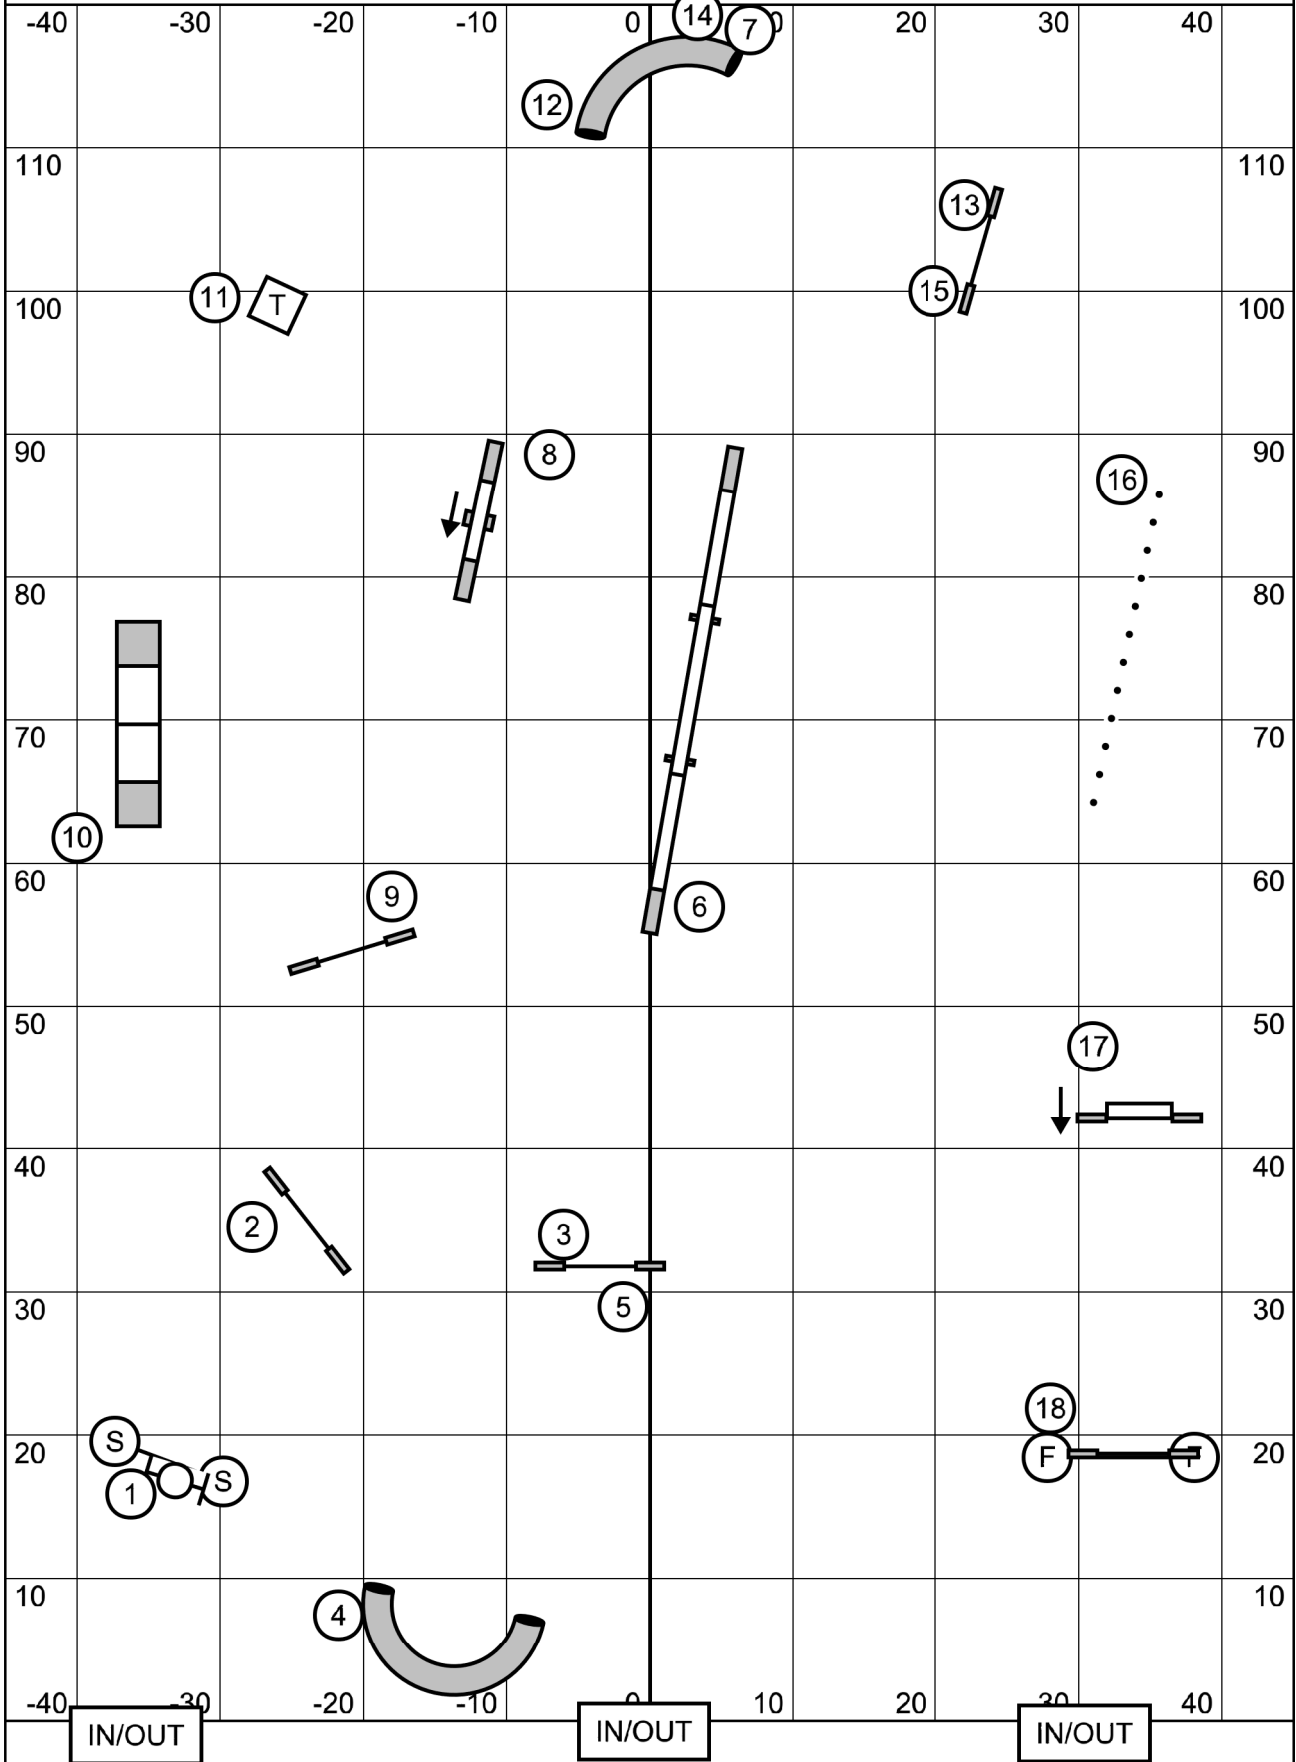

Advanced / P2 Standard
Riverside Canine Center -- New England Regional -- July 10, 2021 -- Mike Murphy