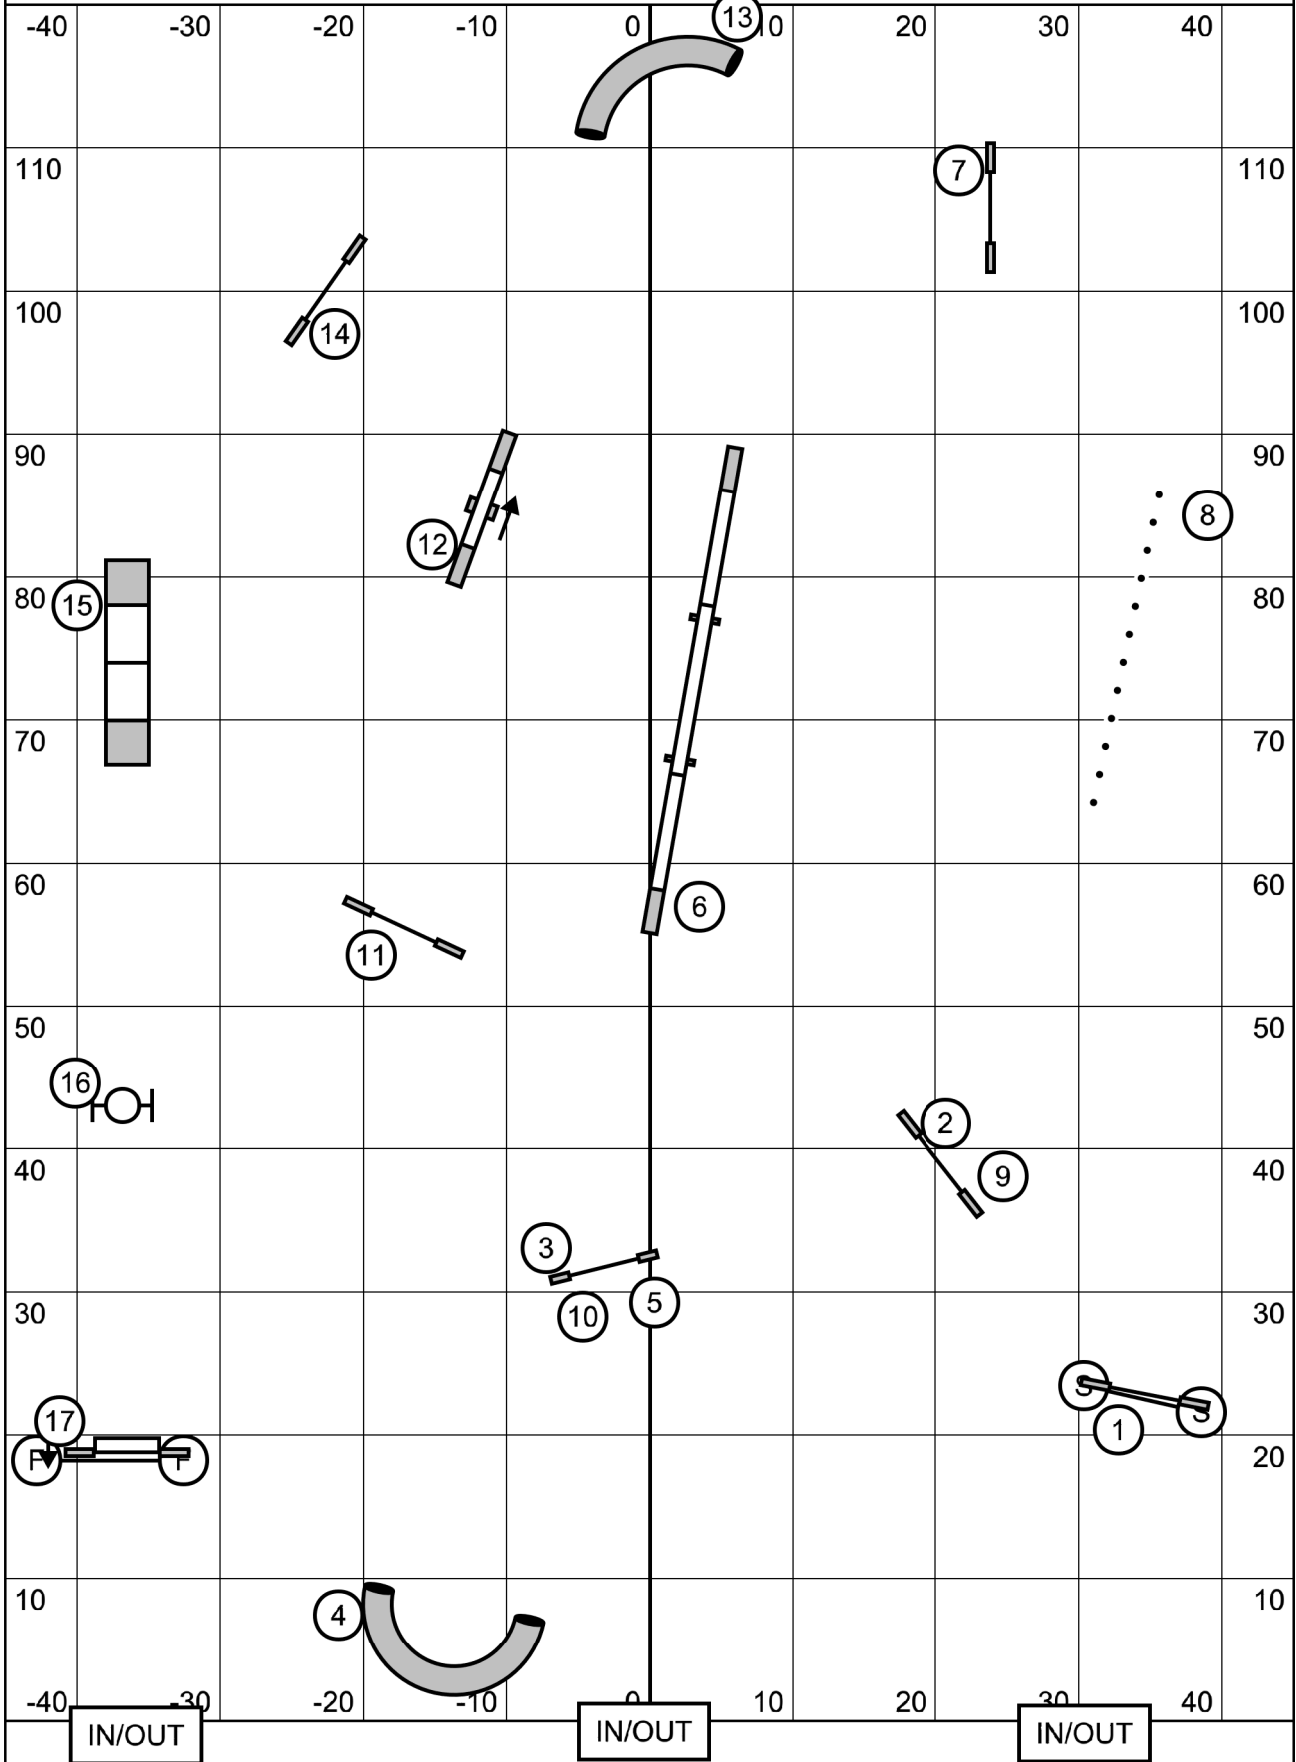

Masters / P3 / Vets Standard
Riverside Canine Center -- New England Regional -- July 10, 2021 -- Mike Murphy