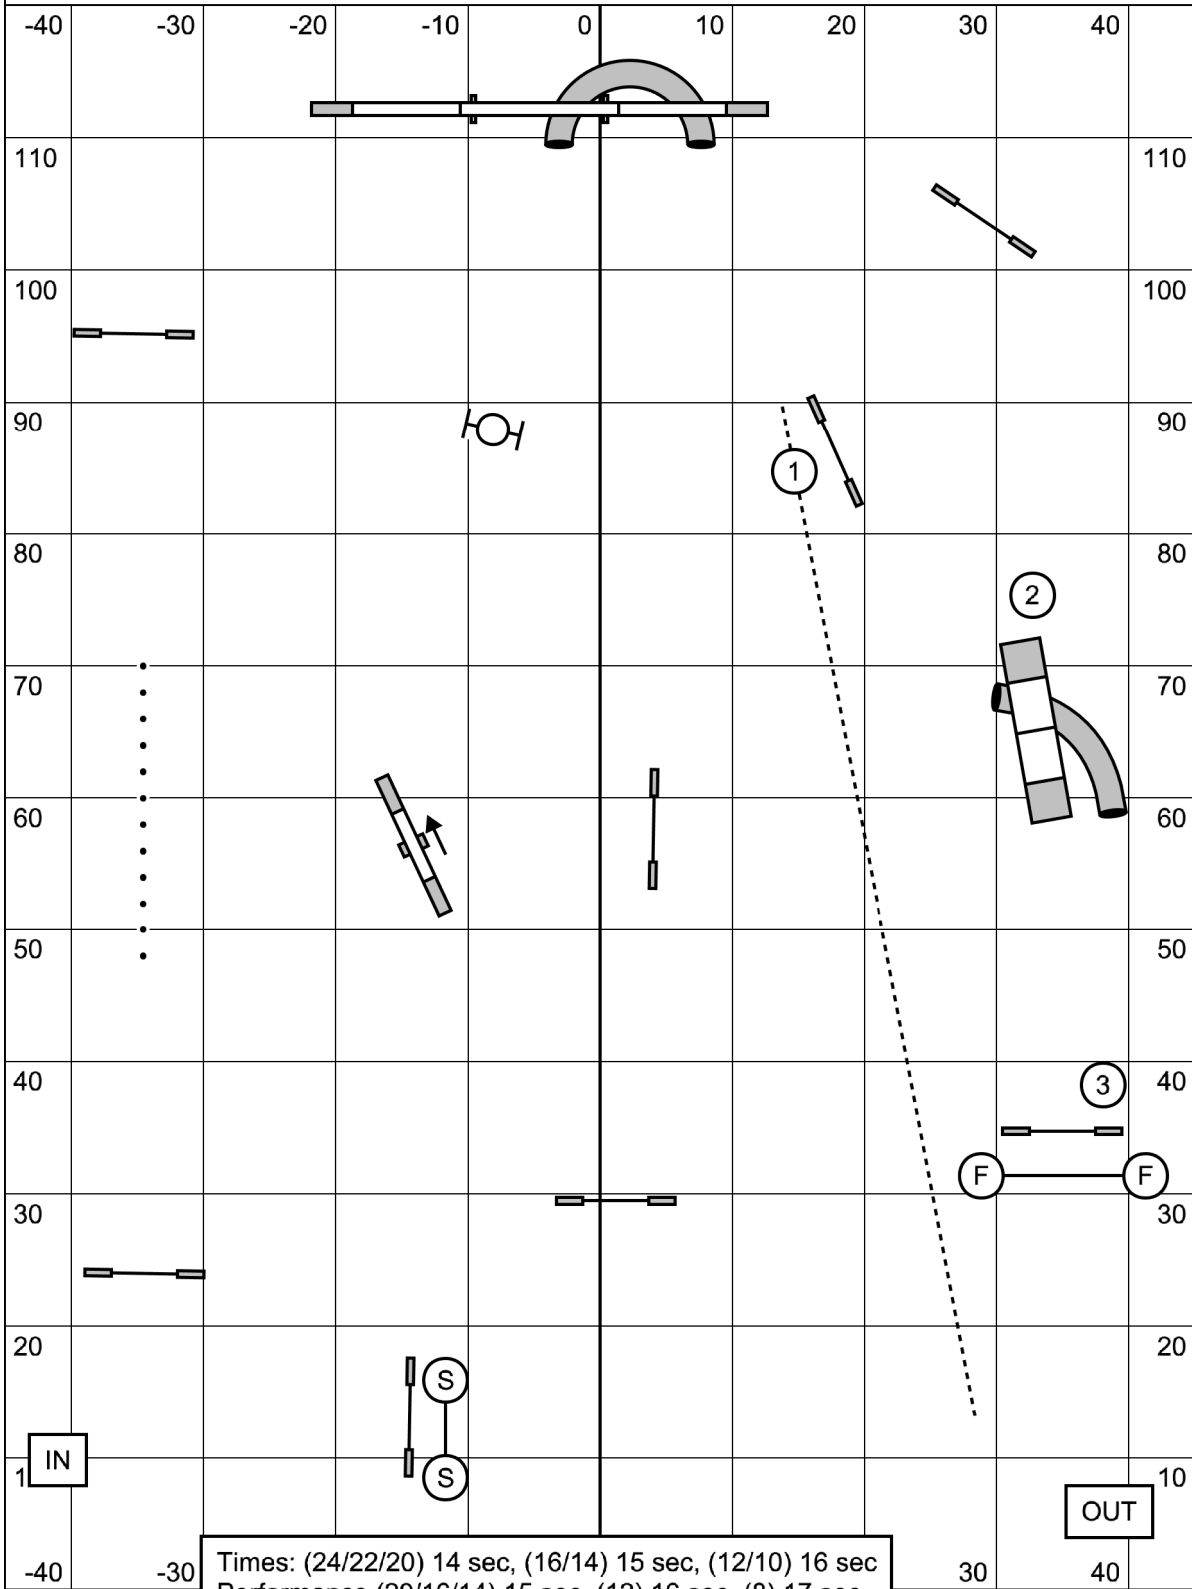

July, 10th 2022

Advanced/PII Gamblers

Times: (24/22/20) 14 sec, (16/14) 15 sec, (12/10) 16 sec
Performance (20/16/14) 15 sec, (12) 16 sec, (8) 17 sec

Stephen Routh

Riverside Canine Center
New England Regional
USDAA

1-2-3-5 System 13 points in the opening
Dog Walk 5, other contacts and weaves 3, tunnels/tire 2, jumps 1
No consecutive contacts, back to back OK
25 second opening Start Jump Bi-Directional