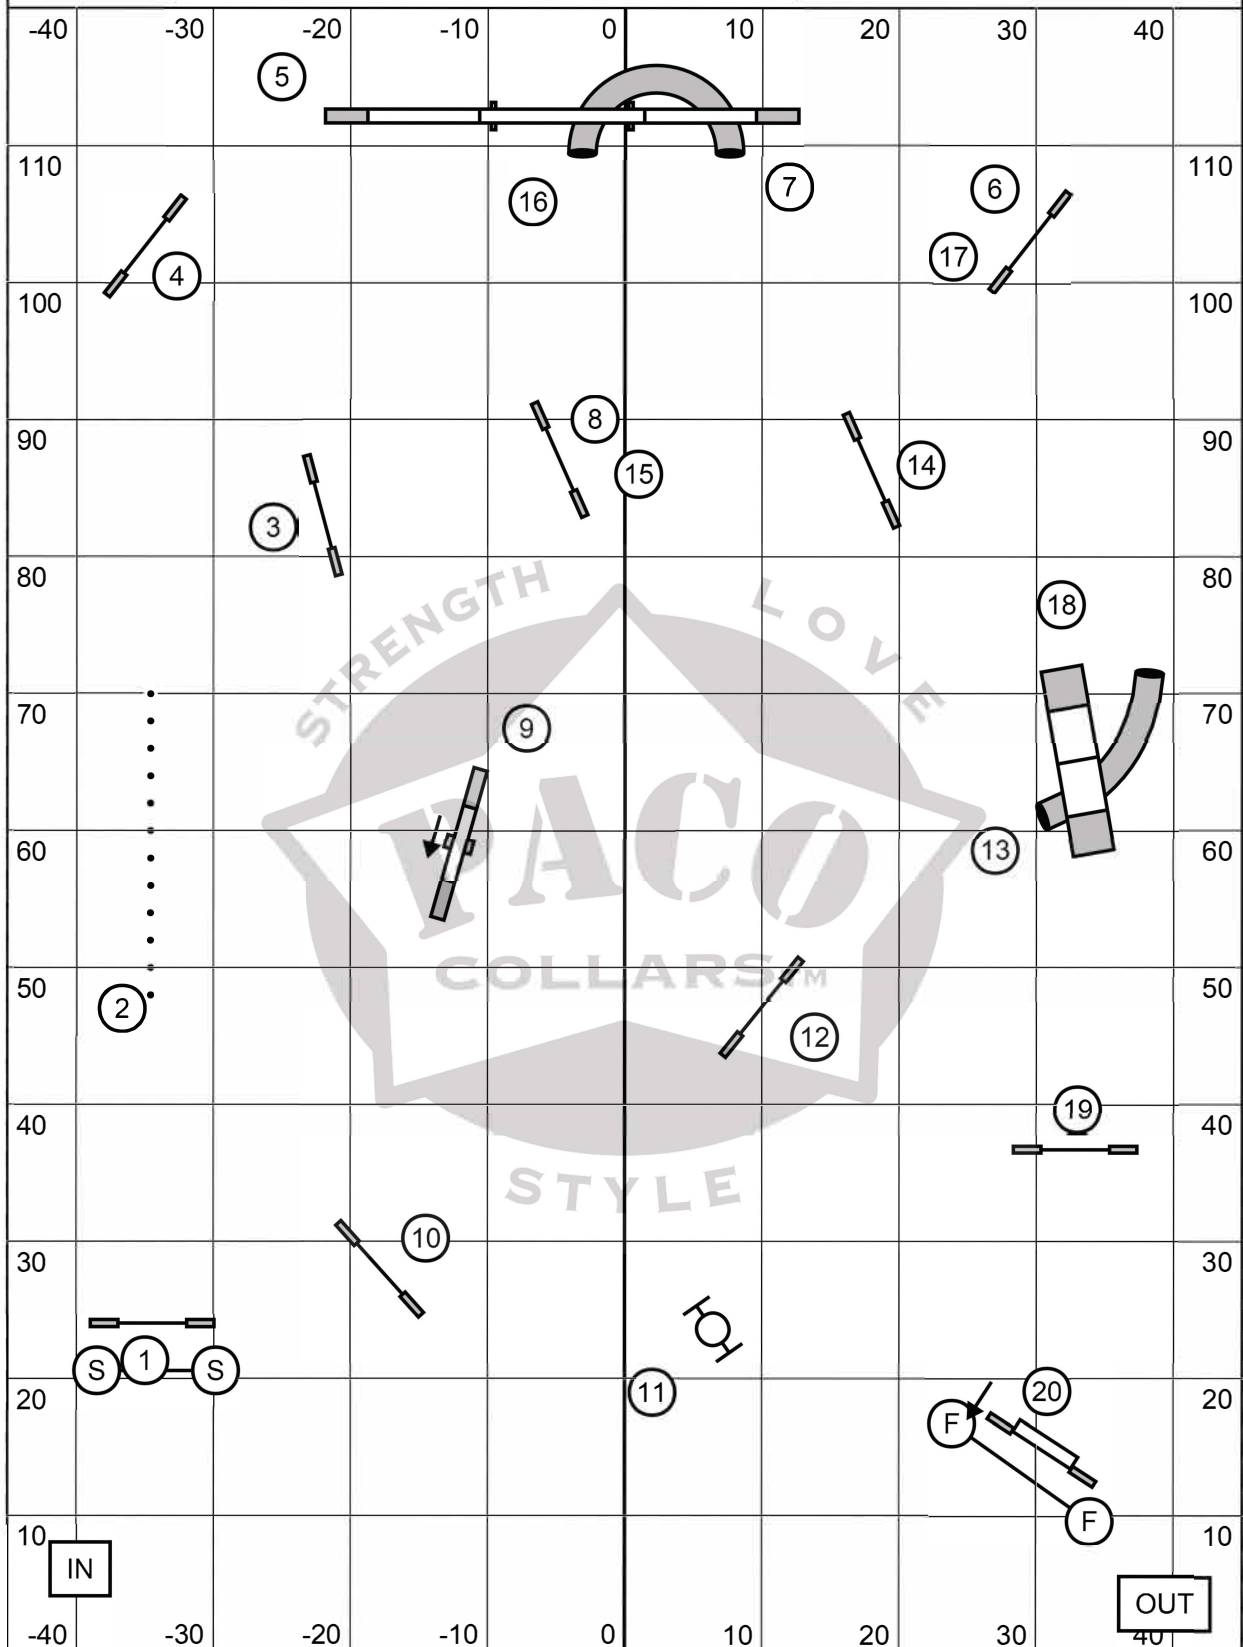

July, 10th 2022

Regional Grand Prix Semi-Finals

Riverside Canine Center
New England Regional
USDAA

Stephen Routh

Sponsored by Paco Collars