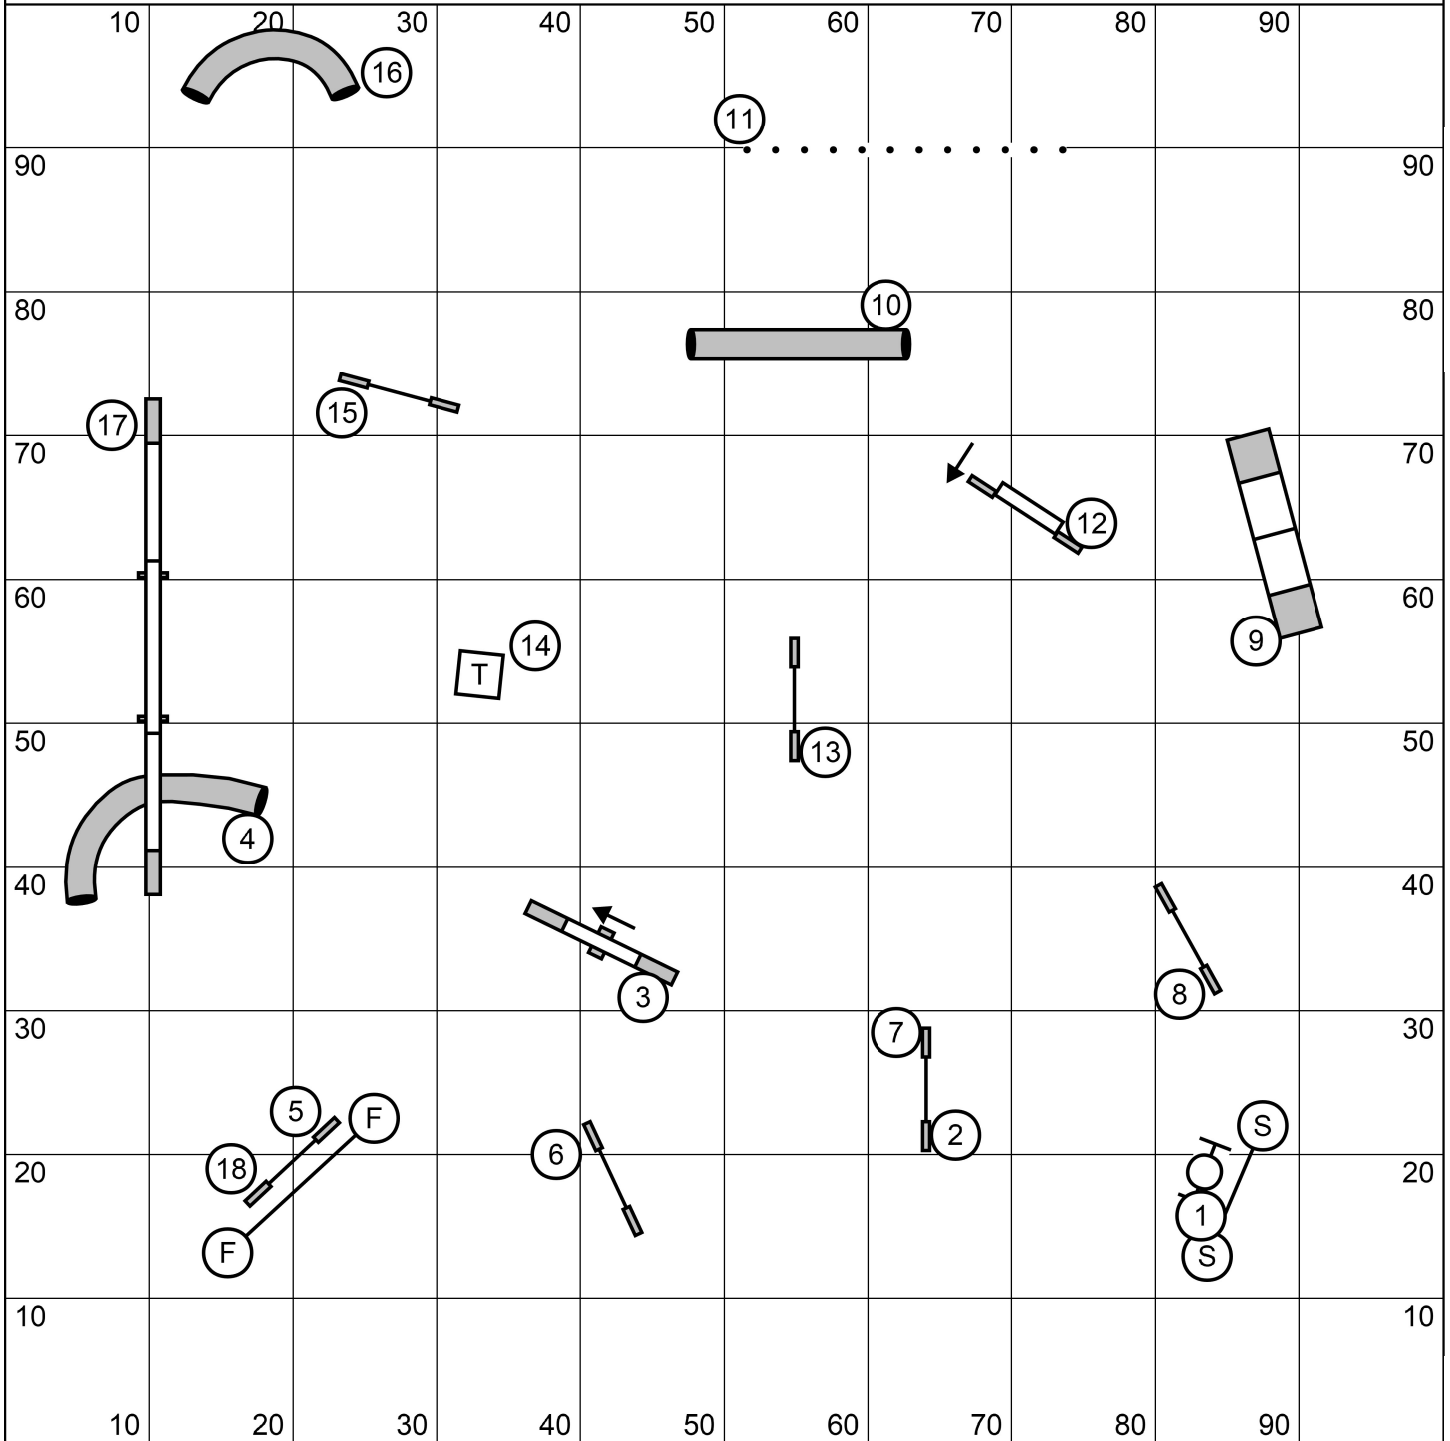

Play Agility With Style - Greenfield, MA
Saturday June 18, 2022 - Advanced/PII Standard

Judge: Terry Smorch - Lake Elmo, MN