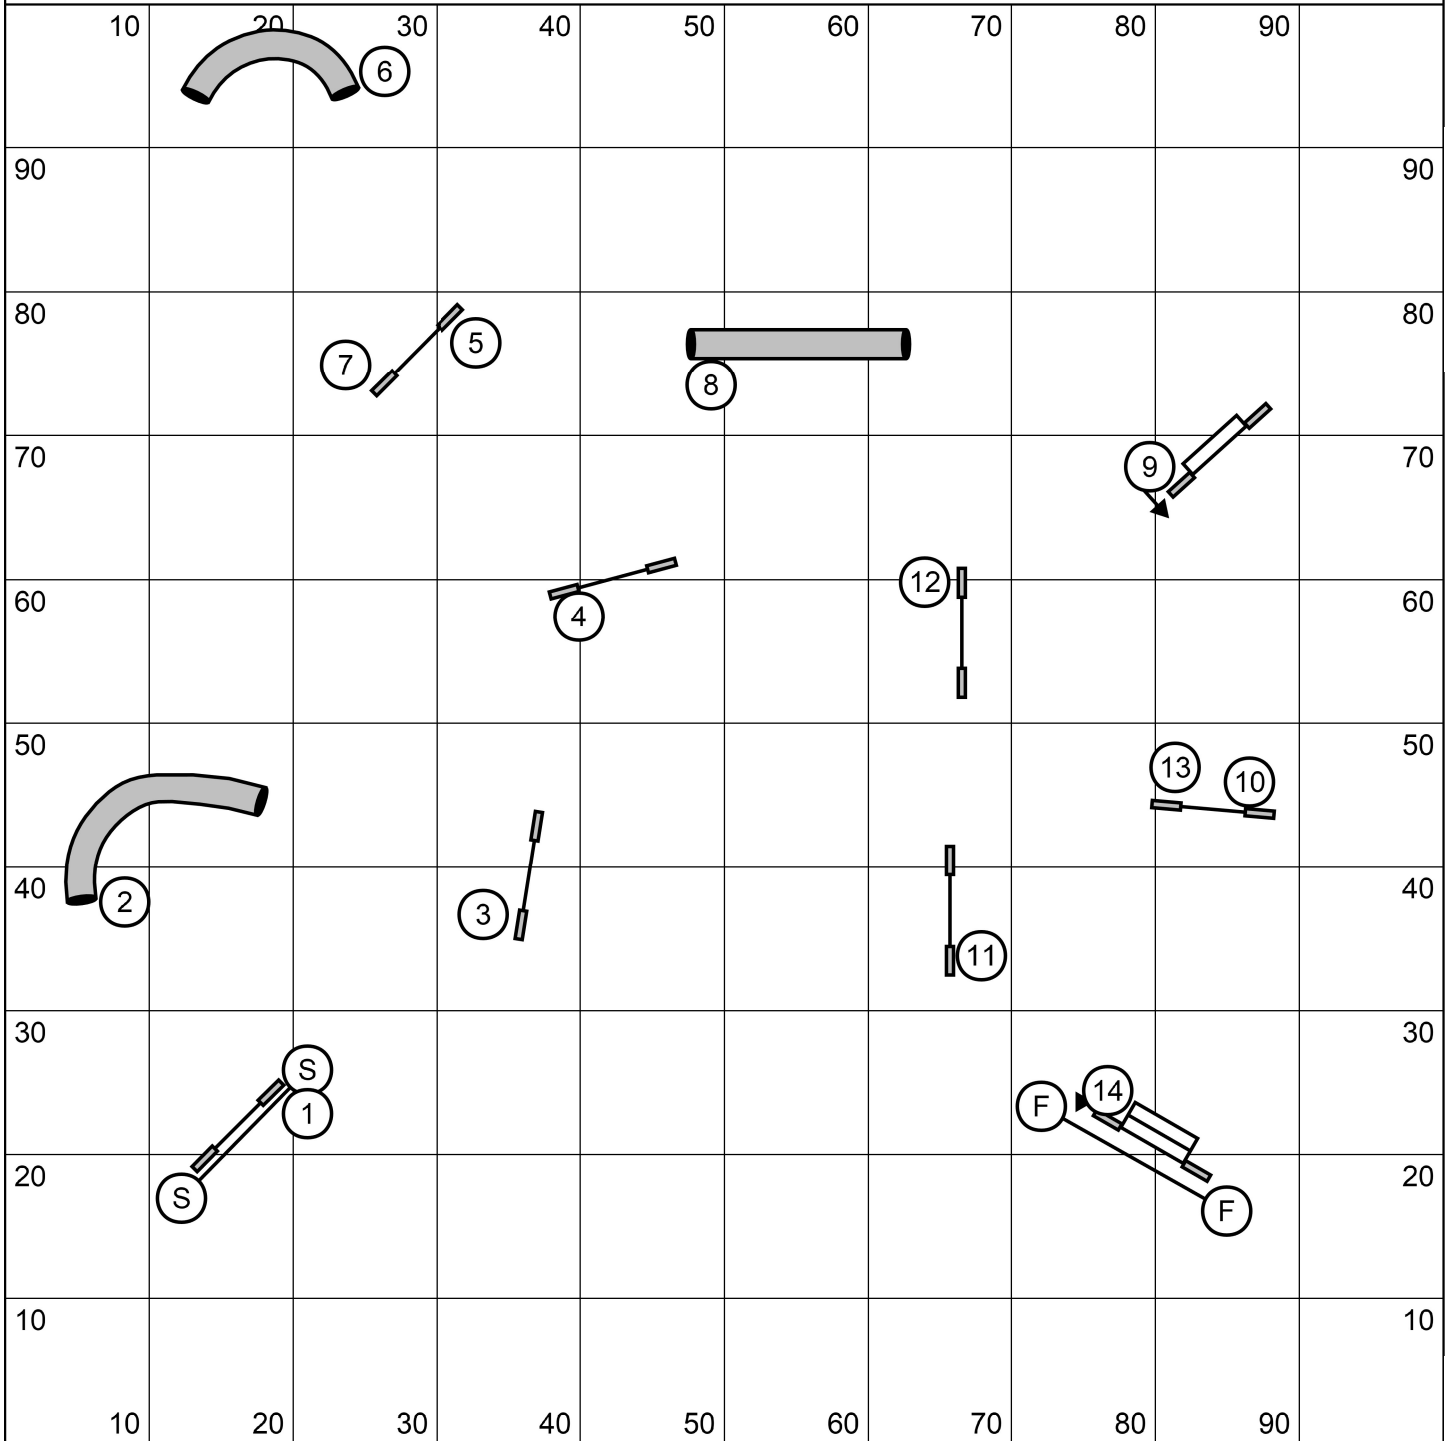

Play Agility With Style - Greenfield, MA
Saturday June 18, 2022 - Starters/PI Jumpers
Judge: Terry Smorch - Lake Elmo, MN