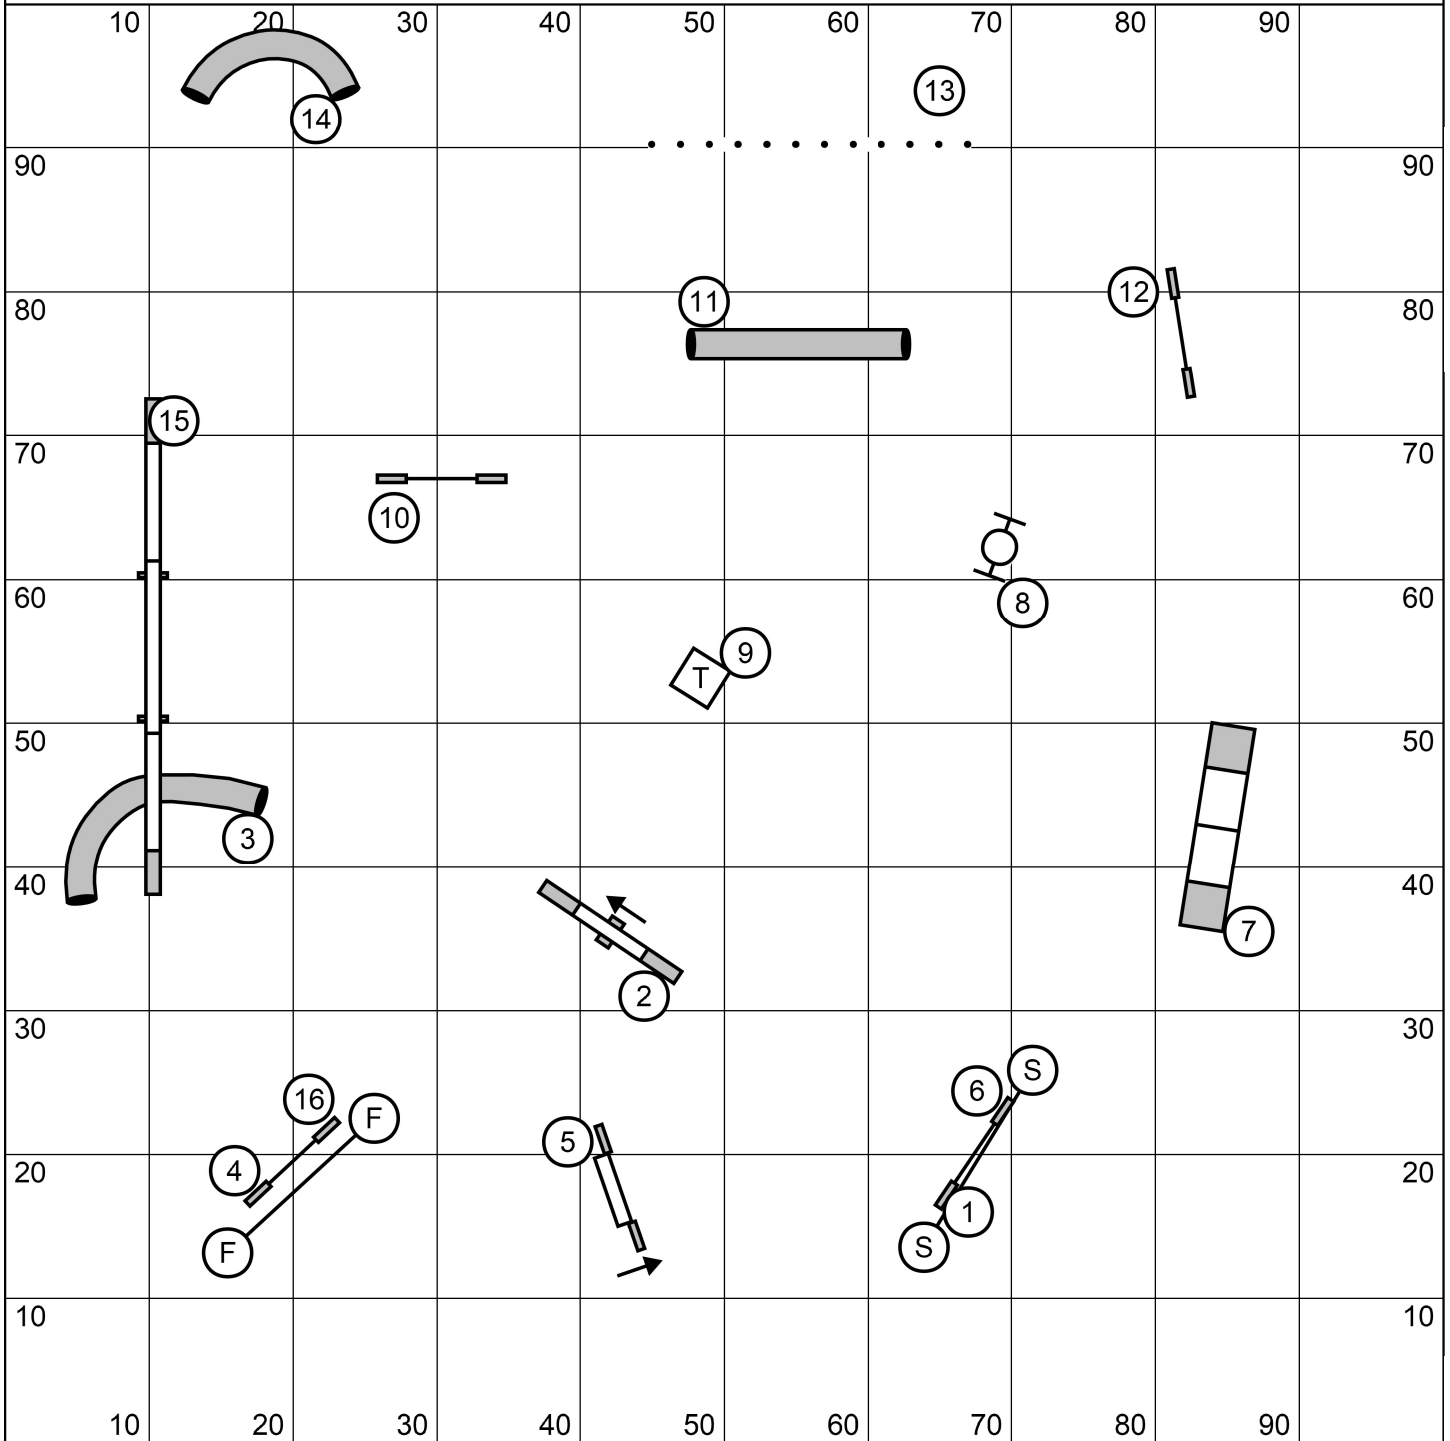

Play Agility With Style - Greenfield, MA
Saturday June 18, 2022 - Starters/PI Standard
Judge: Terry Smorch - Lake Elmo, MN