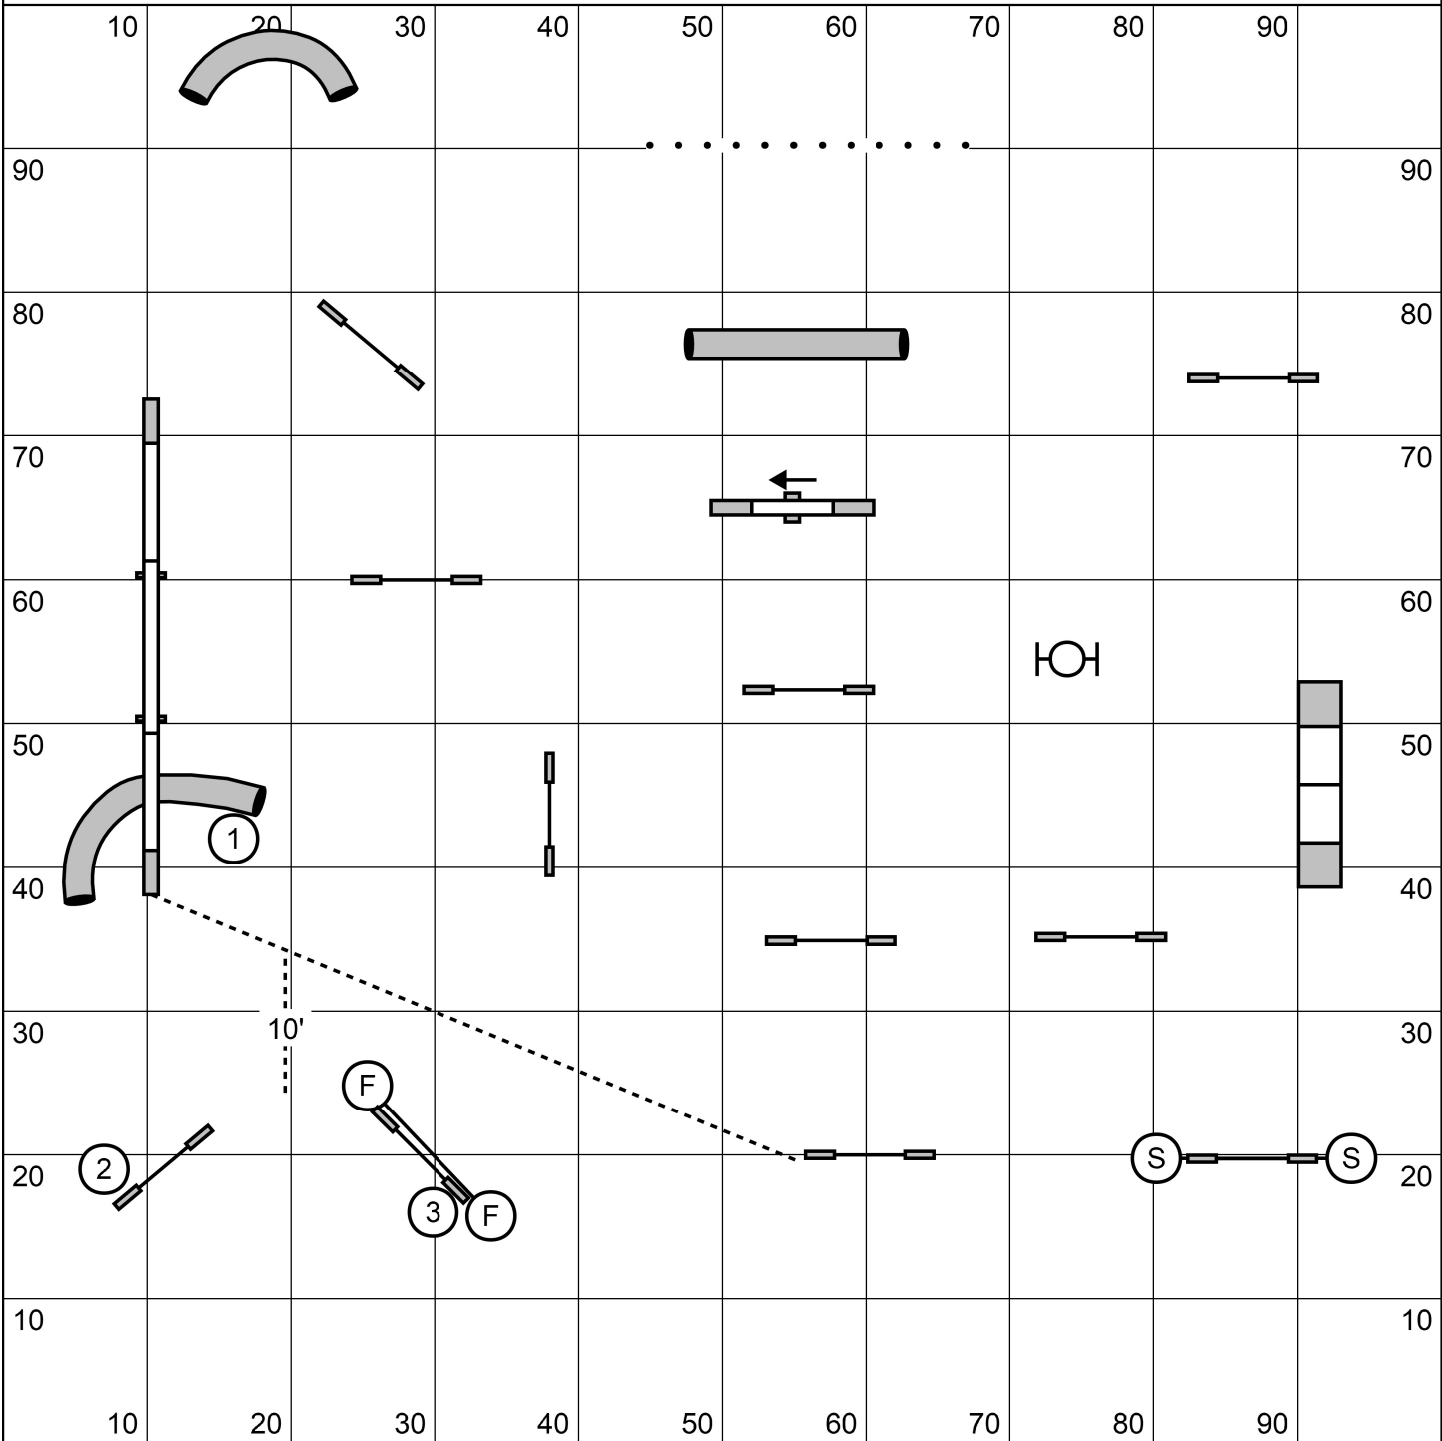

Play Agility With Style - Greenfield, MA
Saturday June 18, 2022 - Starters/PI Gamblers
Judge: Terry Smorch - Lake Elmo, MN

1-2-3-5 point system, Teeter = 5
Start jump is bi-directional and available for points.
Opening Time: 25 seconds
No contact-to-contact, No back-to-back on any obstacle
Gamble Times: 20/22/24" = 14 sec; 14/16" = 14 sec; 10/12" = 16 sec
Performance: 14/16/20" = 15 sec; 12" = 16 sec; 8" = 17 sec
Opening Points Needed = 13. Gamble Points = 20
gamble type = Directional Control