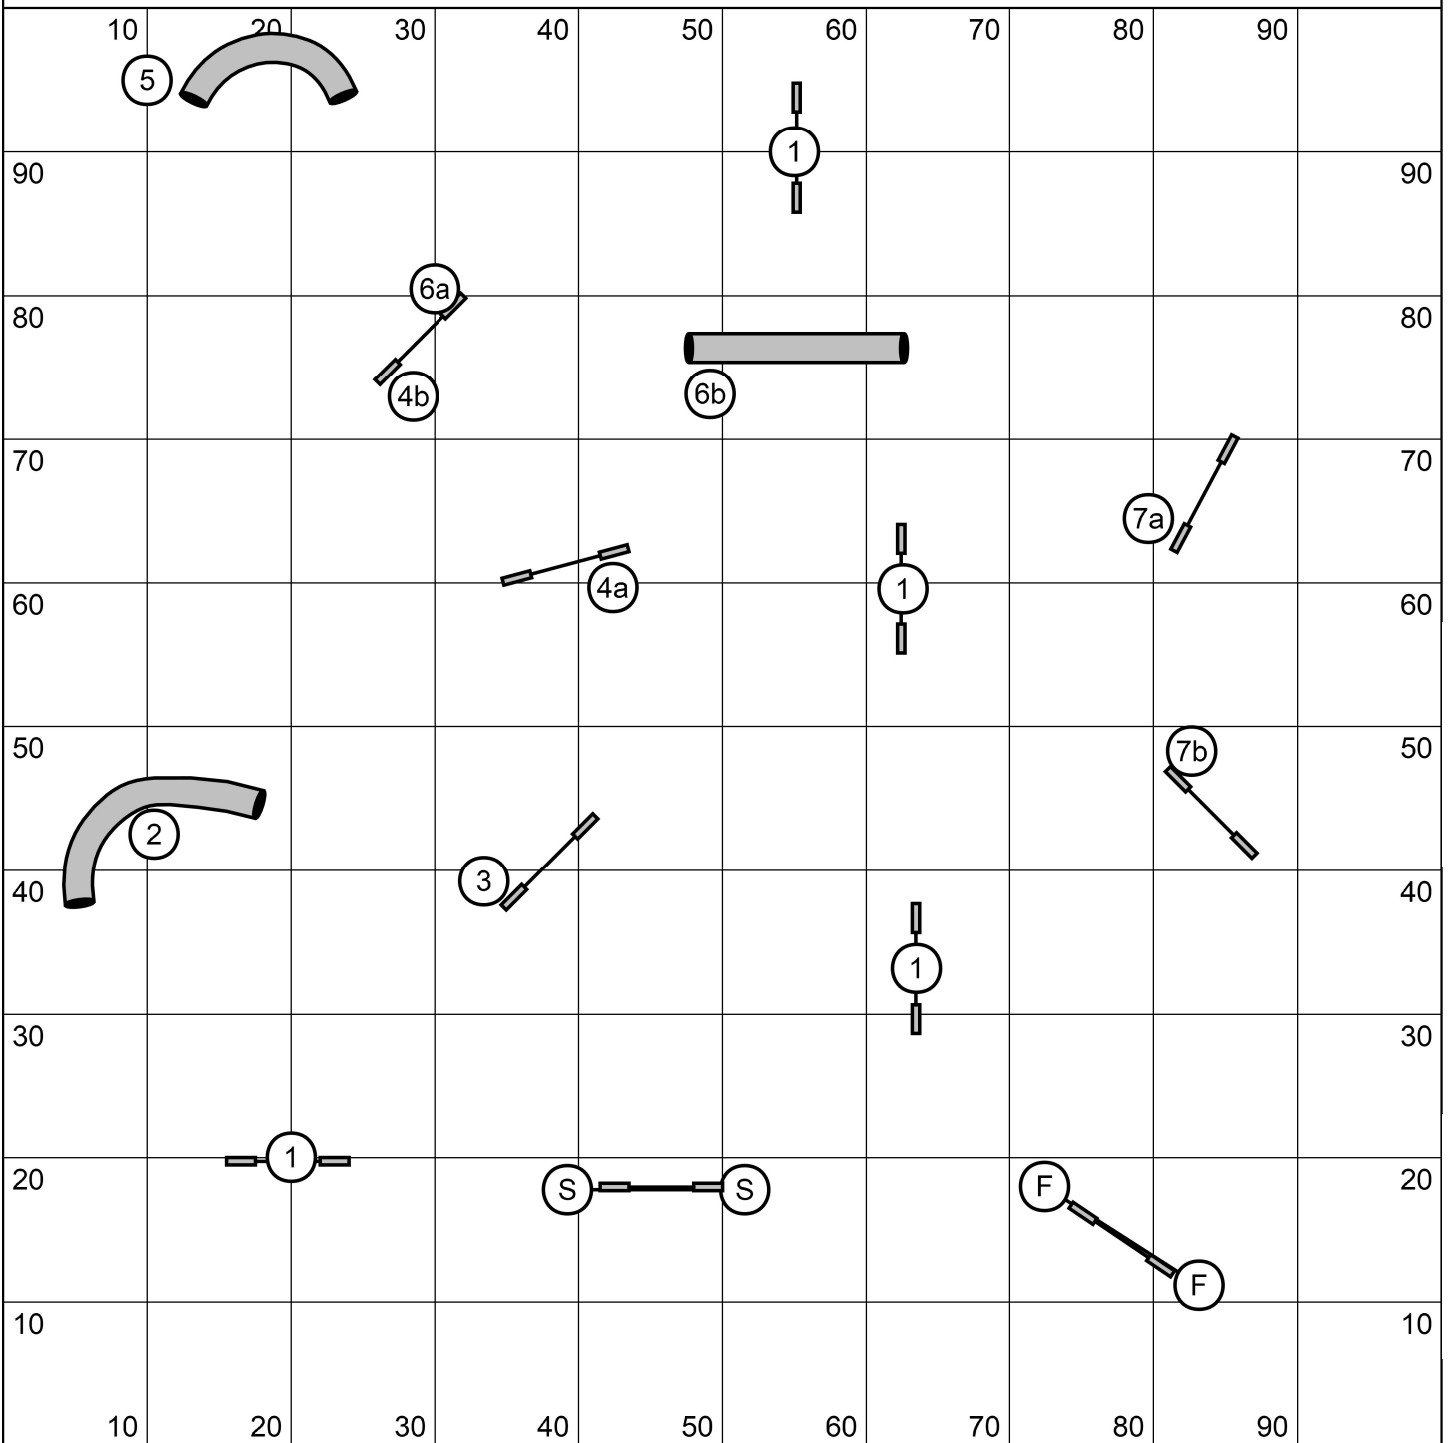

Play Agility With Style - Greenfield, MA
Saturday June 18, 2022 - Advanced/PII Snooker
Judge: Terry Smorch - Lake Elmo, MN

Start jump is bidirectional - no fault if taken again after starting.
Opening: 3 OR 4 Reds. All obstacles bi-directional. Combinations may be taken in any order, any direction. Repeated obstacles within a combo must be corrected for zero points.
Closing: 2 is bi-directional, all others as numbered.
Finish jump is bidirectional and live at all times.

C20/22/24 = 47 sec C14/16 = 49 sec C10/12 = 51 sec
P14/16/20 = 49 sec P12 = 51 sec P8 = 53 sec

Configuration = jumps and tunnels (45 to 55 sec)