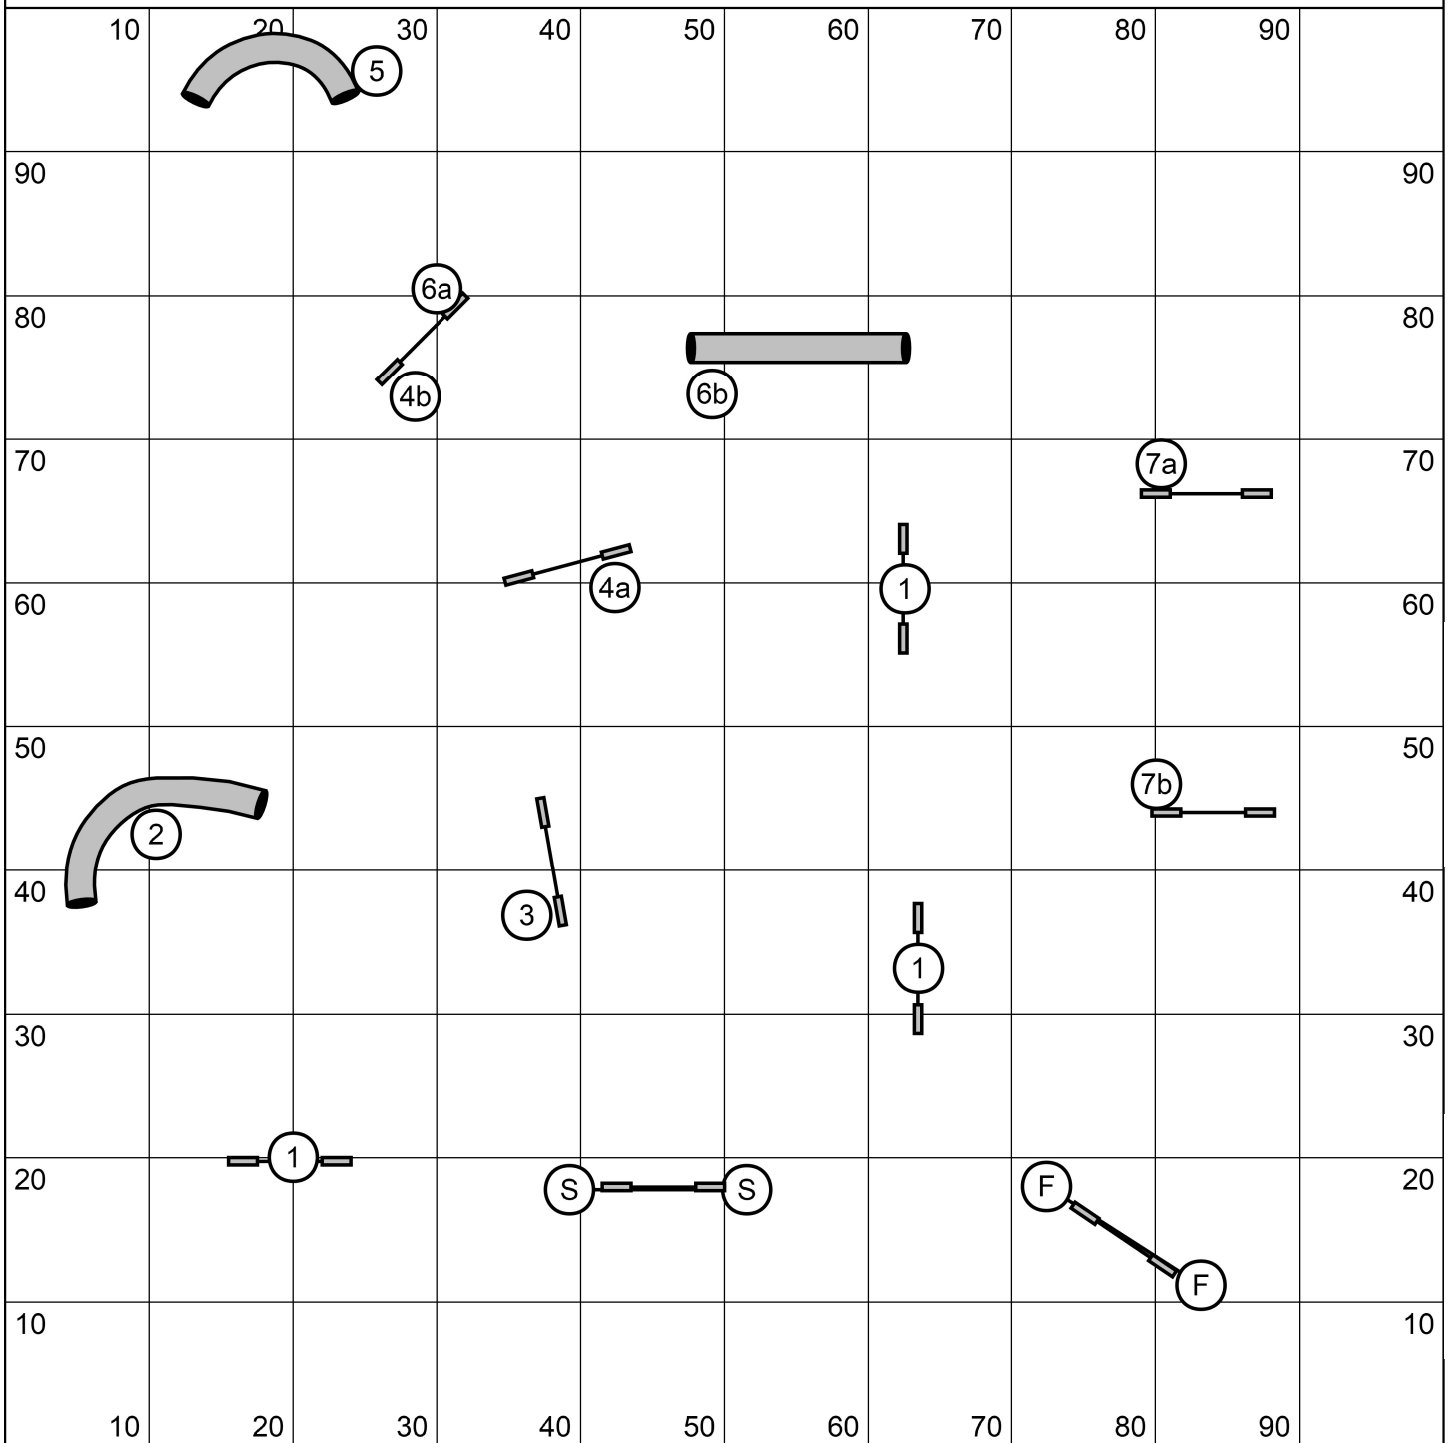

1-2-3-5 point system, Teeter = 5
 Start jump is bi-directional and available for points.
 Opening Time: 25 seconds
 No contact-to-contact, No back-to-back on any obstacle
 Gamble Times: 20/22/24" = 14 sec; 14/16" = 14 sec; 10/12" = 16 sec
 Performance: 14/16/20" = 15 sec; 12" = 16 sec; 8" = 17 sec
 Opening Points Needed = 13. Gamble Points = 20
 gamble type = Directional Control

Judge: Terry Smorch - Lake Elmo, MN

Play Agility With Style - Greenfield, MA
Saturday June 18, 2022 - Starters/PI Snooker
 Judge: Terry Smorch - Lake Elmo, MN

Start jump is bidirectional - no fault if taken again after starting.
 Opening: 3 Reds. All obstacles bi-directional. Combinations may be taken in any order, any direction.
 Repeated obstacles within a combo must be corrected for zero points.
 Closing: 2 is bi-directional, all others as numbered.
 Finish jump is bidirectional and live at all times.