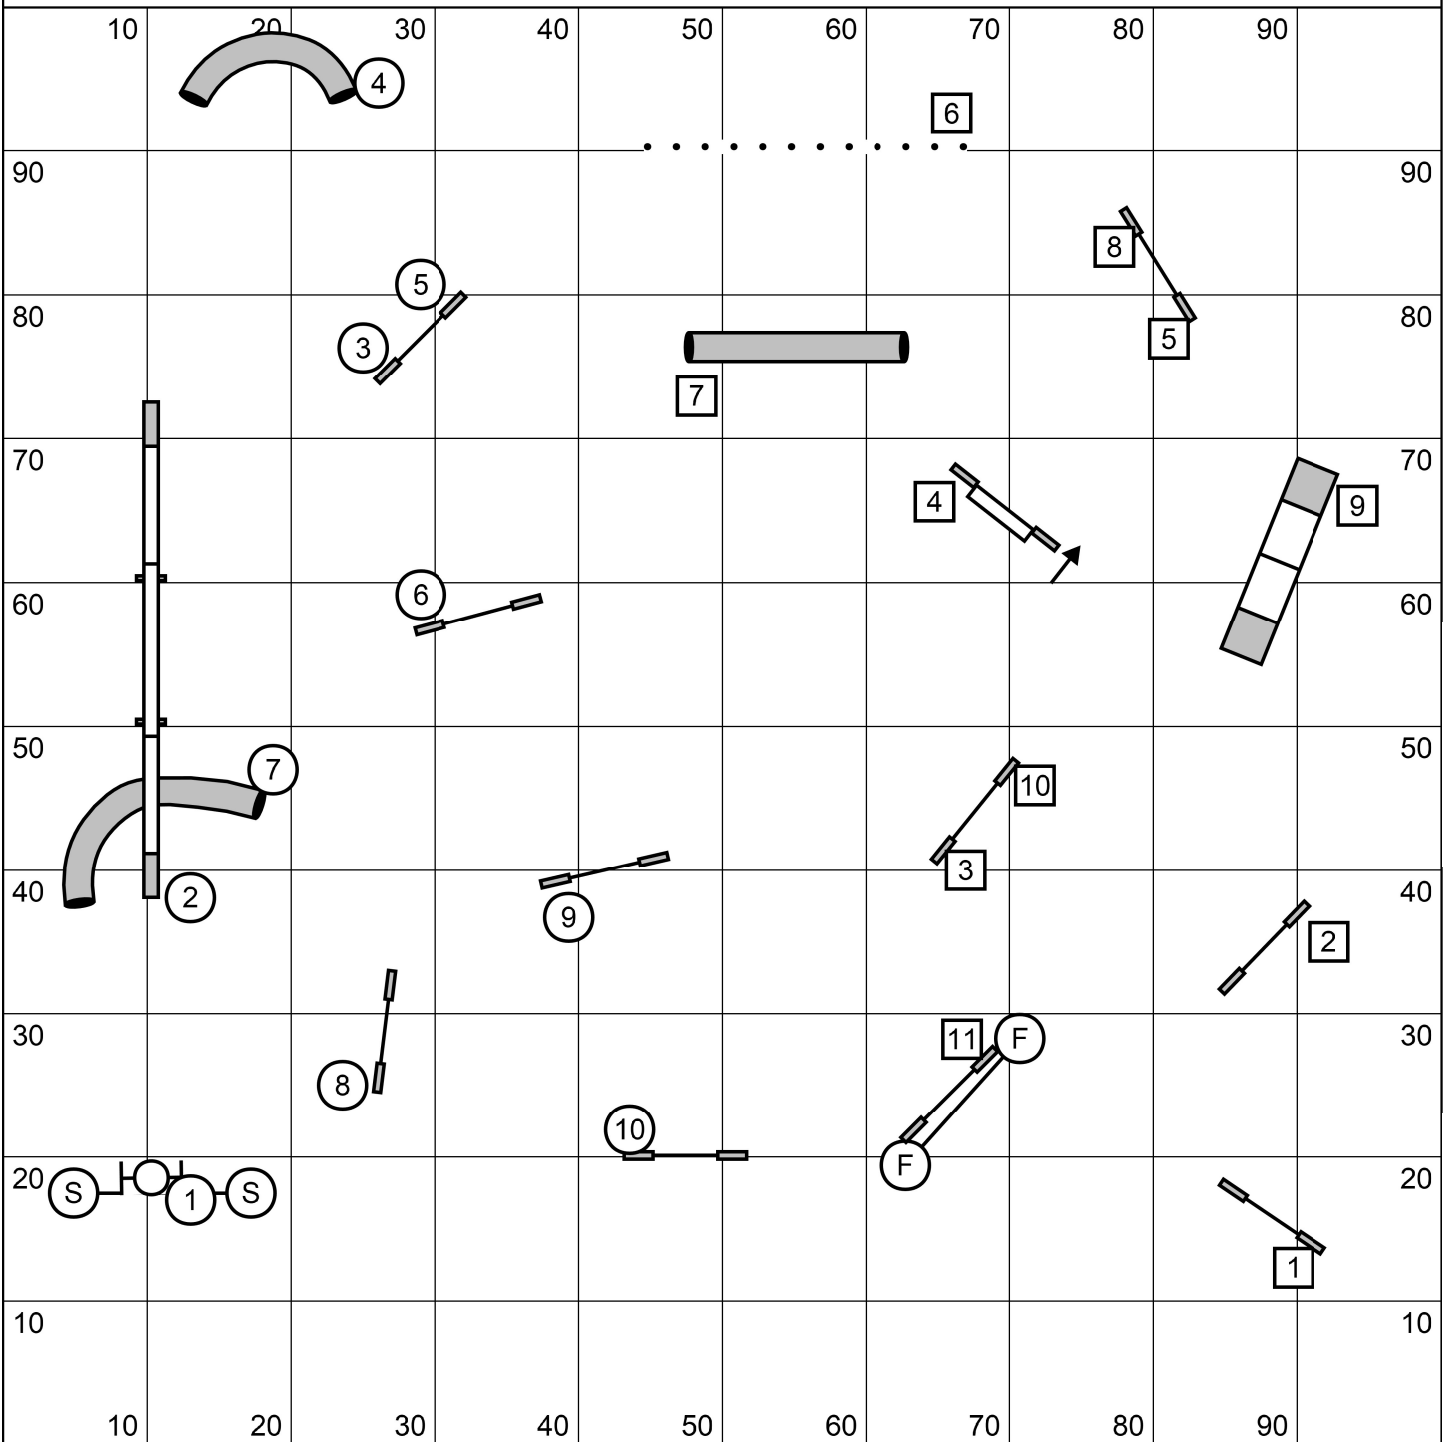

Judge: Terry Smorch - Lake Elmo, MN

1-2-3-5 point system, Weaves = 5

Start jump is bi-directional and available for points.

Opening Time: 25 seconds

No contact-to-contact, No back-to-back on any obstacle

Gamble Times: 20/22/24" = 14 sec; 14/16" = 15 sec; 10/12" = 16 sec

Performance: 14/16/20" = 15 sec; 12" = 16 sec; 8" = 17 sec

Veteran: 12/16" = 16 sec; 8" = 17 sec, 4" = 18 sec

Opening Points Needed = 13. Gamble Points = 20

gamble type = Discrimination

Play Agility With Style - Greenfield, MA
Saturday June 18, 2022 - Grand Prix
 Judge: Terry Smorch - Lake Elmo, MN

Play Agility With Style - Greenfield, MA
Saturday June 18, 2022 - Combined Pairs Relay

Judge: Terry Smorch - Lake Elmo, MN

First Half Squares, Second Half Circles.

Mixed height pairs may choose sides - please let Gate Steward know your running order.

Exchange: 2nd Dog and handler must stay behind plane of jump#1 until 1st dog crosses plane of jump #11

Play Agility With Style - Greenfield, MA
Saturday June 18, 2022 - Masters/PlII/Vet Snooker

Judge: Terry Smorch - Lake Elmo, MN