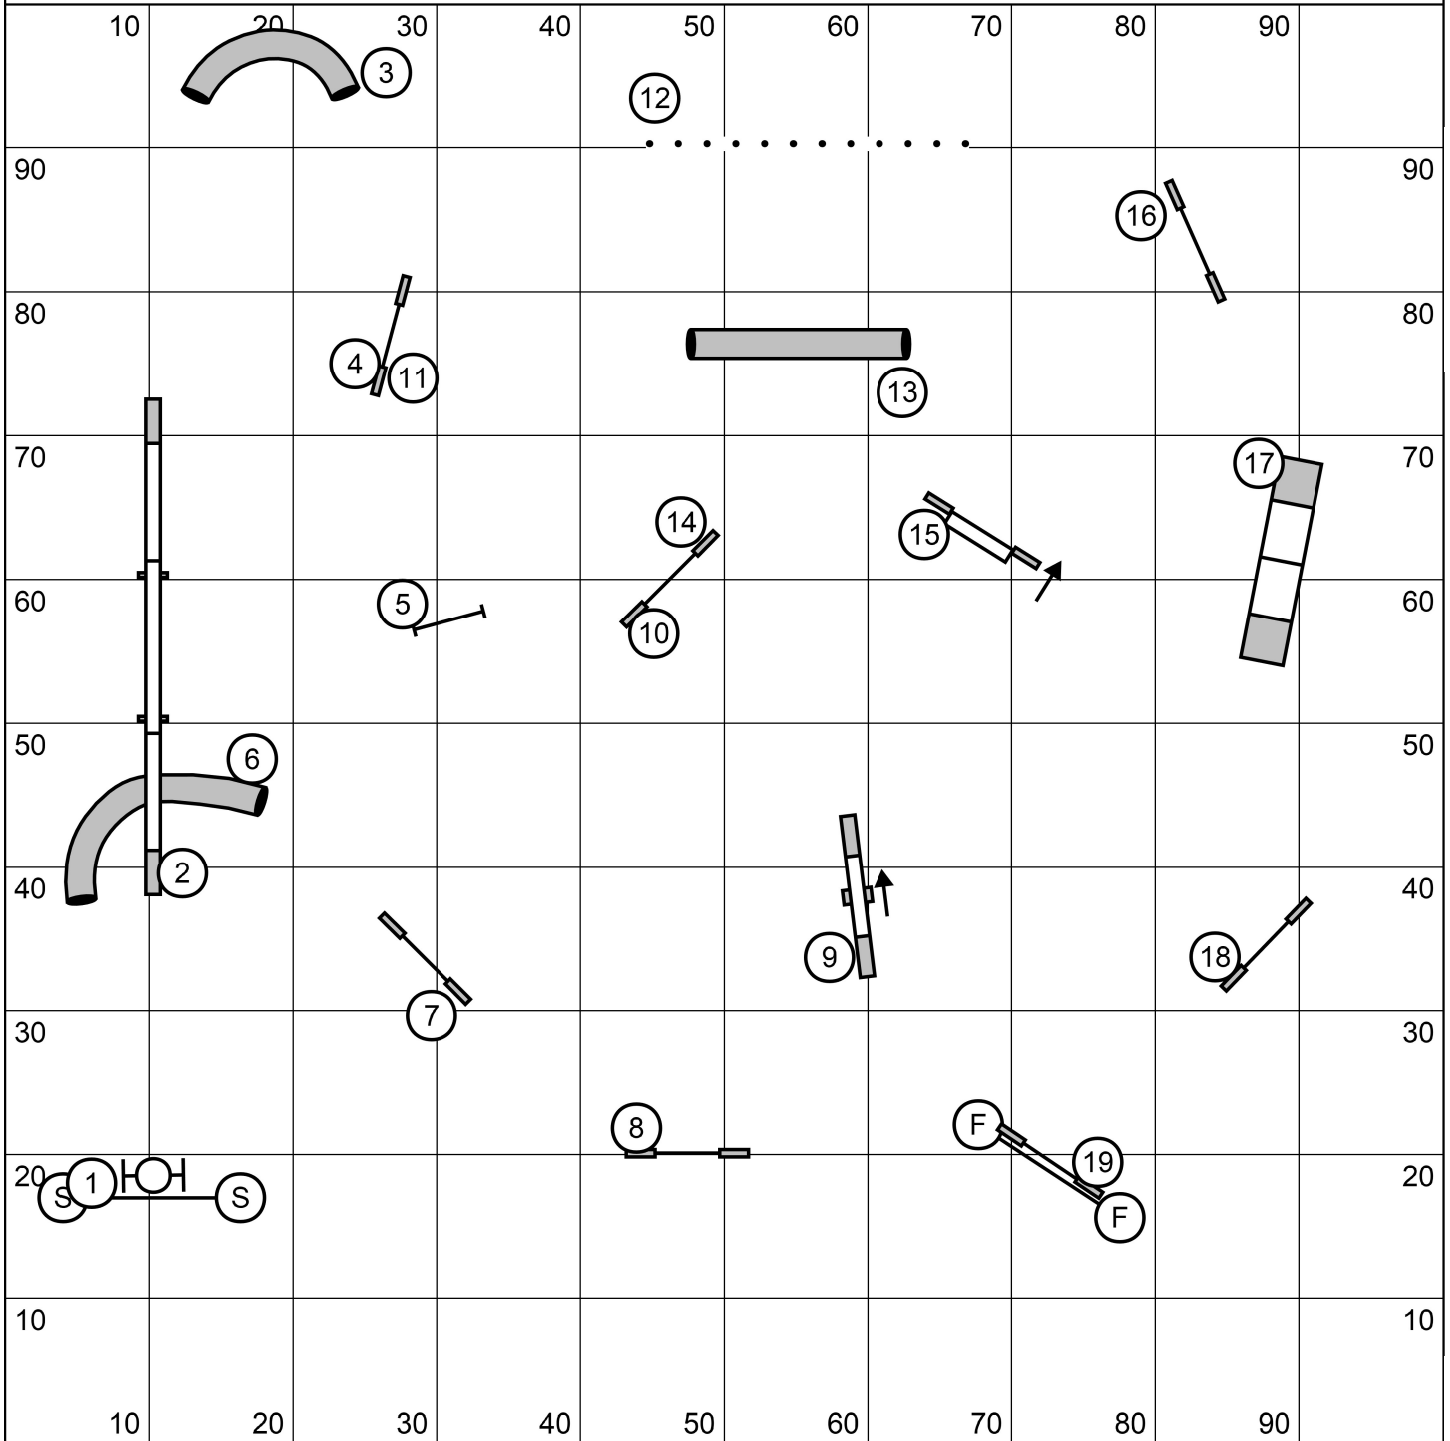

Play Agility With Style - Greenfield, MA
Saturday June 18, 2022 - Grand Prix
Judge: Terry Smorch - Lake Elmo, MN