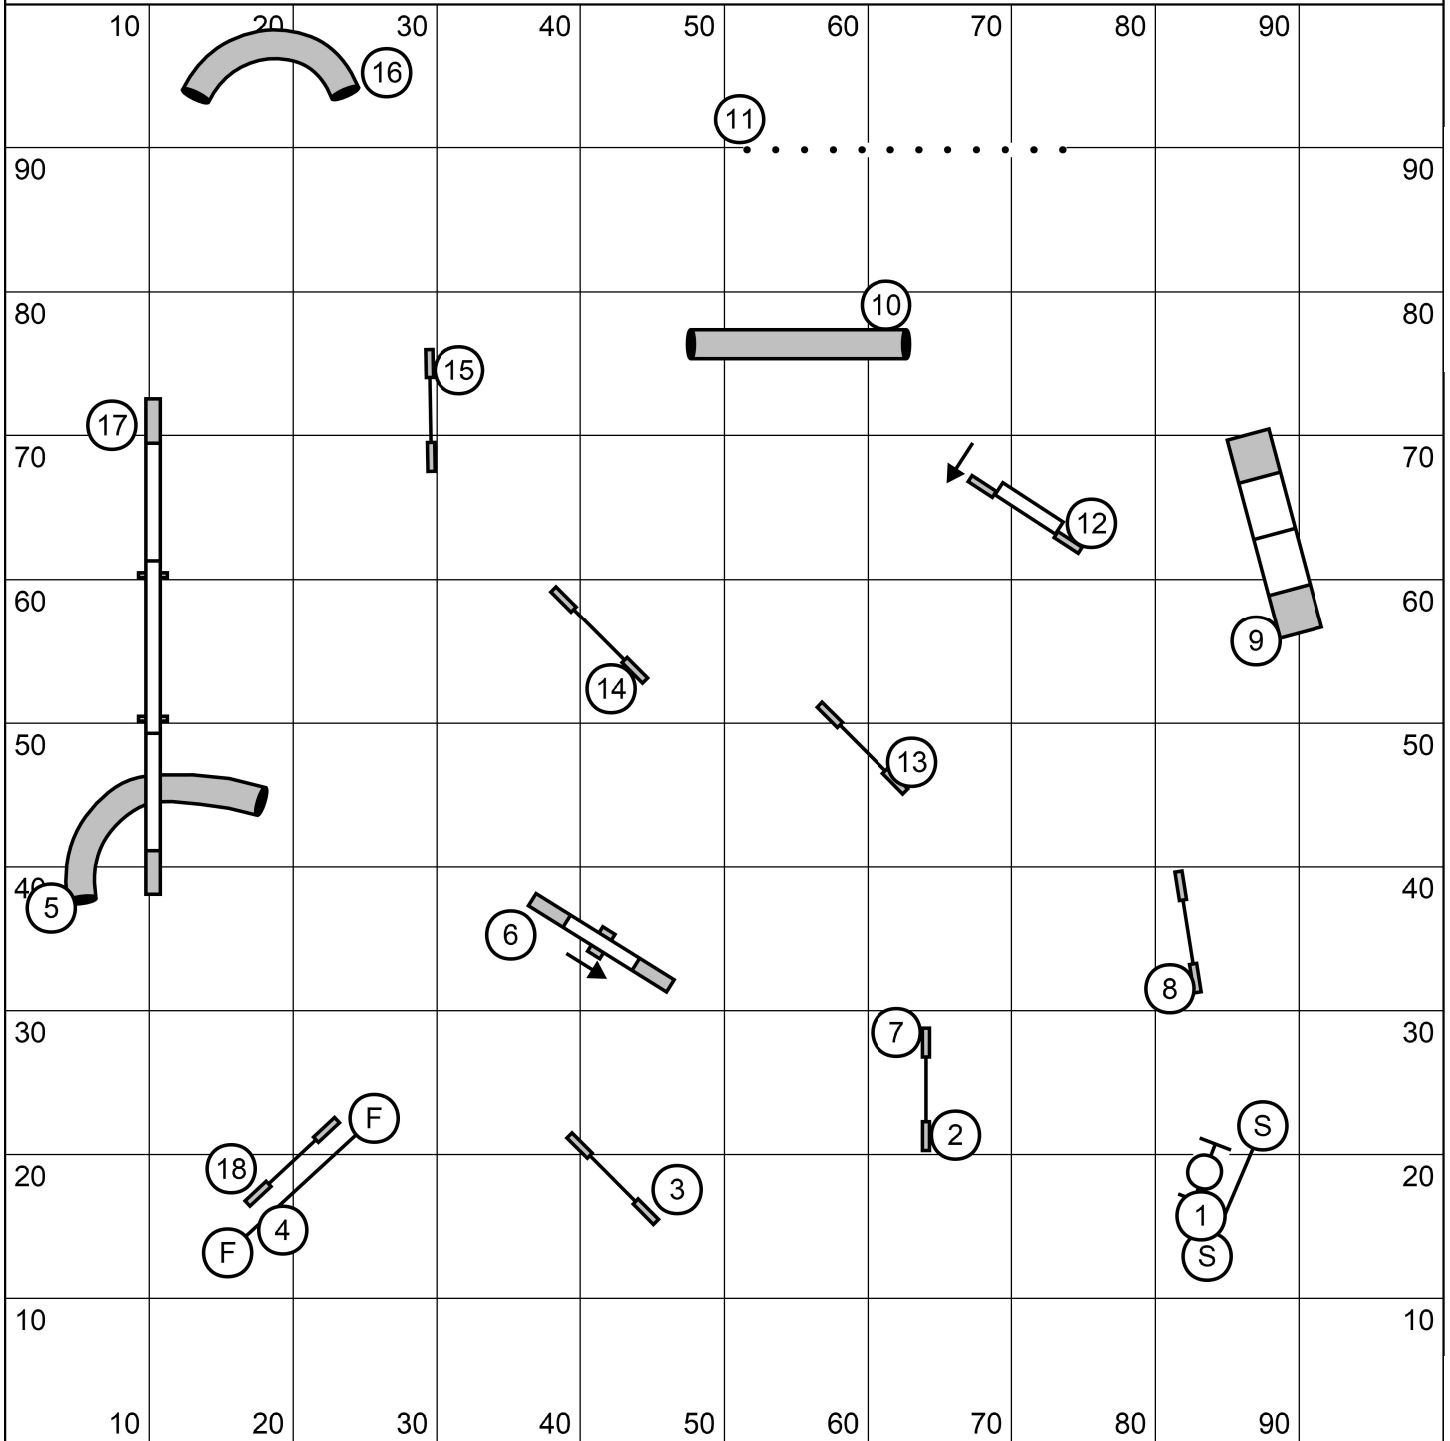

Play Agility With Style - Greenfield, MA
Saturday June 18, 2022 - Masters/PIII/Vet Standard
Judge: Terry Smorch - Lake Elmo, MN