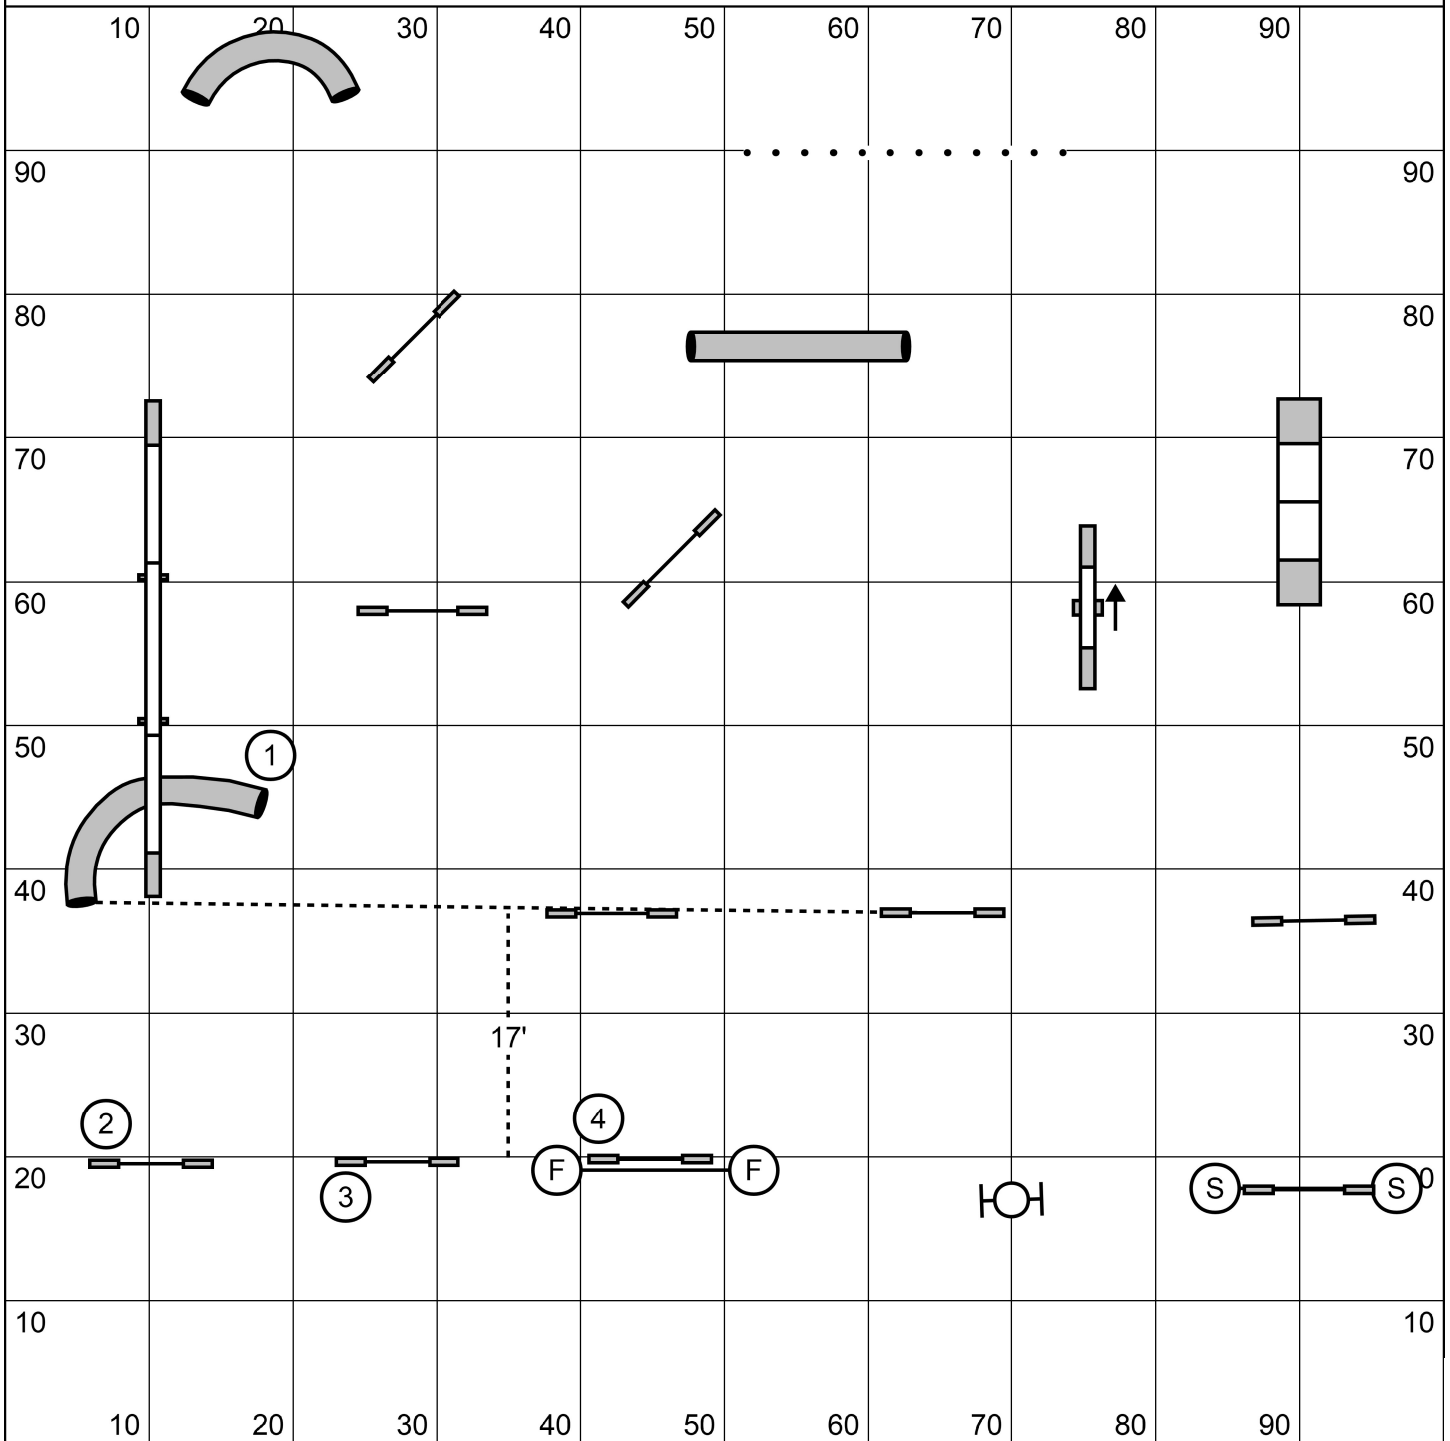

Judge: Terry Smorch - Lake Elmo, MN

1-2-3-5 point system, Weaves = 5

Start jump is bi-directional and available for points.

Opening Time: 25 seconds

No contact-to-contact, No back-to-back on any obstacle

Gamble Times: 20/22/24" = 14 sec; 14/16" = 15 sec; 10/12" = 16 sec