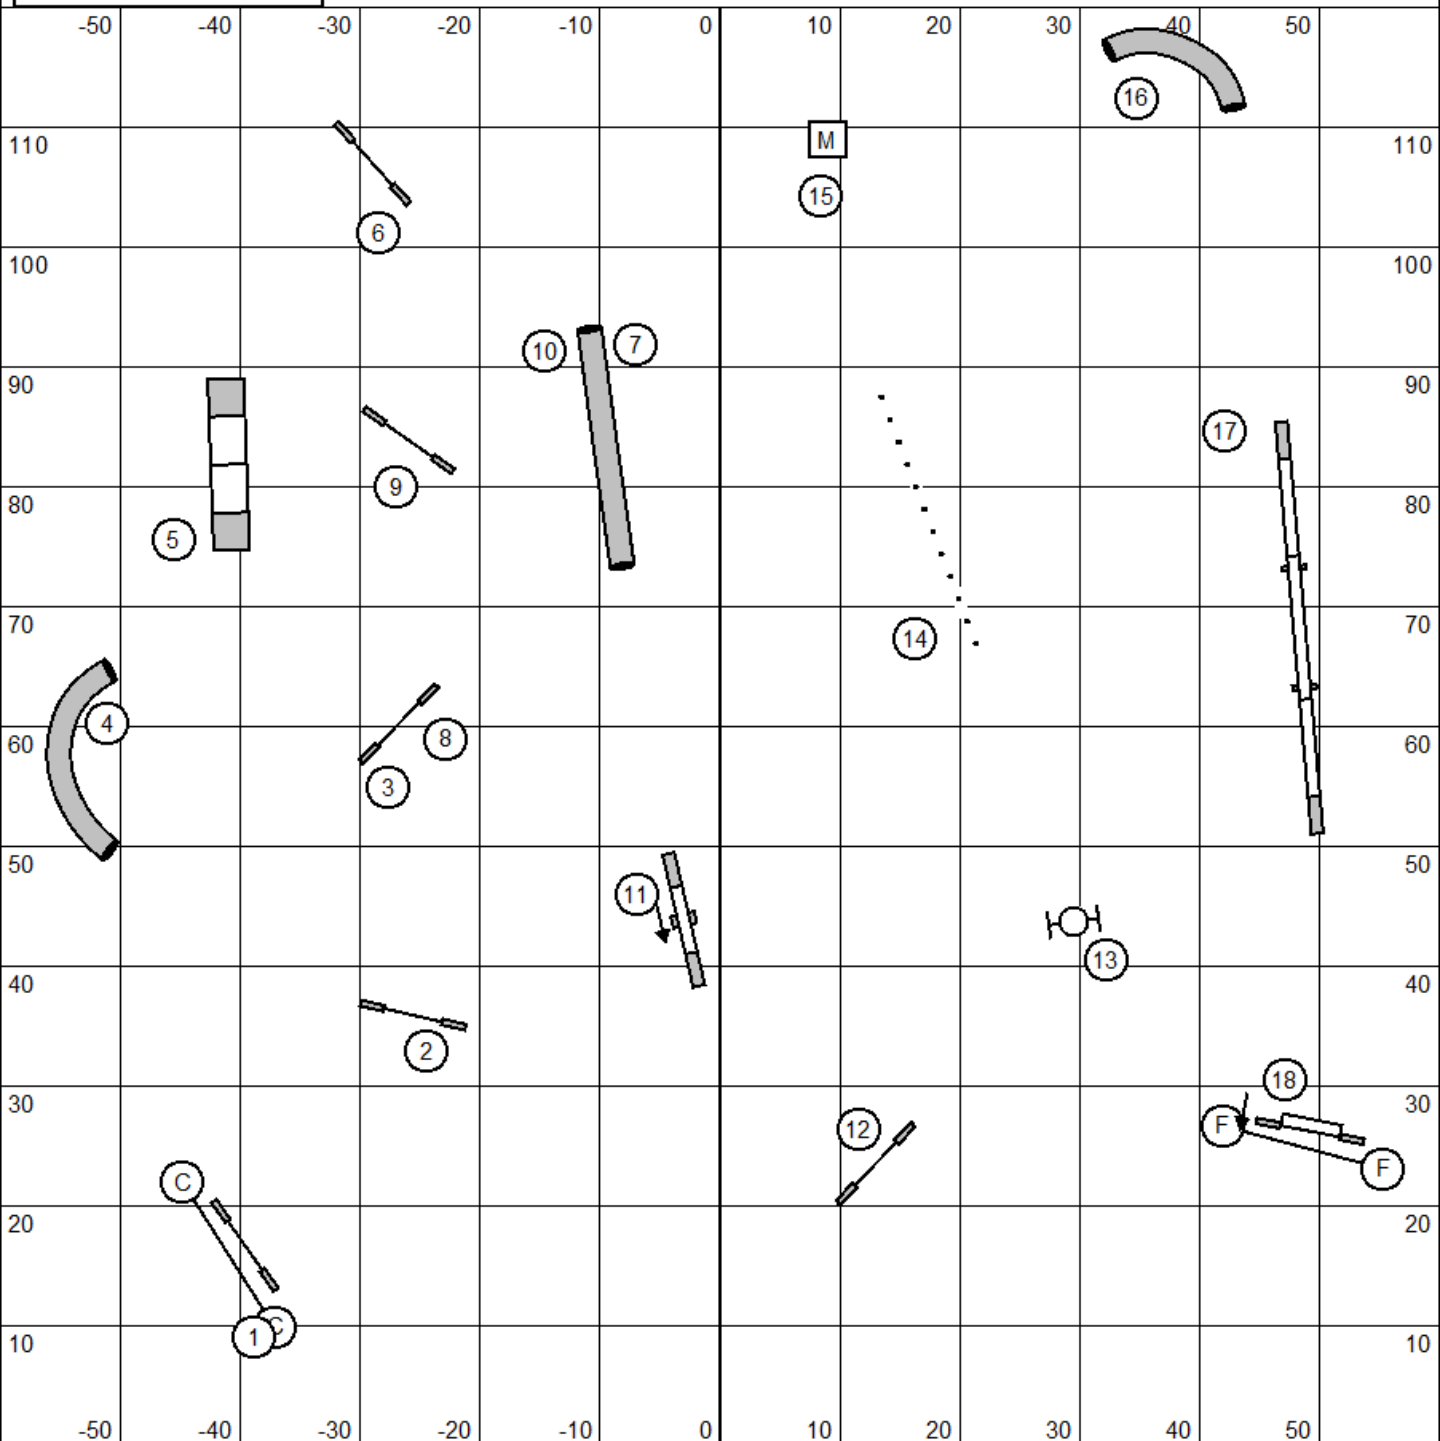

System 1-3-5-7
 Teeter 7 points.

Back to Back is OK.
 Contact to Contact it's OK.

NOMAD
 Judge: Francisco Berjon
 June 12, 2022

Starters Standard / PI

NOMAD
Judge: Francisco Berjon
June 12, 2022

Advanced Standard / PII