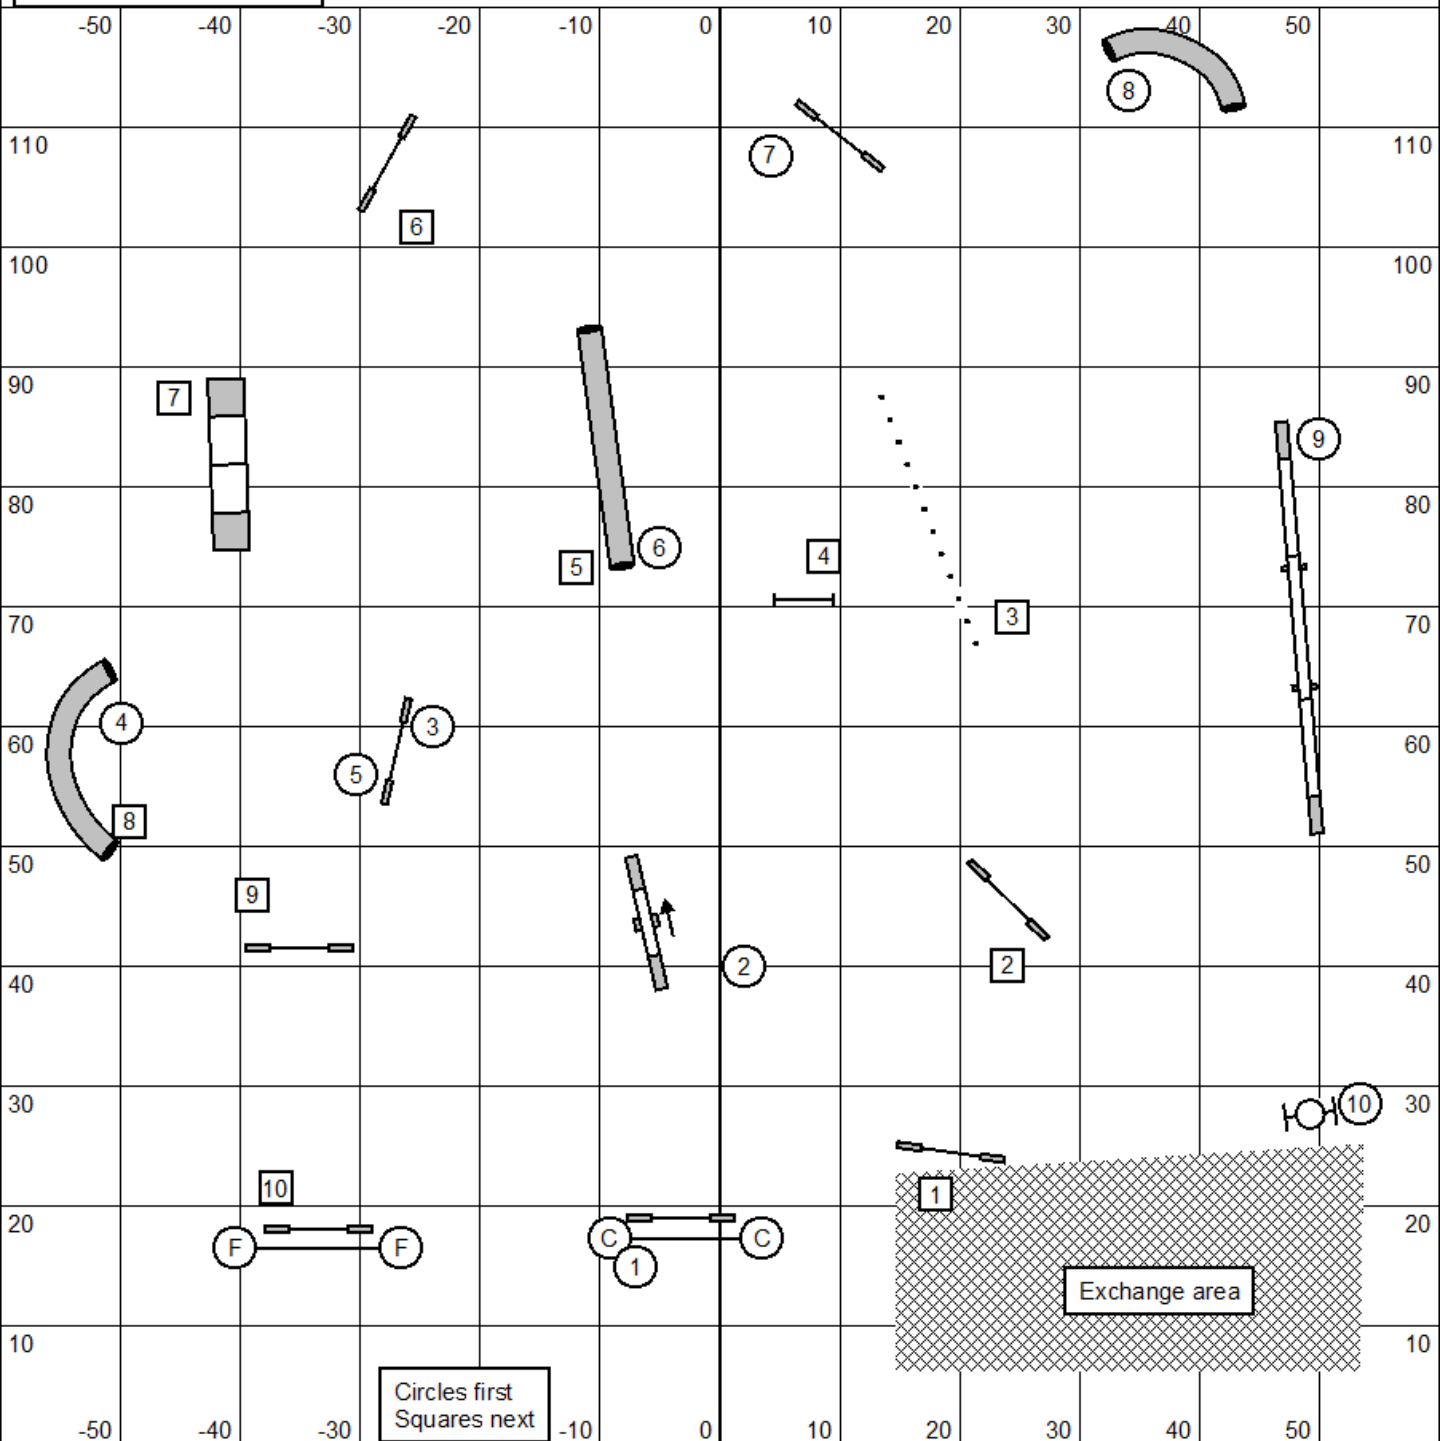

NOMAD
Judge: Francisco Berjon
June 12, 2022

Pairs All Levels