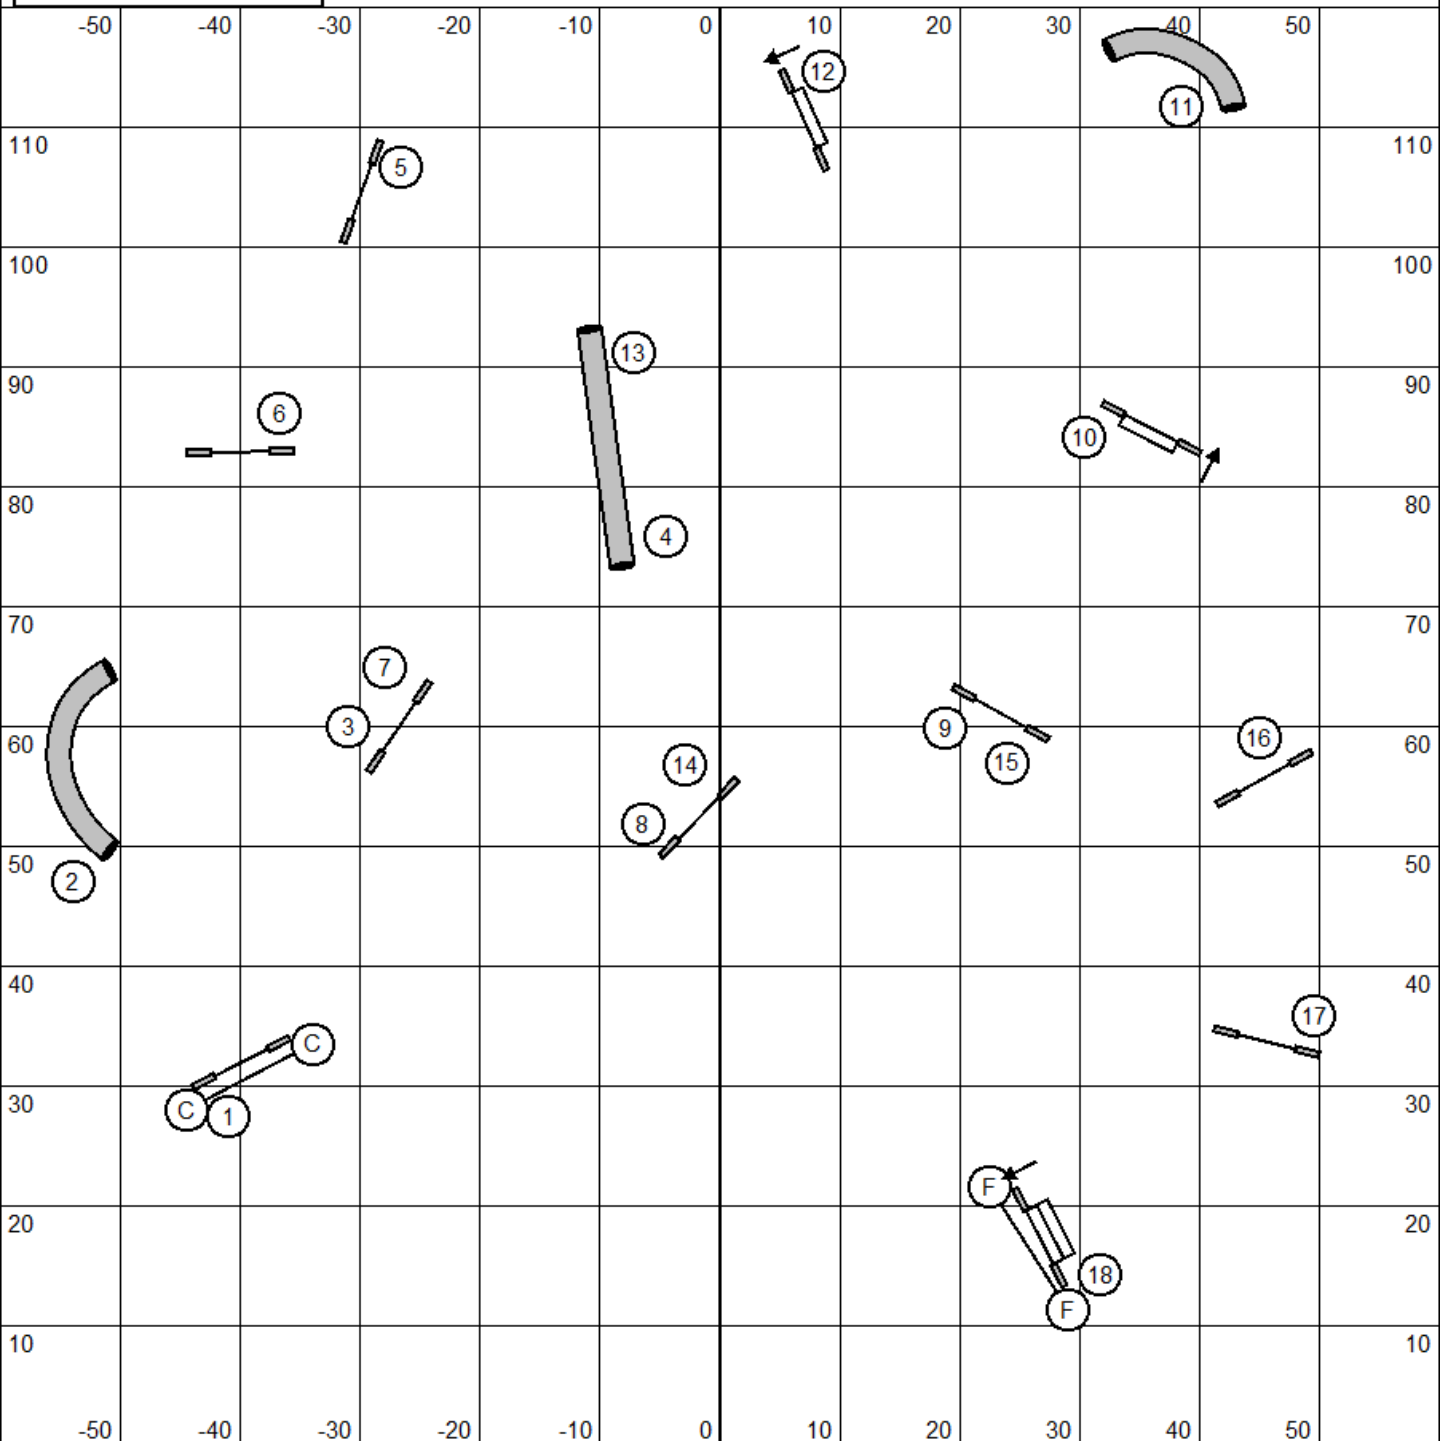

NOMAD
Judge: Francisco Berjon
June 12, 2022

Advanced Jumpers / PII