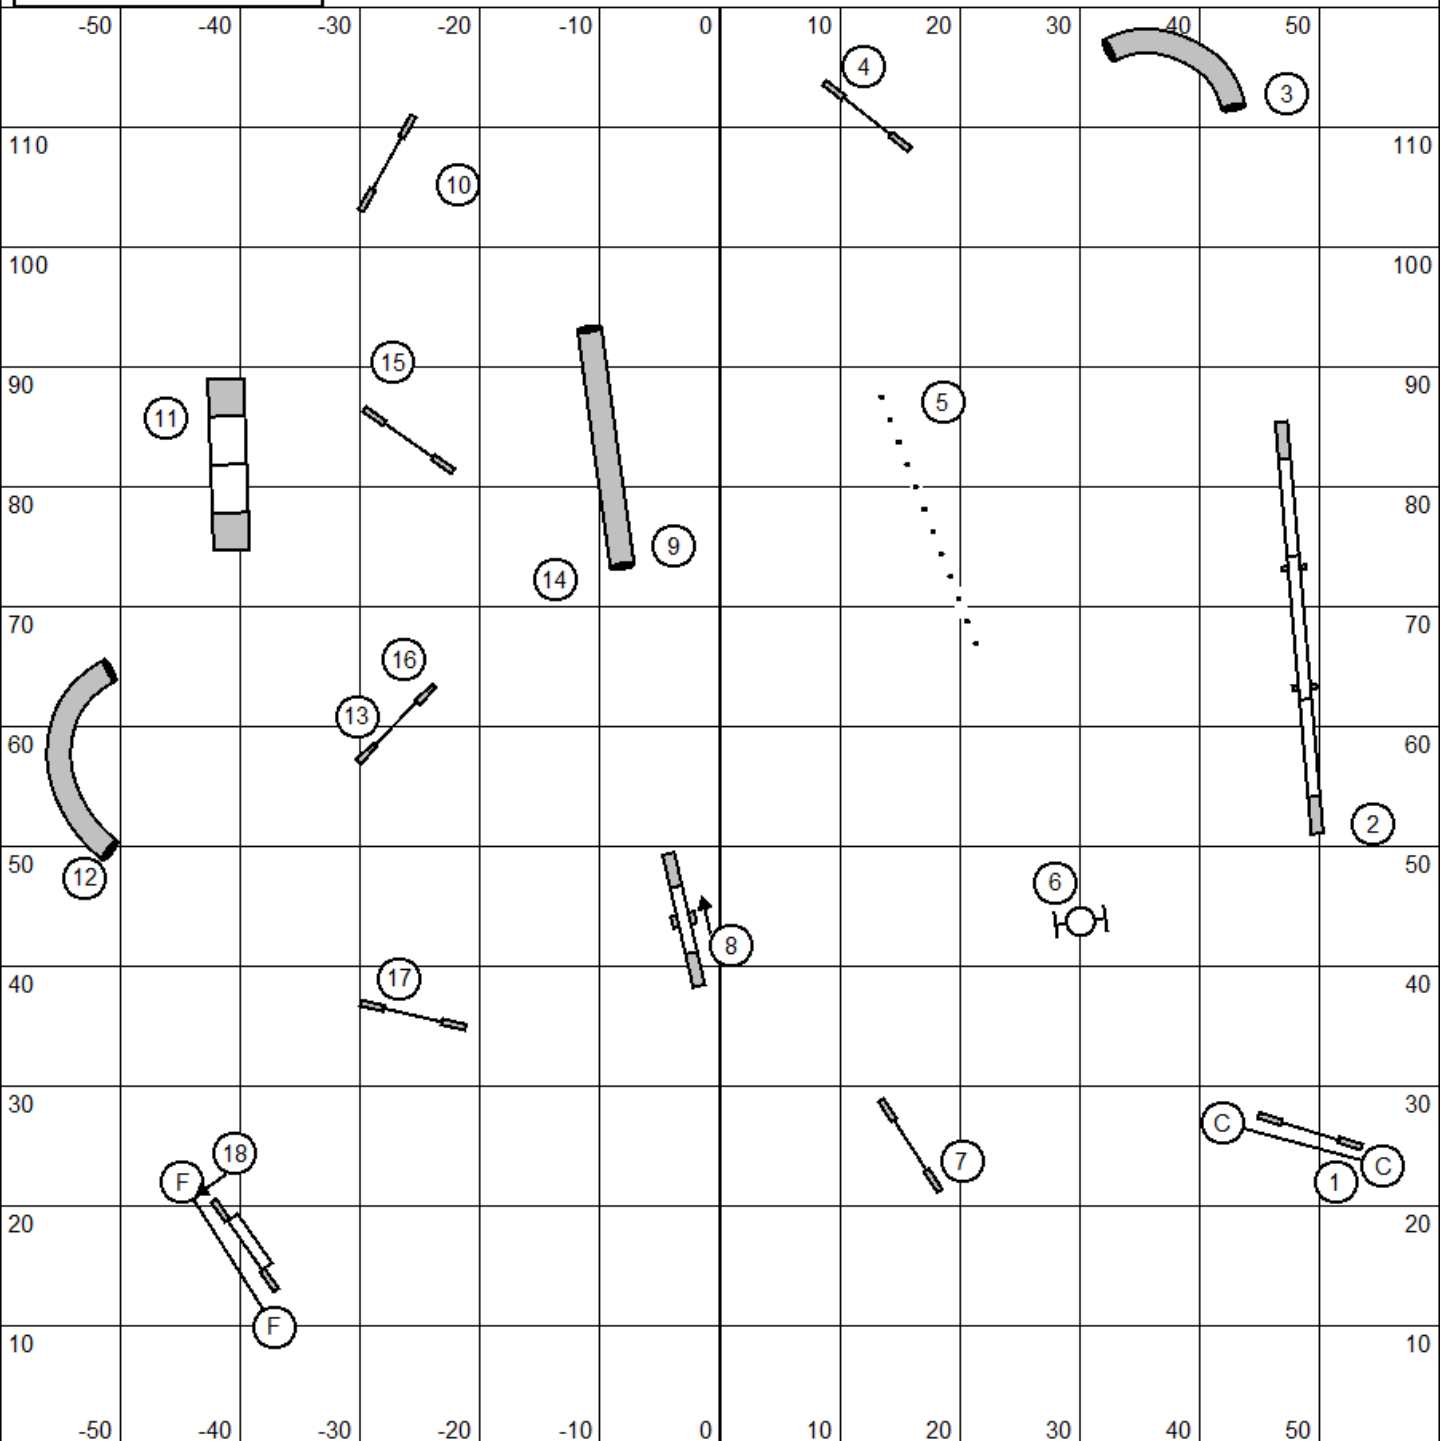

NOMAD
Judge: Francisco Berjon
June 12, 2022

Masters Standard / PIII / Vet