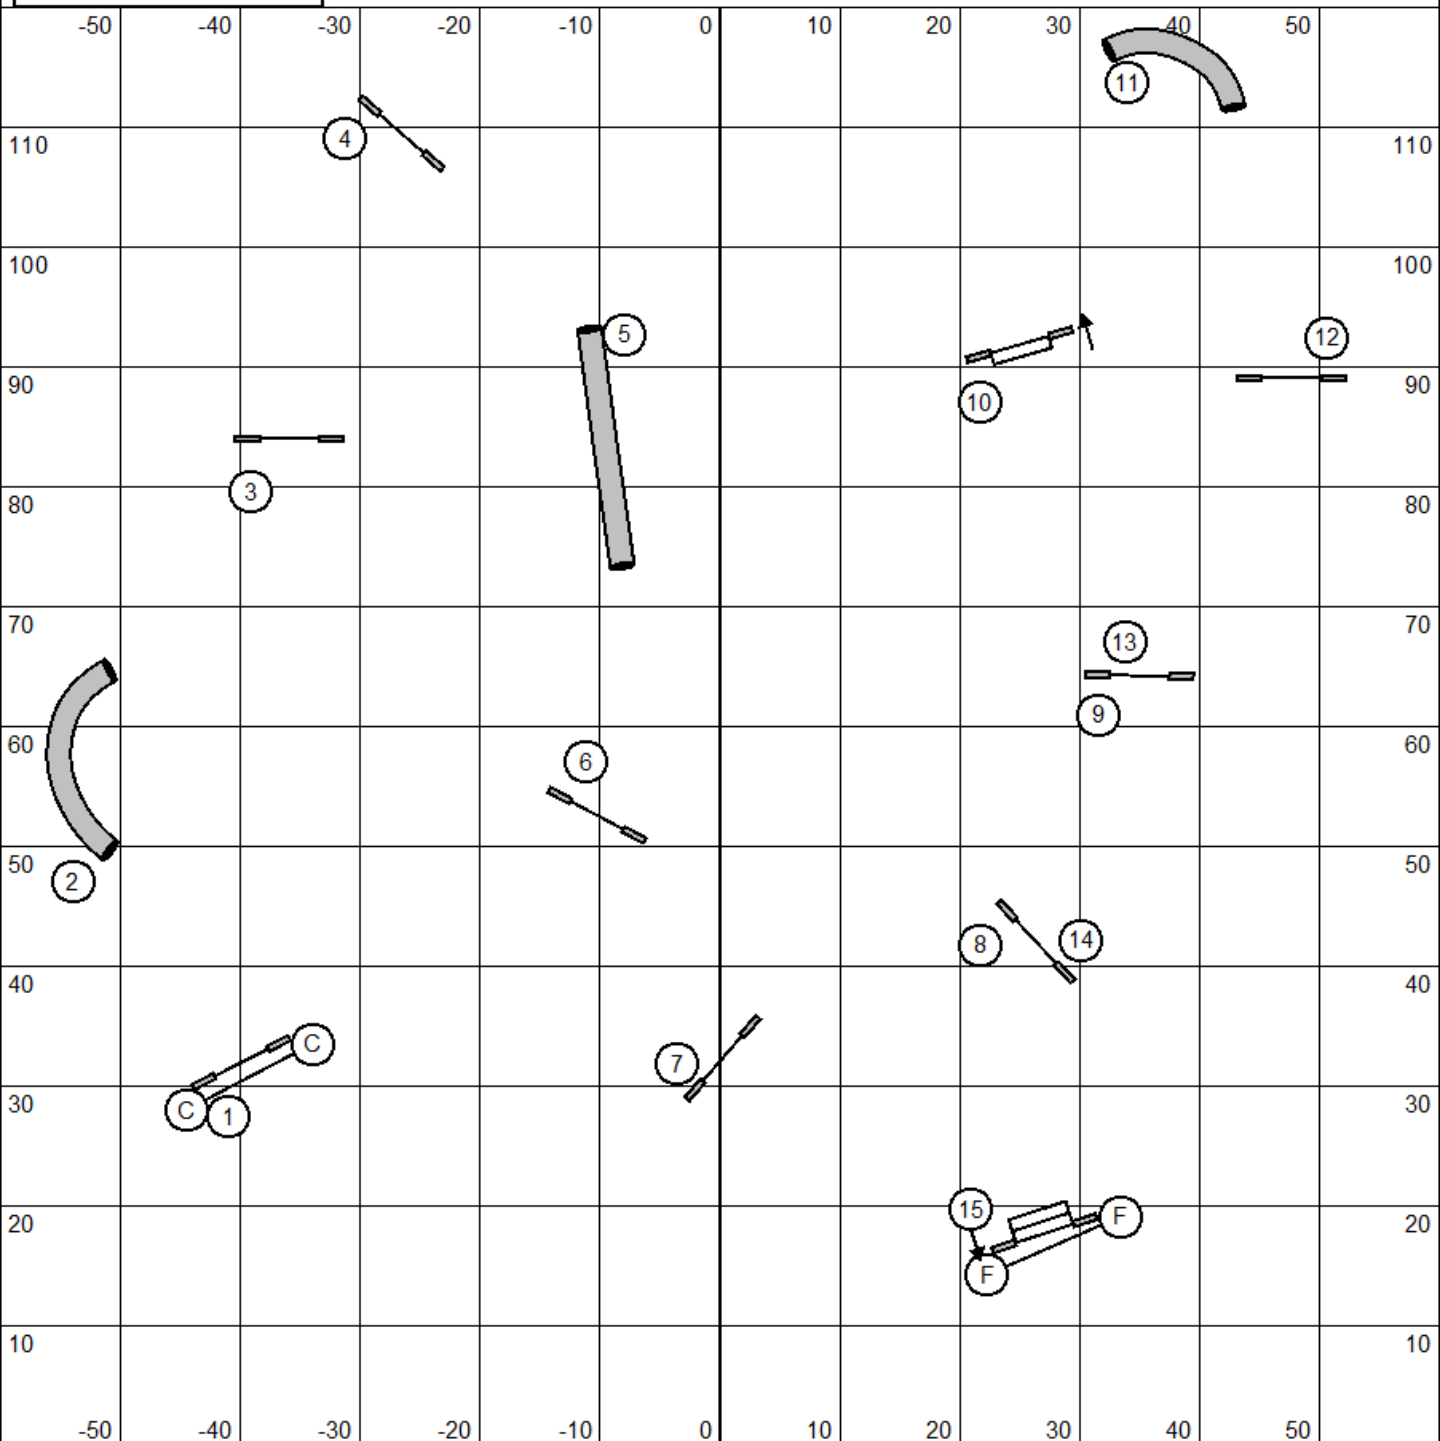

NOMAD
Judge: Francisco Berjon
June 12, 2022

Starters Jumpers / PI