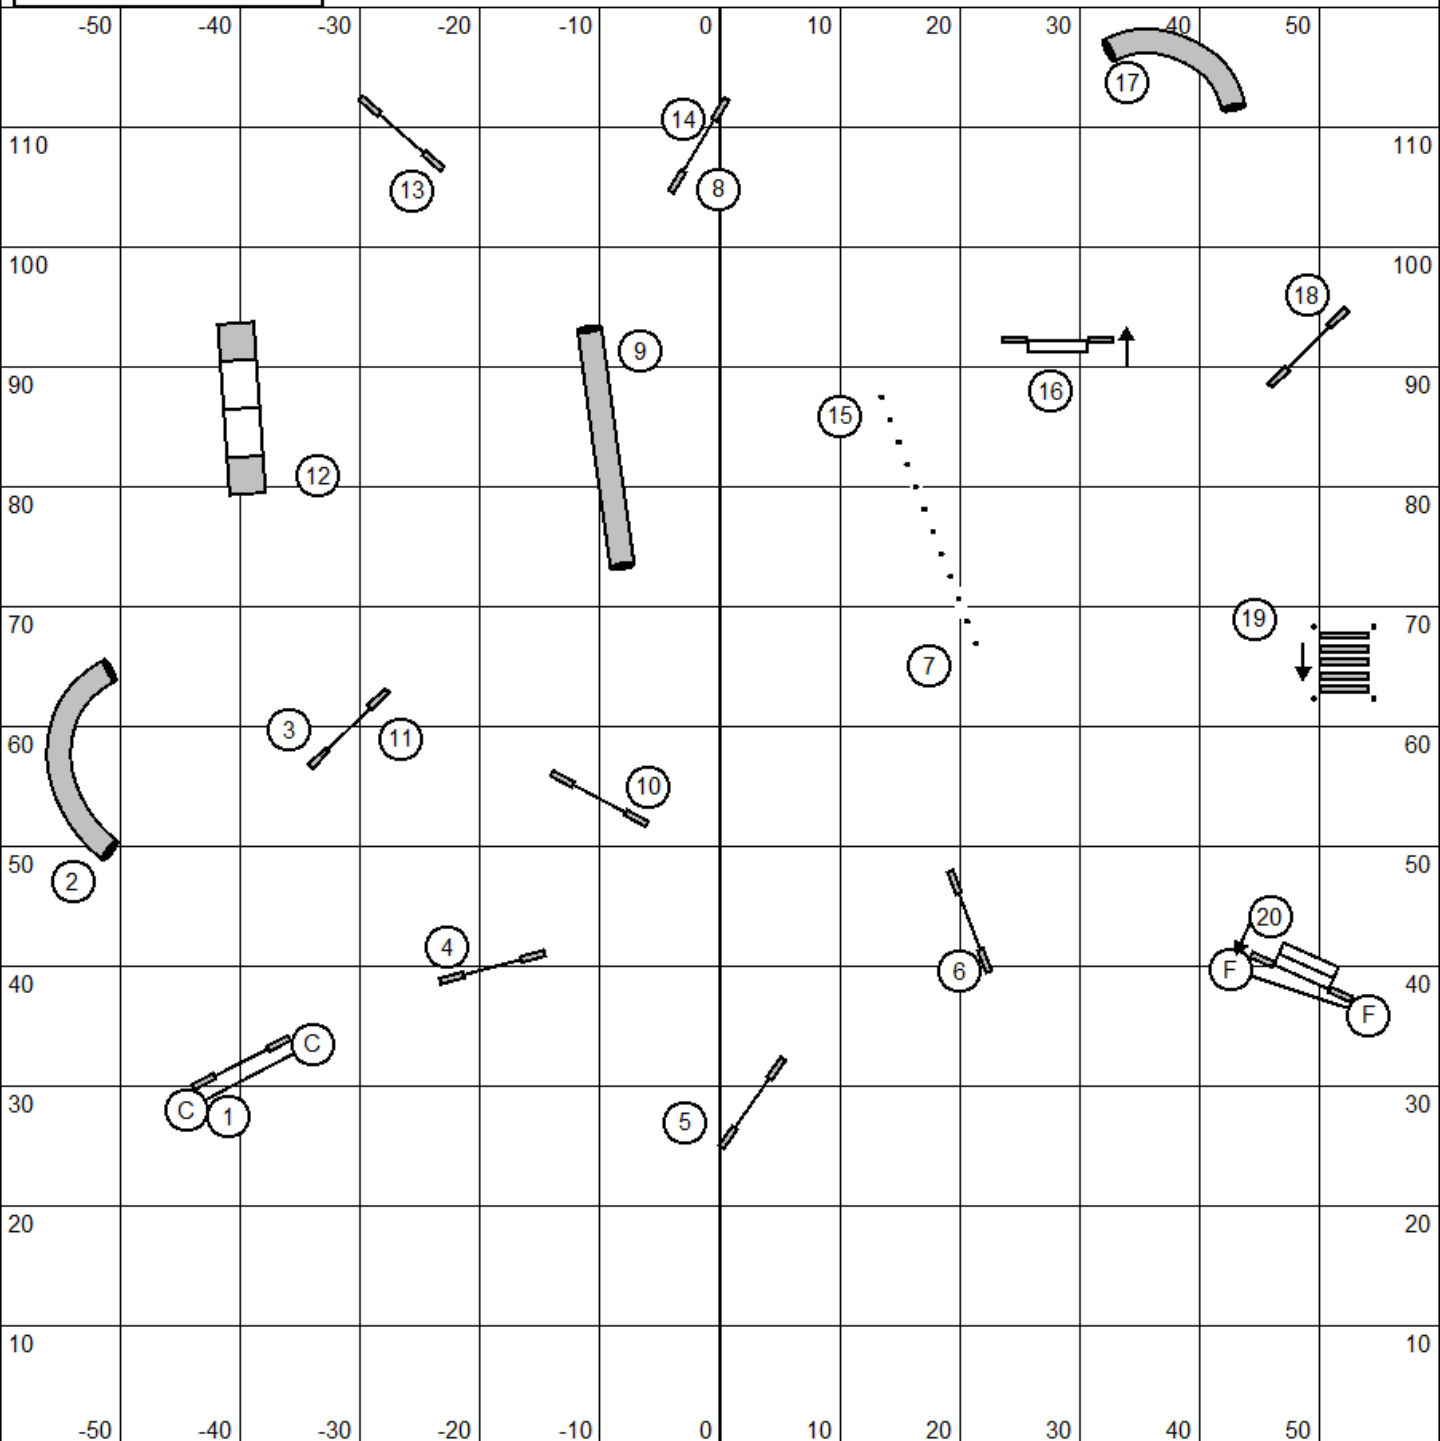

NOMAD
Judge: Francisco Berjon
June 12, 2022

Steeplechase / PSJ