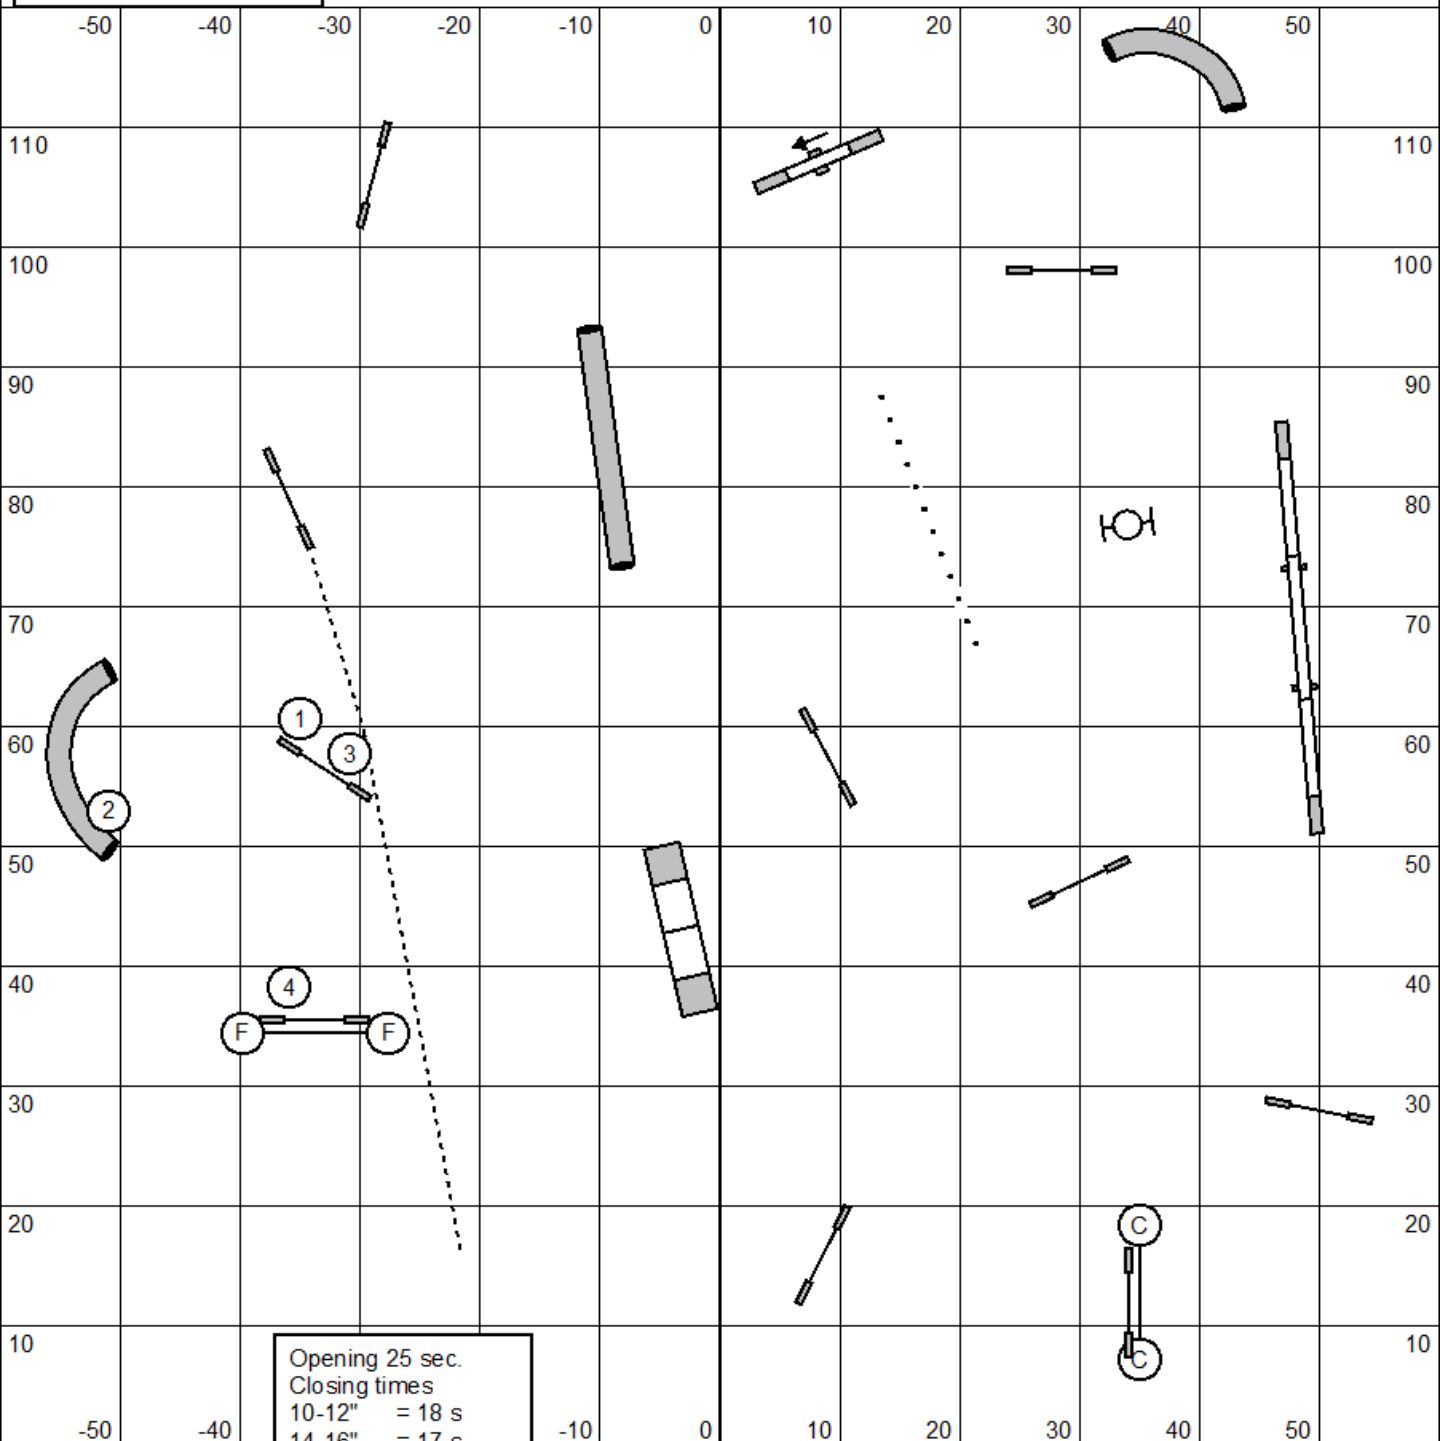

NOMAD
 Judge: Francisco Berjon
 June 12, 2022

Starters Gamblers / PI

Opening 25 sec.
 Closing times
 10-12" = 17 s
 14-16" = 16 s
 20-22-24" = 15 s
 Performance + 2 sec.

System 1-3-5-7
 Teeter 7 points.

Back to Back is OK.
 Contact to Contact it's OK.

NOMAD
 Judge: Francisco Berjon
 June 12, 2022

Advanced Gamblers / PII

Opening 25 sec.
 Closing times
 10-12" = 18 s
 14-16" = 17 s
 20-22-24" = 16 s
 Performance + 2 sec.

System 1-3-5-7
 Teeter 7 points.

Back to Back is OK.
 Contact to Contact it's OK.

NOMAD
 Judge: Francisco Berjon
 June 12, 2022

Masters Gamblers / PIII / Vet

Opening 25 sec.
 Closing times
 10-12" = 18 s
 14-16" = 17 s
 20-22-24" = 16 s
 Performance + 2 sec.
 Veterans + 4 sec.

System 1-3-5-7
 Teeter 7 points.

Back to Back is OK.
 Contact to Contact it's OK.

NOMAD
 Judge: Francisco Berjon
 June 12, 2022

Starters Standard / PI

NOMAD
Judge: Francisco Berjon
June 12, 2022

Advanced Standard / PII