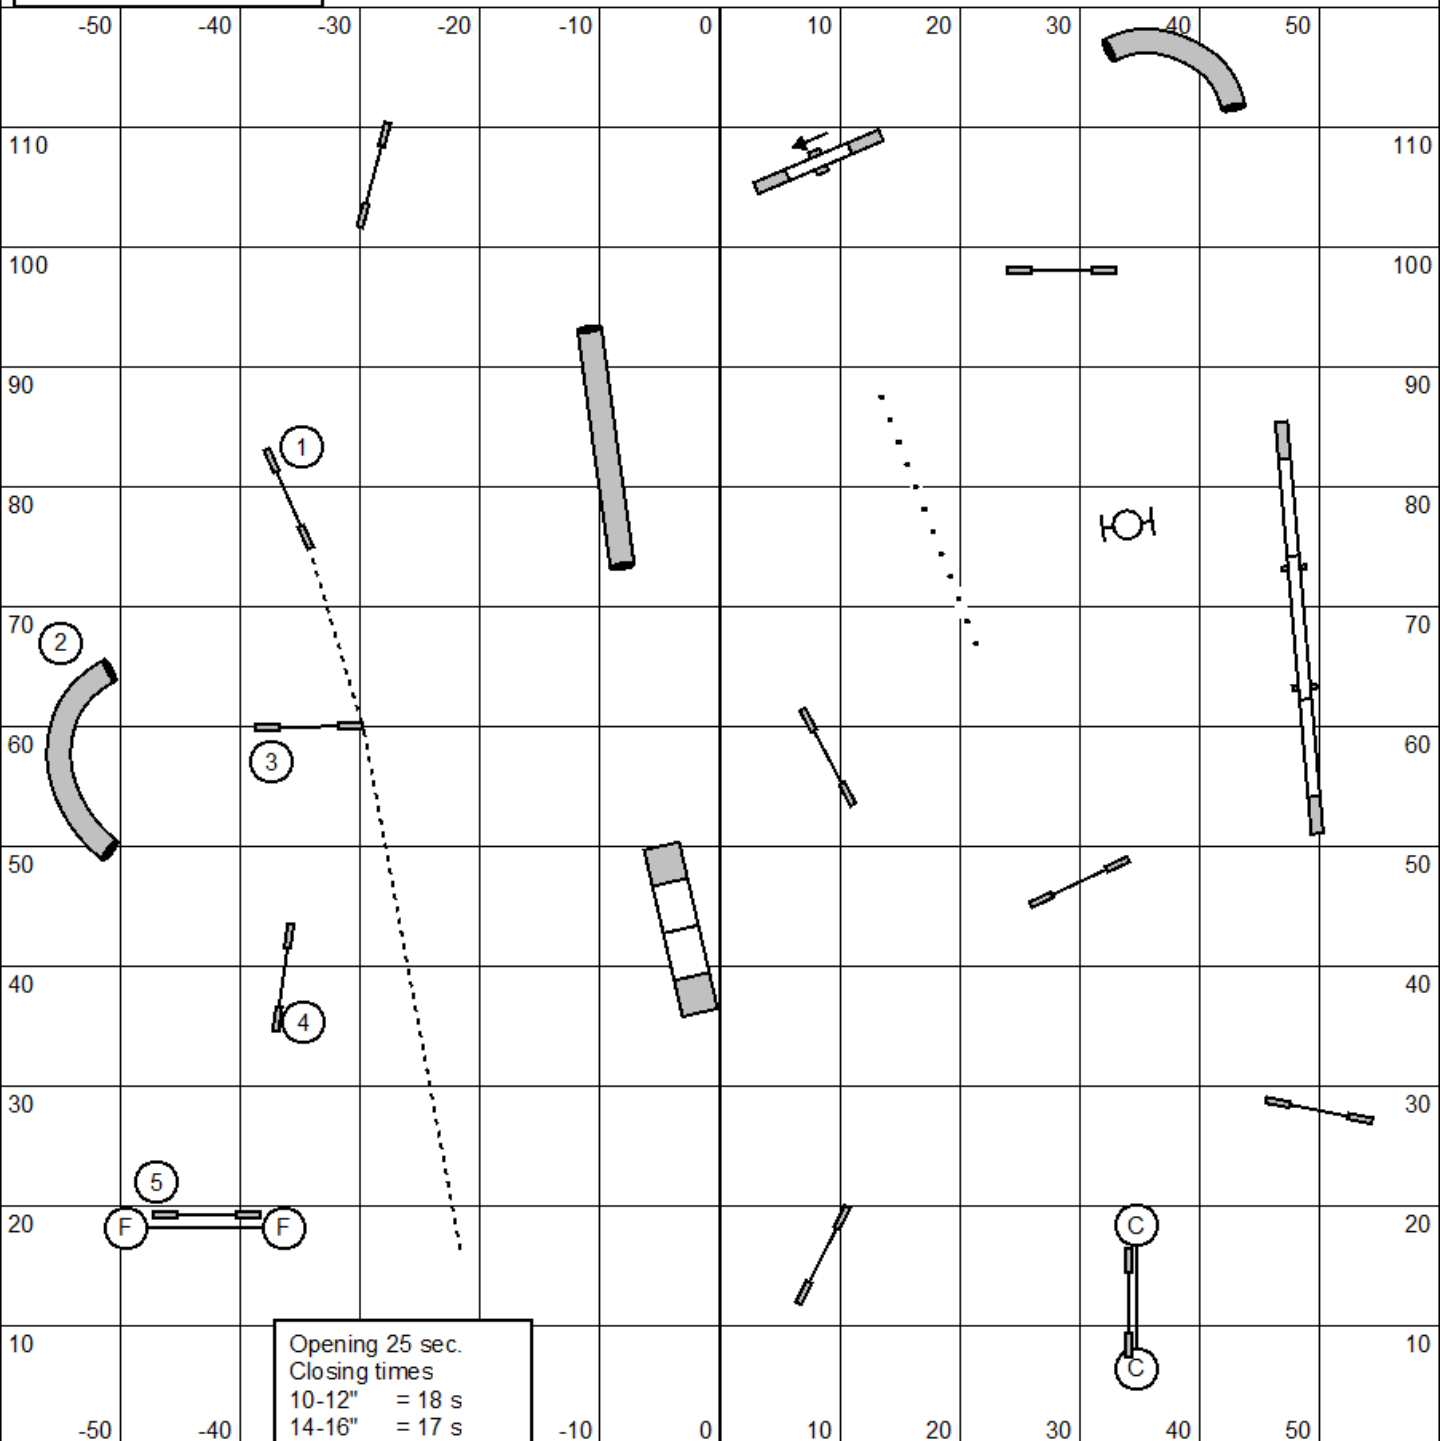

NOMAD
Judge: Francisco Berjon
June 12, 2022

Masters Gamblers / PIII / Vet

Opening 25 sec.
Closing times
10-12" = 18 s
14-16" = 17 s
20-22-24" = 16 s
Performance + 2 sec.
Veterans + 4 sec.

System 1-3-5-7
Teeter 7 points.

Back to Back is OK.
Contact to Contact it's OK.