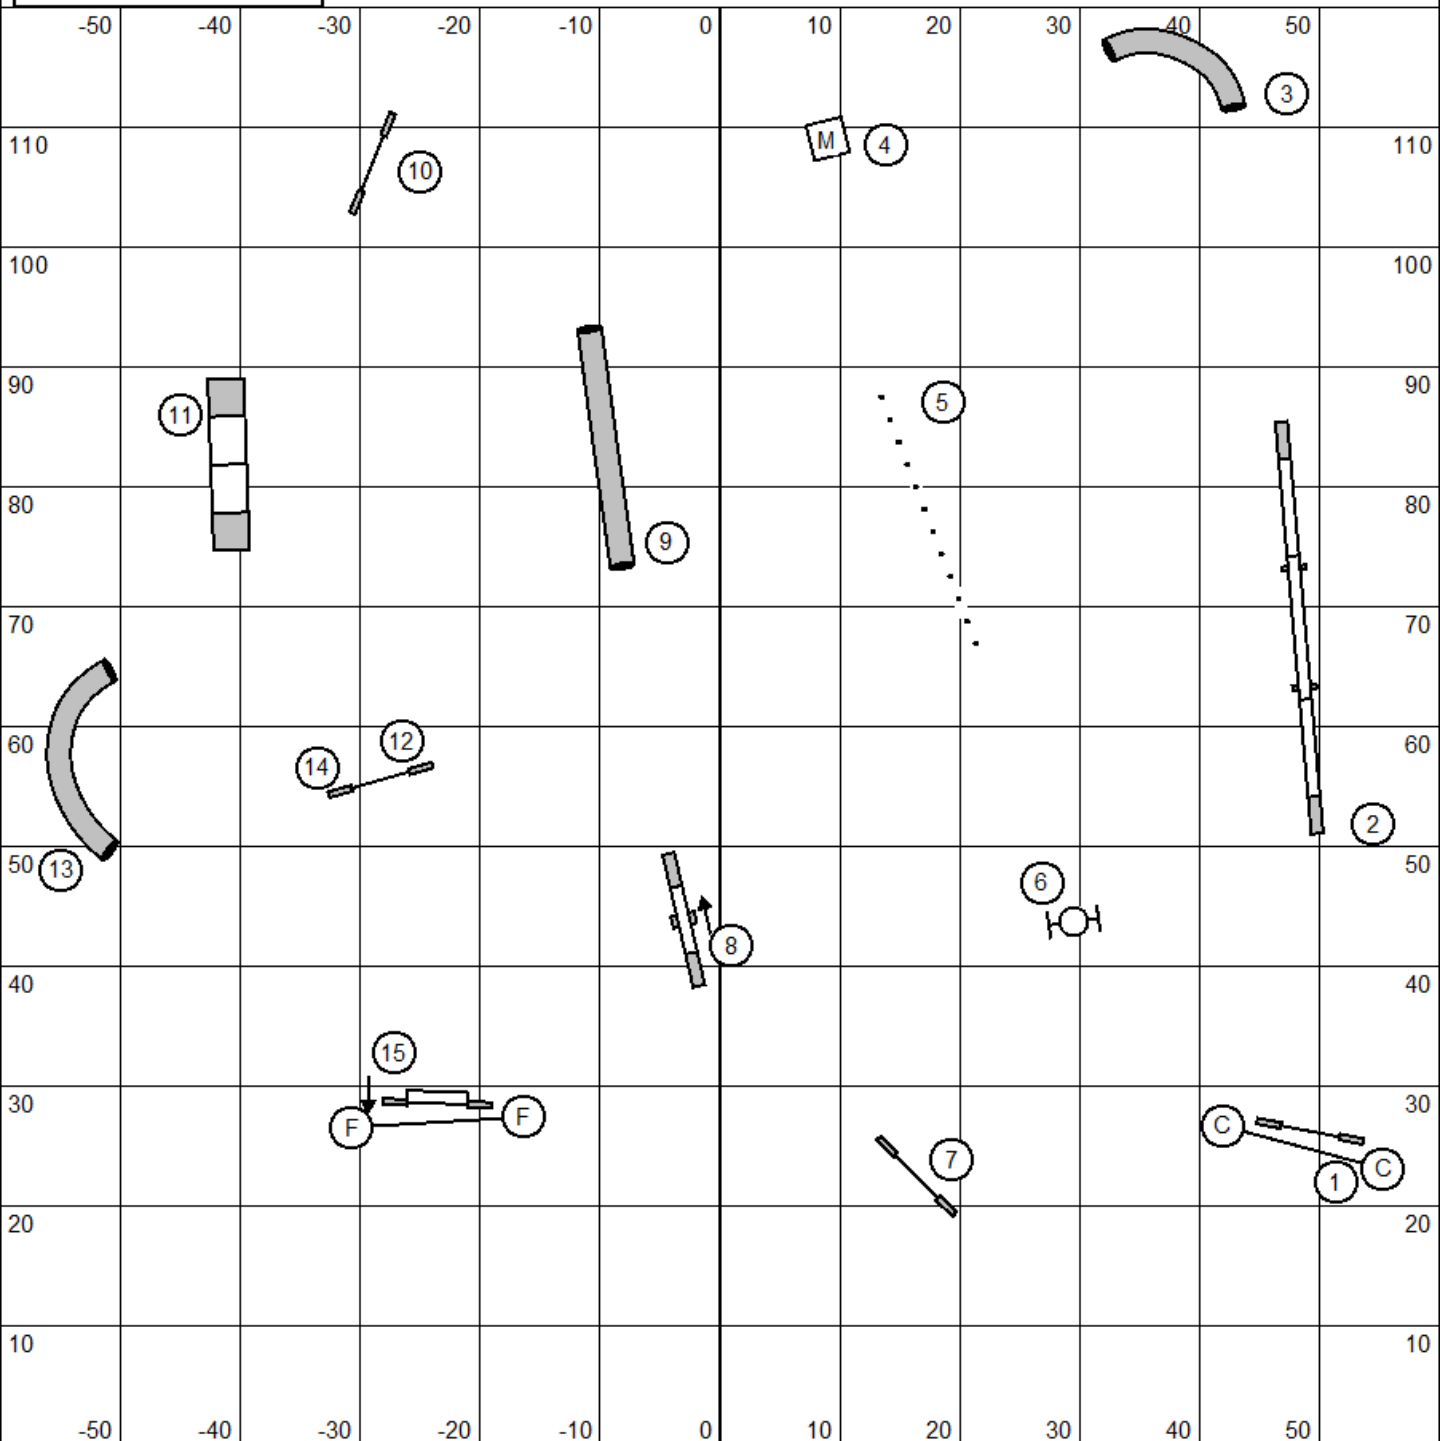

System 1-3-5-7
 Teeter 7 points.

Back to Back is OK.
 Contact to Contact it's OK.

NOMAD
 Judge: Francisco Berjon
 June 12, 2022

Starters Standard / PI

NOMAD
Judge: Francisco Berjon
June 12, 2022

Advanced Standard / PII