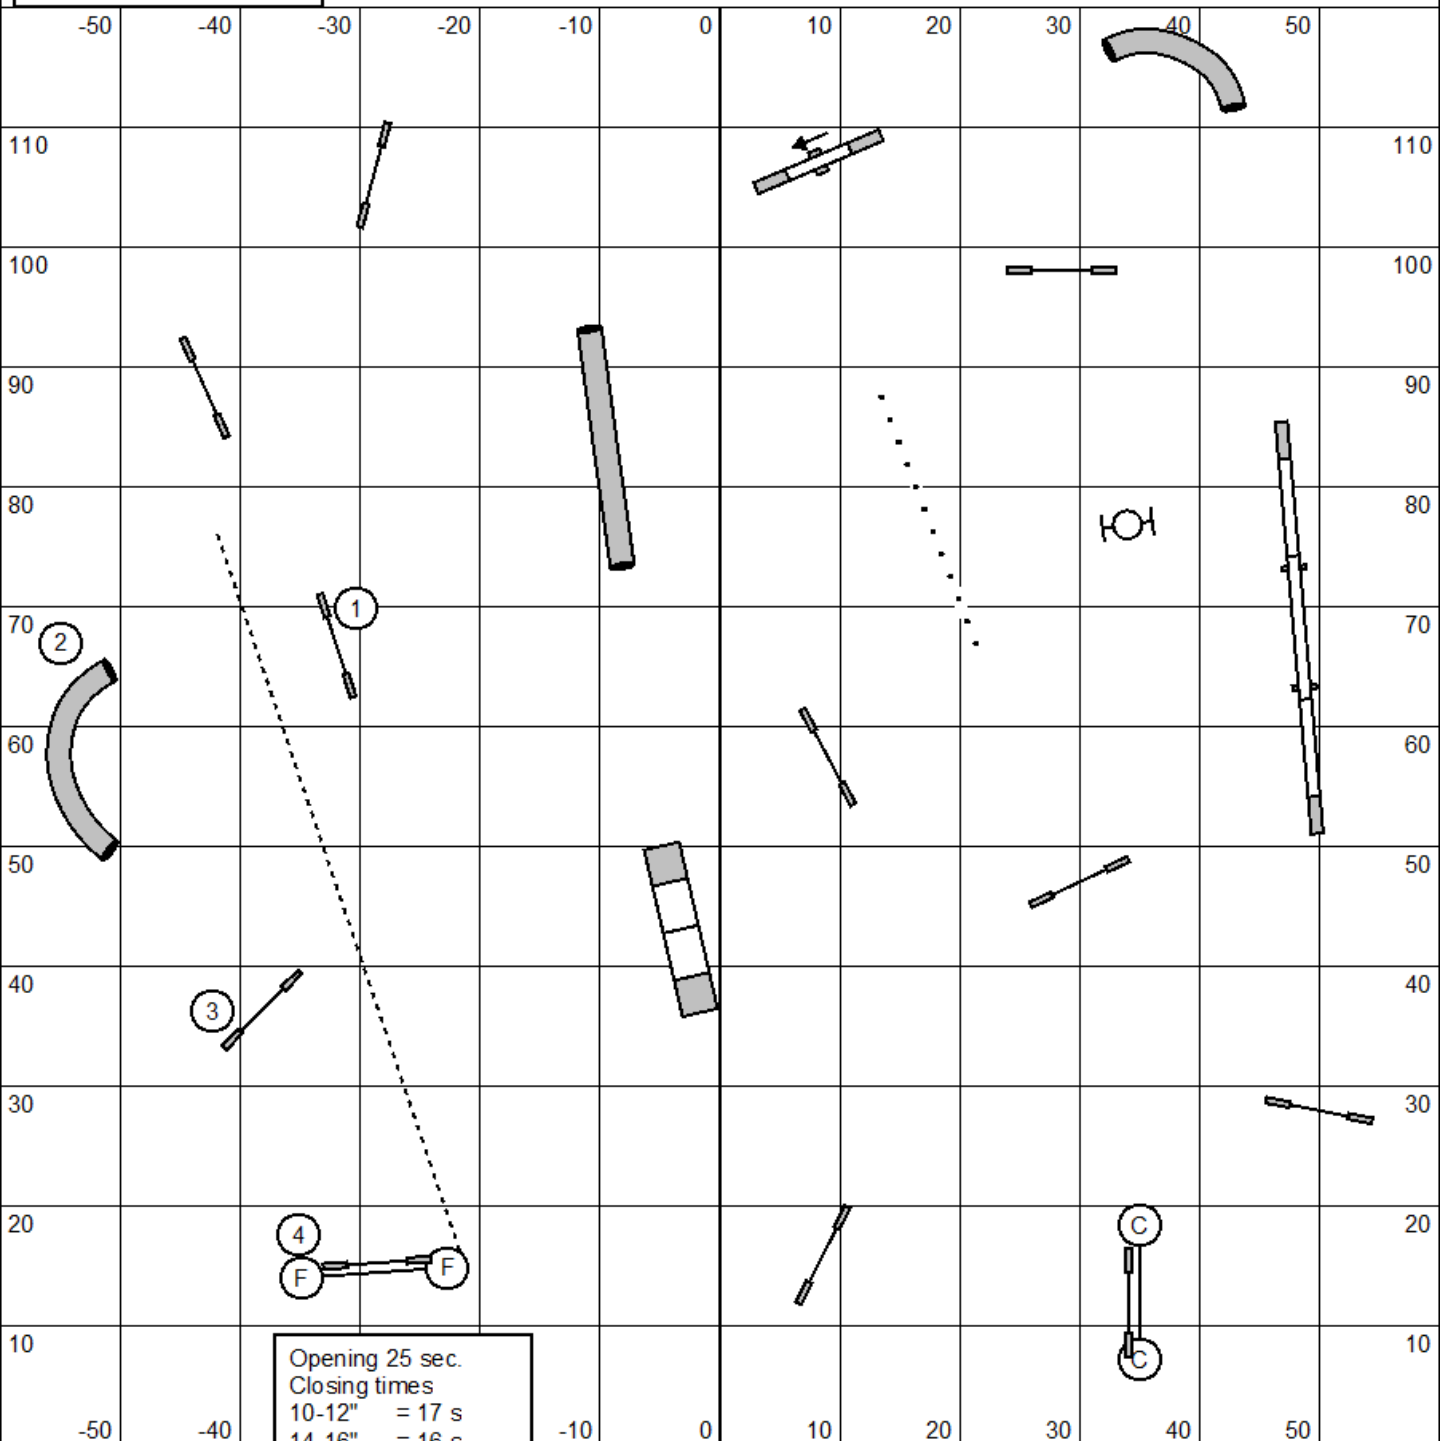

NOMAD
 Judge: Francisco Berjon
 June 12, 2022

Starters Gamblers / PI

Opening 25 sec.
 Closing times
 10-12" = 17 s
 14-16" = 16 s
 20-22-24" = 15 s
 Performance + 2 sec.

System 1-3-5-7
 Teeter 7 points.

Back to Back is OK.
 Contact to Contact it's OK.

NOMAD
 Judge: Francisco Berjon
 June 12, 2022

Advanced Gamblers / PII

Opening 25 sec.
 Closing times
 10-12" = 18 s
 14-16" = 17 s
 20-22-24" = 16 s
 Performance + 2 sec.

System 1-3-5-7
 Teeter 7 points.

Back to Back is OK.
 Contact to Contact it's OK.

NOMAD
 Judge: Francisco Berjon
 June 12, 2022

Masters Gamblers / PIII / Vet

Opening 25 sec.
 Closing times
 10-12" = 18 s
 14-16" = 17 s
 20-22-24" = 16 s
 Performance + 2 sec.
 Veterans + 4 sec.

System 1-3-5-7
 Teeter 7 points.

Back to Back is OK.
 Contact to Contact it's OK.

NOMAD
 Judge: Francisco Berjon
 June 12, 2022

Starters Standard / PI

NOMAD
Judge: Francisco Berjon
June 12, 2022

Advanced Standard / PII