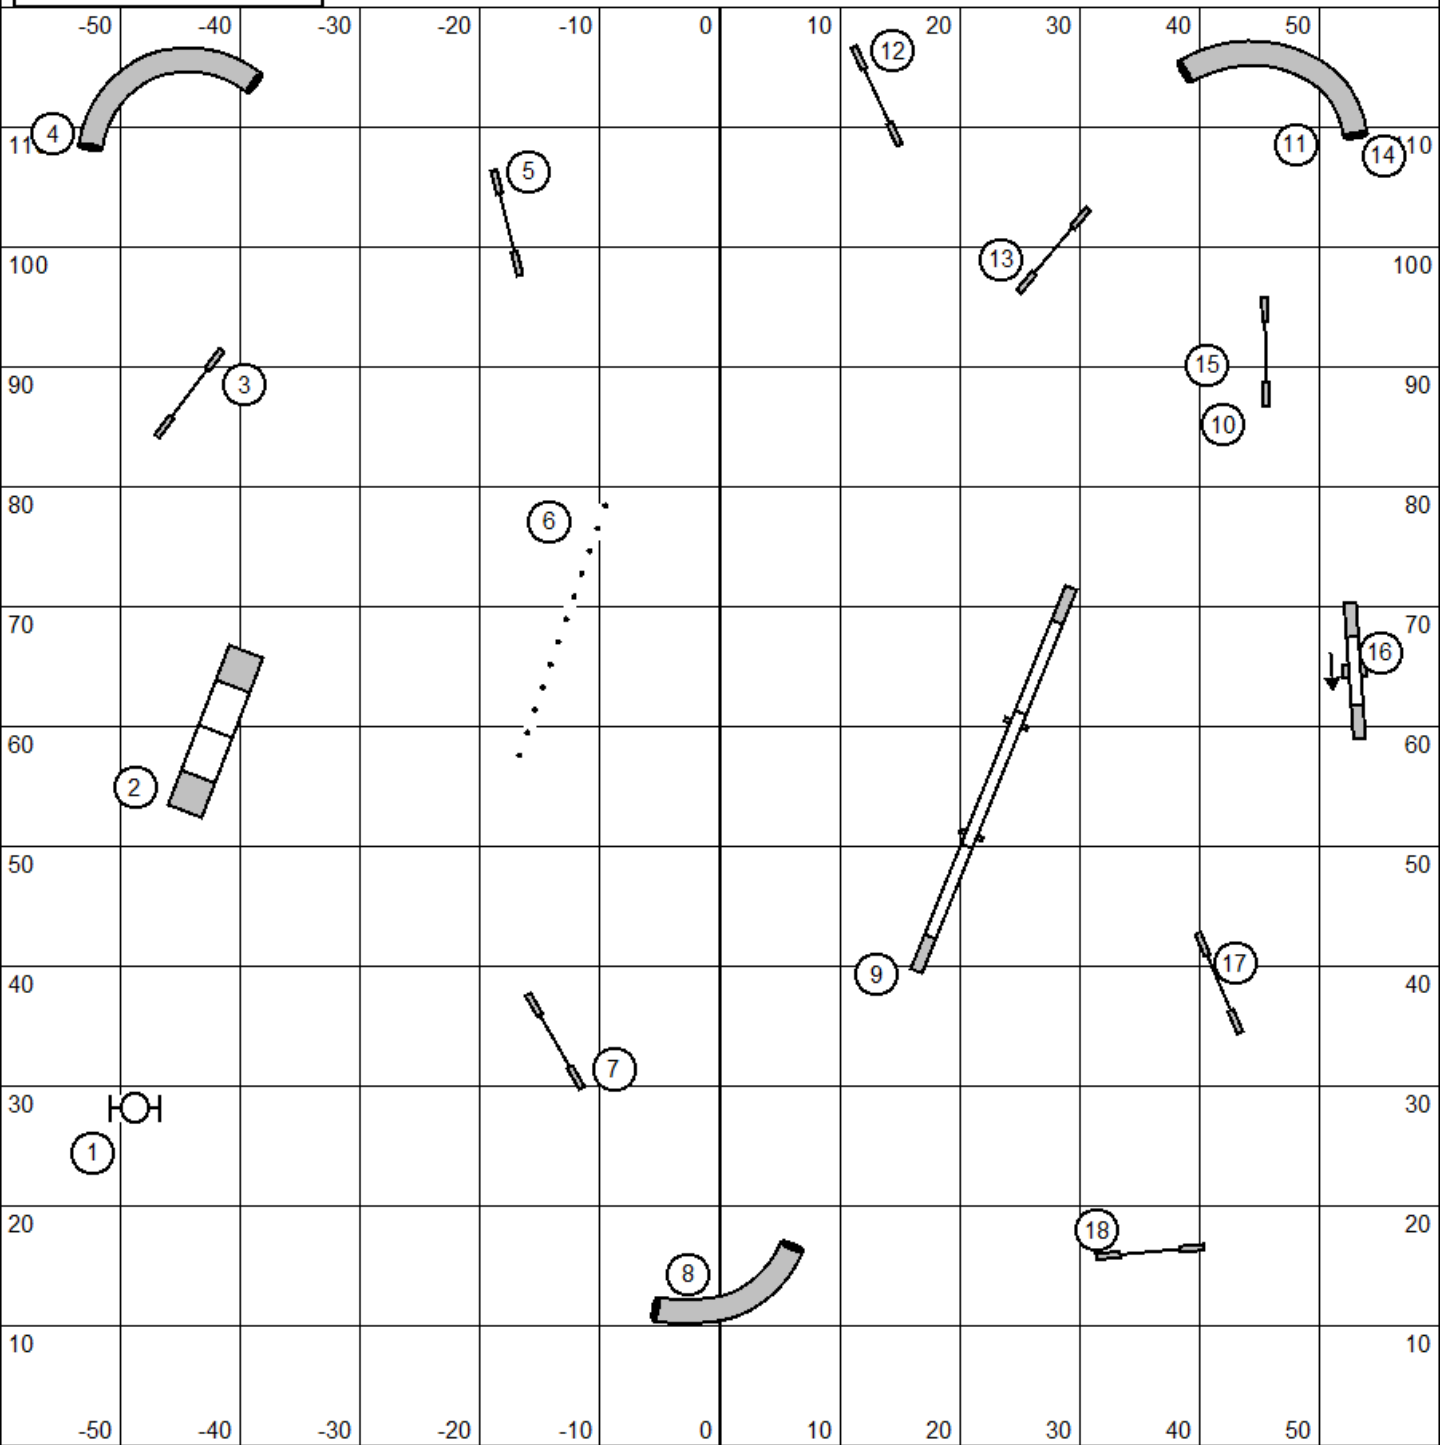

NOMAD
Judge: Francisco Berjon
June 10, 2022

Starters Standard / PI

NOMAD
Judge: Francisco Berjon
June 10, 2022

Advanced Standard / PII

NOMAD
 Judge: Francisco Berjon
 June 10, 2022

Masters Standard / PIII / Vet

NOMAD
Judge: Francisco Berjon
June 10, 2022

Team Standard / PVS

NOMAD
 Judge: Francisco Berjon
 June 10, 2022

Team Snooker / PVS

Course Times	
Championship	
10-12"	= 60 s
14-16"	= 55 s
20-22-24"	= 50 s
Performance	
8	= 60 s
12"	= 55 s
20-14-16"	= 50 s

3 or 4 reds

Repeated obstacles within a combo cease scoring.

Opening: All obstacles are bi-directional.
 Closing as numbered.
 #2 is Bidirectional at closing

NOMAD
Judge: Francisco Berjon
June 10, 2022

Biathlon Jumpers / PBJ