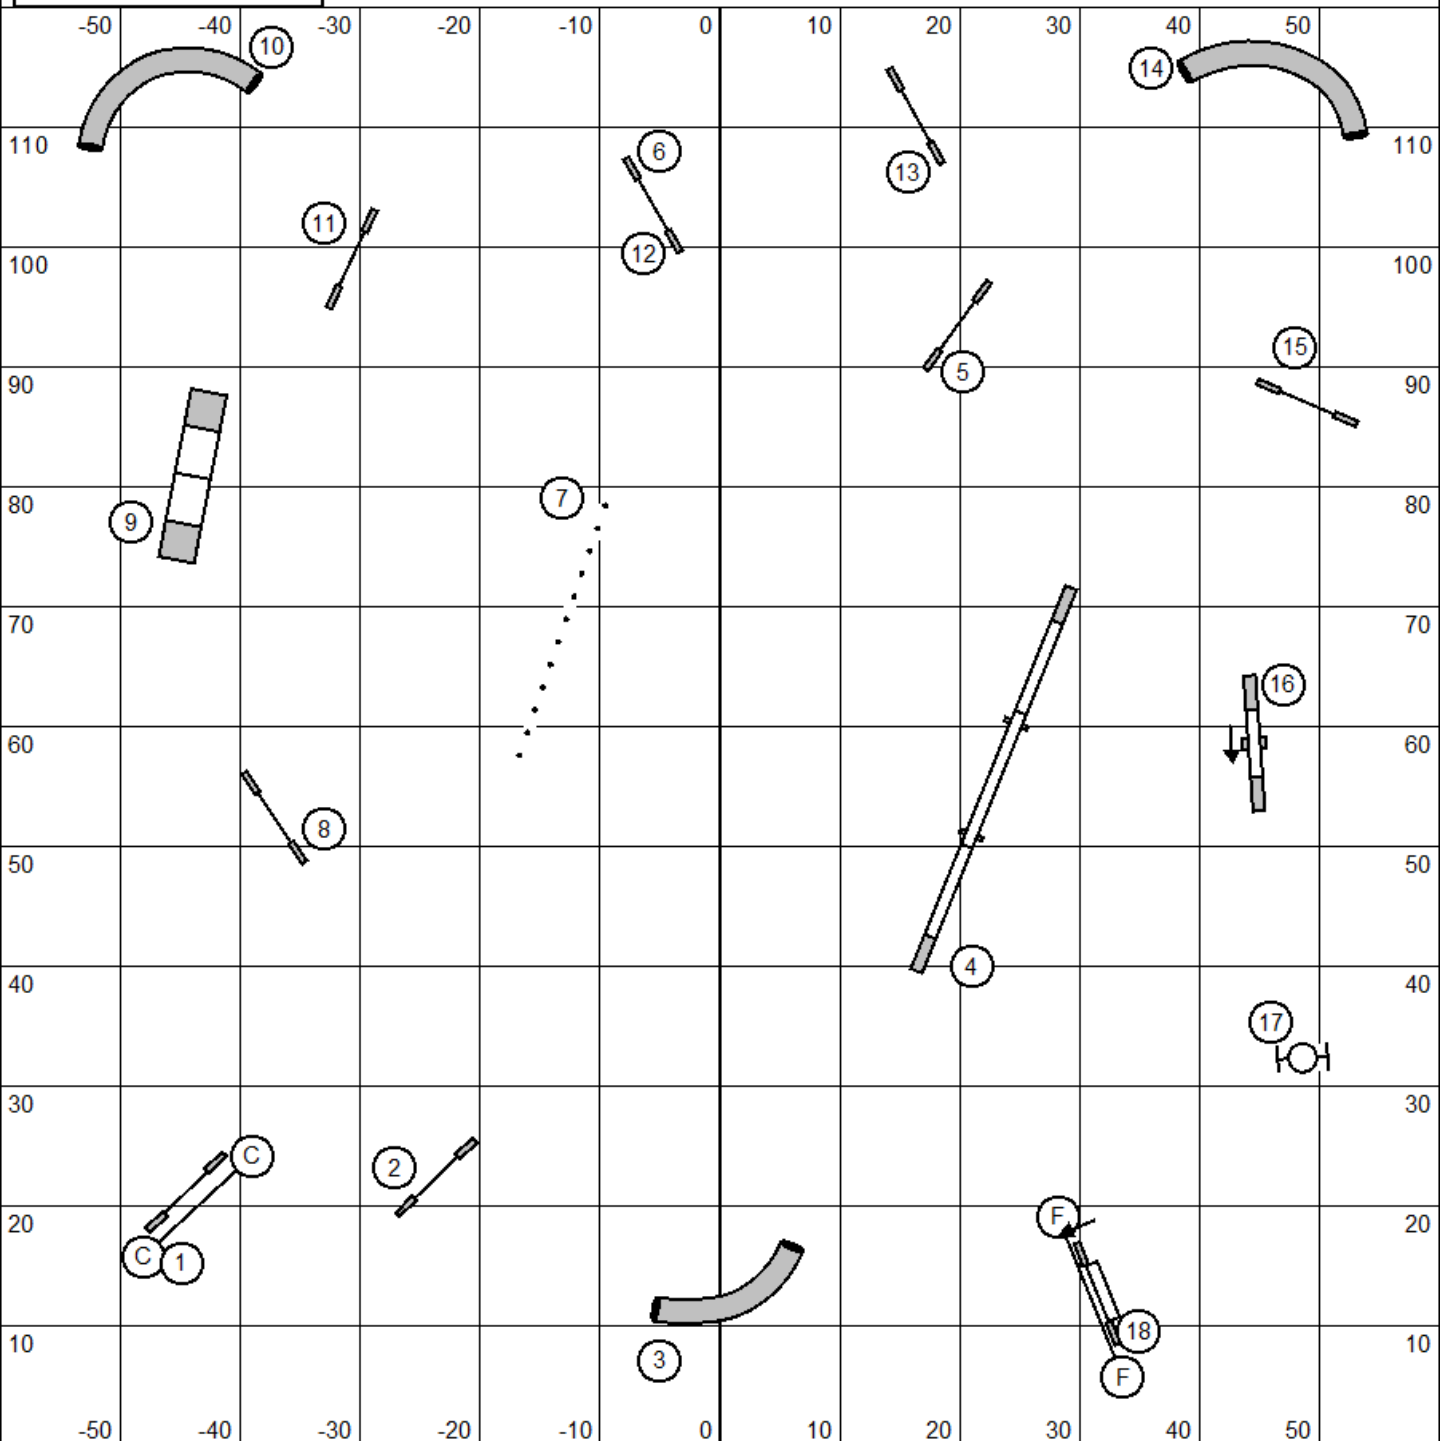

NOMAD
Judge: Francisco Berjon
June 10, 2022

Starters Standard / PI

NOMAD
Judge: Francisco Berjon
June 10, 2022

Advanced Standard / PII

NOMAD
 Judge: Francisco Berjon
 June 10, 2022

Masters Standard / PIII / Vet

NOMAD
Judge: Francisco Berjon
June 10, 2022

Team Standard / PVS

NOMAD
 Judge: Francisco Berjon
 June 10, 2022

Team Snooker / PVS

Course Times	
Championship	
10-12"	= 60 s
14-16"	= 55 s
20-22-24"	= 50 s
Performance	
8	= 60 s
12"	= 55 s
20-14-16"	= 50 s

3 or 4 reds

Repeated obstacles within a combo cease scoring.

Opening: All obstacles are bi-directional.
 Closing as numbered.
 #2 is Bidirectional at closing

NOMAD
Judge: Francisco Berjon
June 10, 2022

Biathlon Jumpers / PBJ