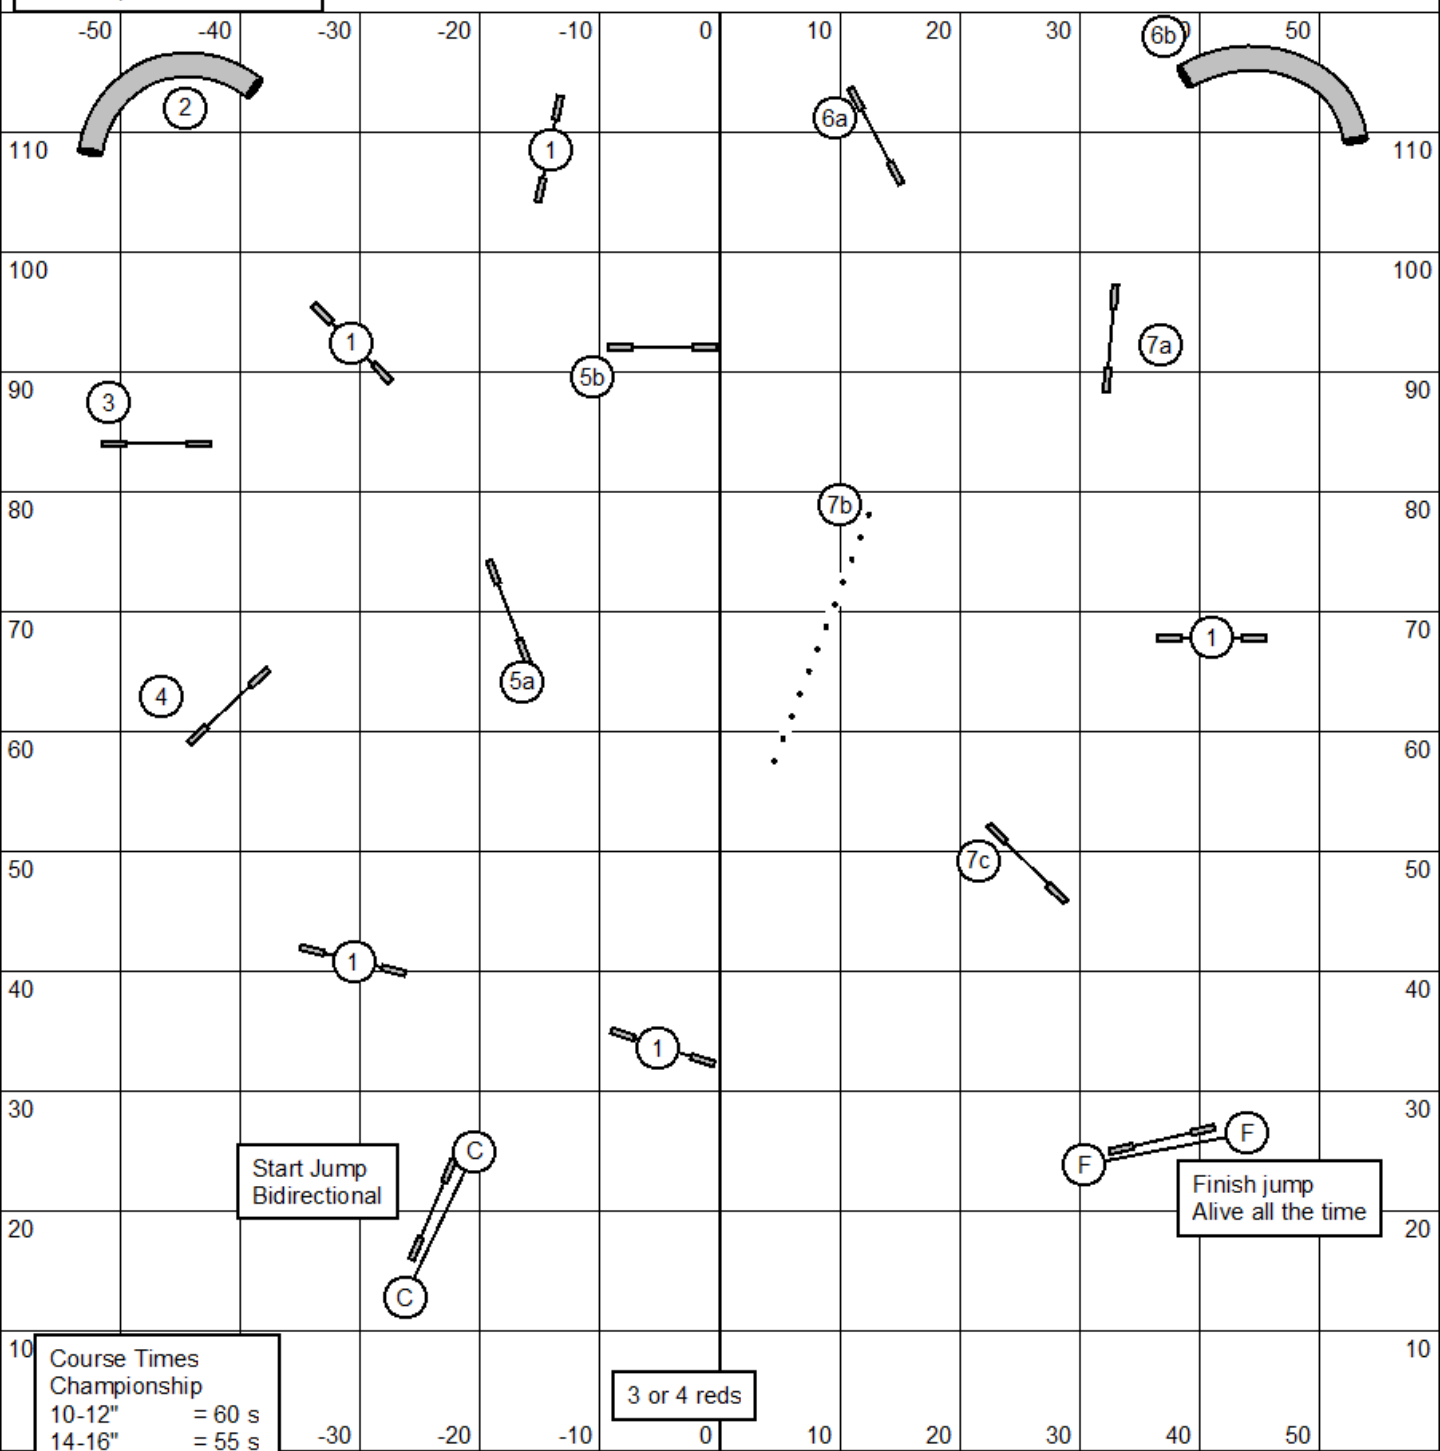

NOMAD
Judge: Francisco Berjon
June 10, 2022

Starters Standard / PI

NOMAD
Judge: Francisco Berjon
June 10, 2022

Advanced Standard / PII

NOMAD
 Judge: Francisco Berjon
 June 10, 2022

Masters Standard / PIII / Vet

NOMAD
Judge: Francisco Berjon
June 10, 2022

Team Standard / PVS

NOMAD
 Judge: Francisco Berjon
 June 10, 2022

Team Snooker / PVS

Course Times	
Championship	
10-12"	= 60 s
14-16"	= 55 s
20-22-24"	= 50 s
Performance	
8	= 60 s
12"	= 55 s
20-14-16"	= 50 s

3 or 4 reds

Repeated obstacles within a combo cease scoring.

Opening: All obstacles are bi-directional.
 Closing as numbered.
 #2 is Bidirectional at closing

NOMAD
Judge: Francisco Berjon
June 10, 2022

Biathlon Jumpers / PBJ