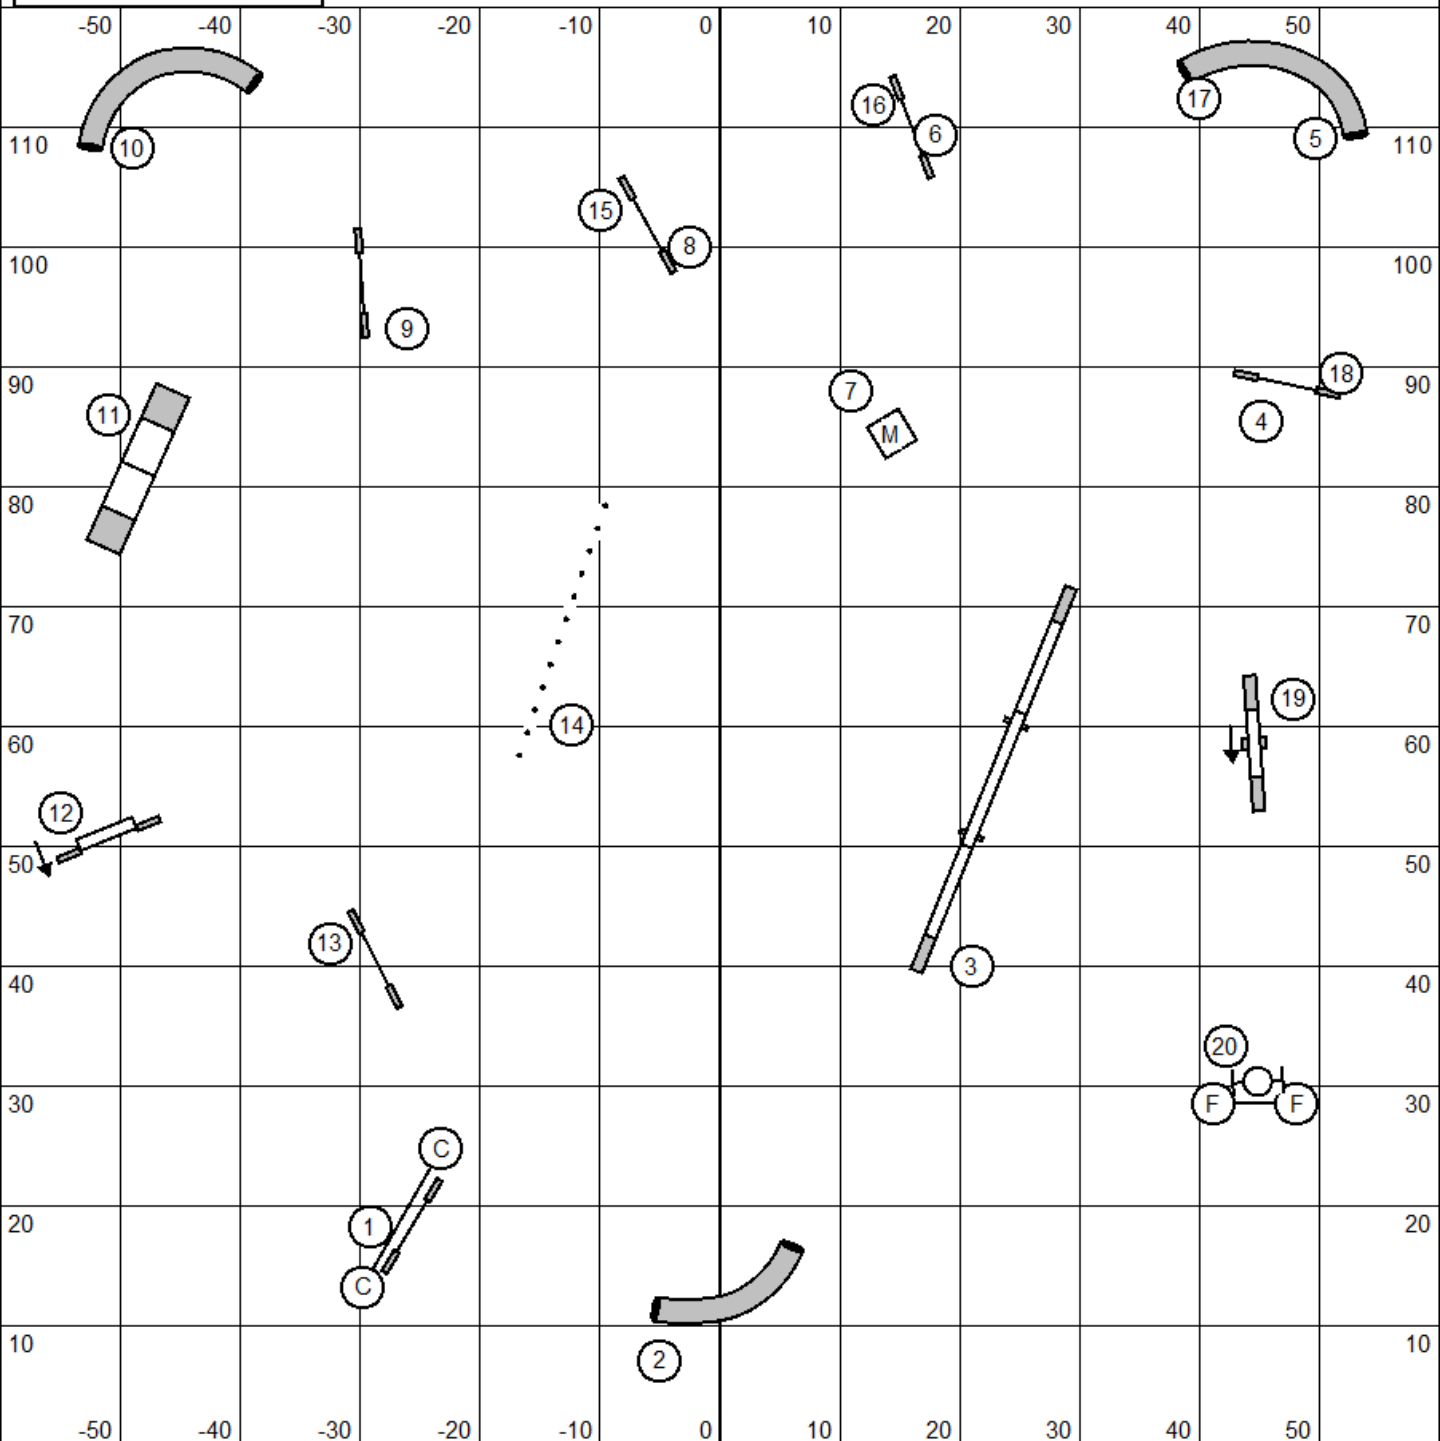

NOMAD
Judge: Francisco Berjon
June 10, 2022

Starters Standard / PI

NOMAD
Judge: Francisco Berjon
June 10, 2022

Advanced Standard / PII

NOMAD
 Judge: Francisco Berjon
 June 10, 2022

Masters Standard / PIII / Vet

NOMAD
Judge: Francisco Berjon
June 10, 2022

Team Standard / PVS

NOMAD
 Judge: Francisco Berjon
 June 10, 2022

Team Snooker / PVS

Course Times	
Championship	
10-12"	= 60 s
14-16"	= 55 s
20-22-24"	= 50 s
Performance	
8	= 60 s
12"	= 55 s
20-14-16"	= 50 s

3 or 4 reds

Repeated obstacles within a combo cease scoring.

Opening: All obstacles are bi-directional.
 Closing as numbered.
 #2 is Bidirectional at closing

NOMAD
Judge: Francisco Berjon
June 10, 2022

Biathlon Jumpers / PBJ