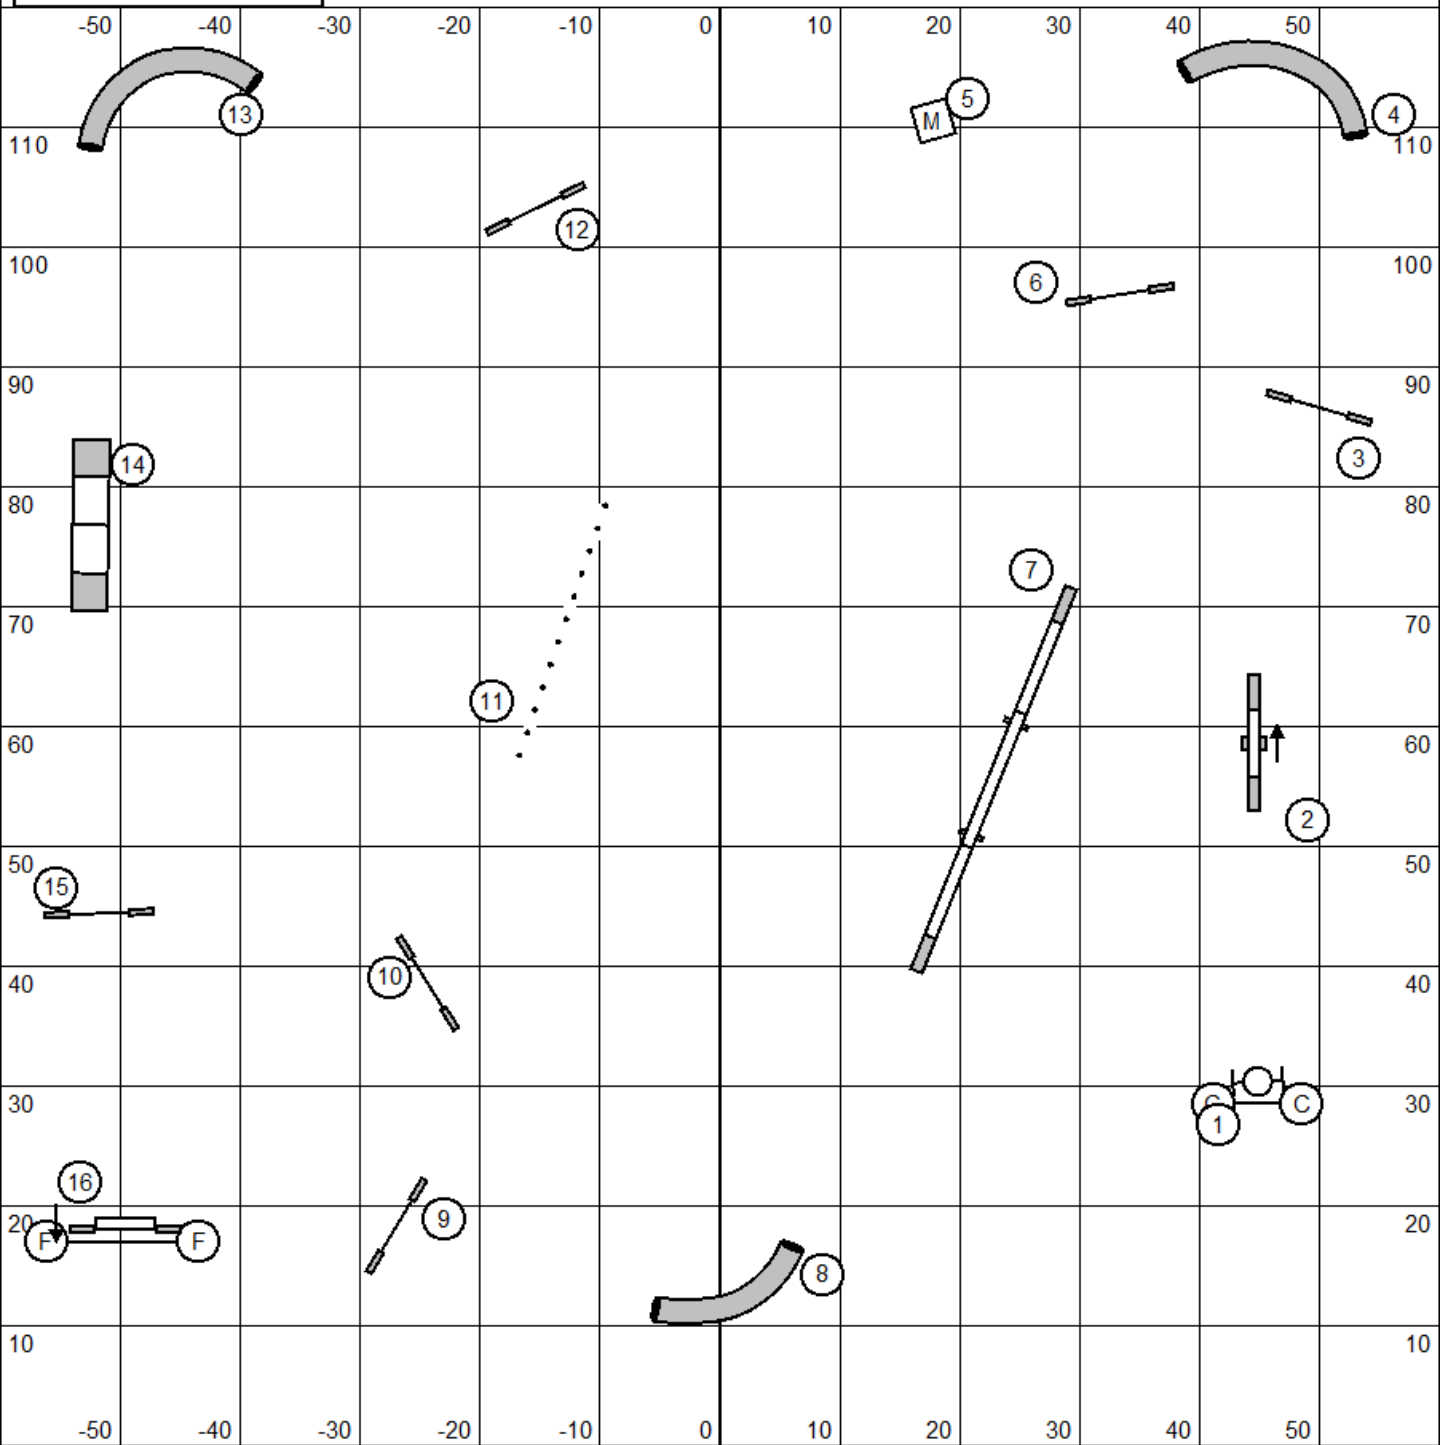

NOMAD
Judge: Francisco Berjon
June 10, 2022

Starters Standard / PI

NOMAD
Judge: Francisco Berjon
June 10, 2022

Advanced Standard / PII

NOMAD
 Judge: Francisco Berjon
 June 10, 2022

Masters Standard / PIII / Vet

NOMAD
Judge: Francisco Berjon
June 10, 2022

Team Standard / PVS

NOMAD
 Judge: Francisco Berjon
 June 10, 2022

Team Snooker / PVS

Course Times	
Championship	
10-12"	= 60 s
14-16"	= 55 s
20-22-24"	= 50 s
Performance	
8	= 60 s
12"	= 55 s
20-14-16"	= 50 s

3 or 4 reds

Repeated obstacles within a combo cease scoring.

Opening: All obstacles are bi-directional.
 Closing as numbered.
 #2 is Bidirectional at closing

NOMAD
Judge: Francisco Berjon
June 10, 2022

Biathlon Jumpers / PBJ