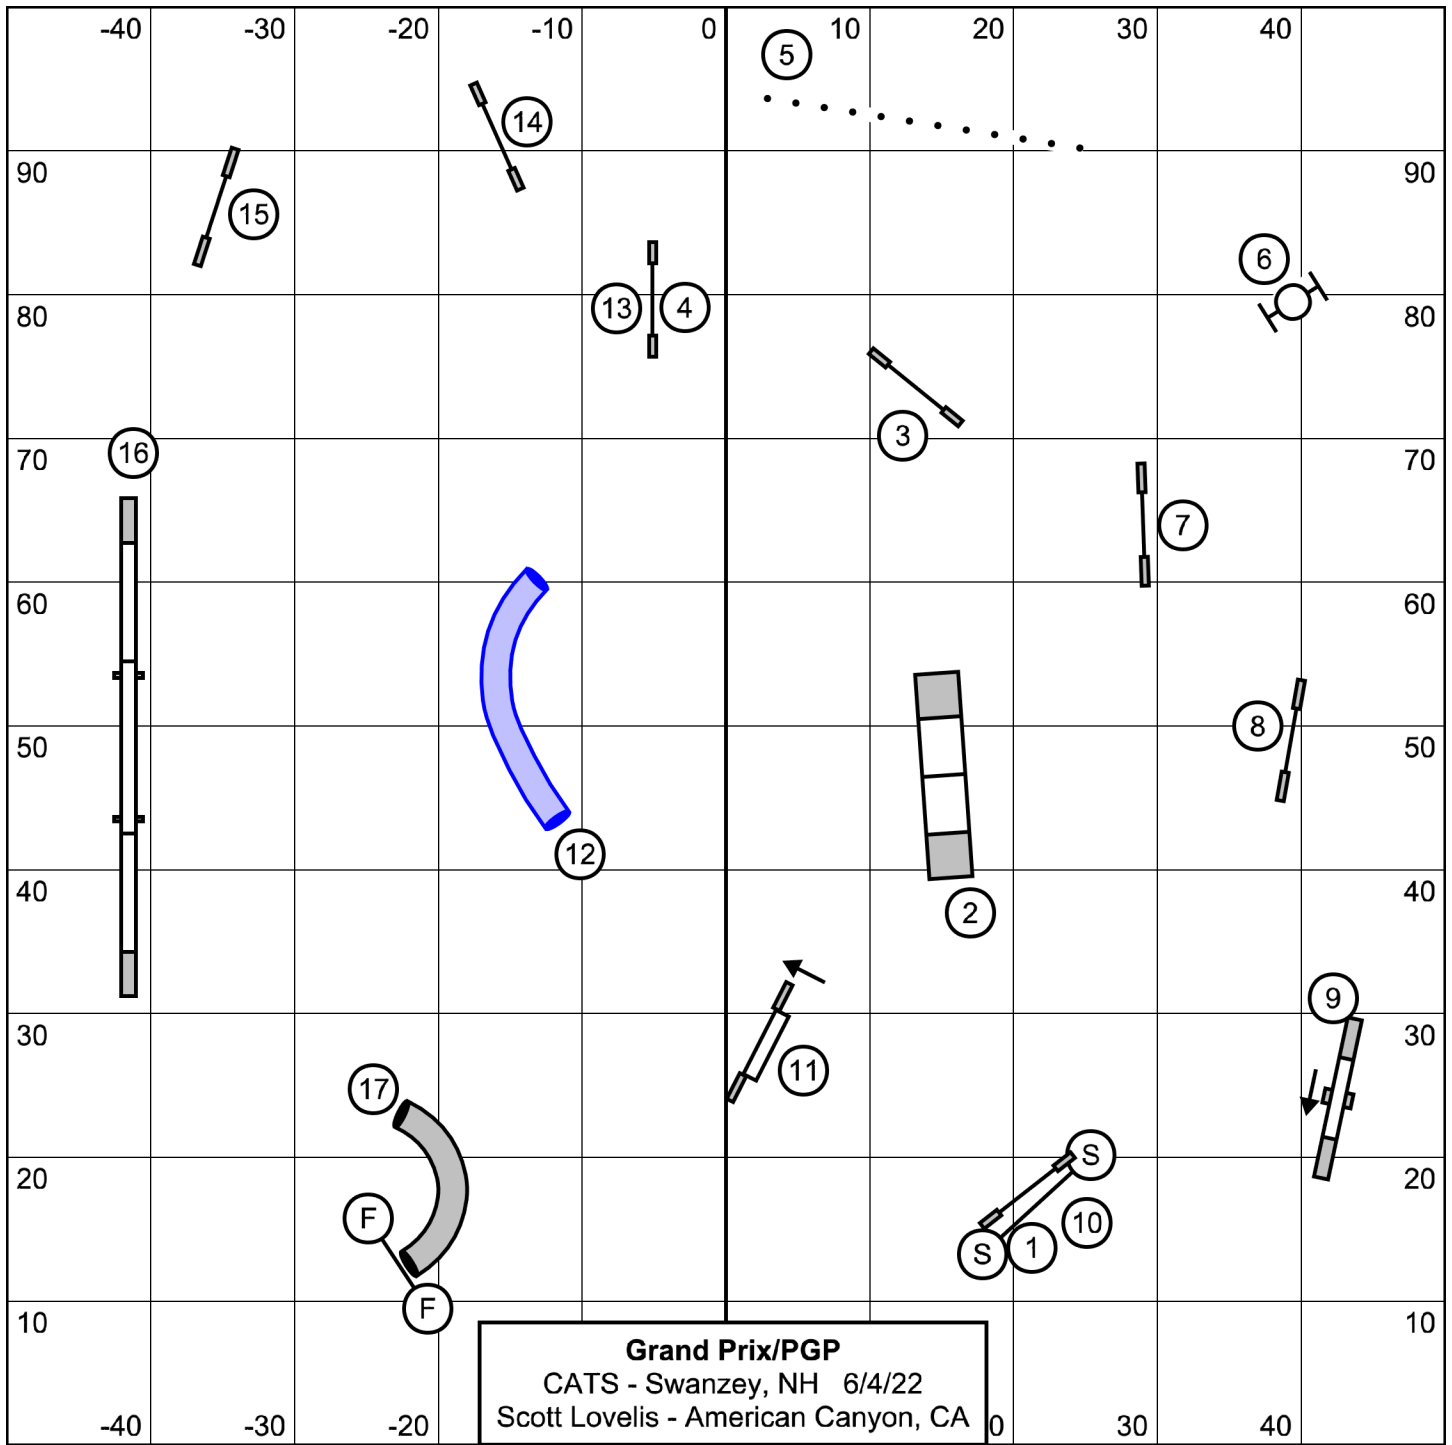

40

90

90

80

80

70

70

60

20

10

10

-40

-30

-20

0

30

40

30

40

1-3-5-7 Points Weaves=7
 :25 sec open
 24", 22", 20"- :16, 16"& 14"- :17
 12"& 10"- :18 Perf add :01

Advanced/PII Gamblers
 CATS - Swanzey, NH 6/4/22
 Scott Lovelis - American Canyon, CA

20 30 40