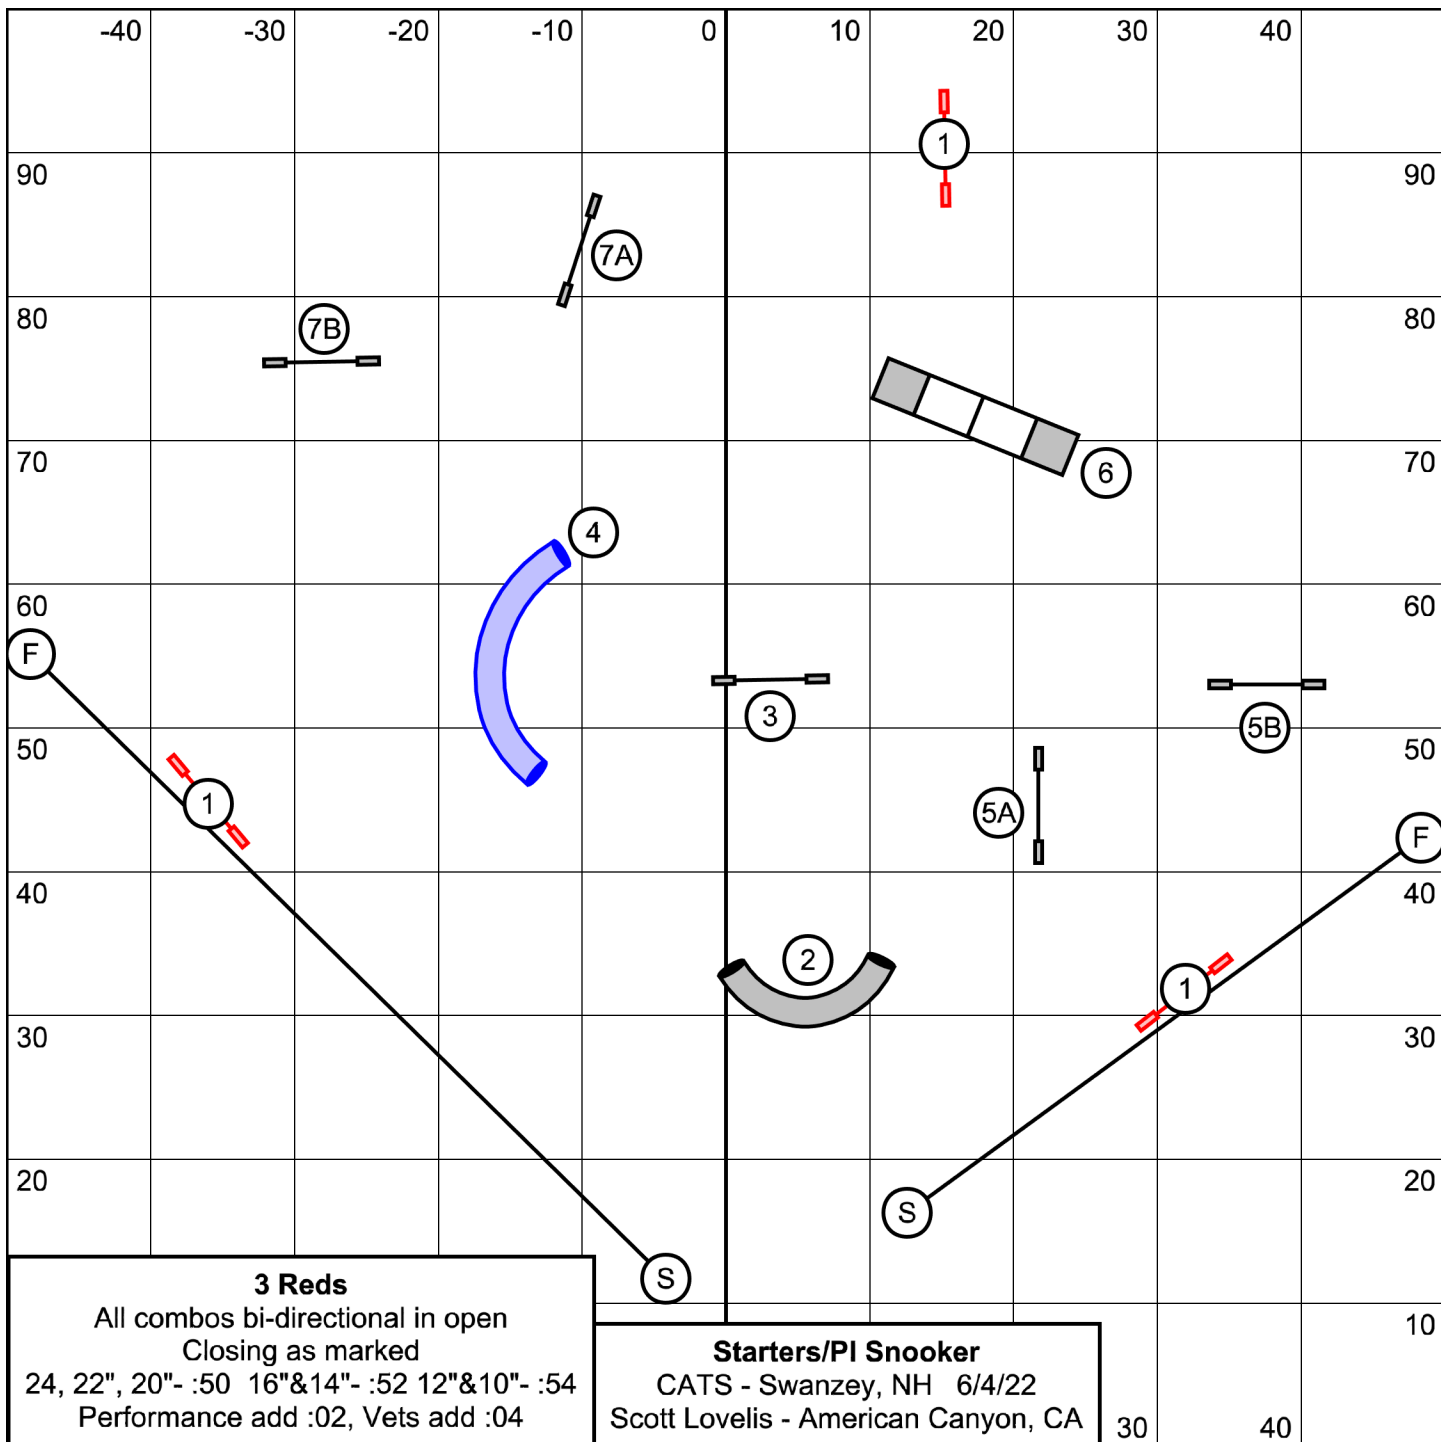

40

90

90

80

80

70

70

60

60

50

50

40

40

30

30

20

20

10

10

-40

-30

-20

0

30

40

30

40

1-3-5-7 Points Weaves=7
 :25 sec open
 24", 22", 20"- :16, 16"& 14"- :17
 12"& 10"- :18 Perf add :01

Advanced/PII Gamblers
 CATS - Swanzey, NH 6/4/22
 Scott Lovelis - American Canyon, CA

20 30 40