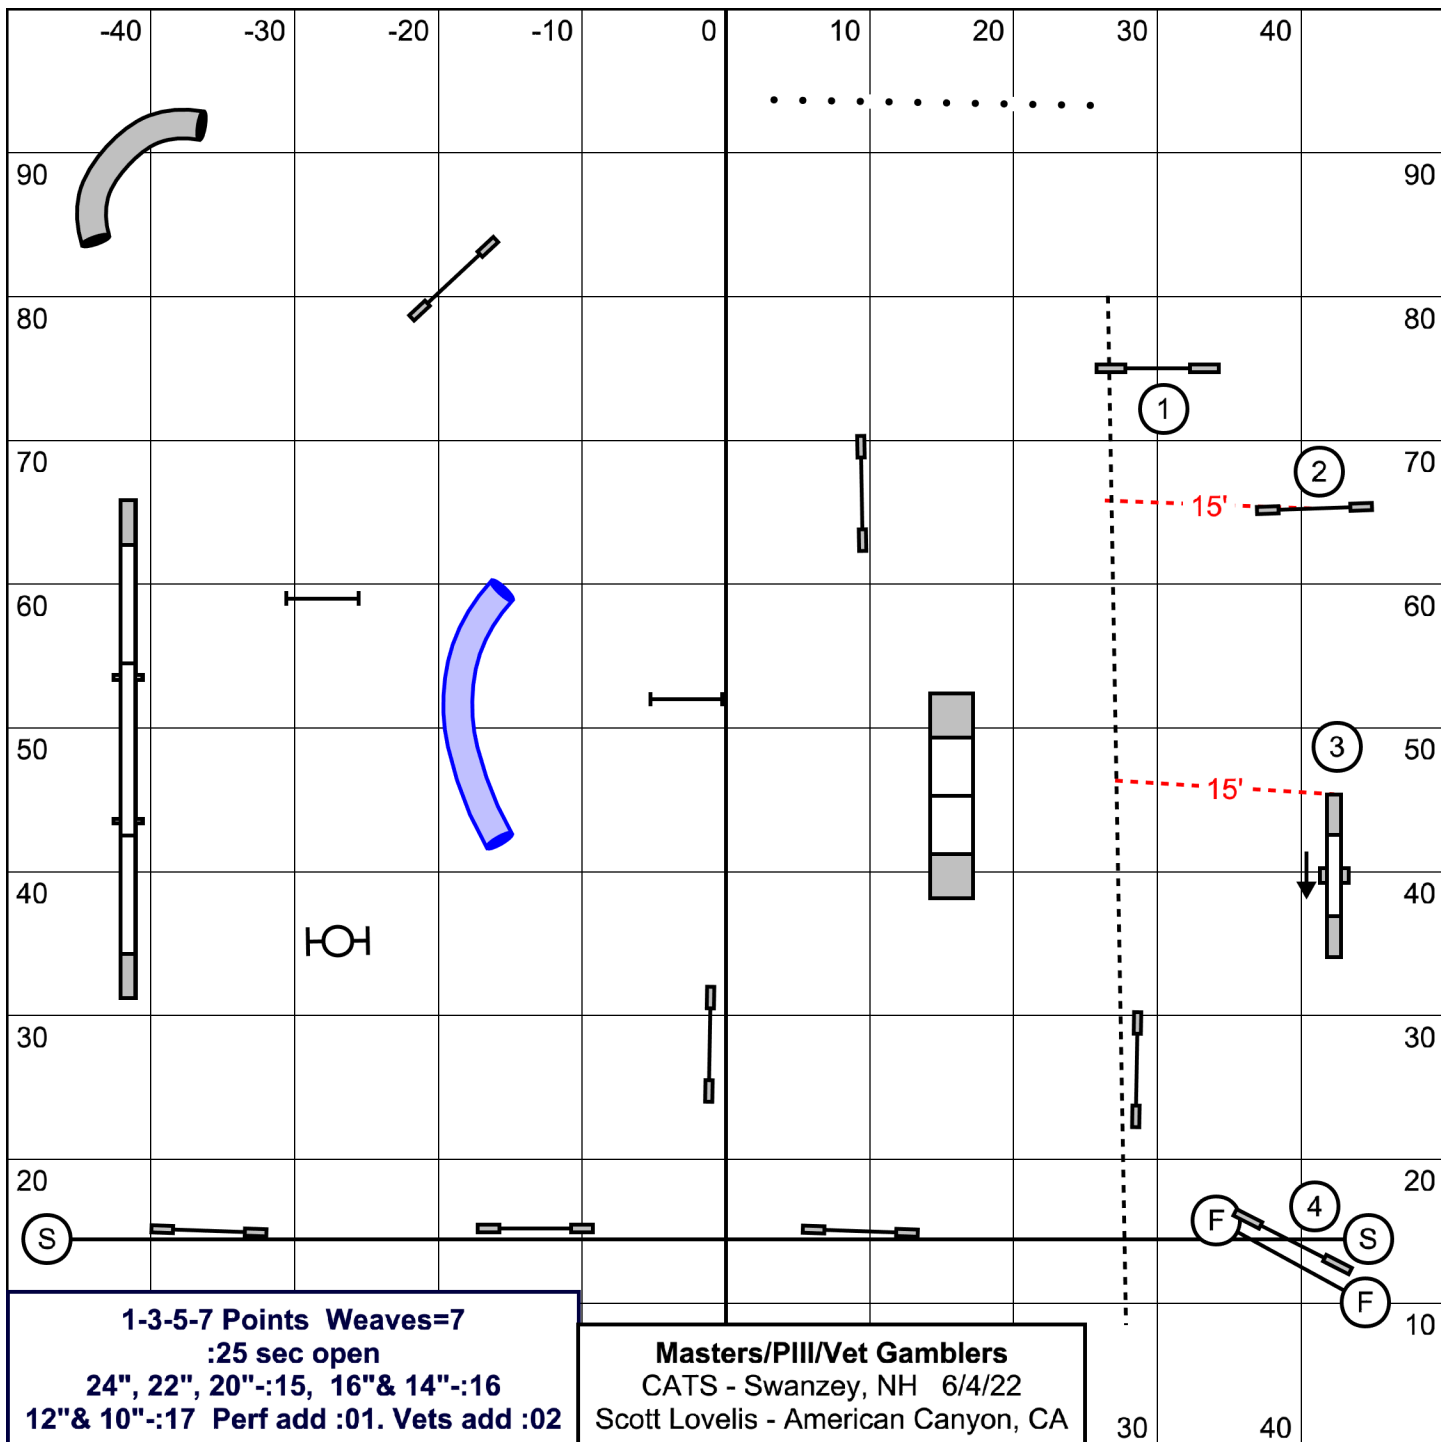

40

90

90

80

80

70

70

60

20

10

10

-40

-30

-20

0

30

40

30

40

1-3-5-7 Points Weaves=7
 :25 sec open
 24", 22", 20"- :16, 16"& 14"- :17
 12"& 10"- :18 Perf add :01

Advanced/PII Gamblers
 CATS - Swanzey, NH 6/4/22
 Scott Lovelis - American Canyon, CA

20 30 40