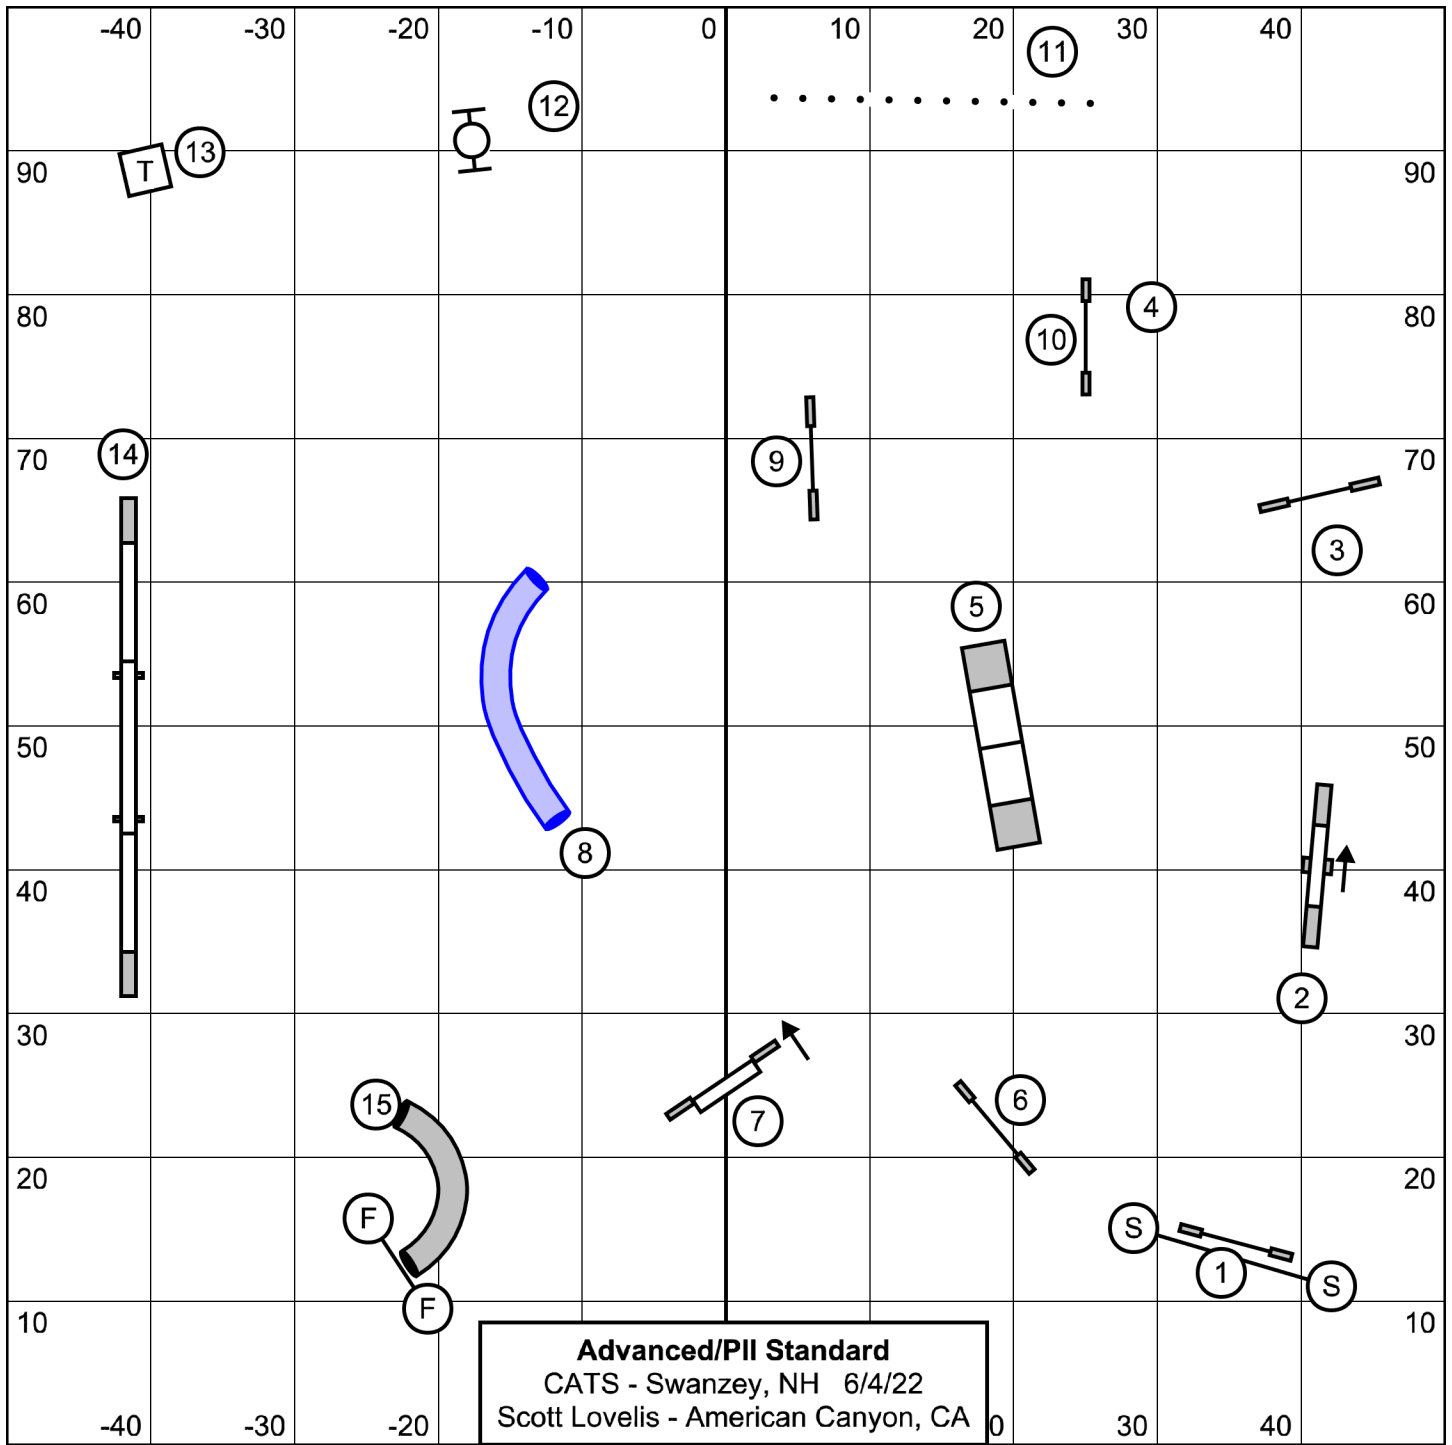

40

90

90

80

80

70

70

60

40

30

40

1-3-5-7 Points Weaves=7
 :25 sec open
 24", 22", 20"- :16, 16"& 14"- :17
 12"& 10"- :18 Perf add :01

Advanced/PII Gamblers
 CATS - Swanzey, NH 6/4/22
 Scott Lovelis - American Canyon, CA

20 30 40