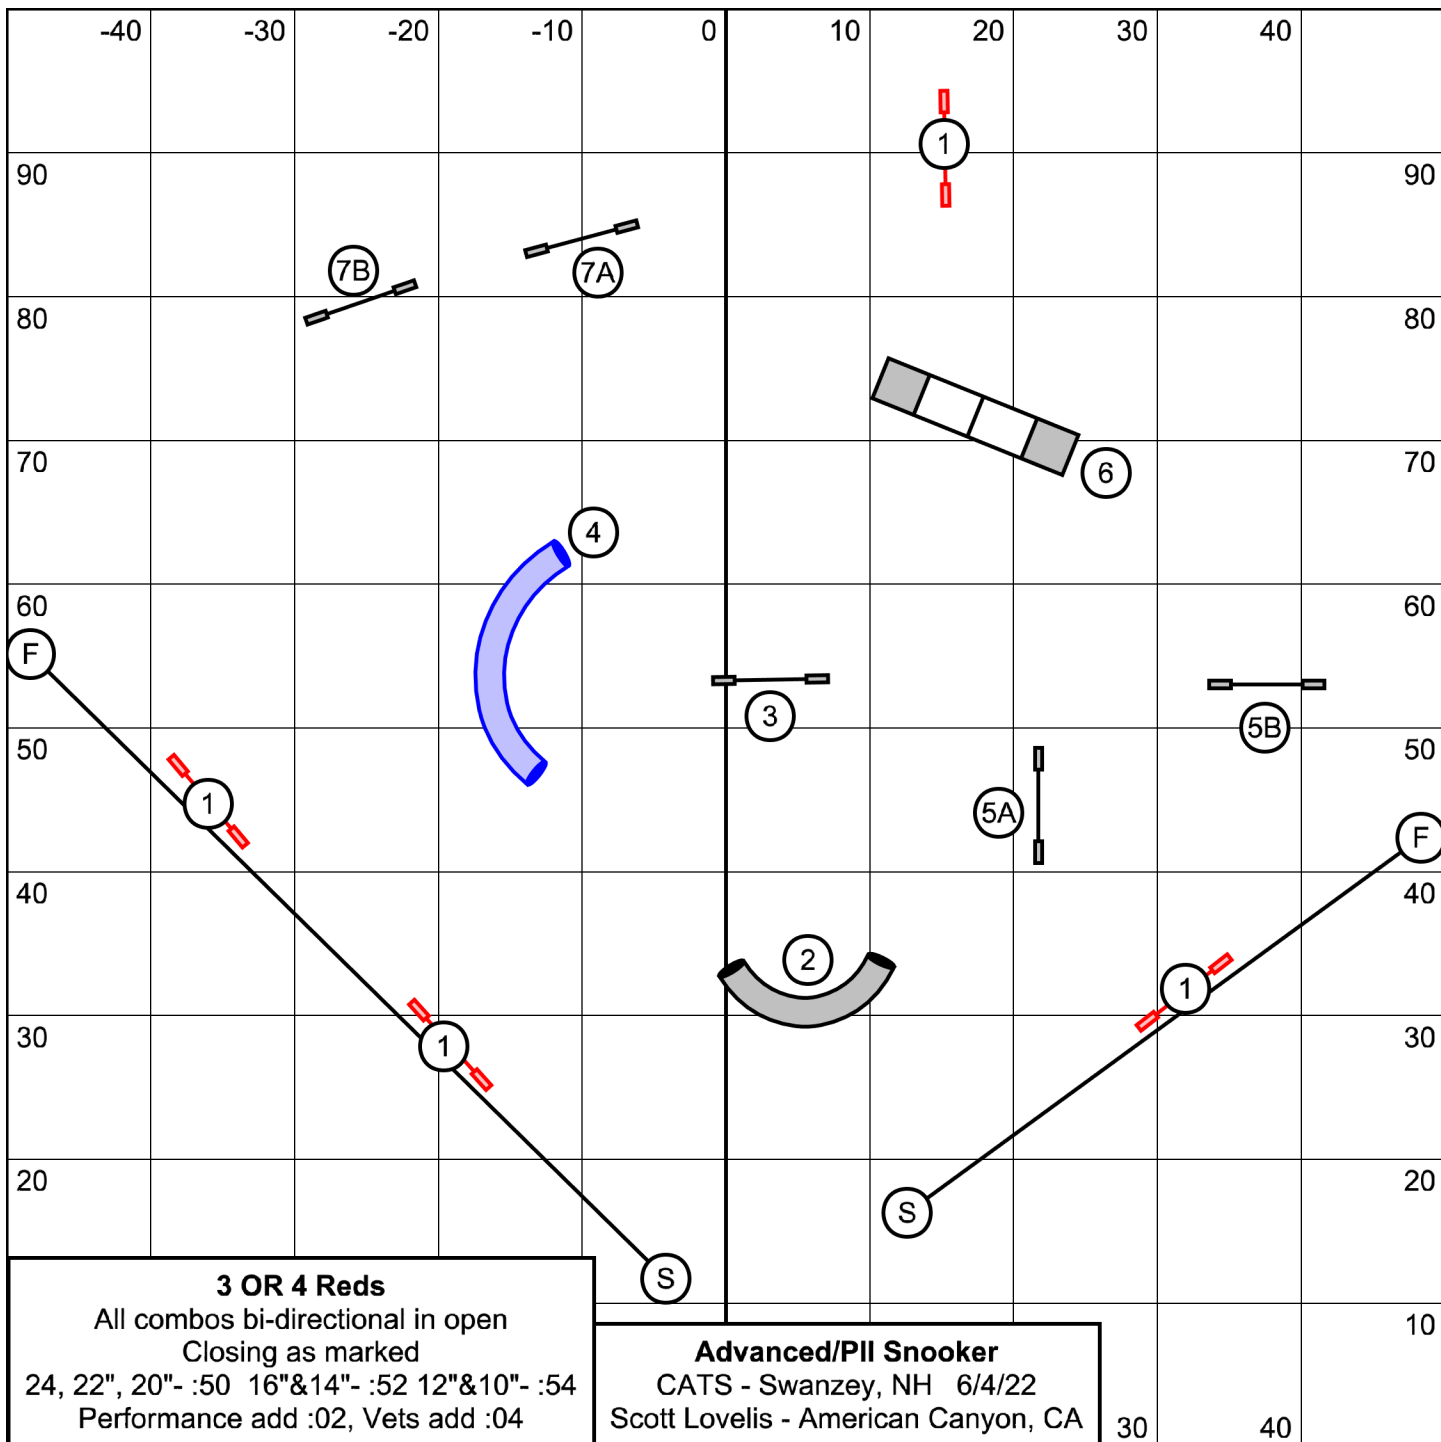

40

90

90

80

80

70

70

60

60

50

50

40

40

30

30

20

20

10

10

-40

-30

-20

0

30

40

30

40

1-3-5-7 Points Weaves=7
 :25 sec open
 24", 22", 20"- :16, 16"& 14"- :17
 12"& 10"- :18 Perf add :01

Advanced/PII Gamblers
 CATS - Swanzey, NH 6/4/22
 Scott Lovelis - American Canyon, CA

20 30 40