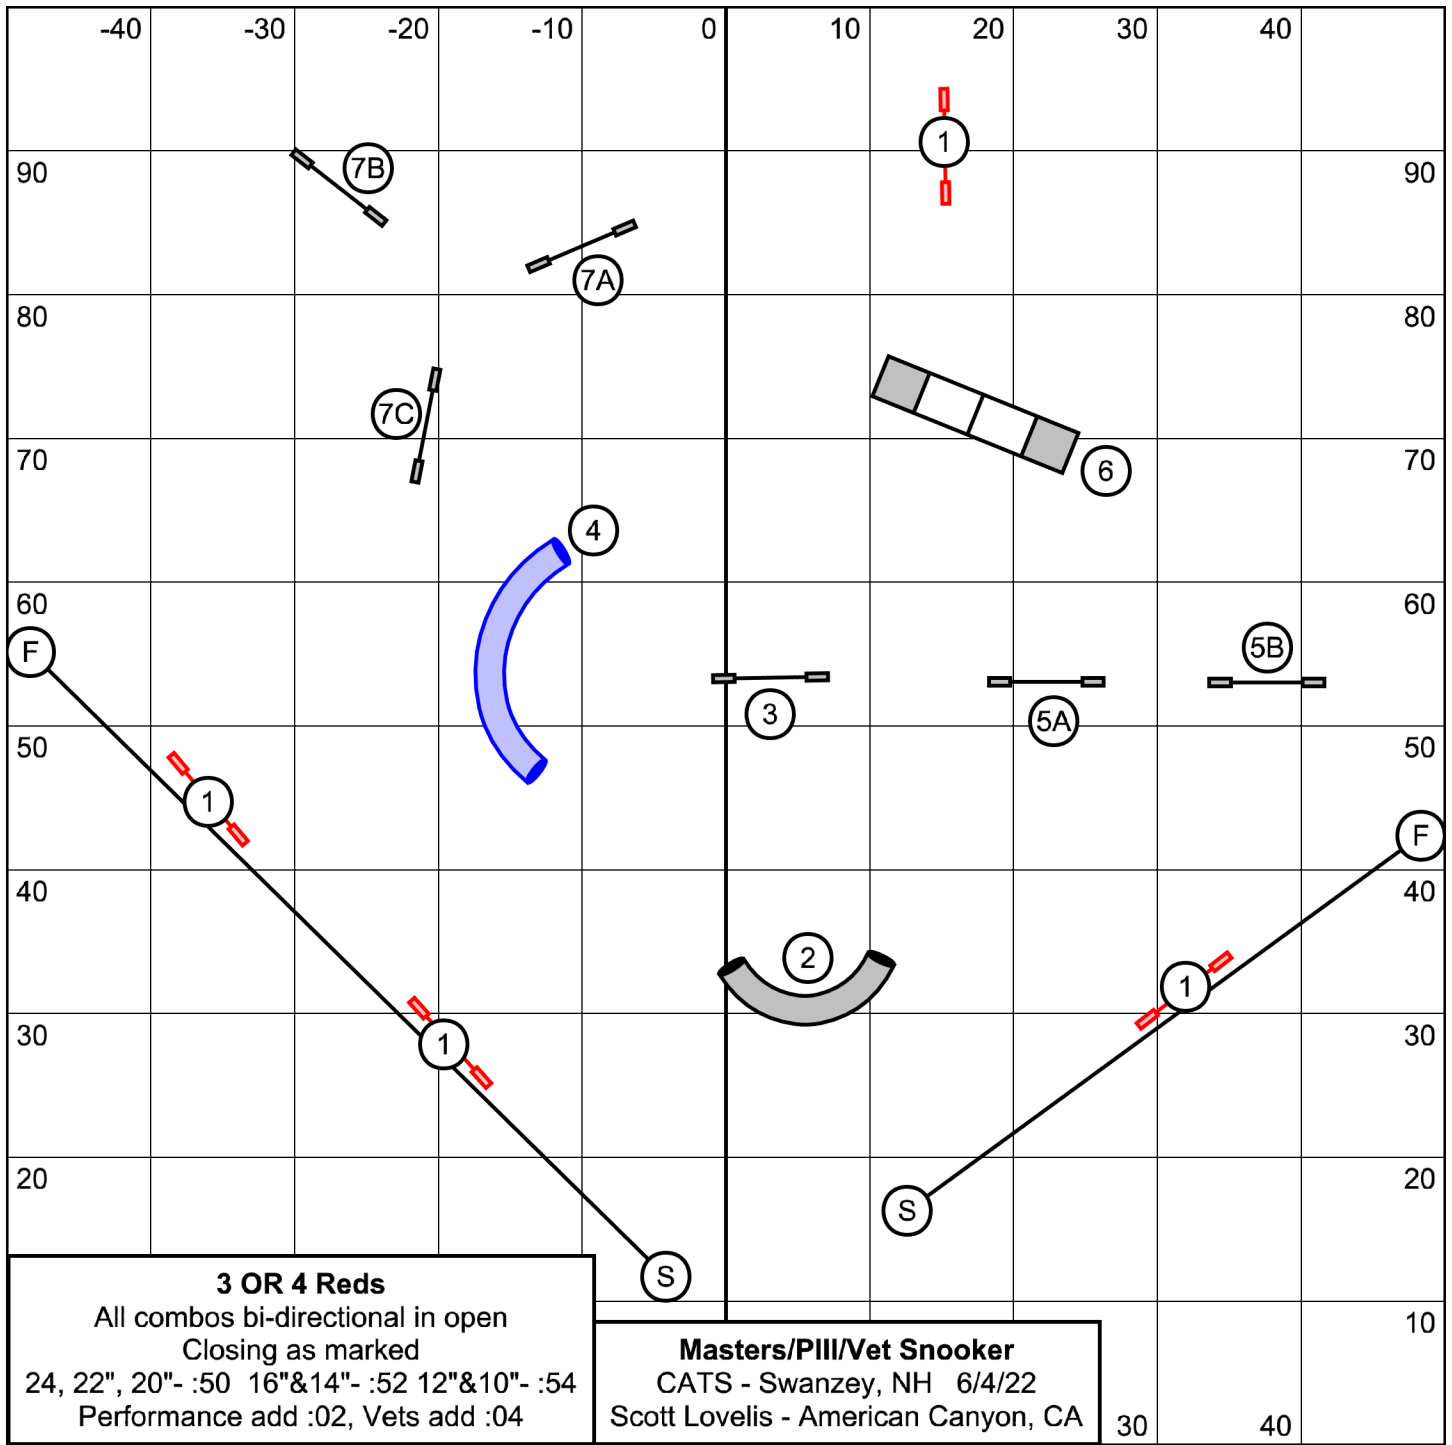

20

10

10

-40

-30

-20

0

30

40

30

40

1-3-5-7 Points Weaves=7
 :25 sec open
 24", 22", 20"- :16, 16"& 14"- :17
 12"& 10"- :18 Perf add :01

Advanced/PII Gamblers
 CATS - Swanzey, NH 6/4/22
 Scott Lovelis - American Canyon, CA

20 30 40