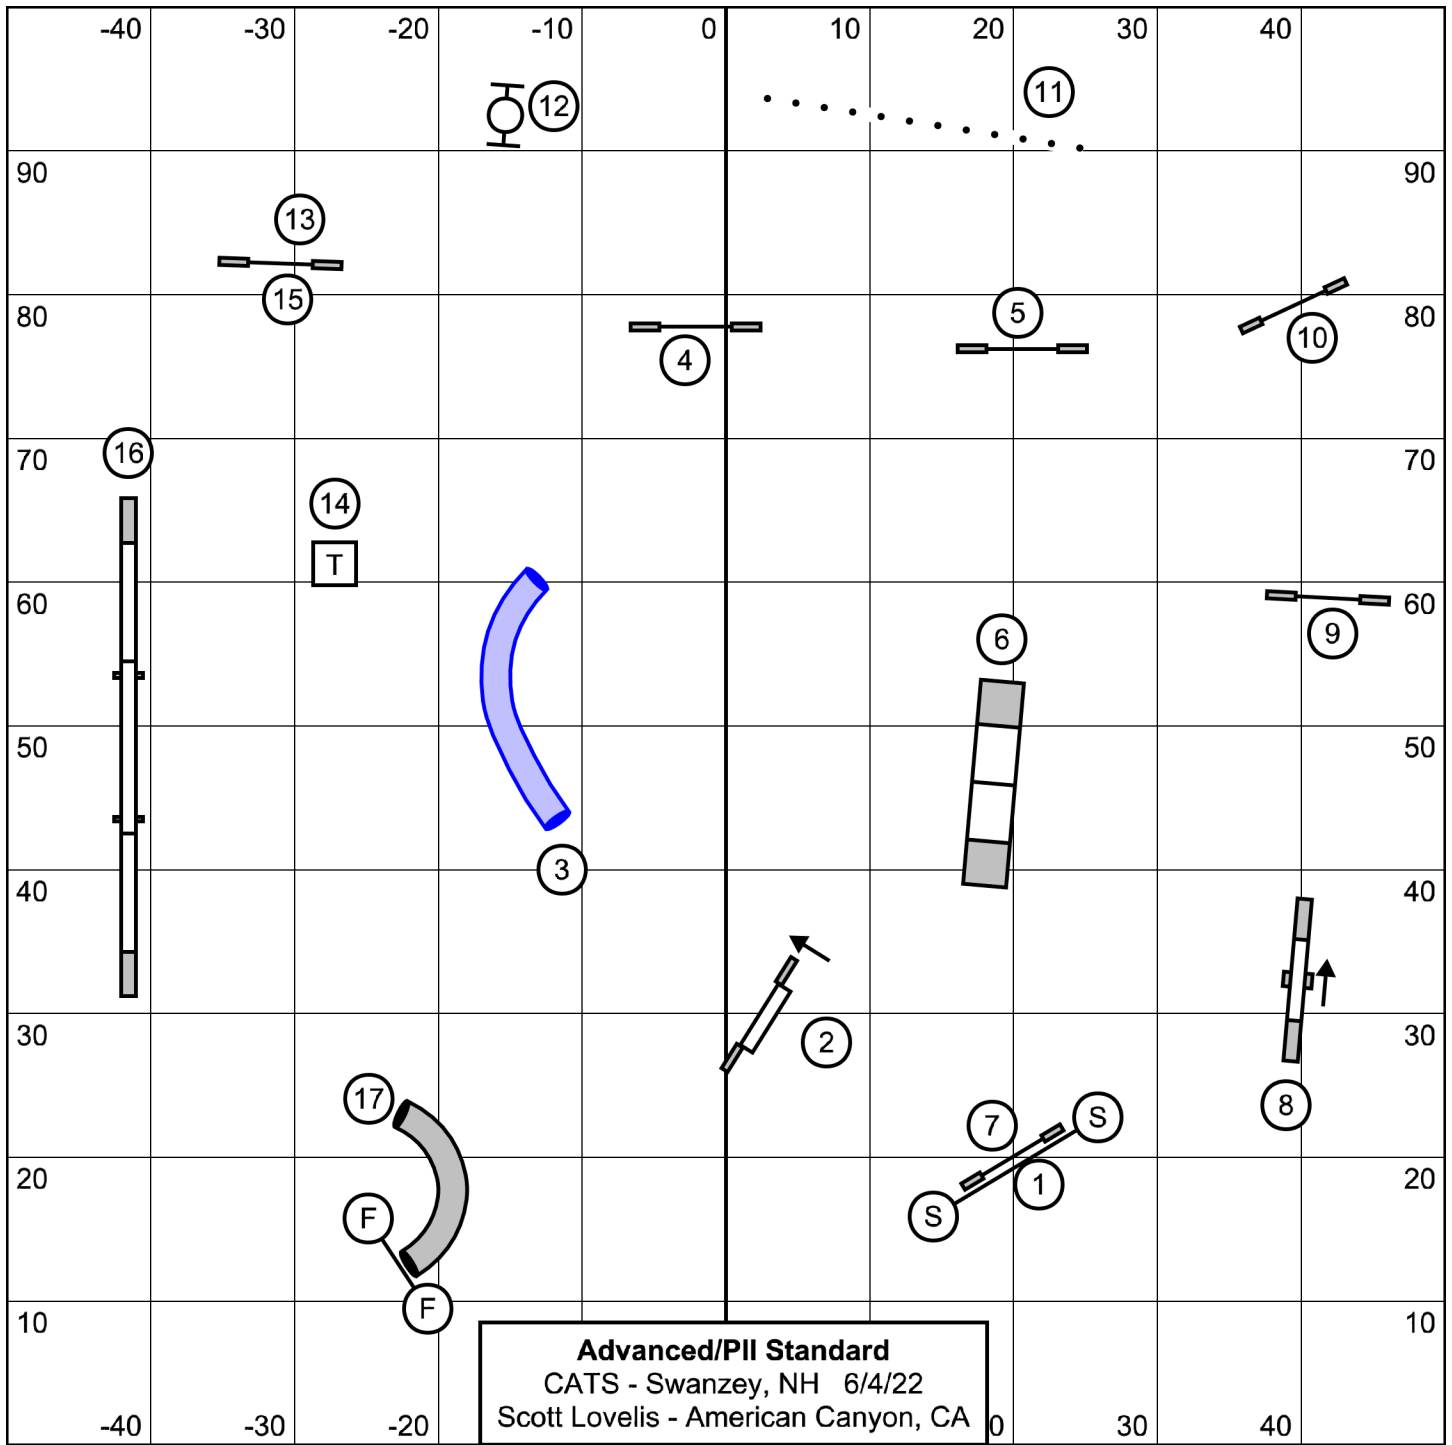

40

90

90

80

80

70

70

60

40

30

40

1-3-5-7 Points Weaves=7
 :25 sec open
 24", 22", 20"- :16, 16"& 14"- :17
 12"& 10"- :18 Perf add :01

Advanced/PII Gamblers
 CATS - Swanzey, NH 6/4/22
 Scott Lovelis - American Canyon, CA

20 30 40