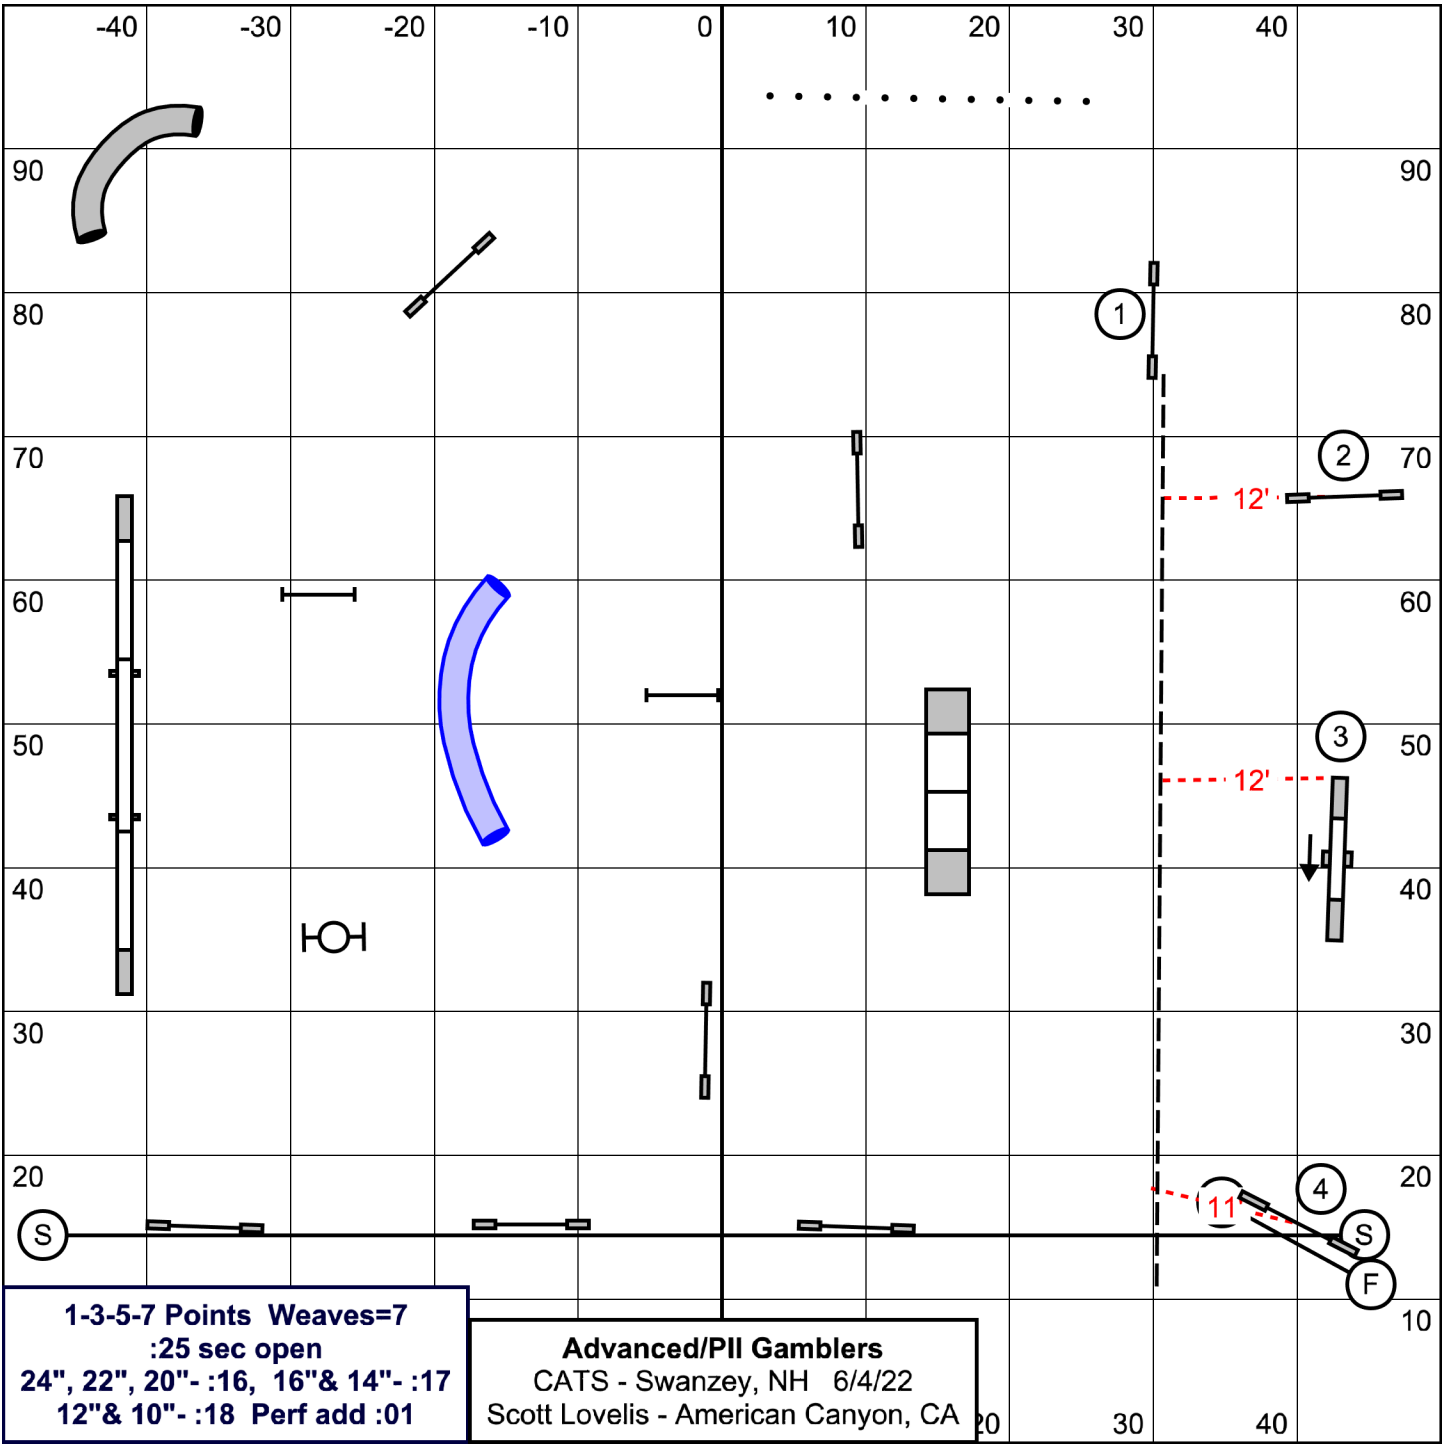

40

90

90

80

80

70

70

60

20

10

10

-40

-30

-20

0

30

40

30

40

1-3-5-7 Points Weaves=7
 :25 sec open
 24", 22", 20"- :16, 16"& 14"- :17
 12"& 10"- :18 Perf add :01

Advanced/PII Gamblers
 CATS - Swanzey, NH 6/4/22
 Scott Lovelis - American Canyon, CA

20 30 40