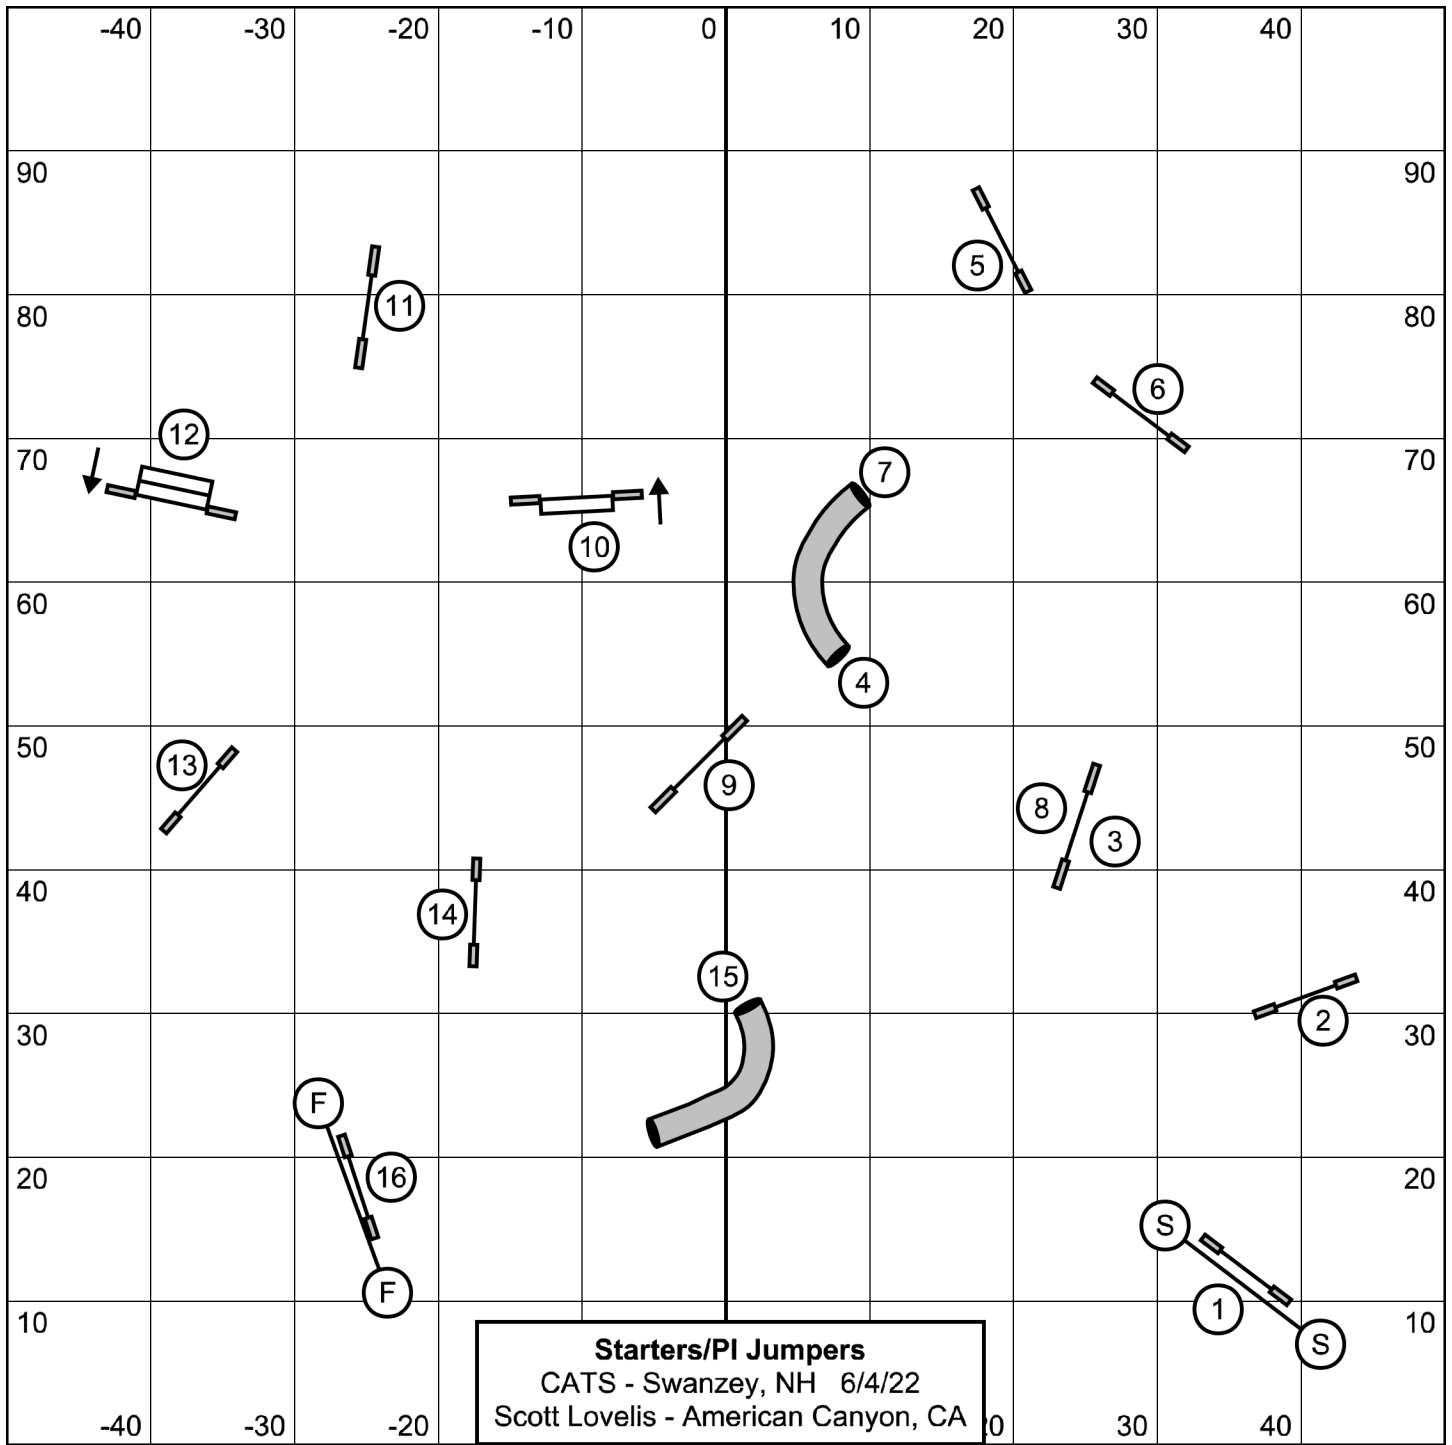

40

90

90

80

80

70

70

60

20

10

10

-40

-30

-20

0

30

40

30

40

1-3-5-7 Points Weaves=7
 :25 sec open
 24", 22", 20"- :16, 16"& 14"- :17
 12"& 10"- :18 Perf add :01

Advanced/PII Gamblers
 CATS - Swanzey, NH 6/4/22
 Scott Lovelis - American Canyon, CA

20 30 40