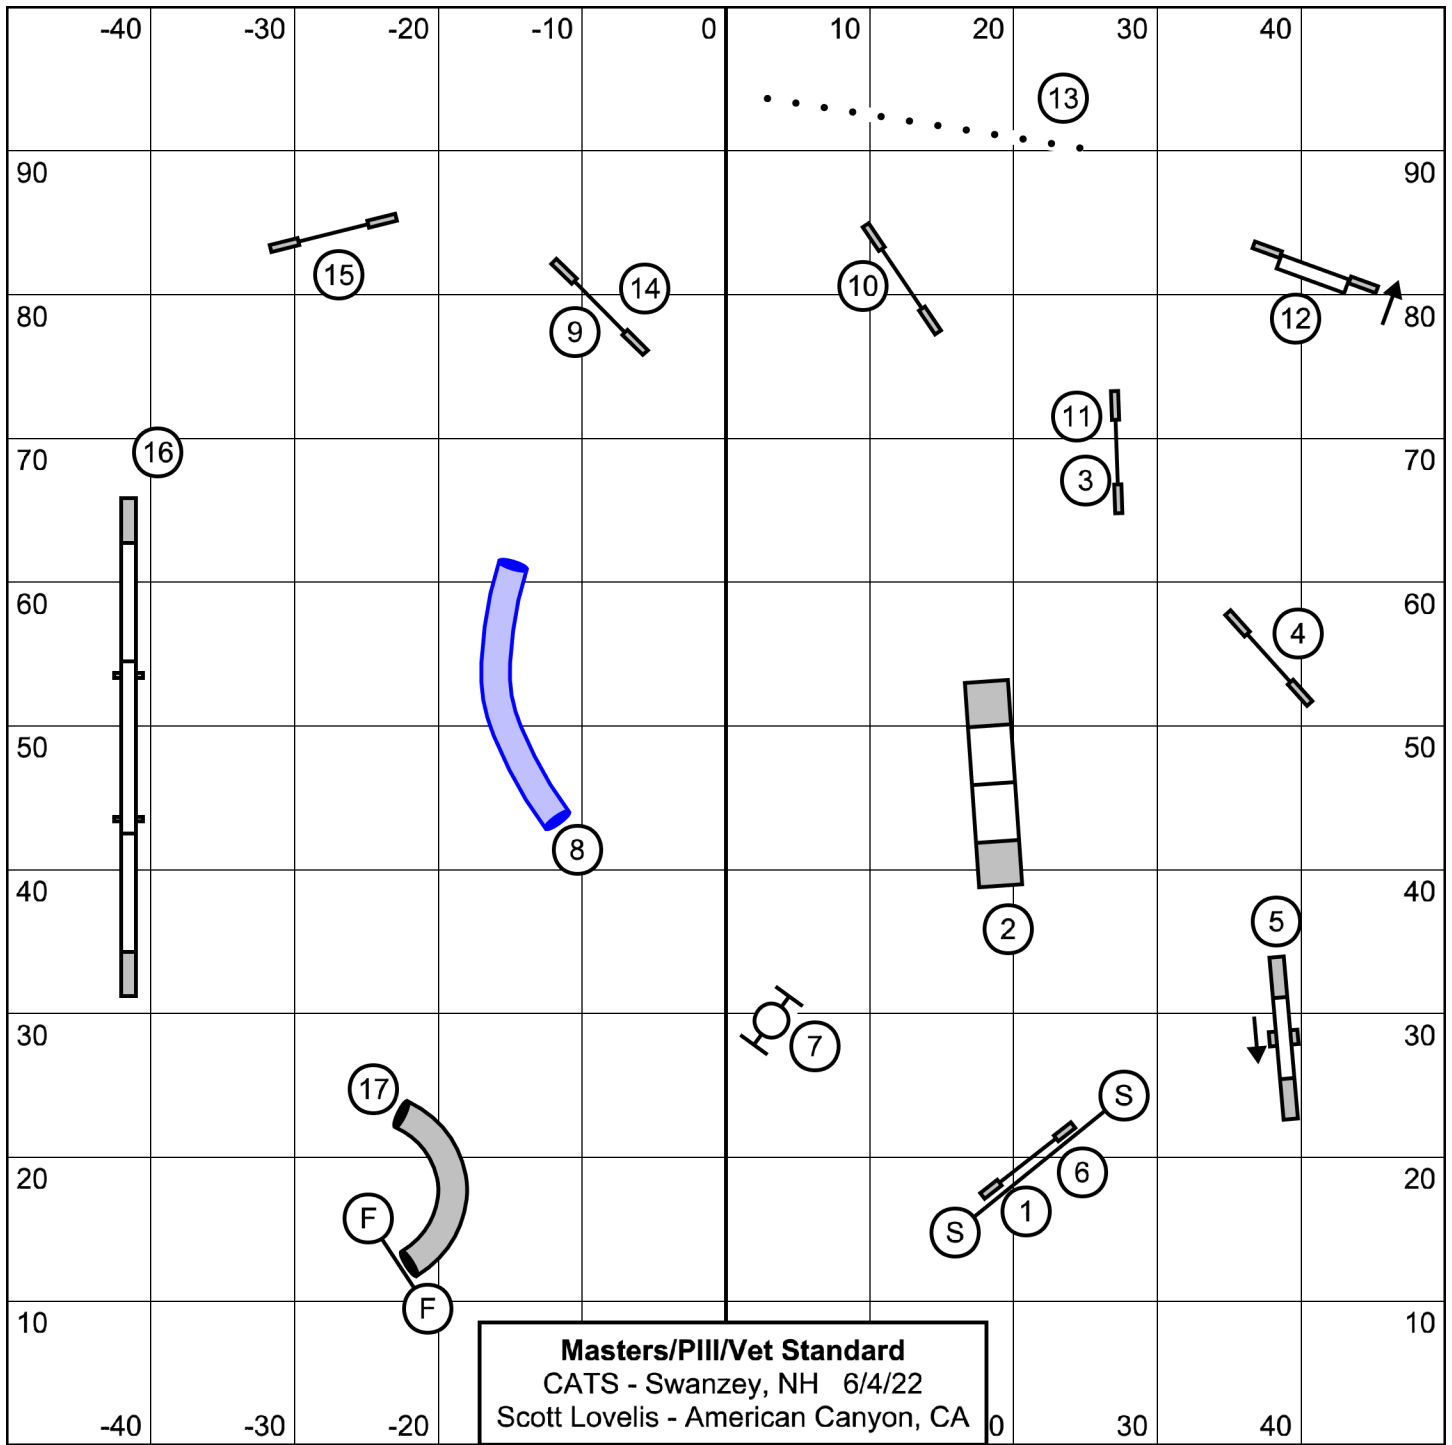

40

90

90

80

80

70

70

60

40

30

40

1-3-5-7 Points Weaves=7
 :25 sec open
 24", 22", 20"- :16, 16"& 14"- :17
 12"& 10"- :18 Perf add :01

Advanced/PII Gamblers
 CATS - Swanzey, NH 6/4/22
 Scott Lovelis - American Canyon, CA

20 30 40