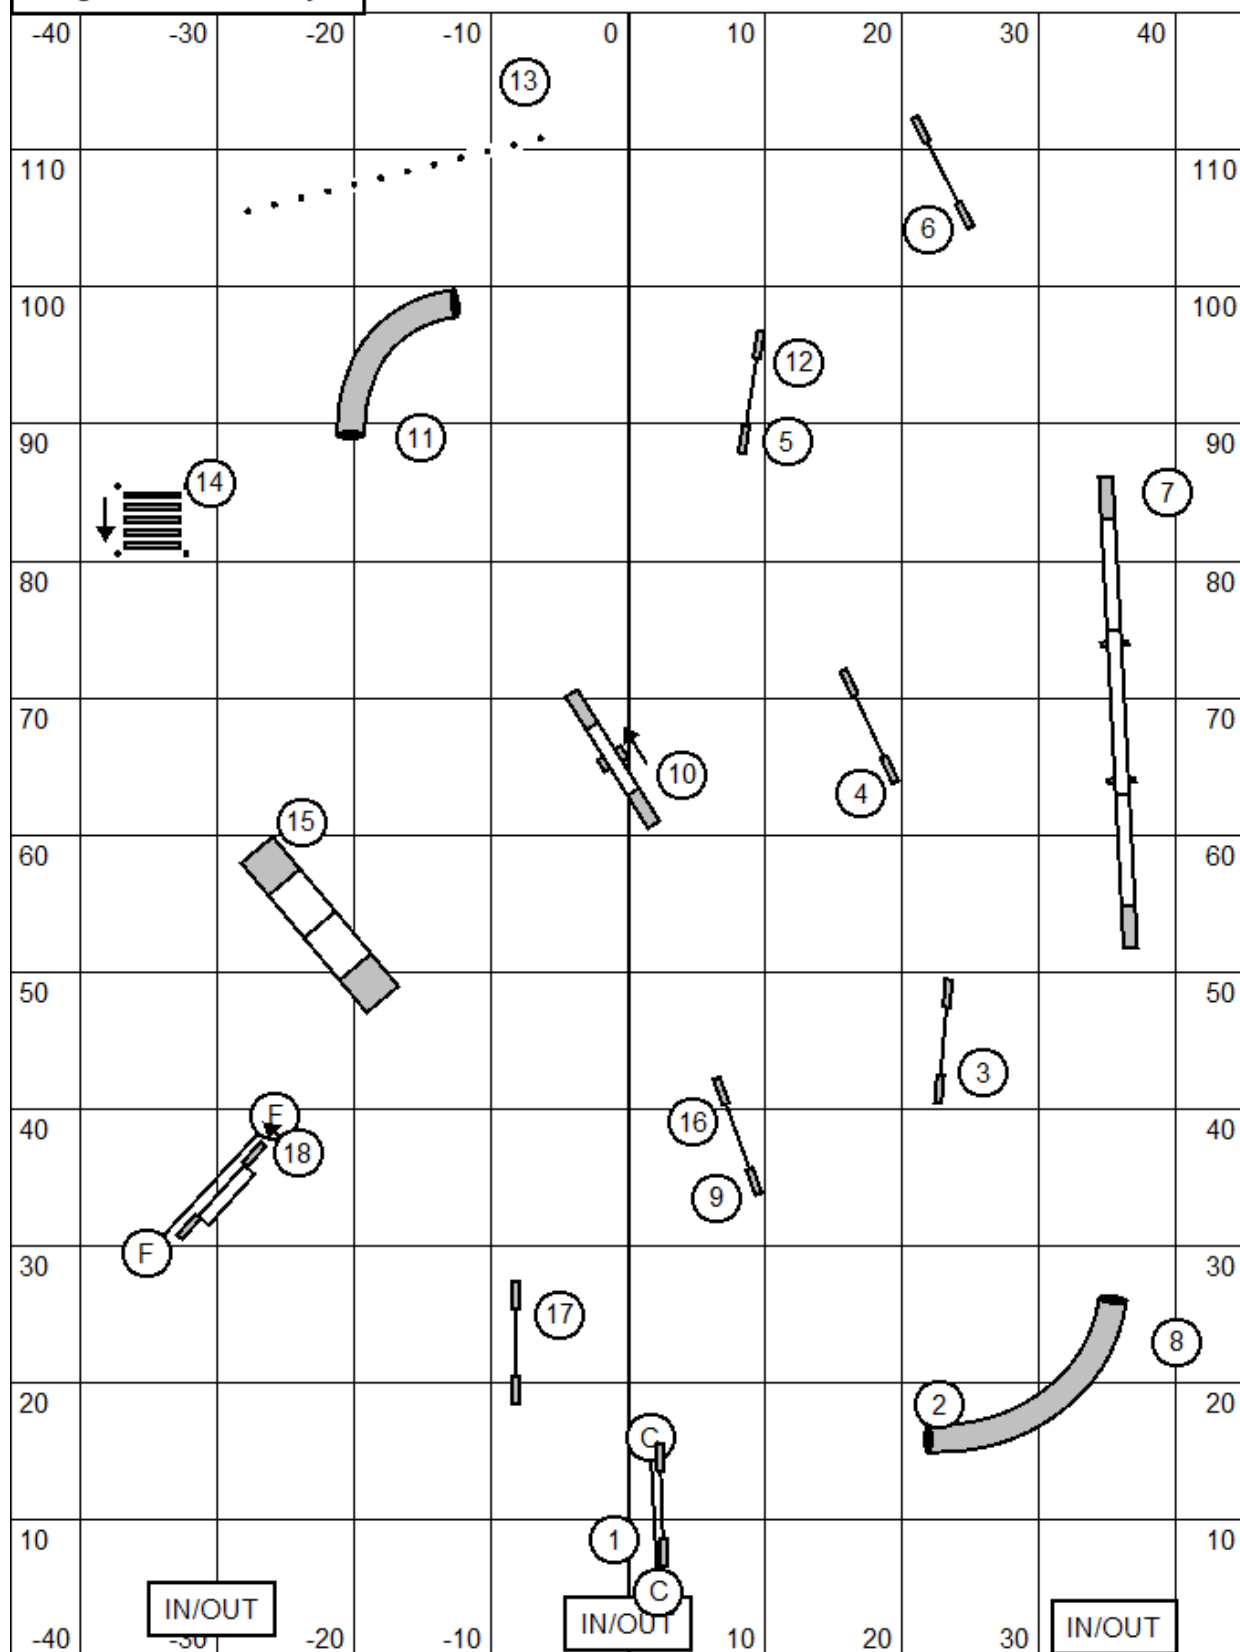

Riverside Canine Center
May 20, 2022
Judge: Francisco Berjon

Biathlon Standard / PBS