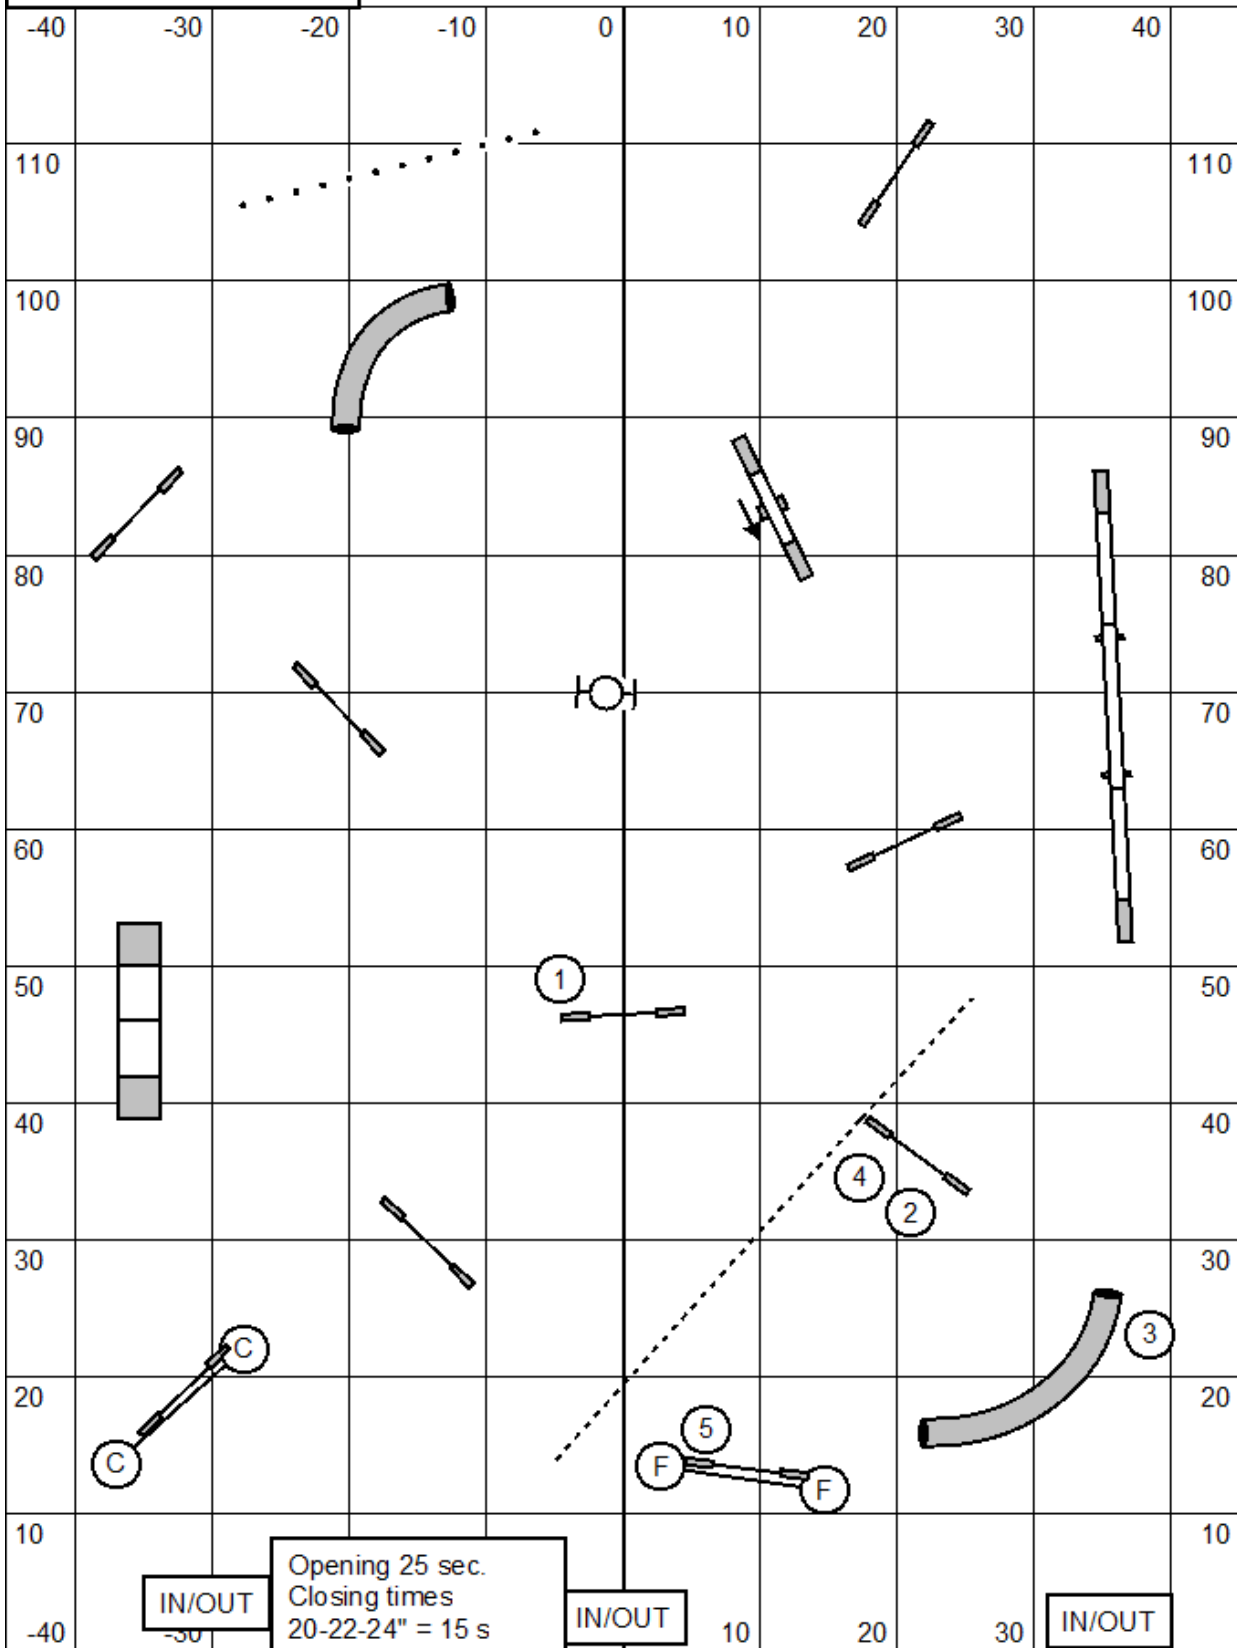

Masters Gamblers / PIII / Vet

IN/OUT

Opening 25 sec.
 Closing times
 20-22-24" = 15 s
 14-16" = 16 s
 10-12" = 17 s
 Performance + 2 sec.
 Veterans + 4 sec.

IN/OUT

System 1-3-5-7
 Teeter 7 points

IN/OUT

Back to back is OK
 Contact to contact is OK

Opening: All obstacles
 are bi-directional.
 Closing as numbered.
 #2 is bi-directional at closing

Start jump
 Bidirectional

IN/OUT

IN/OUT

IN/OUT

Repeated obstacles within a combo cease scoring.

3 or 4 reds may be taken

Course Times
 10" = 54 s
 14-16" = 52 s
 20-22-24" = 50 s
 Performance + 2 sec.
 Veterans + 4 sec.