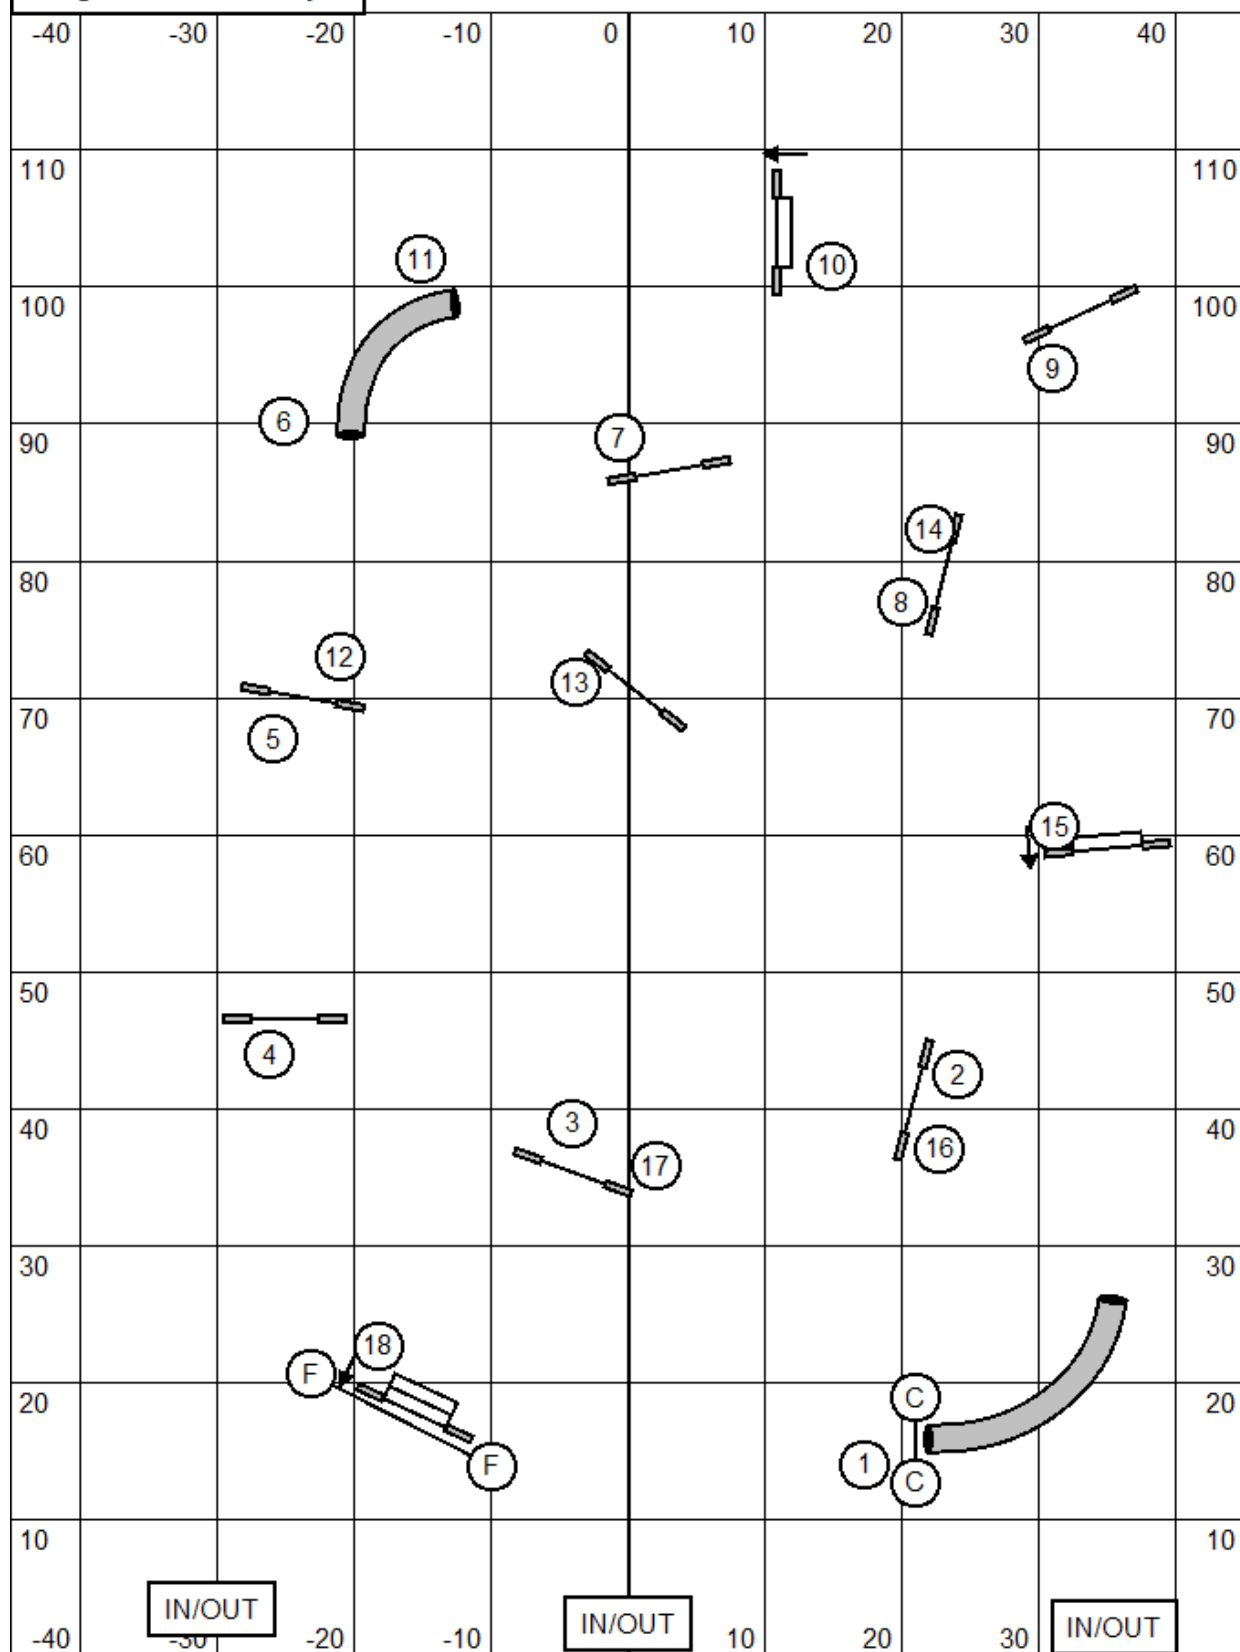

Riverside Canine Center
May 20, 2022
Judge: Francisco Berjon

Masters Jumpers / PIII / Vet