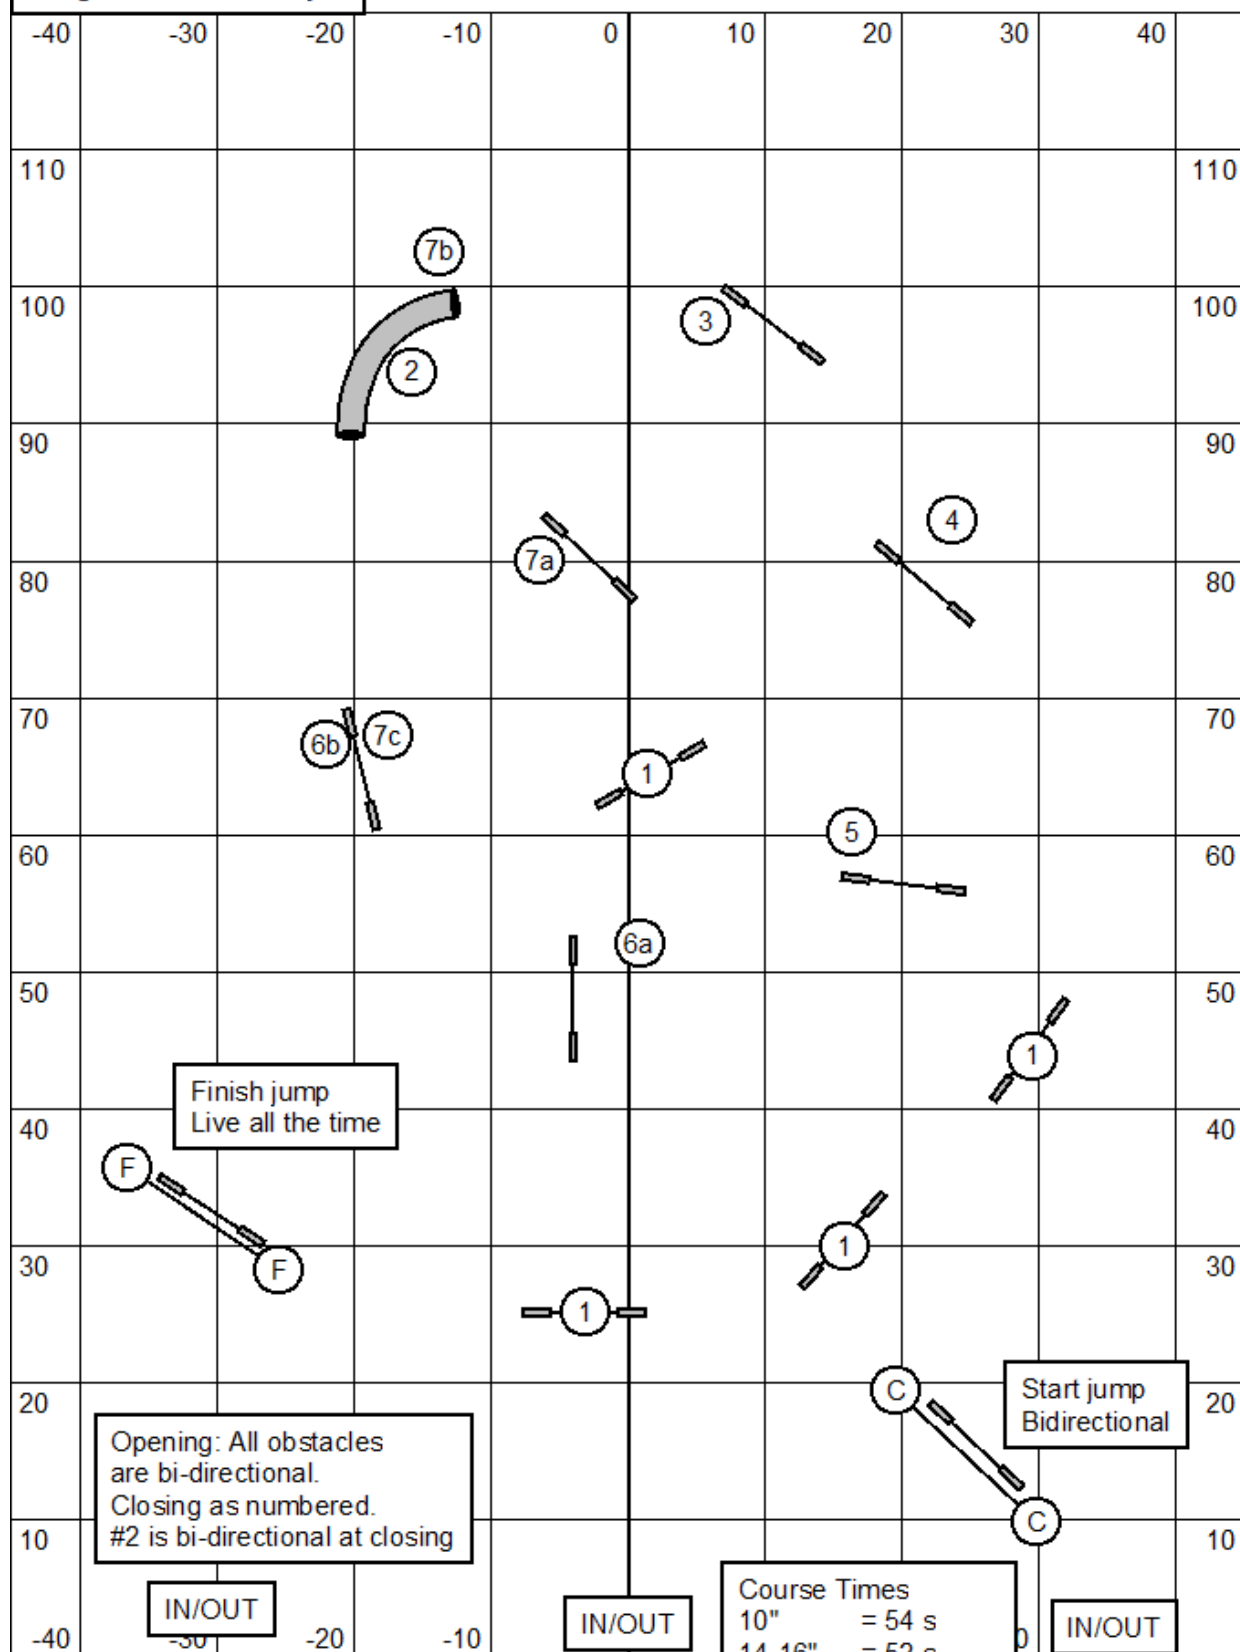

Riverside Canine Center
May 20, 2022
Judge: Francisco Berjon

Masters Snooker / PIII / Vet

Finish jump
Live all the time

Opening: All obstacles
are bi-directional.
Closing as numbered.
#2 is bi-directional at closing

Start jump
Bidirectional

IN/OUT

IN/OUT

IN/OUT

Repeated obstacles within a combo cease scoring.

3 or 4 reds may be taken

Course Times
10" = 54 s
14-16" = 52 s
20-22-24" = 50 s
Performance + 2 sec.
Veterans + 4 sec.