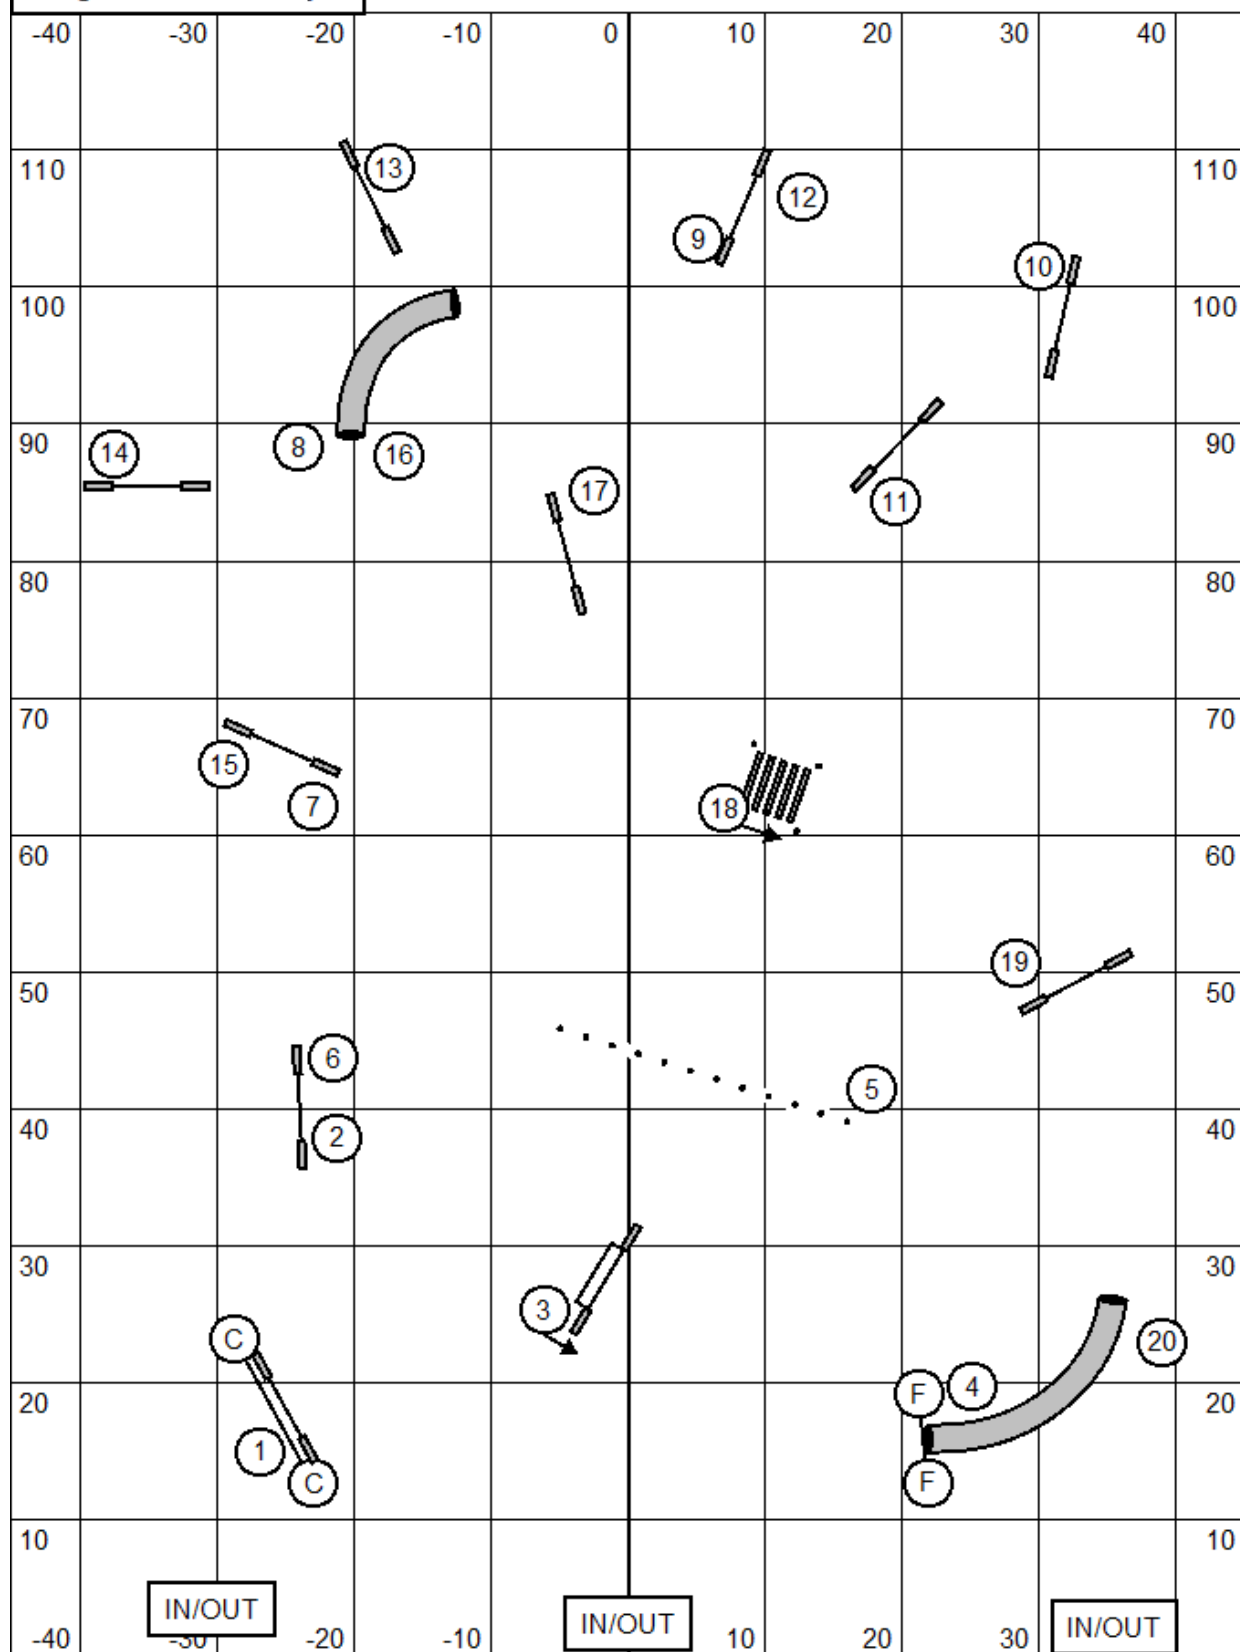

Riverside Canine Center
May 20, 2022
Judge: Francisco Berjon

Biathlon Jumpers / PBJ