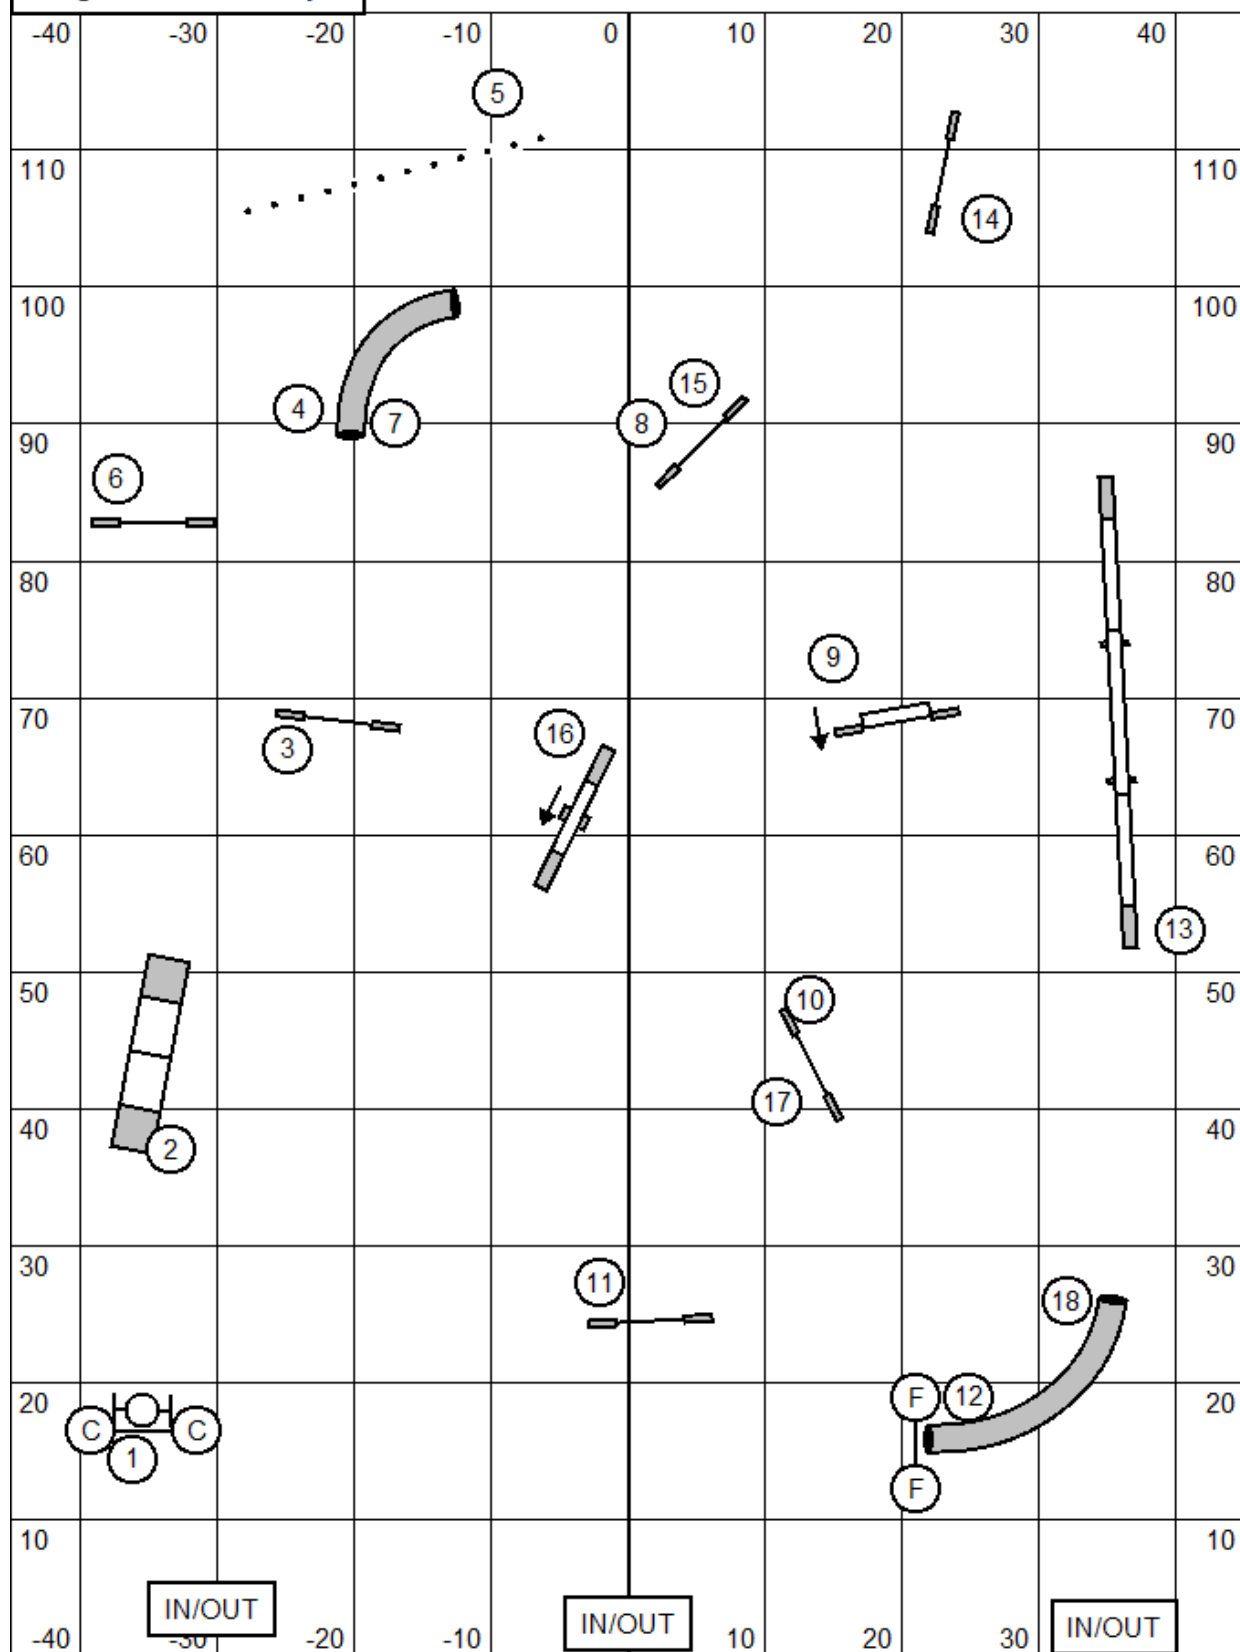

Masters Standard / PIII / Vet

IN/OUT

IN/OUT

IN/OUT