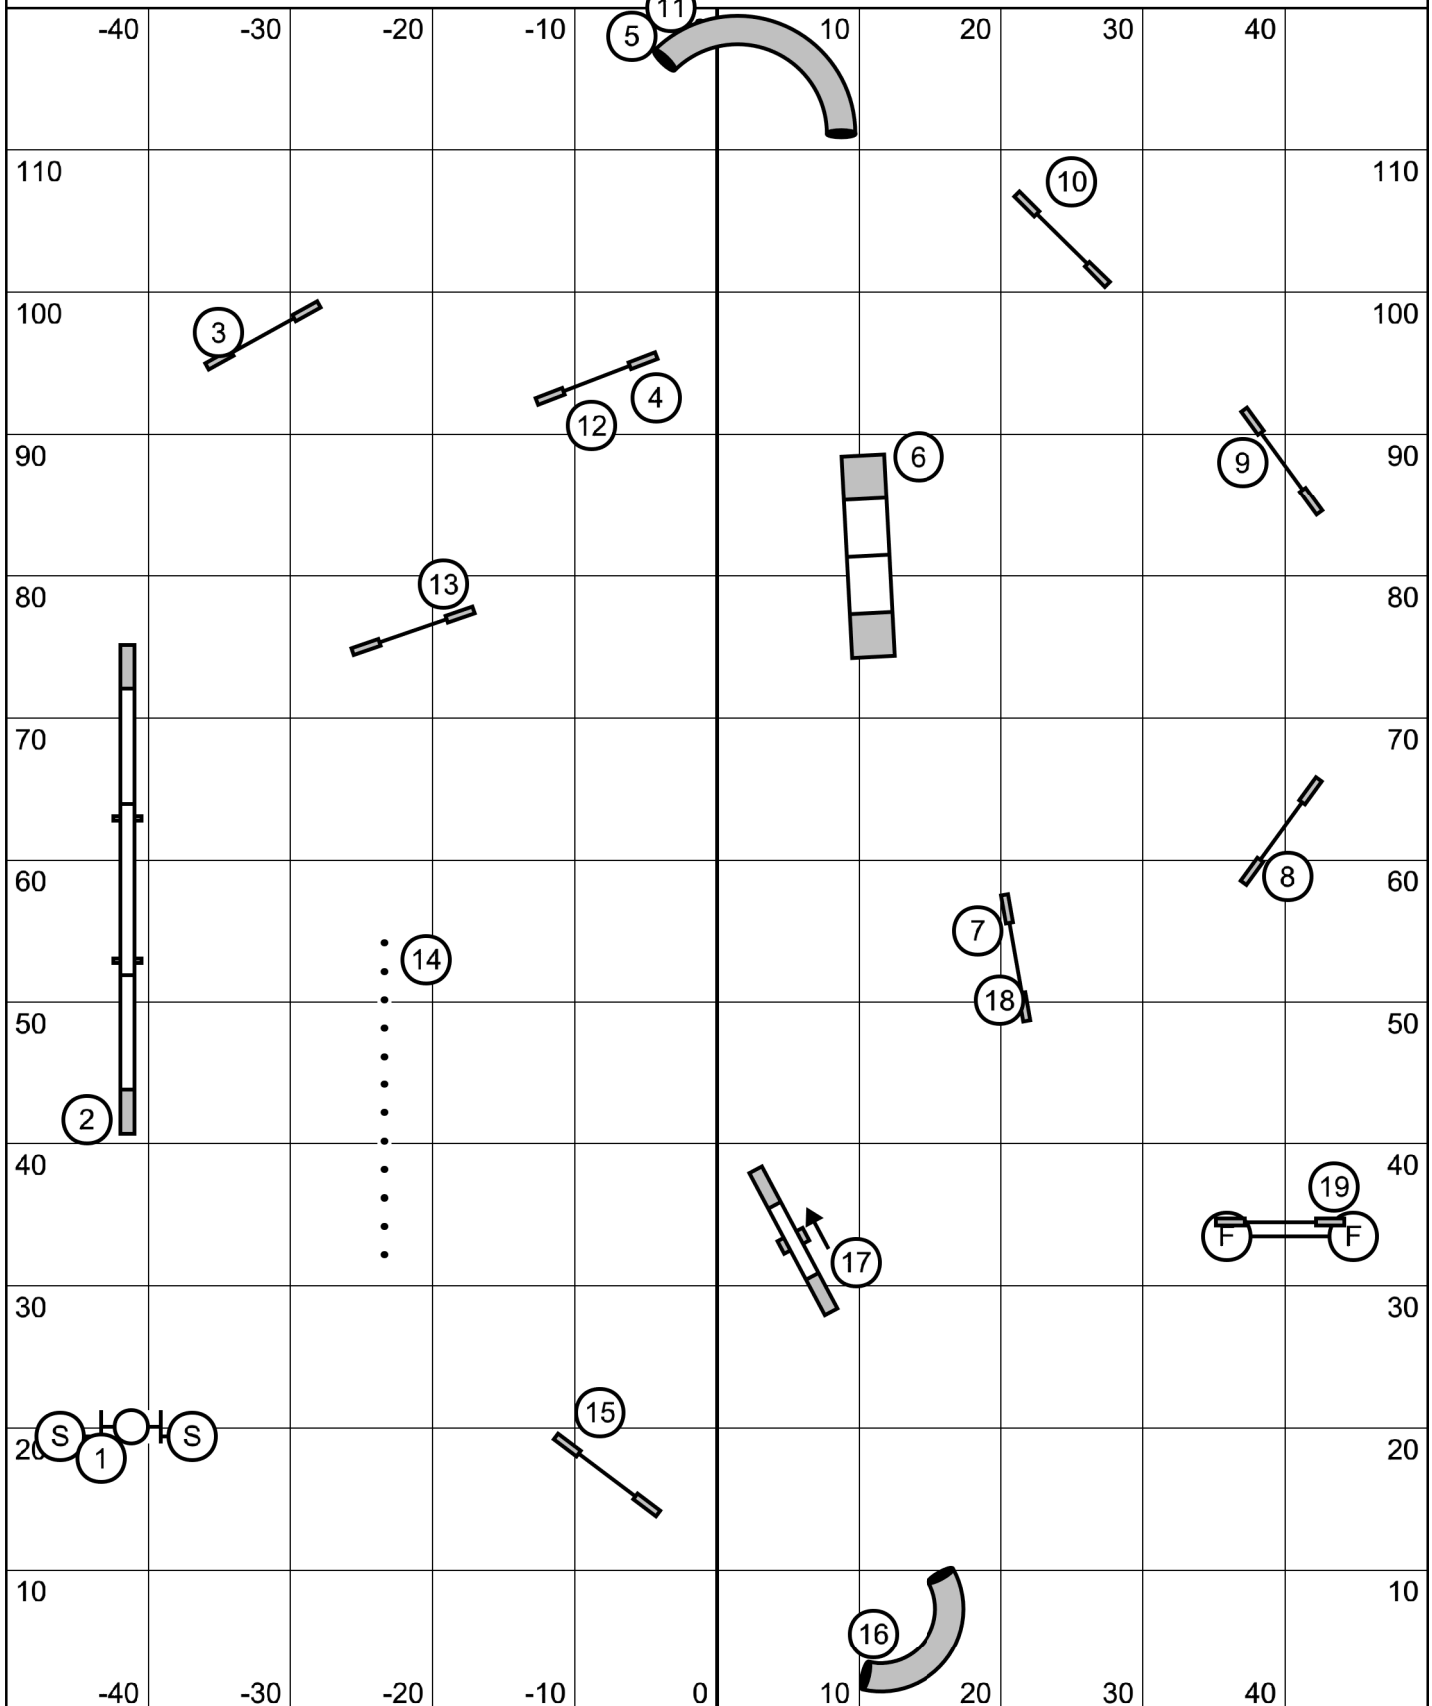

Senior and Champion Agility
 DataDriven Agility UKI -- May 6, 2022 -- Mike Murphy

IN/OUT

Map is only an approximation

IN/OUT

Masters Series Agility
 DataDriven Agility UKI May 6, 2022 -- Mike Murphy

IN/OUT