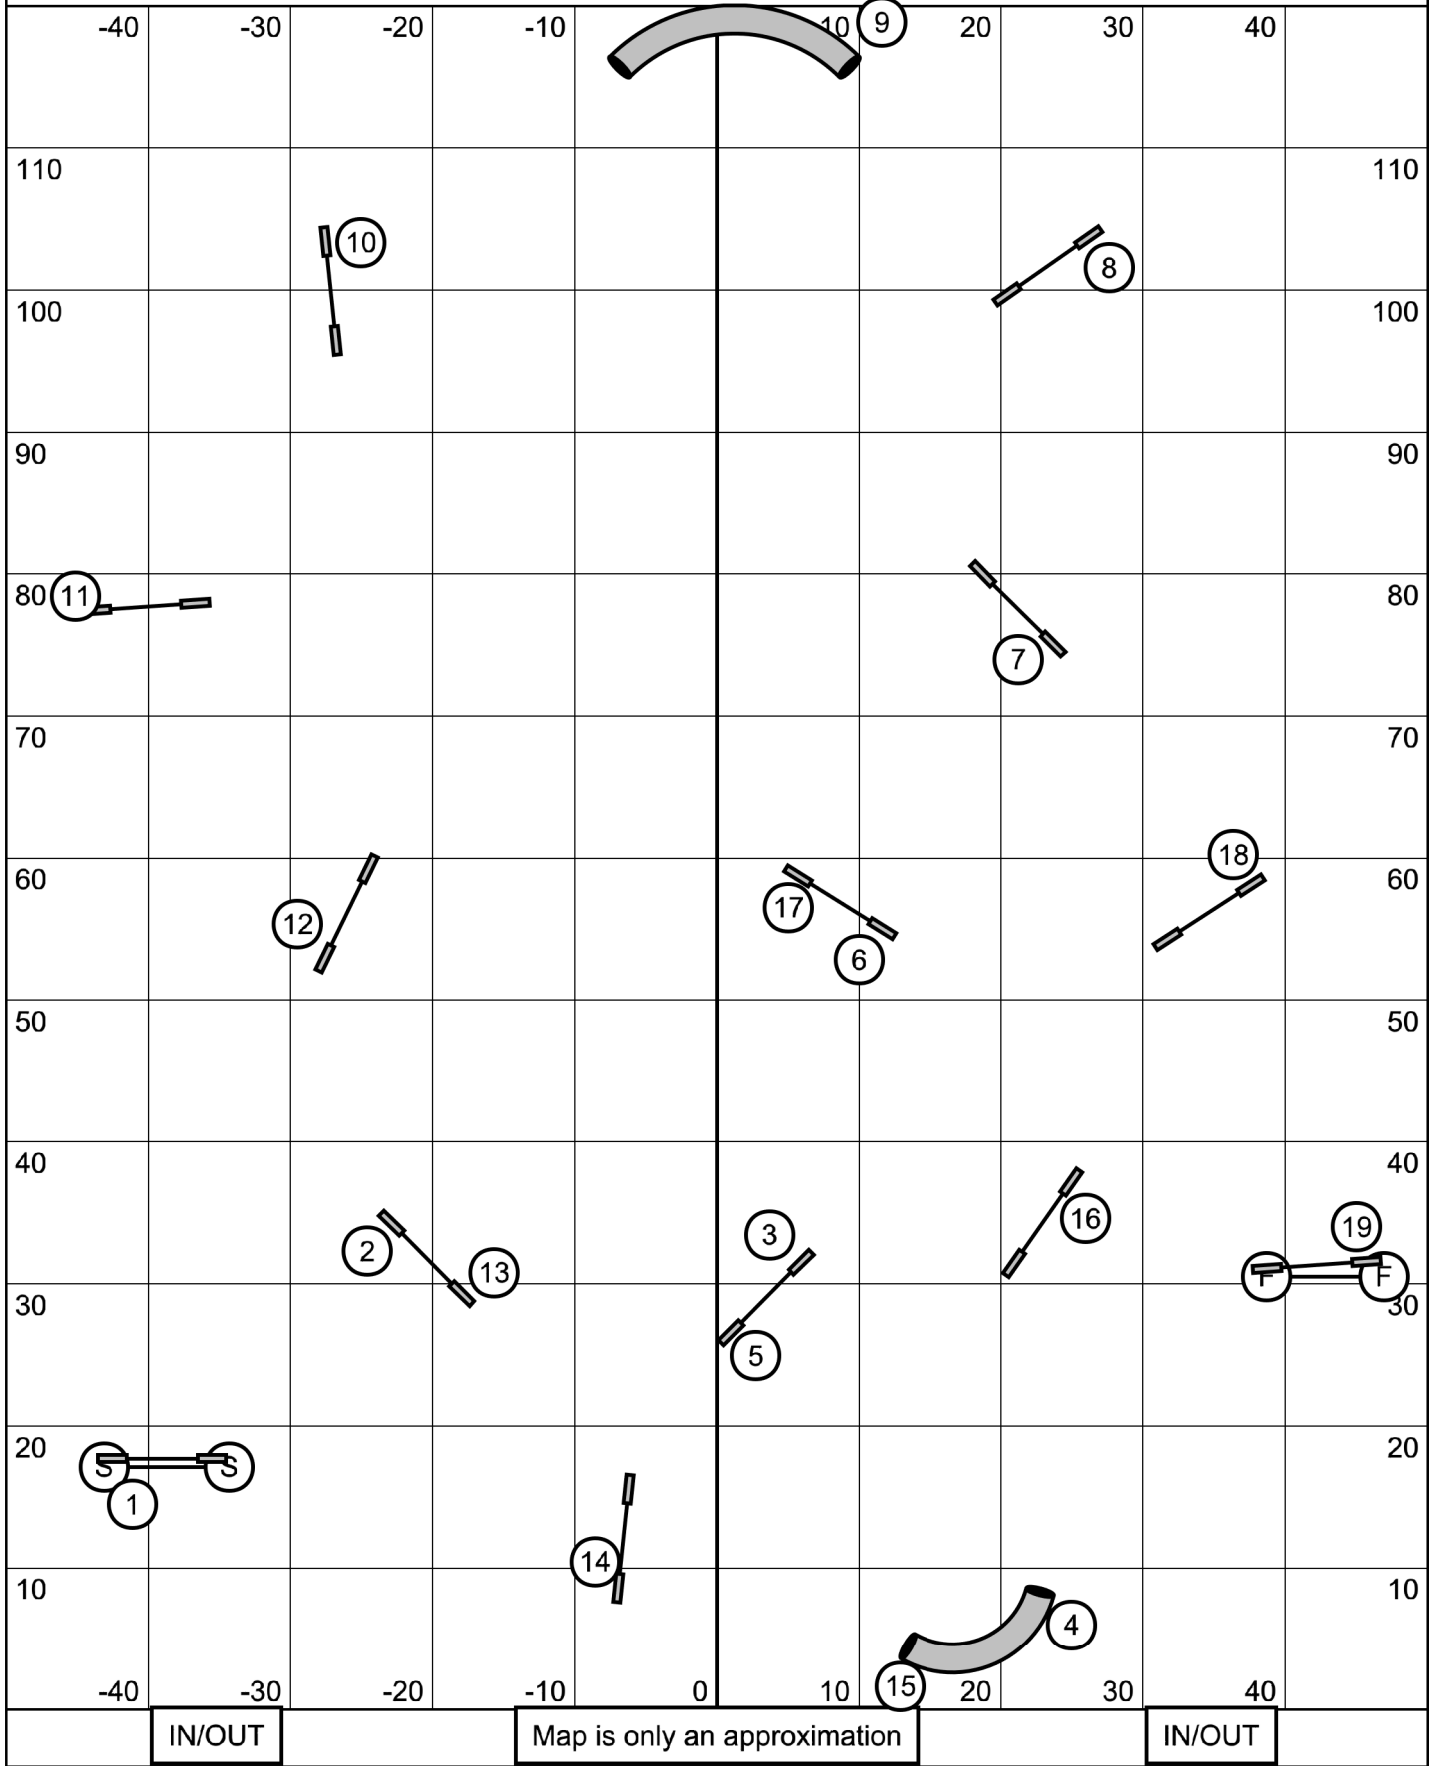

Senior and Champion Speedstakes
DataDriven Agility UKI -- May 6, 2022 -- Mike Murphy

IN/OUT

Map is only an approximation

IN/OUT