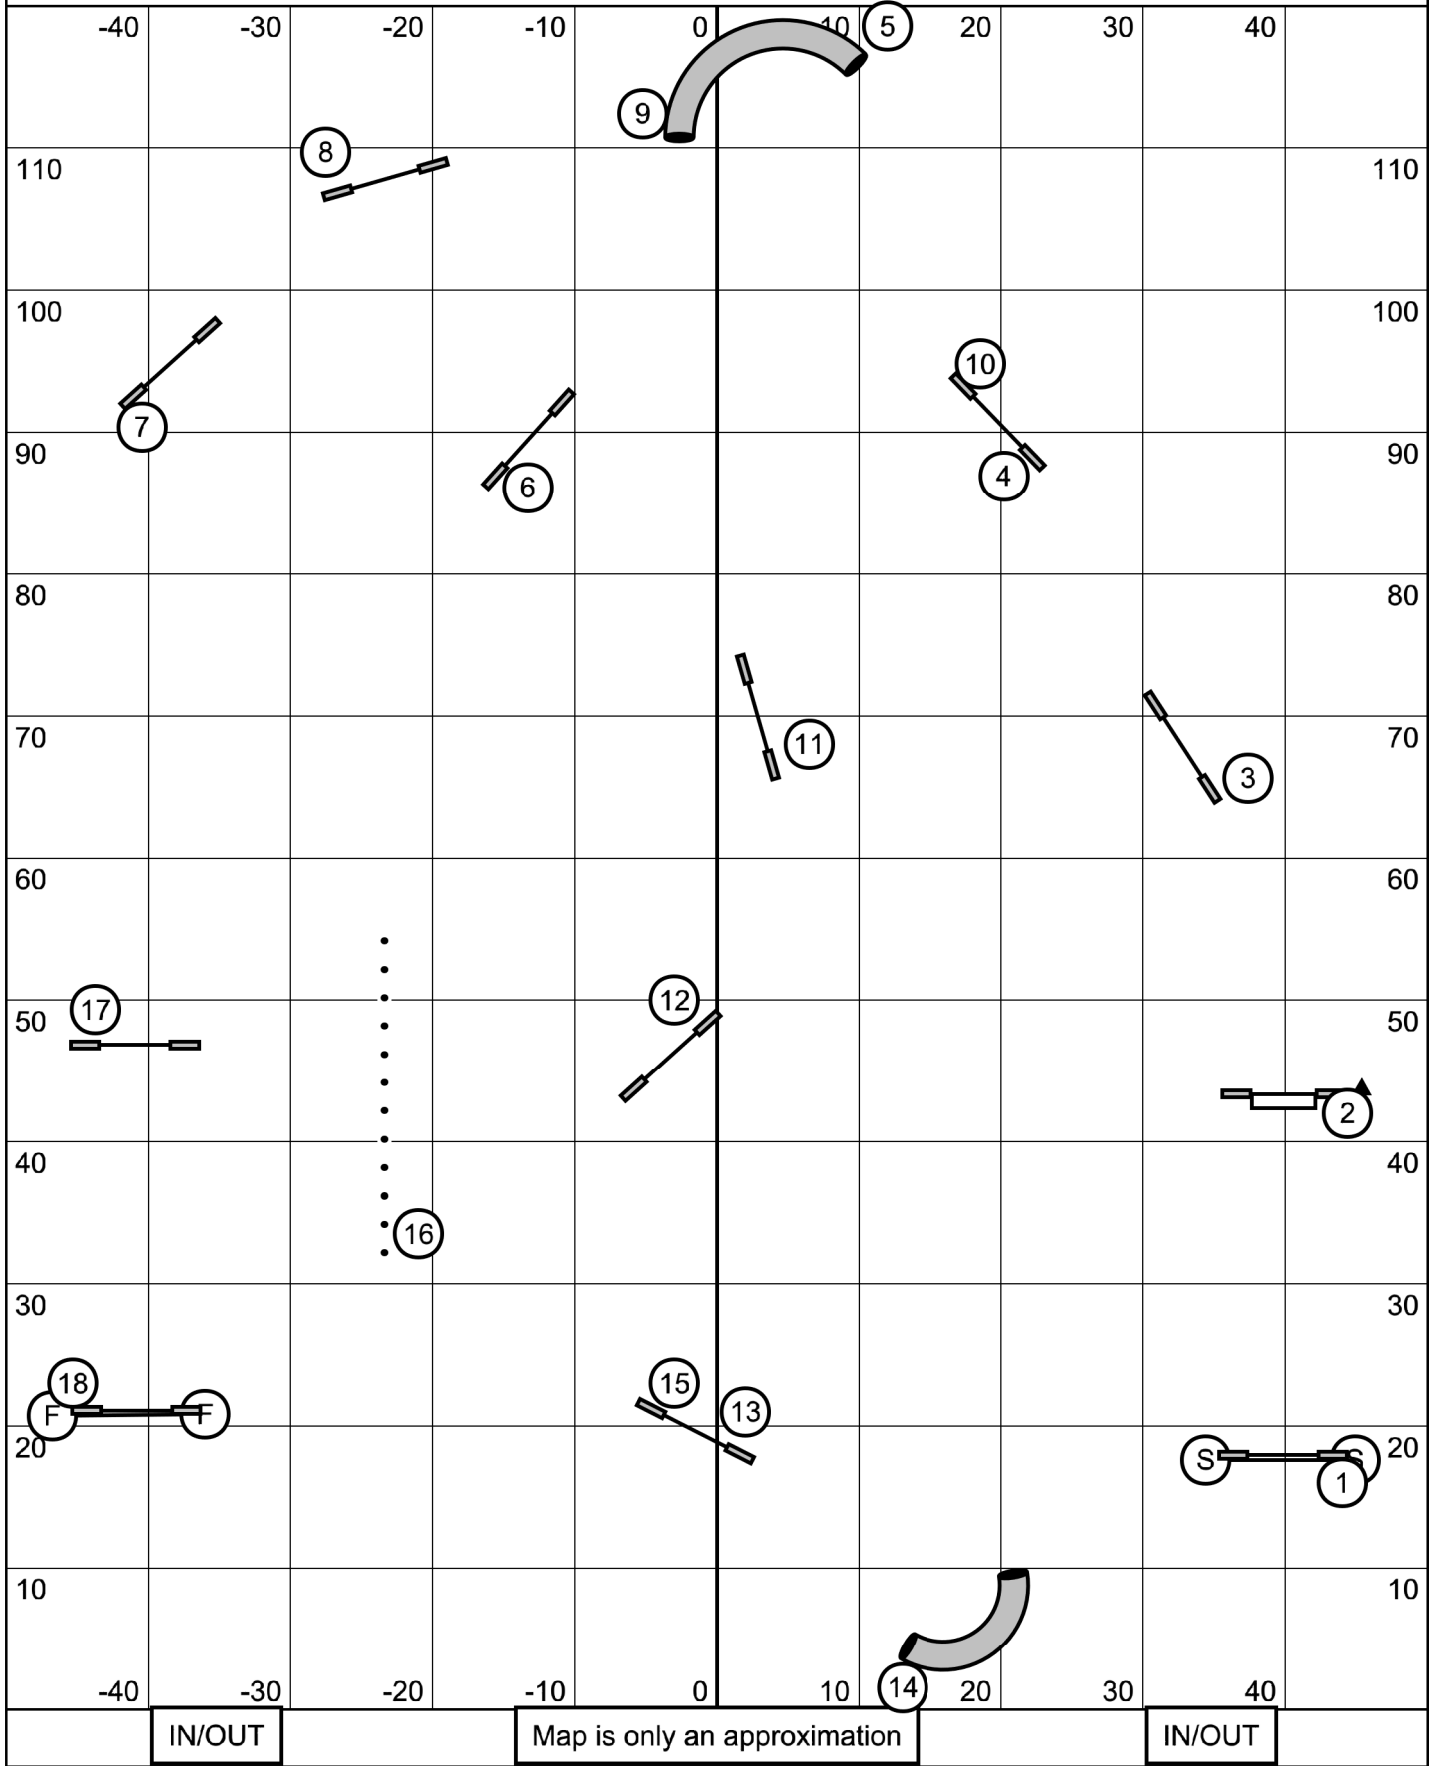

Senior and Champion Jumping
DataDriven Agility UKI -- May 6, 2022 -- Mike Murphy