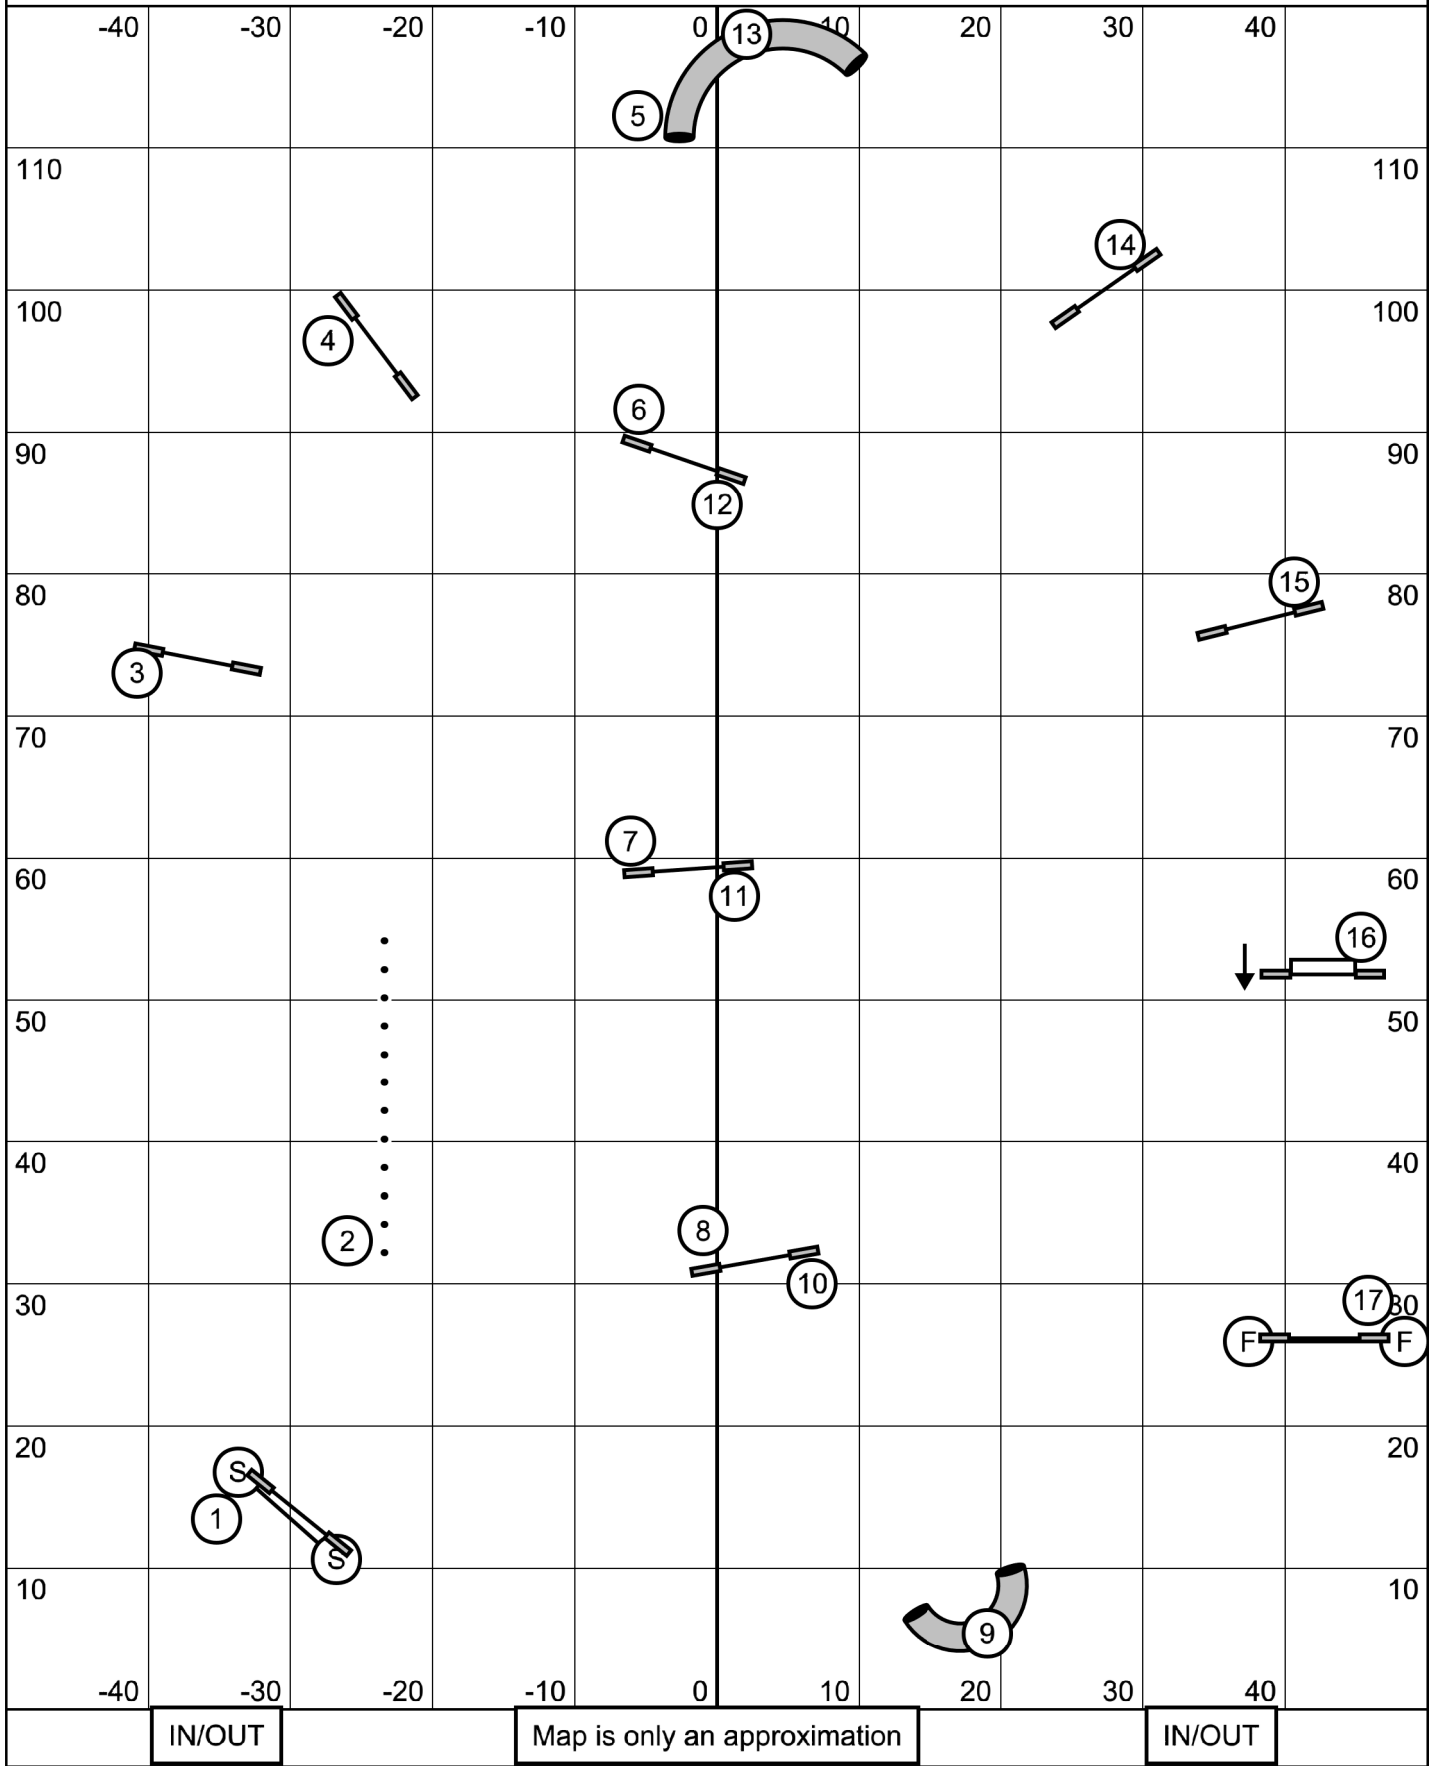

Beginner and Novice Jumping
DataDriven Agility UKI -- May 6, 2022 -- Mike Murphy