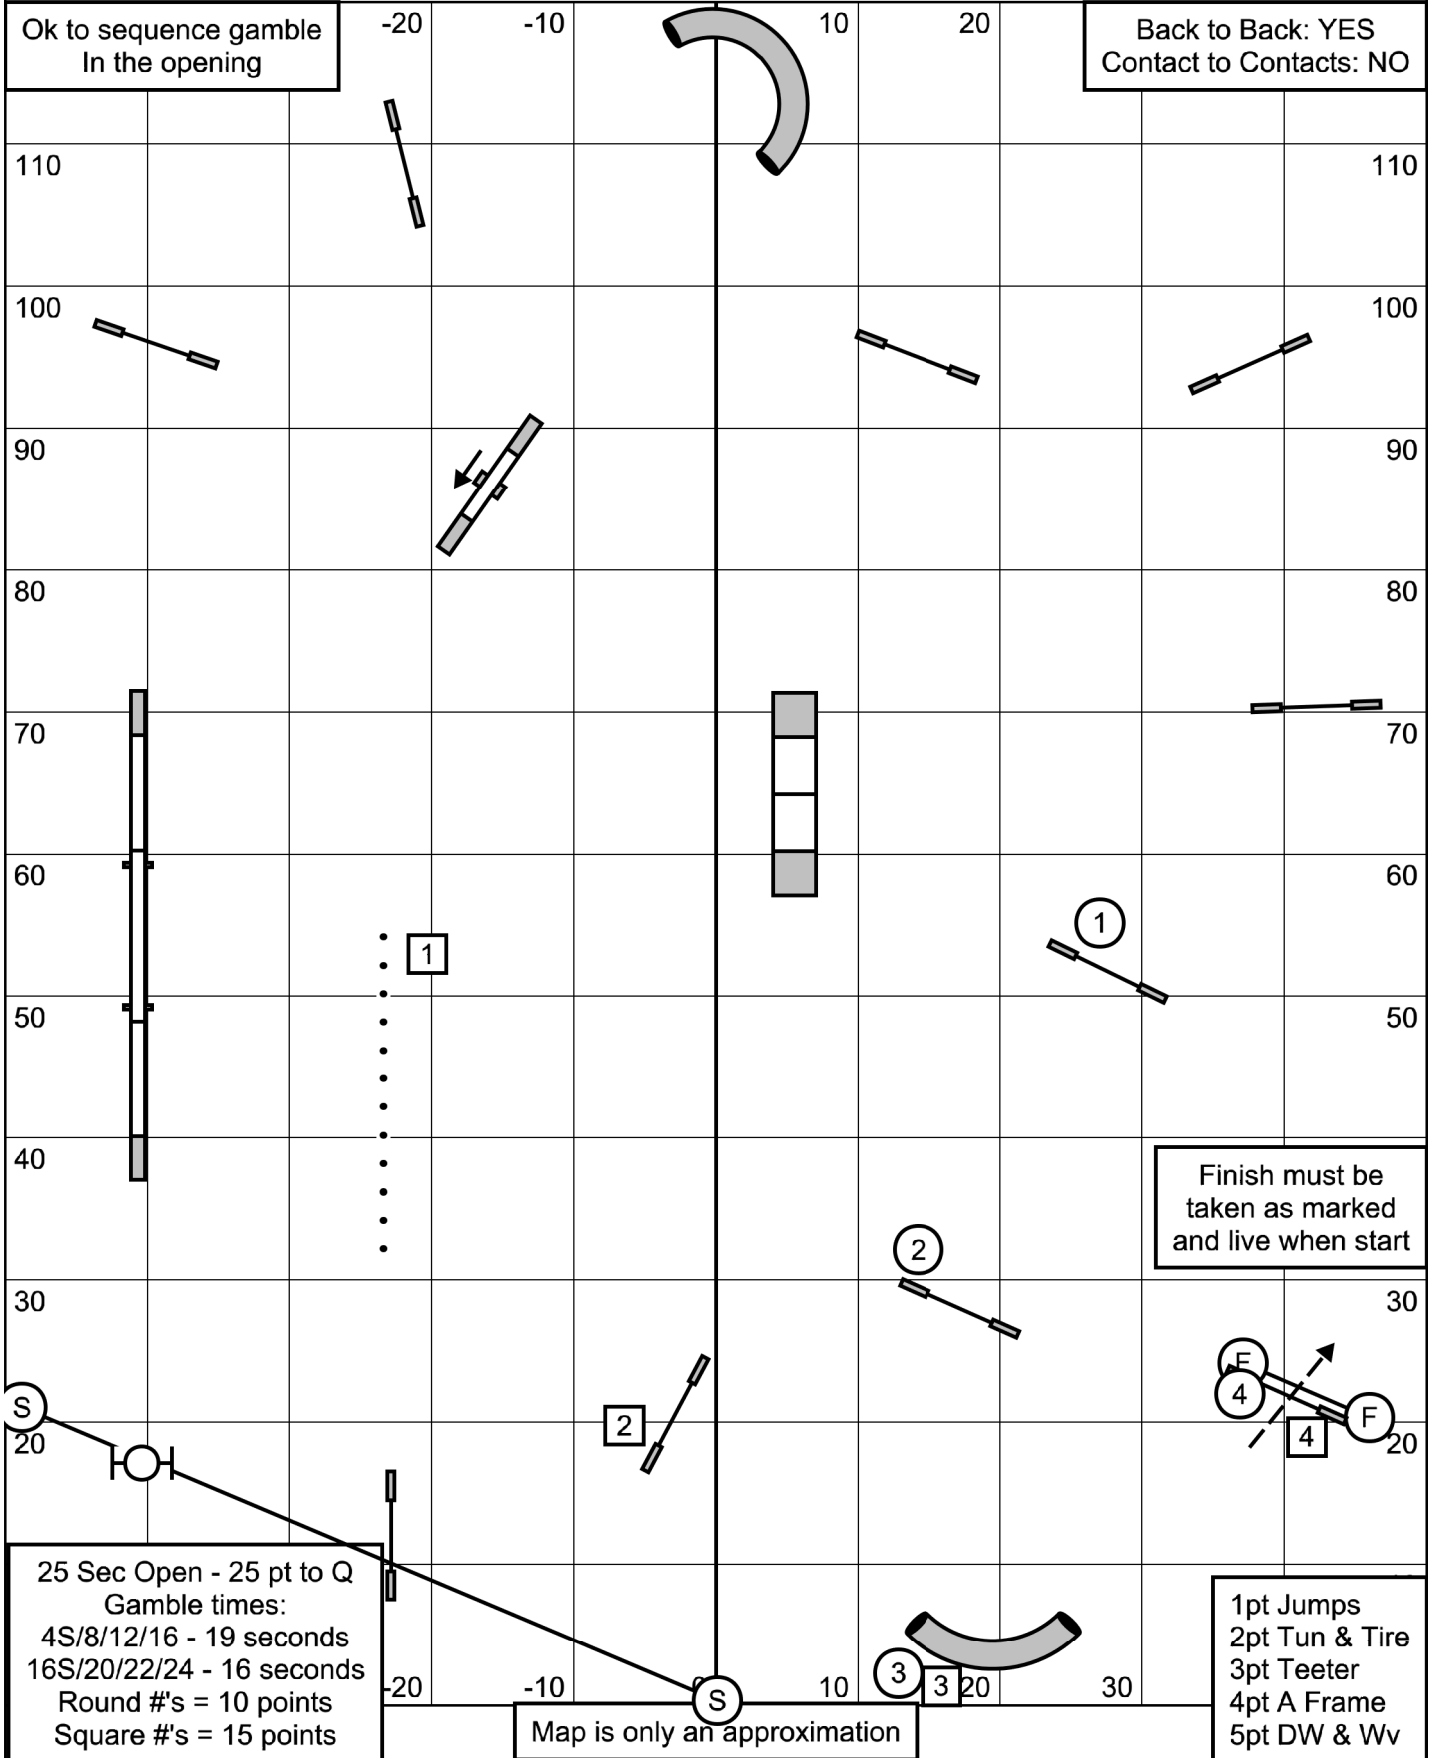

Combined Gamblers - all levels
 DataDriven Agility UKI -- May 6, 2022 -- Mike Murphy

Beginner and Novice Agility
 DataDriven Agility UKL -- May 6, 2022 -- Mike Murphy

IN/OUT

Map is only an approximation

IN/OUT

Senior and Champion Agility
 DataDriven Agility UKI -- May 6, 2022 -- Mike Murphy

IN/OUT

Map is only an approximation

IN/OUT

Masters Series Agility
 DataDriven Agility UKI May 6, 2022 -- Mike Murphy

IN/OUT