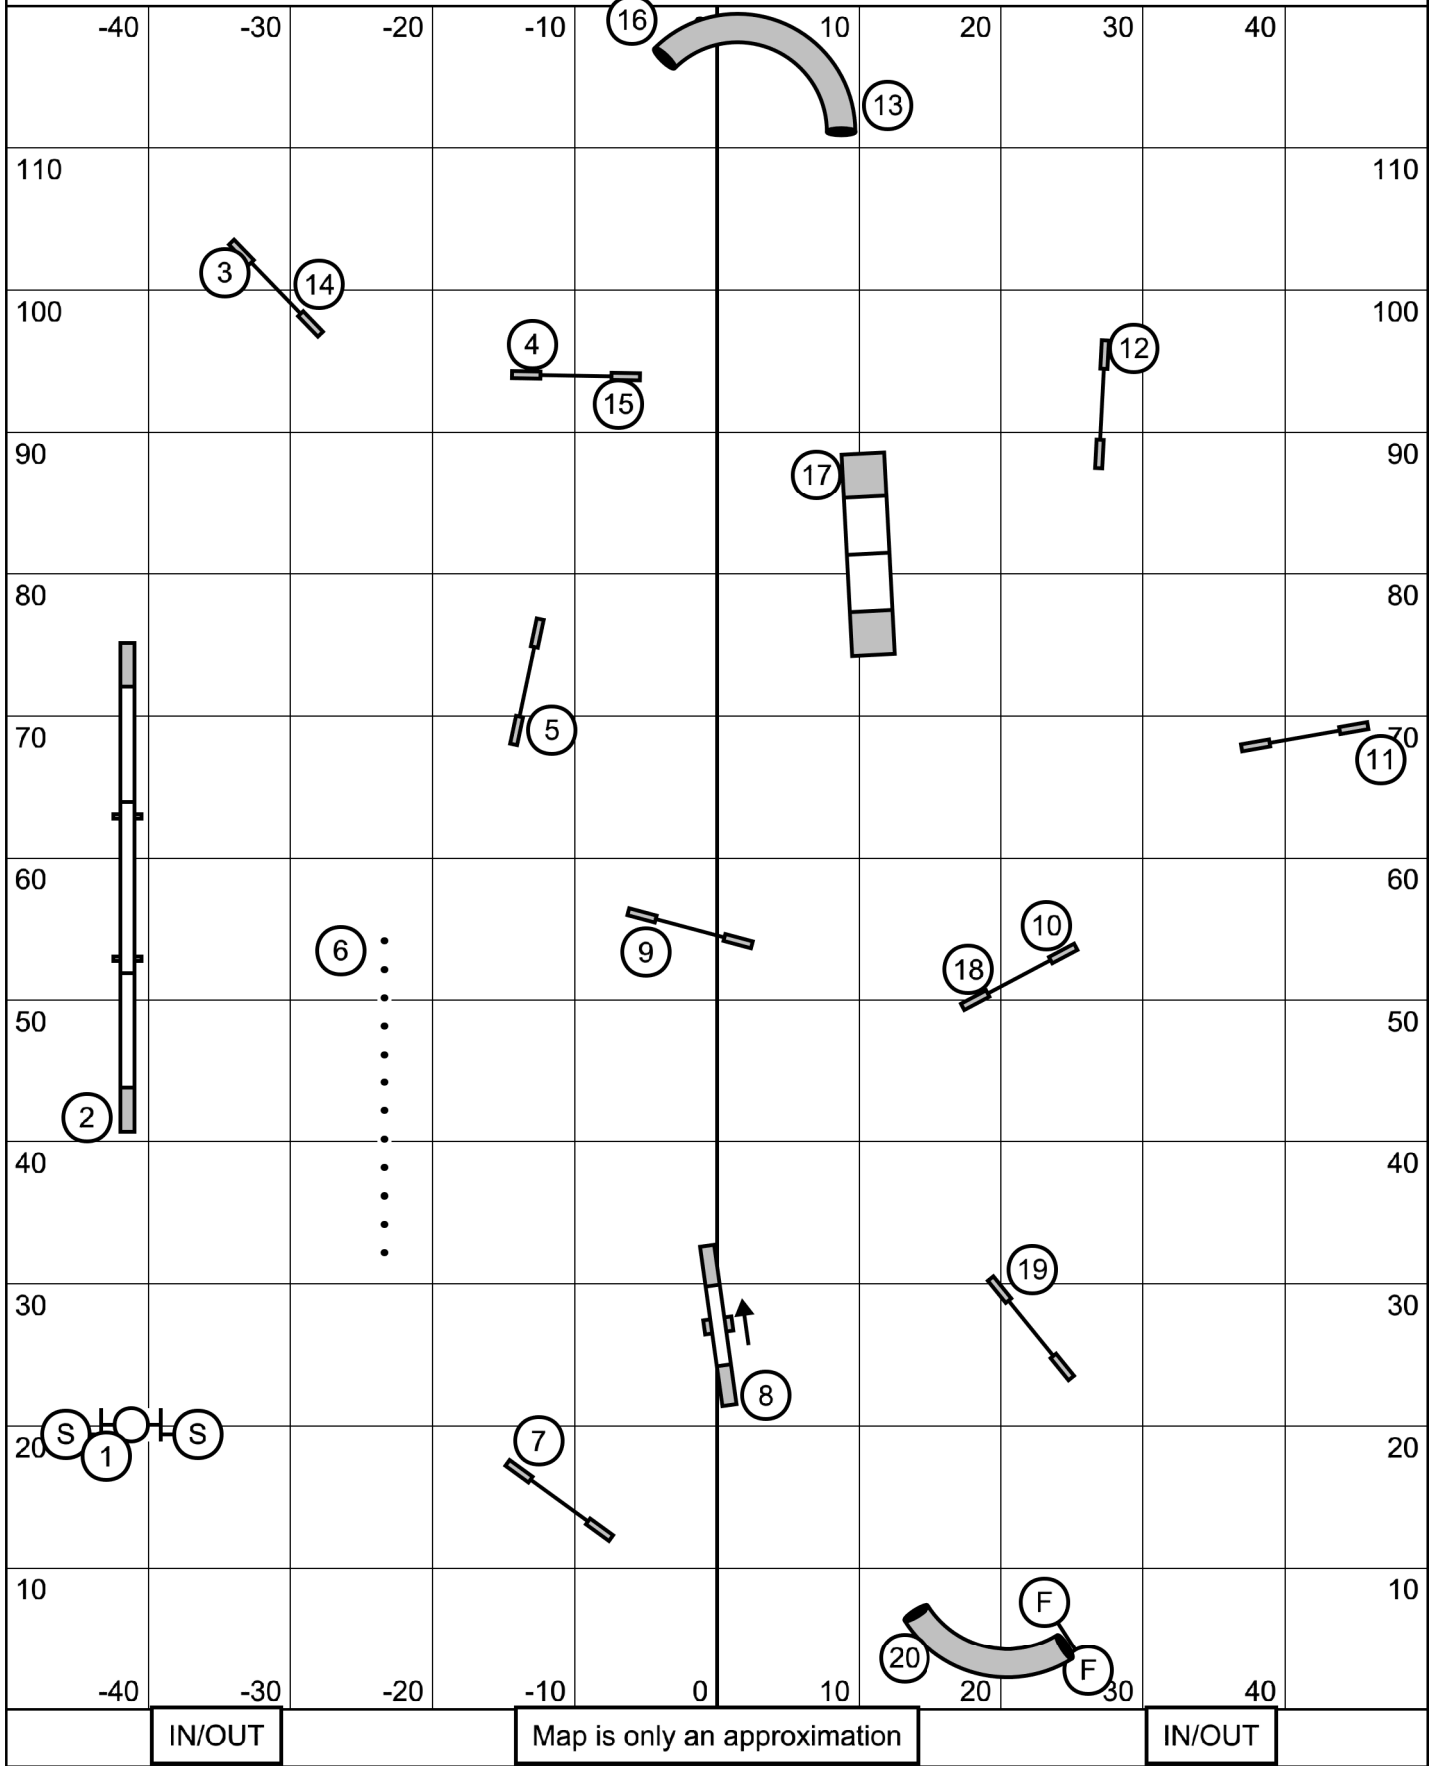

Combined Gamblers - all levels
 DataDriven Agility UKI -- May 6, 2022 -- Mike Murphy

Beginner and Novice Agility
 DataDriven Agility UKL -- May 6, 2022 -- Mike Murphy

IN/OUT

Map is only an approximation

IN/OUT

Senior and Champion Agility
 DataDriven Agility UKI -- May 6, 2022 -- Mike Murphy

IN/OUT

Map is only an approximation

IN/OUT

Masters Series Agility
 DataDriven Agility UKI May 6, 2022 -- Mike Murphy

IN/OUT

Senior and Champion Speedstakes
 DataDriven Agility UKI -- May 6, 2022 -- Mike Murphy

IN/OUT

Map is only an approximation

IN/OUT