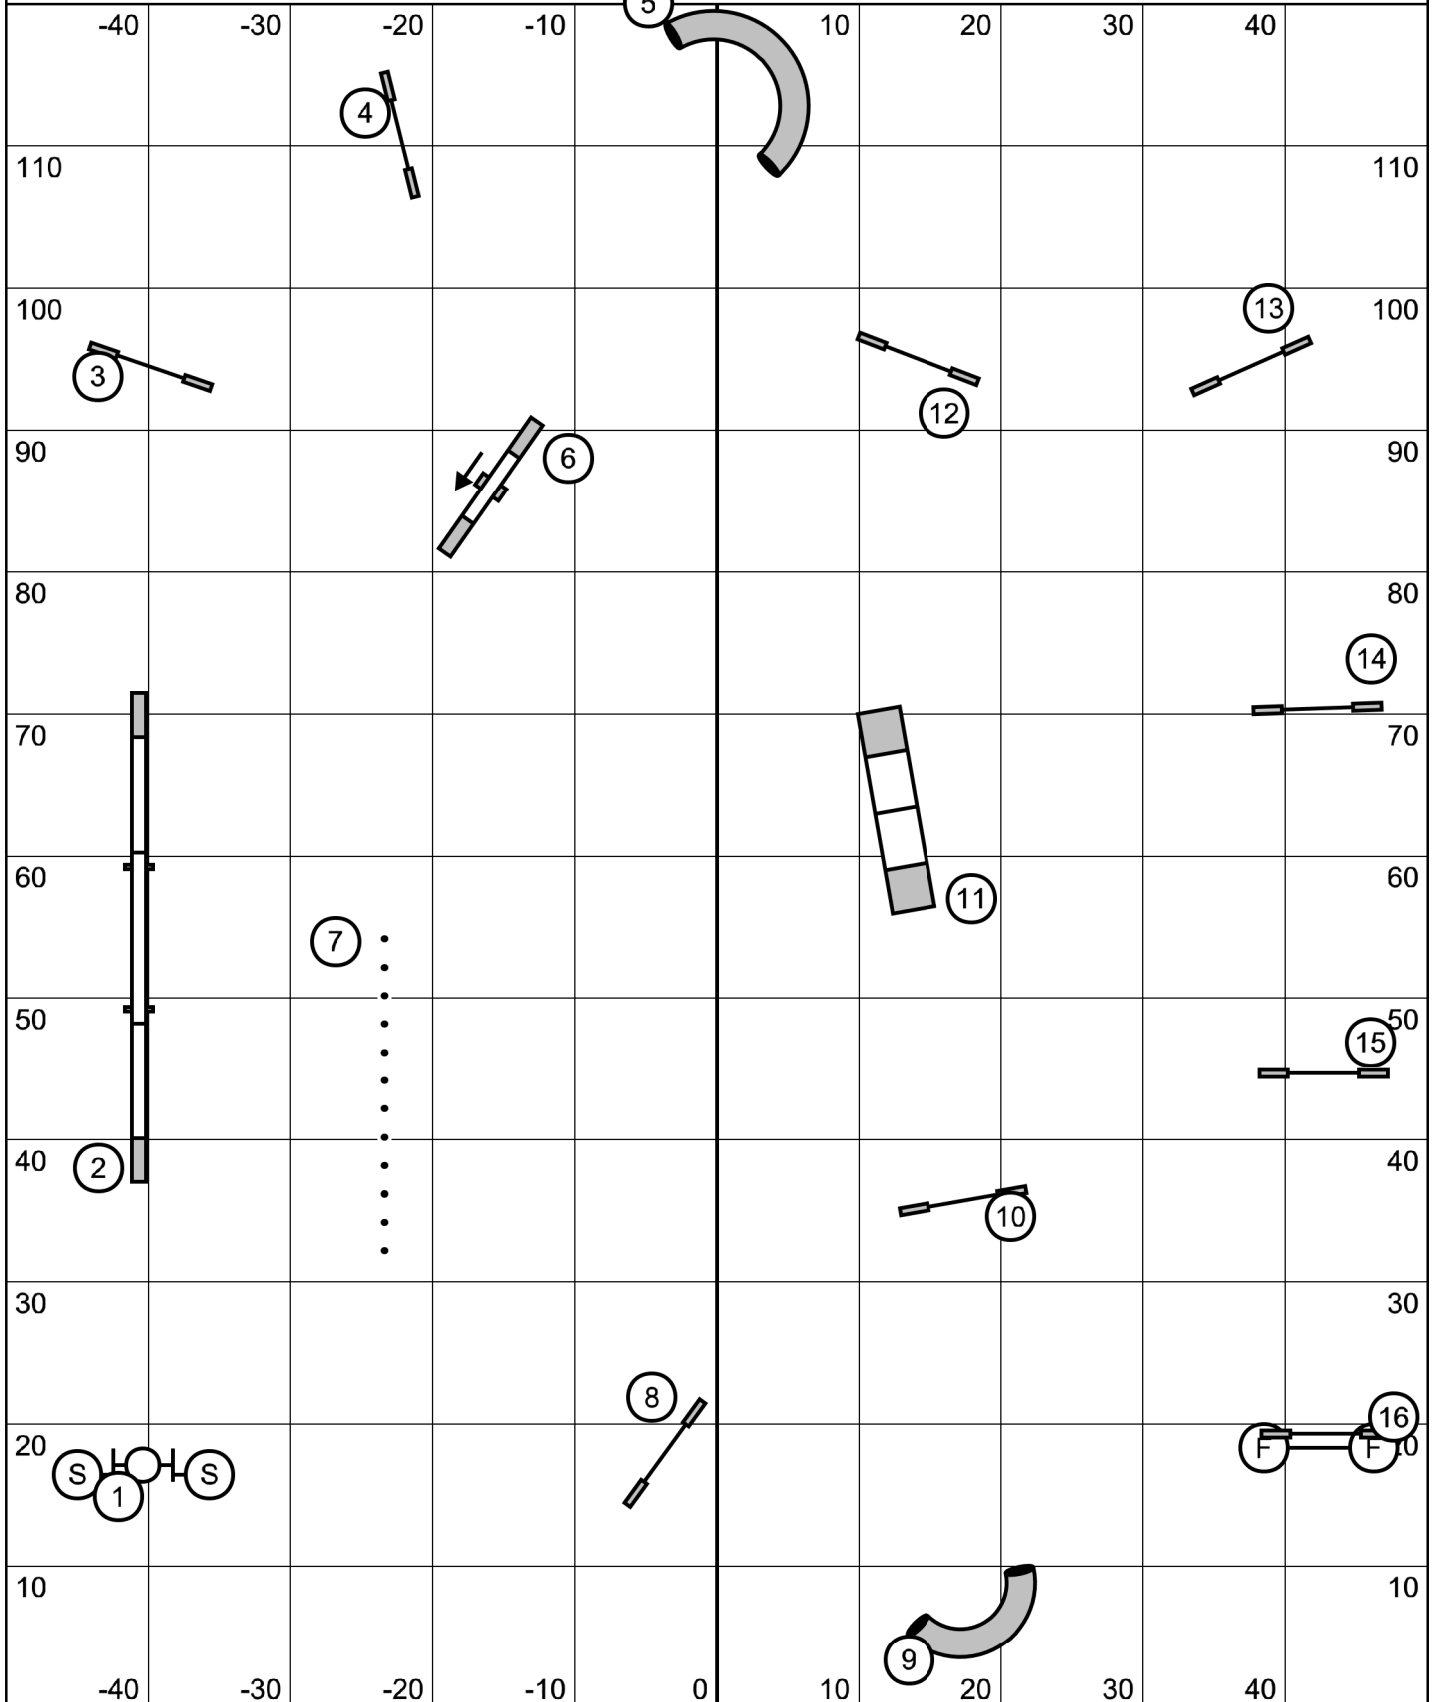

Combined Gamblers - all levels
 DataDriven Agility UKI -- May 6, 2022 -- Mike Murphy

Beginner and Novice Agility
 DataDriven Agility UKL -- May 6, 2022 -- Mike Murphy

IN/OUT

Map is only an approximation

IN/OUT

Senior and Champion Agility
 DataDriven Agility UKI -- May 6, 2022 -- Mike Murphy

IN/OUT

Map is only an approximation

IN/OUT

Masters Series Agility
 DataDriven Agility UKI May 6, 2022 -- Mike Murphy

IN/OUT