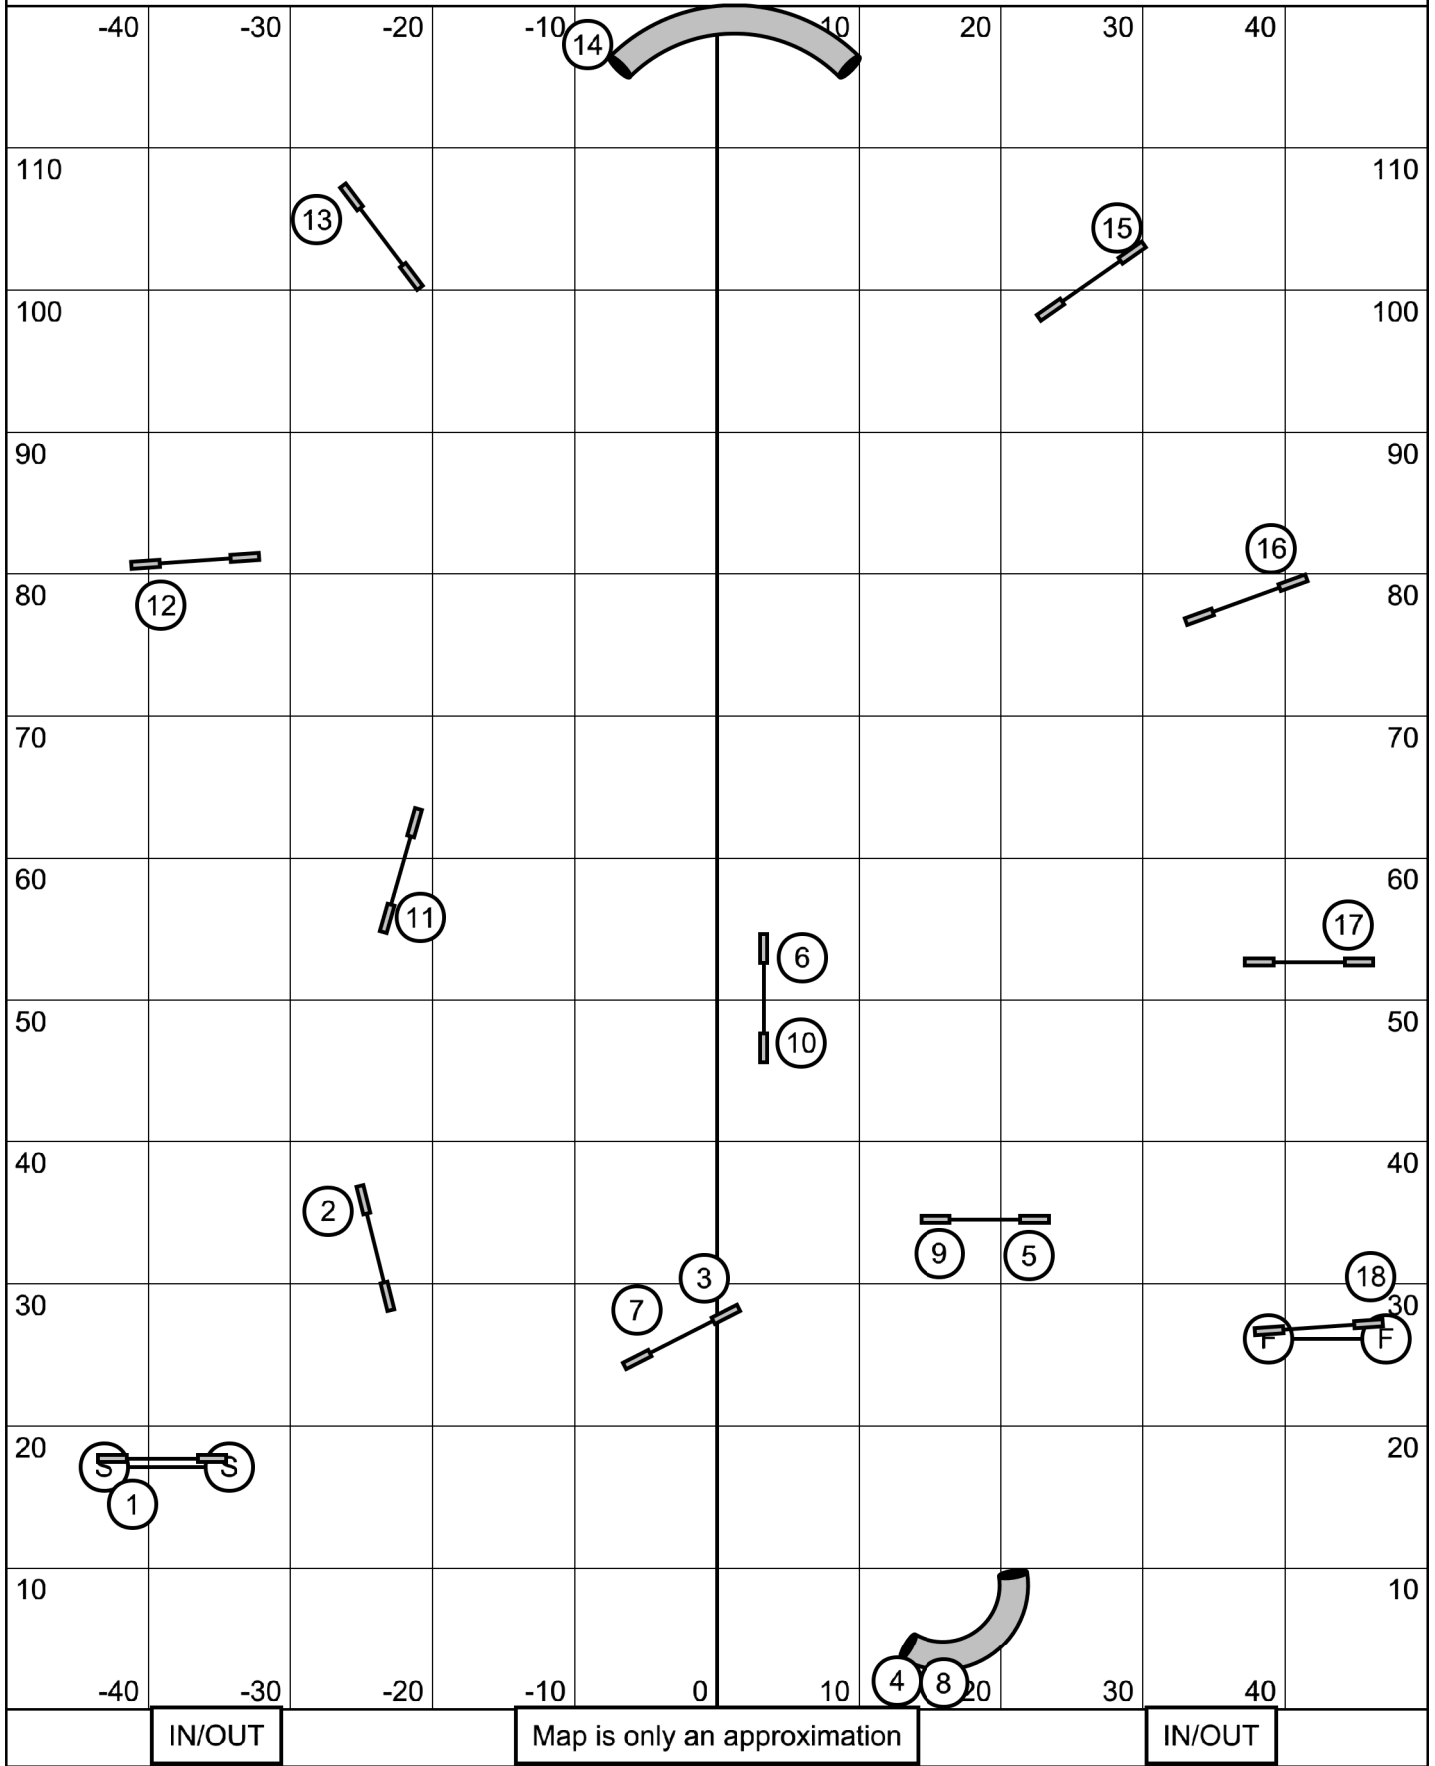

Senior and Champion Speedstakes
 DataDriven Agility UKI -- May 6, 2022 -- Mike Murphy

IN/OUT

Map is only an approximation

IN/OUT