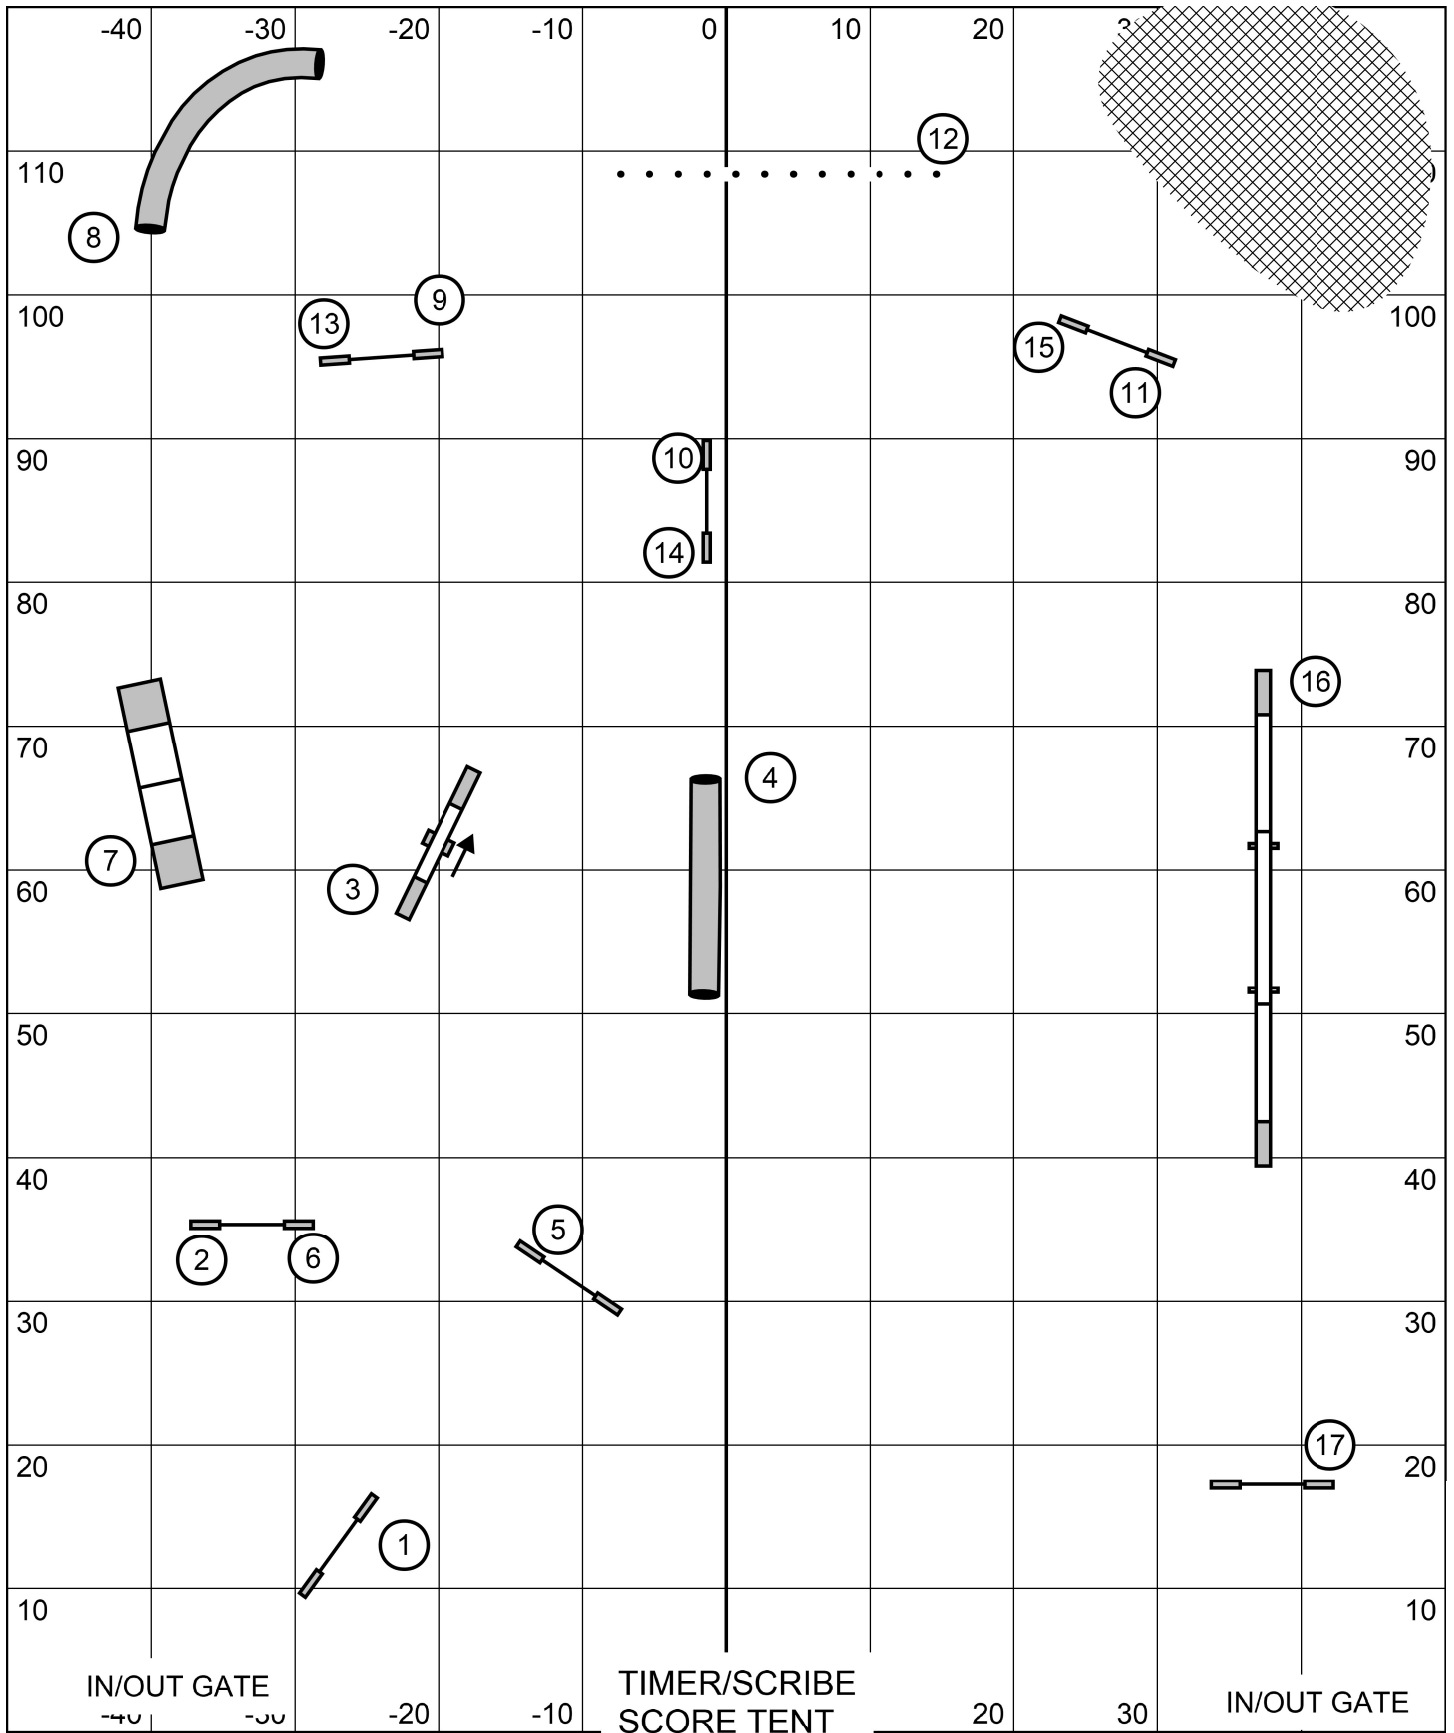

Beginner/Novice Agility 2
Data Driven
April 24th 2022
E. Carpenter

Course Maps Are An Approximation