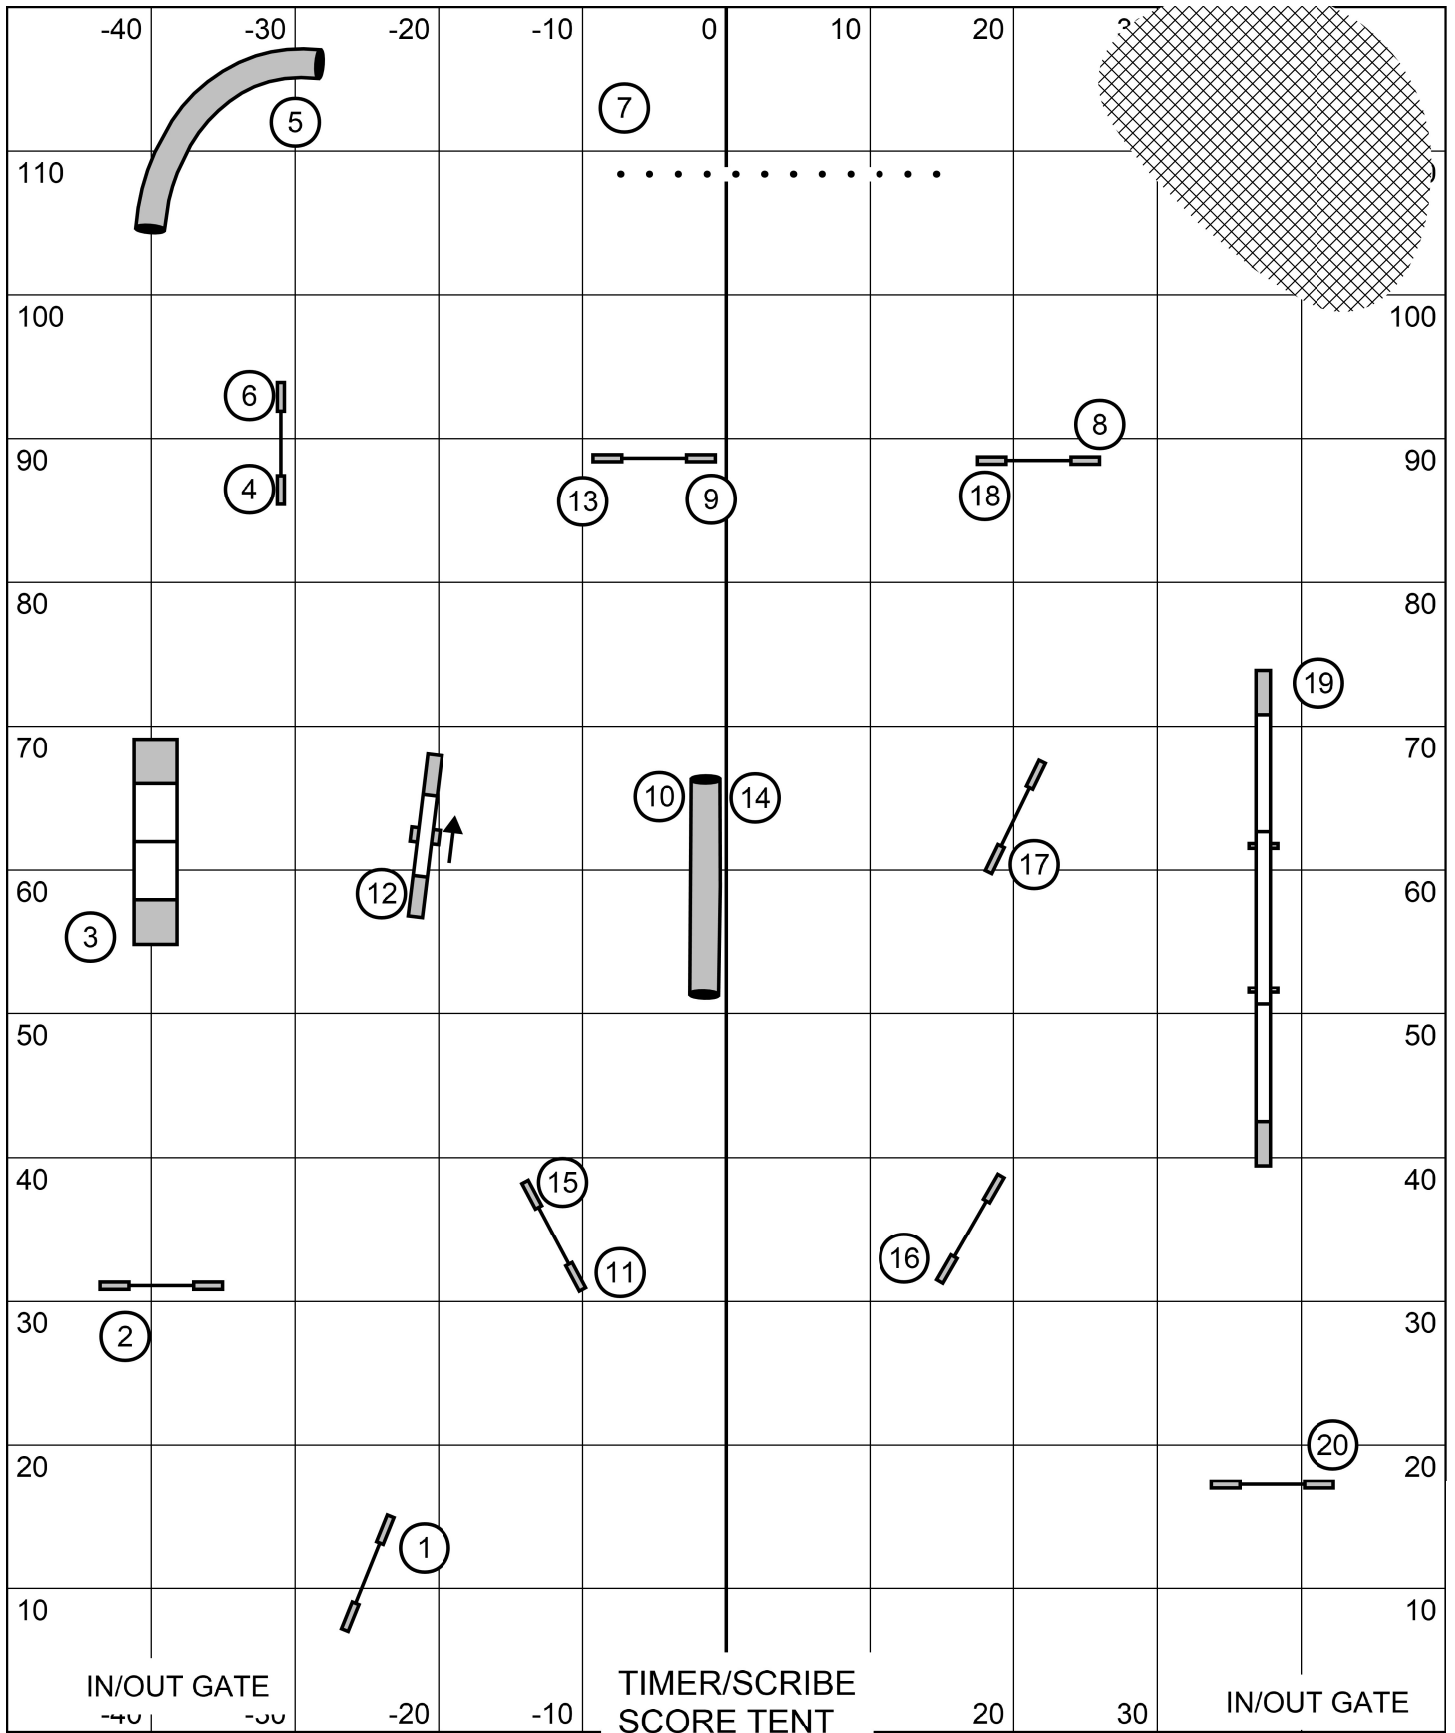

Senior/Champ Speedstakes
 Data Driven
 April 24th 2022
 E. Carpenter

Course Maps Are An Approximation

Beg/Novice Speedskates
 Data Driven
 April 24th 2022
 E. Carpenter

Course Maps Are An Approximation

Beginner/Novice Jumpers
 Data Driven
 April 24th 2022
 E. Carpenter

Course Maps Are An Approximation

Senior/Champ Jumpers
 Data Driven
 April 24th 2022
 E. Carpenter

Course Maps Are An Approximation

Snooker
 Data Driven
 April 23rd 2022
 E. Carpenter

Course Maps Are An Approximation

Senior/Champ Agility
 Data Driven
 April 24th 2022
 E. Carpenter

Course Maps Are An Approximation

Beginner/Novice Agility
 Data Driven
 April 24th 2022
 E. Carpenter

Course Maps Are An Approximation

Senior/Champ Agility 2
 Data Driven
 April 23rd 2022
 E. Carpenter