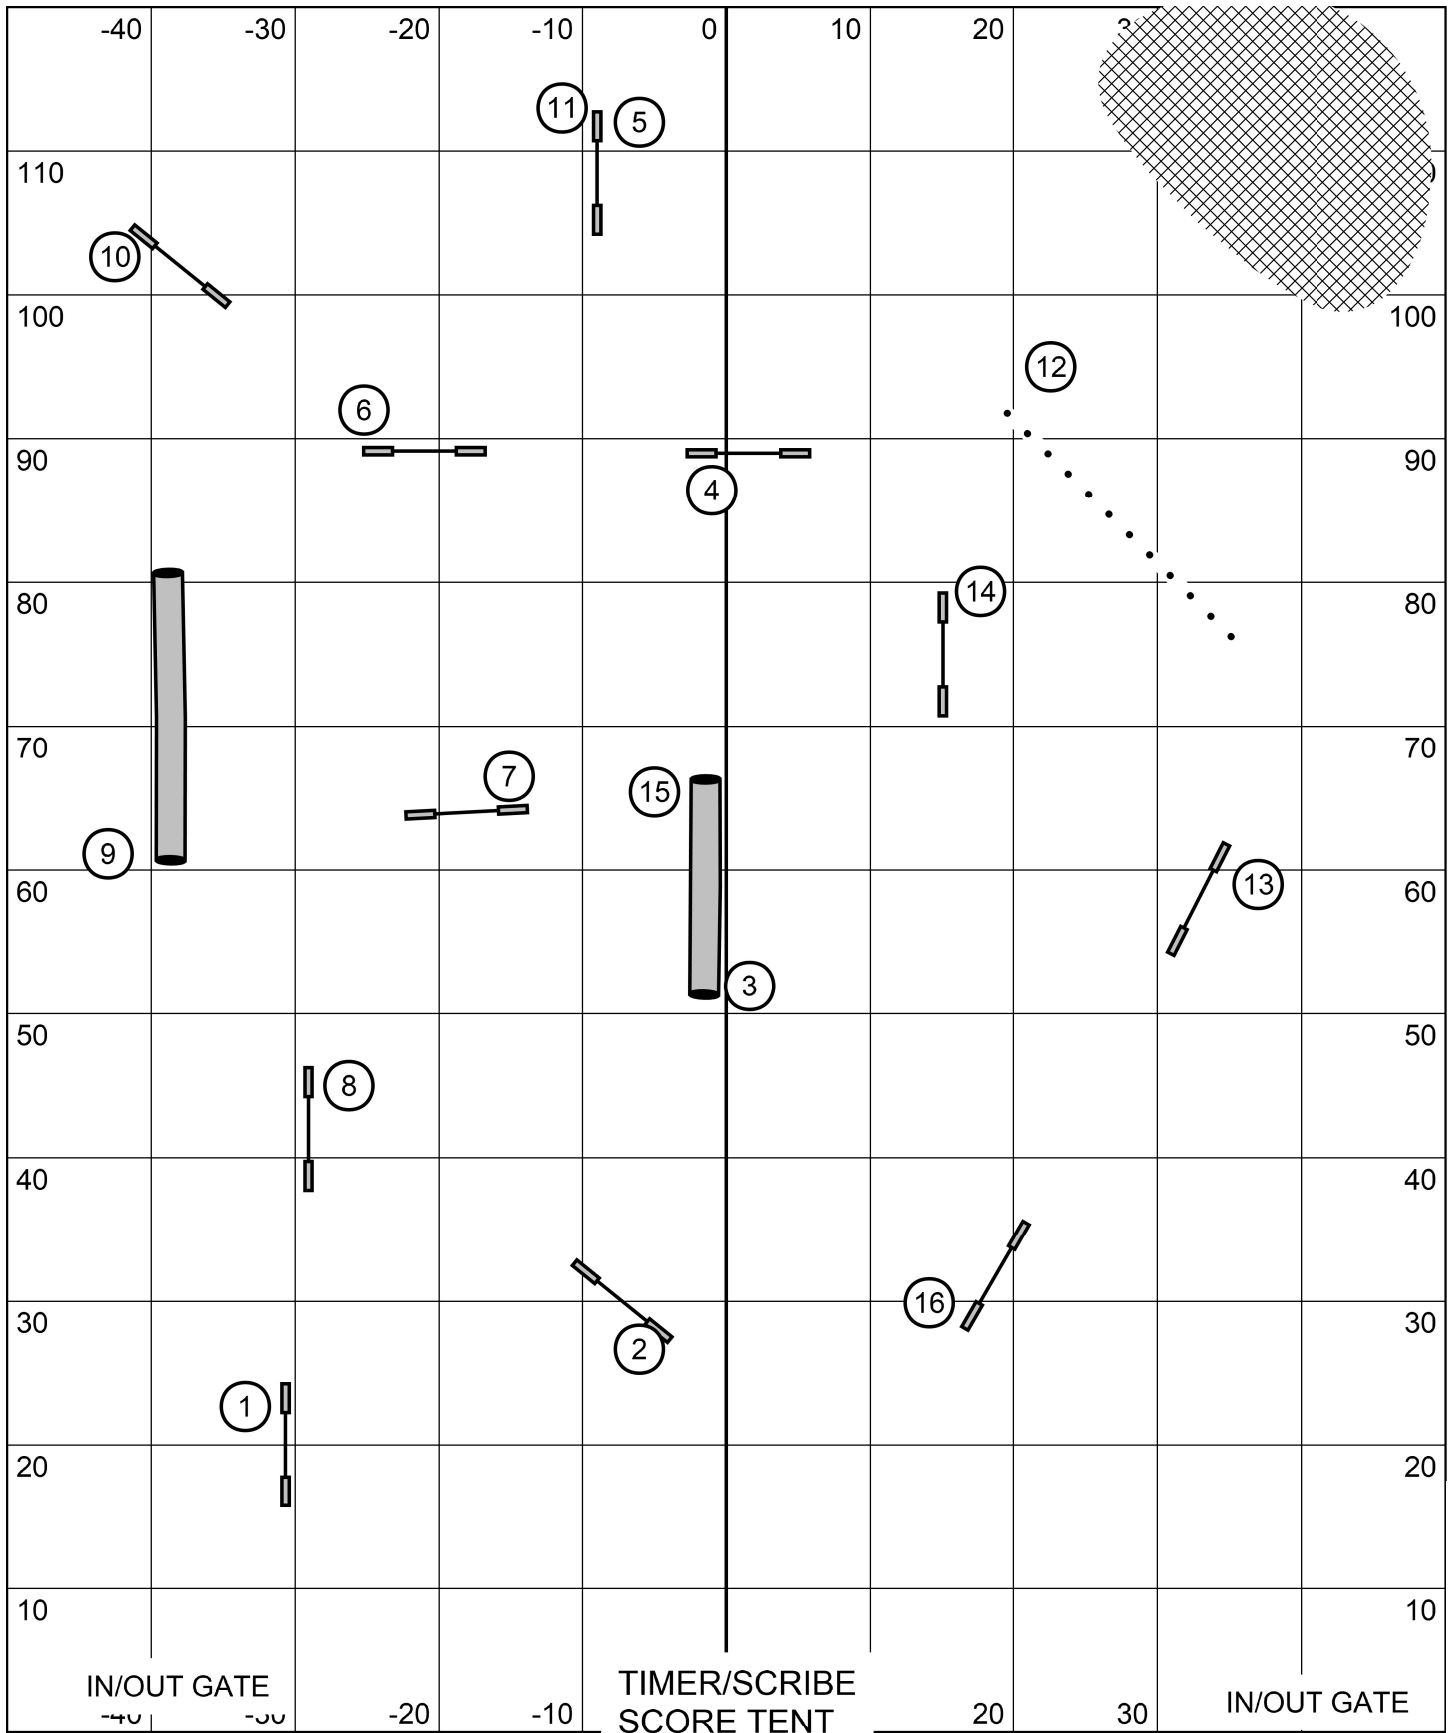

Senior/Champ Speedstakes
 Data Driven
 April 24th 2022
 E. Carpenter

Course Maps Are An Approximation

Beg/Novice Speedskates
 Data Driven
 April 24th 2022
 E. Carpenter

Course Maps Are An Approximation

Beginner/Novice Jumpers
 Data Driven
 April 24th 2022
 E. Carpenter

Course Maps Are An Approximation

Senior/Champ Jumpers
 Data Driven
 April 24th 2022
 E. Carpenter

Course Maps Are An Approximation

Snooker
 Data Driven
 April 23rd 2022
 E. Carpenter

Course Maps Are An Approximation

Senior/Champ Agility
 Data Driven
 April 24th 2022
 E. Carpenter

Course Maps Are An Approximation

Beginner/Novice Agility
 Data Driven
 April 24th 2022
 E. Carpenter

Course Maps Are An Approximation

Senior/Champ Agility 2
 Data Driven
 April 23rd 2022
 E. Carpenter

Course Maps Are An Approximation

Beginner/Novice Agility 2
 Data Driven
 April 24th 2022
 E. Carpenter

Course Maps Are An Approximation