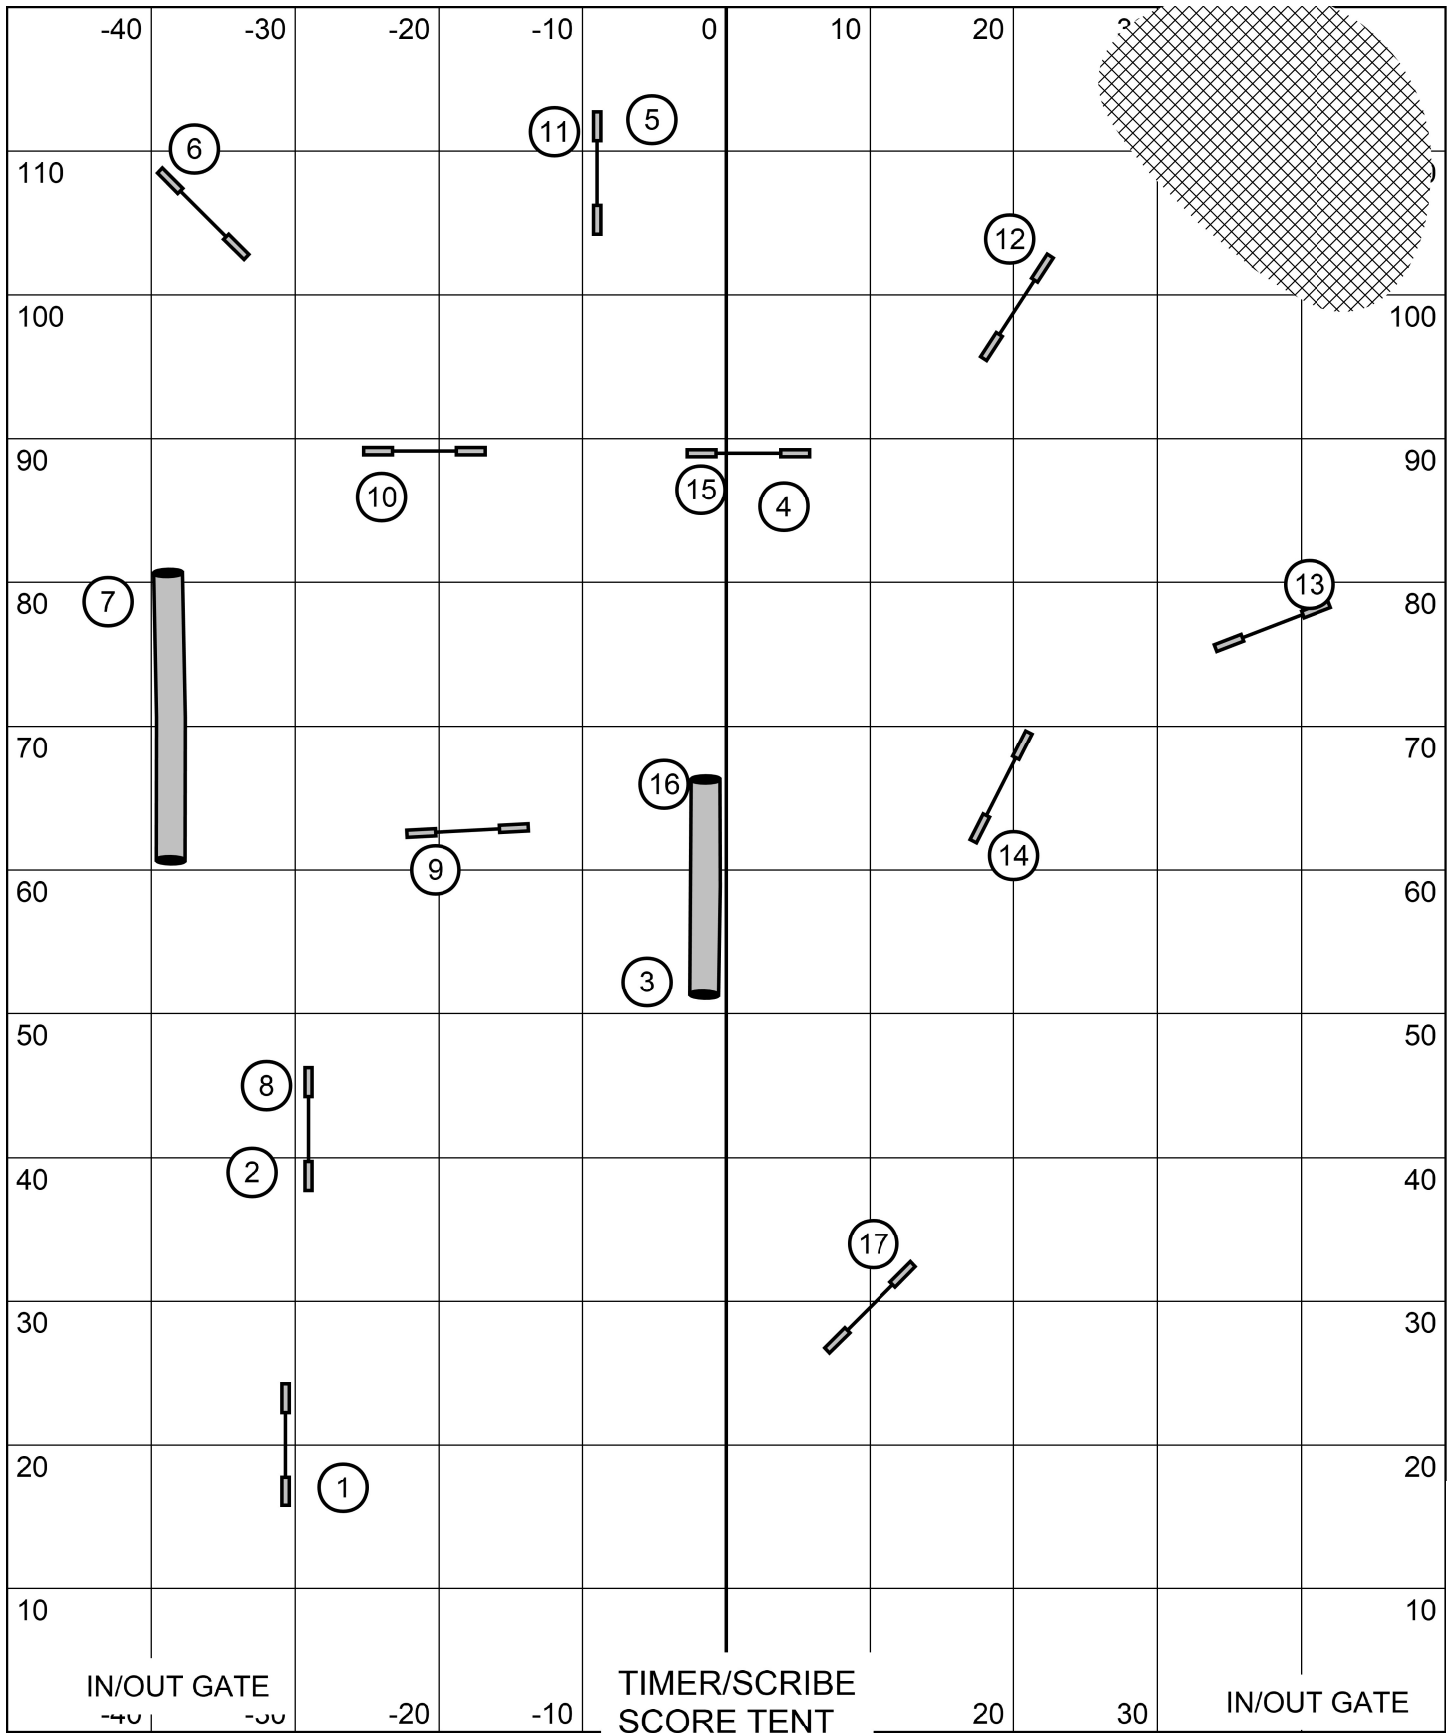

Senior/Champ Speedstakes
 Data Driven
 April 24th 2022
 E. Carpenter

Course Maps Are An Approximation

Beg/Novice Speedskates
 Data Driven
 April 24th 2022
 E. Carpenter

Course Maps Are An Approximation

Beginner/Novice Jumpers
 Data Driven
 April 24th 2022
 E. Carpenter

Course Maps Are An Approximation

Senior/Champ Jumpers
 Data Driven
 April 24th 2022
 E. Carpenter

Course Maps Are An Approximation

Snooker
 Data Driven
 April 23rd 2022
 E. Carpenter

Course Maps Are An Approximation

Senior/Champ Agility
 Data Driven
 April 24th 2022
 E. Carpenter

Course Maps Are An Approximation

Beginner/Novice Agility
 Data Driven
 April 24th 2022
 E. Carpenter

Course Maps Are An Approximation

Senior/Champ Agility 2
 Data Driven
 April 23rd 2022
 E. Carpenter

Course Maps Are An Approximation

Beginner/Novice Agility 2
 Data Driven
 April 24th 2022
 E. Carpenter

Course Maps Are An Approximation