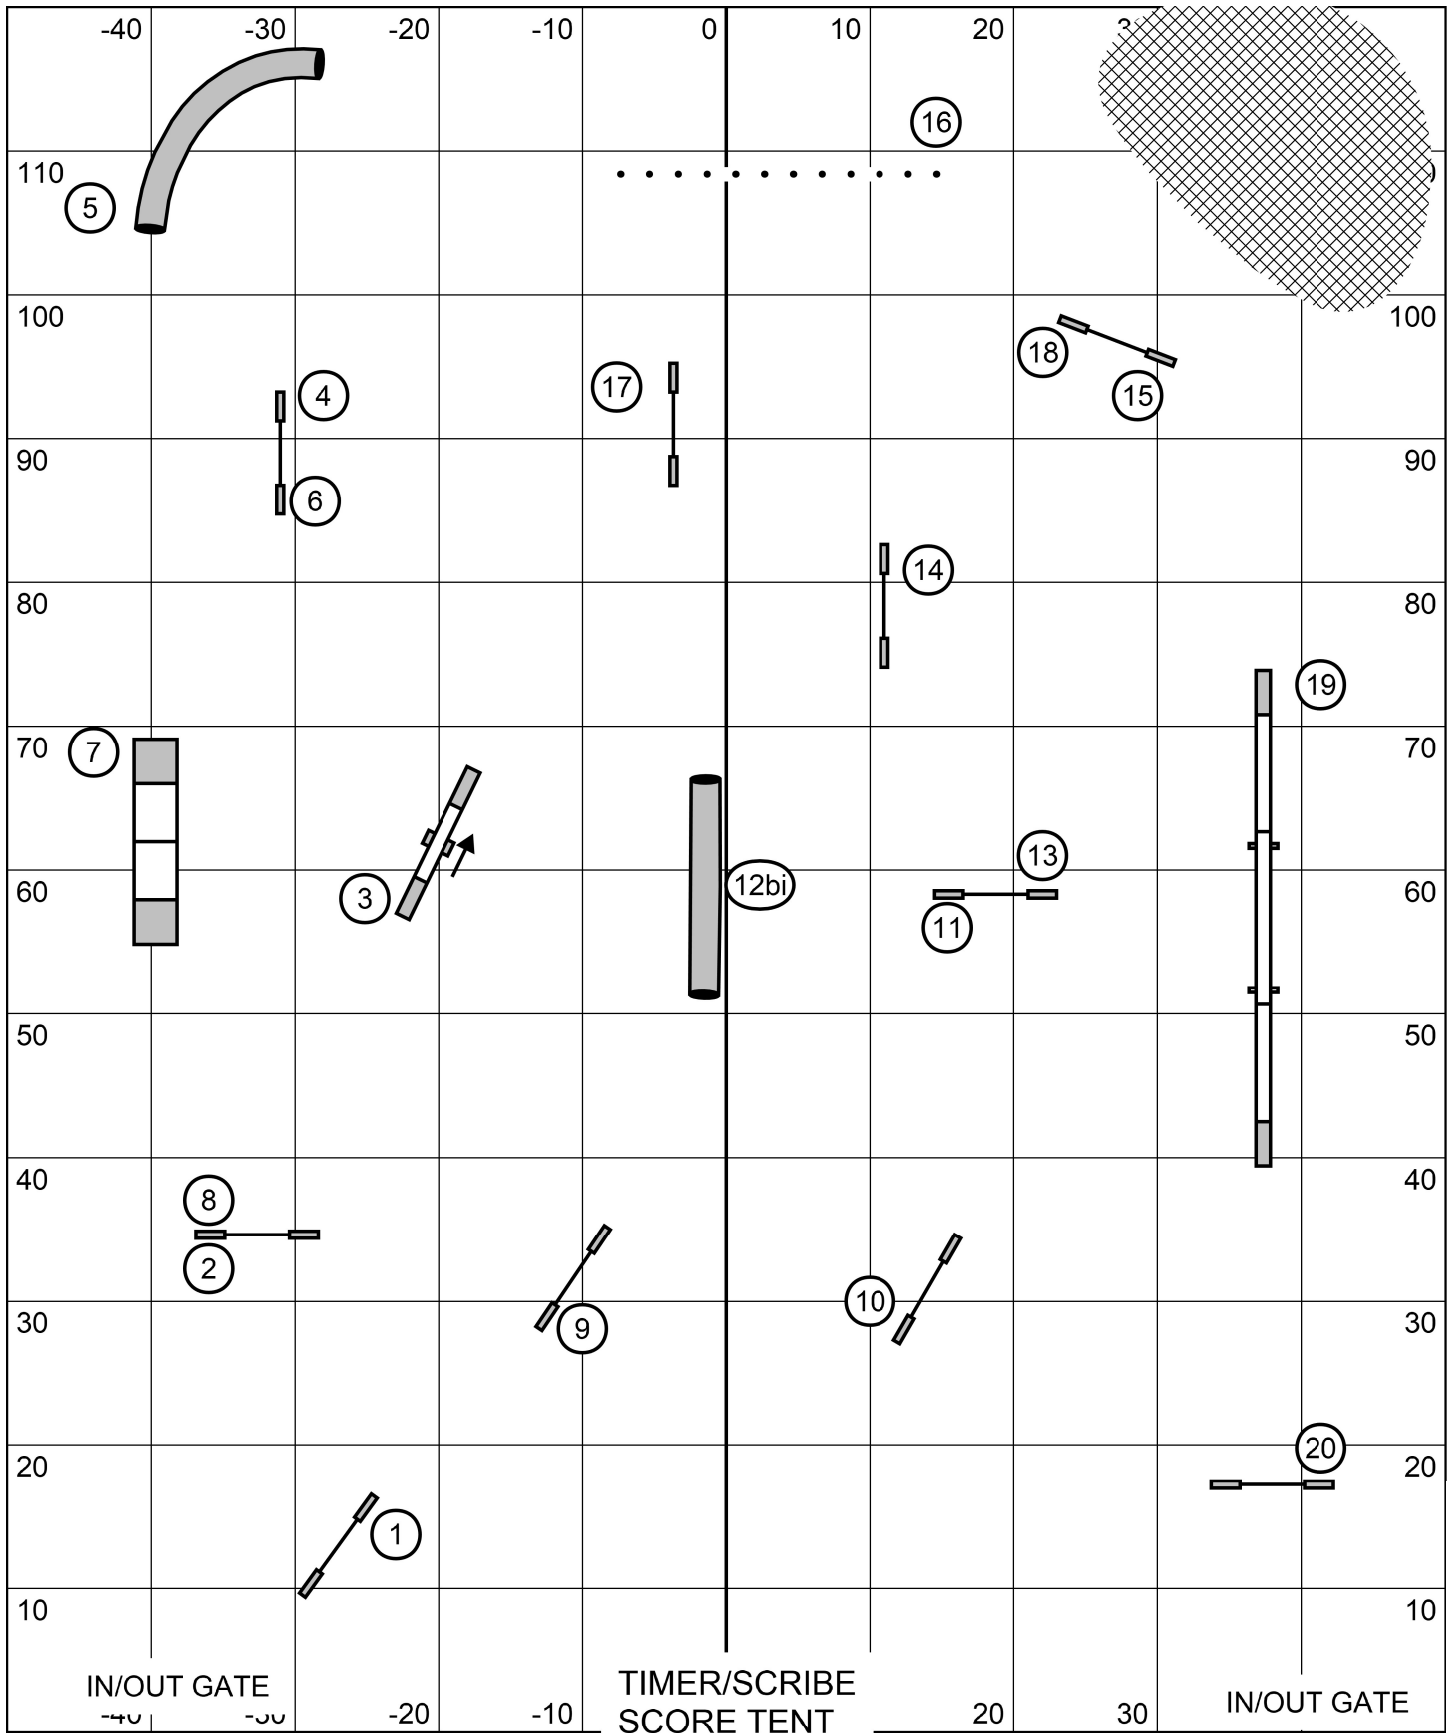

Senior/Champ Speedstakes
 Data Driven
 April 24th 2022
 E. Carpenter

Course Maps Are An Approximation

Beg/Novice Speedskates
 Data Driven
 April 24th 2022
 E. Carpenter

Course Maps Are An Approximation

Beginner/Novice Jumpers
 Data Driven
 April 24th 2022
 E. Carpenter

Course Maps Are An Approximation

Senior/Champ Jumpers
 Data Driven
 April 24th 2022
 E. Carpenter

Course Maps Are An Approximation

Snooker
 Data Driven
 April 23rd 2022
 E. Carpenter

Course Maps Are An Approximation

Senior/Champ Agility
 Data Driven
 April 24th 2022
 E. Carpenter

Course Maps Are An Approximation

Beginner/Novice Agility
 Data Driven
 April 24th 2022
 E. Carpenter

Course Maps Are An Approximation

Senior/Champ Agility 2
 Data Driven
 April 23rd 2022
 E. Carpenter