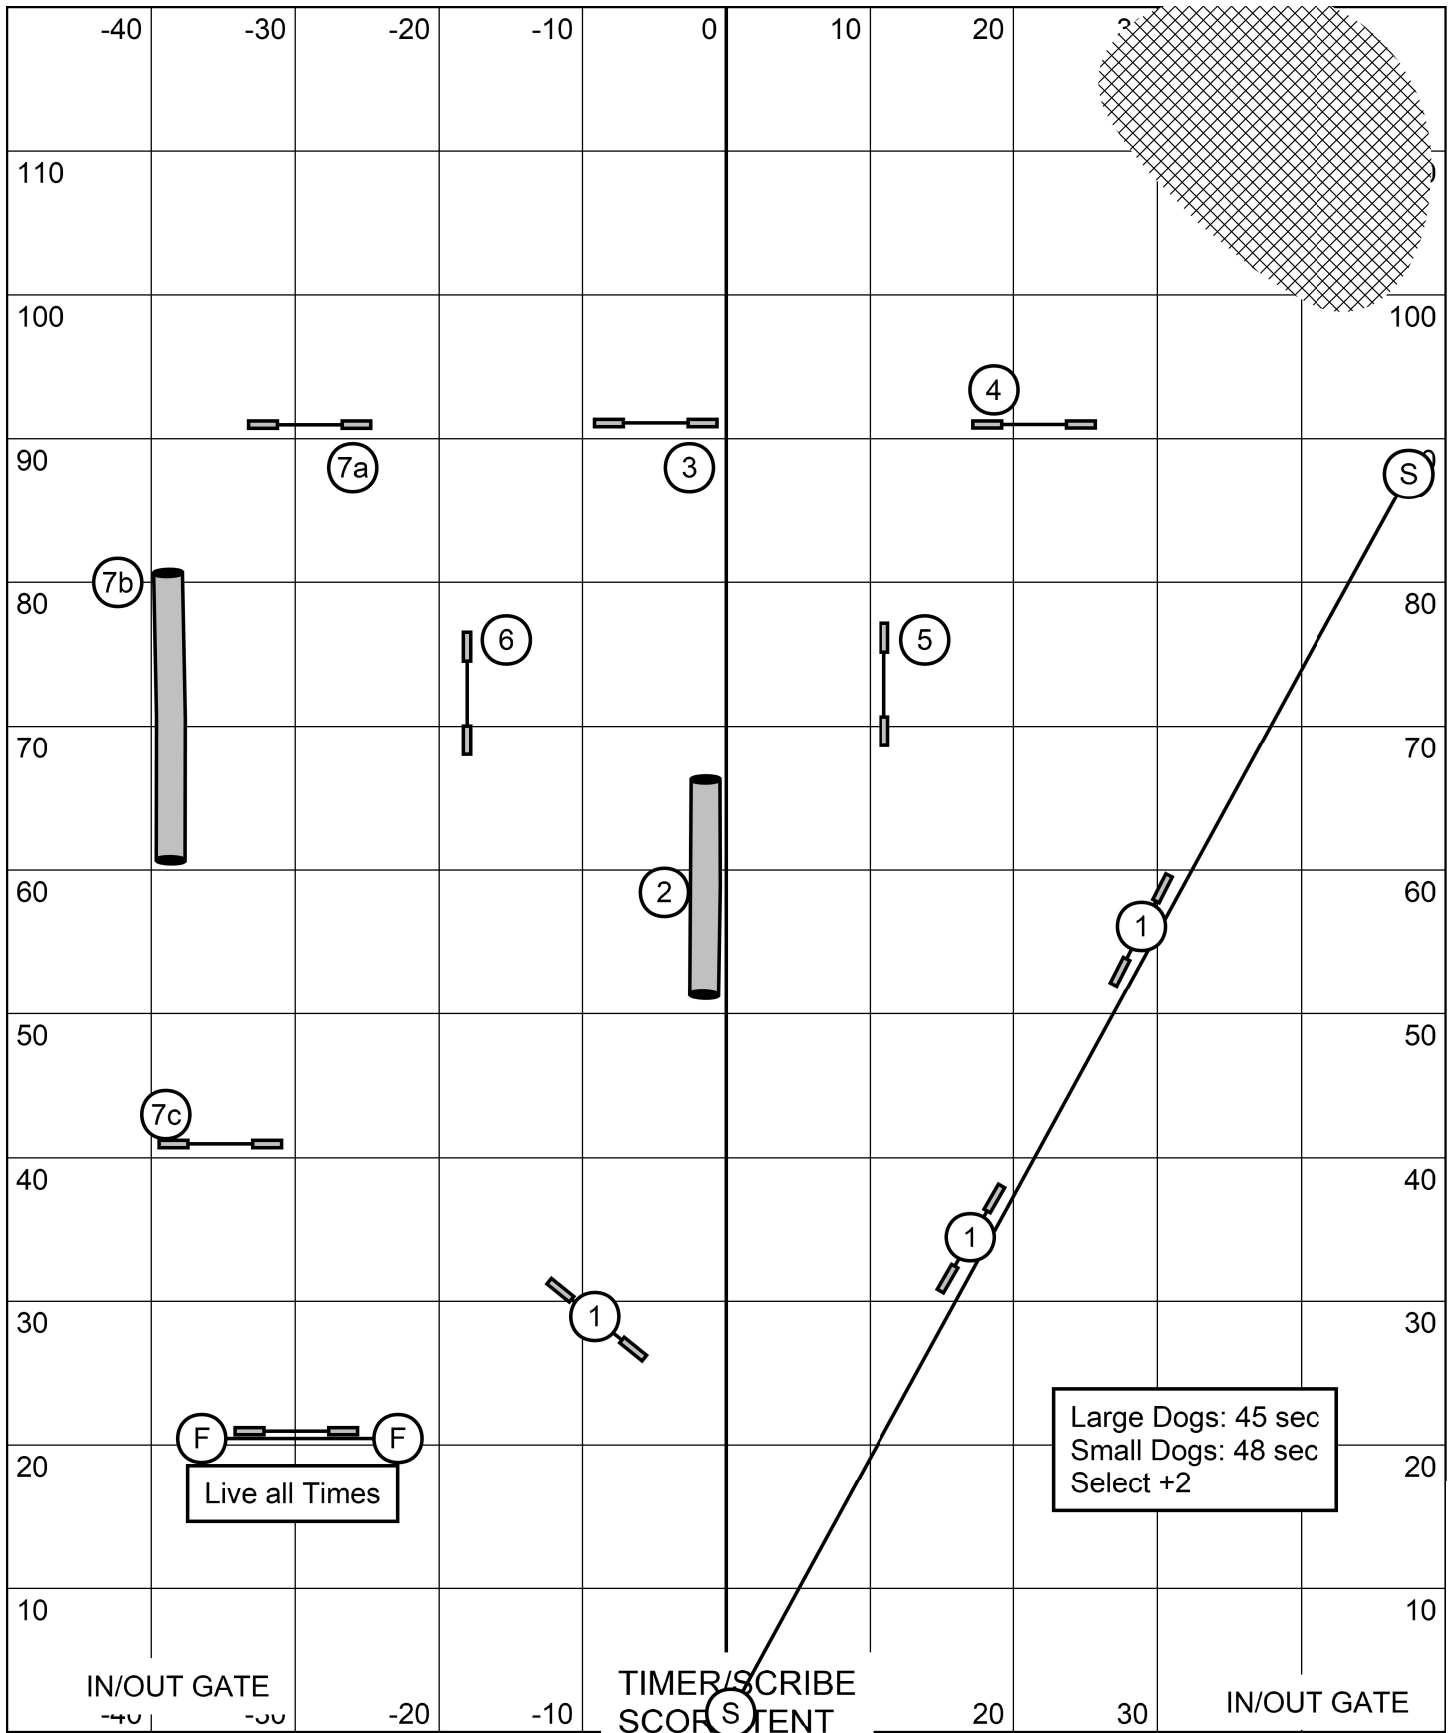

Senior/Champ Speedstakes
 Data Driven
 April 24th 2022
 E. Carpenter

Course Maps Are An Approximation

Beg/Novice Speedskates
 Data Driven
 April 24th 2022
 E. Carpenter

Course Maps Are An Approximation

Beginner/Novice Jumpers
 Data Driven
 April 24th 2022
 E. Carpenter

Course Maps Are An Approximation

Senior/Champ Jumpers
 Data Driven
 April 24th 2022
 E. Carpenter

Course Maps Are An Approximation

Snooker
 Data Driven
 April 23rd 2022
 E. Carpenter

Course Maps Are An Approximation

Senior/Champ Agility
 Data Driven
 April 24th 2022
 E. Carpenter

Course Maps Are An Approximation

Beginner/Novice Agility
 Data Driven
 April 24th 2022
 E. Carpenter

Course Maps Are An Approximation

Senior/Champ Agility 2
 Data Driven
 April 23rd 2022
 E. Carpenter

Course Maps Are An Approximation

Beginner/Novice Agility 2
 Data Driven
 April 24th 2022
 E. Carpenter

Course Maps Are An Approximation