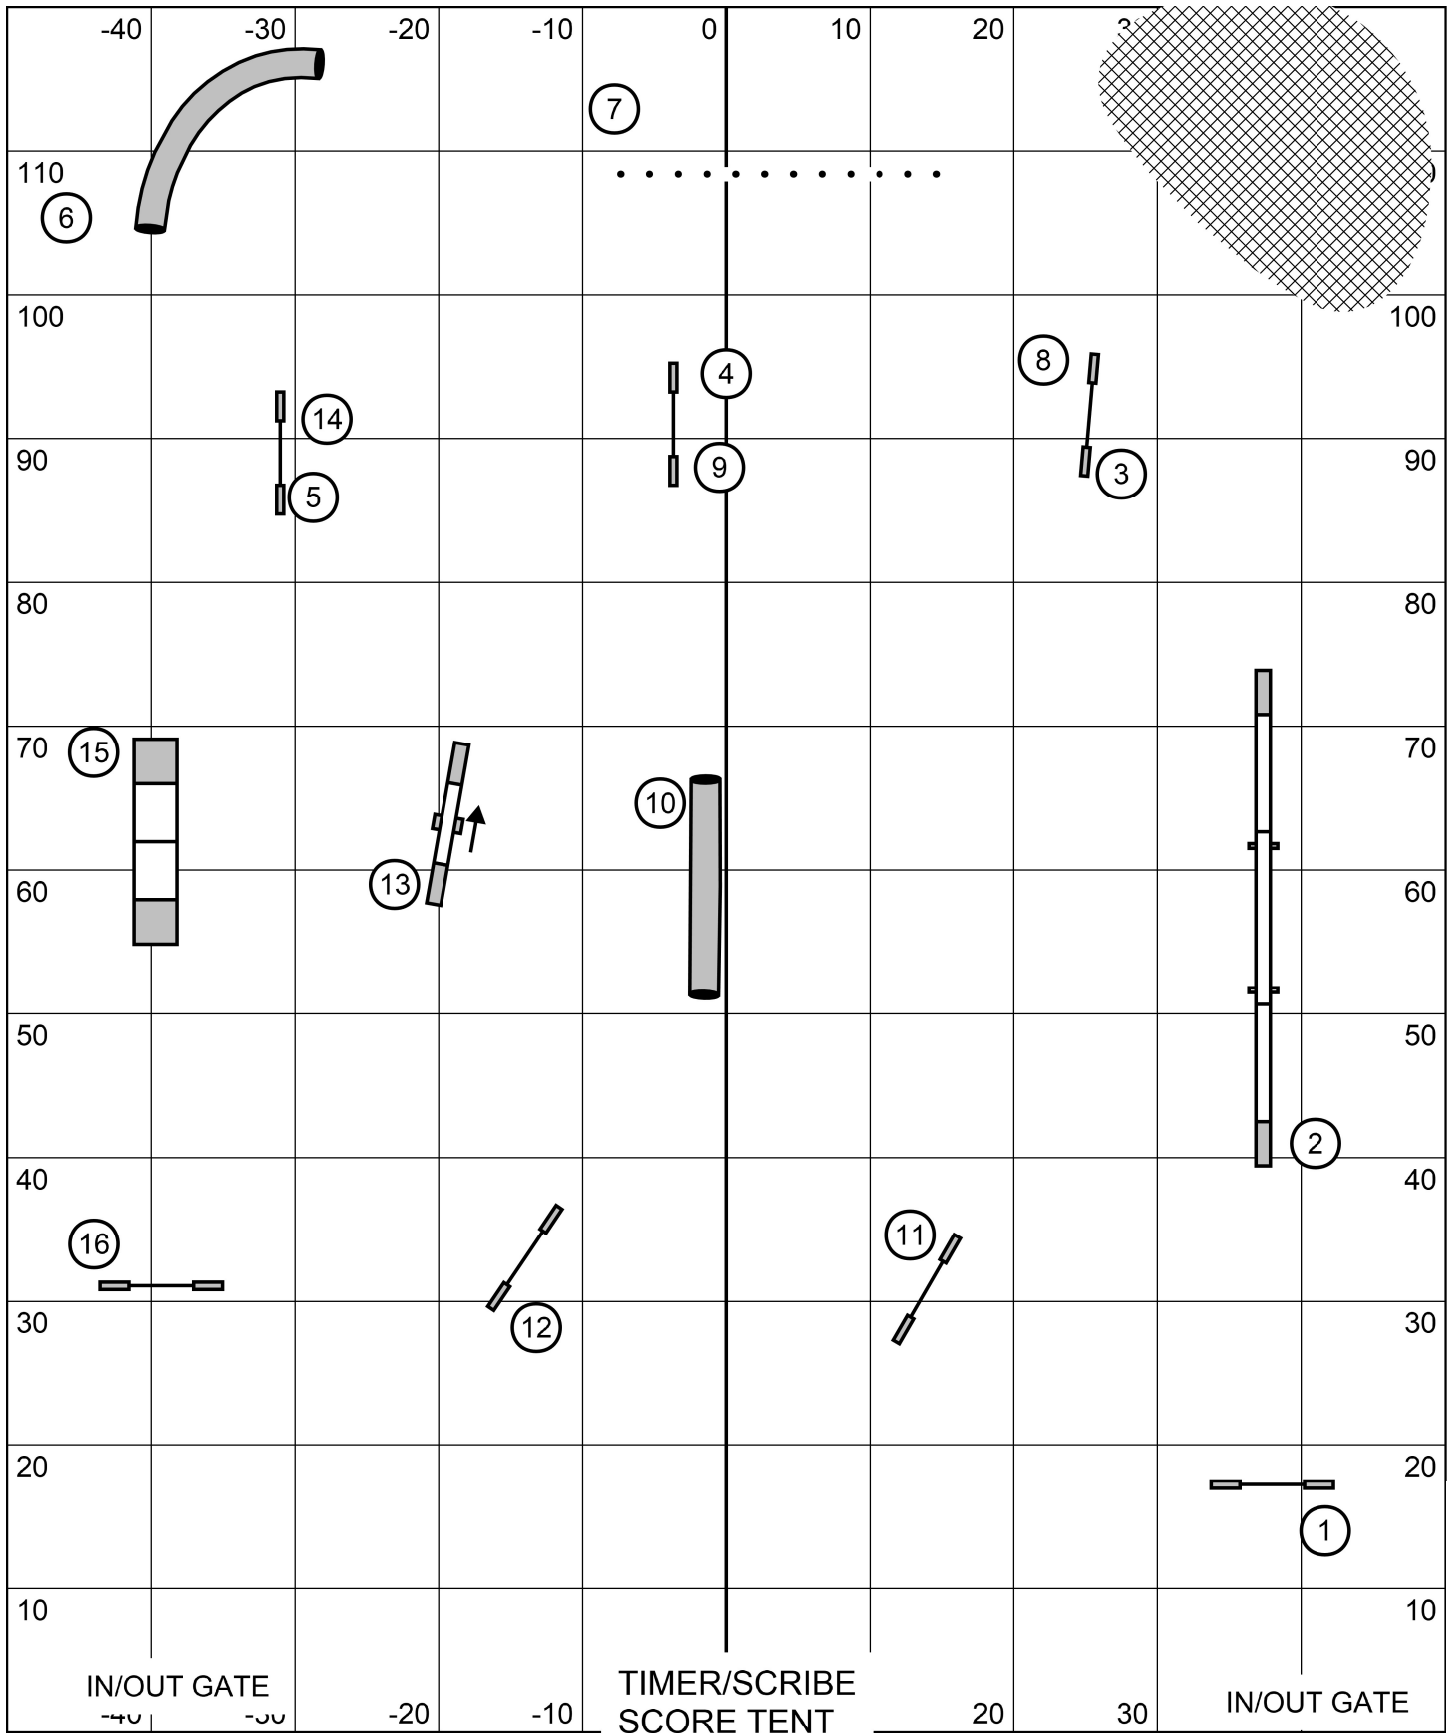

Senior/Champ Speedstakes
 Data Driven
 April 24th 2022
 E. Carpenter

Course Maps Are An Approximation

Beg/Novice Speedskates
 Data Driven
 April 24th 2022
 E. Carpenter

Course Maps Are An Approximation

Beginner/Novice Jumpers
 Data Driven
 April 24th 2022
 E. Carpenter

Course Maps Are An Approximation

Senior/Champ Jumpers
 Data Driven
 April 24th 2022
 E. Carpenter

Course Maps Are An Approximation

Snooker
 Data Driven
 April 23rd 2022
 E. Carpenter

Course Maps Are An Approximation

Senior/Champ Agility
 Data Driven
 April 24th 2022
 E. Carpenter

Course Maps Are An Approximation

Beginner/Novice Agility
 Data Driven
 April 24th 2022
 E. Carpenter

Course Maps Are An Approximation

Senior/Champ Agility 2
 Data Driven
 April 23rd 2022
 E. Carpenter