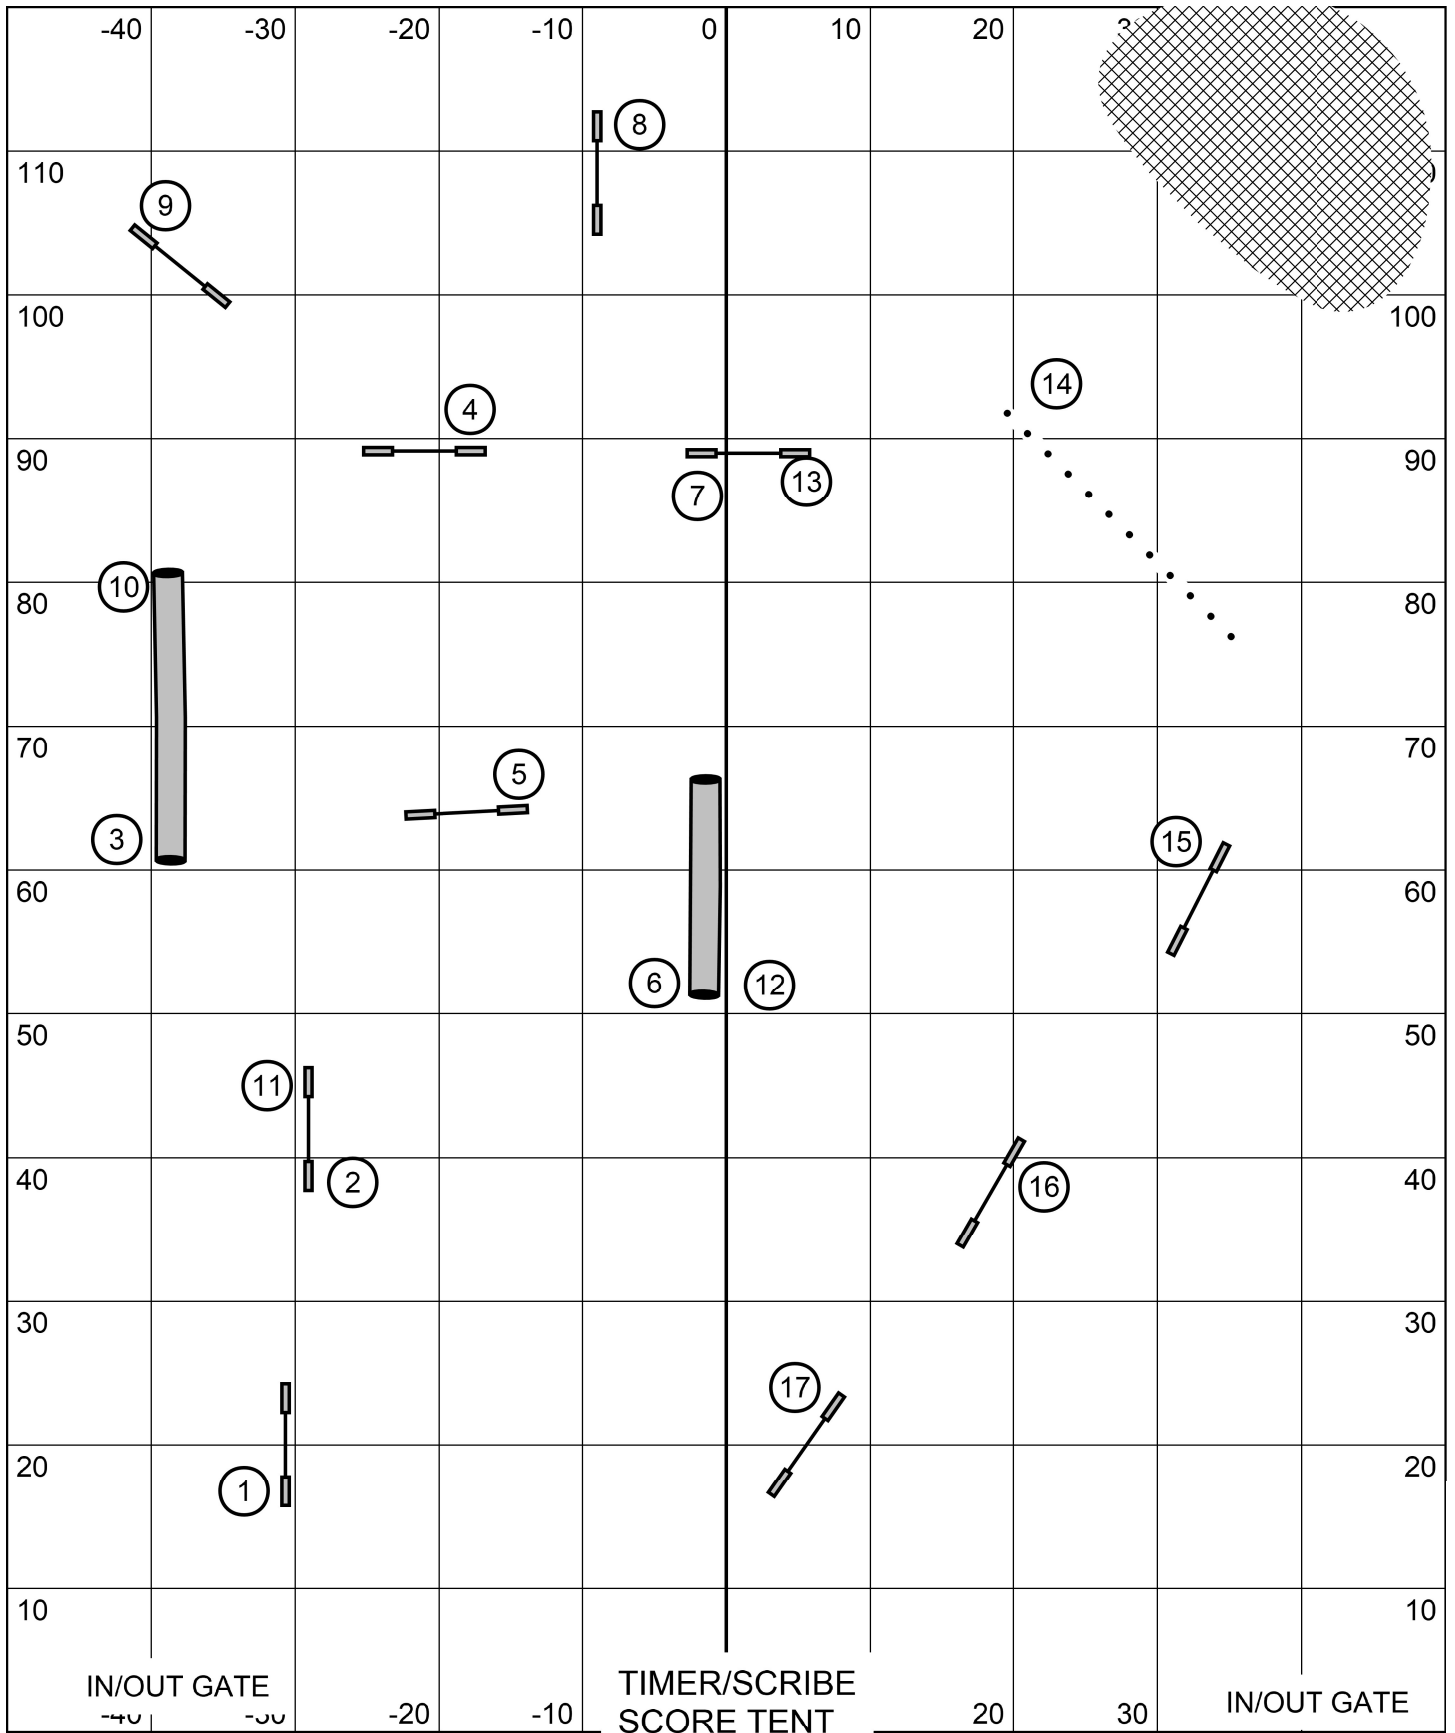

Senior/Champ Speedstakes
 Data Driven
 April 24th 2022
 E. Carpenter

Course Maps Are An Approximation

Beg/Novice Speedskates
 Data Driven
 April 24th 2022
 E. Carpenter

Course Maps Are An Approximation

Beginner/Novice Jumpers
 Data Driven
 April 24th 2022
 E. Carpenter

Course Maps Are An Approximation

Senior/Champ Jumpers
 Data Driven
 April 24th 2022
 E. Carpenter

Course Maps Are An Approximation

Snooker
 Data Driven
 April 23rd 2022
 E. Carpenter

Course Maps Are An Approximation

Senior/Champ Agility
 Data Driven
 April 24th 2022
 E. Carpenter

Course Maps Are An Approximation

Beginner/Novice Agility
 Data Driven
 April 24th 2022
 E. Carpenter

Course Maps Are An Approximation

Senior/Champ Agility 2
 Data Driven
 April 23rd 2022
 E. Carpenter

Course Maps Are An Approximation

Beginner/Novice Agility 2
 Data Driven
 April 24th 2022
 E. Carpenter

Course Maps Are An Approximation