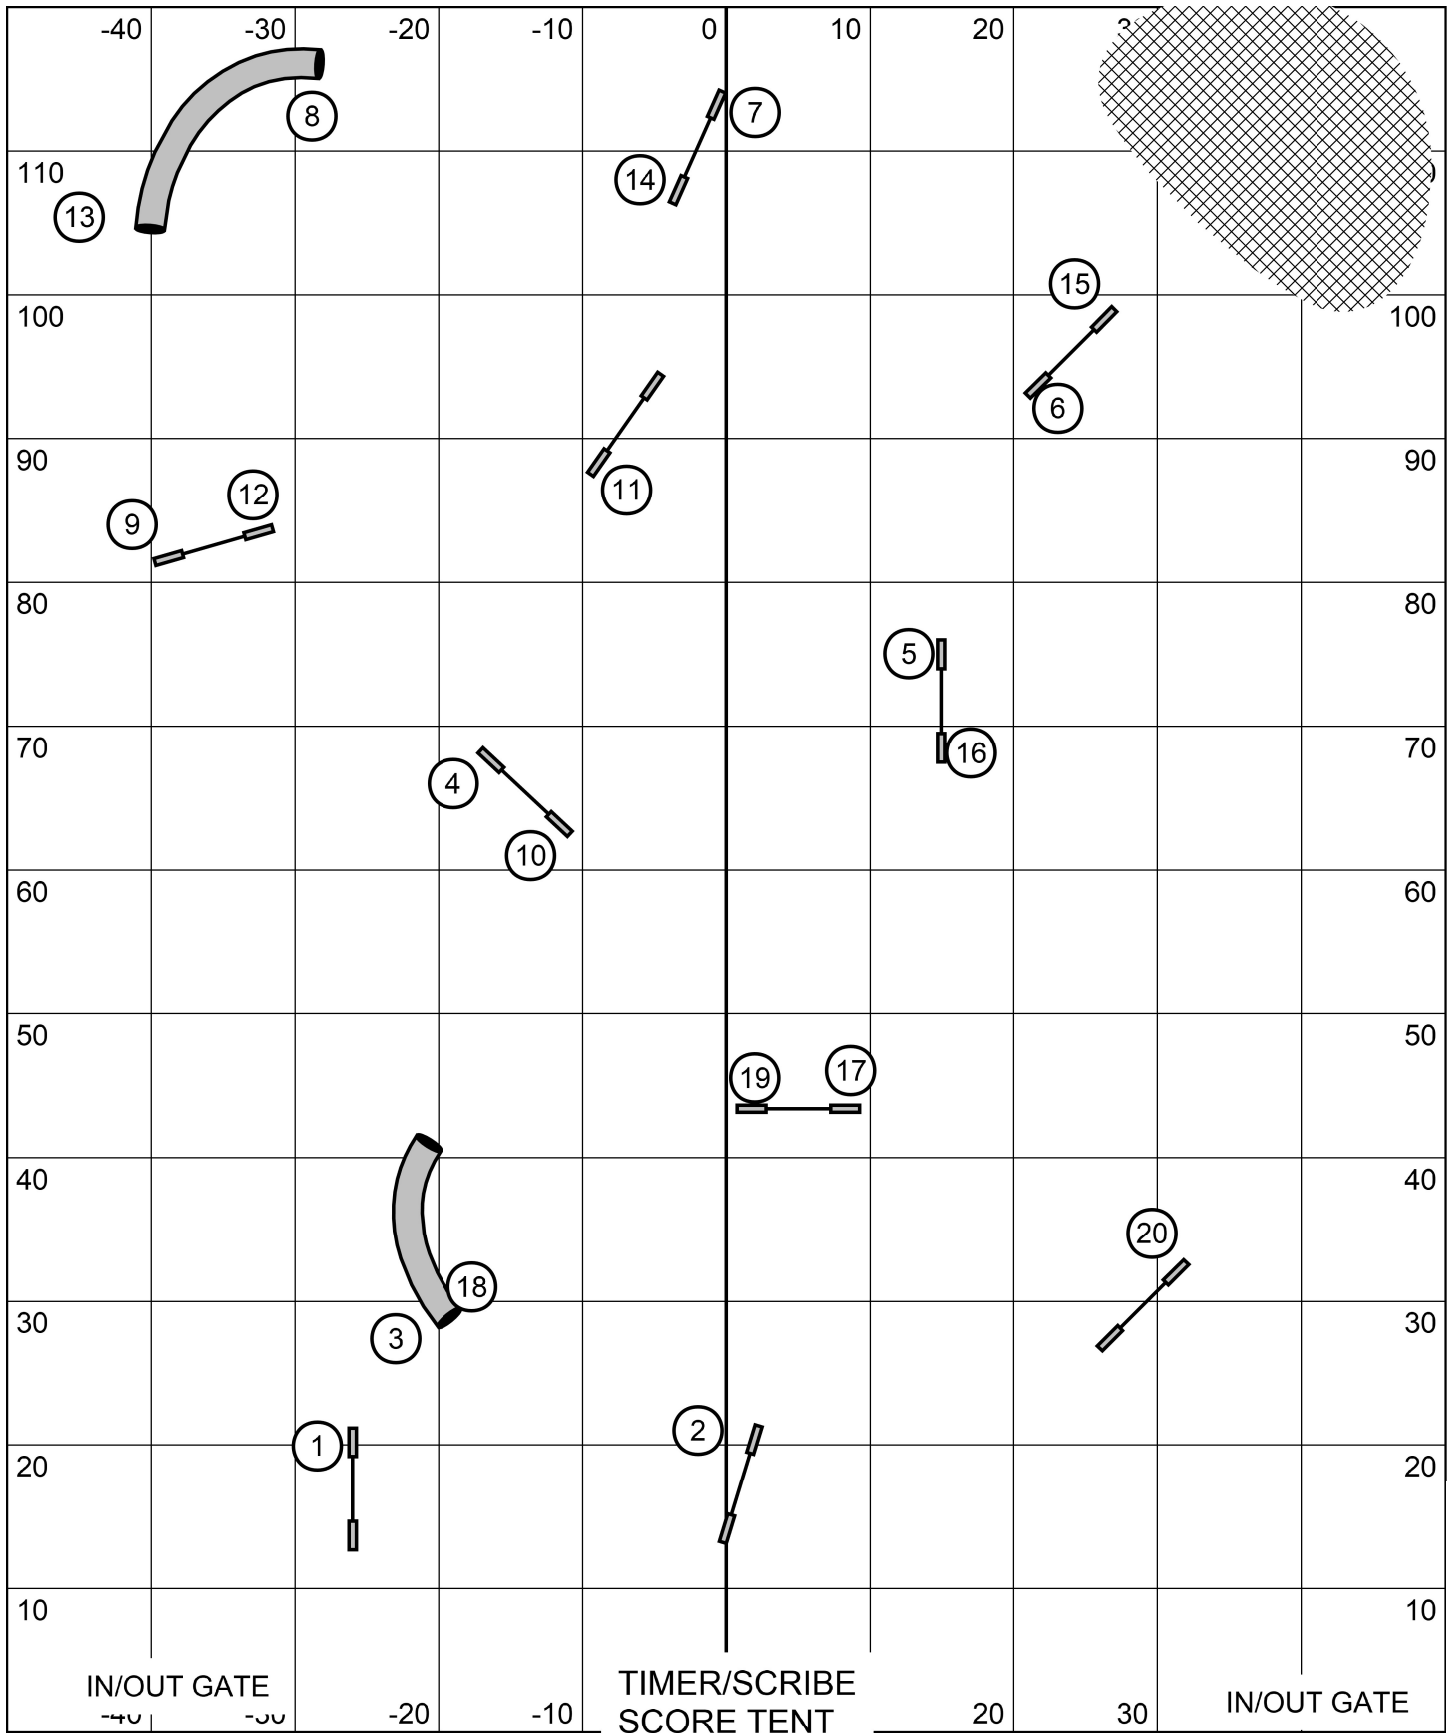

Beginner/Novice Agility
 Data Driven
 April 23rd 2022
 E. Carpenter

Course Maps Are An Approximation

Senior/Champ Agility
 Data Driven
 April 23rd 2022
 E. Carpenter

Course Maps Are An Approximation

Master Series Agility
 Data Driven
 April 23rd 2022
 E. Carpenter

Course Maps Are An Approximation

Beginner/Novice Jumpers
 Data Driven
 April 23rd 2022
 E. Carpenter

Course Maps Are An Approximation

Master Series Jumpers
 Data Driven
 April 23rd 2022
 E. Carpenter

Course Maps Are An Approximation

Beginner/Novice Speedstakes
 Data Driven
 April 23rd 2022
 E. Carpenter

Course Maps Are An Approximation

Senior/Champ Speedstakes
 Data Driven
 April 23rd 2022
 E. Carpenter

Course Maps Are An Approximation