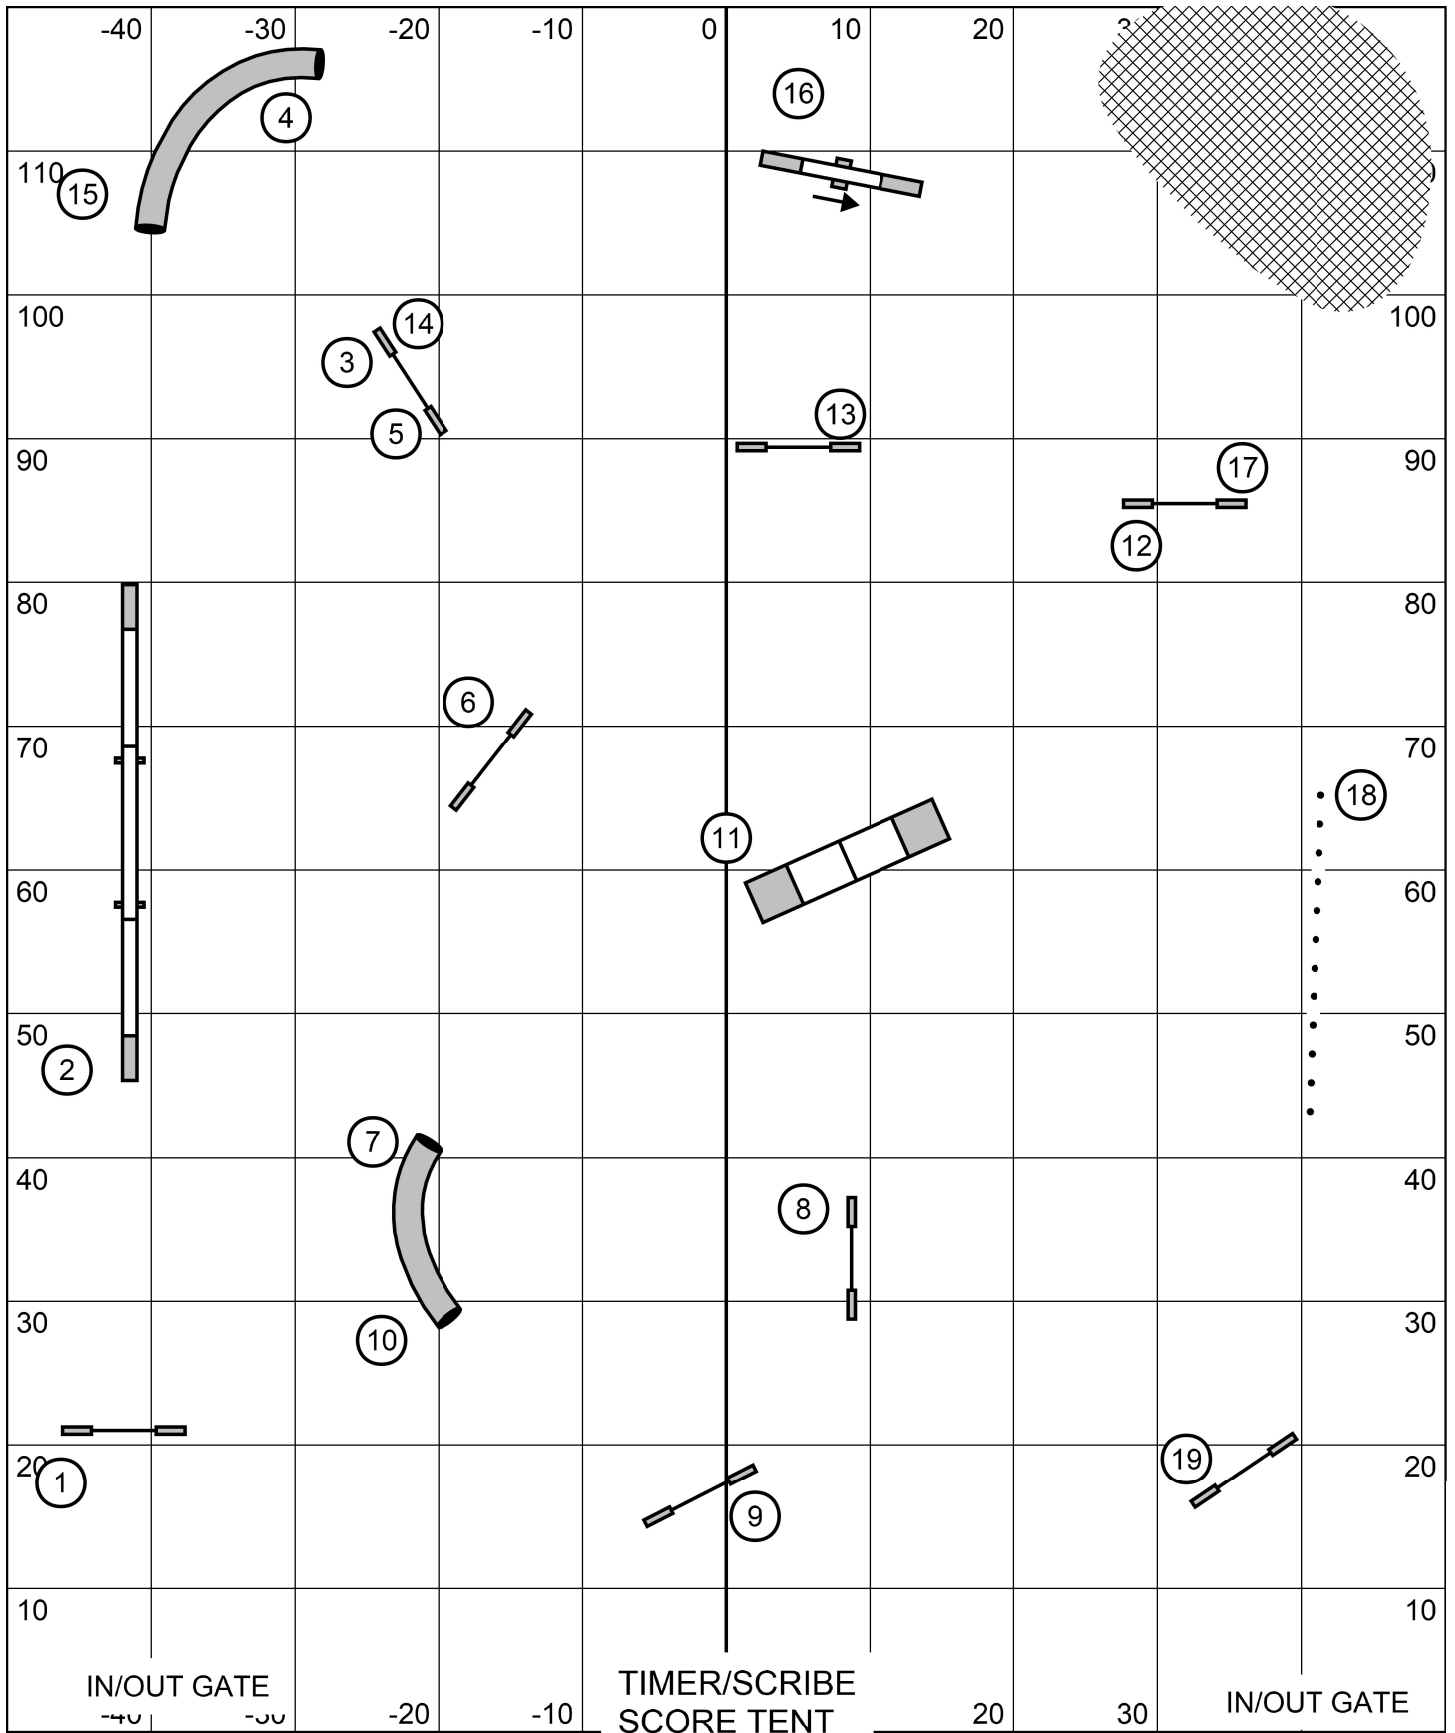

Beginner/Novice Agility
 Data Driven
 April 23rd 2022
 E. Carpenter

Course Maps Are An Approximation

Senior/Champ Agility
 Data Driven
 April 23rd 2022
 E. Carpenter

Course Maps Are An Approximation

Master Series Agility
 Data Driven
 April 23rd 2022
 E. Carpenter

Course Maps Are An Approximation

Beginner/Novice Jumpers
 Data Driven
 April 23rd 2022
 E. Carpenter

Course Maps Are An Approximation

Master Series Jumpers
 Data Driven
 April 23rd 2022
 E. Carpenter

Course Maps Are An Approximation

Beginner/Novice Speedstakes
 Data Driven
 April 23rd 2022
 E. Carpenter

Course Maps Are An Approximation

Senior/Champ Speedstakes
 Data Driven
 April 23rd 2022
 E. Carpenter

Course Maps Are An Approximation