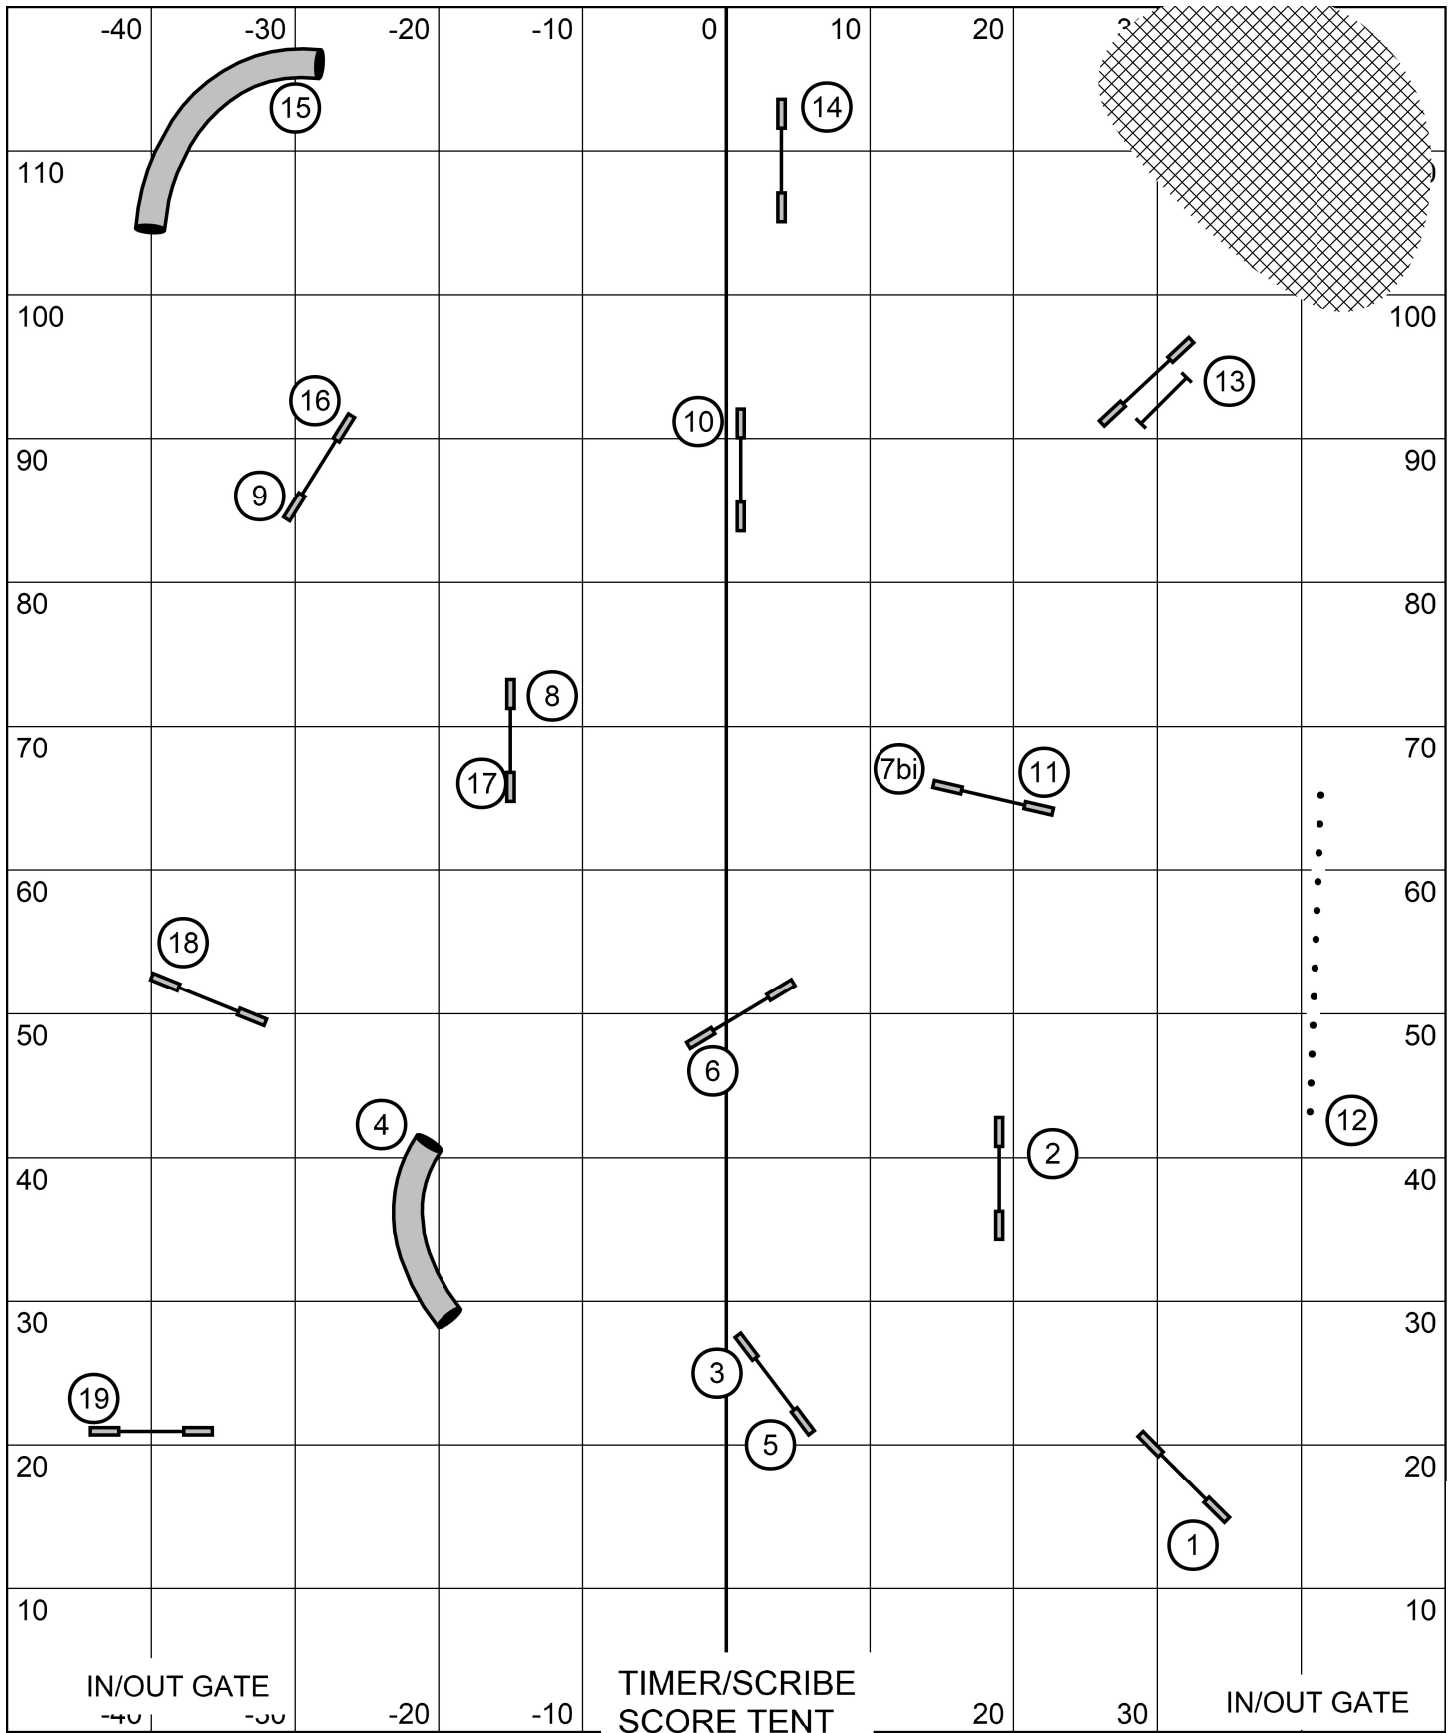

Beginner/Novice Agility
 Data Driven
 April 23rd 2022
 E. Carpenter

Course Maps Are An Approximation

Senior/Champ Agility
 Data Driven
 April 23rd 2022
 E. Carpenter

Course Maps Are An Approximation

Master Series Agility
 Data Driven
 April 23rd 2022
 E. Carpenter

Course Maps Are An Approximation

Beginner/Novice Jumpers
 Data Driven
 April 23rd 2022
 E. Carpenter

Course Maps Are An Approximation

Master Series Jumpers
 Data Driven
 April 23rd 2022
 E. Carpenter

Course Maps Are An Approximation

Beginner/Novice Speedstakes
 Data Driven
 April 23rd 2022
 E. Carpenter

Course Maps Are An Approximation

Senior/Champ Speedstakes
 Data Driven
 April 23rd 2022
 E. Carpenter

Course Maps Are An Approximation