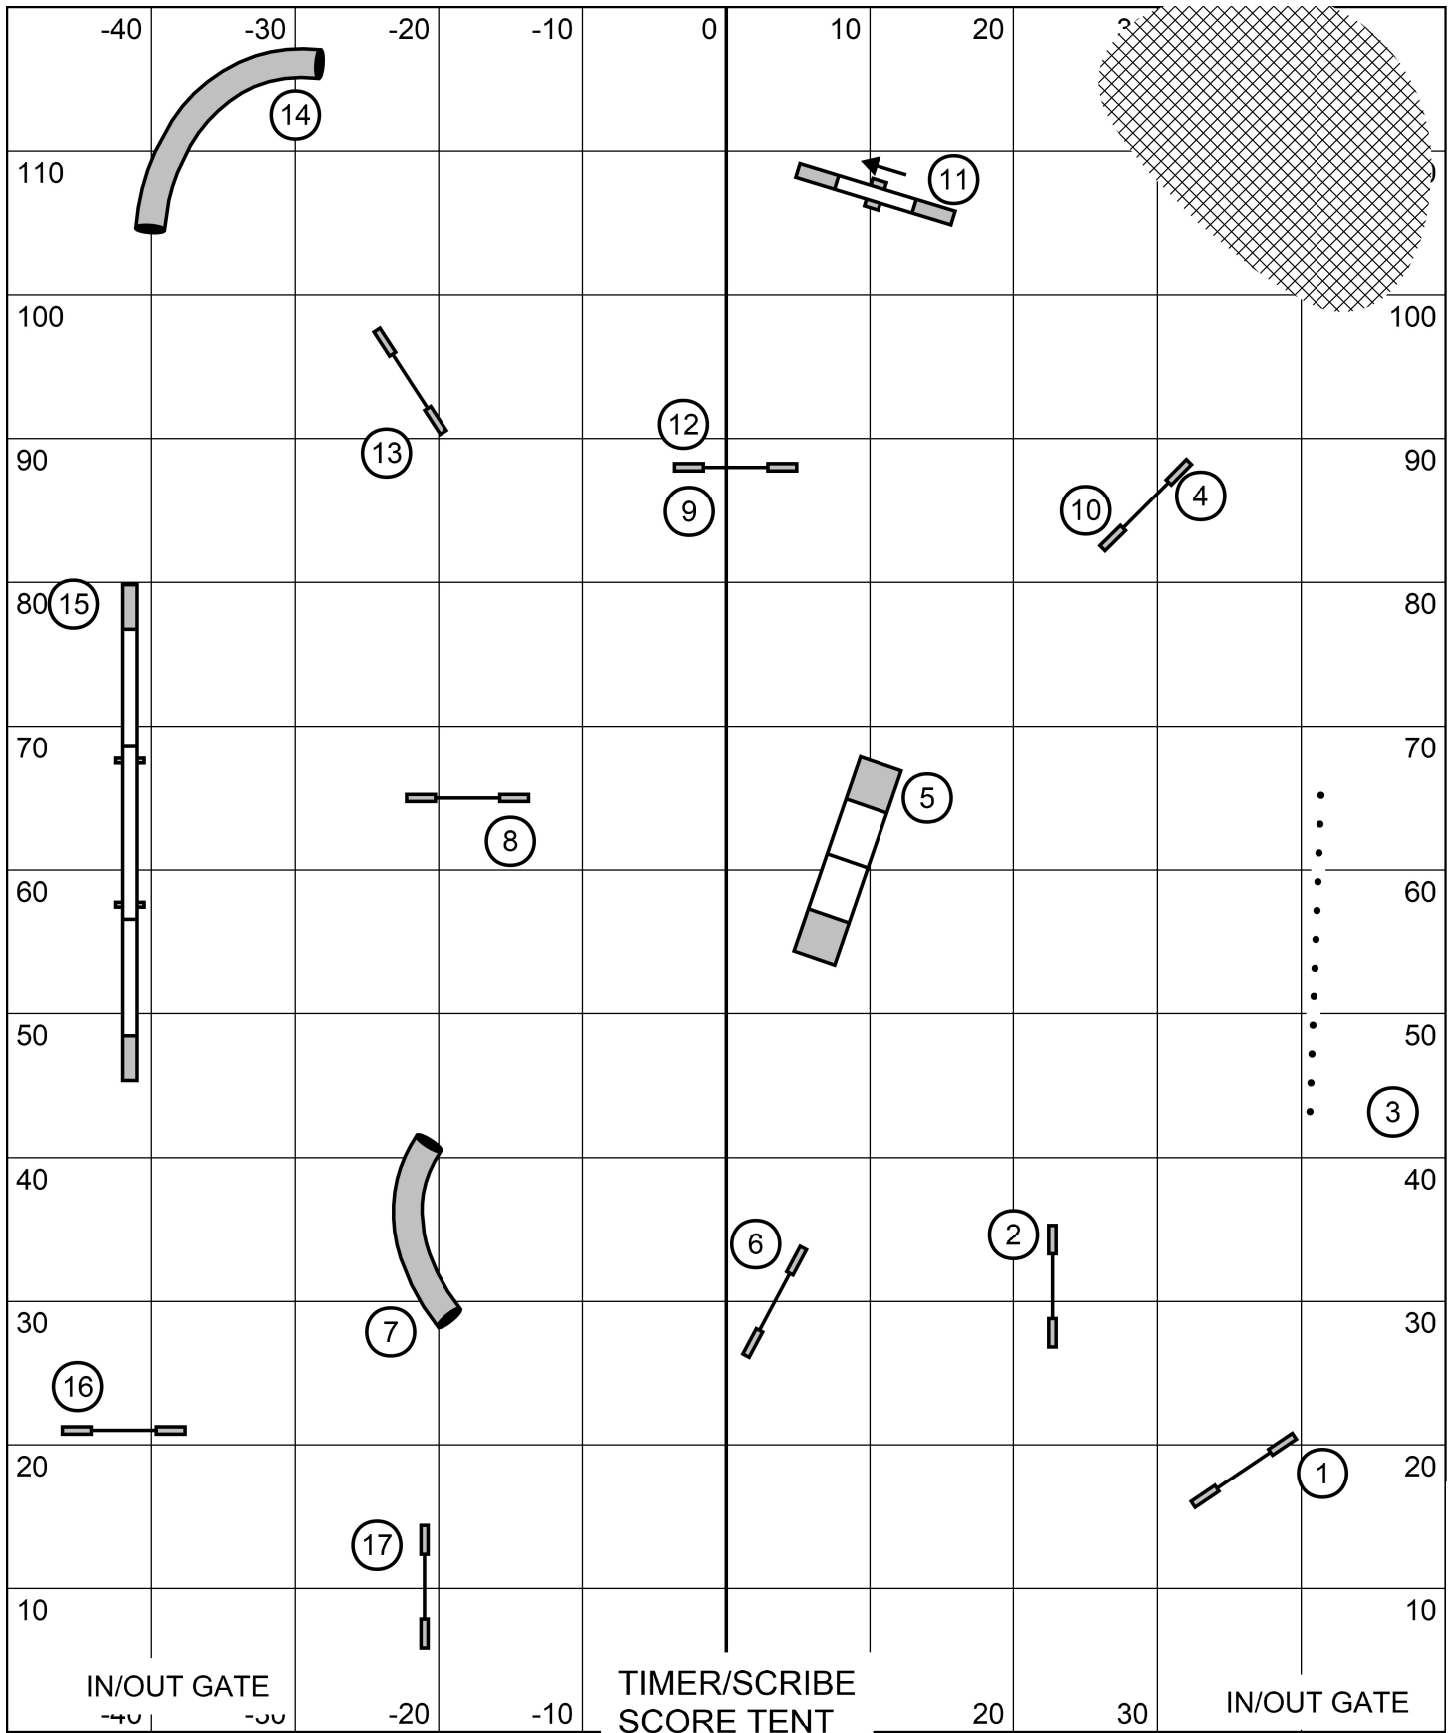

Beginner/Novice Agility
 Data Driven
 April 23rd 2022
 E. Carpenter

Course Maps Are An Approximation

Senior/Champ Agility
 Data Driven
 April 23rd 2022
 E. Carpenter

Course Maps Are An Approximation

Master Series Agility
 Data Driven
 April 23rd 2022
 E. Carpenter

Course Maps Are An Approximation

Beginner/Novice Jumpers
 Data Driven
 April 23rd 2022
 E. Carpenter

Course Maps Are An Approximation

Master Series Jumpers
 Data Driven
 April 23rd 2022
 E. Carpenter

Course Maps Are An Approximation

Beginner/Novice Speedstakes
 Data Driven
 April 23rd 2022
 E. Carpenter

Course Maps Are An Approximation

Senior/Champ Speedstakes
 Data Driven
 April 23rd 2022
 E. Carpenter

Course Maps Are An Approximation