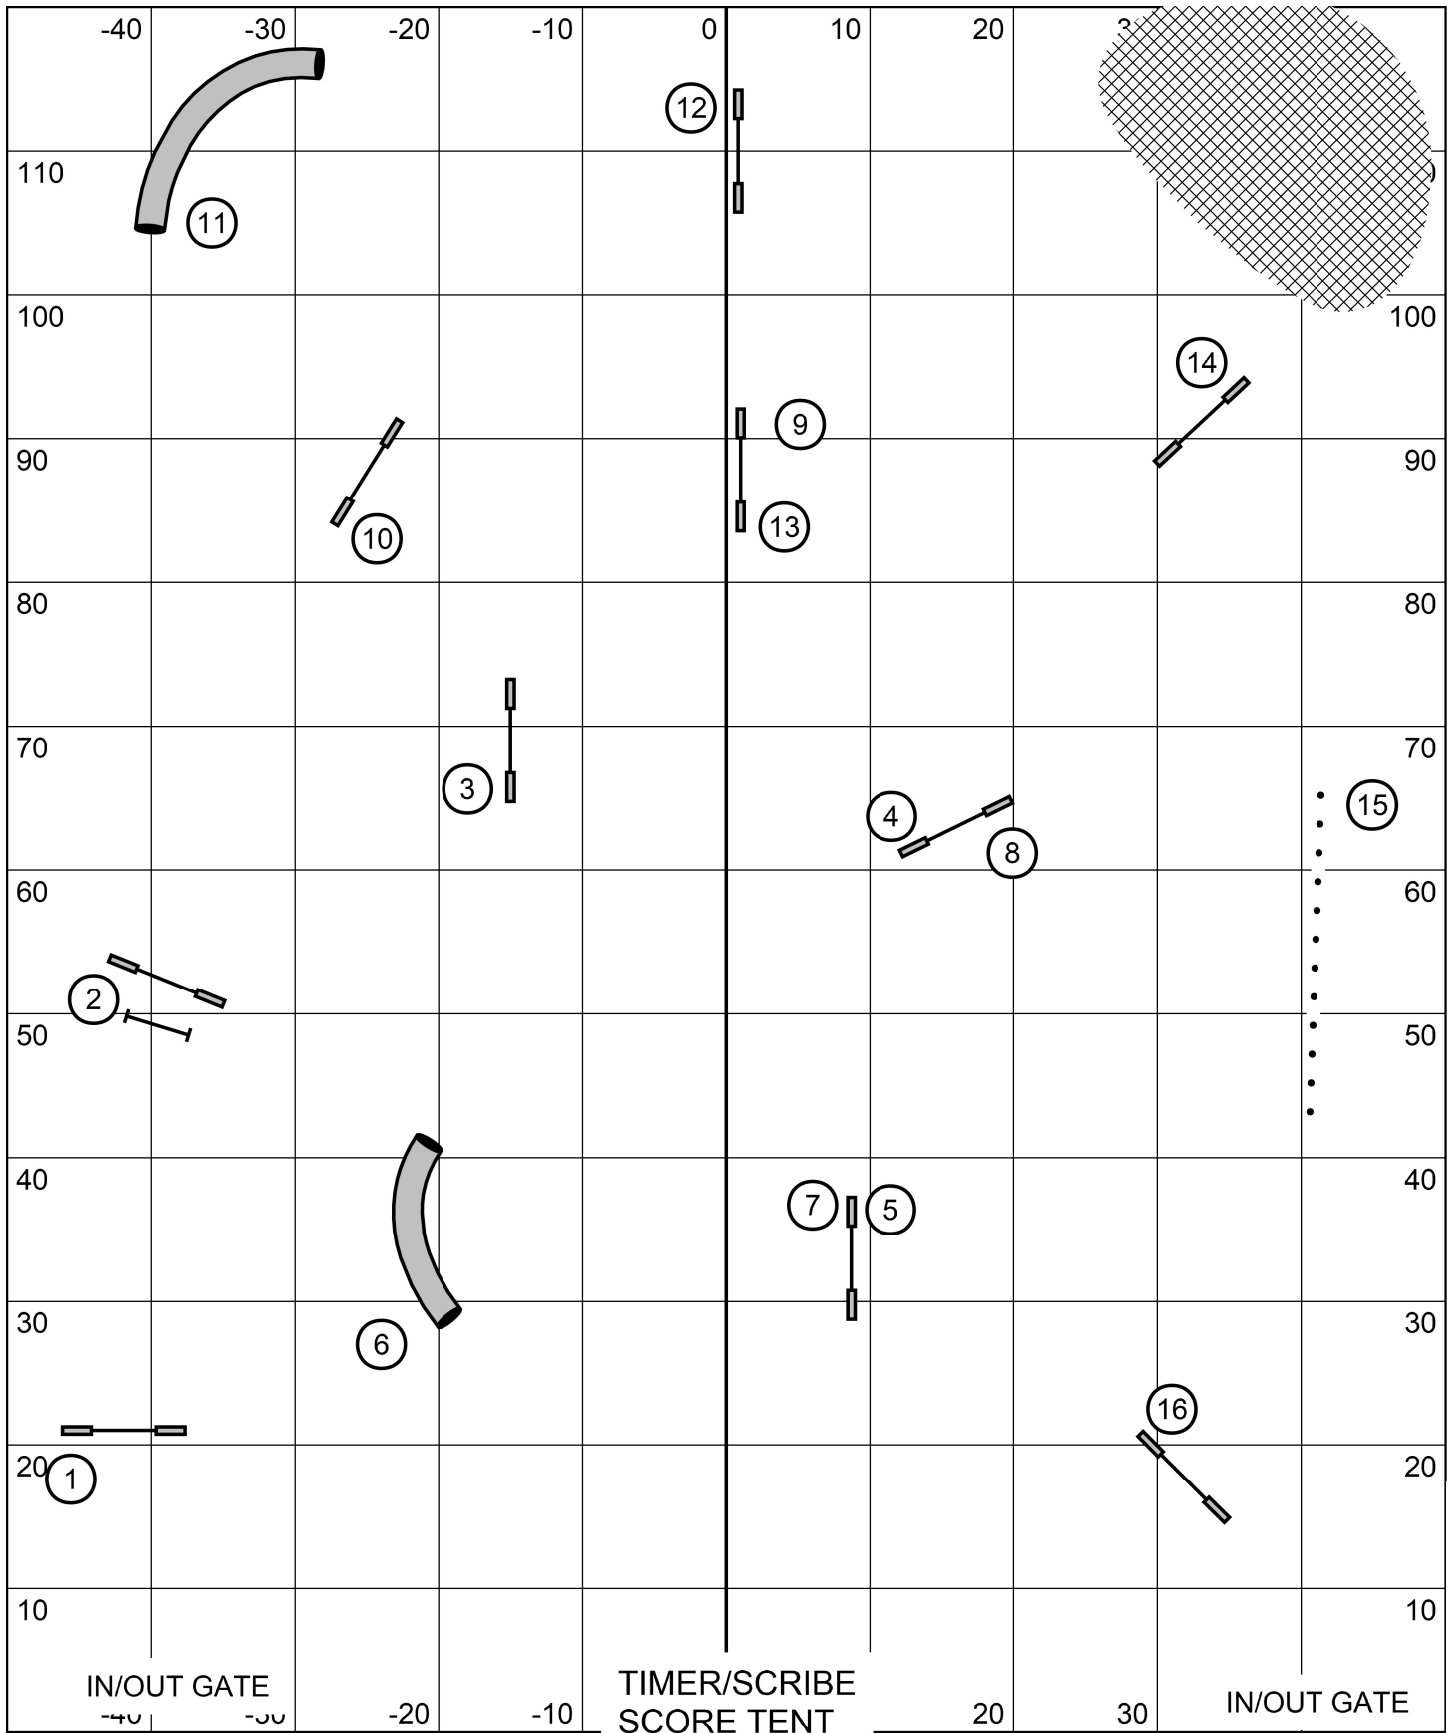

Beginner/Novice Agility
 Data Driven
 April 23rd 2022
 E. Carpenter

Course Maps Are An Approximation

Senior/Champ Agility
 Data Driven
 April 23rd 2022
 E. Carpenter

Course Maps Are An Approximation

Master Series Agility
 Data Driven
 April 23rd 2022
 E. Carpenter

Course Maps Are An Approximation

Beginner/Novice Jumpers
 Data Driven
 April 23rd 2022
 E. Carpenter

Course Maps Are An Approximation

Master Series Jumpers
 Data Driven
 April 23rd 2022
 E. Carpenter

Course Maps Are An Approximation

Beginner/Novice Speedstakes
 Data Driven
 April 23rd 2022
 E. Carpenter

Course Maps Are An Approximation

Senior/Champ Speedstakes
 Data Driven
 April 23rd 2022
 E. Carpenter

Course Maps Are An Approximation