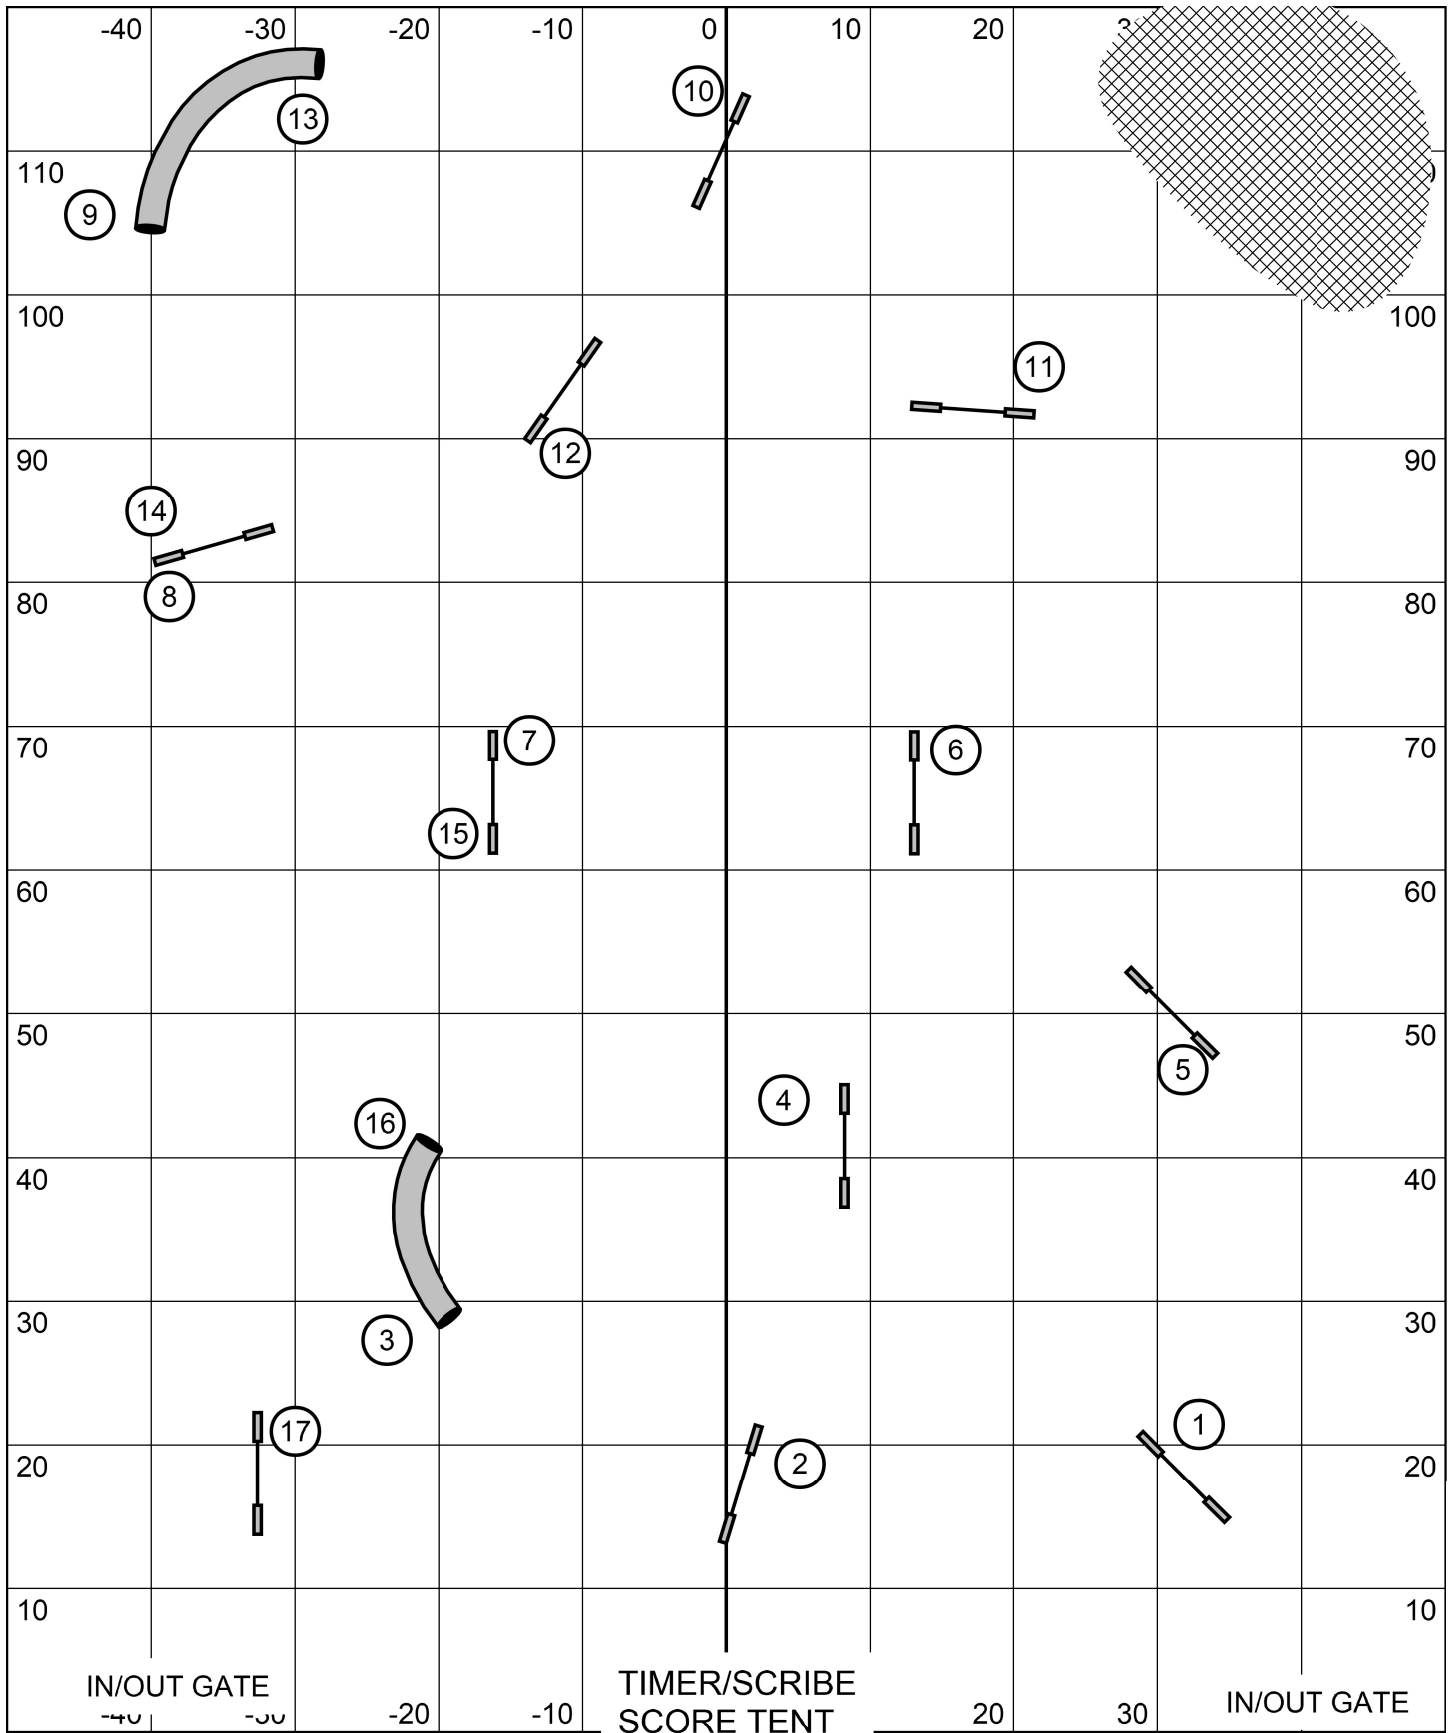

Beginner/Novice Agility
 Data Driven
 April 23rd 2022
 E. Carpenter

Course Maps Are An Approximation

Senior/Champ Agility
 Data Driven
 April 23rd 2022
 E. Carpenter

Course Maps Are An Approximation

Master Series Agility
 Data Driven
 April 23rd 2022
 E. Carpenter

Course Maps Are An Approximation

Beginner/Novice Jumpers
 Data Driven
 April 23rd 2022
 E. Carpenter

Course Maps Are An Approximation

Master Series Jumpers
 Data Driven
 April 23rd 2022
 E. Carpenter

Course Maps Are An Approximation

Beginner/Novice Speedstakes
 Data Driven
 April 23rd 2022
 E. Carpenter

Course Maps Are An Approximation

Senior/Champ Speedstakes
 Data Driven
 April 23rd 2022
 E. Carpenter

Course Maps Are An Approximation