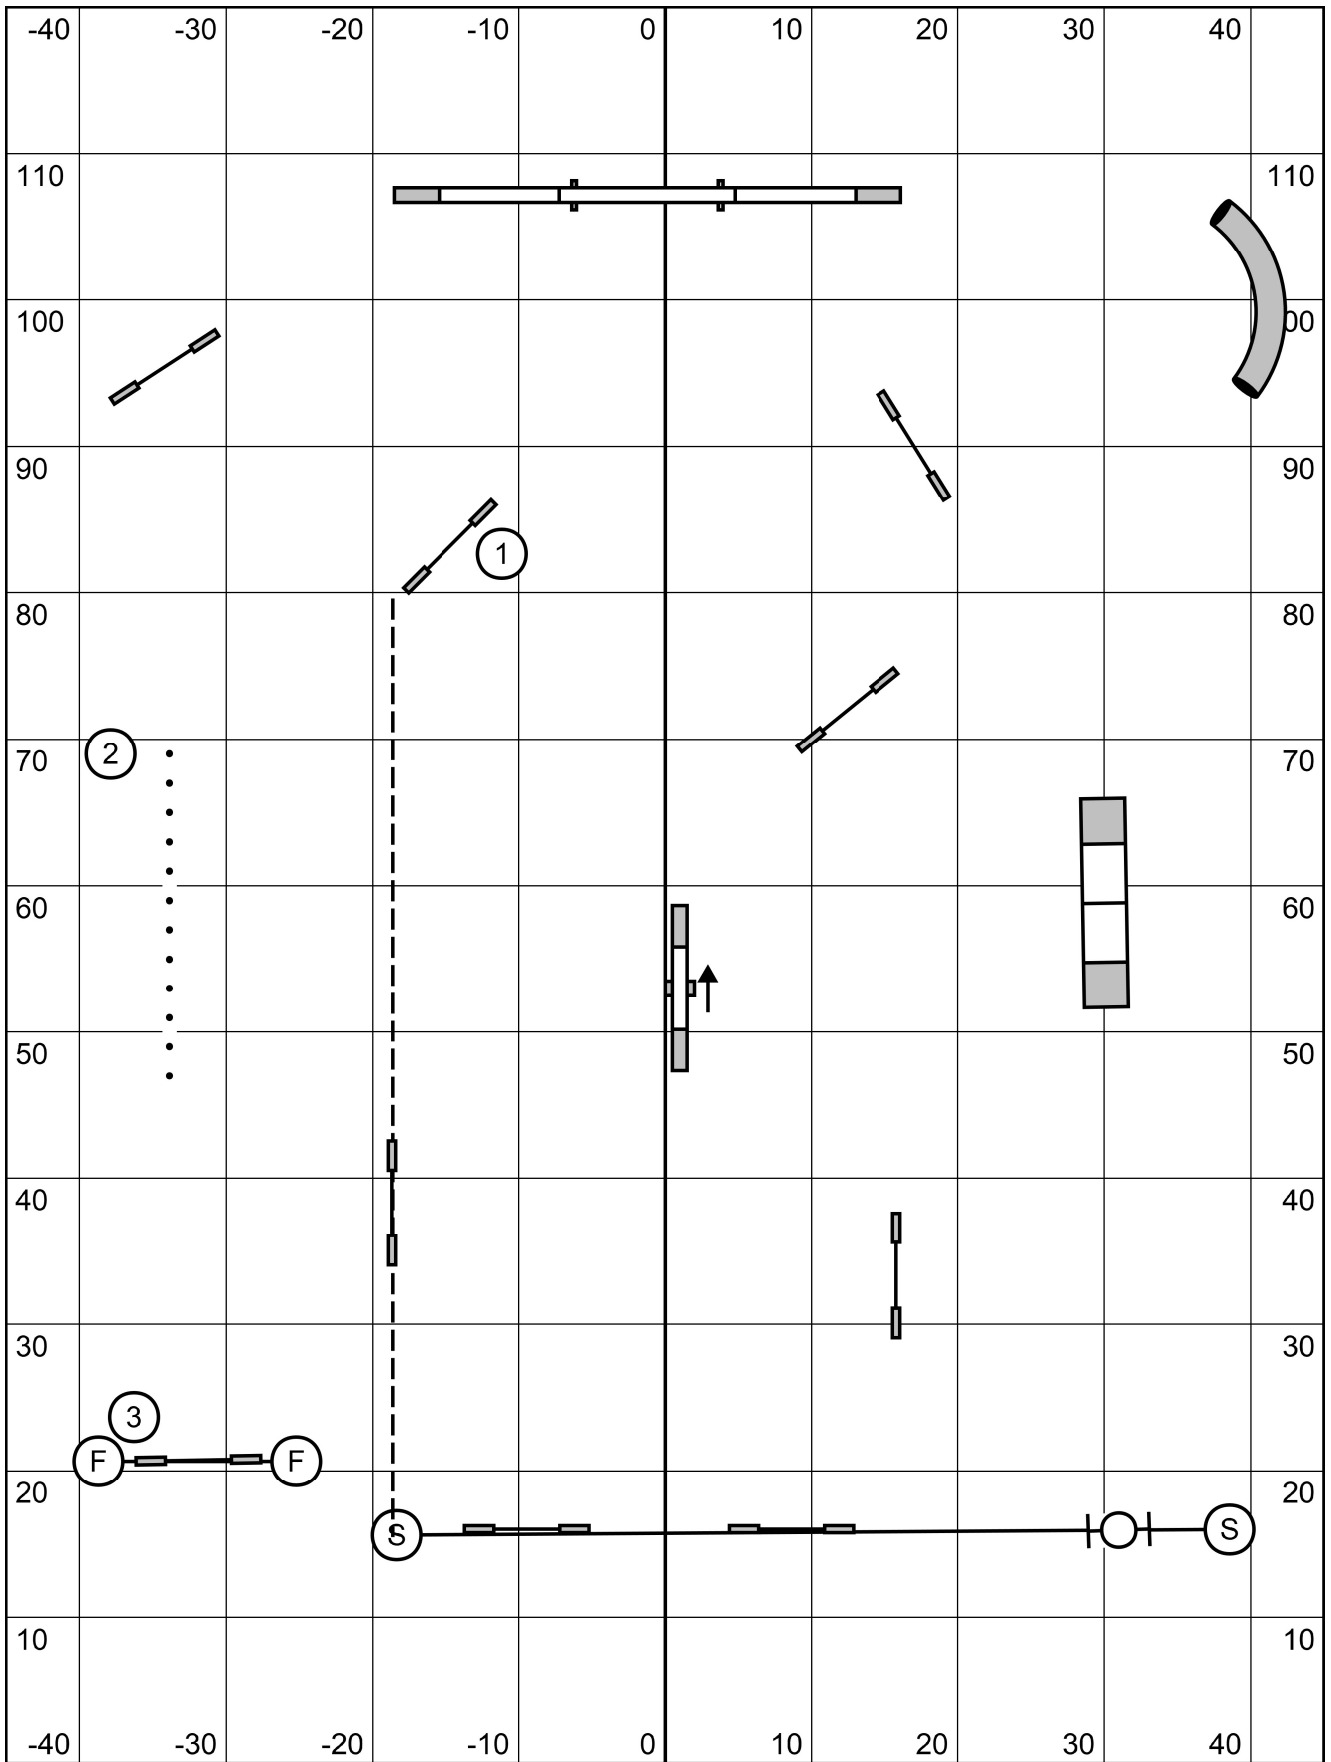

Riverside Canine
Masters/PIII/Vet Gamblers
Saturday, April 9th, 2022
Lauren Hansen Alers

1-2-3-5 system, Aframe is worth 5
Back to back and contact to contact OK
25 second opening
Closing 24/22/20" 16s, 16/14" 17s, 12/10" 18s, +1 for perf., +2 for vets