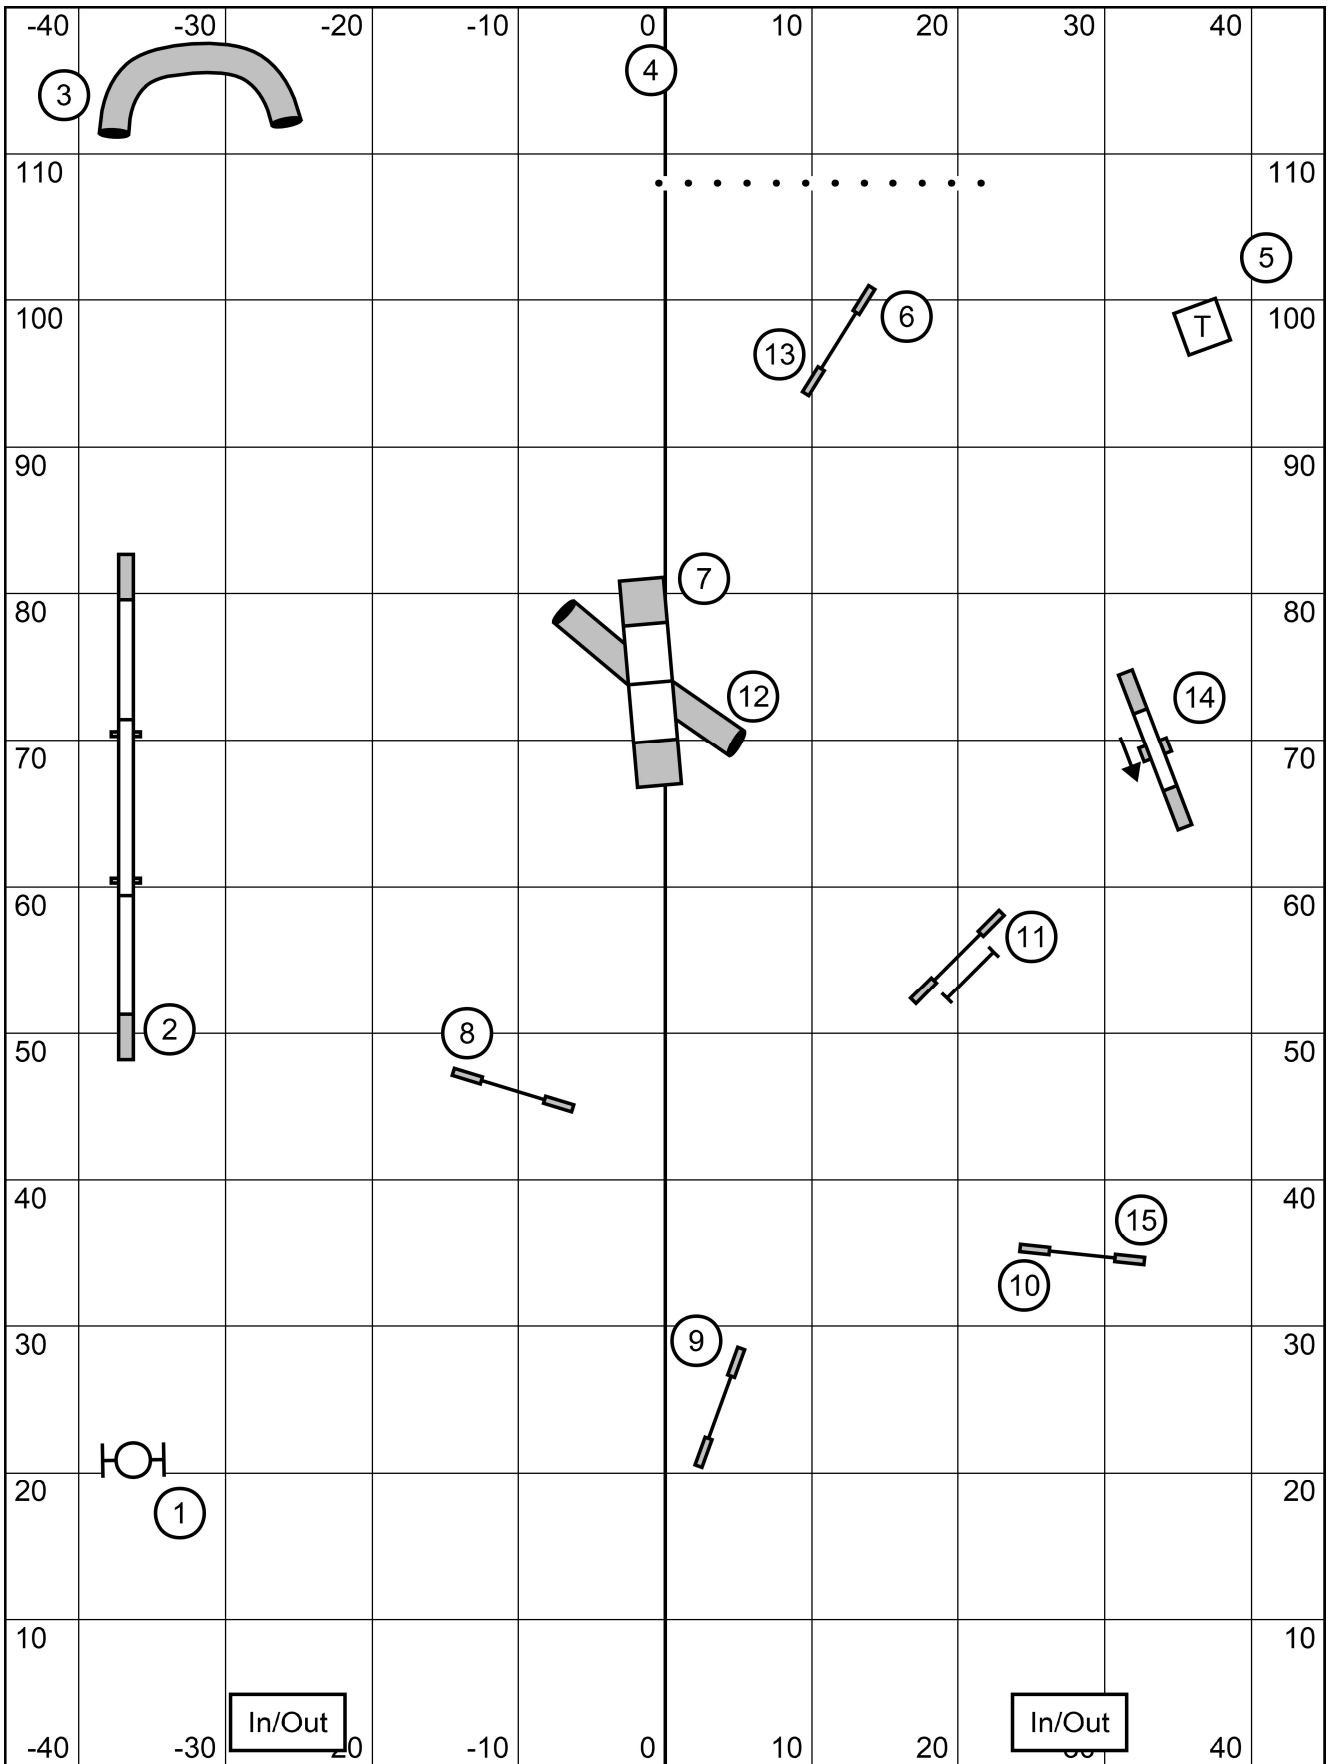

Riverside K9 USDAA Trial
Starters/PI Standard
Judge: Blake Rivas
Saturday April 9, 2022

Course map is
an approximation only