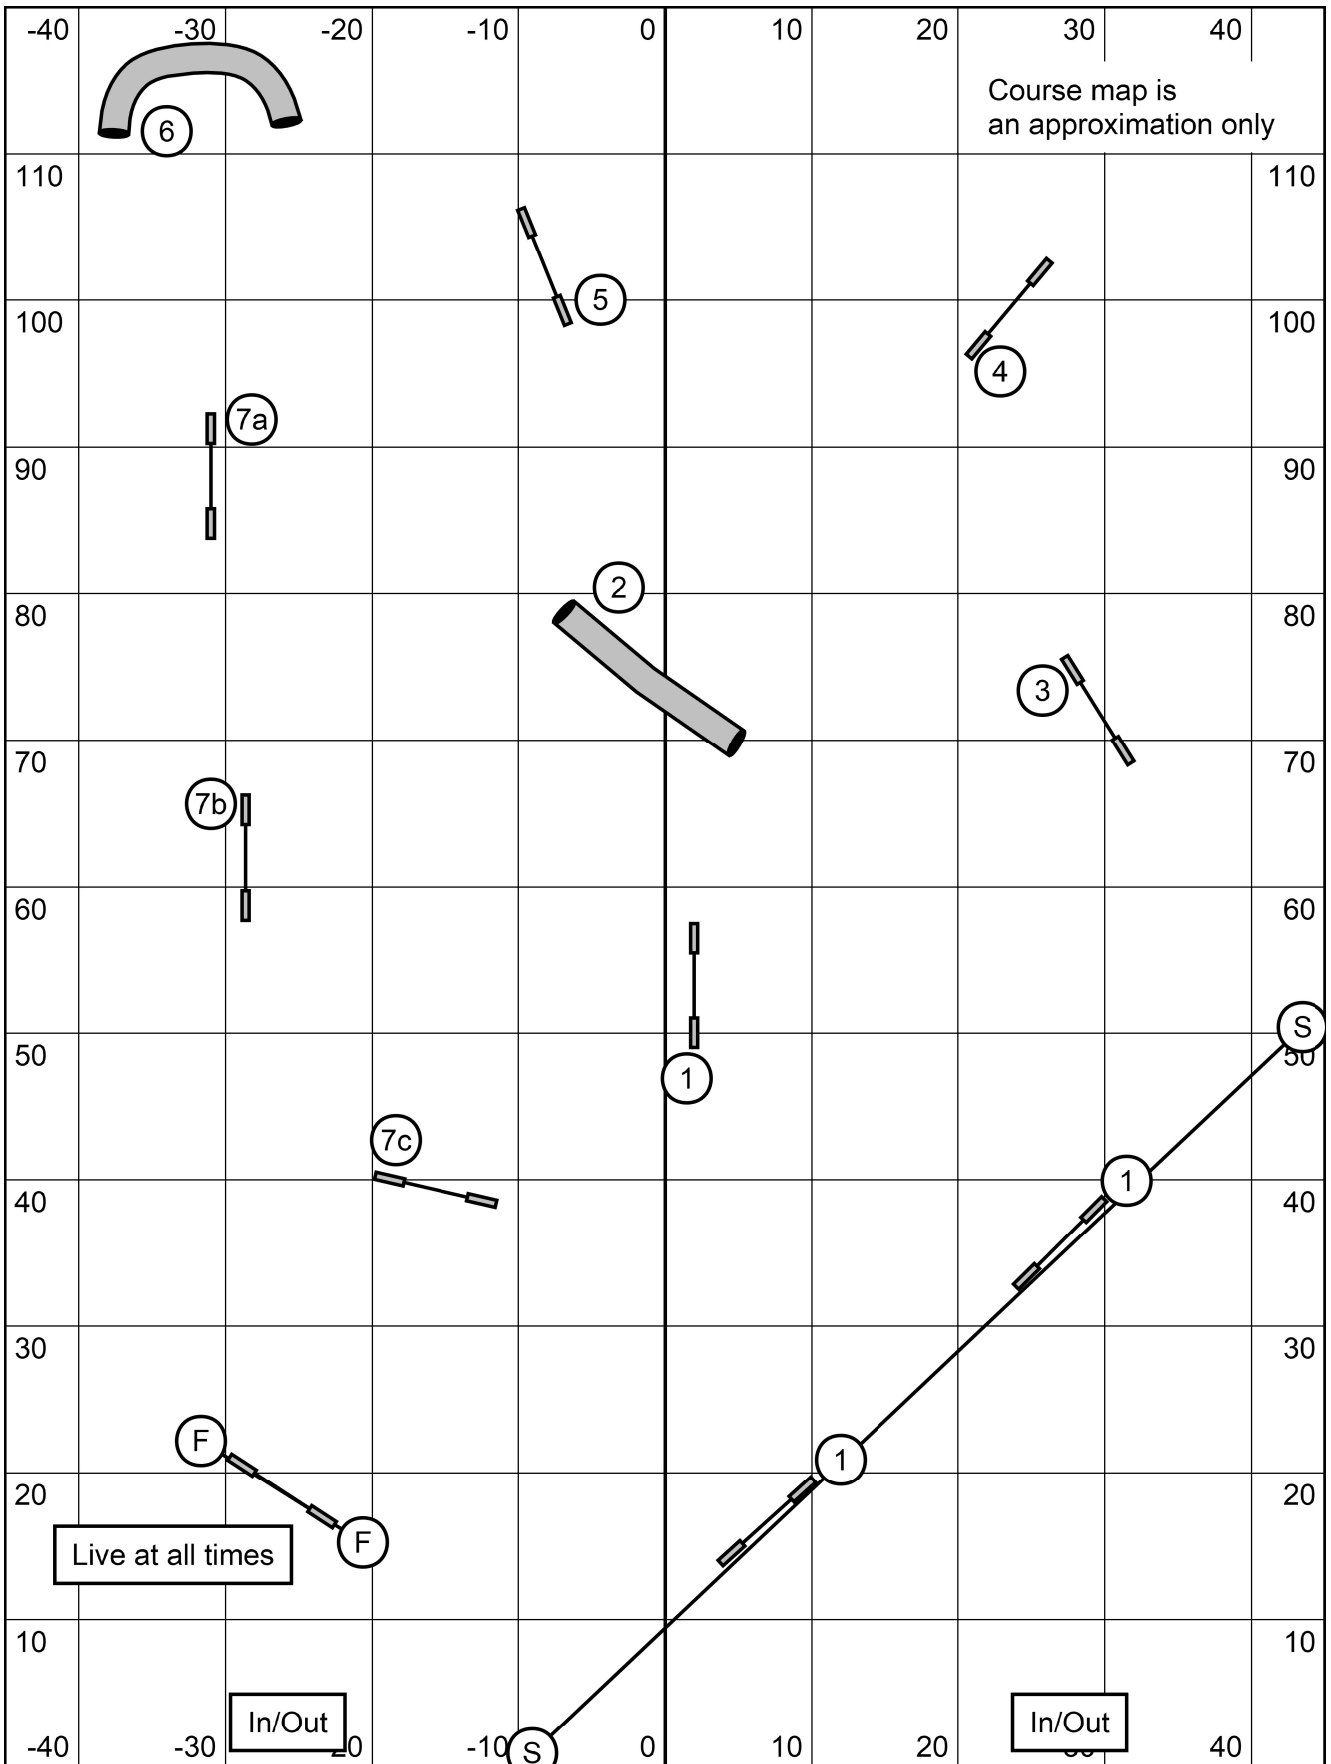

Combo any way in opening
All bidirectional in opening
#2 as numbered in closing

Riverside K9 USDAA Trial
Advanced/PII Snooker
Judge: Blake Rivas
Saturday April 9, 2022

20s: 50s
14/16:52s
10/12: 54s
Perf +1