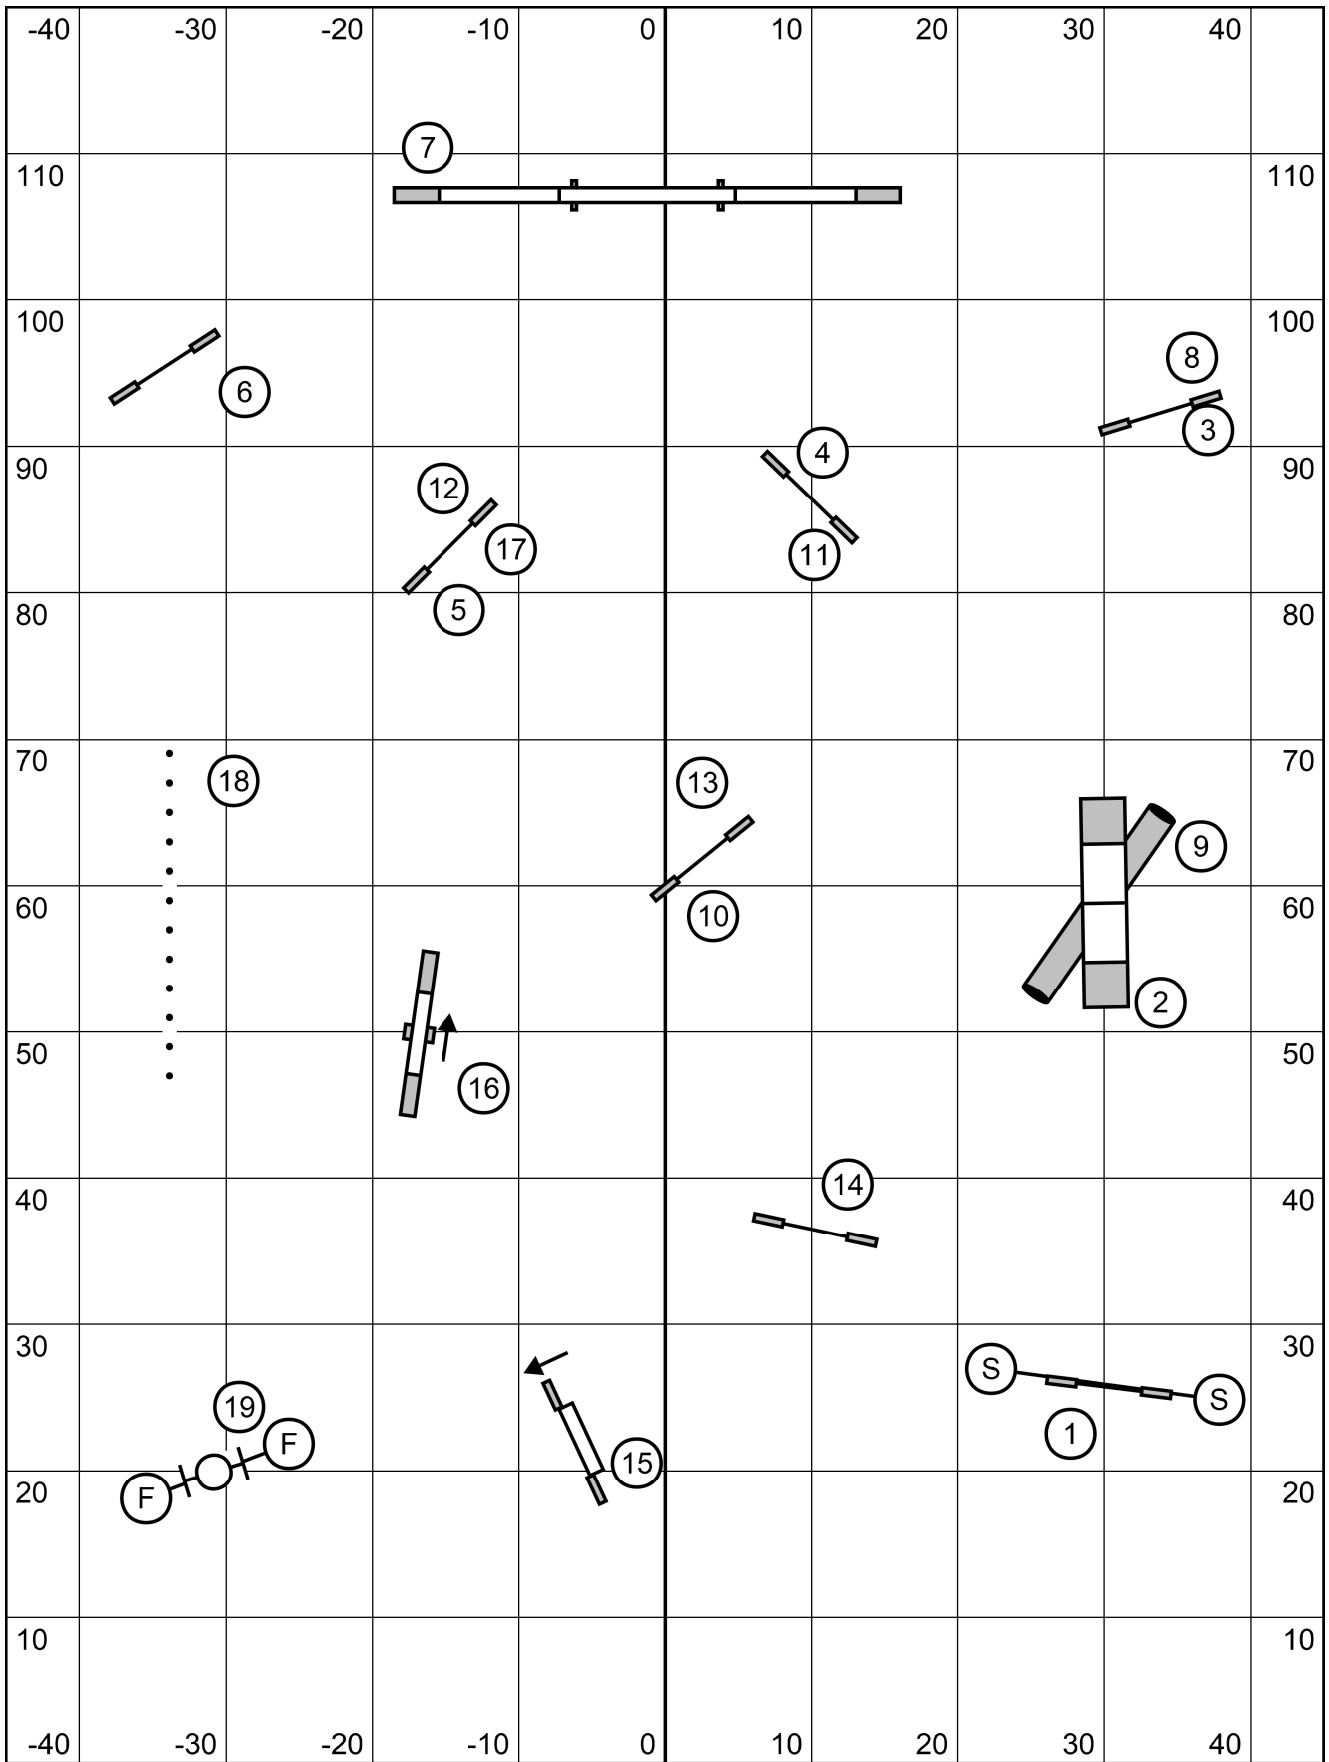

Riverside Canine
Masters/P/III/Vet Jumpers
Saturday, April 9th, 2022
Lauren Hansen Alers

Riverside Canine
 Masters/P/III/Vet Snooker
 Saturday, April 9th, 2022
 Lauren Hansen Alers

3 or 4 reds may be attempted.
 All obstacles/combo are bi directional in opening.
 Fix off course within combo for zero points.
 #2 bi directional in closing, all else as numbered.
 24/22/20" 48s, 16/14" 50s, 12/10" 52s, +2 for perf., +4 for vet

1-2-3-5 system, Aframe is worth 5
 Back to back and contact to contact OK
 25 second opening
 Closing 24/22/20" 16s, 16/14" 17s, 12/10" 18s, +1 for perf., +2 for vets

Riverside Canine
 Combined/Perf. Combined Pairs
 Saturday, April 9th, 2022
 Lauren Hansen Alers