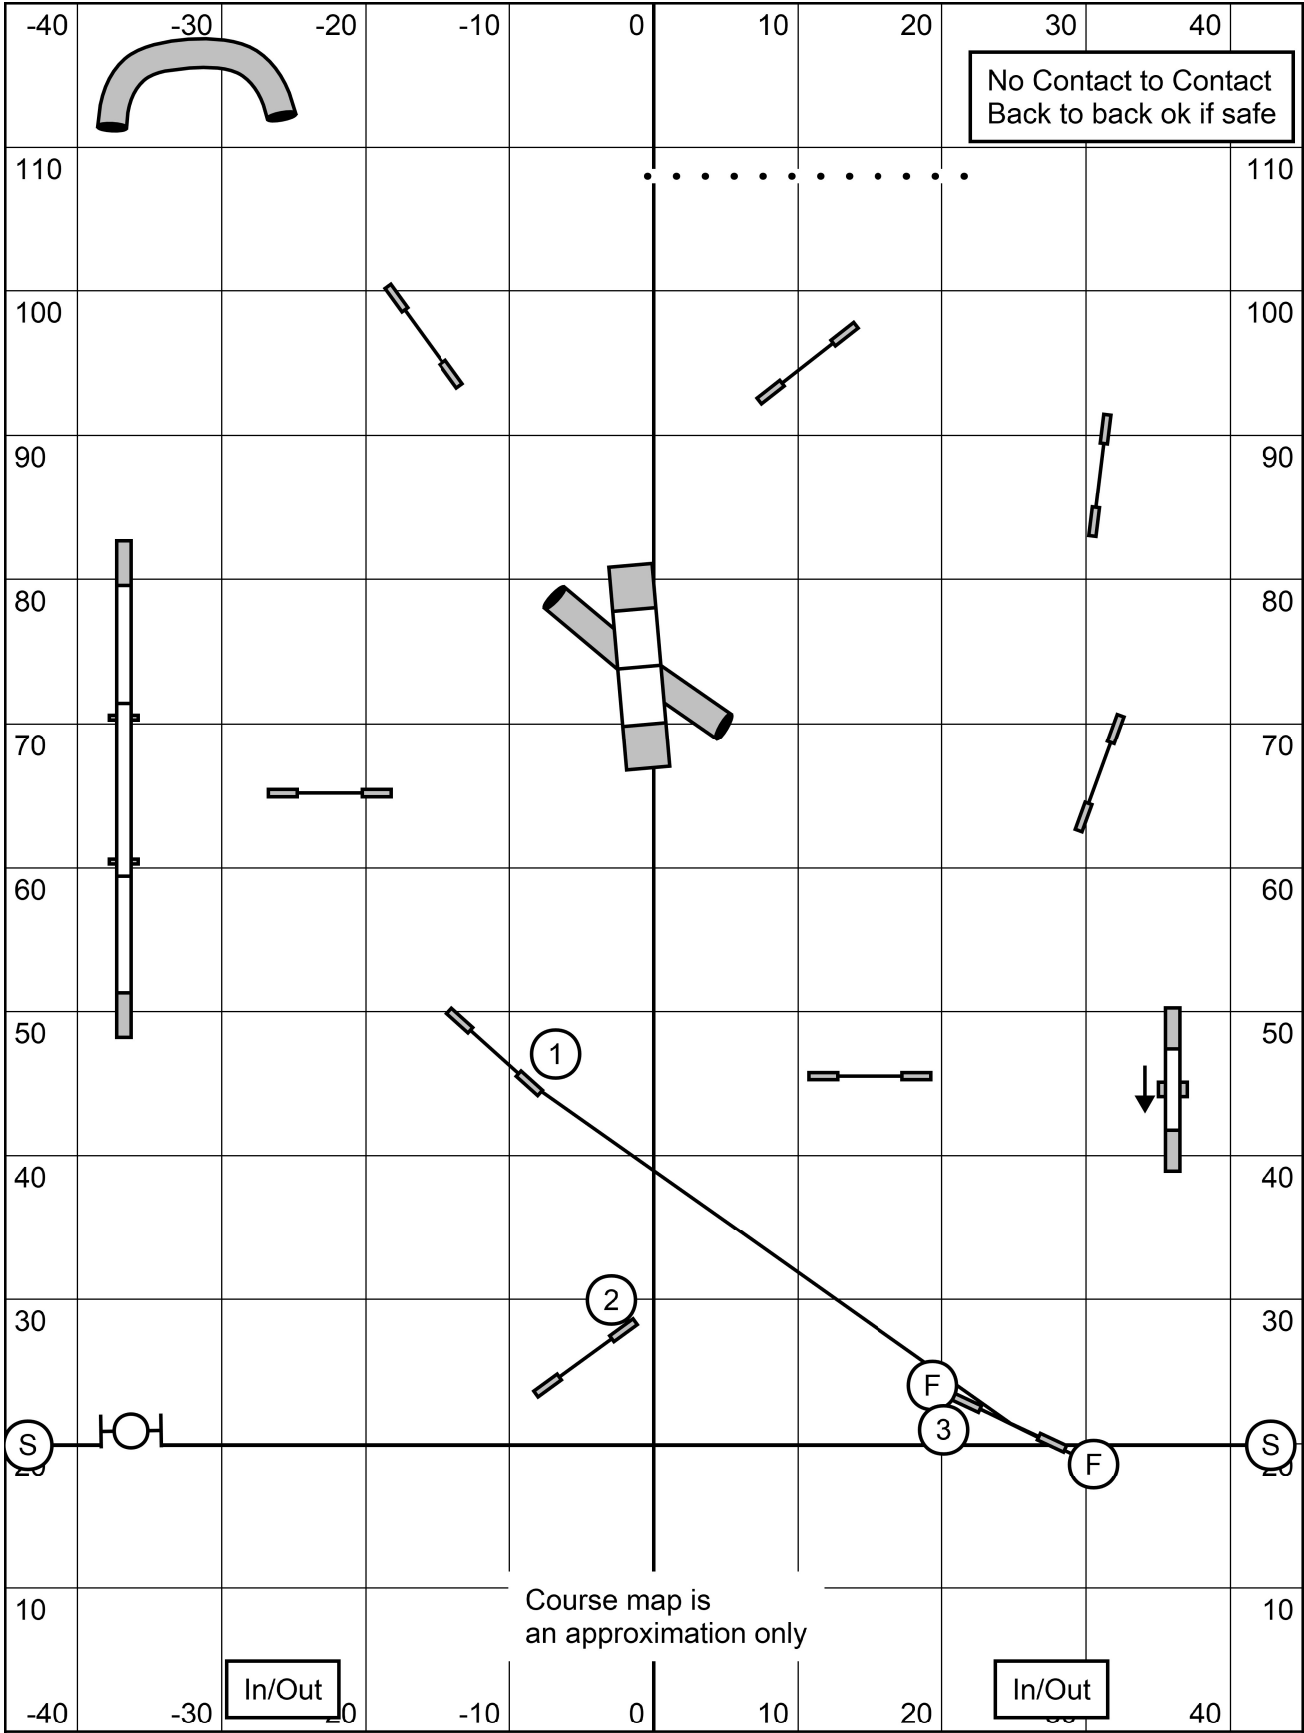

1-3-5-7 System
Teeter = 7 points
25s Opening

Riverside K9 USDAA Trial
Starters/PI Gamblers
Judge: Blake Rivas
Saturday April 9, 2022

Closing:
20/22/24: 14s
14/16: 15s
10/12: 16s
Perf +1