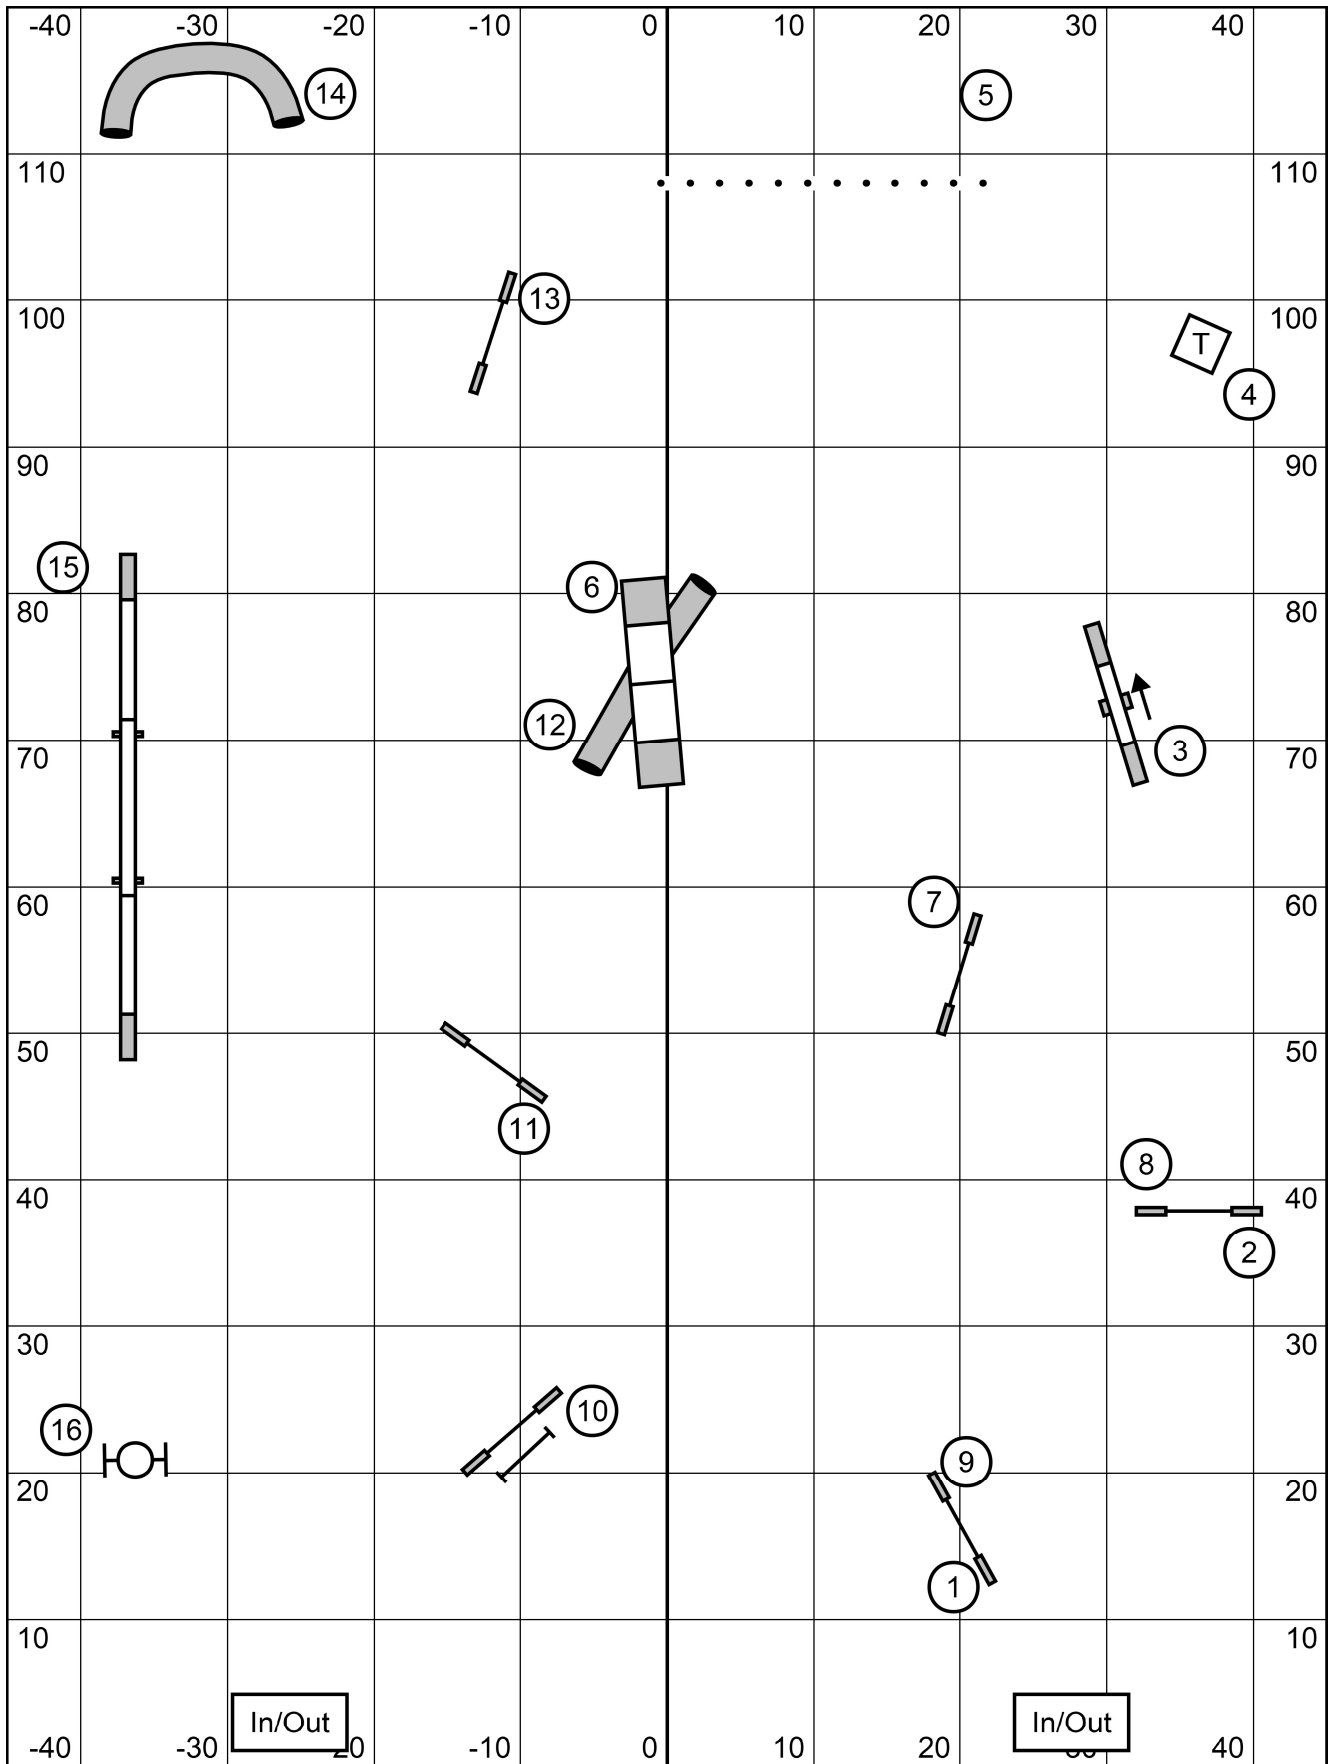

Riverside K9 USDAA Trial
Starters/PI Standard, Rnd 2
Judge: Blake Rivas
Saturday April 9, 2022

Course map is
an approximation only