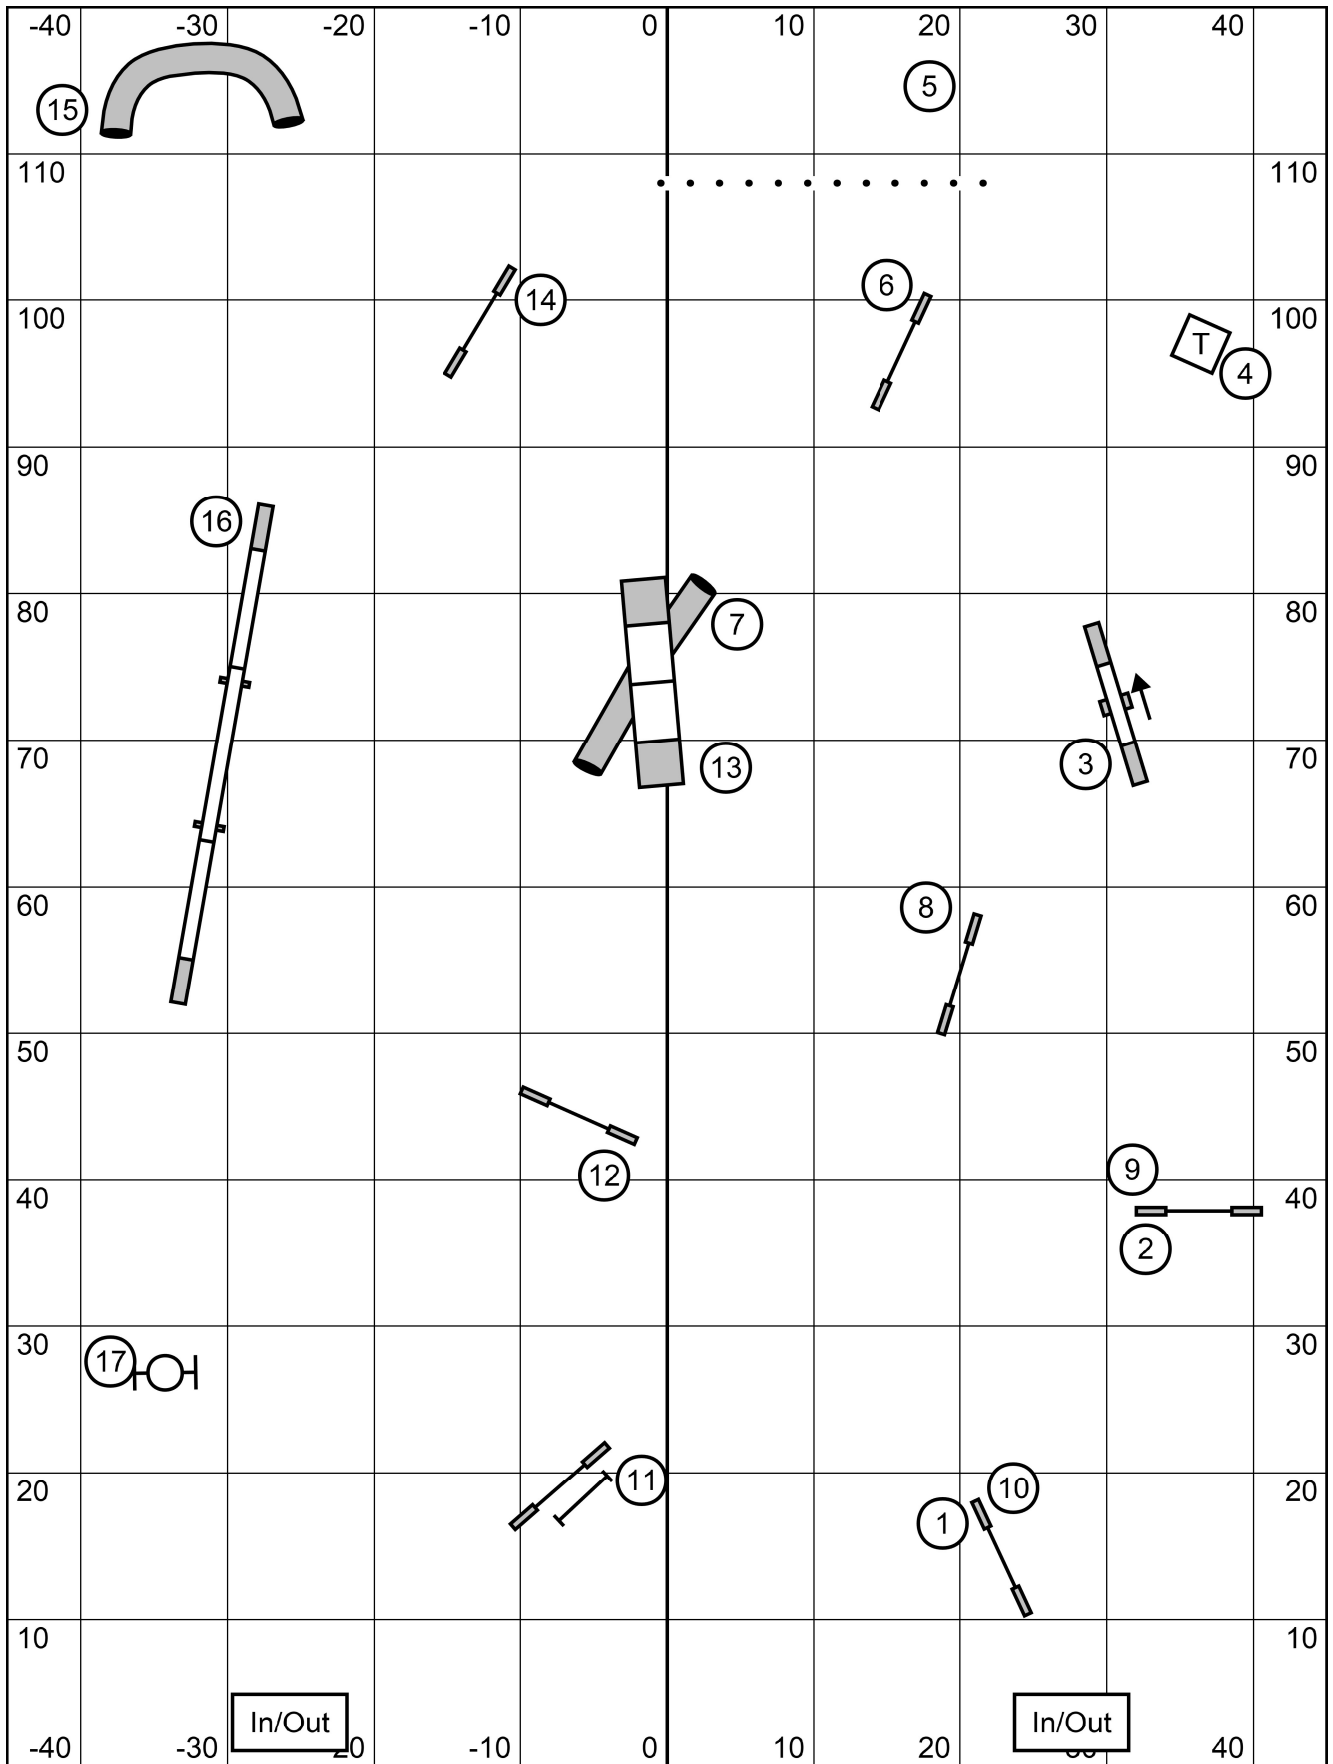

Riverside K9 USDAA Trial
Advanced/PII Standard, Rnd 2
Judge: Blake Rivas
Saturday April 9, 2022

Course map is
an approximation only