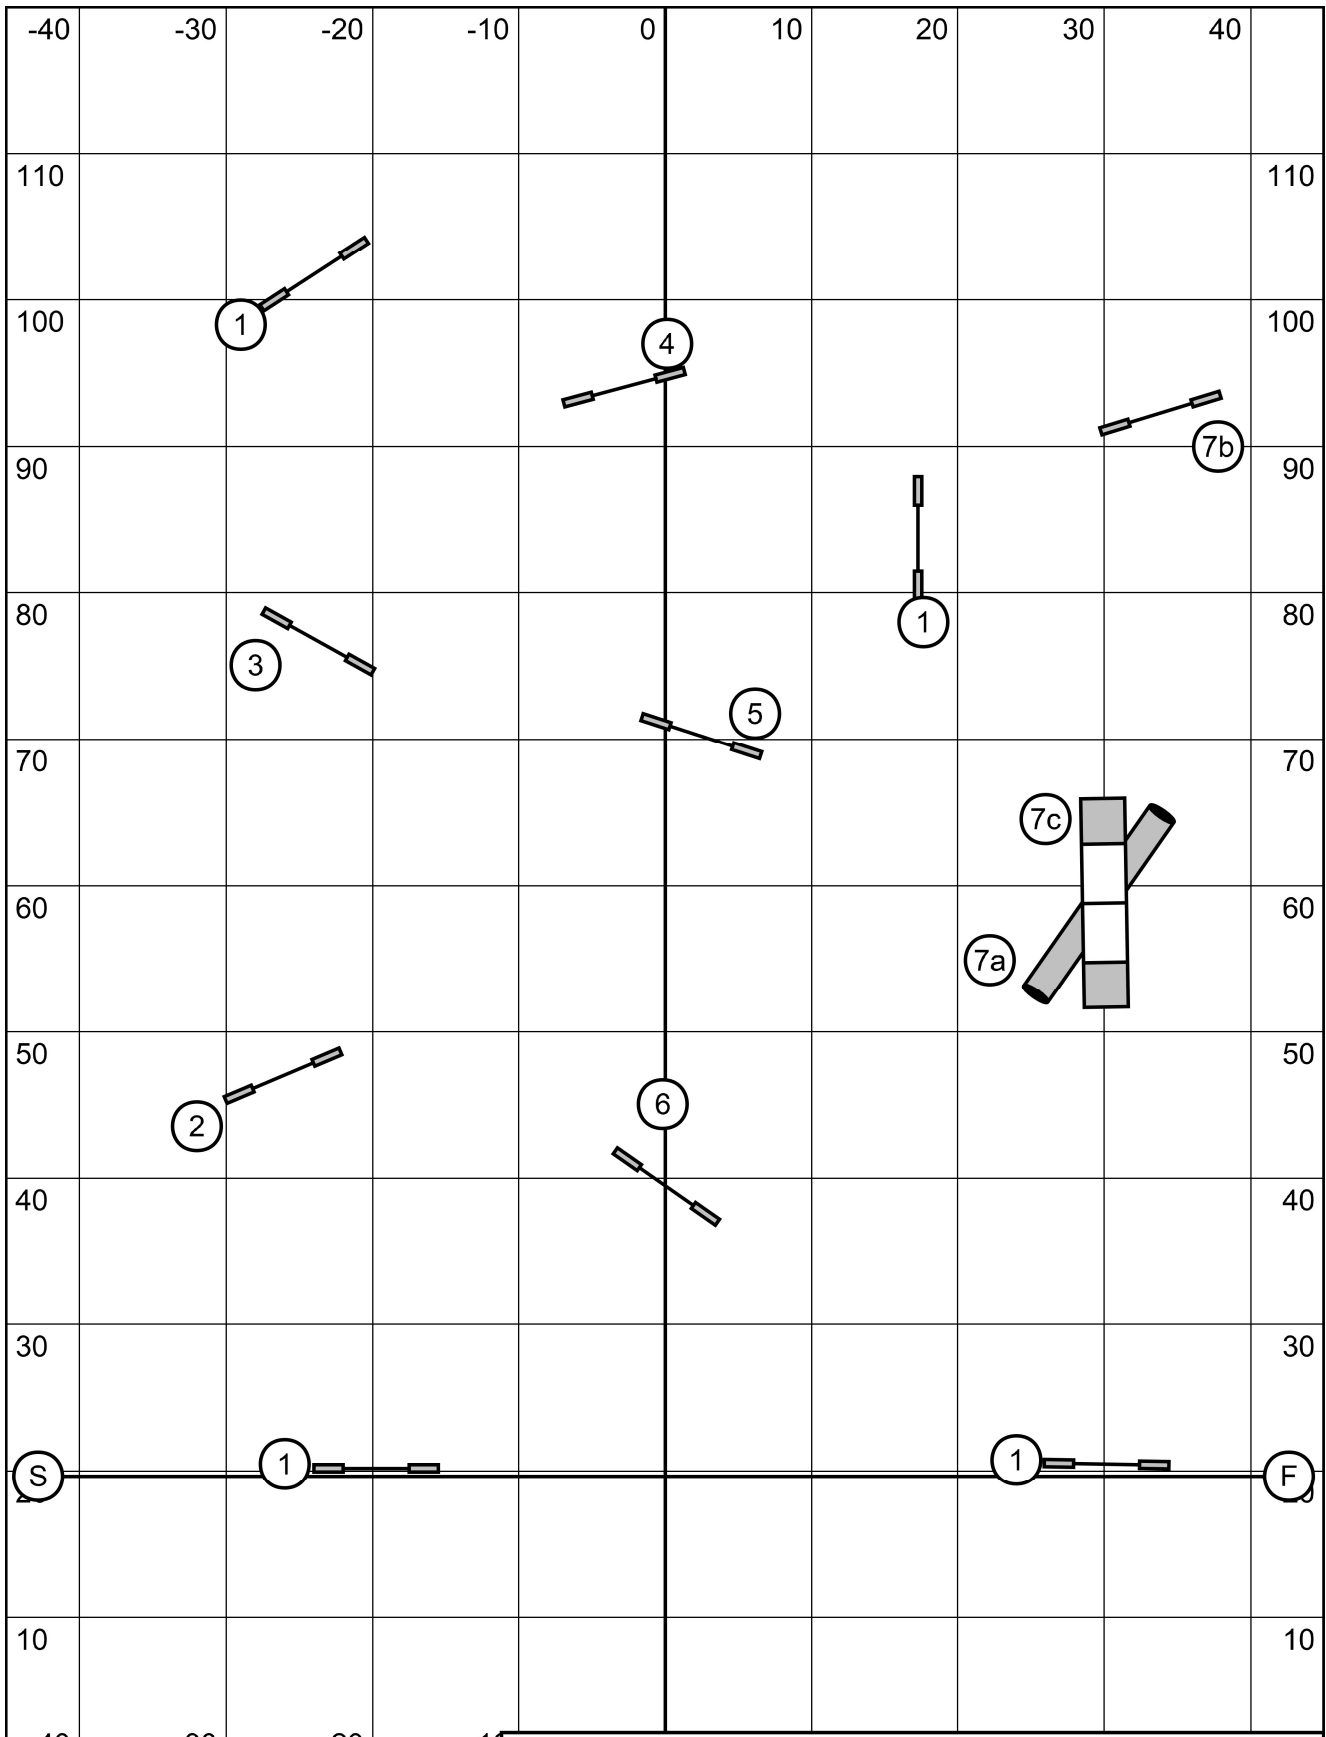

Riverside Canine
Masters/P/III/Vet Jumpers
Saturday, April 9th, 2022
Lauren Hansen Alers

Riverside Canine
 Masters/P/III/Vet Snooker
 Saturday, April 9th, 2022
 Lauren Hansen Alers

3 or 4 reds may be attempted.
 All obstacles/combo are bi directional in opening.
 Fix off course within combo for zero points.
 #2 bi directional in closing, all else as numbered.
 24/22/20" 48s, 16/14" 50s, 12/10" 52s, +2 for perf., +4 for vet