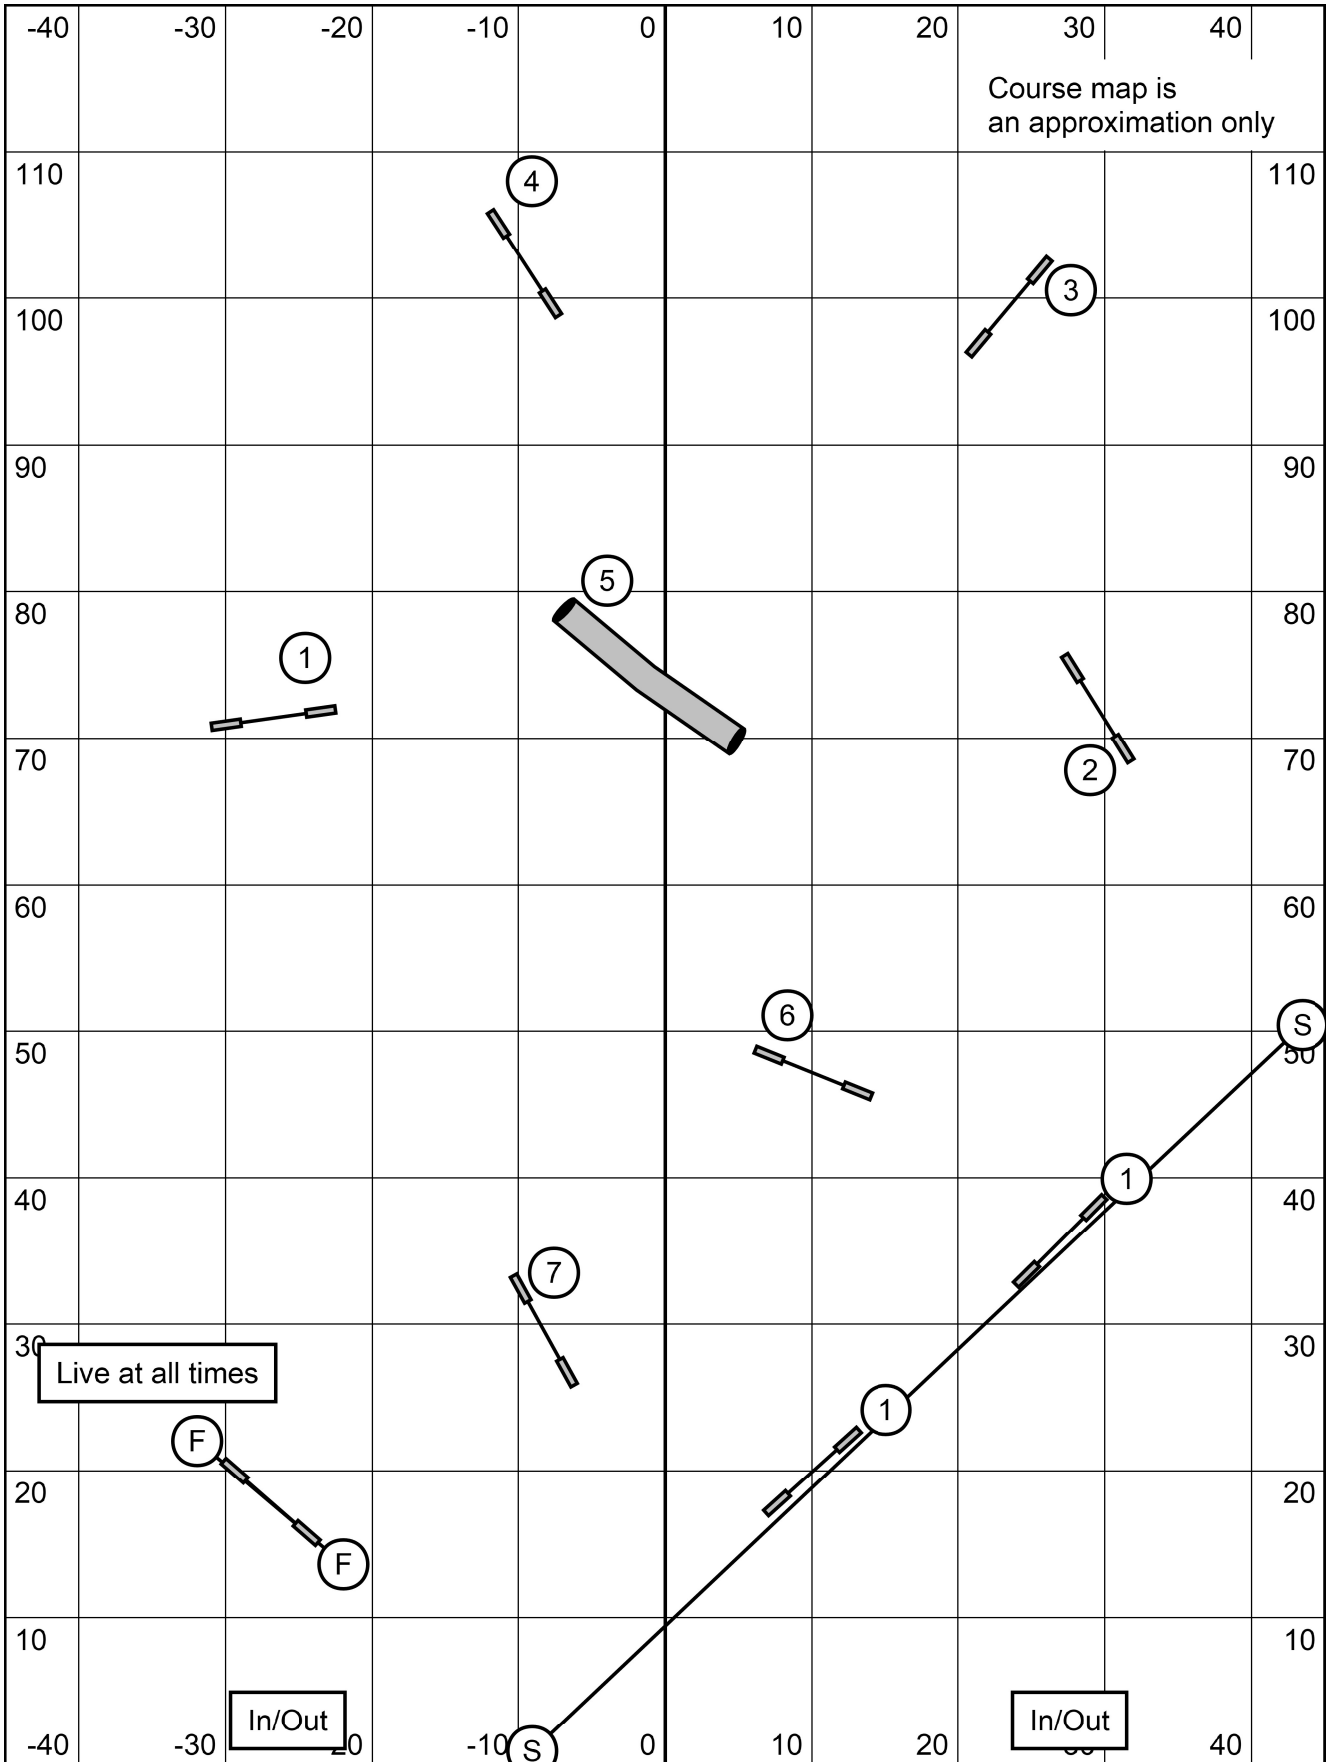

All bidirectional in opening
#2 as numbered in closing

Riverside K9 USDAA Trial
Starters/PI Snooker
Judge: Blake Rivas
Saturday April 9, 2022

20s: 50s
14/16:52s
10/12: 54s
Perf +1