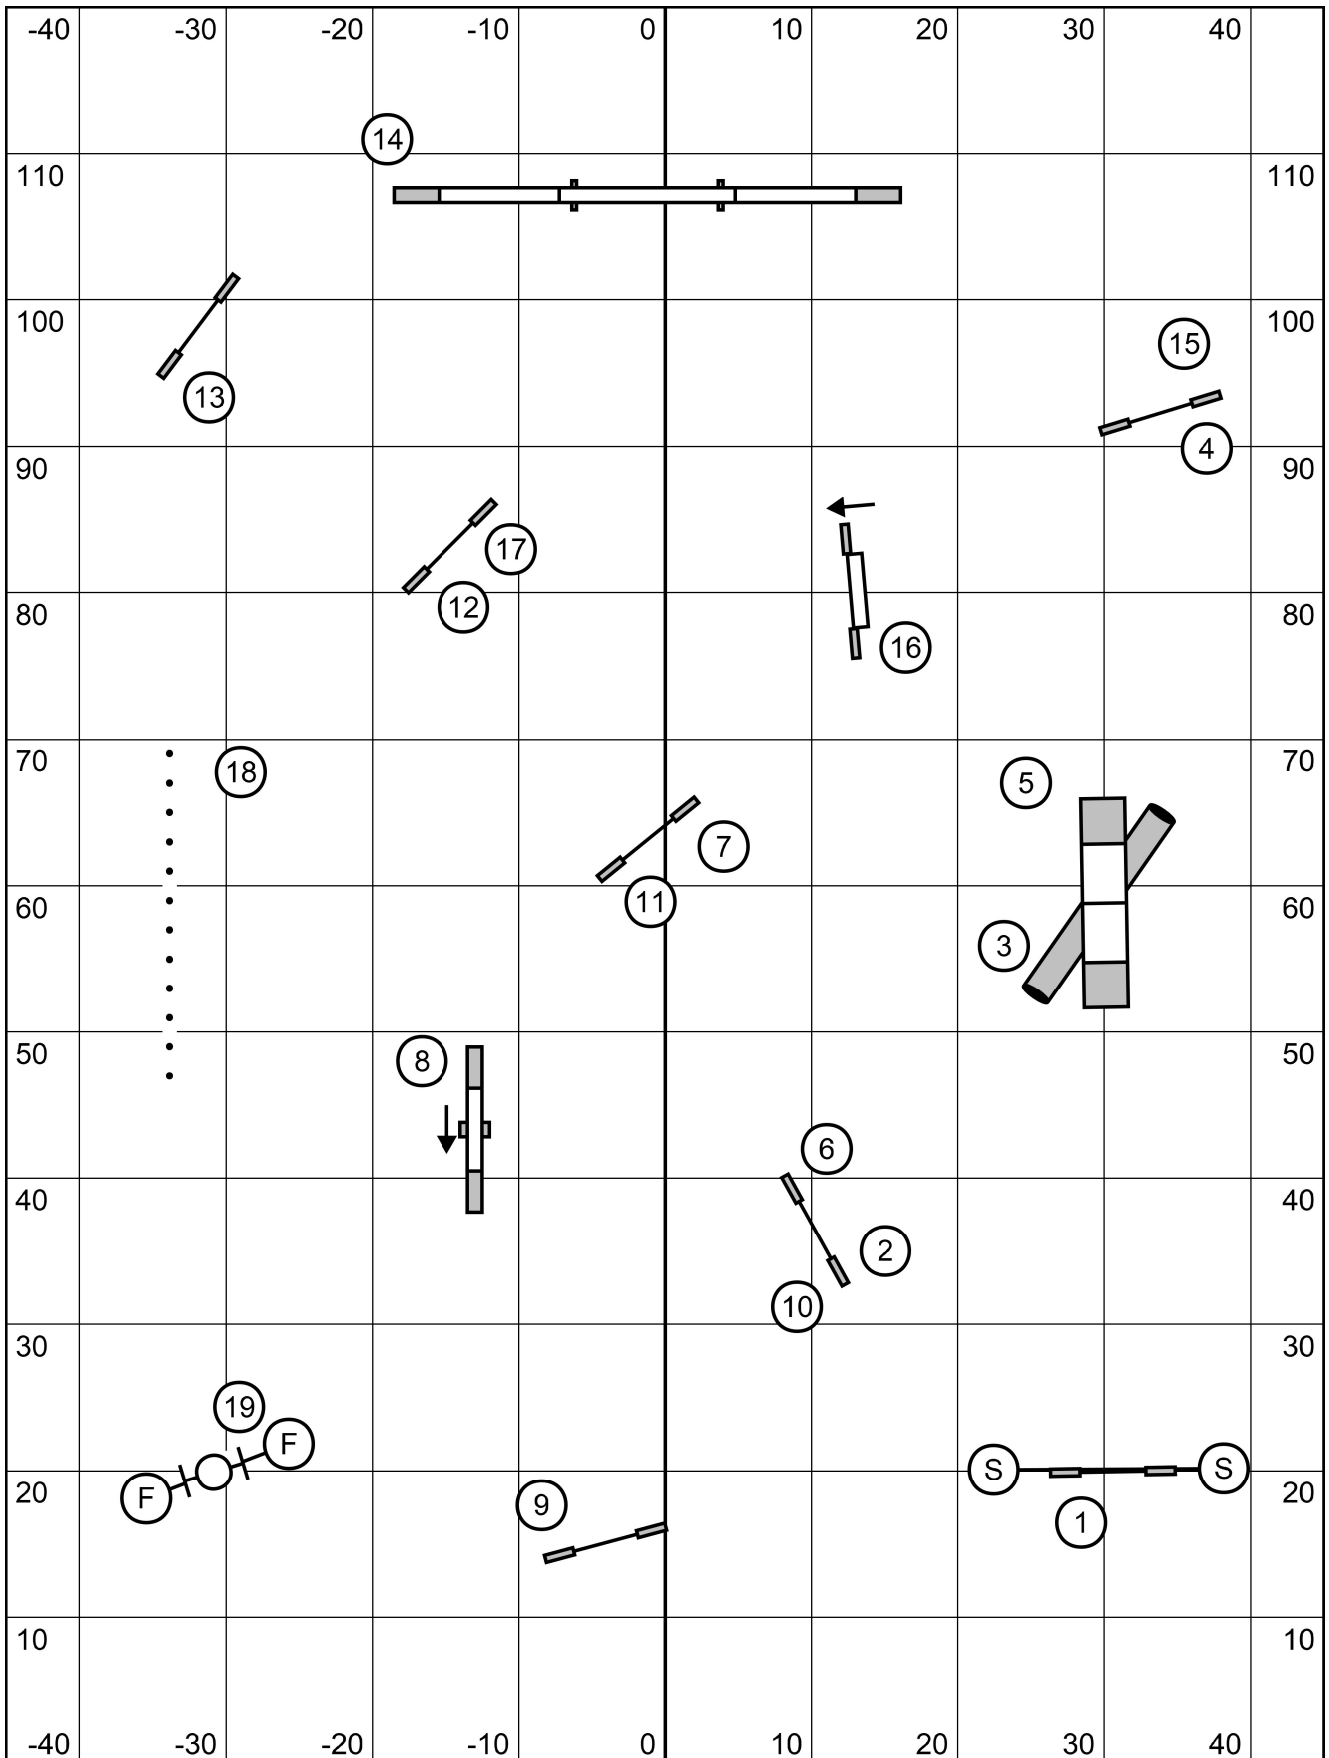

Riverside Canine
Grand Prix
Saturday, April 9th, 2022
Lauren Hansen Alers