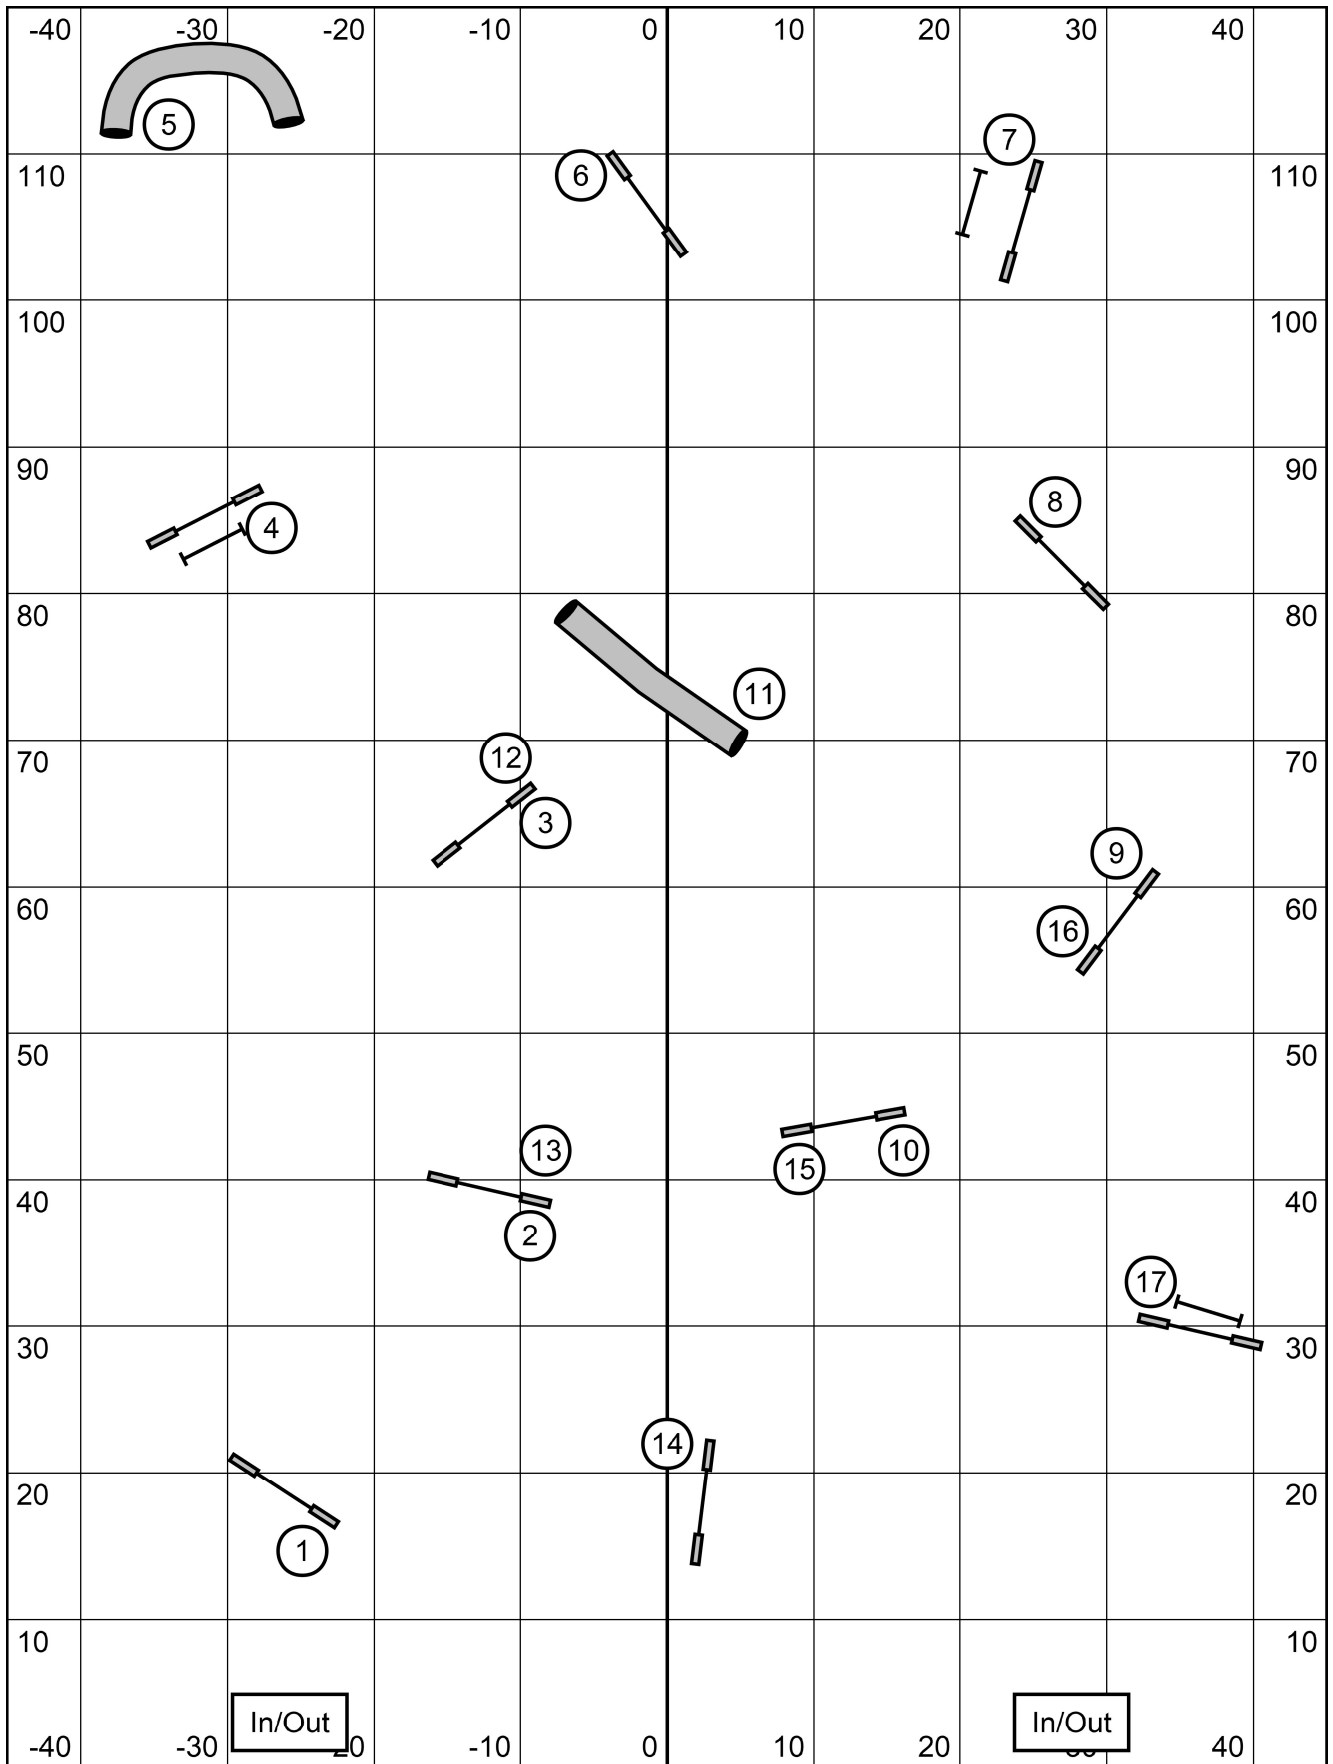

Riverside K9 USDAA Trial
Advanced/PII Jumpers
Judge: Blake Rivas
Saturday April 9, 2022

Course map is
an approximation only