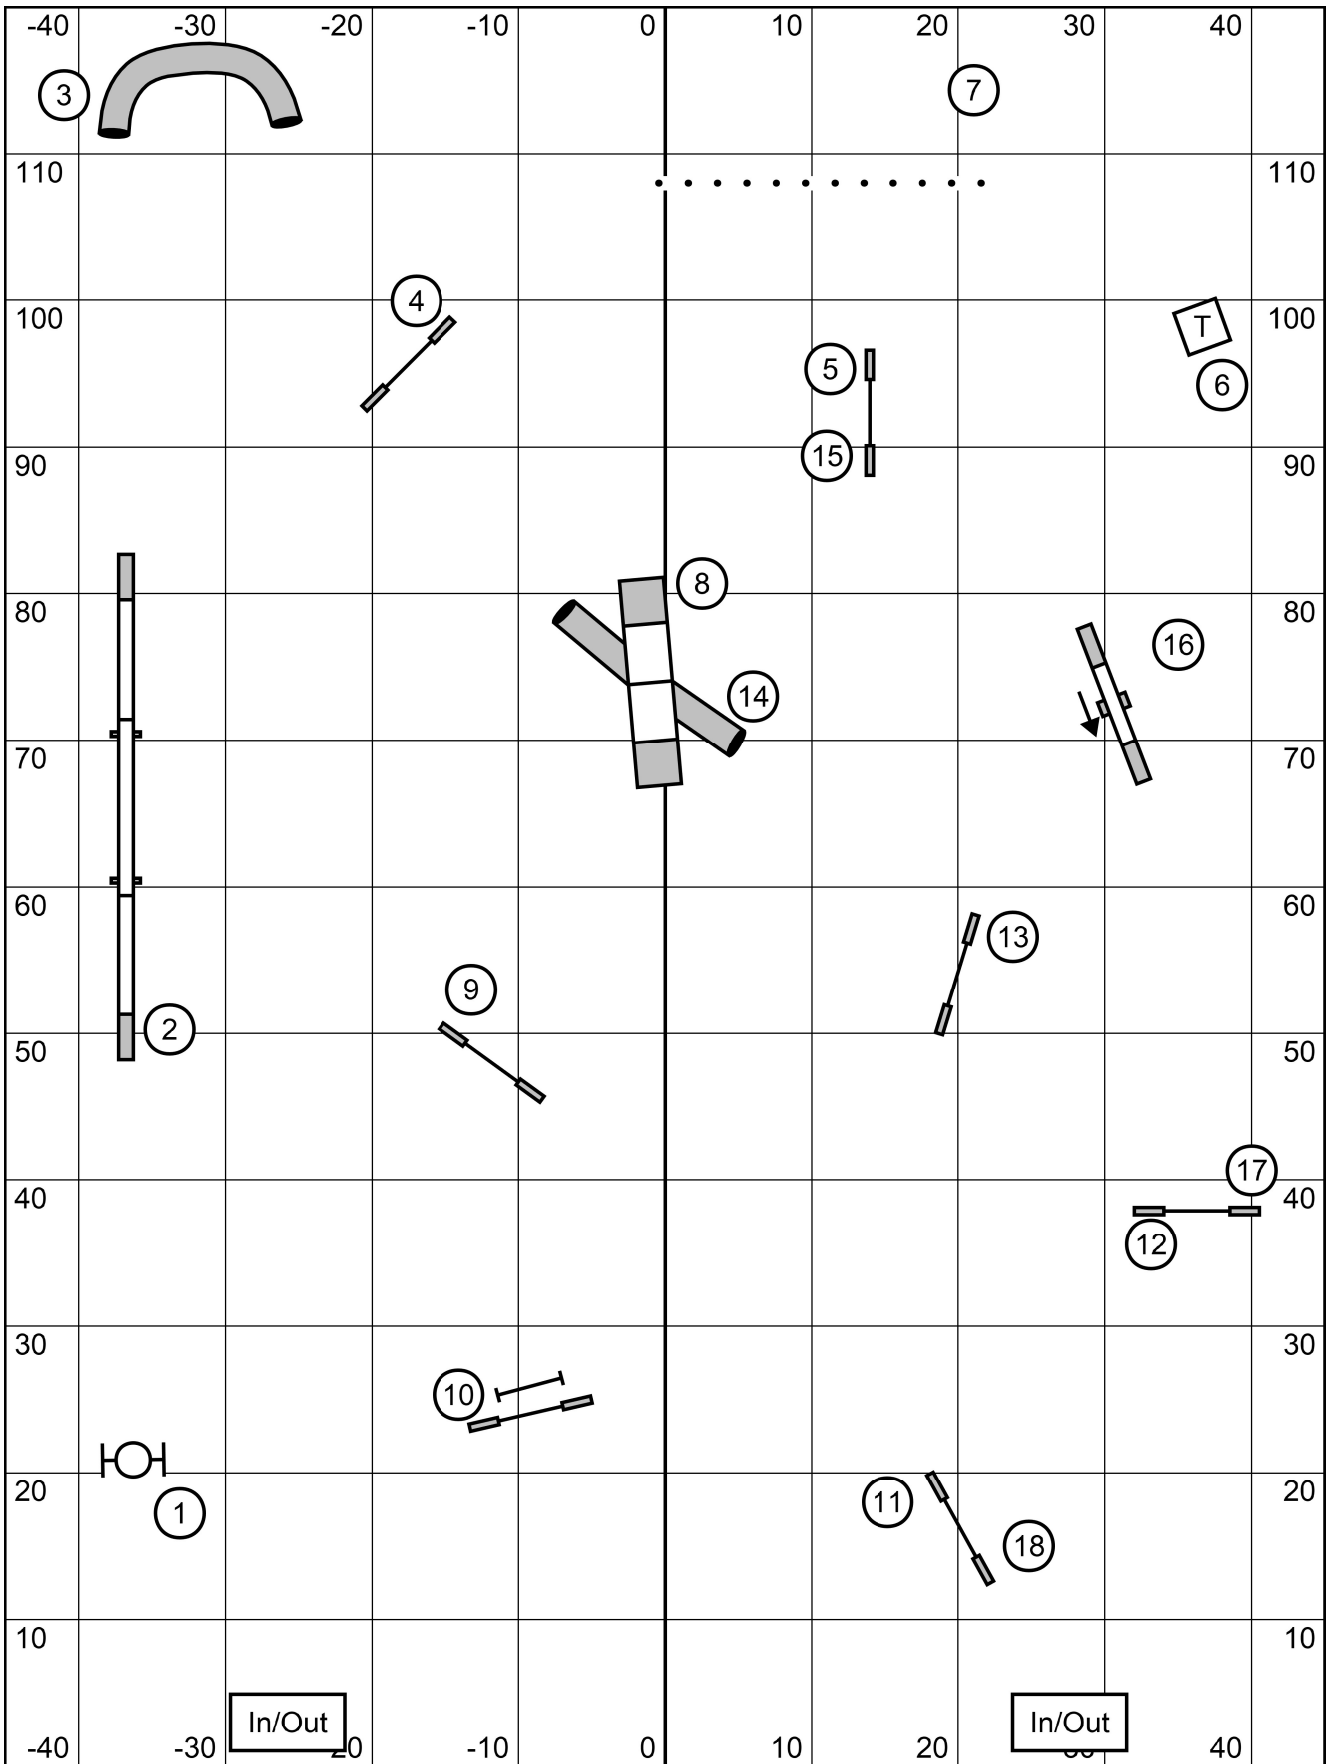

Riverside K9 USDAA Trial
Advanced/PII Standard
Judge: Blake Rivas
Saturday April 9, 2022

Course map is
an approximation only