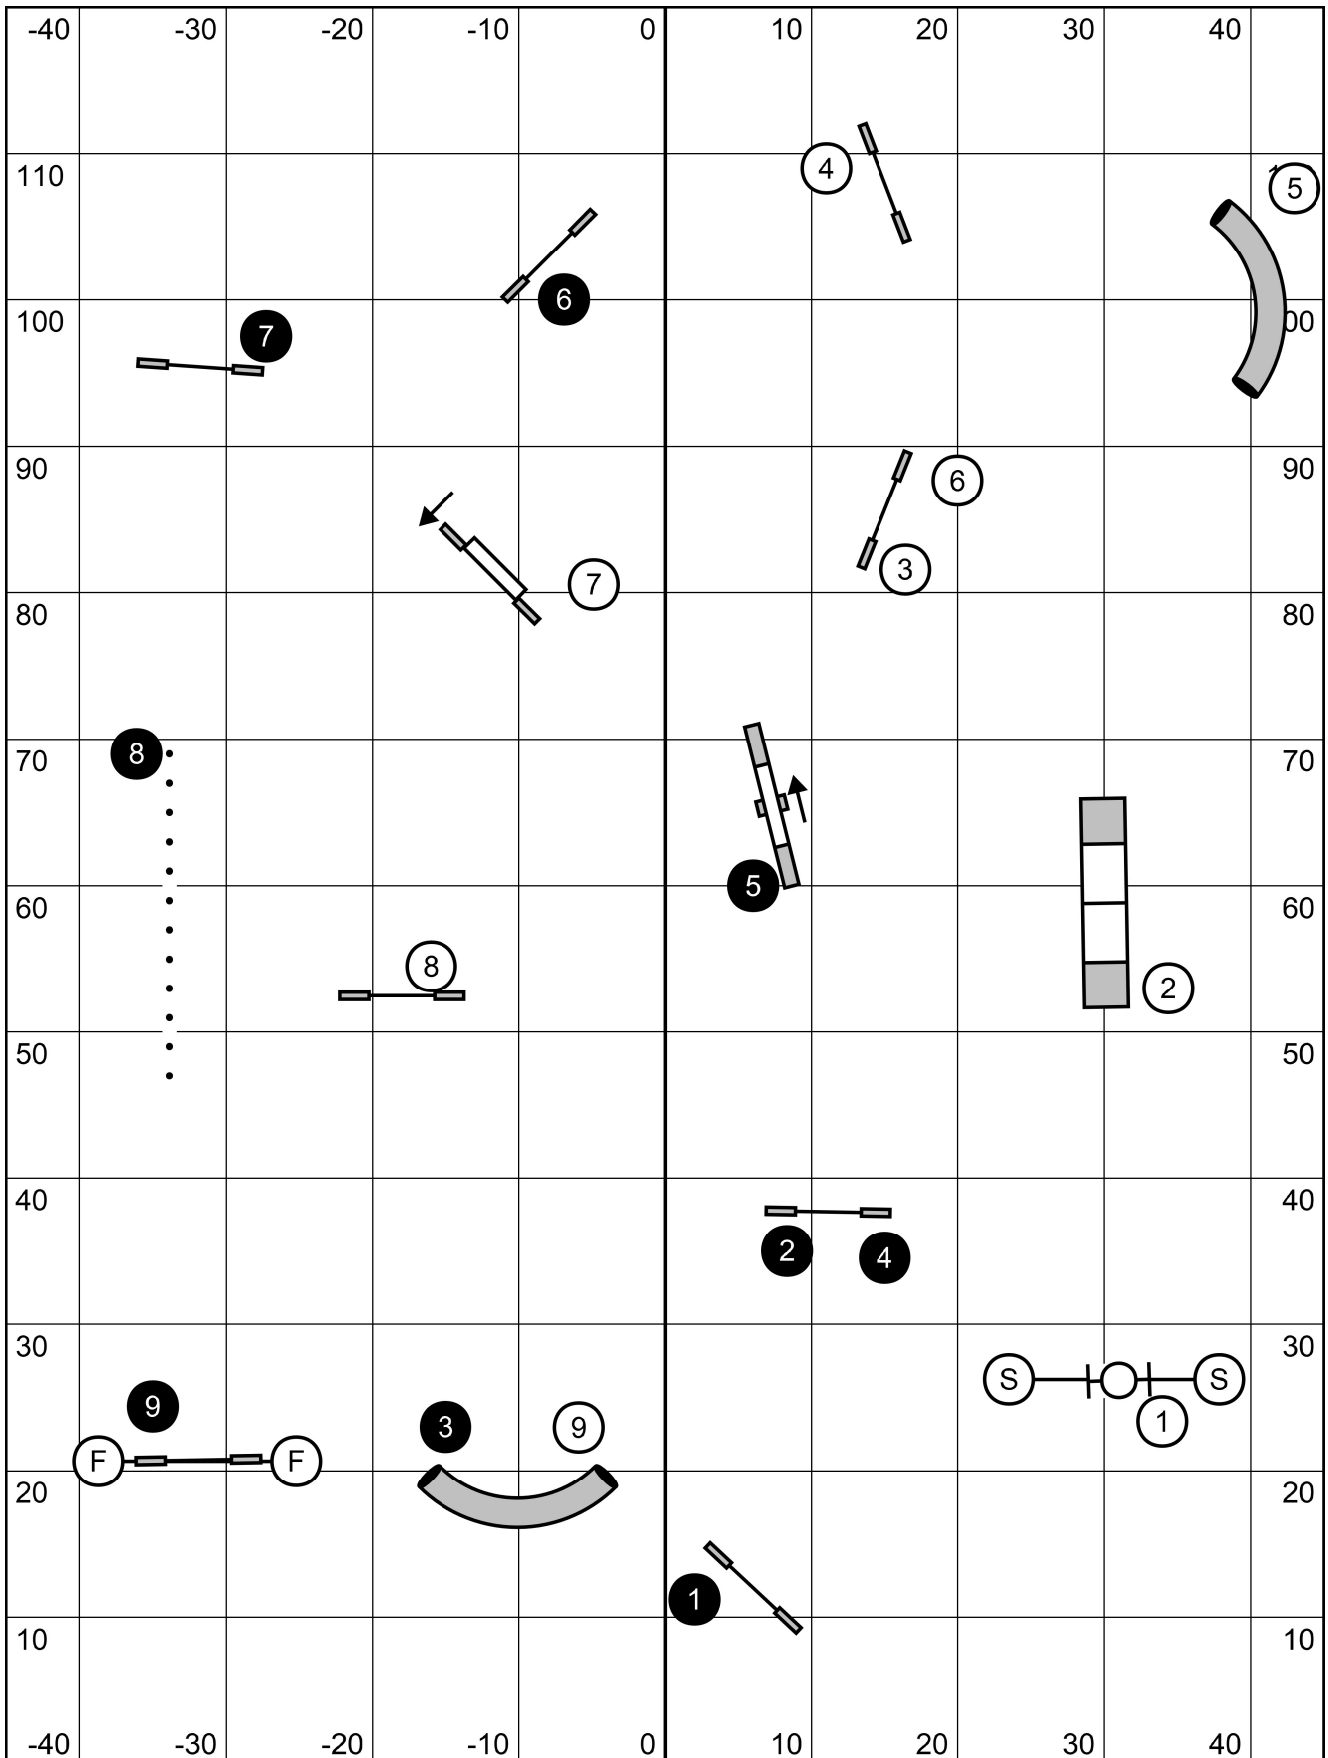

Riverside Canine
Masters/P/III/Vet Jumpers
Saturday, April 9th, 2022
Lauren Hansen Alers

Riverside Canine
 Masters/P/III/Vet Snooker
 Saturday, April 9th, 2022
 Lauren Hansen Alers

3 or 4 reds may be attempted.
 All obstacles/combo are bi directional in opening.
 Fix off course within combo for zero points.
 #2 bi directional in closing, all else as numbered.
 24/22/20" 48s, 16/14" 50s, 12/10" 52s, +2 for perf., +4 for vet

1-2-3-5 system, Aframe is worth 5
 Back to back and contact to contact OK
 25 second opening
 Closing 24/22/20" 16s, 16/14" 17s, 12/10" 18s, +1 for perf., +2 for vets

Riverside Canine
 Combined/Perf. Combined Pairs
 Saturday, April 9th, 2022
 Lauren Hansen Alers