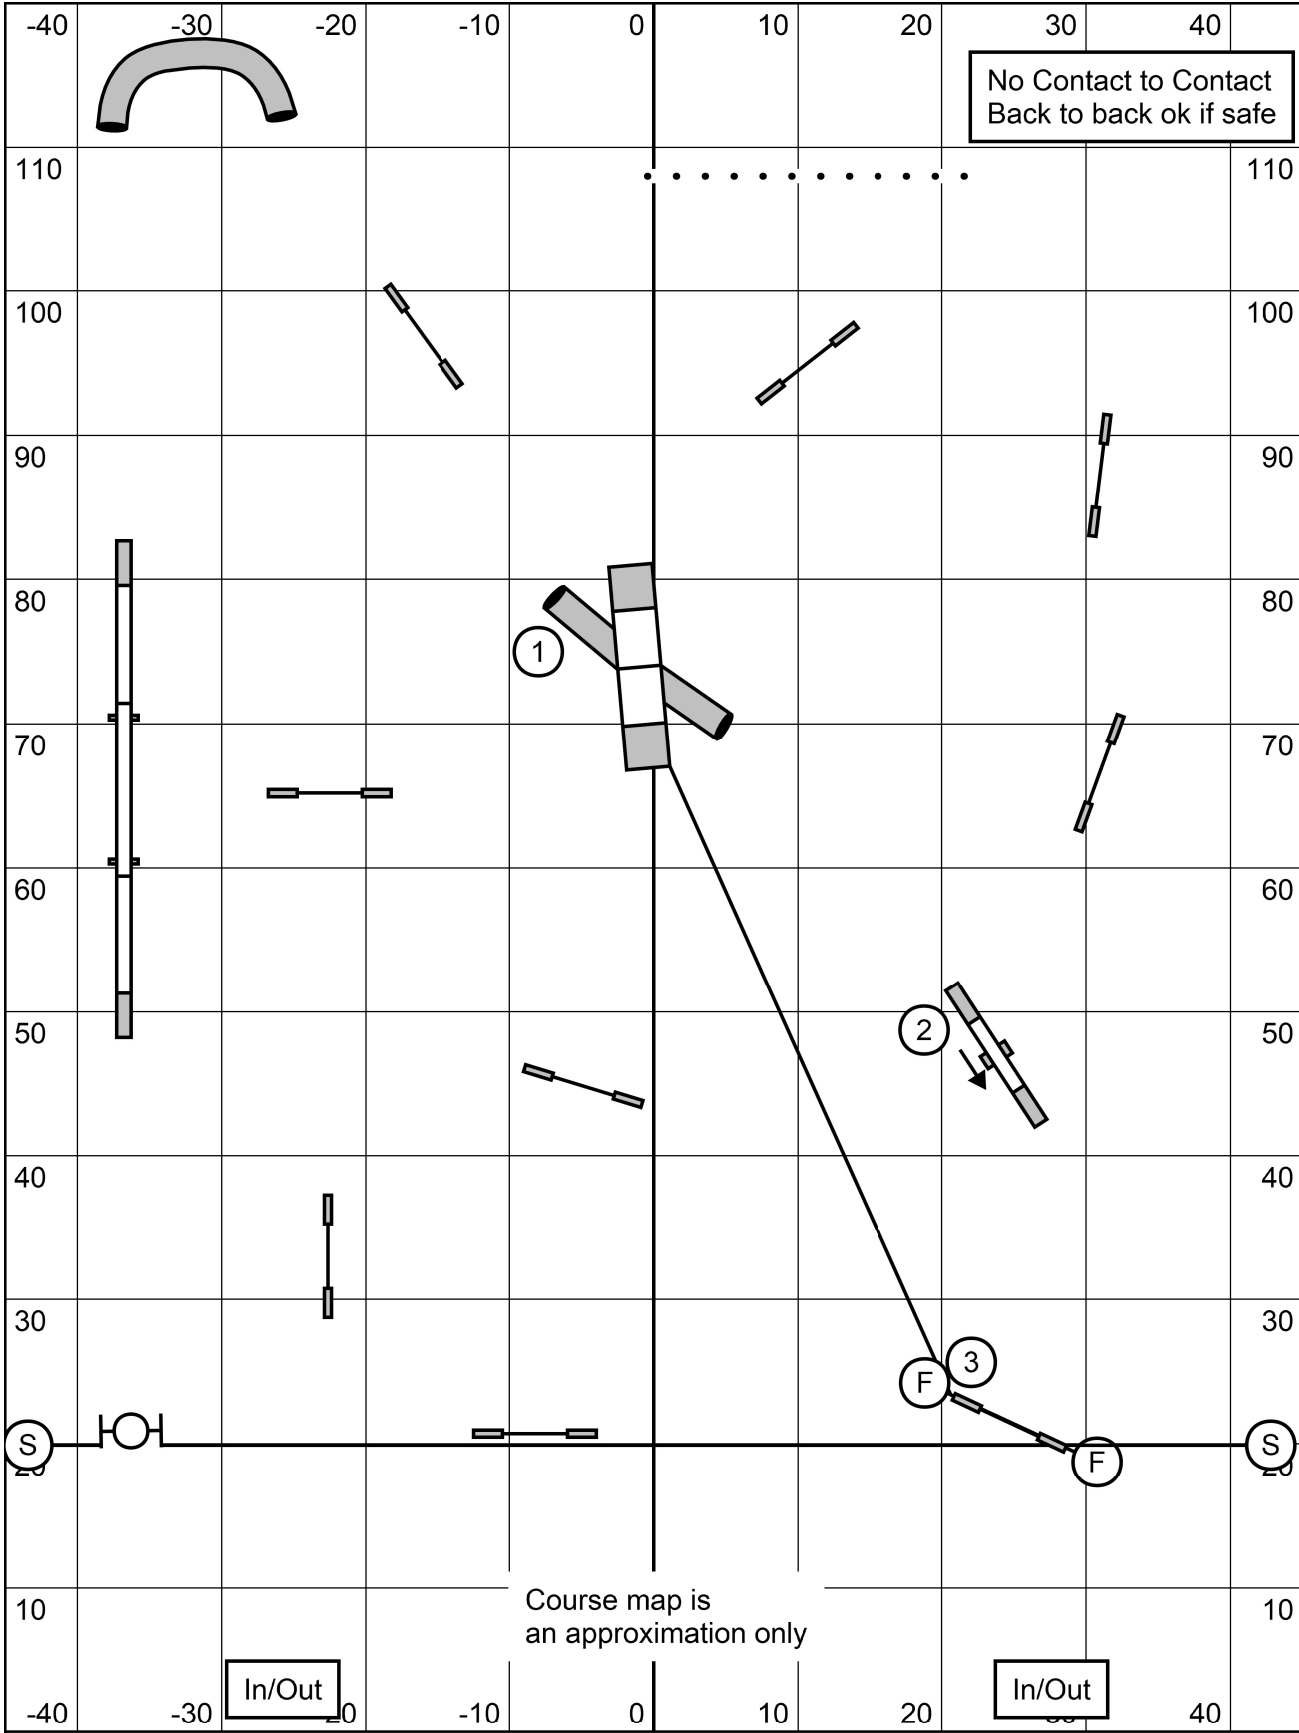

1-3-5-7 System
Teeter = 7 points
25s Opening

Riverside K9 USDAA Trial
Advanced/PII Gamblers
Judge: Blake Rivas
Saturday April 9, 2022

Closing:
20/22/24: 14s
14/16: 15s
10/12: 16s
Perf +1