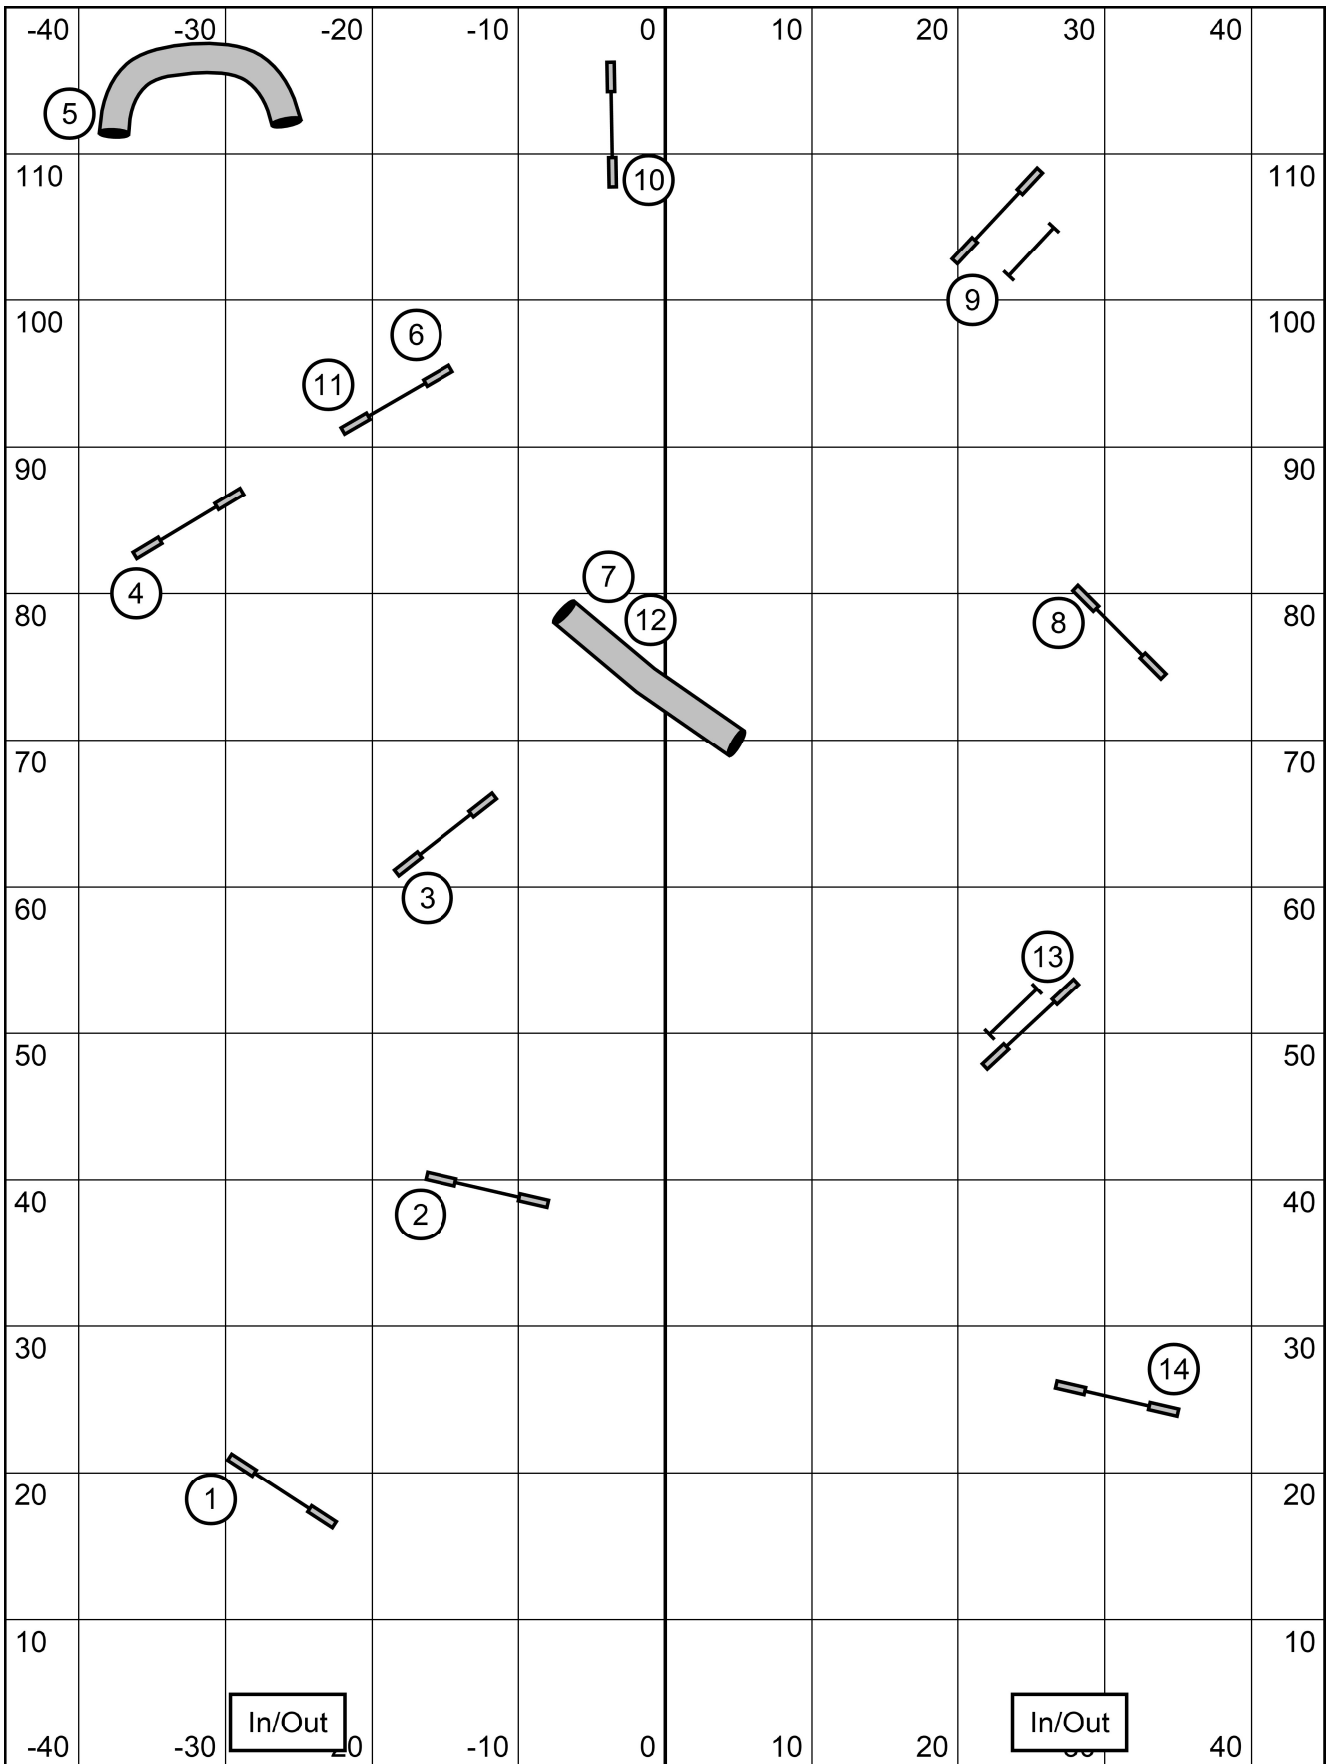

Riverside K9 USDAA Trial
Starters/PI Jumpers
Judge: Blake Rivas
Saturday April 9, 2022

Course map is
an approximation only