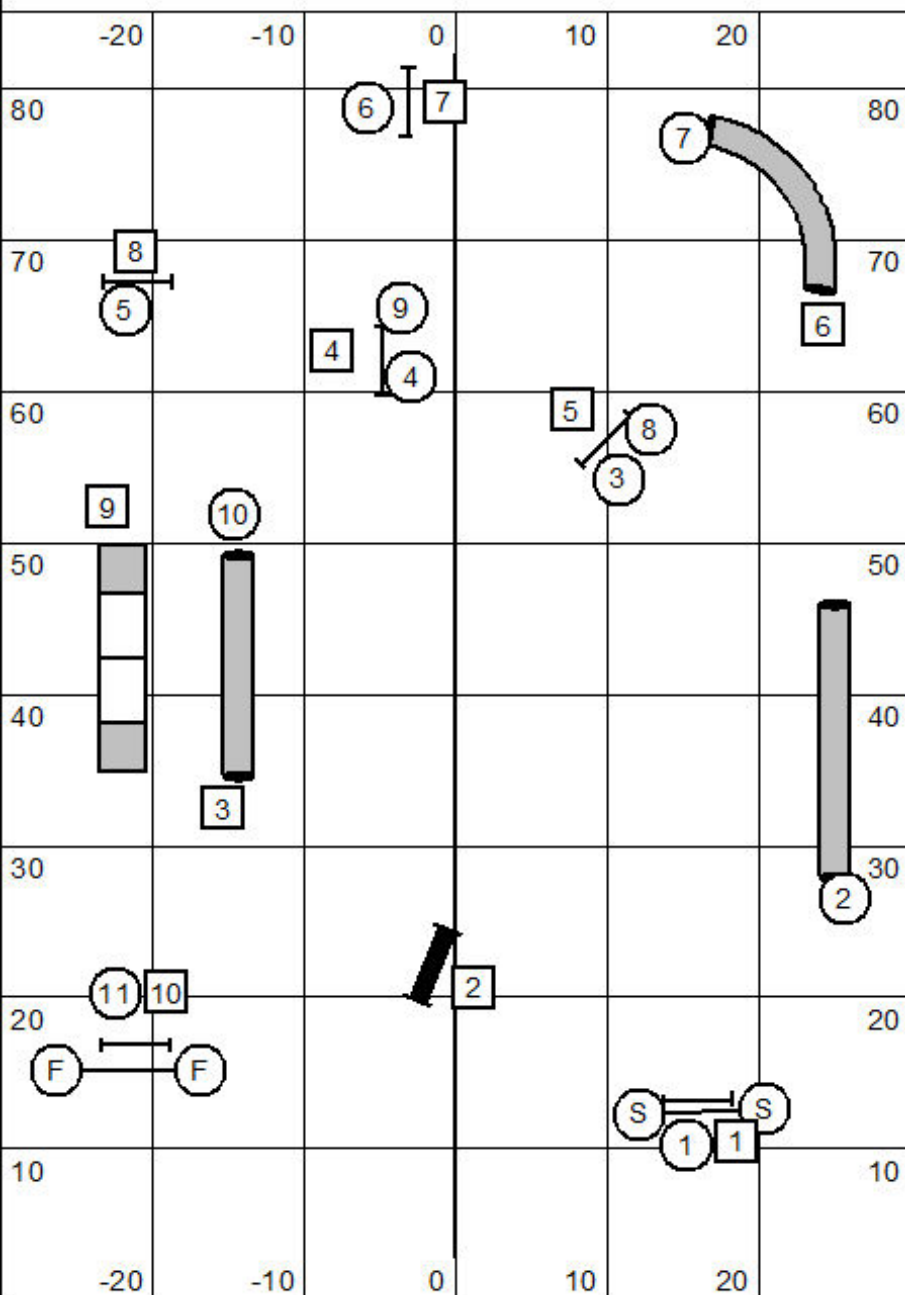

Colors 1 & 2

Colors 1 & 2
Judged By: John Raymond
February 27, 2022
Riverside Canine Center
Nashua, NH