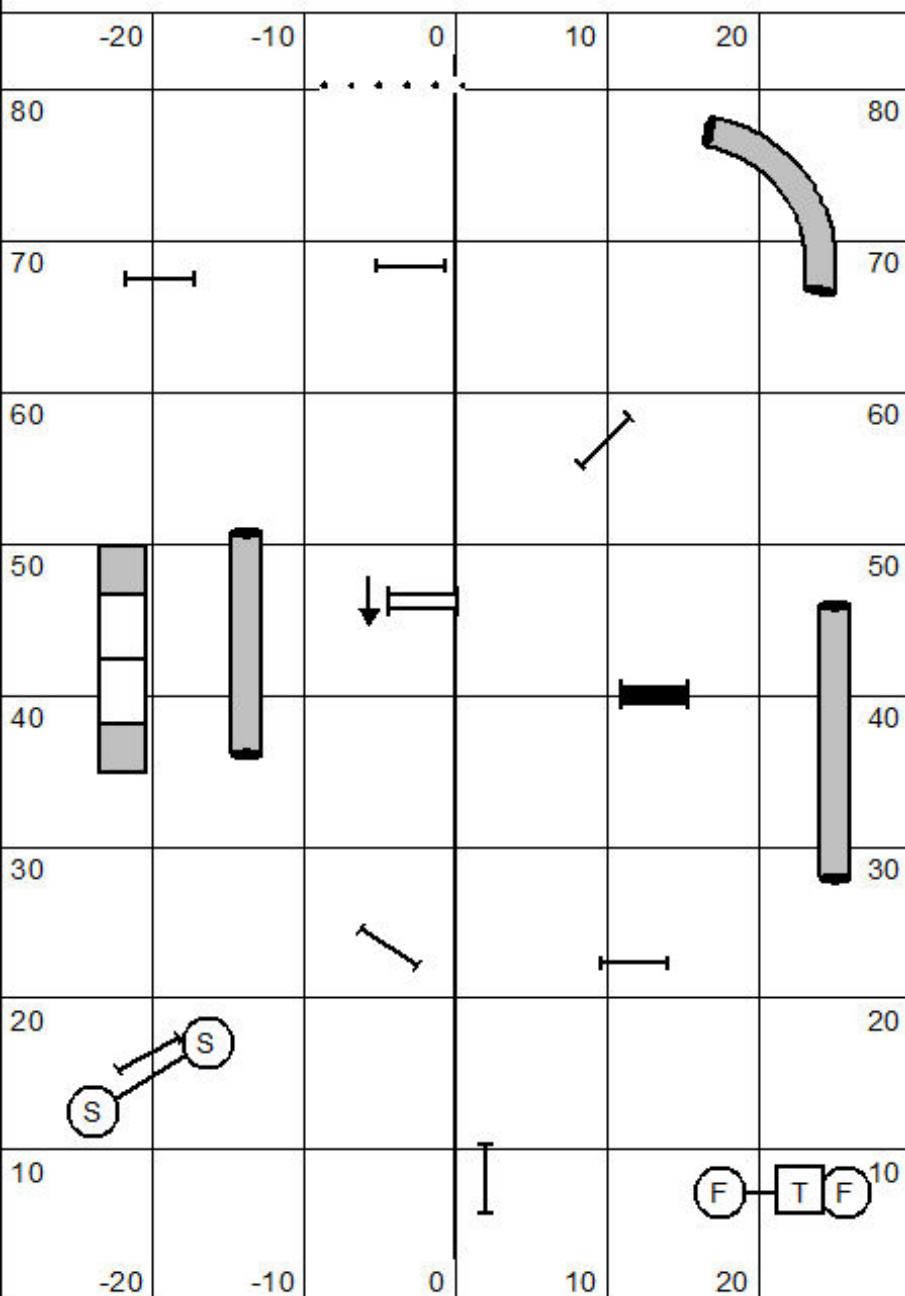

Fullhouse All Levels

Jokers:
A-frame.
Double.
Weaves

Fullhouse all levels
Judged By: John Raymond
February 27, 2022
Riverside Canine Center
Nashua, NH