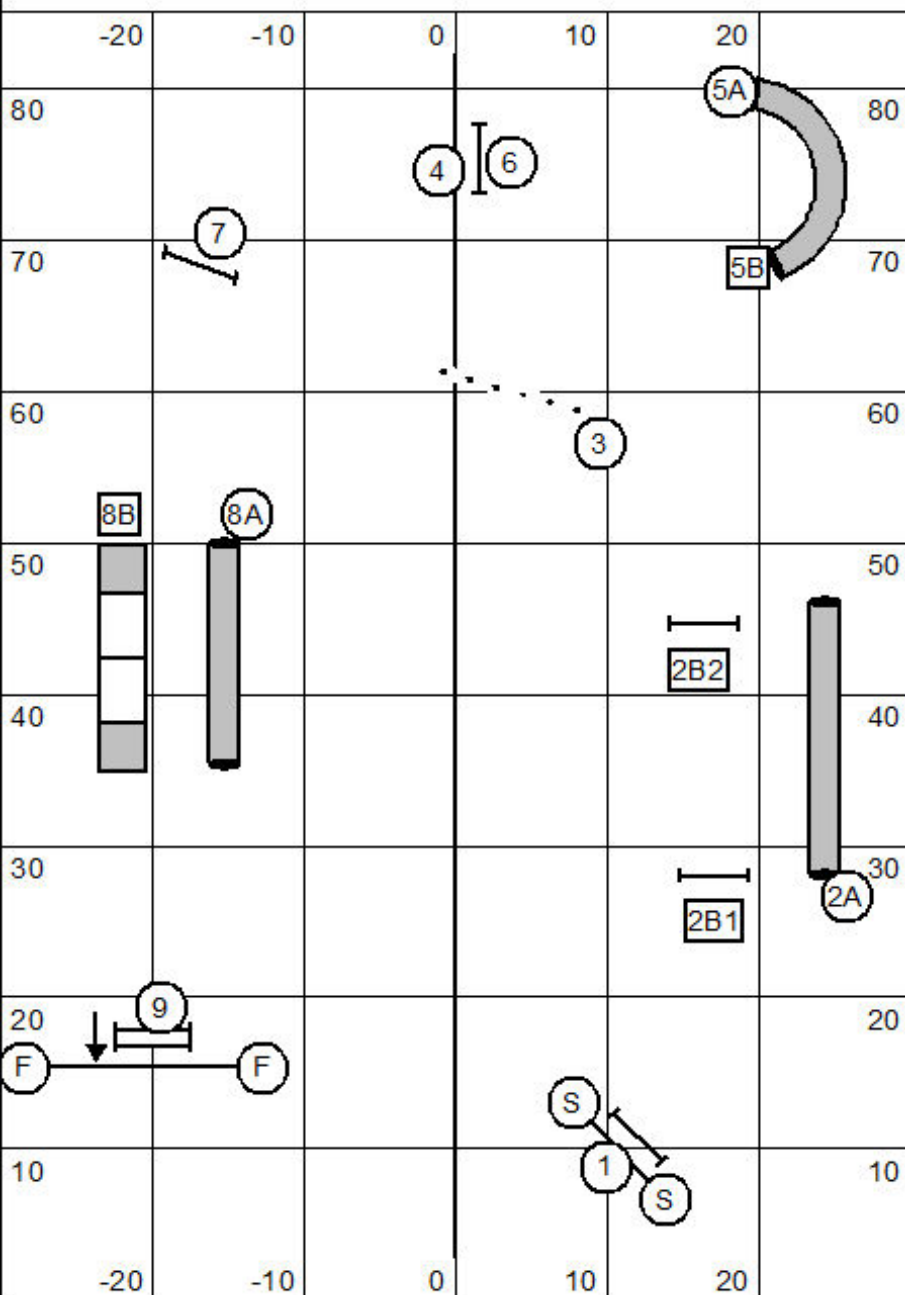

Wildcard 1 & 2

Wildcard 1 & 2
Judged By: John Raymond
February 27, 2022
Riverside Canine Center
Nashua, NH