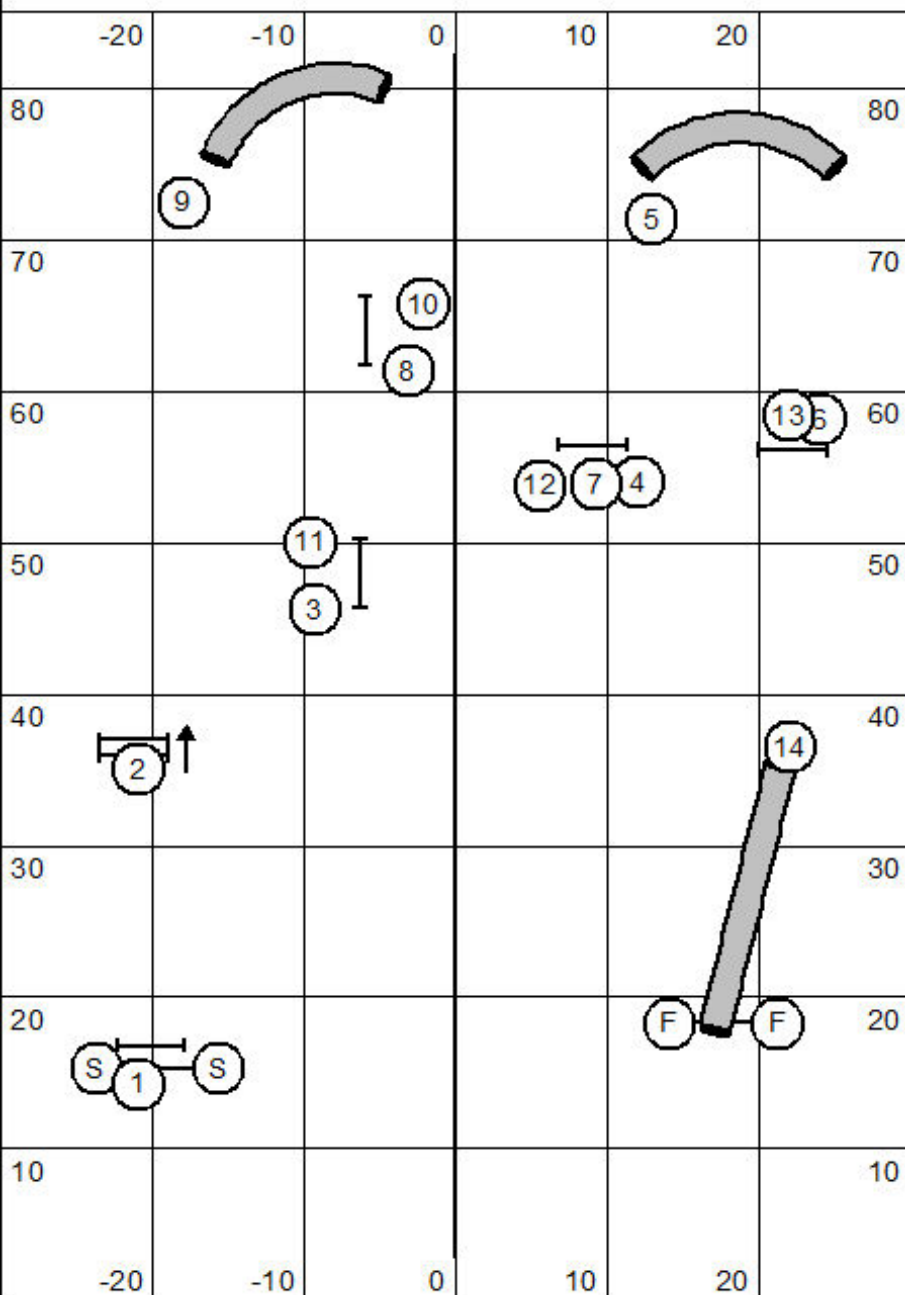

Jumpers 1 & 2

Jumpers 1 & 2
Judged By: John Raymond
February 27, 2022
Riverside Canine Center
Nashua, NH