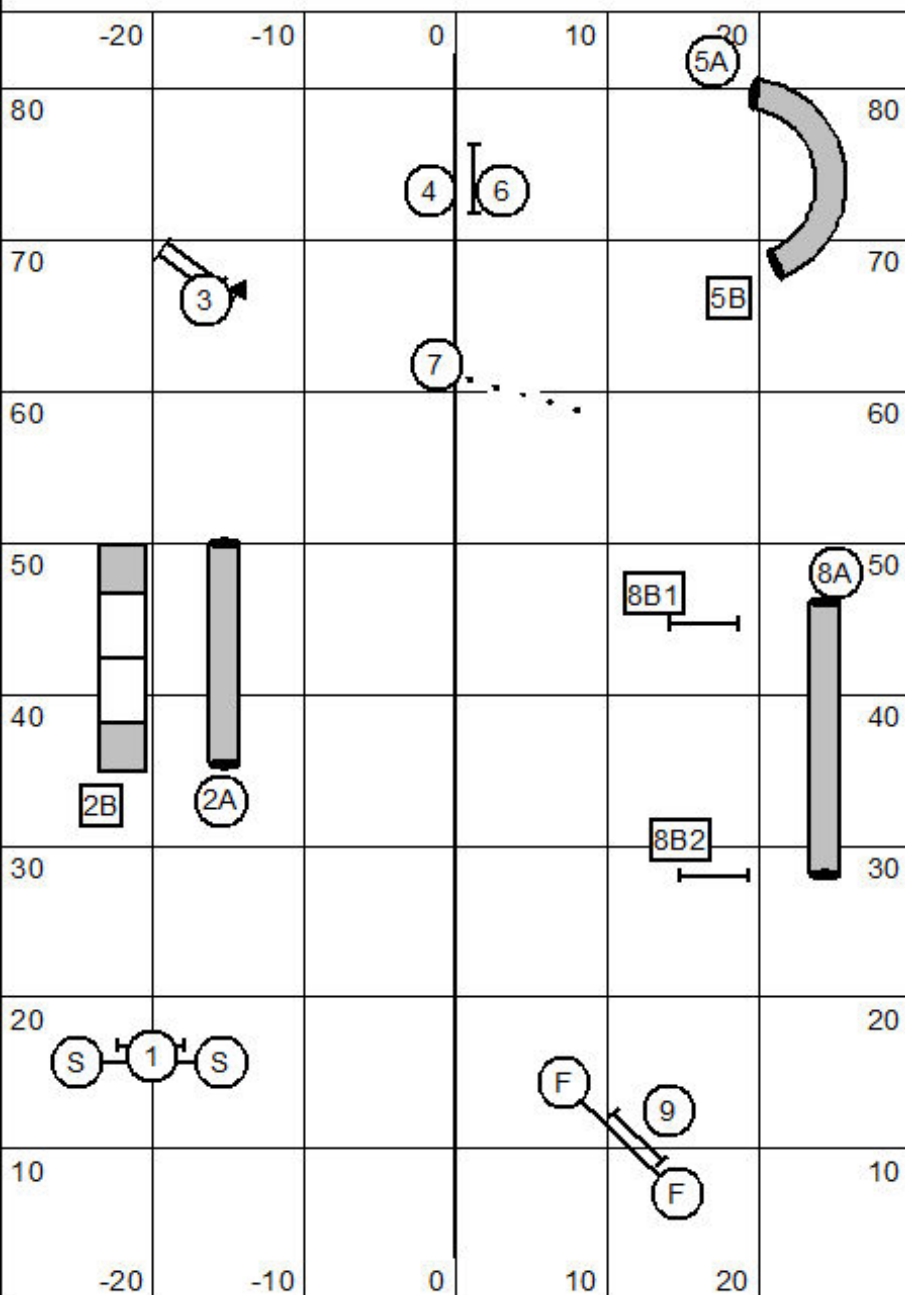

Wildcard 3,4,5 & C

Wildcard 3,4,5 & C
Judged By: John Raymond
February 27, 2022
Riverside Canine Center
Nashua, NH