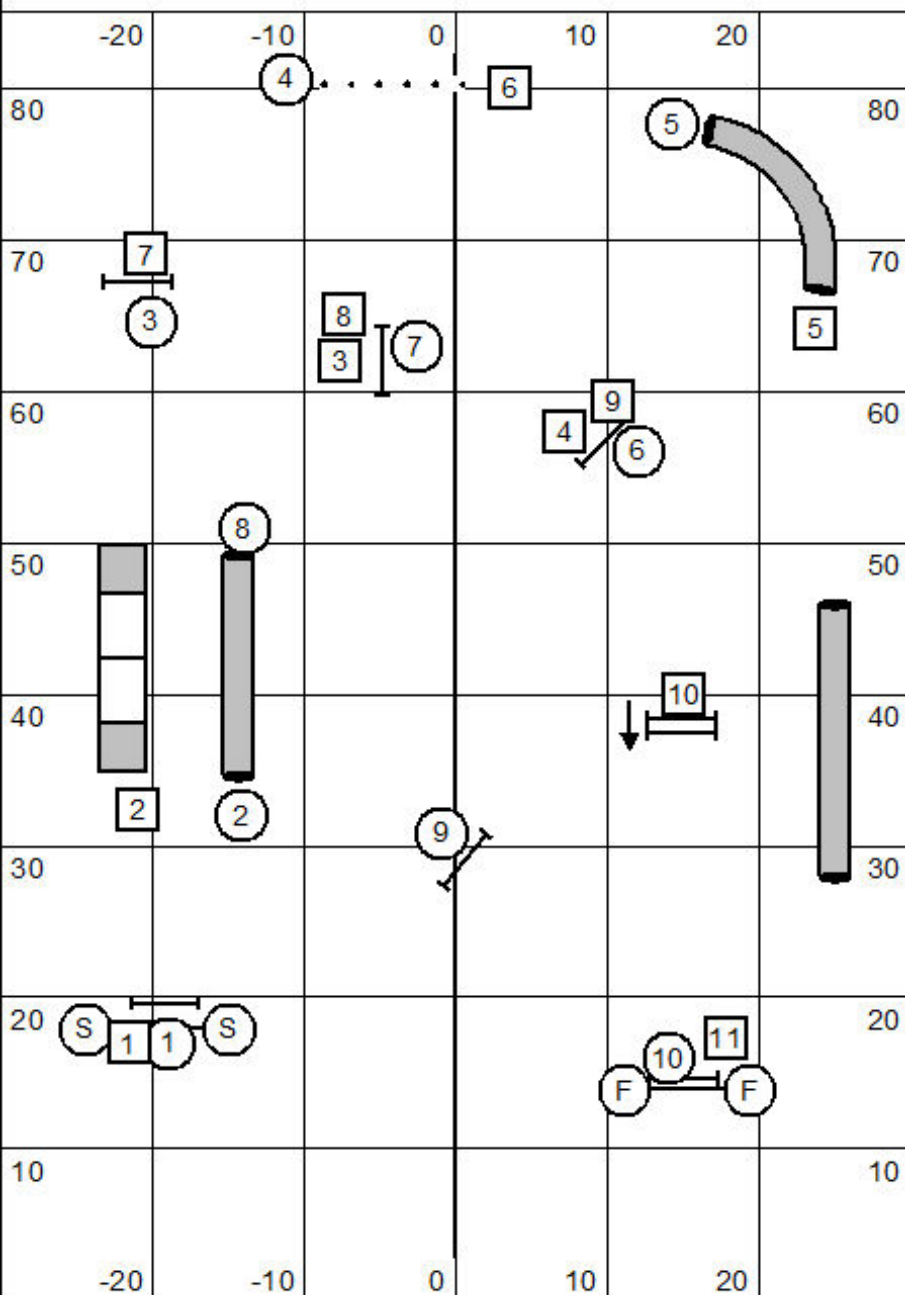

Colors 3,4,5 & C

Colors 3,4,5 & C
Judged By: John Raymond
February 27, 2022
Riverside Canine Center
Nashua, NH