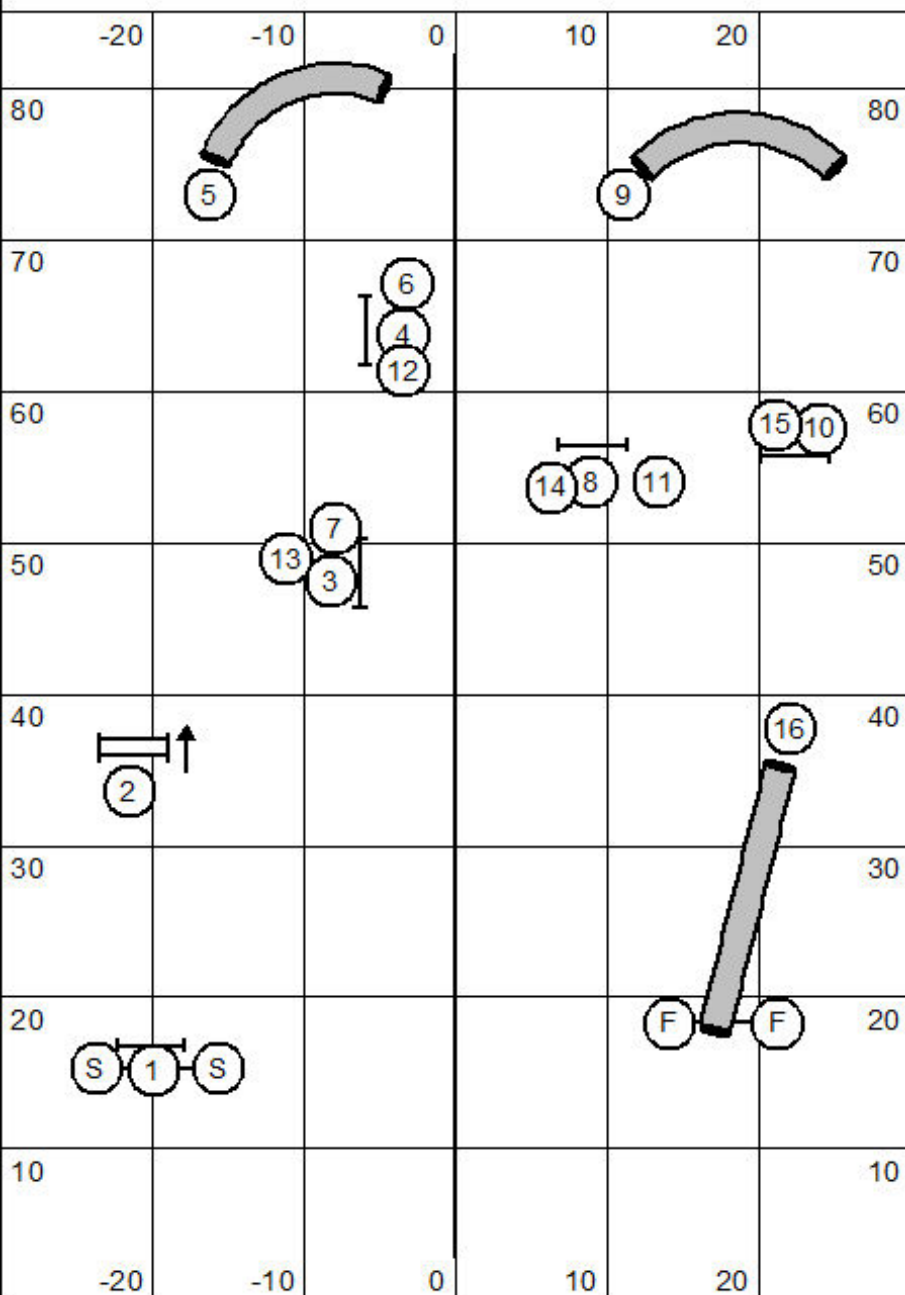

Jumpers 3,4,5 & C

Jumpers 3,4,5 & C
Judged By: John Raymond
February 27, 2022
Riverside Canine Center
Nashua, NH