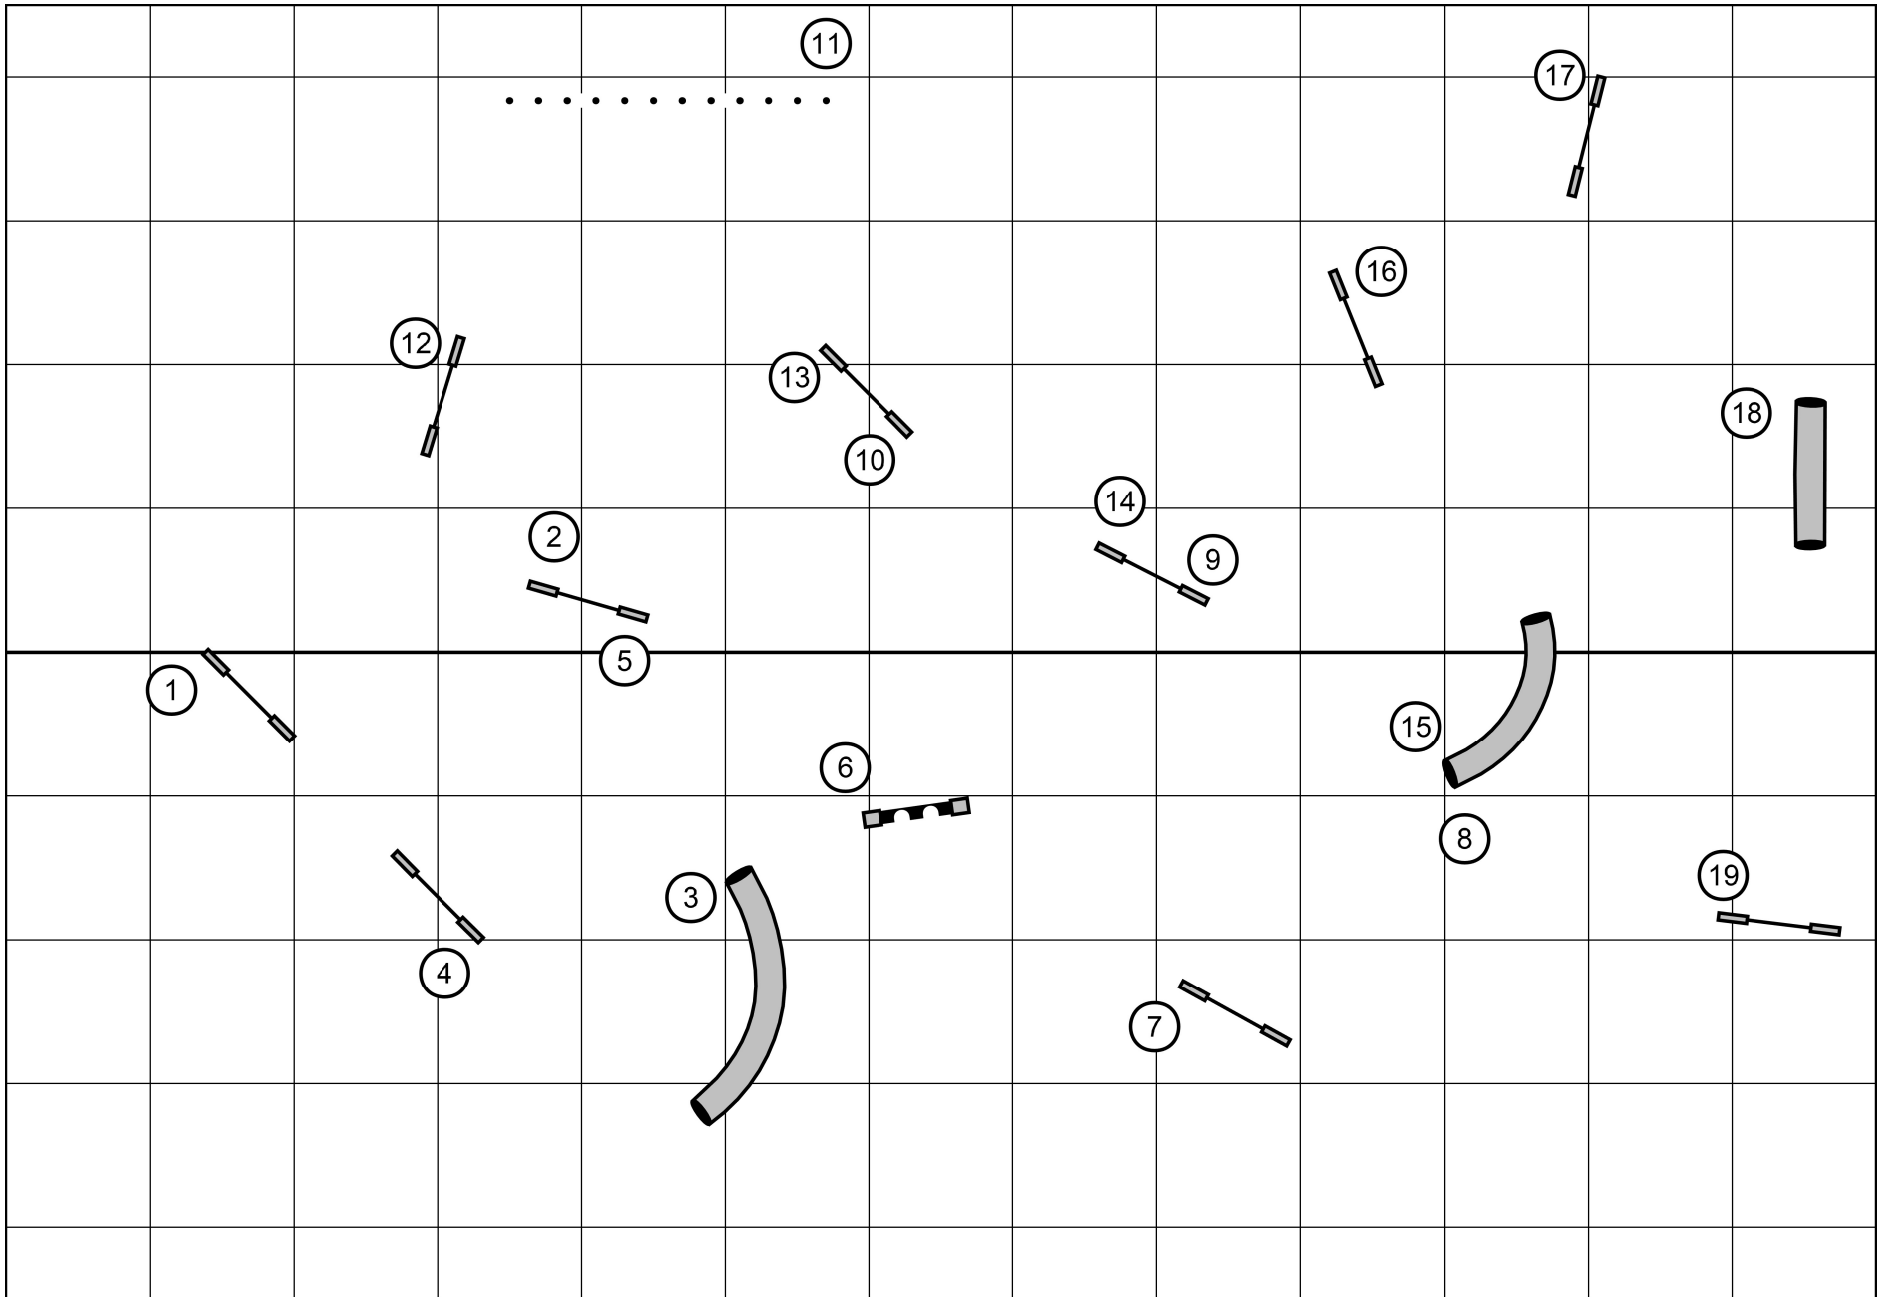

Criterion Agility UKI
Sun Feb 27, 2022

Senior/Champ Jumping 1

Rosanne Wesemann
course map is an approximation