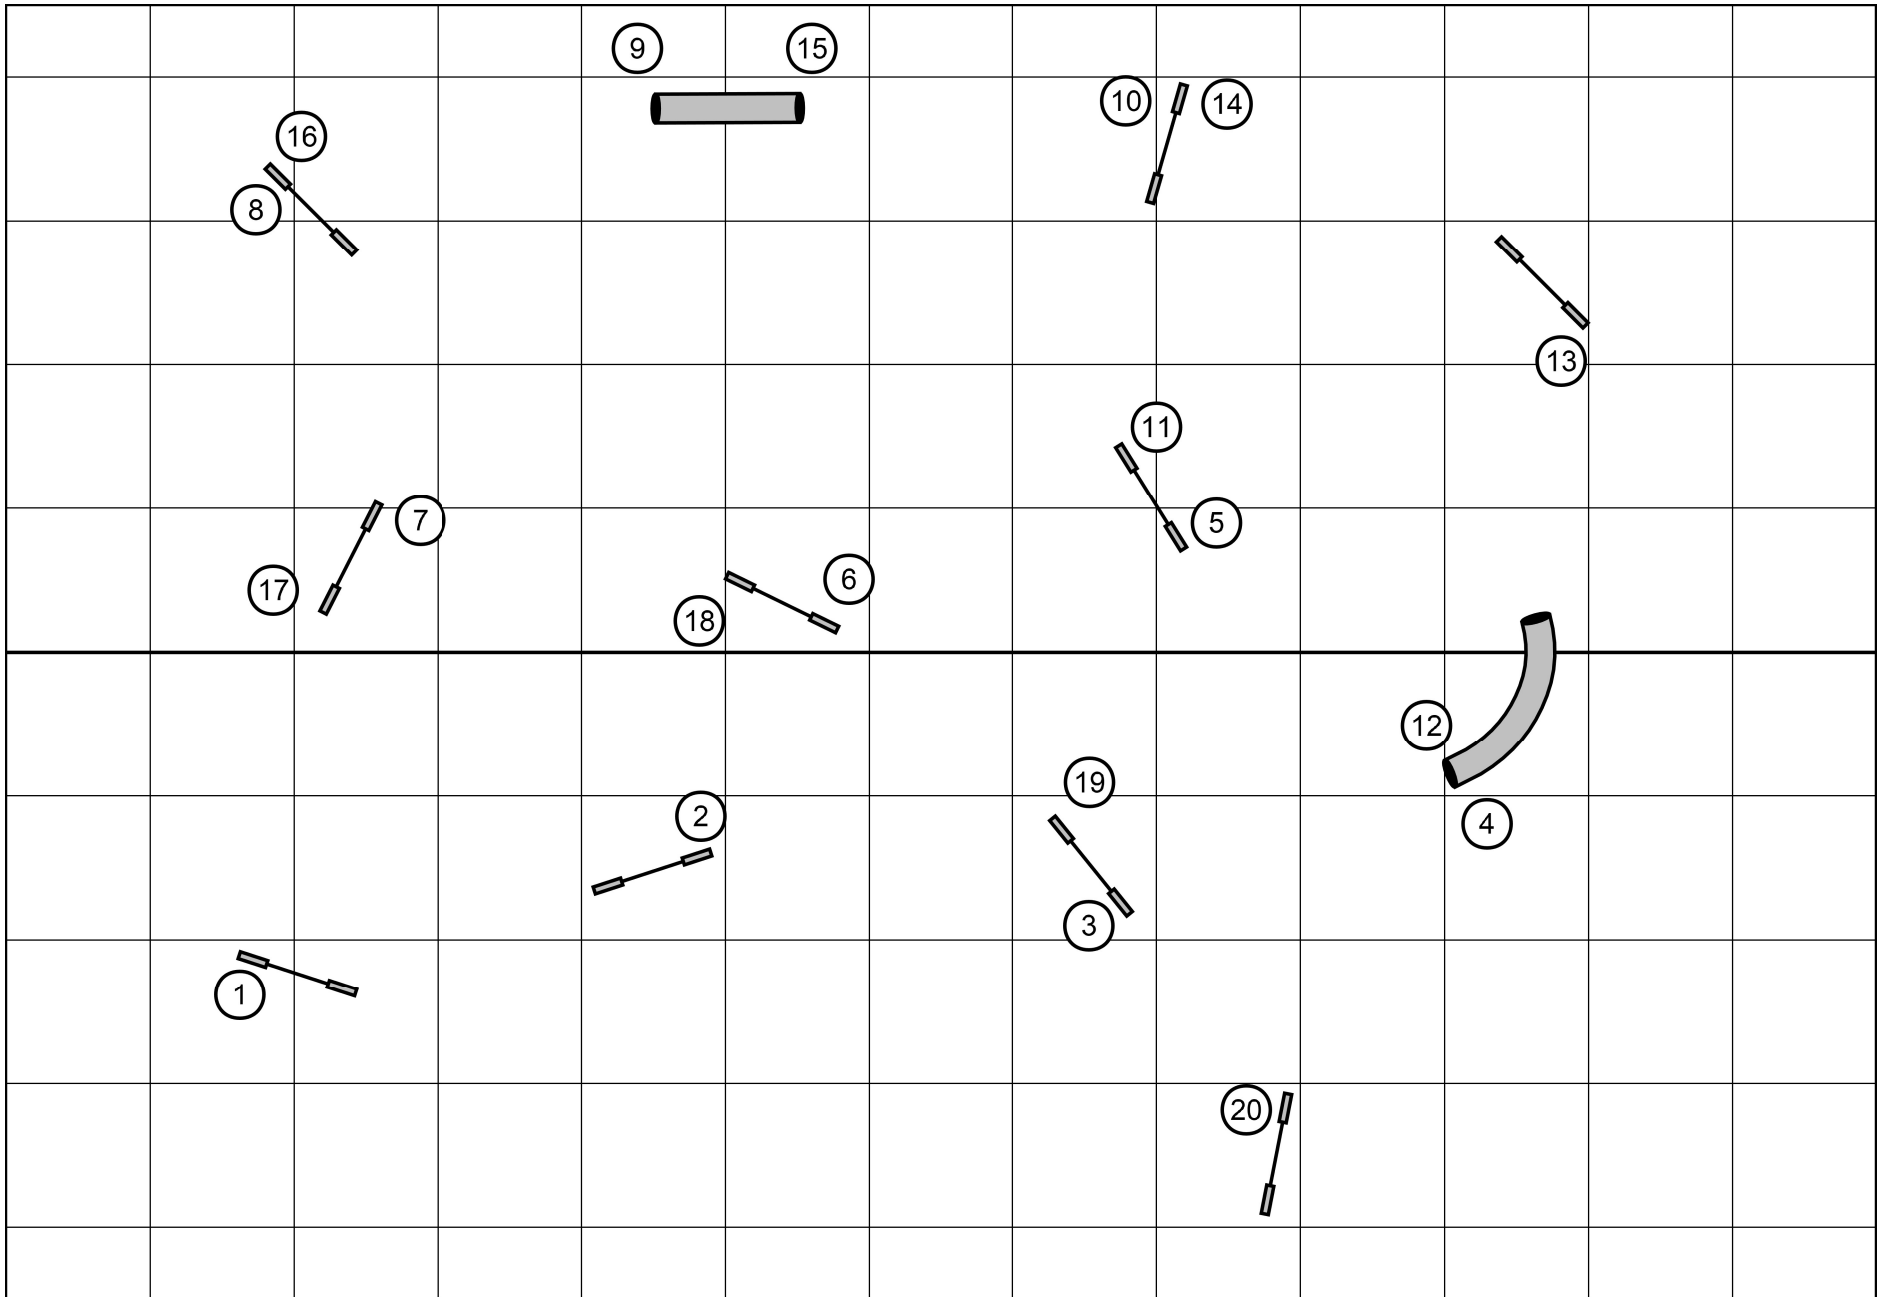

Criterion Agility UKI
Sun Feb 27, 2022

Beginner/Novice Speedstakes

Rosanne Wesemann
course map is an approximation

Criterion Agility UKI
Sun Feb 27, 2022

Senior/Champ Speedstakes

Rosanne Wesemann
course map is an approximation

Criterion Agility UKI
Sun Feb 27, 2022

compos any way in opening
2 bi-directional in closing

Open Snooker

Large Dogs 45sec
Small Dogs 48sec
Select +3

Rosanne Wesemann
course map is an approximation

Criterion Agility UKI
Sun Feb 27, 2022