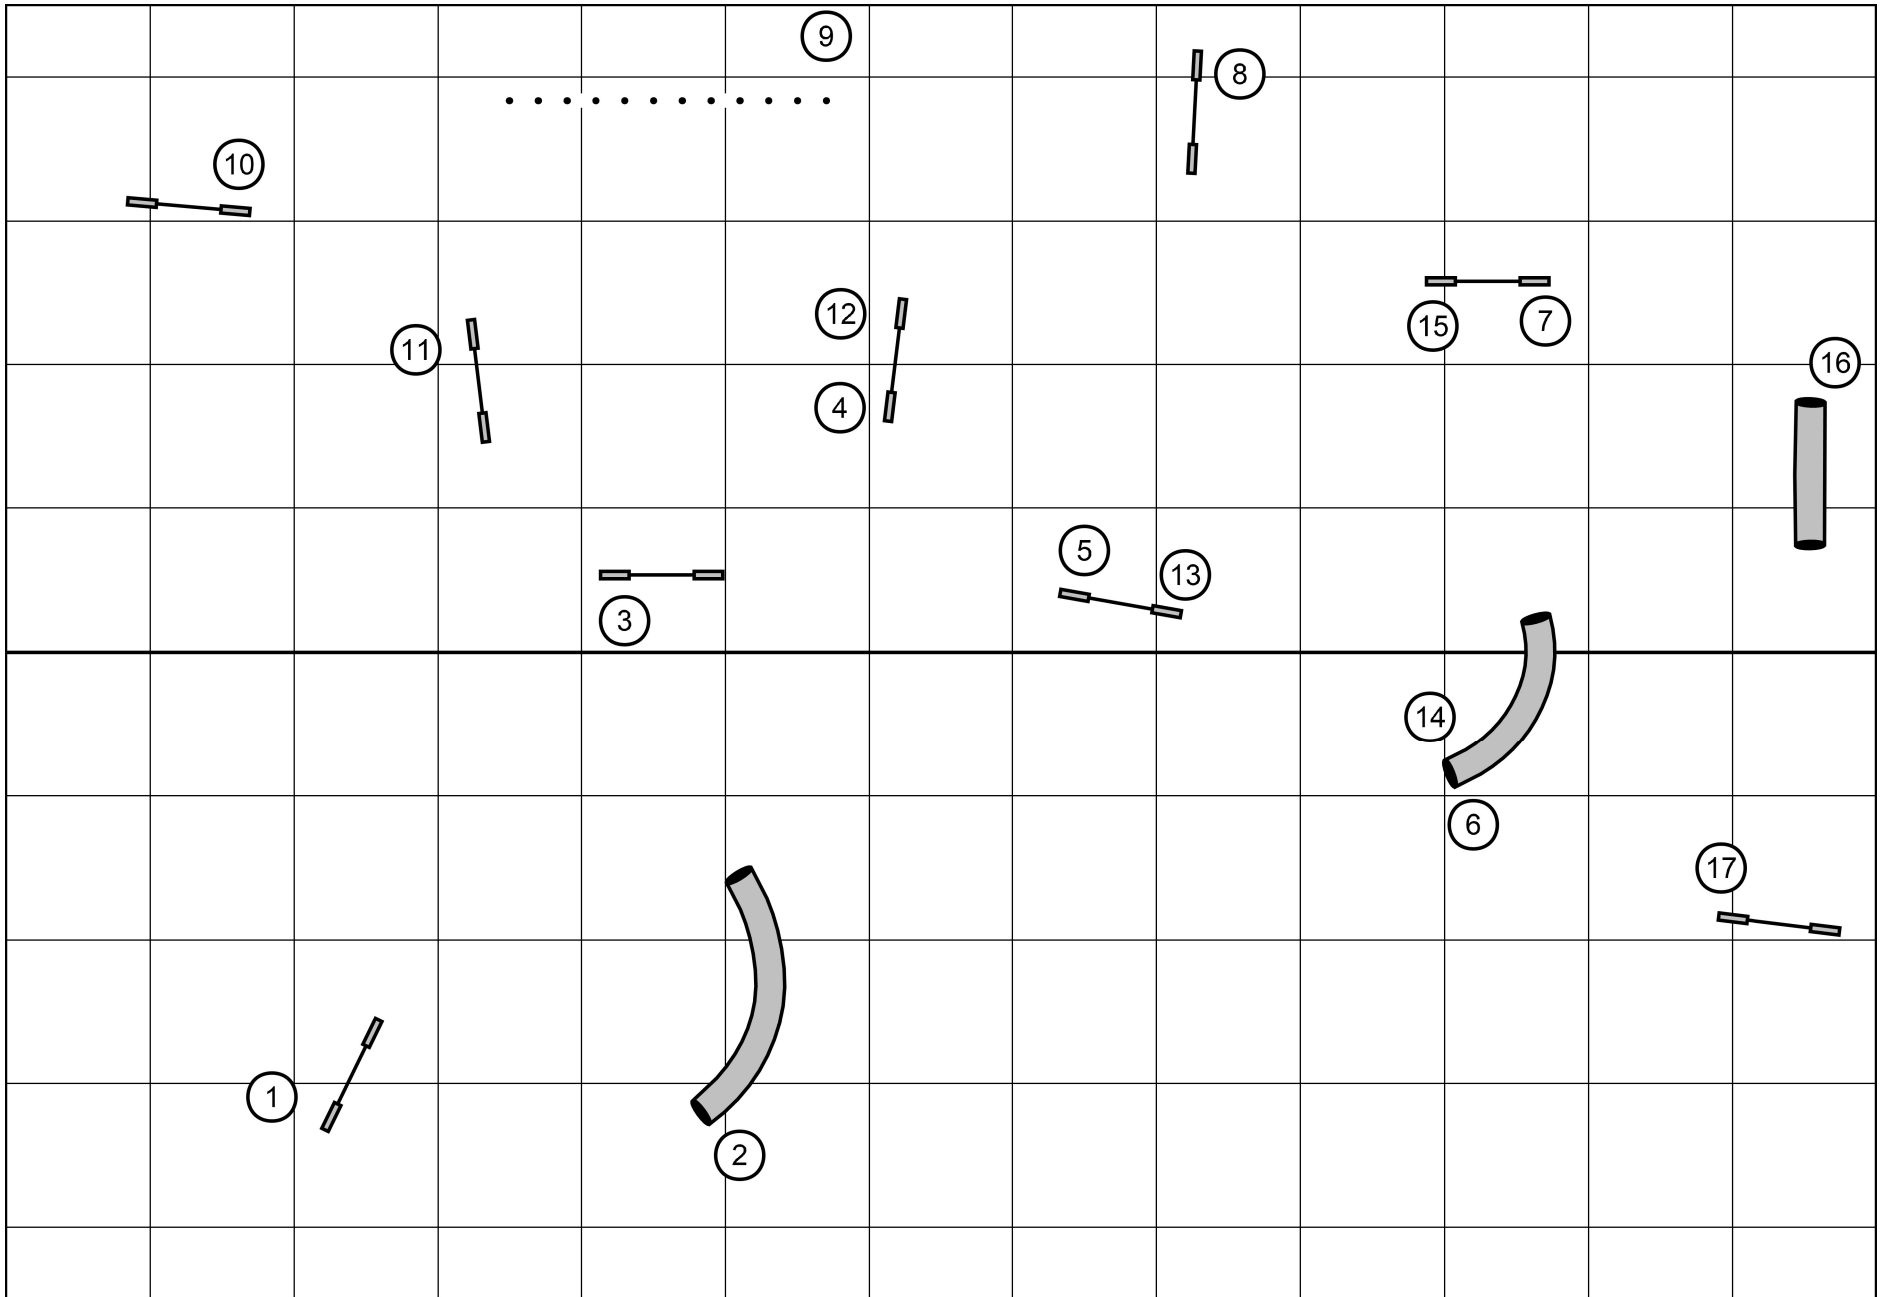

Criterion Agility UKI
Sun Feb 27, 2022

Beginner/Novice Speedstakes

Rosanne Wesemann
course map is an approximation

Criterion Agility UKI
Sun Feb 27, 2022

Senior/Champ Speedstakes

Rosanne Wesemann
course map is an approximation

Criterion Agility UKI
Sun Feb 27, 2022

compos any way in opening
2 bi-directional in closing

Open Snooker

Large Dogs 45sec
Small Dogs 48sec
Select +3

Rosanne Wesemann
course map is an approximation

Criterion Agility UKI
Sun Feb 27, 2022