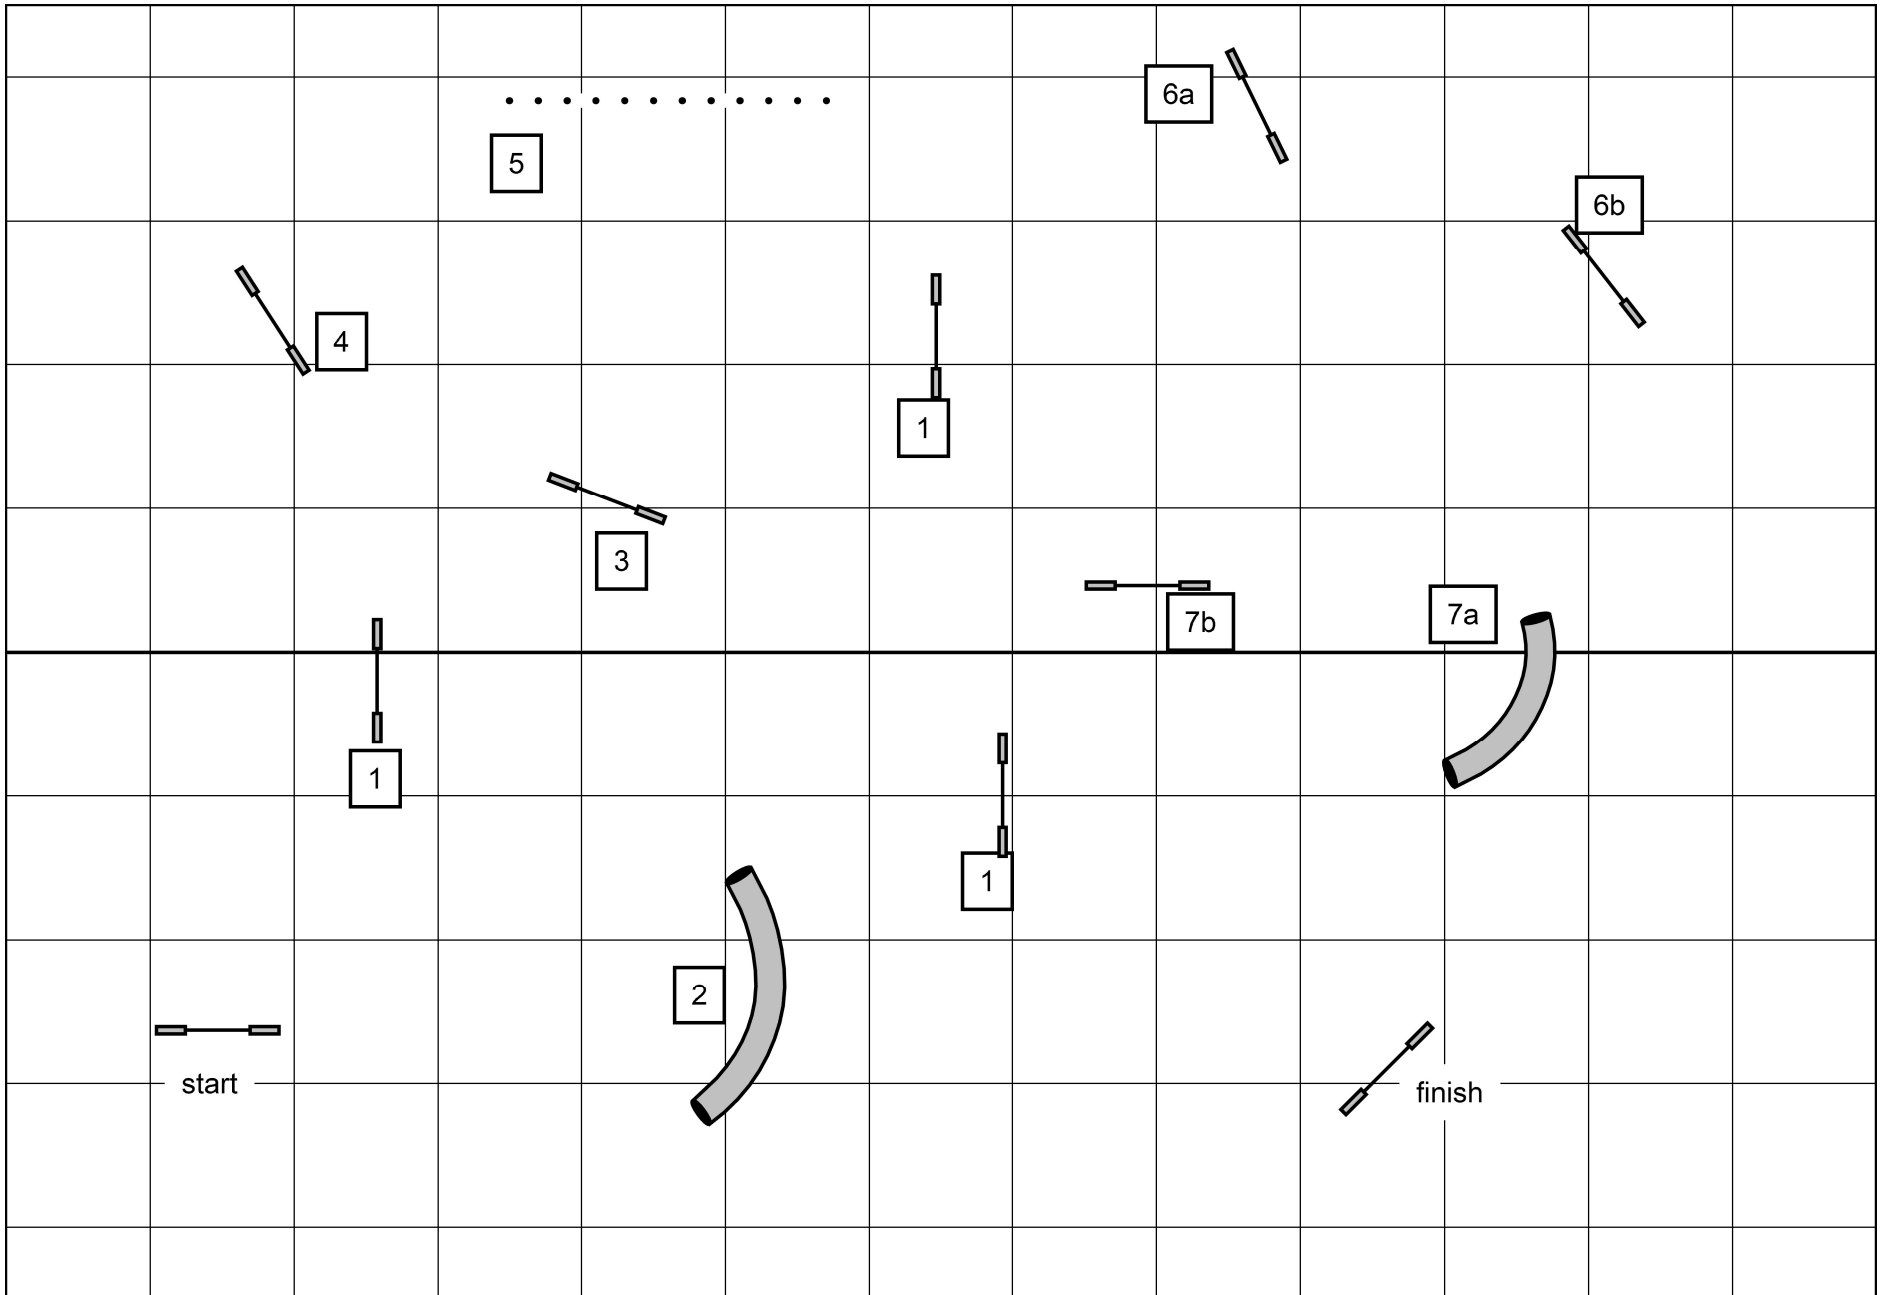

Criterion Agility UKI
Sun Feb 27, 2022

Beginner/Novice Speedstakes

Rosanne Wesemann
course map is an approximation

Criterion Agility UKI
Sun Feb 27, 2022

Senior/Champ Speedstakes

Rosanne Wesemann
course map is an approximation

Criterion Agility UKI
Sun Feb 27, 2022

compos any way in opening
2 bi-directional in closing

Open Snooker

Large Dogs 45sec
Small Dogs 48sec
Select +3

Rosanne Wesemann
course map is an approximation

Criterion Agility UKI
Sun Feb 27, 2022