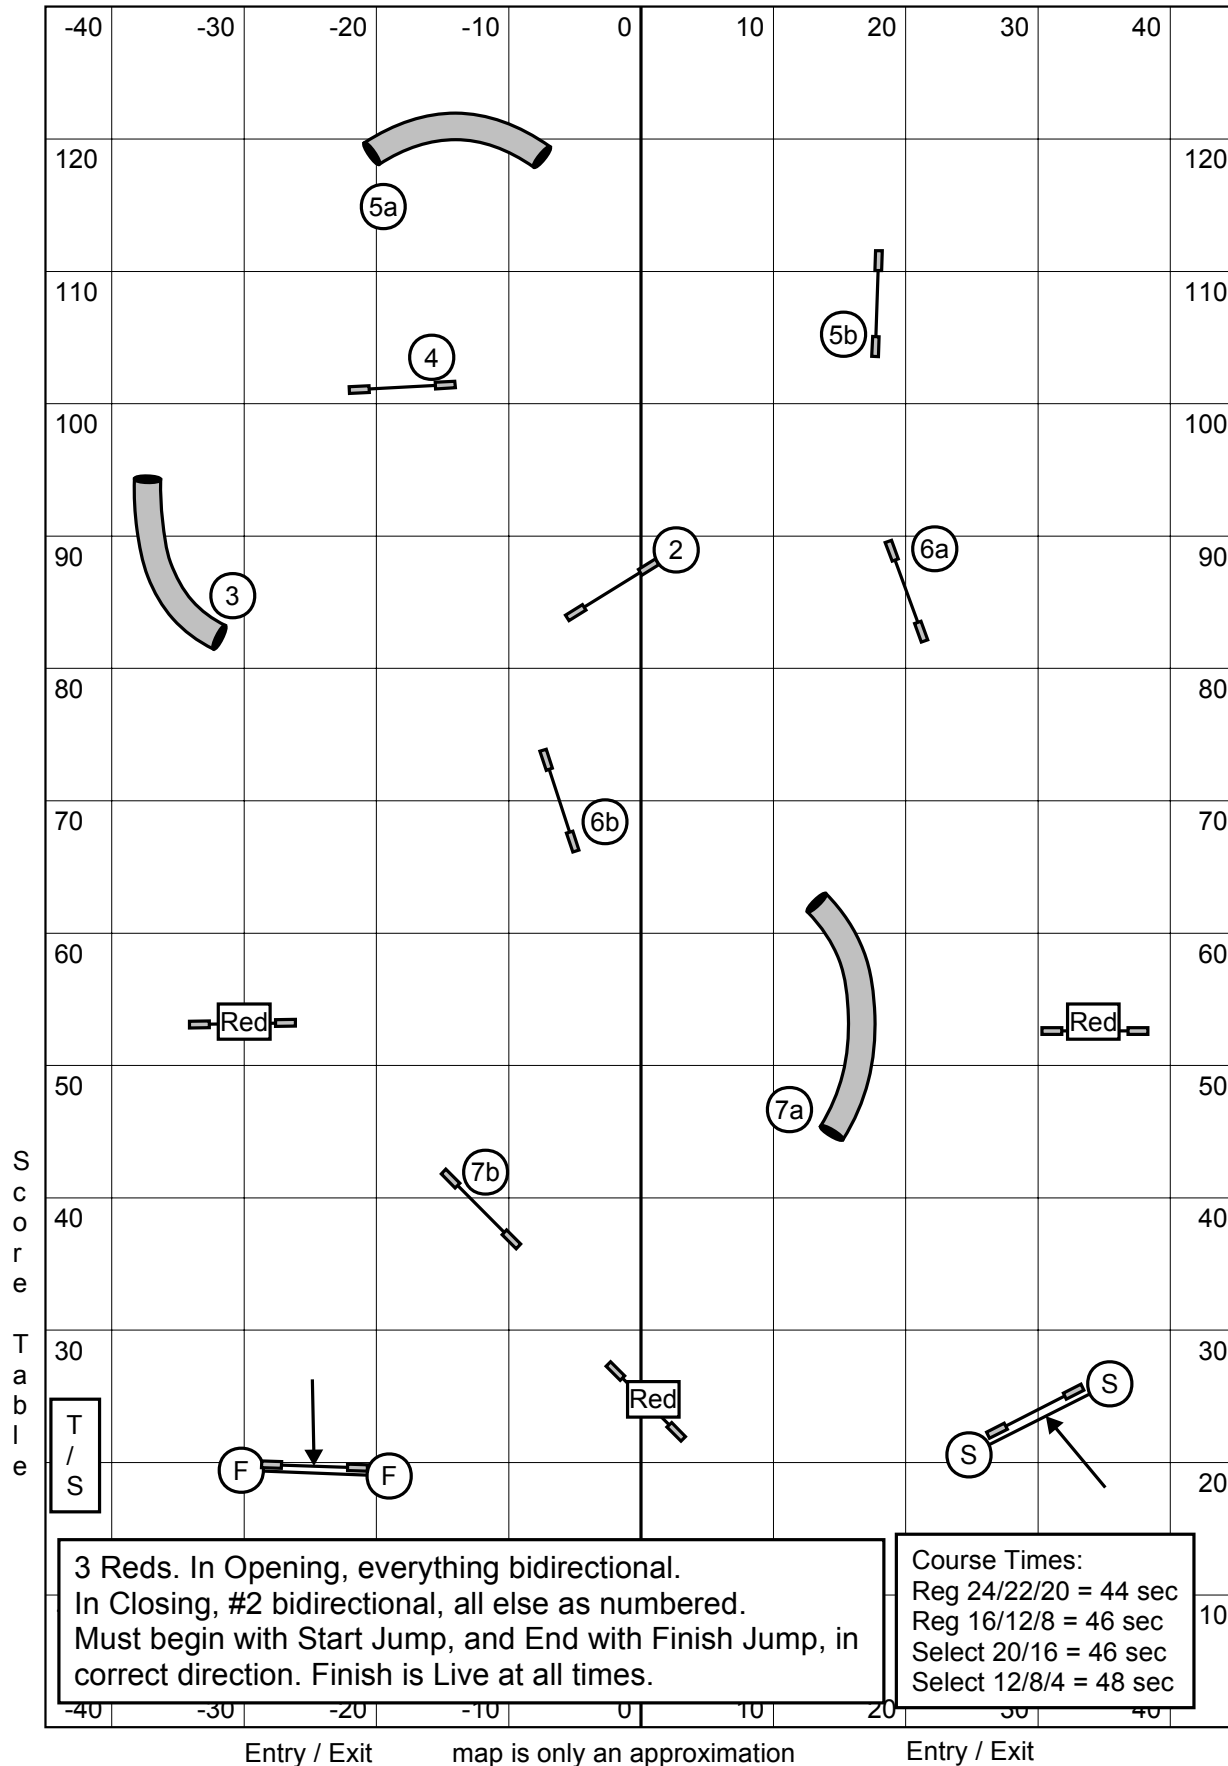

Senior / Champion Speedstakes

Entry / Exit

map is only an approximation

Entry / Exit

Criterion Agility UKI
 The Fieldhouse Northford, CT
 Ashley Anderson
 Sunday Jan 30, 2022

Snooker - Open (All Levels)

3 Reds. In Opening, everything bidirectional.
 In Closing, #2 bidirectional, all else as numbered.
 Must begin with Start Jump, and End with Finish Jump, in
 correct direction. Finish is Live at all times.

Course Times:
 Reg 24/22/20 = 44 sec
 Reg 16/12/8 = 46 sec
 Select 20/16 = 46 sec
 Select 12/8/4 = 48 sec

Criterion Agility UKI
 The Fieldhouse Northford, CT
 Ashley Anderson
 Sunday Jan 30, 2022

Beginner / Novice Jumping 1