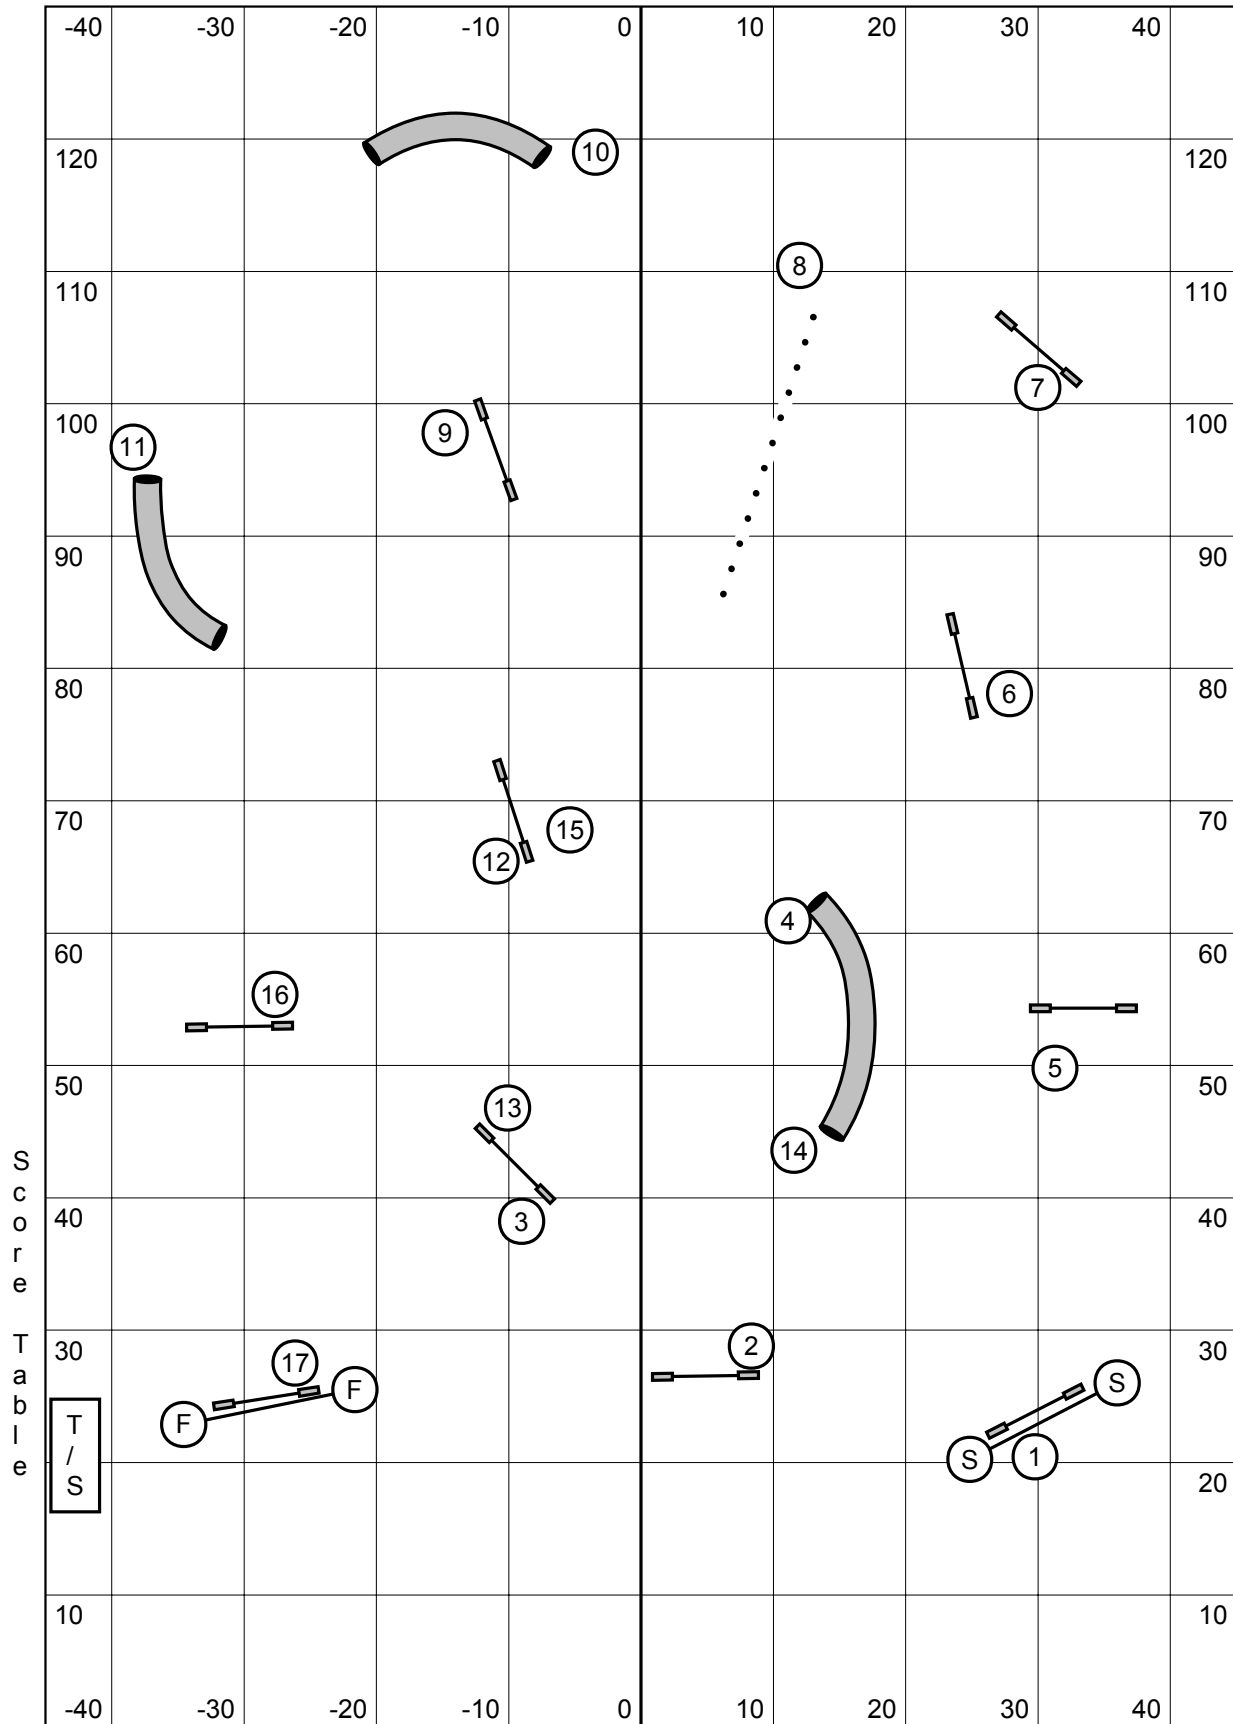

Senior / Champion Speedstakes

Entry / Exit

map is only an approximation

Entry / Exit

Criterion Agility UKI
 The Fieldhouse Northford, CT
 Ashley Anderson
 Sunday Jan 30, 2022

Snooker - Open (All Levels)

3 Reds. In Opening, everything bidirectional.
 In Closing, #2 bidirectional, all else as numbered.
 Must begin with Start Jump, and End with Finish Jump, in
 correct direction. Finish is Live at all times.

Course Times:
 Reg 24/22/20 = 44 sec
 Reg 16/12/8 = 46 sec
 Select 20/16 = 46 sec
 Select 12/8/4 = 48 sec

Criterion Agility UKI
 The Fieldhouse Northford, CT
 Ashley Anderson
 Sunday Jan 30, 2022

Beginner / Novice Jumping 1

Entry / Exit

map is only an approximation

Entry / Exit

Criterion Agility UKI
 The Fieldhouse Northford, CT
 Ashley Anderson
 Sunday Jan 30, 2022

Senior / Champion Jumping 1

Entry / Exit

map is only an approximation