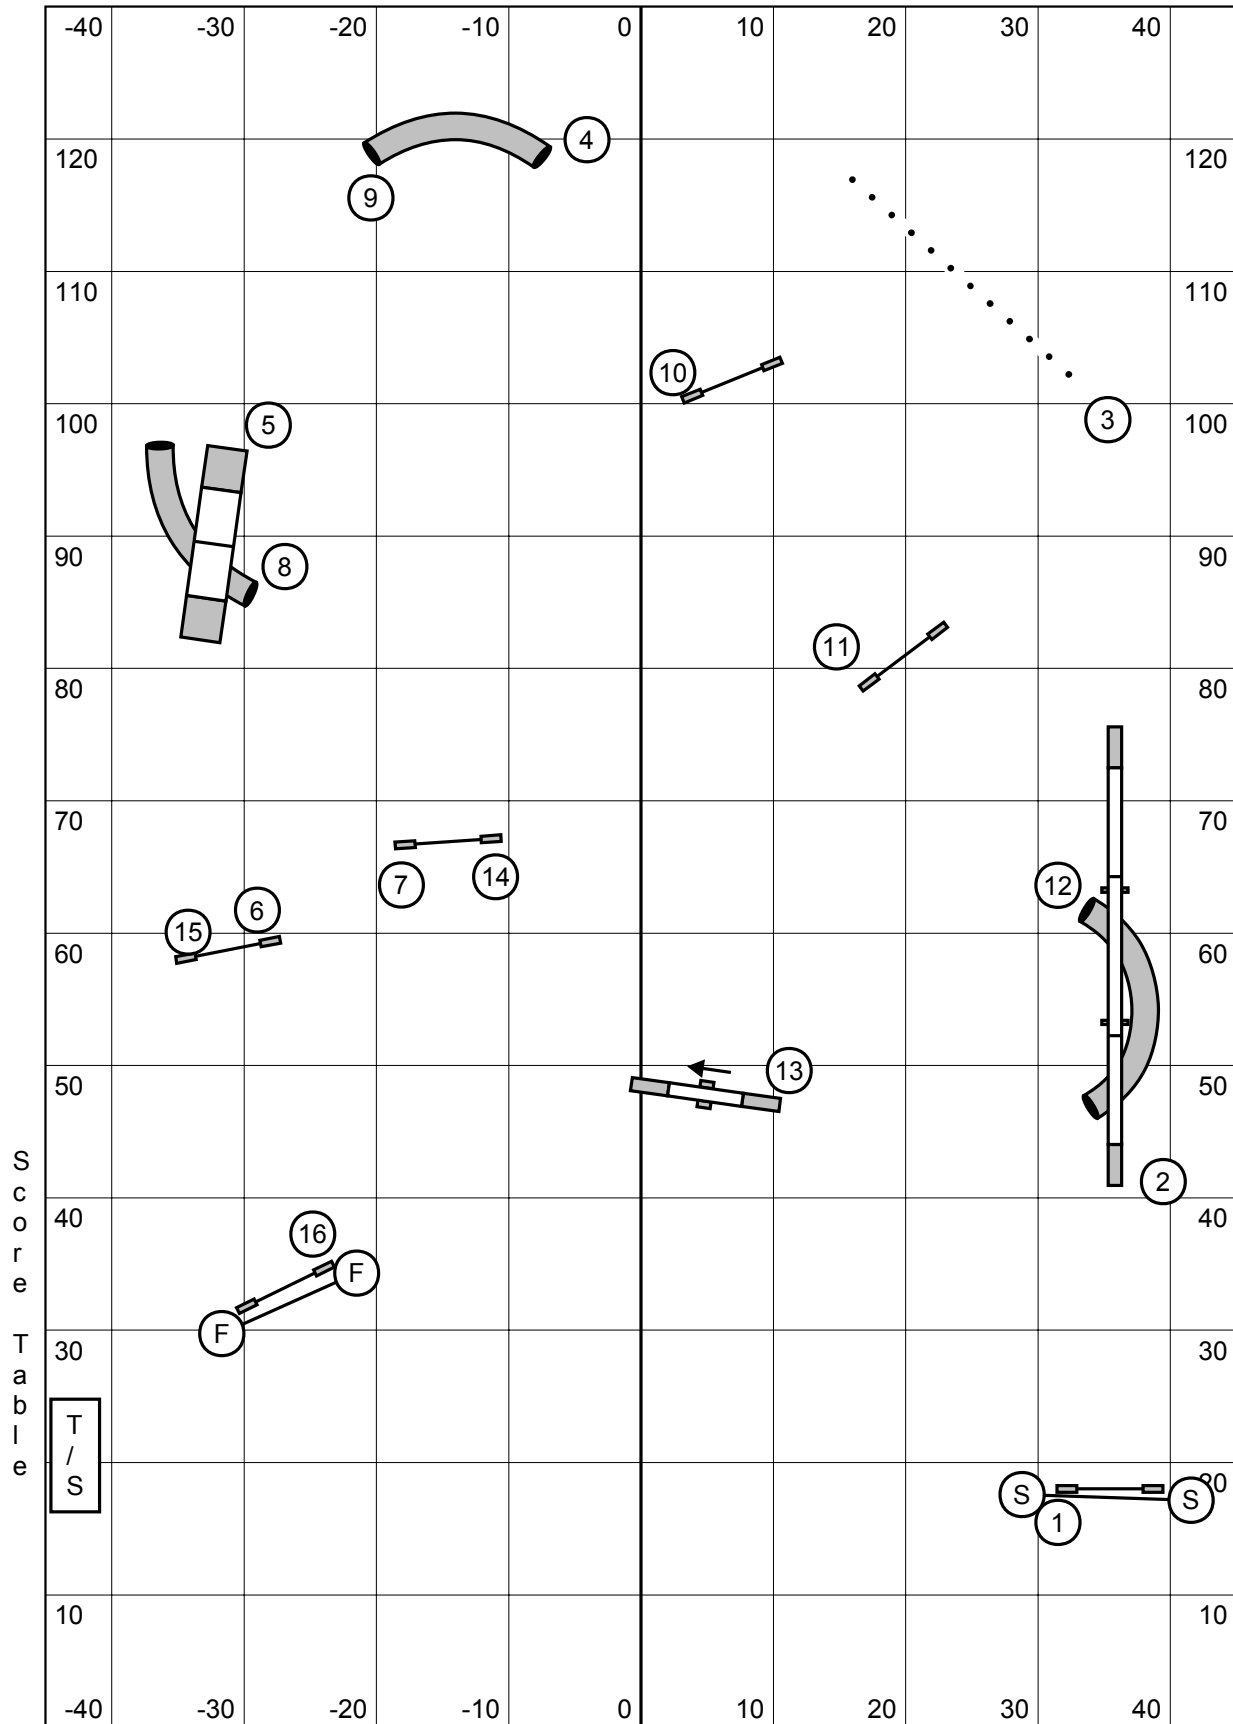

Senior / Champion Jumping 2

Entry / Exit

map is only an approximation

Entry / Exit

Criterion Agility UKI
 The Fieldhouse Northford, CT
 Ashley Anderson
 Sunday Jan 30, 2022

Beginner / Novice Agility 1

Entry / Exit

map is only an approximation

Entry / Exit

Criterion Agility UKI
 The Fieldhouse Northford, CT
 Ashley Anderson
 Sunday Jan 30, 2022

Senior / Champion Agility 1

Entry / Exit

map is only an approximation

Entry / Exit