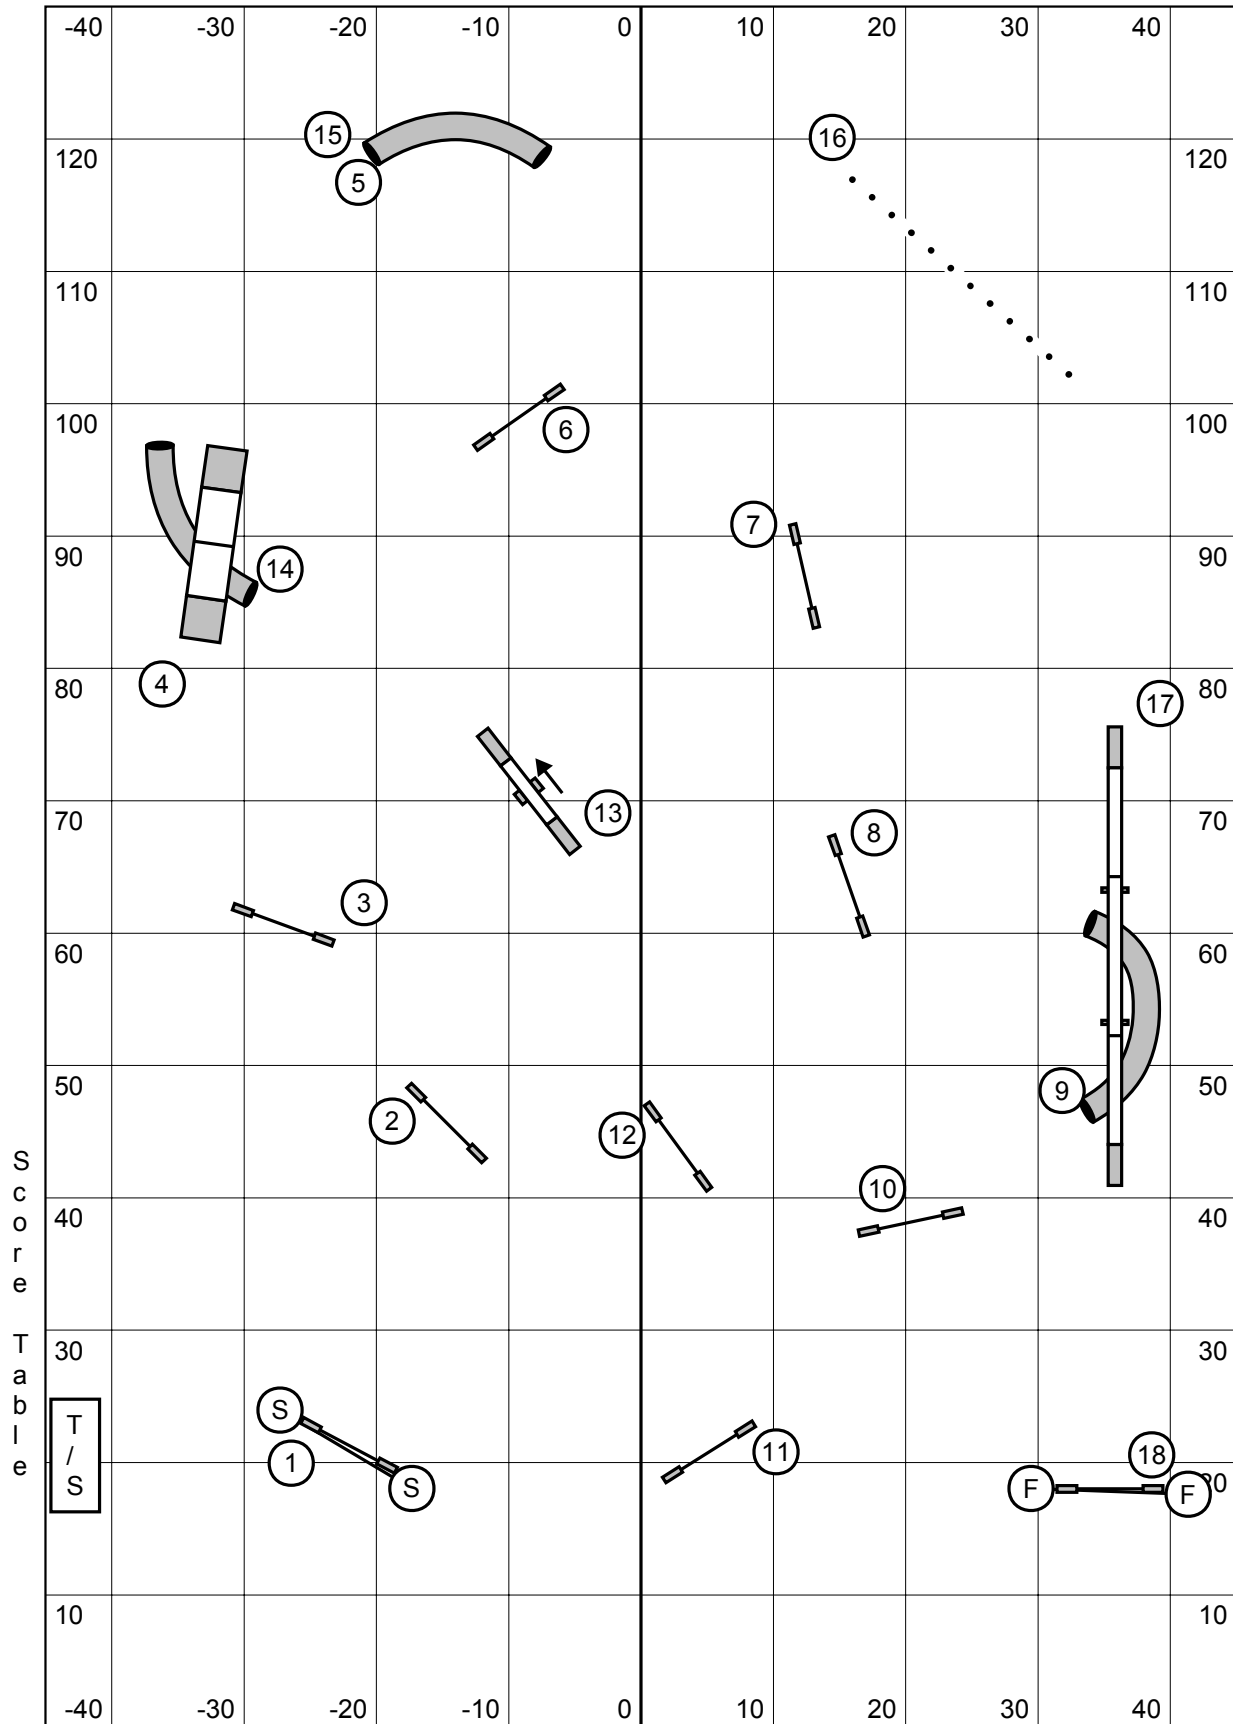

Senior / Champion Speedstakes

Entry / Exit

map is only an approximation

Entry / Exit

Criterion Agility UKI
 The Fieldhouse Northford, CT
 Ashley Anderson
 Sunday Jan 30, 2022

Snooker - Open (All Levels)

3 Reds. In Opening, everything bidirectional.
 In Closing, #2 bidirectional, all else as numbered.
 Must begin with Start Jump, and End with Finish Jump, in
 correct direction. Finish is Live at all times.

map is only an approximation

Entry / Exit

Criterion Agility UKI
 The Fieldhouse Northford, CT
 Ashley Anderson
 Sunday Jan 30, 2022

Senior / Champion Agility 1

Entry / Exit

map is only an approximation

Entry / Exit

Senior / Champion Agility 2

Entry / Exit

map is only an approximation

Entry / Exit