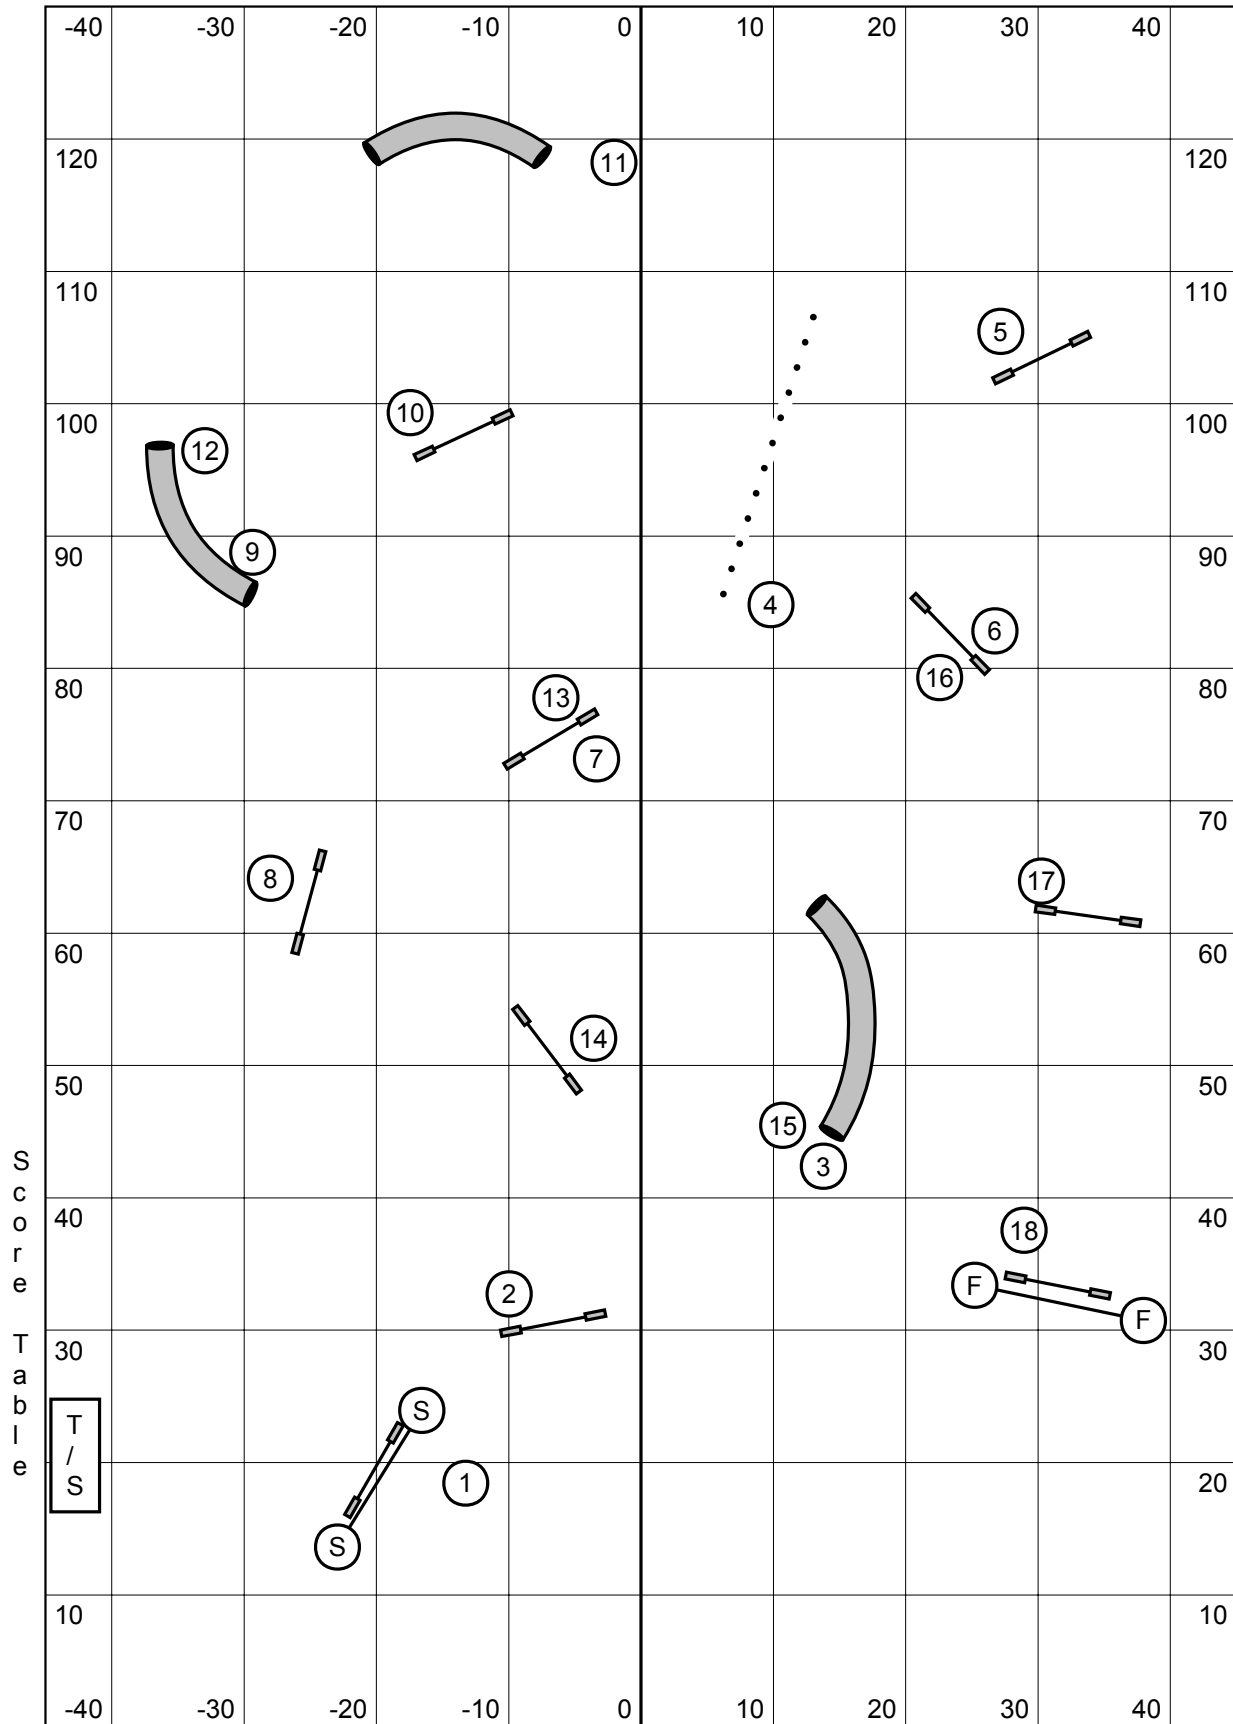

Senior / Champion Speedstakes

Entry / Exit

map is only an approximation

Entry / Exit

Criterion Agility UKI
 The Fieldhouse Northford, CT
 Ashley Anderson
 Sunday Jan 30, 2022

Snooker - Open (All Levels)

3 Reds. In Opening, everything bidirectional.
 In Closing, #2 bidirectional, all else as numbered.
 Must begin with Start Jump, and End with Finish Jump, in
 correct direction. Finish is Live at all times.

Entry / Exit

Criterion Agility UKI
 The Fieldhouse Northford, CT
 Ashley Anderson
 Sunday Jan 30, 2022

Beginner / Novice Jumping 2

Entry / Exit

map is only an approximation

Entry / Exit

Criterion Agility UKI
 The Fieldhouse Northford, CT
 Ashley Anderson
 Sunday Jan 30, 2022

Senior / Champion Jumping 2

Entry / Exit

map is only an approximation

Entry / Exit

Criterion Agility UKI
 The Fieldhouse Northford, CT
 Ashley Anderson
 Sunday Jan 30, 2022

Beginner / Novice Agility 1

Entry / Exit