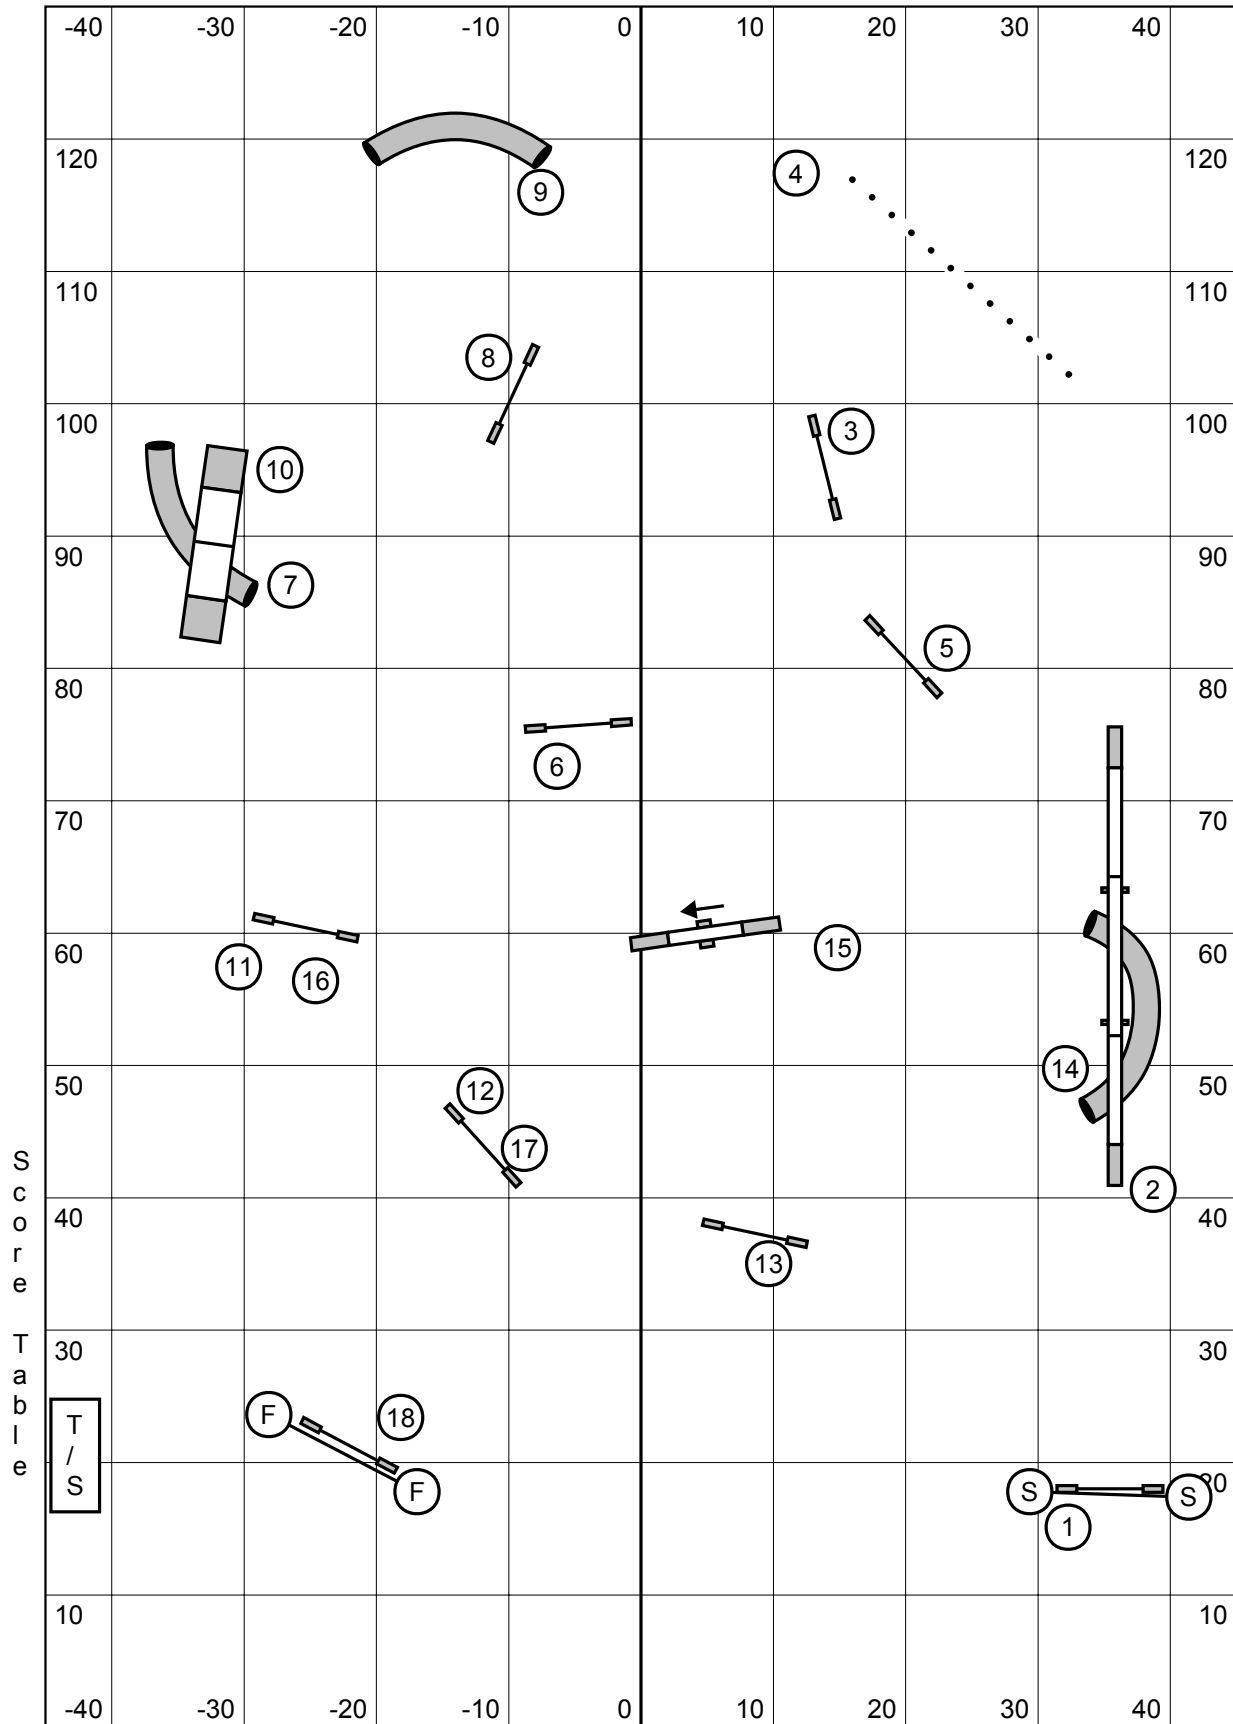

Senior / Champion Speedstakes

Entry / Exit

map is only an approximation

Entry / Exit

Criterion Agility UKI
 The Fieldhouse Northford, CT
 Ashley Anderson
 Sunday Jan 30, 2022

Snooker - Open (All Levels)

3 Reds. In Opening, everything bidirectional.
 In Closing, #2 bidirectional, all else as numbered.
 Must begin with Start Jump, and End with Finish Jump, in
 correct direction. Finish is Live at all times.

Senior / Champion Jumping 2

Entry / Exit

map is only an approximation

Entry / Exit

Criterion Agility UKI
 The Fieldhouse Northford, CT
 Ashley Anderson
 Sunday Jan 30, 2022

Beginner / Novice Agility 1

Entry / Exit

map is only an approximation

Entry / Exit

Criterion Agility UKI
 The Fieldhouse Northford, CT
 Ashley Anderson
 Sunday Jan 30, 2022

Senior / Champion Agility 1

Entry / Exit

map is only an approximation

Entry / Exit