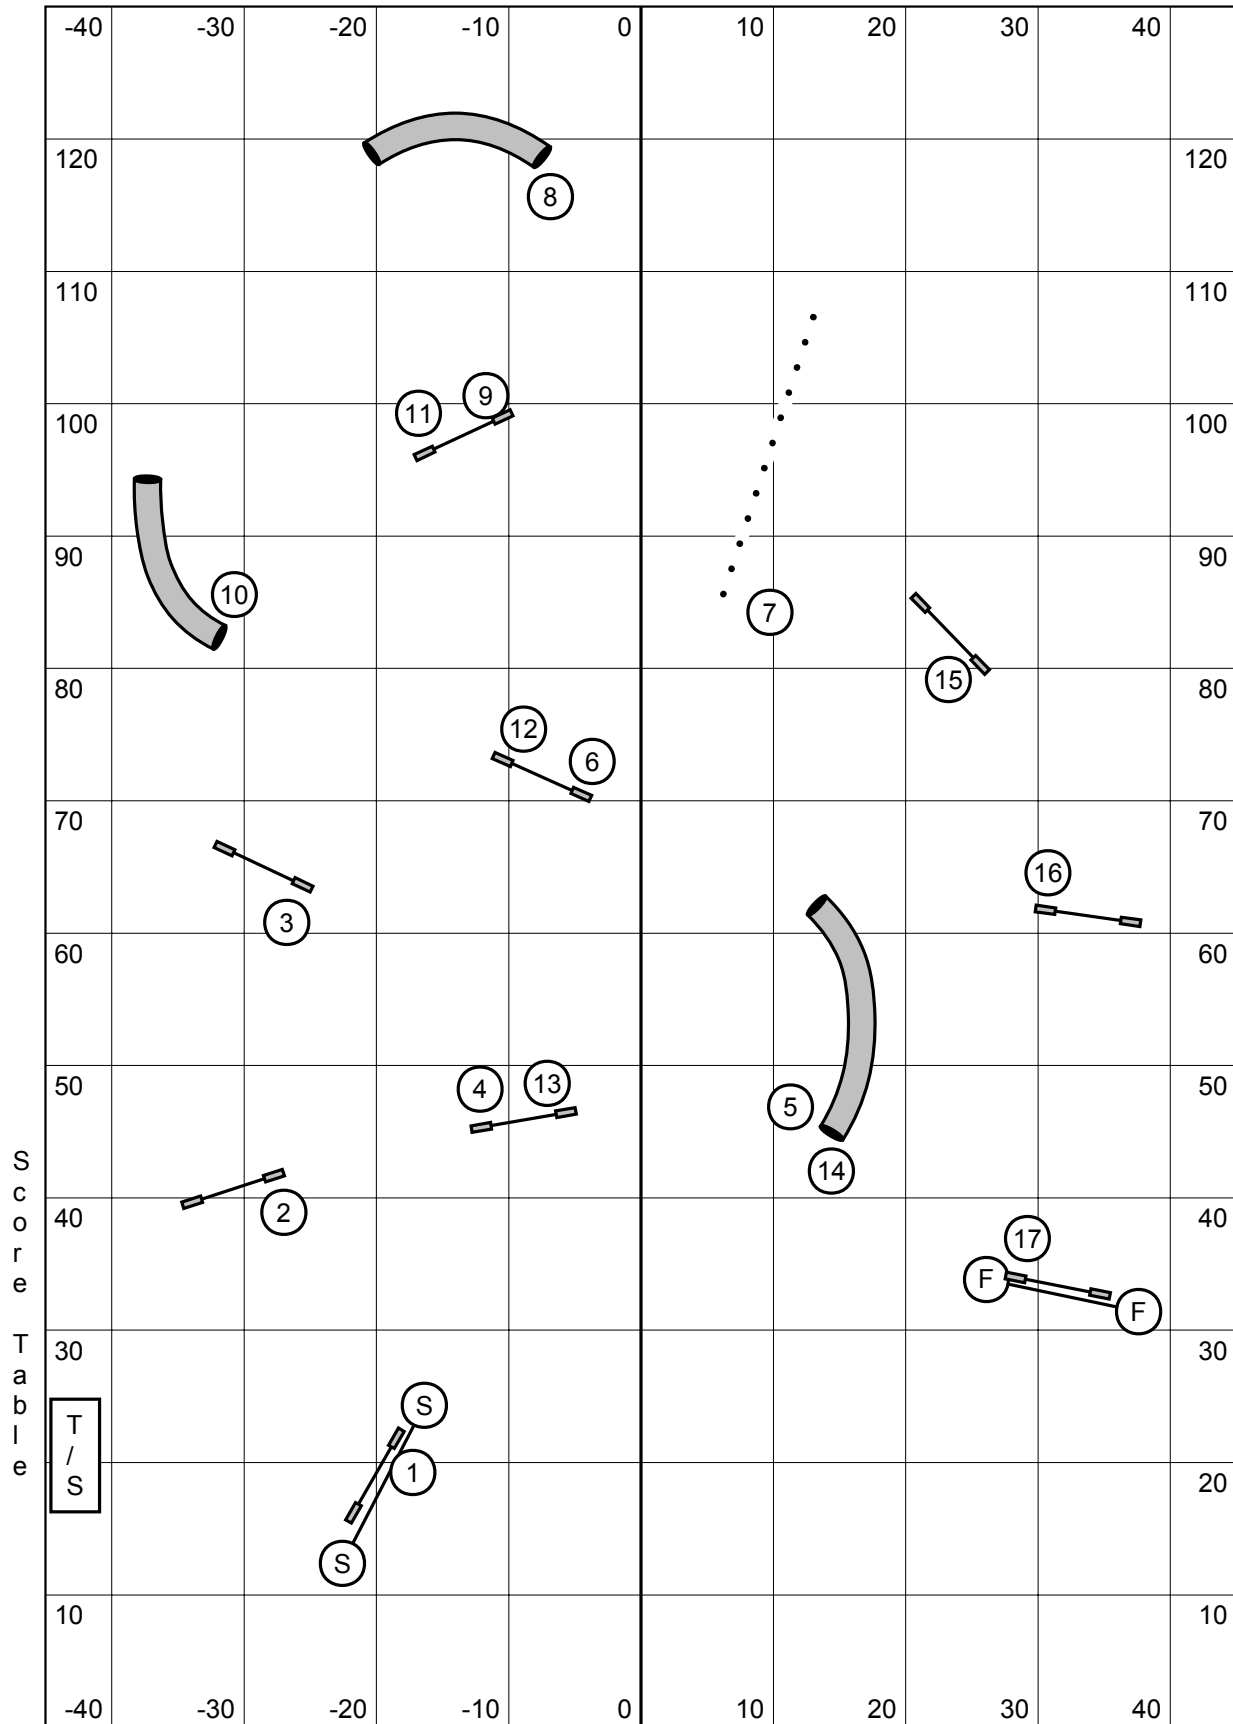

Senior / Champion Speedstakes

Entry / Exit

map is only an approximation

Entry / Exit

Criterion Agility UKI
 The Fieldhouse Northford, CT
 Ashley Anderson
 Sunday Jan 30, 2022

Snooker - Open (All Levels)

3 Reds. In Opening, everything bidirectional.
 In Closing, #2 bidirectional, all else as numbered.
 Must begin with Start Jump, and End with Finish Jump, in
 correct direction. Finish is Live at all times.

Entry / Exit

map is only an approximation

Entry / Exit

Criterion Agility UKI
 The Fieldhouse Northford, CT
 Ashley Anderson
 Sunday Jan 30, 2022

Senior / Champion Jumping 1

Entry / Exit

map is only an approximation

Entry / Exit

Criterion Agility UKI
 The Fieldhouse Northford, CT
 Ashley Anderson
 Sunday Jan 30, 2022

Beginner / Novice Jumping 2

Entry / Exit

map is only an approximation

Entry / Exit

Criterion Agility UKI
 The Fieldhouse Northford, CT
 Ashley Anderson
 Sunday Jan 30, 2022