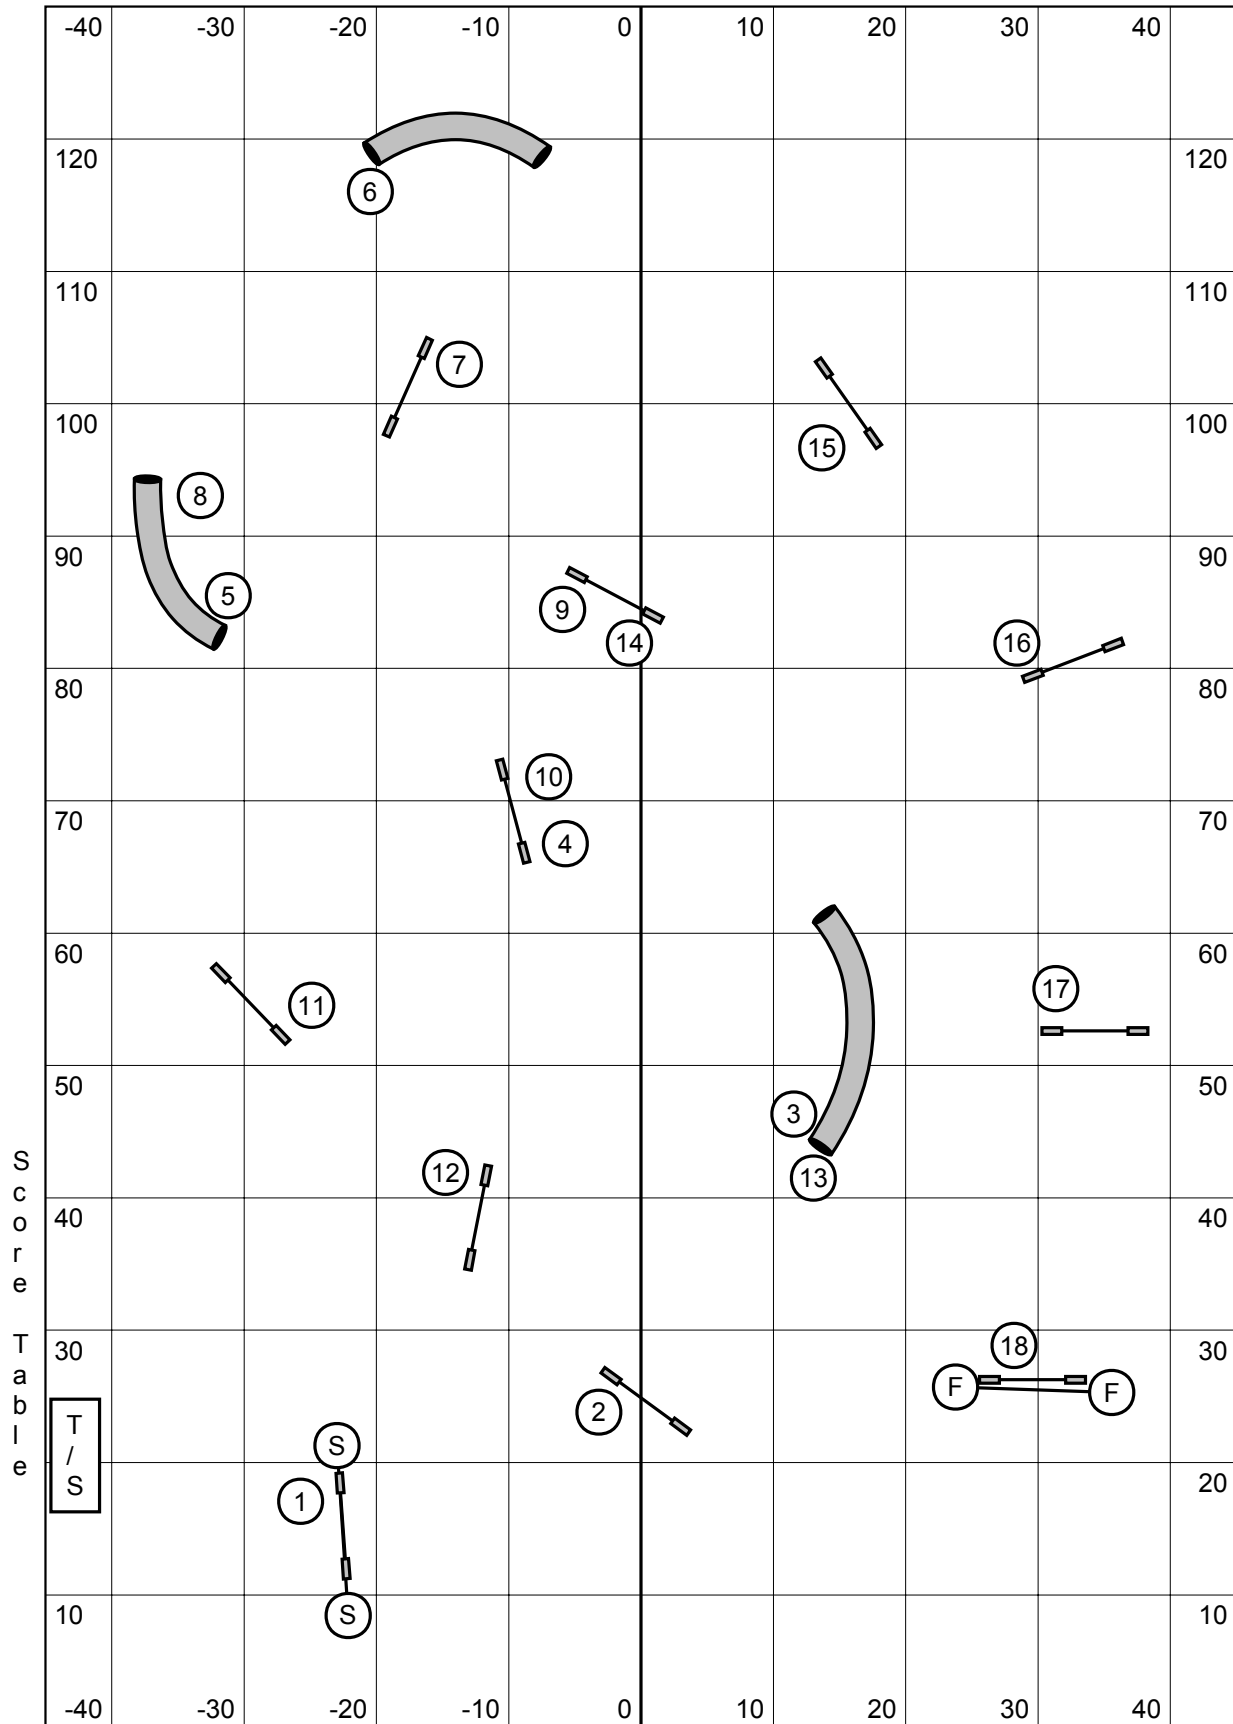

Criterion Agility UKI
 The Fieldhouse Northford, CT
 Ashley Anderson
 Sunday Jan 30, 2022

Beginner / Novice Speedstakes

Entry / Exit

map is only an approximation

Entry / Exit

Criterion Agility UKI
 The Fieldhouse Northford, CT
 Ashley Anderson
 Sunday Jan 30, 2022

Senior / Champion Speedstakes

Entry / Exit

map is only an approximation

Entry / Exit

Criterion Agility UKI
 The Fieldhouse Northford, CT
 Ashley Anderson
 Sunday Jan 30, 2022

Snooker - Open (All Levels)

3 Reds. In Opening, everything bidirectional.
 In Closing, #2 bidirectional, all else as numbered.
 Must begin with Start Jump, and End with Finish Jump, in
 correct direction. Finish is Live at all times.

Course Times:
 Reg 24/22/20 = 44 sec
 Reg 16/12/8 = 46 sec
 Select 20/16 = 46 sec
 Select 12/8/4 = 48 sec

Criterion Agility UKI
 The Fieldhouse Northford, CT
 Ashley Anderson
 Sunday Jan 30, 2022

Beginner / Novice Jumping 1