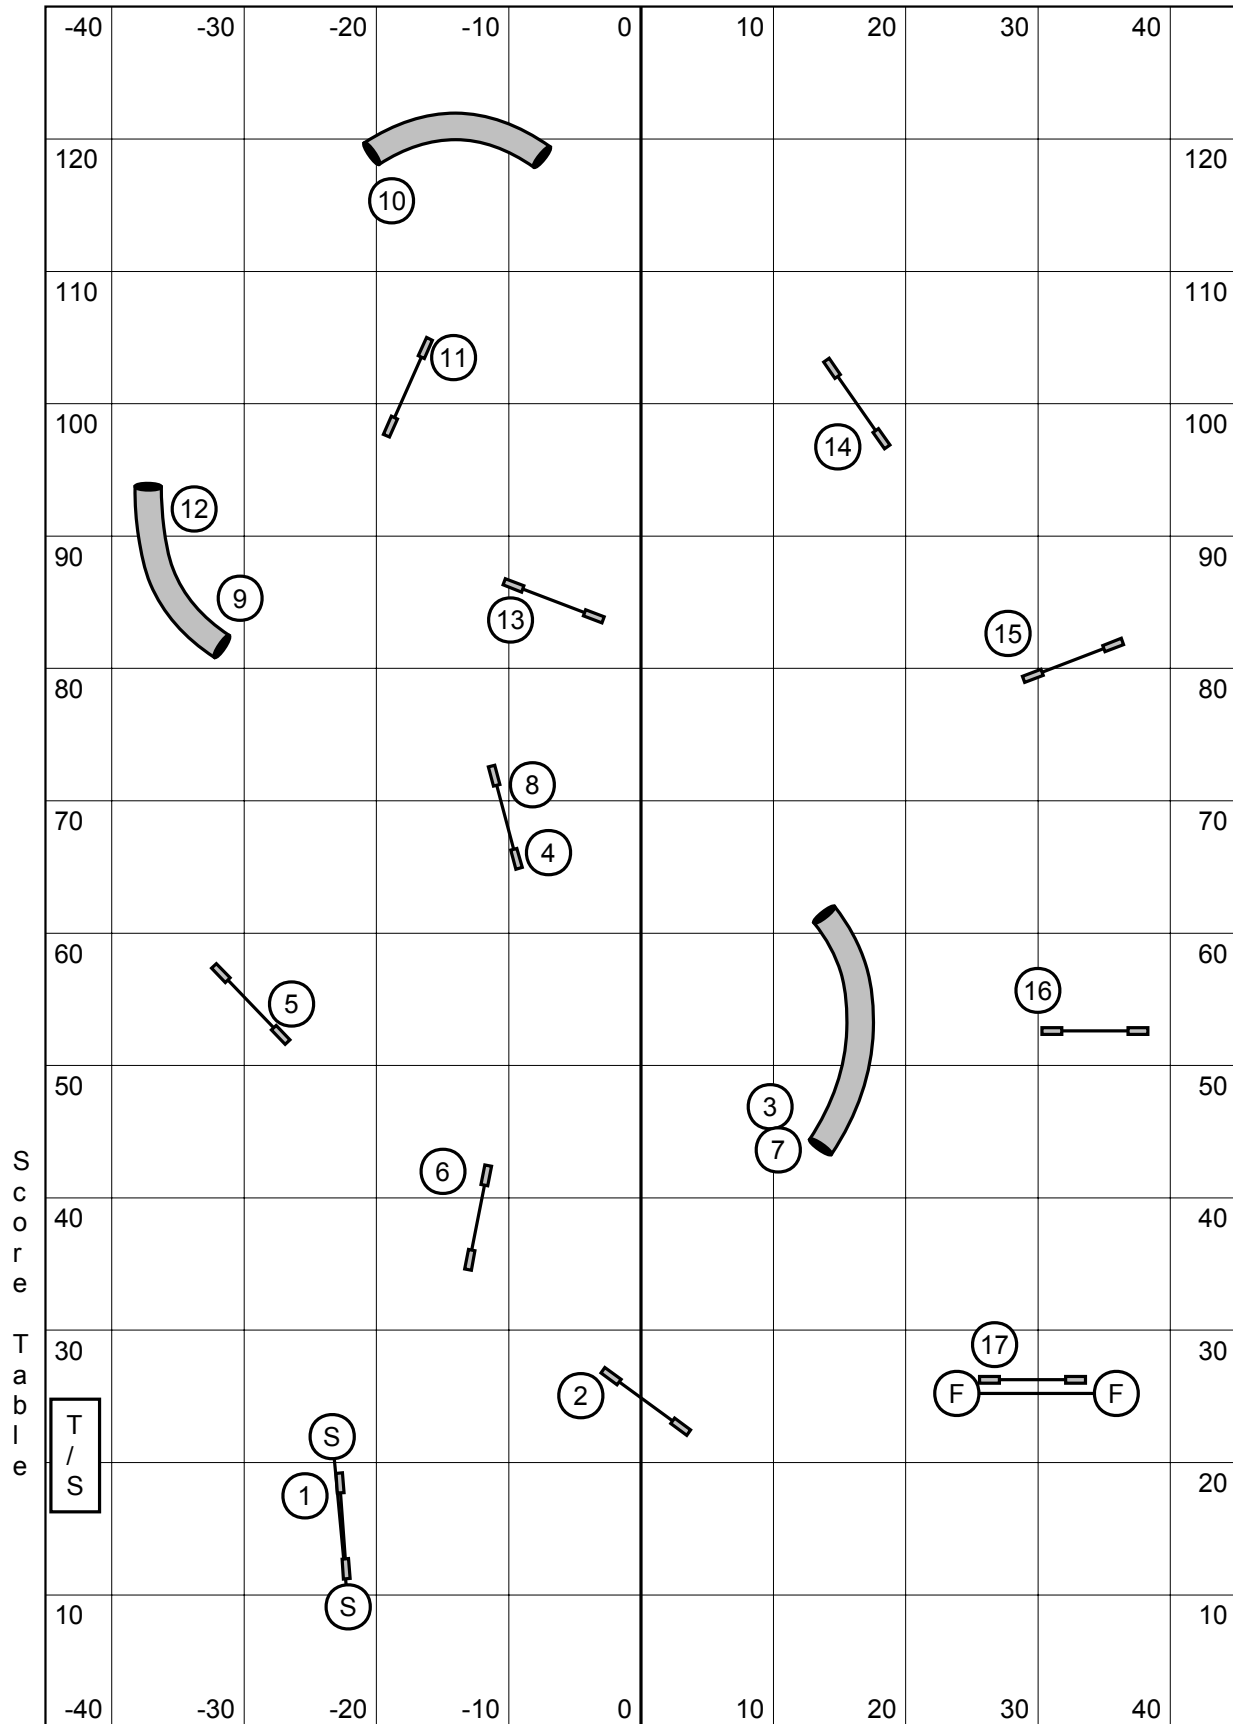

Criterion Agility UKI
 The Fieldhouse Northford, CT
 Ashley Anderson
 Sunday Jan 30, 2022

Beginner / Novice Speedstakes

Entry / Exit

map is only an approximation

Entry / Exit

Criterion Agility UKI
 The Fieldhouse Northford, CT
 Ashley Anderson
 Sunday Jan 30, 2022

Senior / Champion Speedstakes

Entry / Exit

map is only an approximation

Entry / Exit

Criterion Agility UKI
 The Fieldhouse Northford, CT
 Ashley Anderson
 Sunday Jan 30, 2022

Snooker - Open (All Levels)

3 Reds. In Opening, everything bidirectional.
 In Closing, #2 bidirectional, all else as numbered.
 Must begin with Start Jump, and End with Finish Jump, in
 correct direction. Finish is Live at all times.

Course Times:
 Reg 24/22/20 = 44 sec
 Reg 16/12/8 = 46 sec
 Select 20/16 = 46 sec
 Select 12/8/4 = 48 sec

Criterion Agility UKI
 The Fieldhouse Northford, CT
 Ashley Anderson
 Sunday Jan 30, 2022

Beginner / Novice Jumping 1