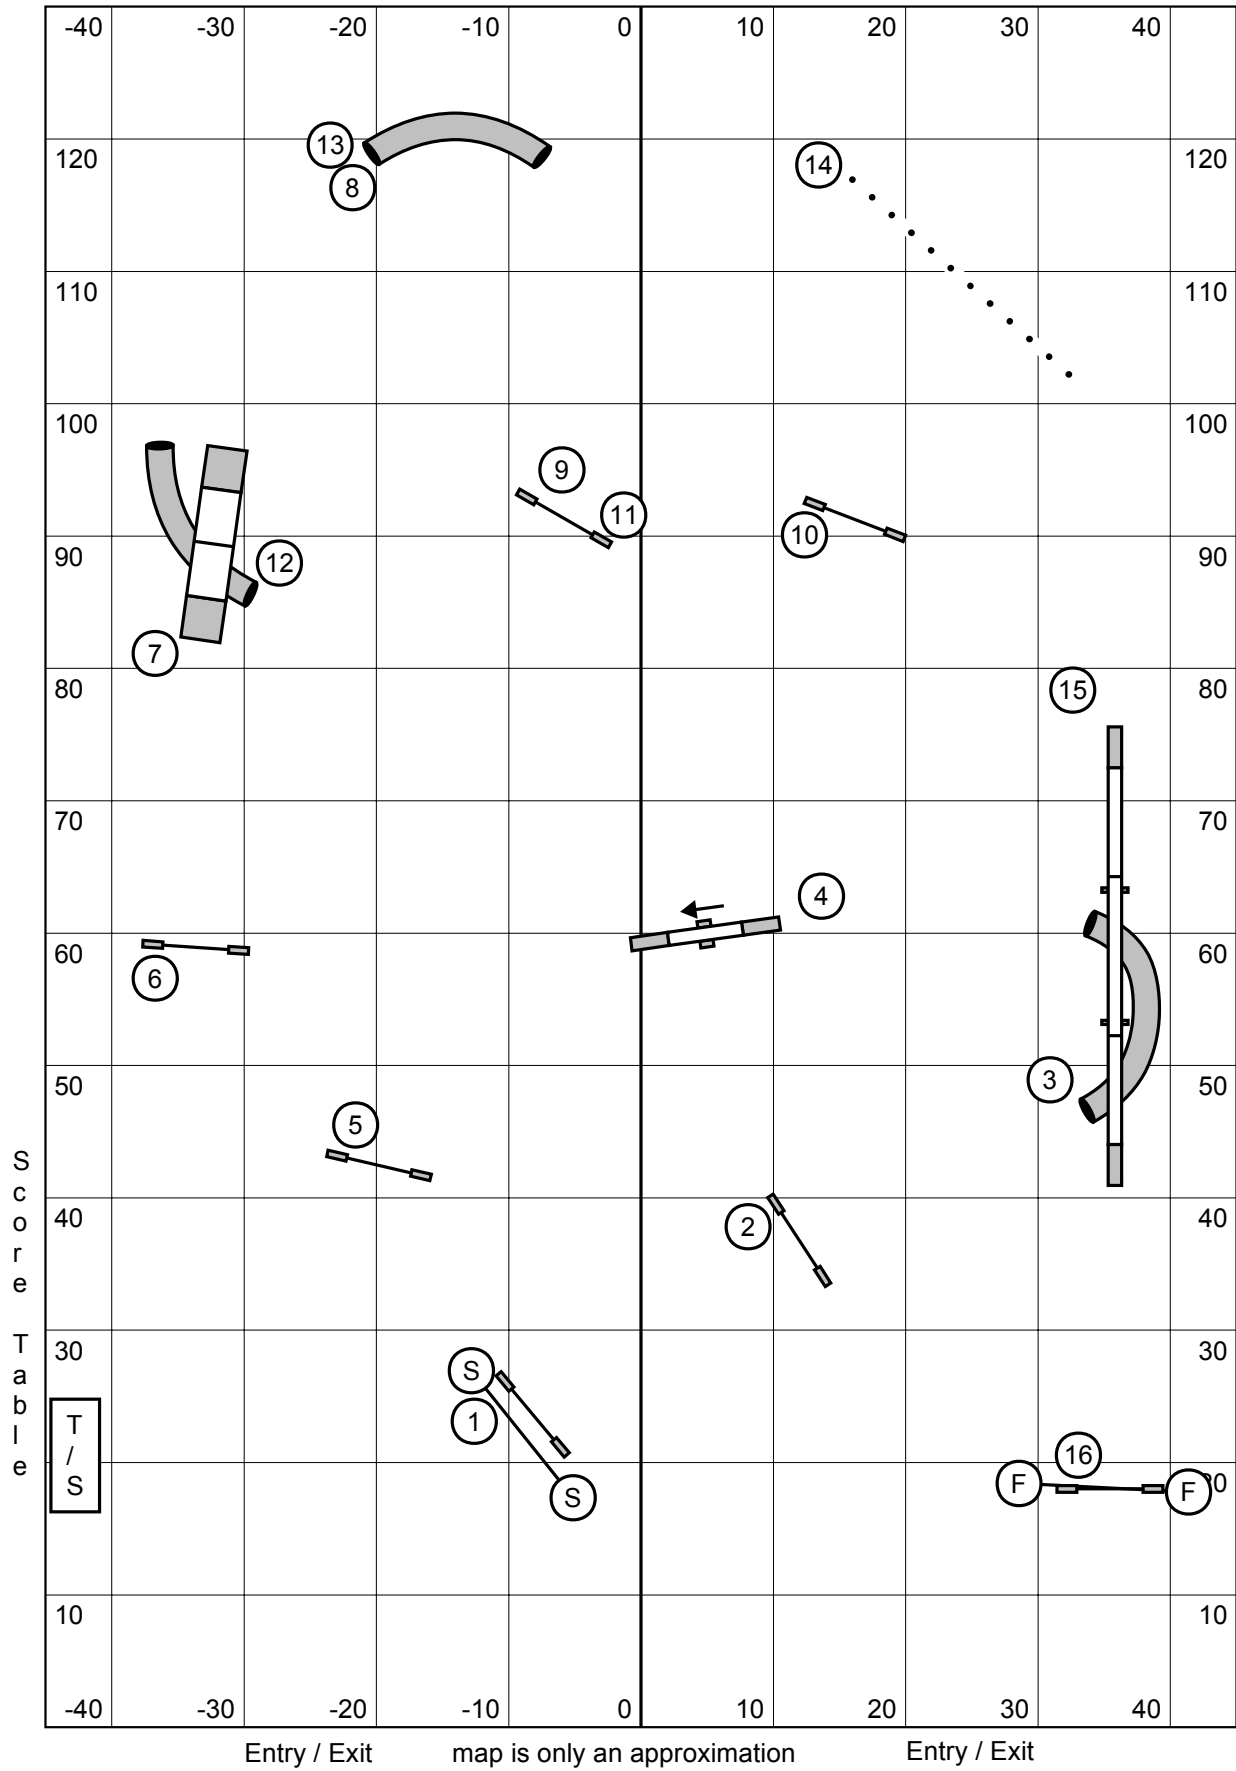

Criterion Agility UKI
The Fieldhouse Northford, CT
Ashley Anderson
Sunday Jan 30, 2022

Beginner / Novice Agility 2