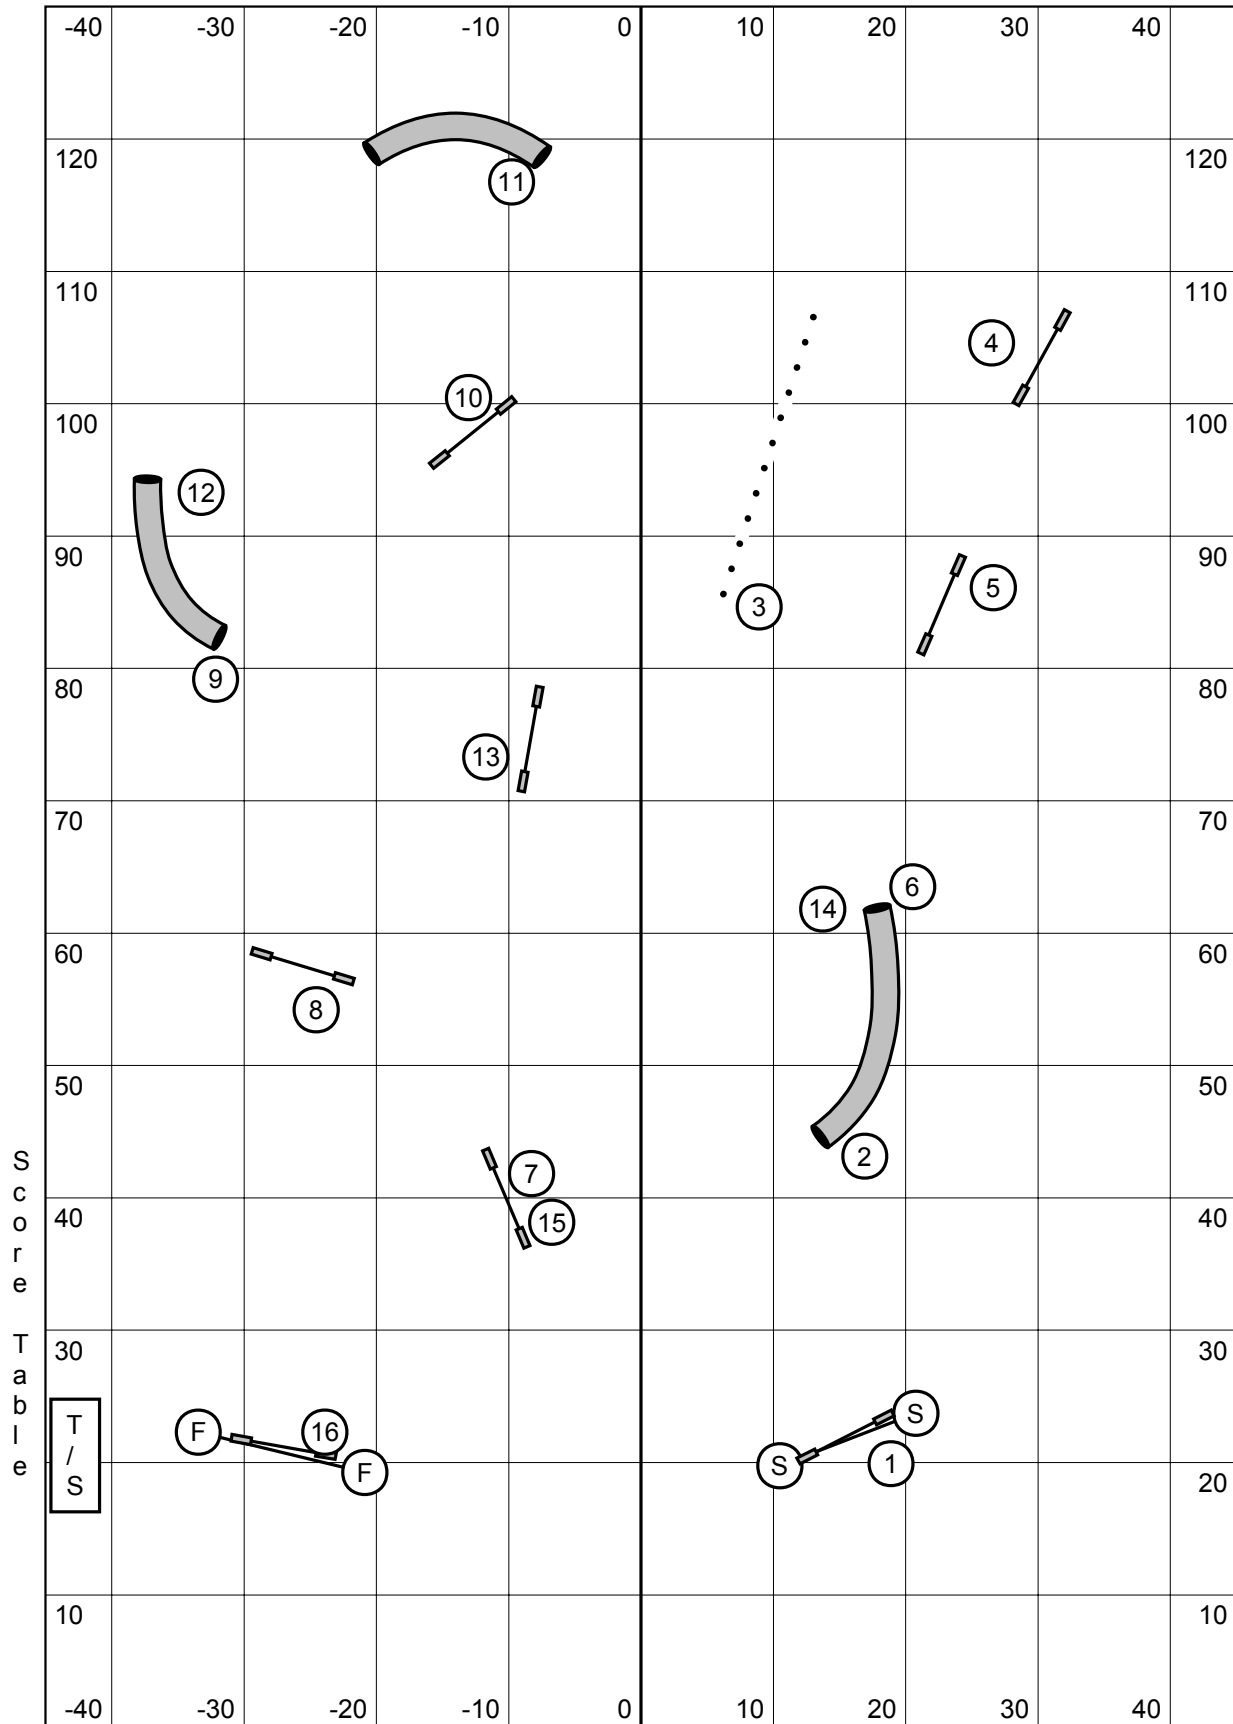

Senior / Champion Speedstakes

Entry / Exit

map is only an approximation

Entry / Exit

Criterion Agility UKI
 The Fieldhouse Northford, CT
 Ashley Anderson
 Sunday Jan 30, 2022

Snooker - Open (All Levels)

3 Reds. In Opening, everything bidirectional.
 In Closing, #2 bidirectional, all else as numbered.
 Must begin with Start Jump, and End with Finish Jump, in
 correct direction. Finish is Live at all times.

Course Times:
 Reg 24/22/20 = 44 sec
 Reg 16/12/8 = 46 sec
 Select 20/16 = 46 sec
 Select 12/8/4 = 48 sec

Criterion Agility UKI
 The Fieldhouse Northford, CT
 Ashley Anderson
 Sunday Jan 30, 2022

Beginner / Novice Jumping 1