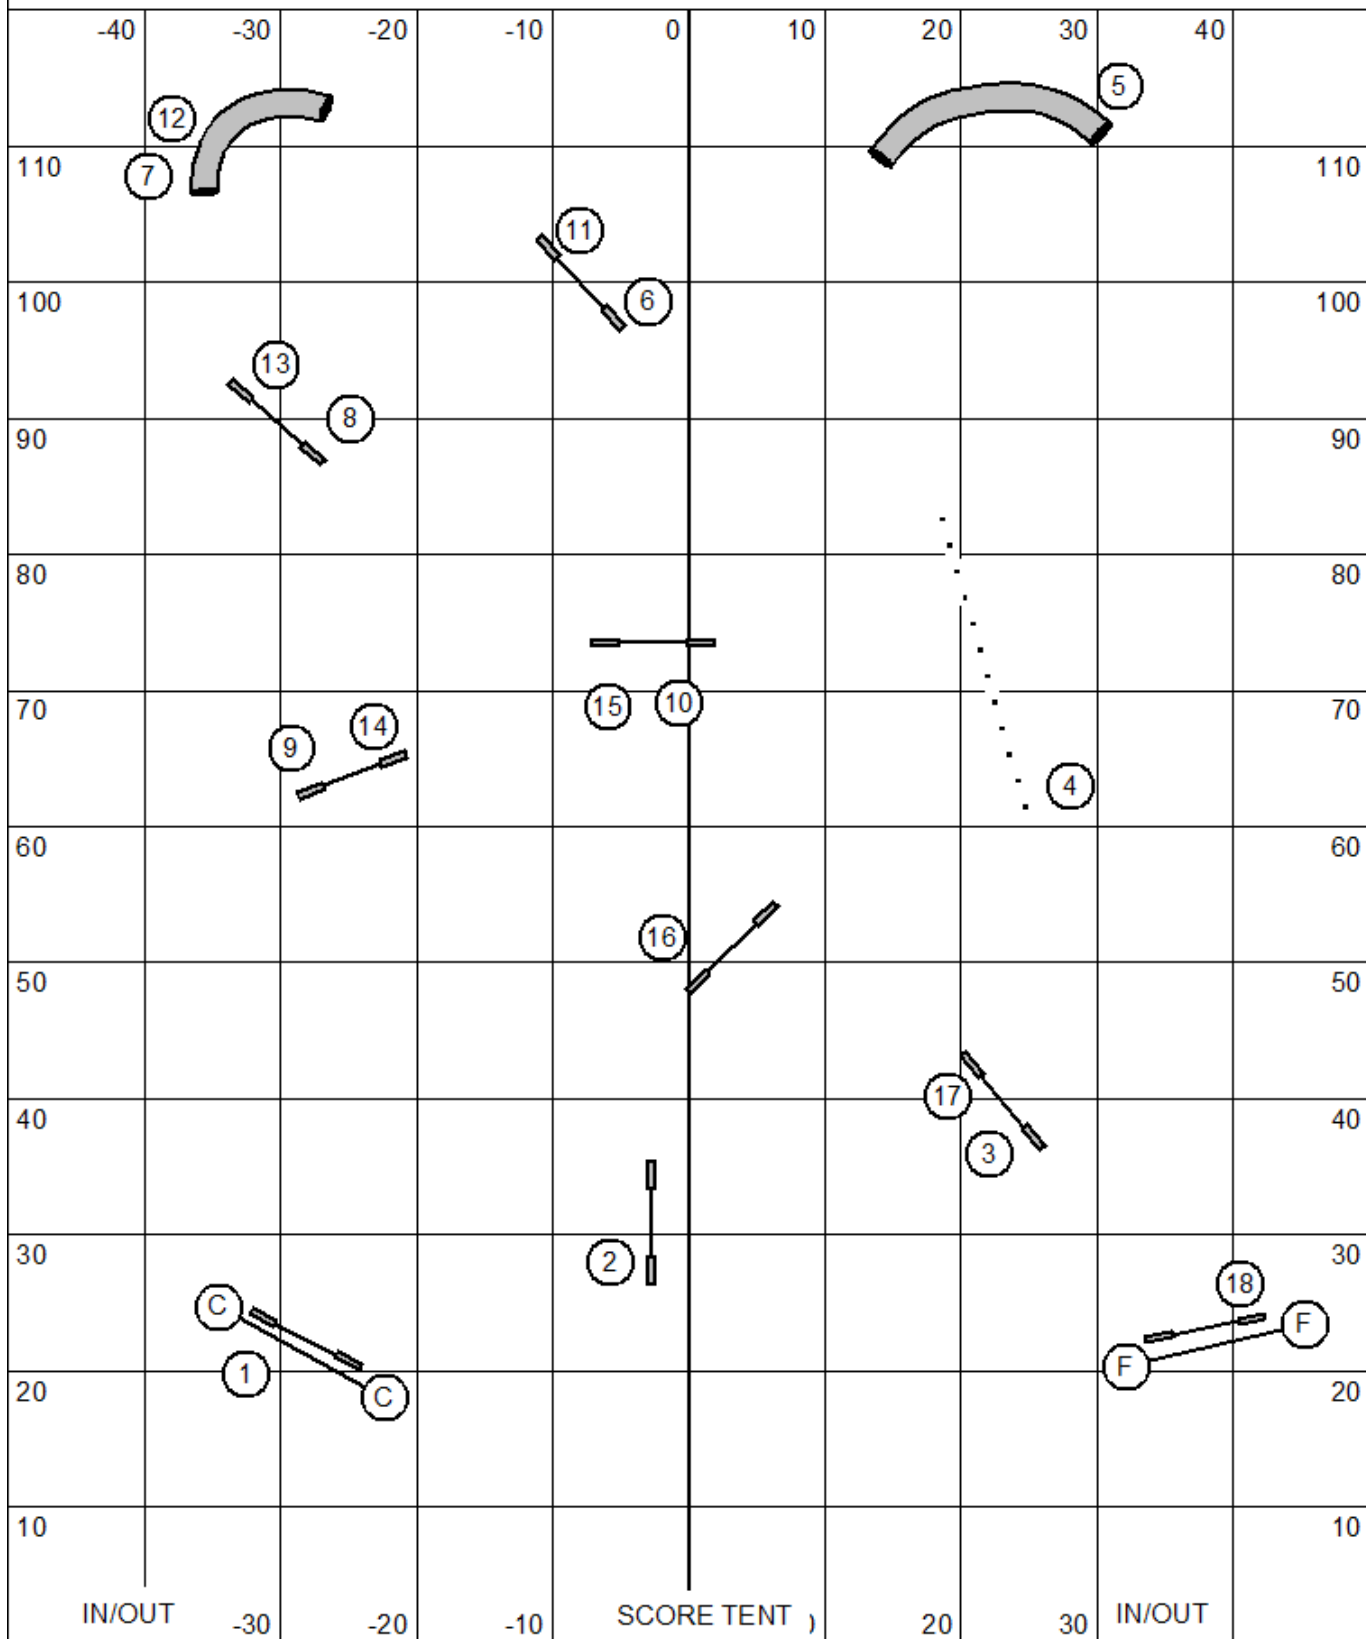

Course maps are an approximation

IN/OUT

Contact to contact OK

Data Driven Agility UKI
 Judge: Francisco Berjon
 September 25, 2021

Gamblers Senior / Champion

Opening: 25 sec.
 Close:
 24-22-20 16 sec
 16-12-8 17 sec
 Select
 20-16 17 sec
 12-8-4 18 sec
 Option 1: White circles - 15 points
 Option 2: White Squares - 10 points

Course maps are an approximation

Contact to contact OK

Agility Beginners / Novice

Course maps are an approximation

Agility Senior / Champion

Masters Series Agility

Course maps are an approximation

Jumping Beginners / Novice

Course maps are an approximation

Jumping Senior / Champion

Course maps are an approximation

Masters Series Jumping

Course maps are an approximation

Speedstakes Beginners / Novice

Course maps are an approximation