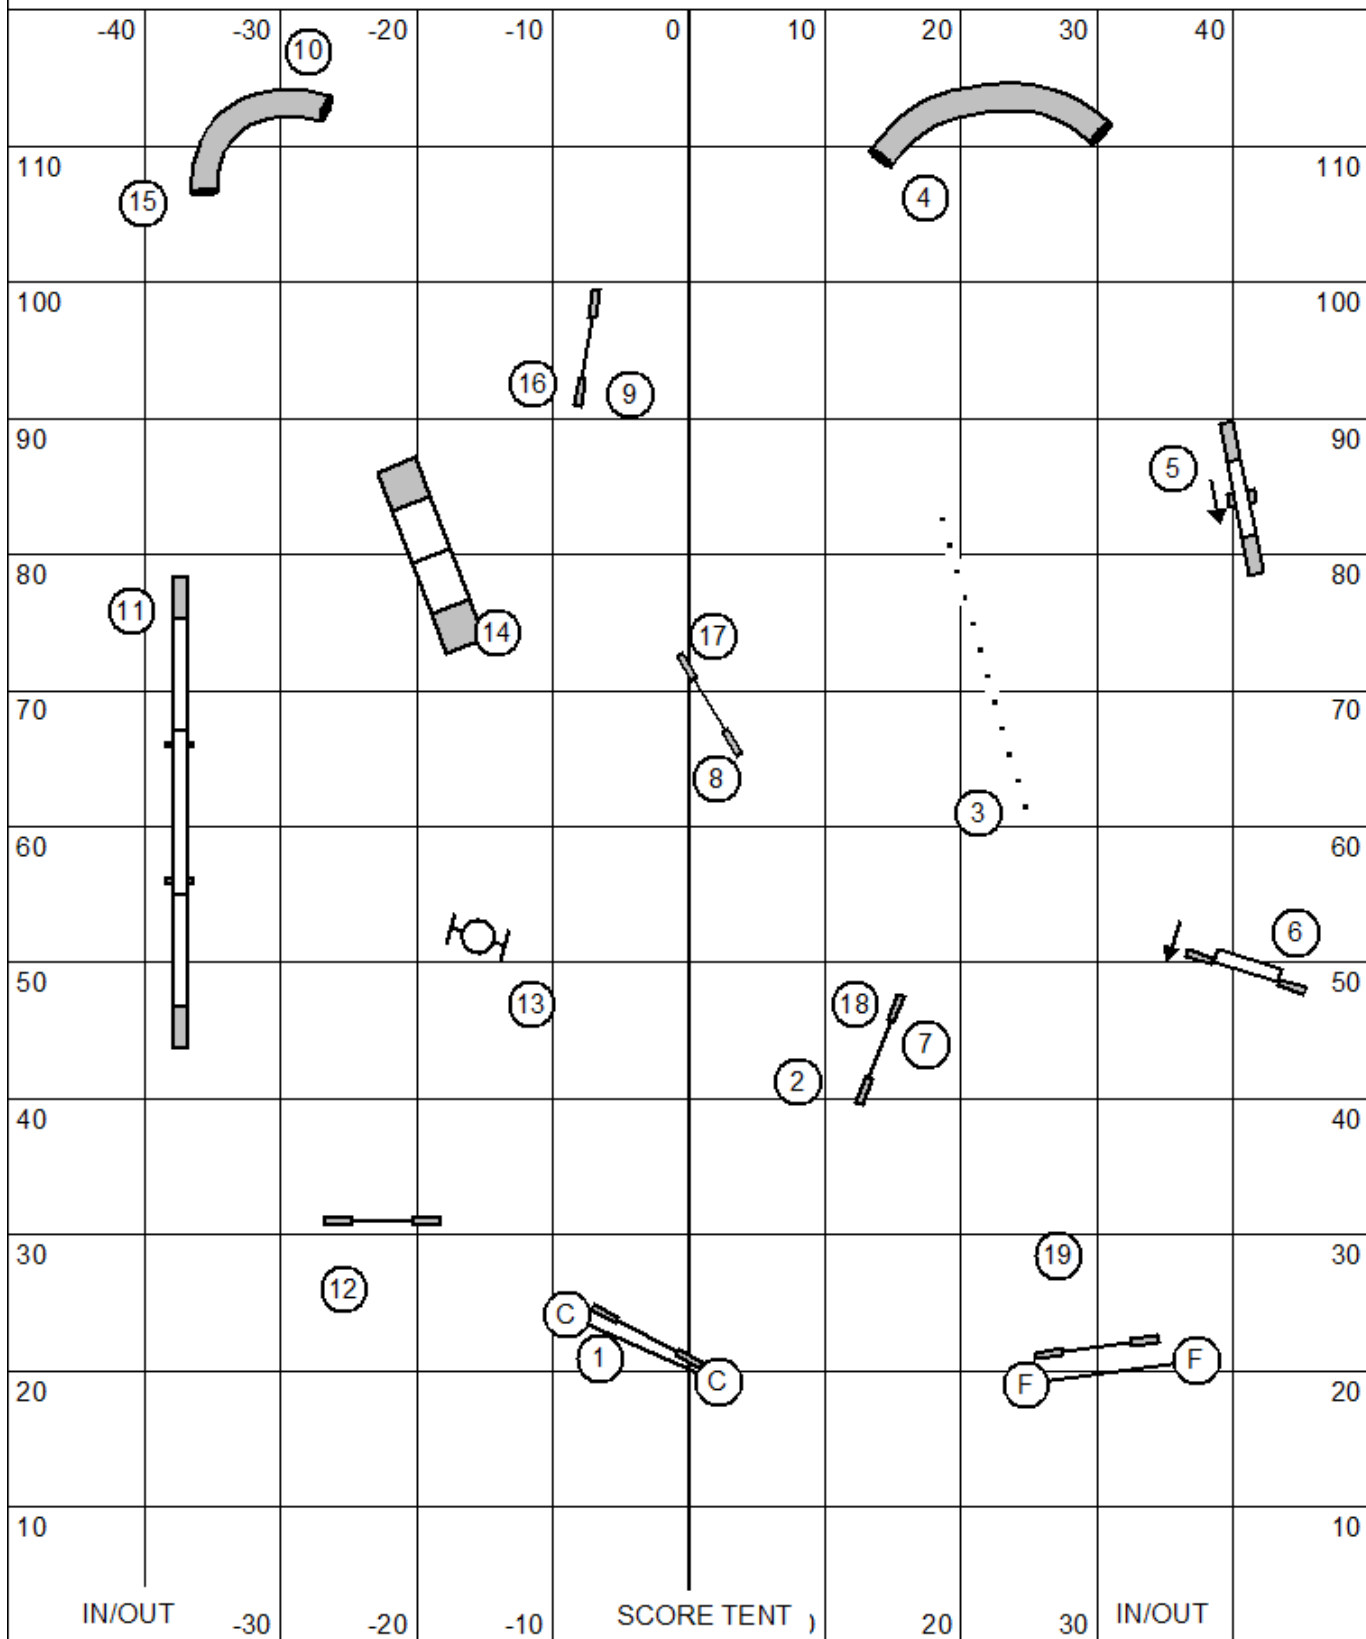

Course maps are an approximation

IN/OUT

Contact to contact OK

Data Driven Agility UKI
 Judge: Francisco Berjon
 September 25, 2021

Gamblers Senior / Champion

Opening: 25 sec.
 Close:
 24-22-20 16 sec
 16-12-8 17 sec
 Select
 20-16 17 sec
 12-8-4 18 sec
 Option 1: White circles - 15 points
 Option 2: White Squares - 10 points

Course maps are an approximation

Contact to contact OK

Agility Beginners / Novice

Course maps are an approximation

Agility Senior / Champion

Masters Series Agility

Course maps are an approximation

Jumping Beginners / Novice

Course maps are an approximation

Jumping Senior / Champion

Course maps are an approximation

Masters Series Jumping

Course maps are an approximation

Speedstakes Beginners / Novice

Course maps are an approximation