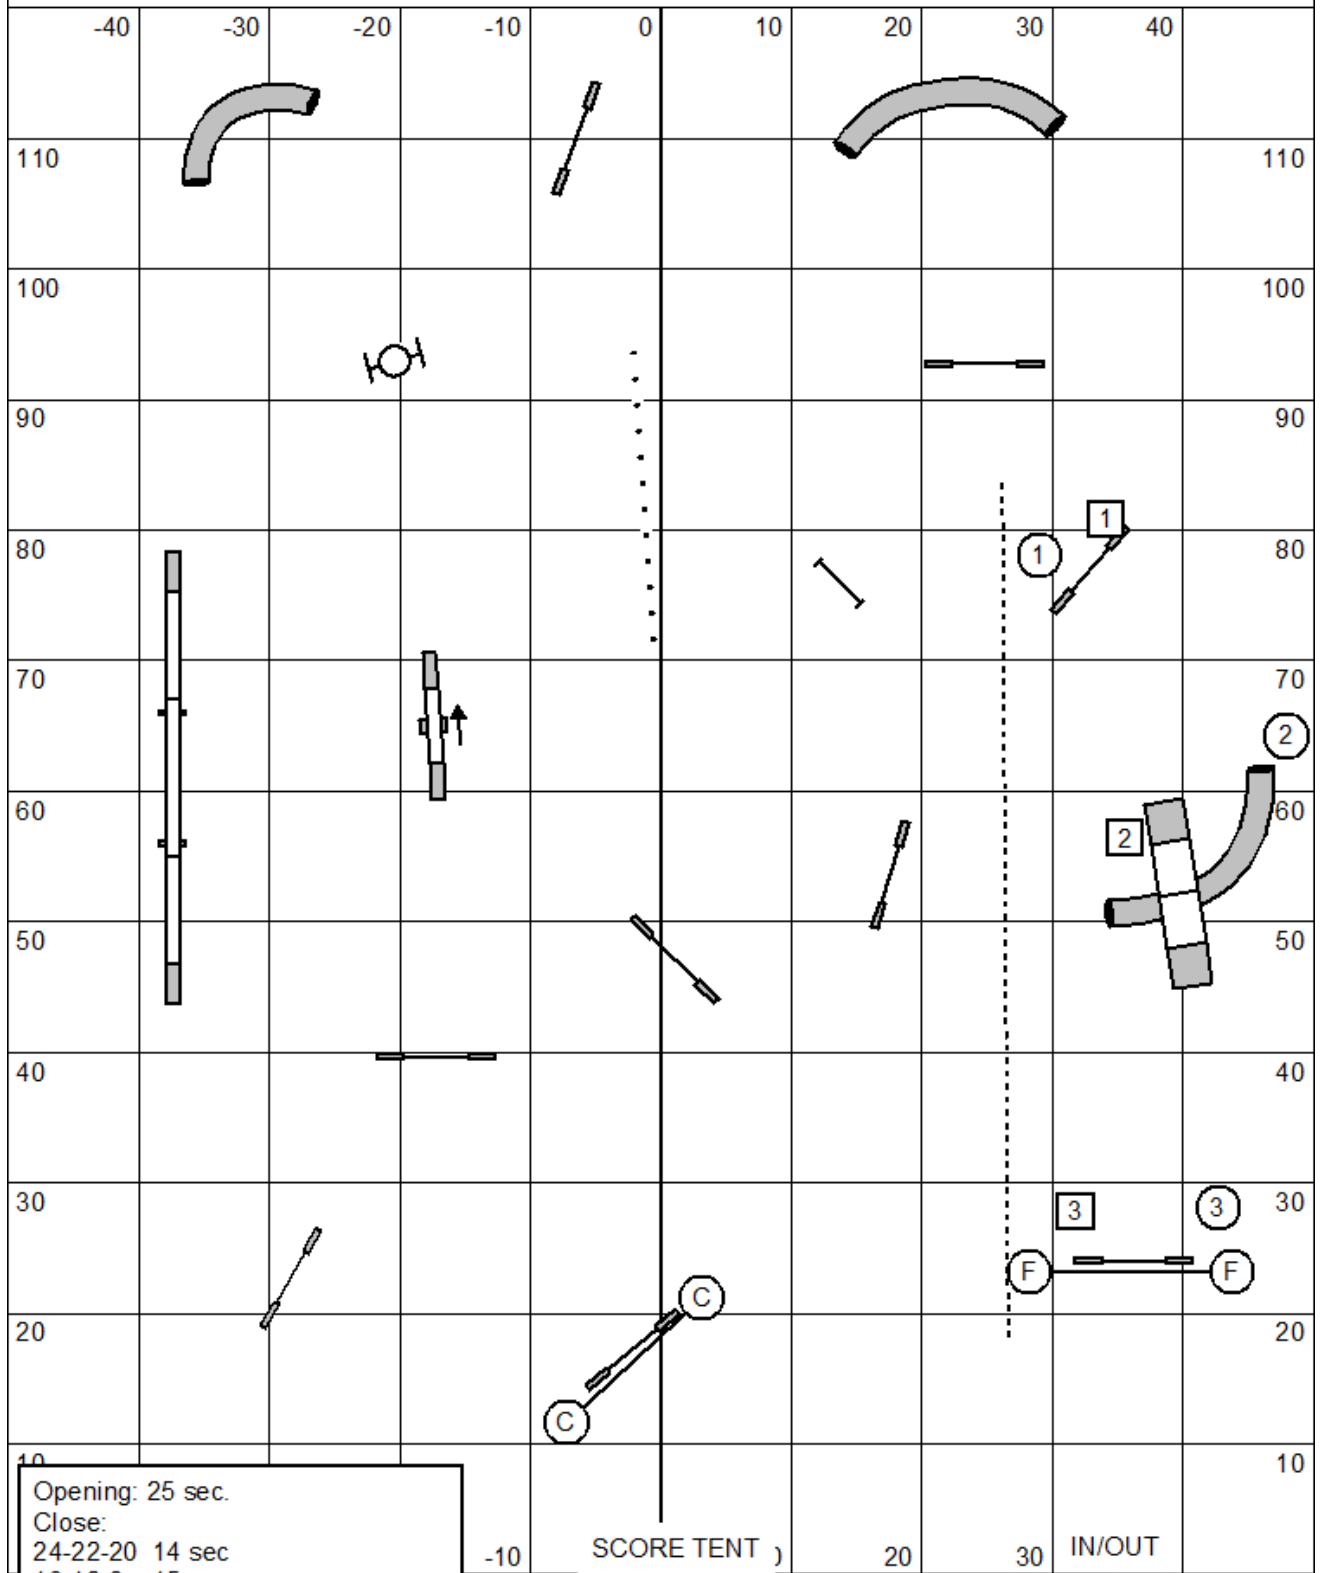

Gamblers Beginners / Novice

Opening: 25 sec.
 Close:
 24-22-20 14 sec
 16-12-8 15 sec
 Select
 20-16 15 sec
 12-8-4 16 sec
 Option 1: White circles - 15 points
 Option 2: White Squares - 10 points

SCORE TENT)

Course maps are an approximation

IN/OUT

Contact to contact OK

Data Driven Agility UKI
 Judge: Francisco Berjon
 September 25, 2021

Gamblers Senior / Champion

Opening: 25 sec.
 Close:
 24-22-20 16 sec
 16-12-8 17 sec
 Select
 20-16 17 sec
 12-8-4 18 sec
 Option 1: White circles - 15 points
 Option 2: White Squares - 10 points

Course maps are an approximation

Contact to contact OK

Agility Beginners / Novice

Course maps are an approximation

Agility Senior / Champion

Masters Series Agility

Course maps are an approximation

Jumping Beginners / Novice