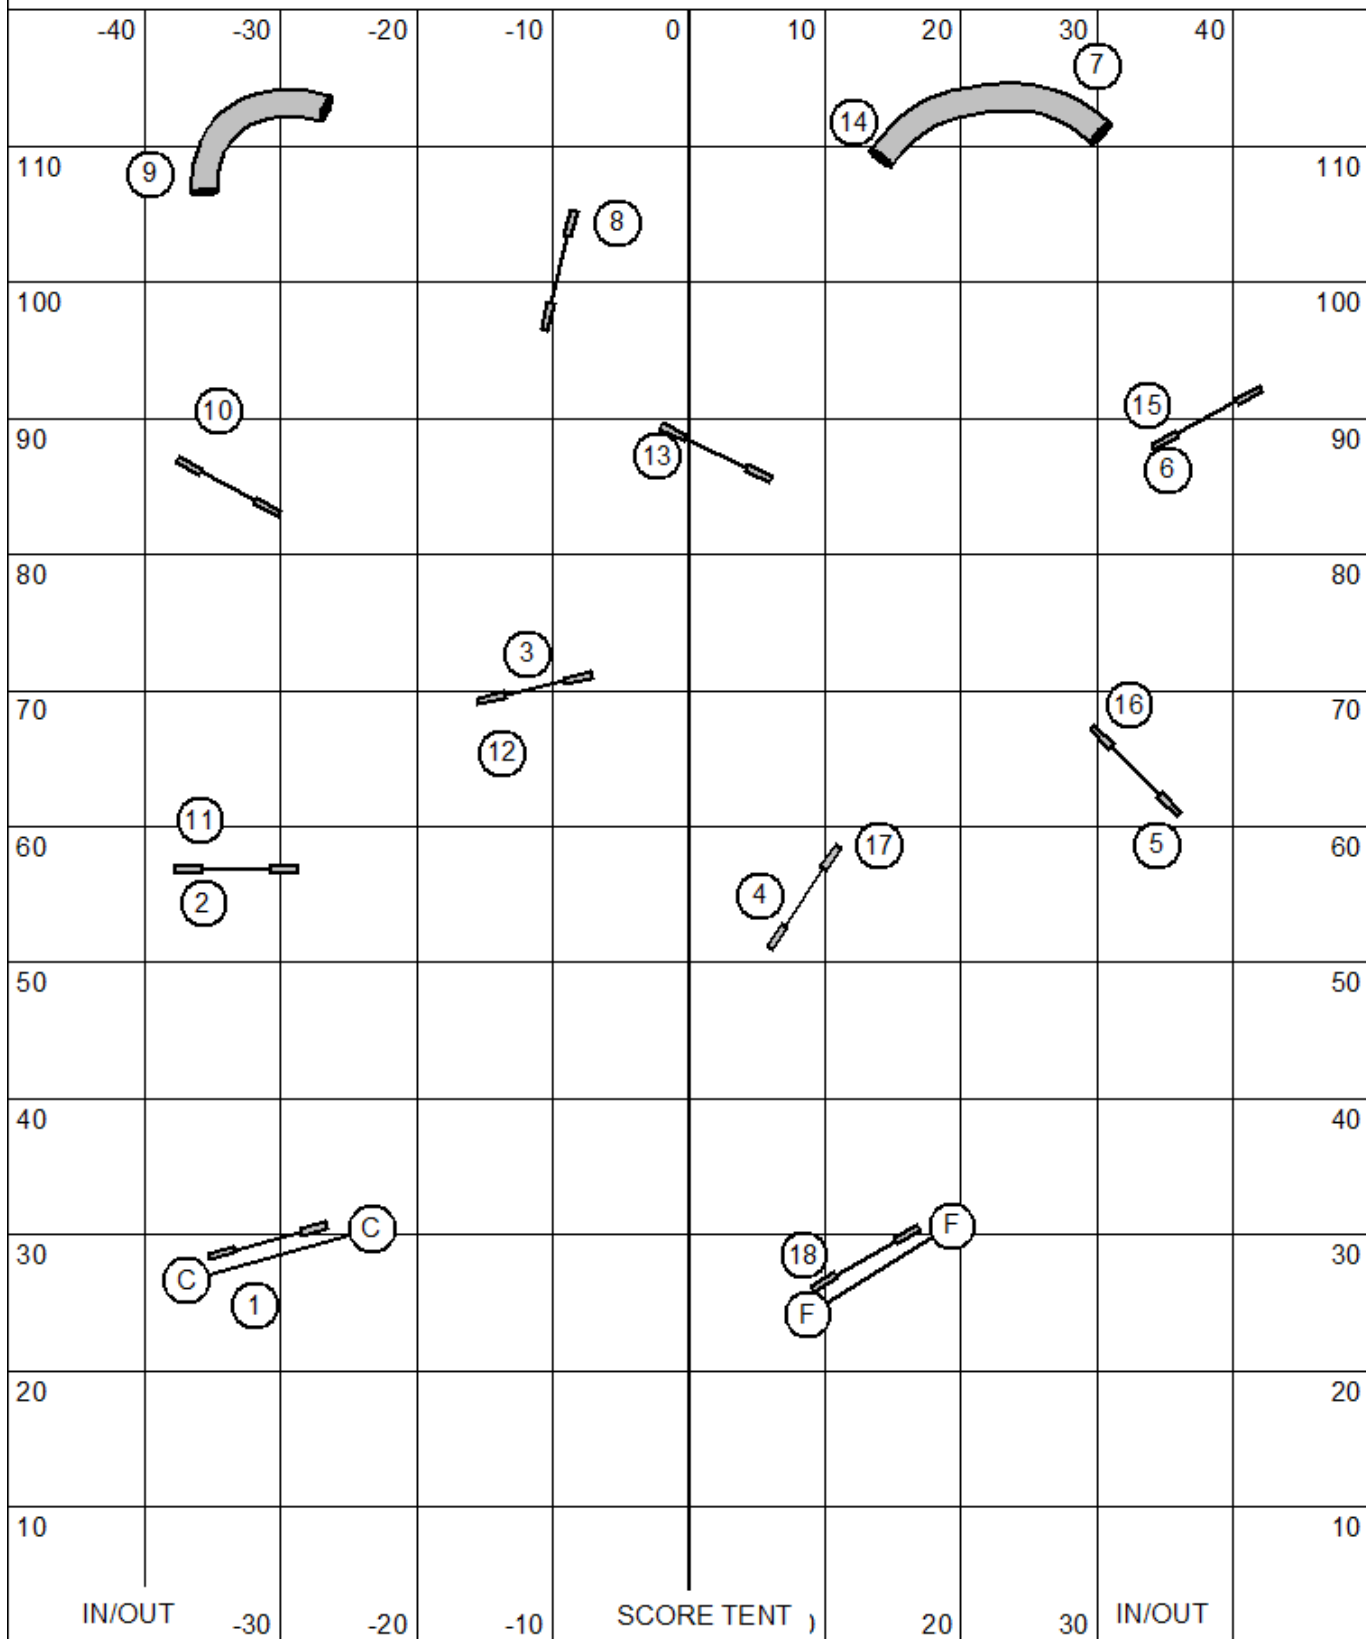

Course maps are an approximation

IN/OUT

Contact to contact OK

Data Driven Agility UKI
 Judge: Francisco Berjon
 September 25, 2021

Gamblers Senior / Champion

Opening: 25 sec.
 Close:
 24-22-20 16 sec
 16-12-8 17 sec
 Select
 20-16 17 sec
 12-8-4 18 sec
 Option 1: White circles - 15 points
 Option 2: White Squares - 10 points

Course maps are an approximation

Contact to contact OK

Agility Beginners / Novice

Course maps are an approximation

Agility Senior / Champion

Masters Series Agility

Course maps are an approximation

Jumping Beginners / Novice

Course maps are an approximation

Jumping Senior / Champion

Course maps are an approximation

Masters Series Jumping

Course maps are an approximation

Speedstakes Beginners / Novice

Course maps are an approximation