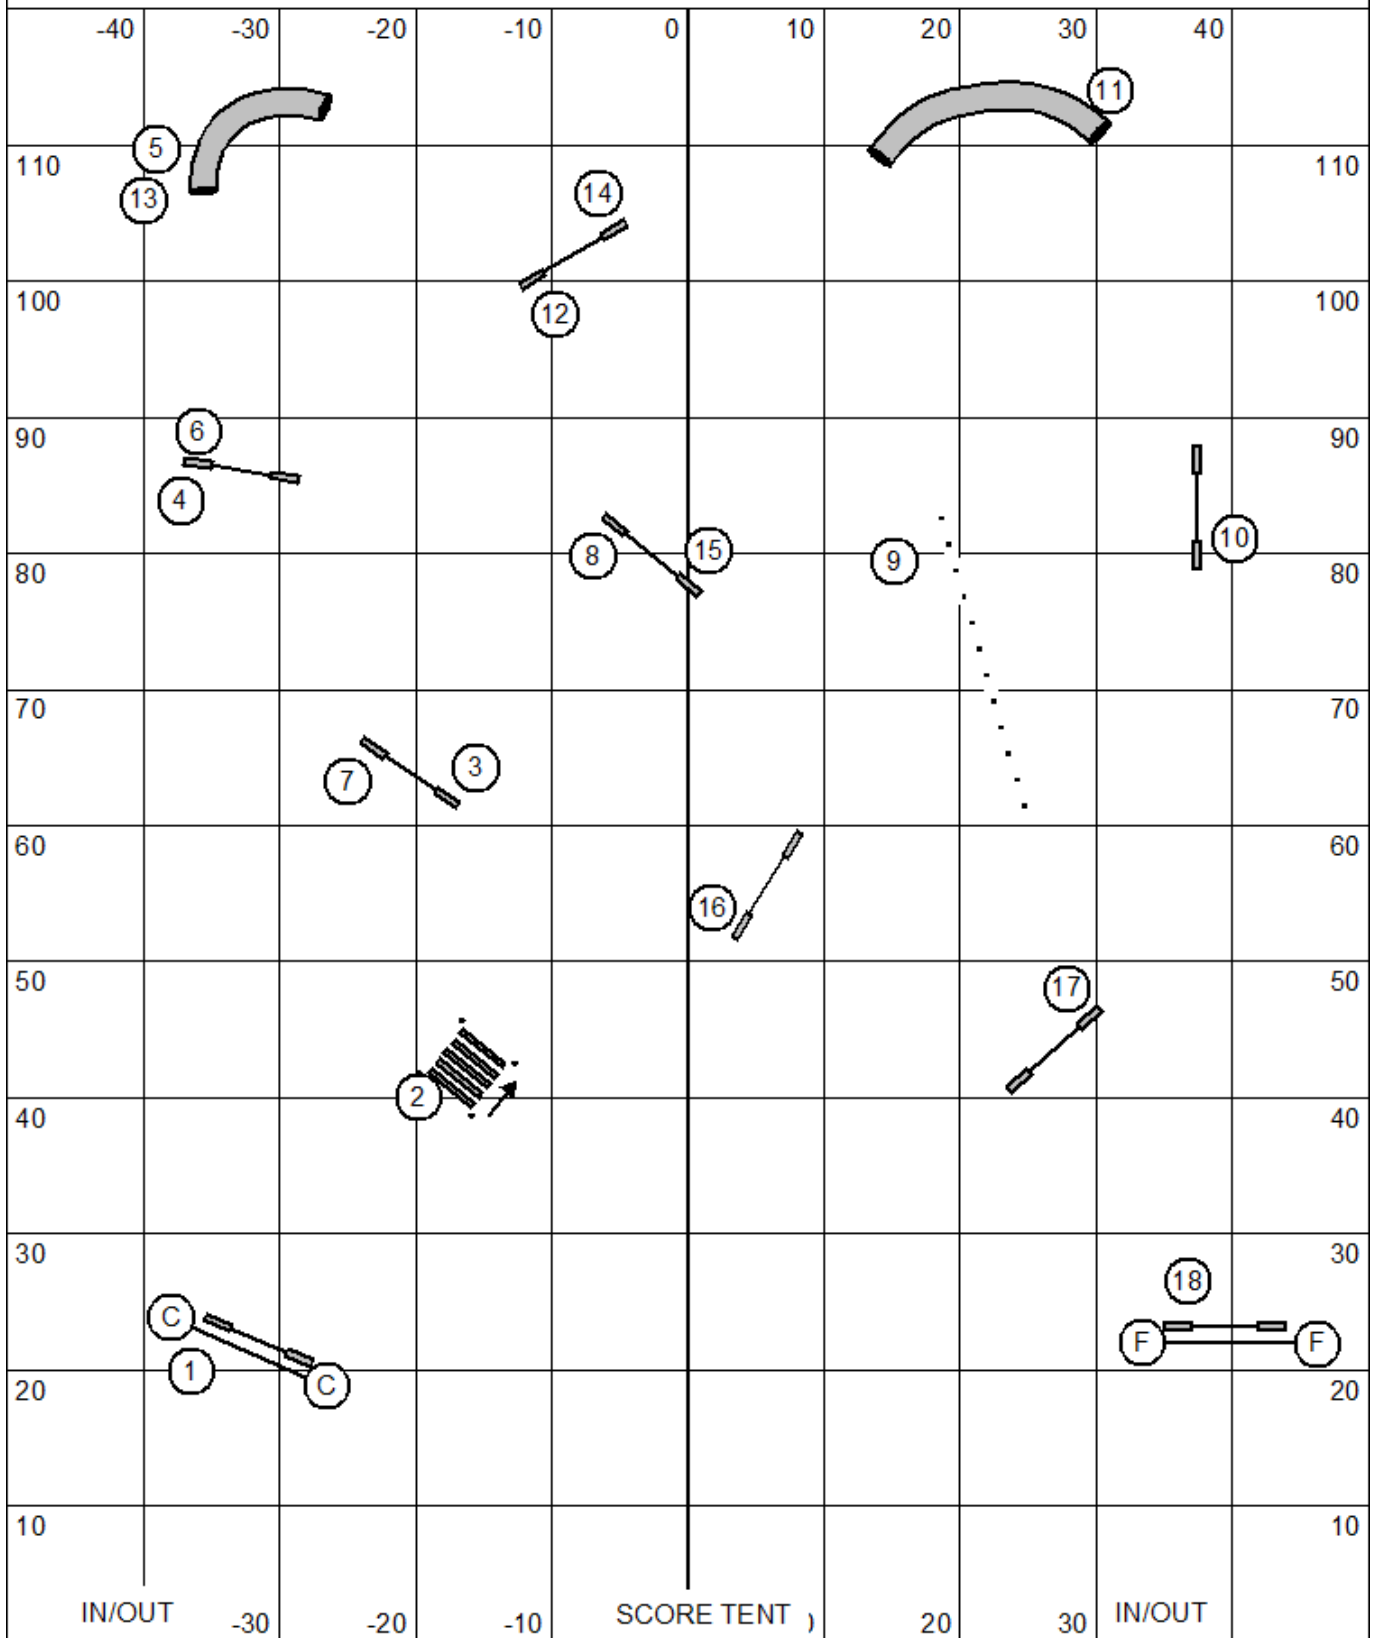

Course maps are an approximation

IN/OUT

Contact to contact OK

Data Driven Agility UKI
 Judge: Francisco Berjon
 September 25, 2021

Gamblers Senior / Champion

Opening: 25 sec.
 Close:
 24-22-20 16 sec
 16-12-8 17 sec
 Select
 20-16 17 sec
 12-8-4 18 sec
 Option 1: White circles - 15 points
 Option 2: White Squares - 10 points

Course maps are an approximation

Contact to contact OK

Agility Beginners / Novice

Course maps are an approximation

Agility Senior / Champion

Masters Series Agility

Course maps are an approximation

Jumping Beginners / Novice

Course maps are an approximation

Jumping Senior / Champion

Course maps are an approximation

Masters Series Jumping

Course maps are an approximation

Speedstakes Beginners / Novice

Course maps are an approximation