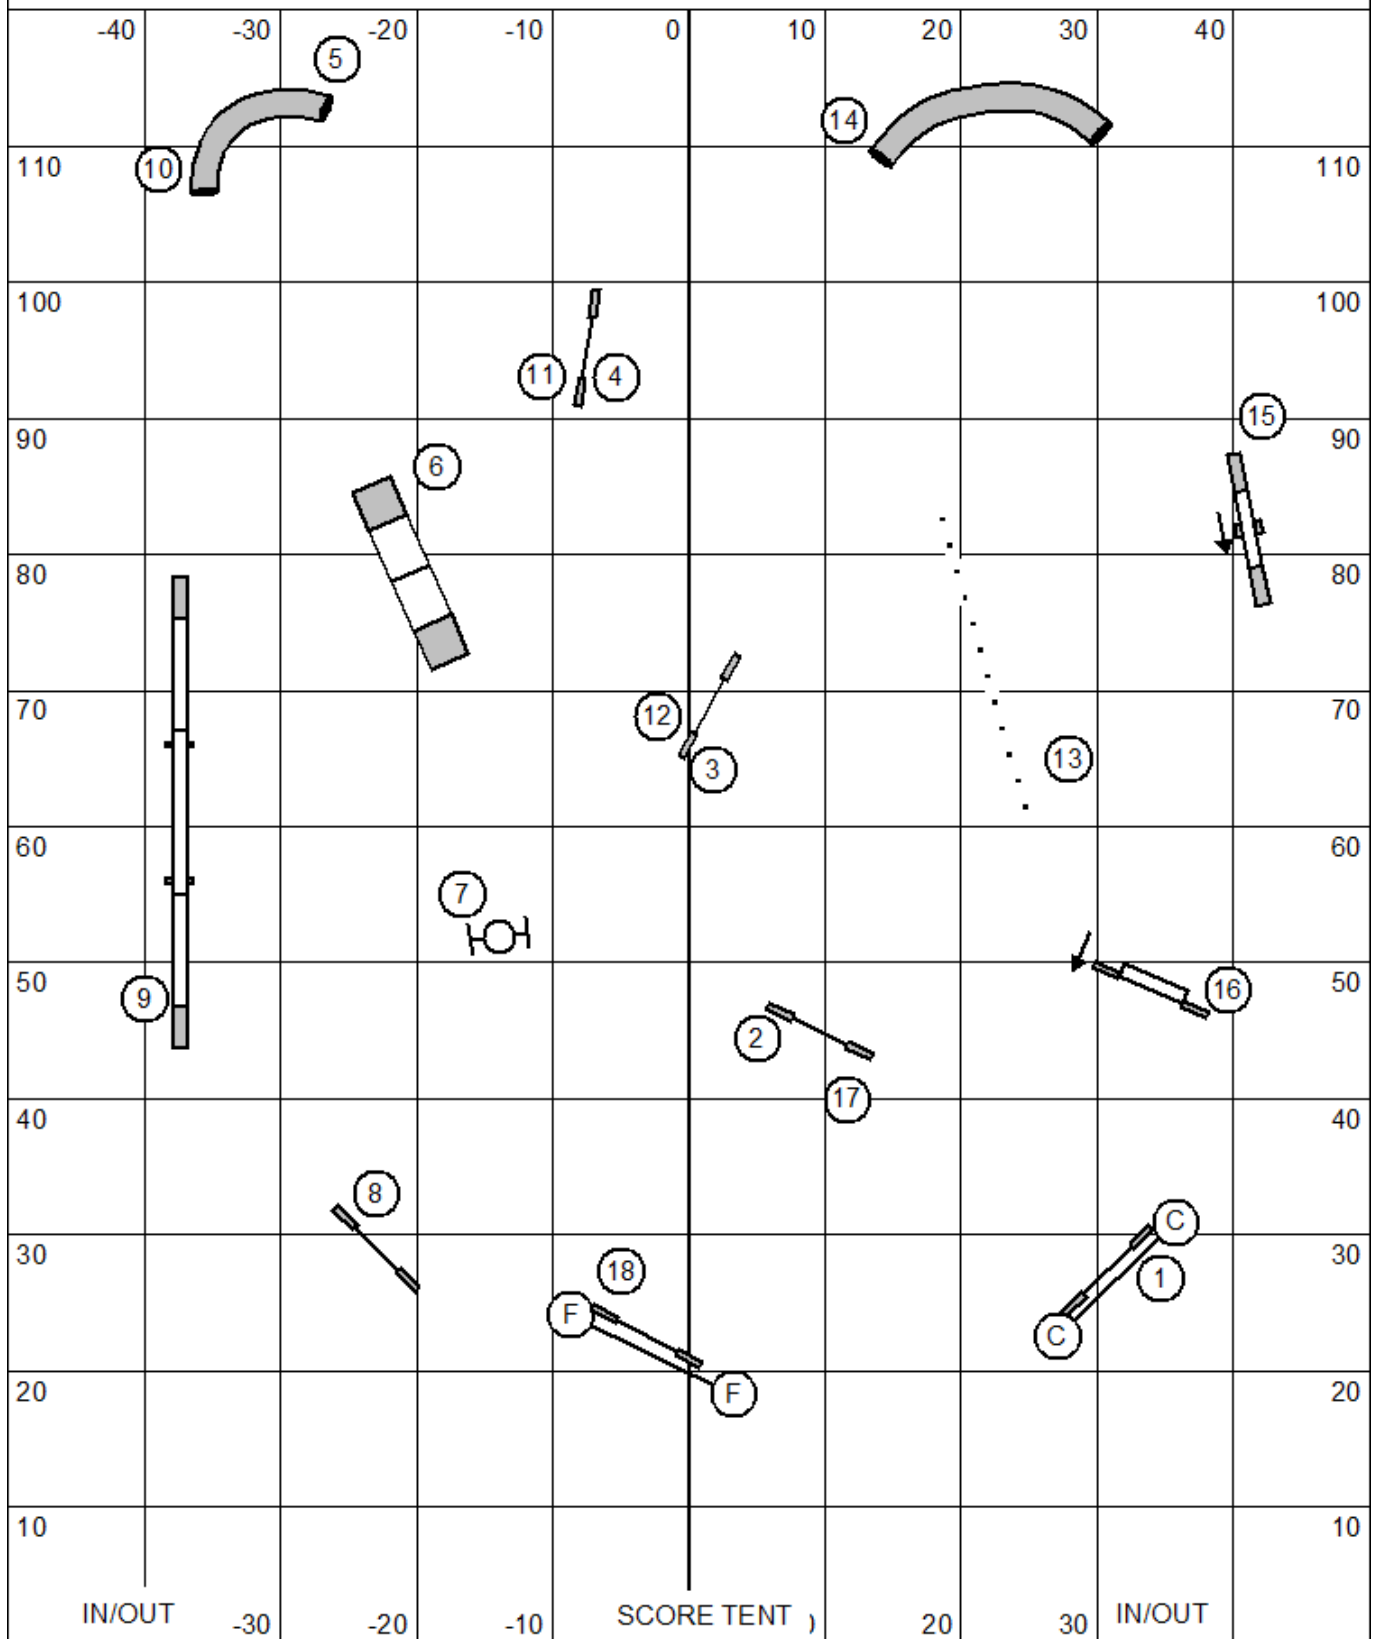

Course maps are an approximation

IN/OUT

Contact to contact OK

Data Driven Agility UKI
 Judge: Francisco Berjon
 September 25, 2021

Gamblers Senior / Champion

Opening: 25 sec.
 Close:
 24-22-20 16 sec
 16-12-8 17 sec
 Select
 20-16 17 sec
 12-8-4 18 sec
 Option 1: White circles - 15 points
 Option 2: White Squares - 10 points

Course maps are an approximation

Contact to contact OK

Agility Beginners / Novice

Course maps are an approximation

Agility Senior / Champion

Masters Series Agility

Course maps are an approximation

Jumping Beginners / Novice

Course maps are an approximation

Jumping Senior / Champion

Course maps are an approximation

Masters Series Jumping

Course maps are an approximation

Speedstakes Beginners / Novice

Course maps are an approximation