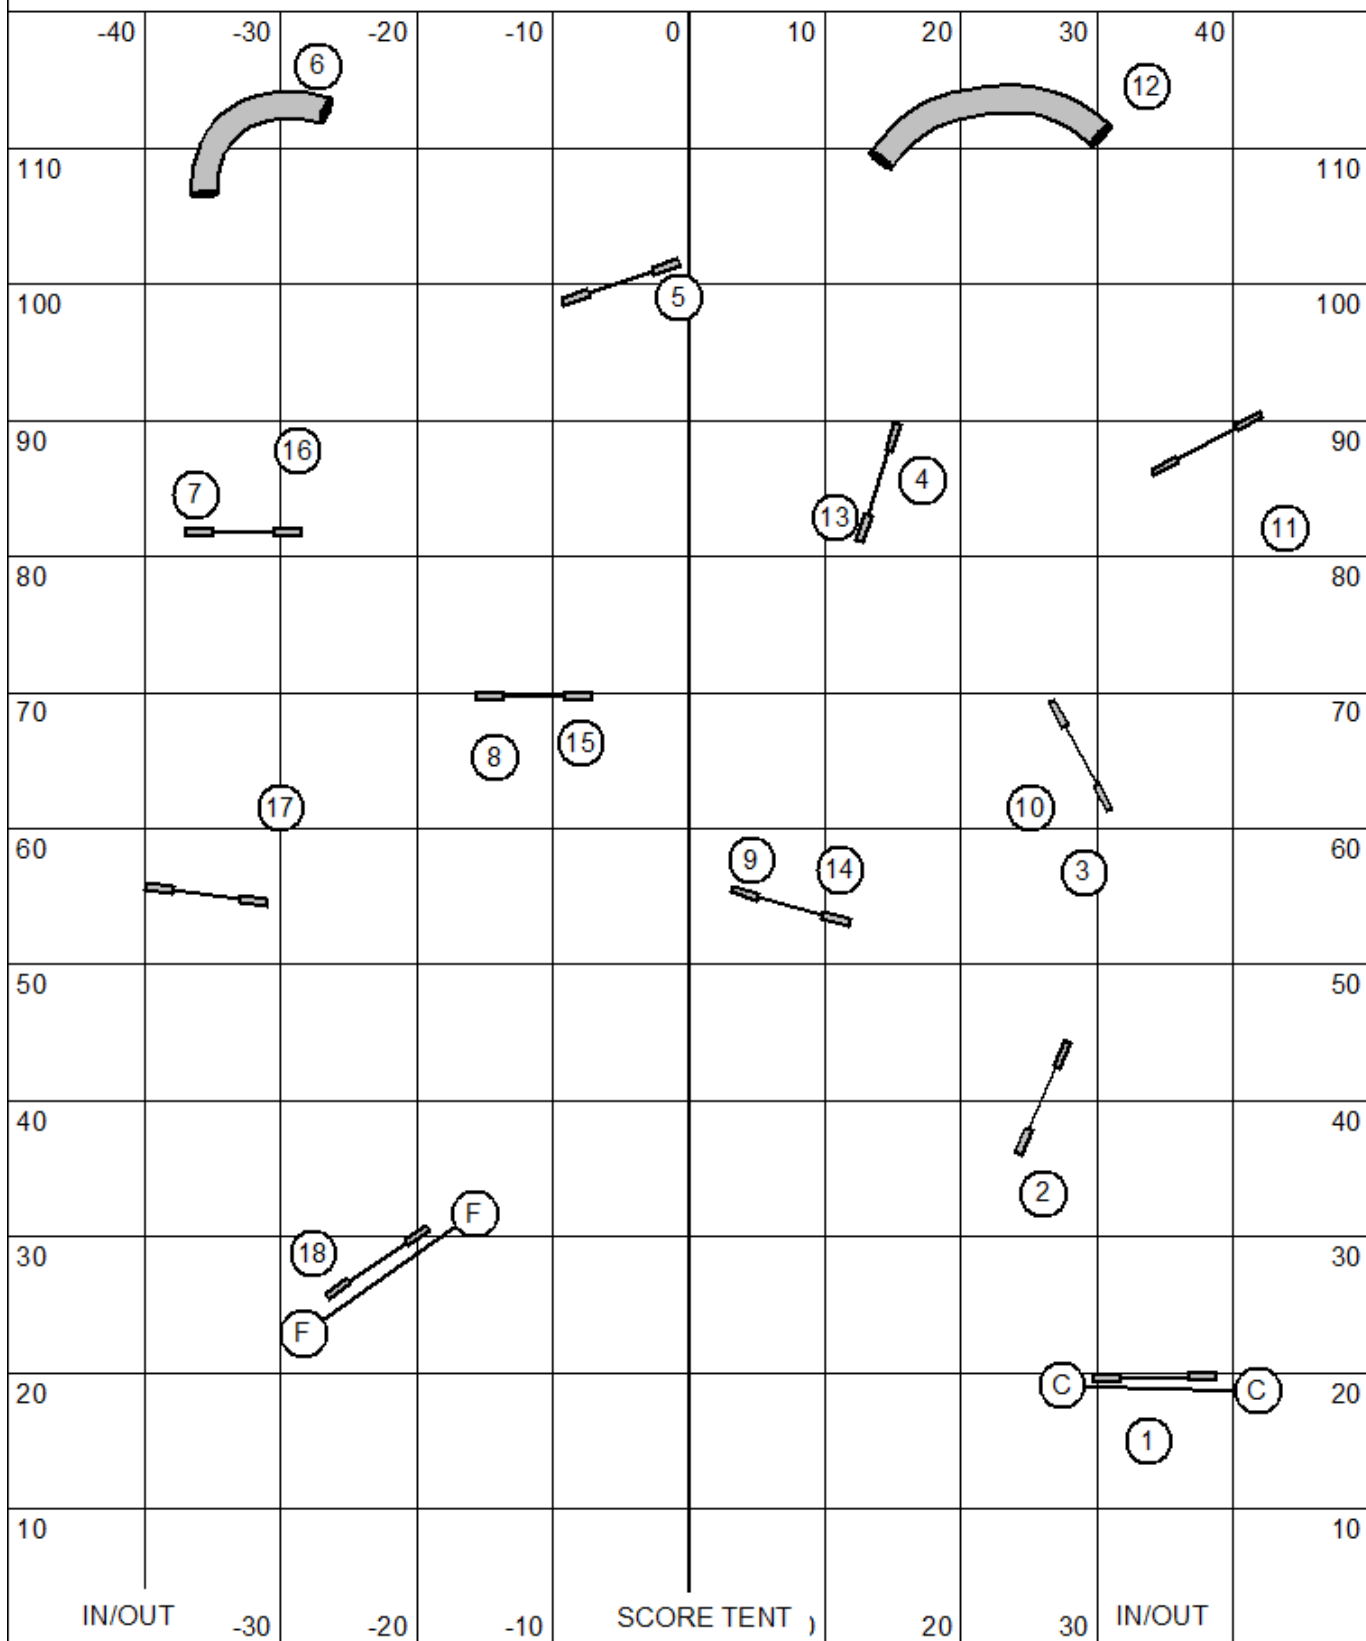

Data Driven Agility UKI
Judge: Francisco Berjon
September 25, 2021

Speedstakes Senior / Champion

Course maps are an approximation