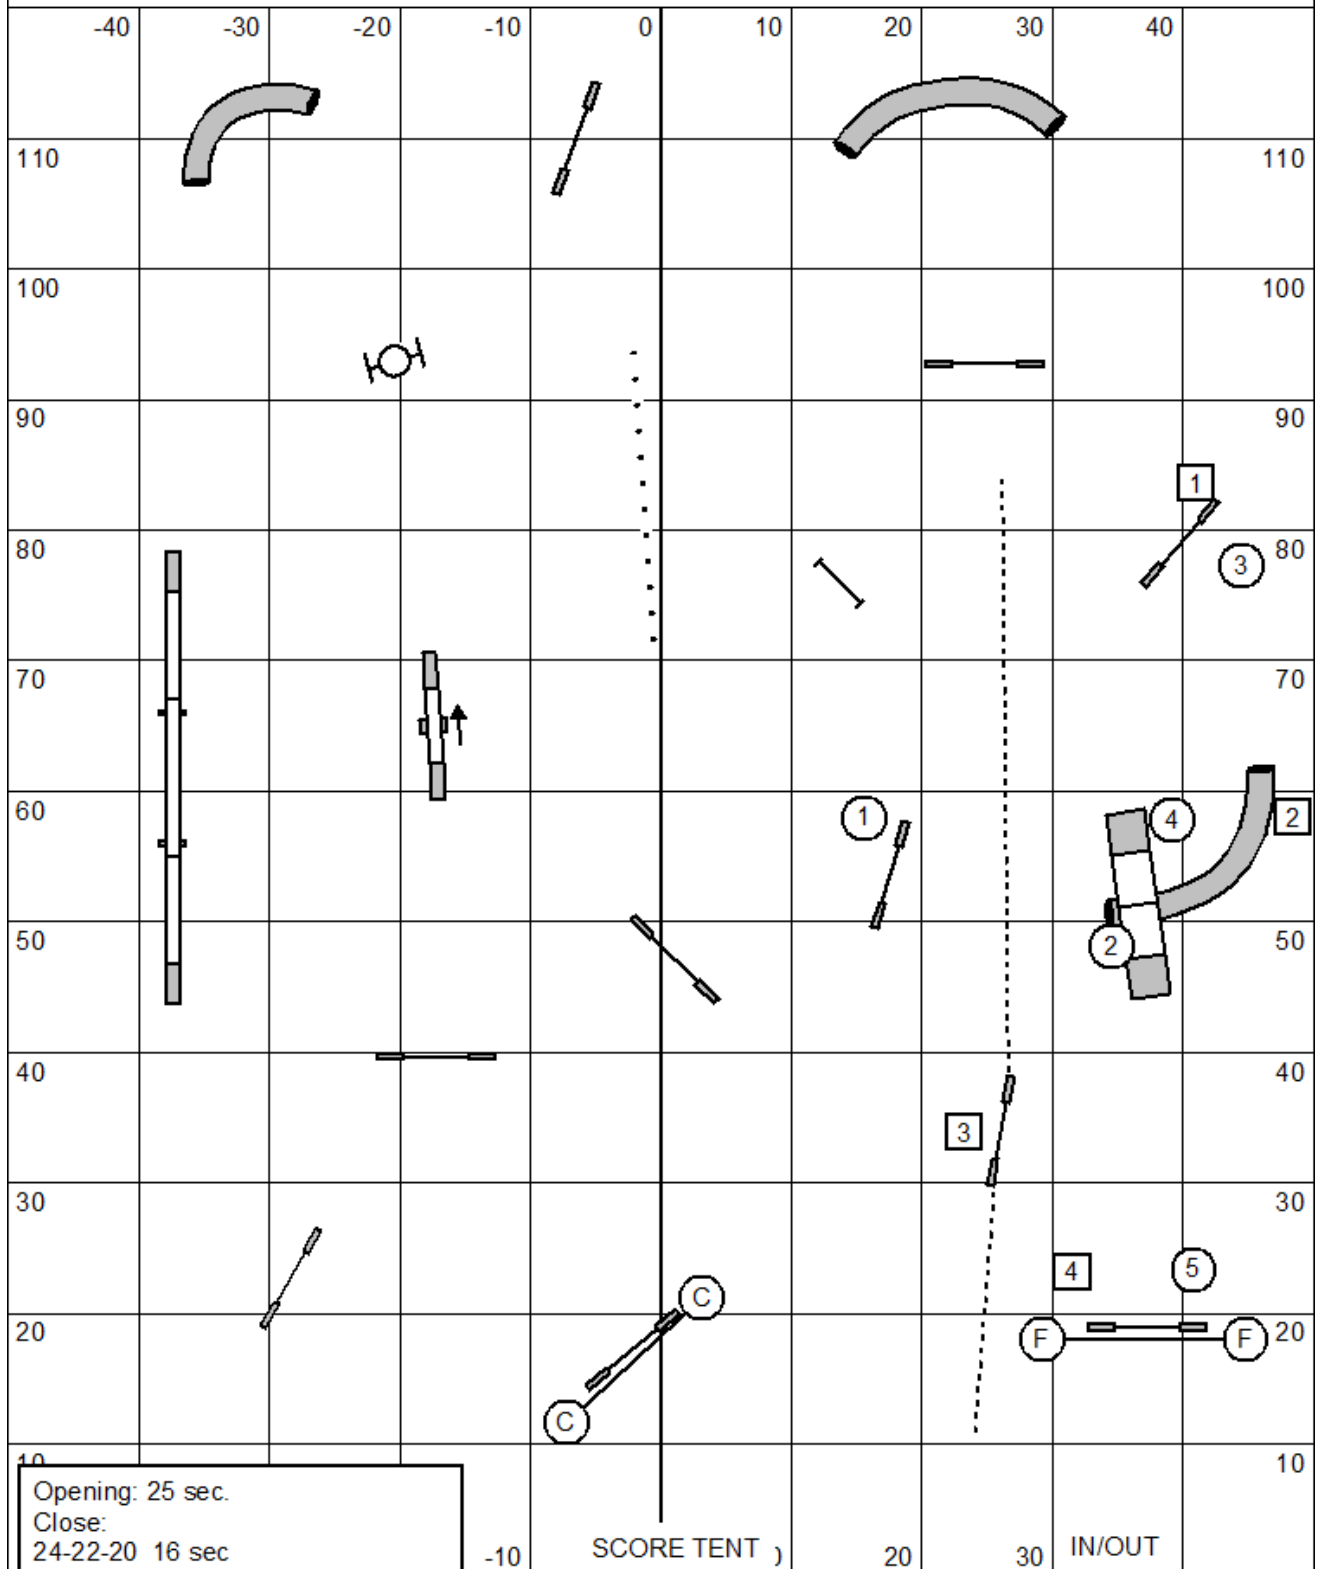

Gamblers Beginners / Novice

Opening: 25 sec.
 Close:
 24-22-20 14 sec
 16-12-8 15 sec
 Select
 20-16 15 sec
 12-8-4 16 sec
 Option 1: White circles - 15 points
 Option 2: White Squares - 10 points

SCORE TENT)

Course maps are an approximation

IN/OUT

Contact to contact OK

Data Driven Agility UKI
 Judge: Francisco Berjon
 September 25, 2021

Gamblers Senior / Champion

Opening: 25 sec.
 Close:
 24-22-20 16 sec
 16-12-8 17 sec
 Select
 20-16 17 sec
 12-8-4 18 sec
 Option 1: White circles - 15 points
 Option 2: White Squares - 10 points

Course maps are an approximation

Contact to contact OK

Agility Beginners / Novice

Course maps are an approximation

Agility Senior / Champion

Masters Series Agility

Course maps are an approximation

Jumping Beginners / Novice