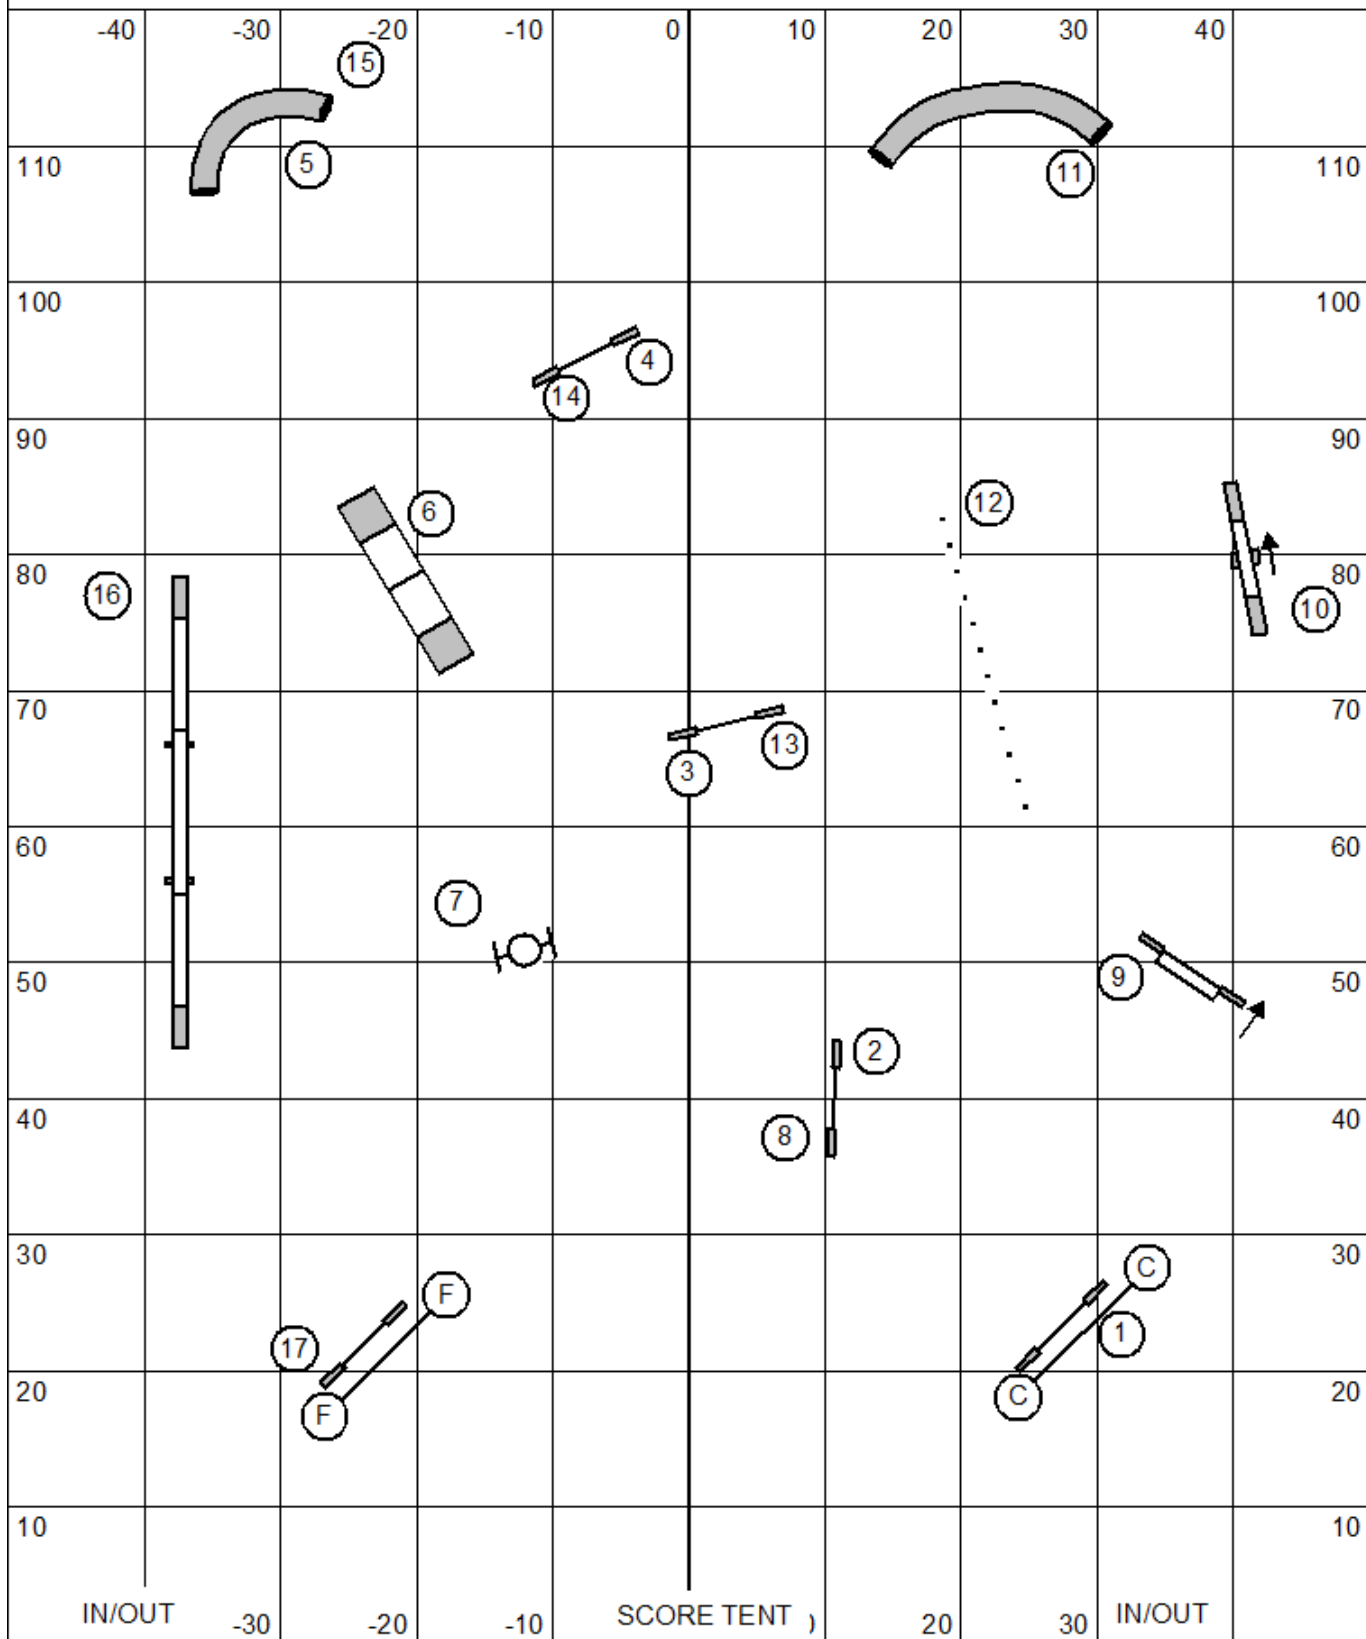

Gamblers Beginners / Novice

Opening: 25 sec.
 Close:
 24-22-20 14 sec
 16-12-8 15 sec
 Select
 20-16 15 sec
 12-8-4 16 sec
 Option 1: White circles - 15 points
 Option 2: White Squares - 10 points

SCORE TENT)

Course maps are an approximation

IN/OUT

Contact to contact OK

Data Driven Agility UKI
 Judge: Francisco Berjon
 September 25, 2021

Gamblers Senior / Champion

Opening: 25 sec.
 Close:
 24-22-20 16 sec
 16-12-8 17 sec
 Select
 20-16 17 sec
 12-8-4 18 sec
 Option 1: White circles - 15 points
 Option 2: White Squares - 10 points

Course maps are an approximation

Contact to contact OK

Agility Beginners / Novice

Course maps are an approximation

Agility Senior / Champion

Masters Series Agility

Course maps are an approximation

Jumping Beginners / Novice