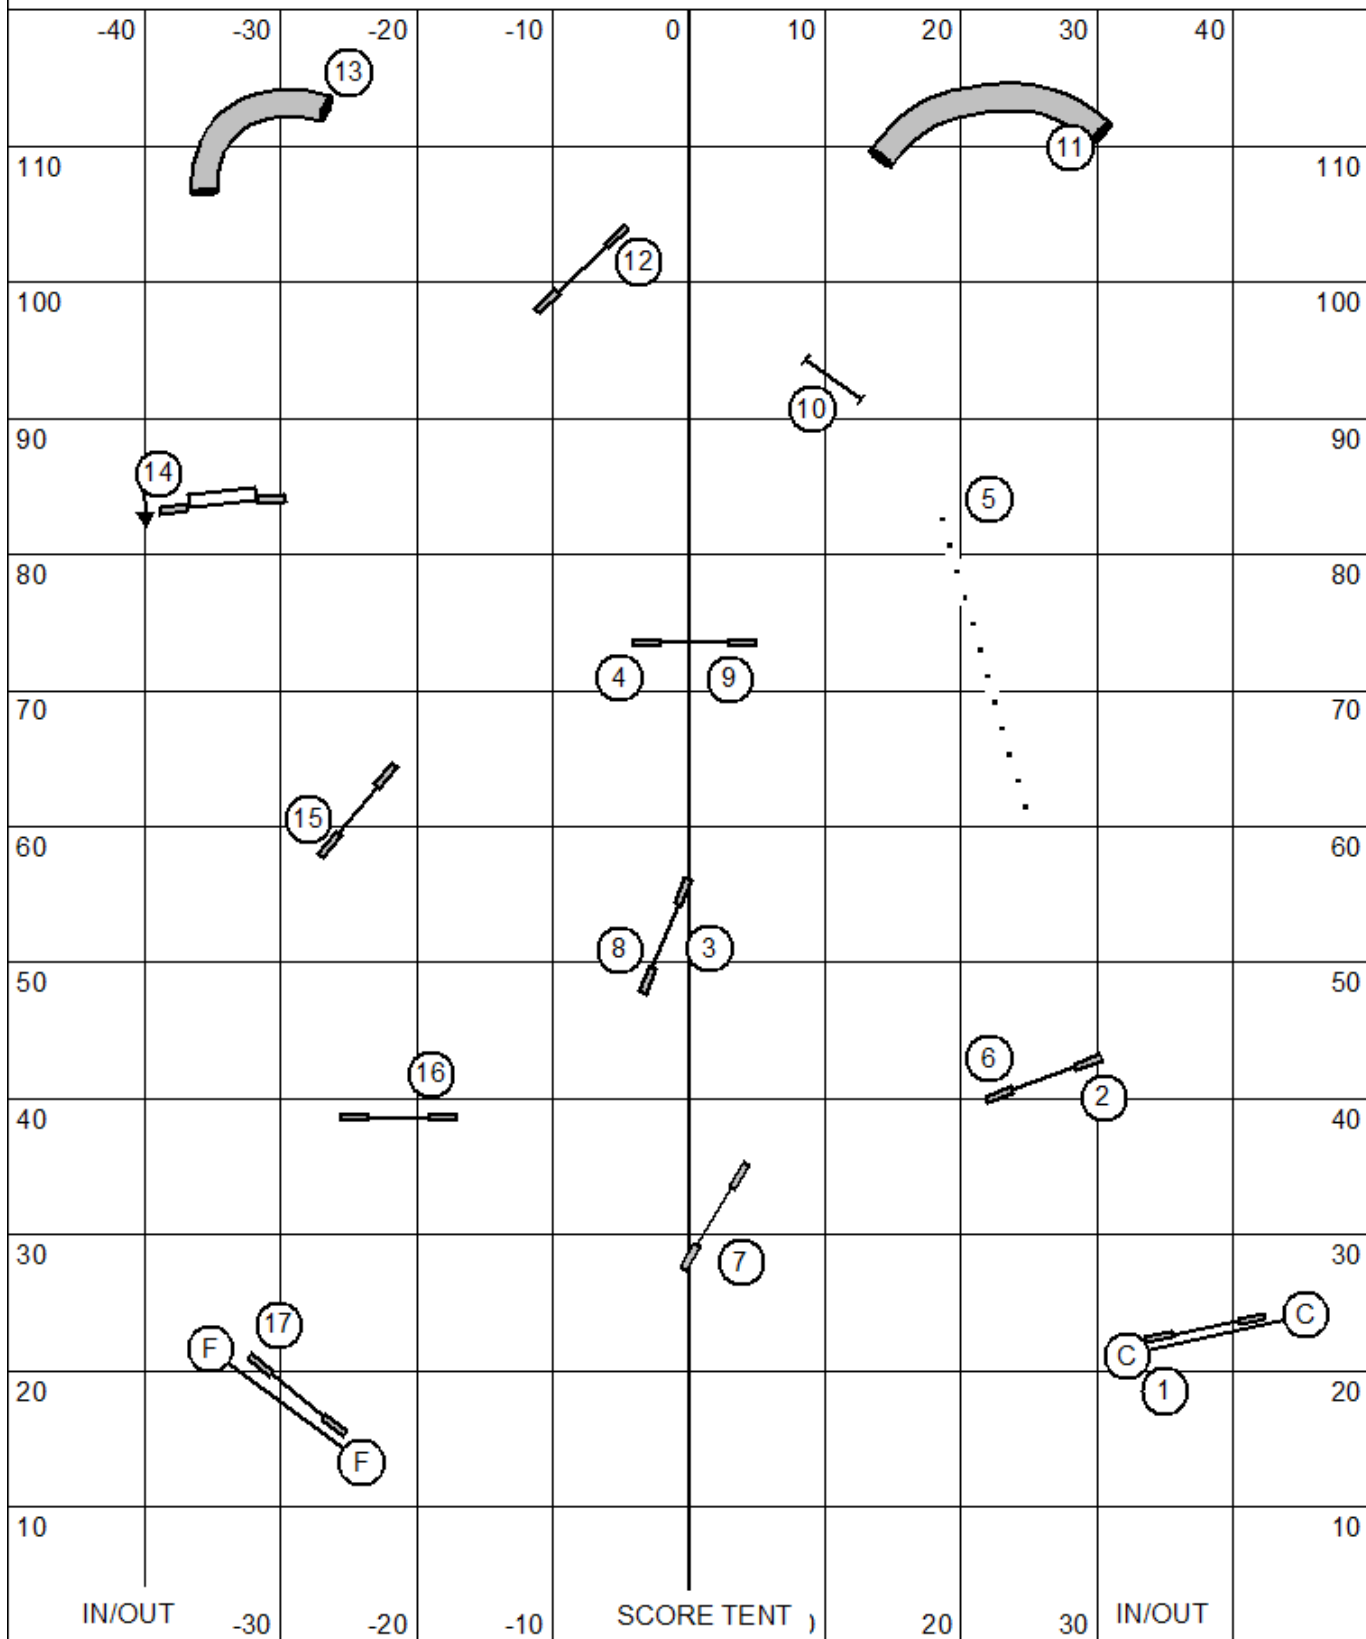

Course maps are an approximation

IN/OUT

Contact to contact OK

Data Driven Agility UKI
 Judge: Francisco Berjon
 September 25, 2021

Gamblers Senior / Champion

Opening: 25 sec.
 Close:
 24-22-20 16 sec
 16-12-8 17 sec
 Select
 20-16 17 sec
 12-8-4 18 sec
 Option 1: White circles - 15 points
 Option 2: White Squares - 10 points

Course maps are an approximation

Contact to contact OK

Agility Beginners / Novice

Course maps are an approximation

Agility Senior / Champion

Masters Series Agility

Course maps are an approximation

Jumping Beginners / Novice

Course maps are an approximation

Jumping Senior / Champion

Course maps are an approximation

Masters Series Jumping

Course maps are an approximation

Speedstakes Beginners / Novice

Course maps are an approximation