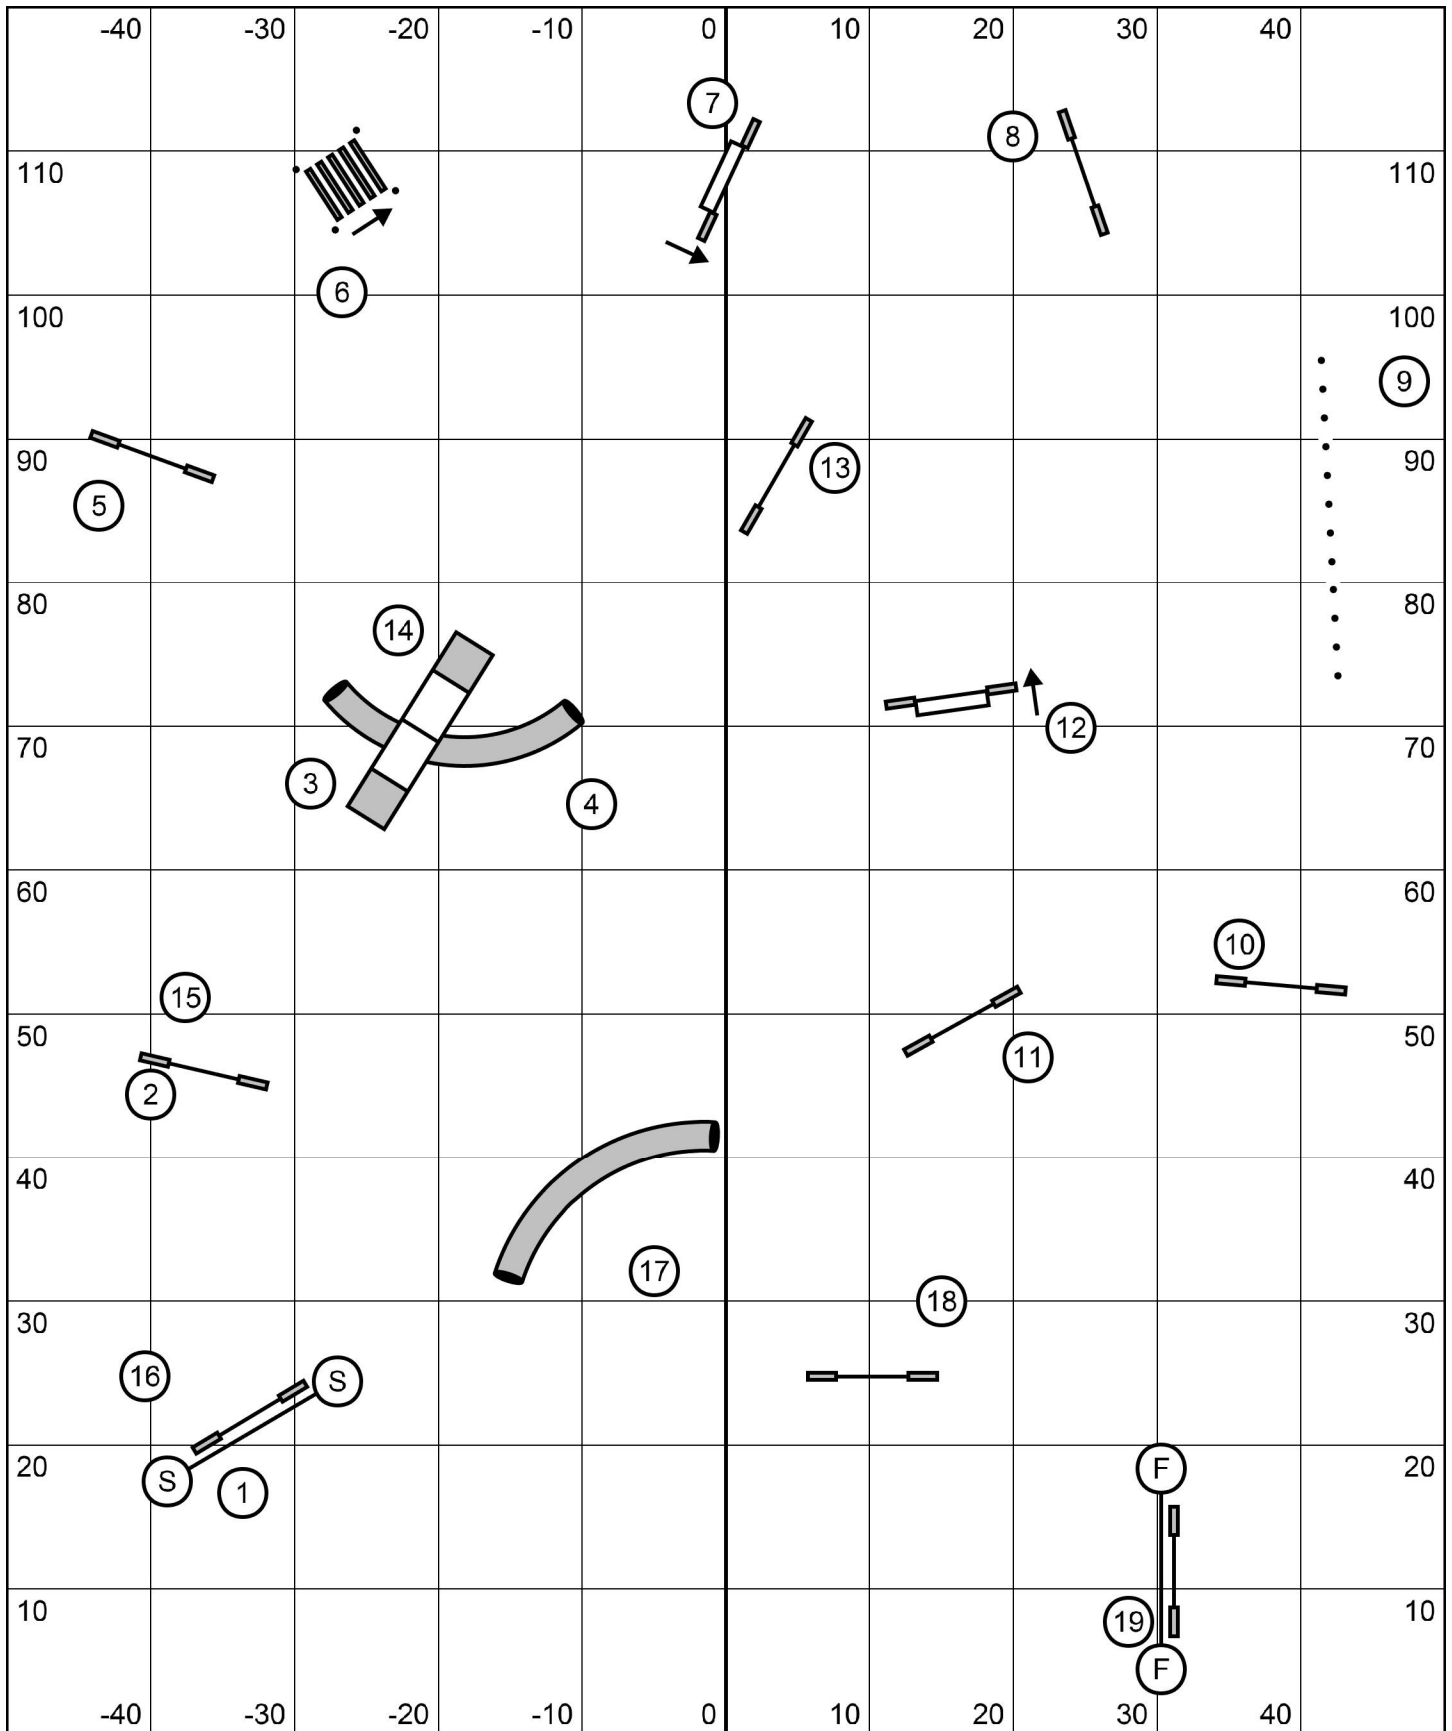

Steeplechase/Performance Speed Jumping
Data Driven Agility
Peggy O'Connell
7/18/21