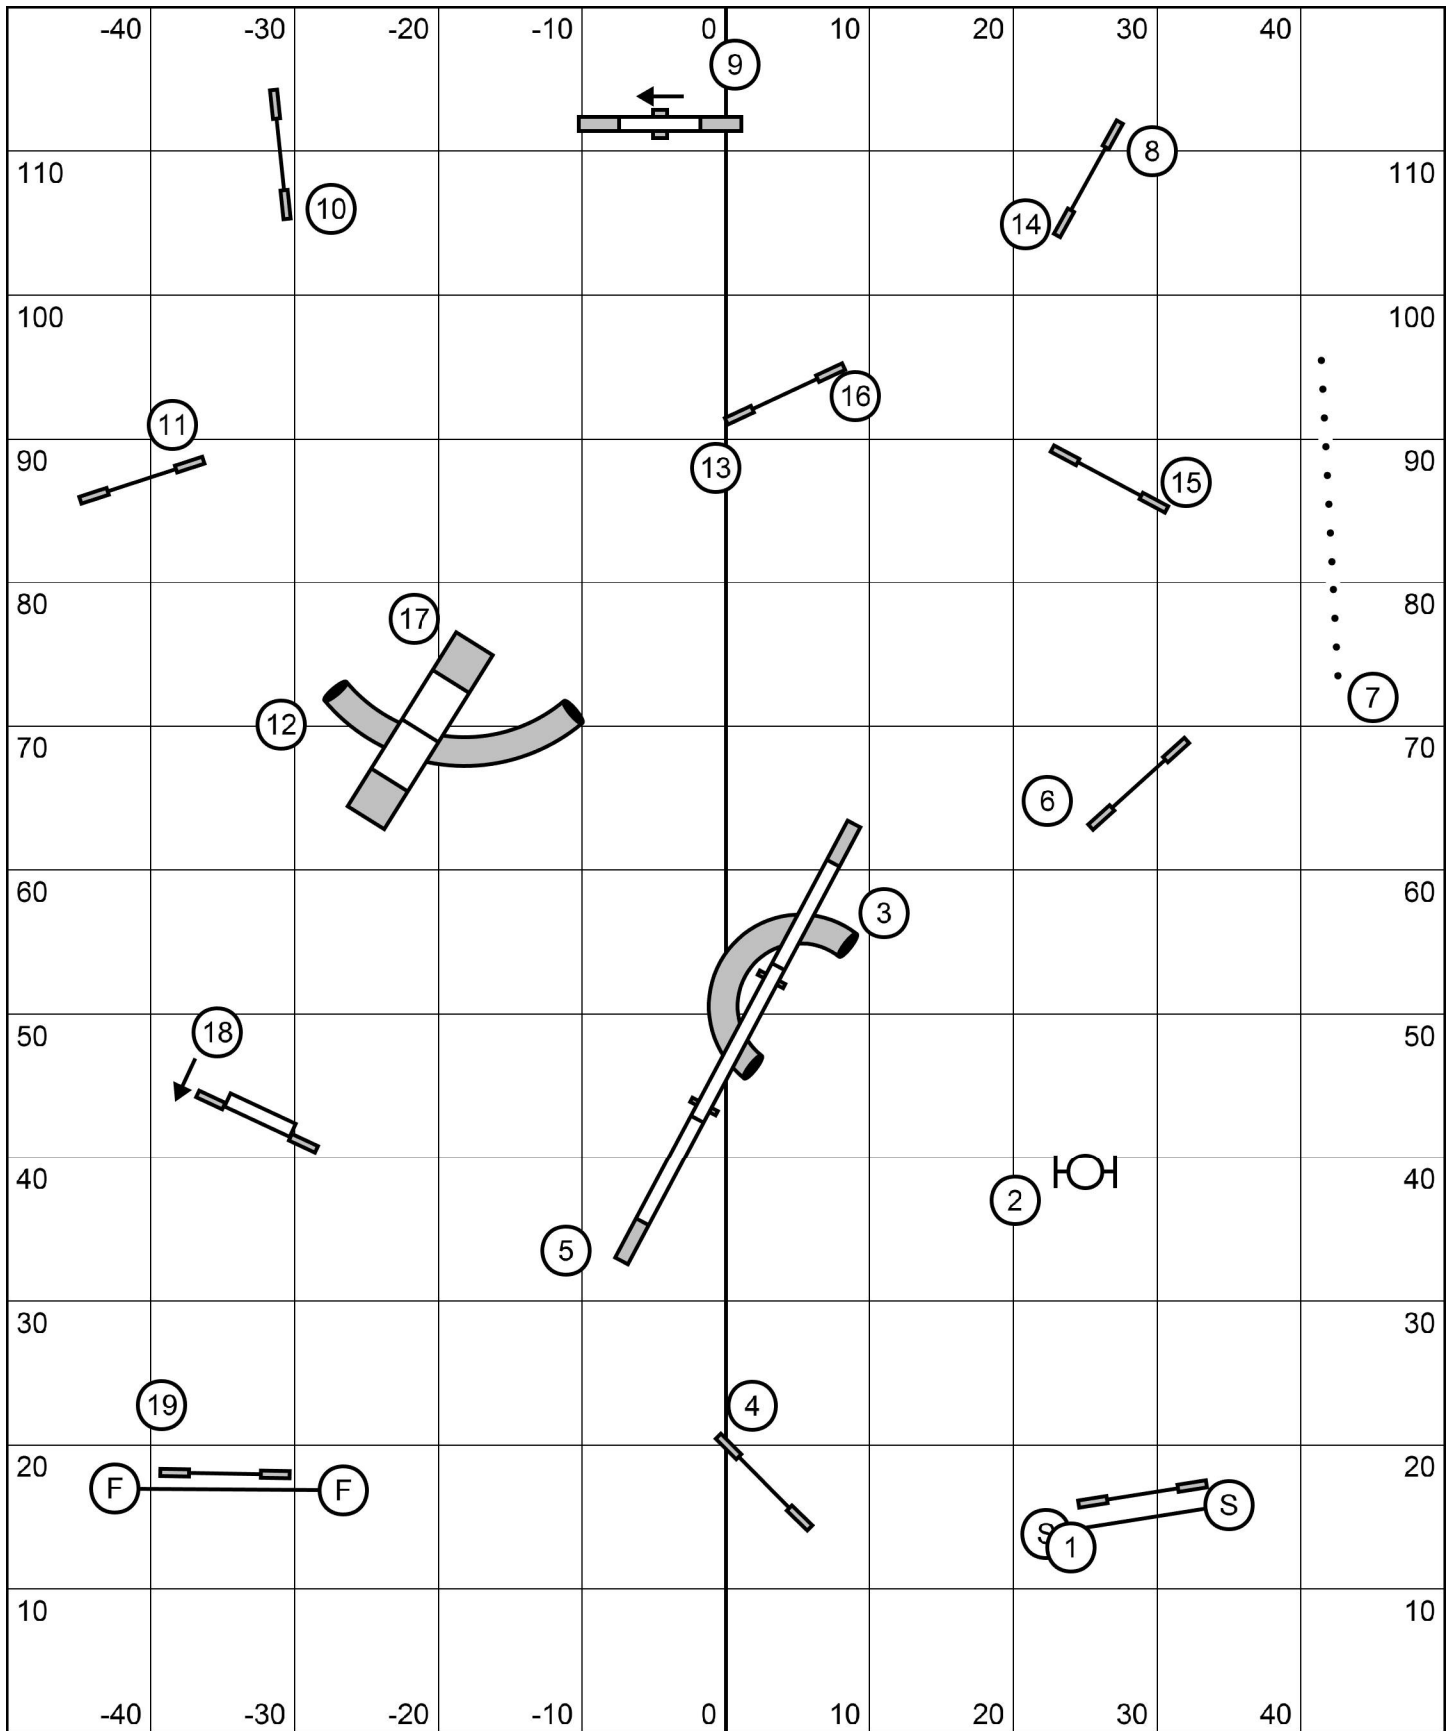

Masters/P3 Standard
Data Driven Agility
Peggy O'Connell
7/18/21