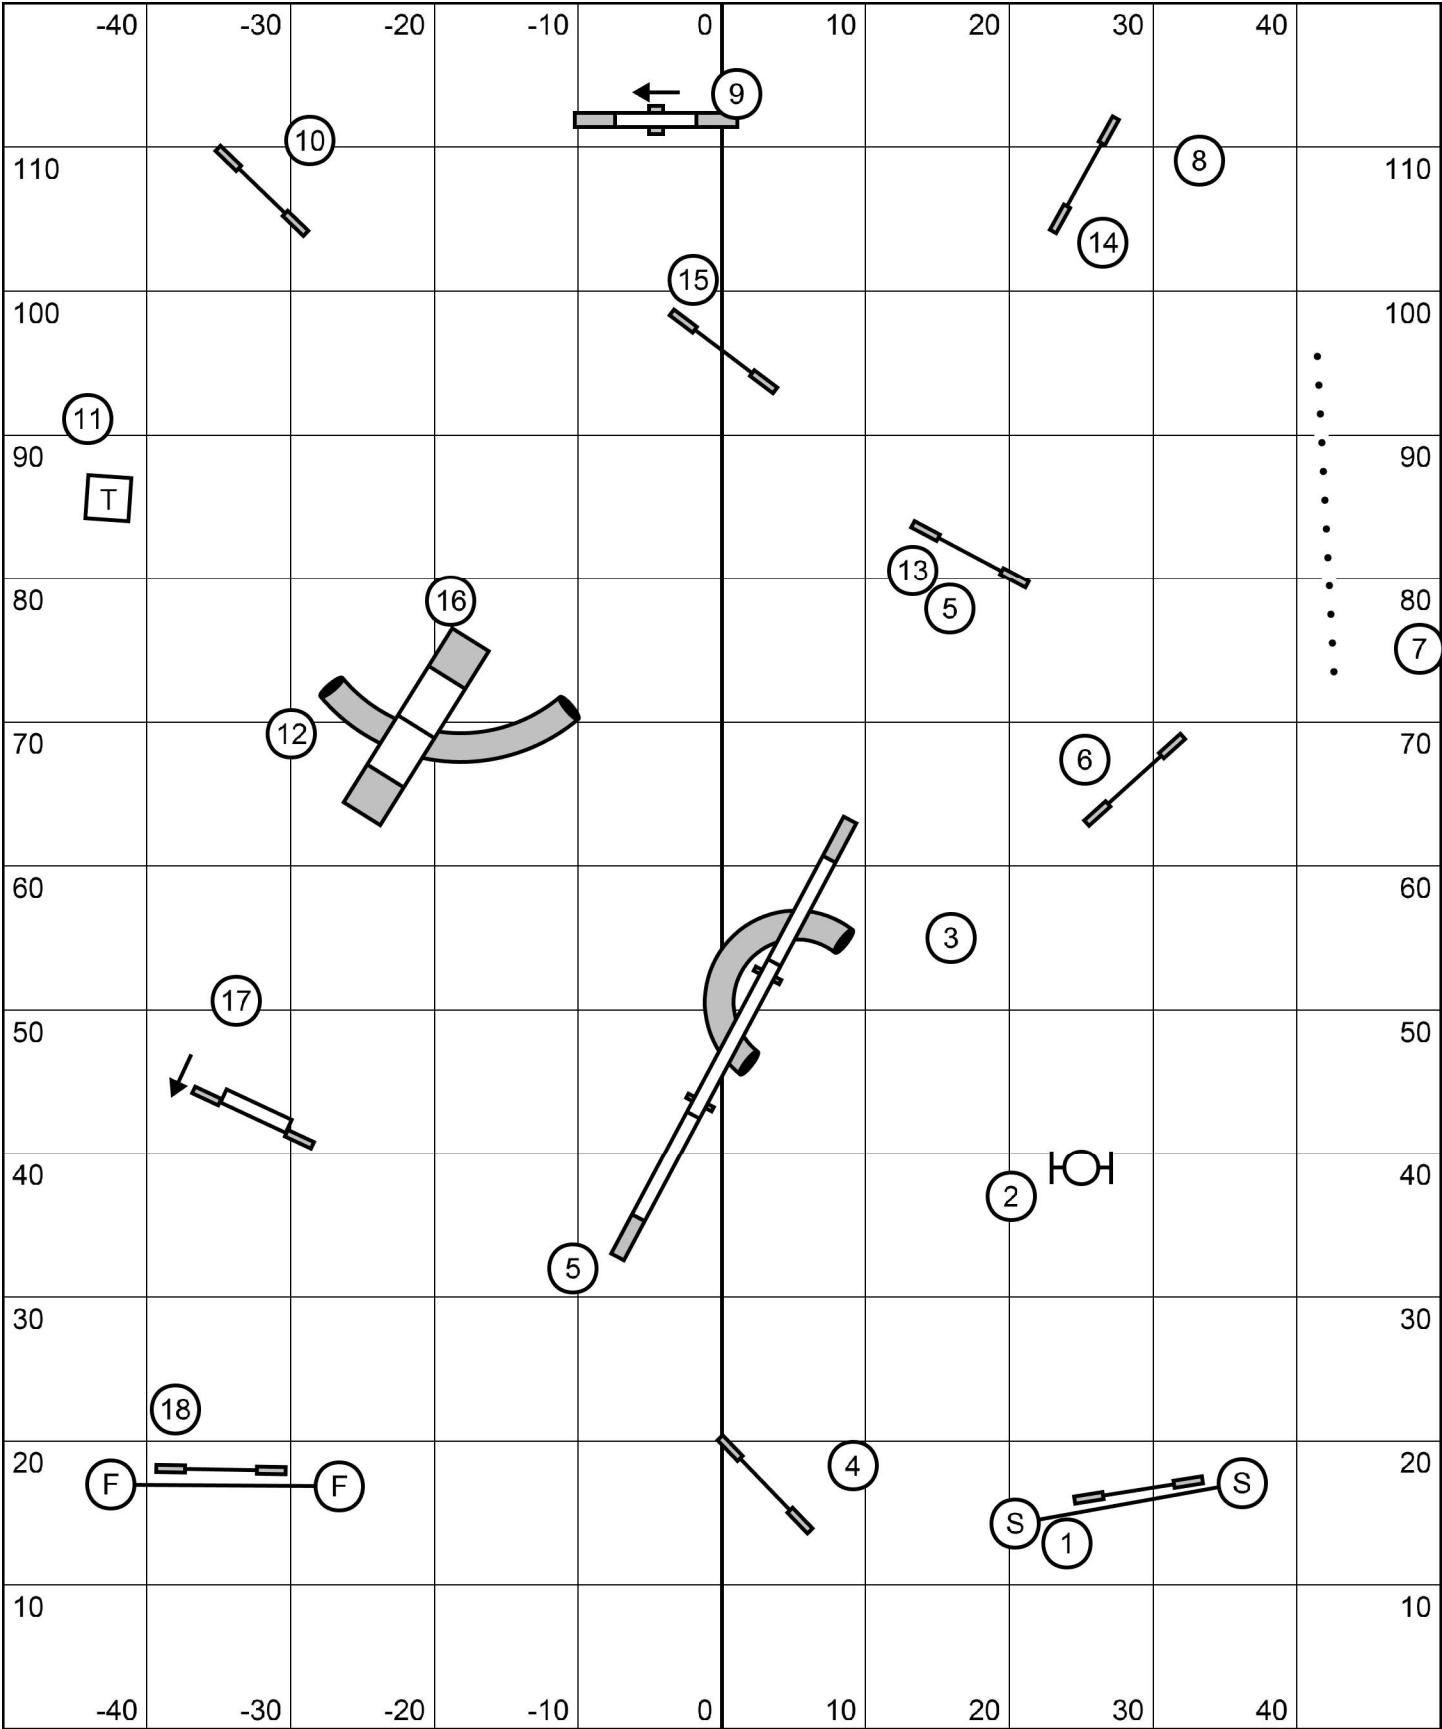

Advanced/P2 Standard
Data Driven Agility
Peggy O'Connell
7/18/21