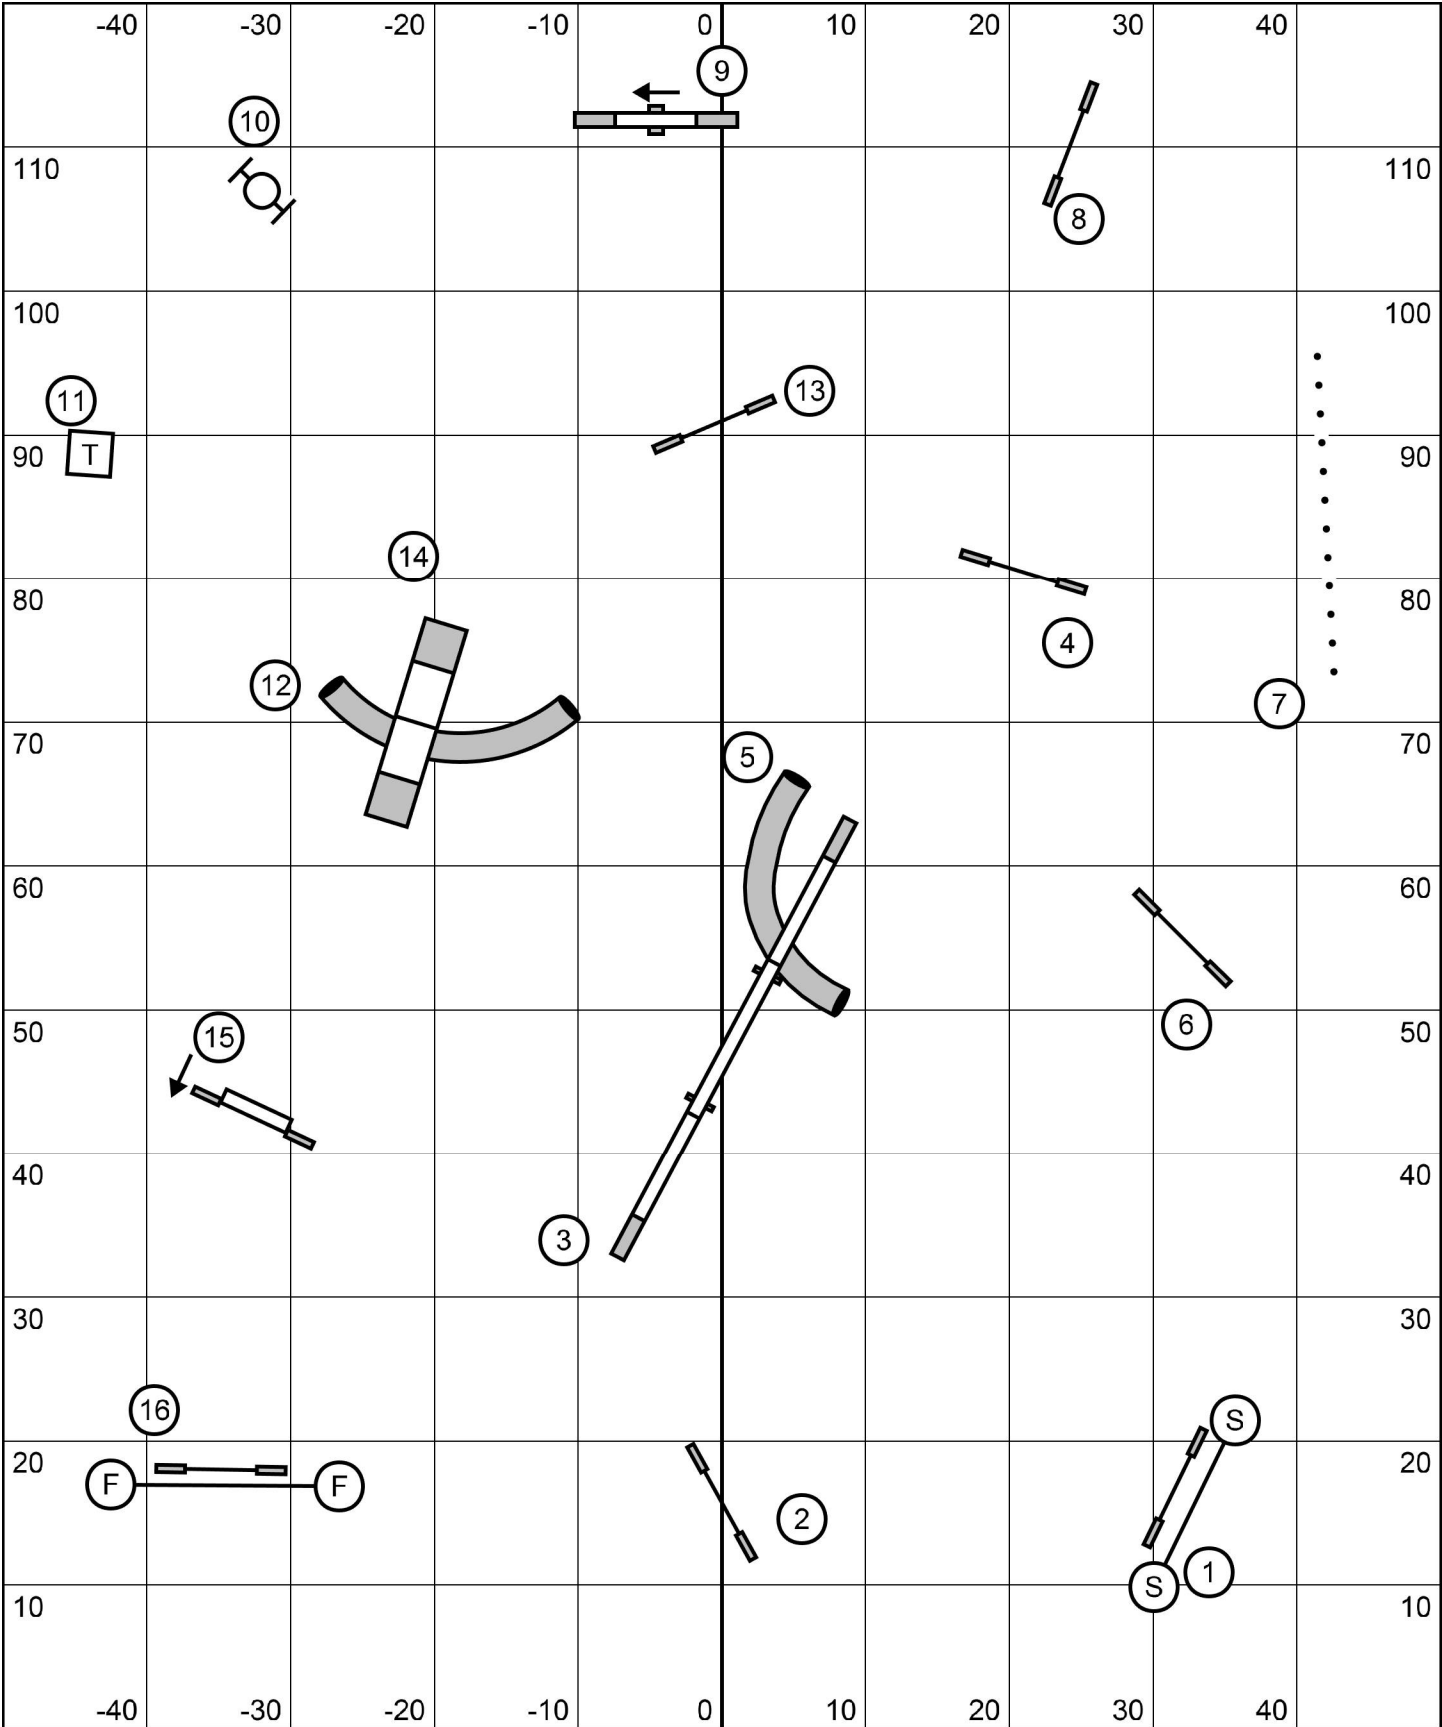

Starters/P1 Standard
Data Driven Agility
Peggy O'Connell
7/18/21