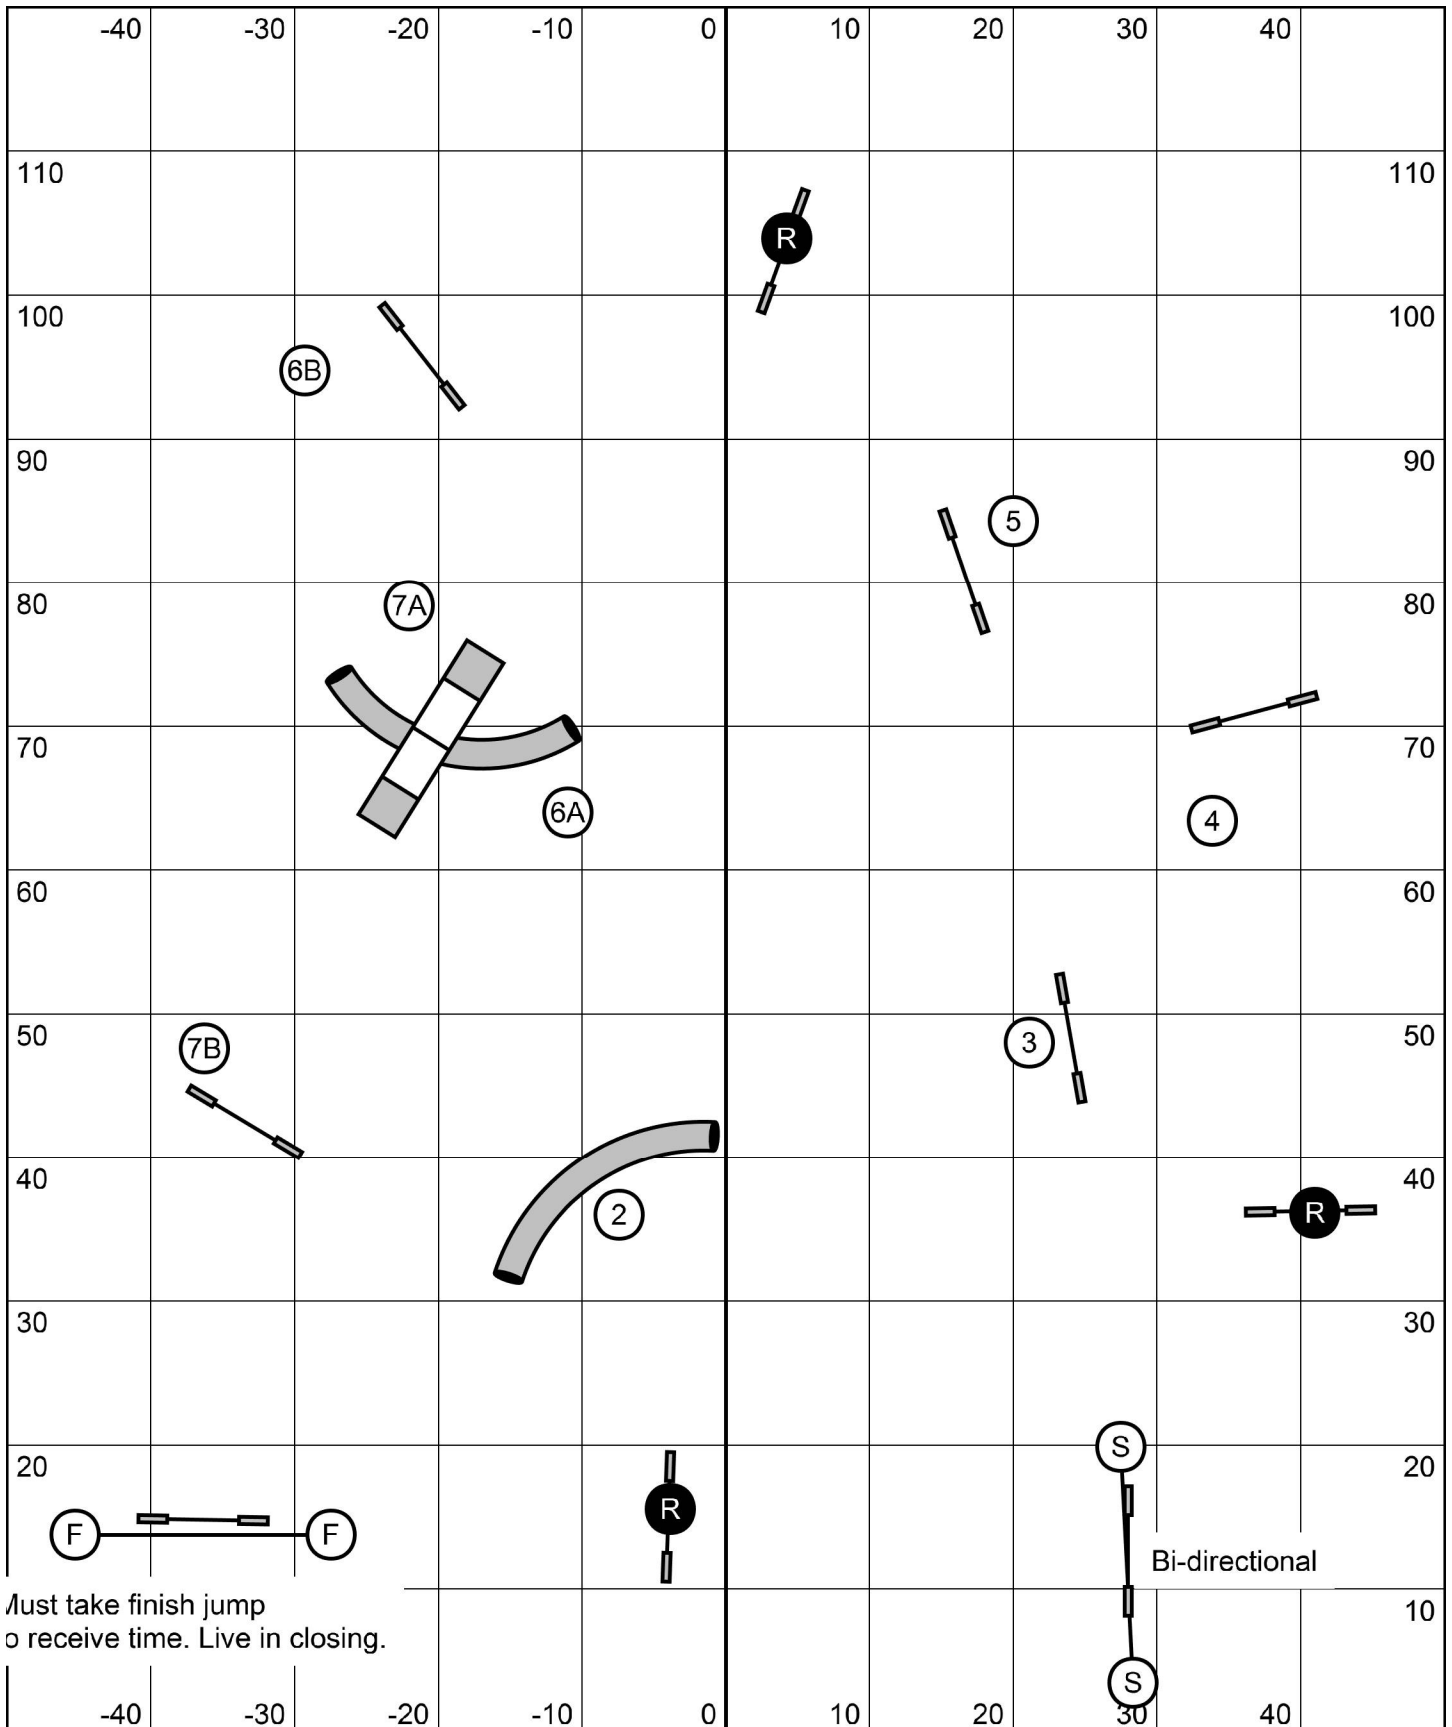

Must take finish jump
to receive time. Live in closing.

3 Reds only
Combos bi-directional/any order in opening
must complete both to continue
2 bi-directional in closing
All others as indicated

Starters/P1 Snooker
Data Driven Agility
Peggy O'Connell
7/18/21

20/22/24 - 50 s
14/16 - 52 s
10/12 - 54 s
Performance +2