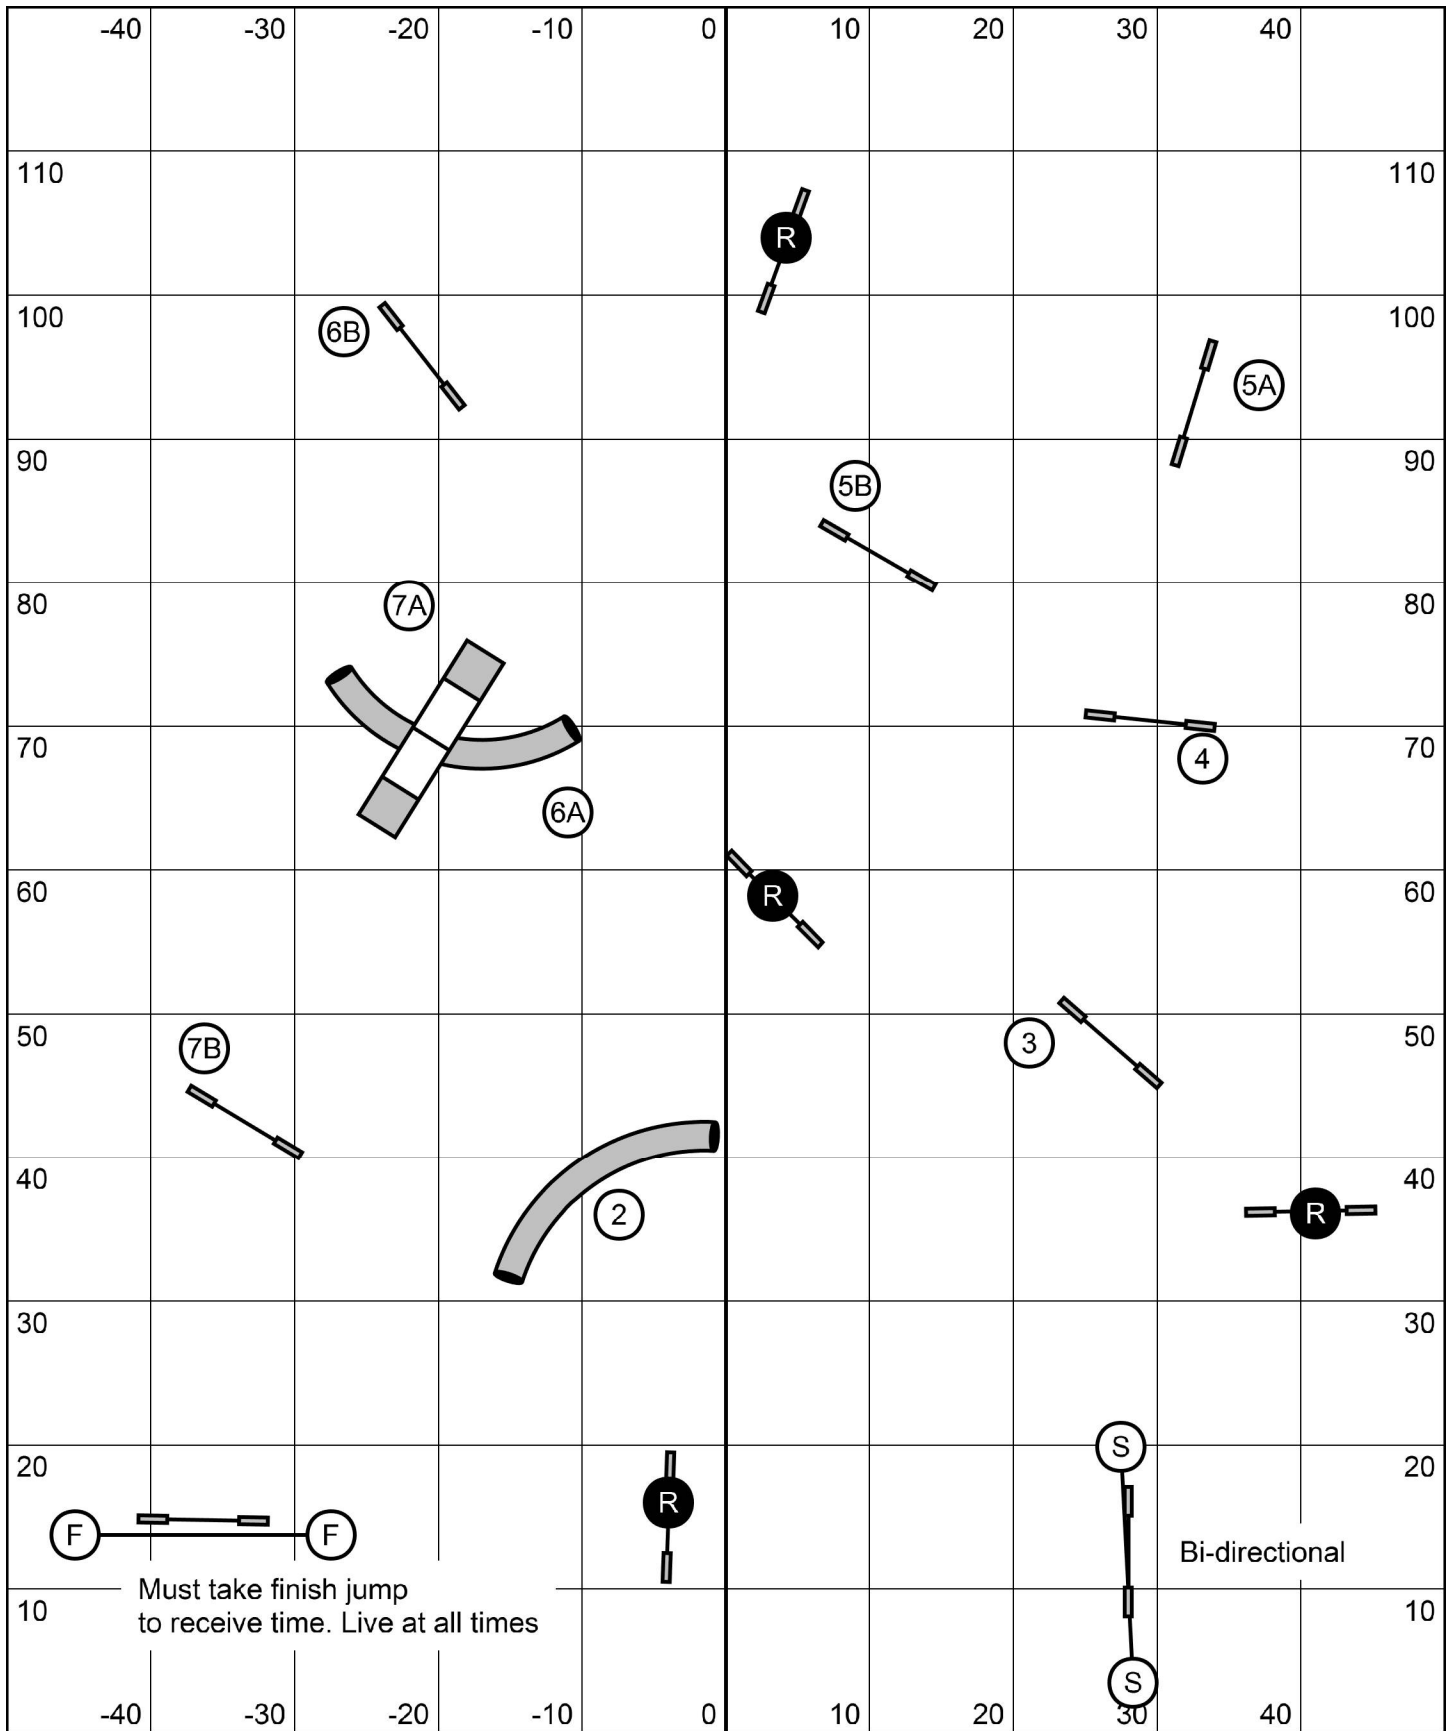

<p>3 or 4 Reds may be attempted          Combos bi-directional/any order in opening          2 bi-directional in closing          All others as indicated</p>	<p>Masters/P3 Snooker          Data Driven Agility          Peggy O'Connell          7/18/21</p>	<p>20/22/24 - 50 s          14/16 - 52 s          10/12 - 54 s          Performance +2</p>
---	--	--

3 Reds only  
 Combos bi-directional/any order in opening  
 must complete both to continue  
 2 bi-directional in closing  
 All others as indicated

Advanced/P2 Snooker  
 Data Driven Agility  
 Peggy O'Connell  
 7/18/21