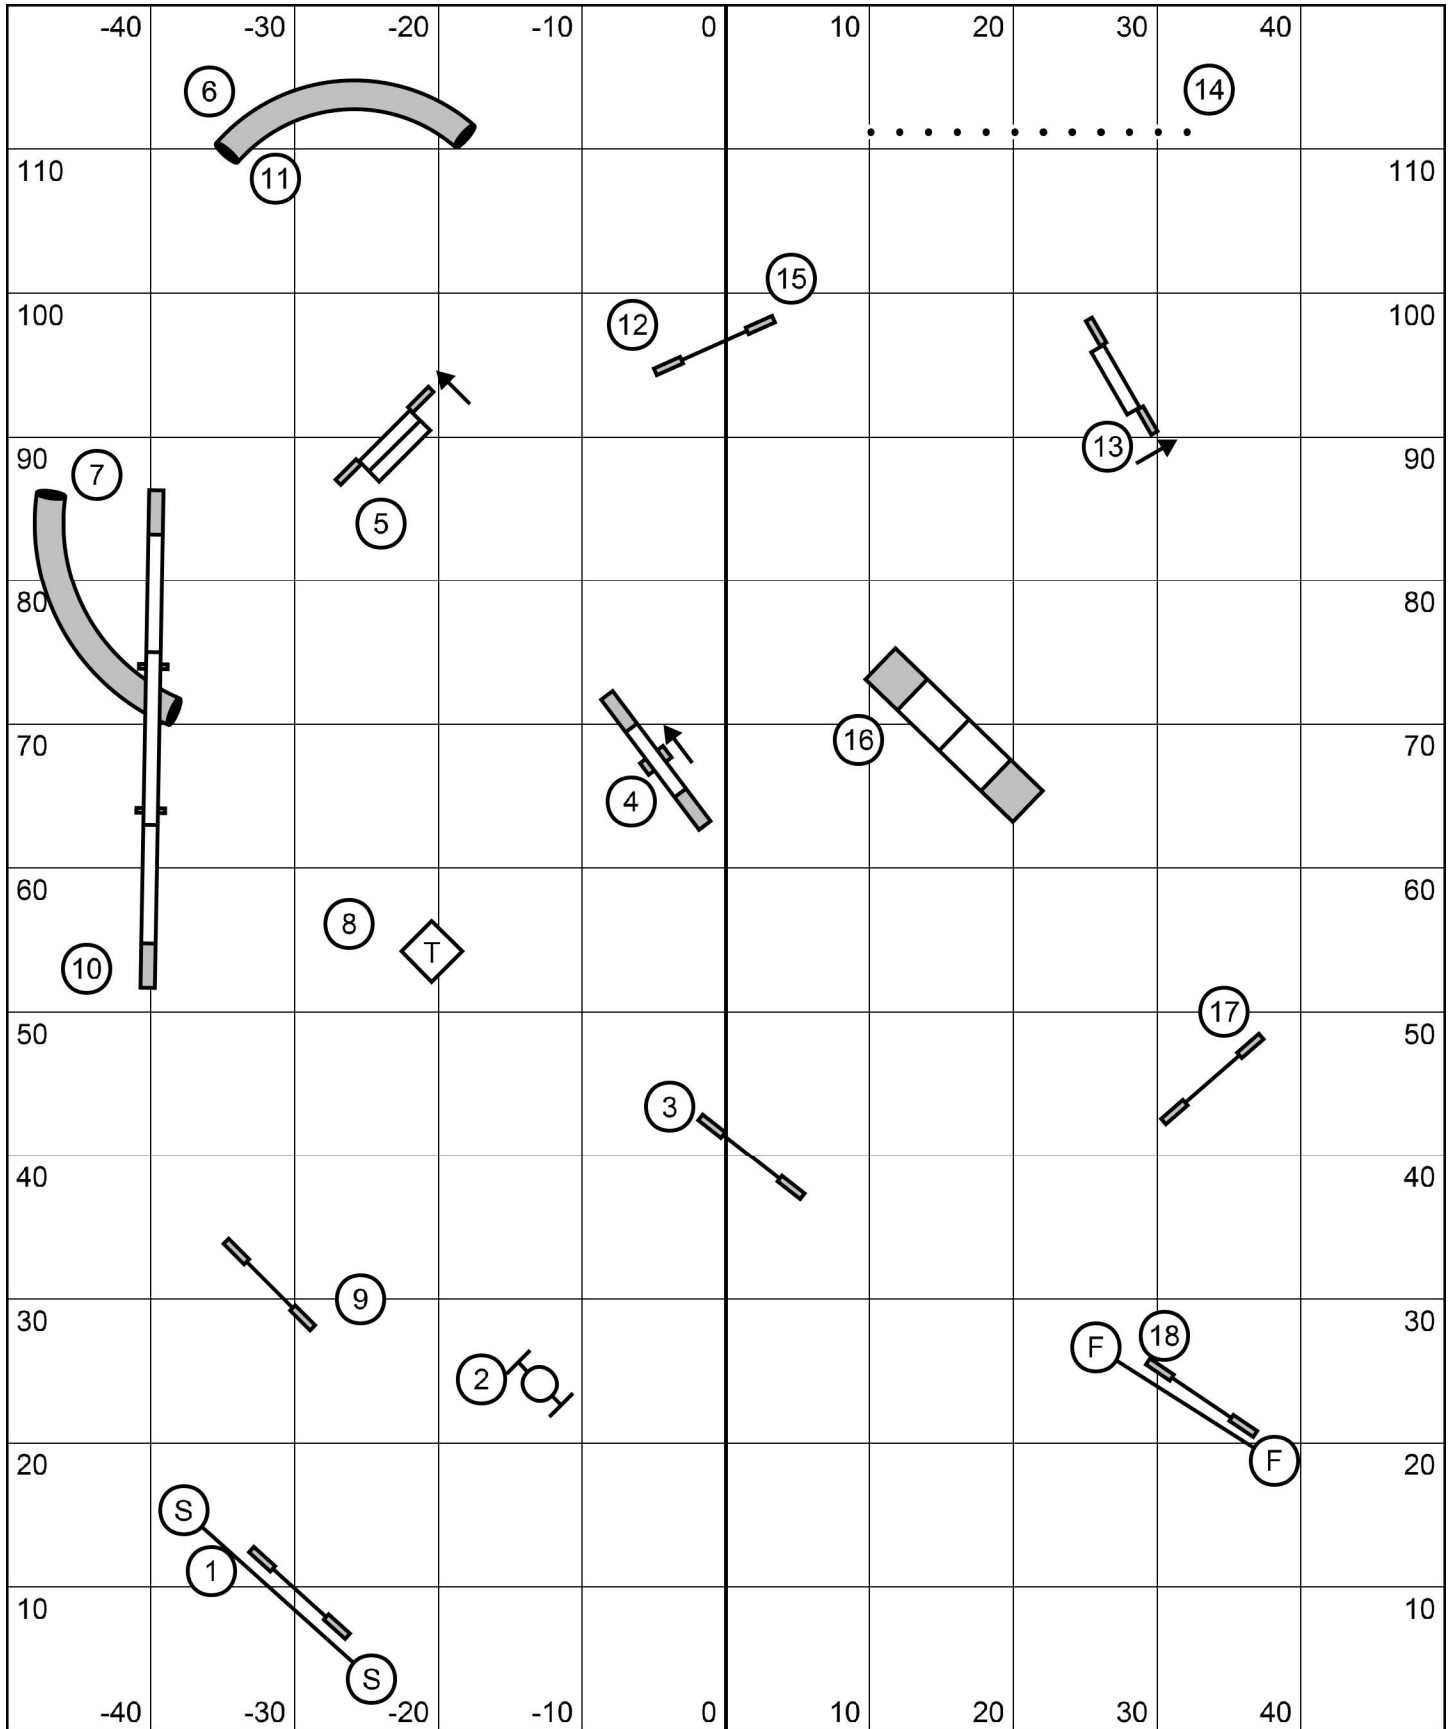

Advanced/P2 Standard
Data Driven Agility
Peggy O'Connell
7/17/21