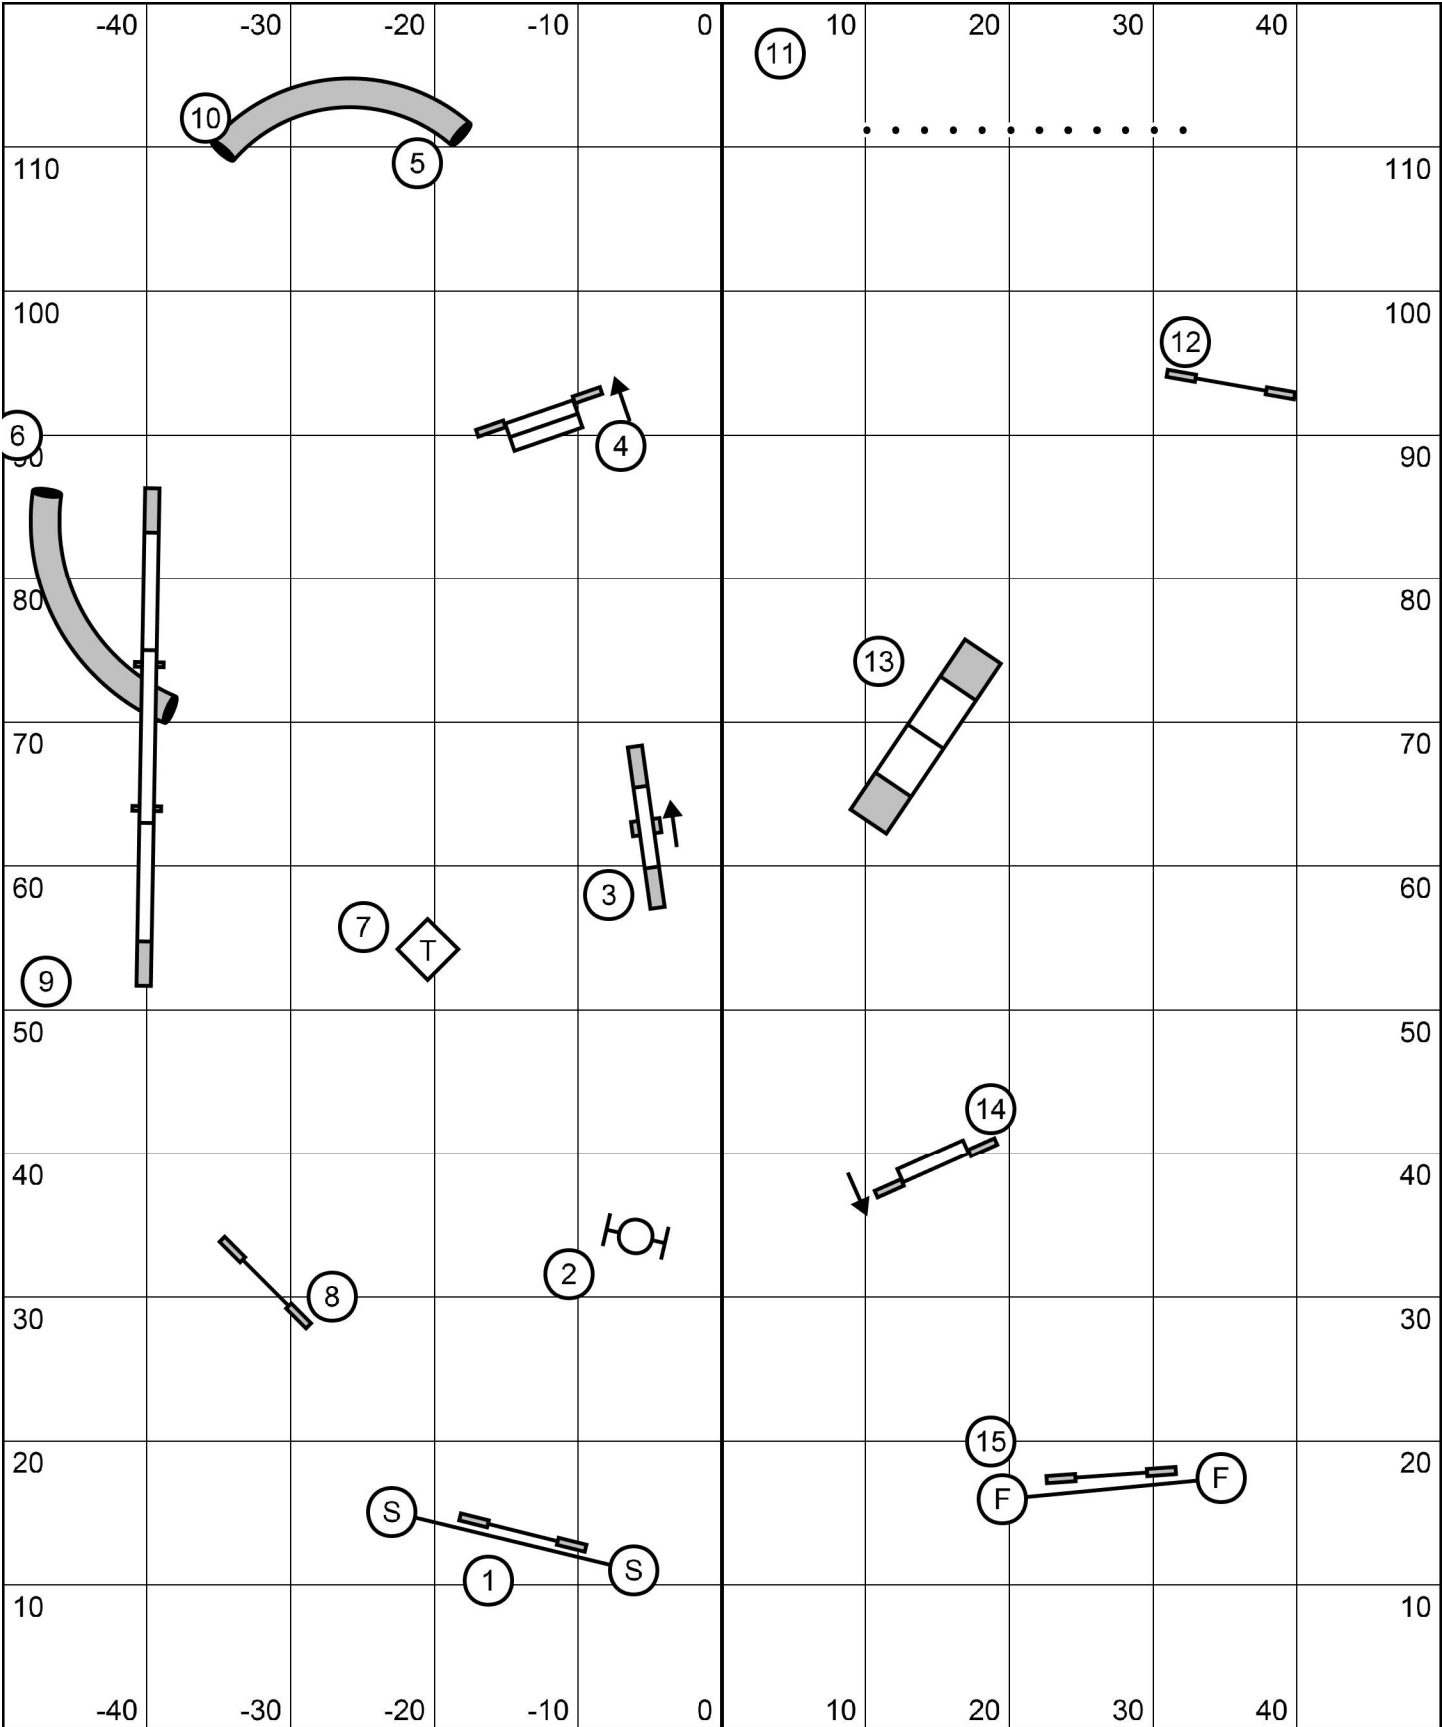

1-2-3-5 system
 Teeter is 5
 No contact to contact (Except at close)
 Back to back ok
 13 pts needed in opening

Starters/P1 Gamblers
 Data Driven Agility'
 Peggy O'Connell
 7/17/21

25 second opening
 20/22/24 - 15s
 14/16 - 16s
 10/12 - 17s
 Perf +1

1-2-3-5 system
 Weaves are 5
 No contact to contact (Except at close)
 Back to back ok

Advanced/P2 Gamblers
 Data Driven Agility'
 Peggy O'Connell
 7/17/21

25 second opening
 20/22/24 - 14 s
 10/12/14/16 - 15s
 Perf +1
 13 pts needed in opening

1-2-3-5 system
 Weaves are 5
 No contact to contact (Except at close)
 Back to back ok
 13 pts needed in opening

Masters/P3 Gamblers
 Data Driven Agility
 Peggy O'Connell
 7/17/21

25 second opening
 20/22/24 - 16 s
 14/16 - 17s
 10/12 - 19s
 Perf +1