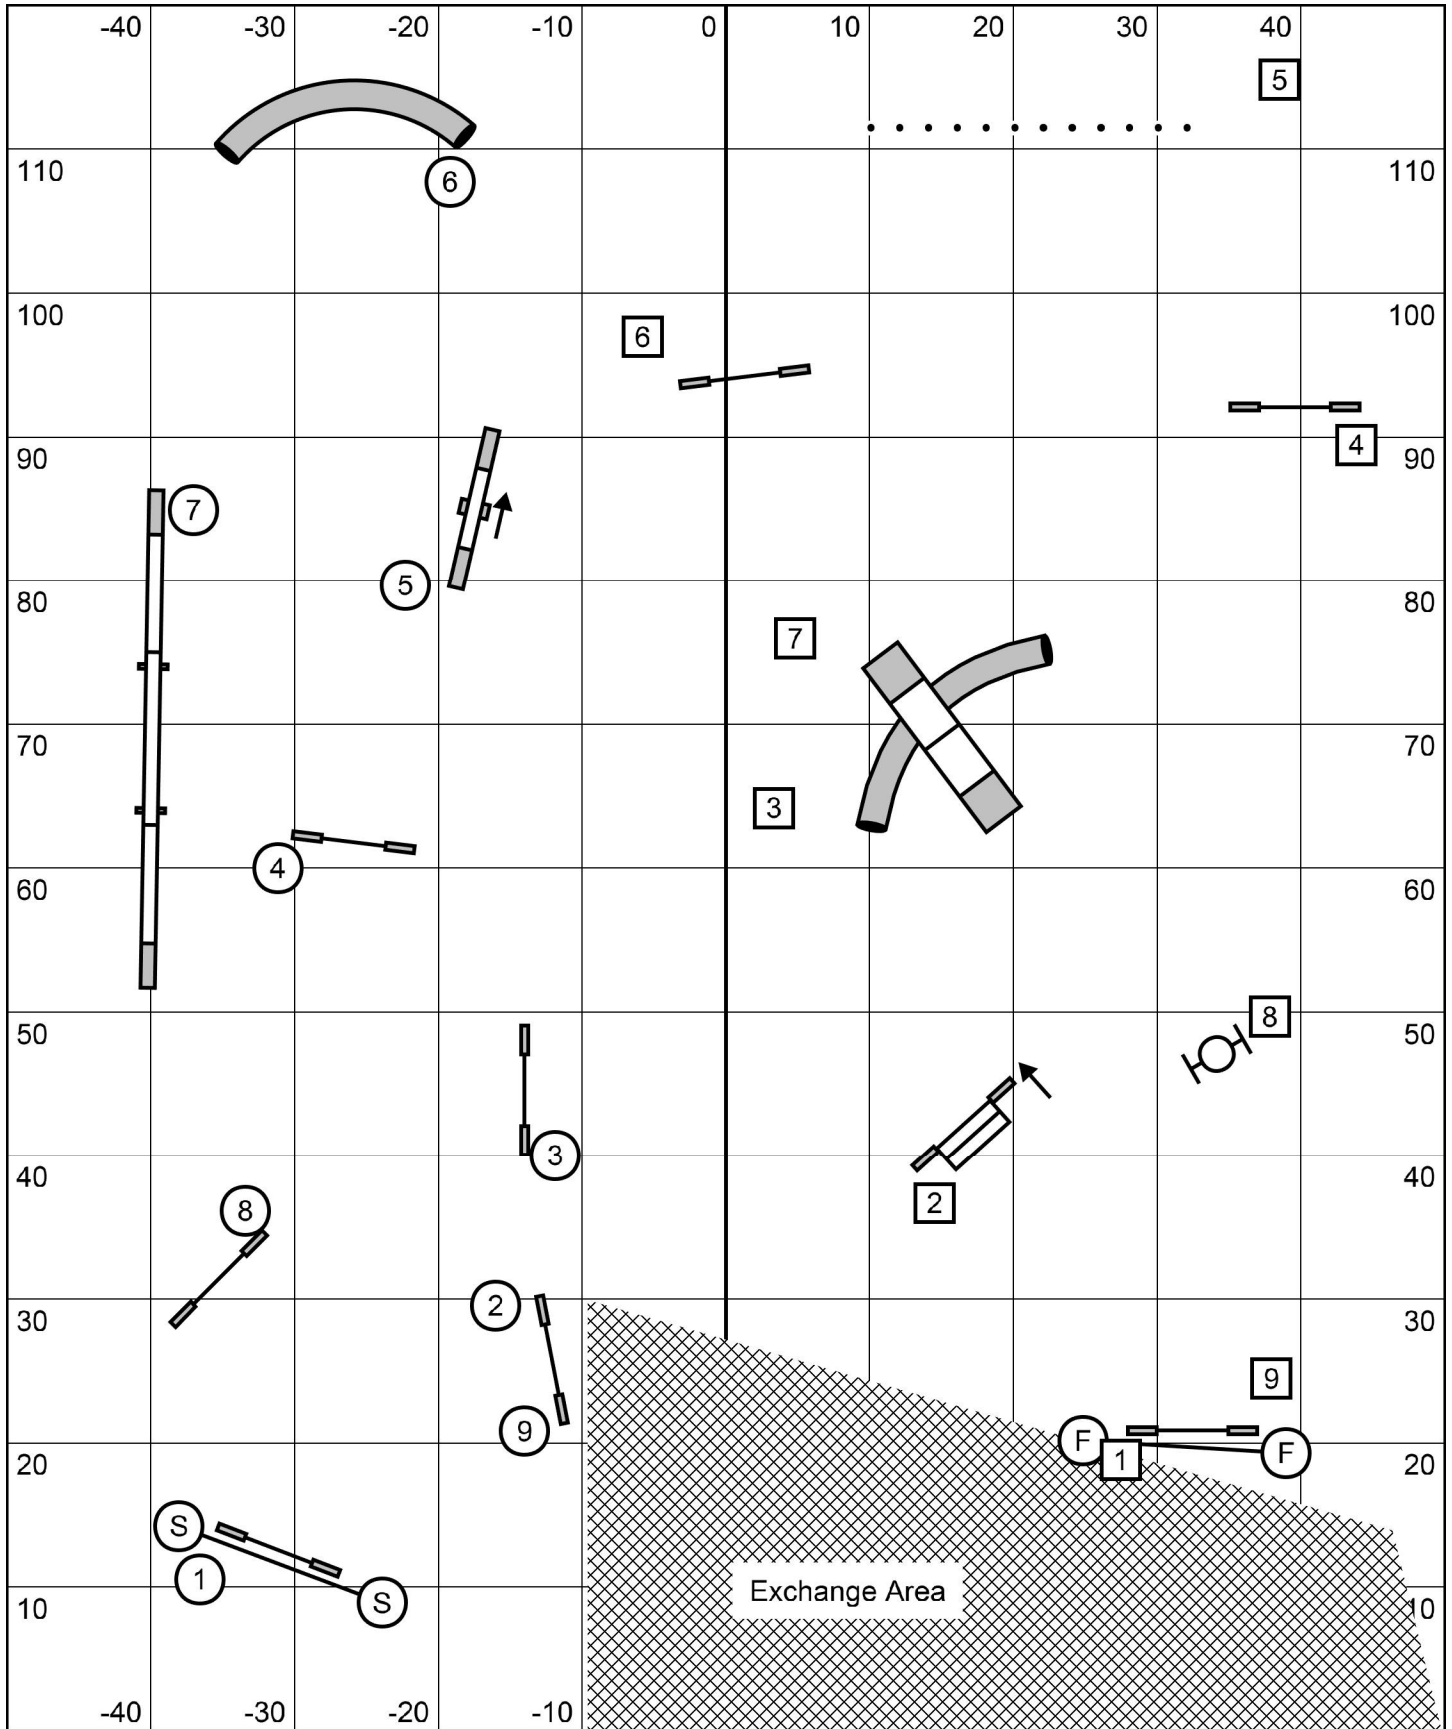

Circles go first

Combined Pairs
Data Driven Agility
Peggy O'Connell
7/17/21