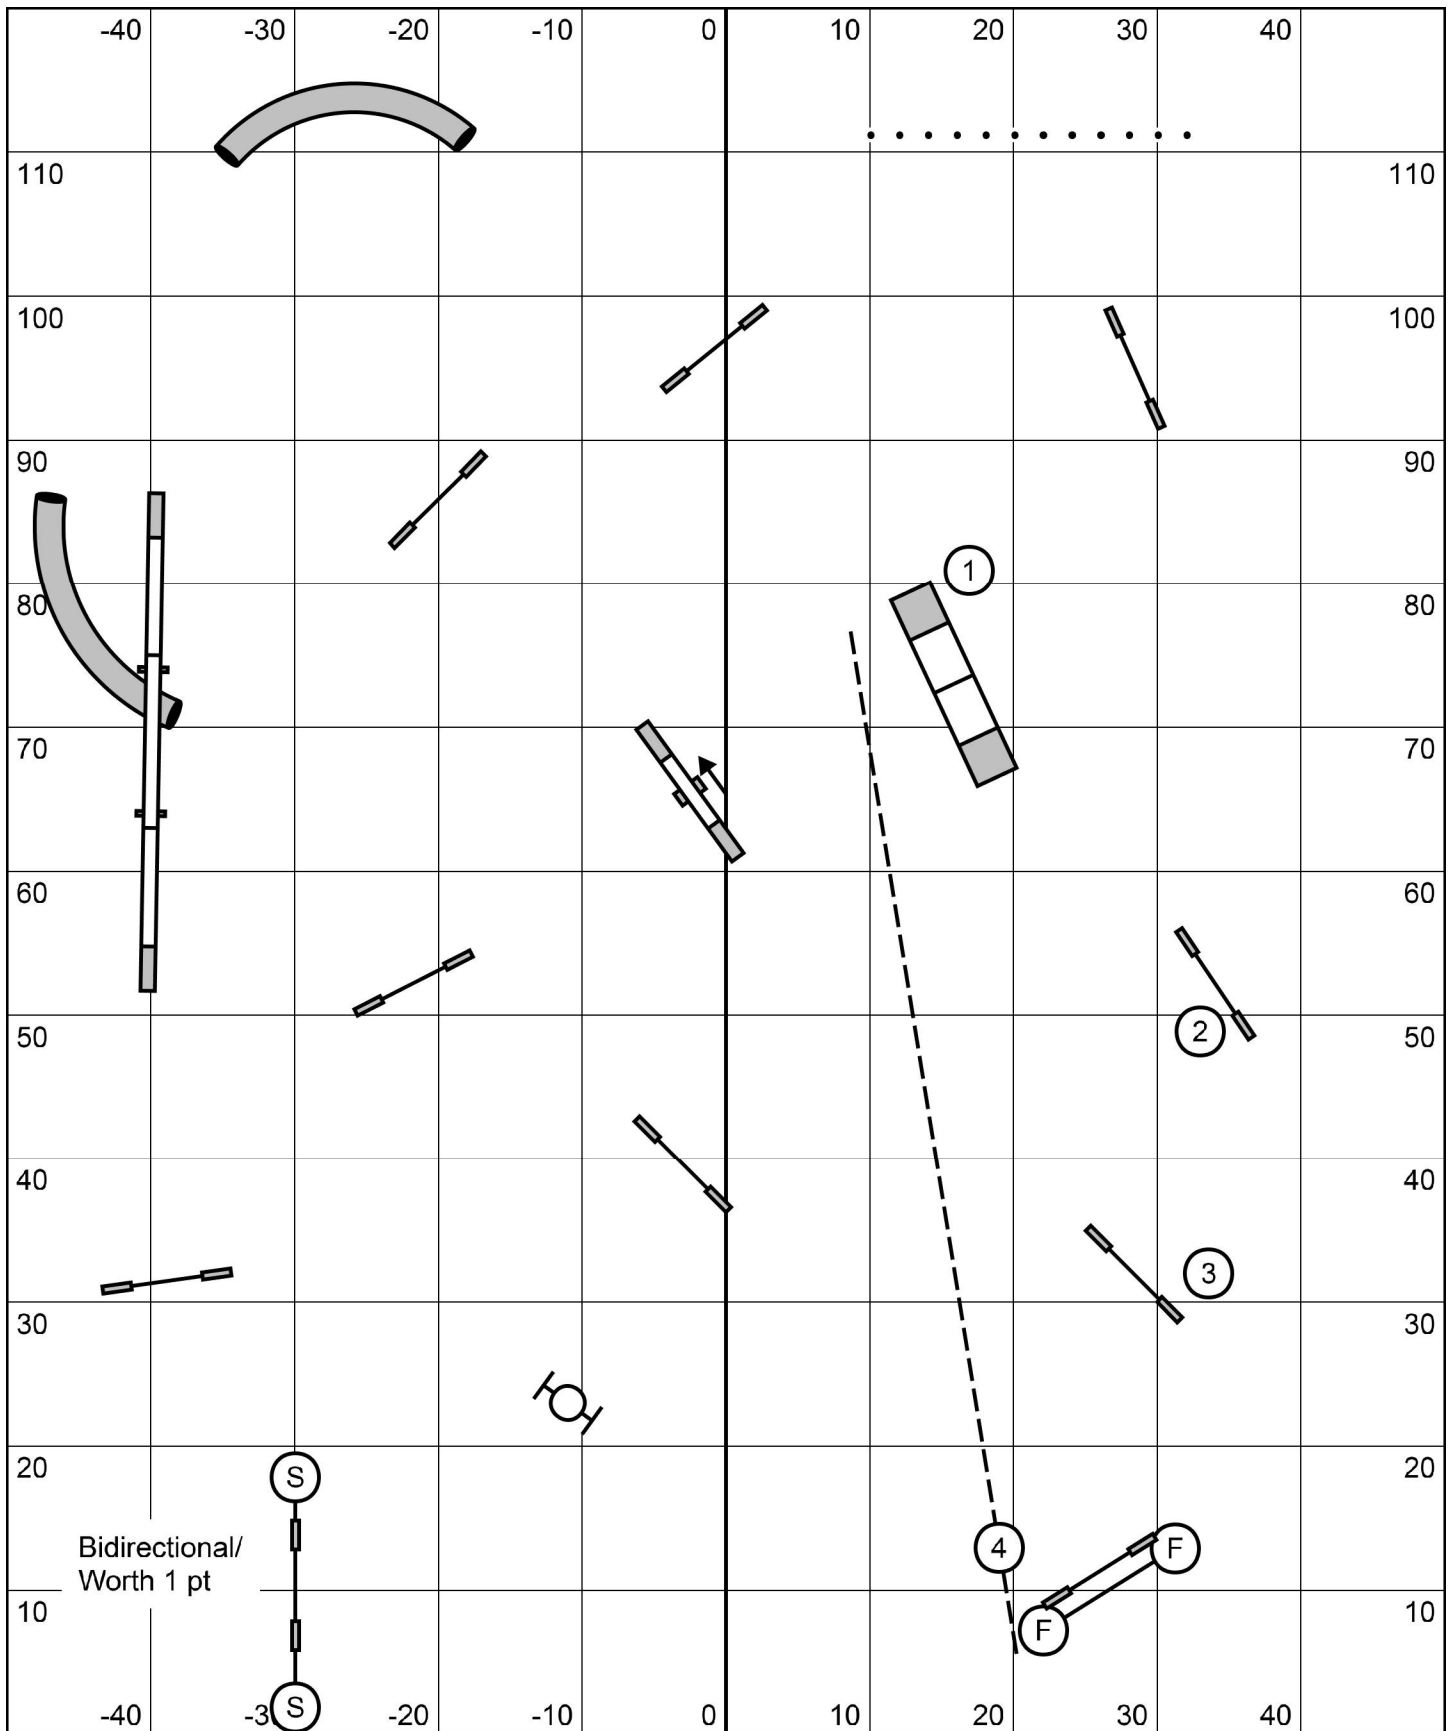

1-2-3-5 system
 Teeter is 5
 No contact to contact (Except at close)
 Back to back ok
 13 pts needed in opening

Starters/P1 Gamblers
 Data Driven Agility'
 Peggy O'Connell
 7/17/21

25 second opening
 20/22/24 - 15s
 14/16 - 16s
 10/12 - 17s
 Perf +1

1-2-3-5 system
 Weaves are 5
 No contact to contact (Except at close)
 Back to back ok

Advanced/P2 Gamblers
 Data Driven Agility'
 Peggy O'Connell
 7/17/21

25 second opening
 20/22/24 - 14 s
 10/12/14/16 - 15s
 Perf +1
 13 pts needed in opening

1-2-3-5 system
 Weaves are 5
 No contact to contact (Except at close)
 Back to back ok
 13 pts needed in opening

Masters/P3 Gamblers
 Data Driven Agility
 Peggy O'Connell
 7/17/21

25 second opening
 20/22/24 - 16 s
 14/16 - 17s
 10/12 - 19s
 Perf +1