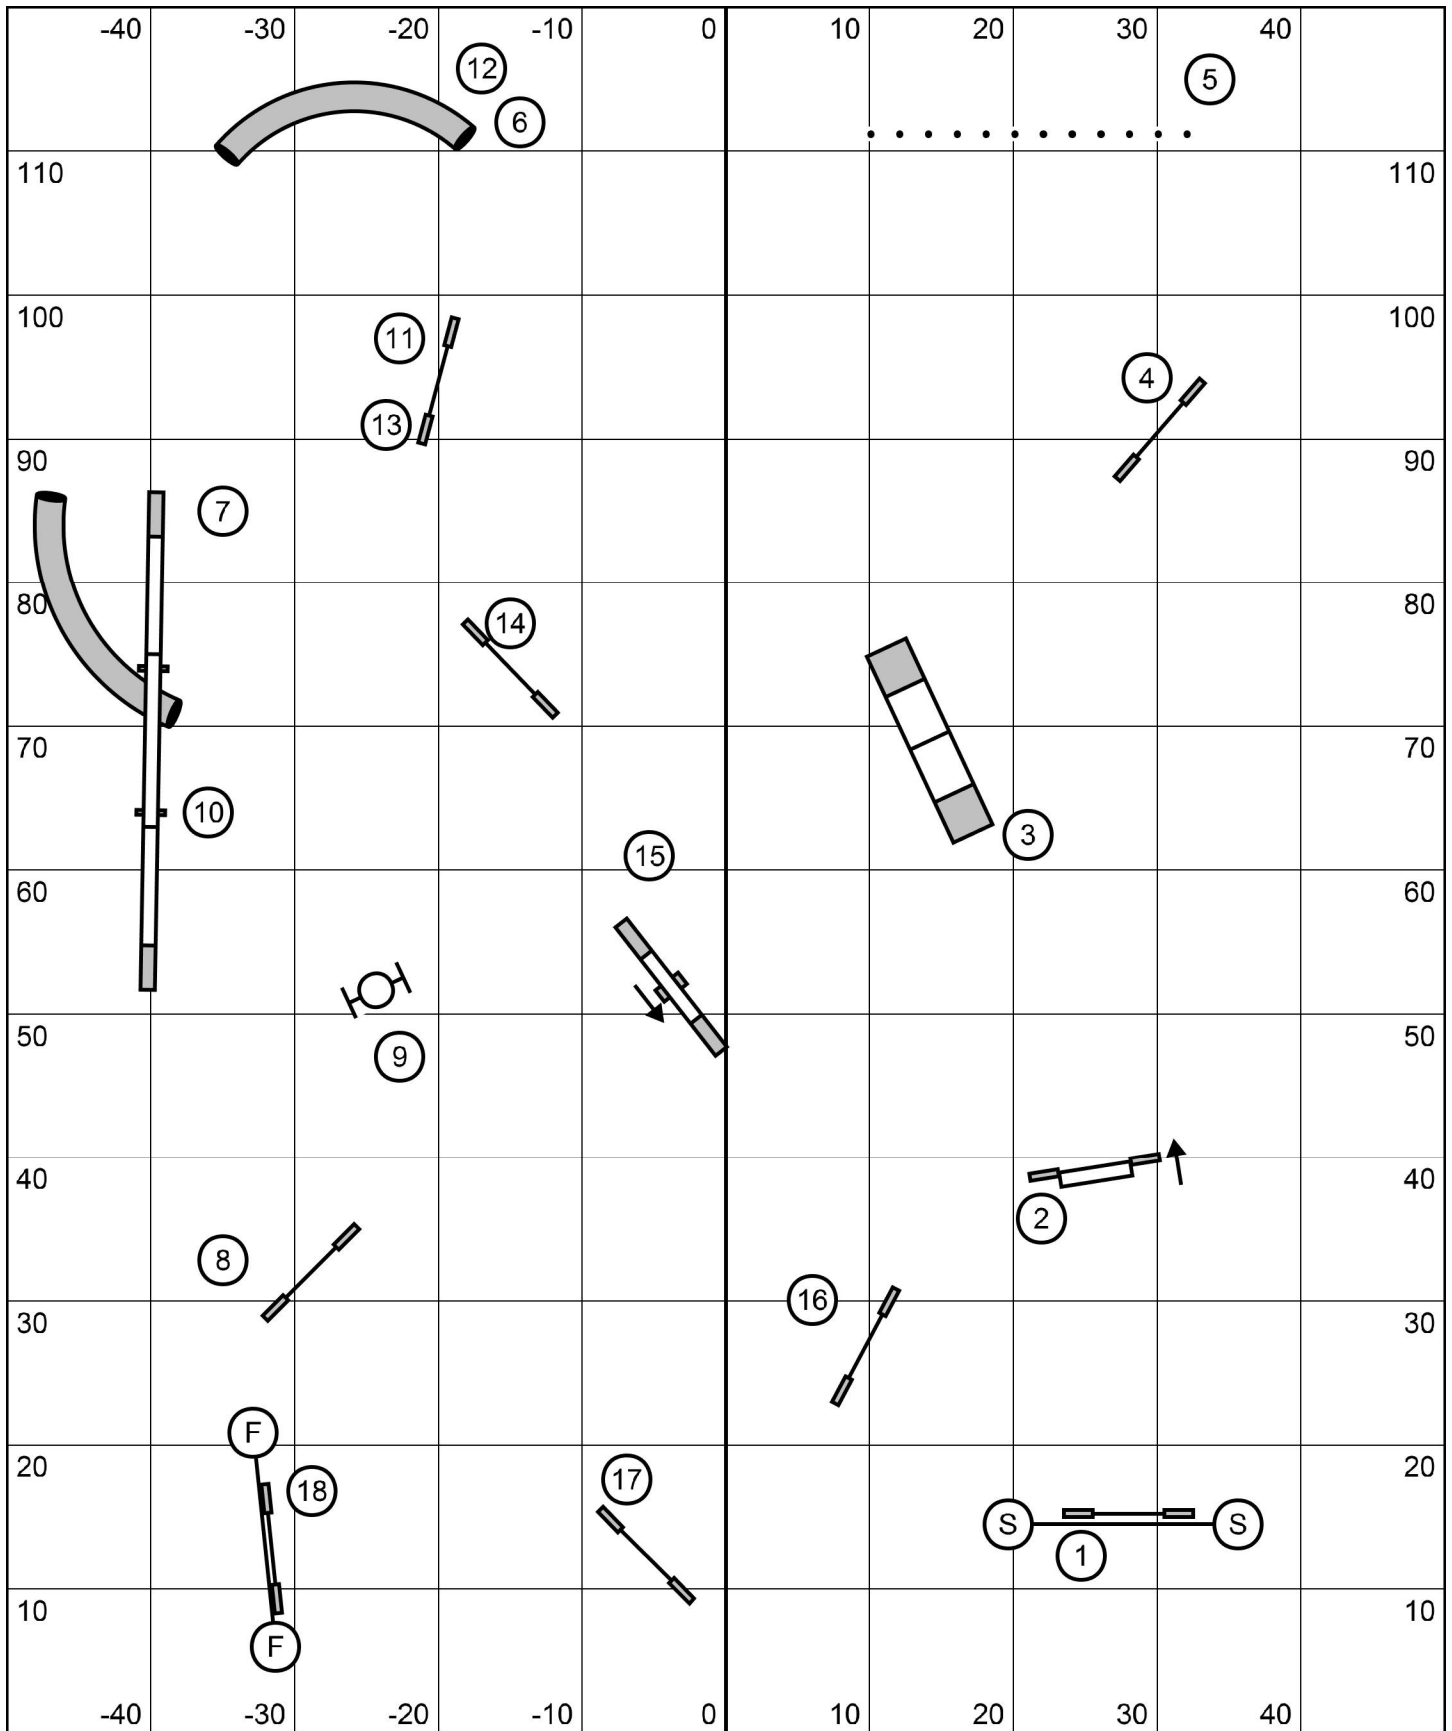

Grand Prix/Performance Grand Prix
Data Driven Agility'
Peggy O'Connell
7/17/21