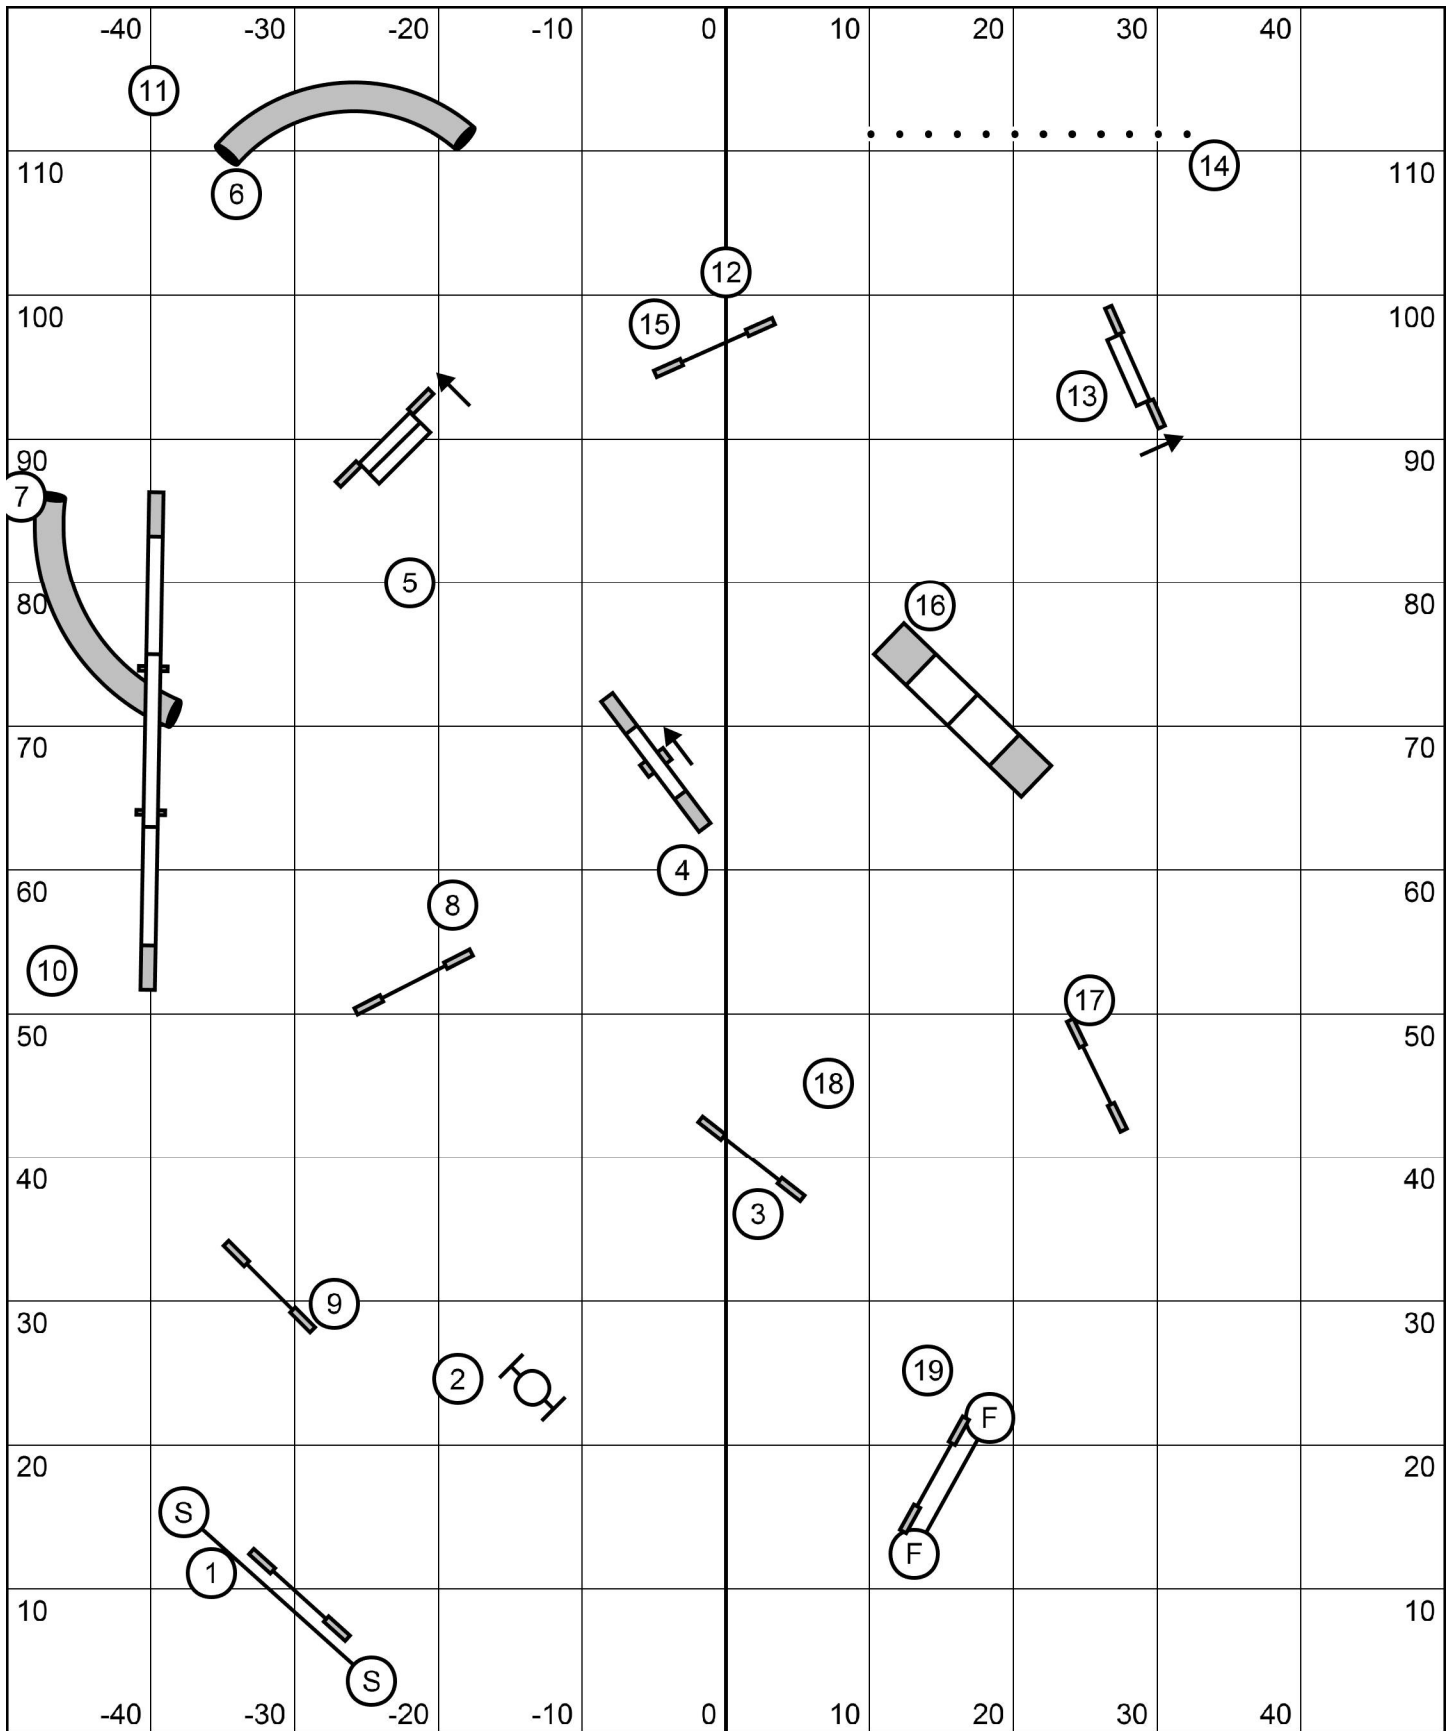

Masters/P3 Standard
Data Driven Agility'
Peggy O'Connell
7/17/21