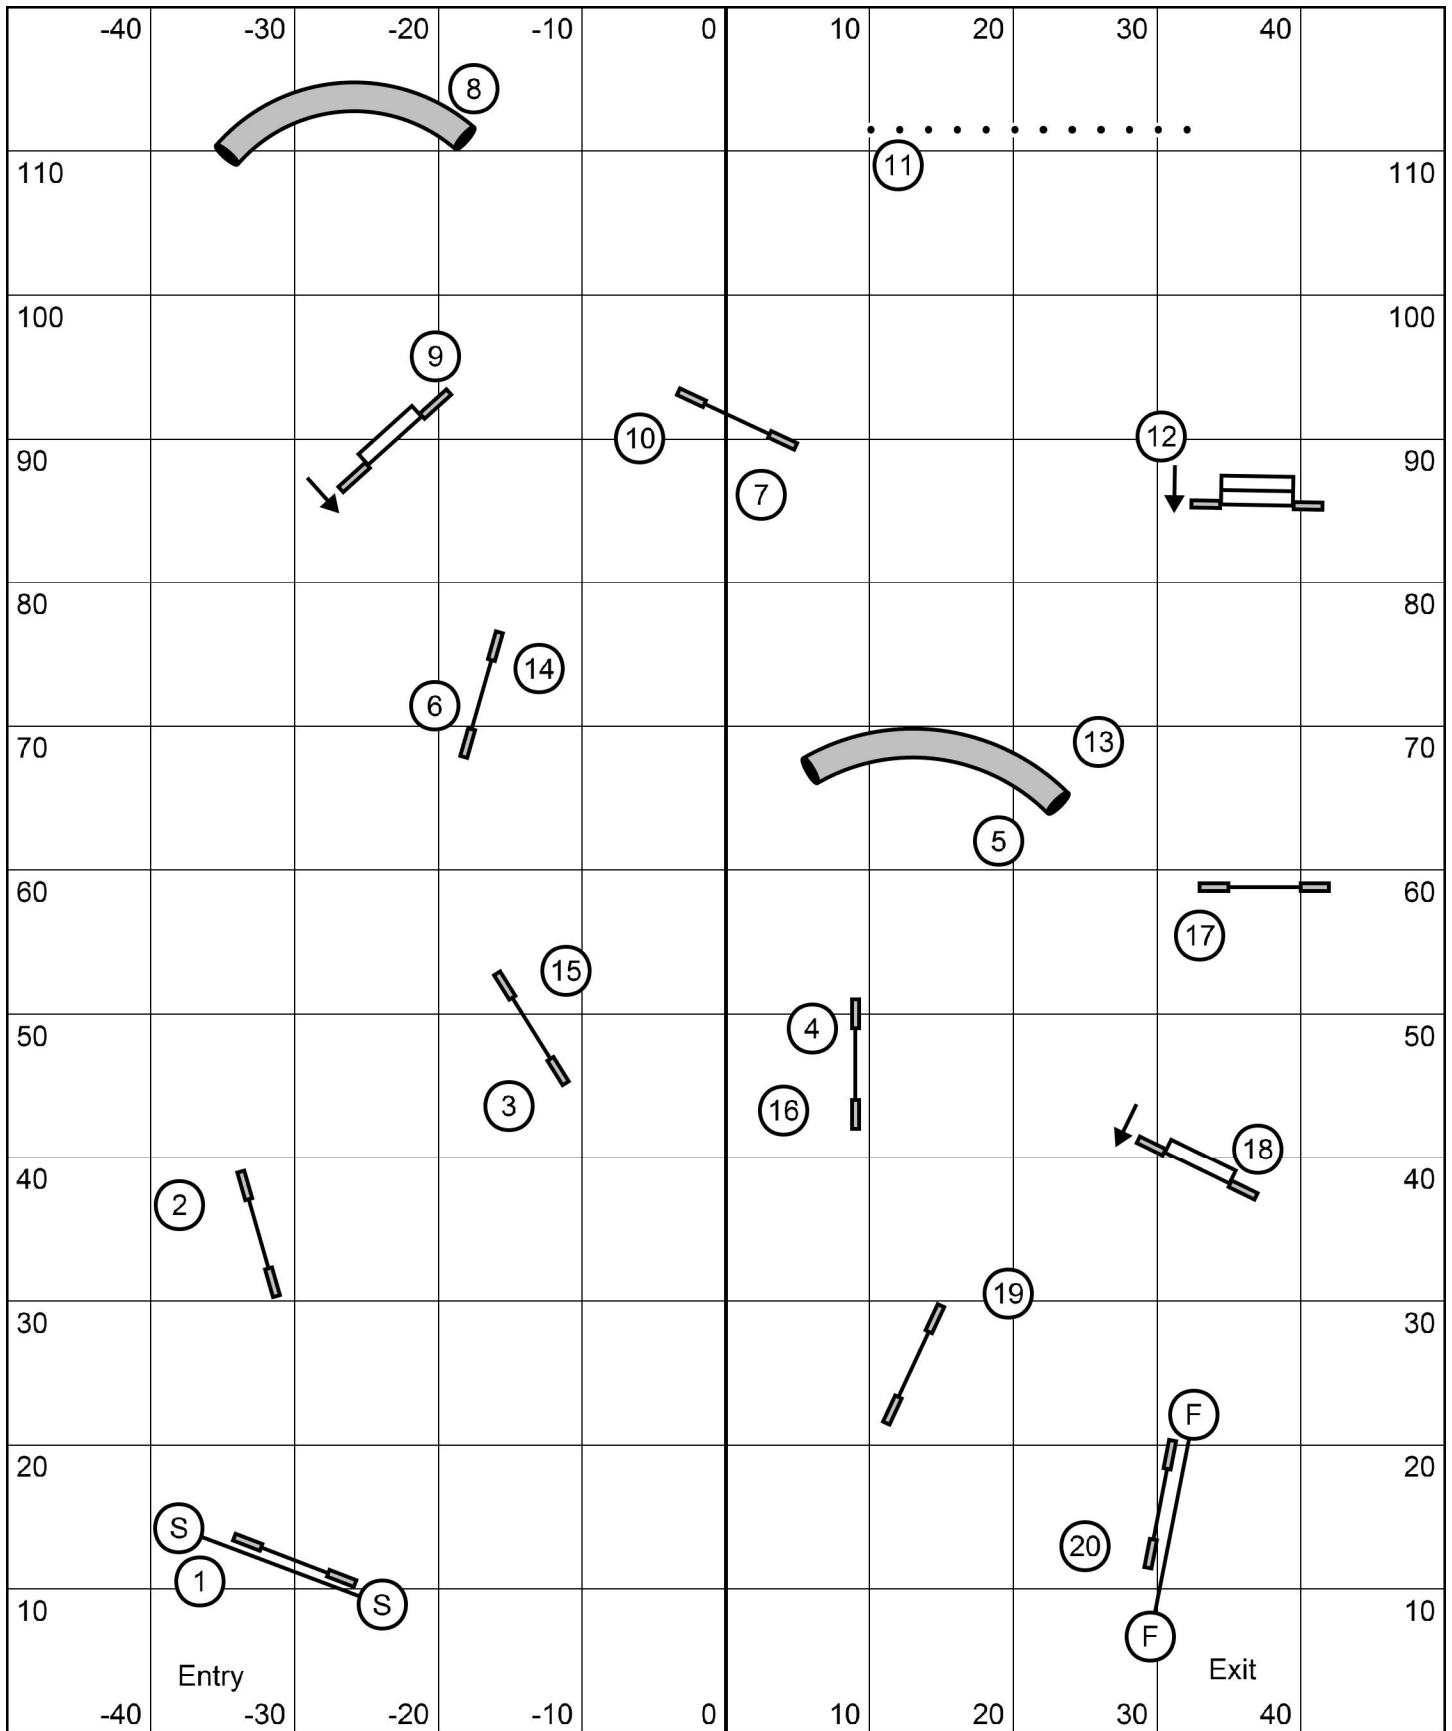

Masters/Performance Challenge Jumpers
Data Driven Agility
Peggy O'Connell
7/17/21