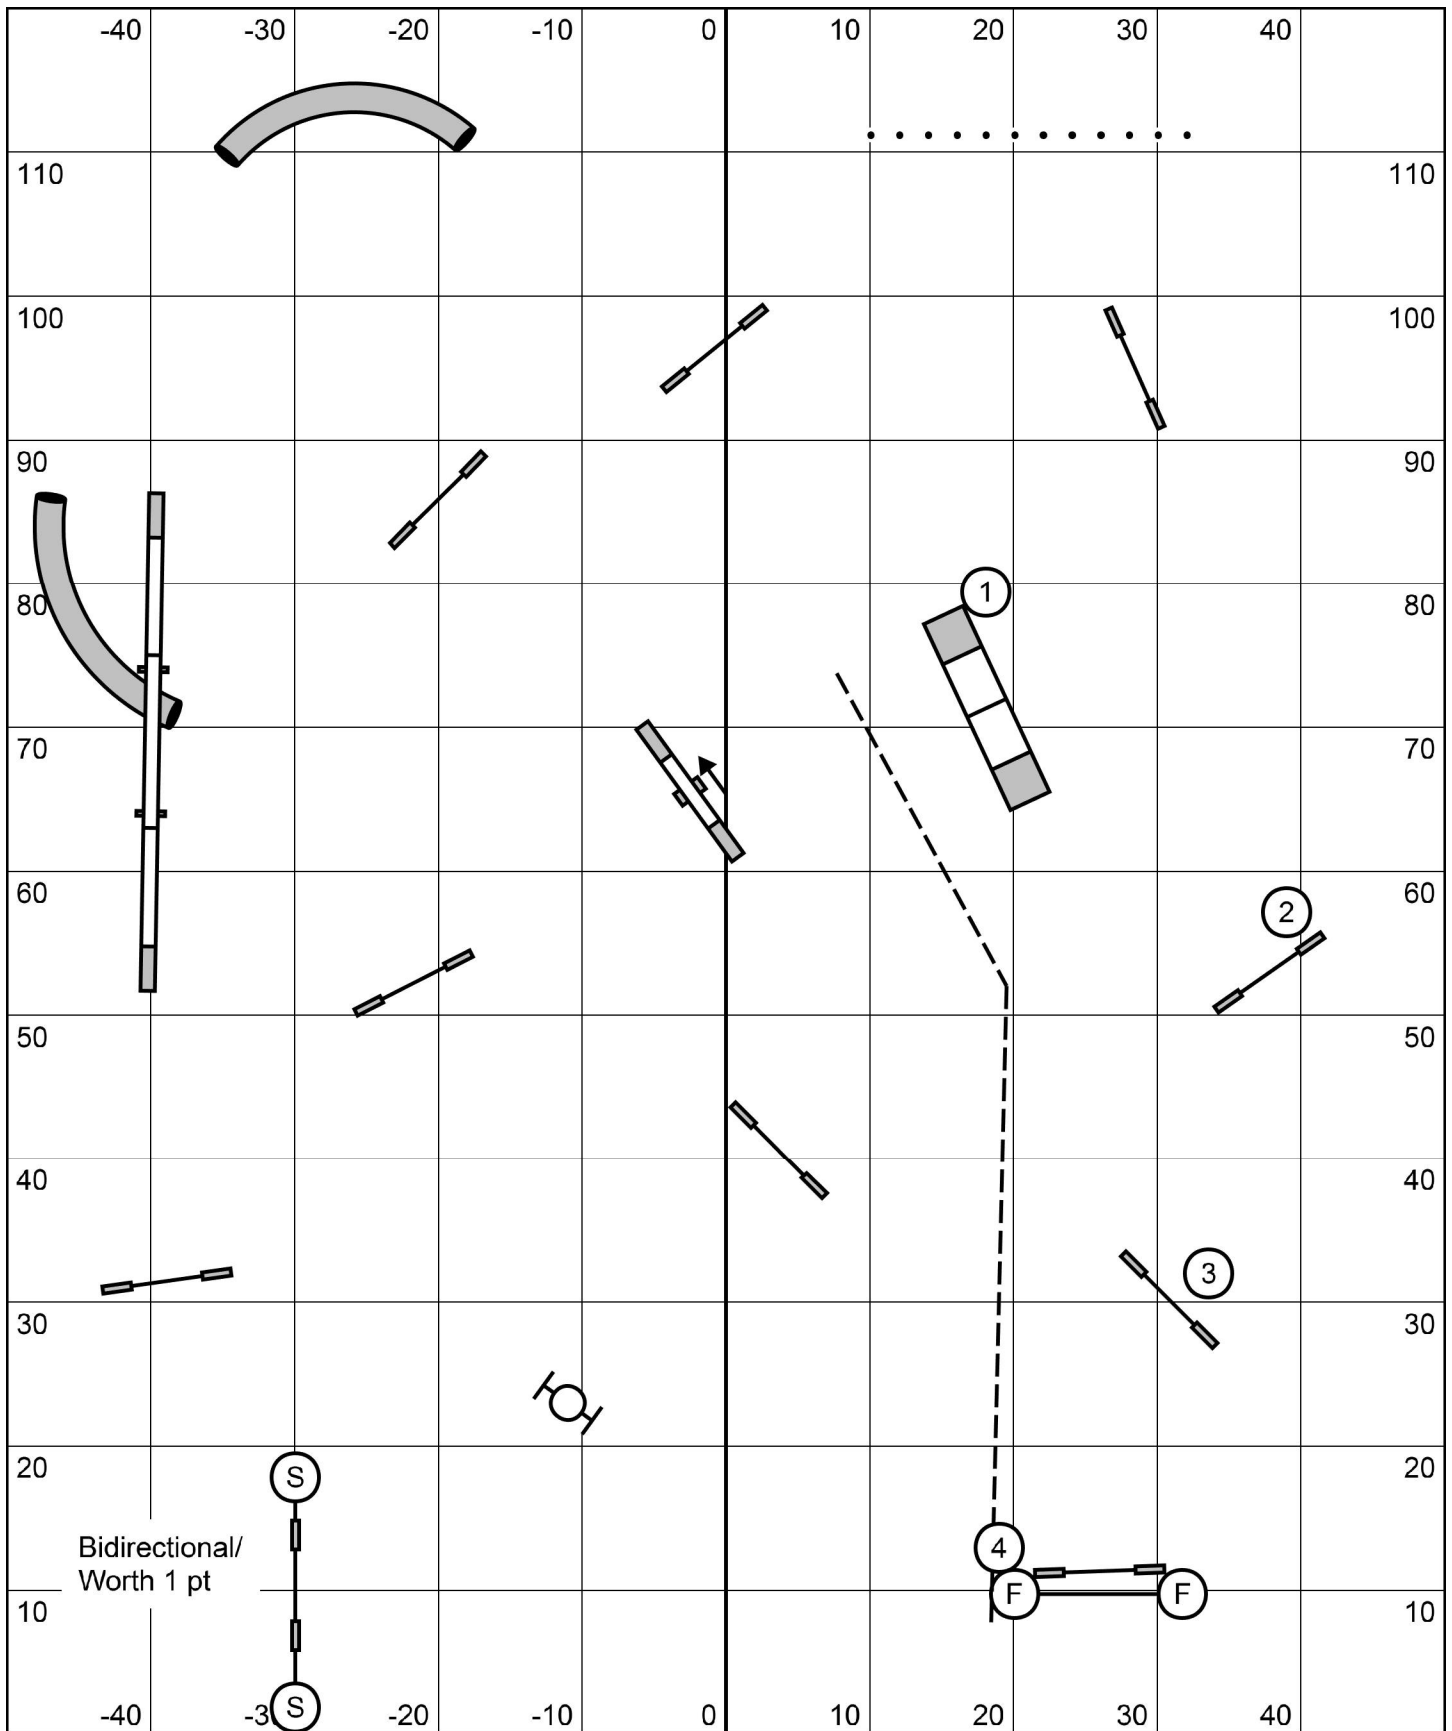

1-2-3-5 system
 Teeter is 5
 No contact to contact (Except at close)
 Back to back ok
 13 pts needed in opening

Starters/P1 Gamblers
 Data Driven Agility'
 Peggy O'Connell
 7/17/21

25 second opening
 20/22/24 - 15s
 14/16 - 16s
 10/12 - 17s
 Perf +1

1-2-3-5 system
 Weaves are 5
 No contact to contact (Except at close)
 Back to back ok

Advanced/P2 Gamblers
 Data Driven Agility'
 Peggy O'Connell
 7/17/21

25 second opening
 20/22/24 - 14 s
 10/12/14/16 - 15s
 Perf +1
 13 pts needed in opening

1-2-3-5 system
 Weaves are 5
 No contact to contact (Except at close)
 Back to back ok
 13 pts needed in opening

Masters/P3 Gamblers
 Data Driven Agility
 Peggy O'Connell
 7/17/21

25 second opening
 20/22/24 - 16 s
 14/16 - 17s
 10/12 - 19s
 Perf +1