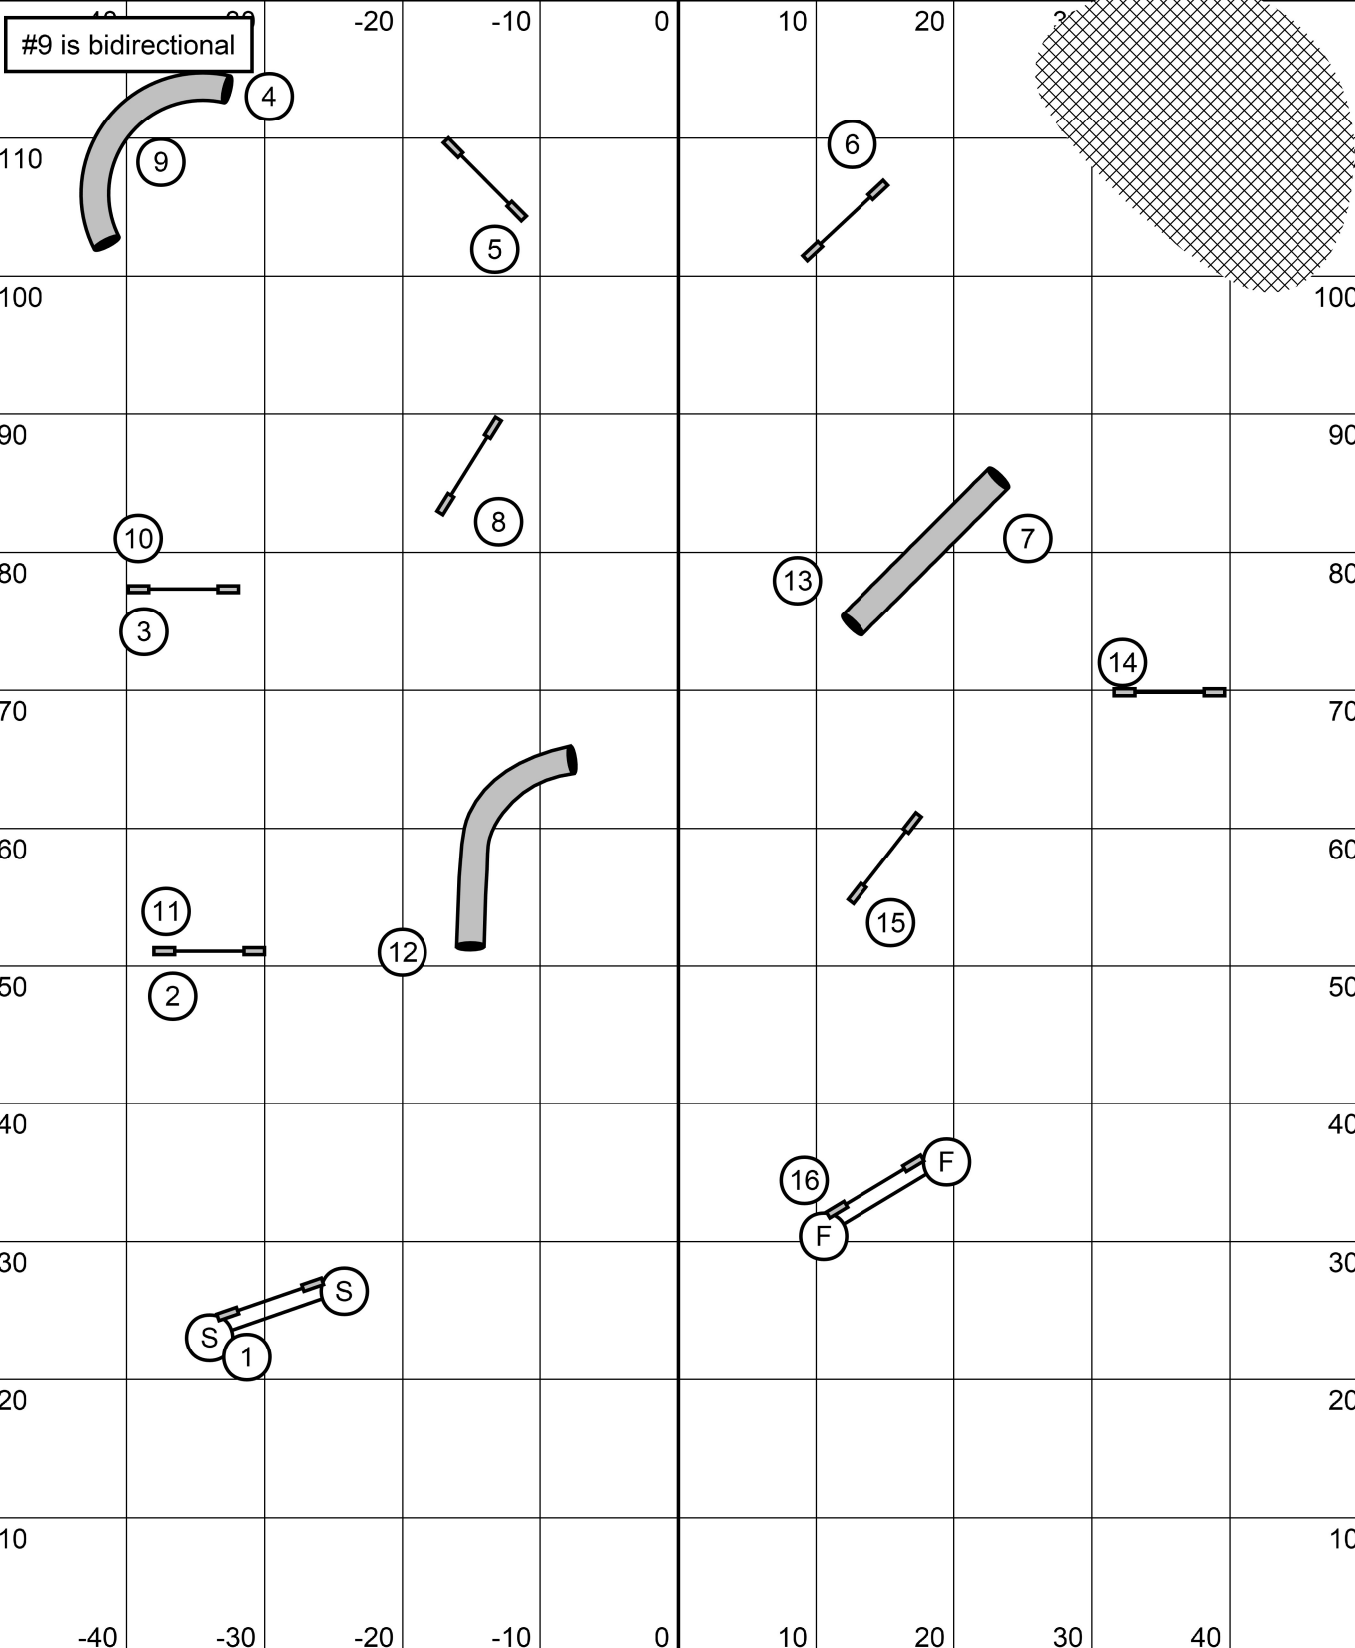

**\*\*Map is only an approximation\*\***  
Outdoors on Grass  
Electronic Timing

Data Driven Agility Springfield, VT July 16, 2021  
Course Designed by: MEB Judged By: Valori Duff  
Beginner/Novice Speedstakes