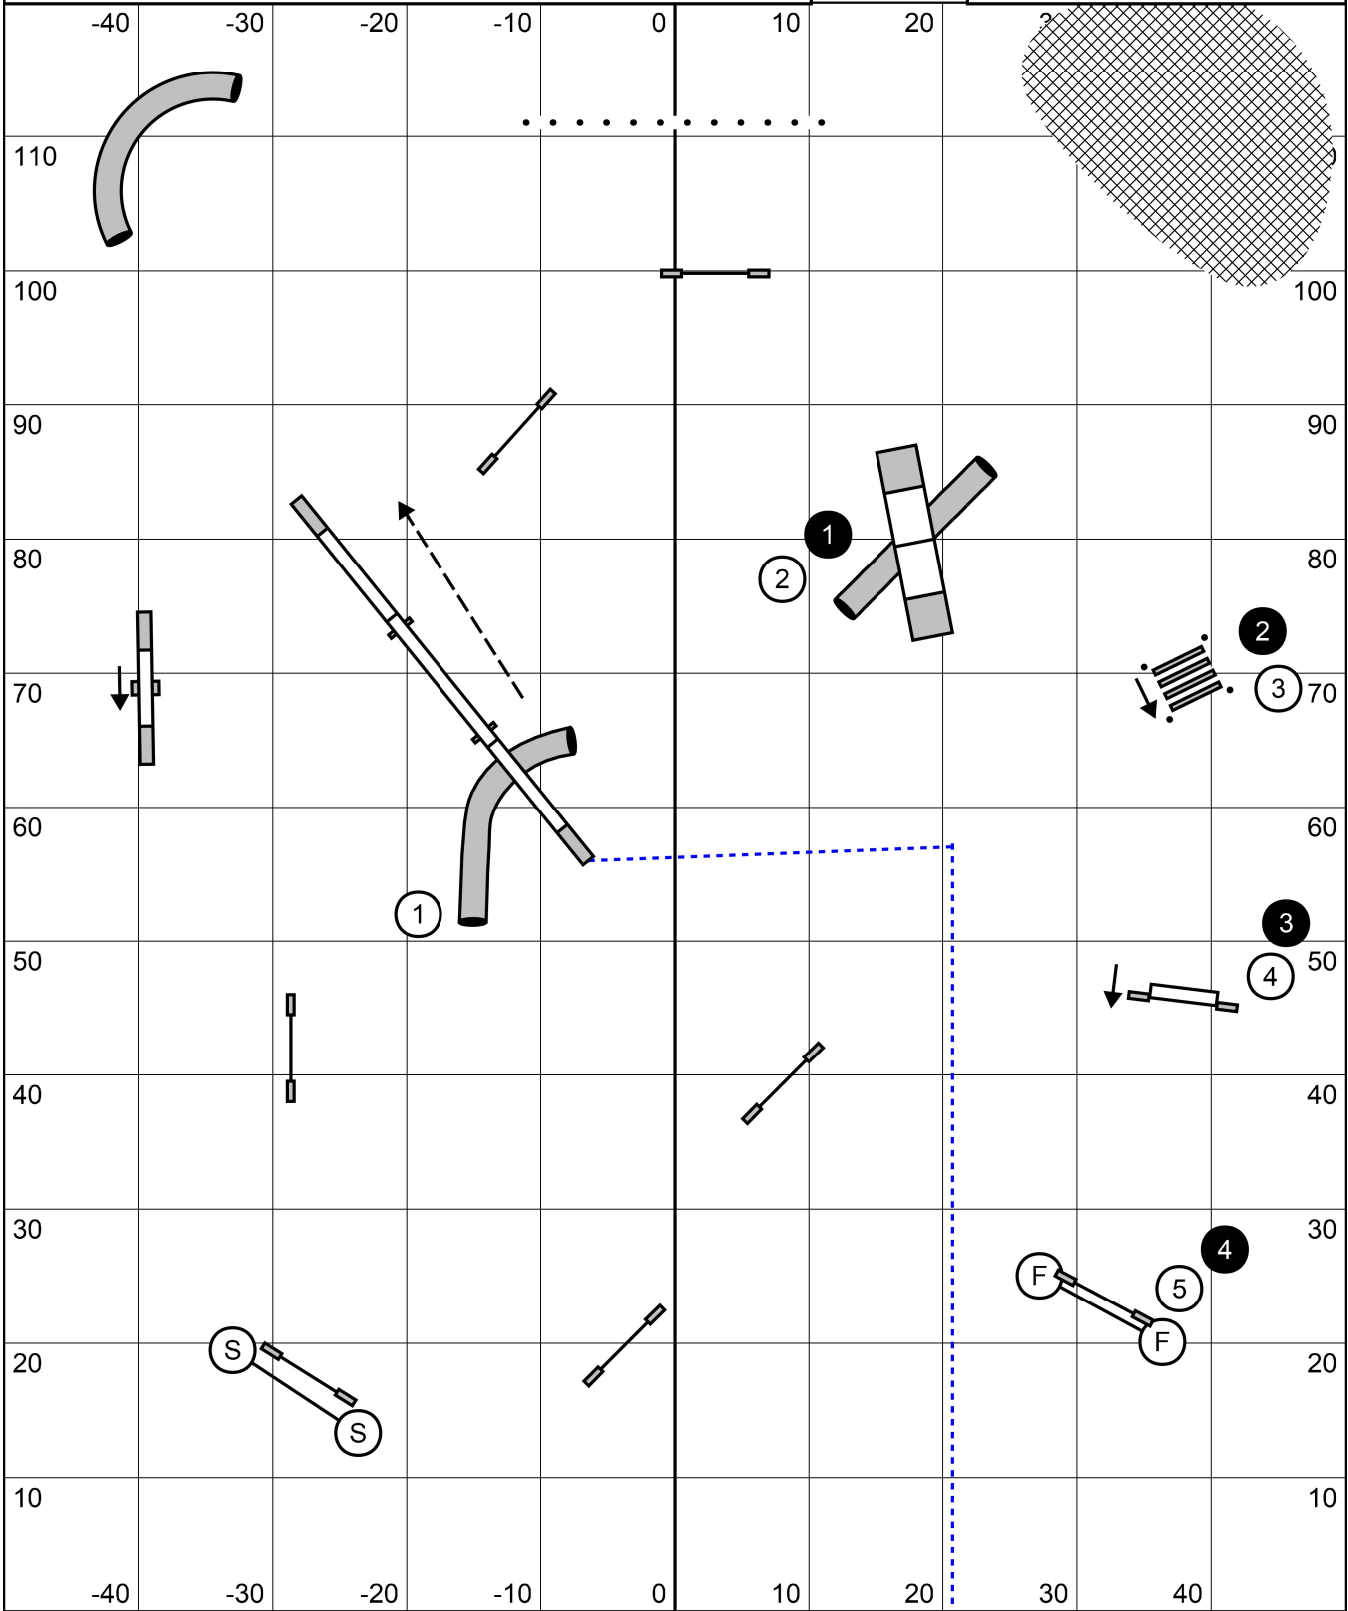

Gamble #1 1-5 white circles (from behind gamble line) - 15 points
Gamble #2 1-4 dark circles (from behind gamble line) - 10 points
No contact to contact or back to back contacts
No consecutive gamble obstacles in opening
Finish jump is not live in opening and is worth 1 pt

30 Second Opening
8" 12" 16" - 14 seconds
20" 22" 24" - 13 seconds
Select 4" 8" 12" - 15 seconds
Select 16" 20" - 14 seconds

Data Driven Agility Springfield, VT July 16, 2021
Course Designed by: MEB Judged By: Valori Duff
Senior/Champ Gamblers

Map is only an approximation
Outdoors on Grass
Electronic Timing