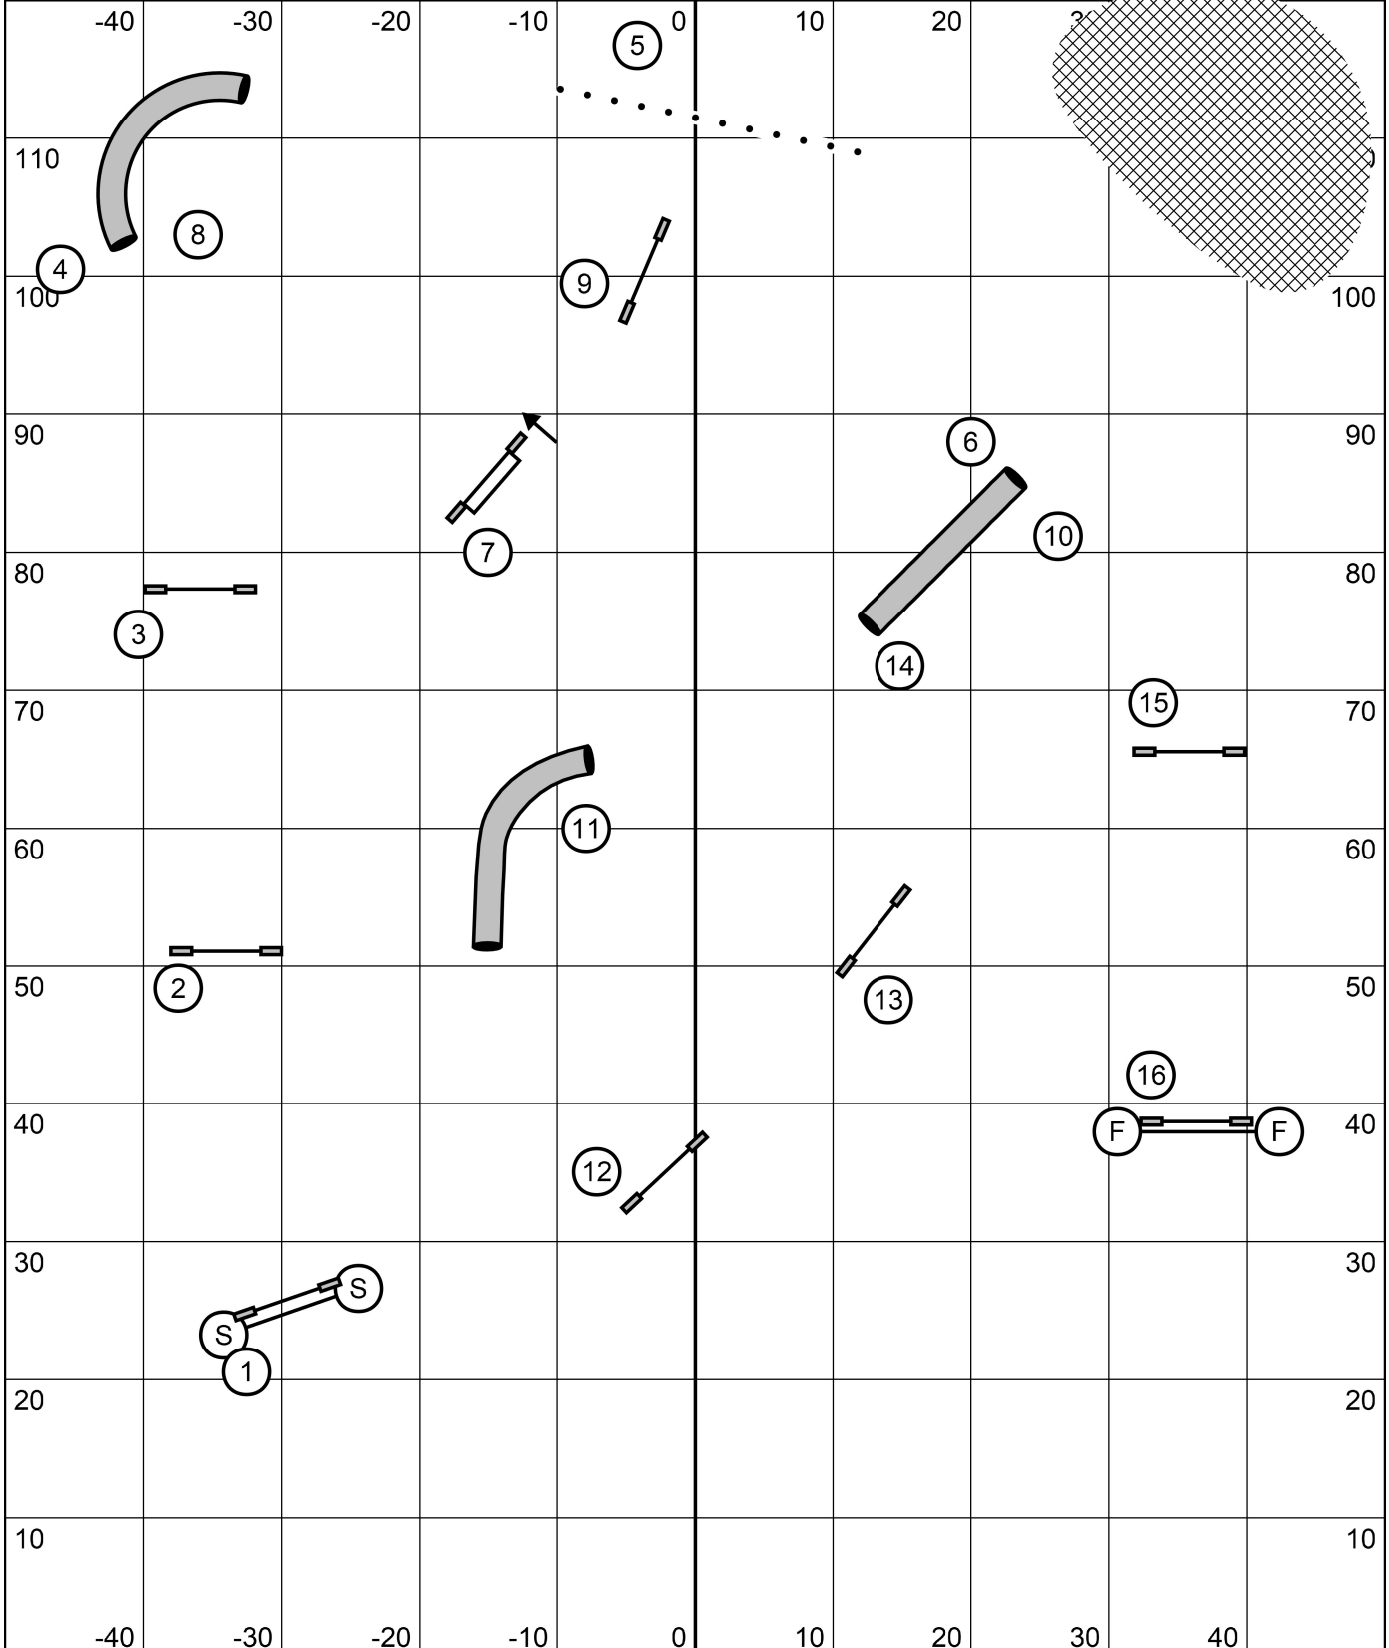

Map is only an approximation
Outdoors on Grass
Electronic Timing

Data Driven Agility Springfield, VT July 16, 2021
Course Designed by: MEB Judged By: Valori Duff
Beginner/Novice Jumping