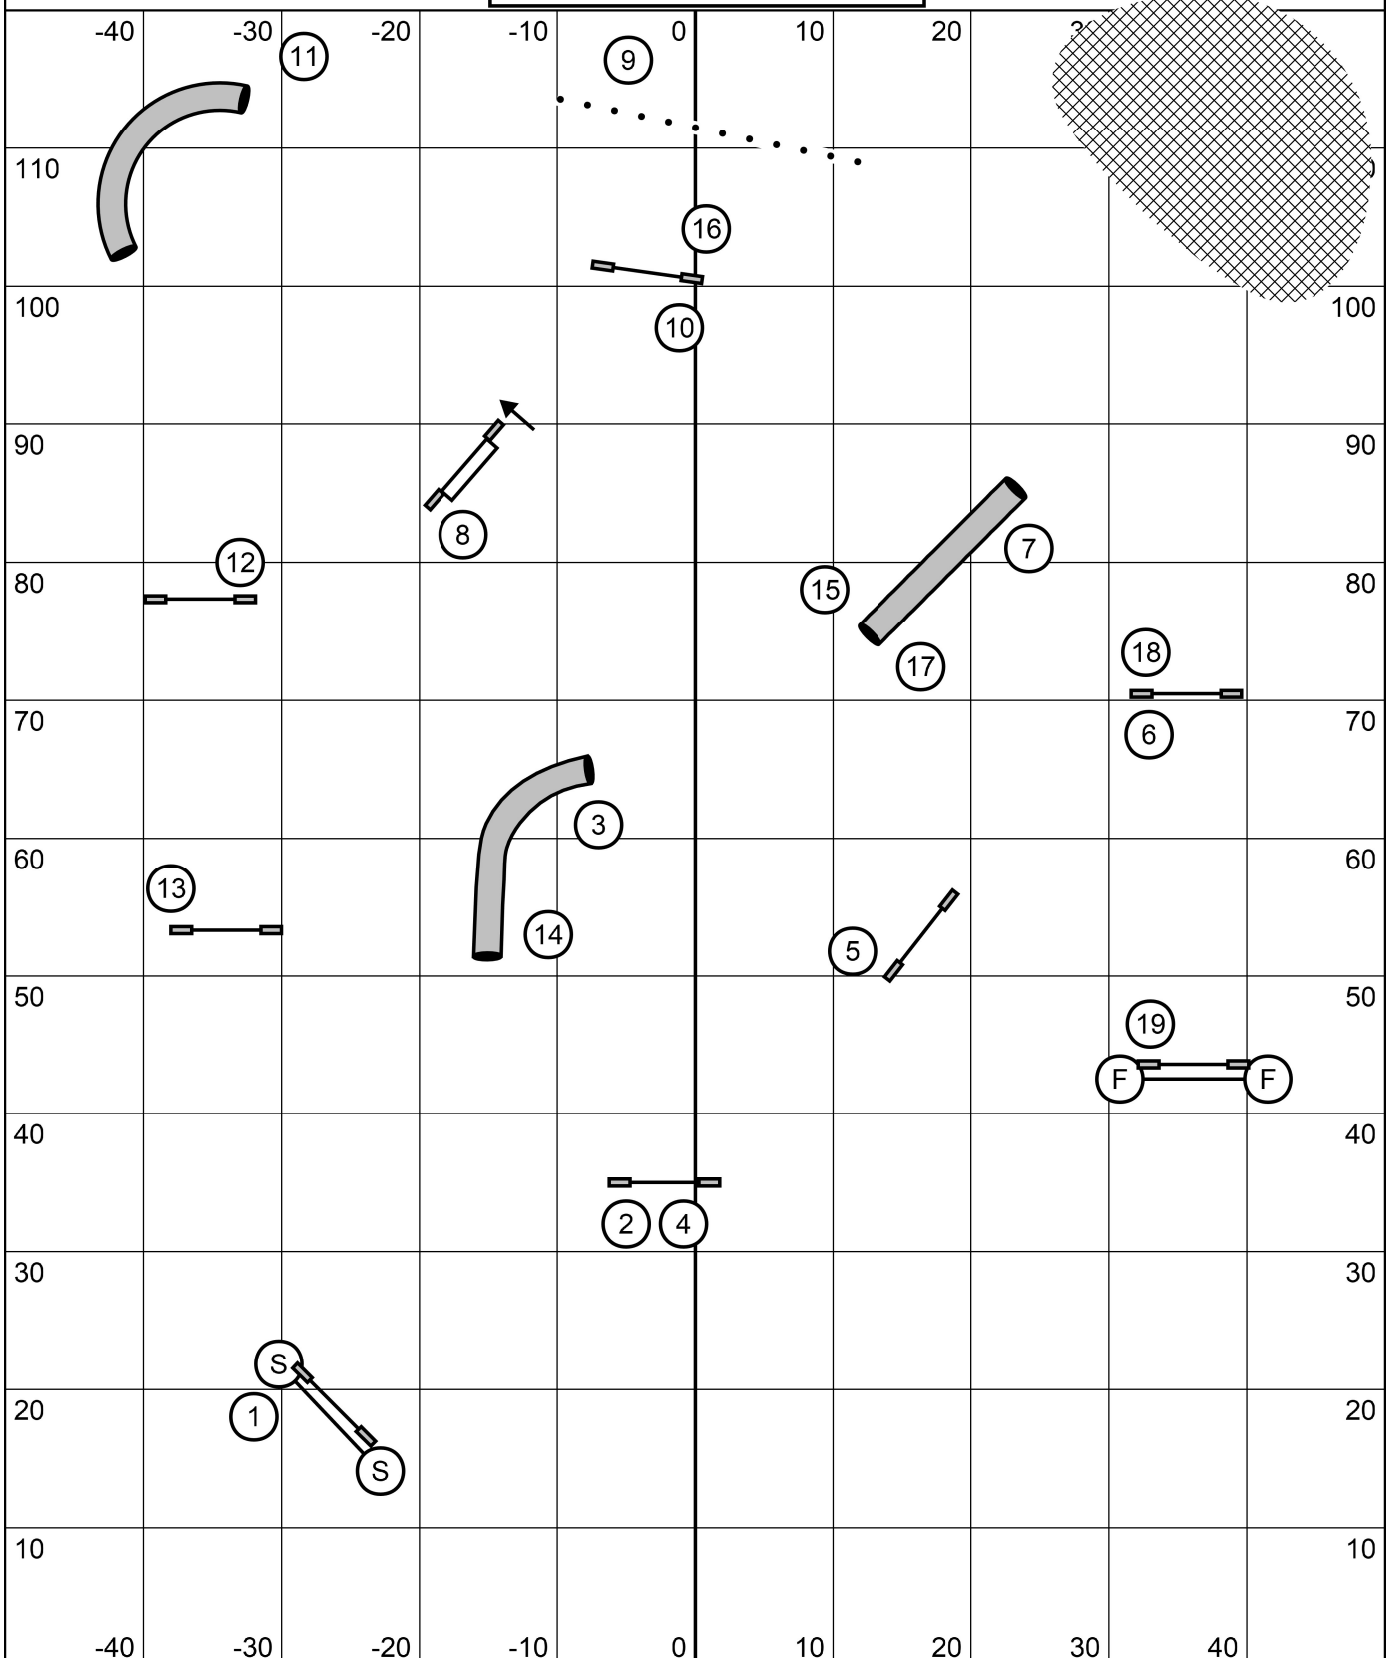

Map is only an approximation
Outdoors on Grass
Electronic Timing

Data Driven Agility Springfield, VT July 16, 2021
Course Designed by: MEB Judged By: Valori Duff
Senior/Champ Jumping