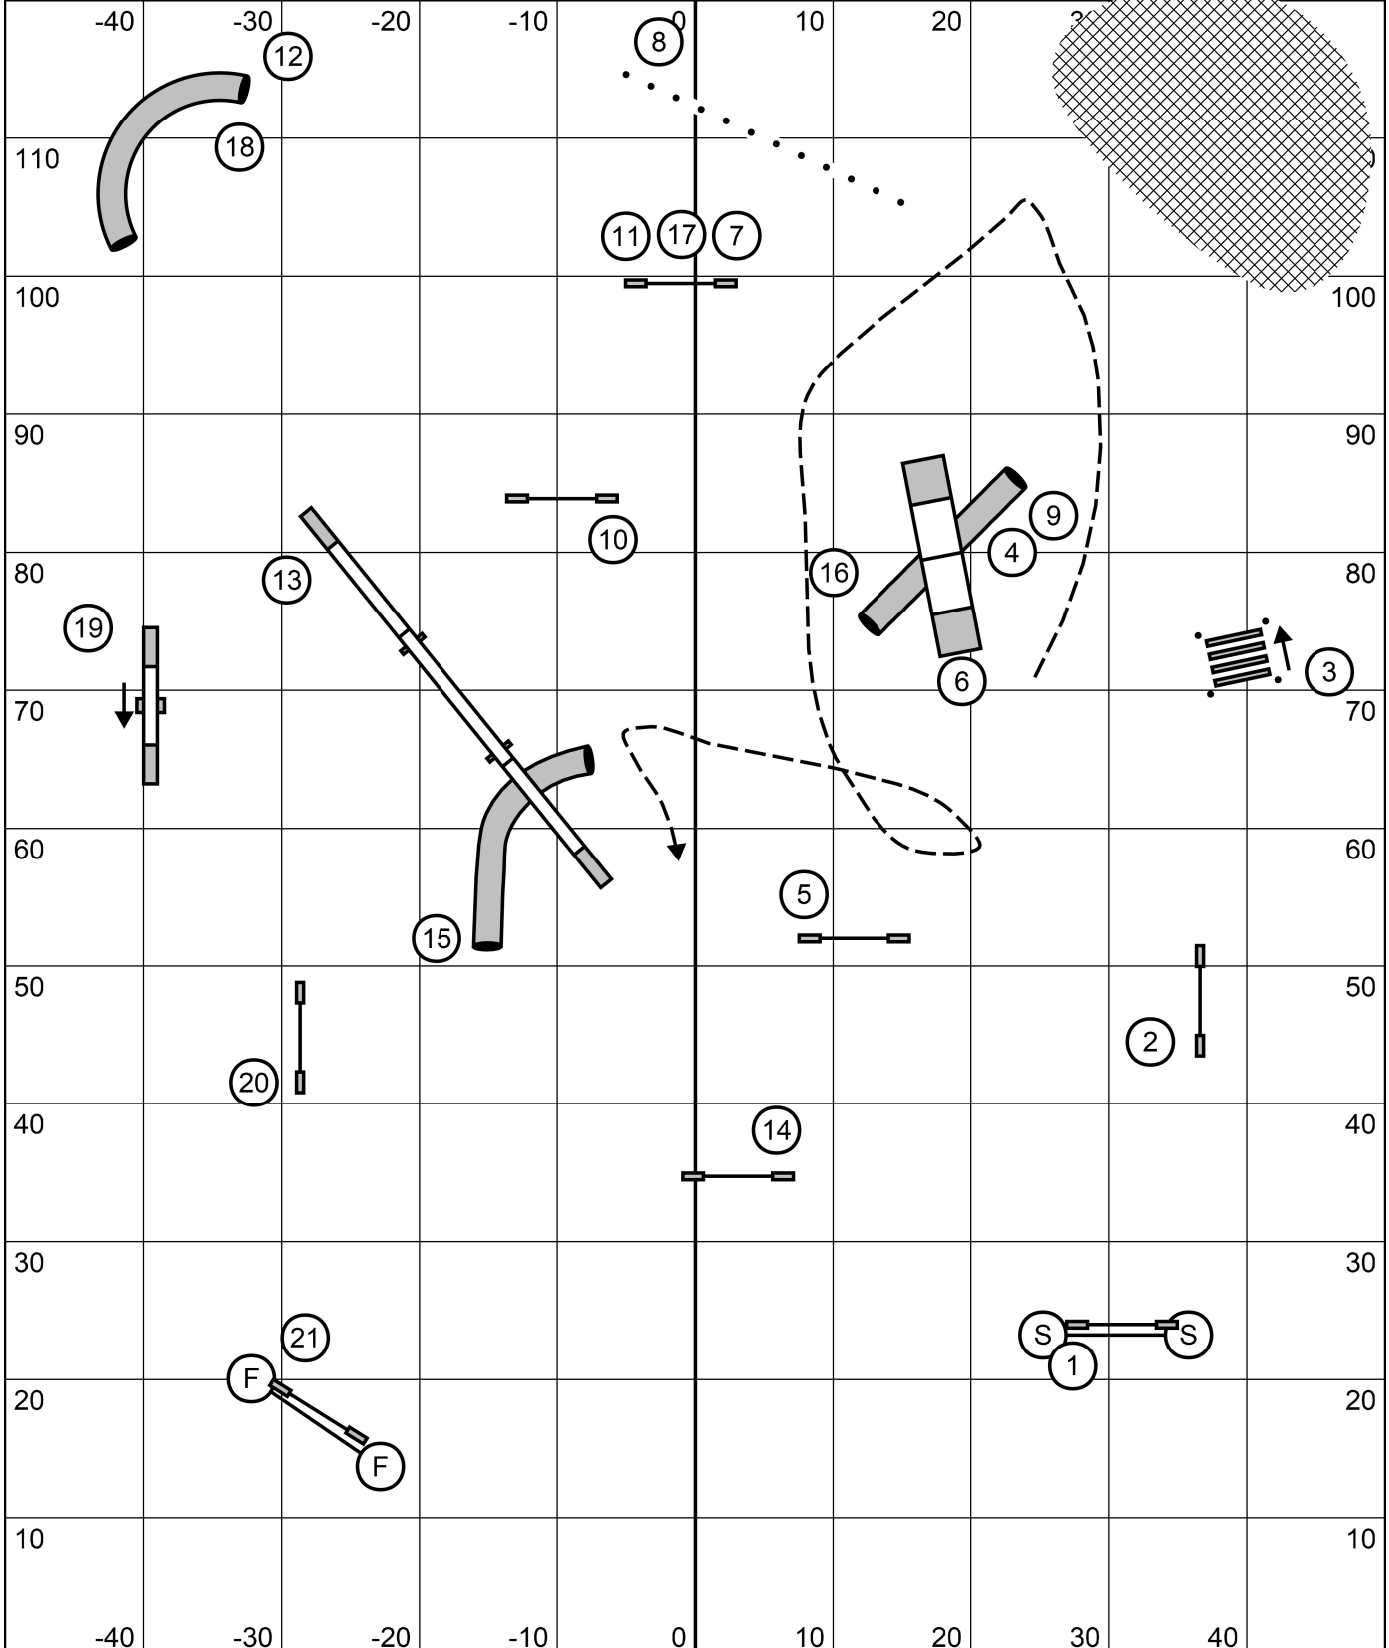

Map is only an approximation
Outdoors on Grass
Electronic Timing

Data Driven Agility Springfield, VT July 16, 2021
Course Designed by: MEB Judged By: Valori Duff
Masters Agility