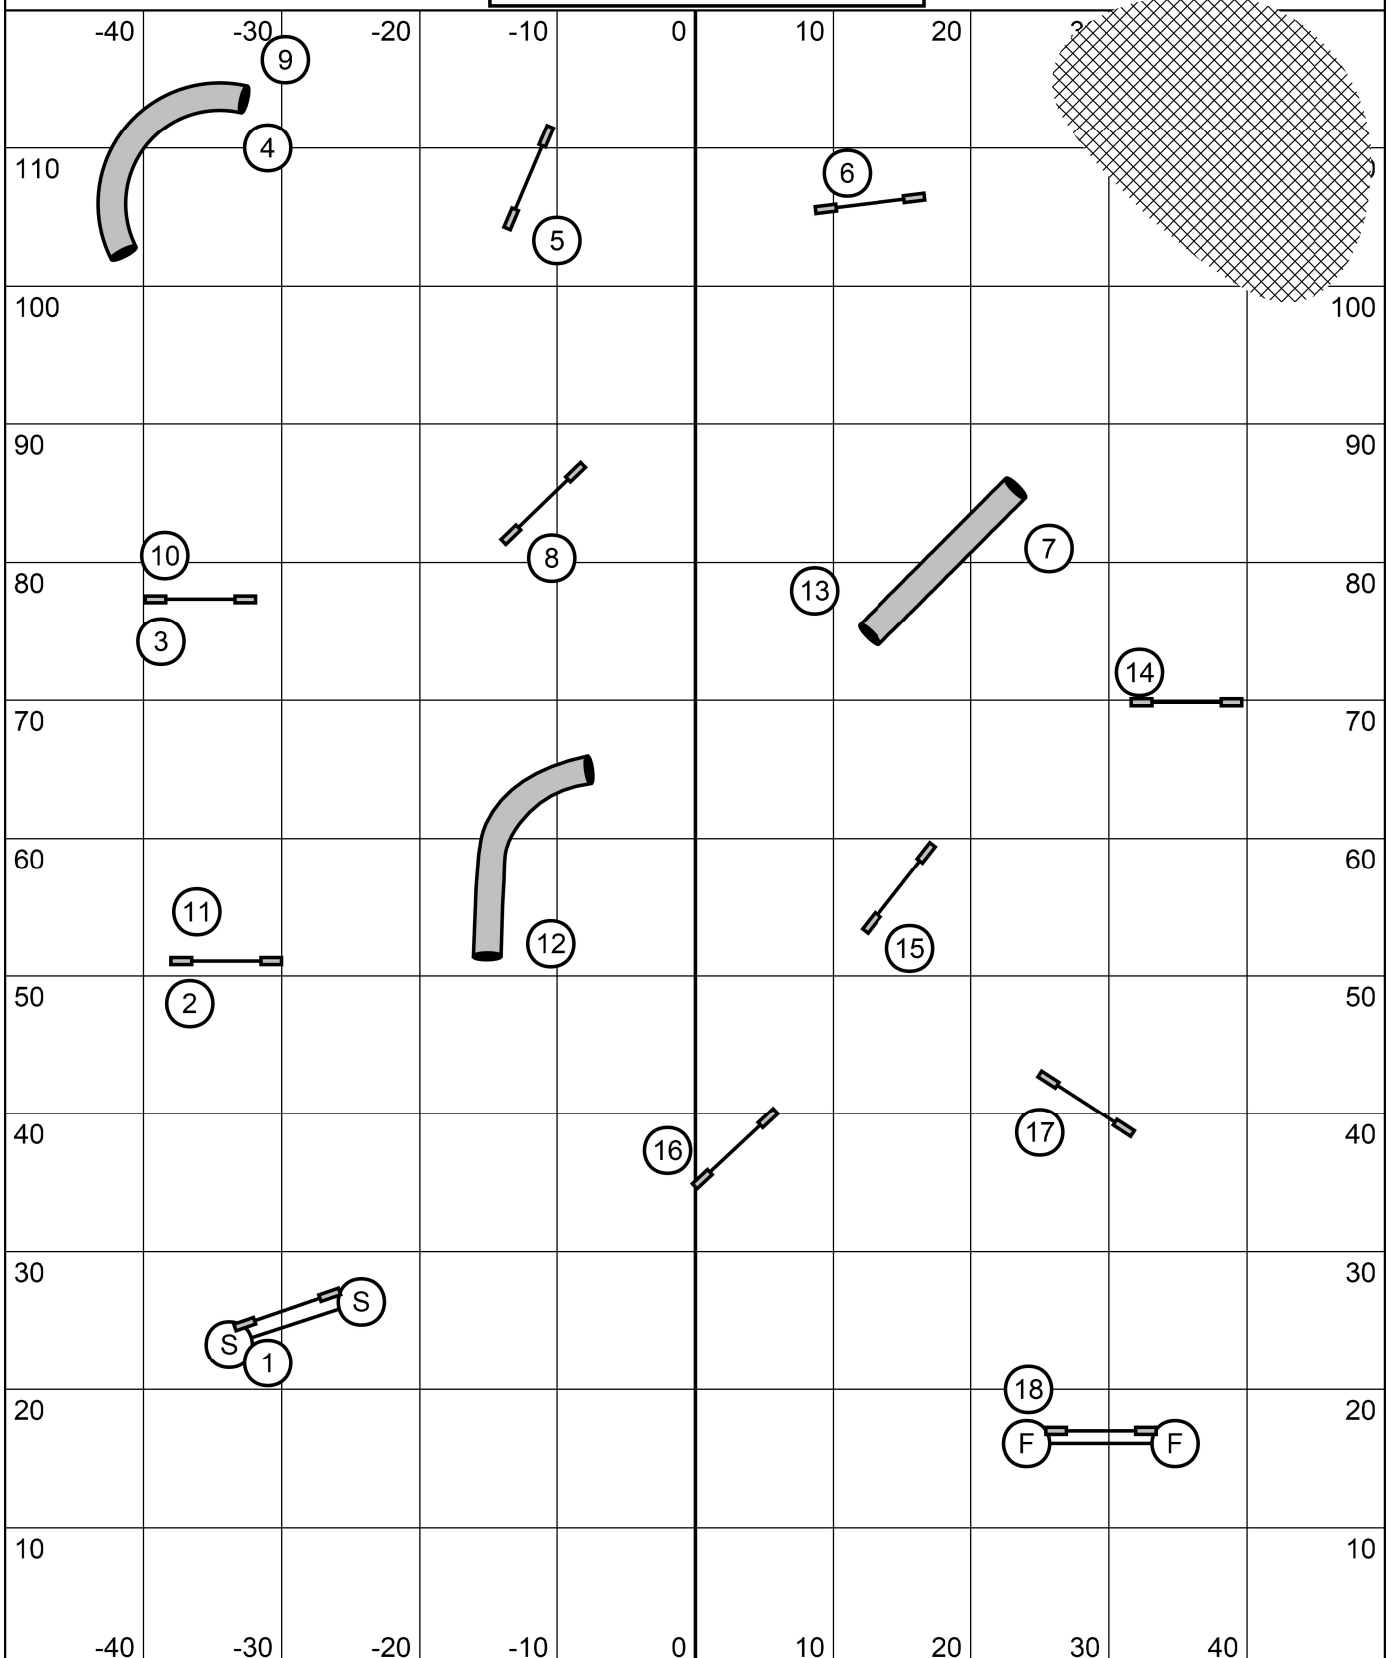

Map is only an approximation
Outdoors on Grass
Electronic Timing

Data Driven Agility Springfield, VT July 16, 2021
Course Designed by: MEB Judged By: Valori Duff
Senior/Champ Speedstakes