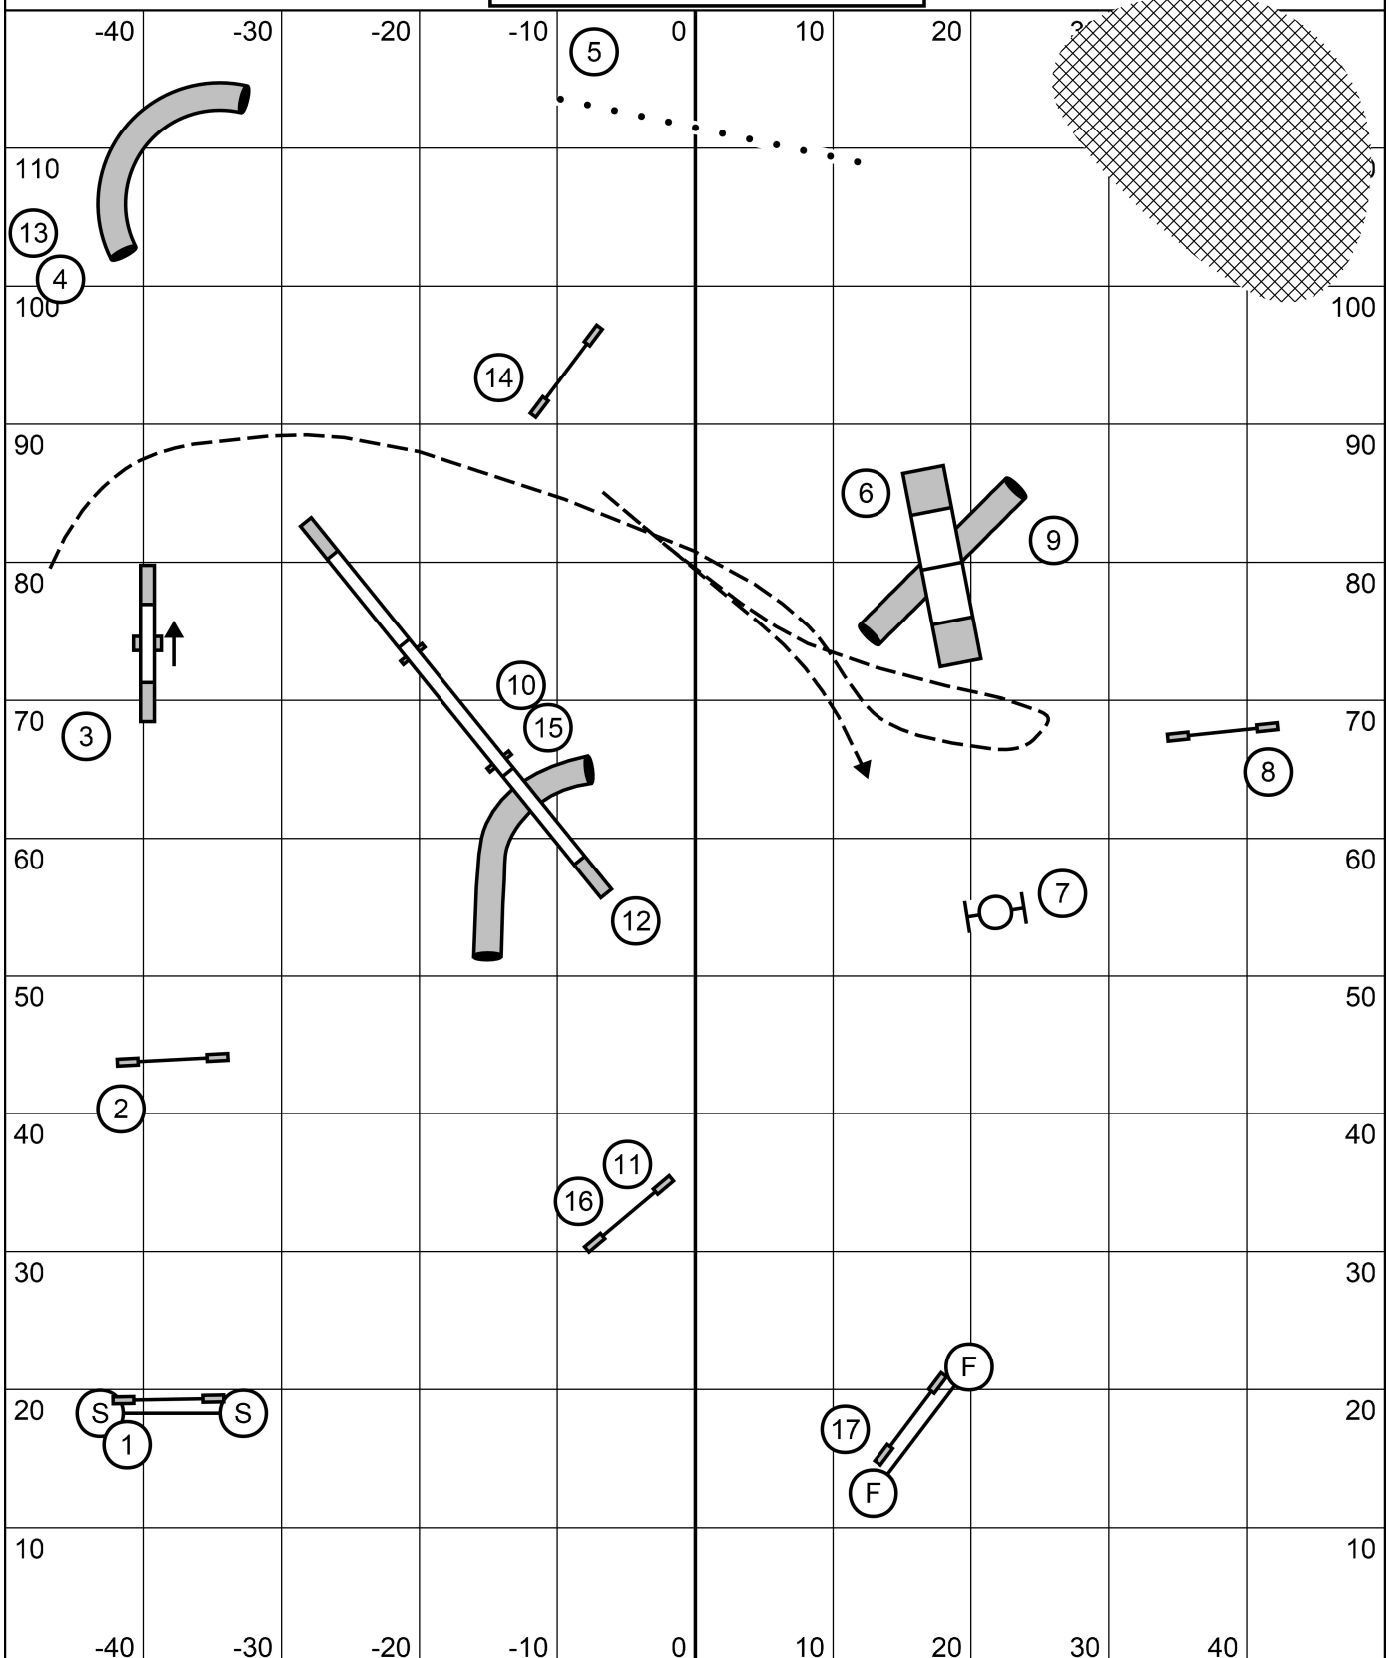

Map is only an approximation
Outdoors on Grass
Electronic Timing

Data Driven Agility Springfield, VT July 16, 2021
Course Designed by: MEB Judged By: Valori Duff
Beginner/Novice Agility