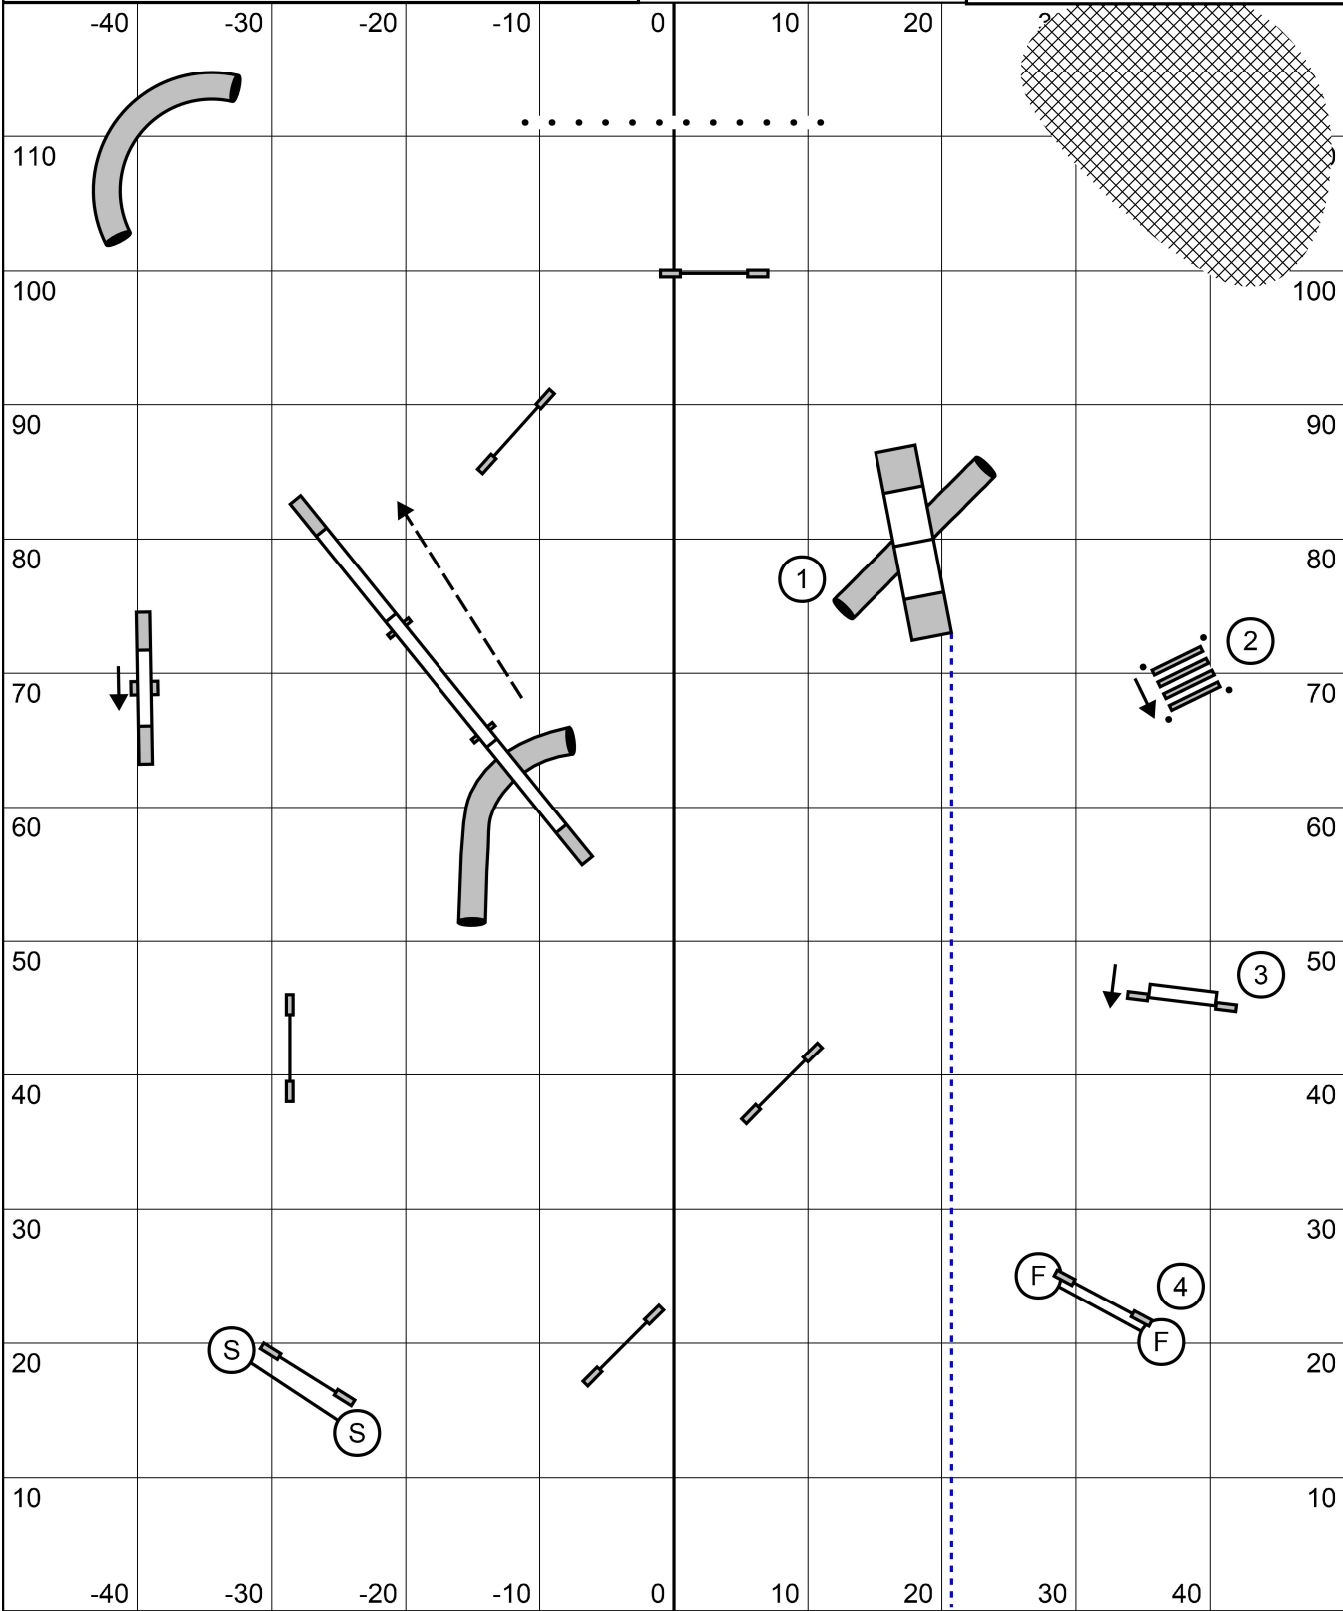

Gamble #1 1-4 from behind gamble line - 15 points
Gamble #2 1-4 (no handler restriction) - 10 points
No contact to contact or back to back contacts
No consecutive gamble obstacles in opening
Finish jump is not live in opening and is worth 1 pt

30 Second Opening
8" 12" 16" - 14 seconds
20" 22" 24" - 13 seconds
Select 4" 8" 12" - 15 seconds
Select 16" 20" - 14 seconds

Data Driven Agility Springfield, VT July 16, 2021
Course Designed by: MEB Judged By: Valori Duff
Beginner/Novice Gamblers

Map is only an approximation
Outdoors on Grass
Electronic Timing