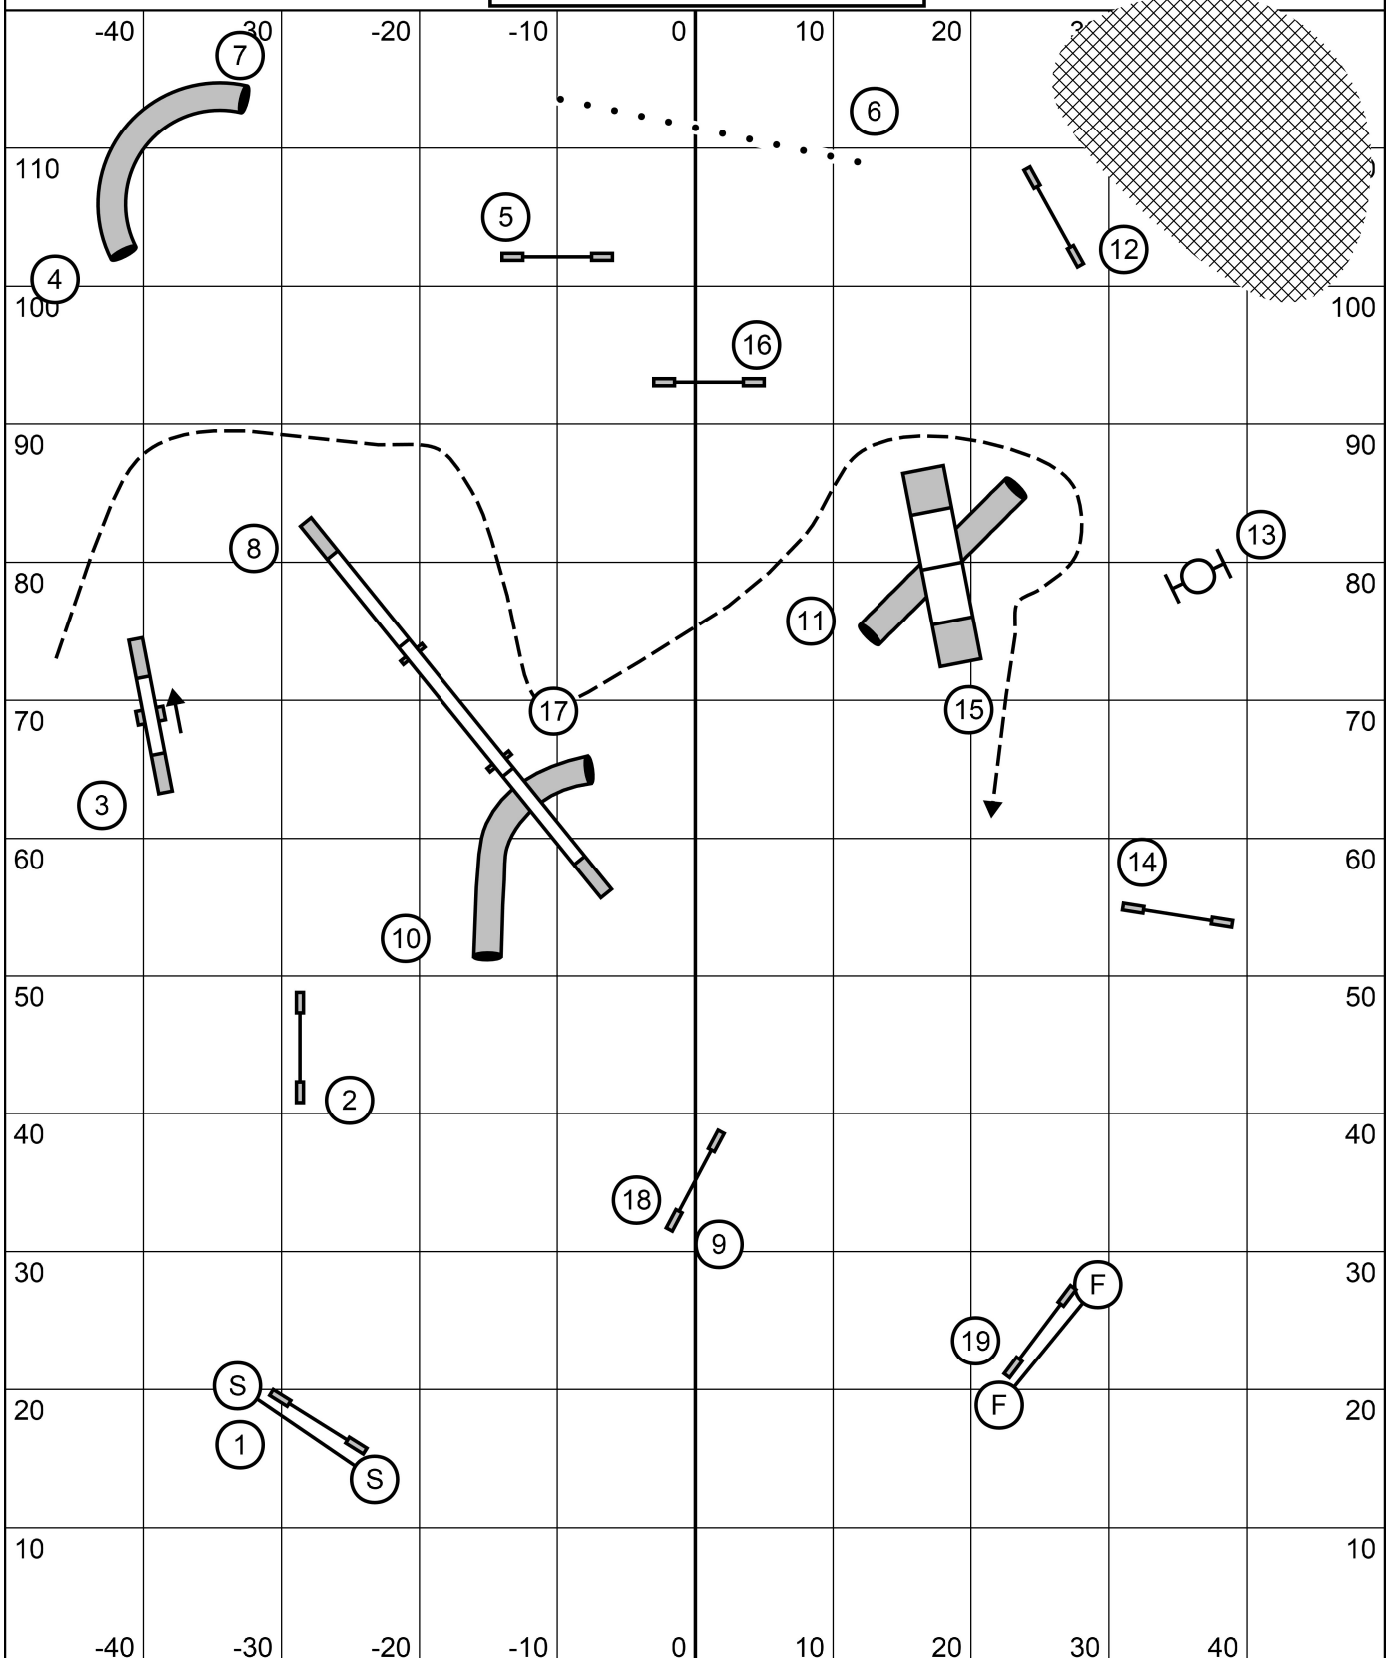

Map is only an approximation
Outdoors on Grass
Electronic Timing

Data Driven Agility Springfield, VT July 16, 2021
Course Designed by: MEB Judged By: Valori Duff
Senior/Champ Agility