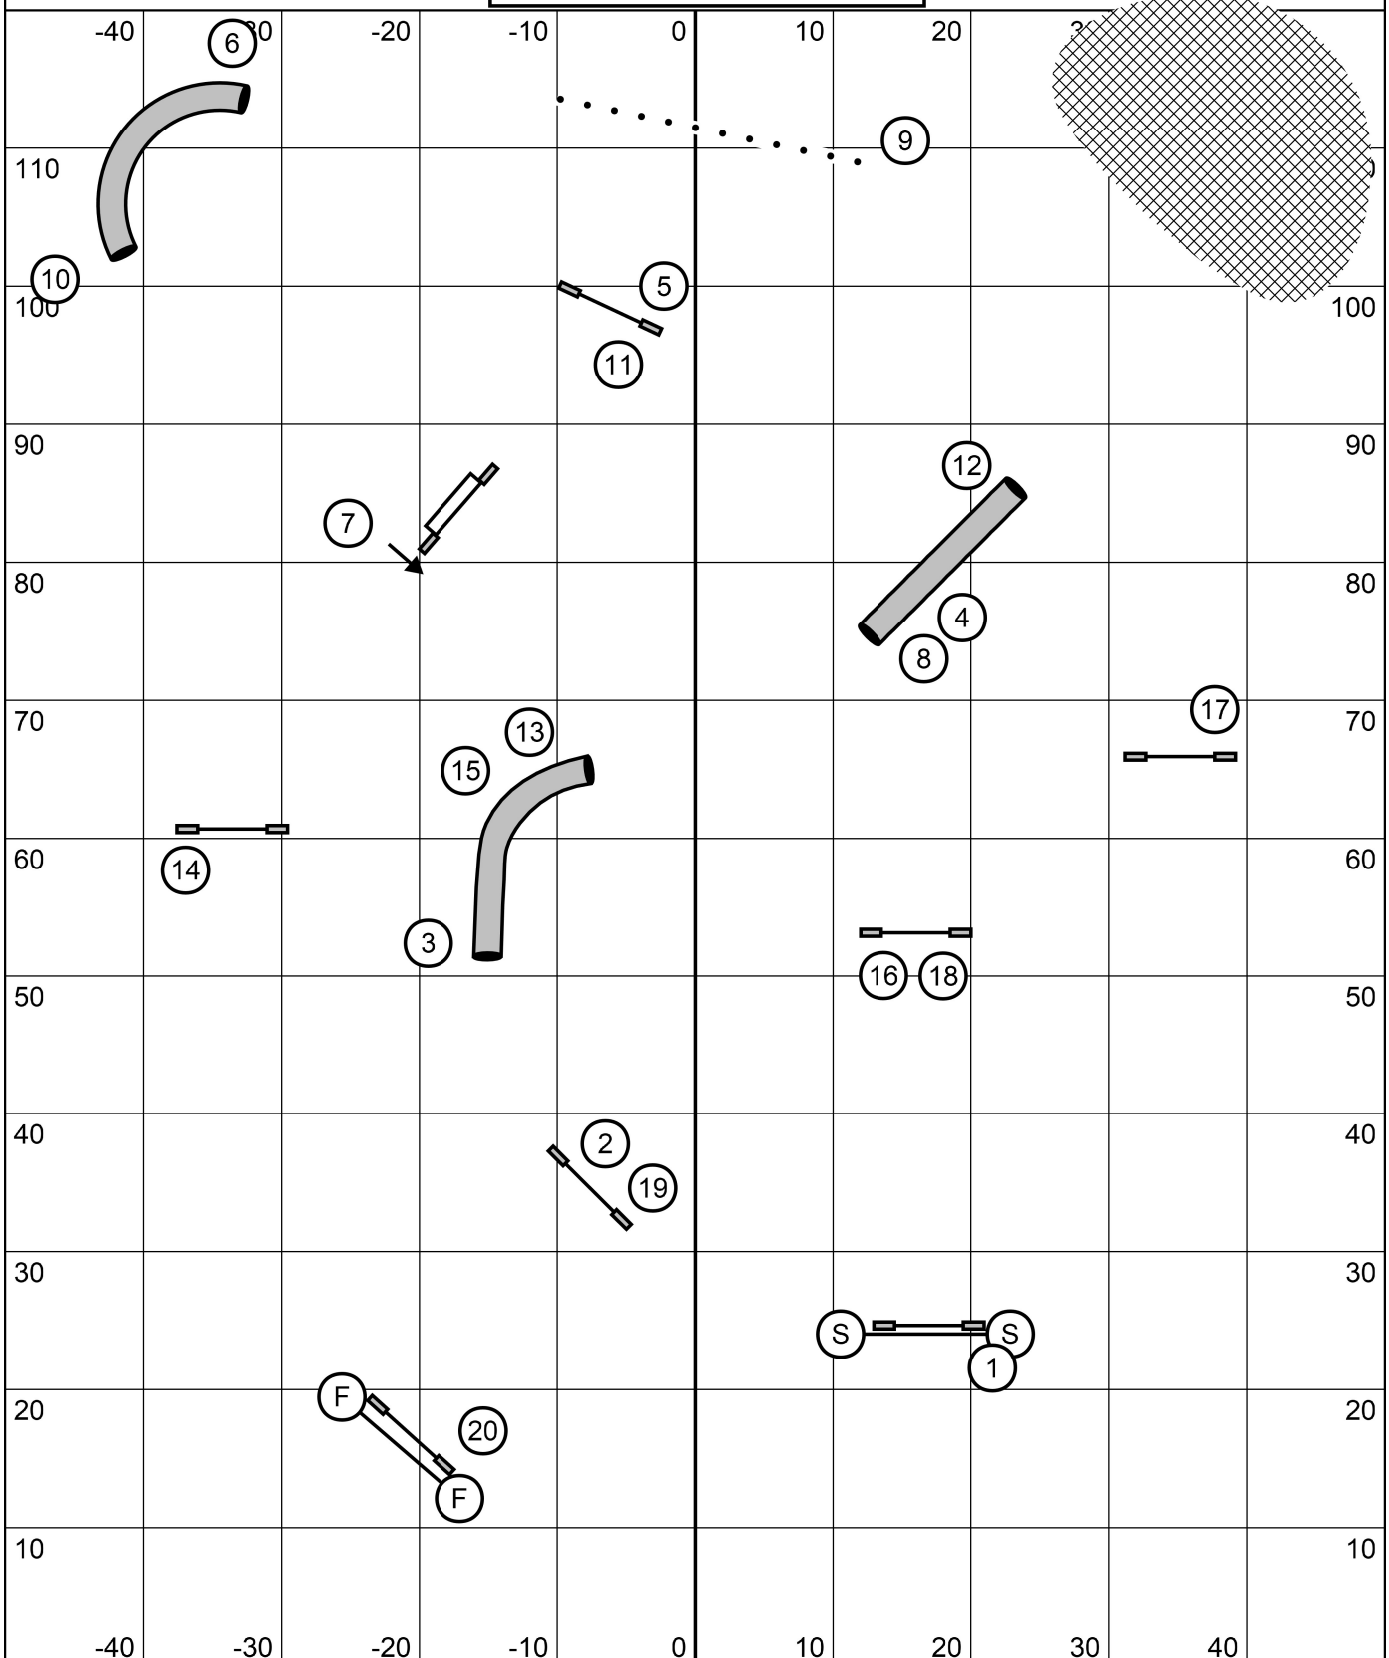

Map is only an approximation
Outdoors on Grass
Electronic Timing

Data Driven Agility Springfield, VT July 16, 2021
Course Designed by: MEB Judged By: Valori Duff
Masters Jumping