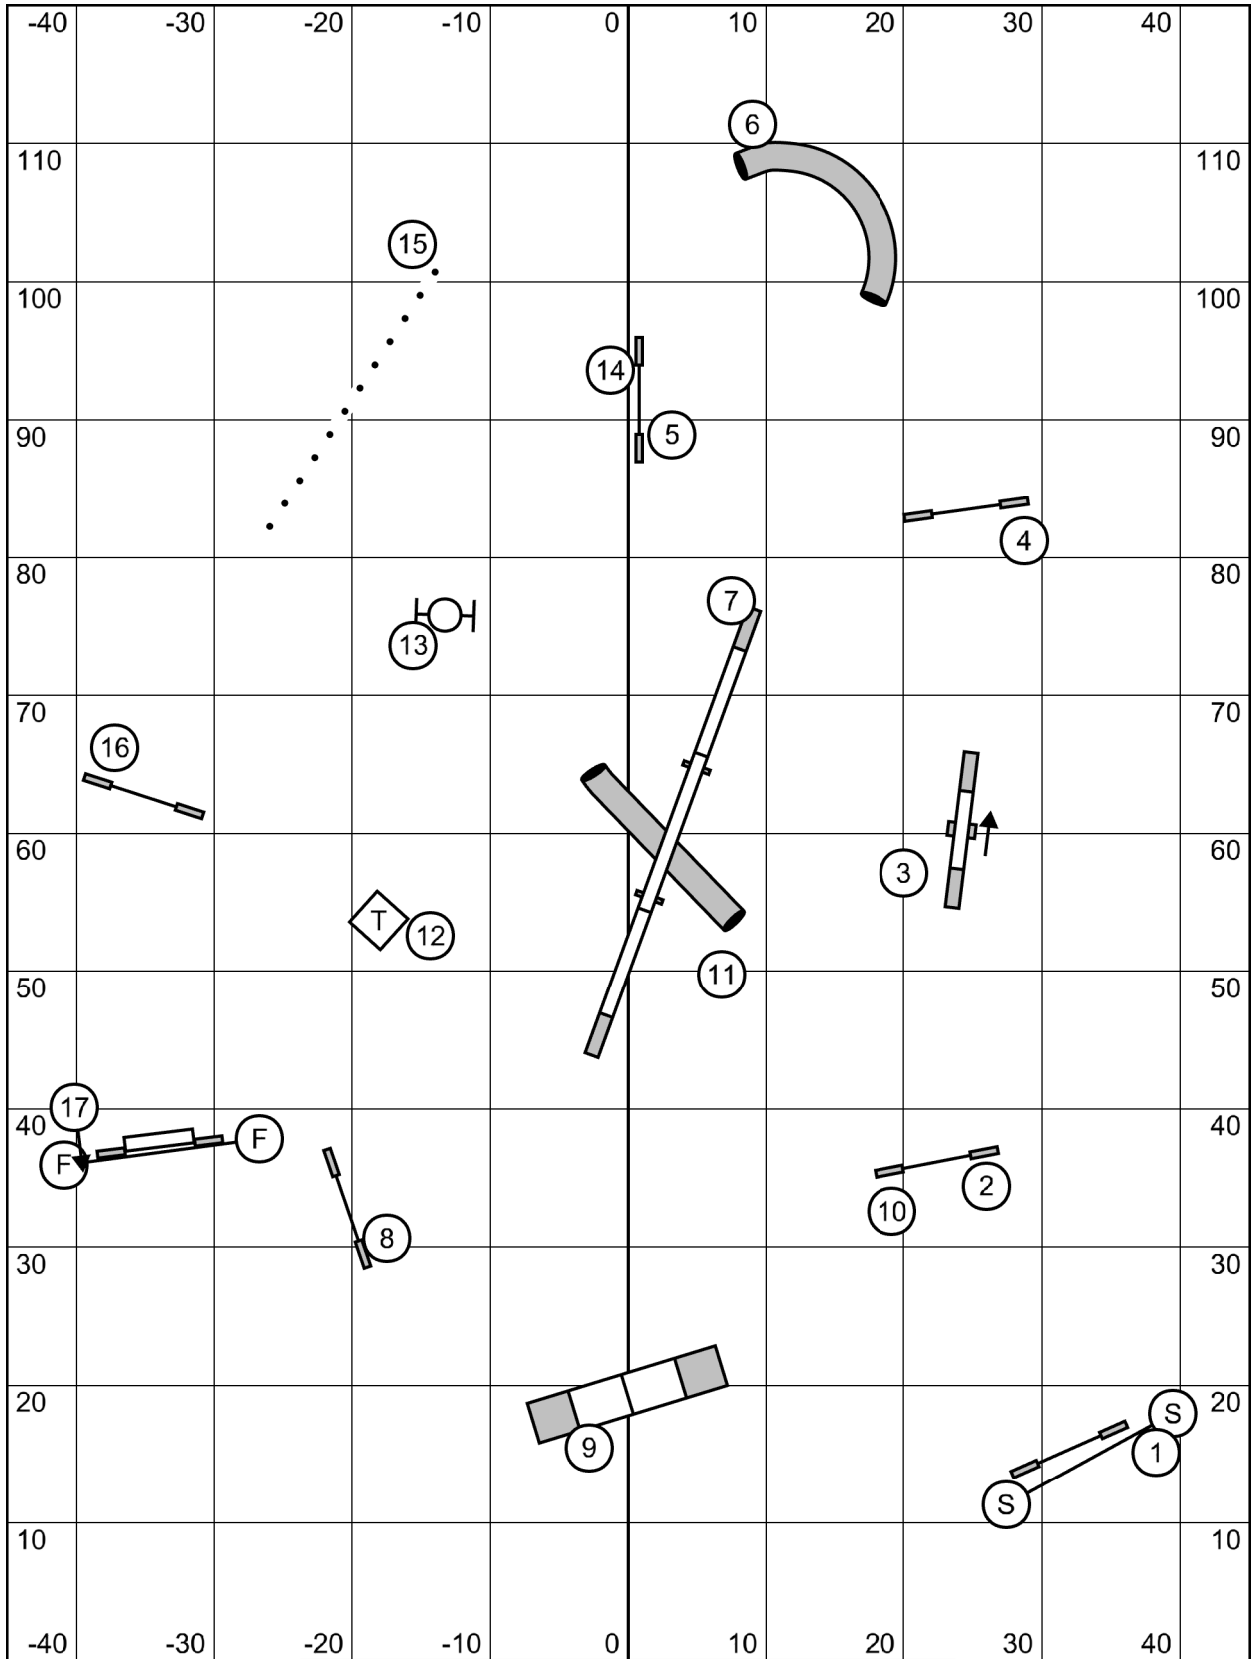

Advanced/P2 Standard
New England Regional Championship
Sun July 11, 2021
Bill Pinder