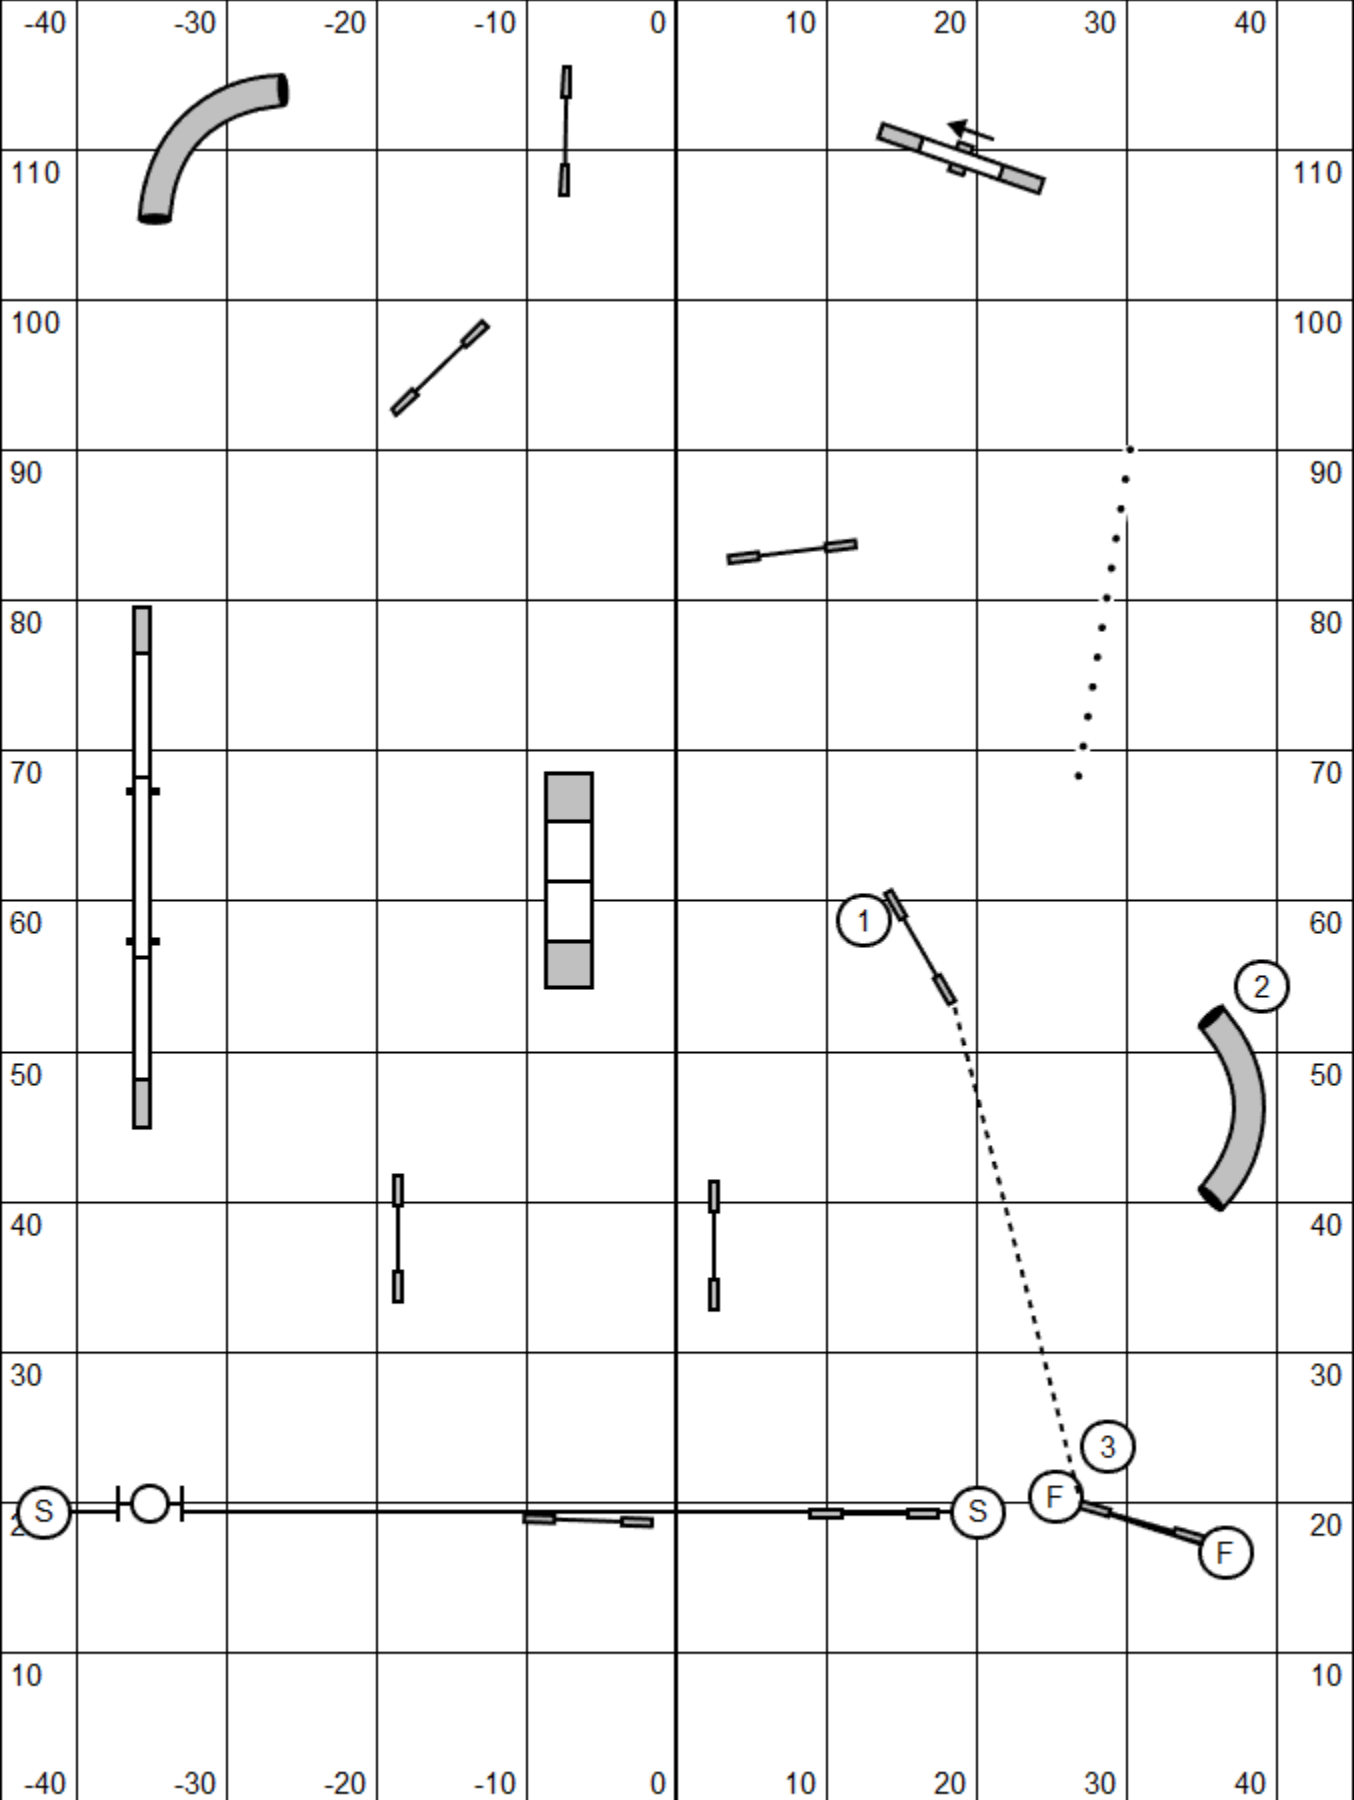

Riverside Canine
 Masters/PIII/Vet Gamblers
 Sunday, July 11th, 2021
 Lauren Hansen Alers

1-3-5-7 System, Aframe is 7
 Back to back and contact to contact OK
 Opening 25 seconds
 Closing 24/22/20" 16 sec, 16/14" 17 sec, 10" 18 sec
 +1 for performance, +2 for veterans

Riverside Canine
 Advanced/PII Gamblers
 Sunday, July 11th, 2021
 Lauren Hansen Alers

1-3-5-7 System, Aframe is 7
 Back to back and contact to contact OK
 Opening 25 seconds
 Closing 24/22/20" 16 sec, 16/14" 17 sec, 10" 18 sec
 +1 for performance

Riverside Canine
 Starters/PI Gamblers
 Sunday, July 11th, 2021
 Lauren Hansen Alers

1-3-5-7 System, Aframe is 7
 Back to back and contact to contact OK
 Opening 25 seconds
 Closing 24/22/20" 14 sec, 16/14" 15 sec, 10" 16 sec
 +1 for performance