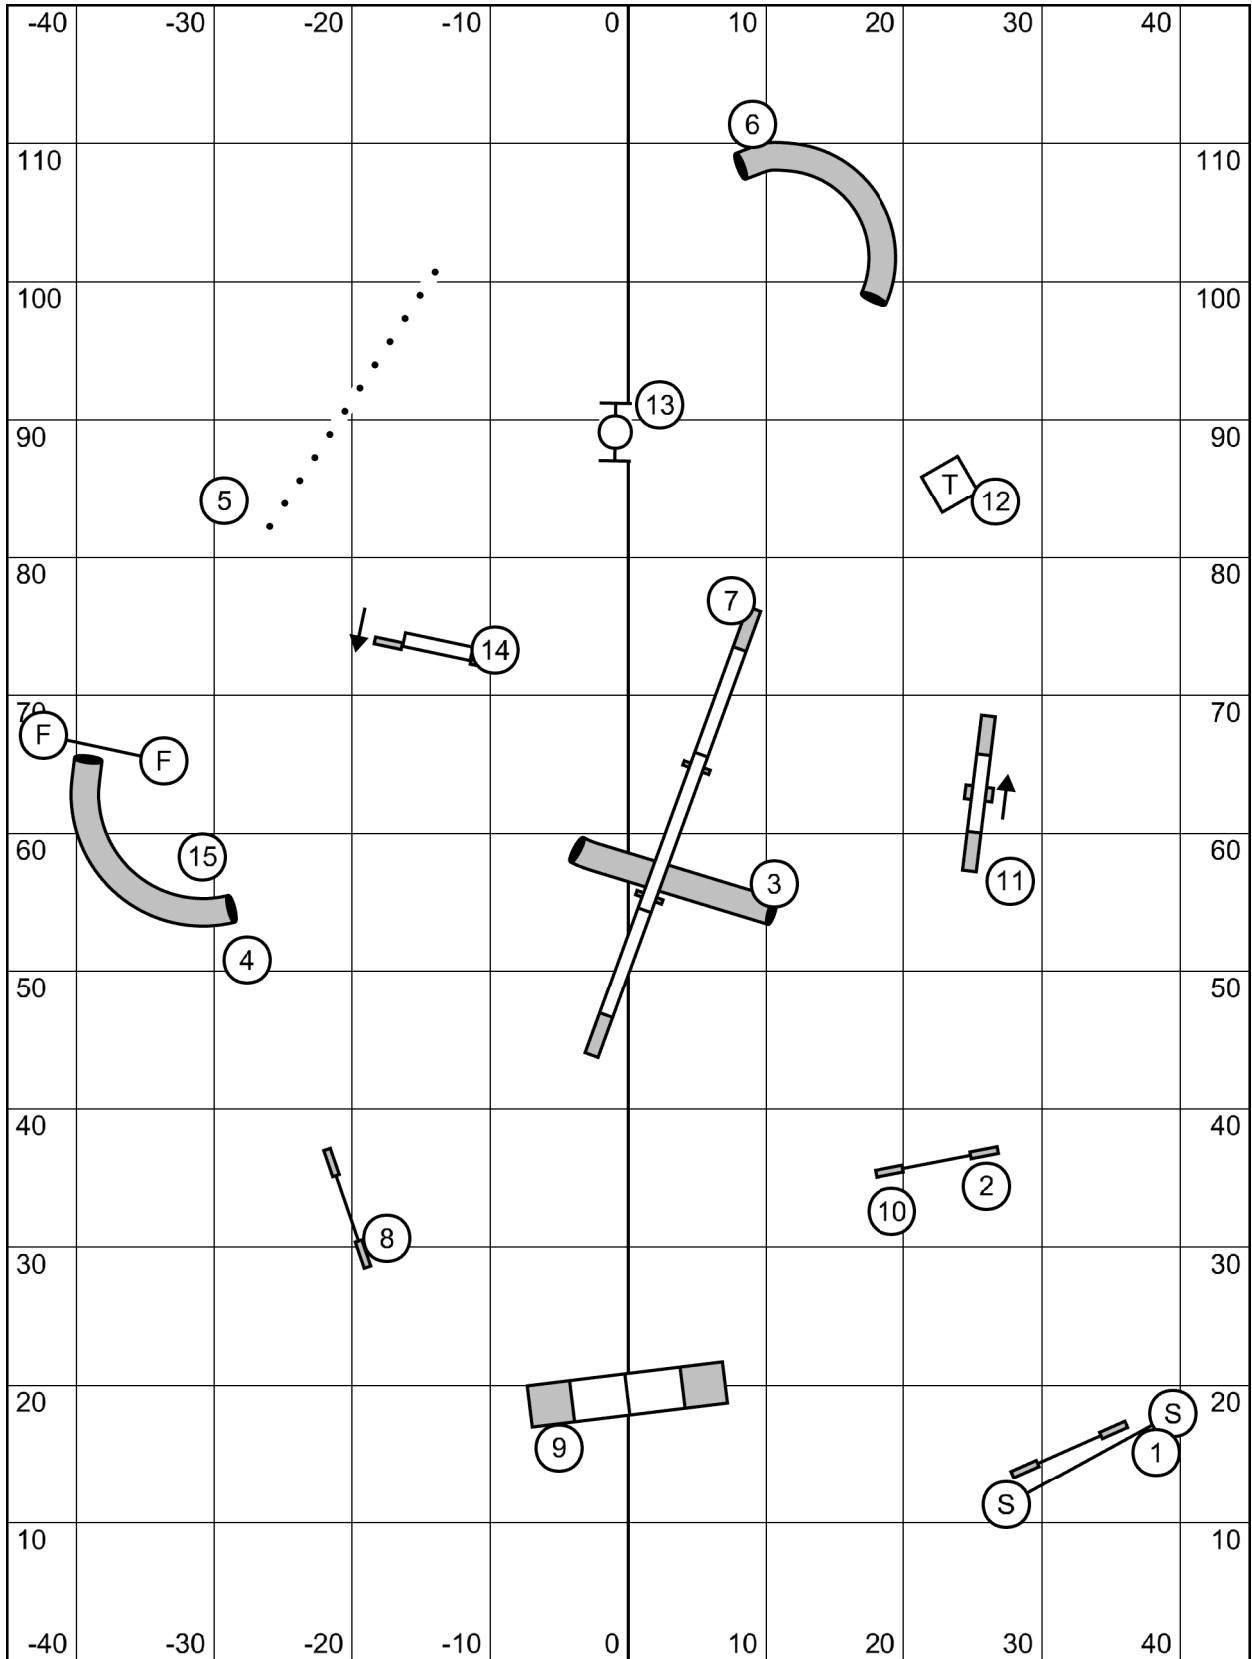

Starters/P1 Standard
New England Regional Championship
Sun July 11, 2021
Bill Pinder