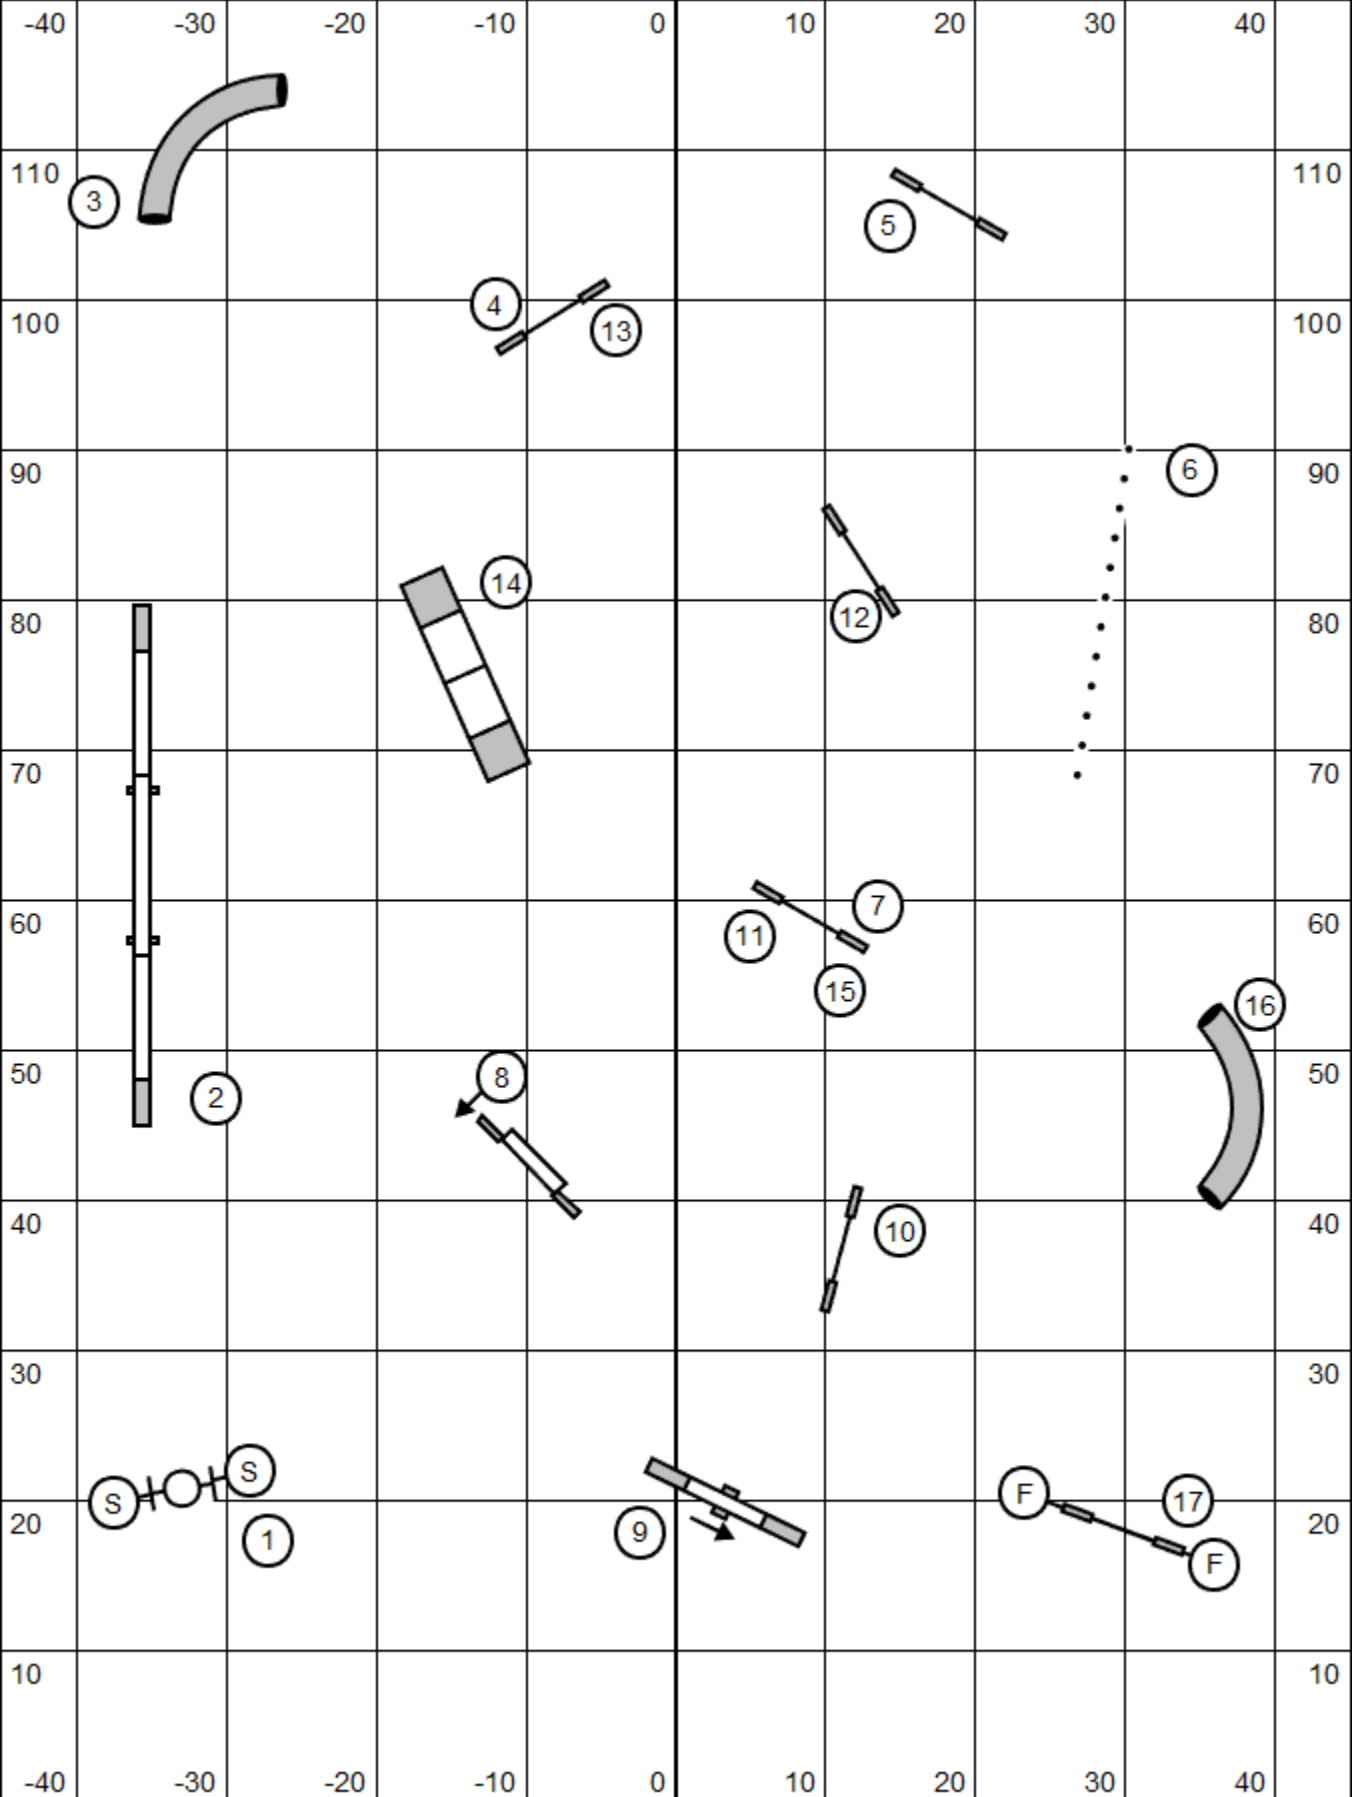

Riverside Canine
Grand Prix/Perf. Grand Prix
Sunday, July 11th, 2021
Lauren Hansen Alers