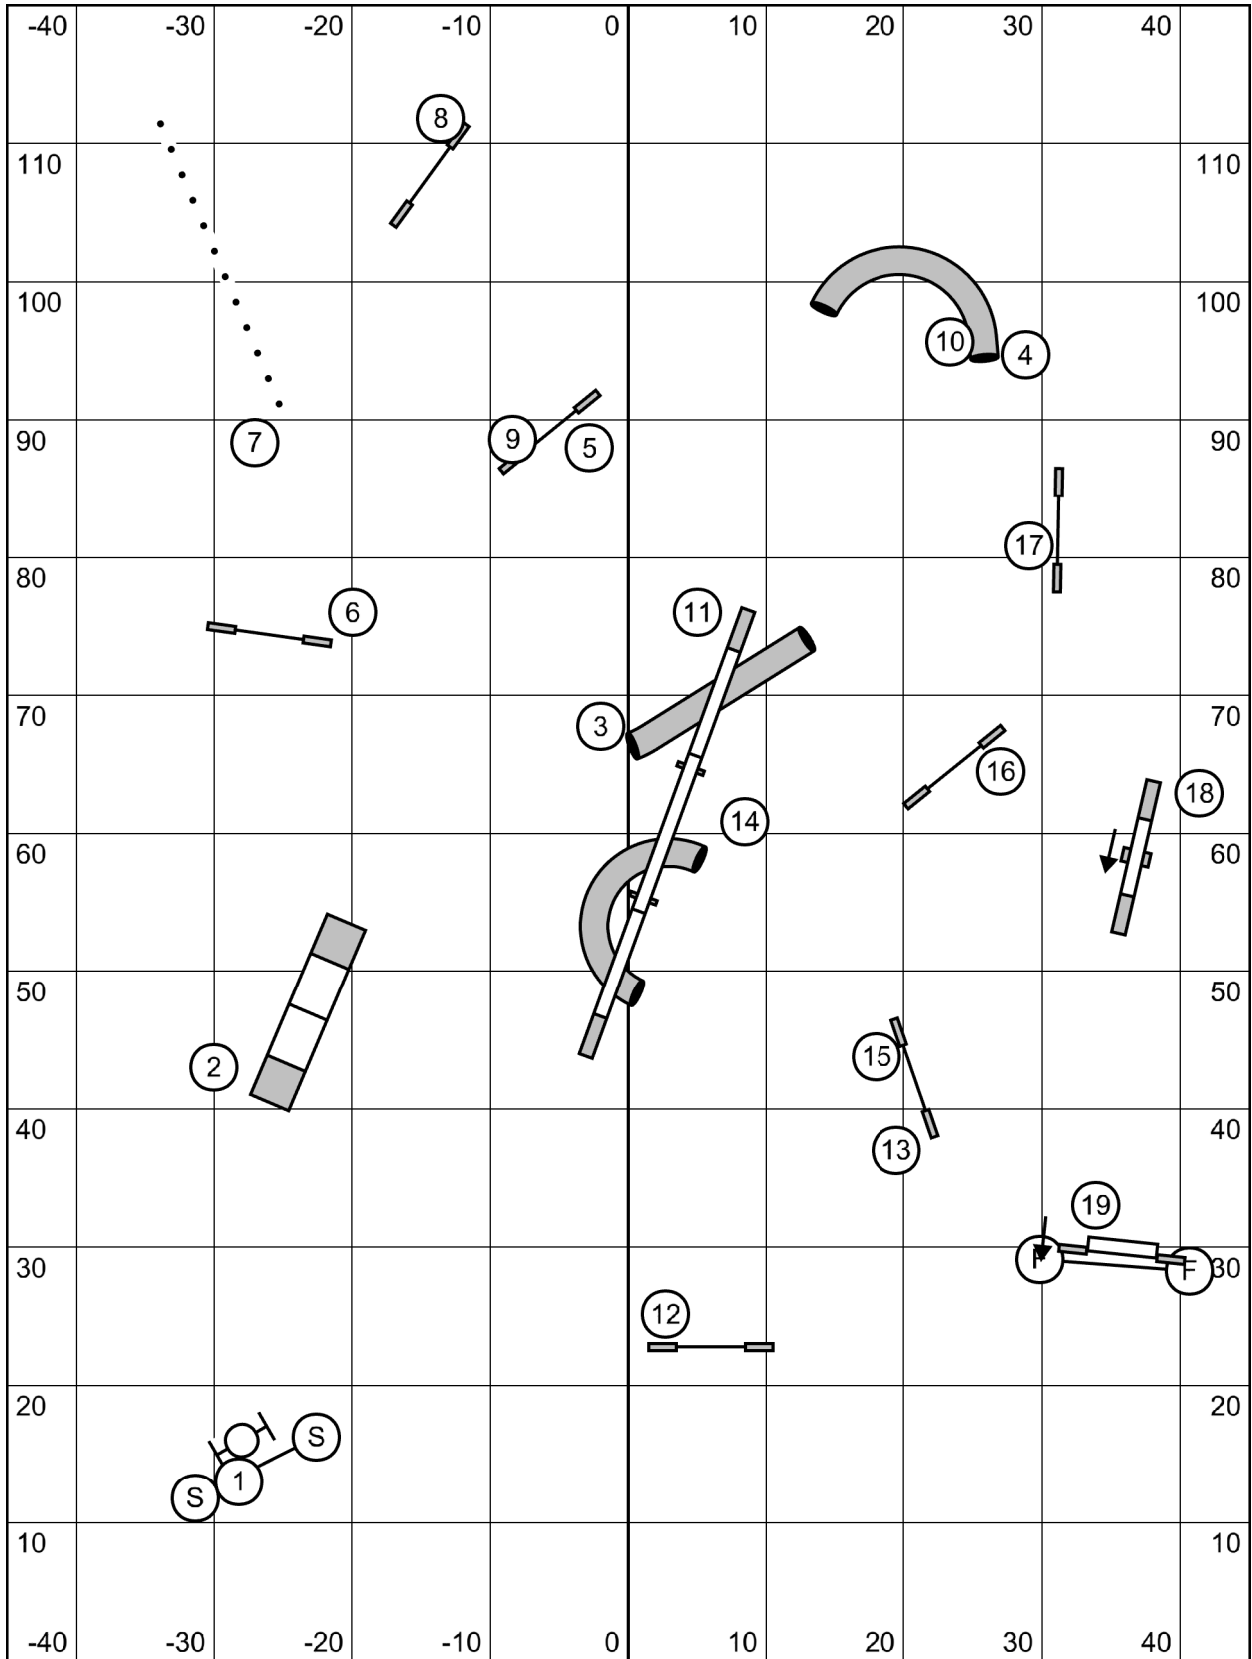

Grand Prix/PGP Final
New England Regional Championship
Sunday July 11, 2021
Bill Pinder