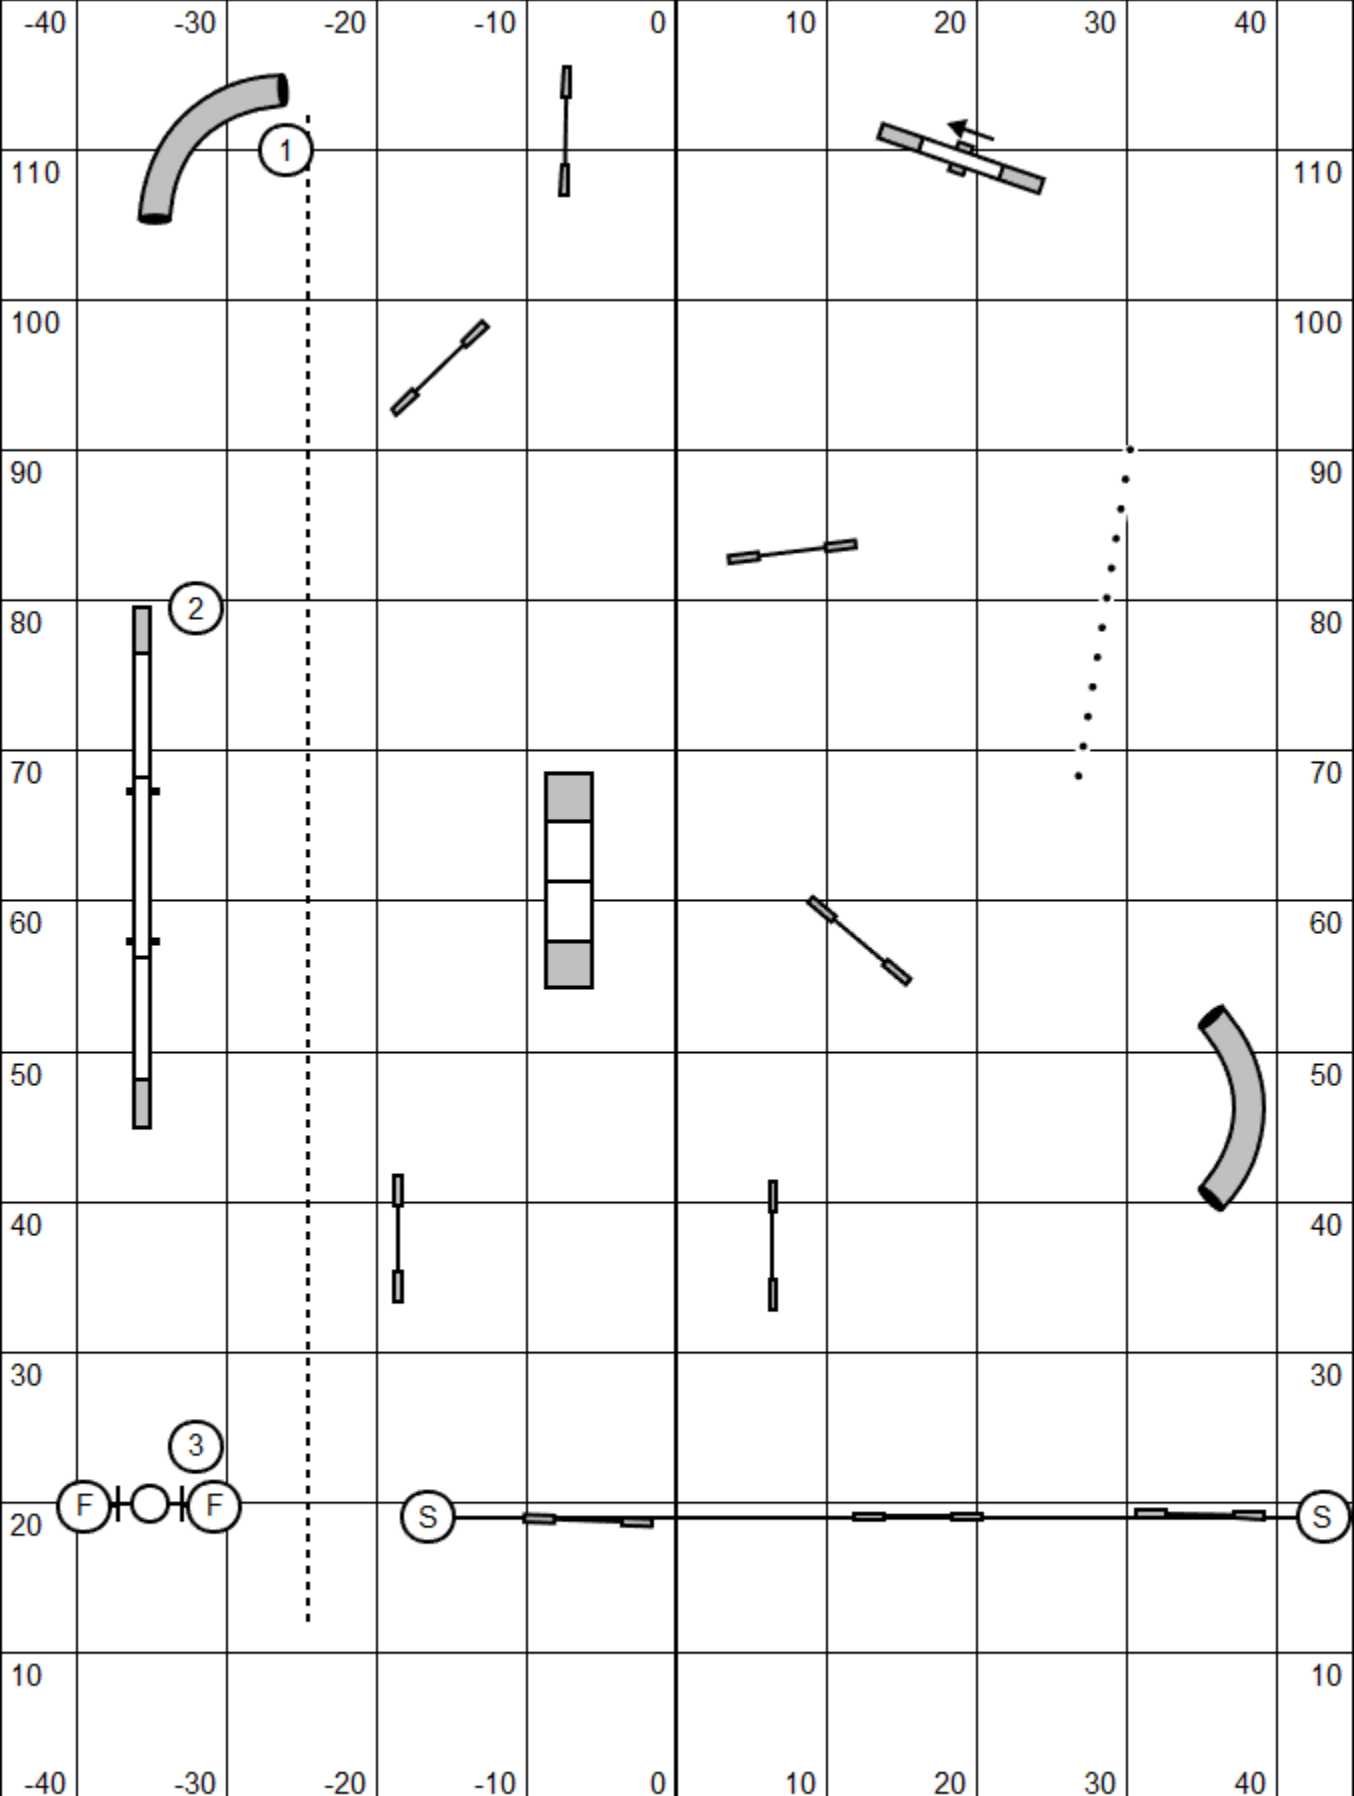

Riverside Canine
 Masters/PIII/Vet Gamblers
 Sunday, July 11th, 2021
 Lauren Hansen Alers

1-3-5-7 System, Aframe is 7
 Back to back and contact to contact OK
 Opening 25 seconds
 Closing 24/22/20" 16 sec, 16/14" 17 sec, 10" 18 sec
 +1 for performance, +2 for veterans

Riverside Canine
 Advanced/PII Gamblers
 Sunday, July 11th, 2021
 Lauren Hansen Alers

1-3-5-7 System, Aframe is 7
 Back to back and contact to contact OK
 Opening 25 seconds
 Closing 24/22/20" 16 sec, 16/14" 17 sec, 10" 18 sec
 +1 for performance

Riverside Canine
 Starters/PI Gamblers
 Sunday, July 11th, 2021
 Lauren Hansen Alers

1-3-5-7 System, Aframe is 7
 Back to back and contact to contact OK
 Opening 25 seconds
 Closing 24/22/20" 14 sec, 16/14" 15 sec, 10" 16 sec
 +1 for performance