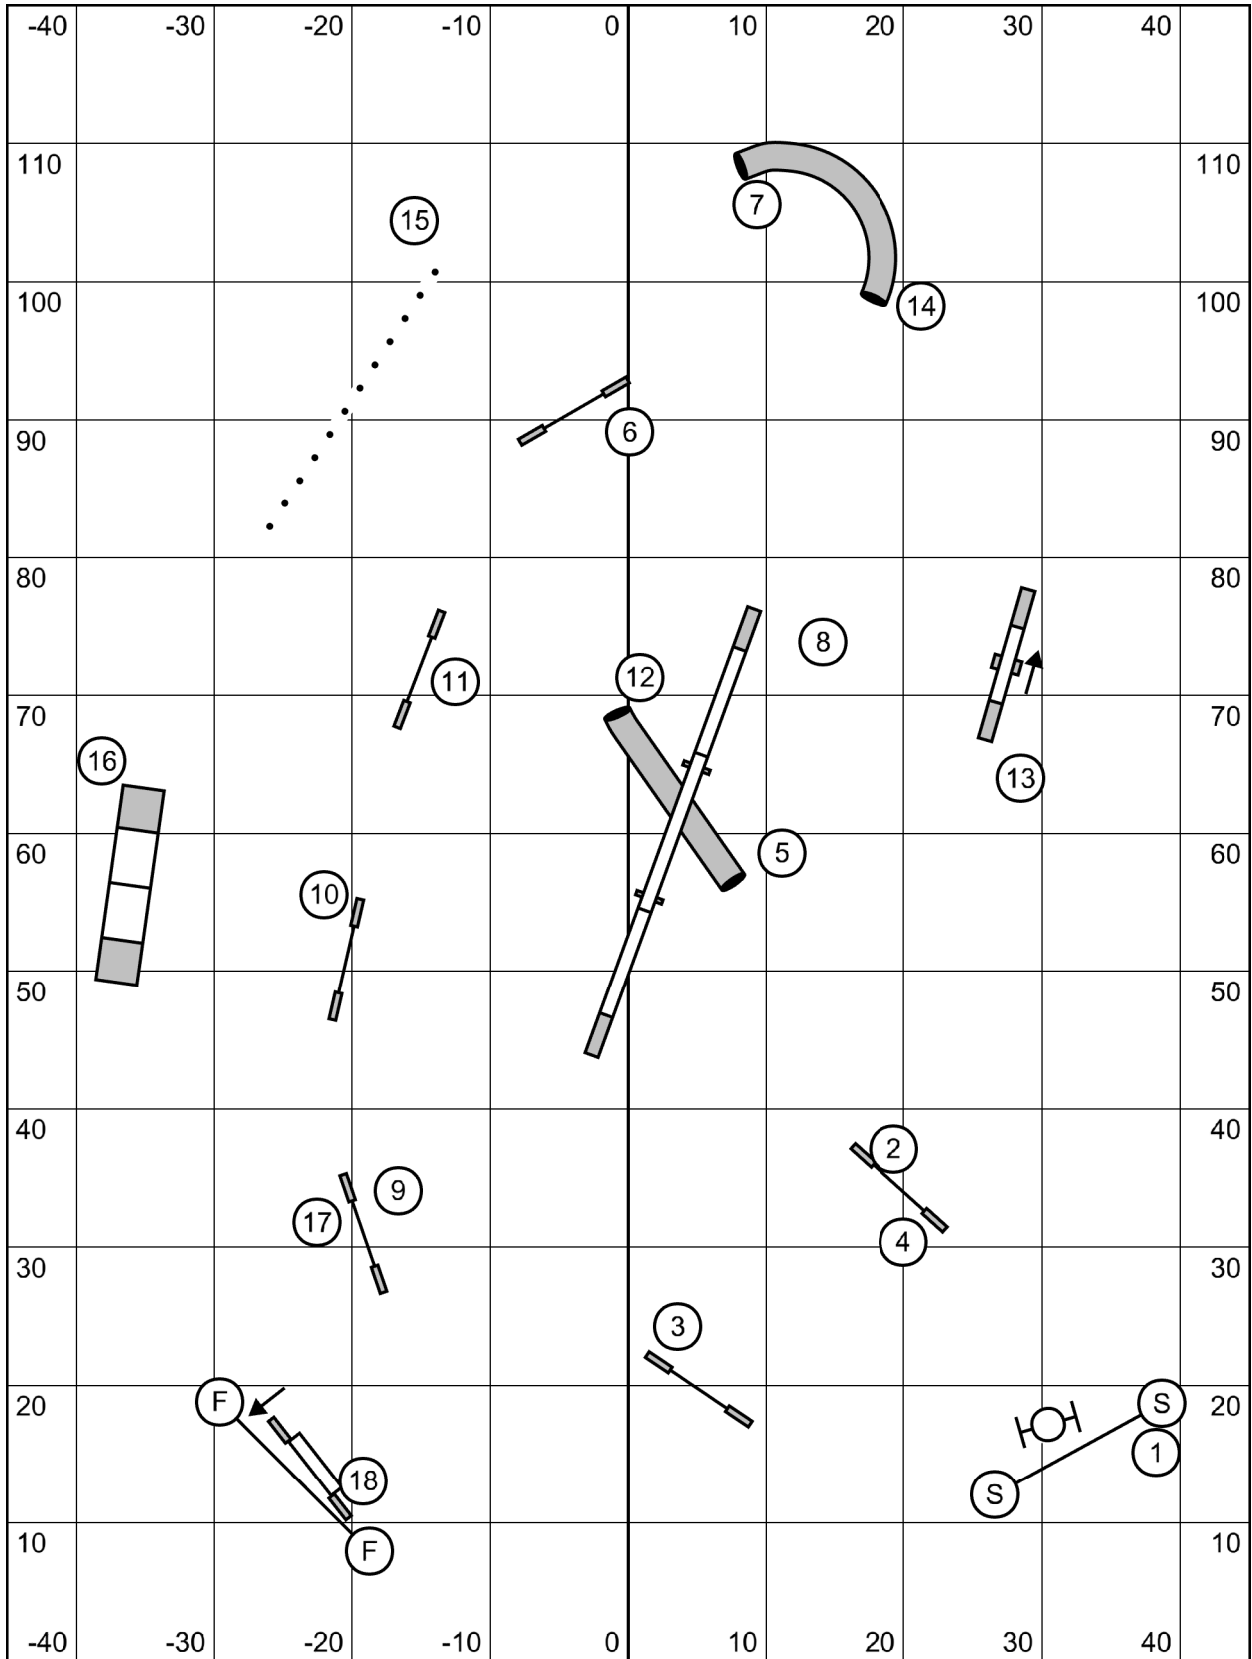

Riverside Canine
 Masters/PIII/Vet Gamblers
 Sunday, July 11th, 2021
 Lauren Hansen Alers

1-3-5-7 System, Aframe is 7
 Back to back and contact to contact OK
 Opening 25 seconds
 Closing 24/22/20" 16 sec, 16/14" 17 sec, 10" 18 sec
 +1 for performance, +2 for veterans

Riverside Canine
 Advanced/PII Gamblers
 Sunday, July 11th, 2021
 Lauren Hansen Alers

1-3-5-7 System, Aframe is 7
 Back to back and contact to contact OK
 Opening 25 seconds
 Closing 24/22/20" 16 sec, 16/14" 17 sec, 10" 18 sec
 +1 for performance

Riverside Canine
 Starters/PI Gamblers
 Sunday, July 11th, 2021
 Lauren Hansen Alers

1-3-5-7 System, Aframe is 7
 Back to back and contact to contact OK
 Opening 25 seconds
 Closing 24/22/20" 14 sec, 16/14" 15 sec, 10" 16 sec
 +1 for performance