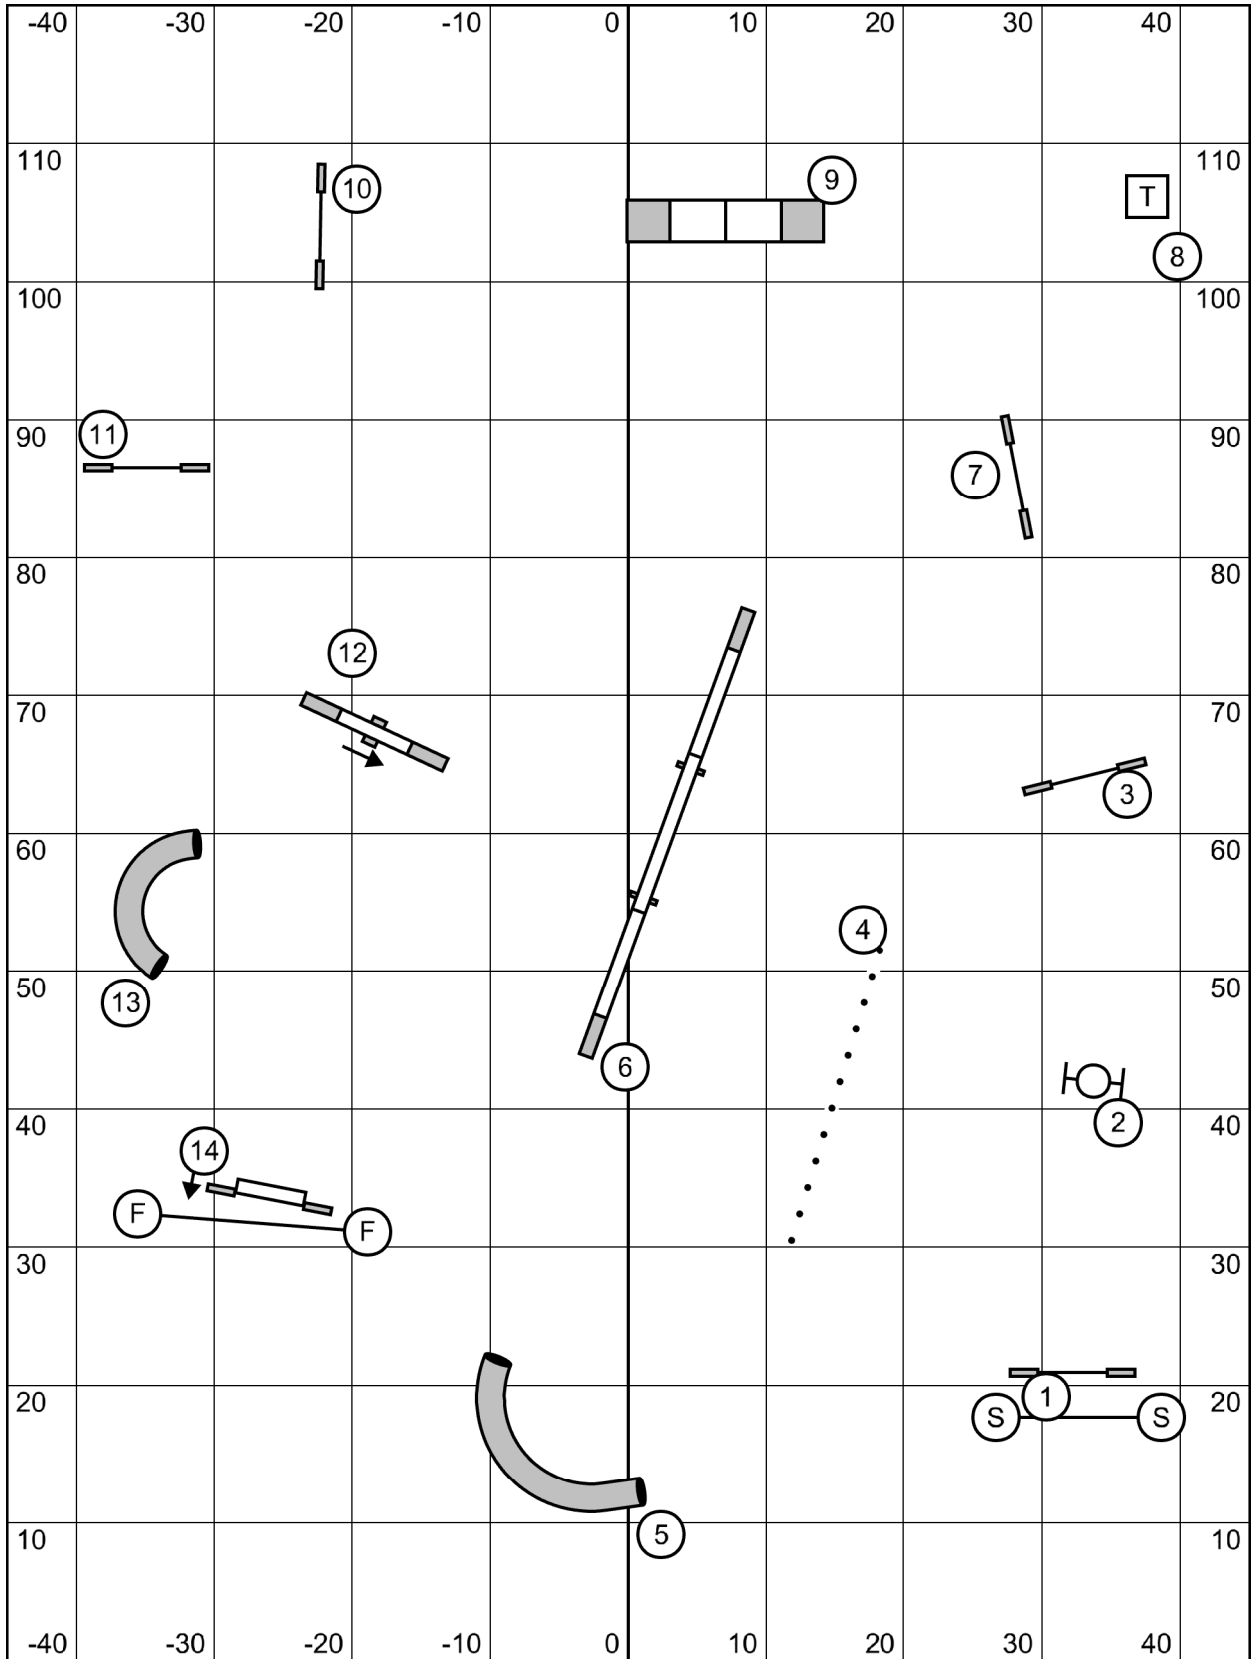

Starters/P1 Standard
New England Regional Championship
Sat July 10, 2021
Bill Pinder