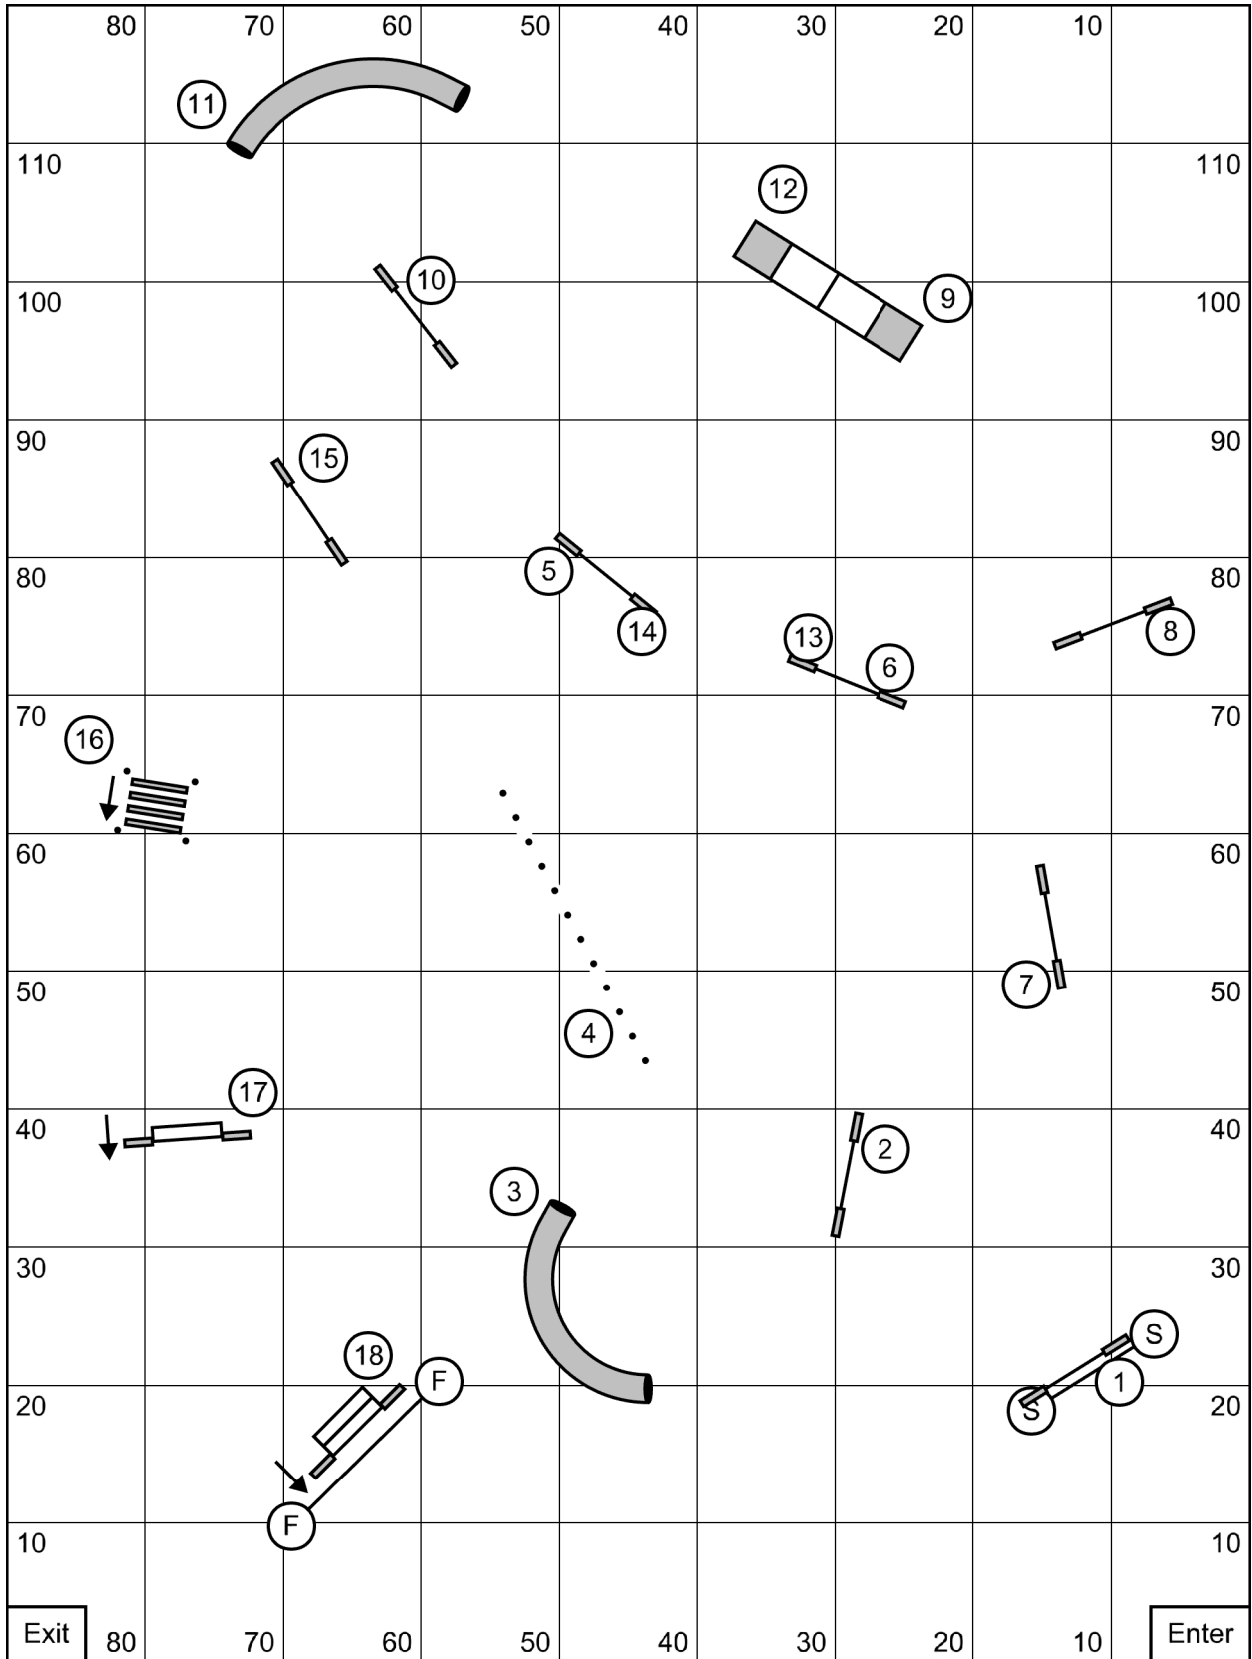

Steeplechase Regional Rd 1
New England Regional Championship
Sat July 10. 2021
Bill Pinder