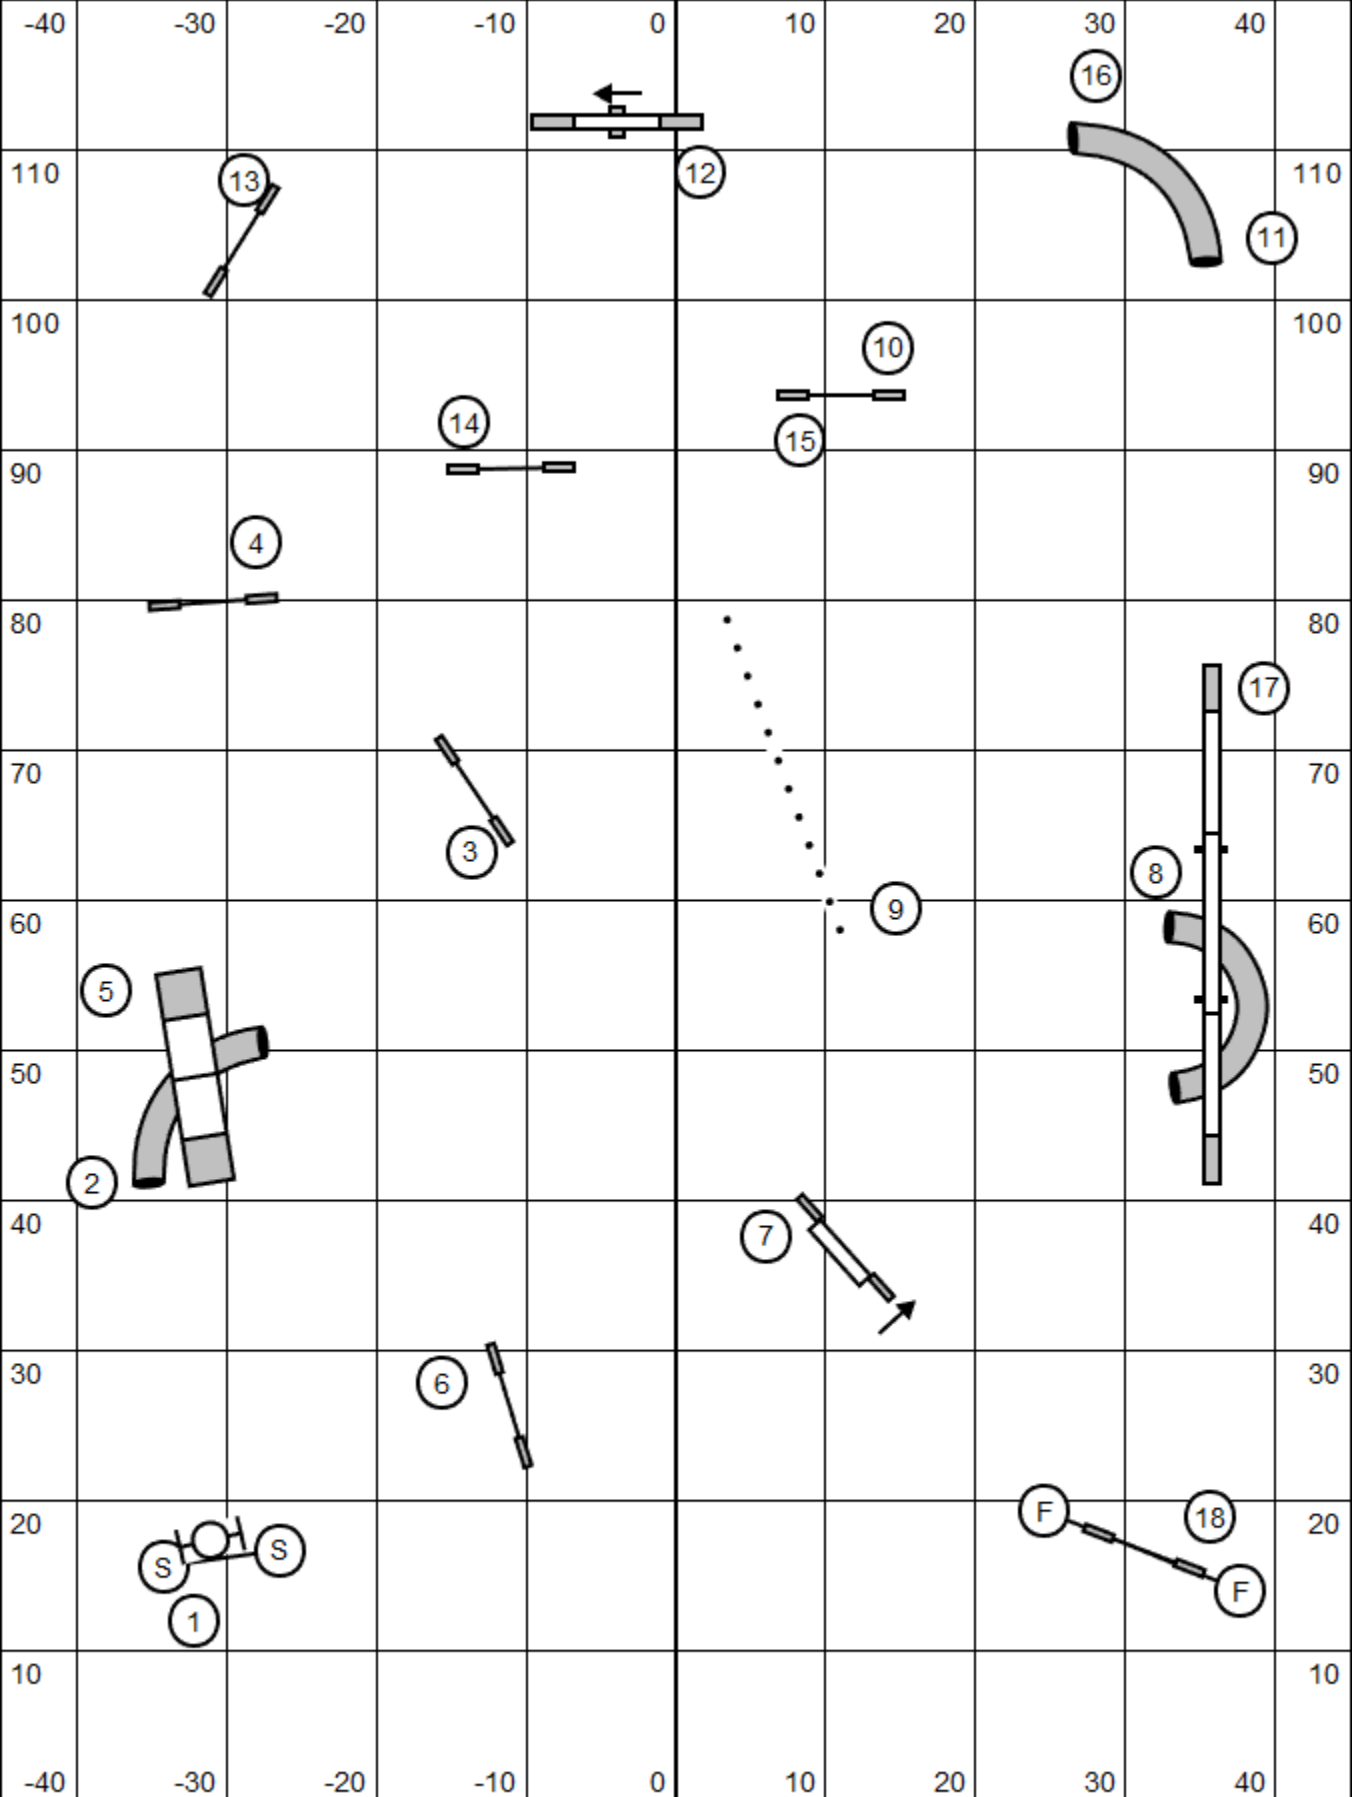

3 or 4 reds may be attempted.

All obstacles/combo are bidirectional in opening.

Combo may be taken in any order. Fix off course within combo for 0 points.

#2 is bi directional in closing, all else as numbered.

24/22/20" 50 sec, 16/14" 52 sec, 12/10" 54 sec, +2 for Perf., +4 for Vet

**Masters Challenge Jumpers**  
 New England Regional Championship  
 Sat July 10, 2021  
 Bill Pinder

Riverside Canine  
 Steeplechase/Perf. Speedjumping Finals  
 Saturday, July 10th, 2021  
 Lauren Hansen Alers