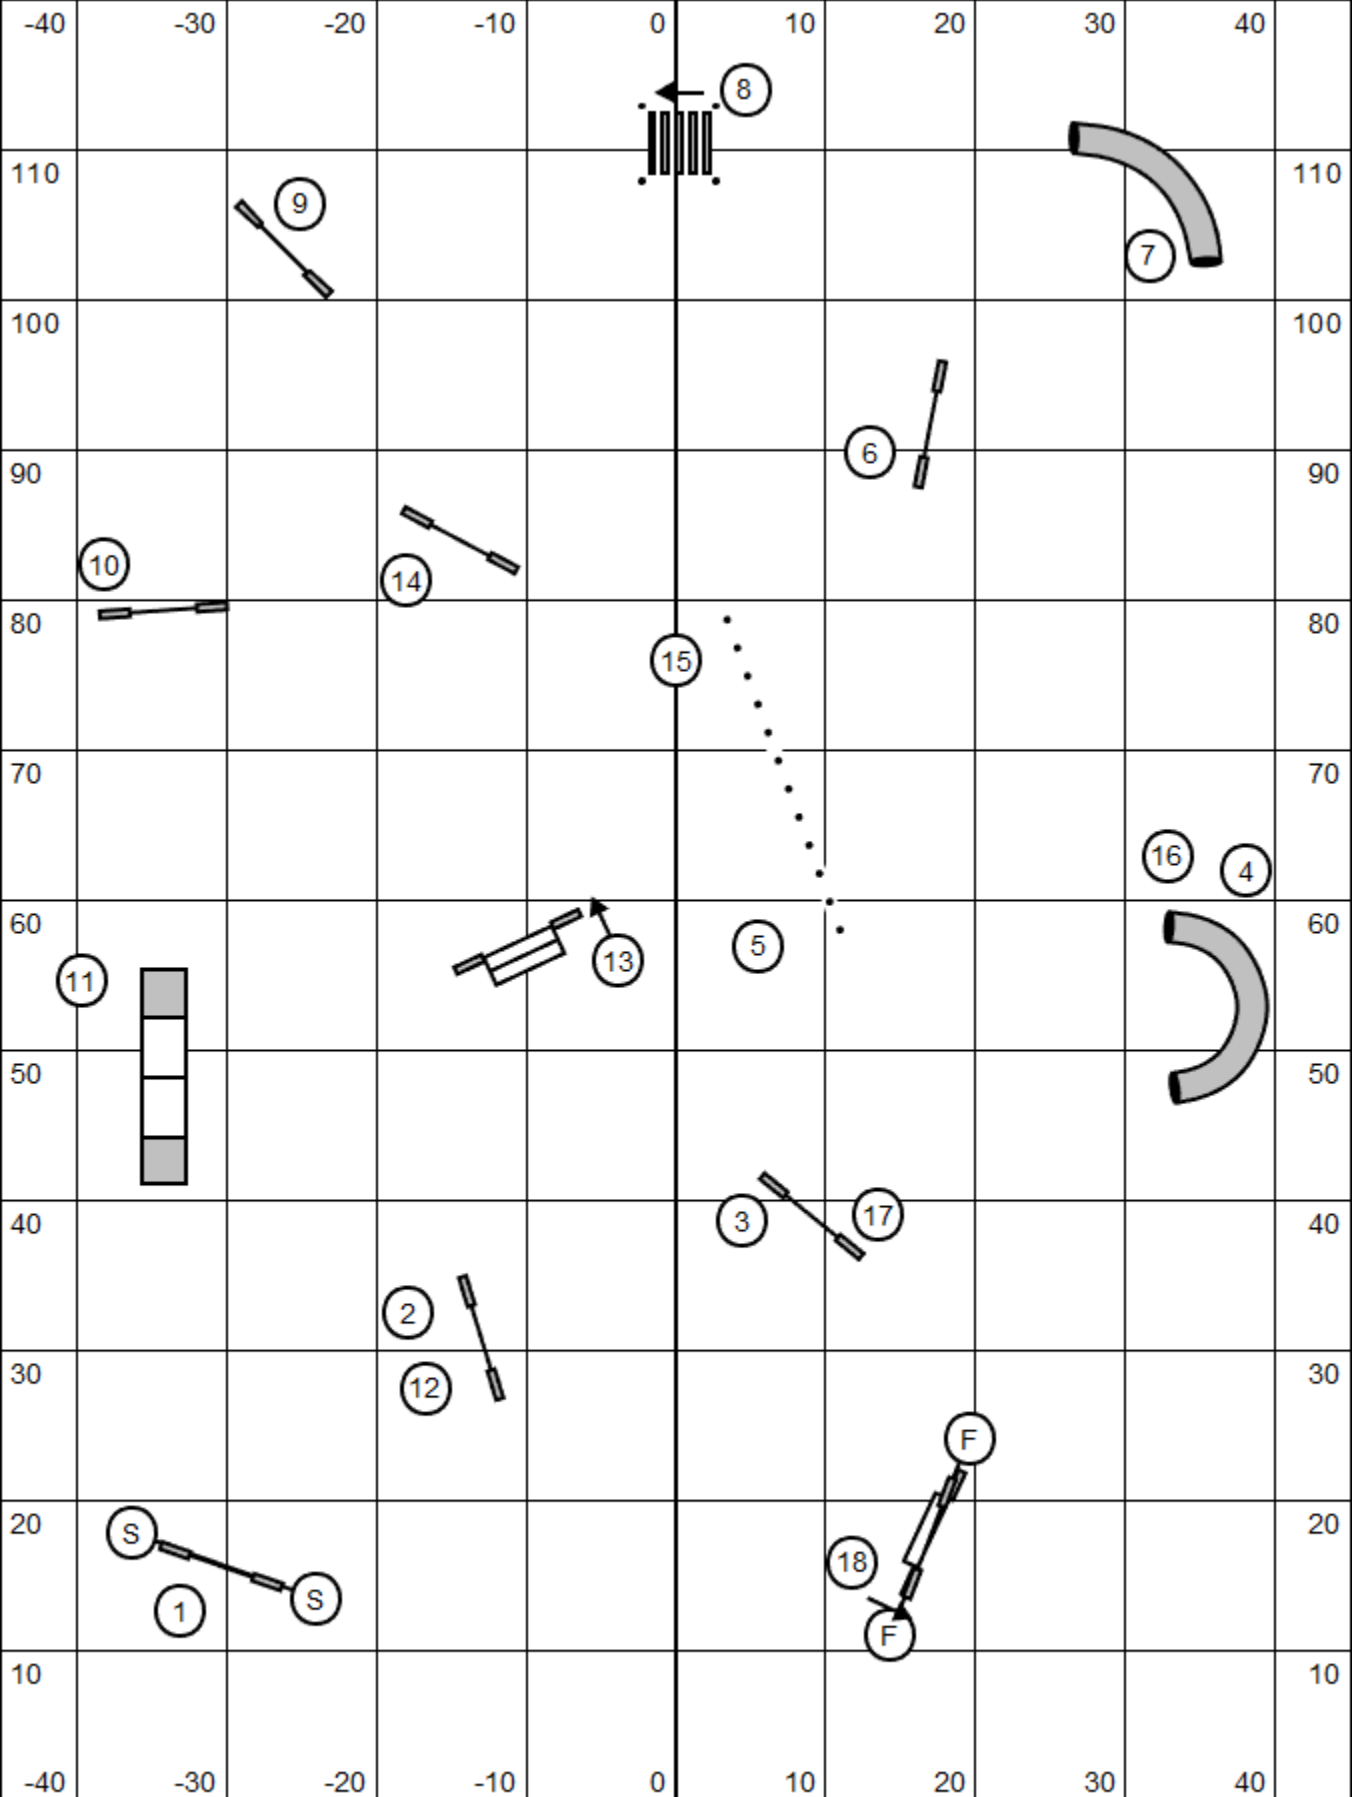

3 or 4 reds may be attempted.

All obstacles/combo are bidirectional in opening.

Combo may be taken in any order. Fix off course within combo for 0 points.

#2 is bi directional in closing, all else as numbered.

24/22/20" 50 sec, 16/14" 52 sec, 12/10" 54 sec, +2 for Perf., +4 for Vet

**Masters Challenge Jumpers**  
 New England Regional Championship  
 Sat July 10, 2021  
 Bill Pinder

Riverside Canine  
 Steeplechase/Perf. Speedjumping Finals  
 Saturday, July 10th, 2021  
 Lauren Hansen Alers