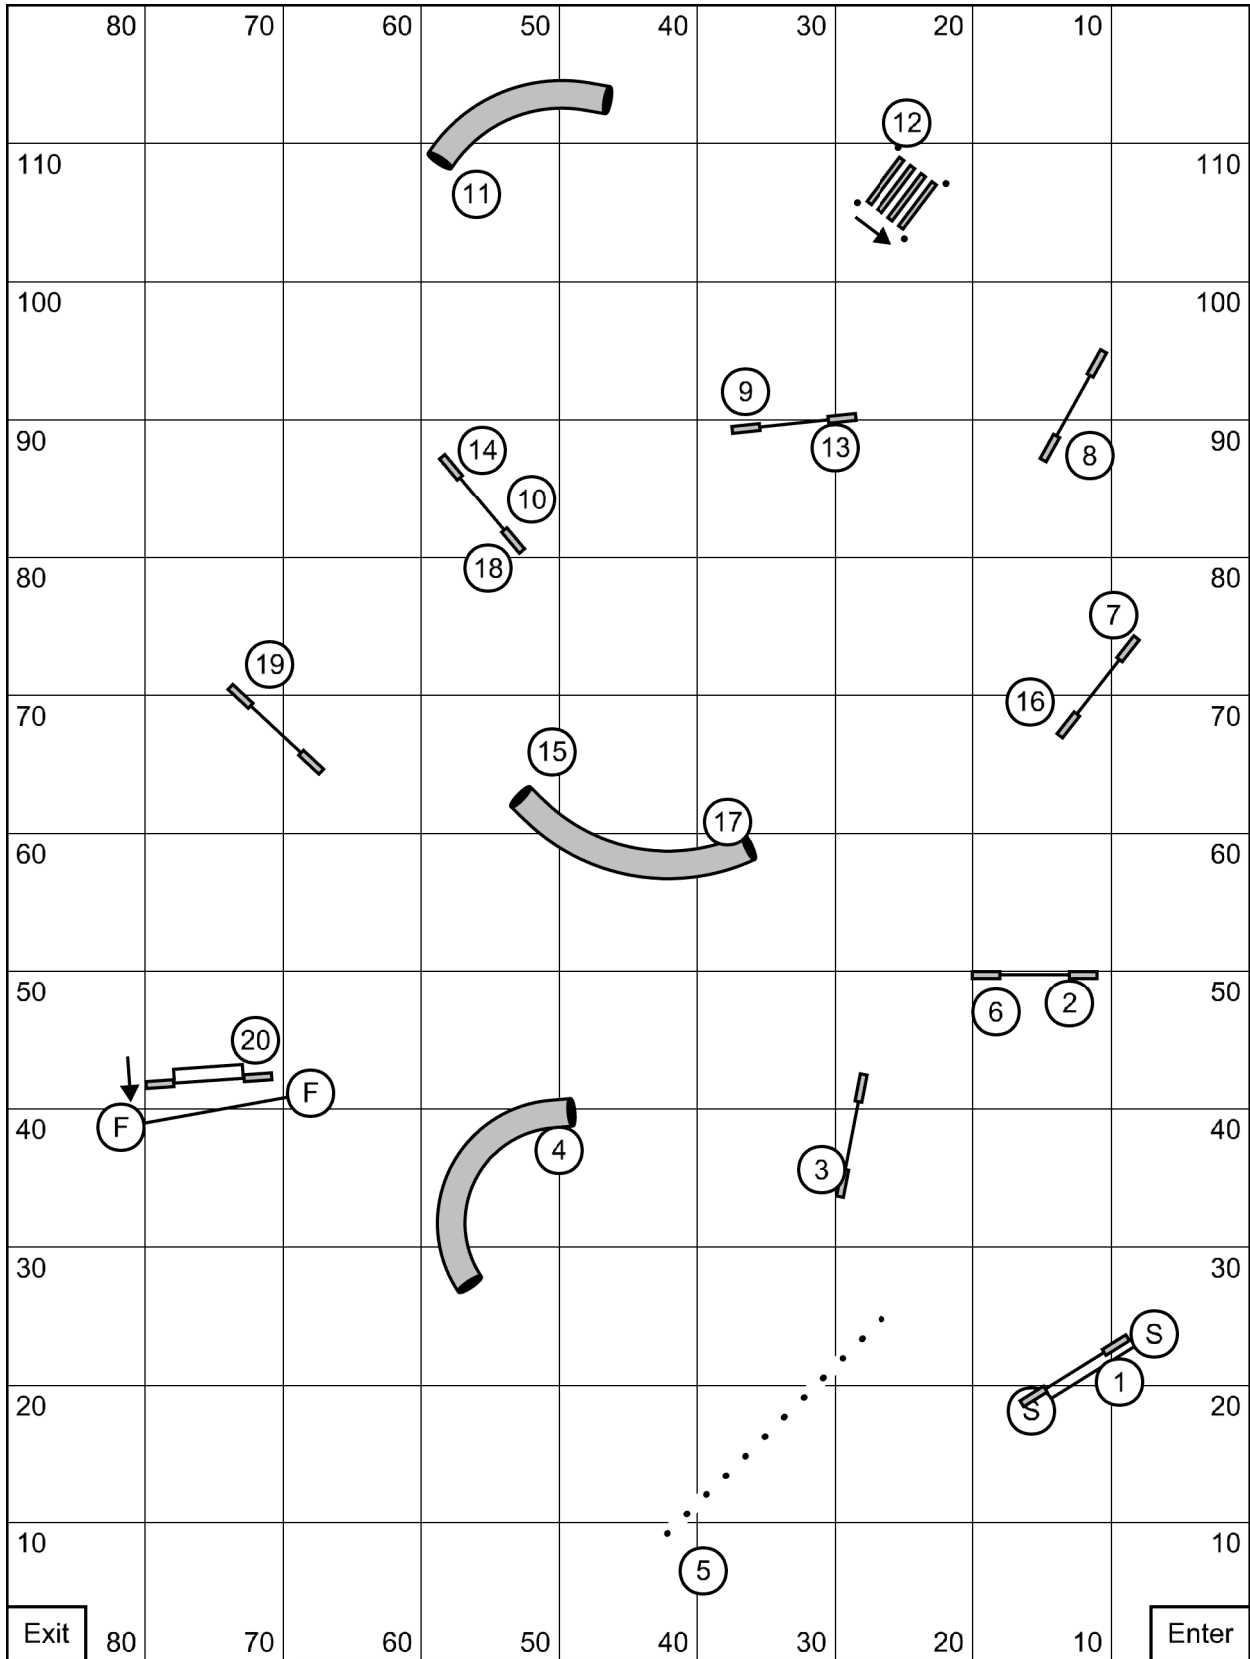

3 or 4 reds may be attempted.

All obstacles/combo are bidirectional in opening.

Combo may be taken in any order. Fix off course within combo for 0 points.

#2 is bi directional in closing, all else as numbered.

24/22/20" 50 sec, 16/14" 52 sec, 12/10" 54 sec, +2 for Perf., +4 for Vet

**Masters Challenge Jumpers**  
 New England Regional Championship  
 Sat July 10, 2021  
 Bill Pinder

Riverside Canine  
 Steeplechase/Perf. Speedjumping Finals  
 Saturday, July 10th, 2021  
 Lauren Hansen Alers