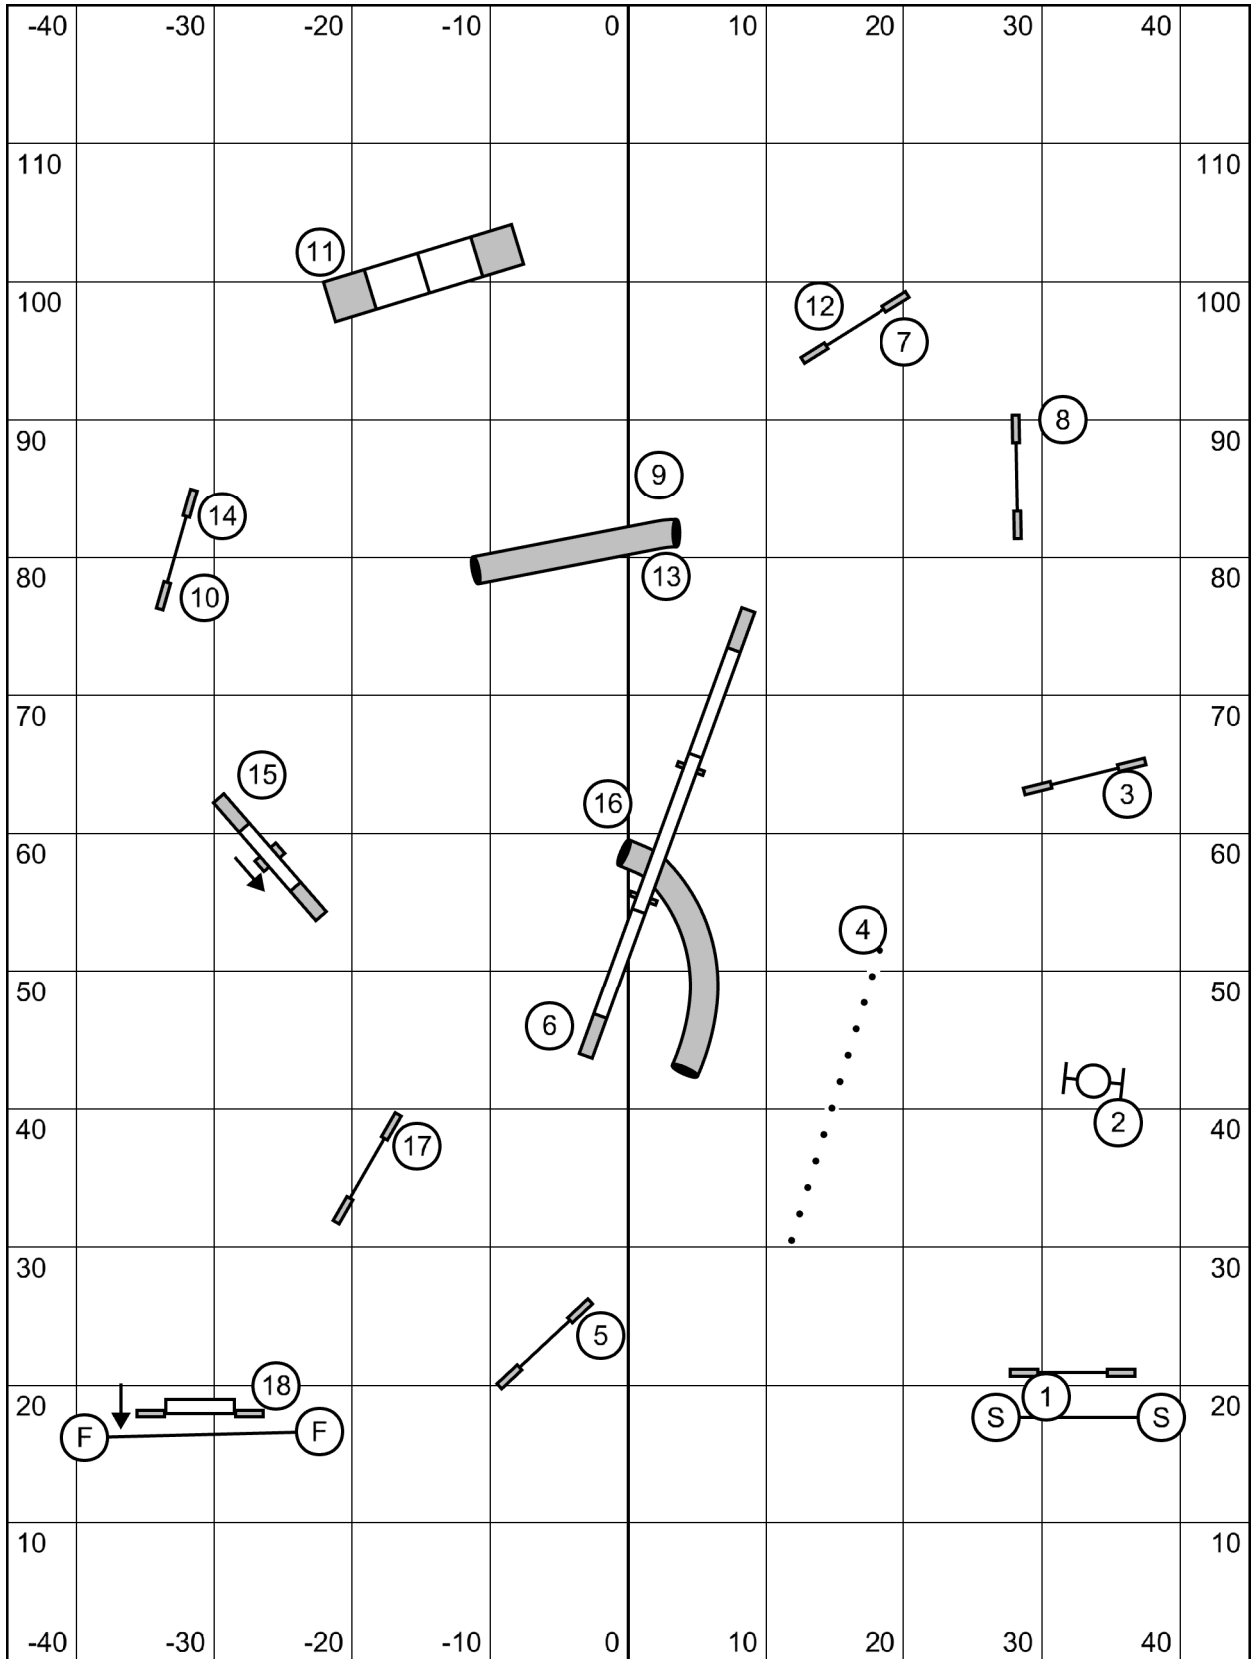

Masters/P3/Vet Standard
New England Regional Championship
Sat July 10, 2021
Bill Pinder