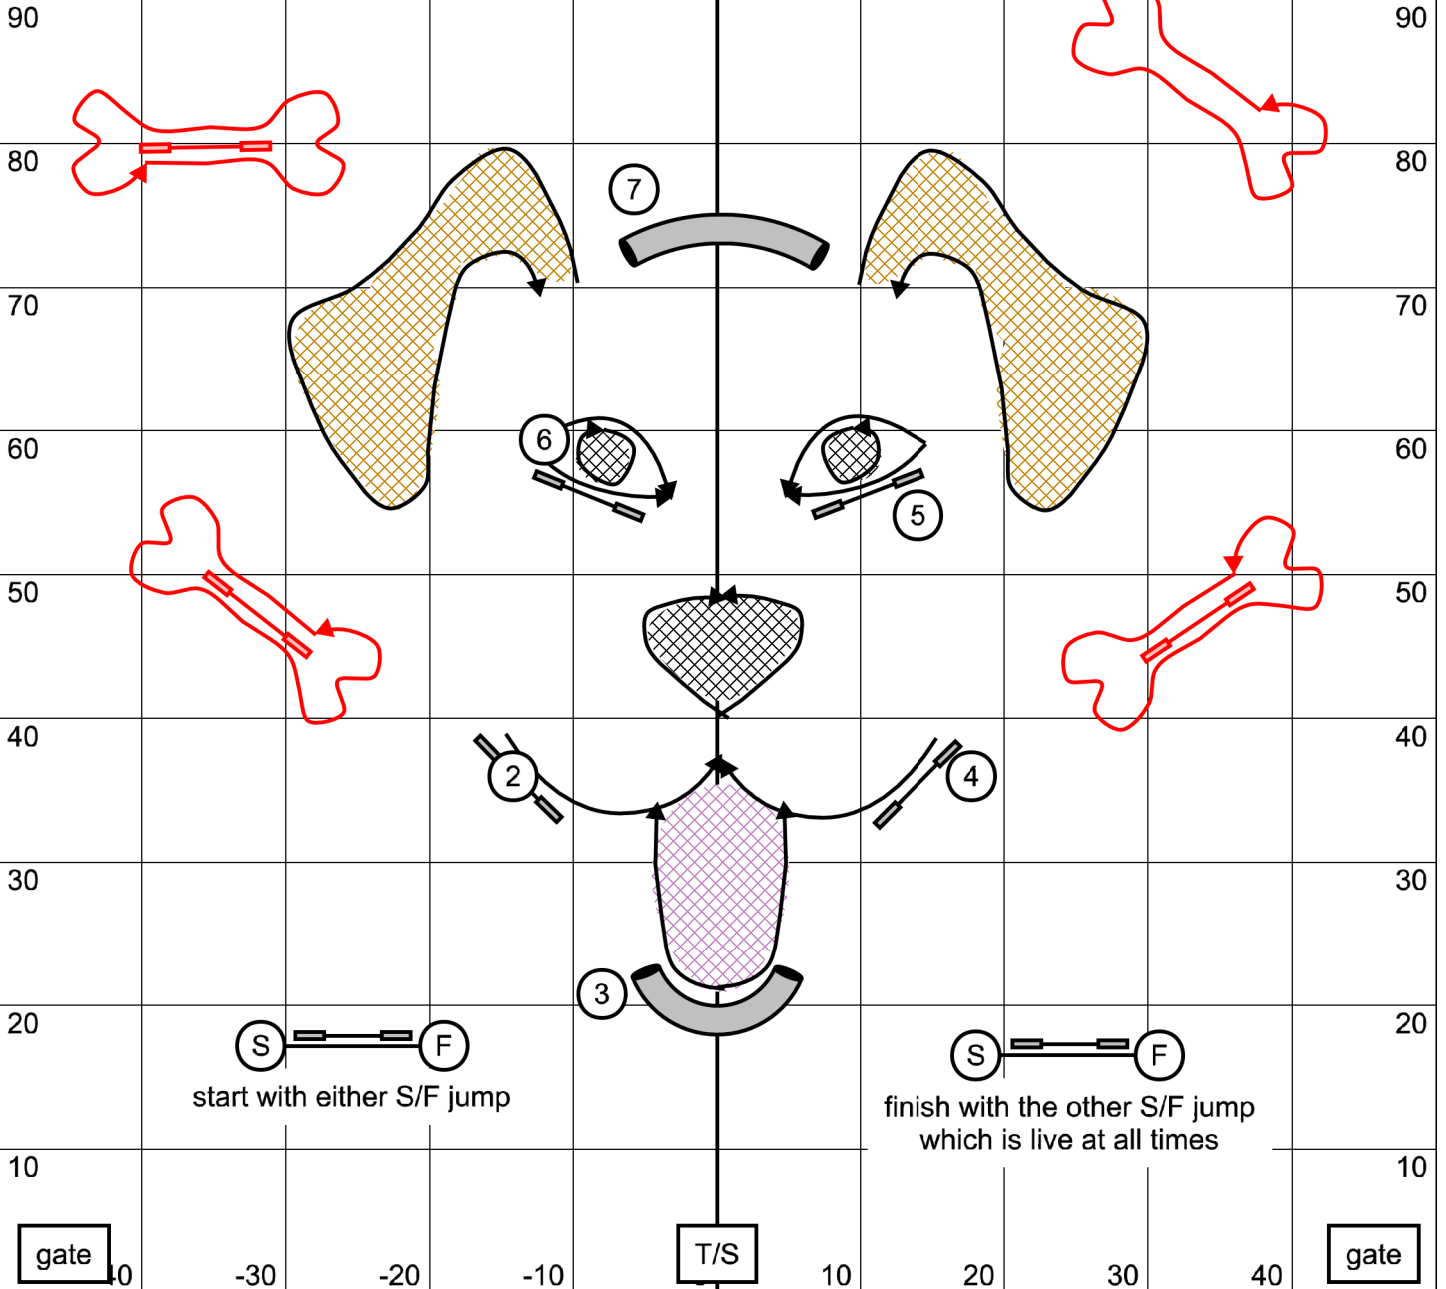

# National Smile Day!

(S) = (F)  
start with either S/F jump

(S) = (F)  
finish with the other S/F jump  
which is live at all times

In the opening all obstacles are bidirectional.

In the closing, #2 is bidirectional, all others to be taken as numbered.