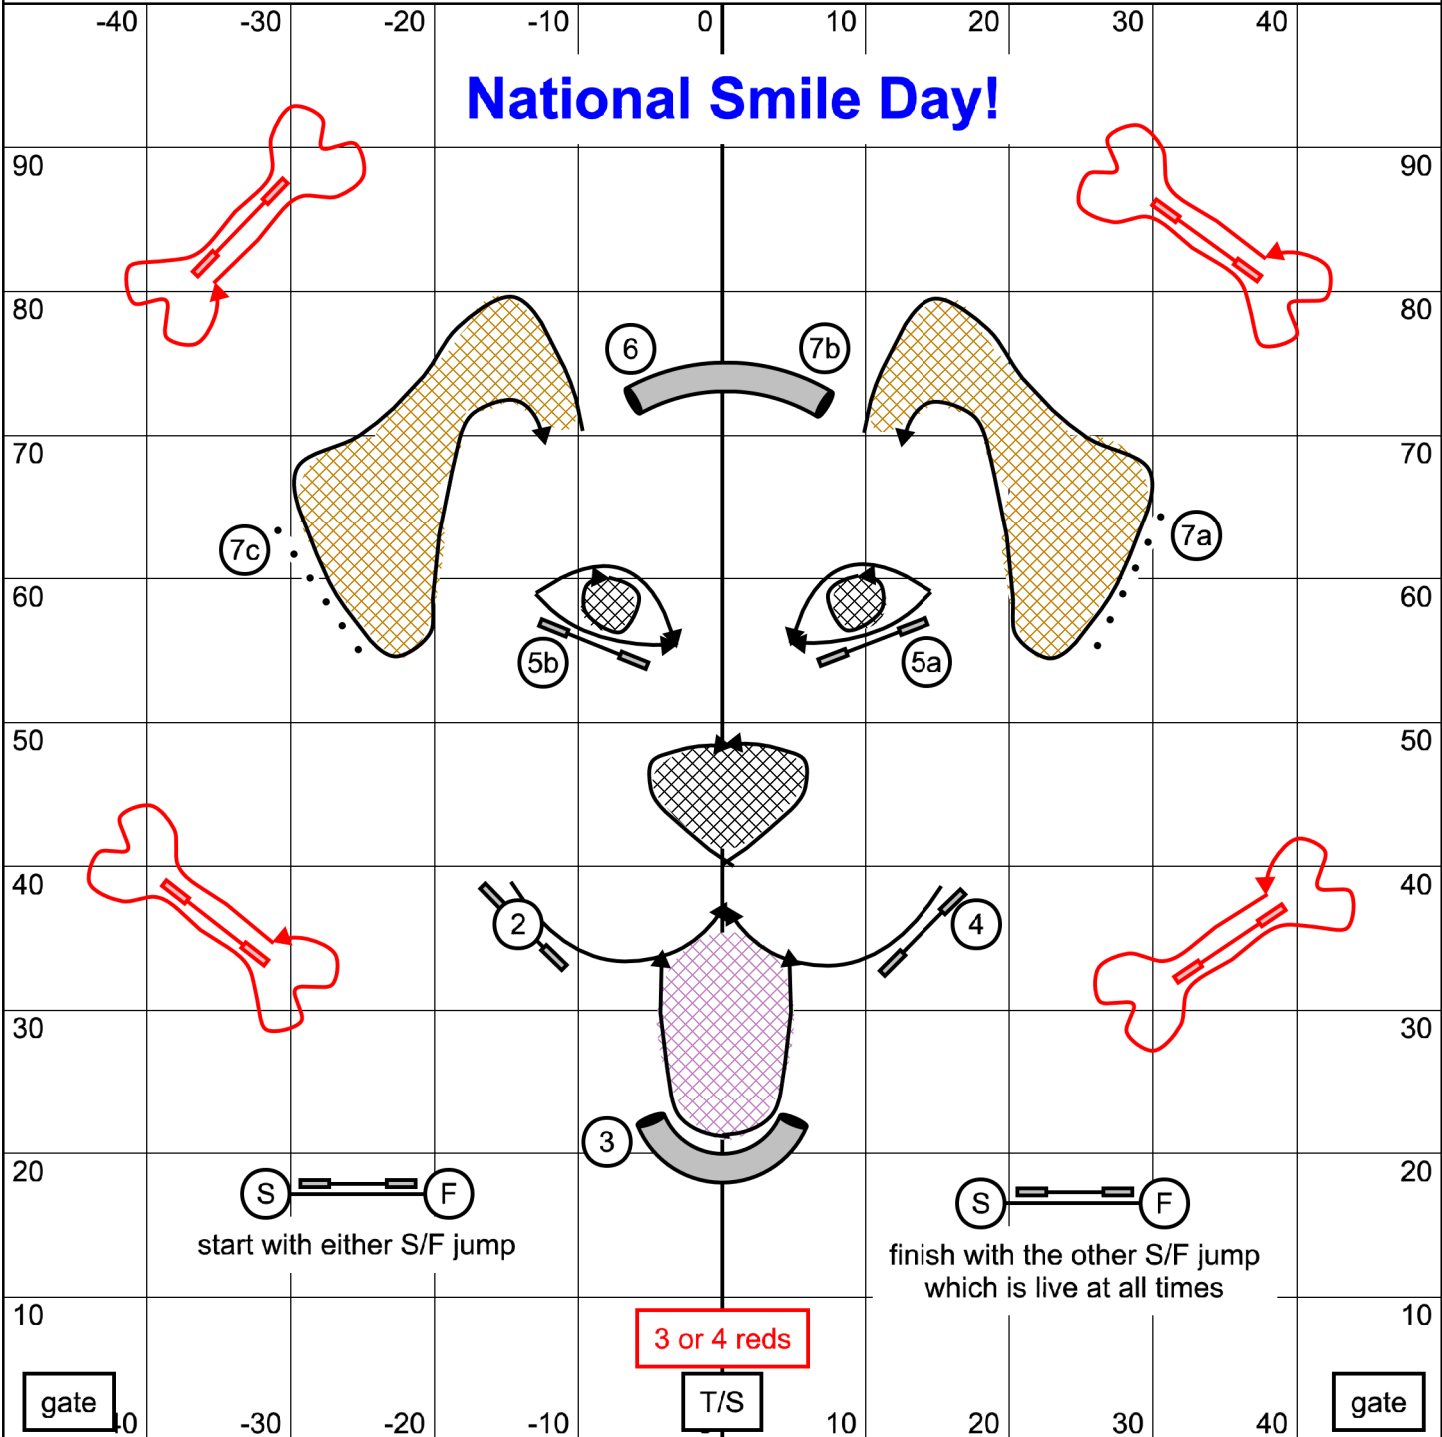

# National Smile Day!

(S) = (F)  
start with either S/F jump

(S) = (F)  
finish with the other S/F jump  
which is live at all times

3 or 4 reds

T/S

In the opening all obstacles are bidirectional. Combo #7 can be taken in any order, any direction. Fix any errors for zero points. In the closing, #2 is bidirectional, all others to be taken as numbered.

20"/22"/24" dogs get 50 s.  
14"/16" dogs get 52 s.  
10"/12" dogs get 54 s.  
Perf +2 s.

In the opening all obstacles are bidirectional. Combos #5 and #7 can be taken in any order, any direction. Fix any errors for zero points.  
 In the closing, #2 is bidirectional, all others to be taken as numbered.