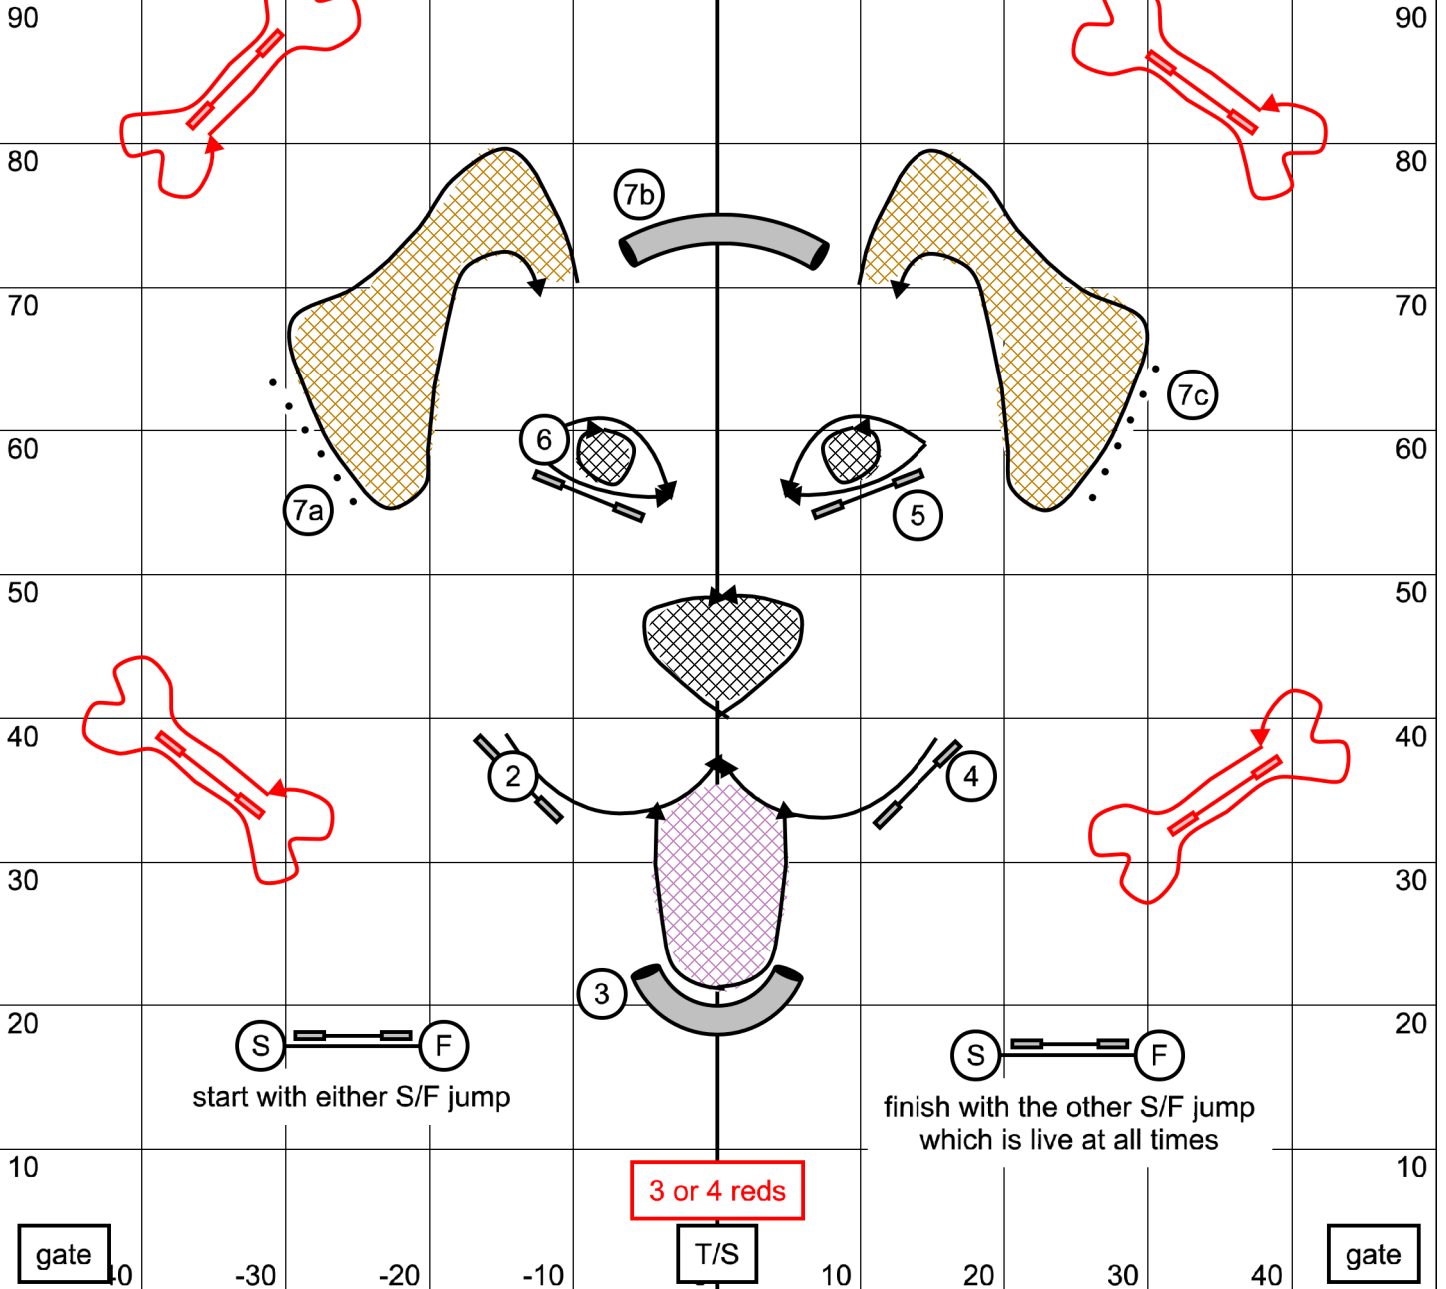

-40

-30

-20

-10

0

10

20

30

40

National Smile Day!

(S) = (F)
start with either S/F jump

(S) = (F)
finish with the other S/F jump
which is live at all times

3 or 4 reds

T/S

In the opening all obstacles are bidirectional. Combo #7 can be taken in any order, any direction. Fix any errors for zero points. In the closing, #2 is bidirectional, all others to be taken as numbered.

20"/22"/24" dogs get 50 s.
14"/16" dogs get 52 s.
10"/12" dogs get 54 s.
Perf +2 s.