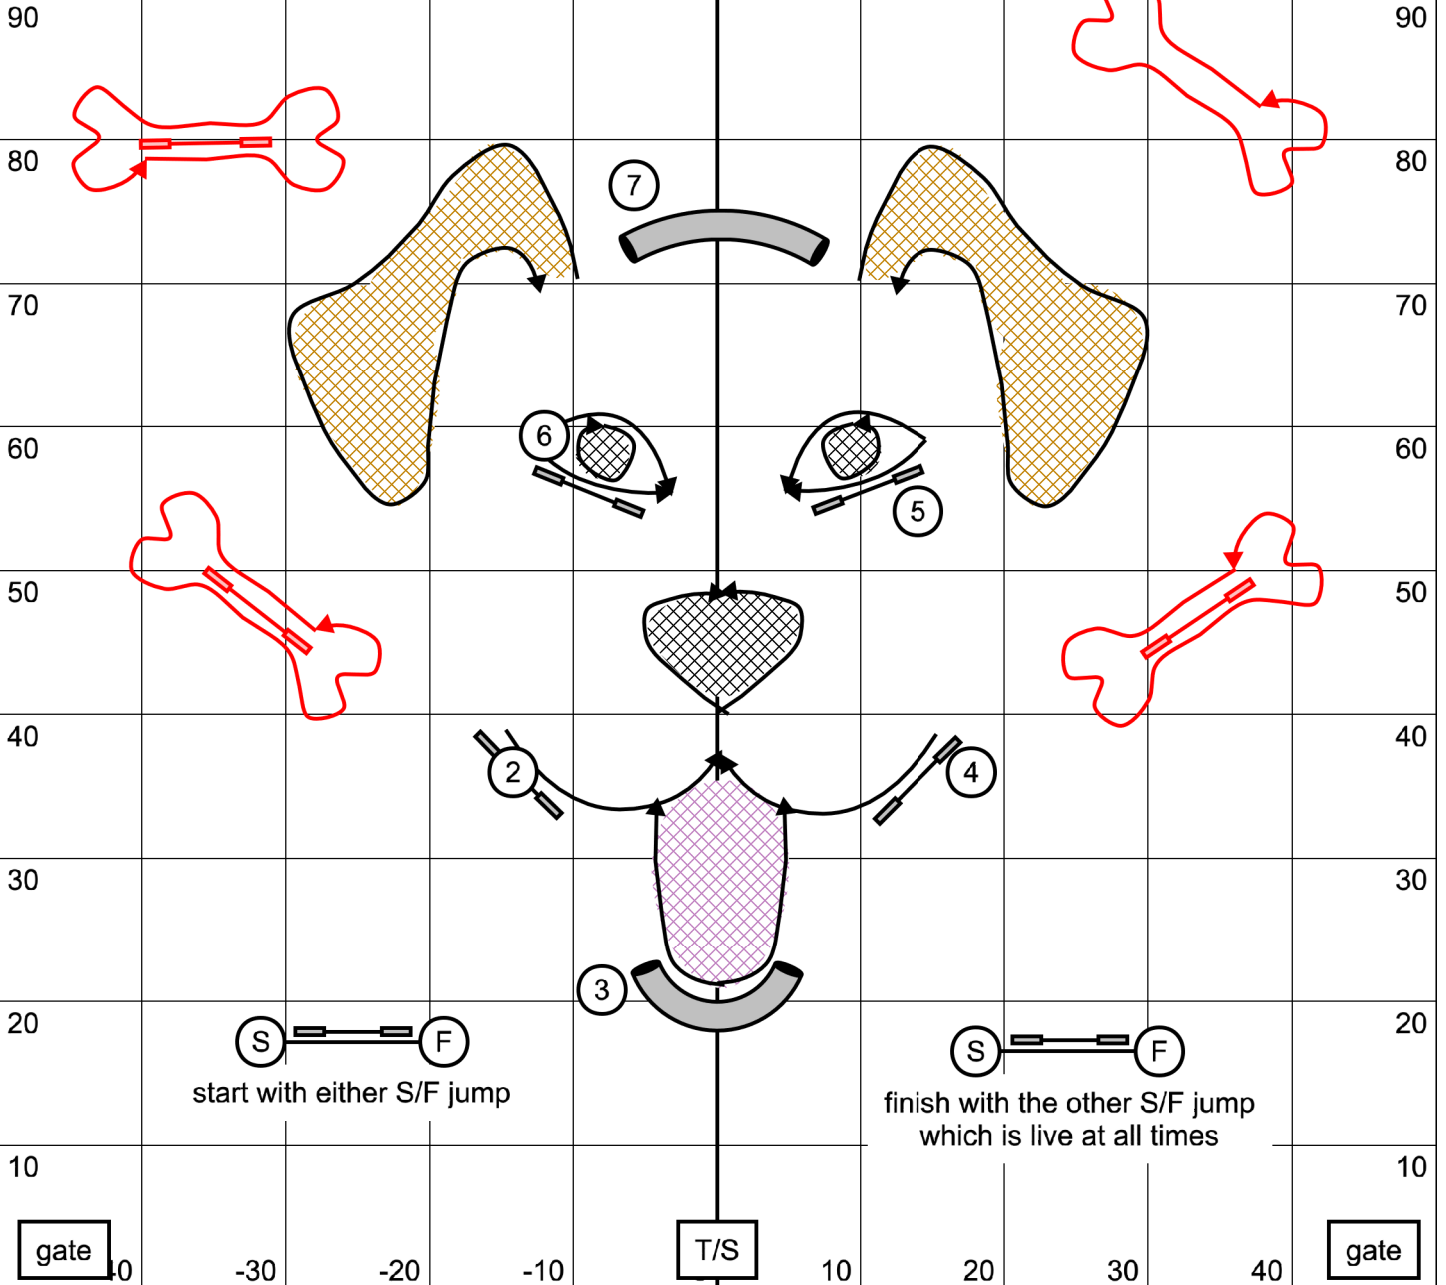

0

10

20

30

40

# National Smile Day!

start with either S/F jump

finish with the other S/F jump  
which is live at all times

In the opening all obstacles are bidirectional.

In the closing, #2 is bidirectional, all others to be taken as numbered.